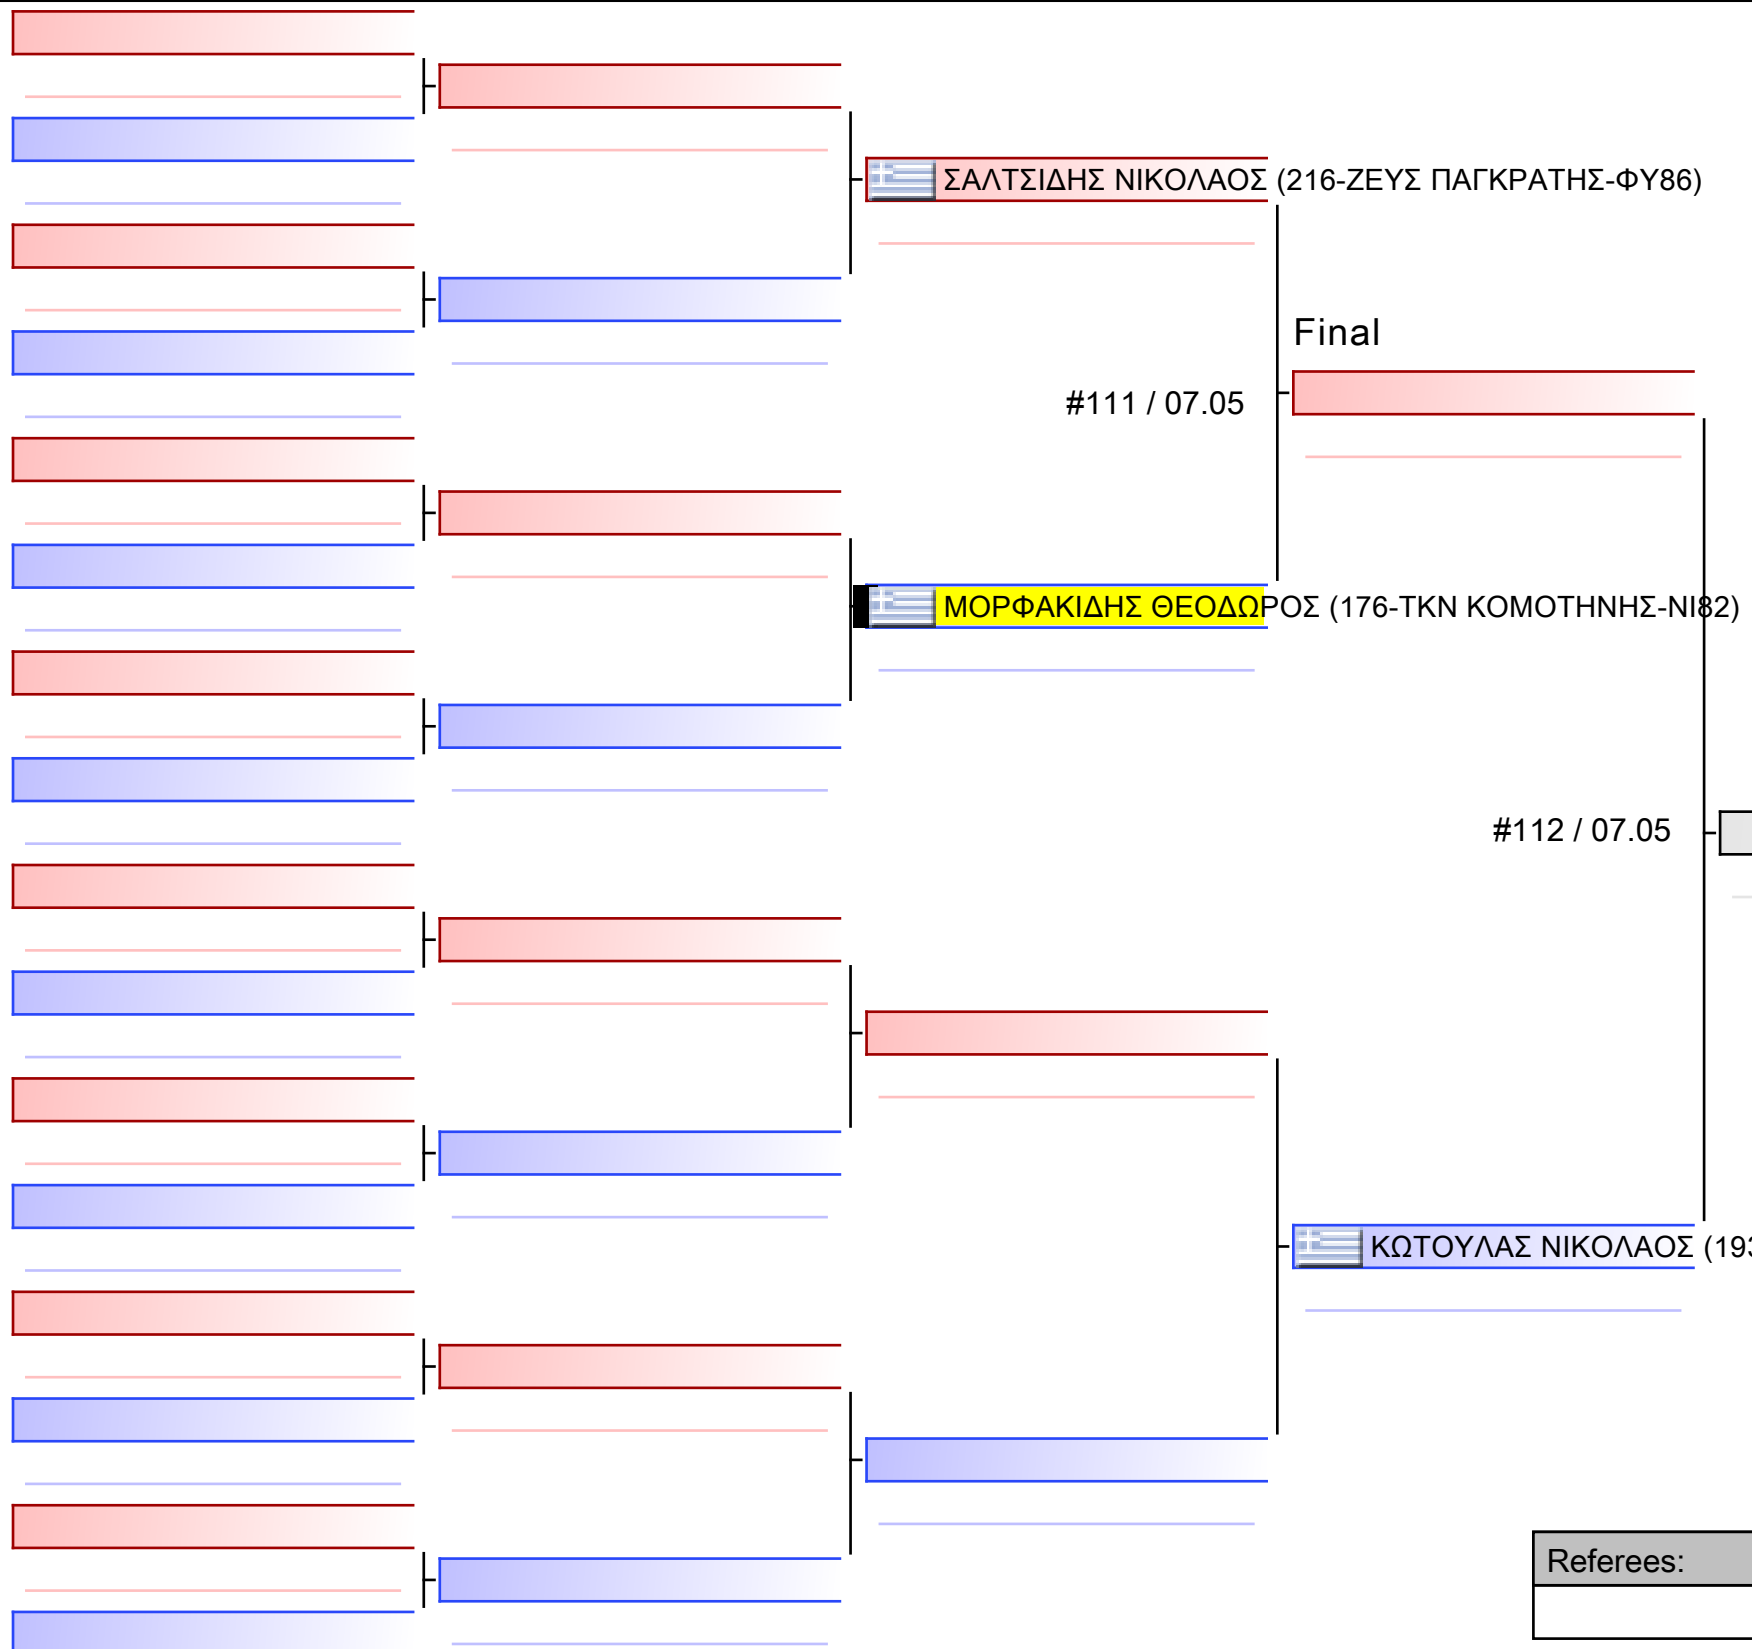

[Original]

Referees: