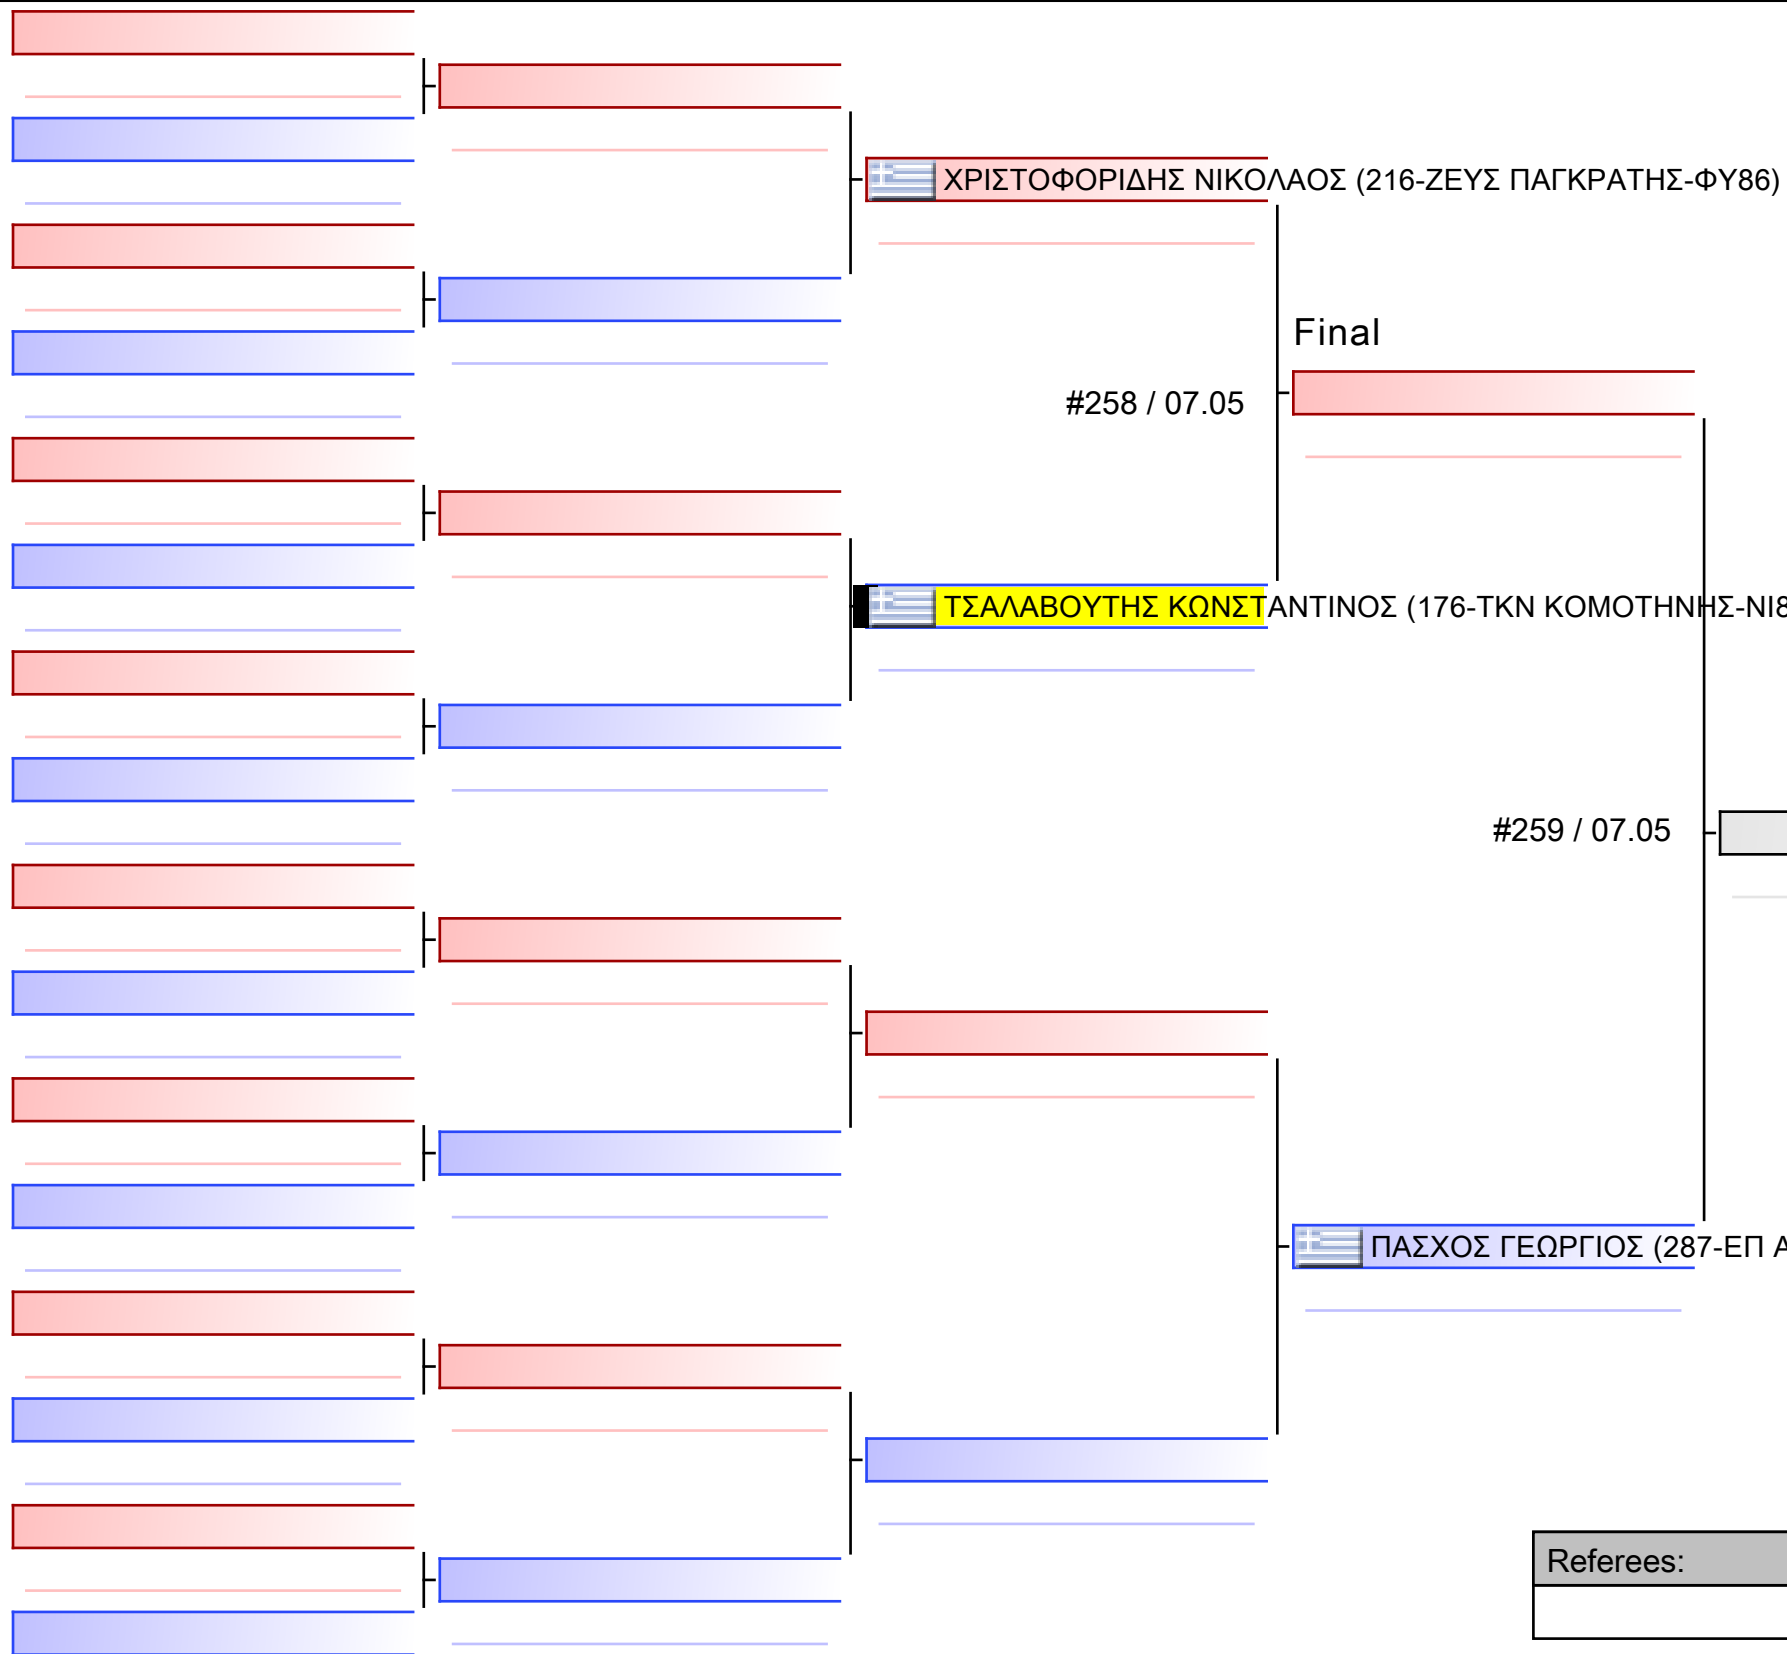

[Original]

Referees: