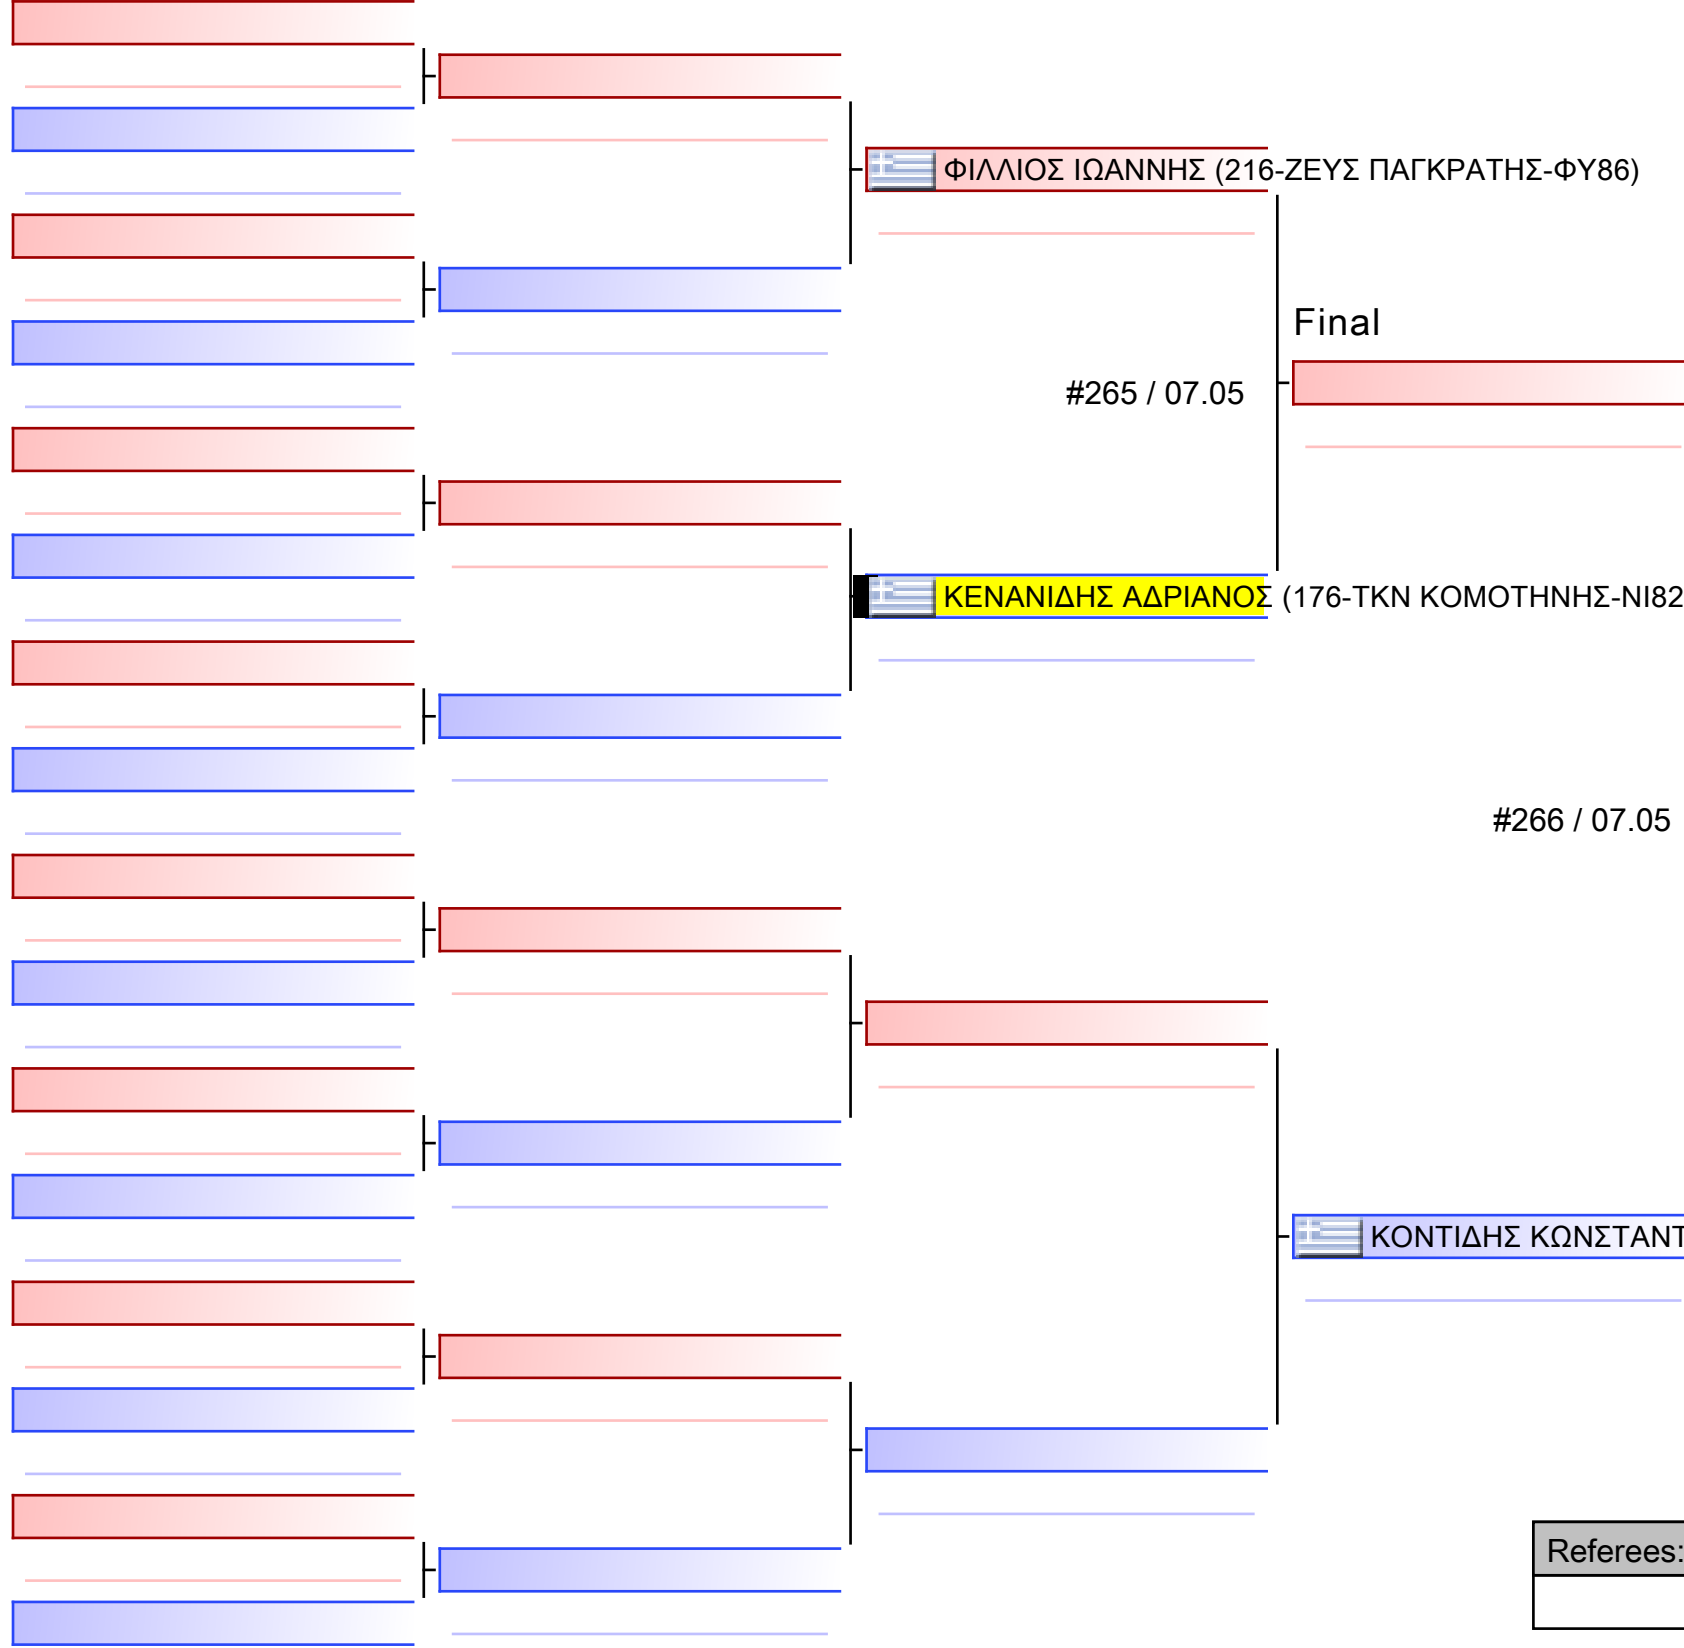

[Original]

Referees: