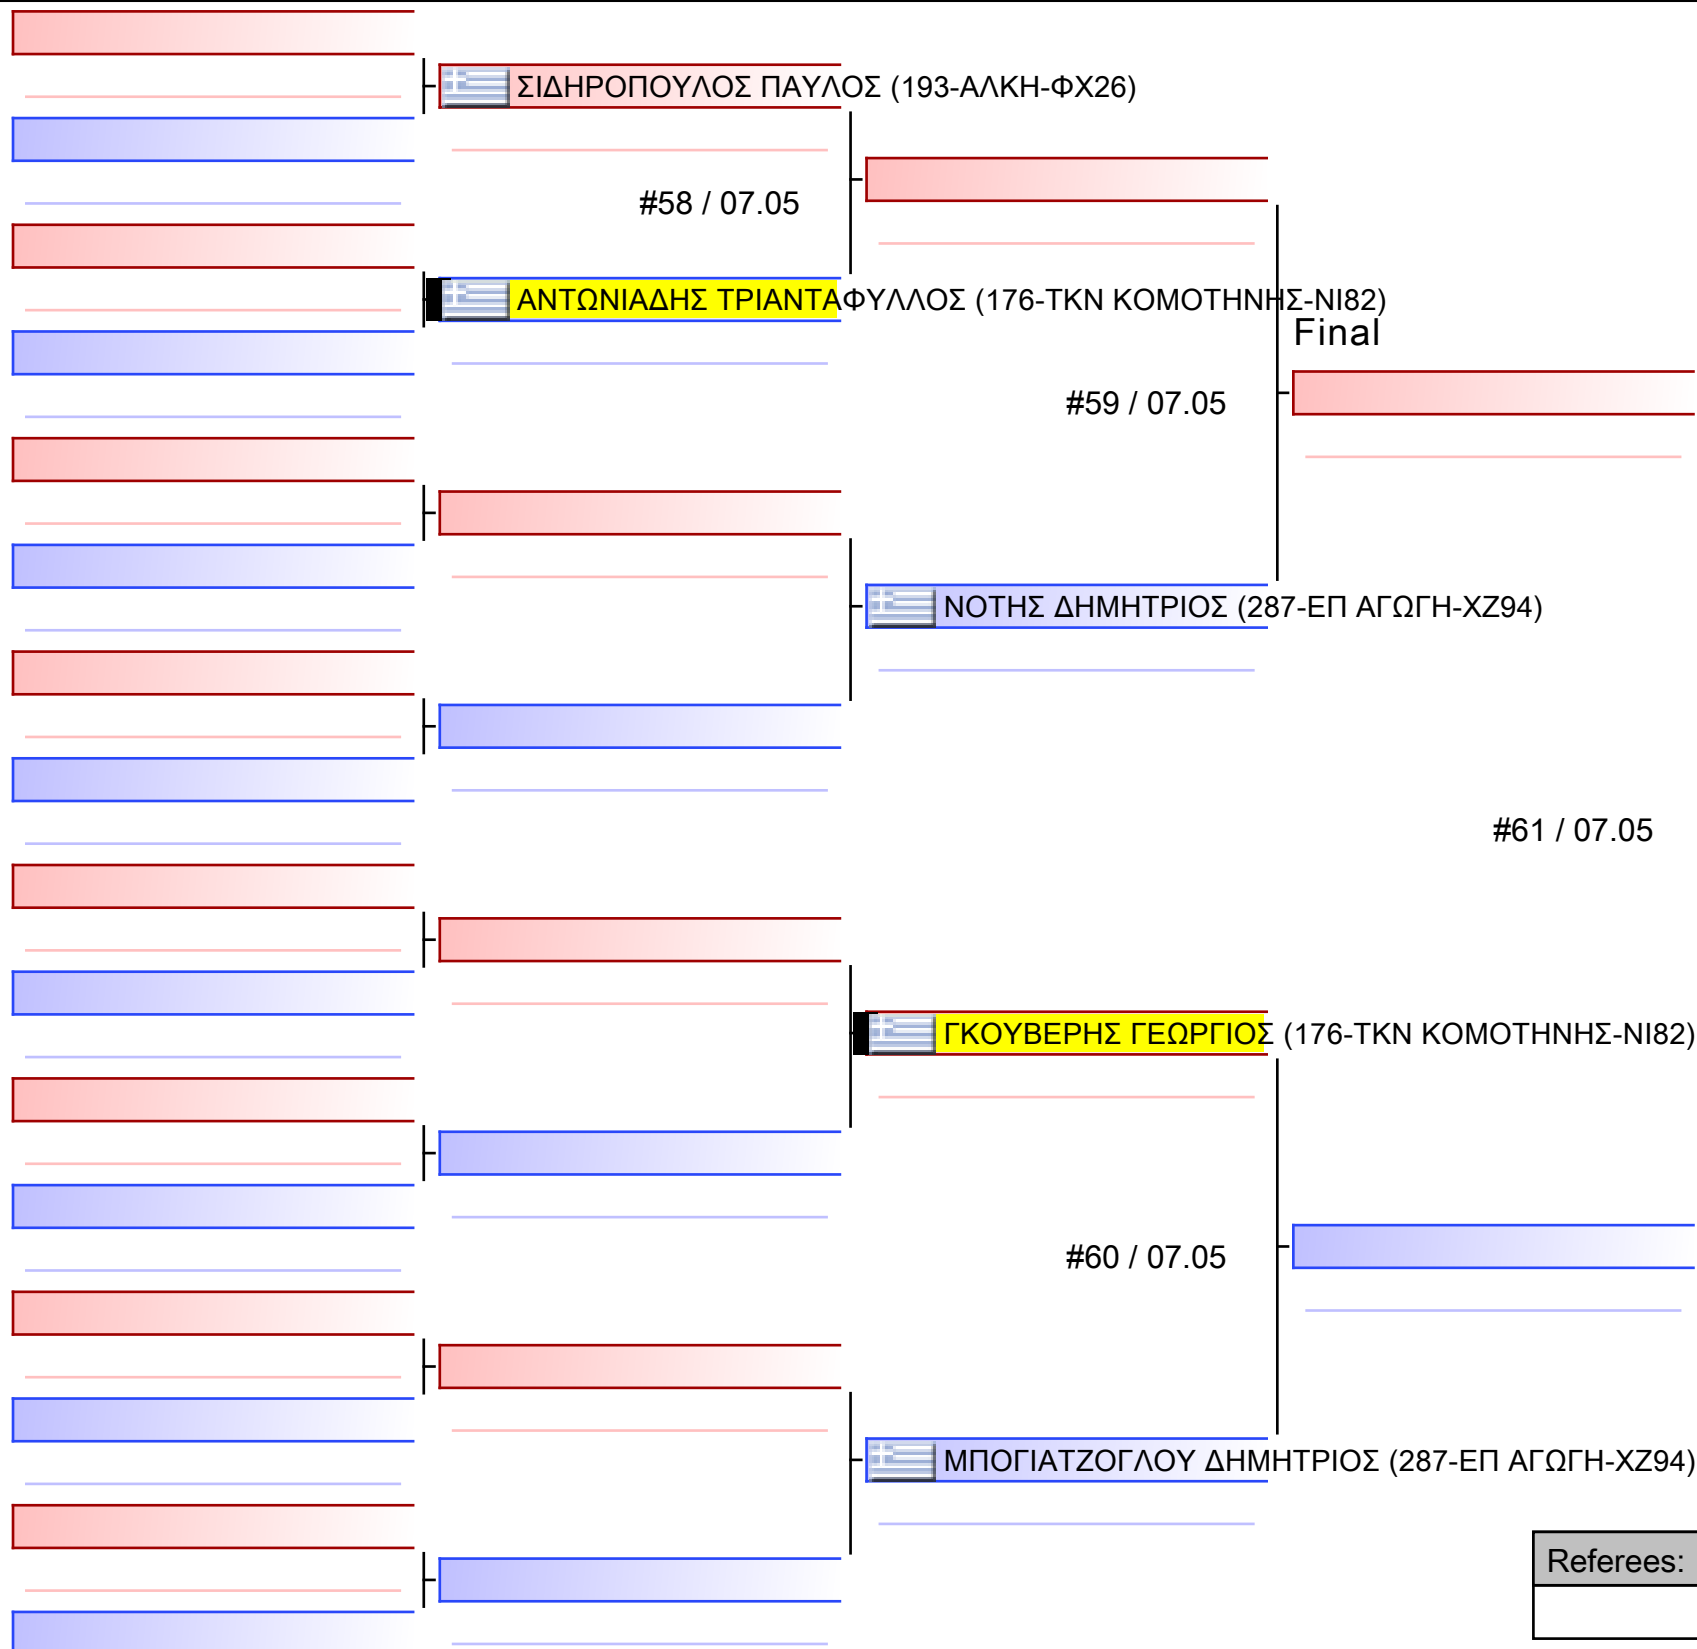

Referees:			

[Original]

Referees:			

[Original]

Referees:			

[Original]

Table with 6 empty rows for original match details.

Referees table with 4 columns and 2 rows.

Final

#56 / 07.05

#57 / 07.05

[Original]

Table with 6 empty rows for original match details.

Referees table with 4 columns and 2 rows.

[Original]

Referees:			

[Original]

Referees:			

[Original]

Table with 6 empty rows for original data entry.

Referees table with 4 columns and 2 rows.

www.sportdata.org

Final

 ΕΛΕΥΘΕΡΙΑΔΗ ΜΑΡΙΝΑ-ΡΑΦΑΗΛΙΑ (287-ΕΠ ΑΓΩΓΗ-ΧΖ94)