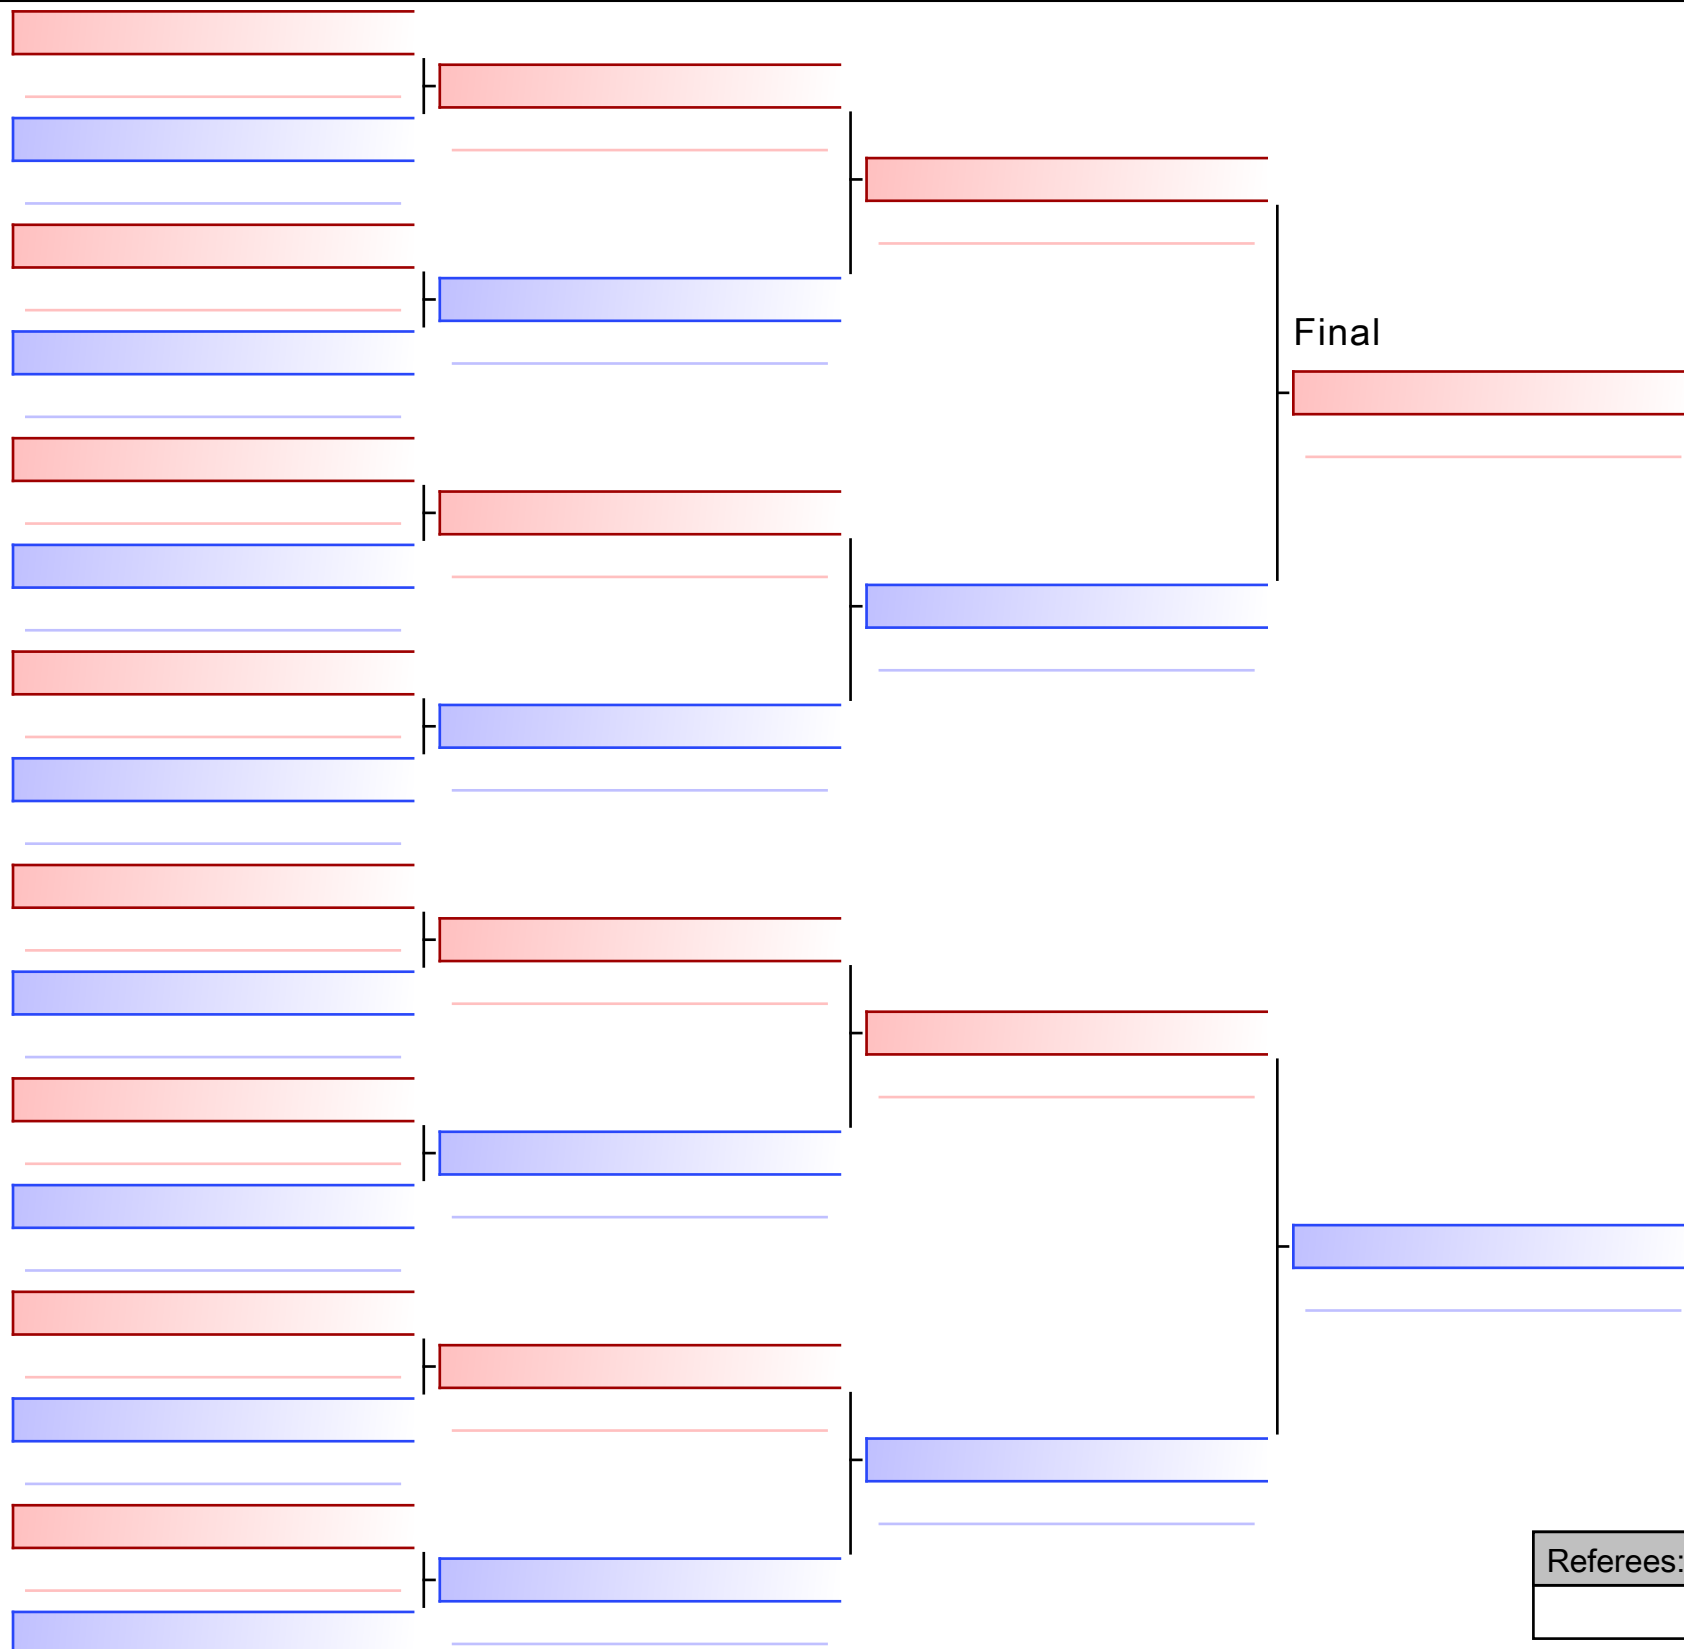

[Original]

ΑΝΤΩΝΙΑΔΟΥ ΦΩΤΕΙΝΗ (176-ΤΚΝ ΚΟΜΟΤΗΝΗΣ-NI82)

Referees: