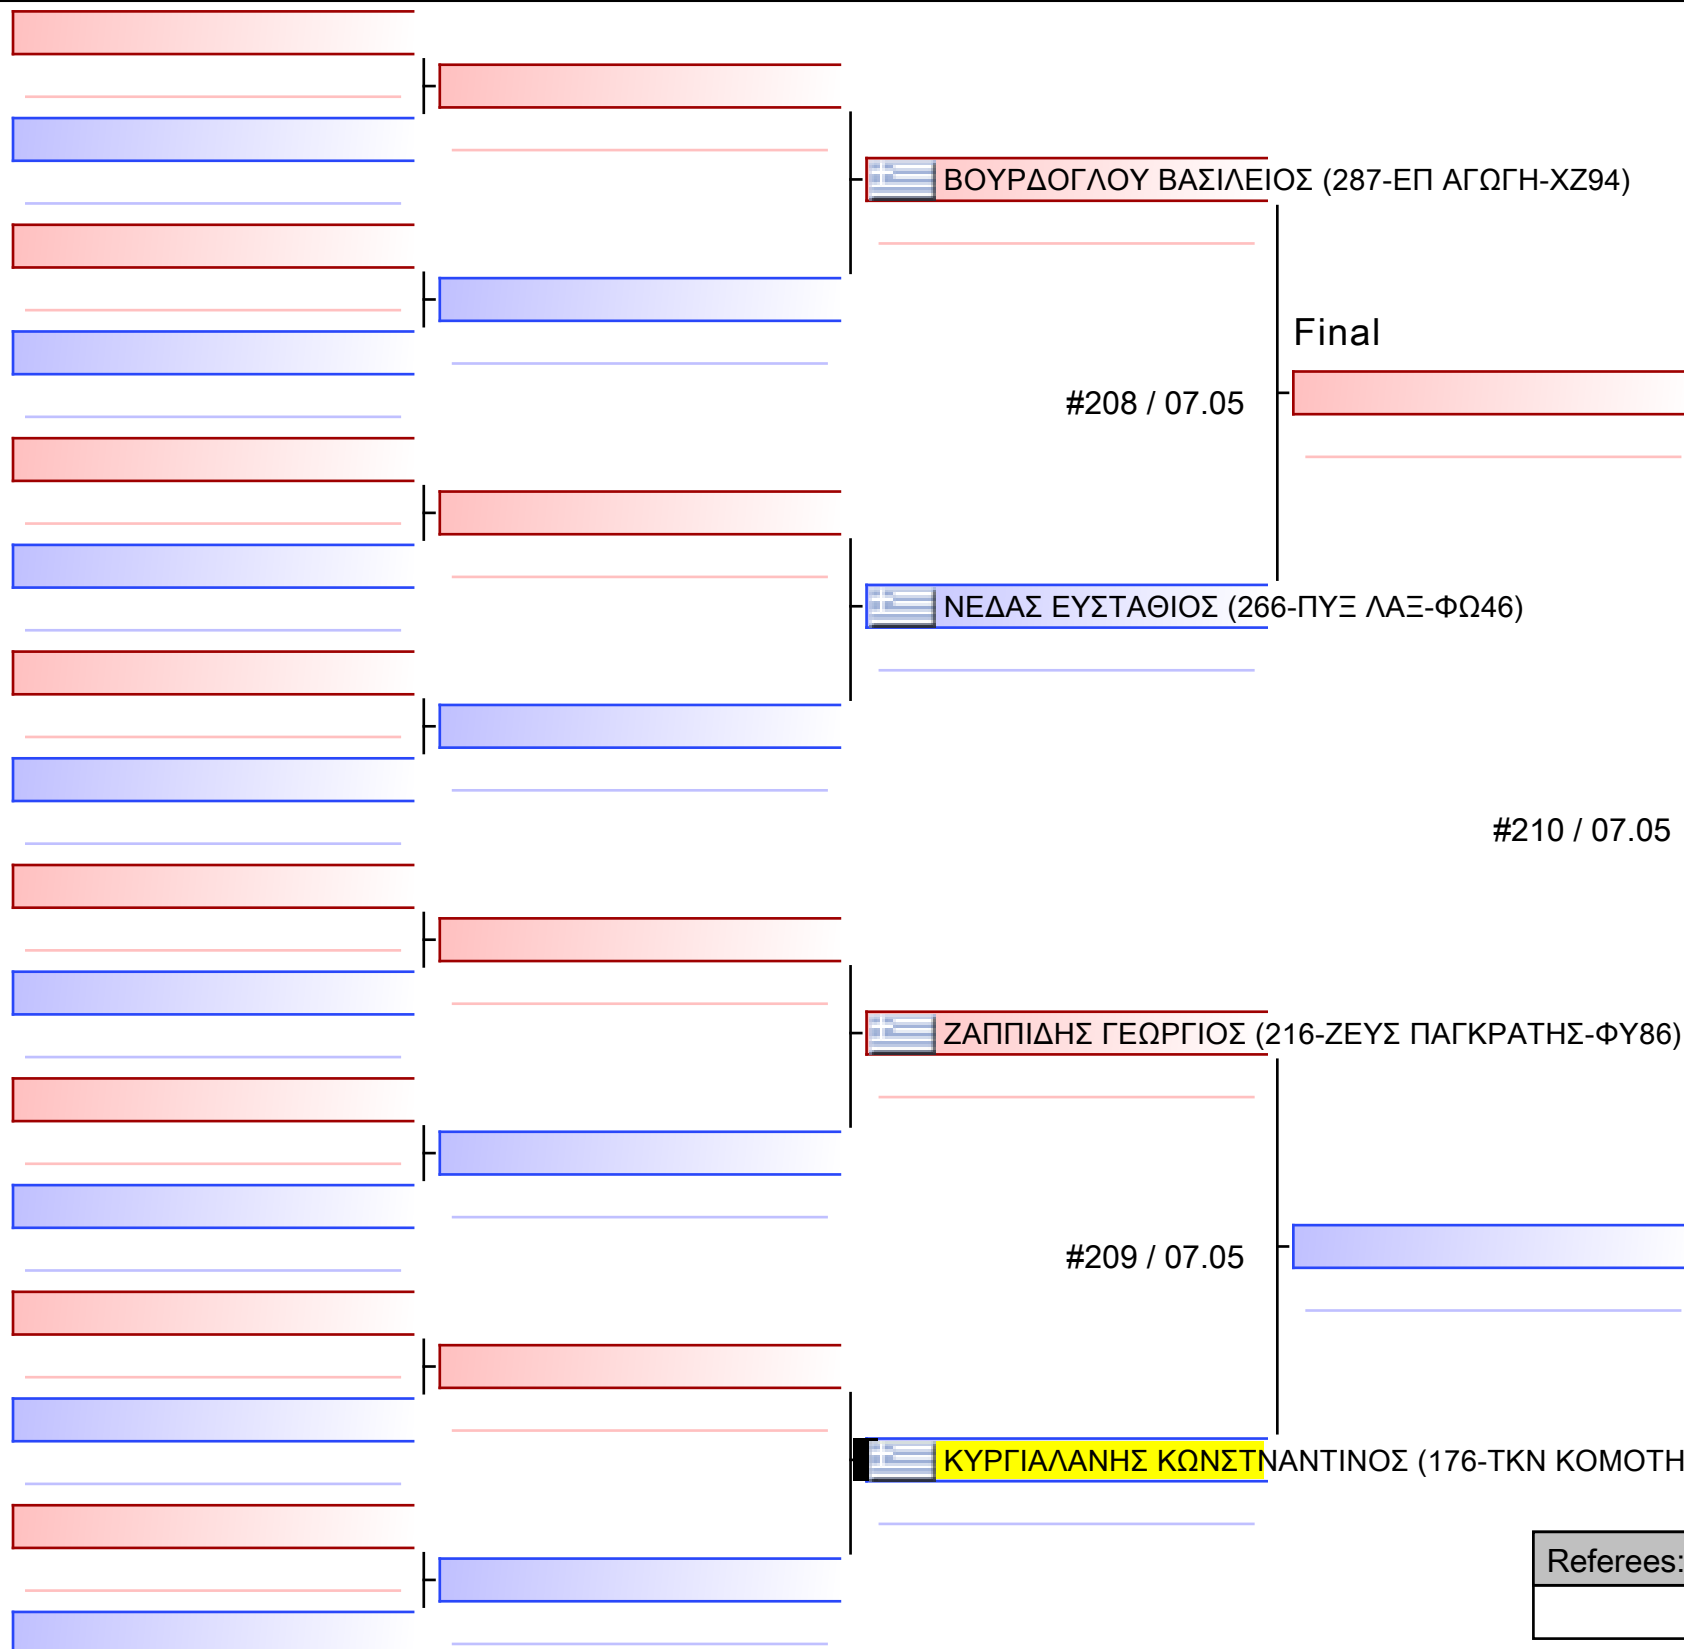

[Original]

Referees: