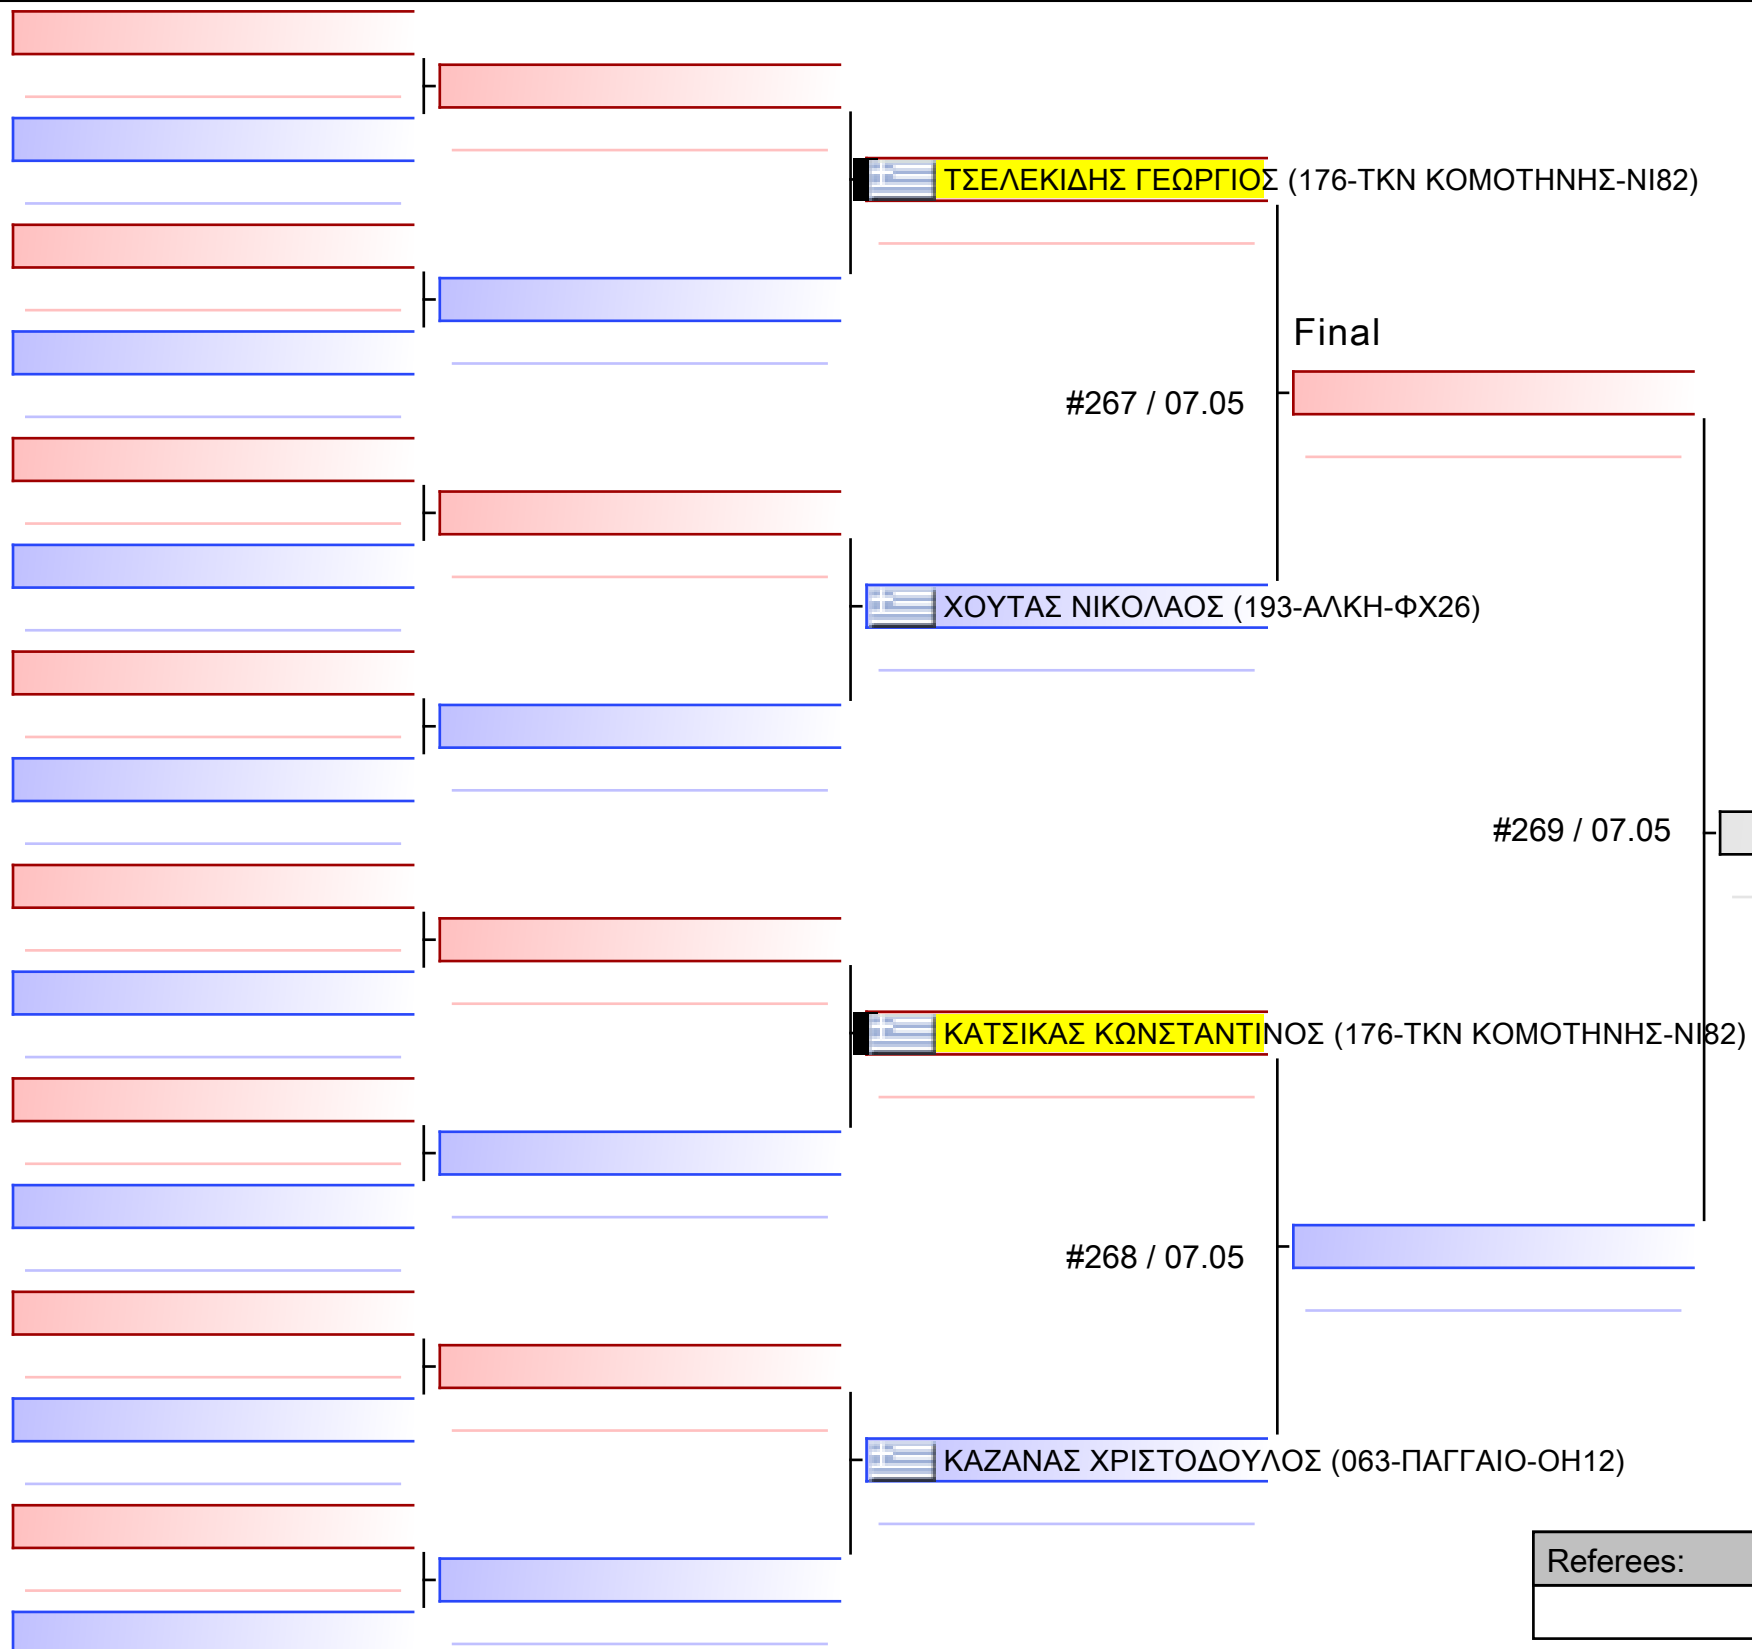

[Original]

Referees: