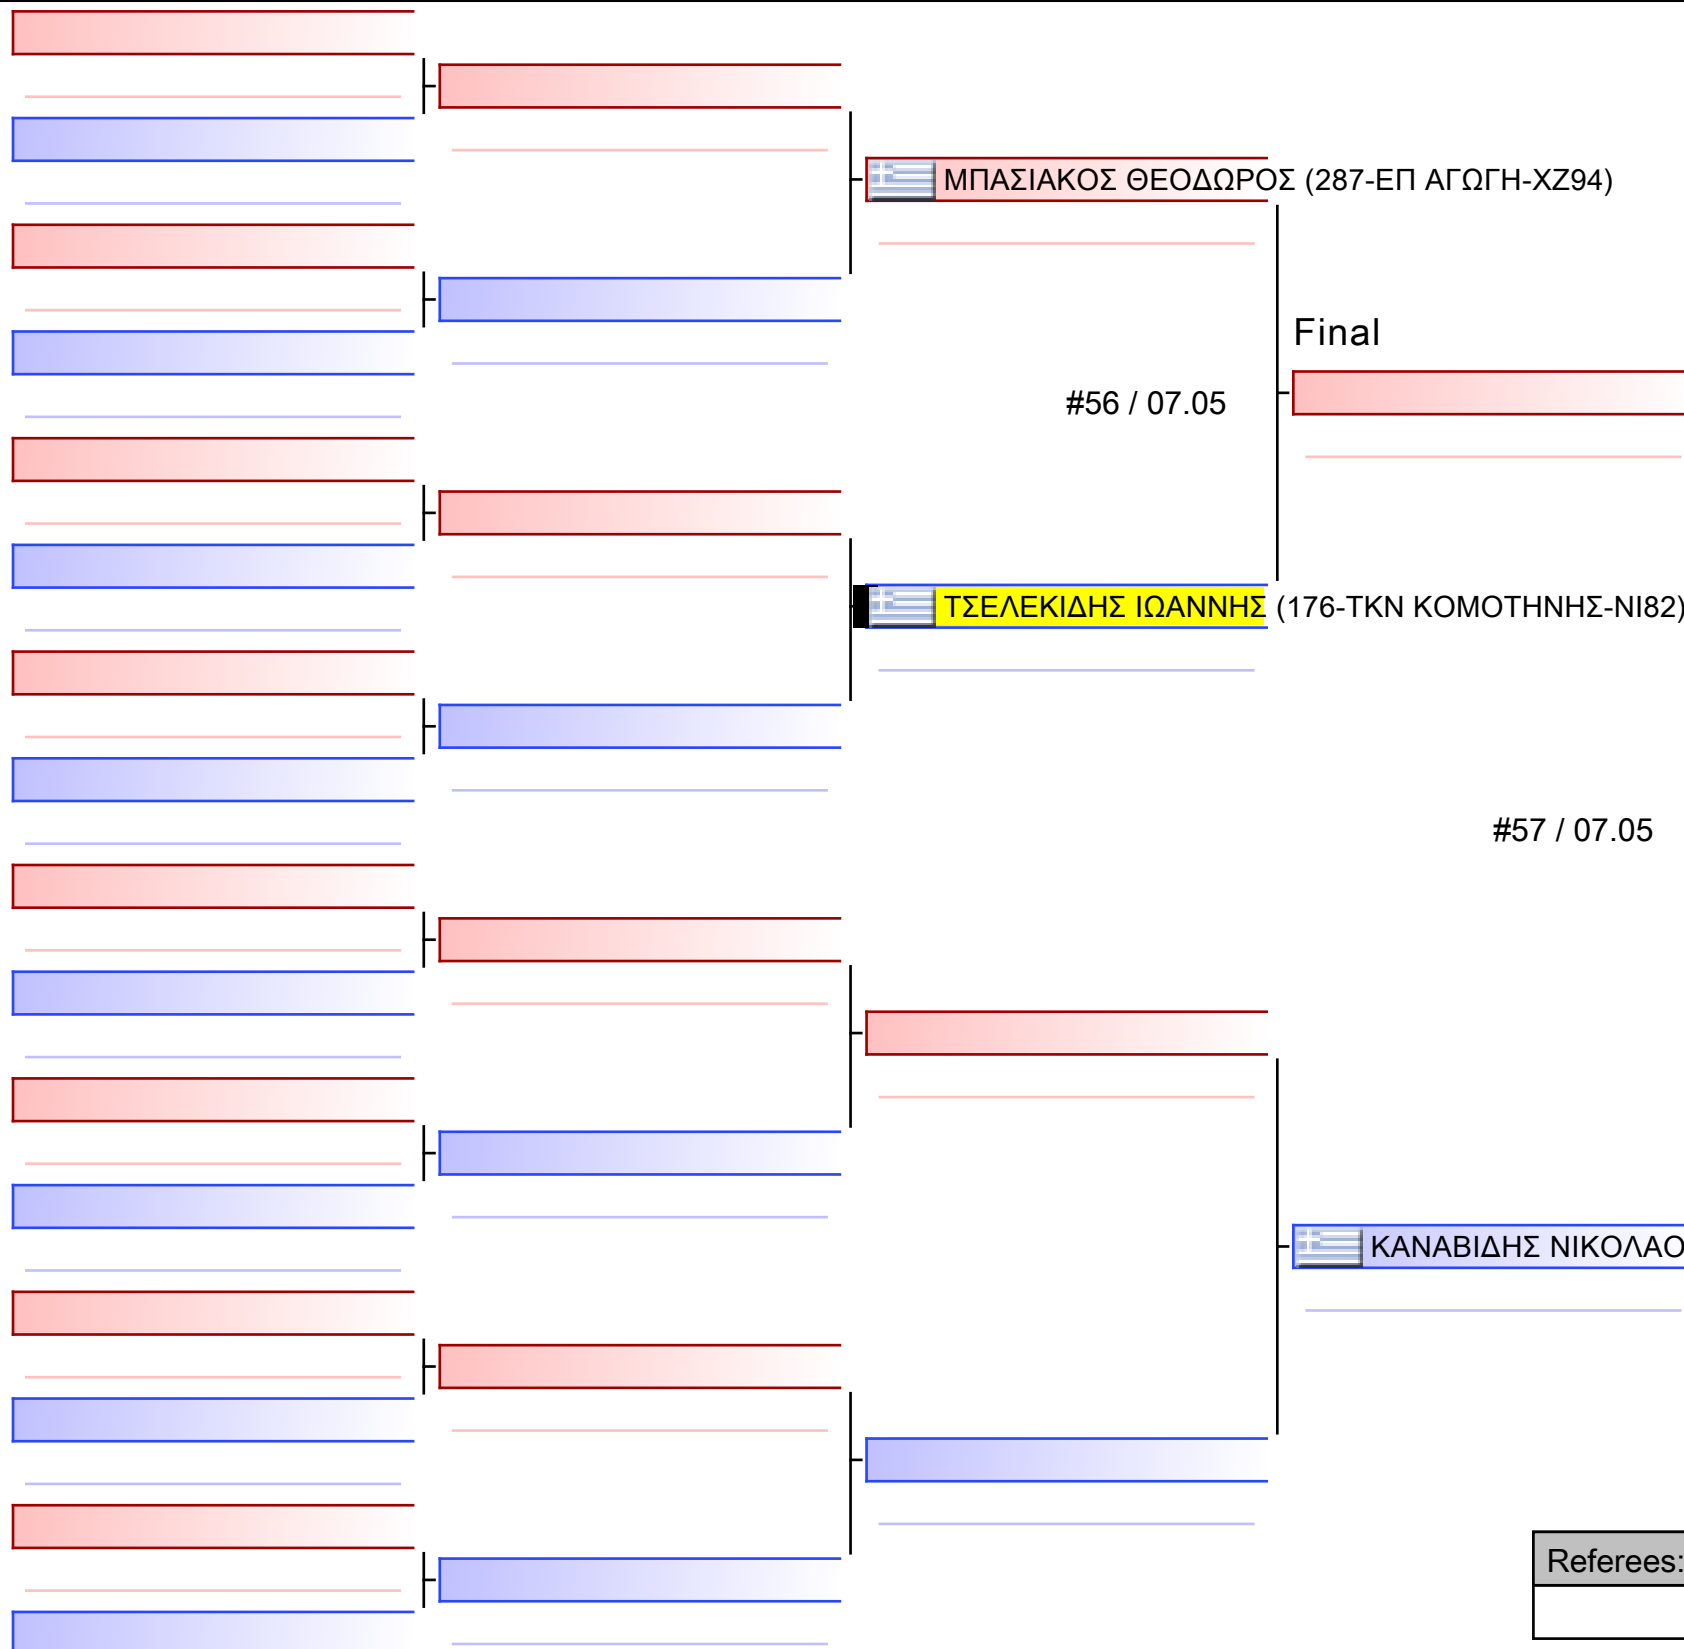

Referees:			

[Original]

Referees:			

[Original]

Referees:			

[Original]

Table with 6 empty rows for original match details.

Referees table with 4 columns and 2 rows.

Final

#56 / 07.05

#57 / 07.05

[Original]

Table with 6 empty rows for original match details.

Referees table with 4 columns and 2 rows.

[Original]

Referees:			