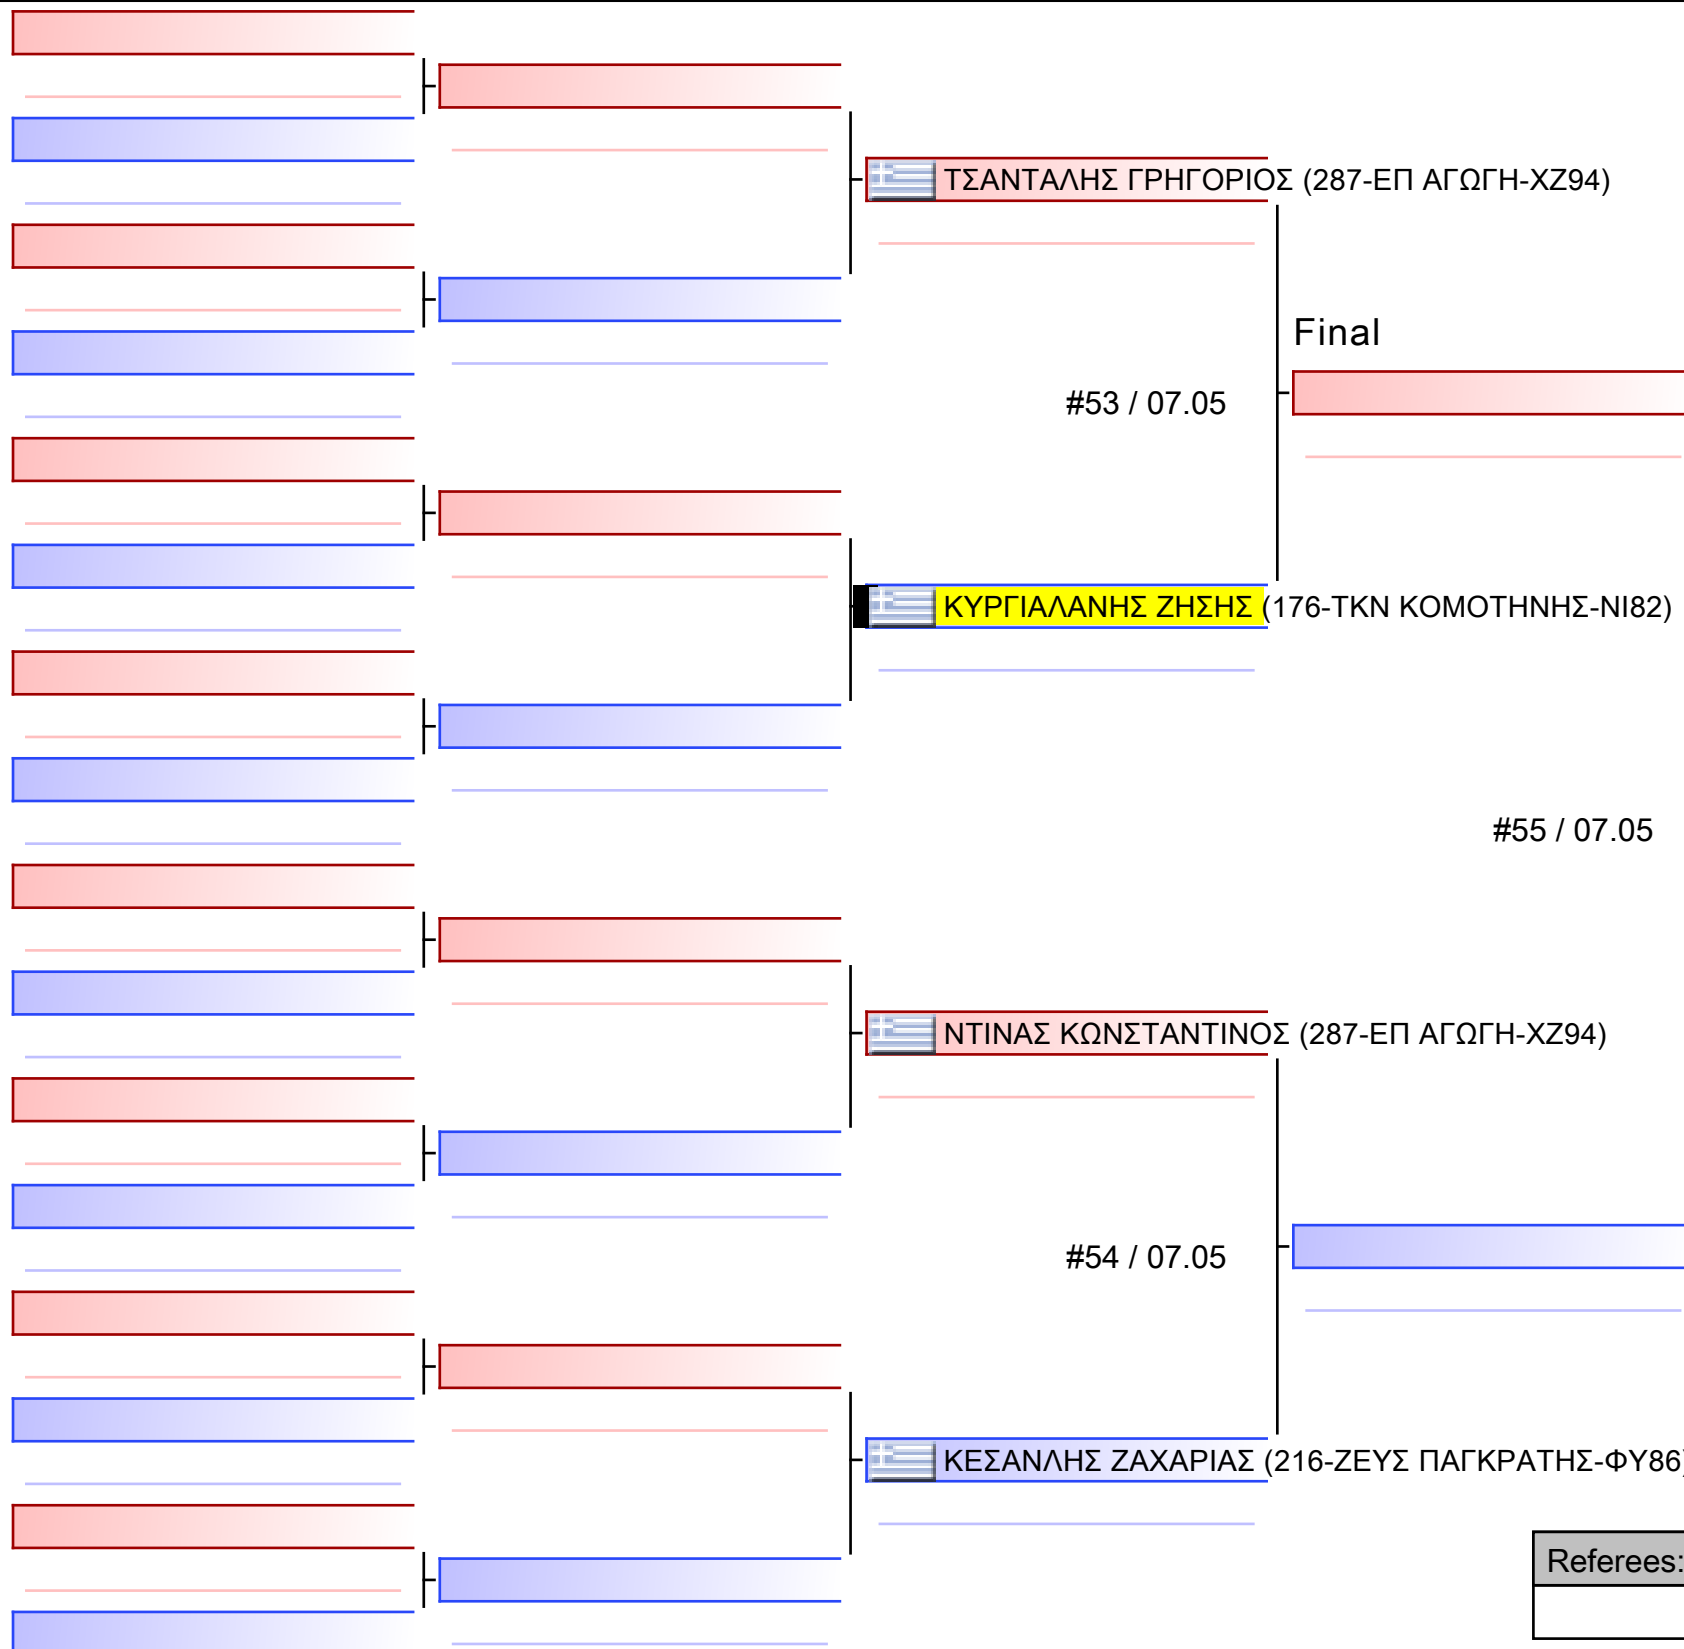

[Original]

Referees: