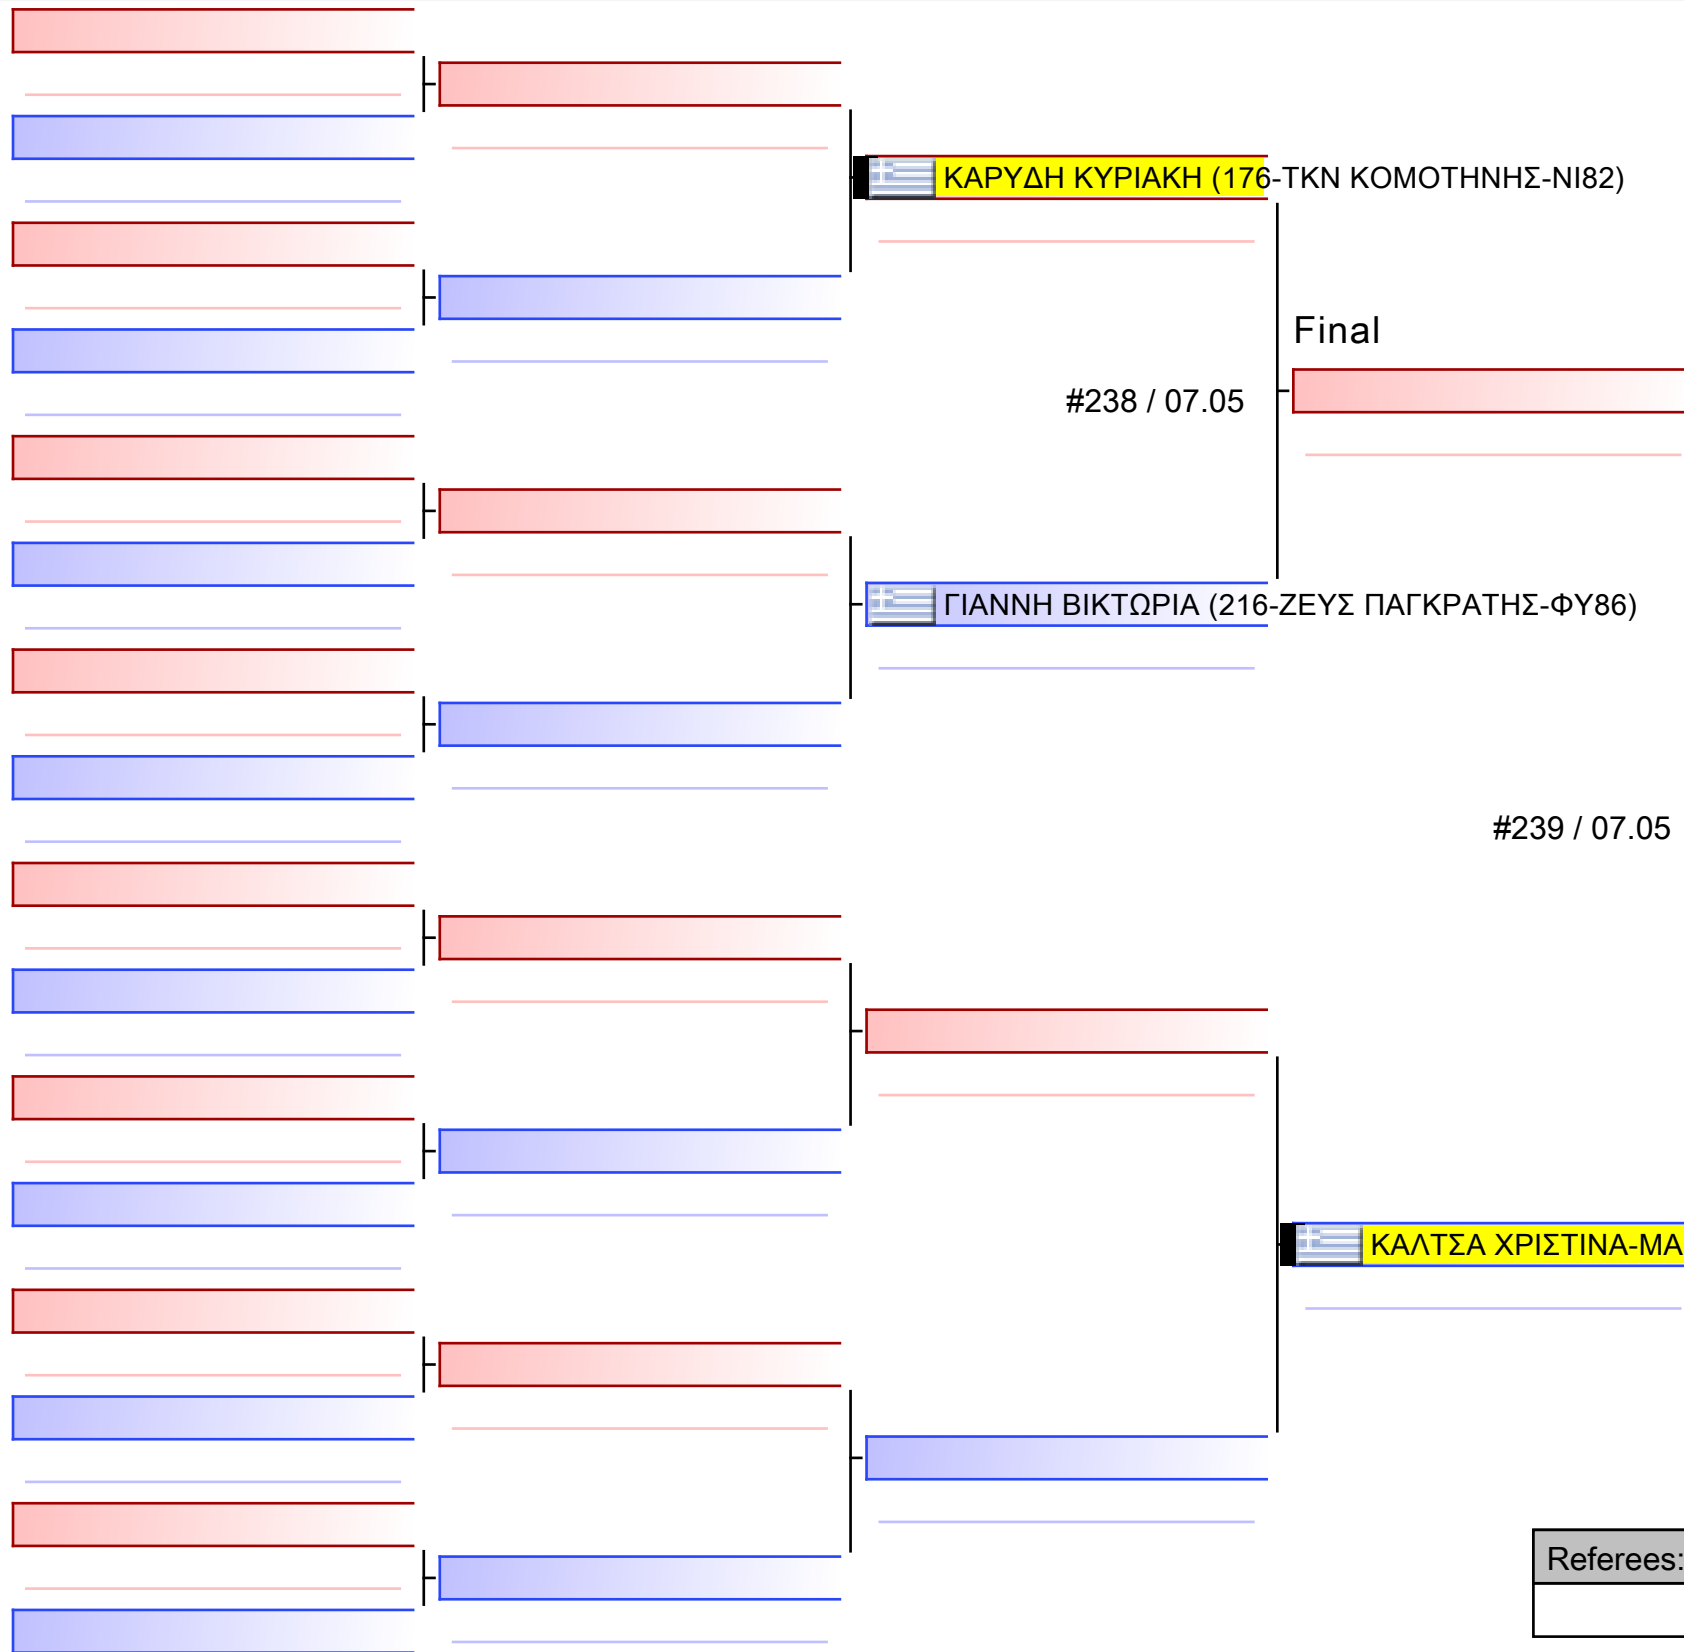

www.sportdata.org

[Original]