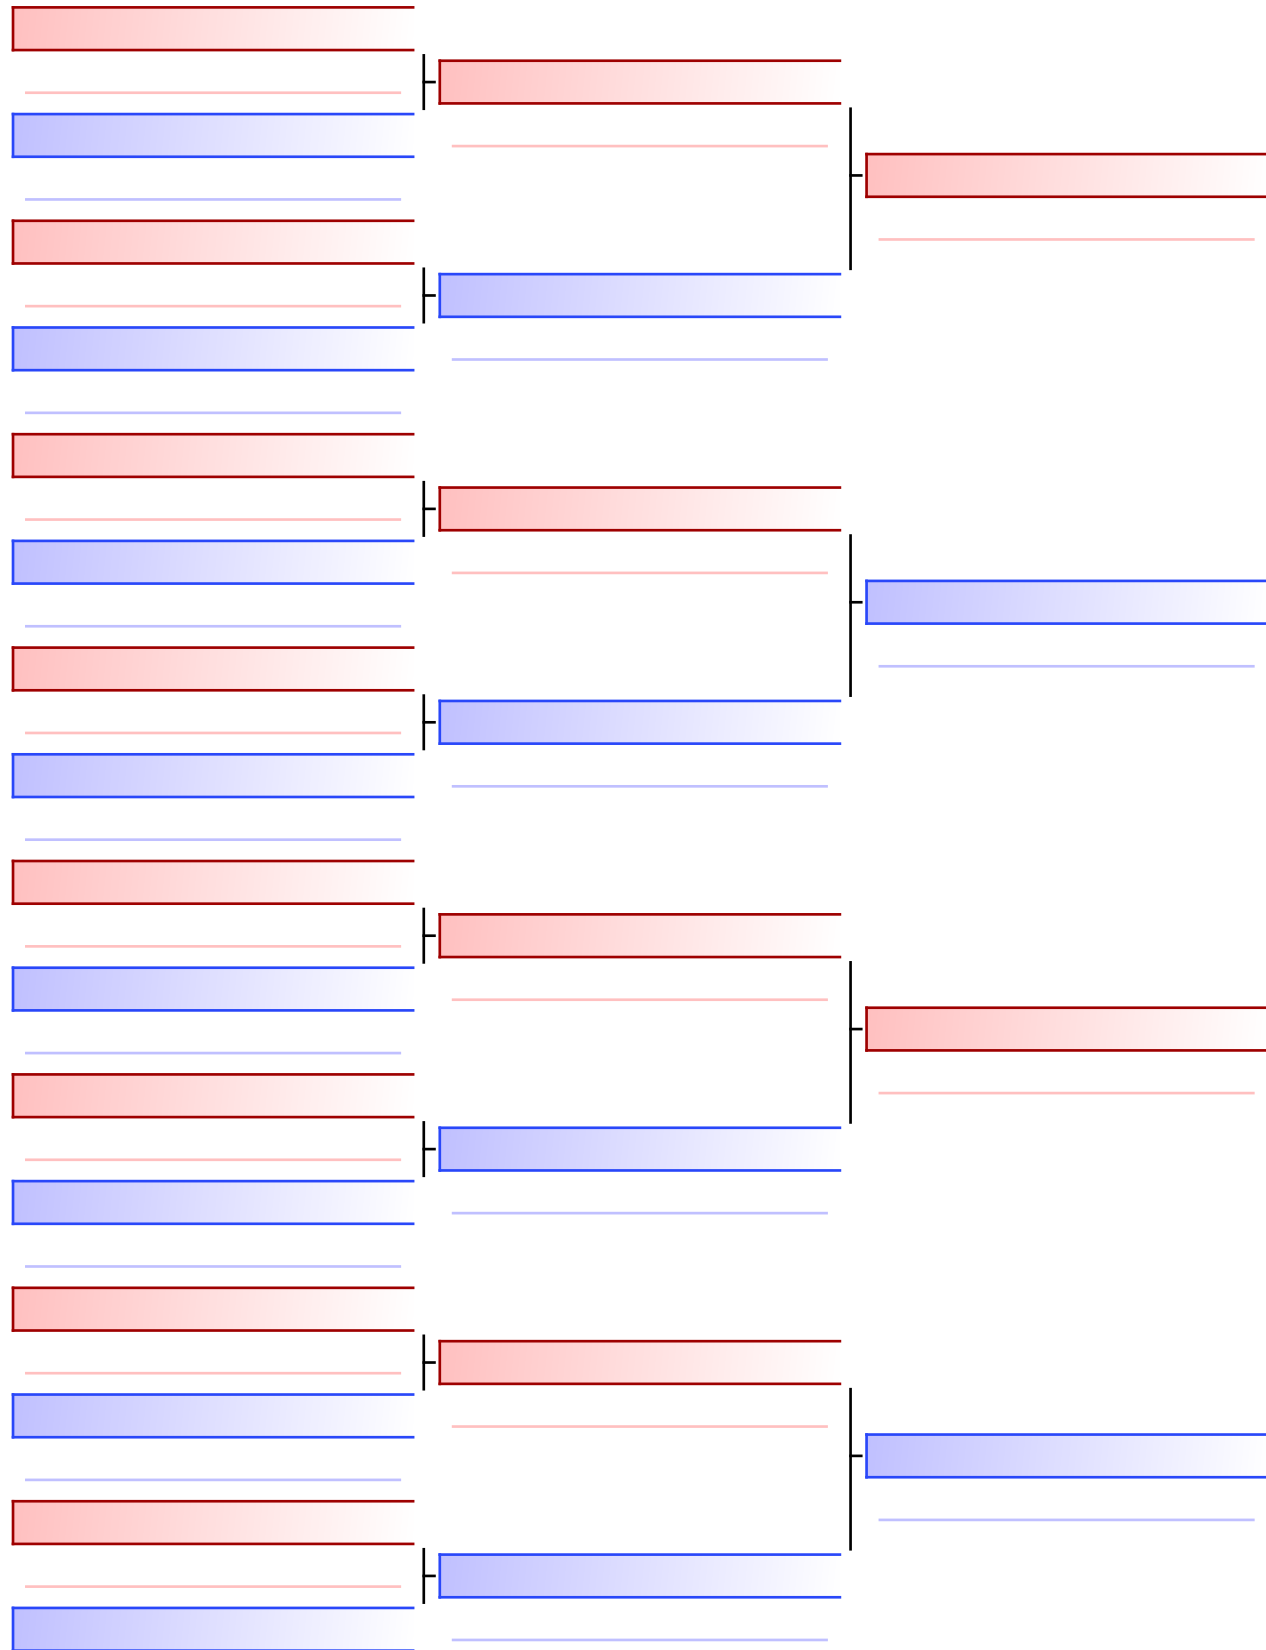

Final

ΤΟΛΚΑ ΜΑΡΙΑ (176-ΤΚΝ ΚΟΜΟΤΗΝΗΣ-ΝΙ82)

[Original]

#236 / 07.05

ΠΑΓΩΝΙΔΟΥ ΘΕΟΔΩΡΑ (216-ΖΕΥΣ ΠΑΓΚΡΑΤΗΣ-ΦΥ86)

Referees: