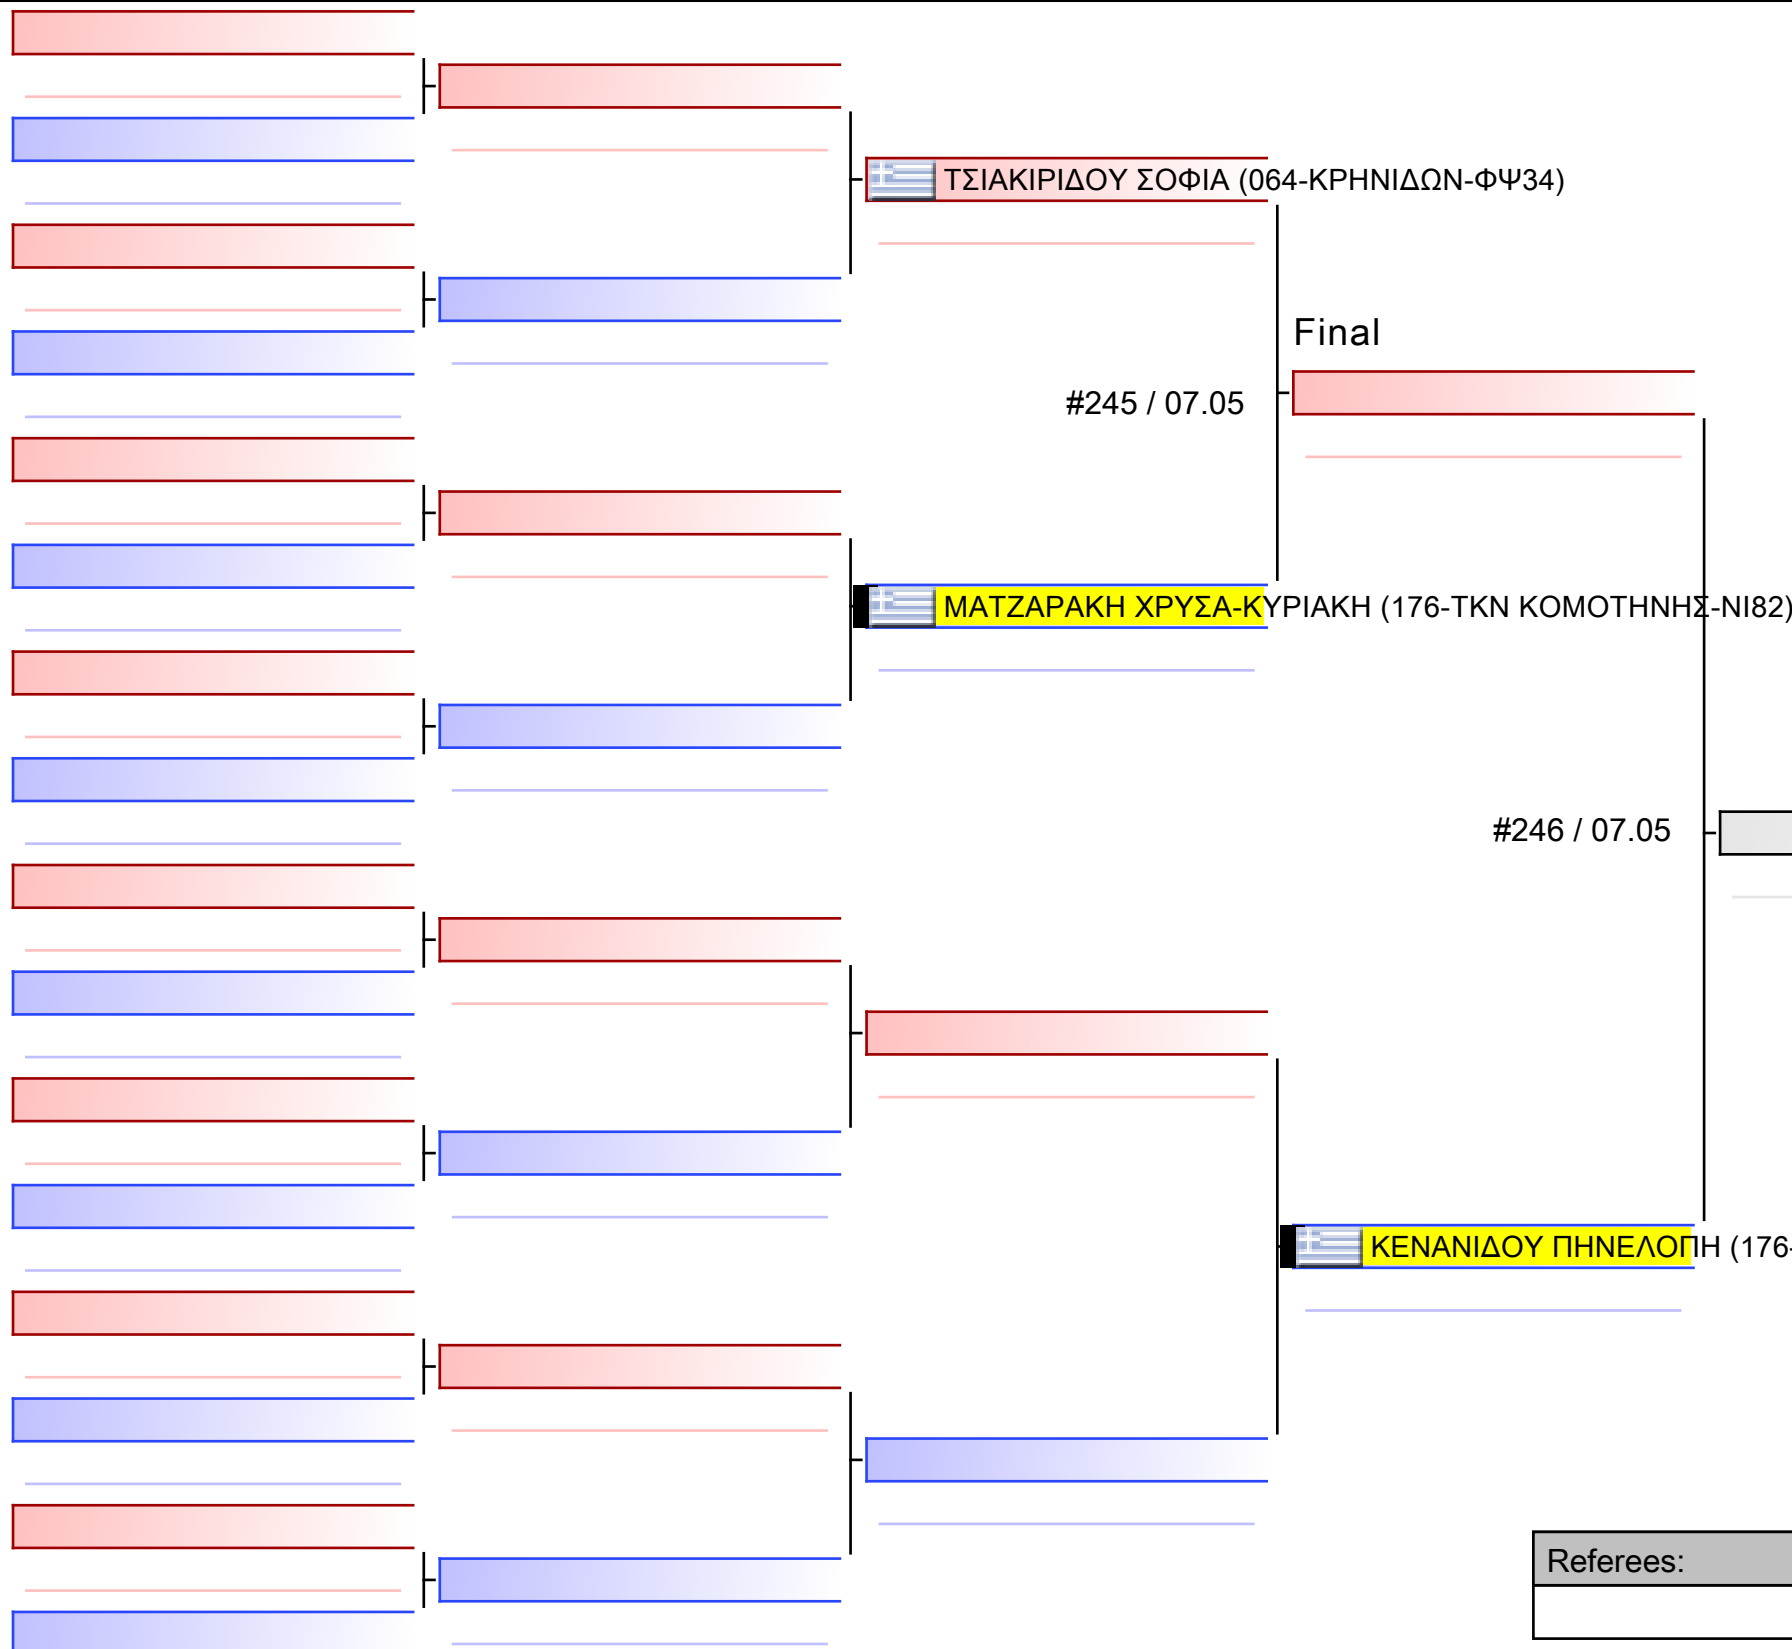

[Original]

#246 / 07.05

Referees: