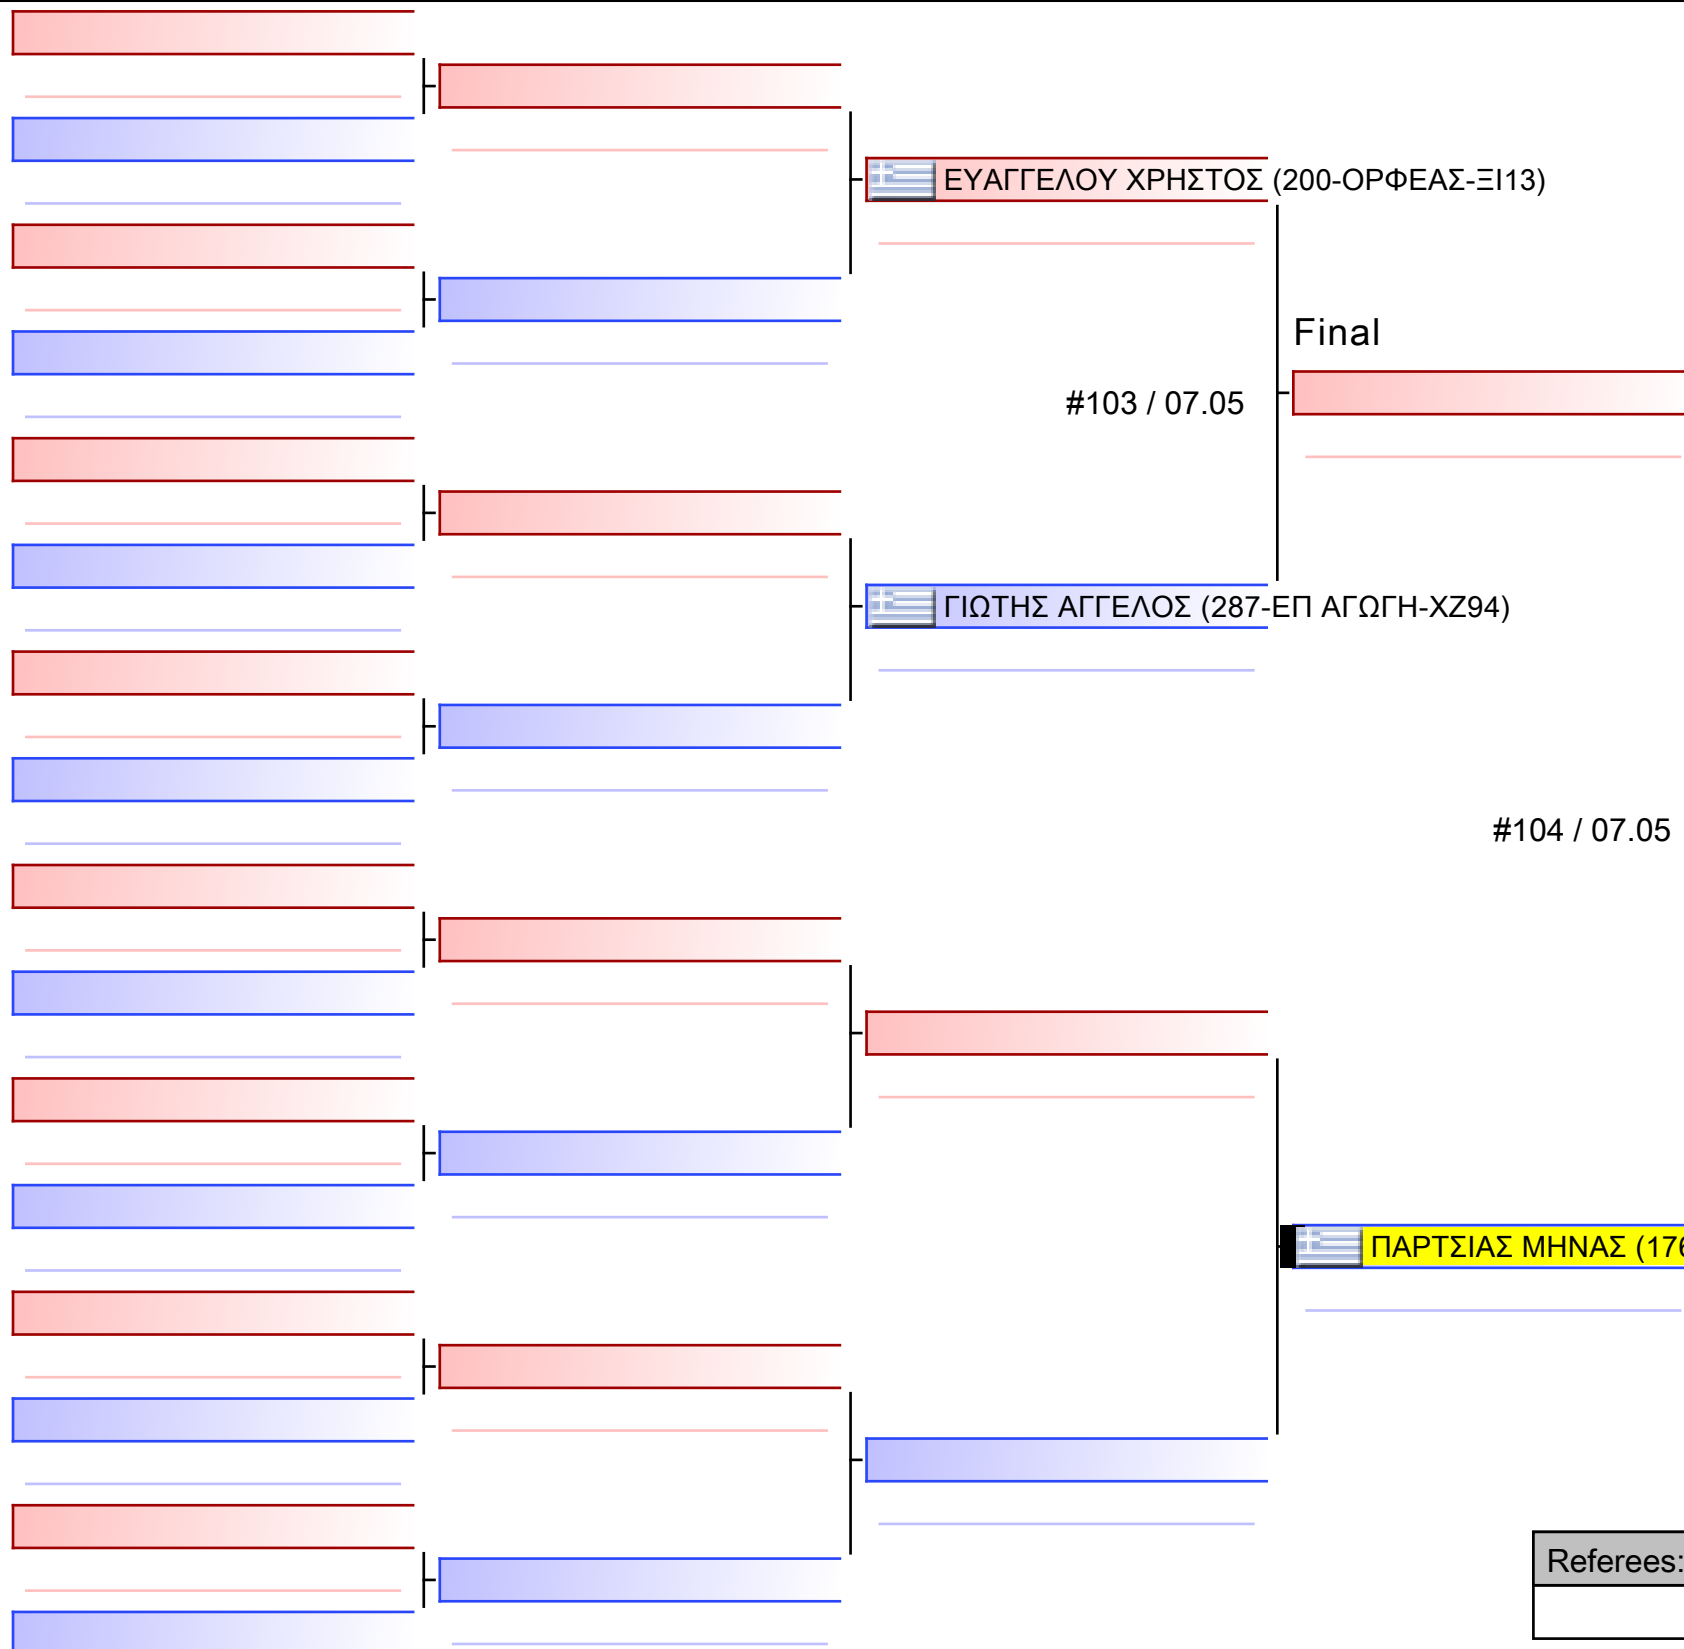

Referees:			

[Original]

Referees:			

[Original]

Referees:			

[Original]

Table with 6 empty rows for original match details.

Referees table with 4 columns and 2 rows.

Final

#56 / 07.05

#57 / 07.05

[Original]

Table with 6 empty rows for original match details.

Referees table with 4 columns and 2 rows.

[Original]

Referees:			