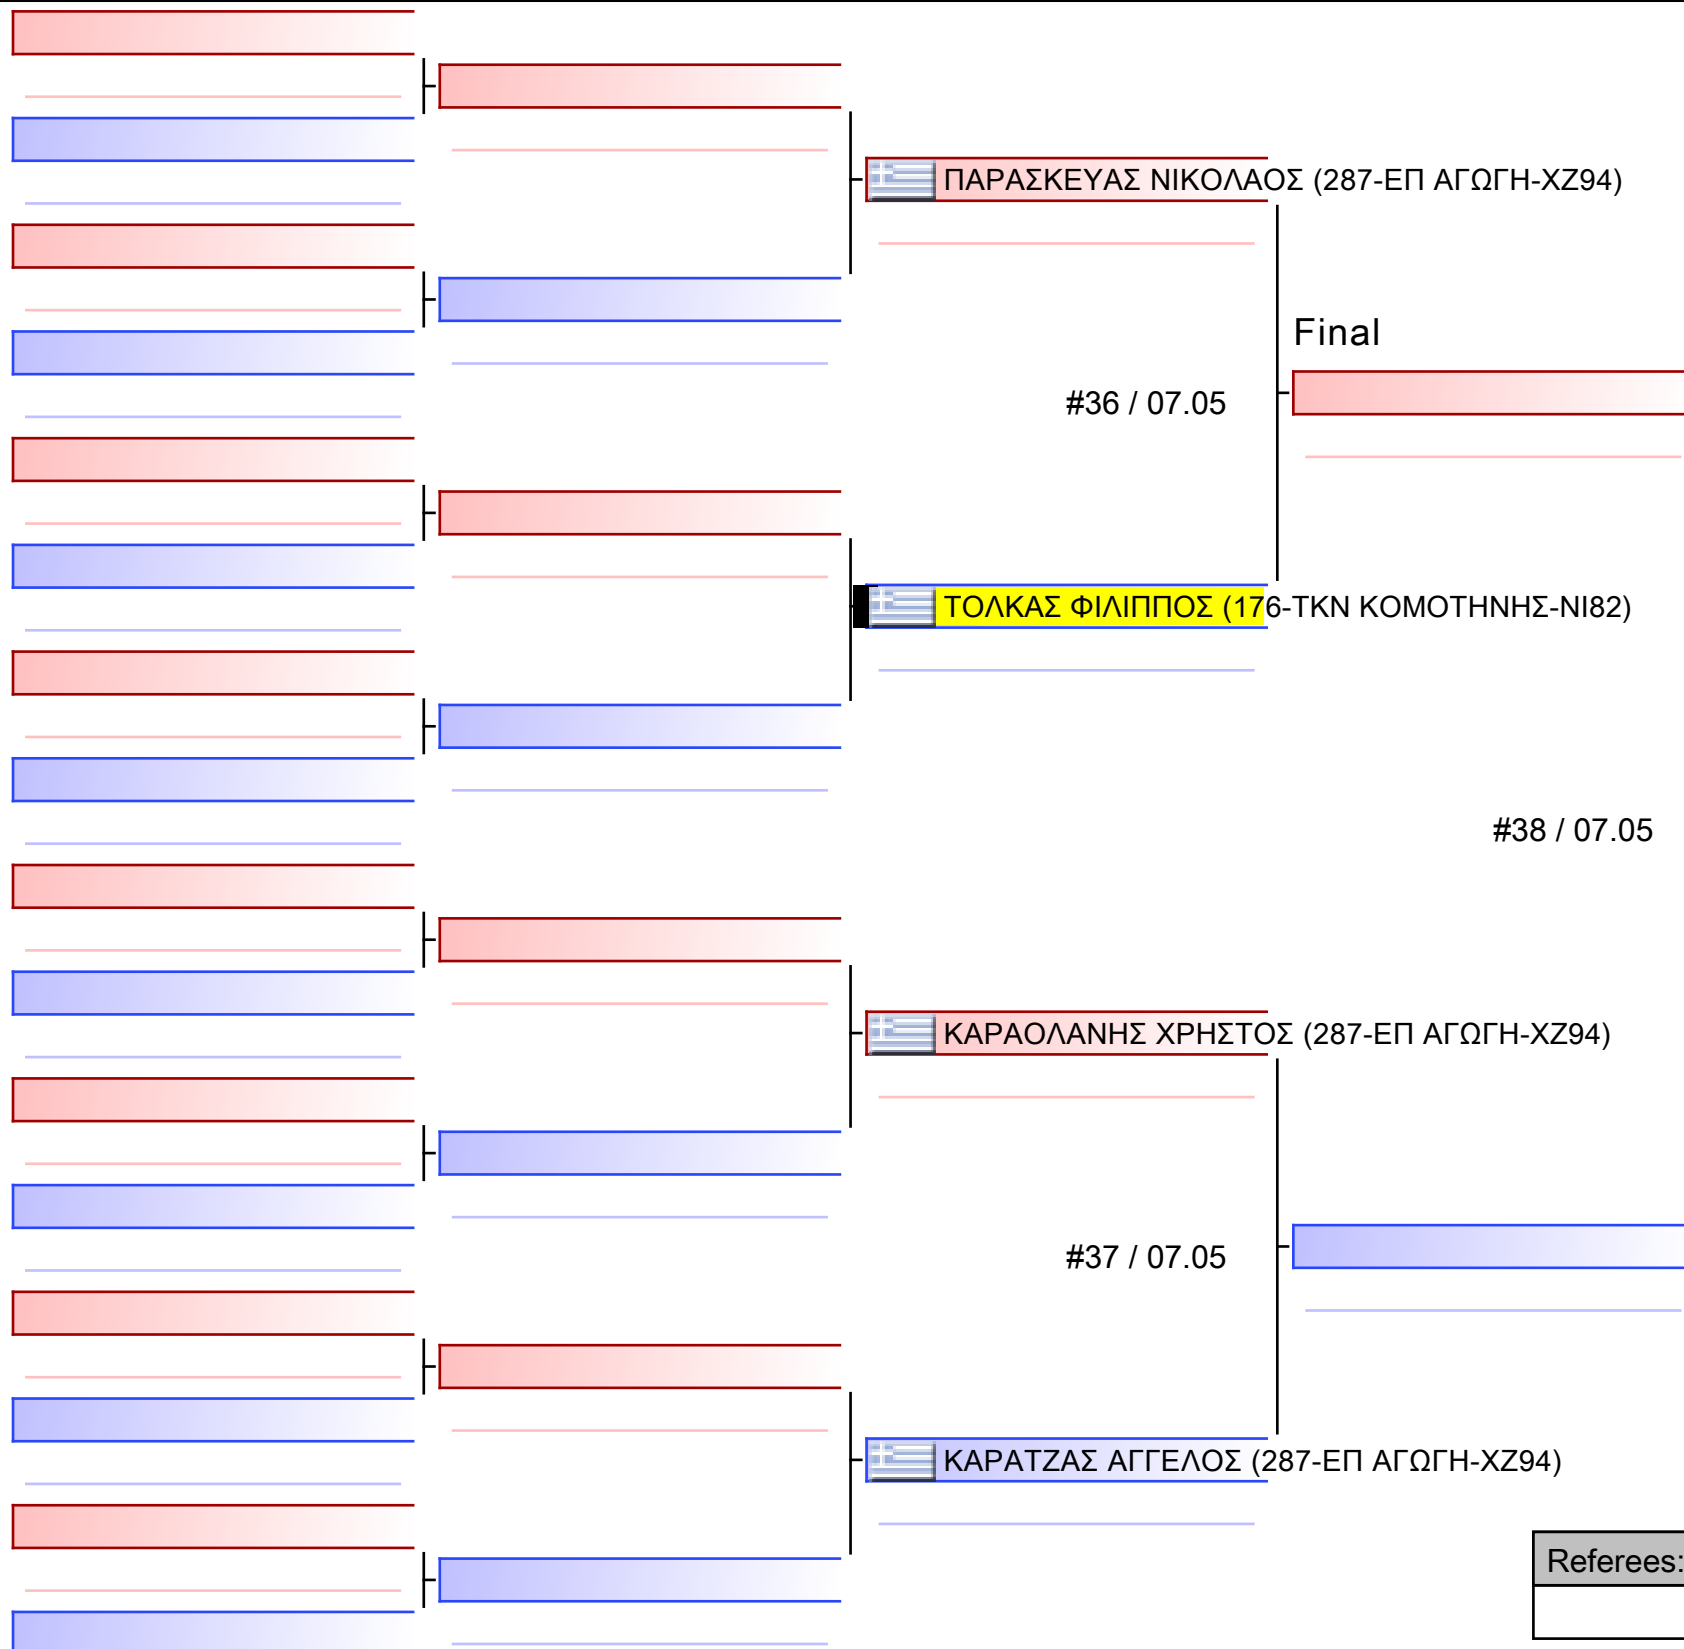

[Original]

Referees: