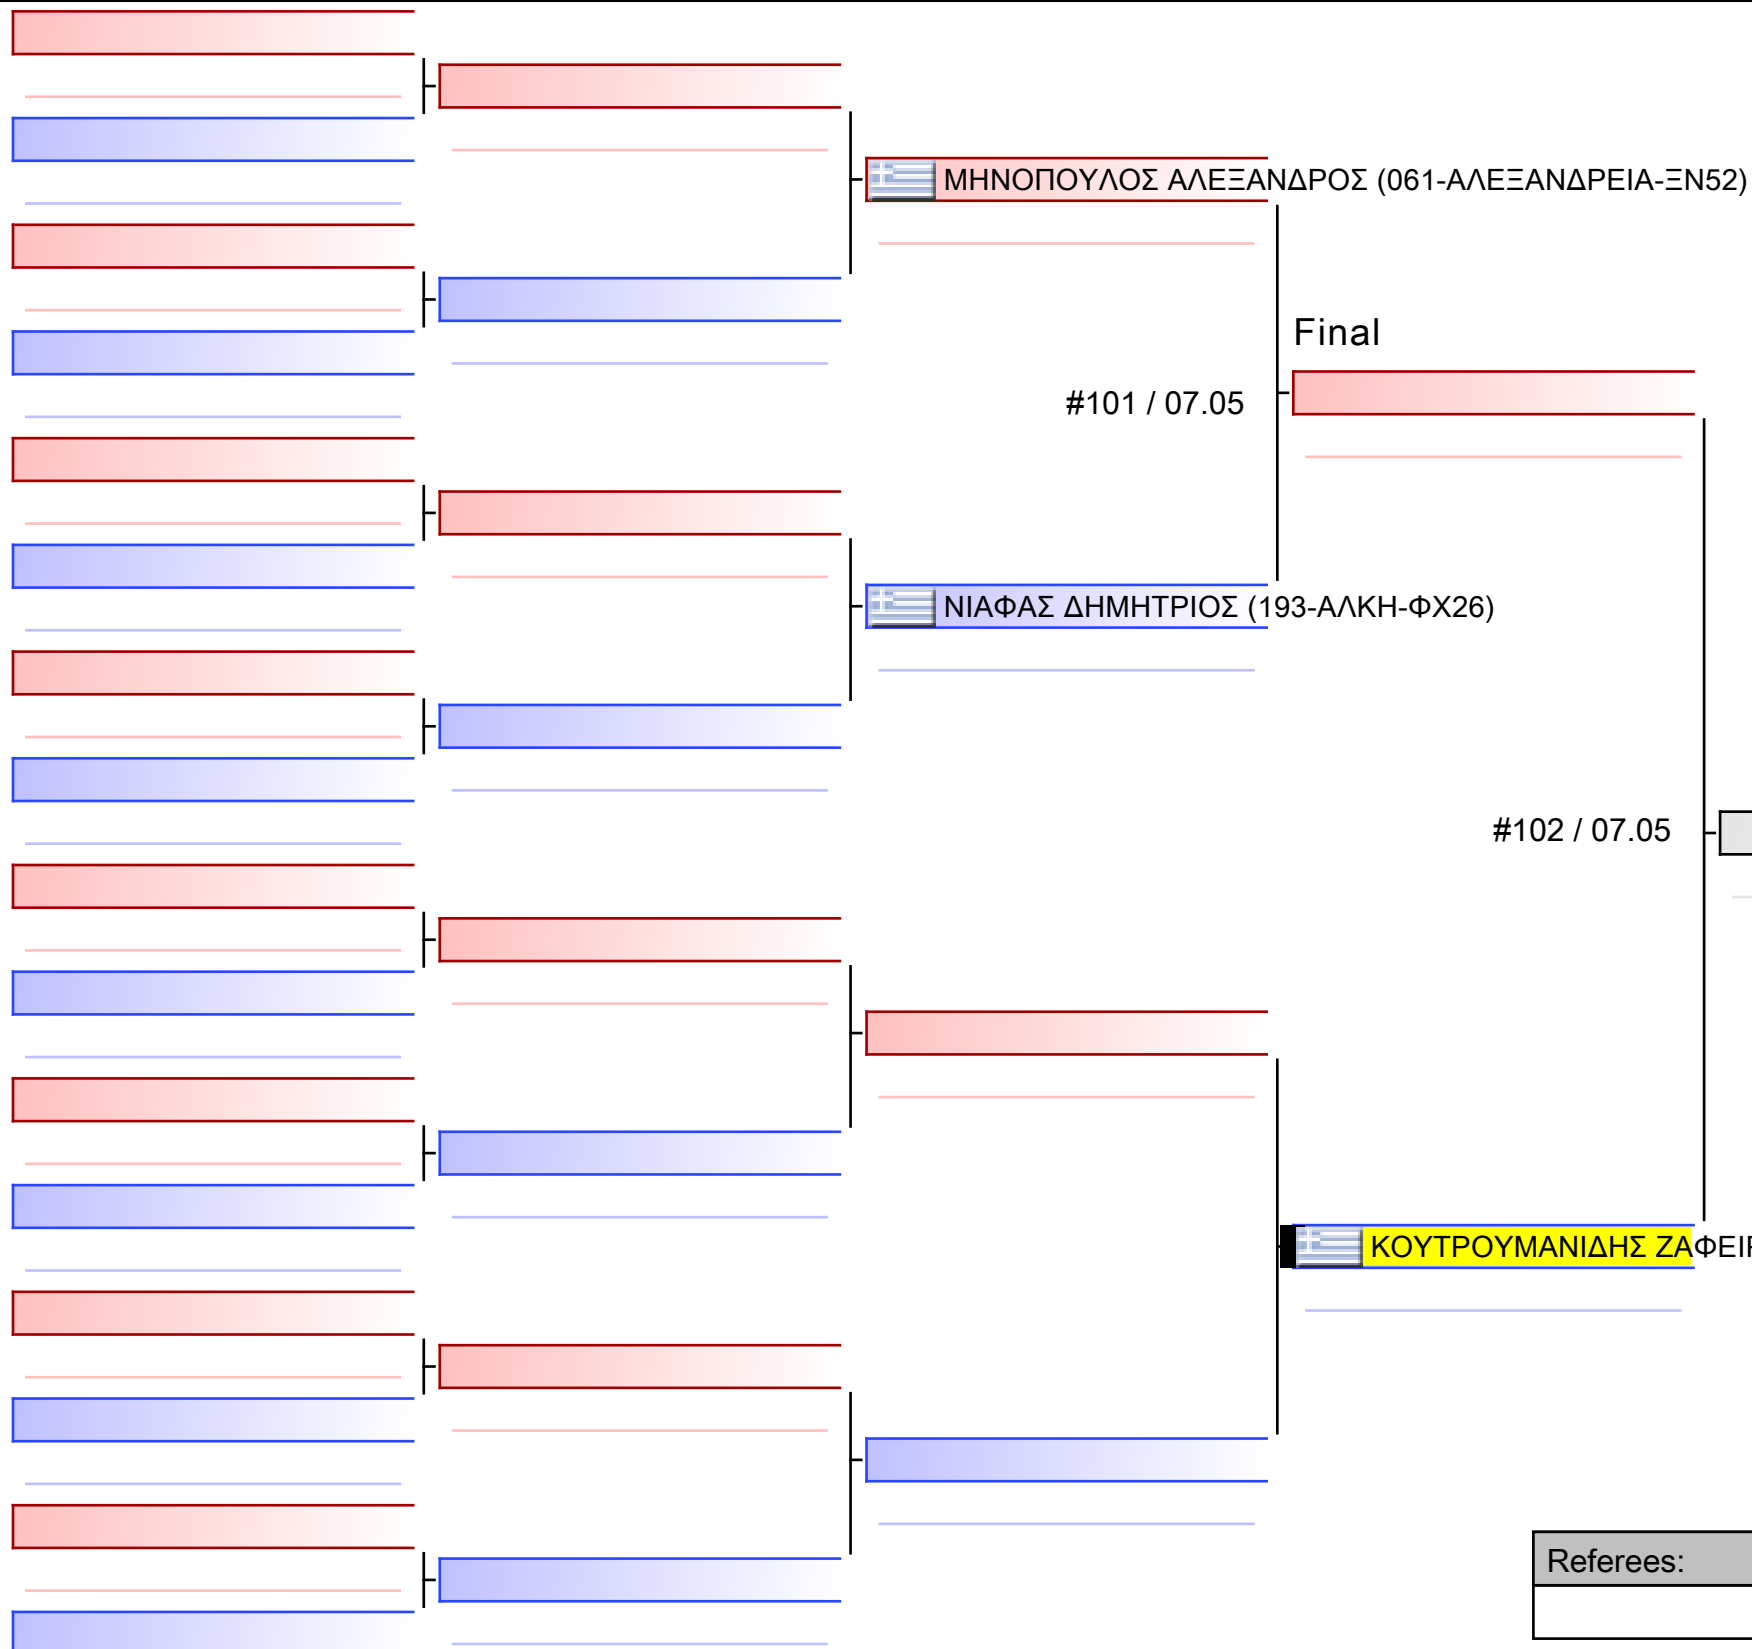

Referees:			

[Original]

Referees:			

[Original]

Referees:			

[Original]

Table with 6 empty rows for original match details.

Referees table with 4 columns and 2 rows.