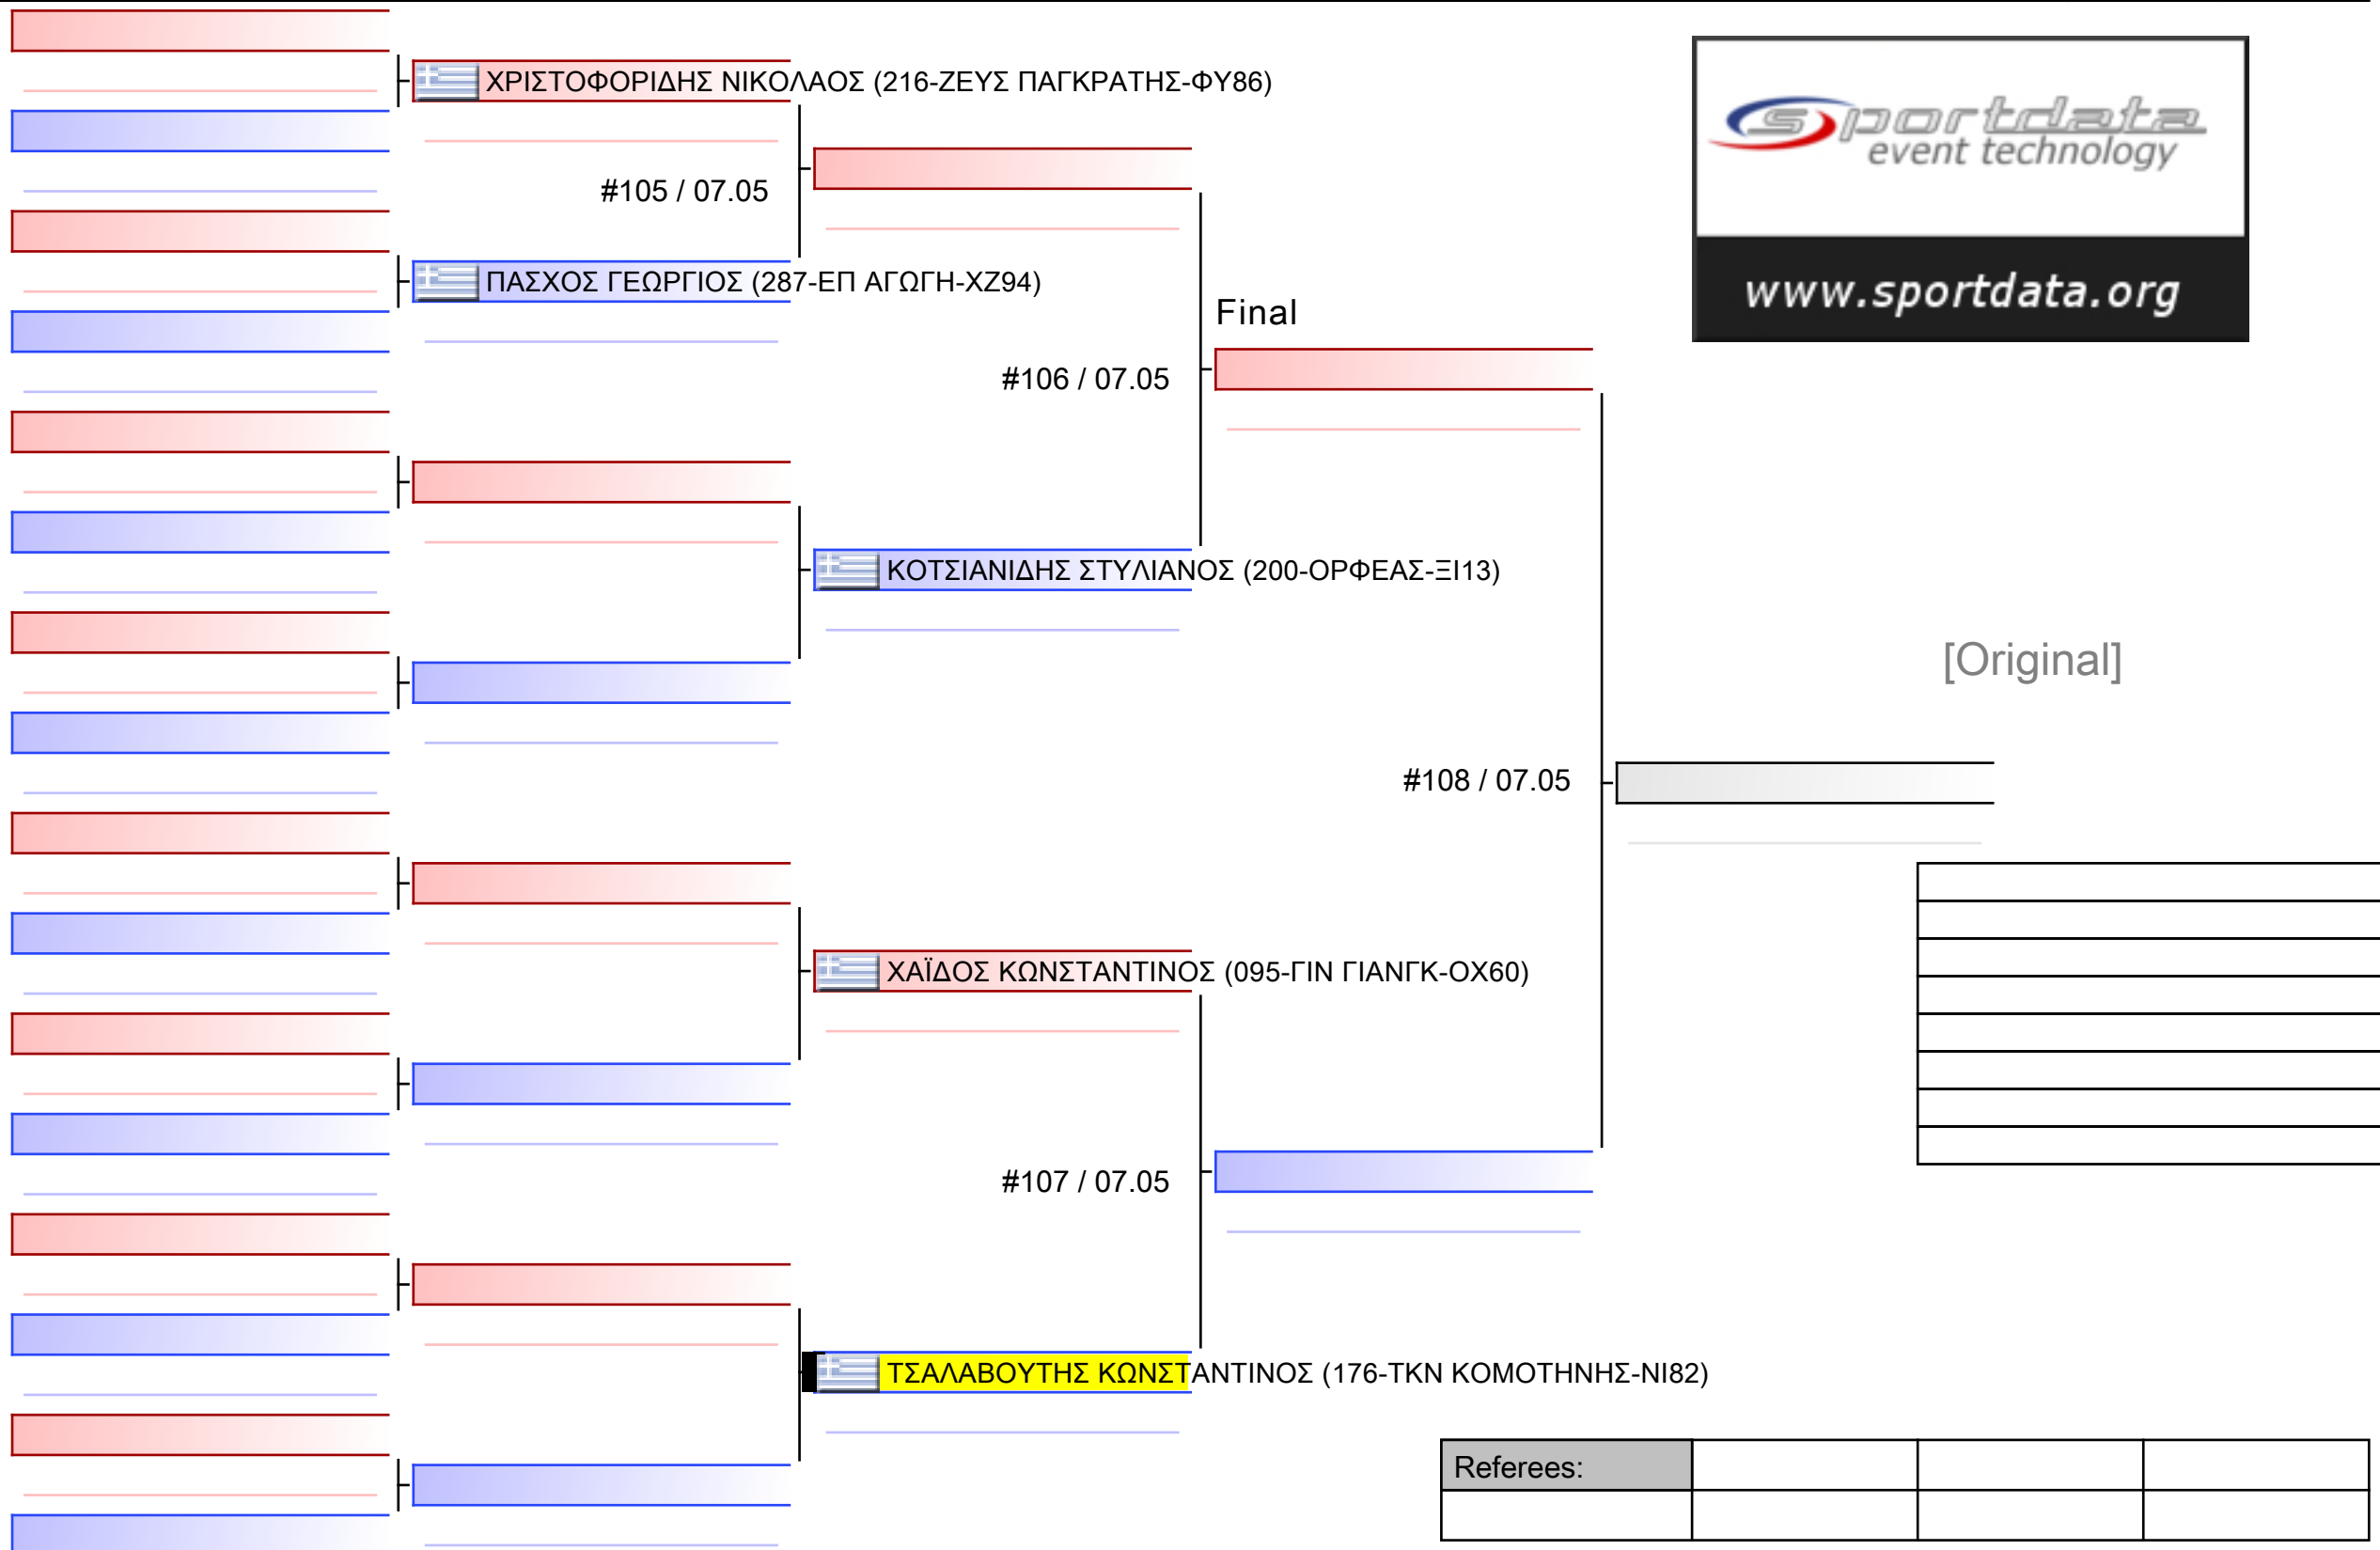

Referees:			

[Original]

Referees:			

[Original]

Referees:			

[Original]

Table with 6 empty rows for original match details.

Referees table with 4 columns and 2 rows.