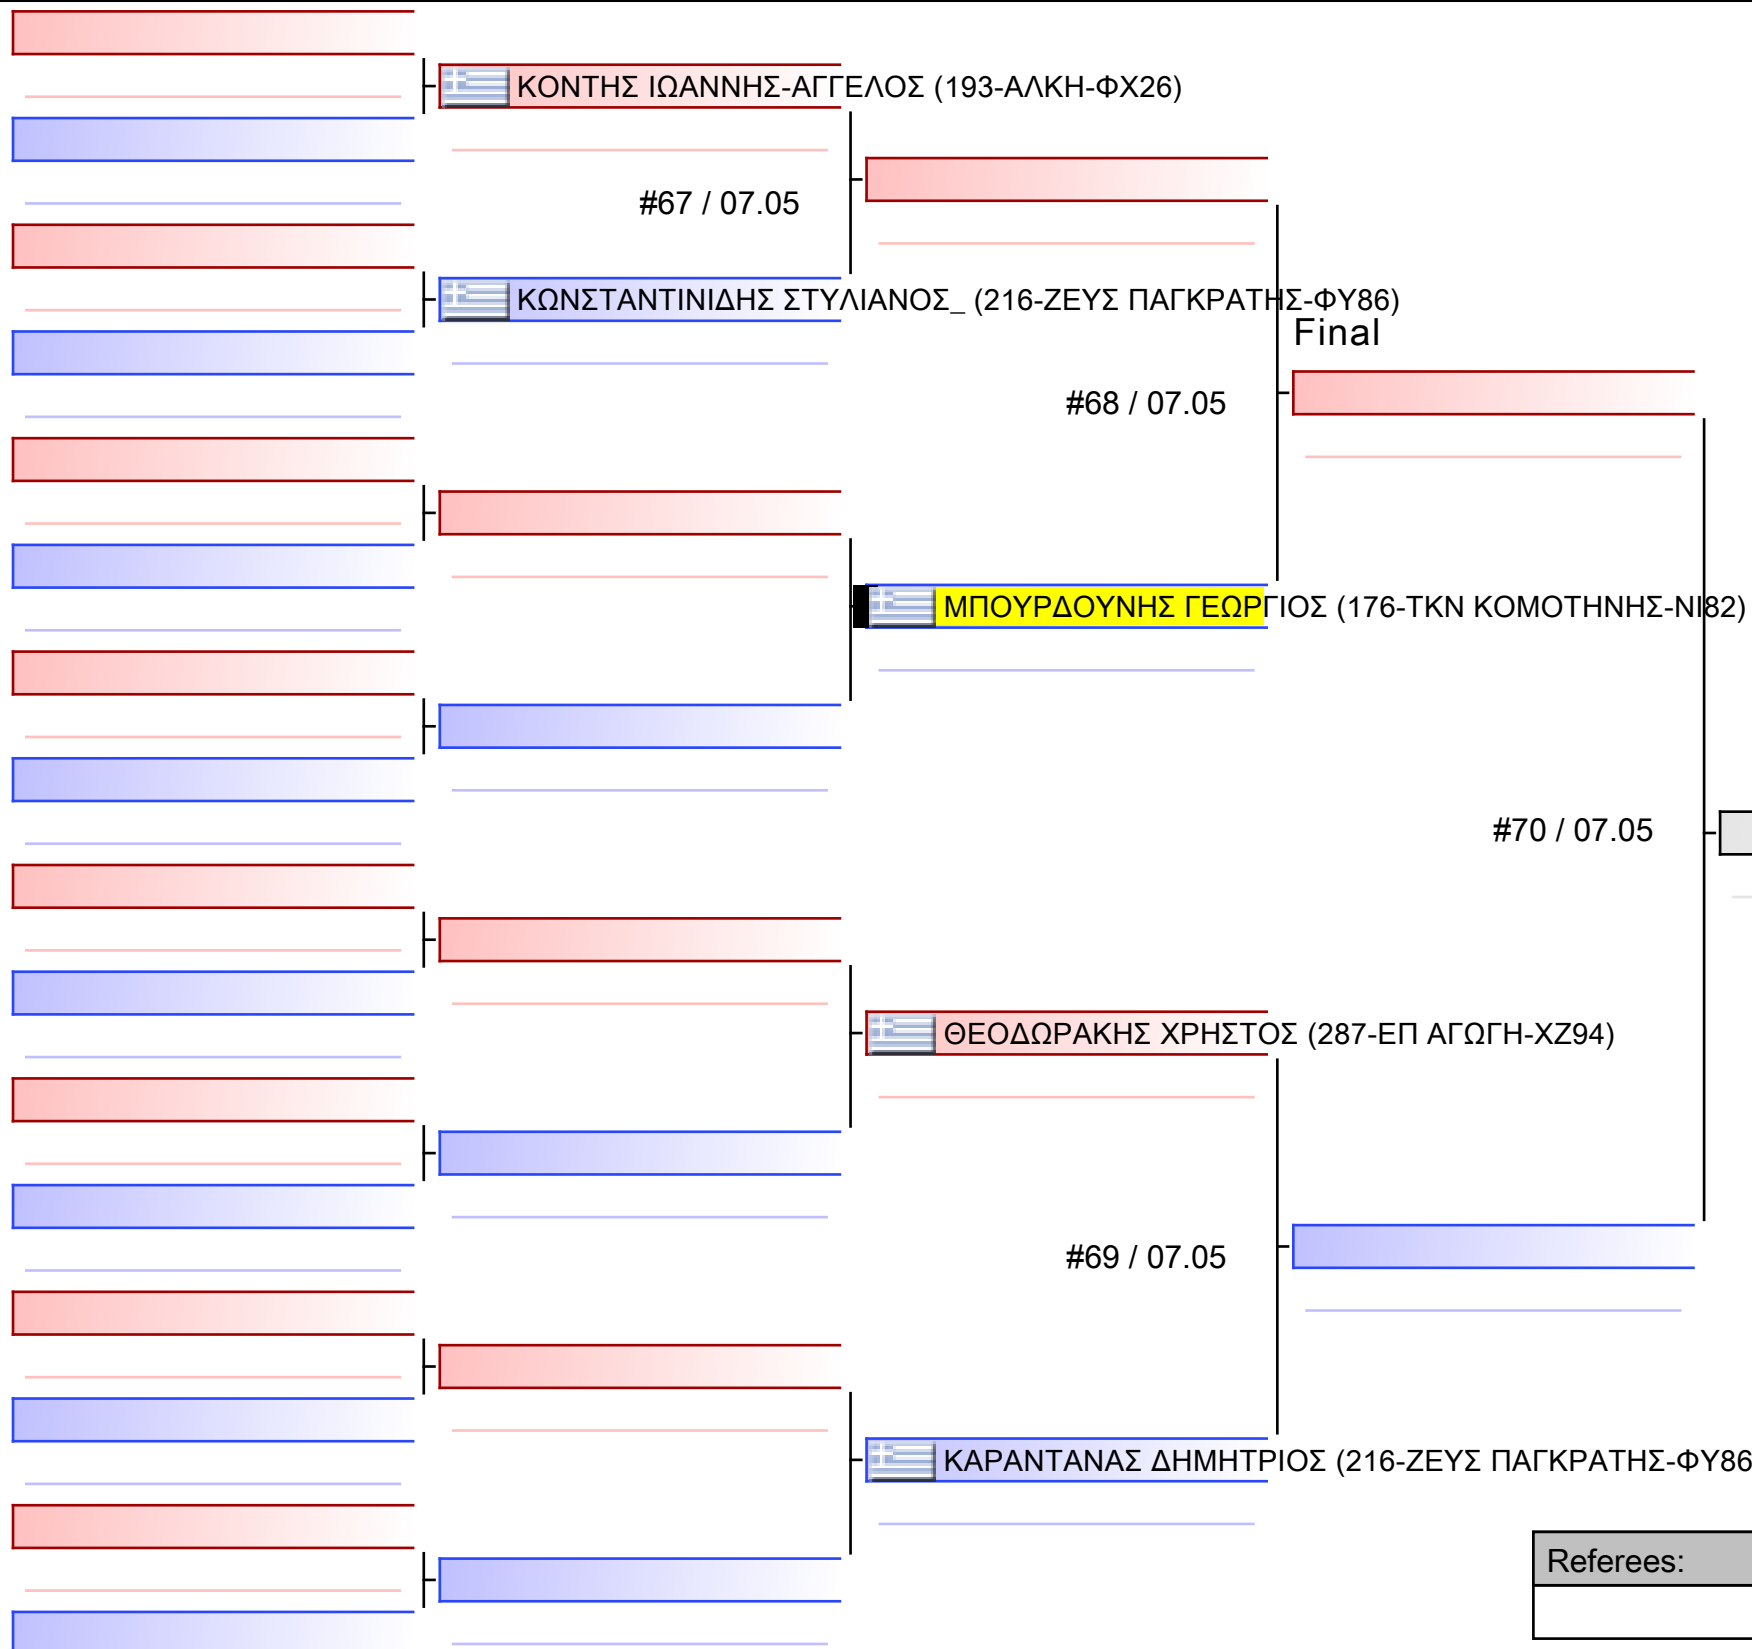

Final

#56 / 07.05

#57 / 07.05

[Original]

Table with 6 empty rows for original match details.

Referees table with 4 columns and 2 rows.

[Original]

Referees:			

[Original]

Referees:			

[Original]

Table with 6 empty rows for original data entry.

Referees table with 4 columns and 2 rows.

www.sportdata.org

Final

 ΕΛΕΥΘΕΡΙΑΔΗ ΜΑΡΙΝΑ-ΡΑΦΑΗΛΙΑ (287-ΕΠ ΑΓΩΓΗ-ΧΖ94)