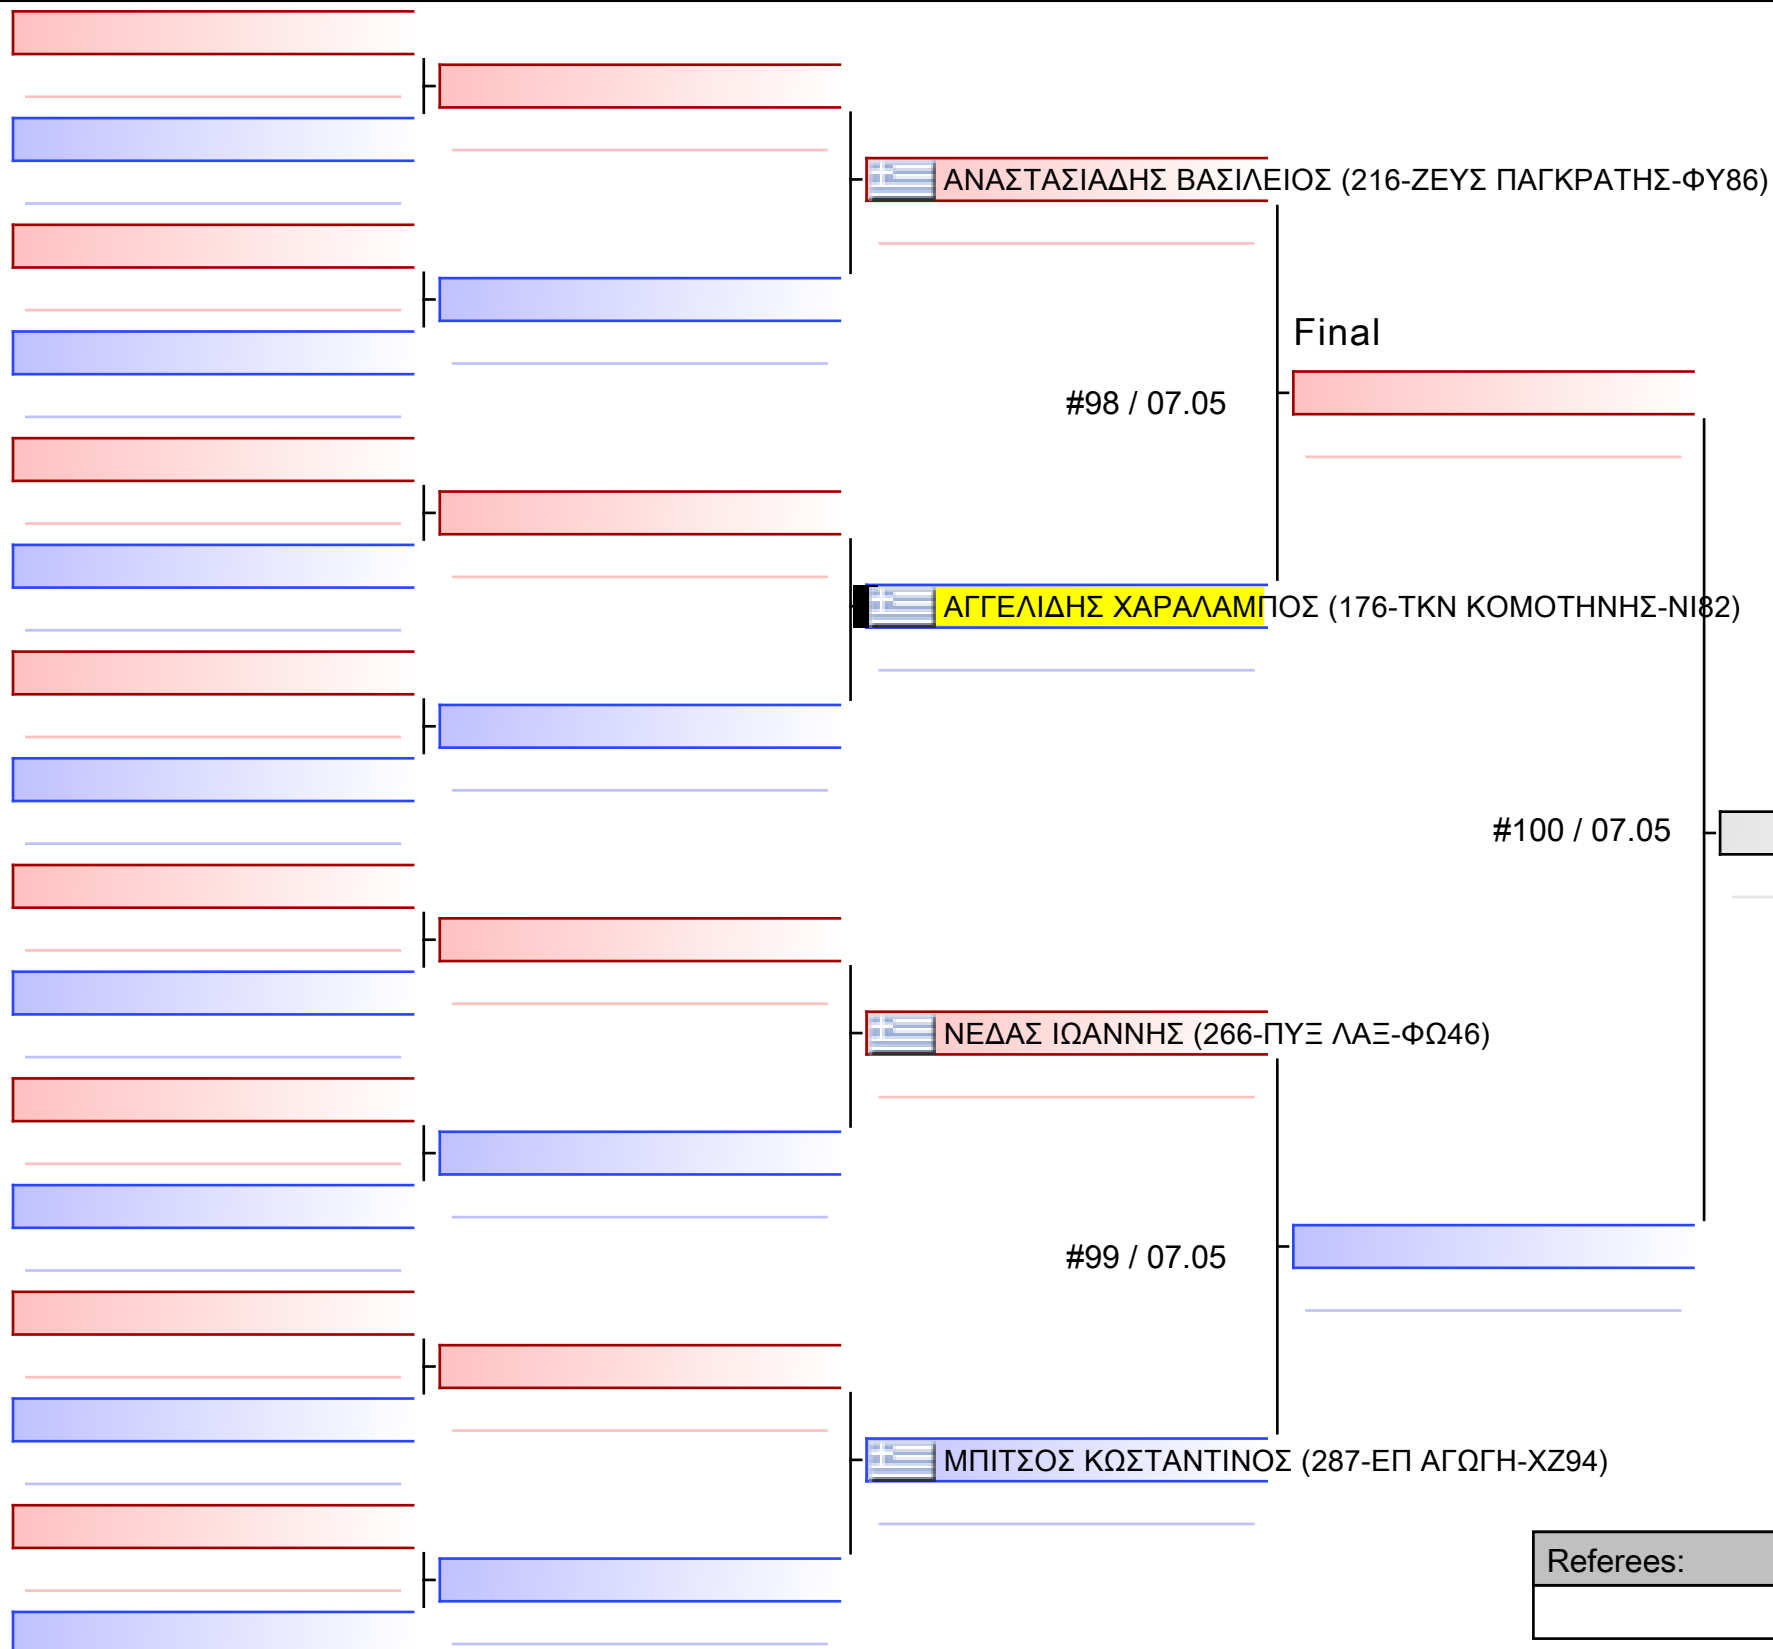

Referees:			

[Original]

Referees:			

Final

 **ΜΑΤΖΑΡΑΚΗΣ ΑΝΤΩΝΙΟΣ** (176-ΤΚΝ ΚΟΜΟΤΗΝΗΣ-ΝΙ82)

[Original]

#97 / 07.05

 **ΚΟΥΤΣΑΚΑΣ ΣΤΕΦΑΝΟΣ** (061-ΑΛΕΞΑΝΔΡΕΙΑ-ΕΝ52)

Referees:			

[Original]

Referees:			

[Original]

Referees:			

[Original]

Table with 6 empty rows for original match details.

Referees table with 4 columns and 2 rows.