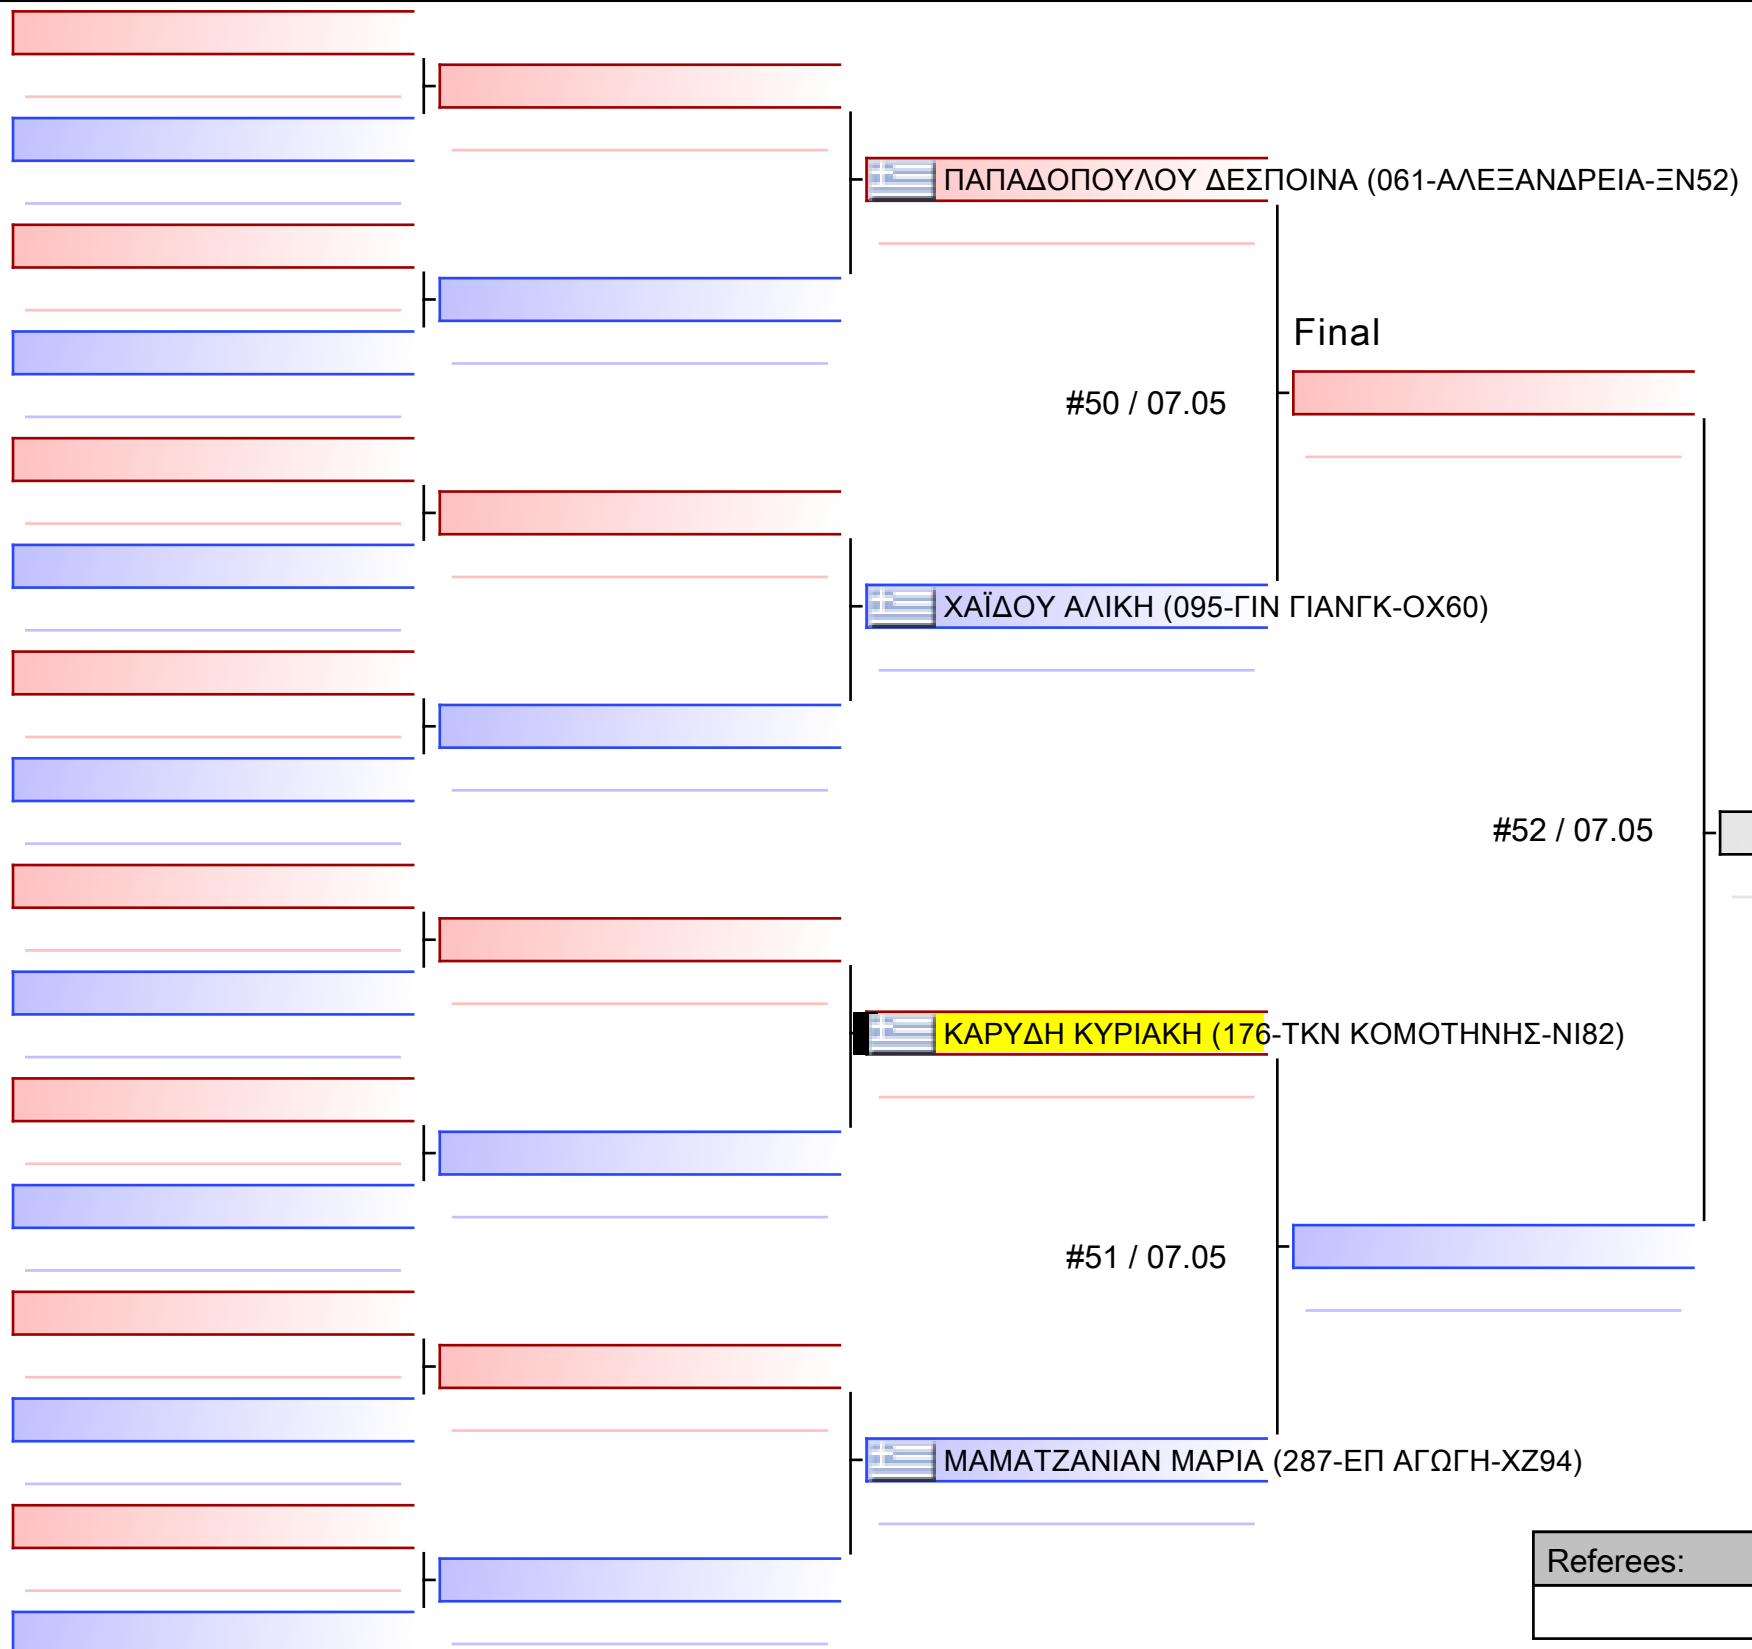

[Original]

Referees: