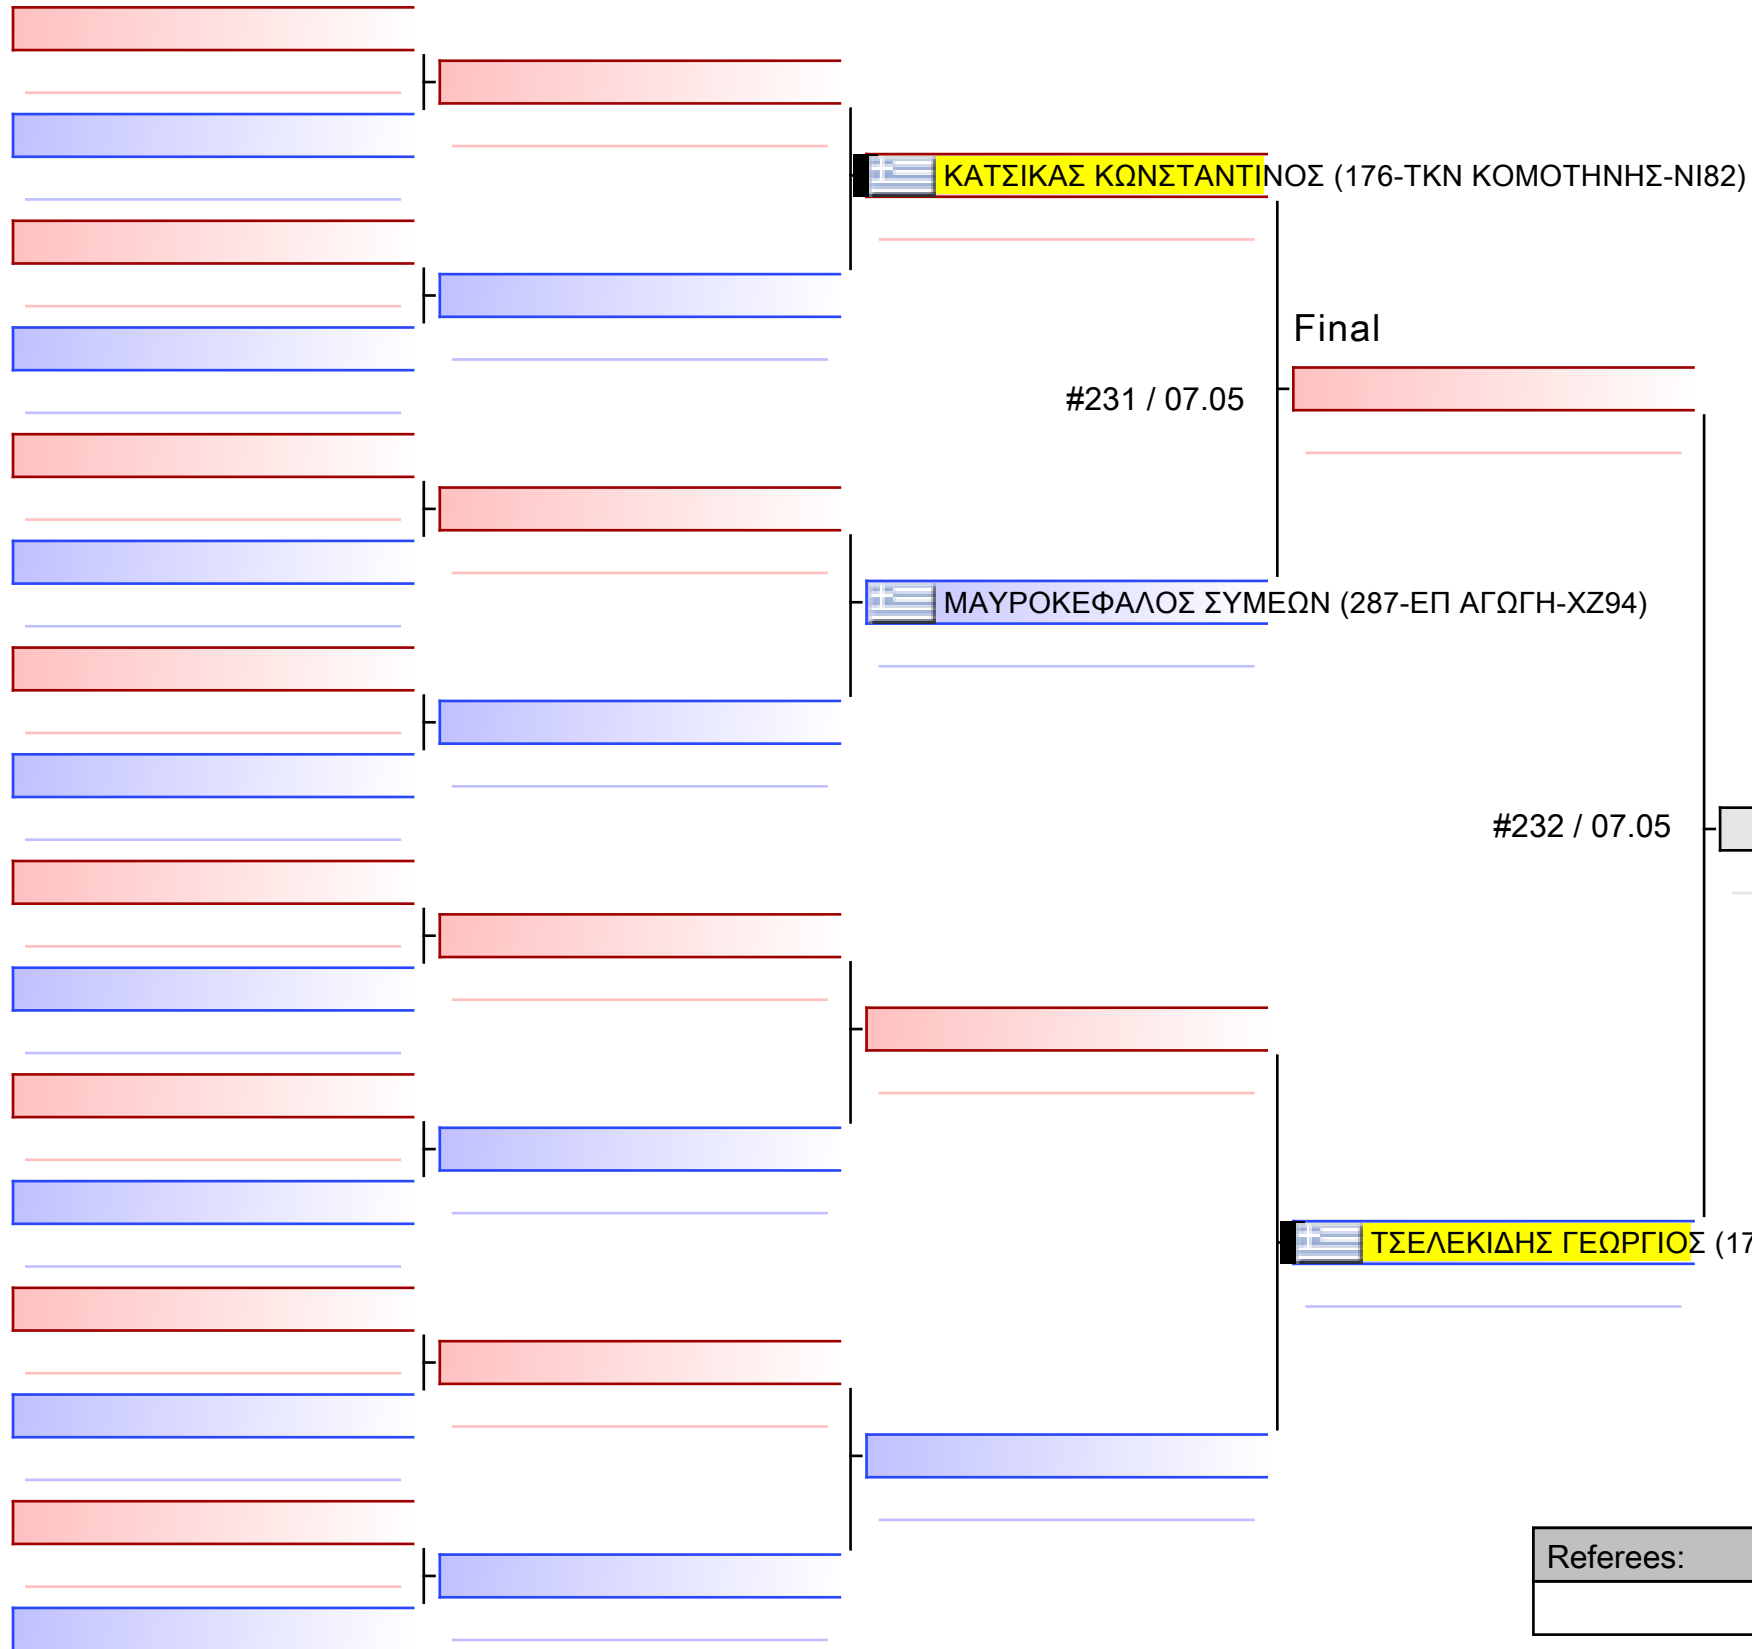

Final

#56 / 07.05

#57 / 07.05

[Original]

Table with 6 empty rows for original match details.

Referees table with 4 columns and 2 rows.

[Original]

Referees:			

[Original]

Referees:			

[Original]

Table with 6 empty rows for original data entry.

Referees table with 4 columns and 2 rows.

www.sportdata.org

Final

 ΕΛΕΥΘΕΡΙΑΔΗ ΜΑΡΙΝΑ-ΡΑΦΑΗΛΙΑ (287-ΕΠ ΑΓΩΓΗ-ΧΖ94)