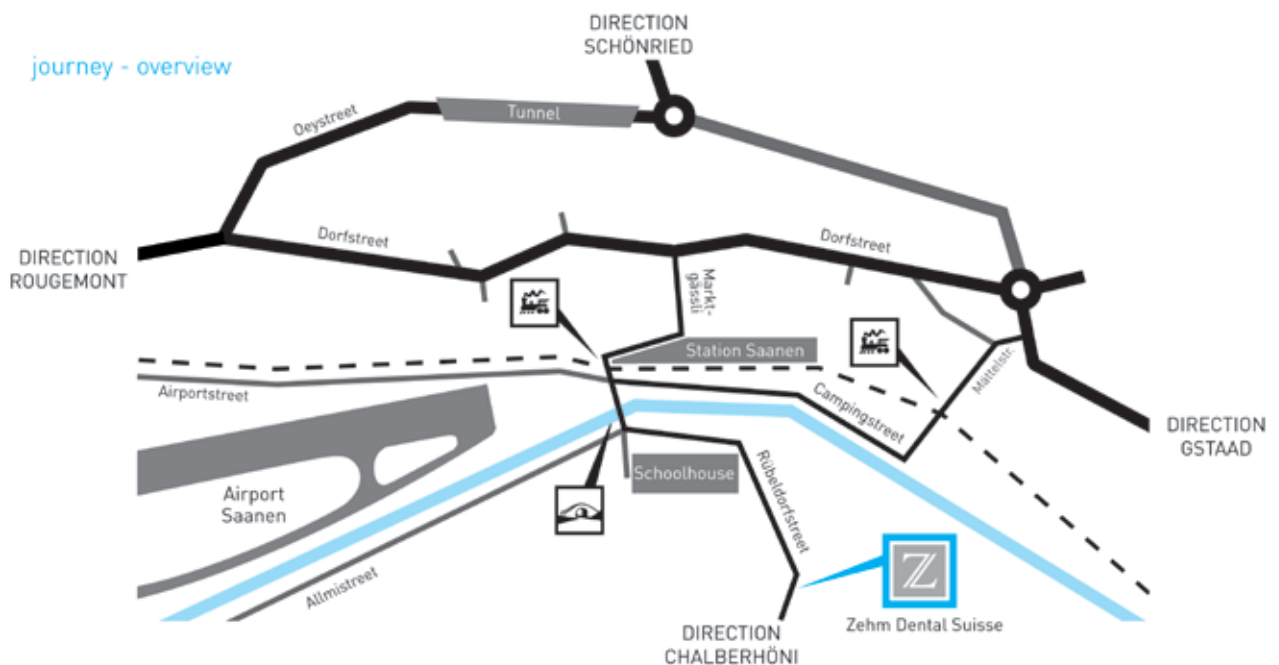

DIRECTIONS TO THE PRACTICE

FROM ROUGEMONT

- When you drive toward Saanen, there is a street on the right which is marked with direction signs. This is the Dorfstrasse.
- Follow it, until the point where it is closed to through traffic.
- On the right is the street „Markt-gässli“. Turn on to this street and drive about 300 meters straight ahead to the Saanen train station.
- Turn right in front of the train station and drive across the train station courtyard. Cross over the tracks on the left (watch for the sign “Zahnarzt”) and drive straight ahead over a bridge across the river.
- Then turn left on to the Rübeldorfstrasse. The practice is about 500 meters further on the left hand side of the street in the ground floor of a dark brown chalet.

FROM SCHÖNRIED

- At the traffic circle, drive toward Rougemont.
- About 300 meters after you drive through the tunnel turn left into the street where the direction signs are.
- Now drive on the Dorfstrasse, until the point where it is closed to through traffic.
- On the right is the street „Markt-gässli“. Turn on to this street and drive about 300 meters straight ahead to the Saanen train station.
- Turn right in front of the train station and drive across the train station courtyard. Cross over the tracks on the left (watch for the sign “Zahnarzt”) and drive straight ahead over a bridge across the river.
- Then turn left on to the Rübeldorfstrasse. The practice is about 500 meters further on the left hand side of the street in the ground floor of a dark brown chalet.