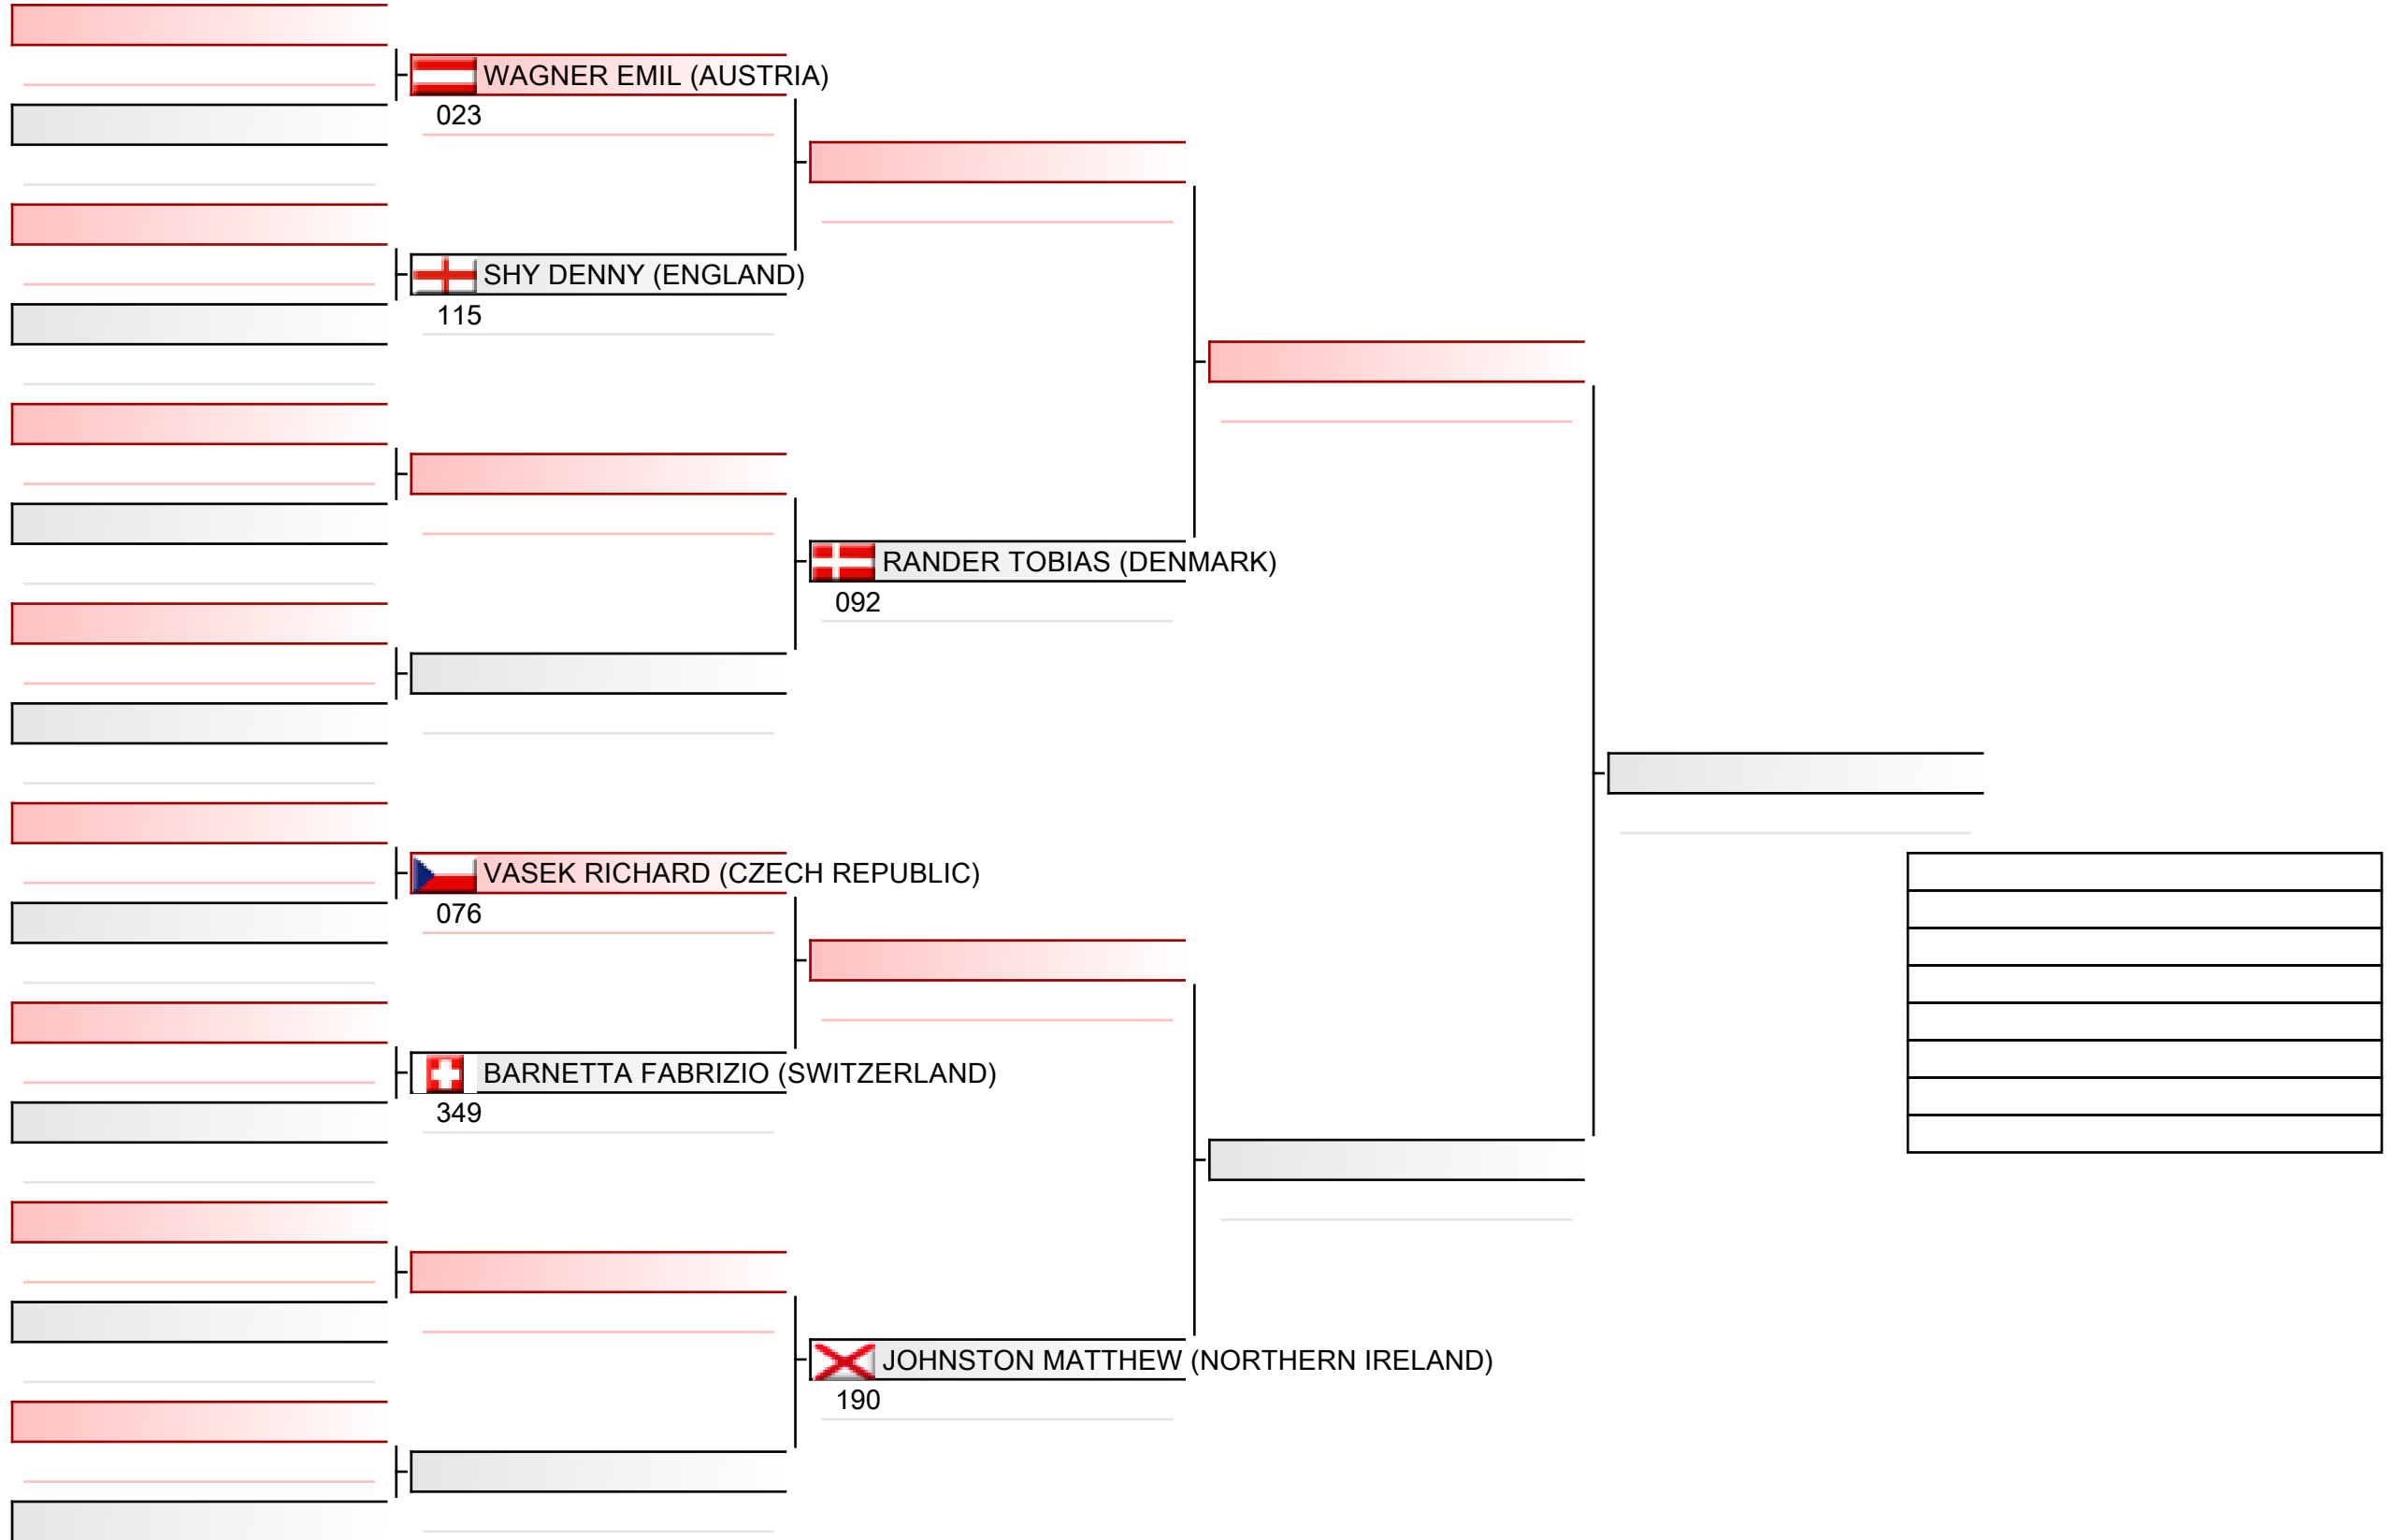

Cadet men individual kata

ESKA European Shotokan Karate-do Championship 2022, Grüzefeldstrasse 36, 8400 Winterthur, SUI

2022-12-02

Tatami
2 14:00

Pool
4/4