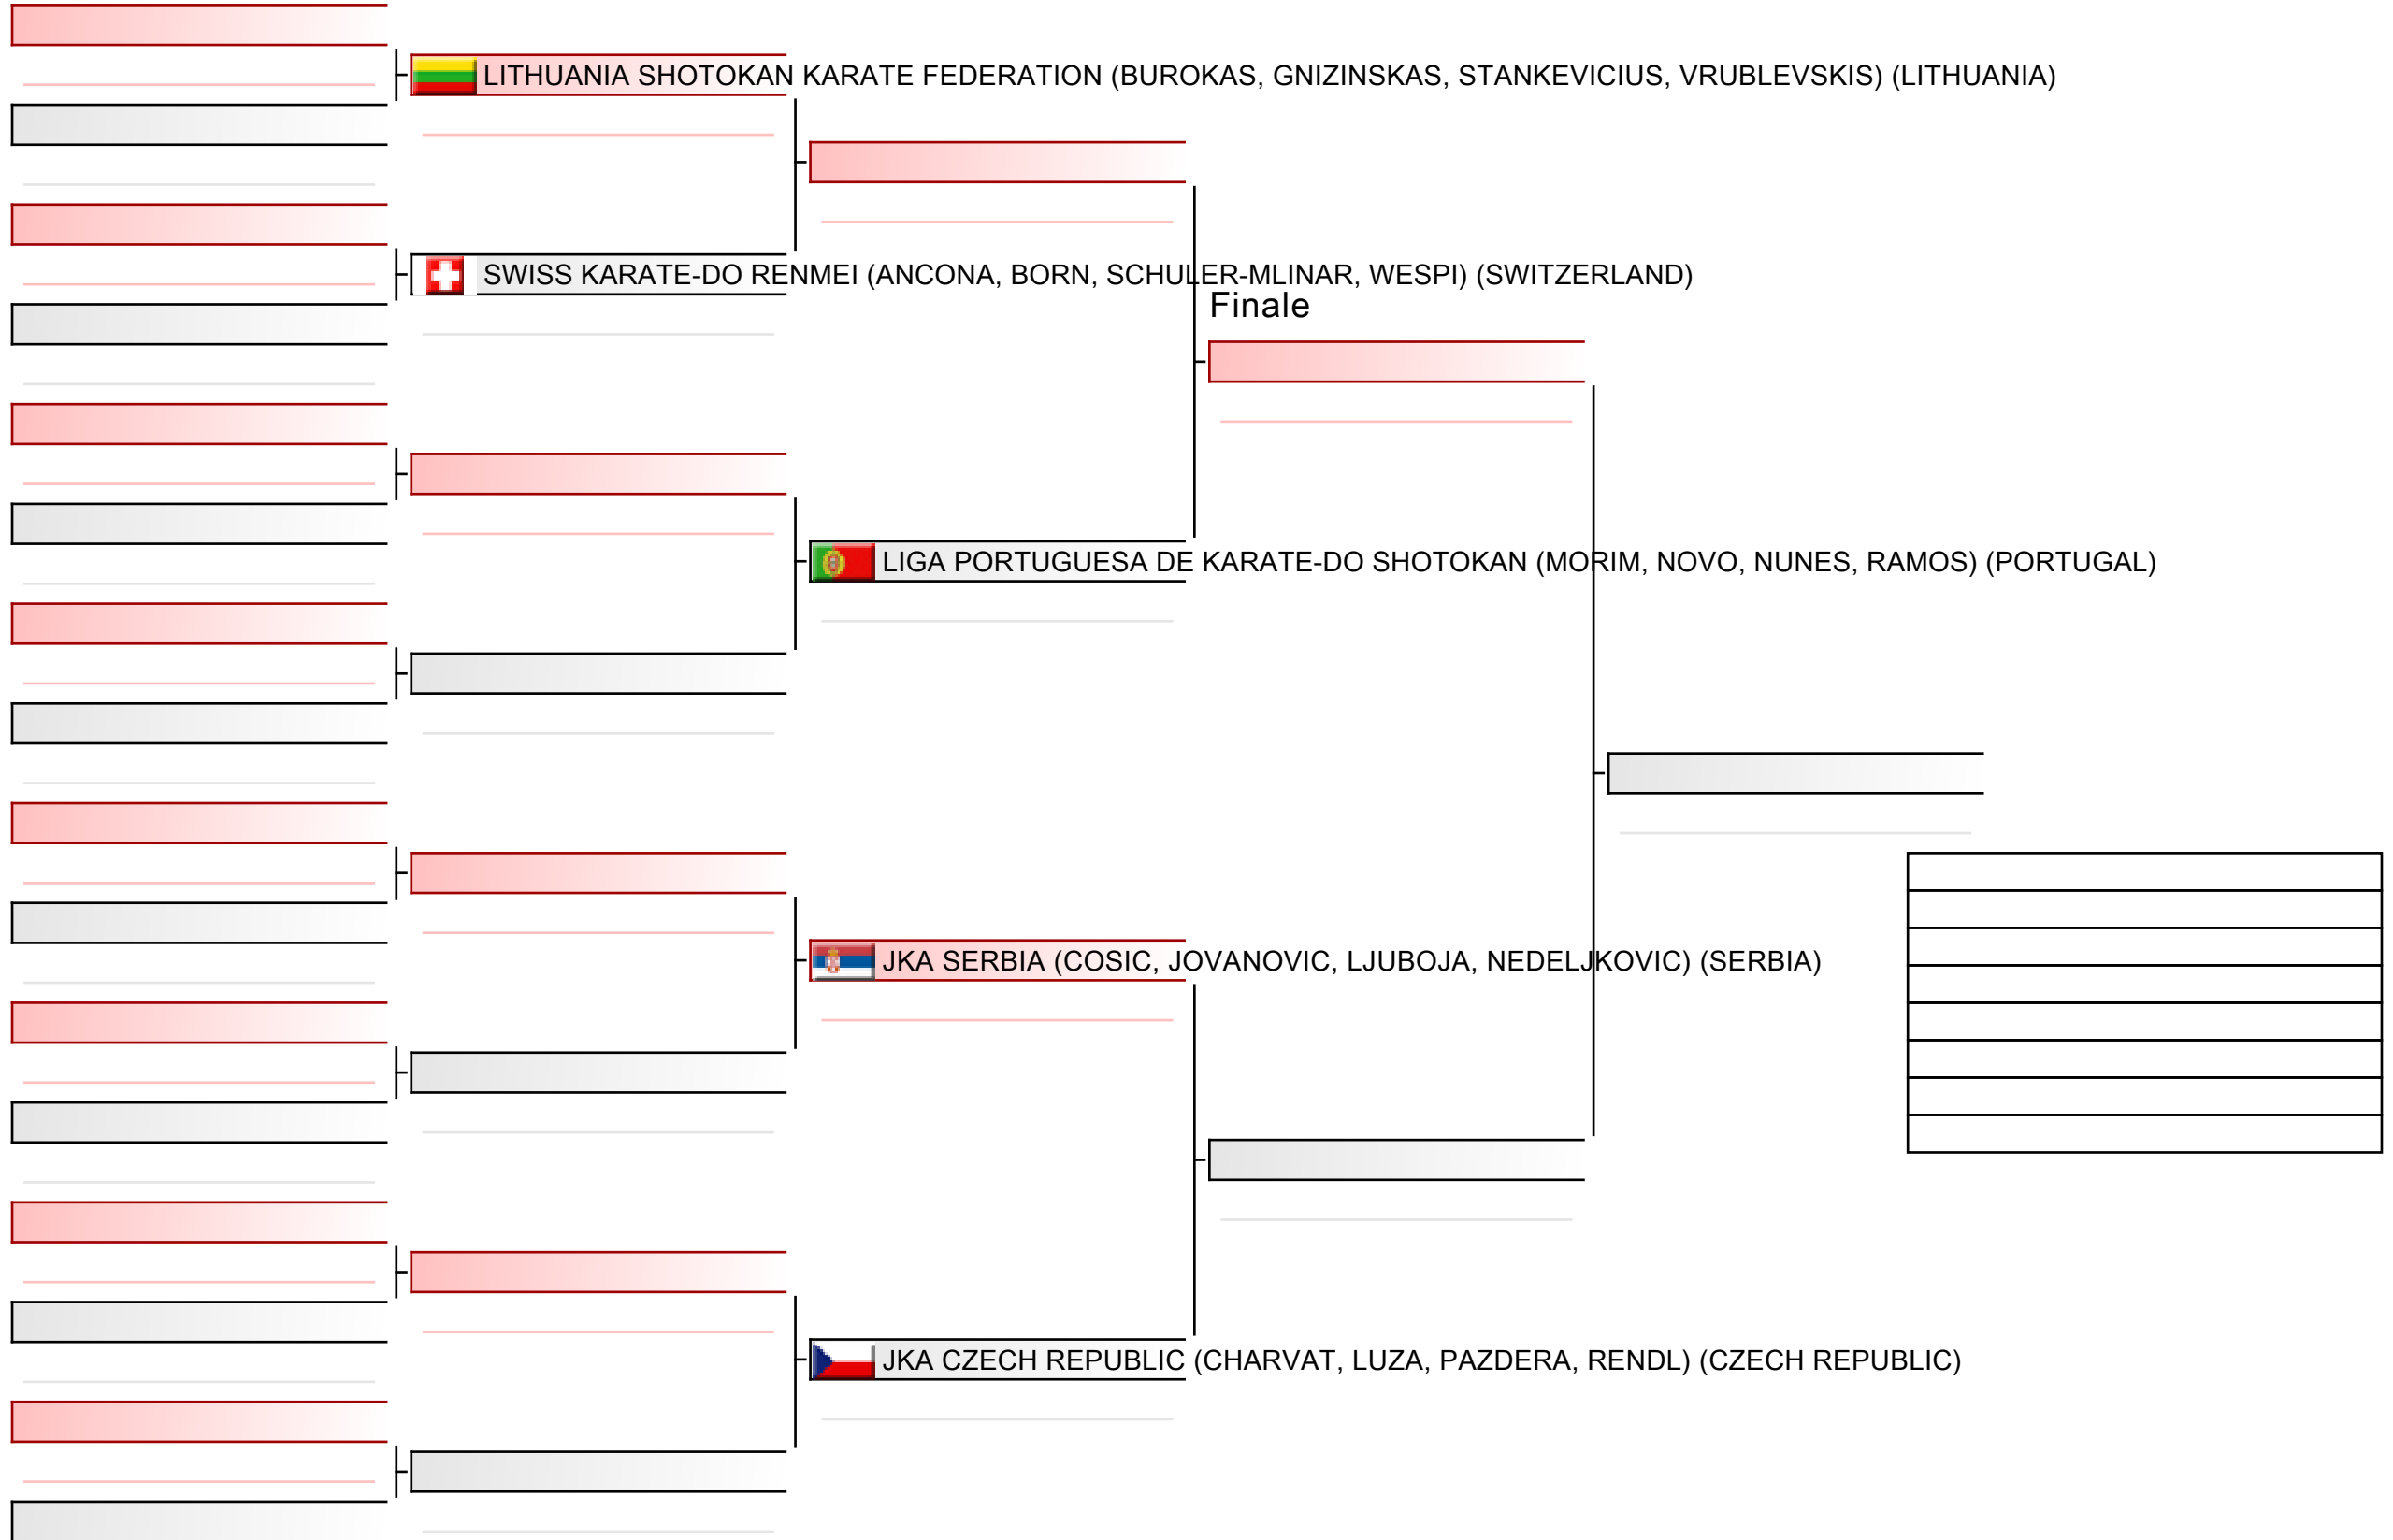

Cadet men team kumite

ESKA European Shotokan Karate-do Championship 2022, Grüzefeldstrasse 36, 8400 Winterthur, SUI

2022-12-02

Tatami
2 15:25

Pool
1/1