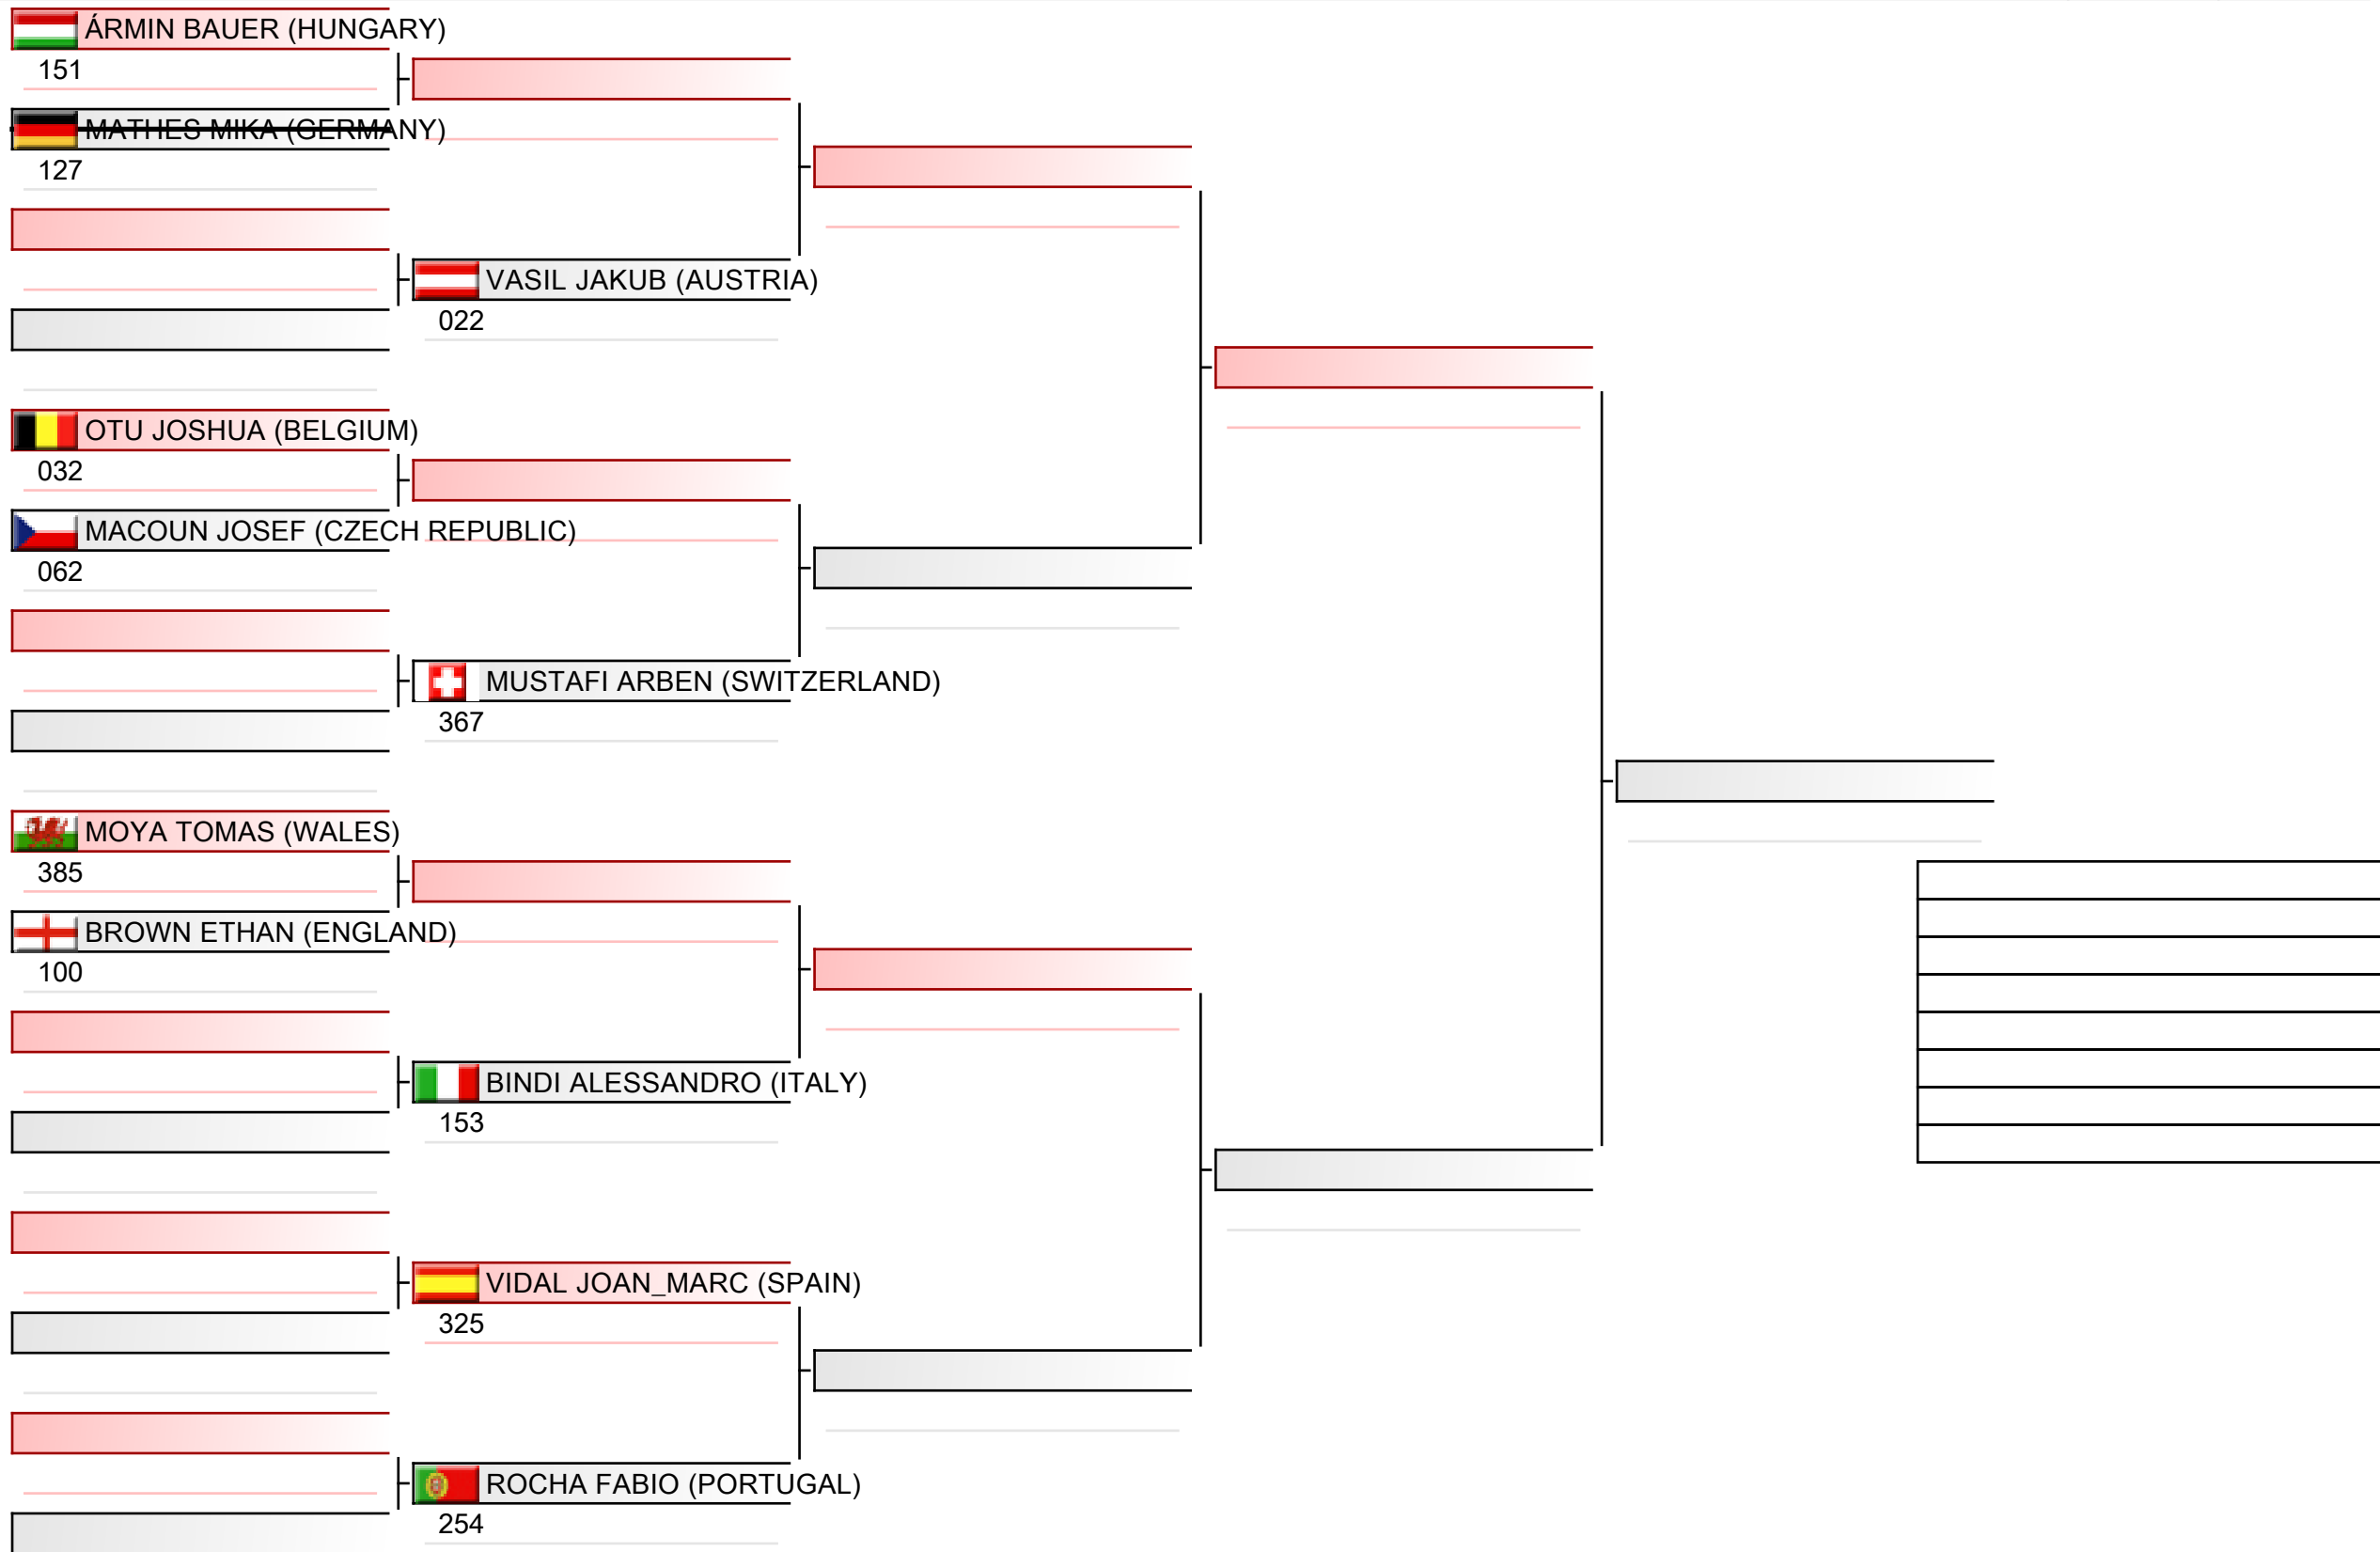

Junior men individual kata

ESKA European Shotokan Karate-do Championship 2022, Grüzefeldstrasse 36, 8400 Winterthur, SUI

2022-12-03

Tatami
2 09:45

Pool
3/4