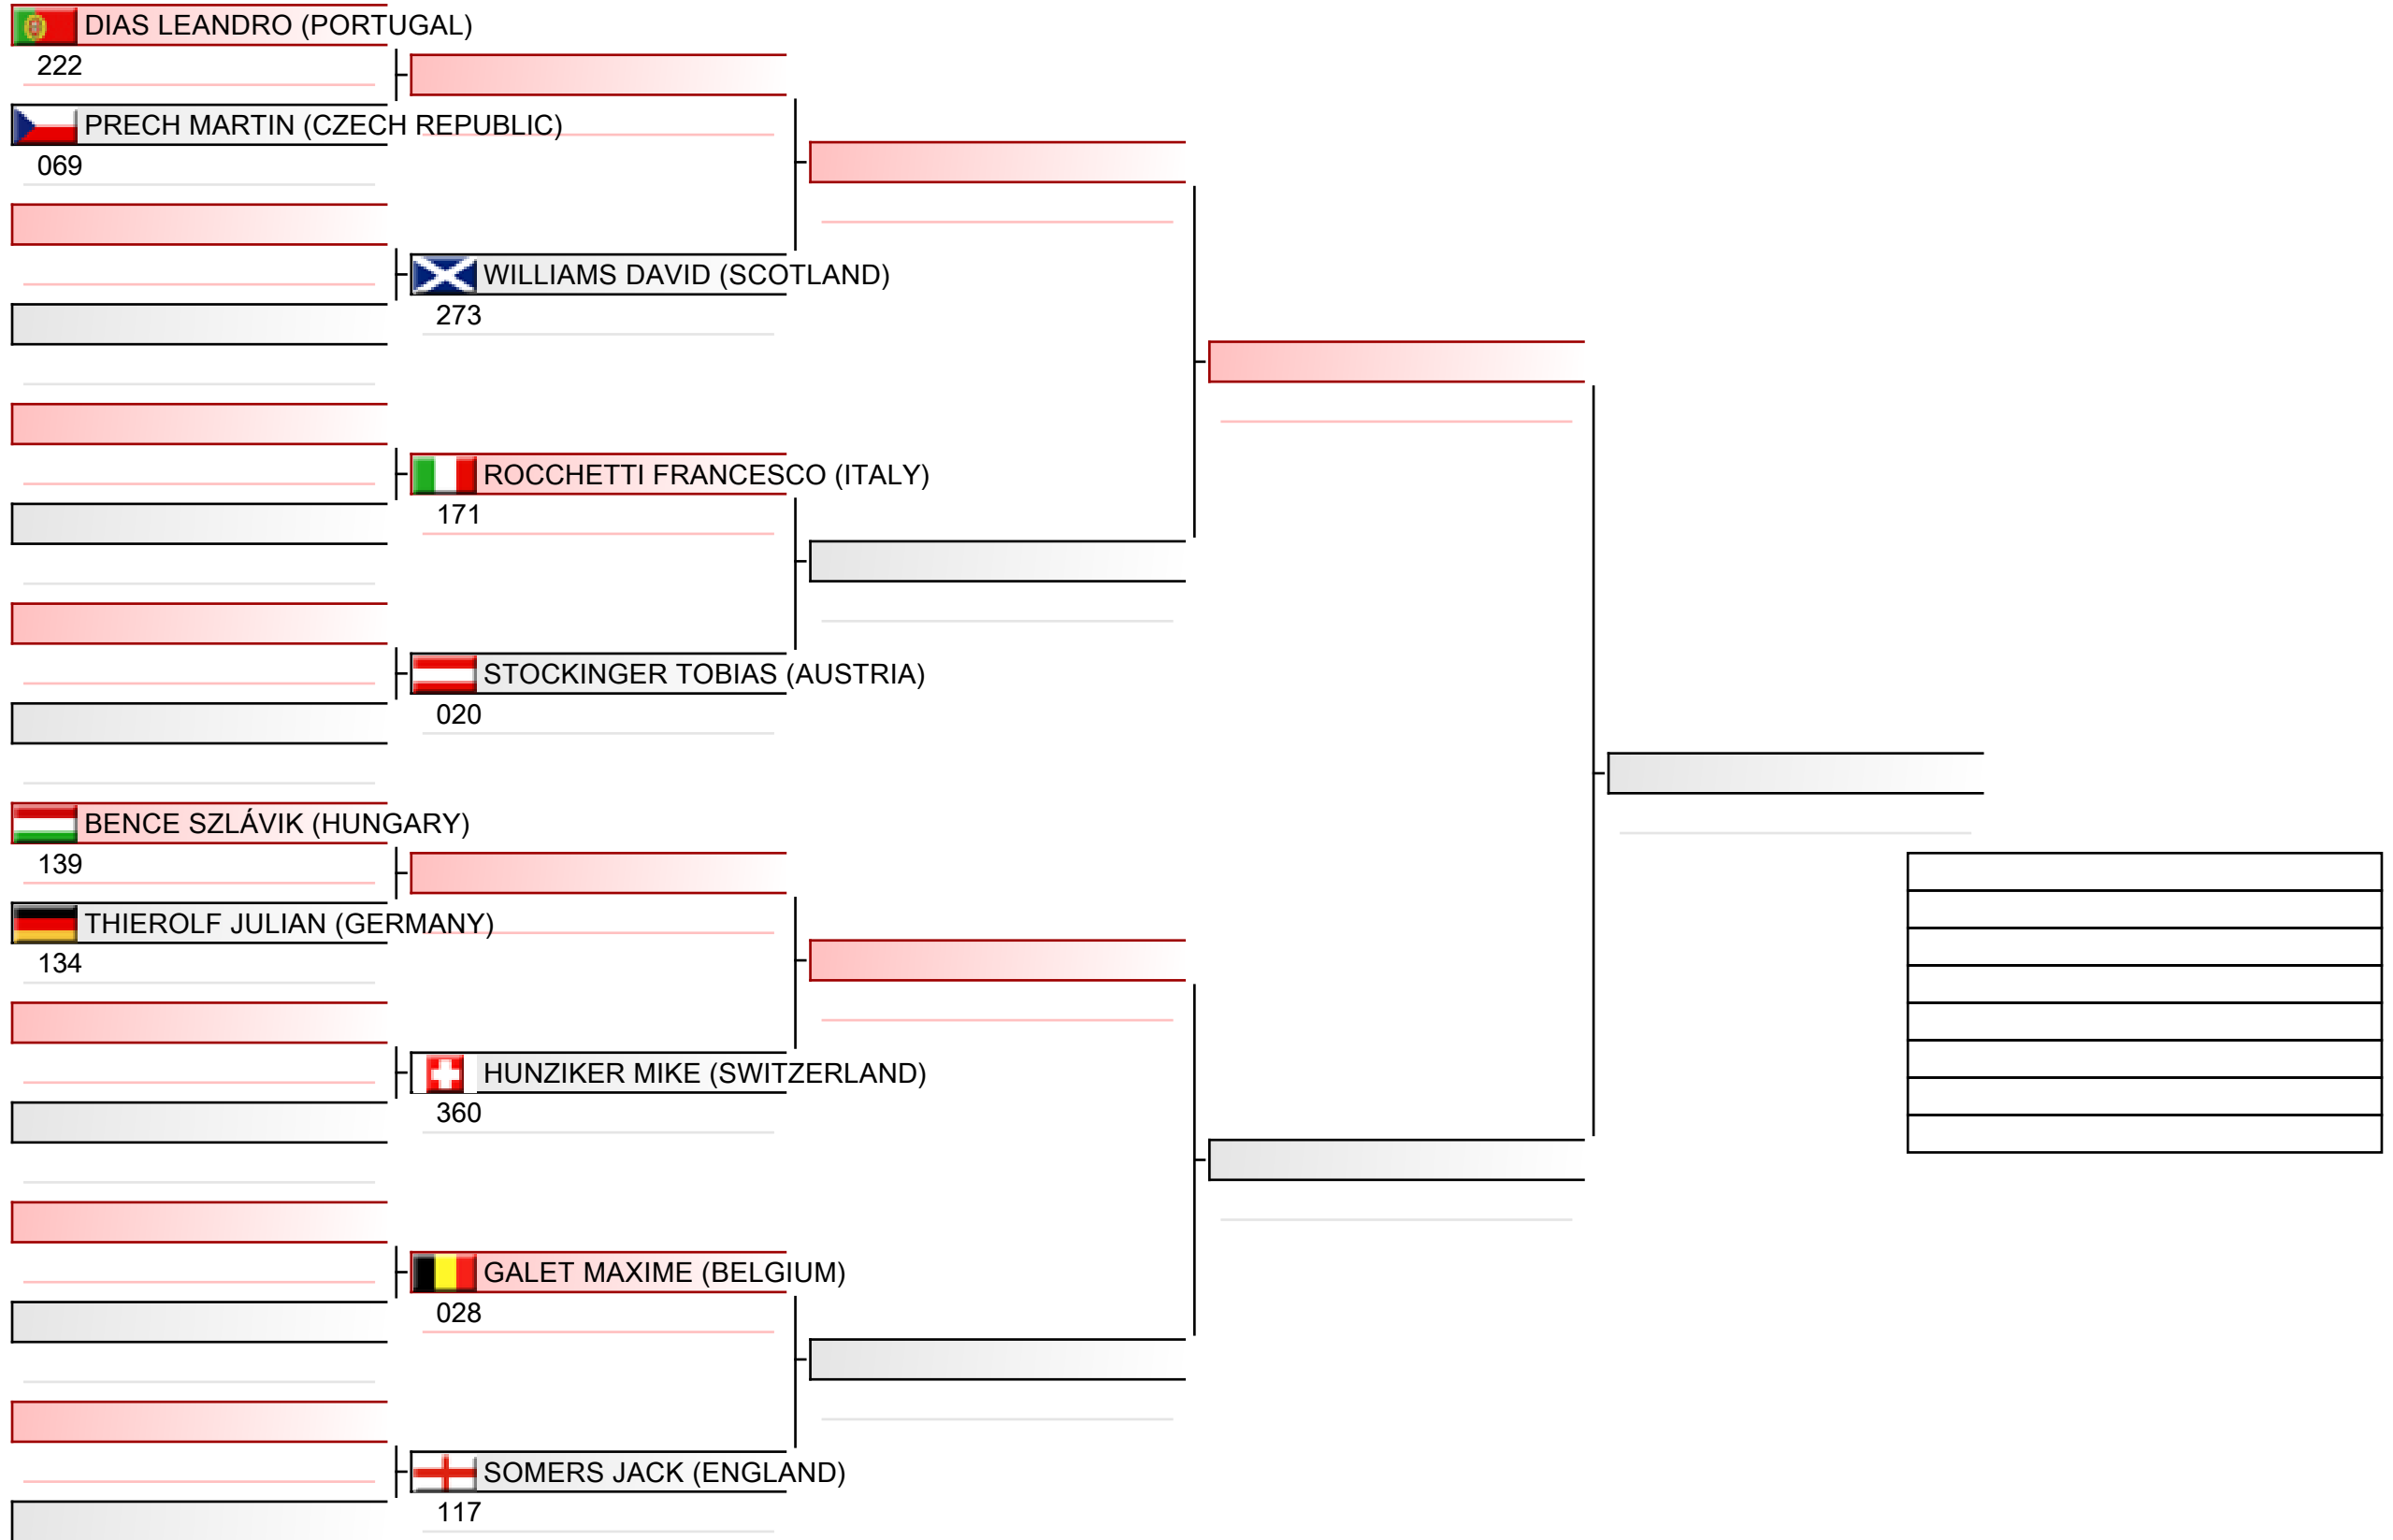

Senior men individual kata

ESKA European Shotokan Karate-do Championship 2022, Grüzefeldstrasse 36, 8400 Winterthur, SUI

2022-12-04

Tatami
4 09:35

Pool
4/4