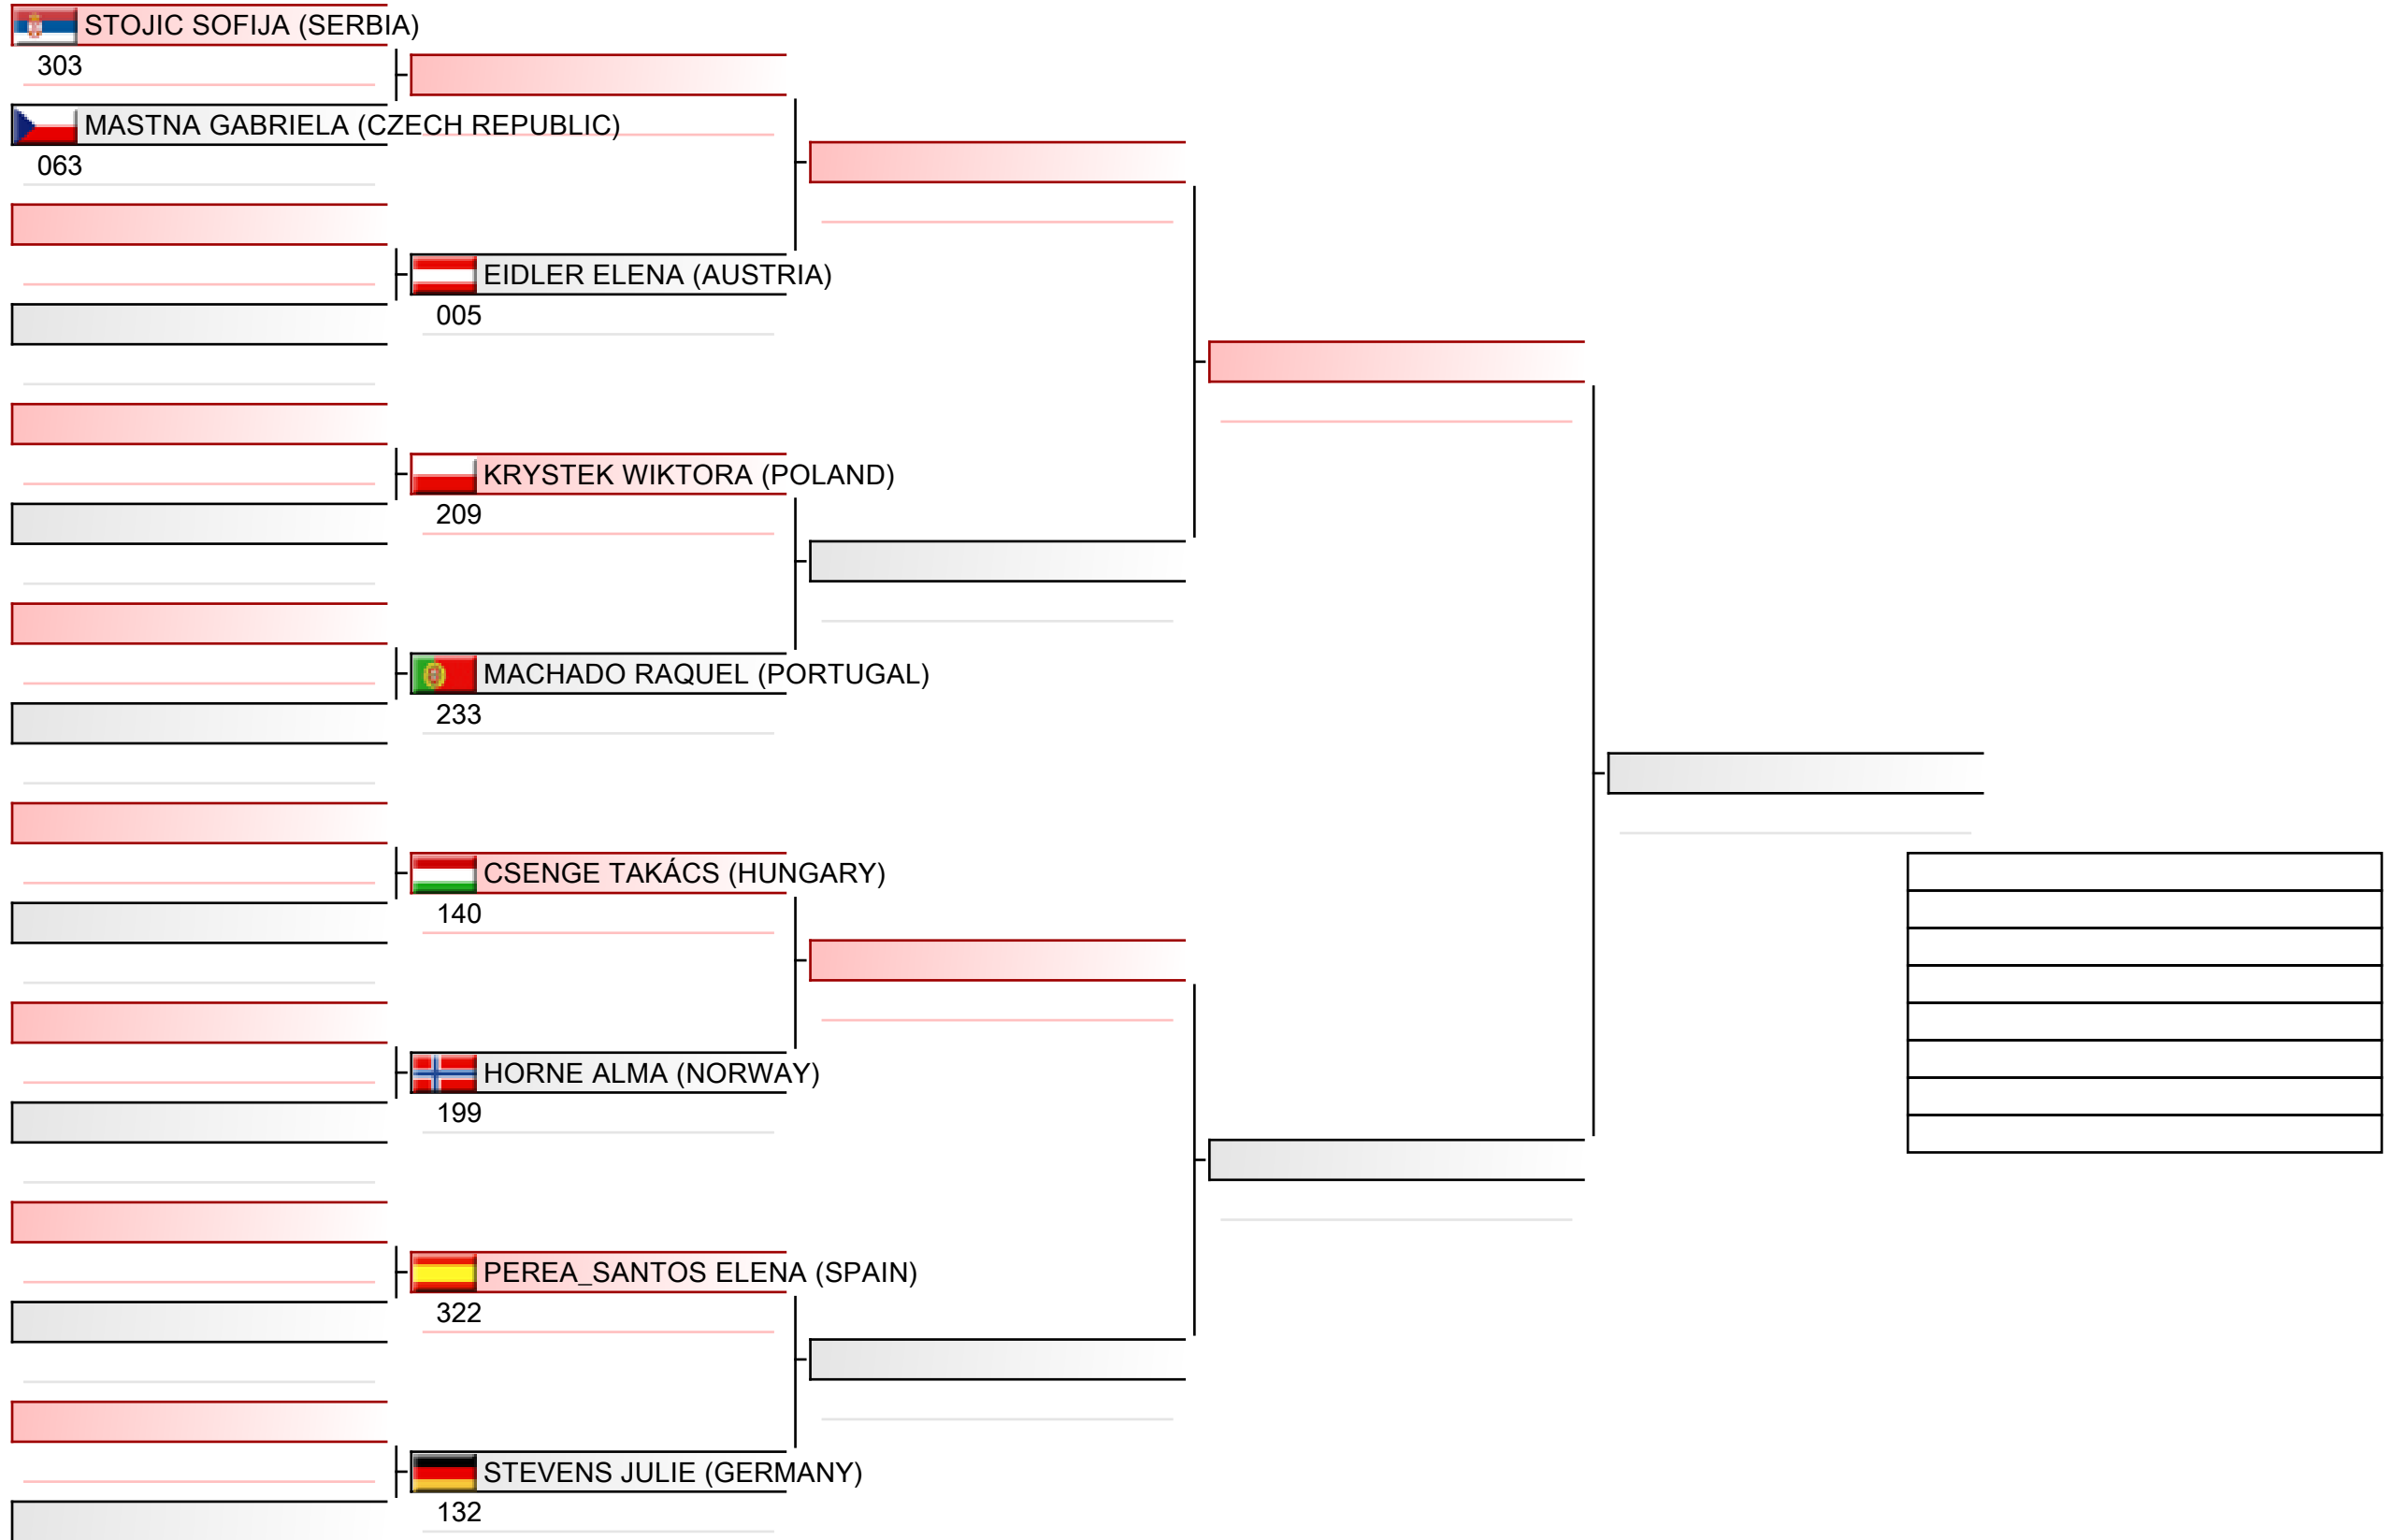

Cadet ladies individual kata

ESKA European Shotokan Karate-do Championship 2022, Grüzefeldstrasse 36, 8400 Winterthur, SUI

2022-12-02

Tatami
4 13:35

Pool
4/4