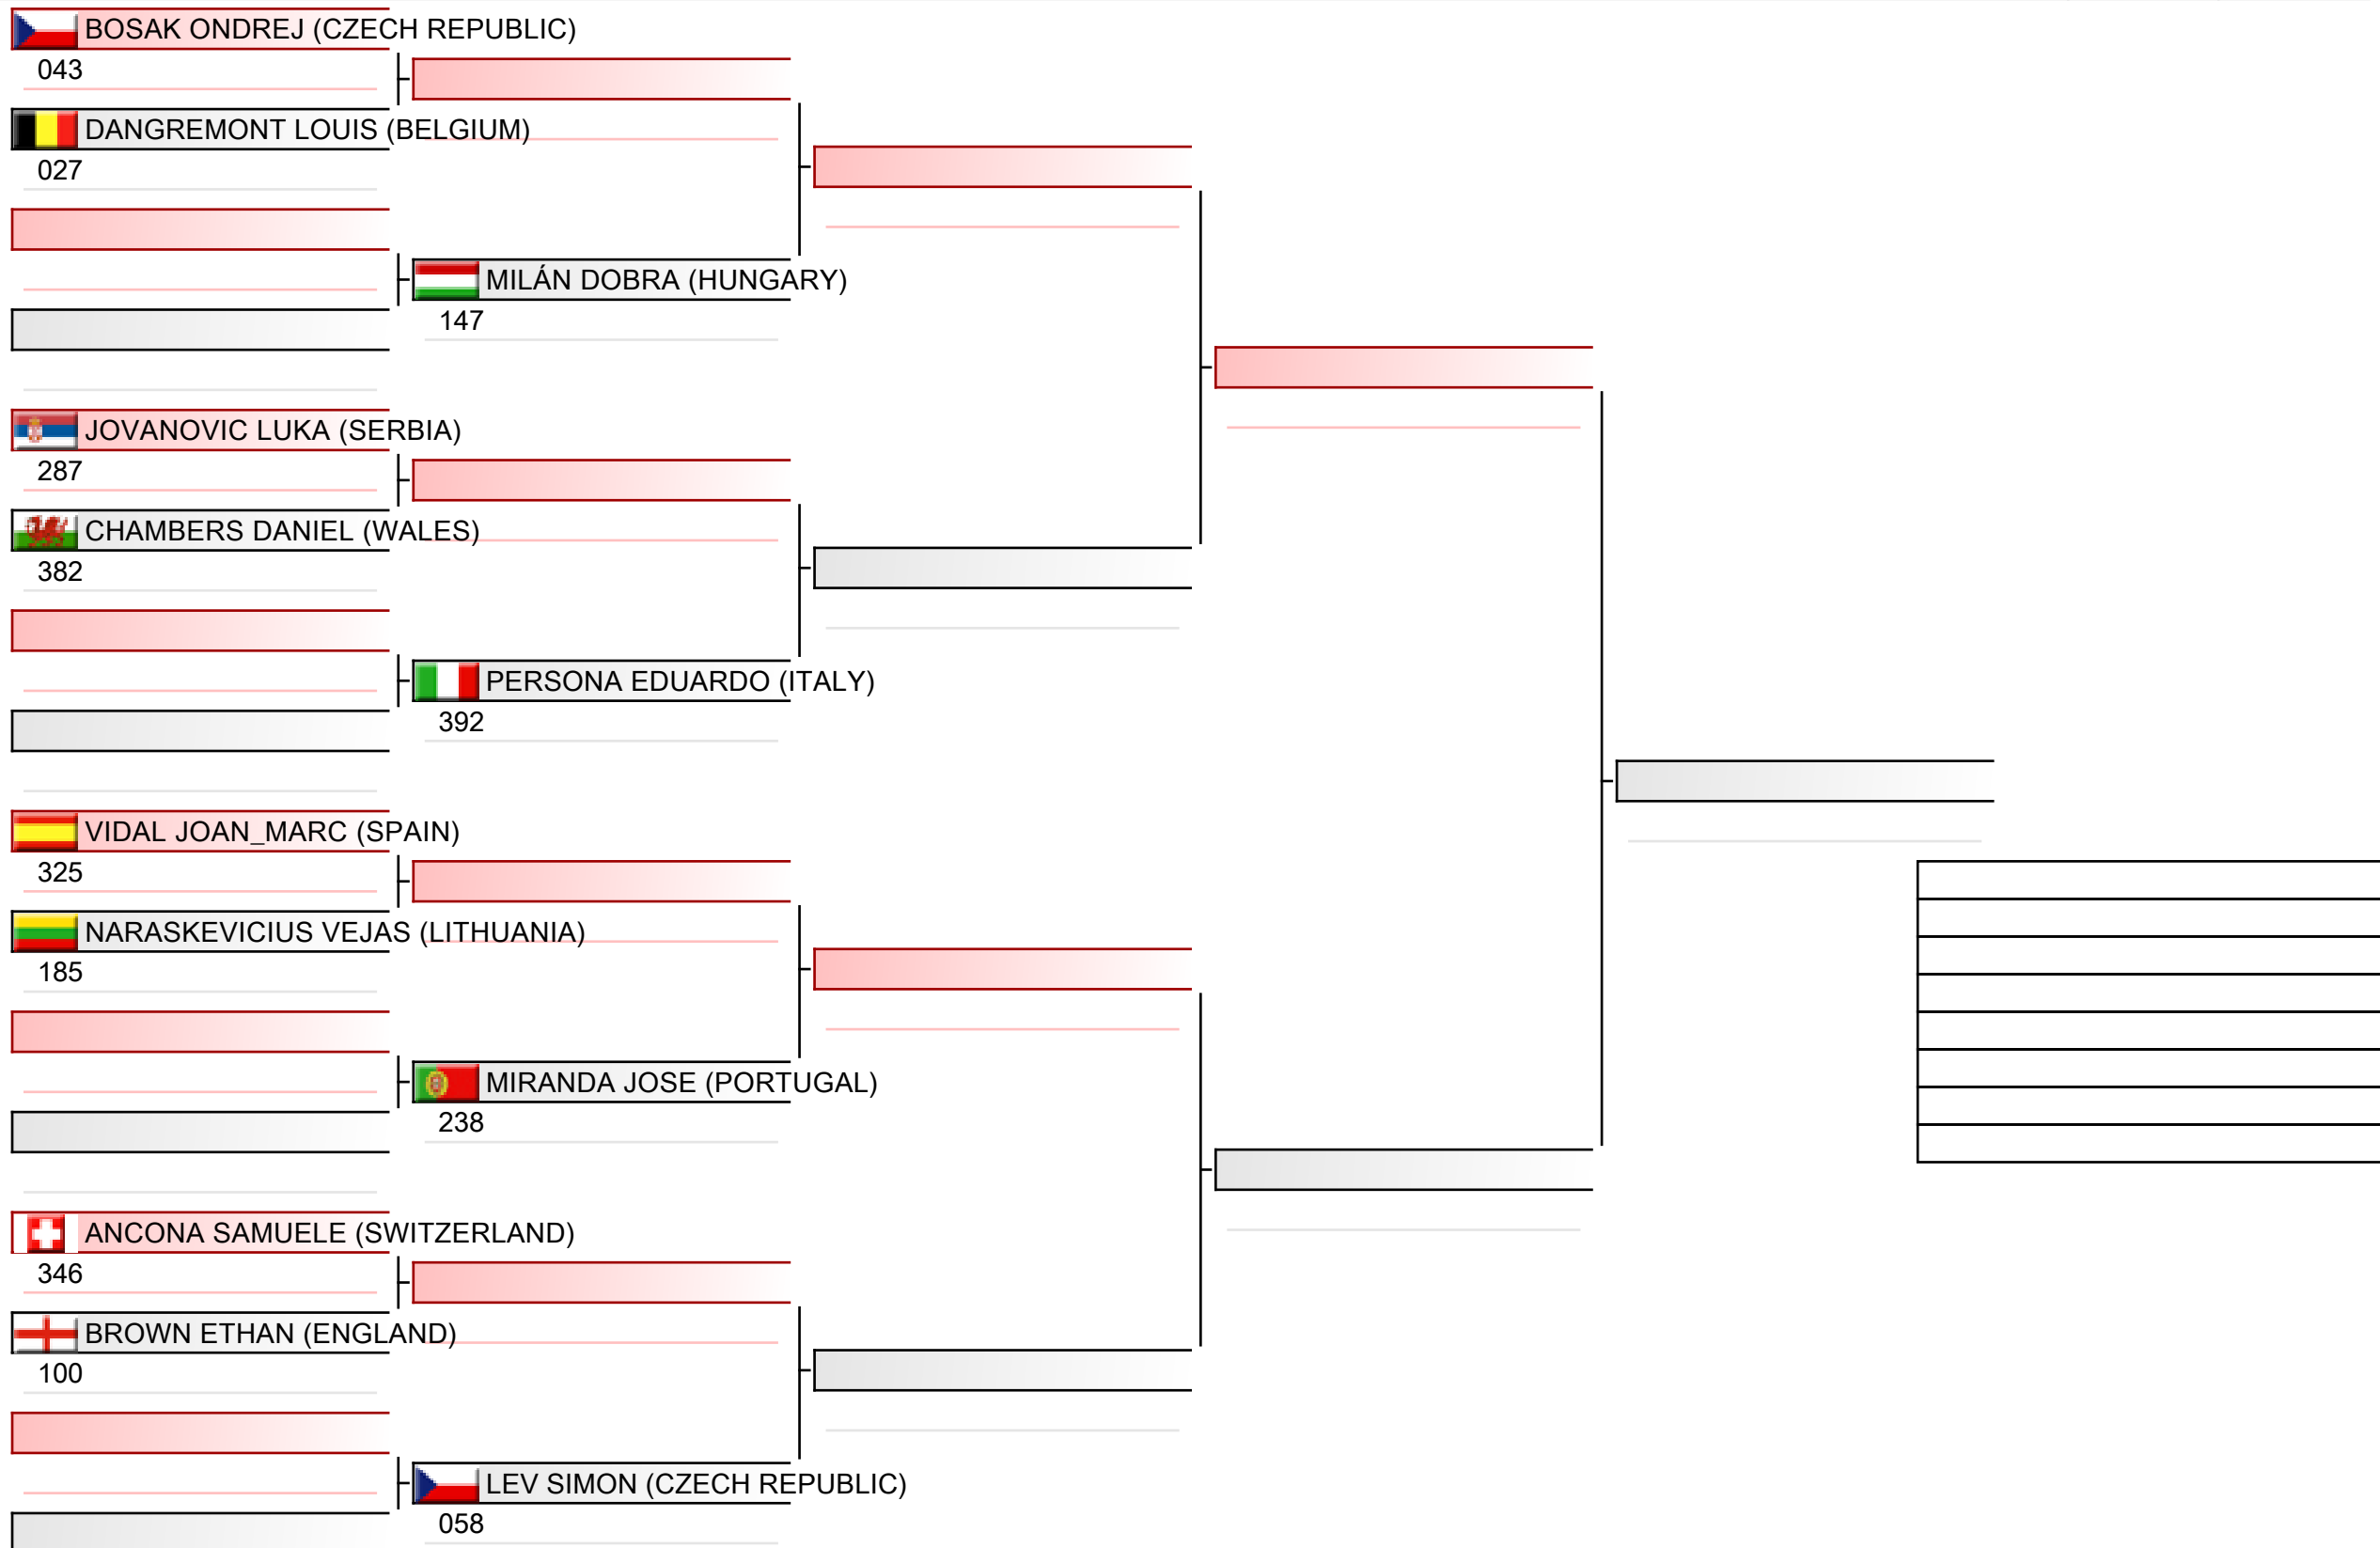

Junior men individual kumite

ESKA European Shotokan Karate-do Championship 2022, Grüzefeldstrasse 36, 8400 Winterthur, SUI

2022-12-03

Tatami
5 11:15

Pool
1/4