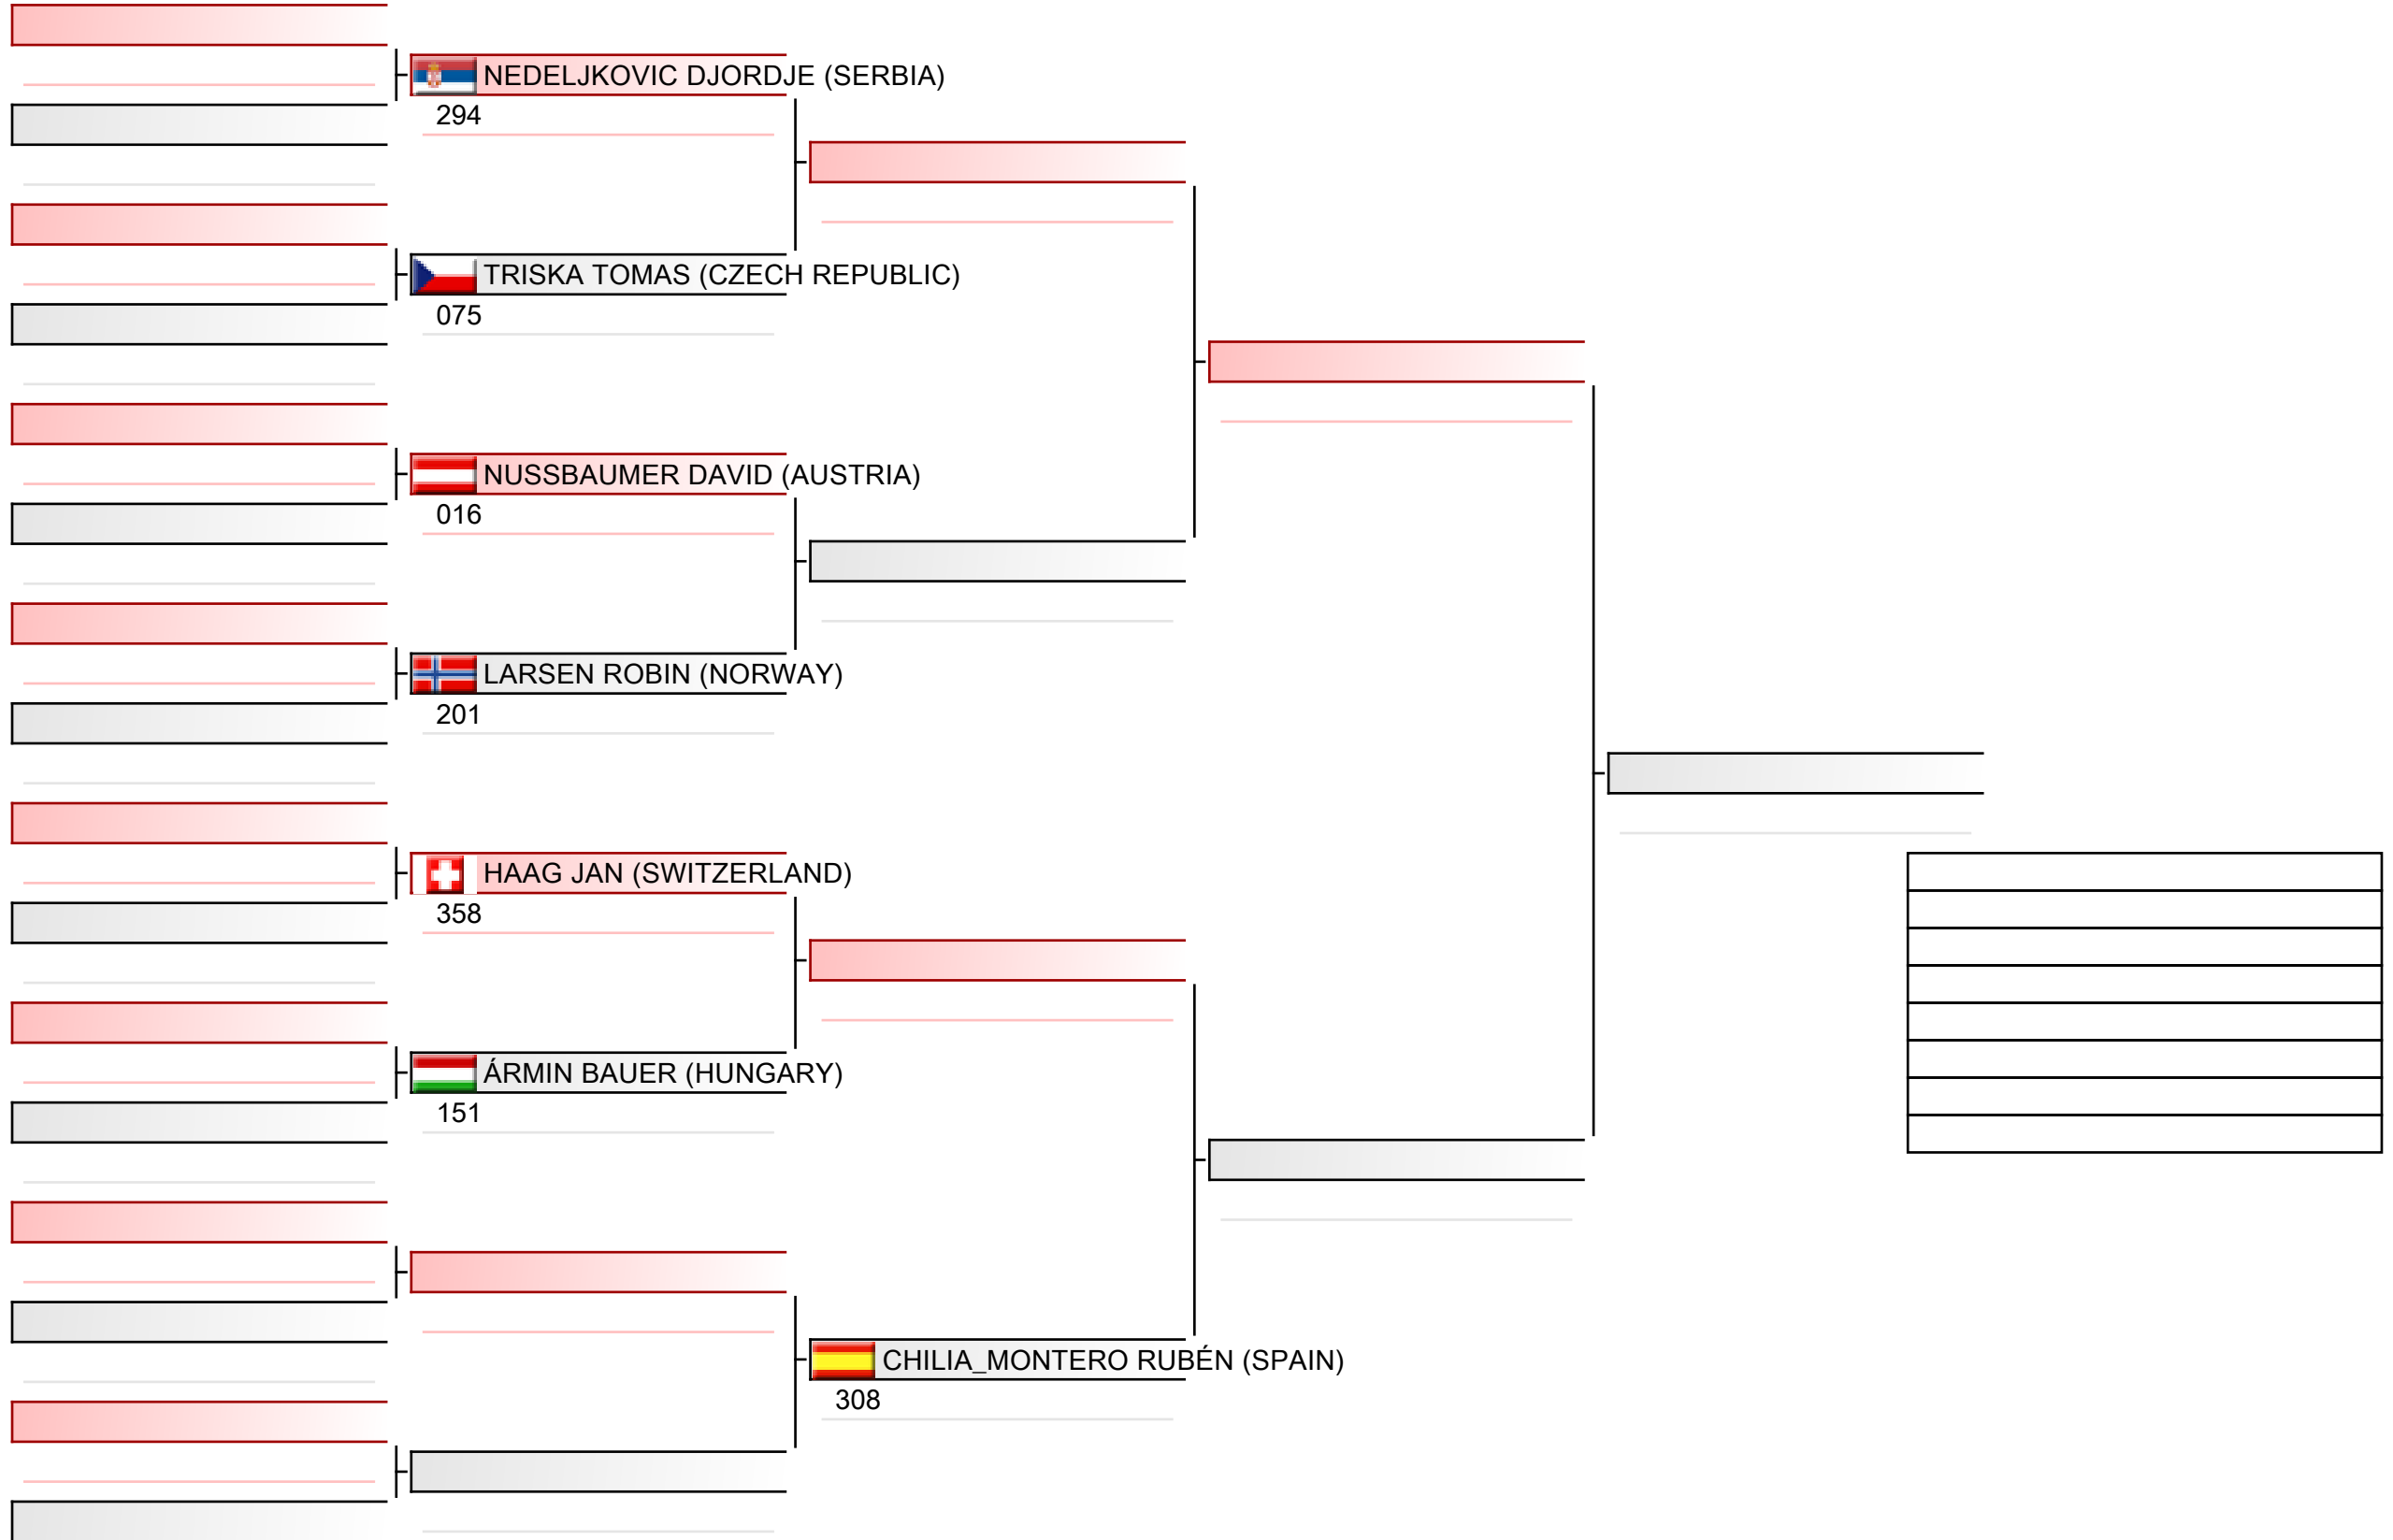

2022-12-02

Tatami
1 14:00

Pool
2/4

Cadet men individual kata

ESKA European Shotokan Karate-do Championship 2022, Grüzefeldstrasse 36, 8400 Winterthur, SUI

2022-12-02

Tatami
5 13:55

Pool
3/4