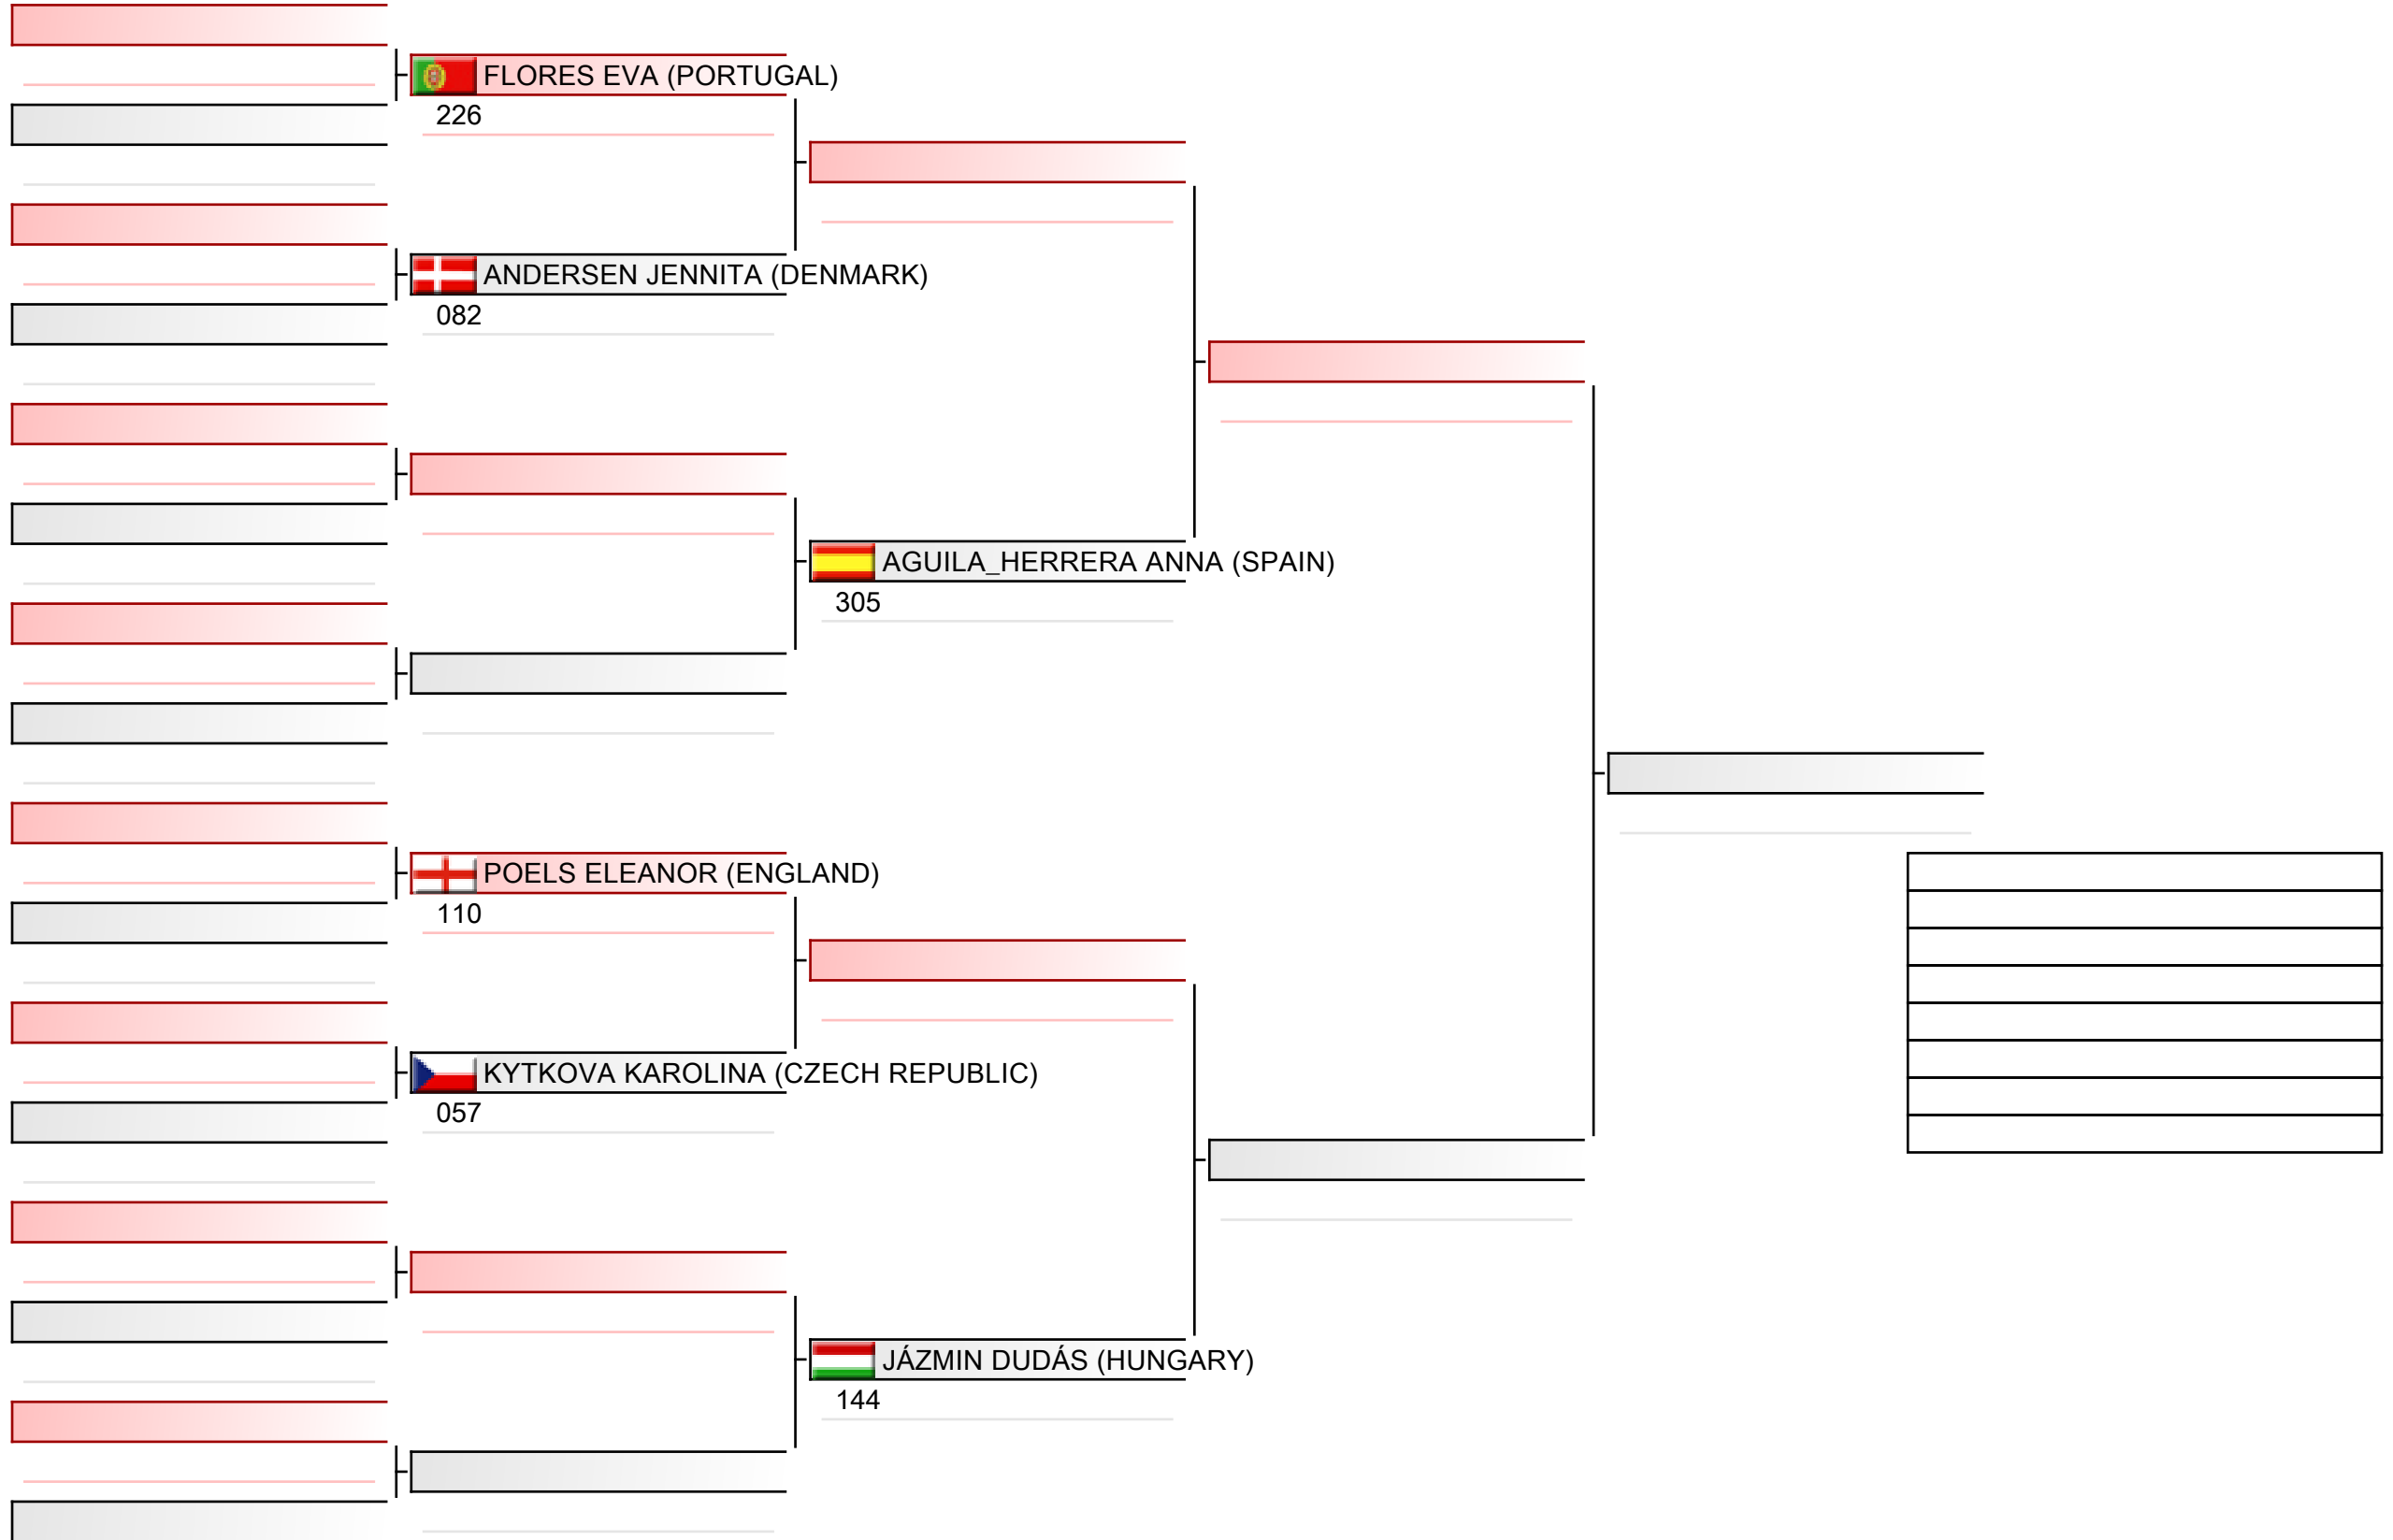

Cadet ladies individual kumite

ESKA European Shotokan Karate-do Championship 2022, Grüzefeldstrasse 36, 8400 Winterthur, SUI

2022-12-02

Tatami
5 14:15

Pool
3/4