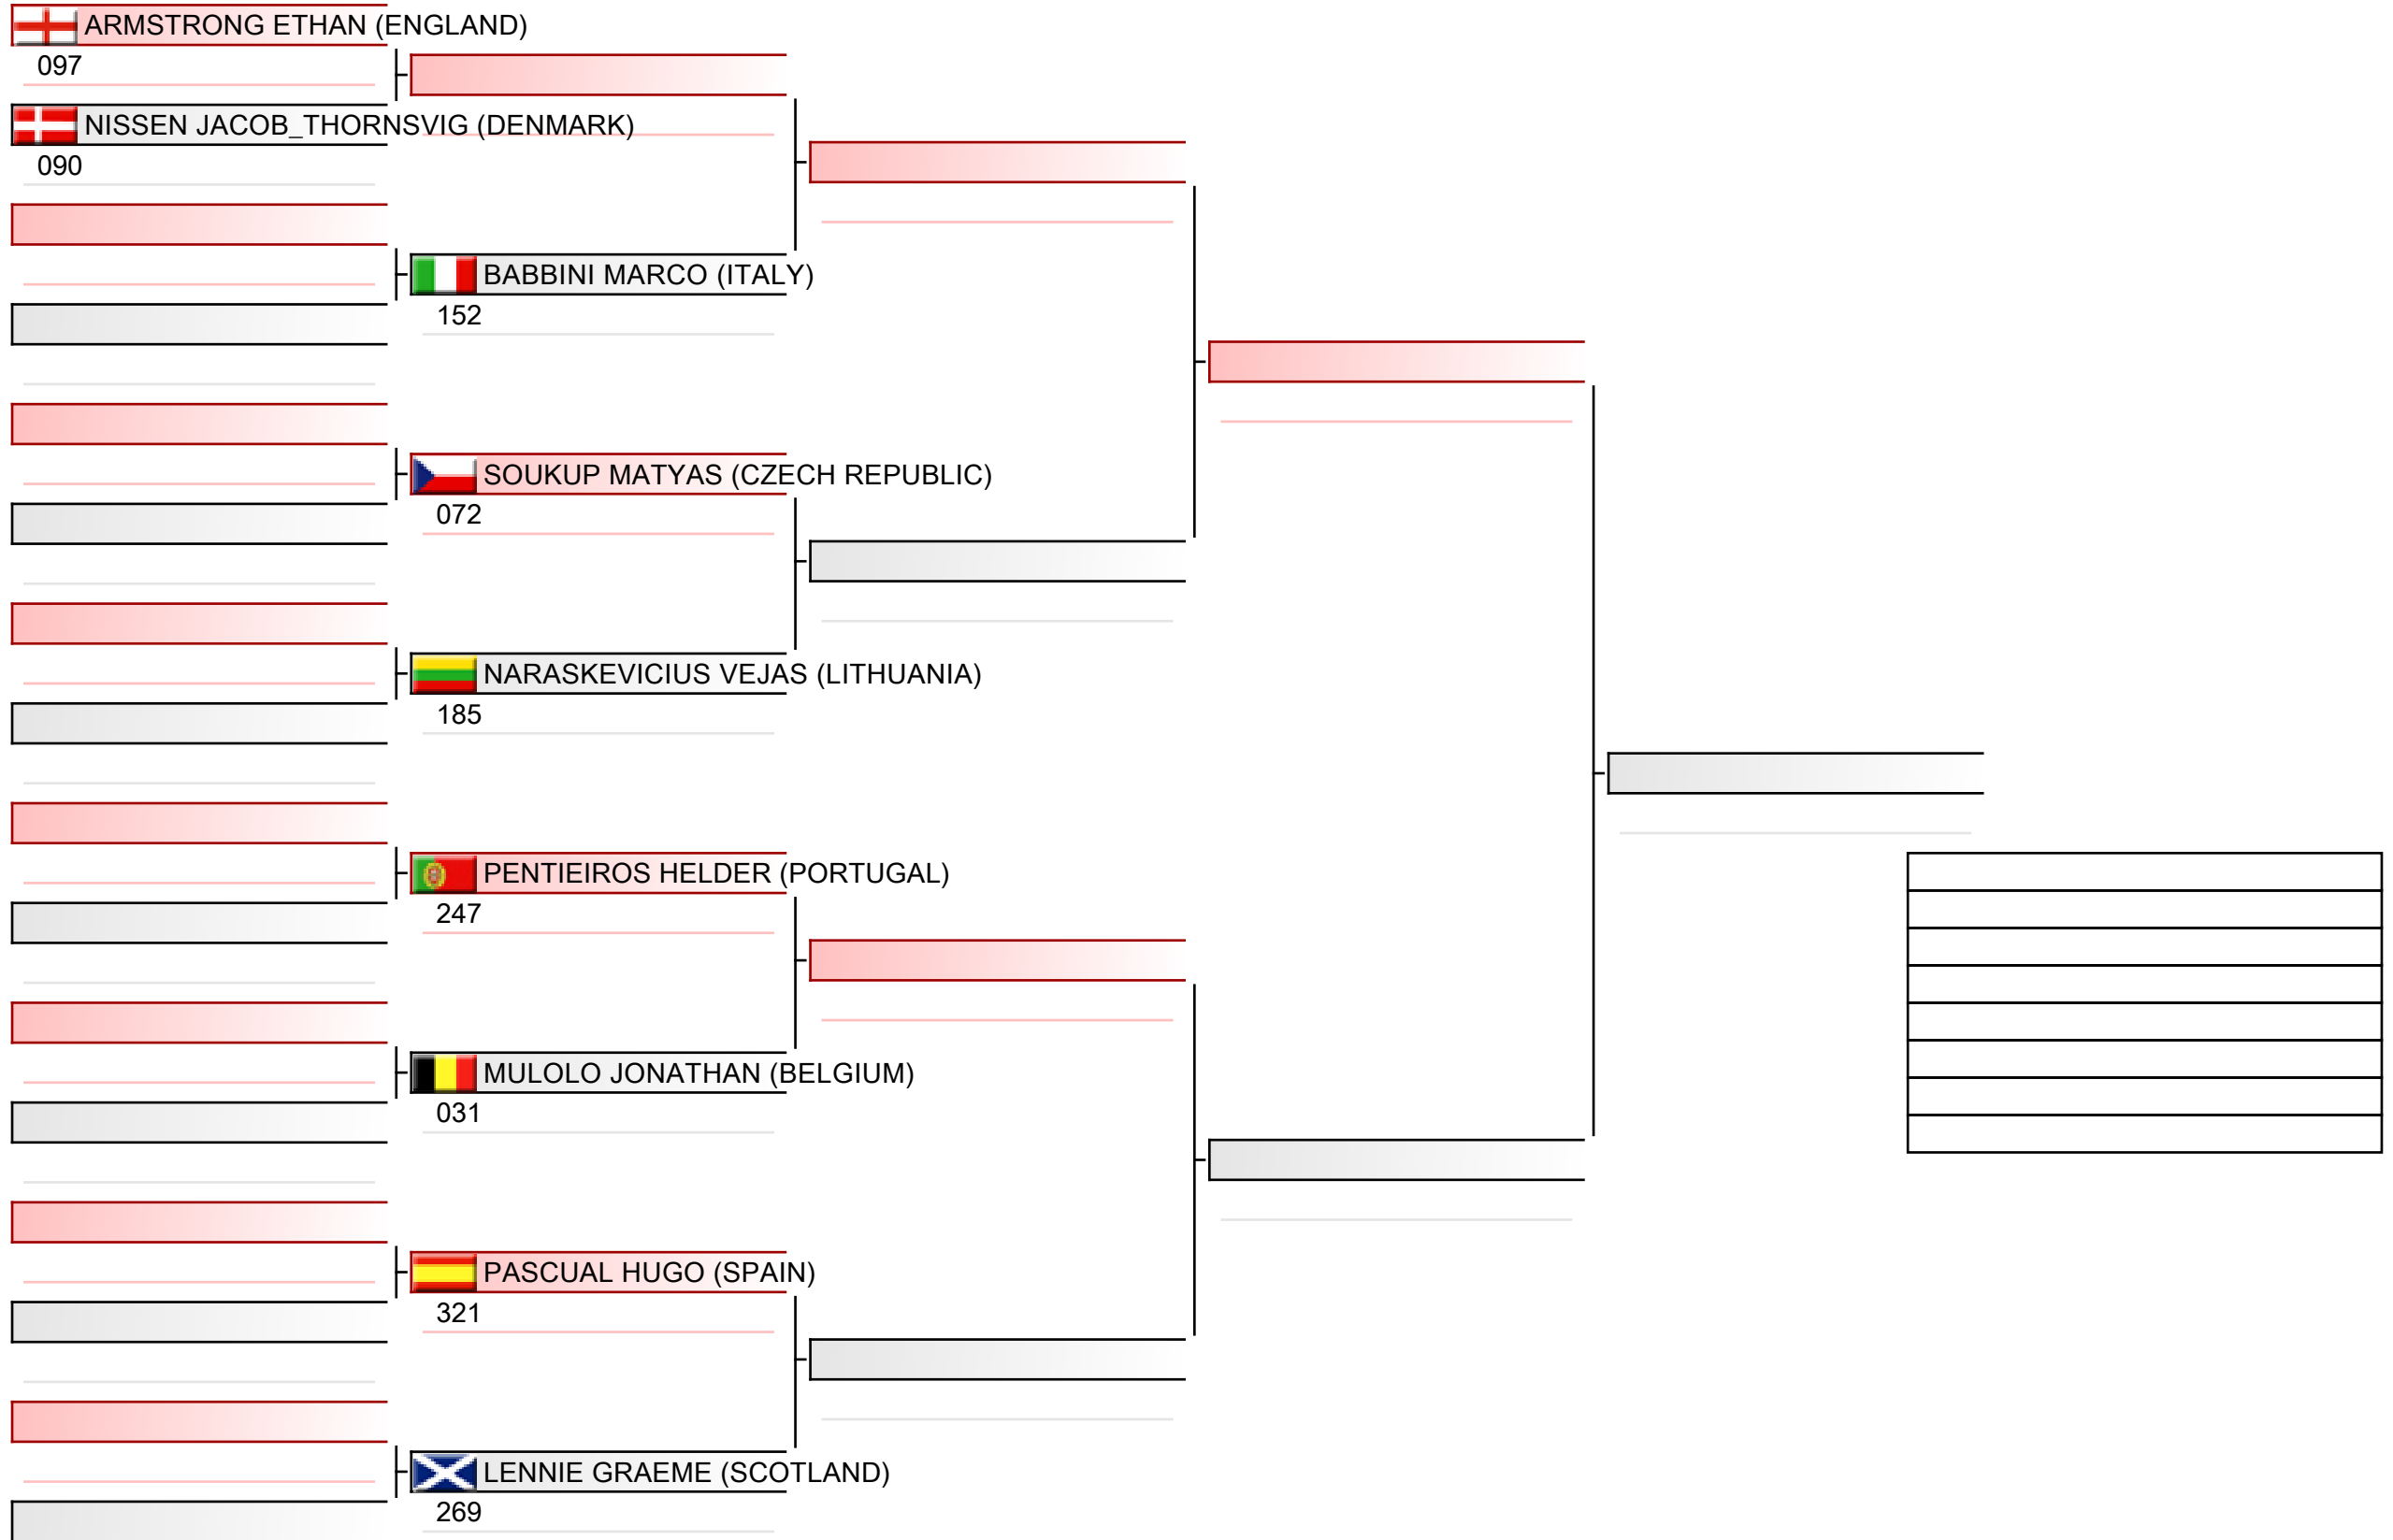

Senior men individual kumite

ESKA European Shotokan Karate-do Championship 2022, Grüzefeldstrasse 36, 8400 Winterthur, SUI

2022-12-04

Tatami
2 10:30

Pool
5/8