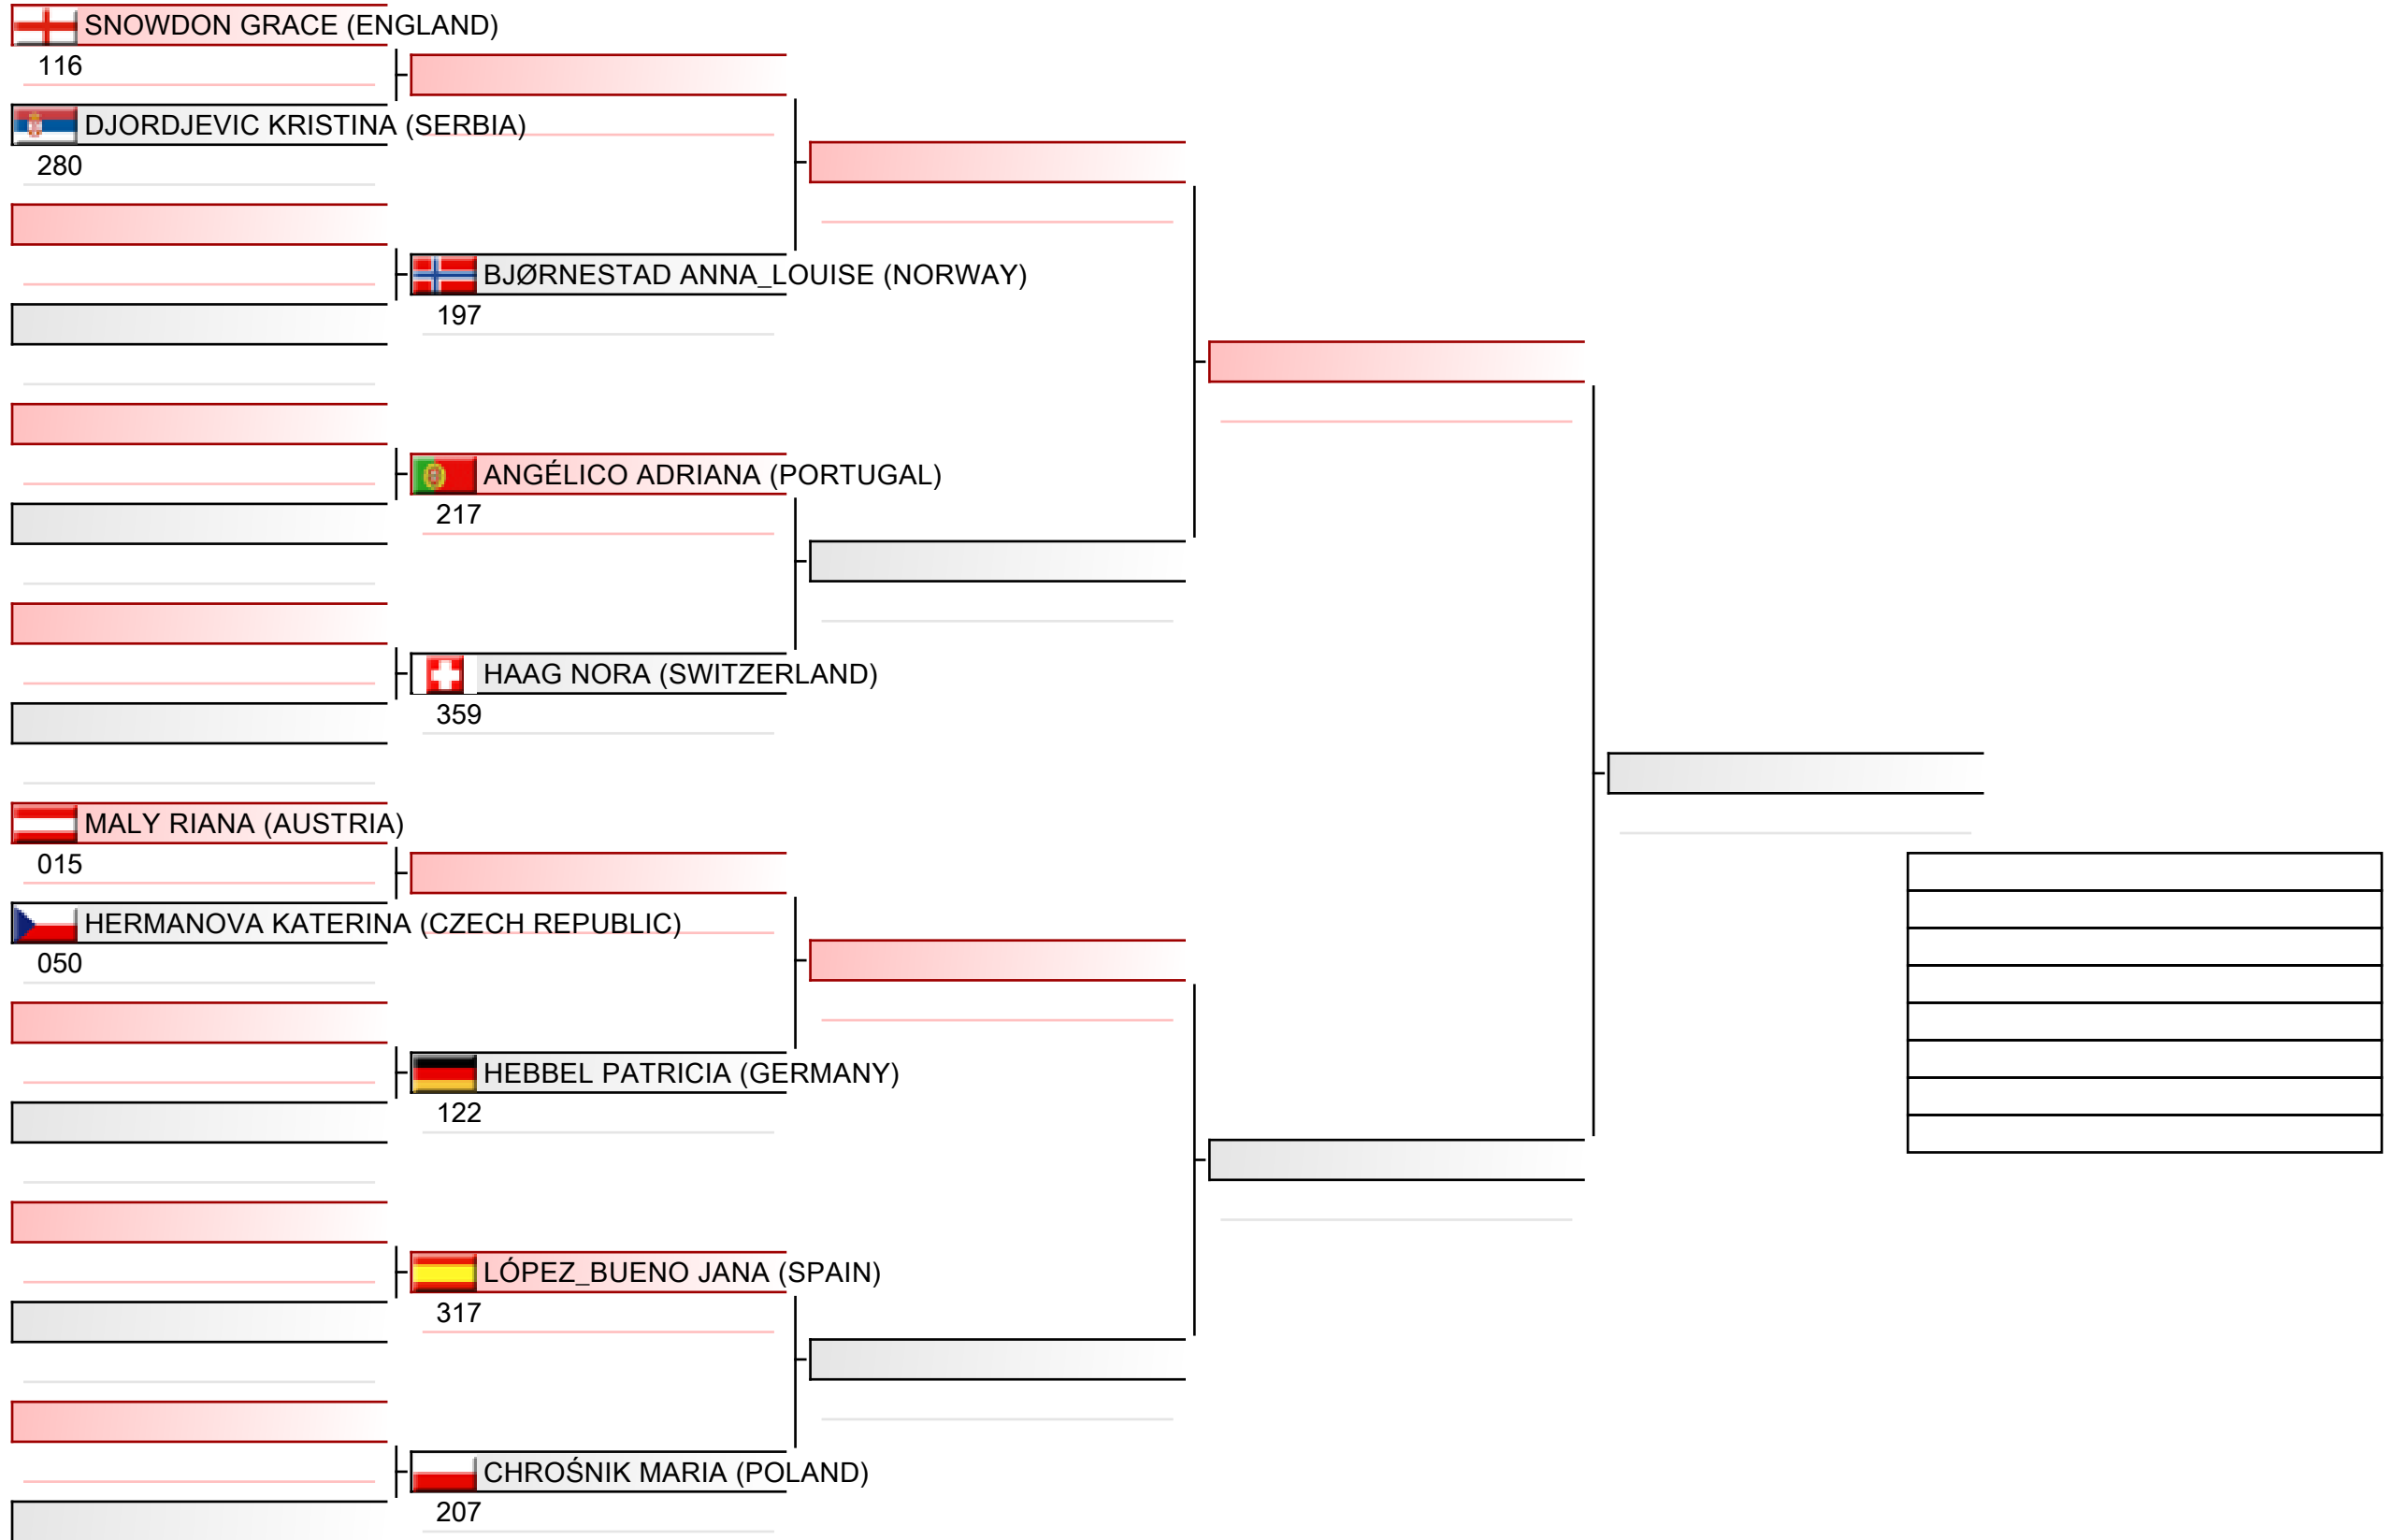

Cadet ladies individual kata

ESKA European Shotokan Karate-do Championship 2022, Grüzefeldstrasse 36, 8400 Winterthur, SUI

2022-12-02

Tatami
1 13:30

Pool
1/4

Cadet ladies individual kata

ESKA European Shotokan Karate-do Championship 2022, Grüzefeldstrasse 36, 8400 Winterthur, SUI