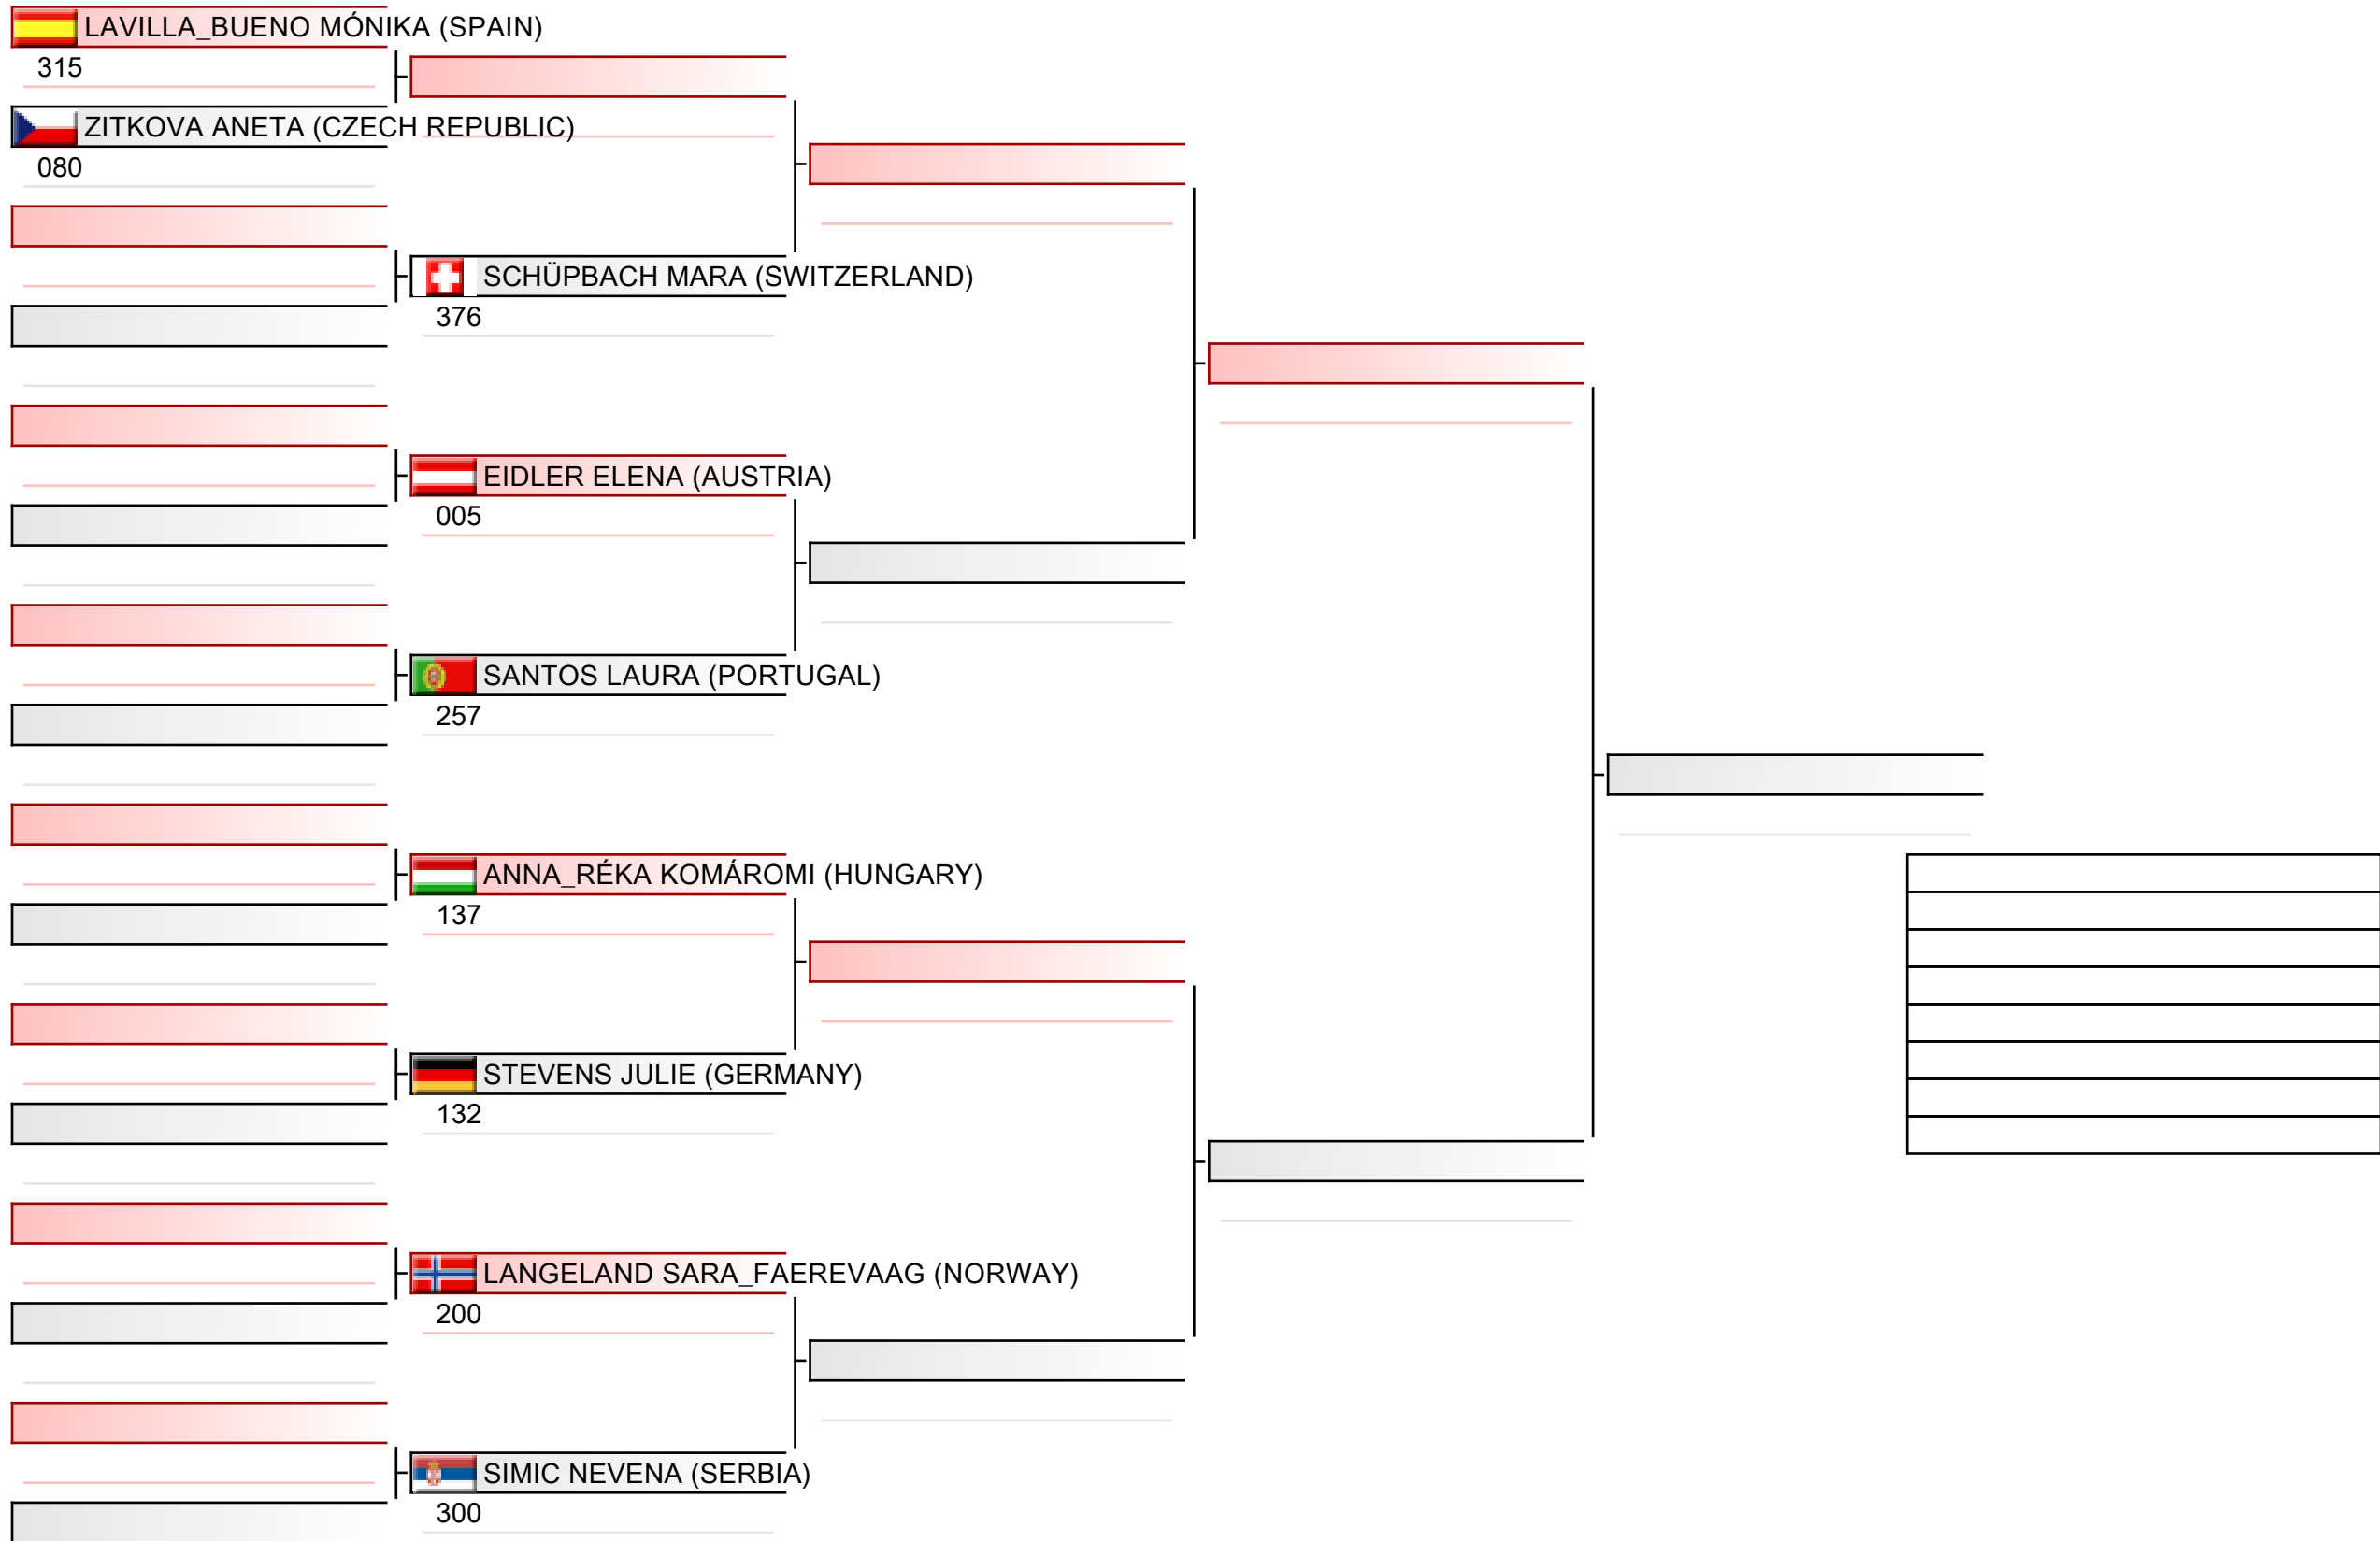

Junior ladies individual kata

ESKA European Shotokan Karate-do Championship 2022, Grüzefeldstrasse 36, 8400 Winterthur, SUI

2022-12-03

Tatami
5 10:05

Pool
2/4