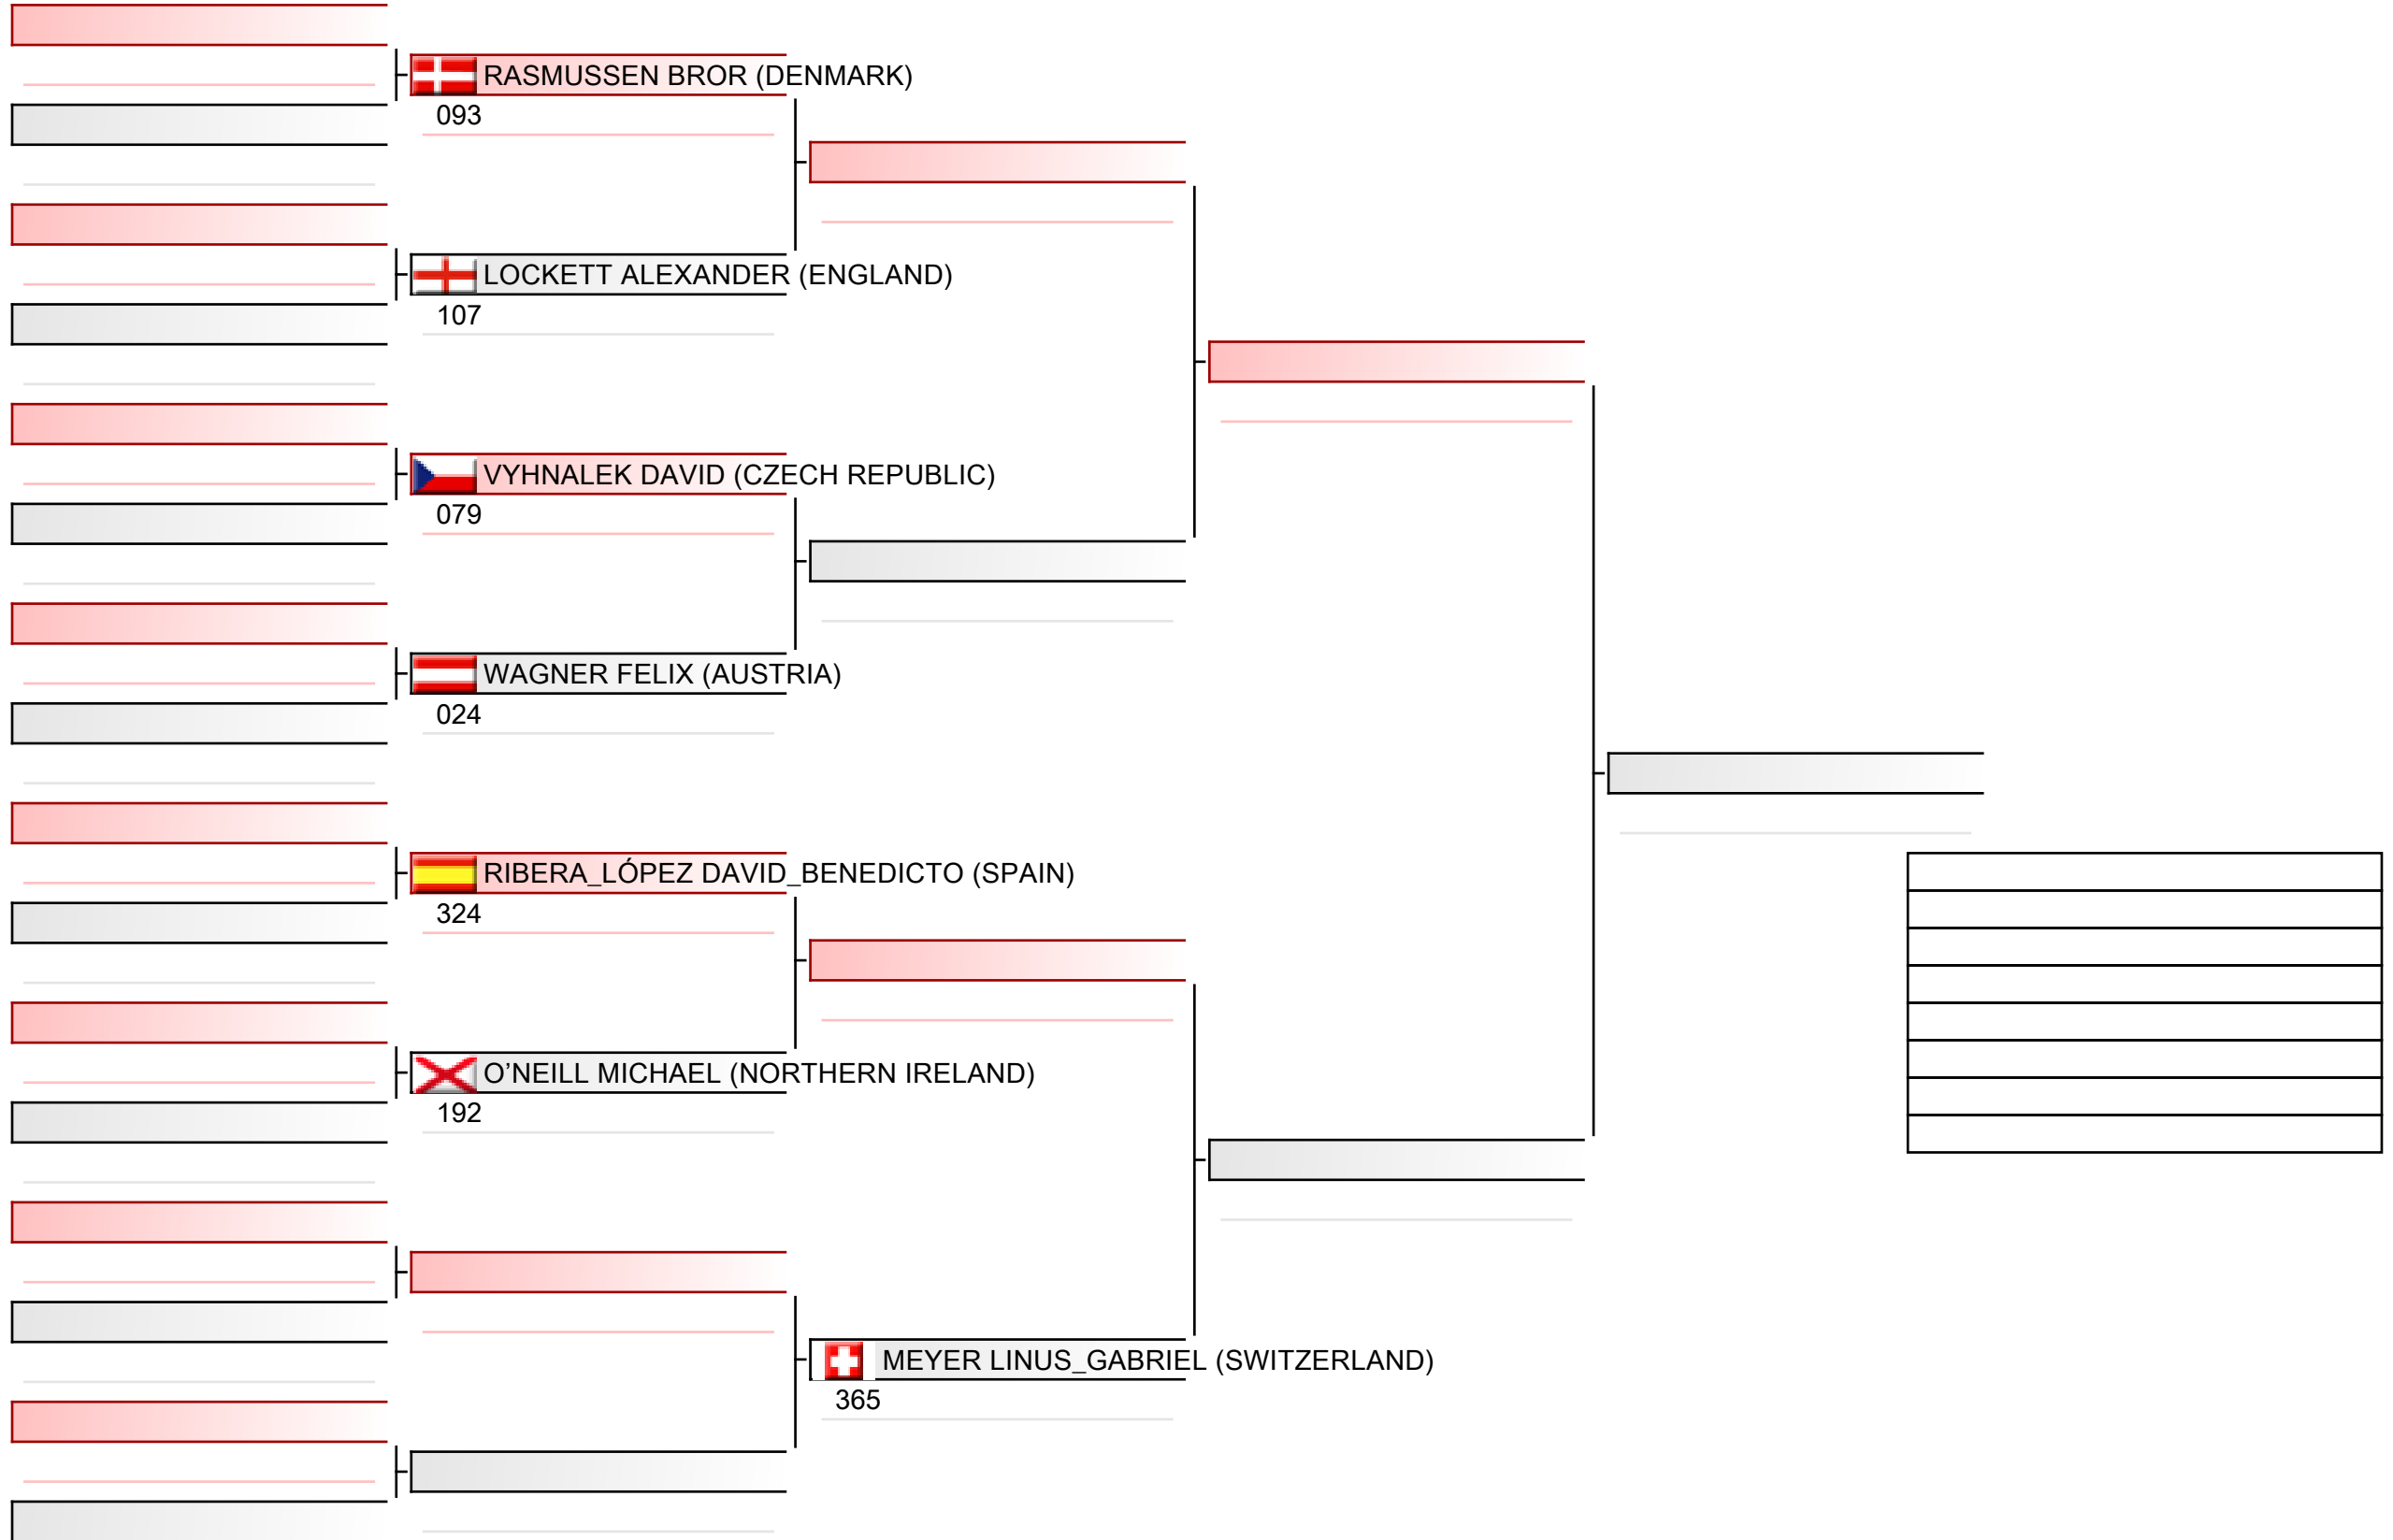

Cadet men individual kata

ESKA European Shotokan Karate-do Championship 2022, Grüzefeldstrasse 36, 8400 Winterthur, SUI

2022-12-02

Tatami
1 14:00

Pool
2/4