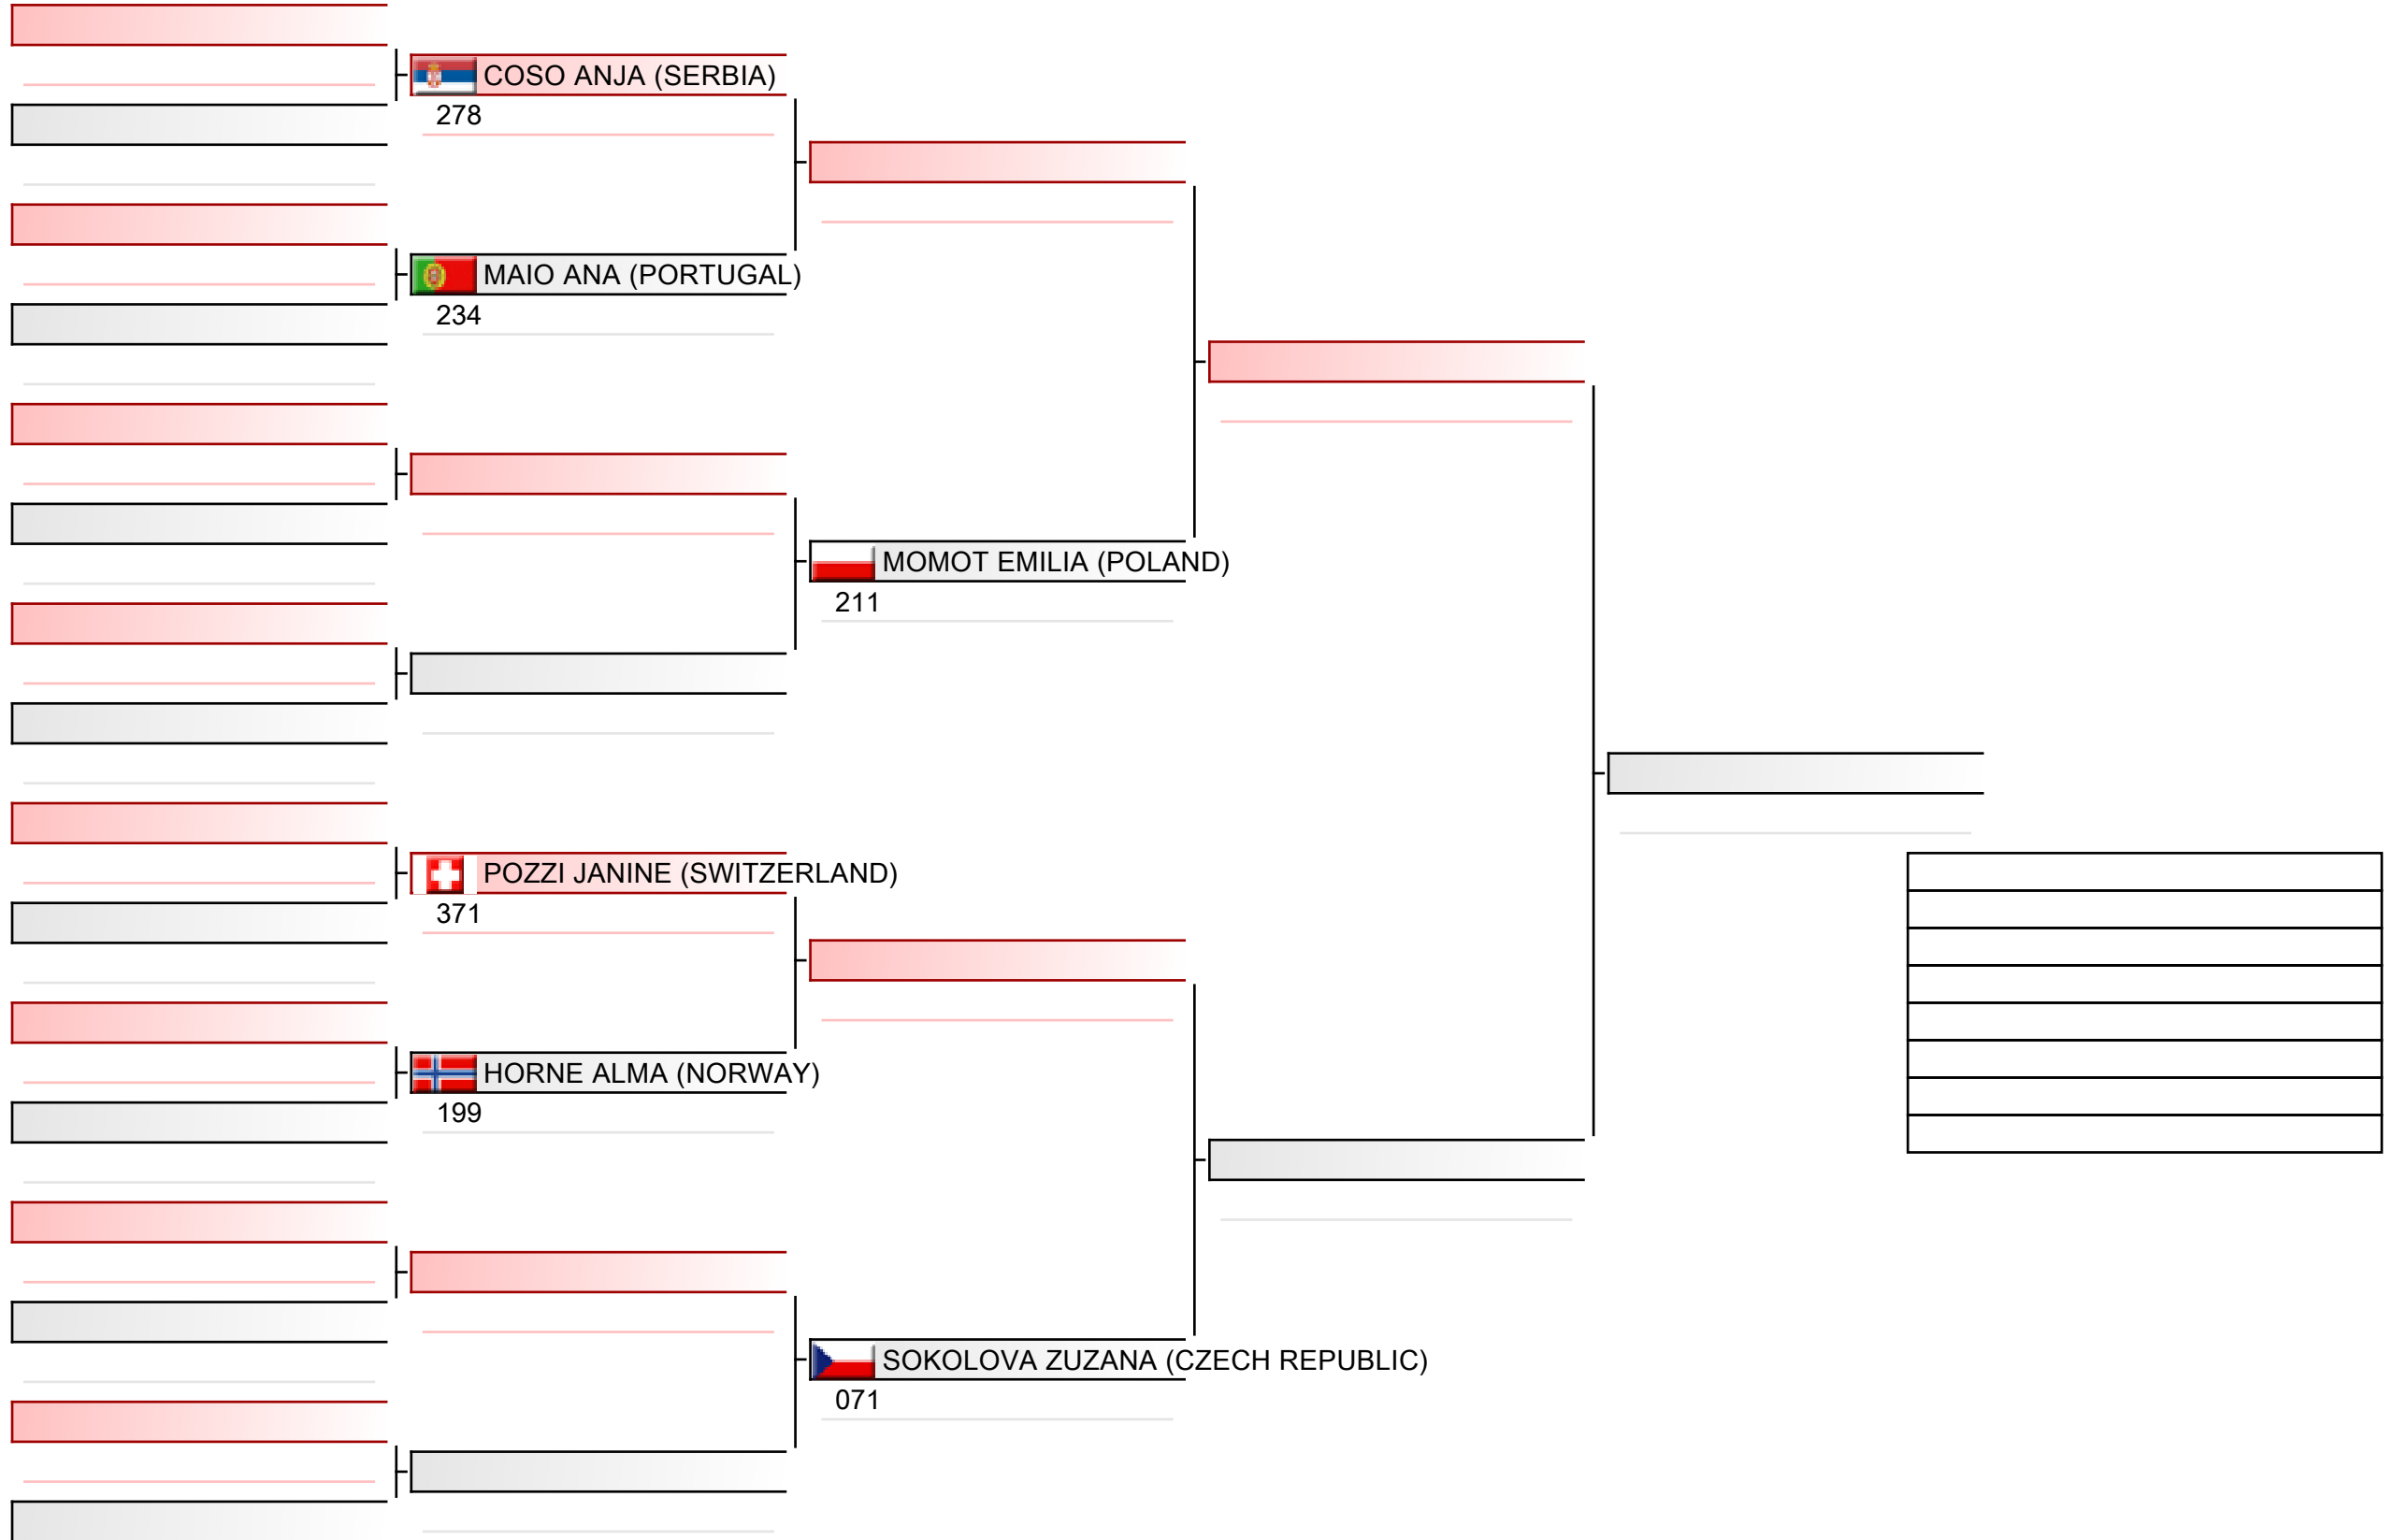

Cadet ladies individual kumite

ESKA European Shotokan Karate-do Championship 2022, Grüzefeldstrasse 36, 8400 Winterthur, SUI

2022-12-02

Tatami
5 14:40

Pool
4/4