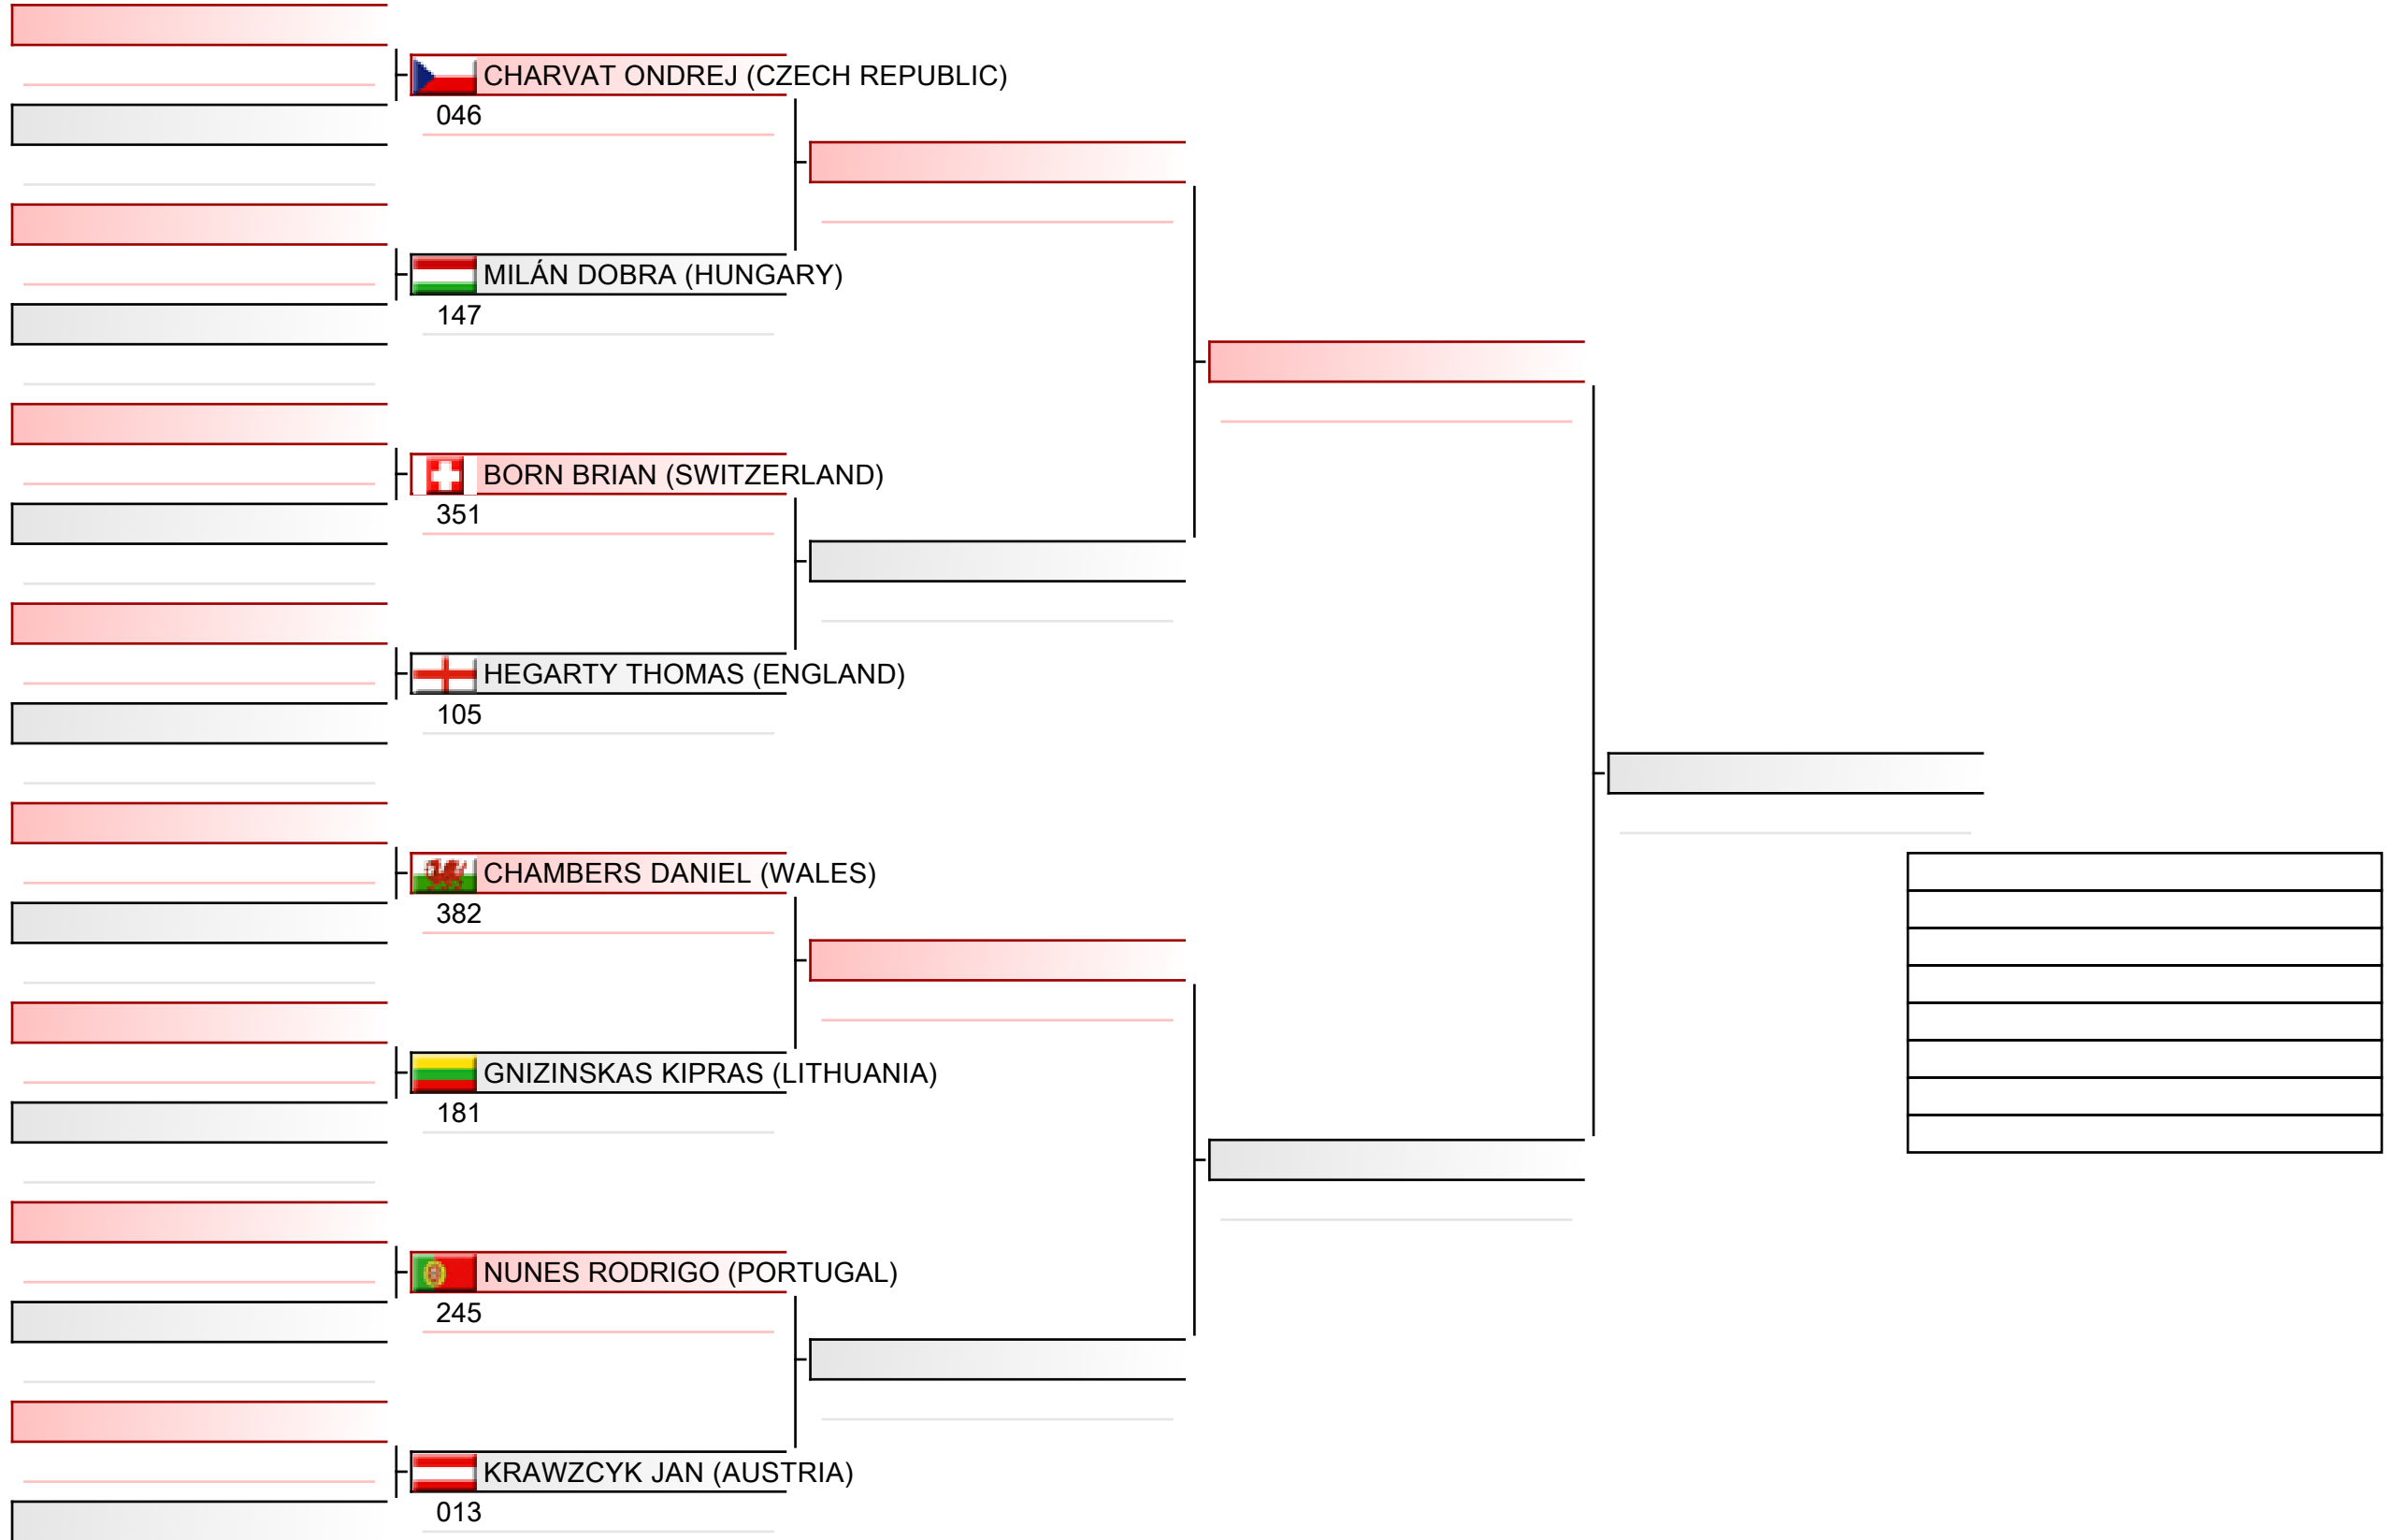

Cadet men individual kumite

ESKA European Shotokan Karate-do Championship 2022, Grüzefeldstrasse 36, 8400 Winterthur, SUI

2022-12-02

Tatami
1 14:20

Pool
1/4