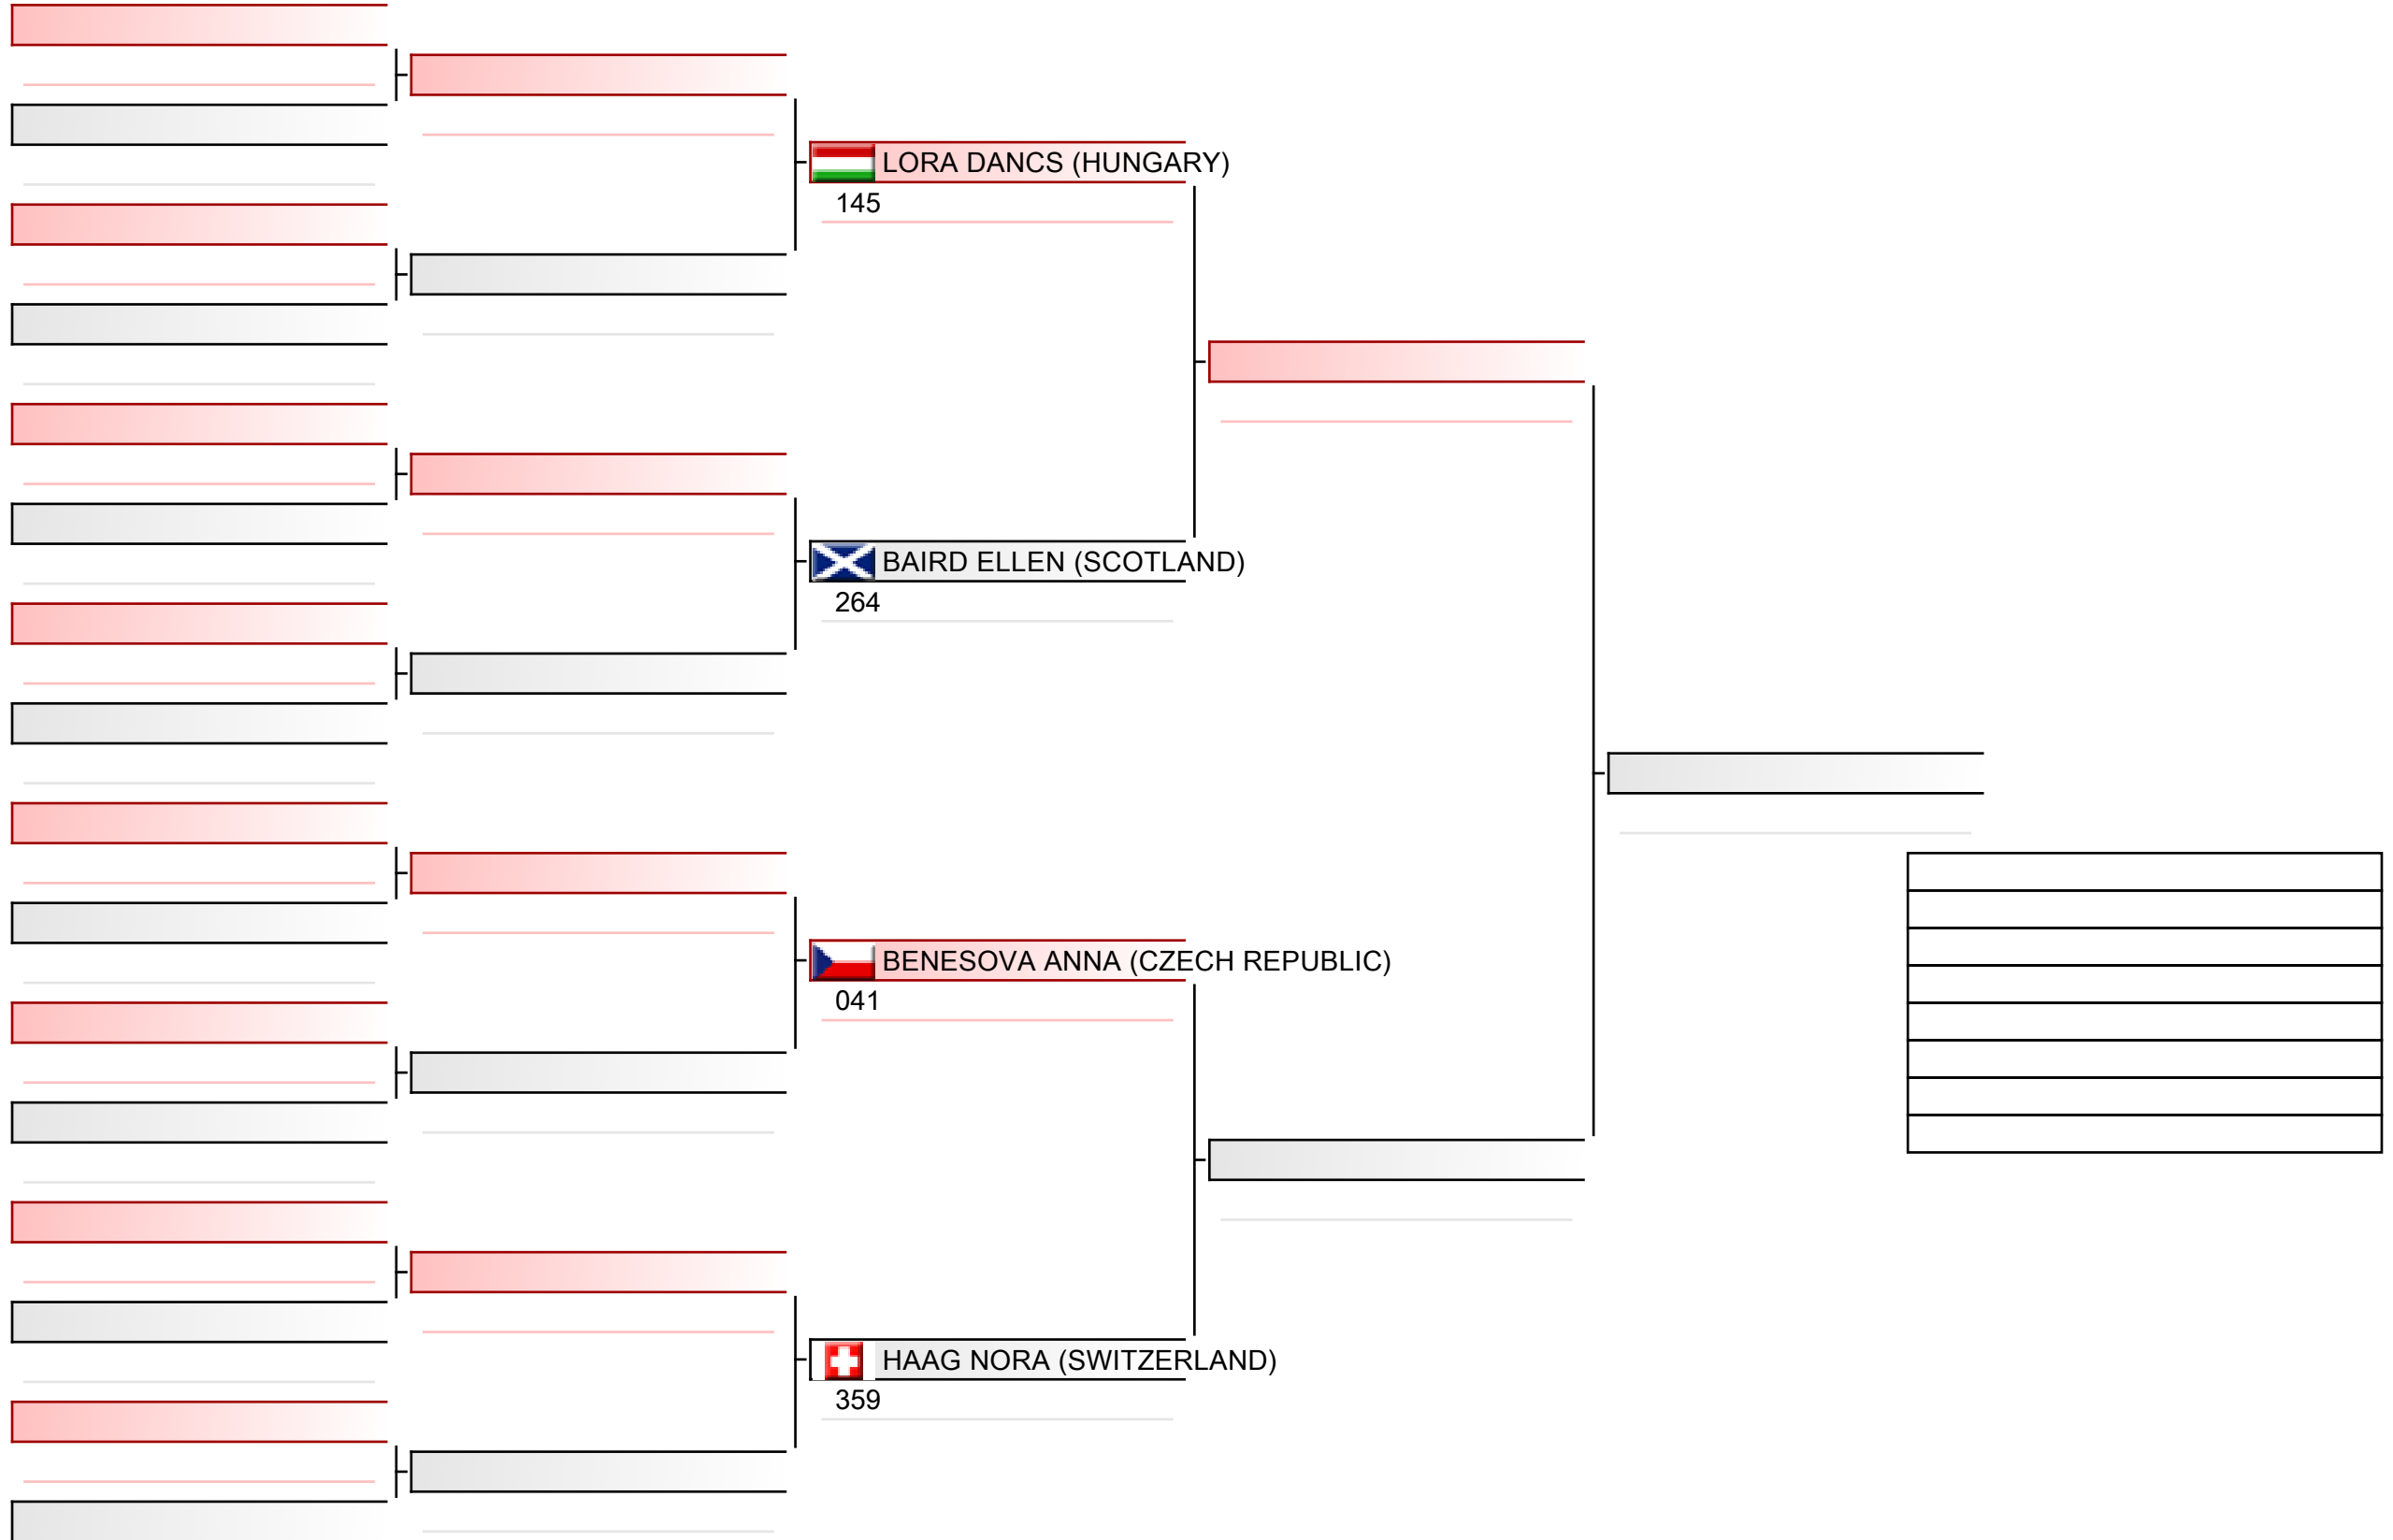

Youth ladies individual kumite

ESKA European Shotokan Karate-do Championship 2022, Grüzefeldstrasse 36, 8400 Winterthur, SUI

2022-12-03

Tatami
3 11:50

Pool
4/4