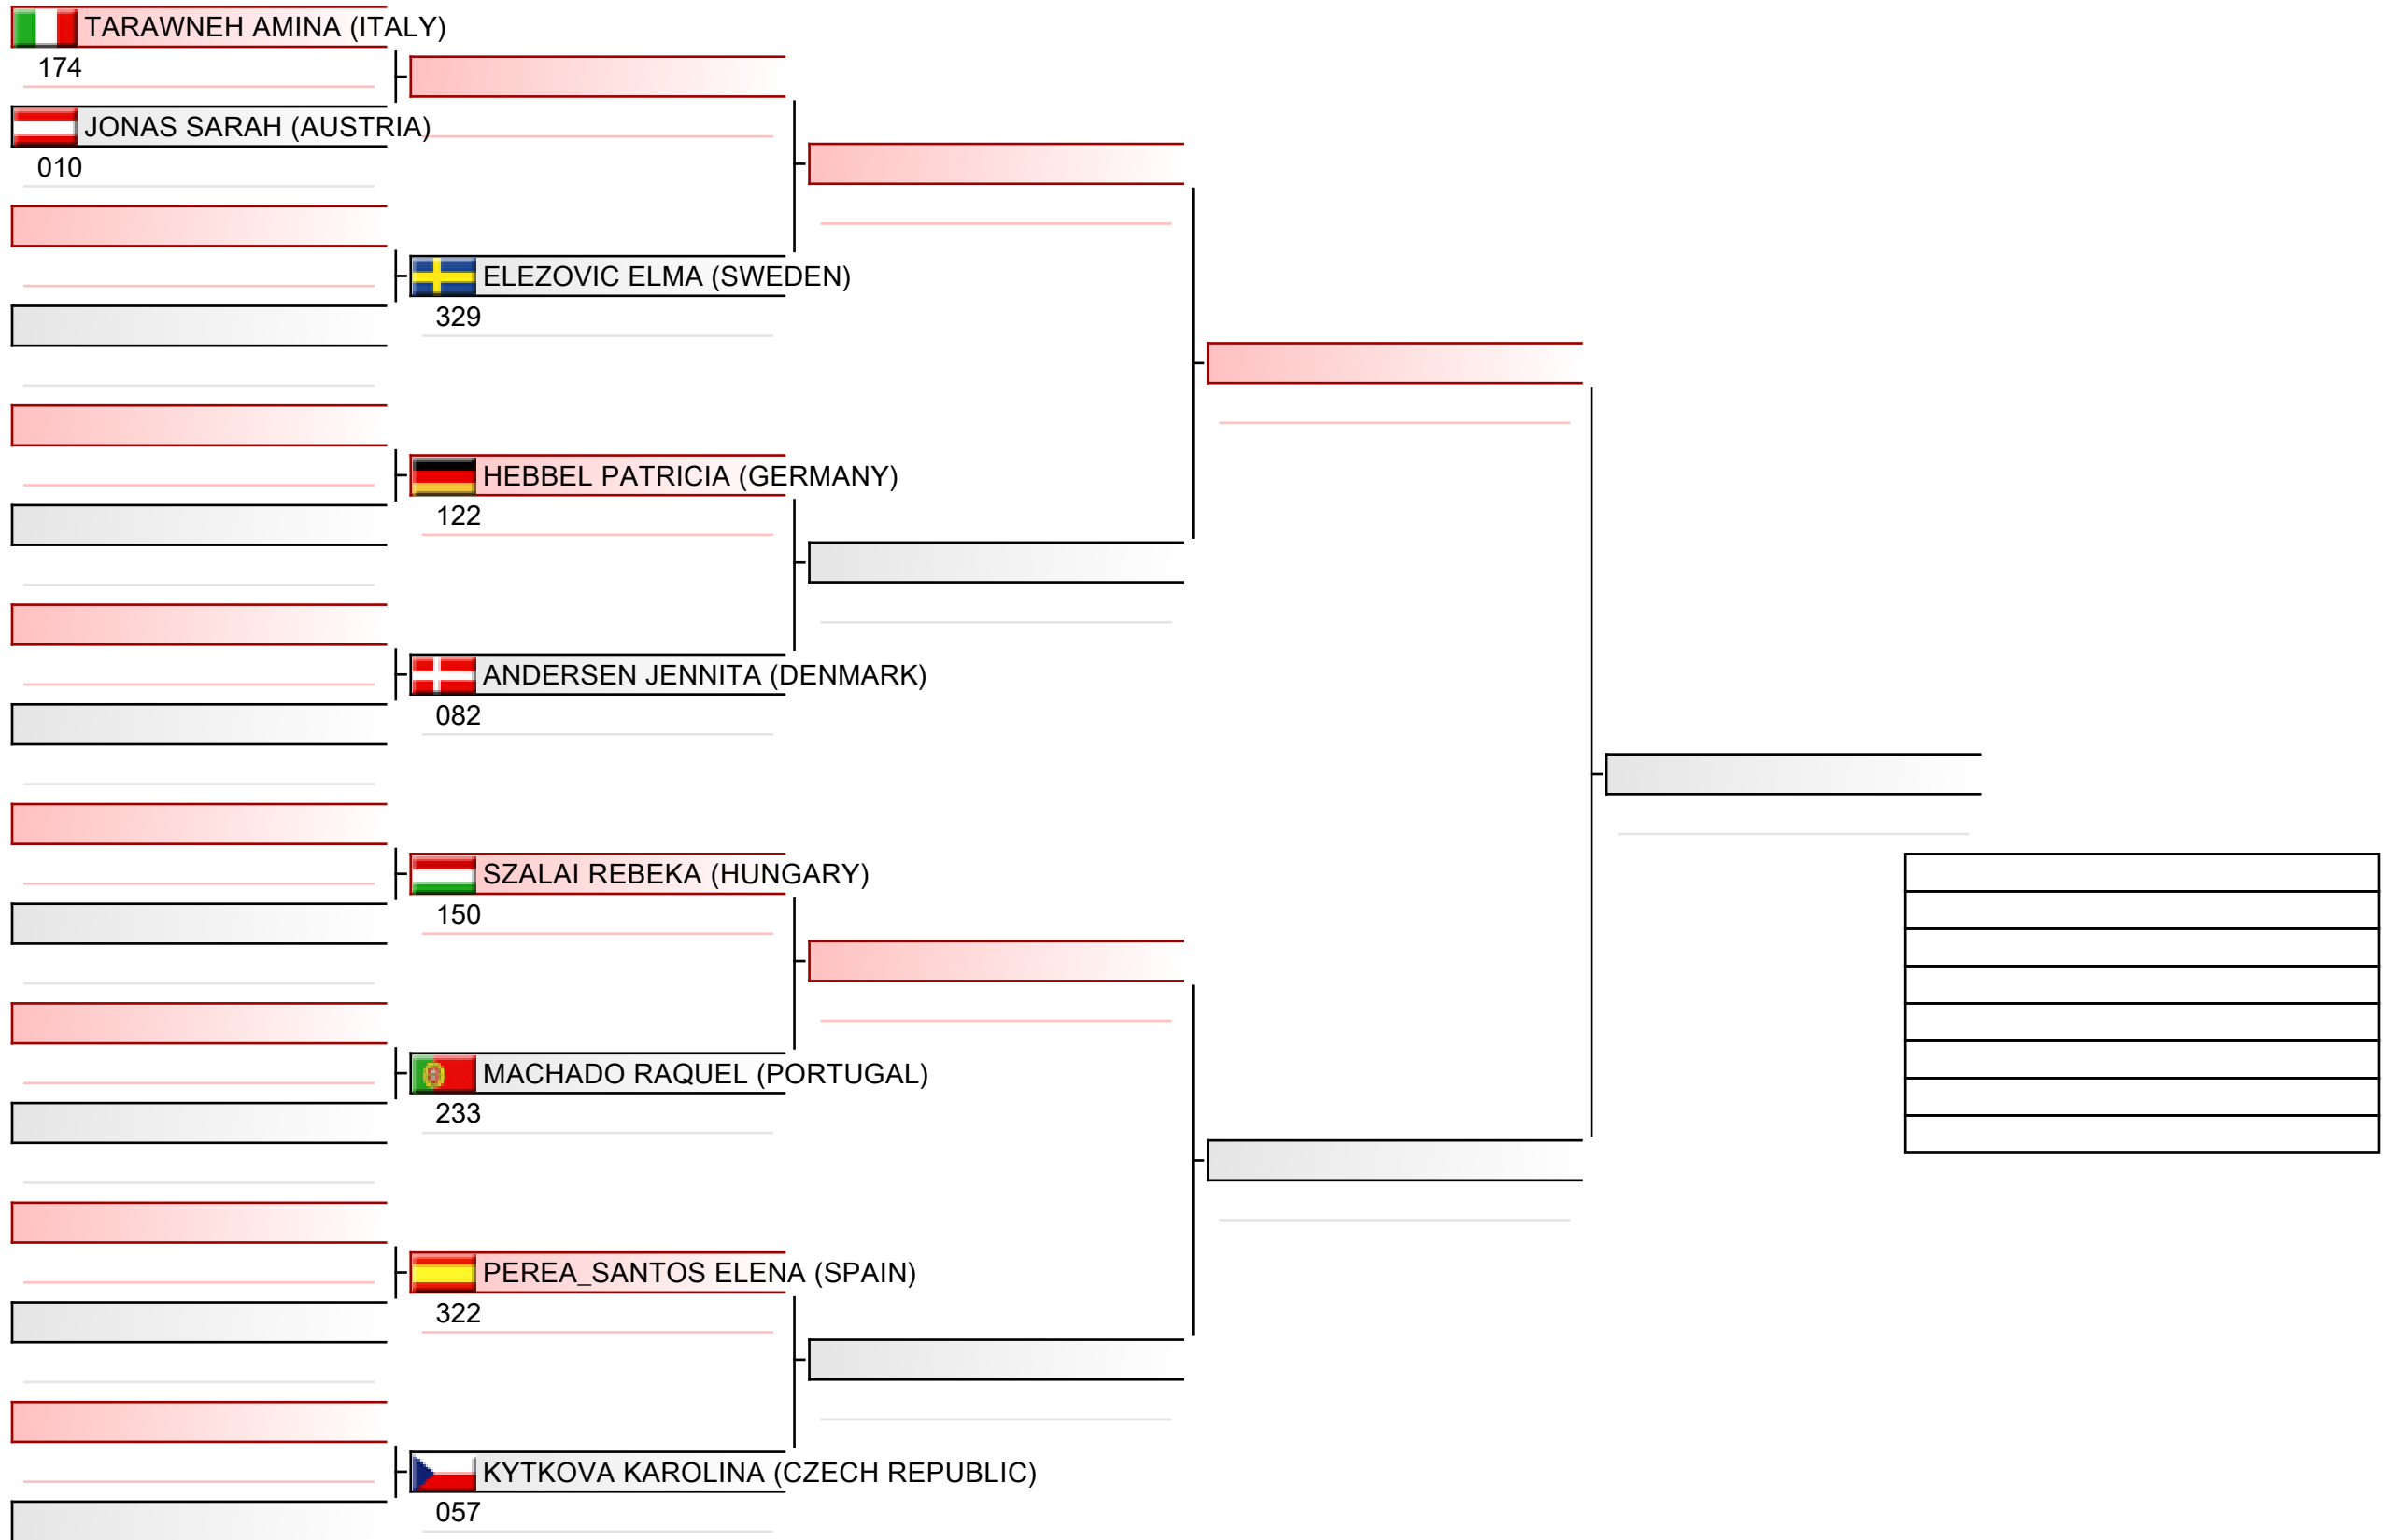

Junior ladies individual kata

ESKA European Shotokan Karate-do Championship 2022, Grüzefeldstrasse 36, 8400 Winterthur, SUI

2022-12-03

Tatami
1 10:15

Pool
3/4