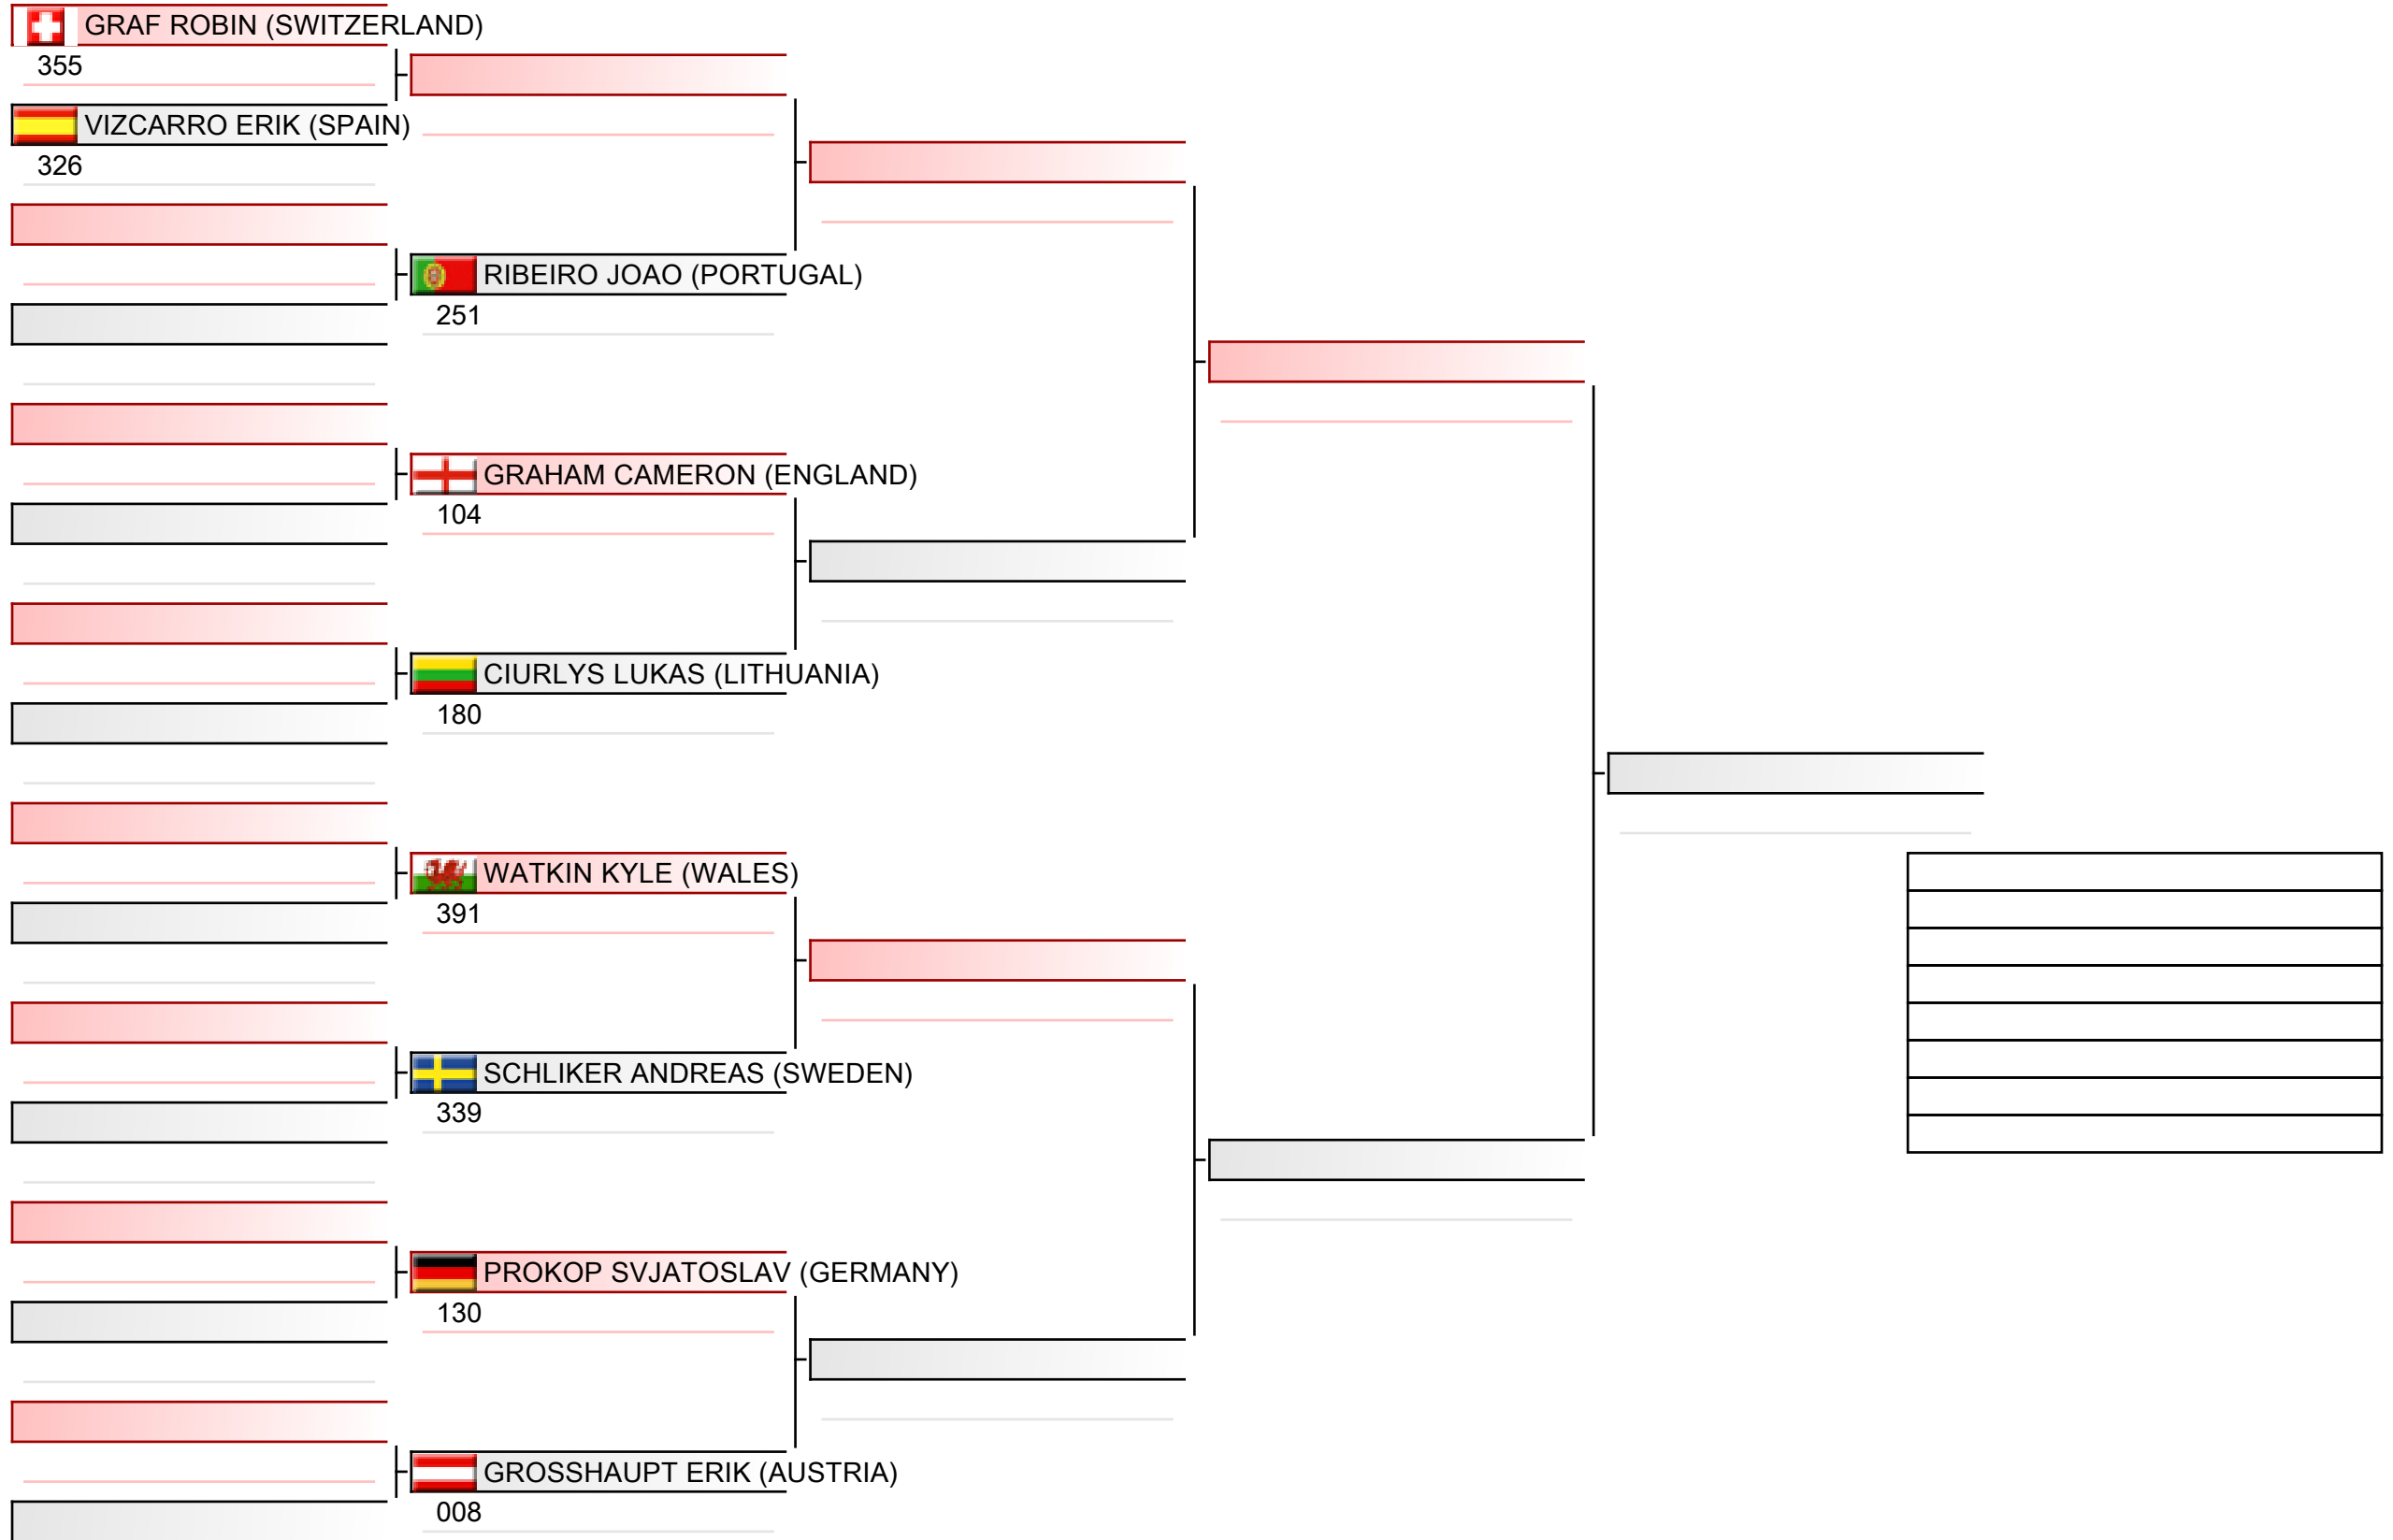

2022-12-04

Tatami
3 11:10

Pool
6/8

Senior men individual kumite

ESKA European Shotokan Karate-do Championship 2022, Grüzefeldstrasse 36, 8400 Winterthur, SUI

2022-12-04

Tatami
1 11:10

Pool
7/8