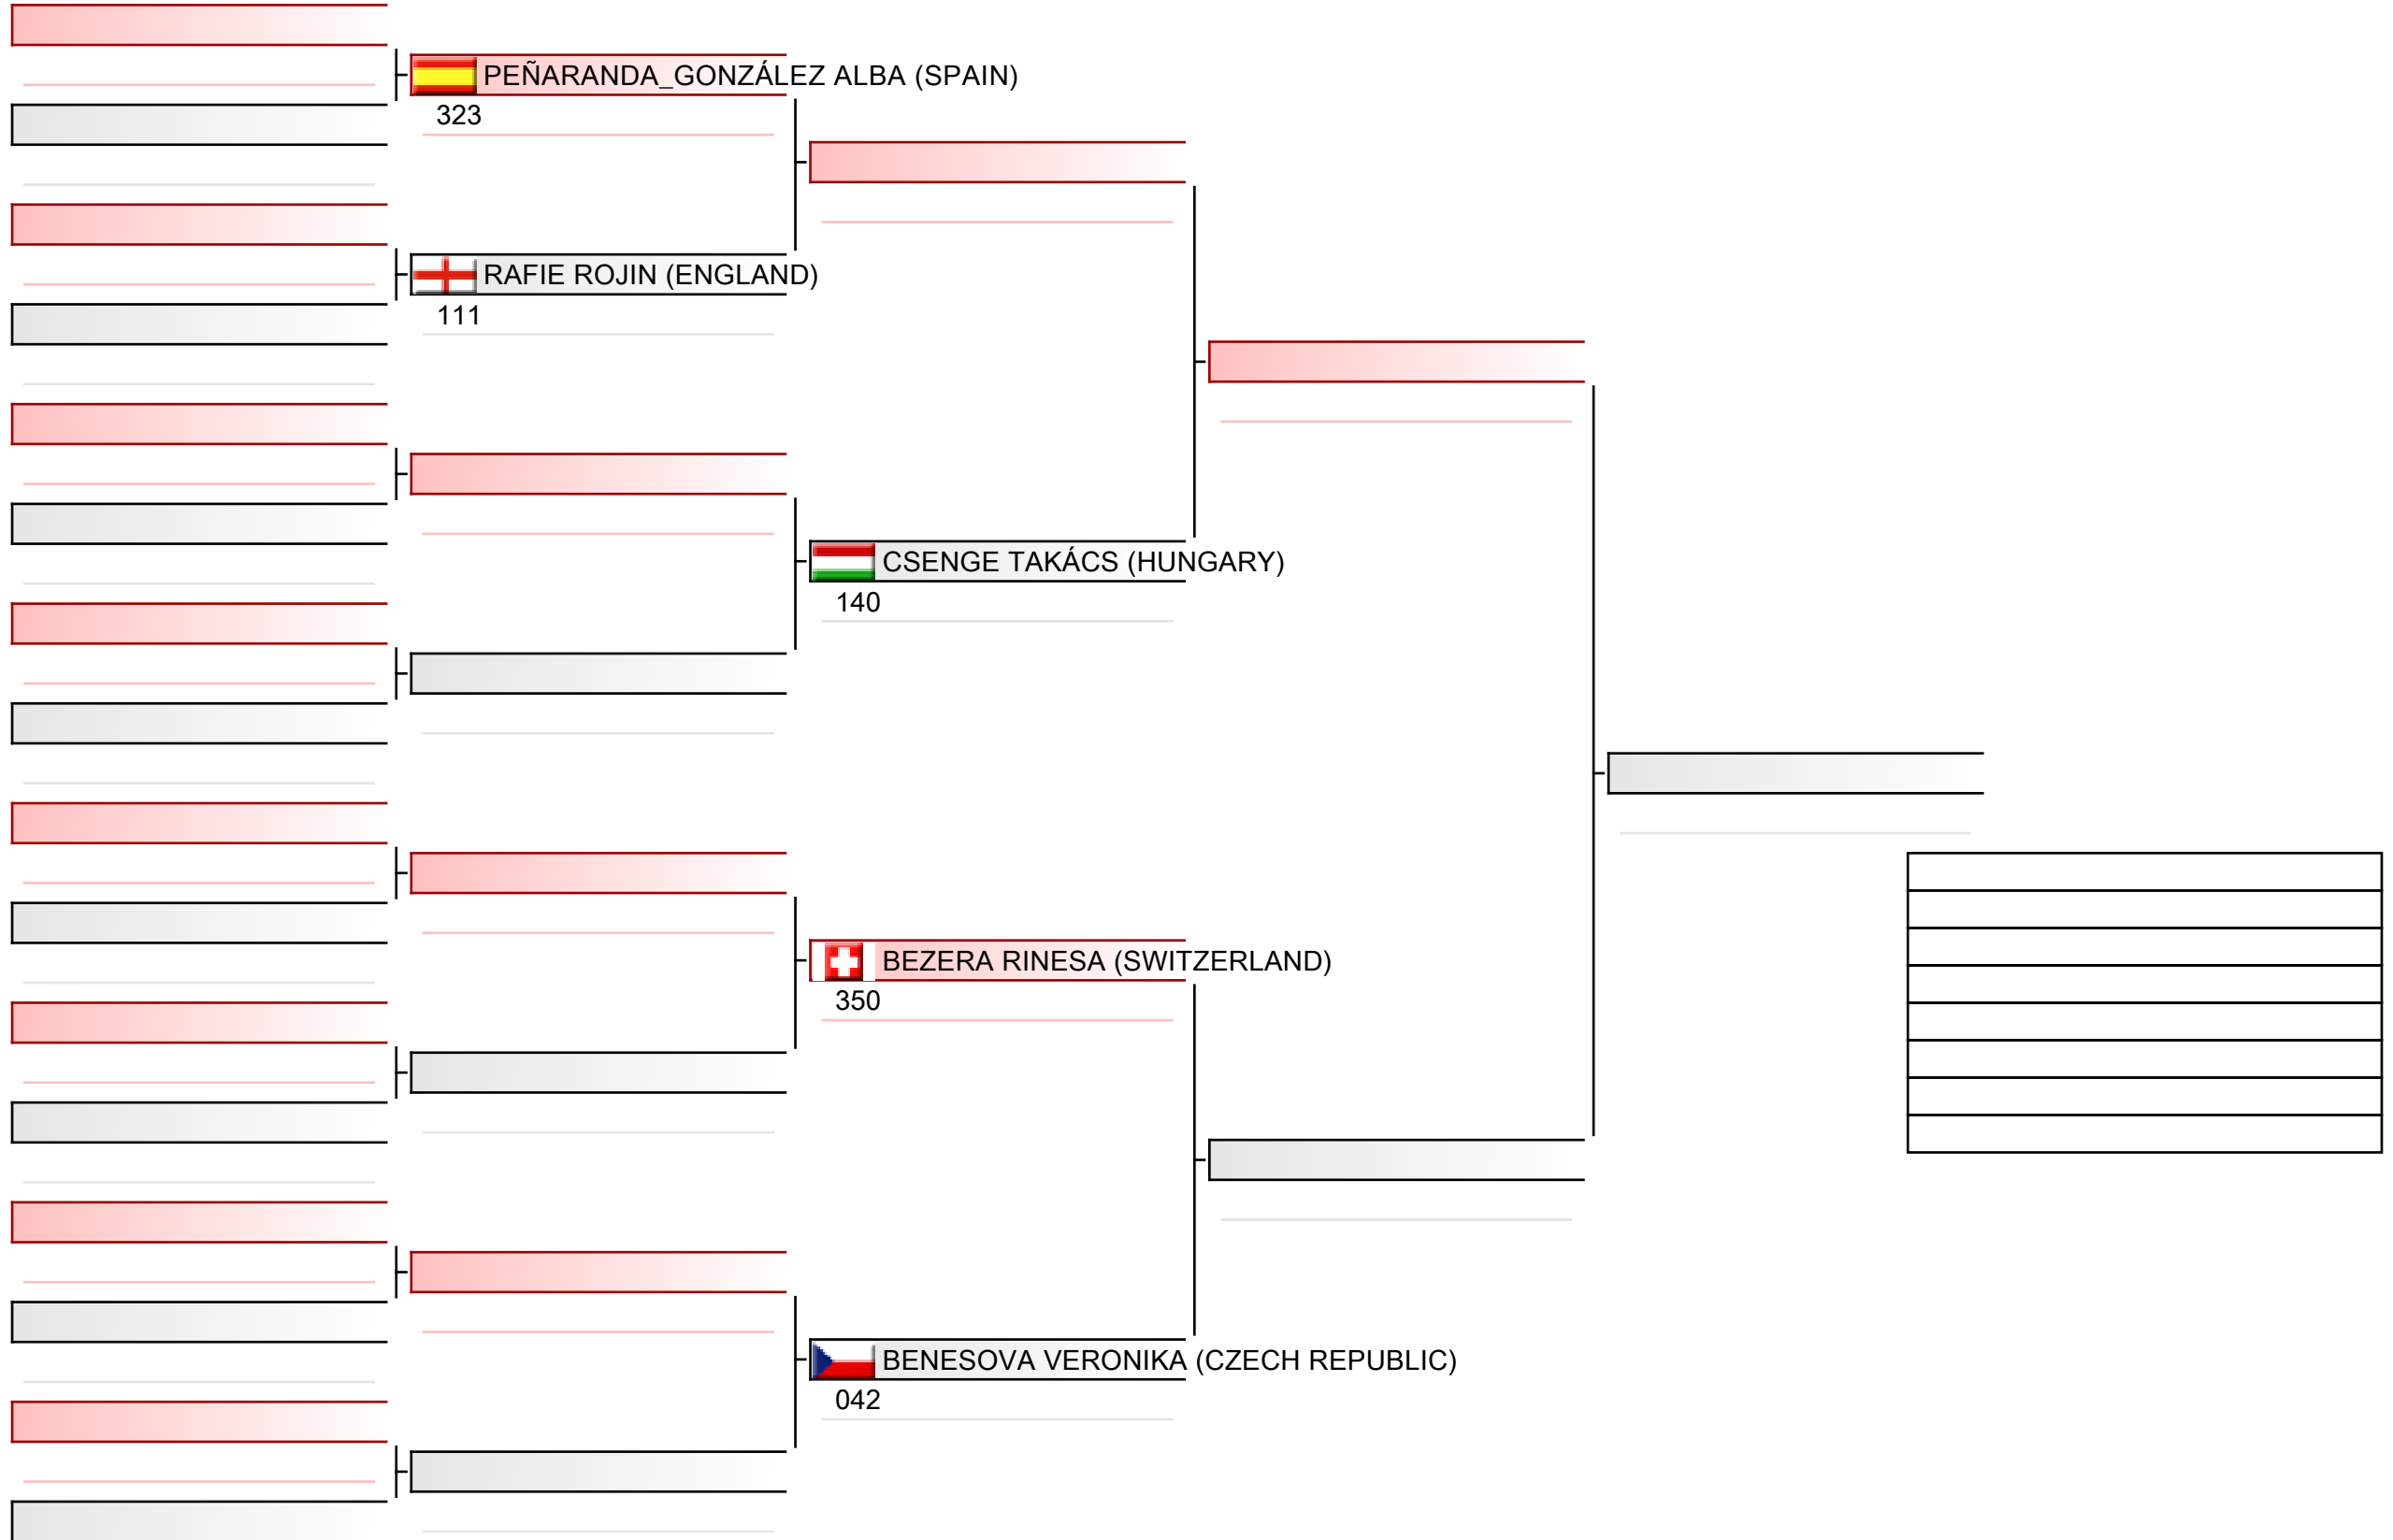

2022-12-03

Tatami
1 11:15

Pool
1/4

Youth ladies individual kumite

ESKA European Shotokan Karate-do Championship 2022, Grüzefeldstrasse 36, 8400 Winterthur, SUI

2022-12-03

Tatami
2 11:15

Pool
2/4