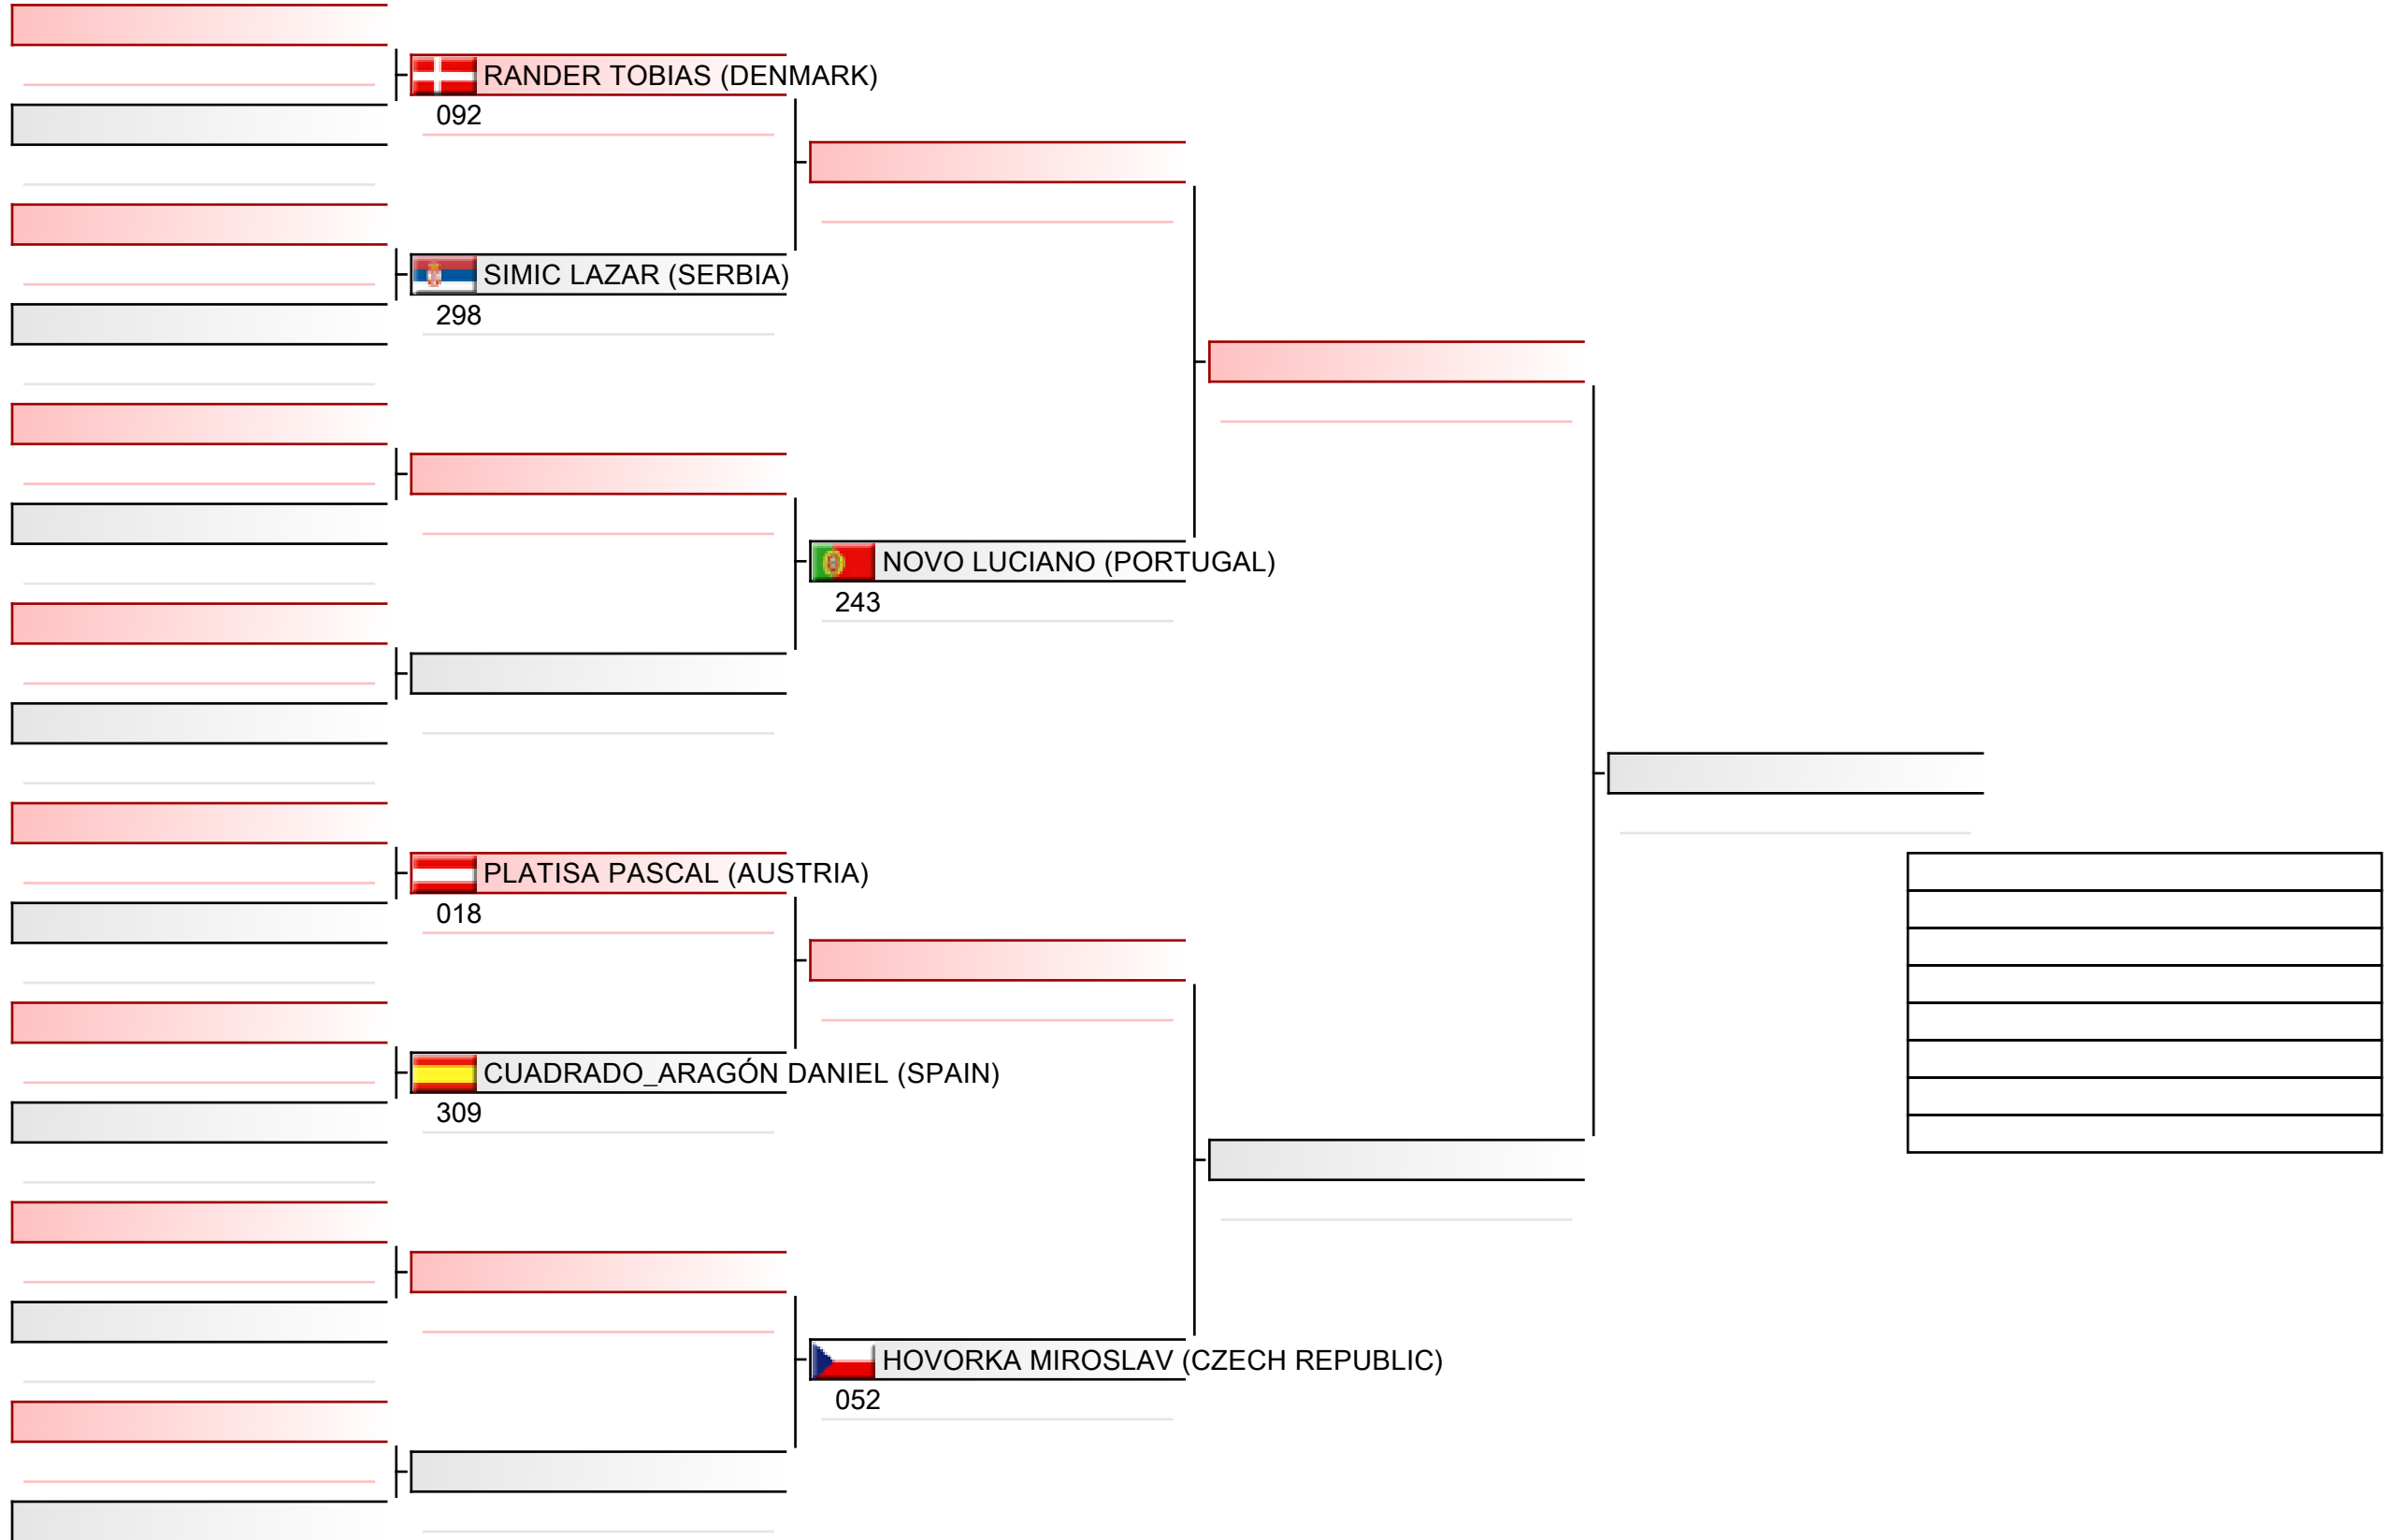

2022-12-03

Tatami
3 10:30

Pool
1/4

Youth men individual kumite

ESKA European Shotokan Karate-do Championship 2022, Grüzefeldstrasse 36, 8400 Winterthur, SUI

2022-12-03

Tatami
4 10:30

Pool
2/4