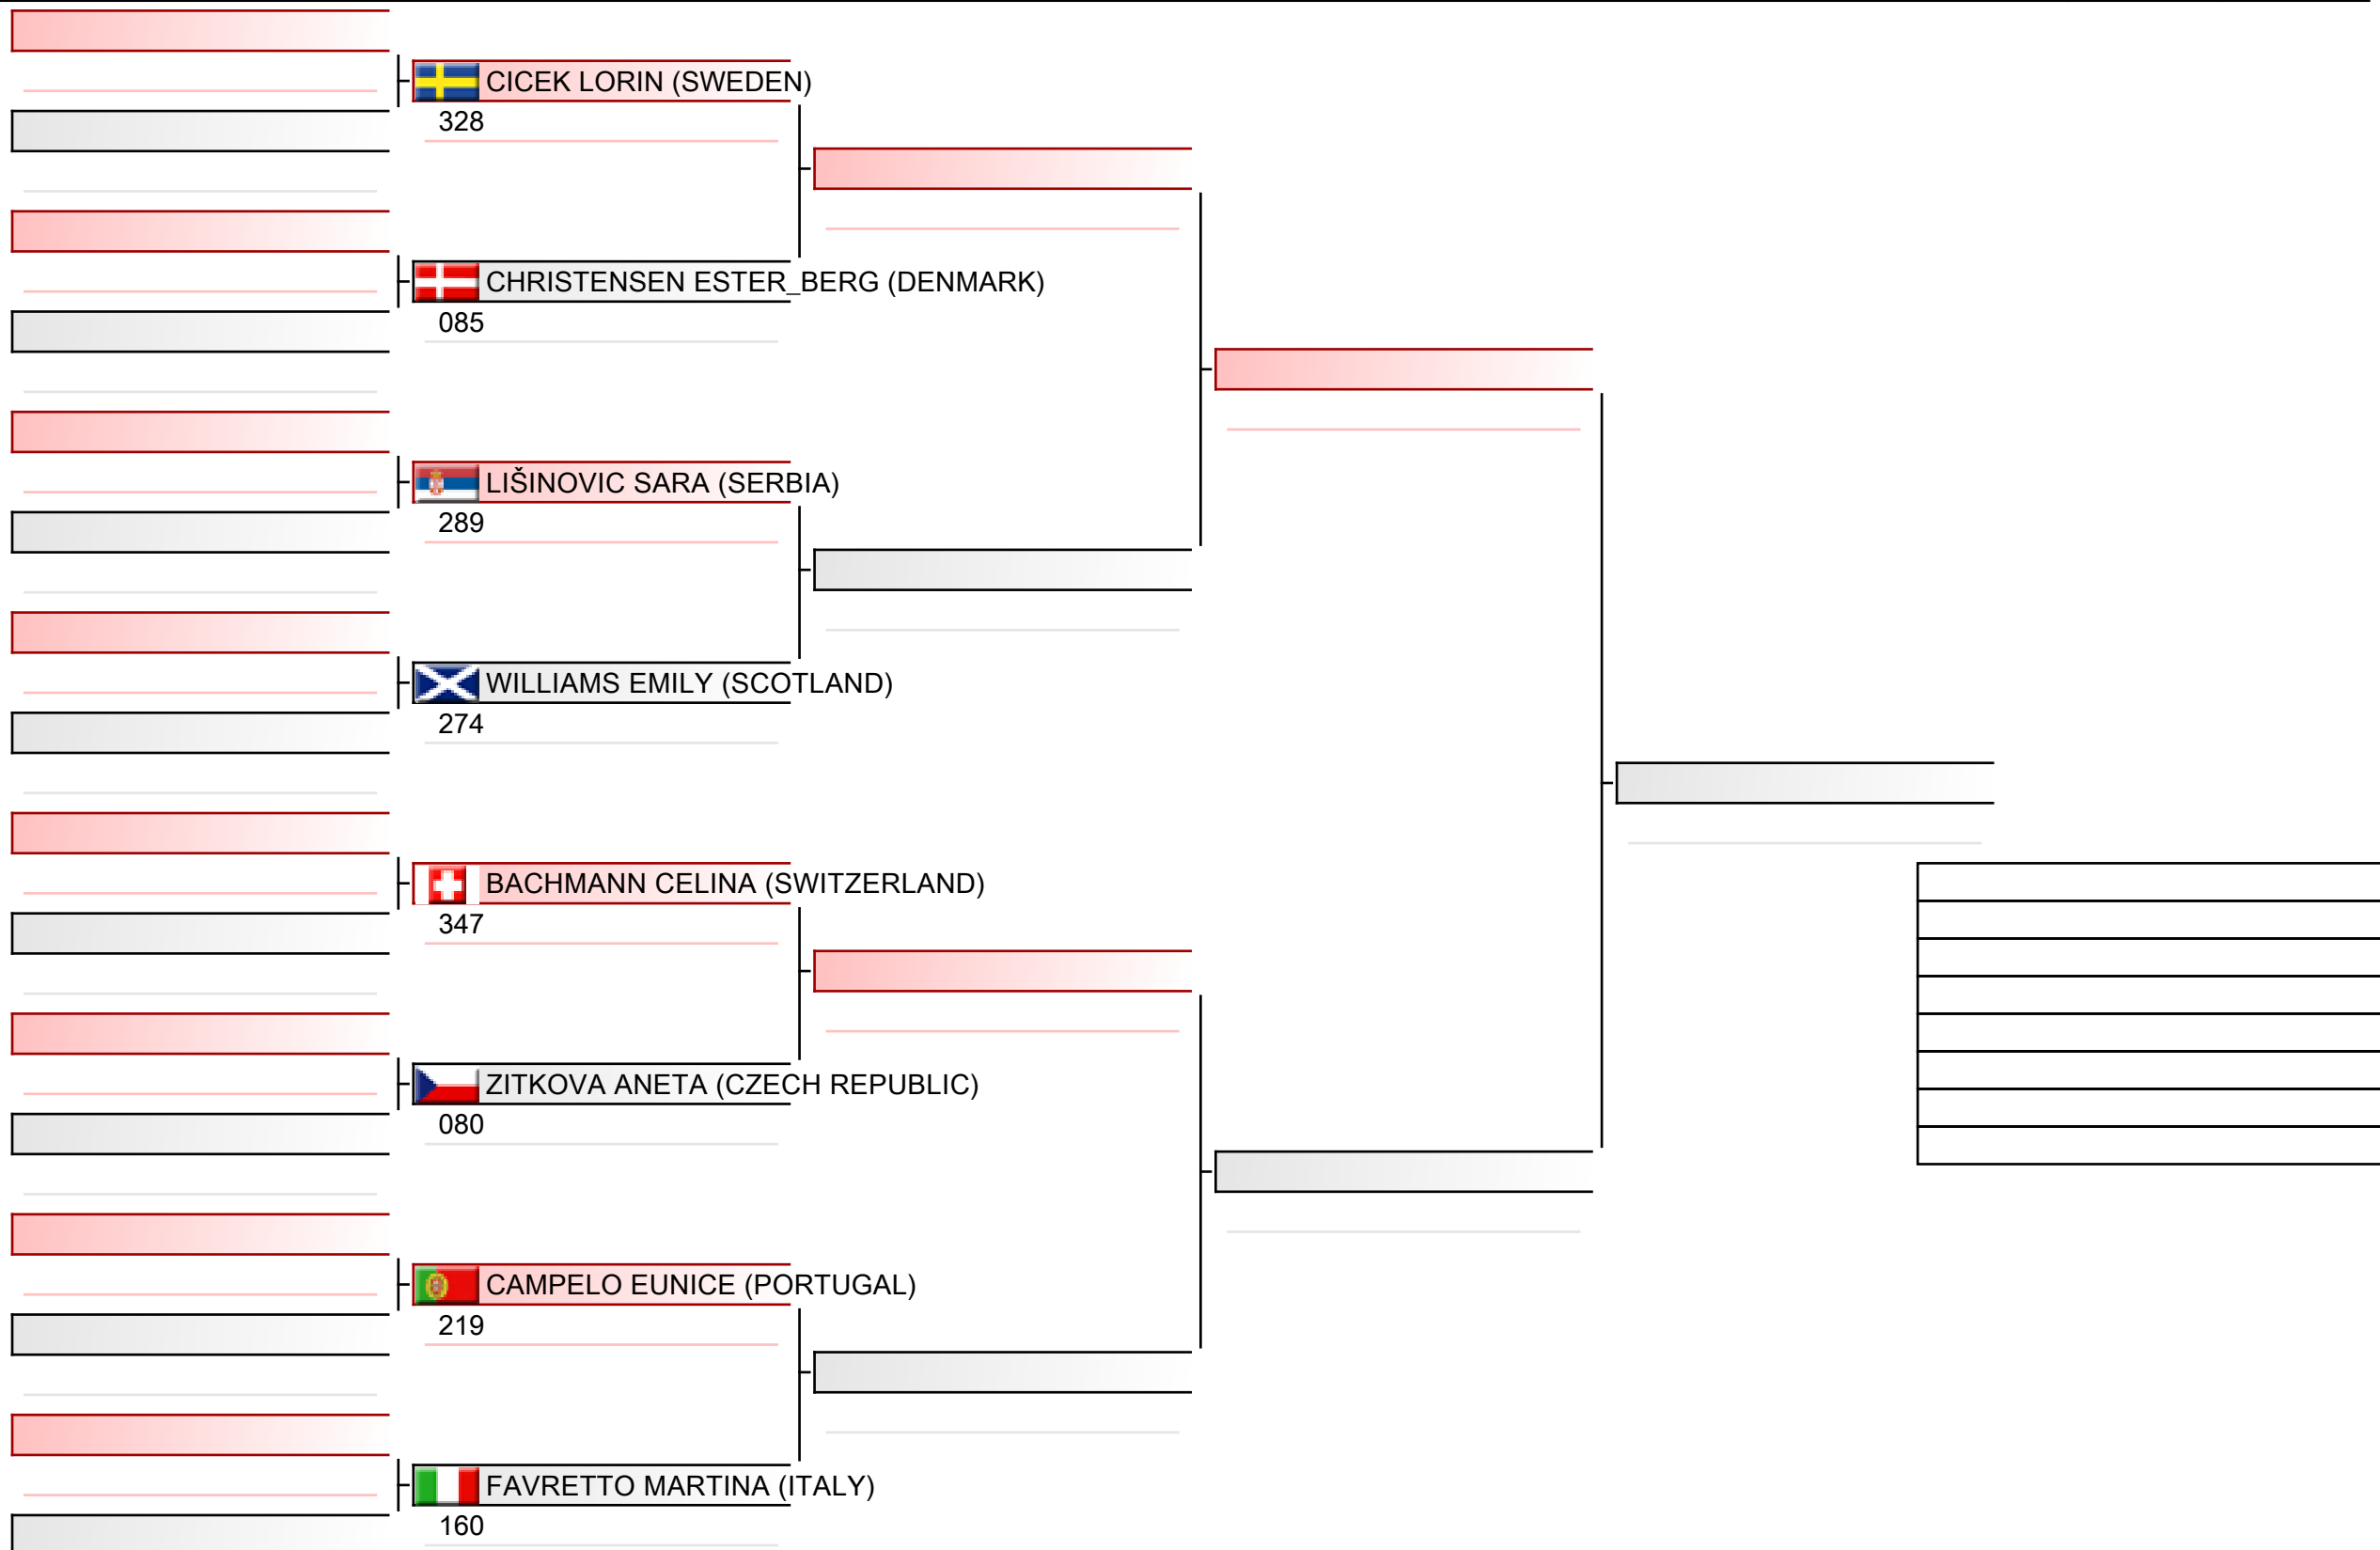

Junior ladies individual kumite

ESKA European Shotokan Karate-do Championship 2022, Grüzefeldstrasse 36, 8400 Winterthur, SUI

2022-12-03

Tatami
1 10:40

Pool
1/4