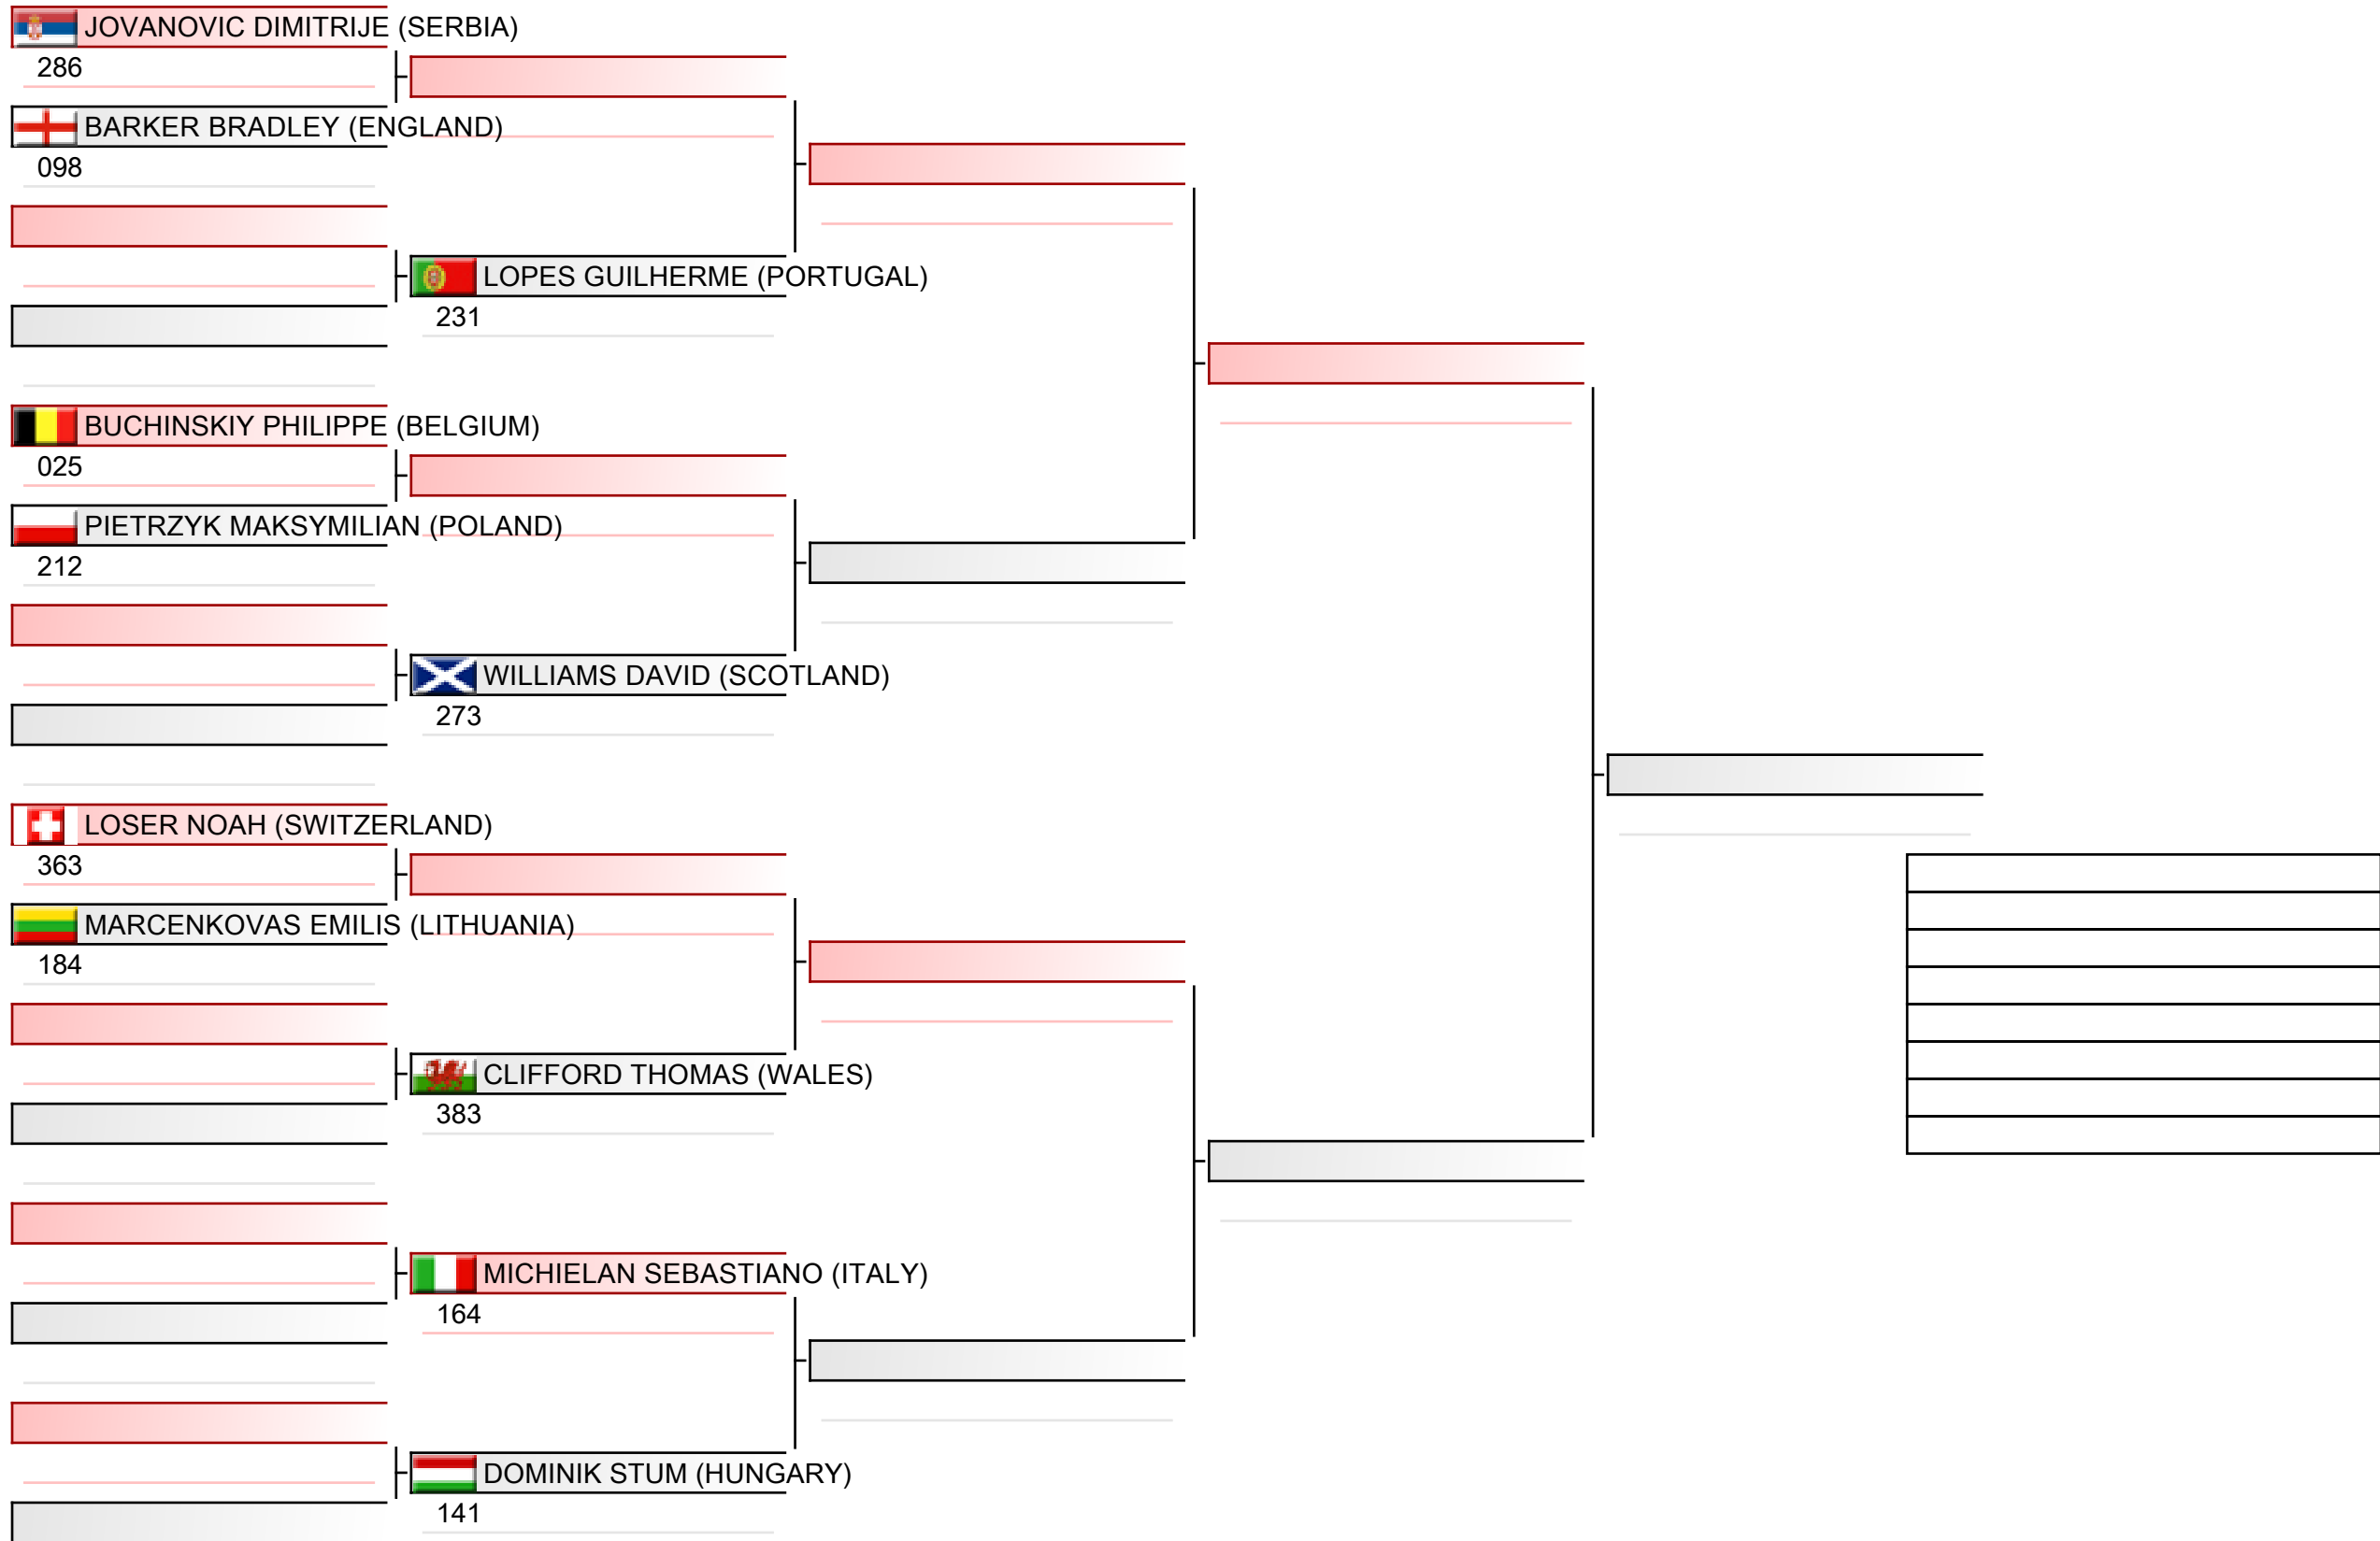

Junior men individual kumite

ESKA European Shotokan Karate-do Championship 2022, Grüzefeldstrasse 36, 8400 Winterthur, SUI

2022-12-03

Tatami
2 11:35

Pool
4/4