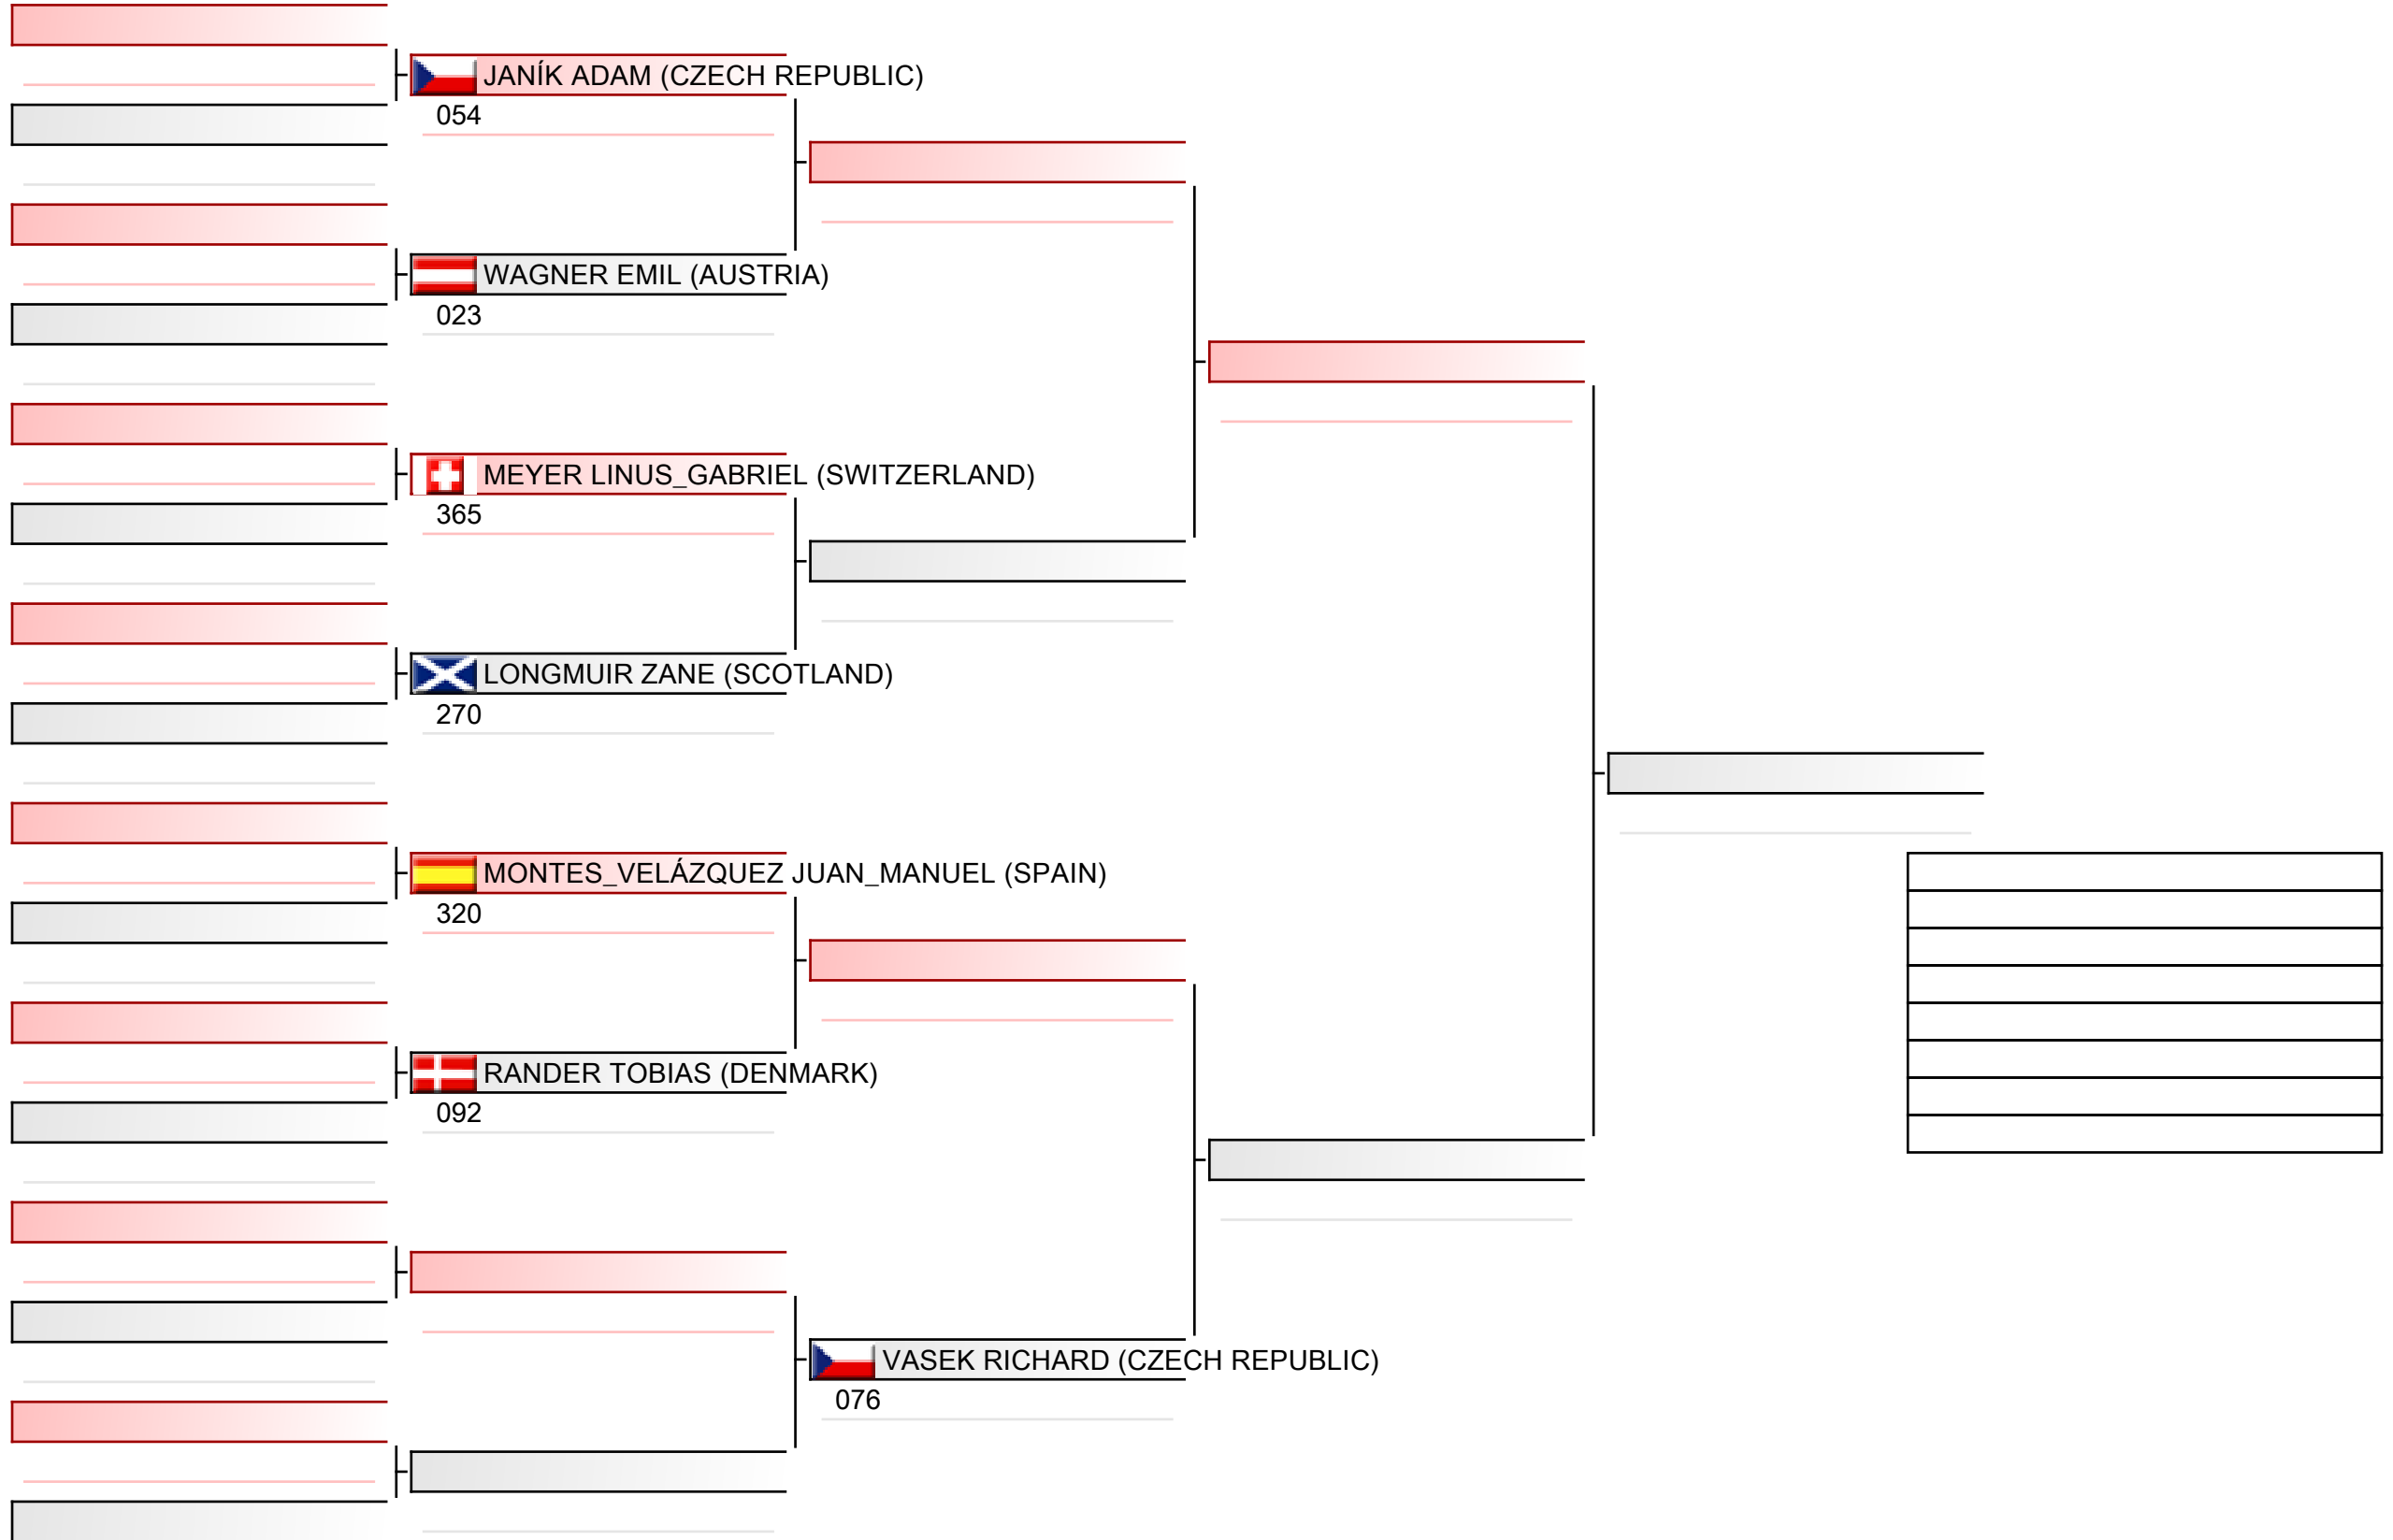

2022-12-03

Tatami
3 11:50

Pool
4/4

Youth men individual kata

ESKA European Shotokan Karate-do Championship 2022, Grüzefeldstrasse 36, 8400 Winterthur, SUI

2022-12-03

Tatami
1 09:30

Pool
1/2