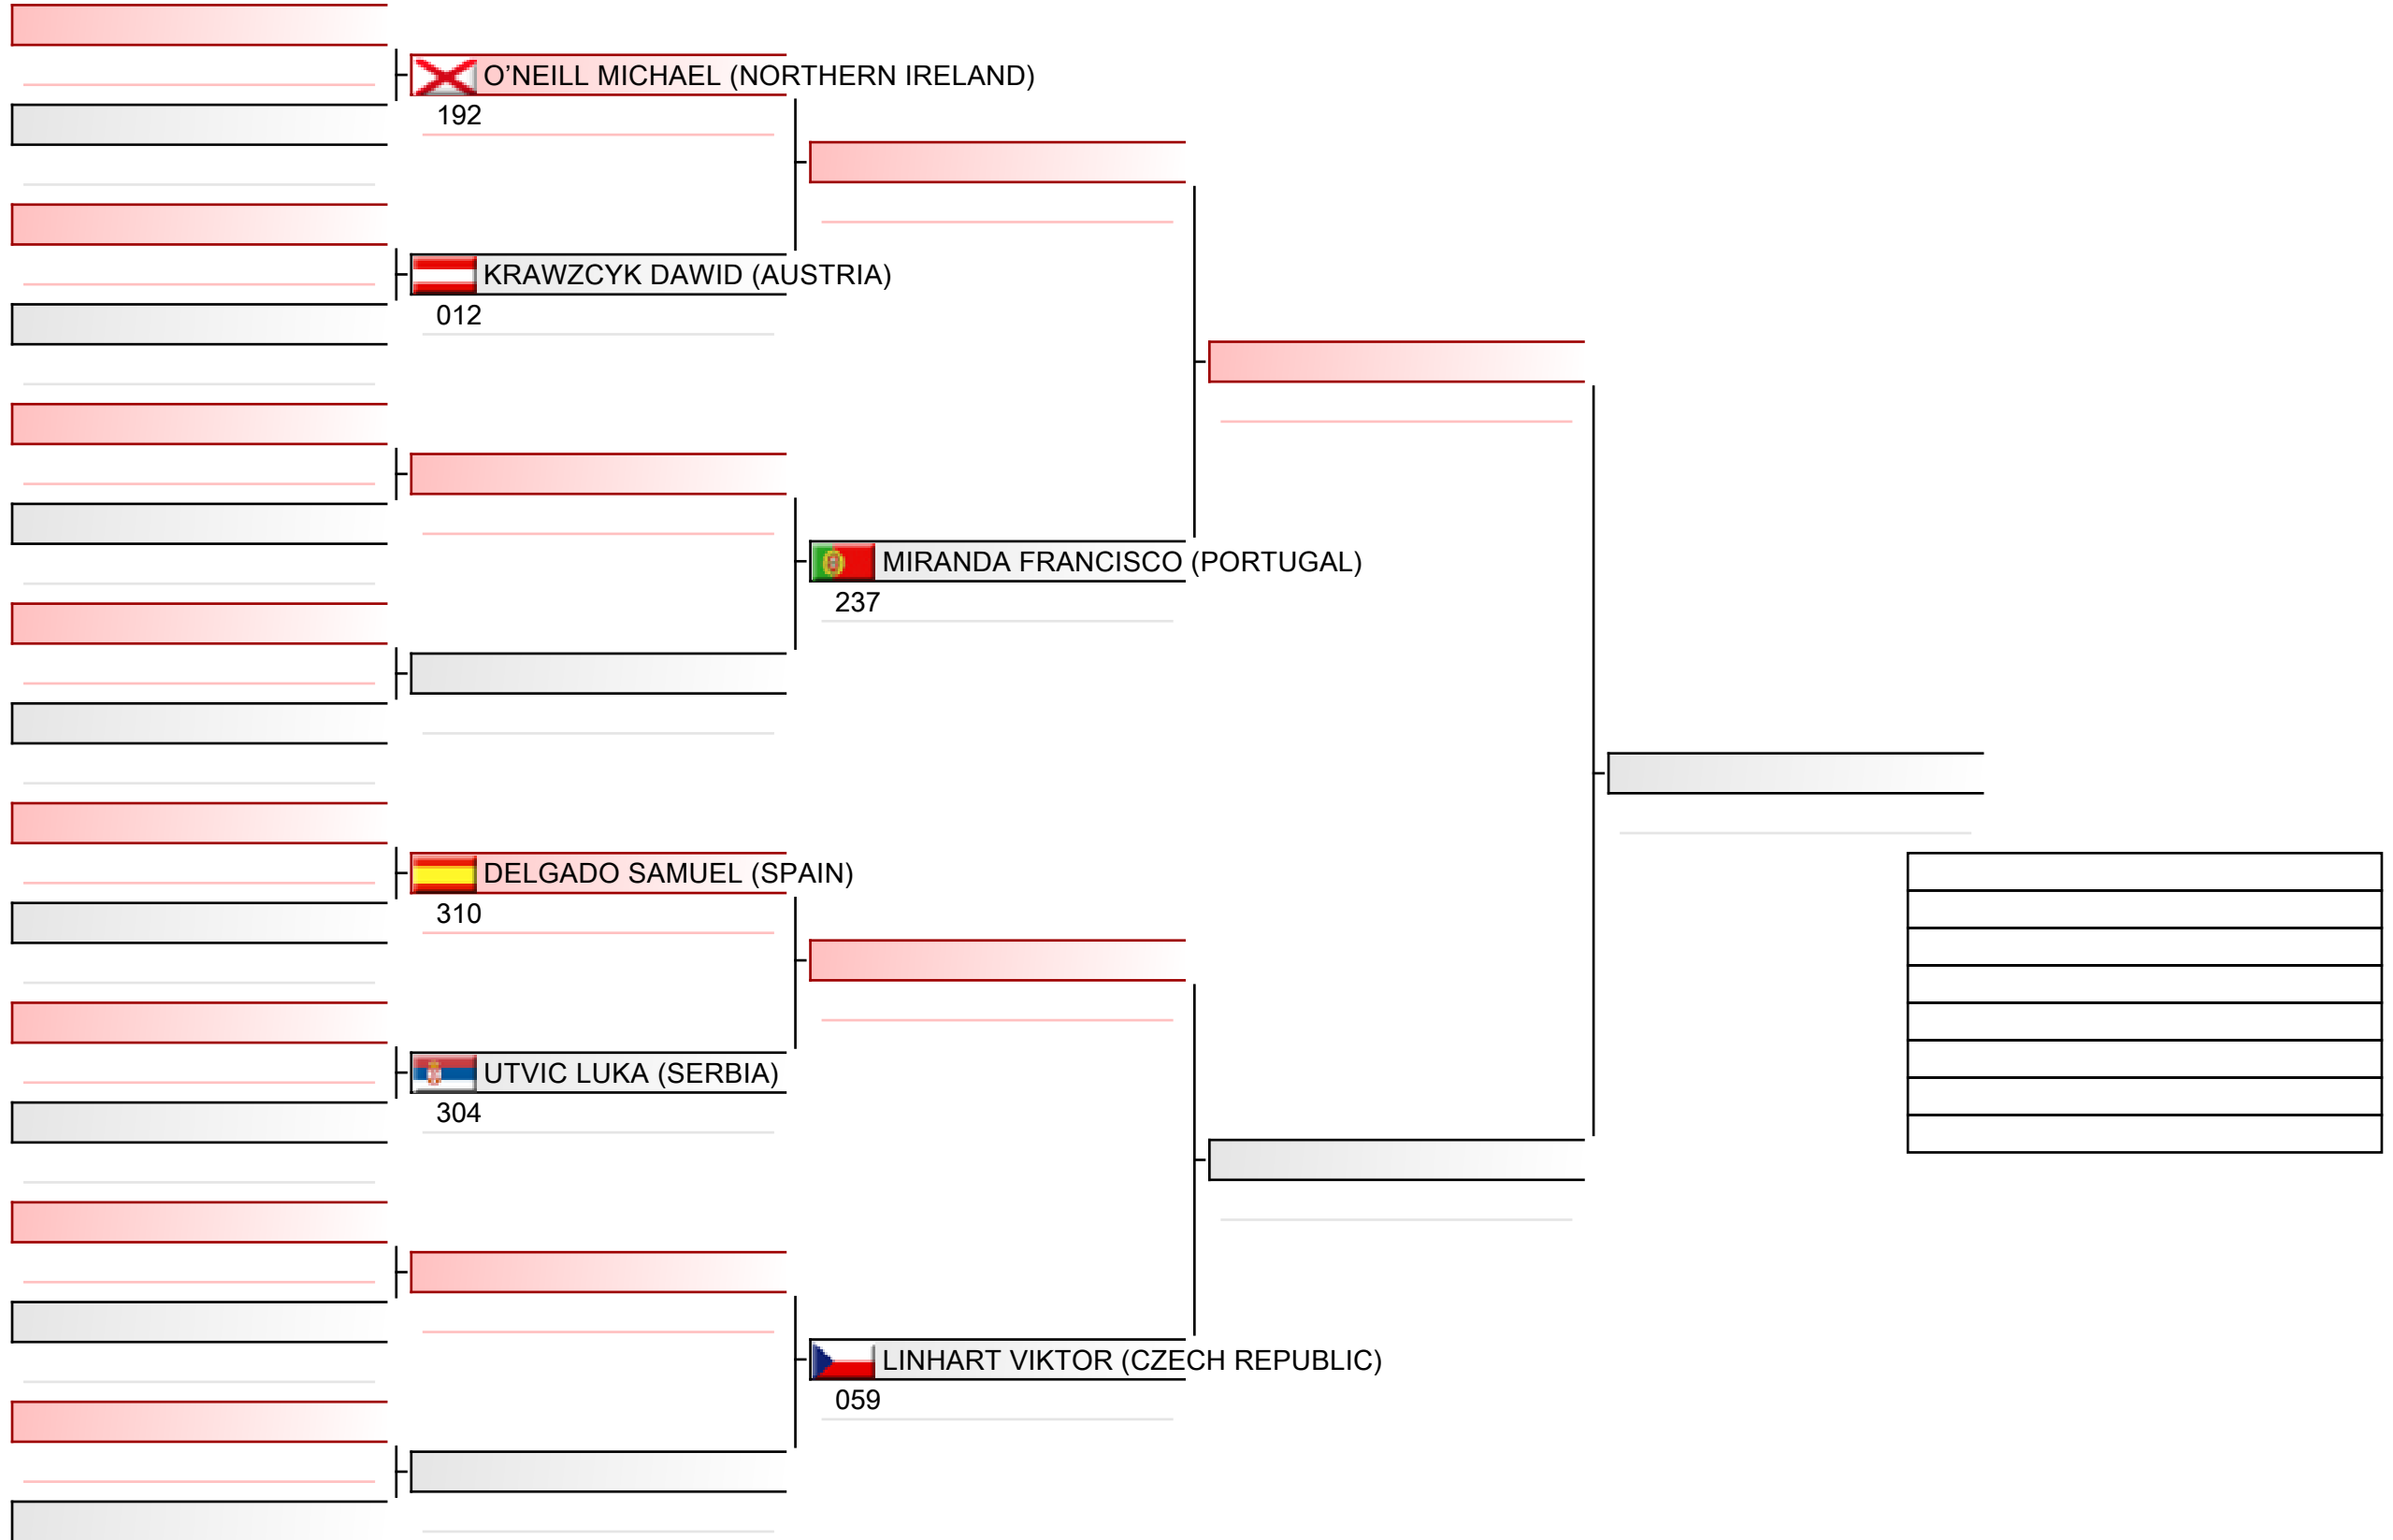

Youth men individual kumite

ESKA European Shotokan Karate-do Championship 2022, Grüzefeldstrasse 36, 8400 Winterthur, SUI

2022-12-03

Tatami
5 10:30

Pool
3/4