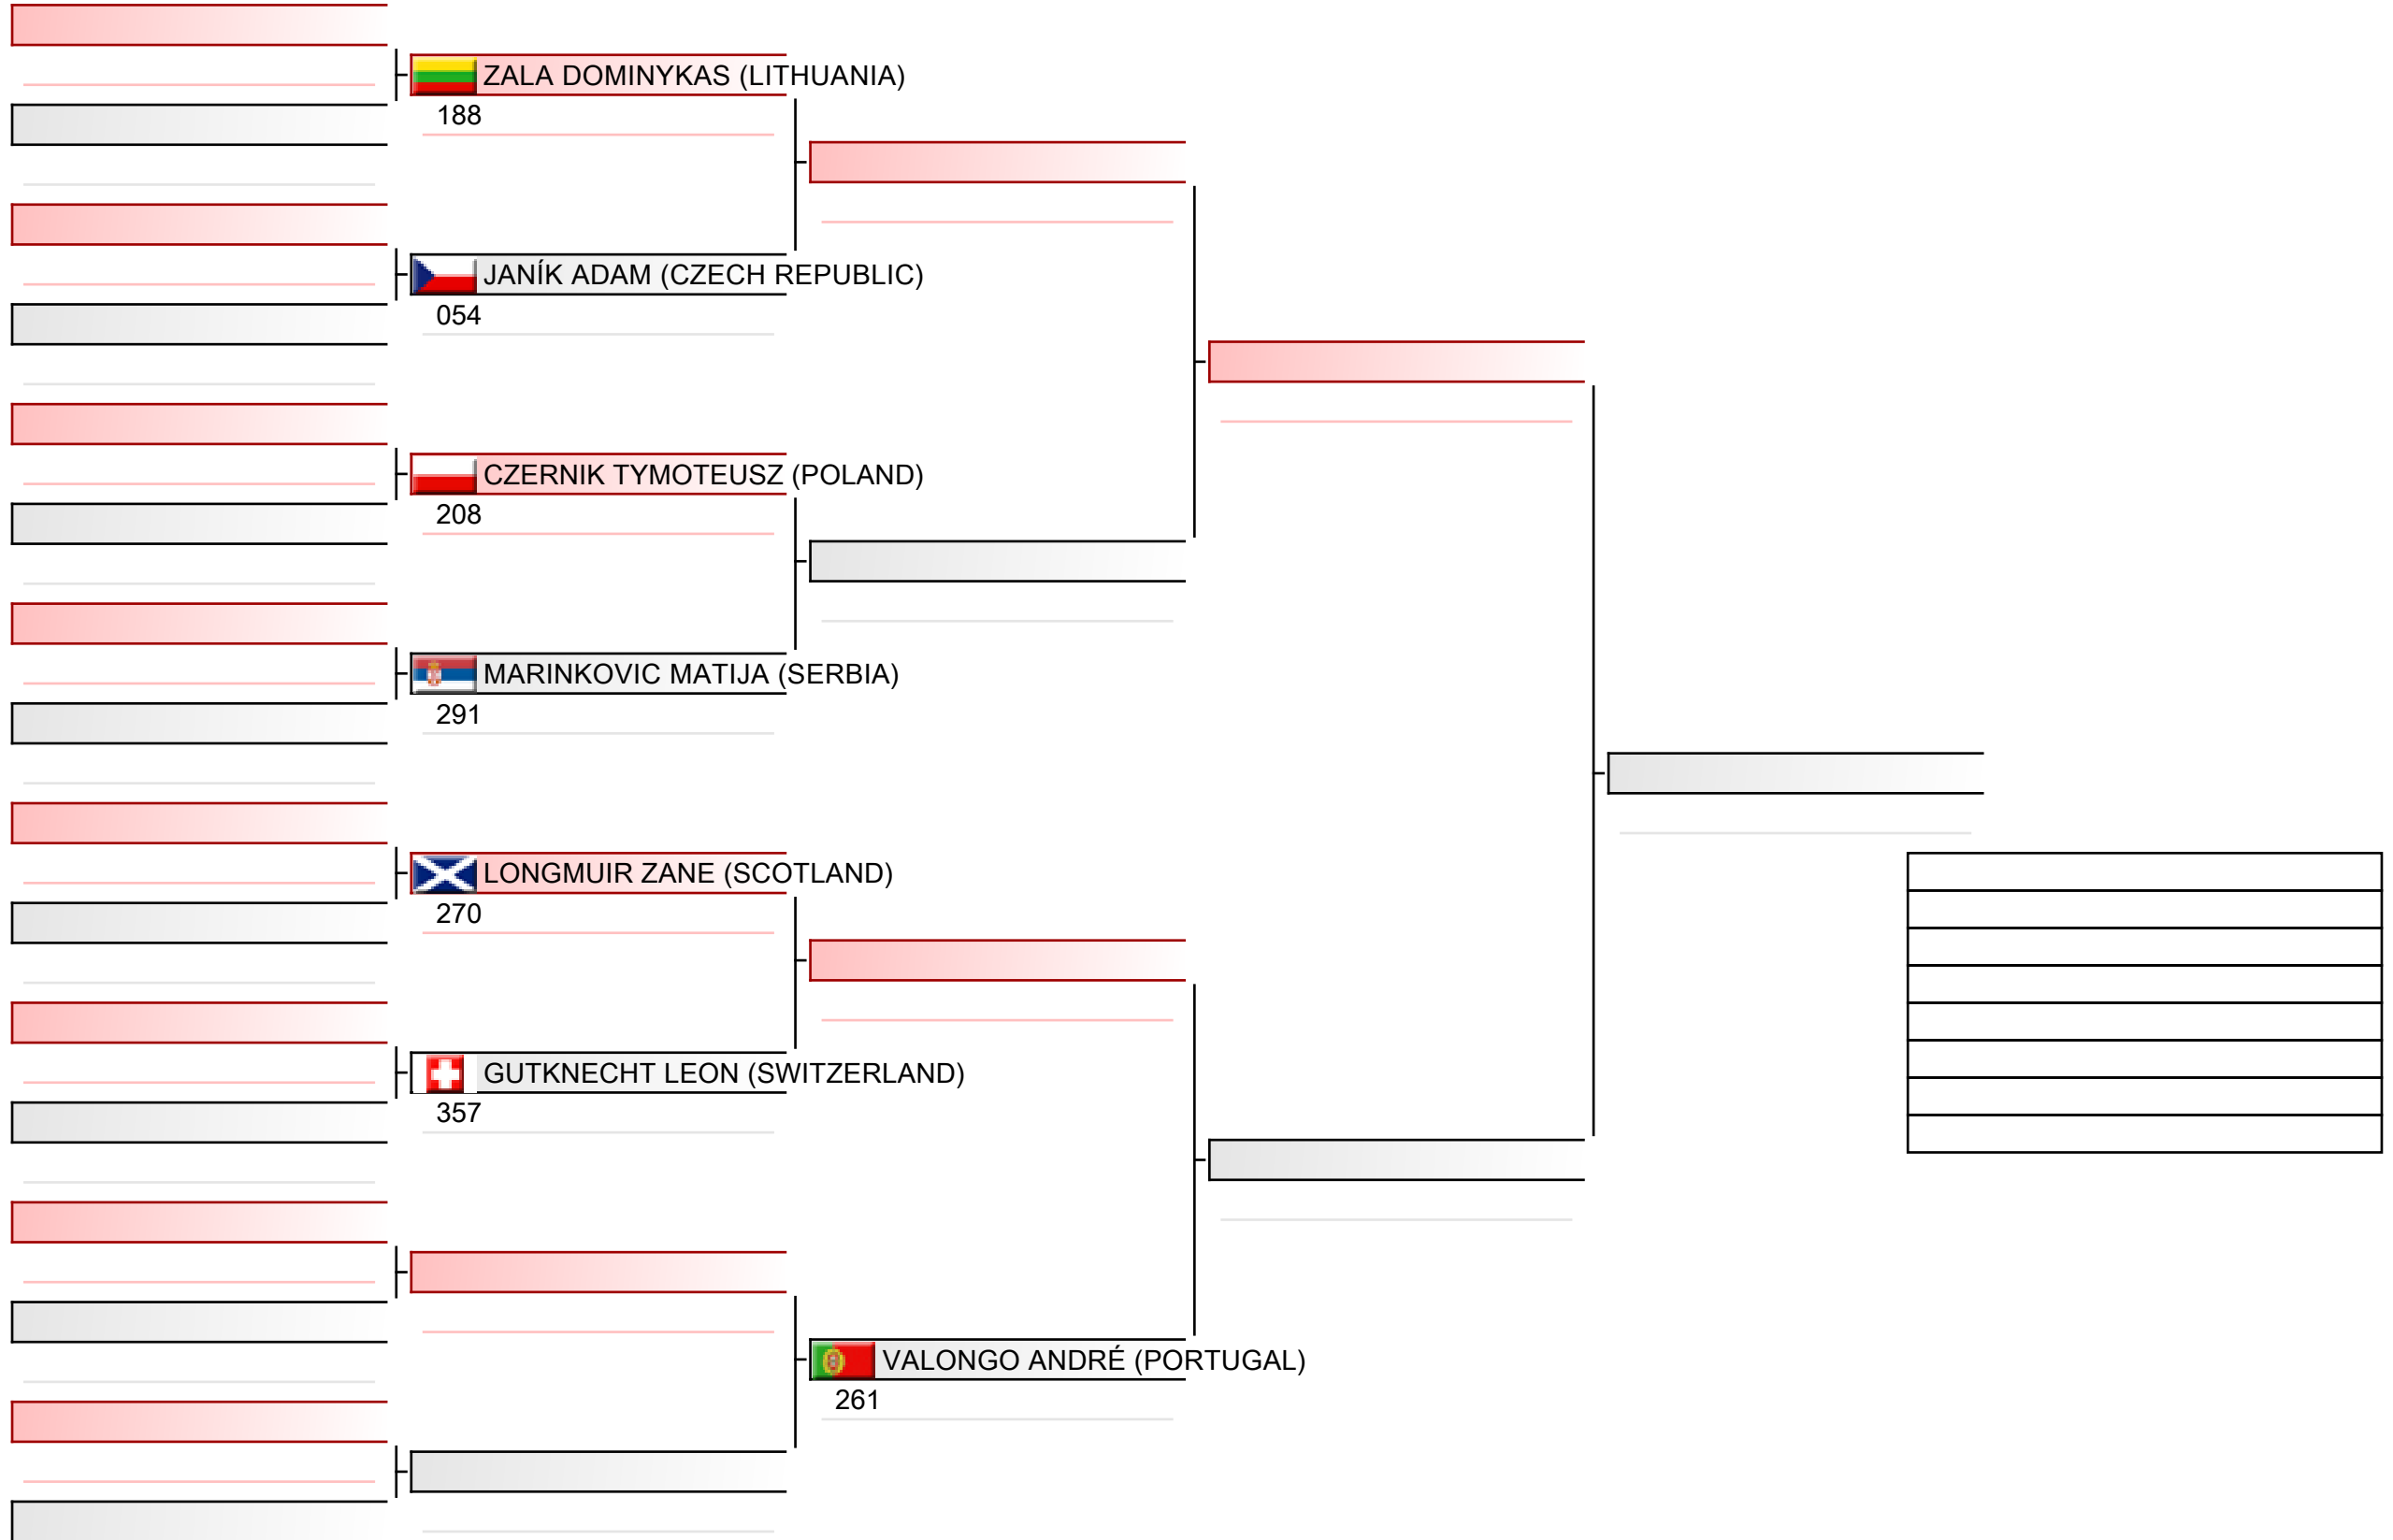

Youth men individual kumite

ESKA European Shotokan Karate-do Championship 2022, Grüzefeldstrasse 36, 8400 Winterthur, SUI

2022-12-03

Tatami
3 10:30

Pool
1/4