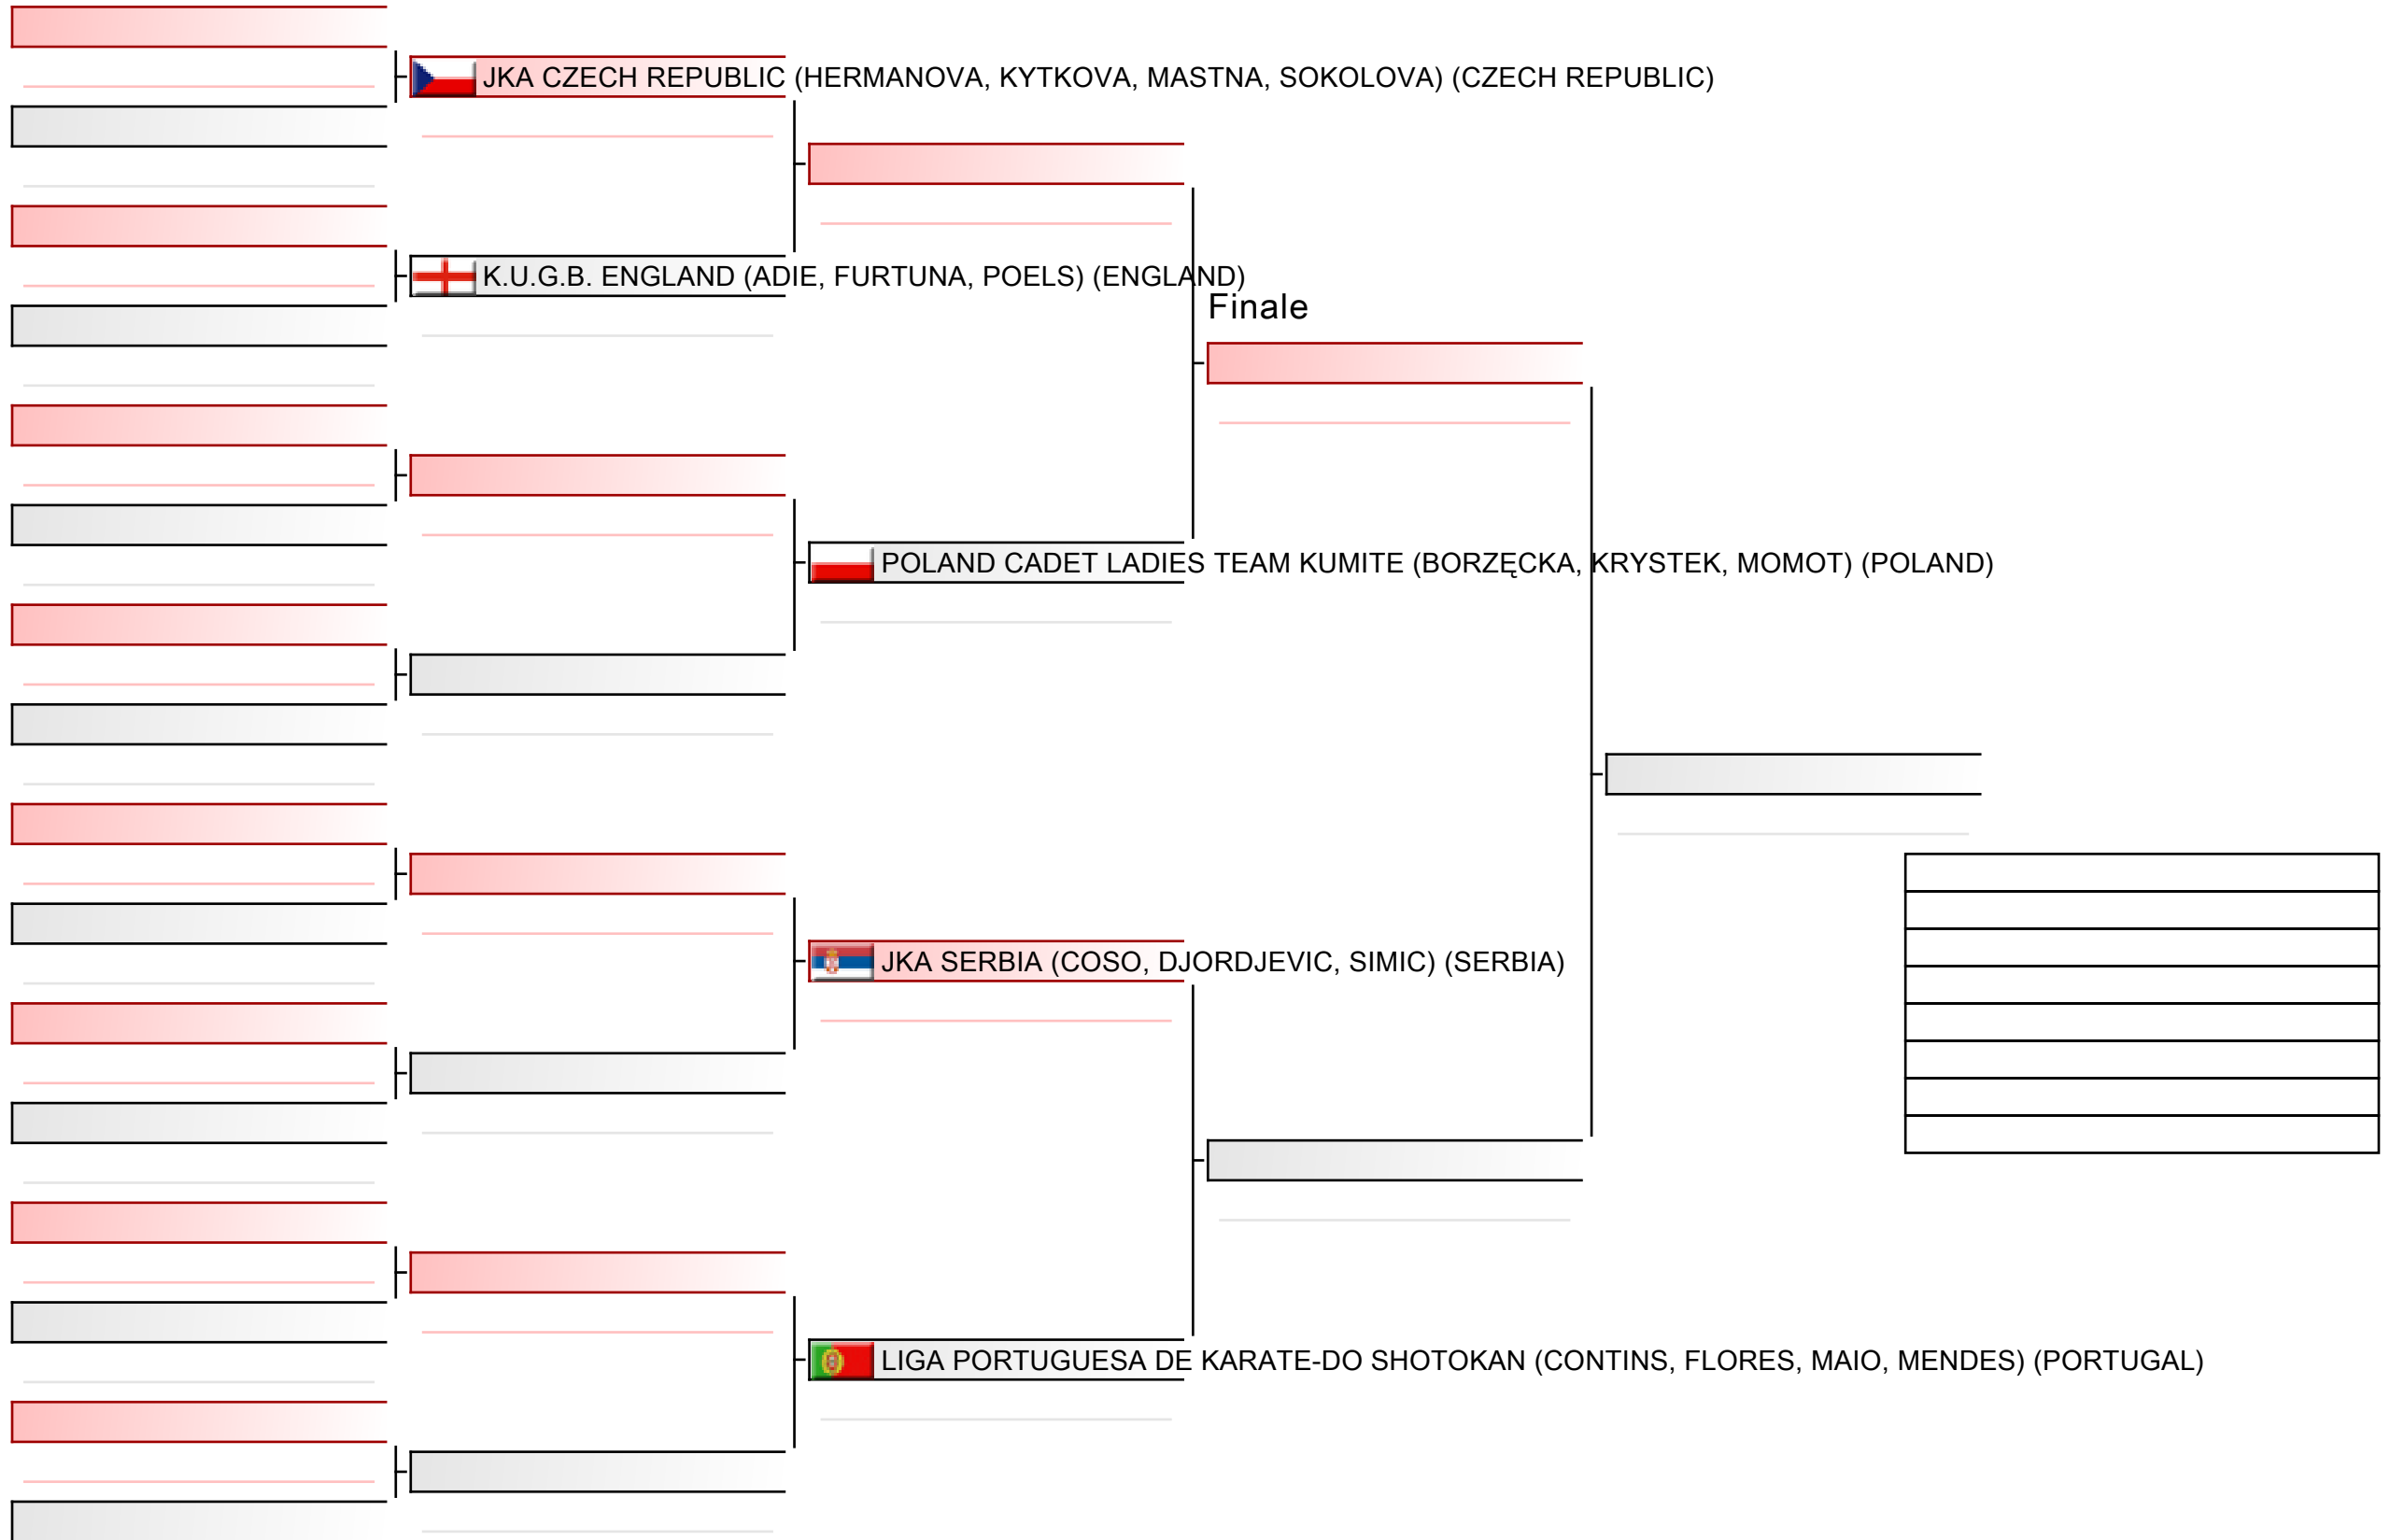

2022-12-02

Tatami
5 14:40

Pool
4/4

Cadet ladies team kumite

ESKA European Shotokan Karate-do Championship 2022, Grüzefeldstrasse 36, 8400 Winterthur, SUI

2022-12-02

Tatami
1 15:25

Pool
1/1