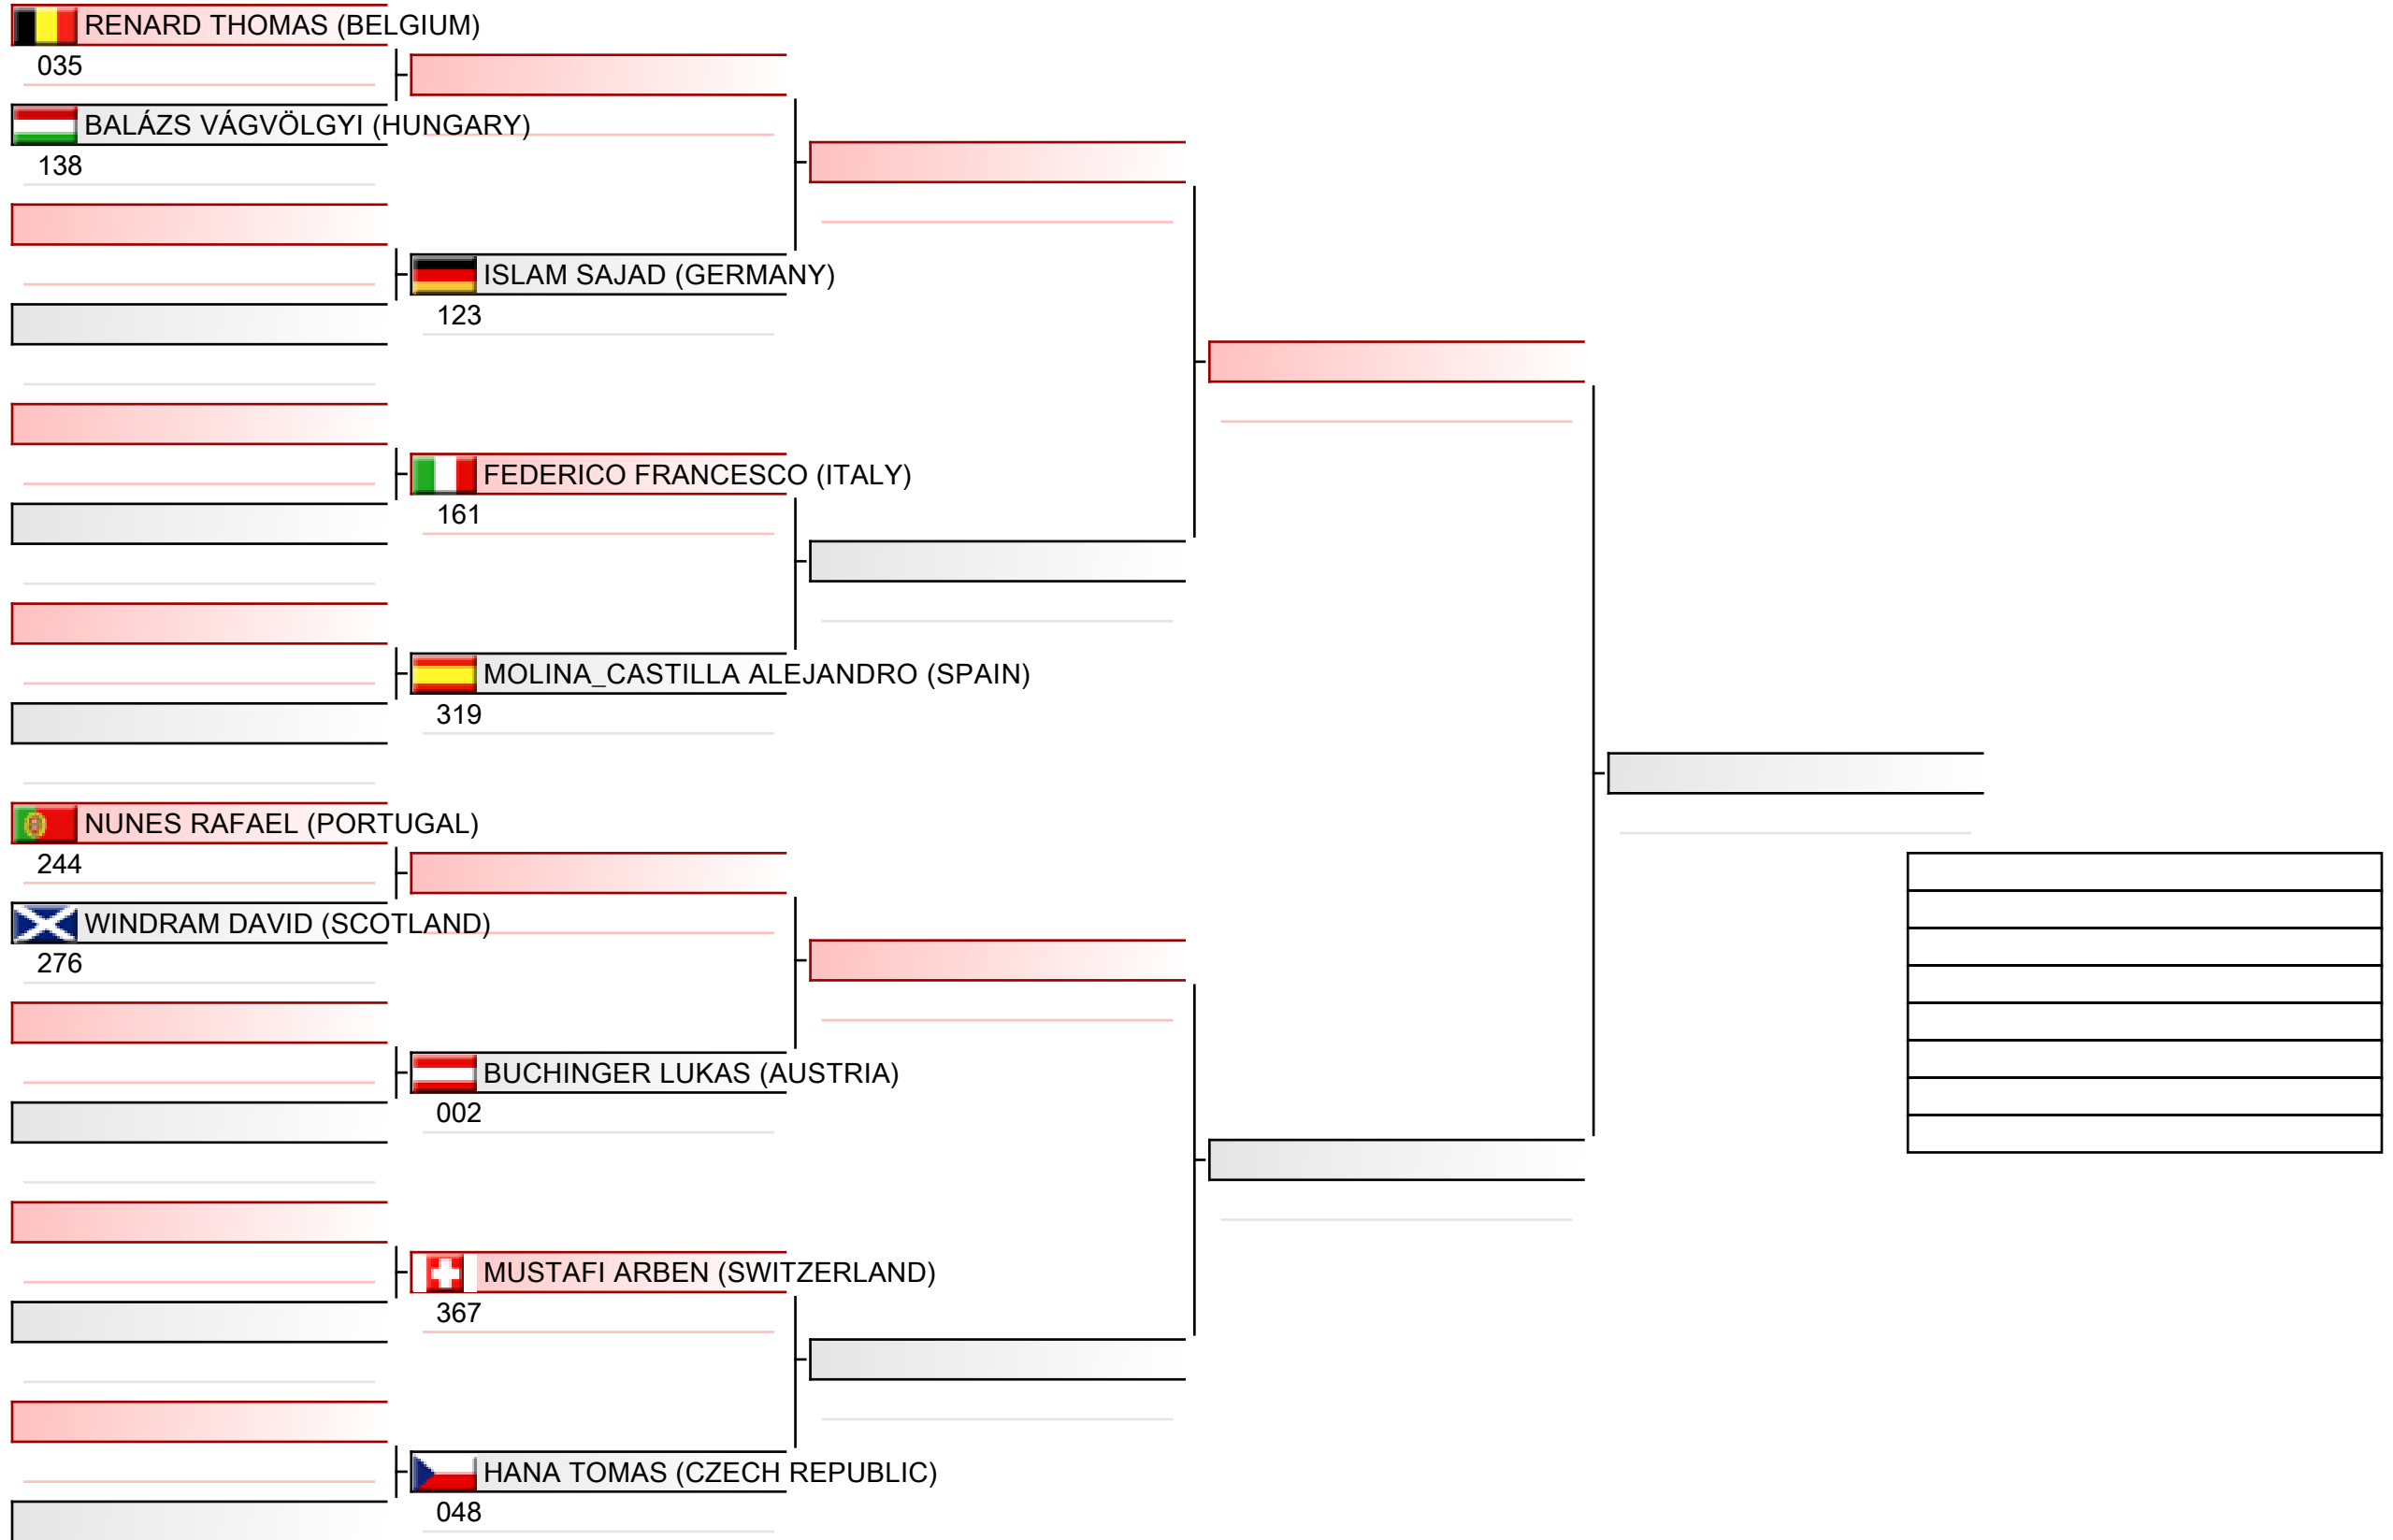

Senior men individual kata

ESKA European Shotokan Karate-do Championship 2022, Grüzefeldstrasse 36, 8400 Winterthur, SUI

2022-12-04

Tatami
3 09:35

Pool
3/4