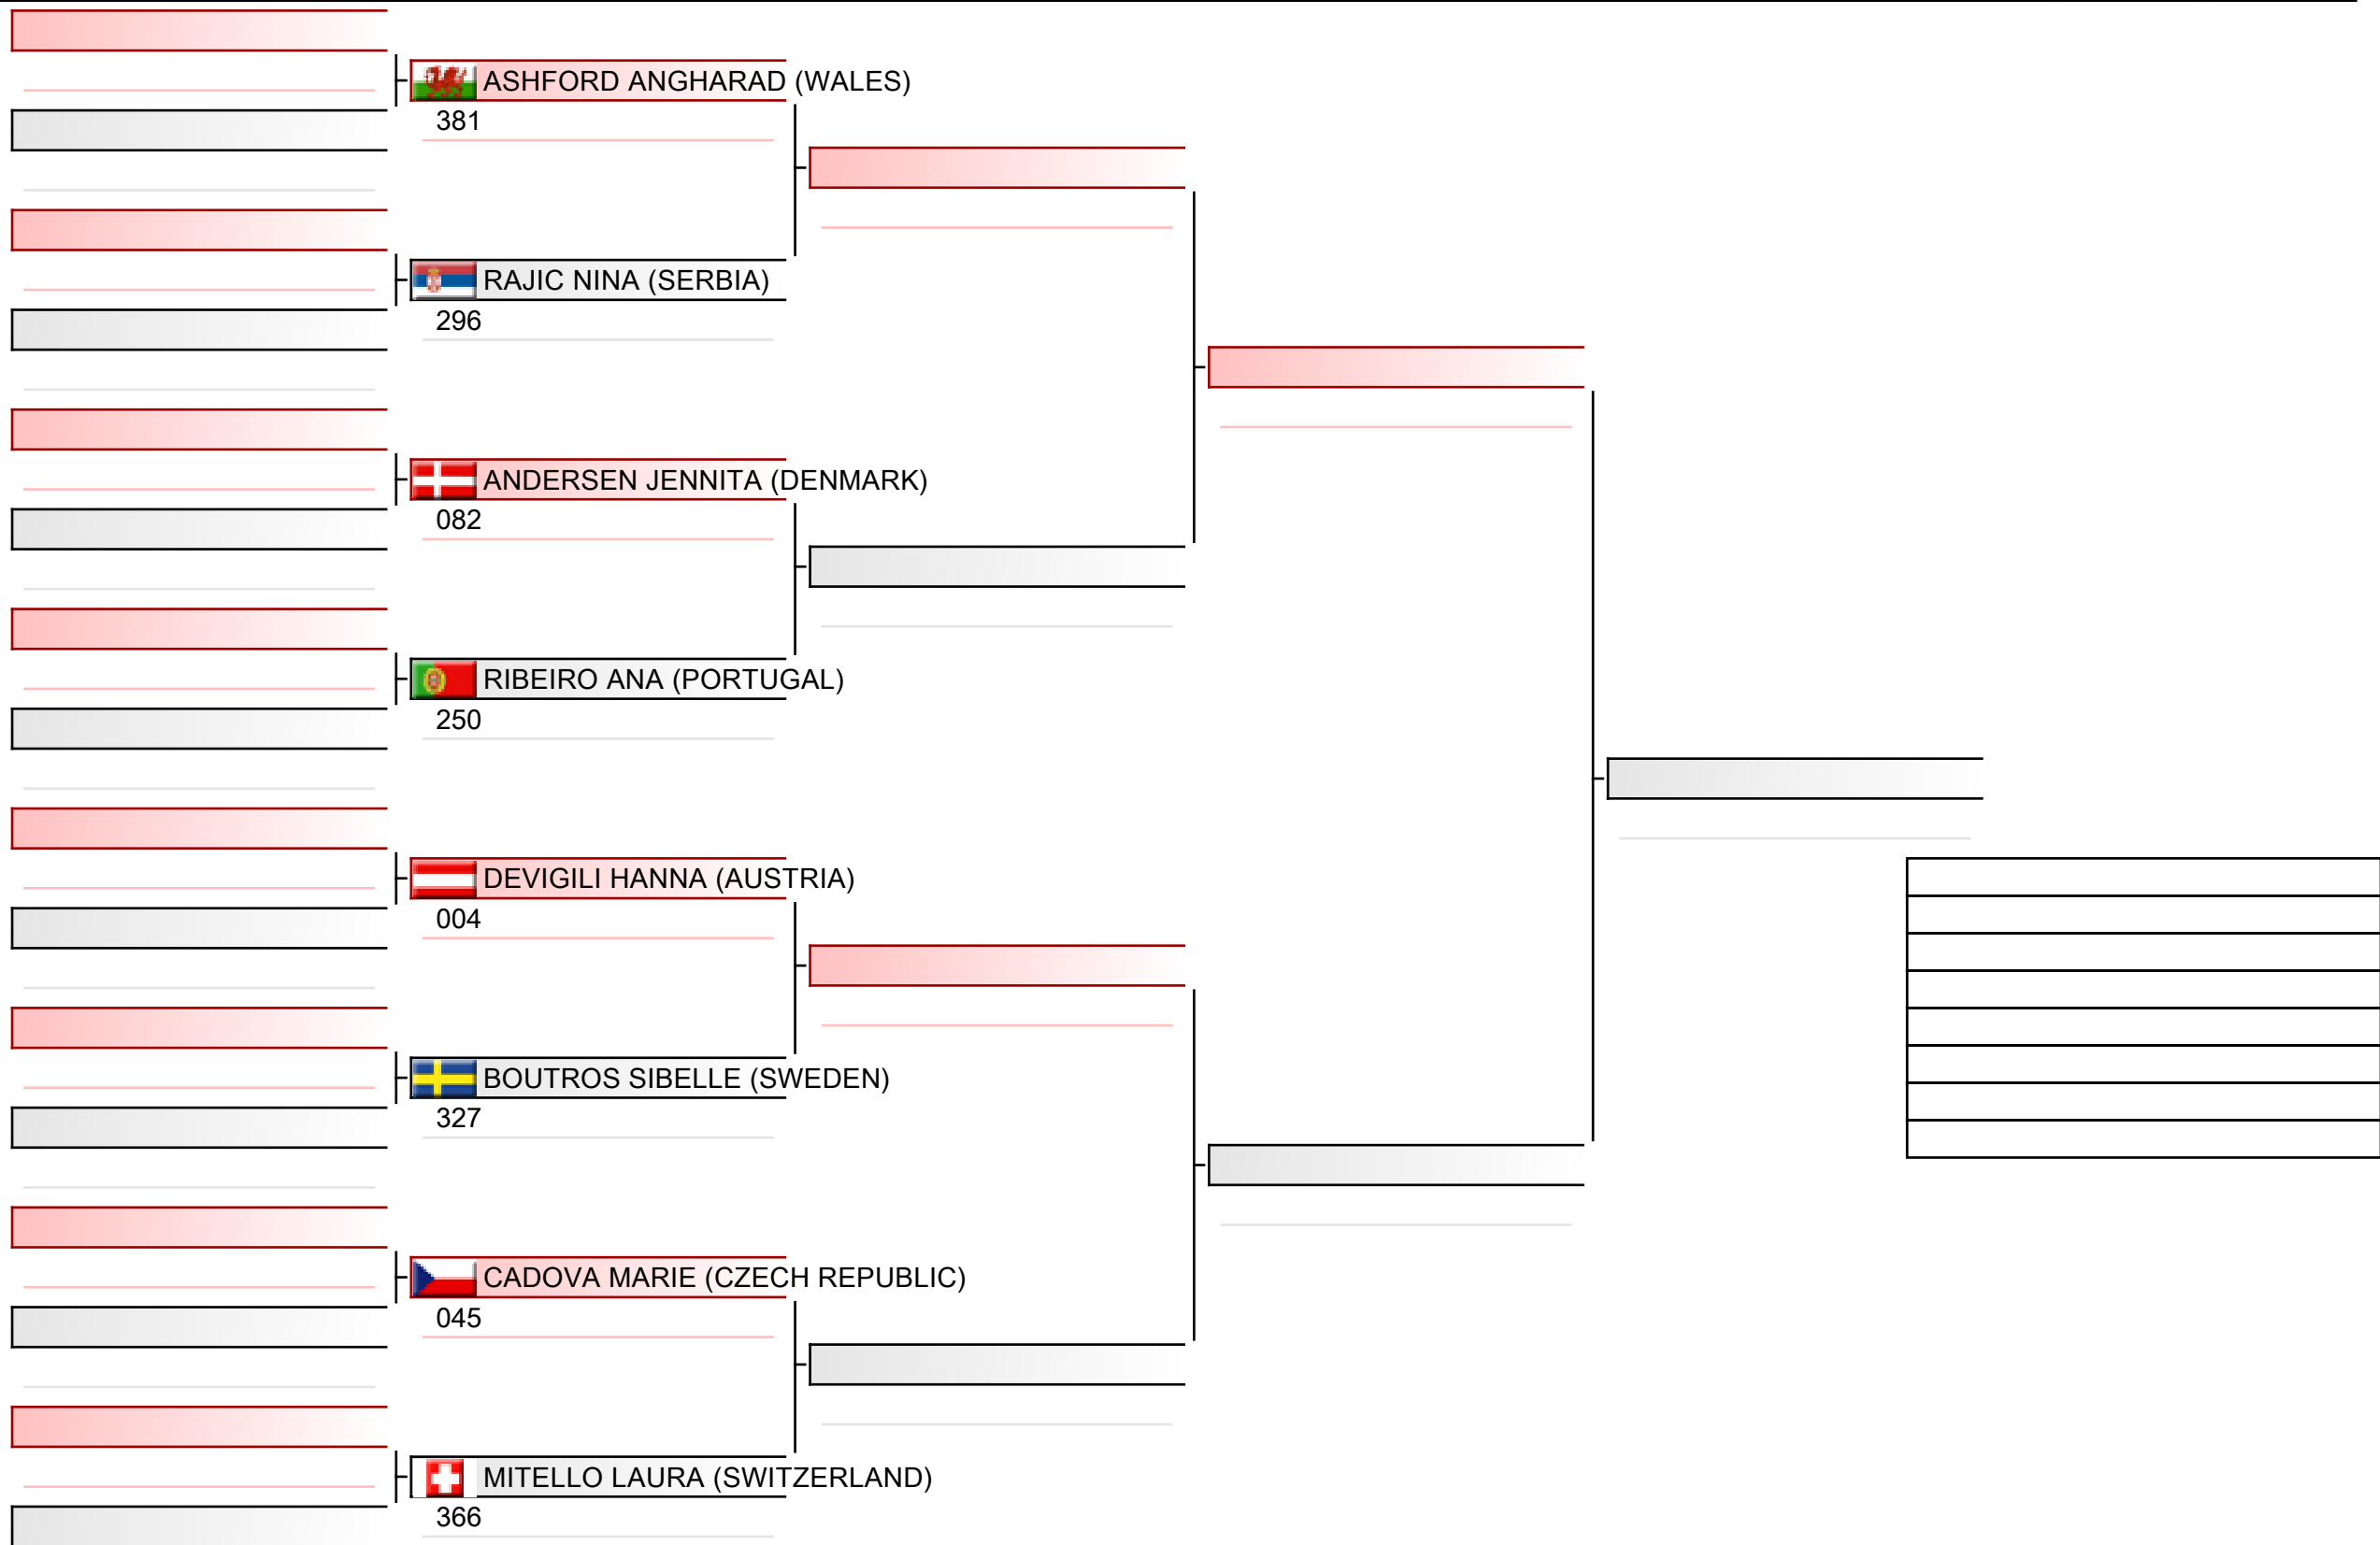

Junior ladies individual kumite

ESKA European Shotokan Karate-do Championship 2022, Grüzefeldstrasse 36, 8400 Winterthur, SUI

2022-12-03

Tatami
4 10:55

Pool
4/4