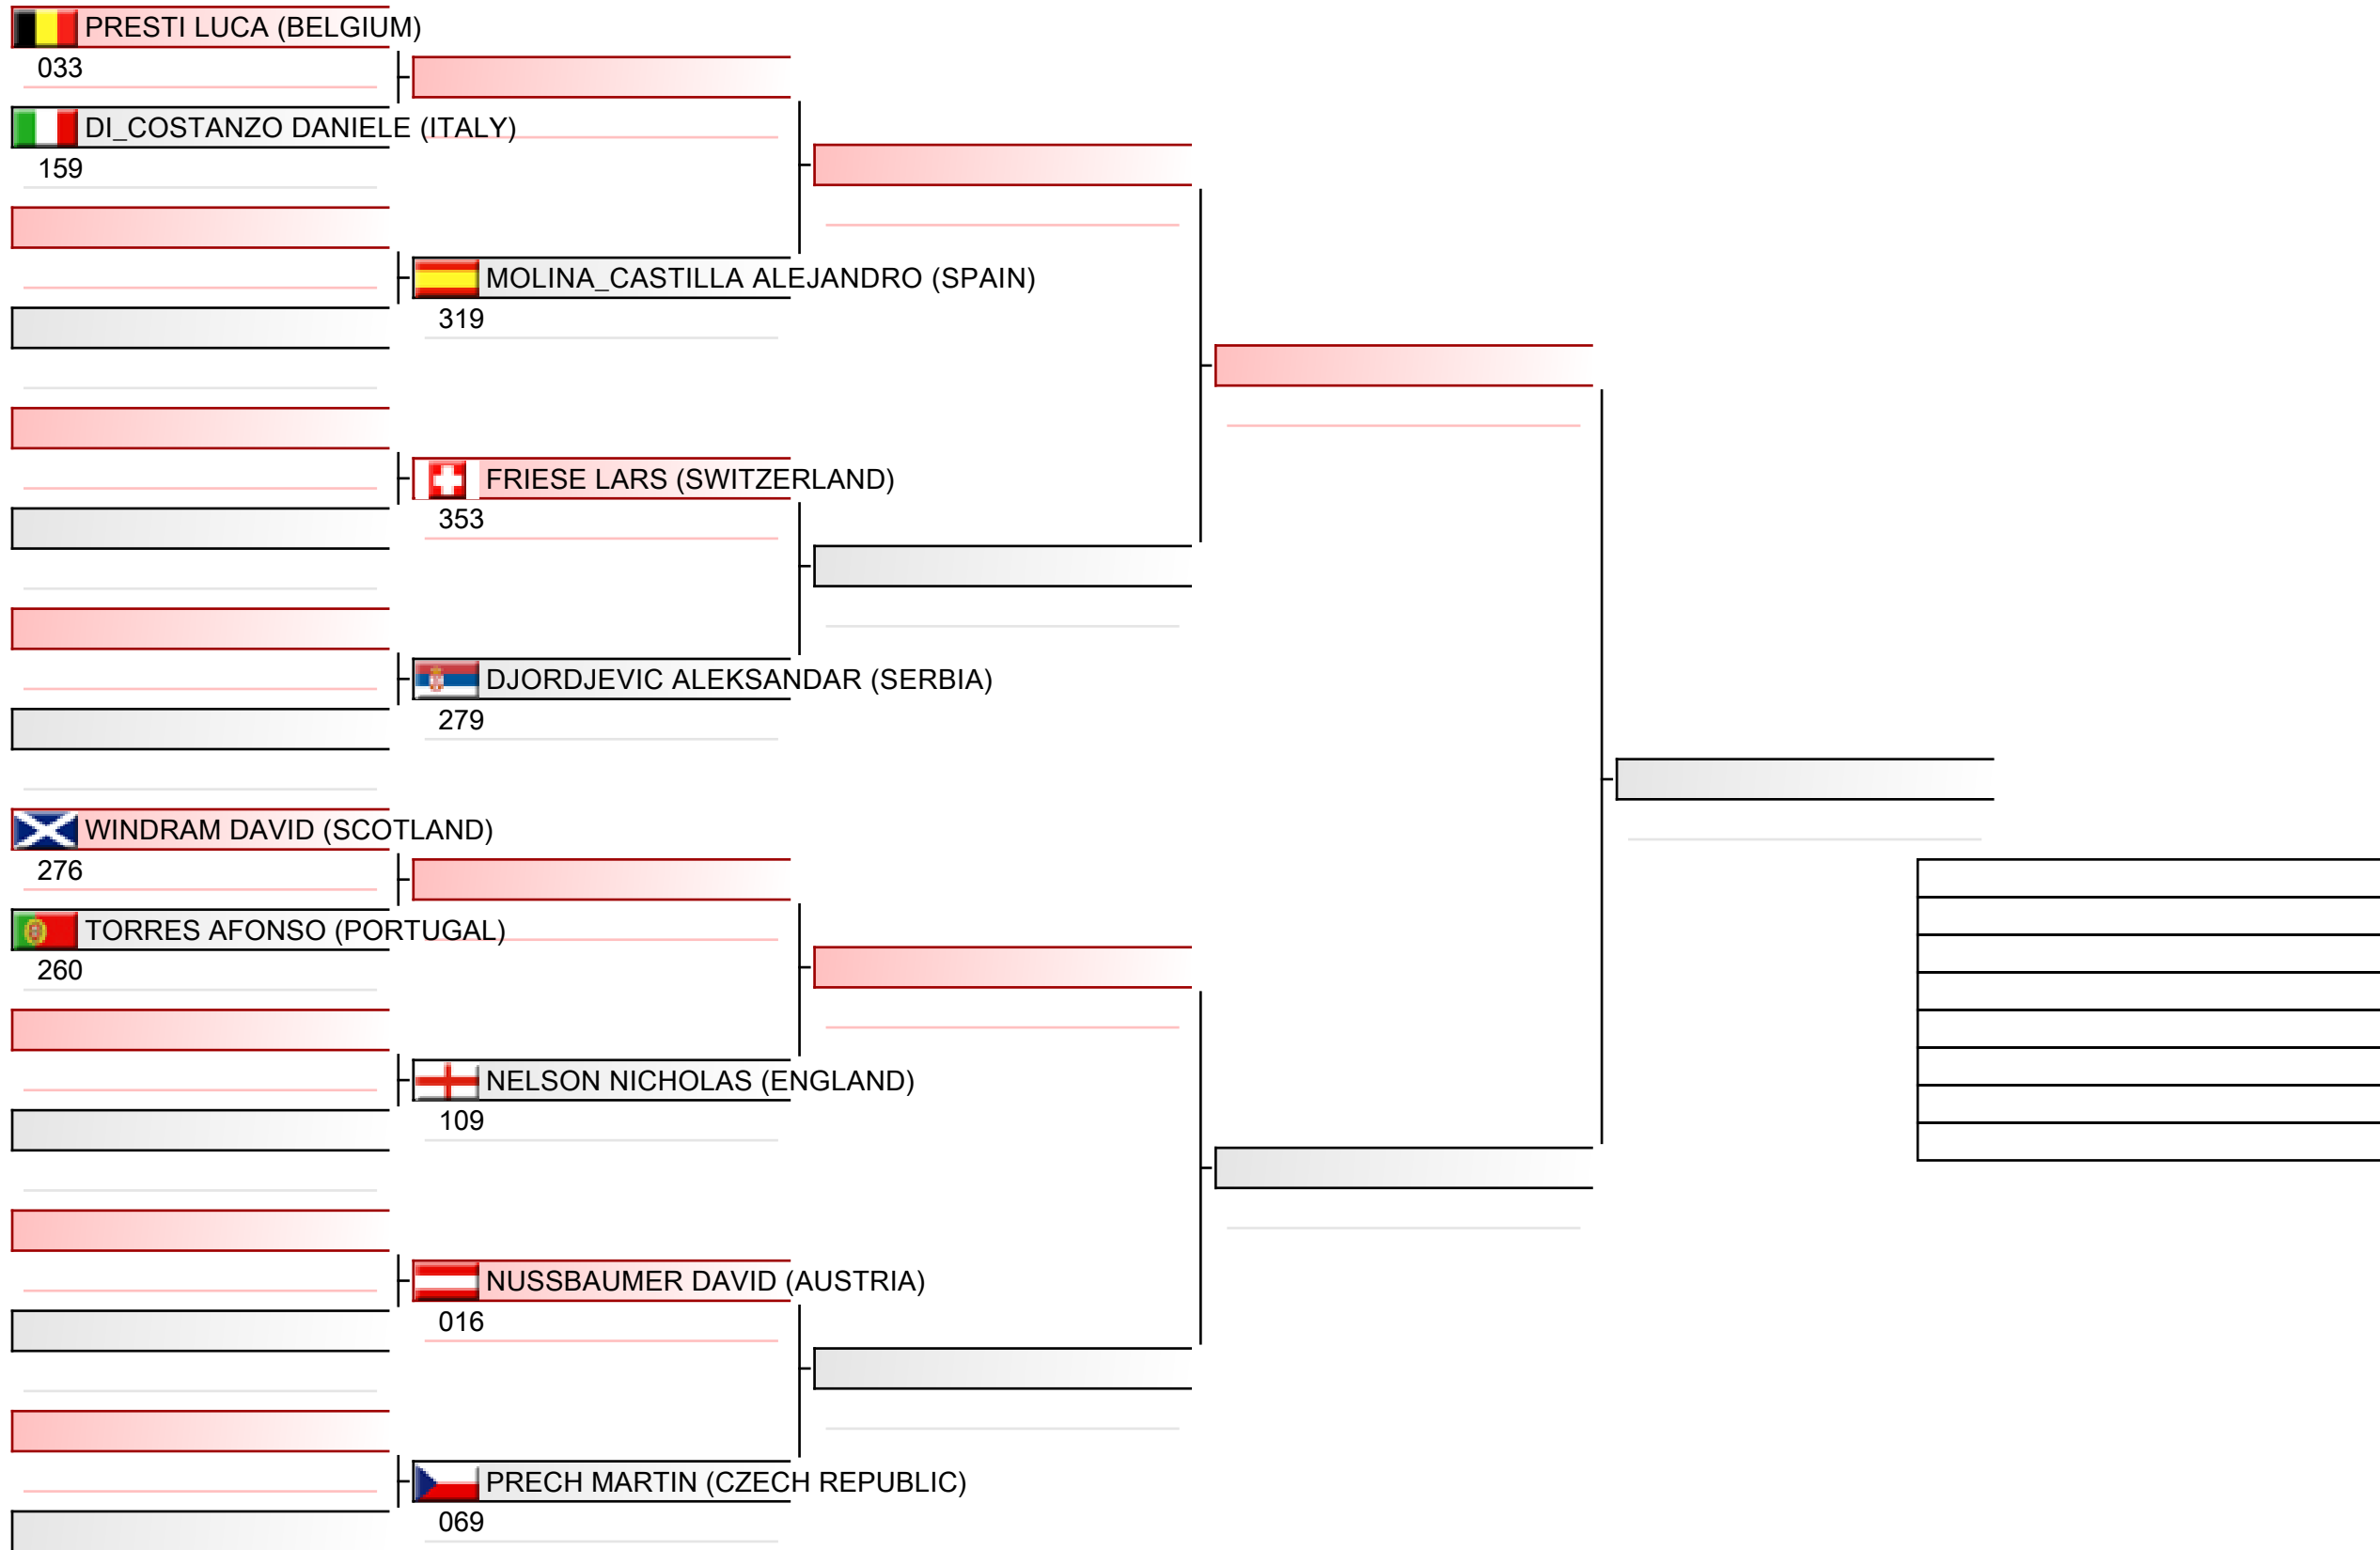

2022-12-03

Tatami
2 09:45

Pool
3/4

Junior men individual kata

ESKA European Shotokan Karate-do Championship 2022, Grüzefeldstrasse 36, 8400 Winterthur, SUI

2022-12-03

Tatami
4 10:00

Pool
4/4