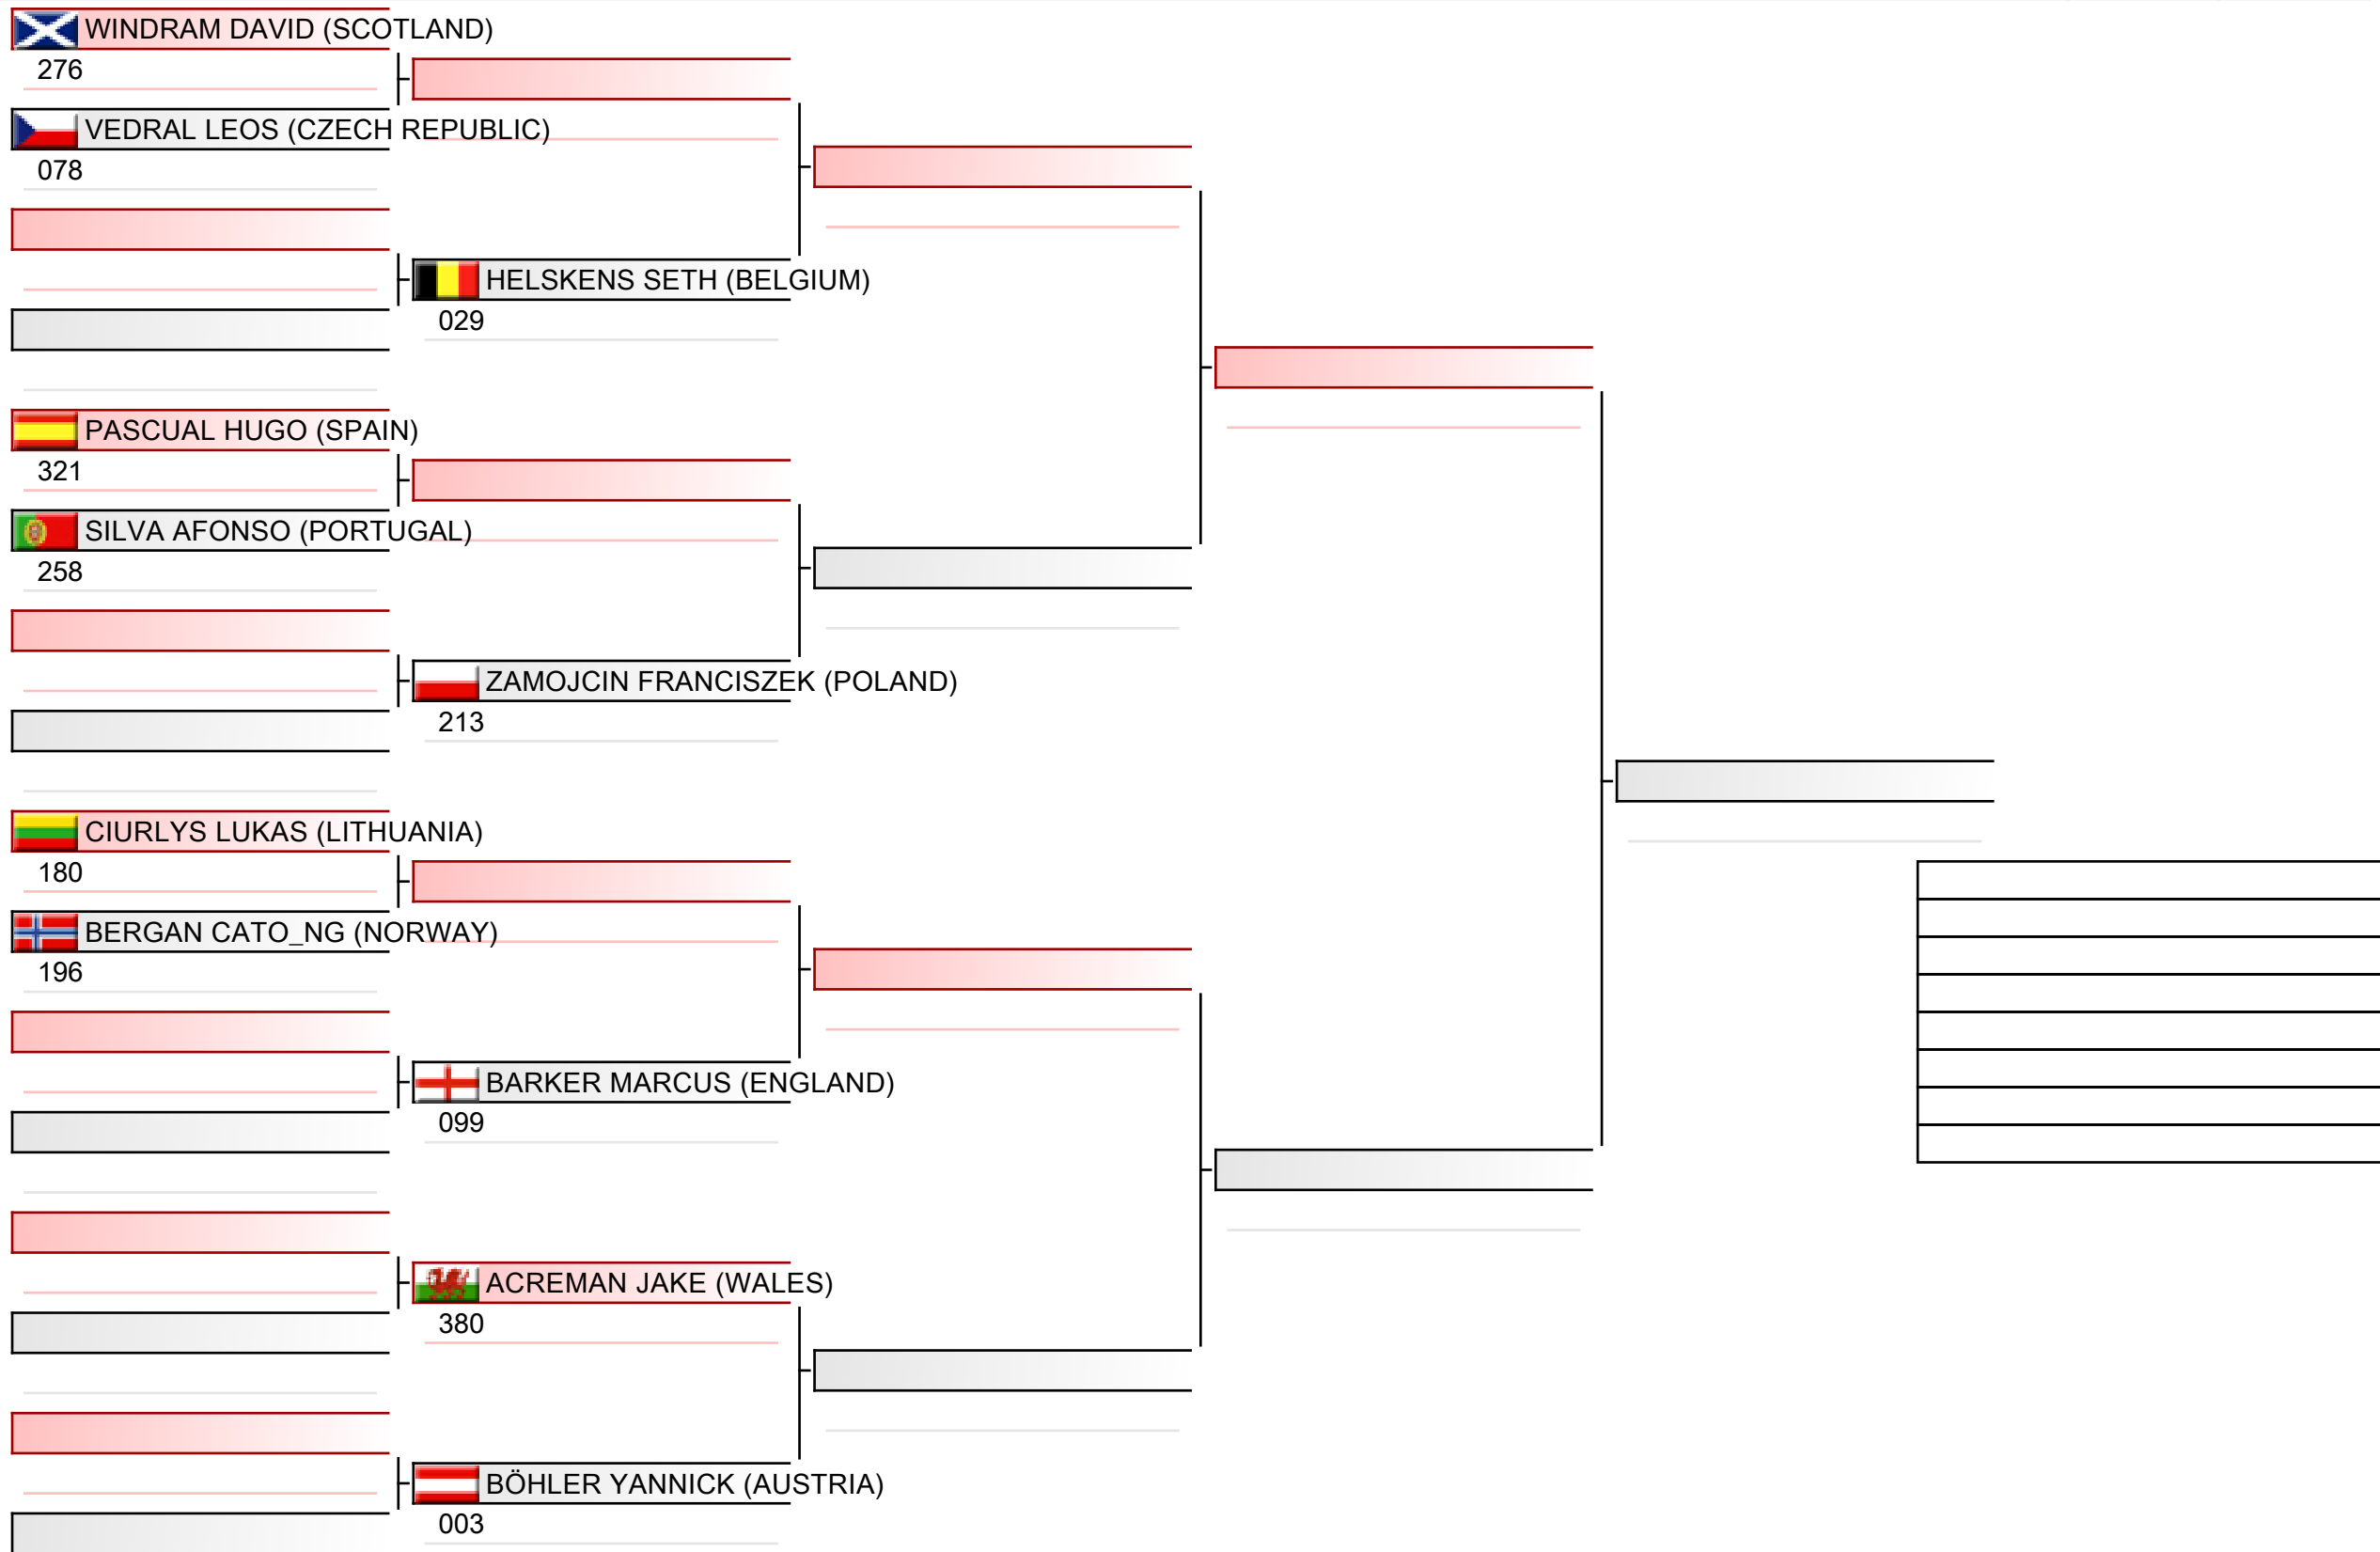

Junior men individual kumite

ESKA European Shotokan Karate-do Championship 2022, Grüzefeldstrasse 36, 8400 Winterthur, SUI

2022-12-03

Tatami
1 11:35

Pool
2/4