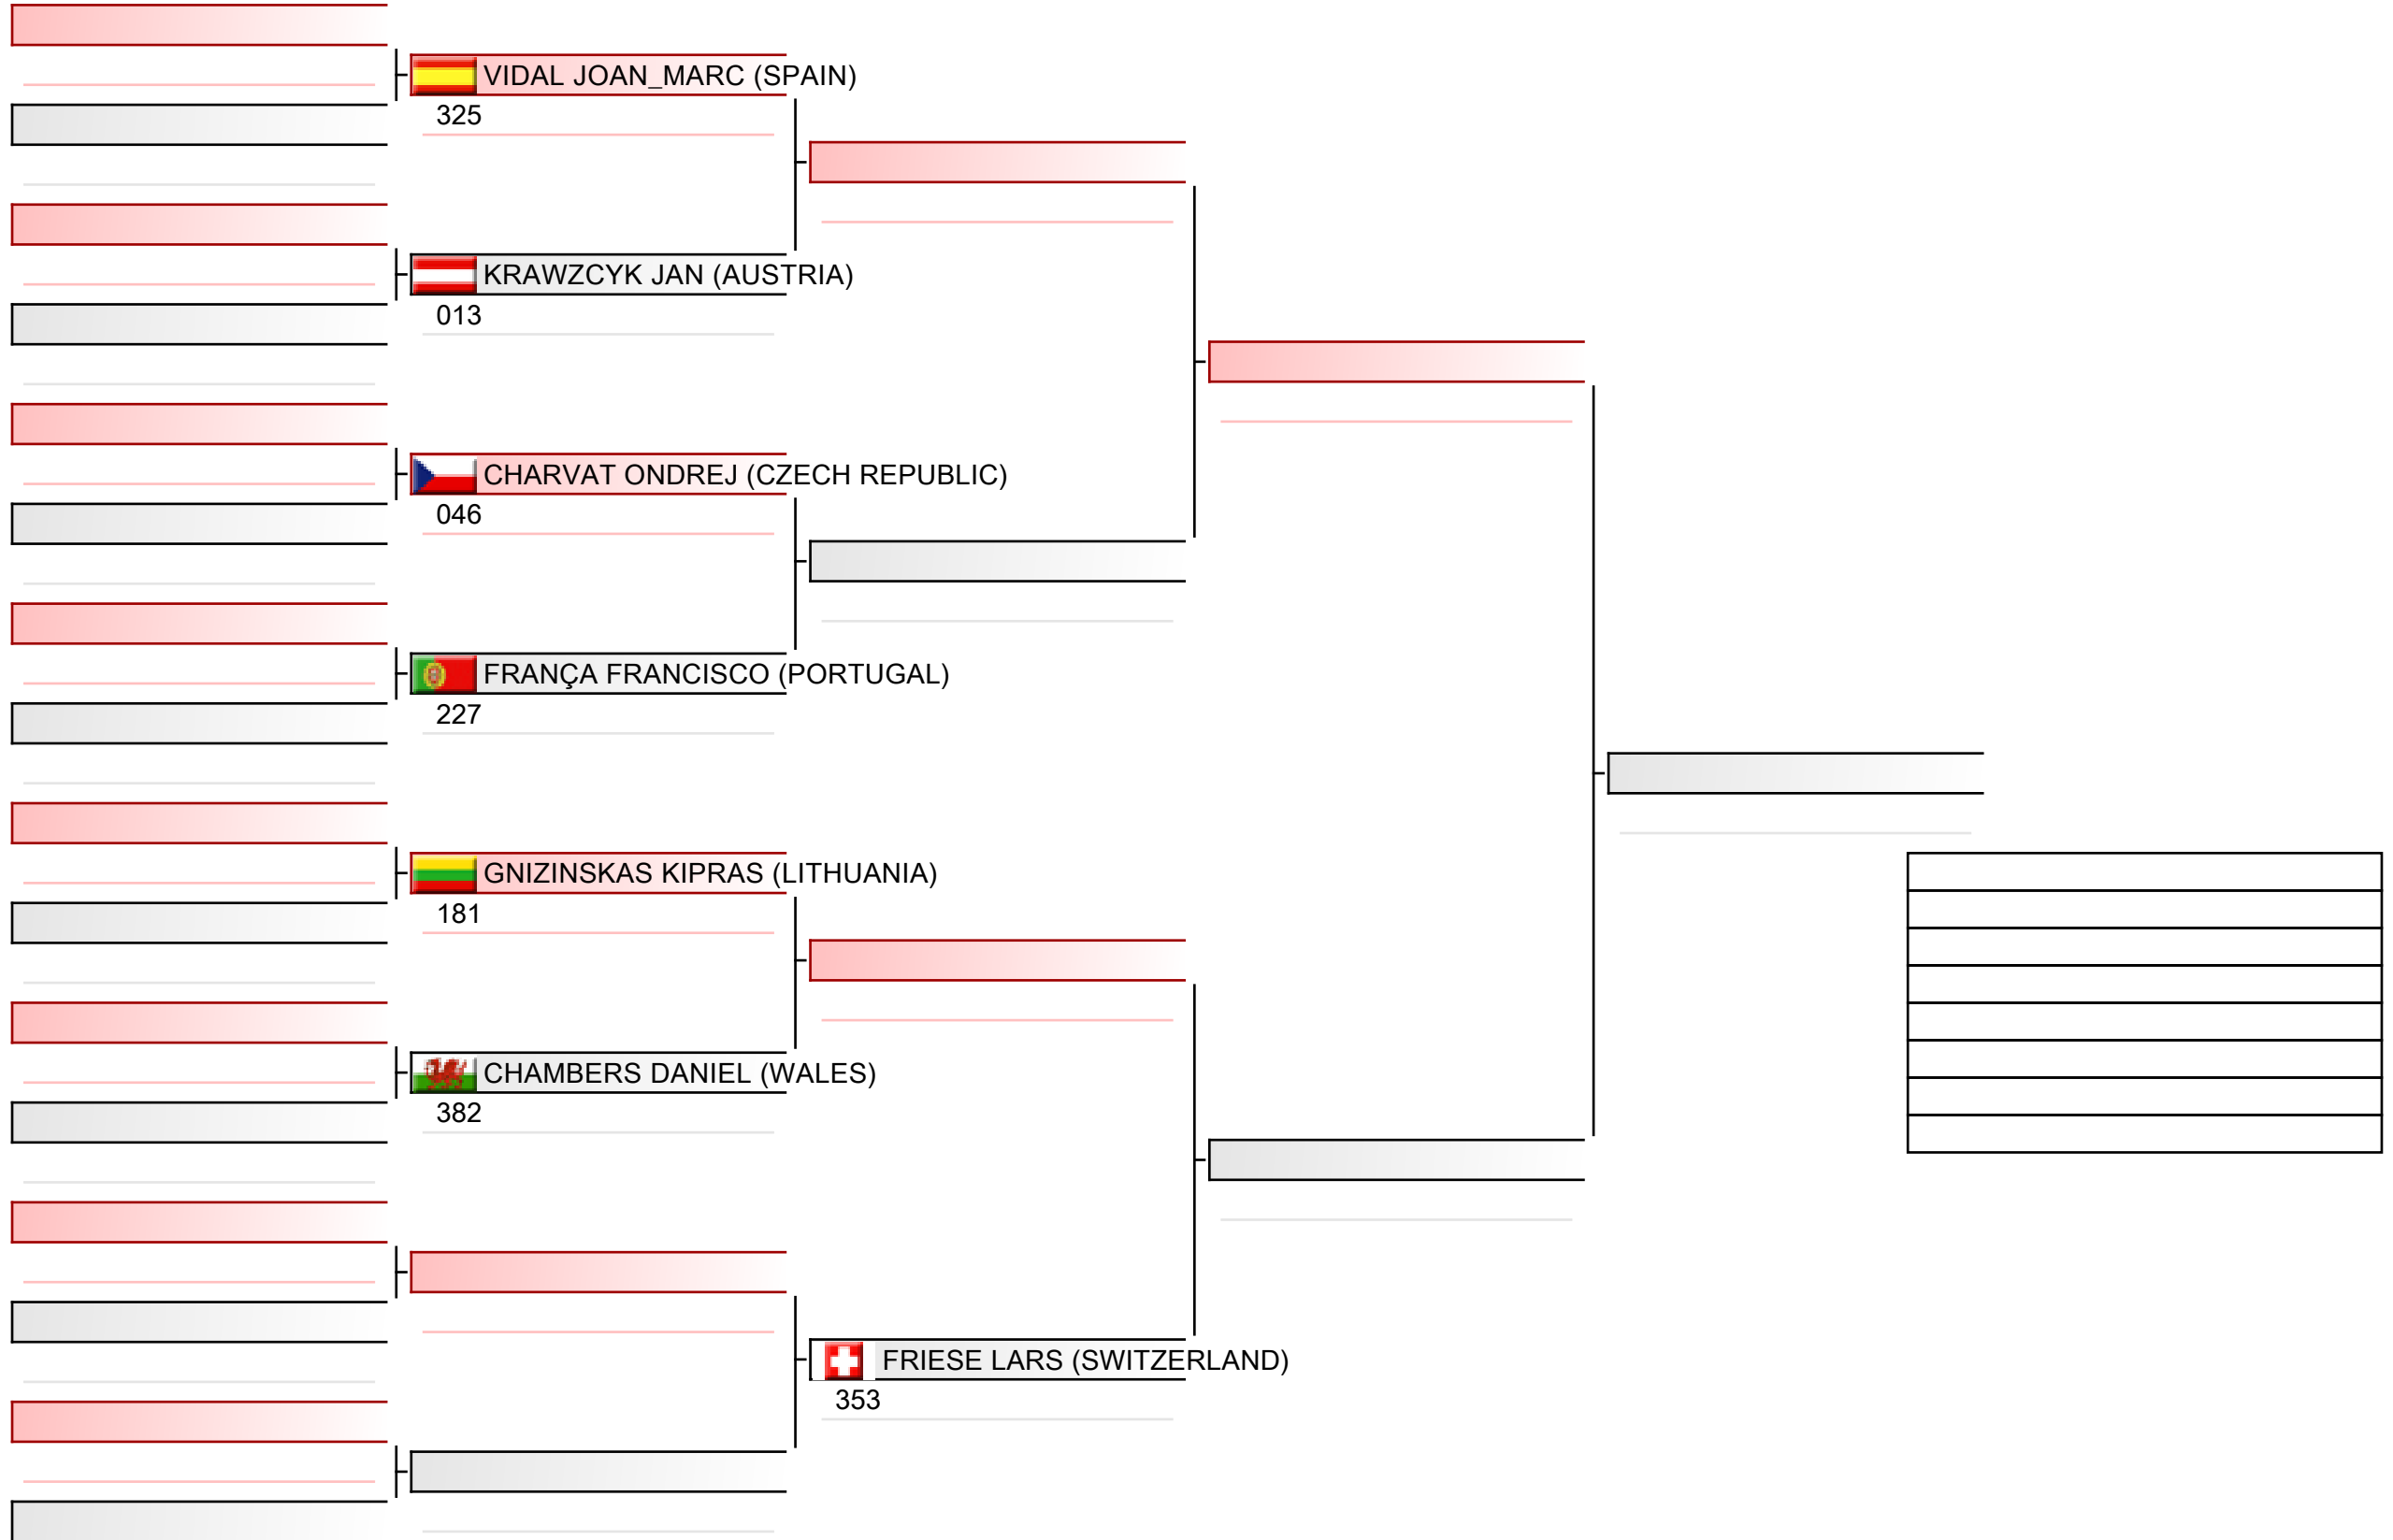

Cadet men individual kata

ESKA European Shotokan Karate-do Championship 2022, Grüzefeldstrasse 36, 8400 Winterthur, SUI

2022-12-02

Tatami
5 13:35

Pool
1/4