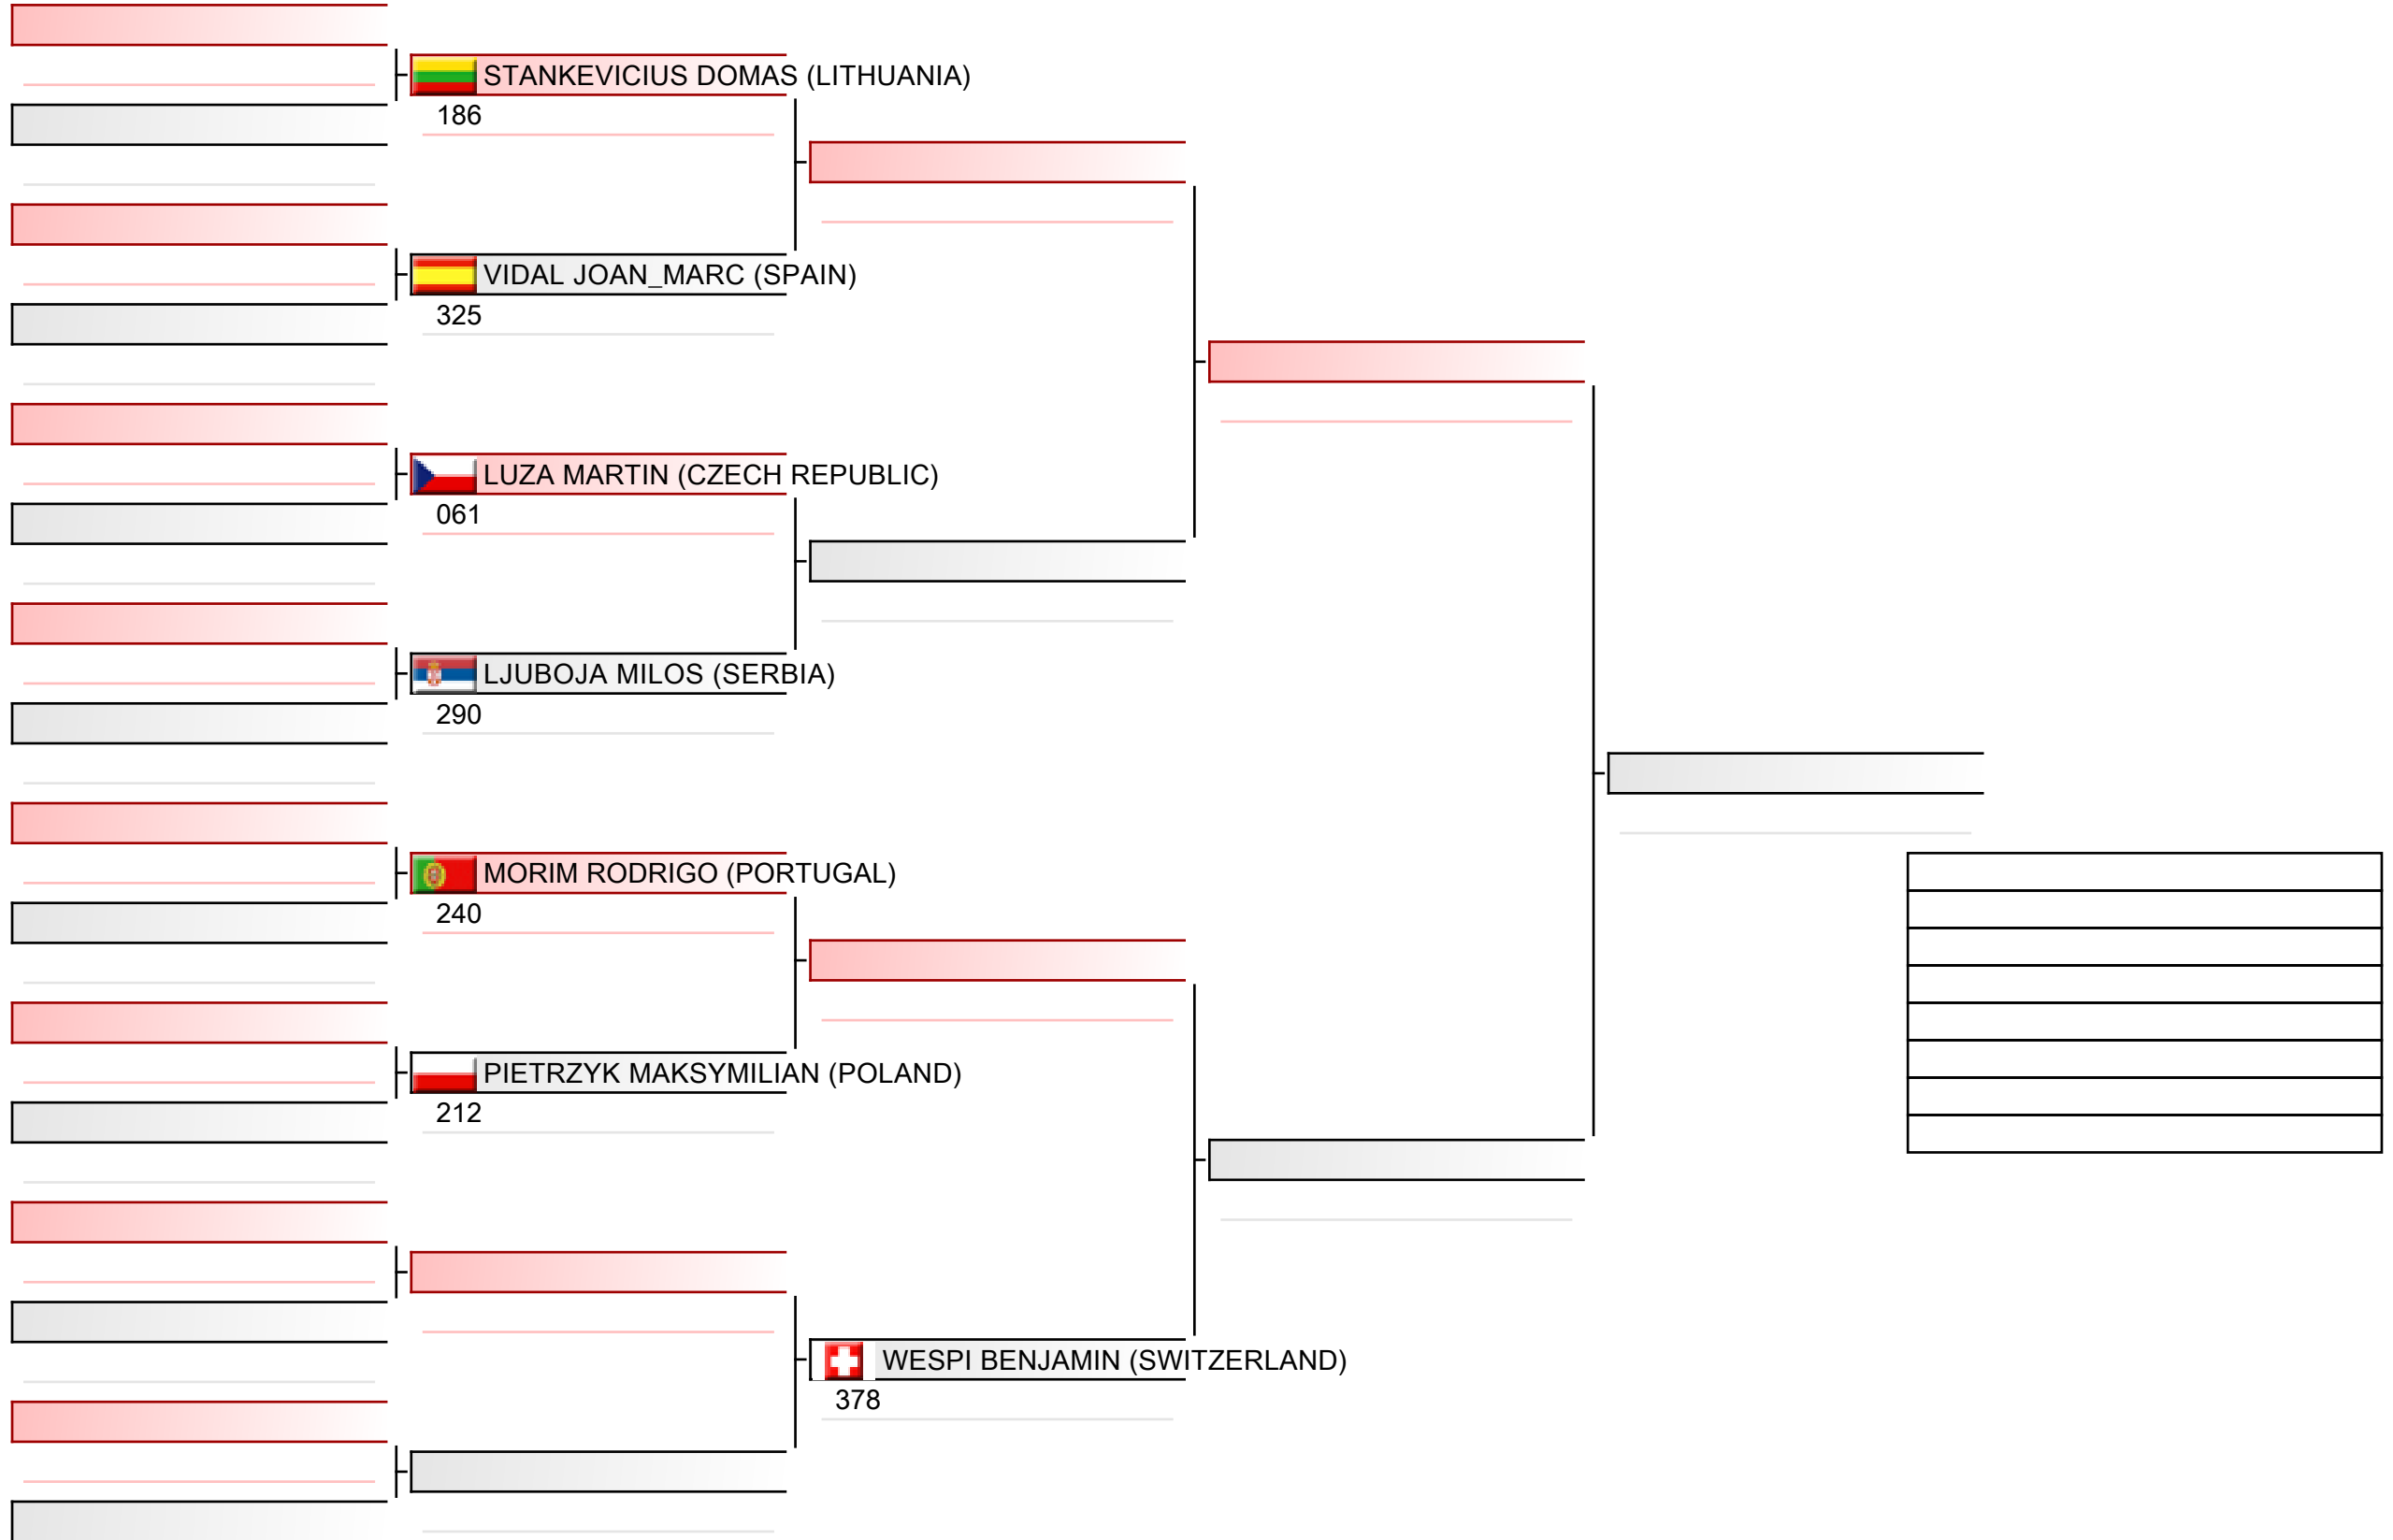

2022-12-02

Tatami
1 14:20

Pool
1/4

Cadet men individual kumite

ESKA European Shotokan Karate-do Championship 2022, Grüzefeldstrasse 36, 8400 Winterthur, SUI

2022-12-02

Tatami
4 14:25

Pool
2/4