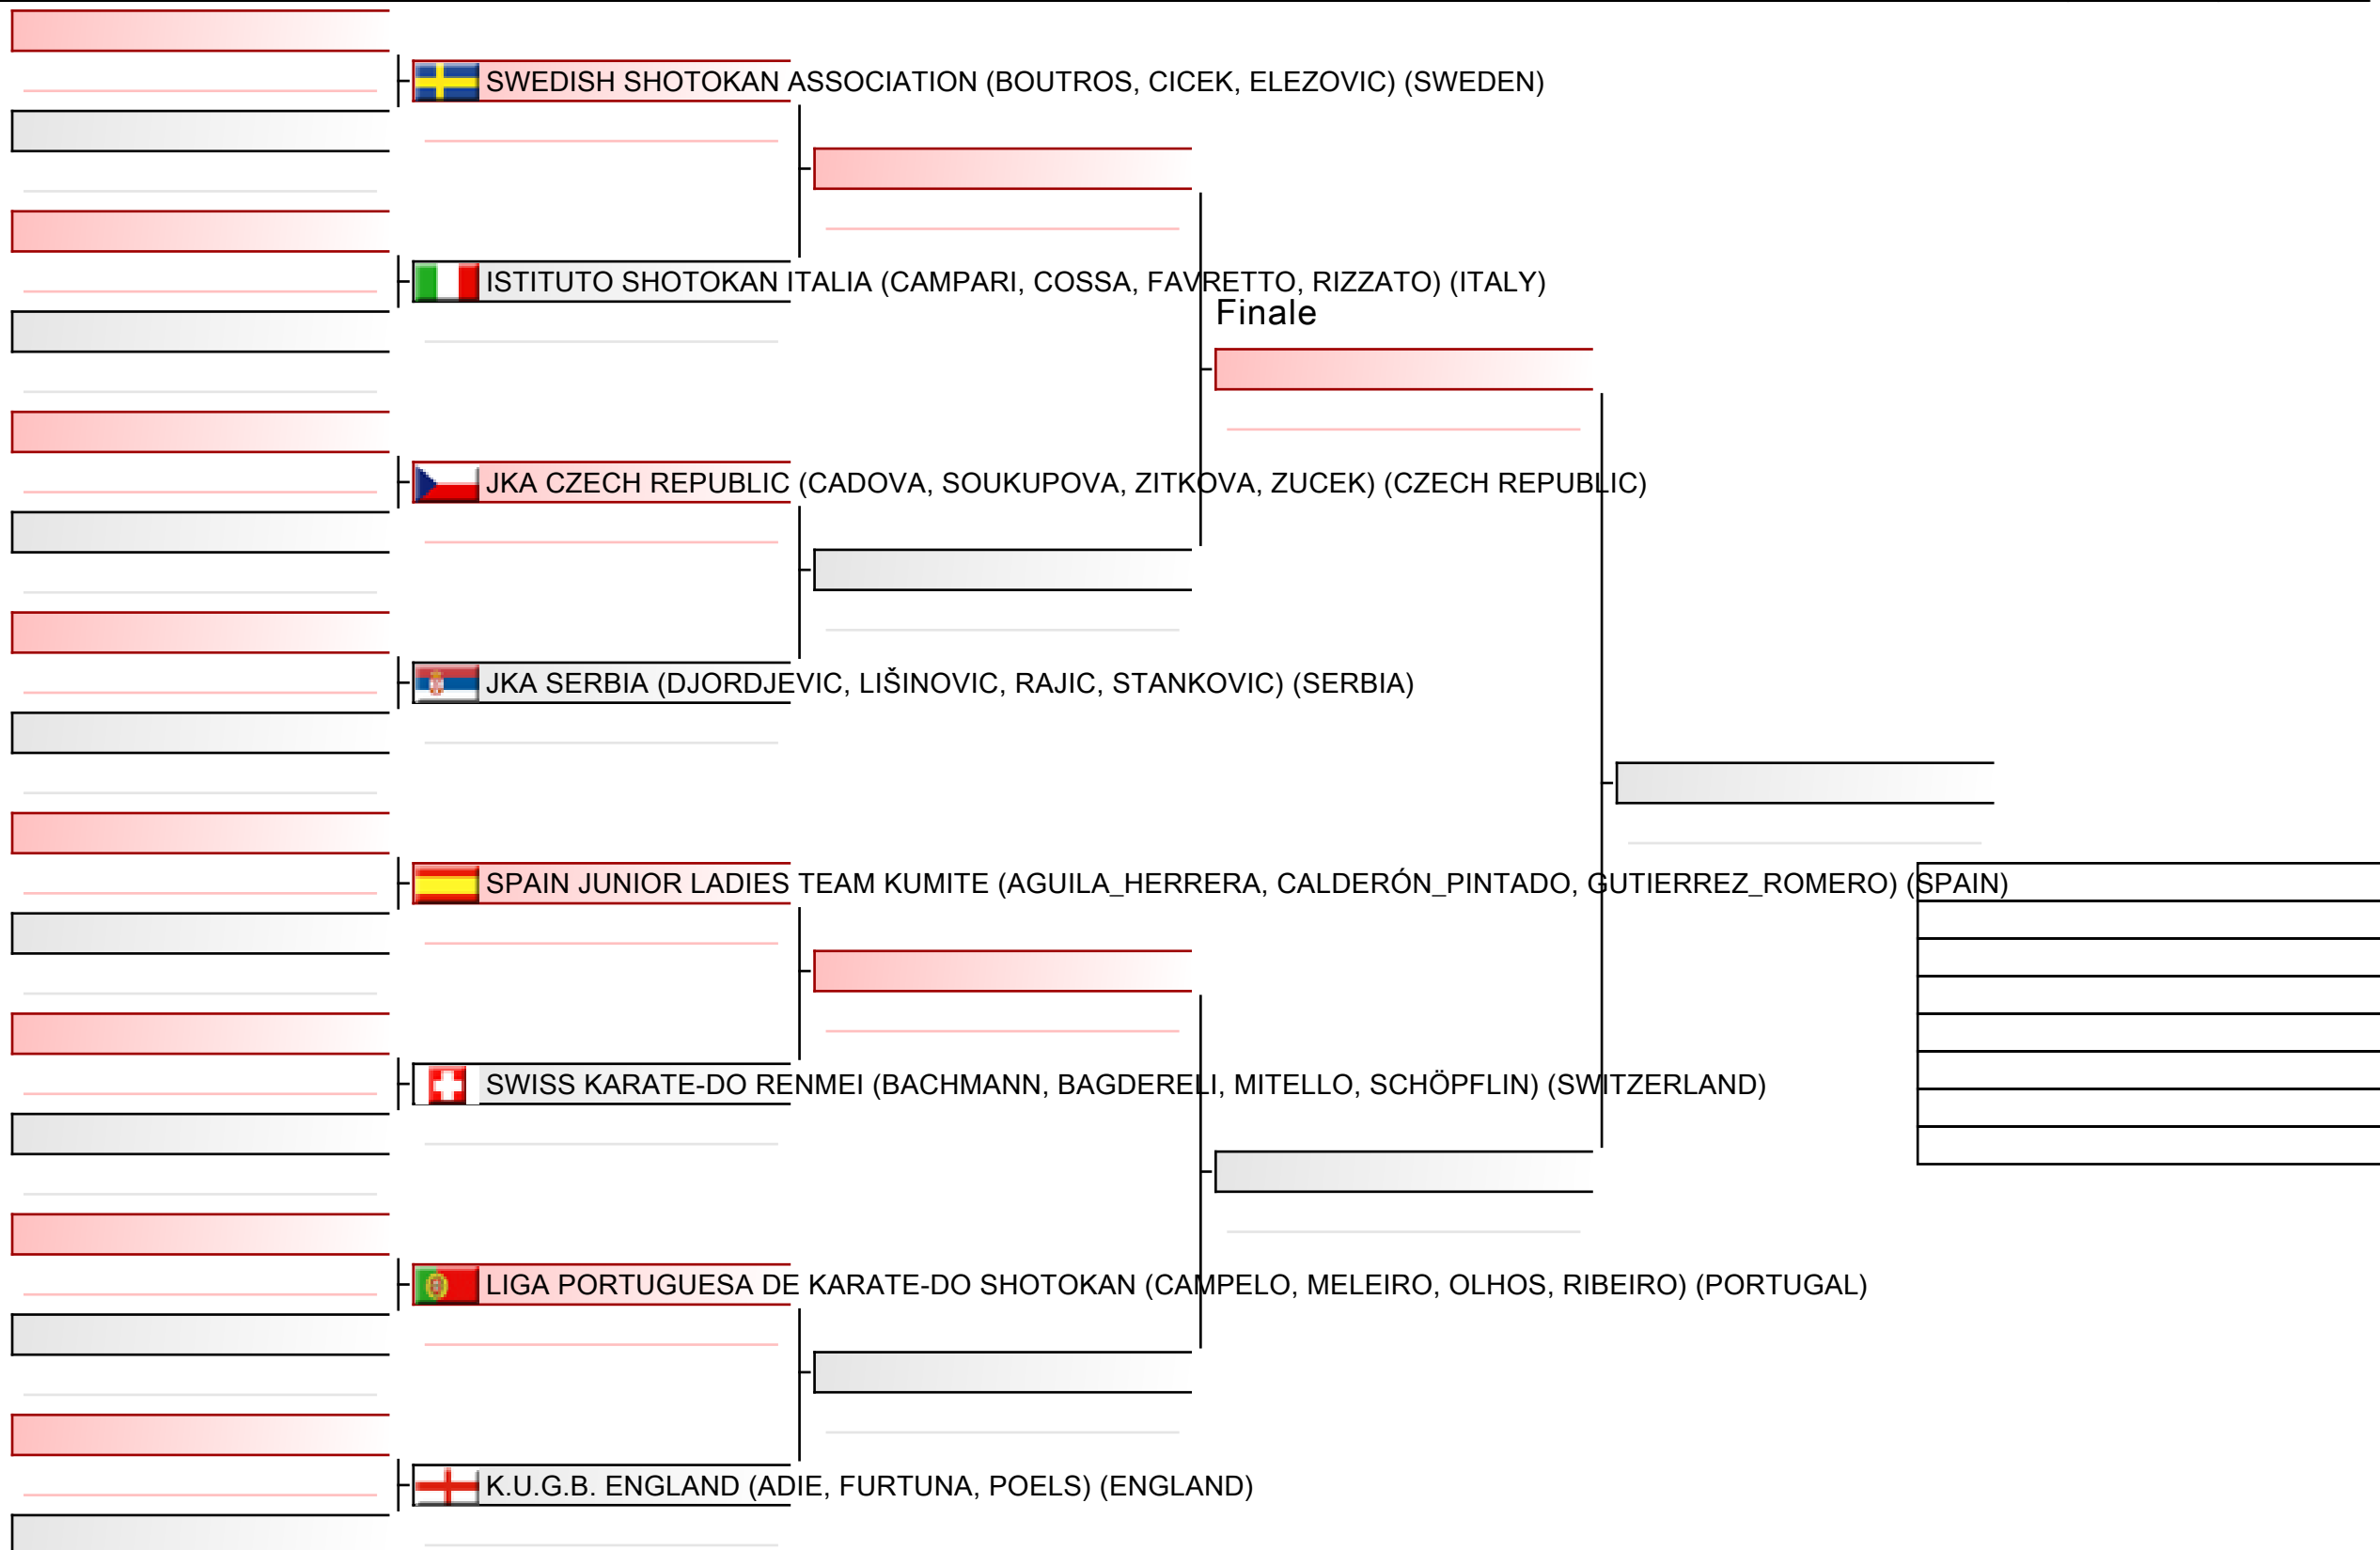

Junior ladies team kumite

ESKA European Shotokan Karate-do Championship 2022, Grüzefeldstrasse 36, 8400 Winterthur, SUI

2022-12-03

Tatami
1 13:15

Pool
1/1