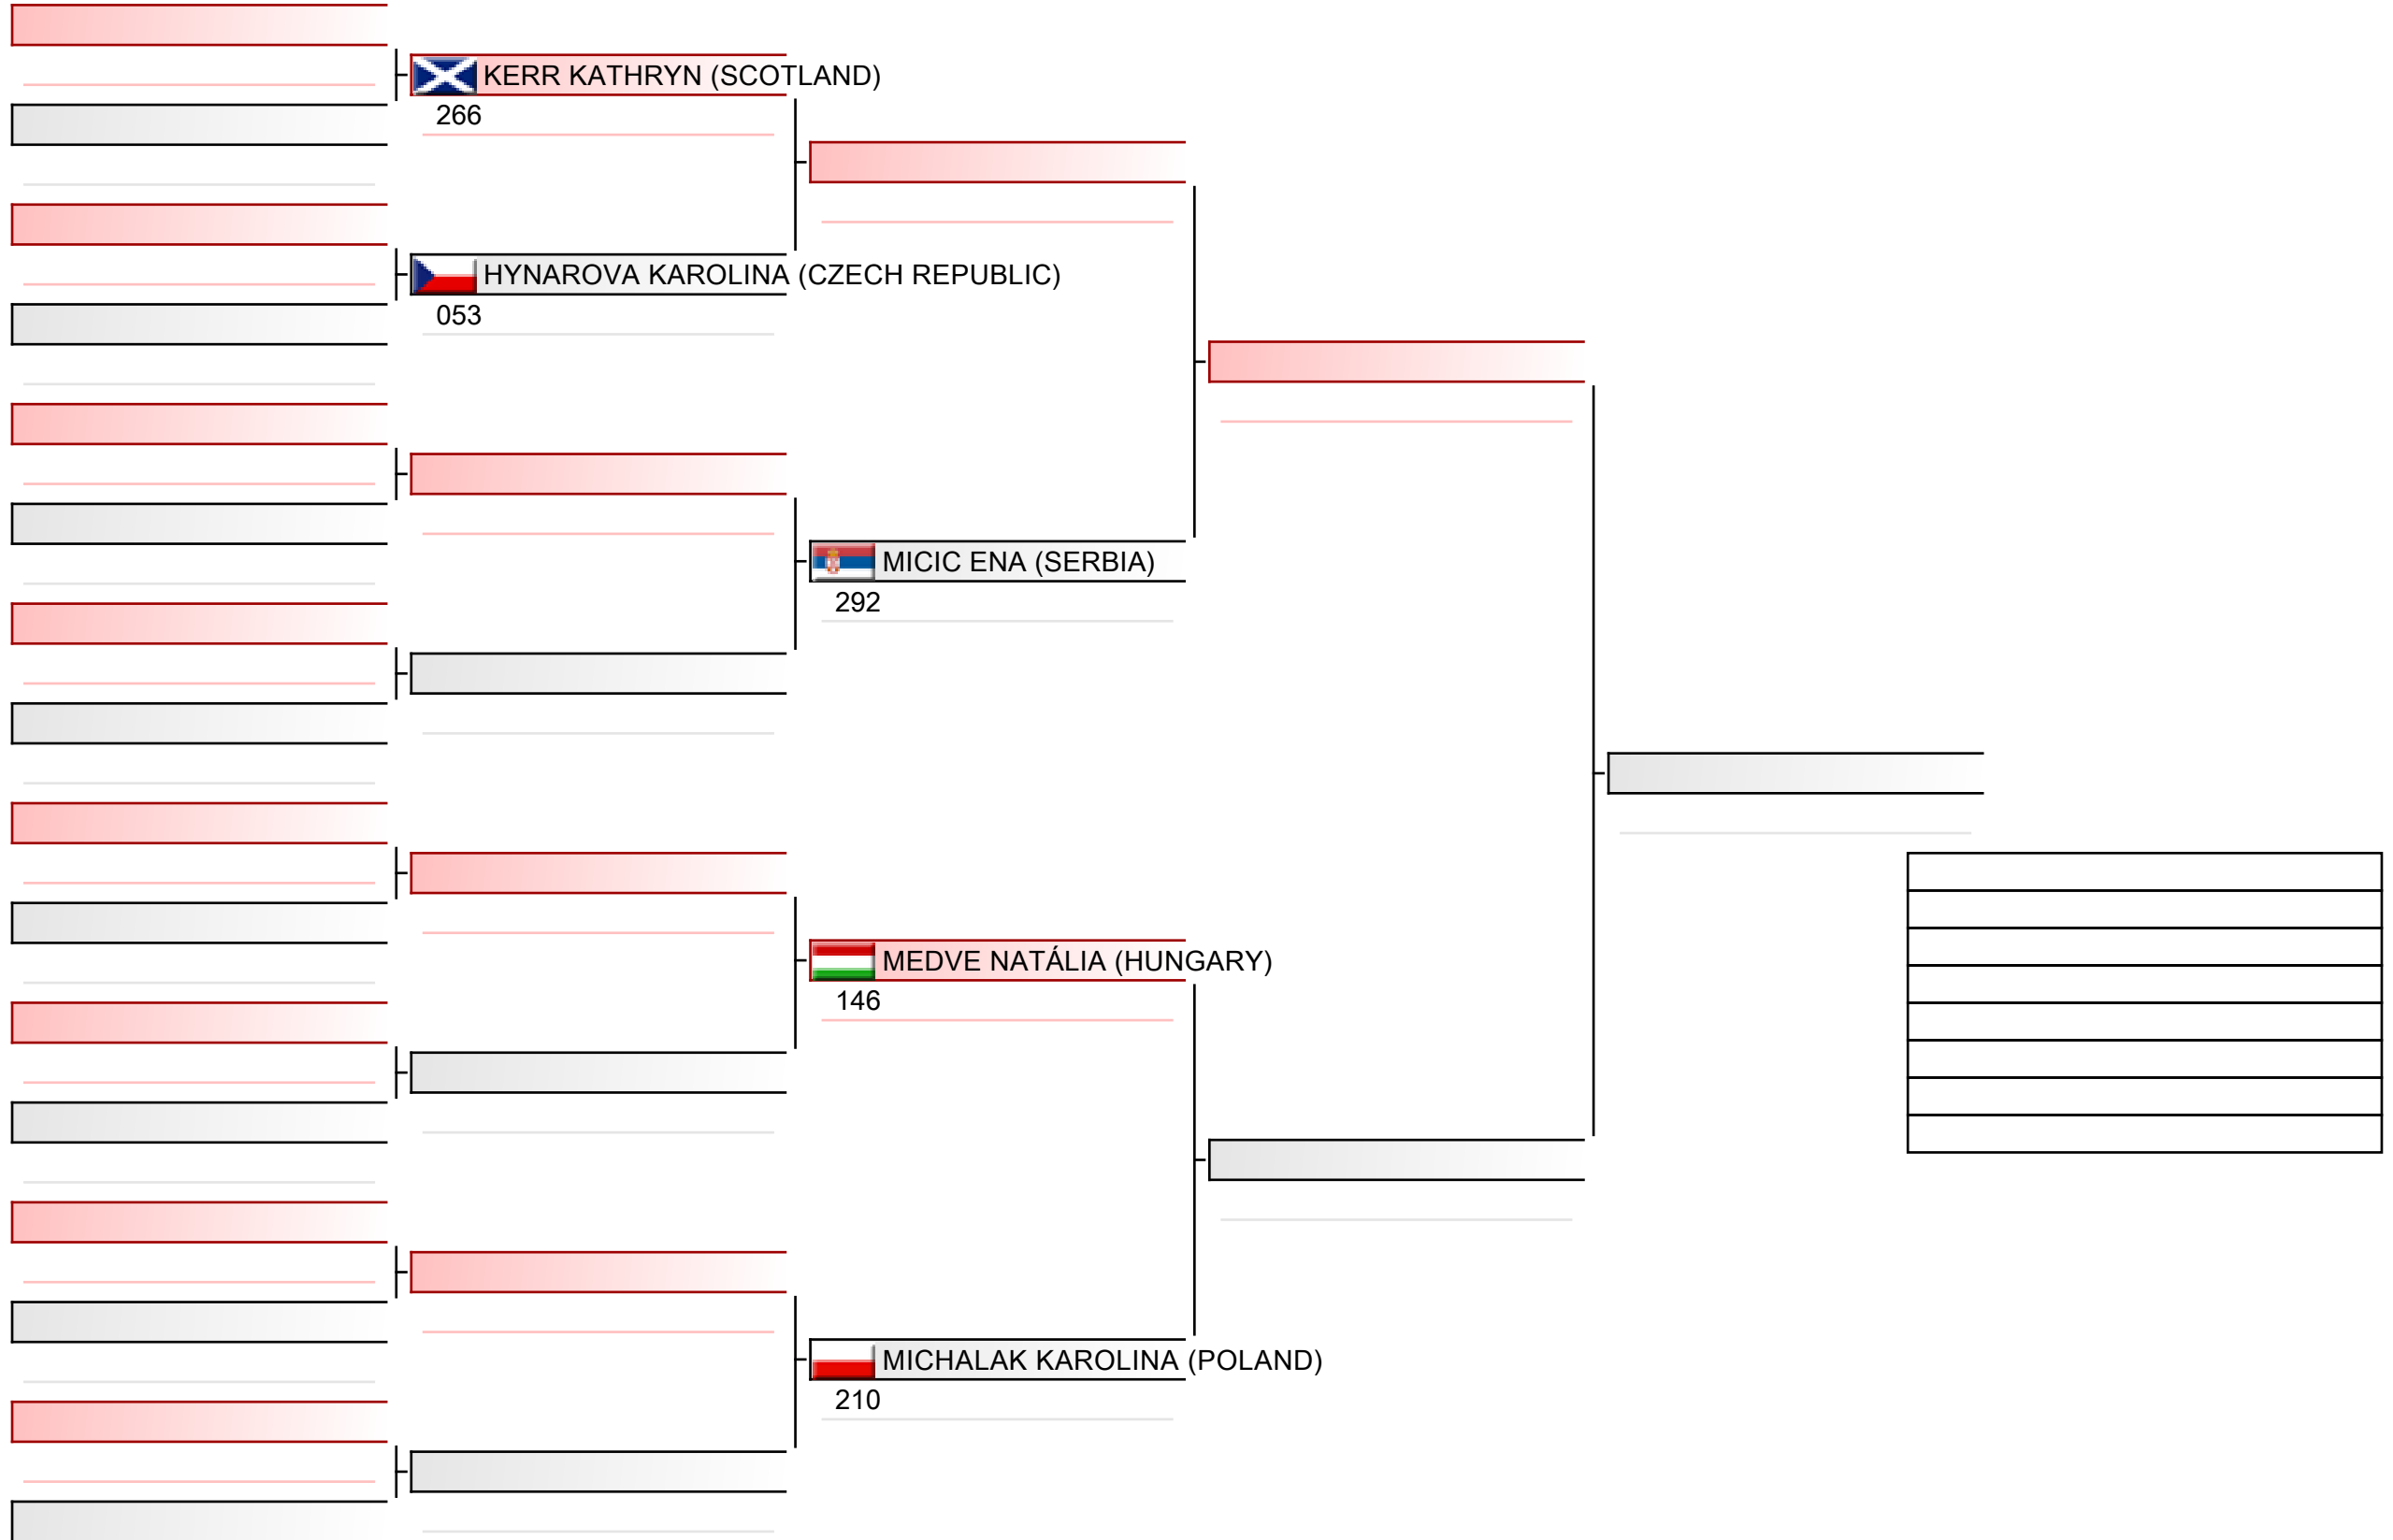

Youth ladies individual kumite

ESKA European Shotokan Karate-do Championship 2022, Grüzefeldstrasse 36, 8400 Winterthur, SUI

2022-12-03

Tatami
1 11:15

Pool
1/4