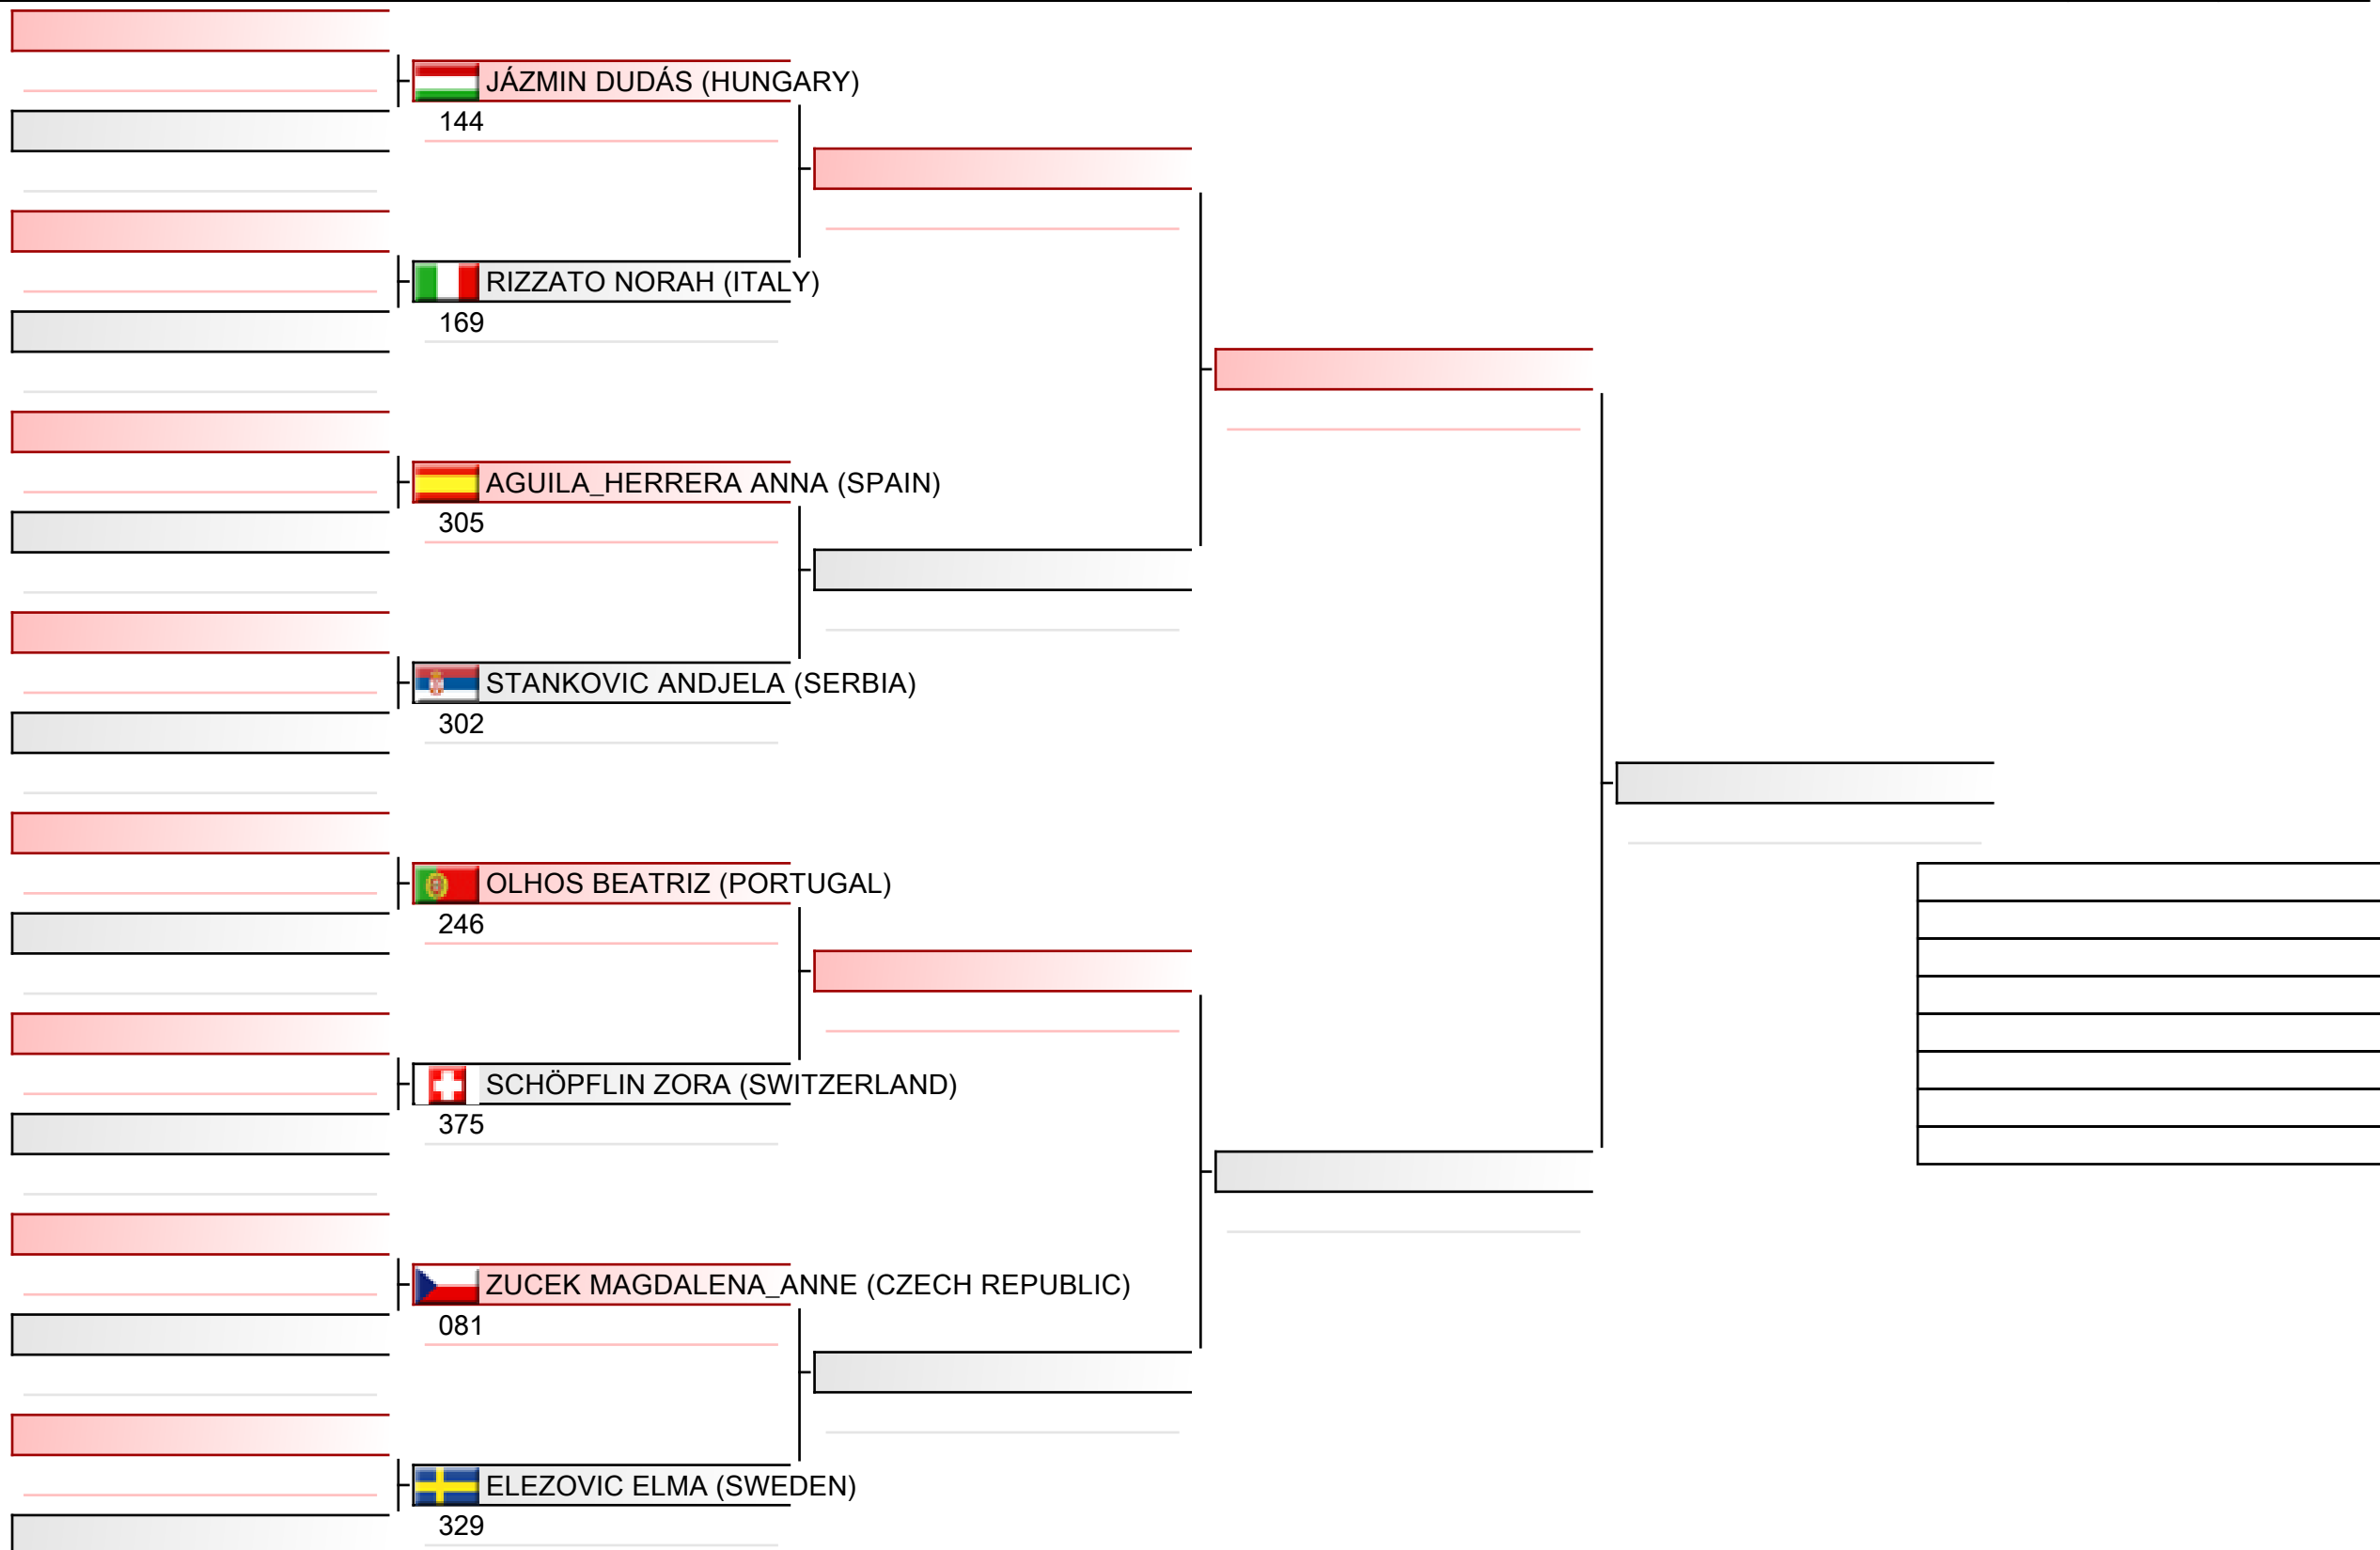

2022-12-03

Tatami
2 10:40

Pool
2/4

Junior ladies individual kumite

ESKA European Shotokan Karate-do Championship 2022, Grüzefeldstrasse 36, 8400 Winterthur, SUI

2022-12-03

Tatami
3 11:00

Pool
3/4