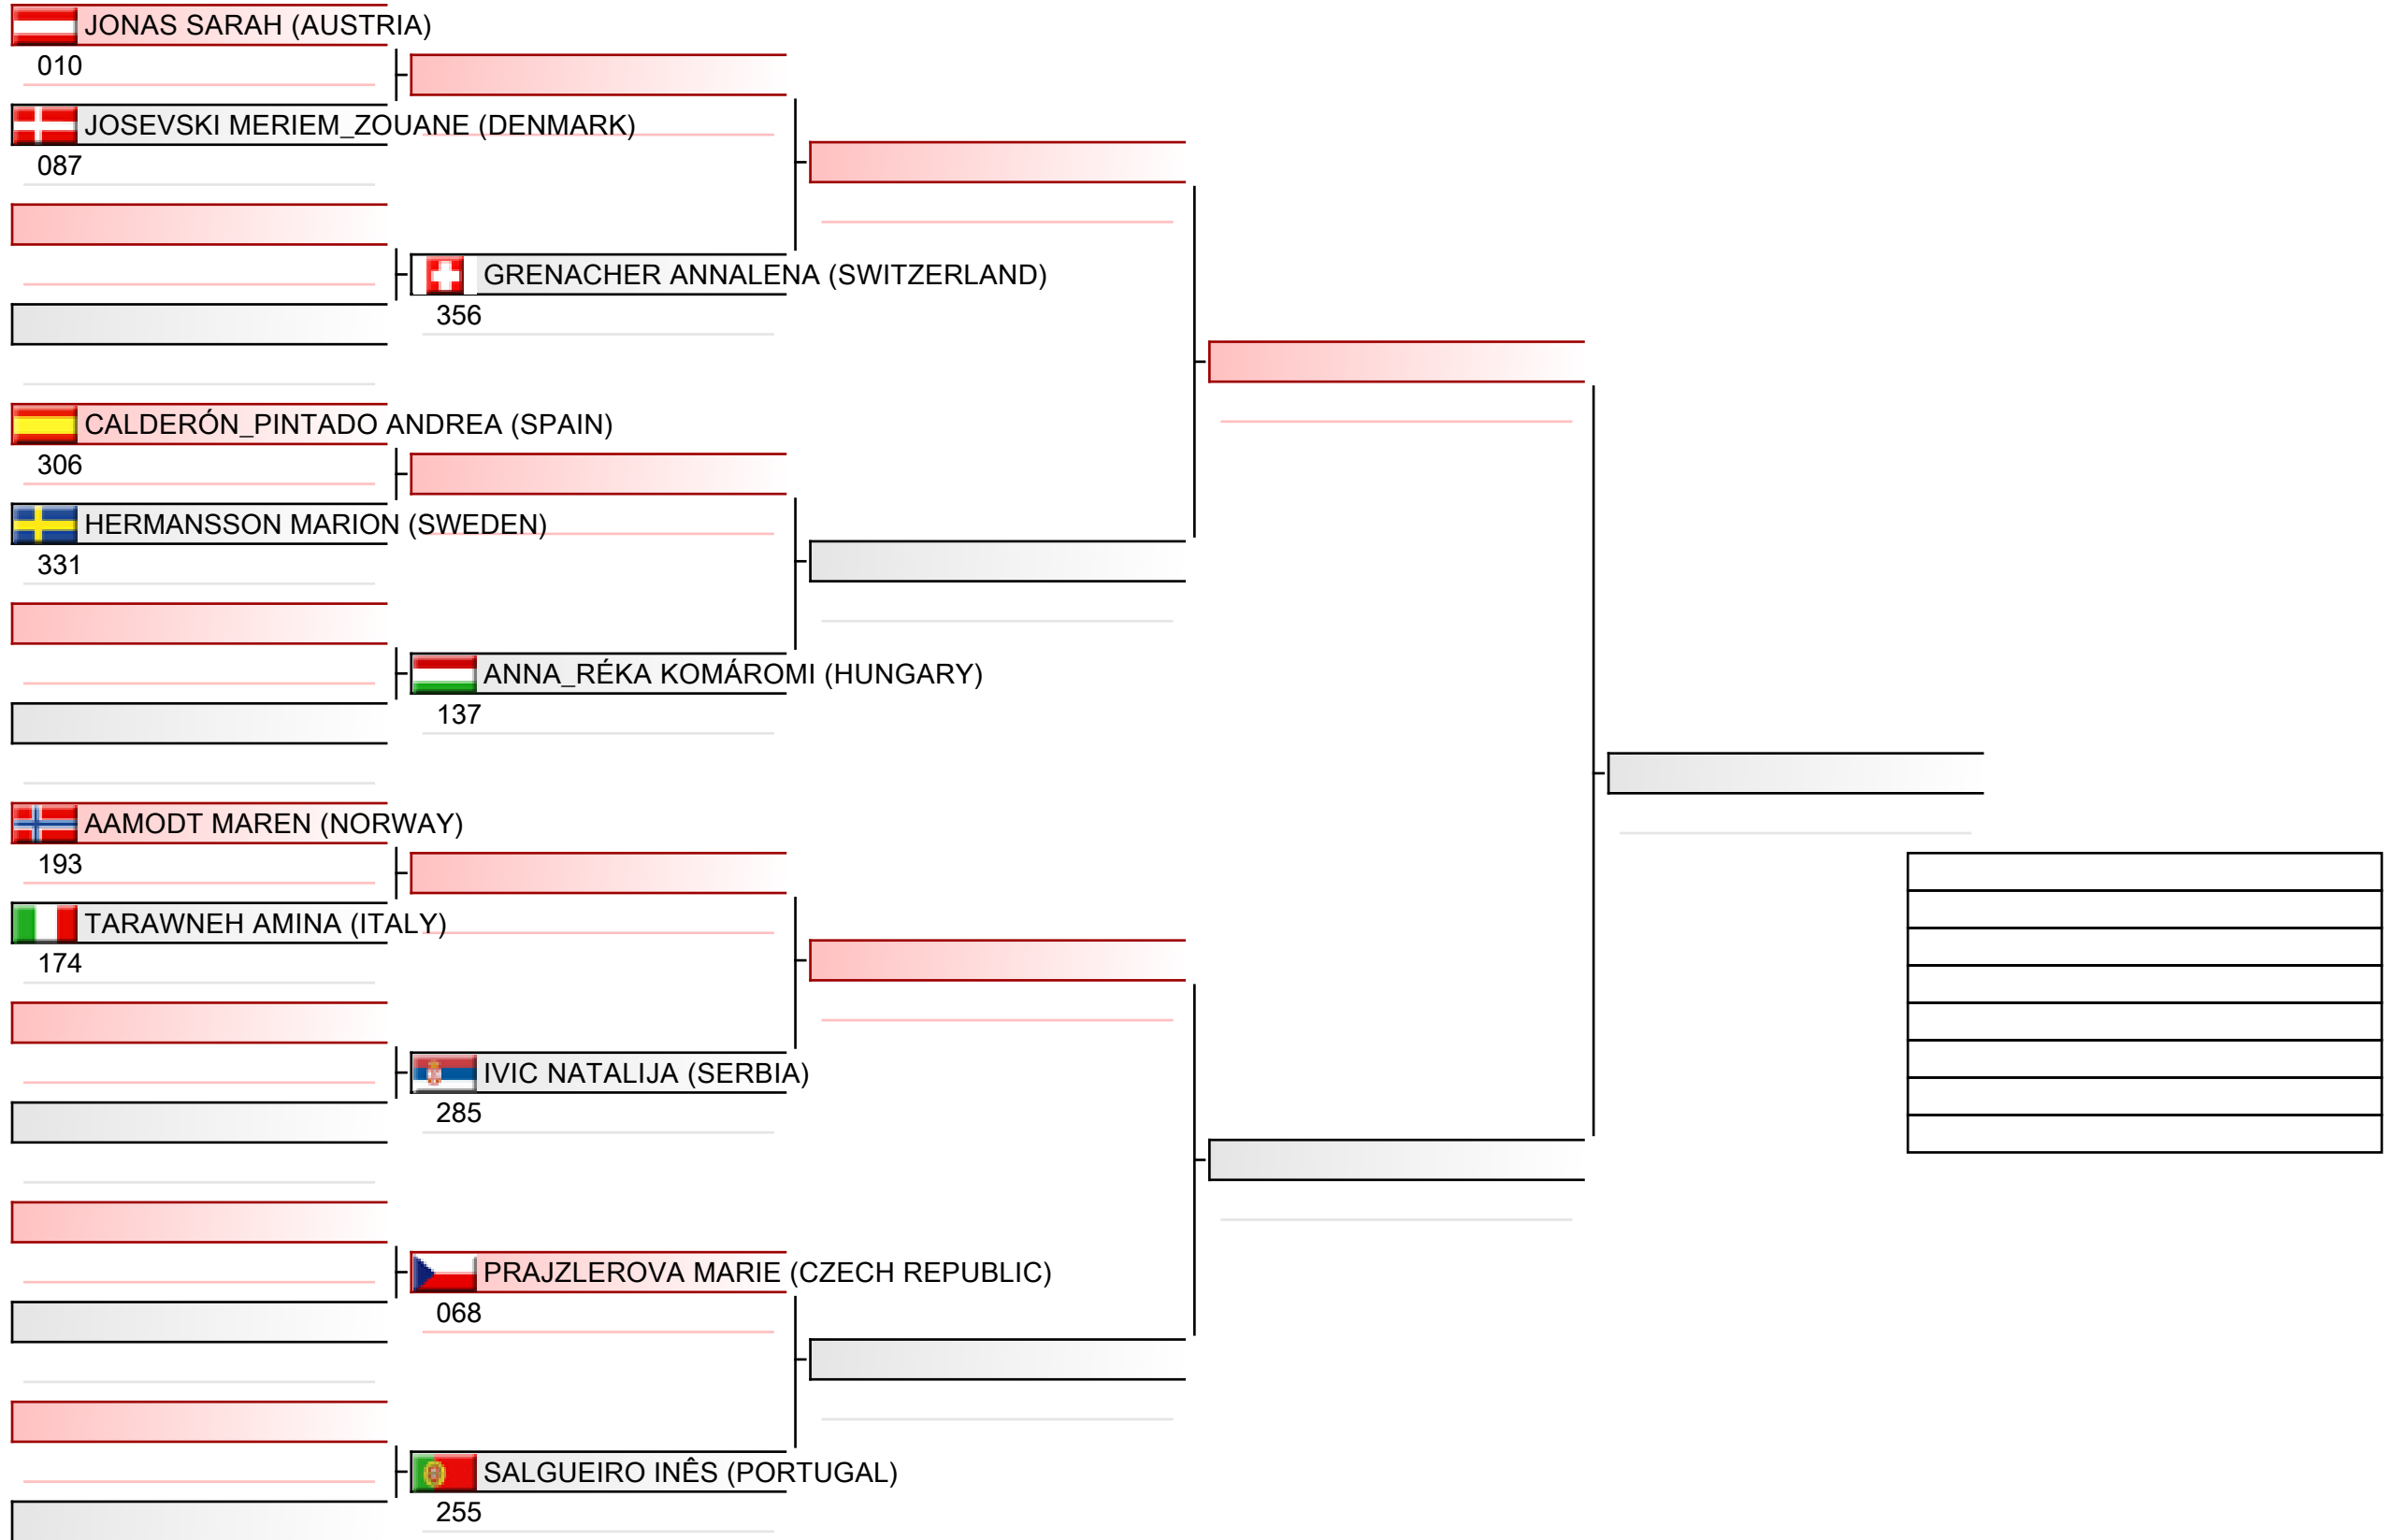

Senior ladies individual kata

ESKA European Shotokan Karate-do Championship 2022, Grüzefeldstrasse 36, 8400 Winterthur, SUI

2022-12-04

Tatami
2 10:00

Pool
3/4