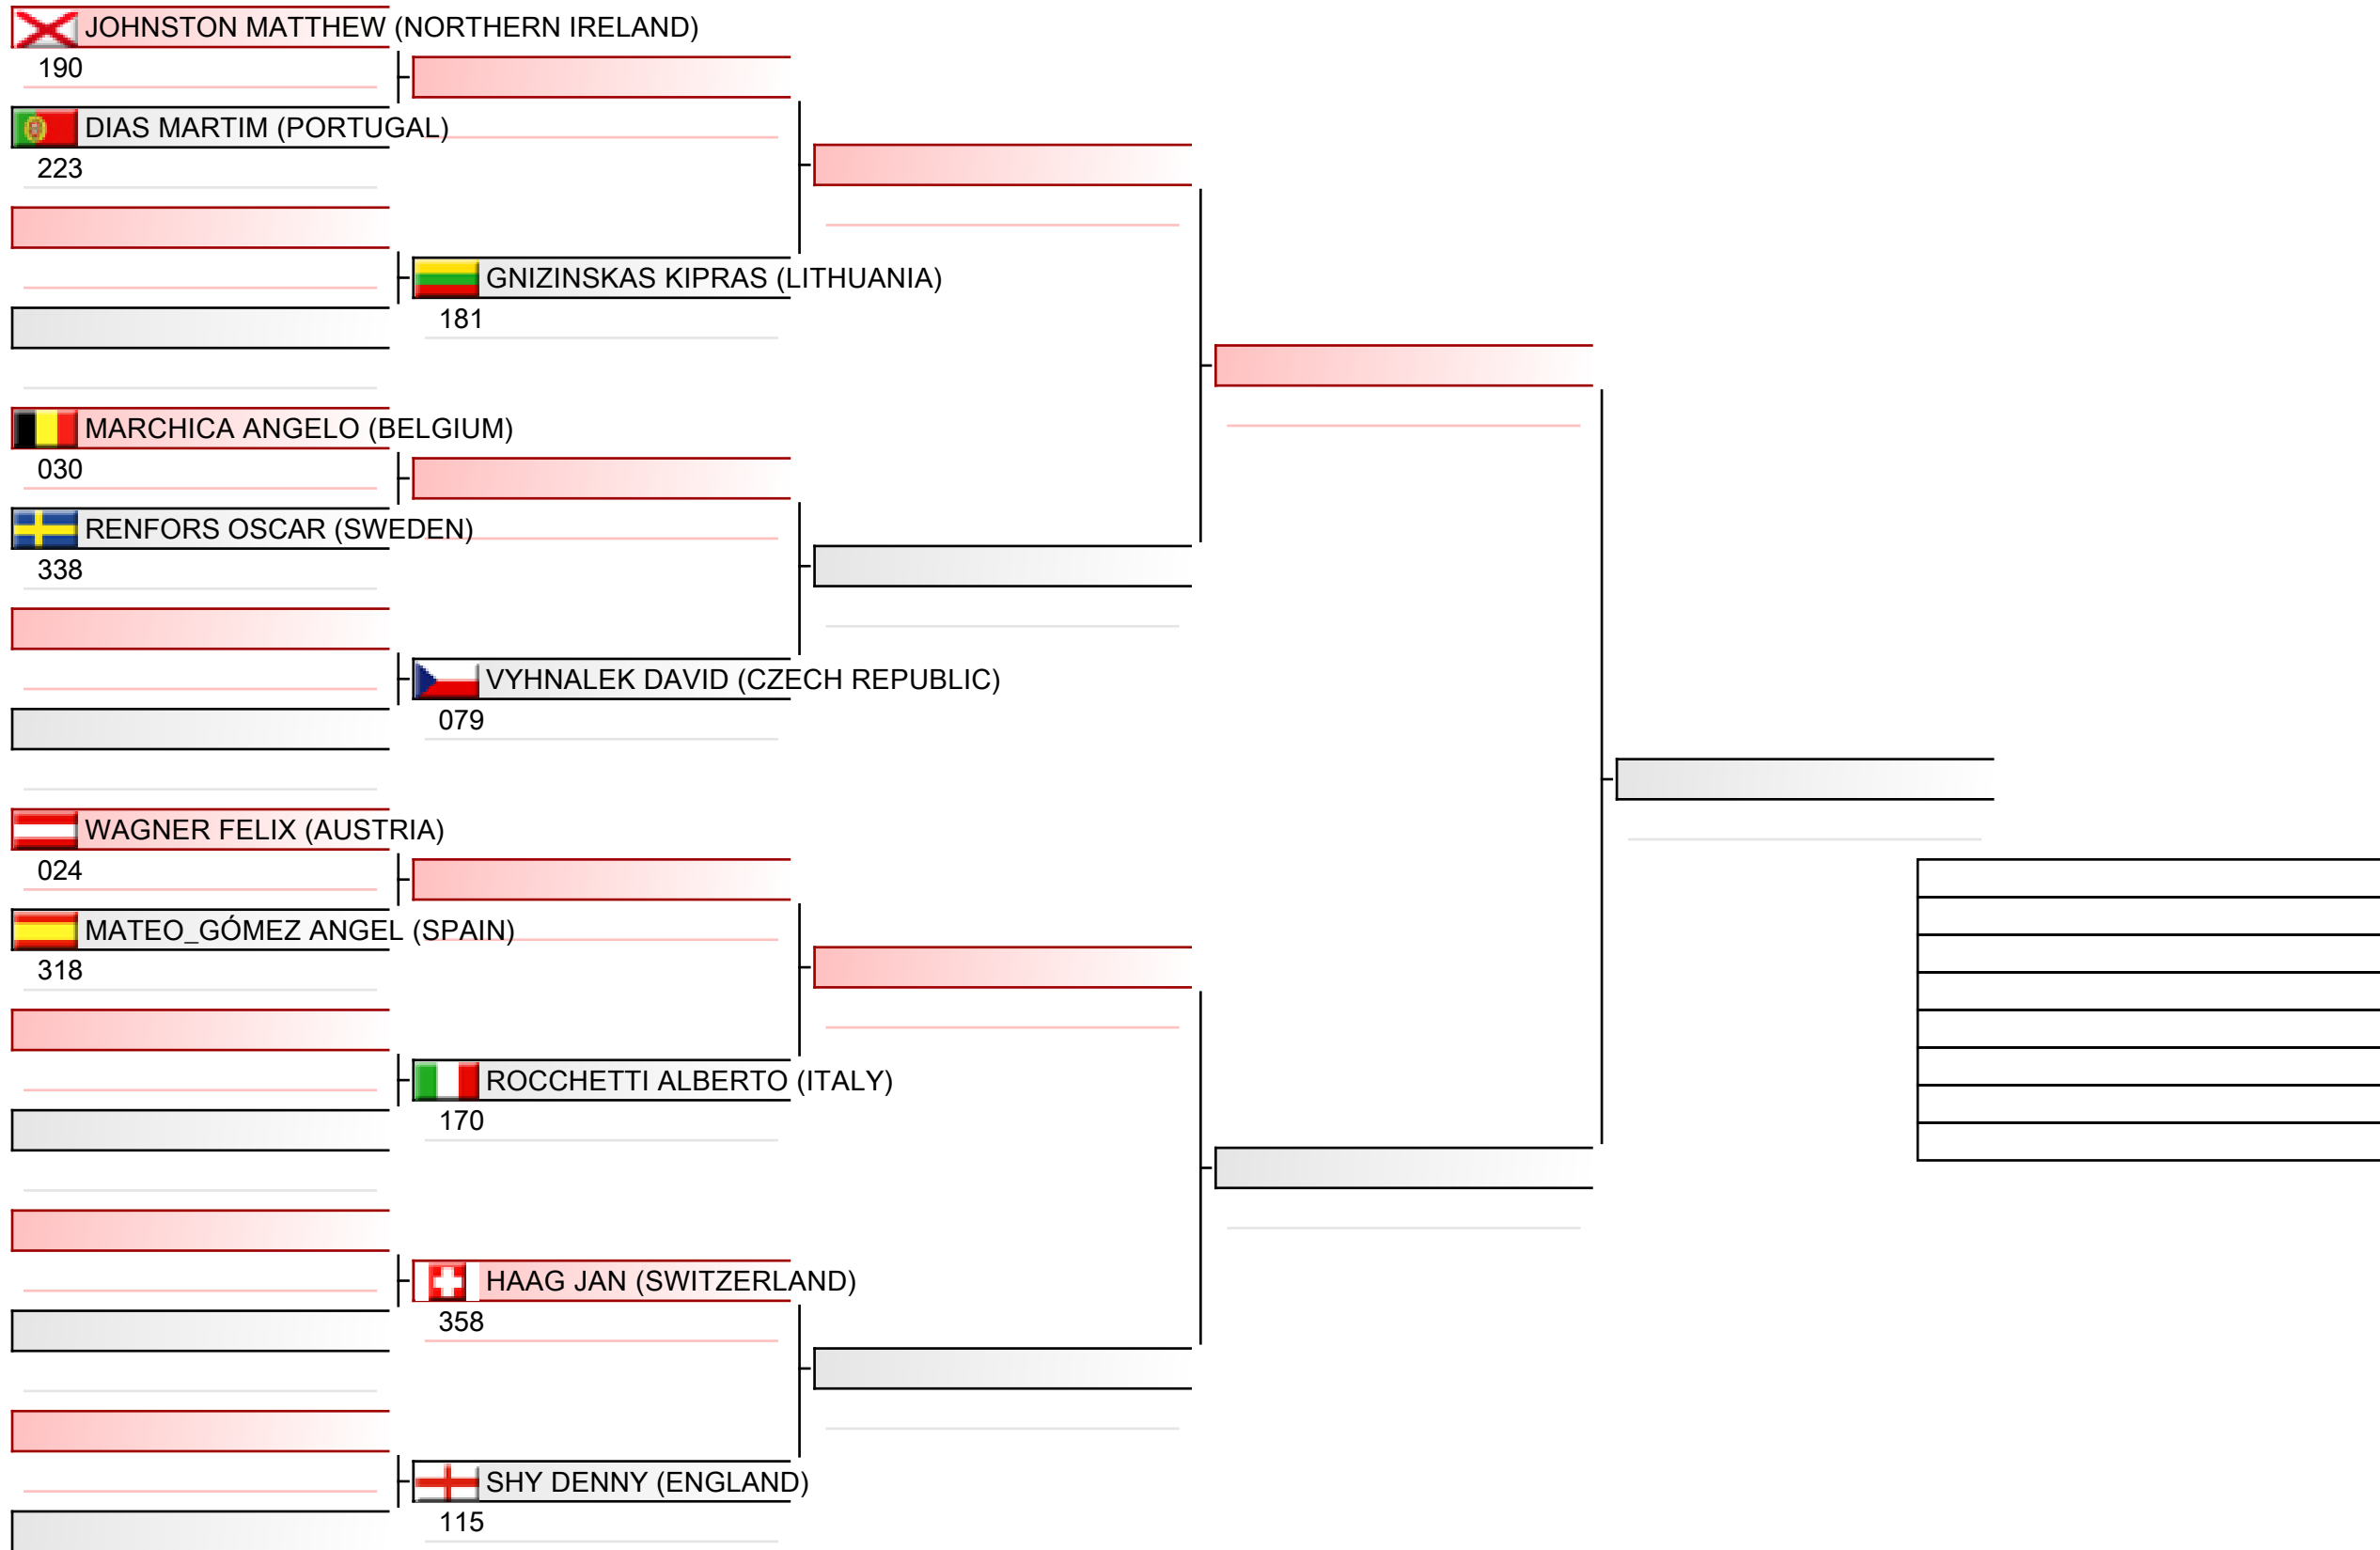

2022-12-03

Tatami
1 13:15

Pool
1/1

Junior men individual kata

ESKA European Shotokan Karate-do Championship 2022, Grüzefeldstrasse 36, 8400 Winterthur, SUI

2022-12-03

Tatami
5 09:35

Pool
1/4