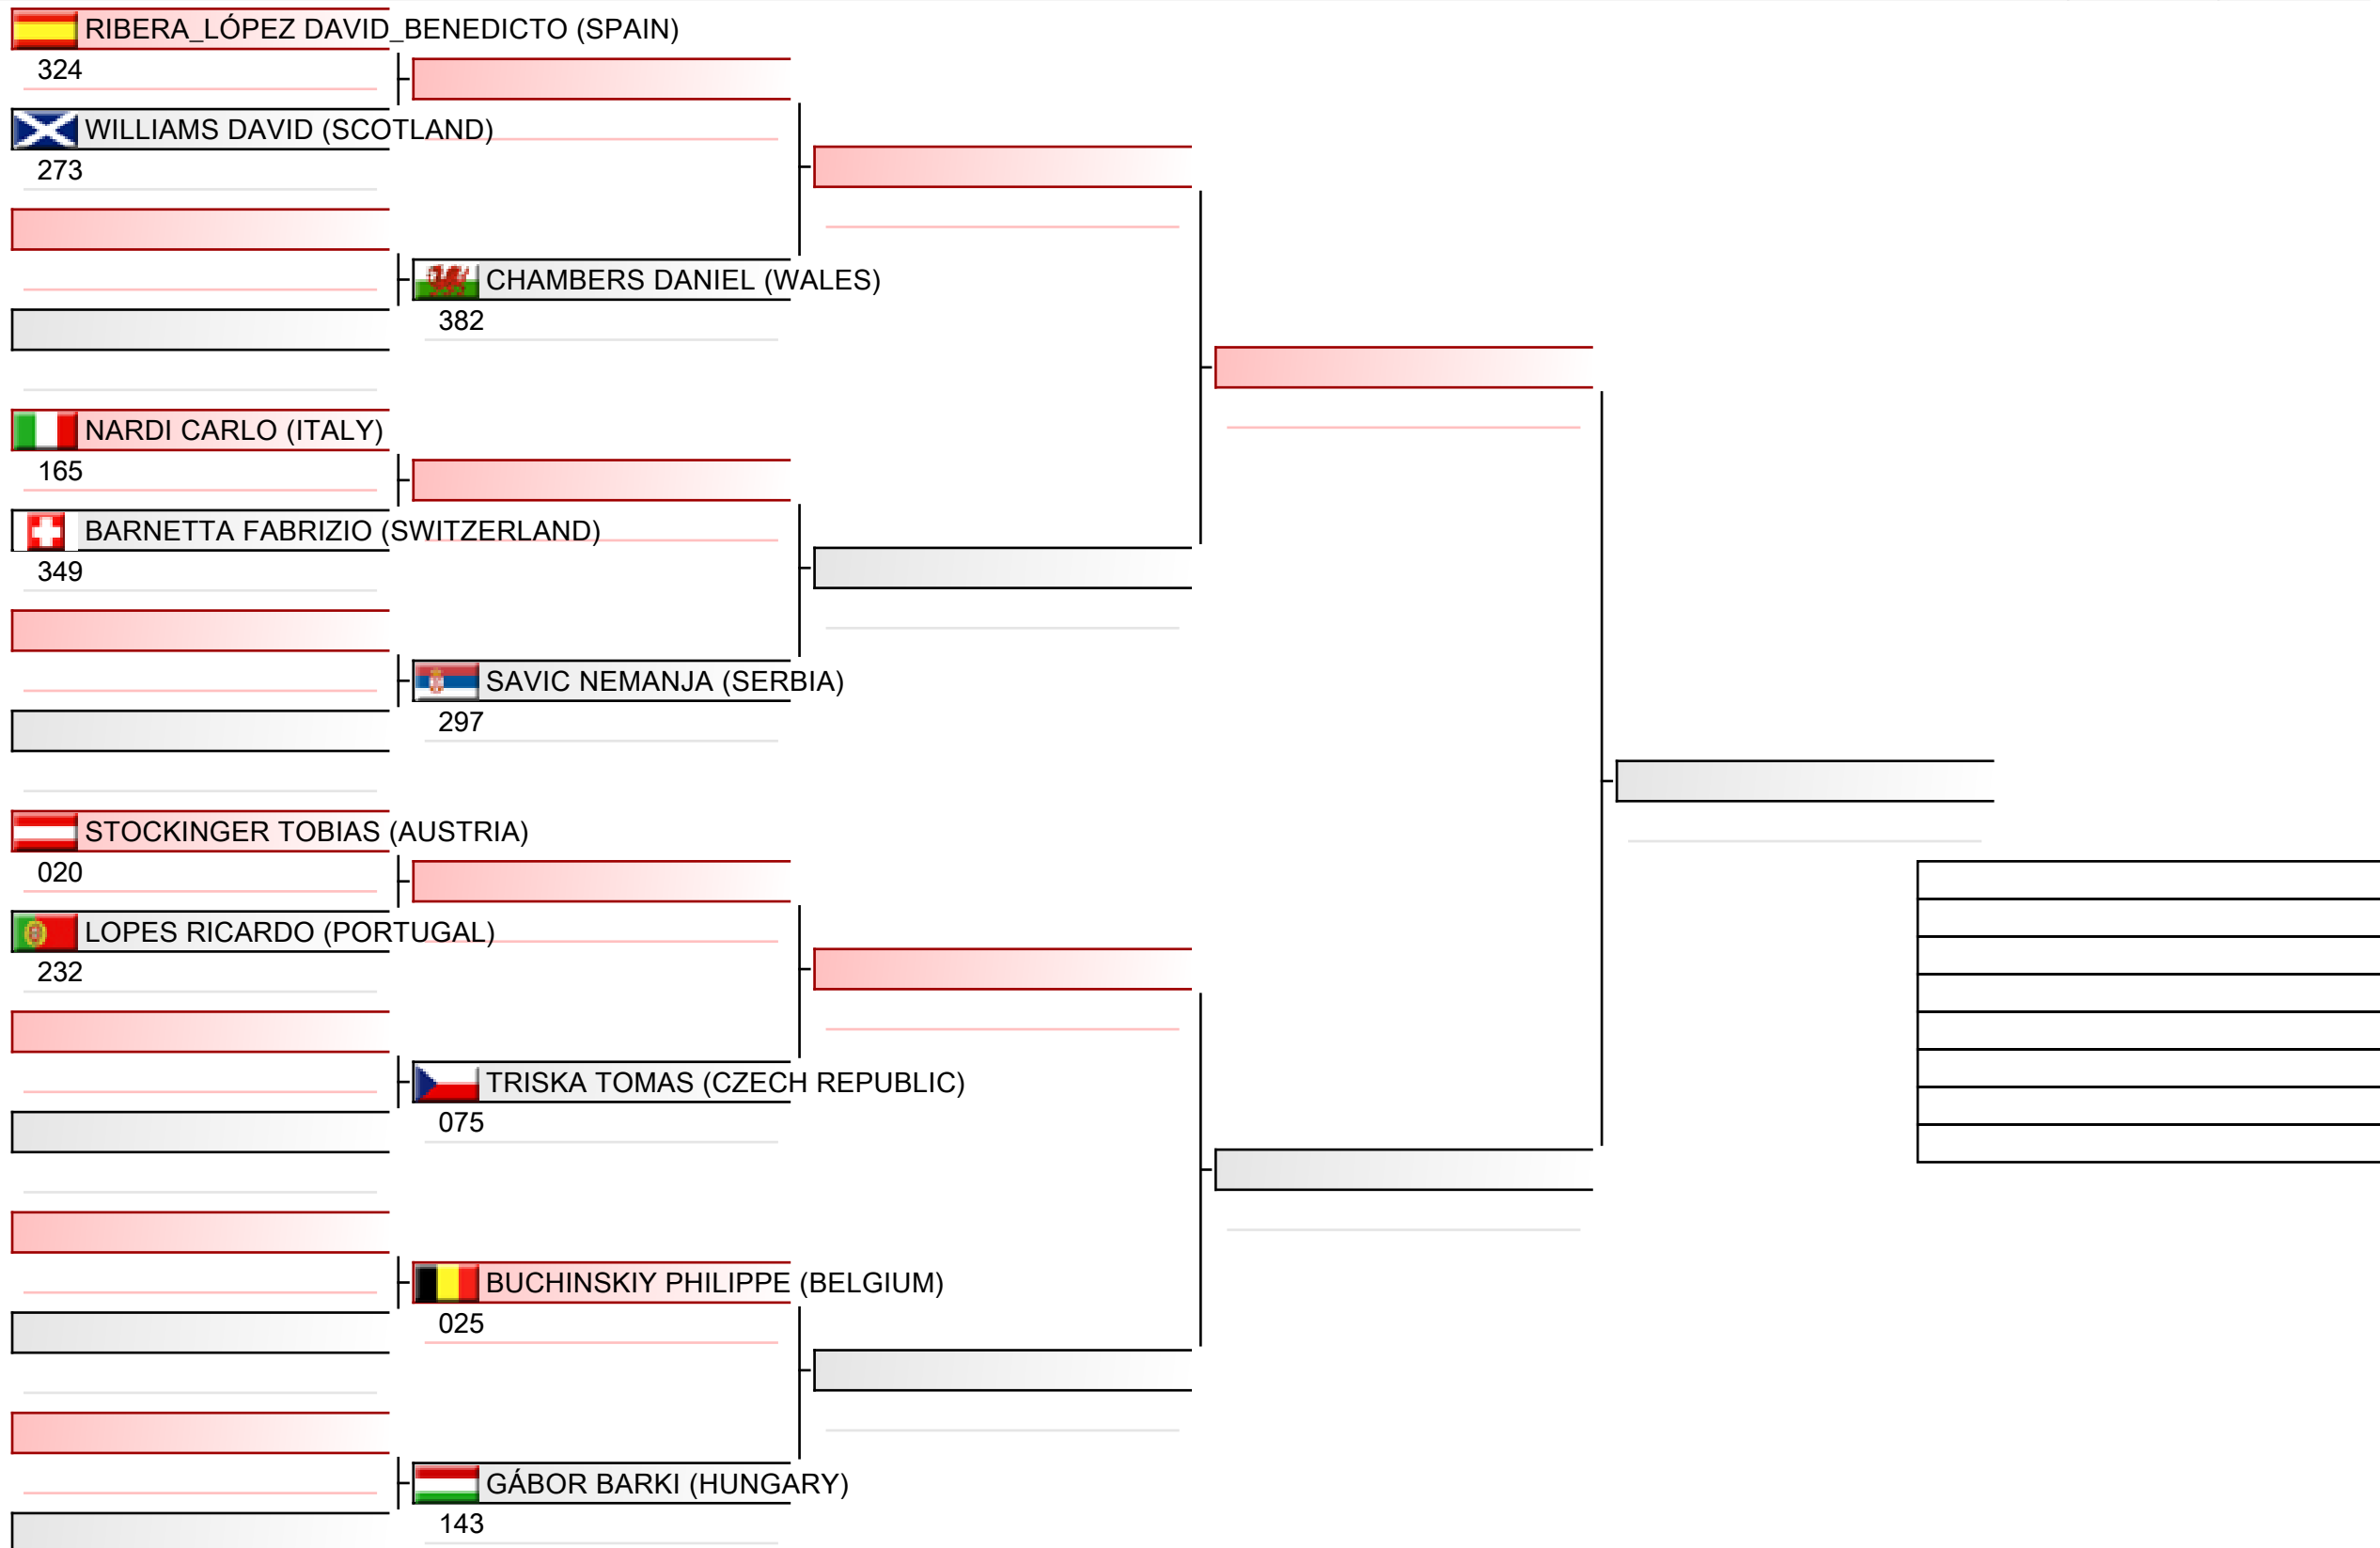

Junior men individual kata

ESKA European Shotokan Karate-do Championship 2022, Grüzefeldstrasse 36, 8400 Winterthur, SUI

2022-12-03

Tatami
1 09:45

Pool
2/4