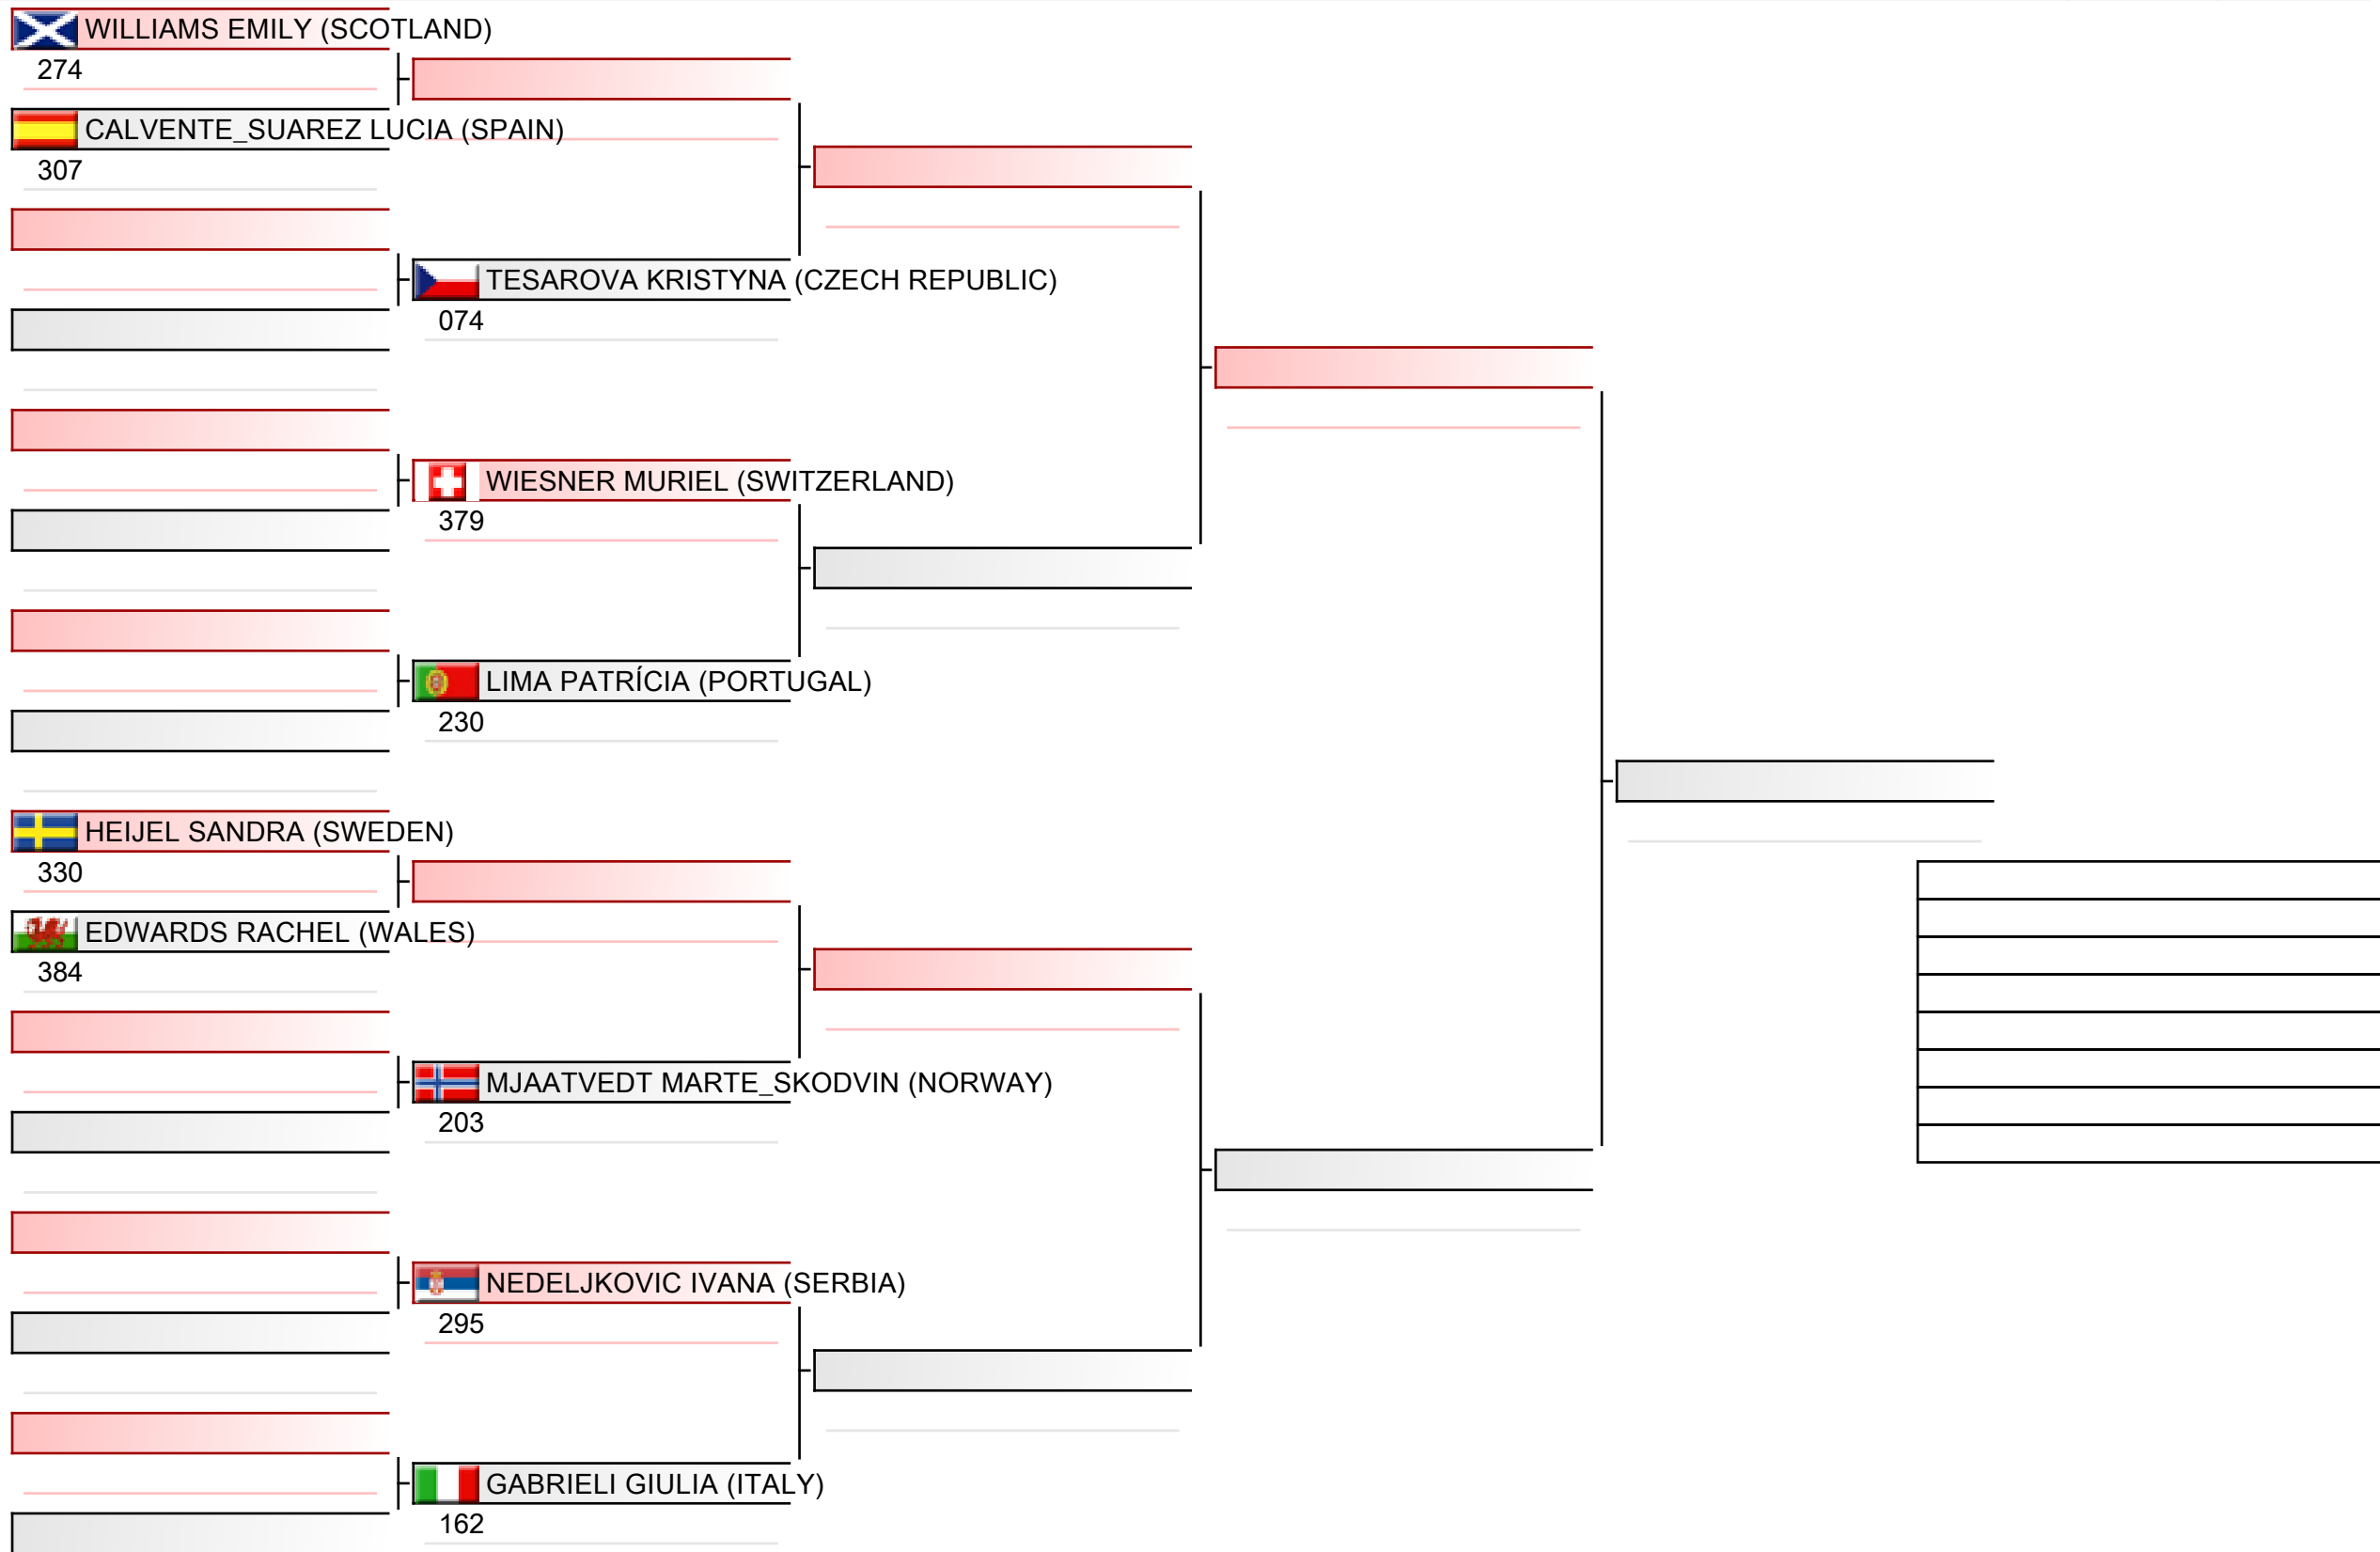

2022-12-04

Tatami
2 10:00

Pool
3/4

Senior ladies individual kata

ESKA European Shotokan Karate-do Championship 2022, Grüzefeldstrasse 36, 8400 Winterthur, SUI

2022-12-04

Tatami
3 10:05

Pool
4/4