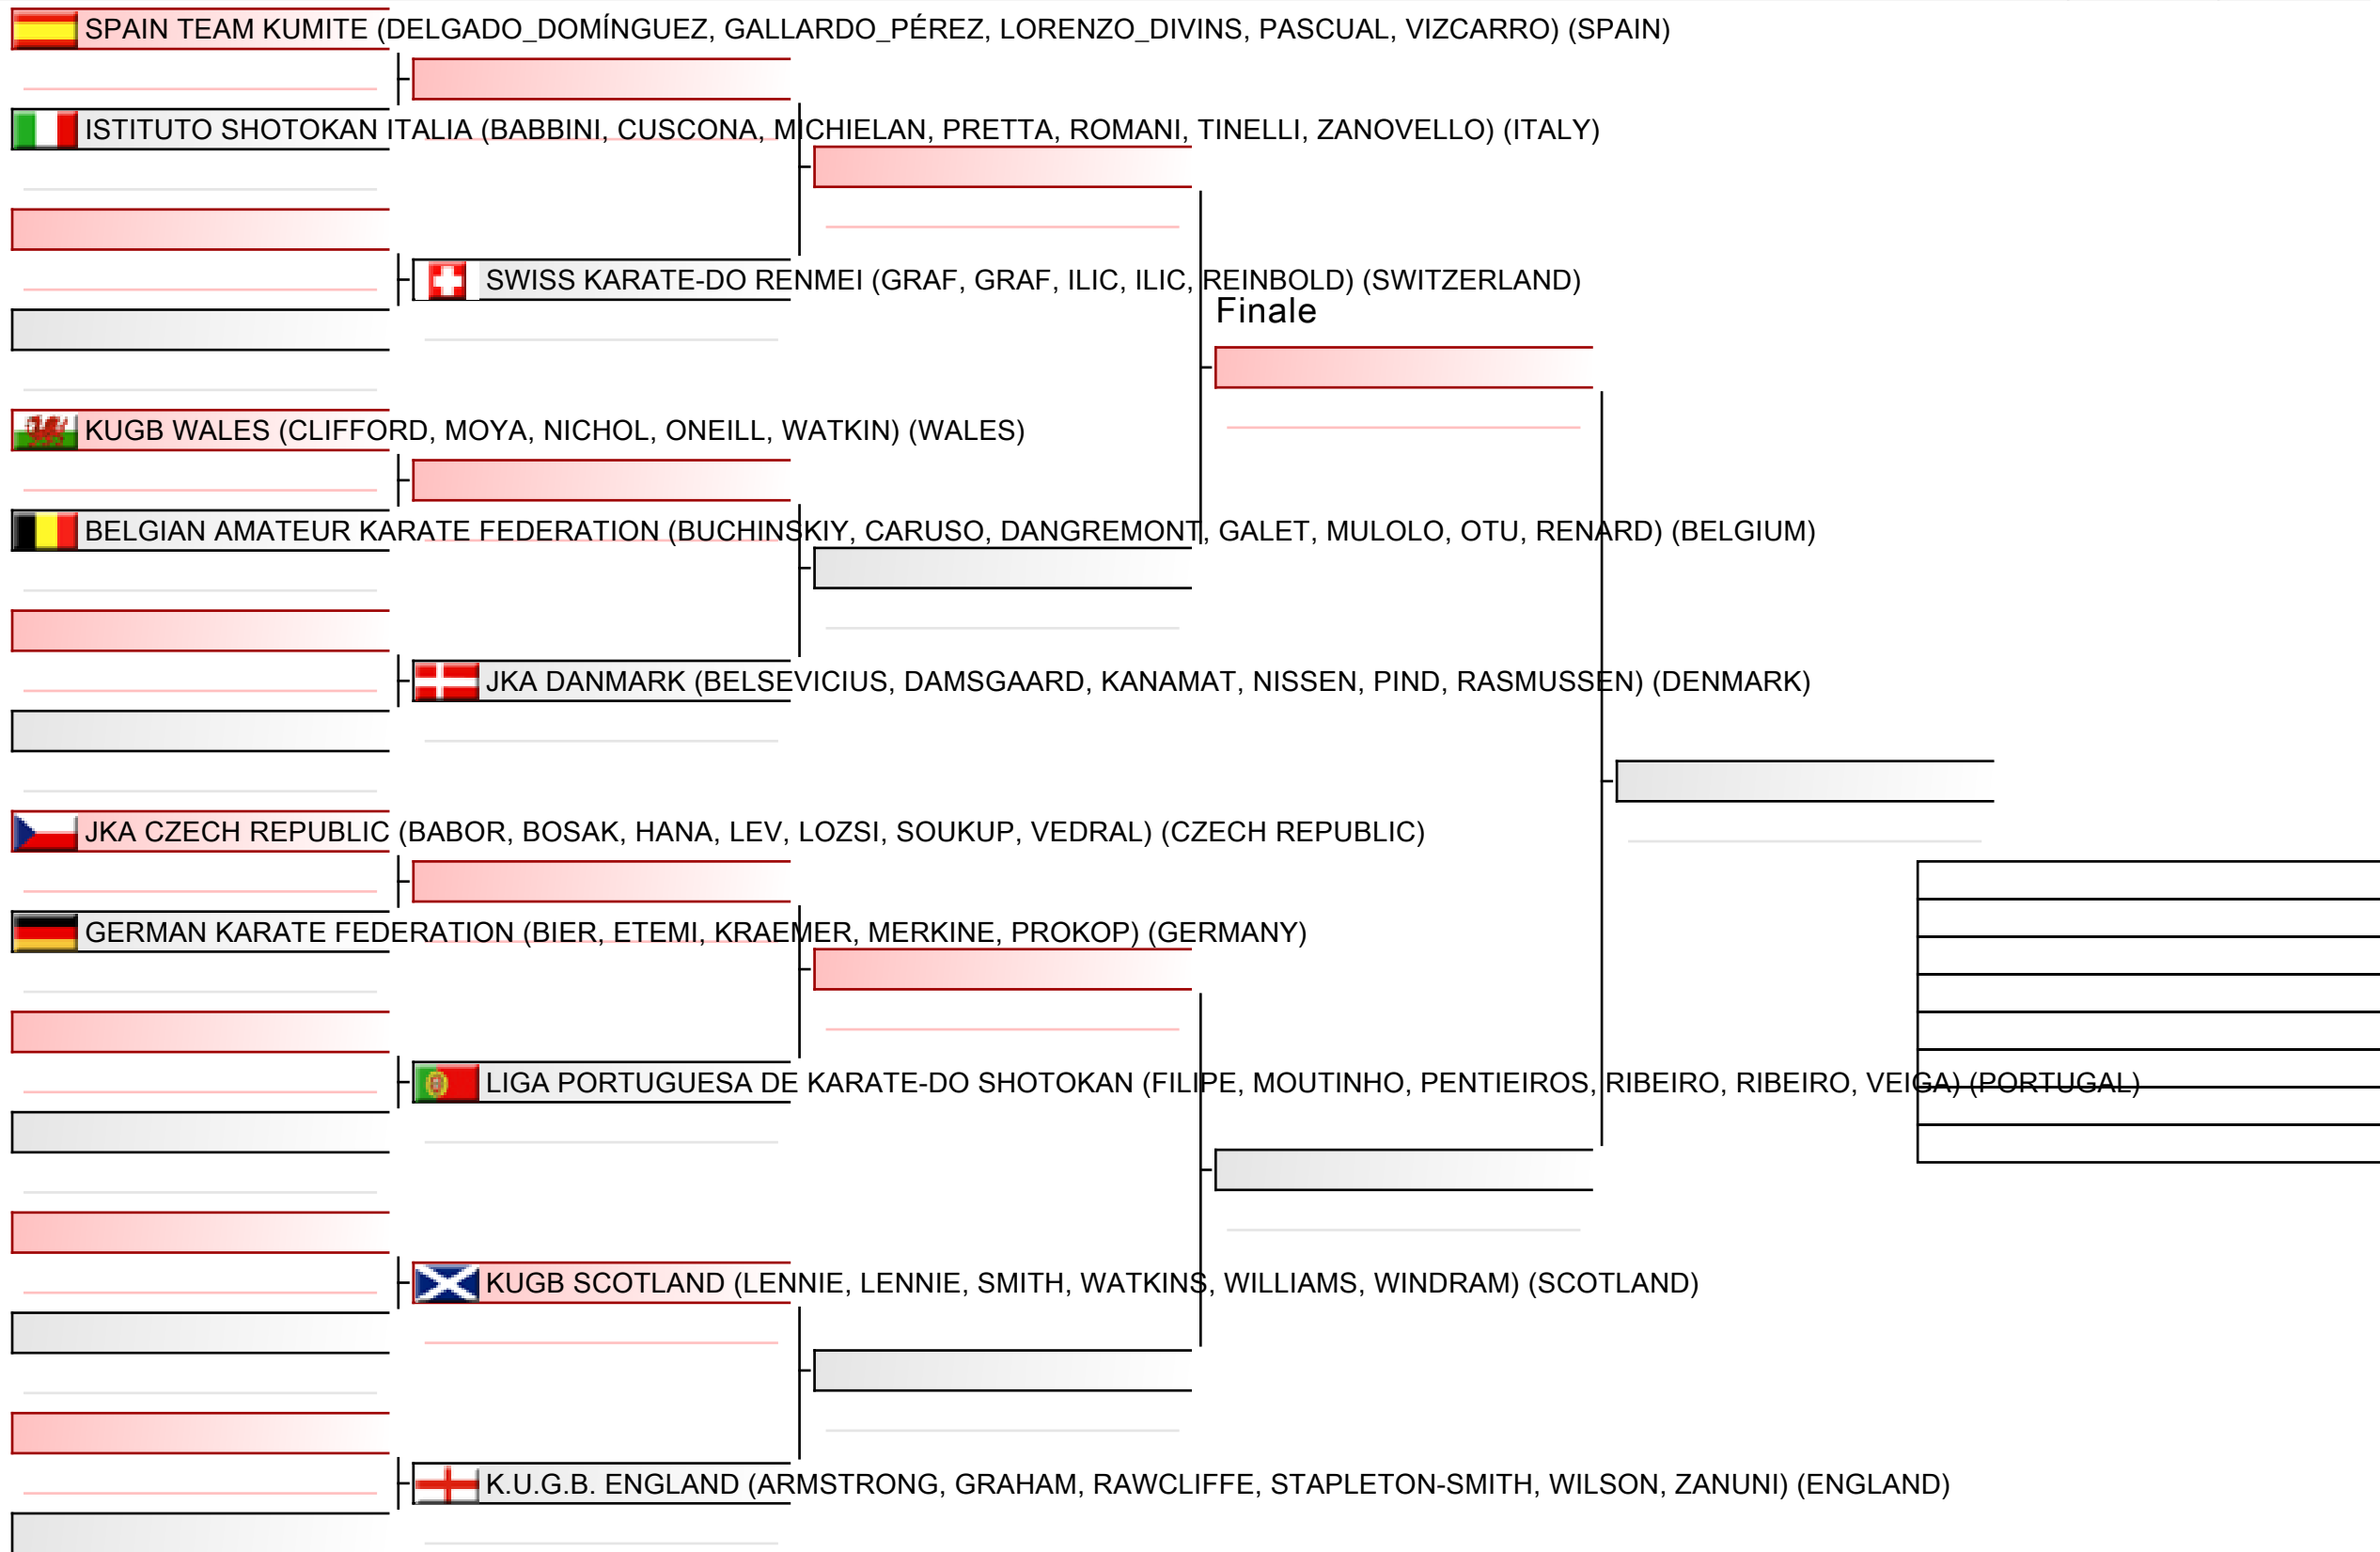

Senior men team kumite

ESKA European Shotokan Karate-do Championship 2022, Grüzefeldstrasse 36, 8400 Winterthur, SUI

2022-12-04

Tatami
1 13:25

Pool
1/1