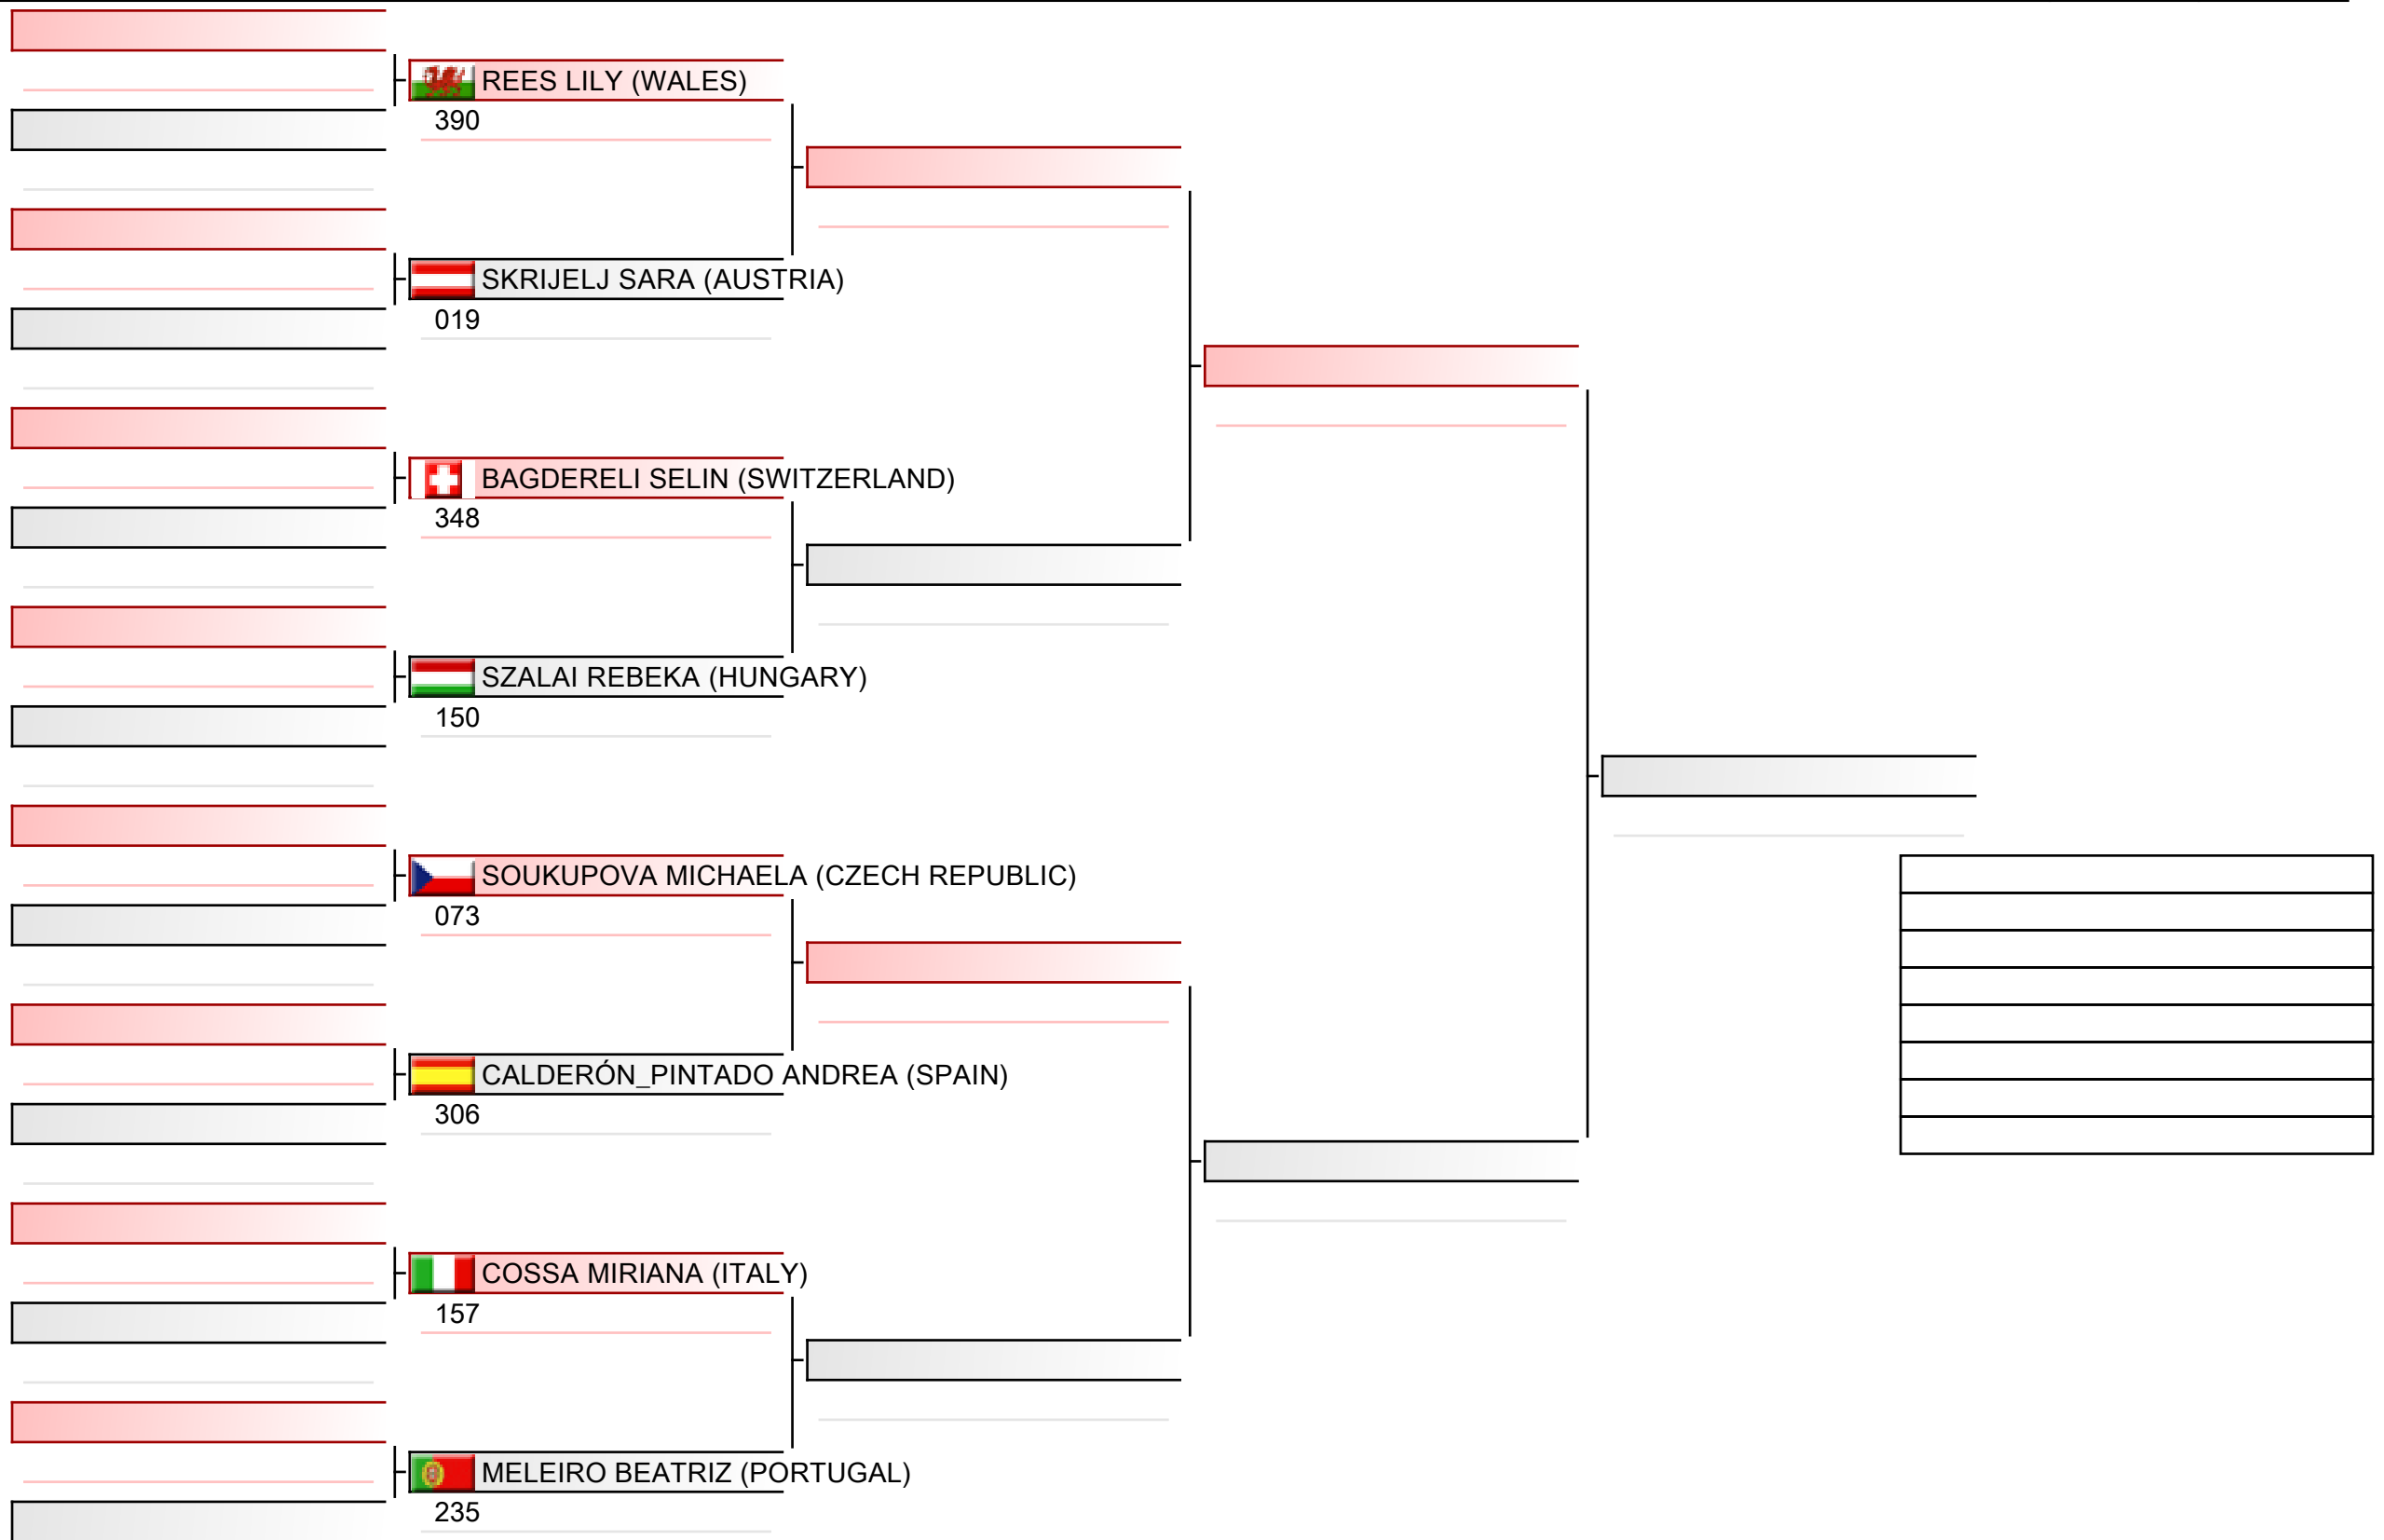

Junior ladies individual kumite

ESKA European Shotokan Karate-do Championship 2022, Grüzefeldstrasse 36, 8400 Winterthur, SUI

2022-12-03

Tatami
2 10:40

Pool
2/4