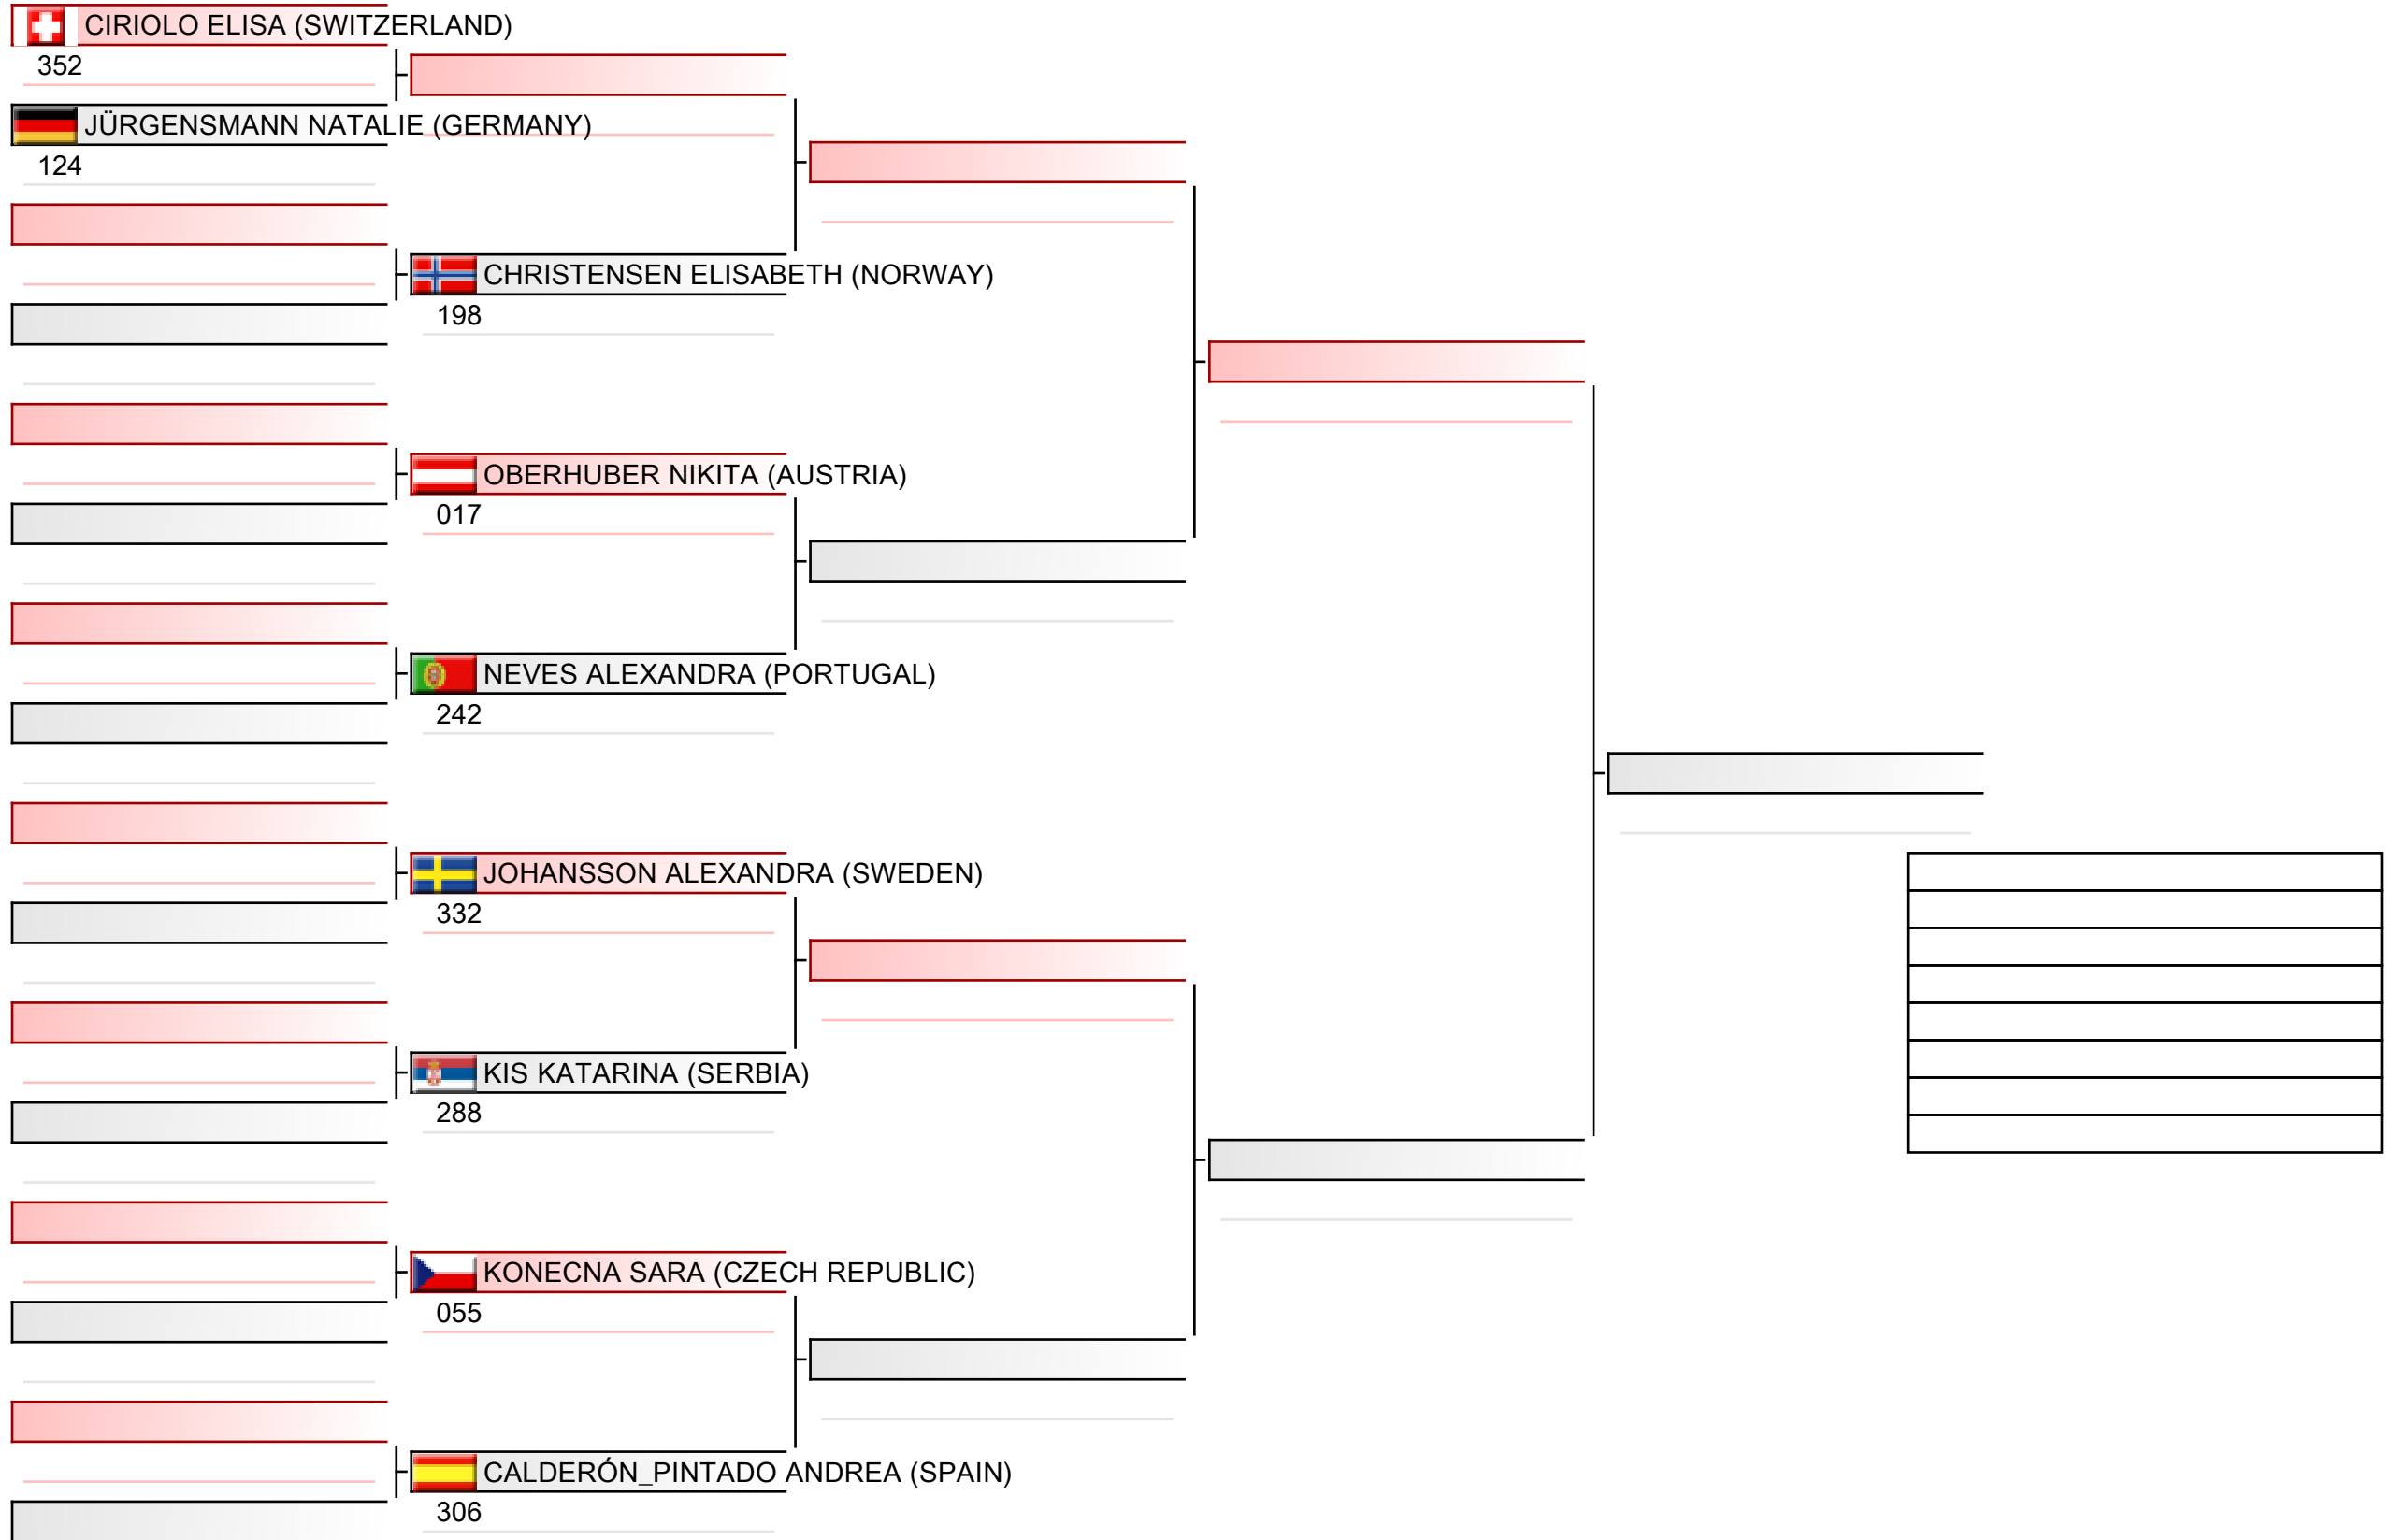

2022-12-03

Tatami
1 10:15

Pool
3/4

Junior ladies individual kata

ESKA European Shotokan Karate-do Championship 2022, Grüzefeldstrasse 36, 8400 Winterthur, SUI

2022-12-03

Tatami
2 10:15

Pool
4/4