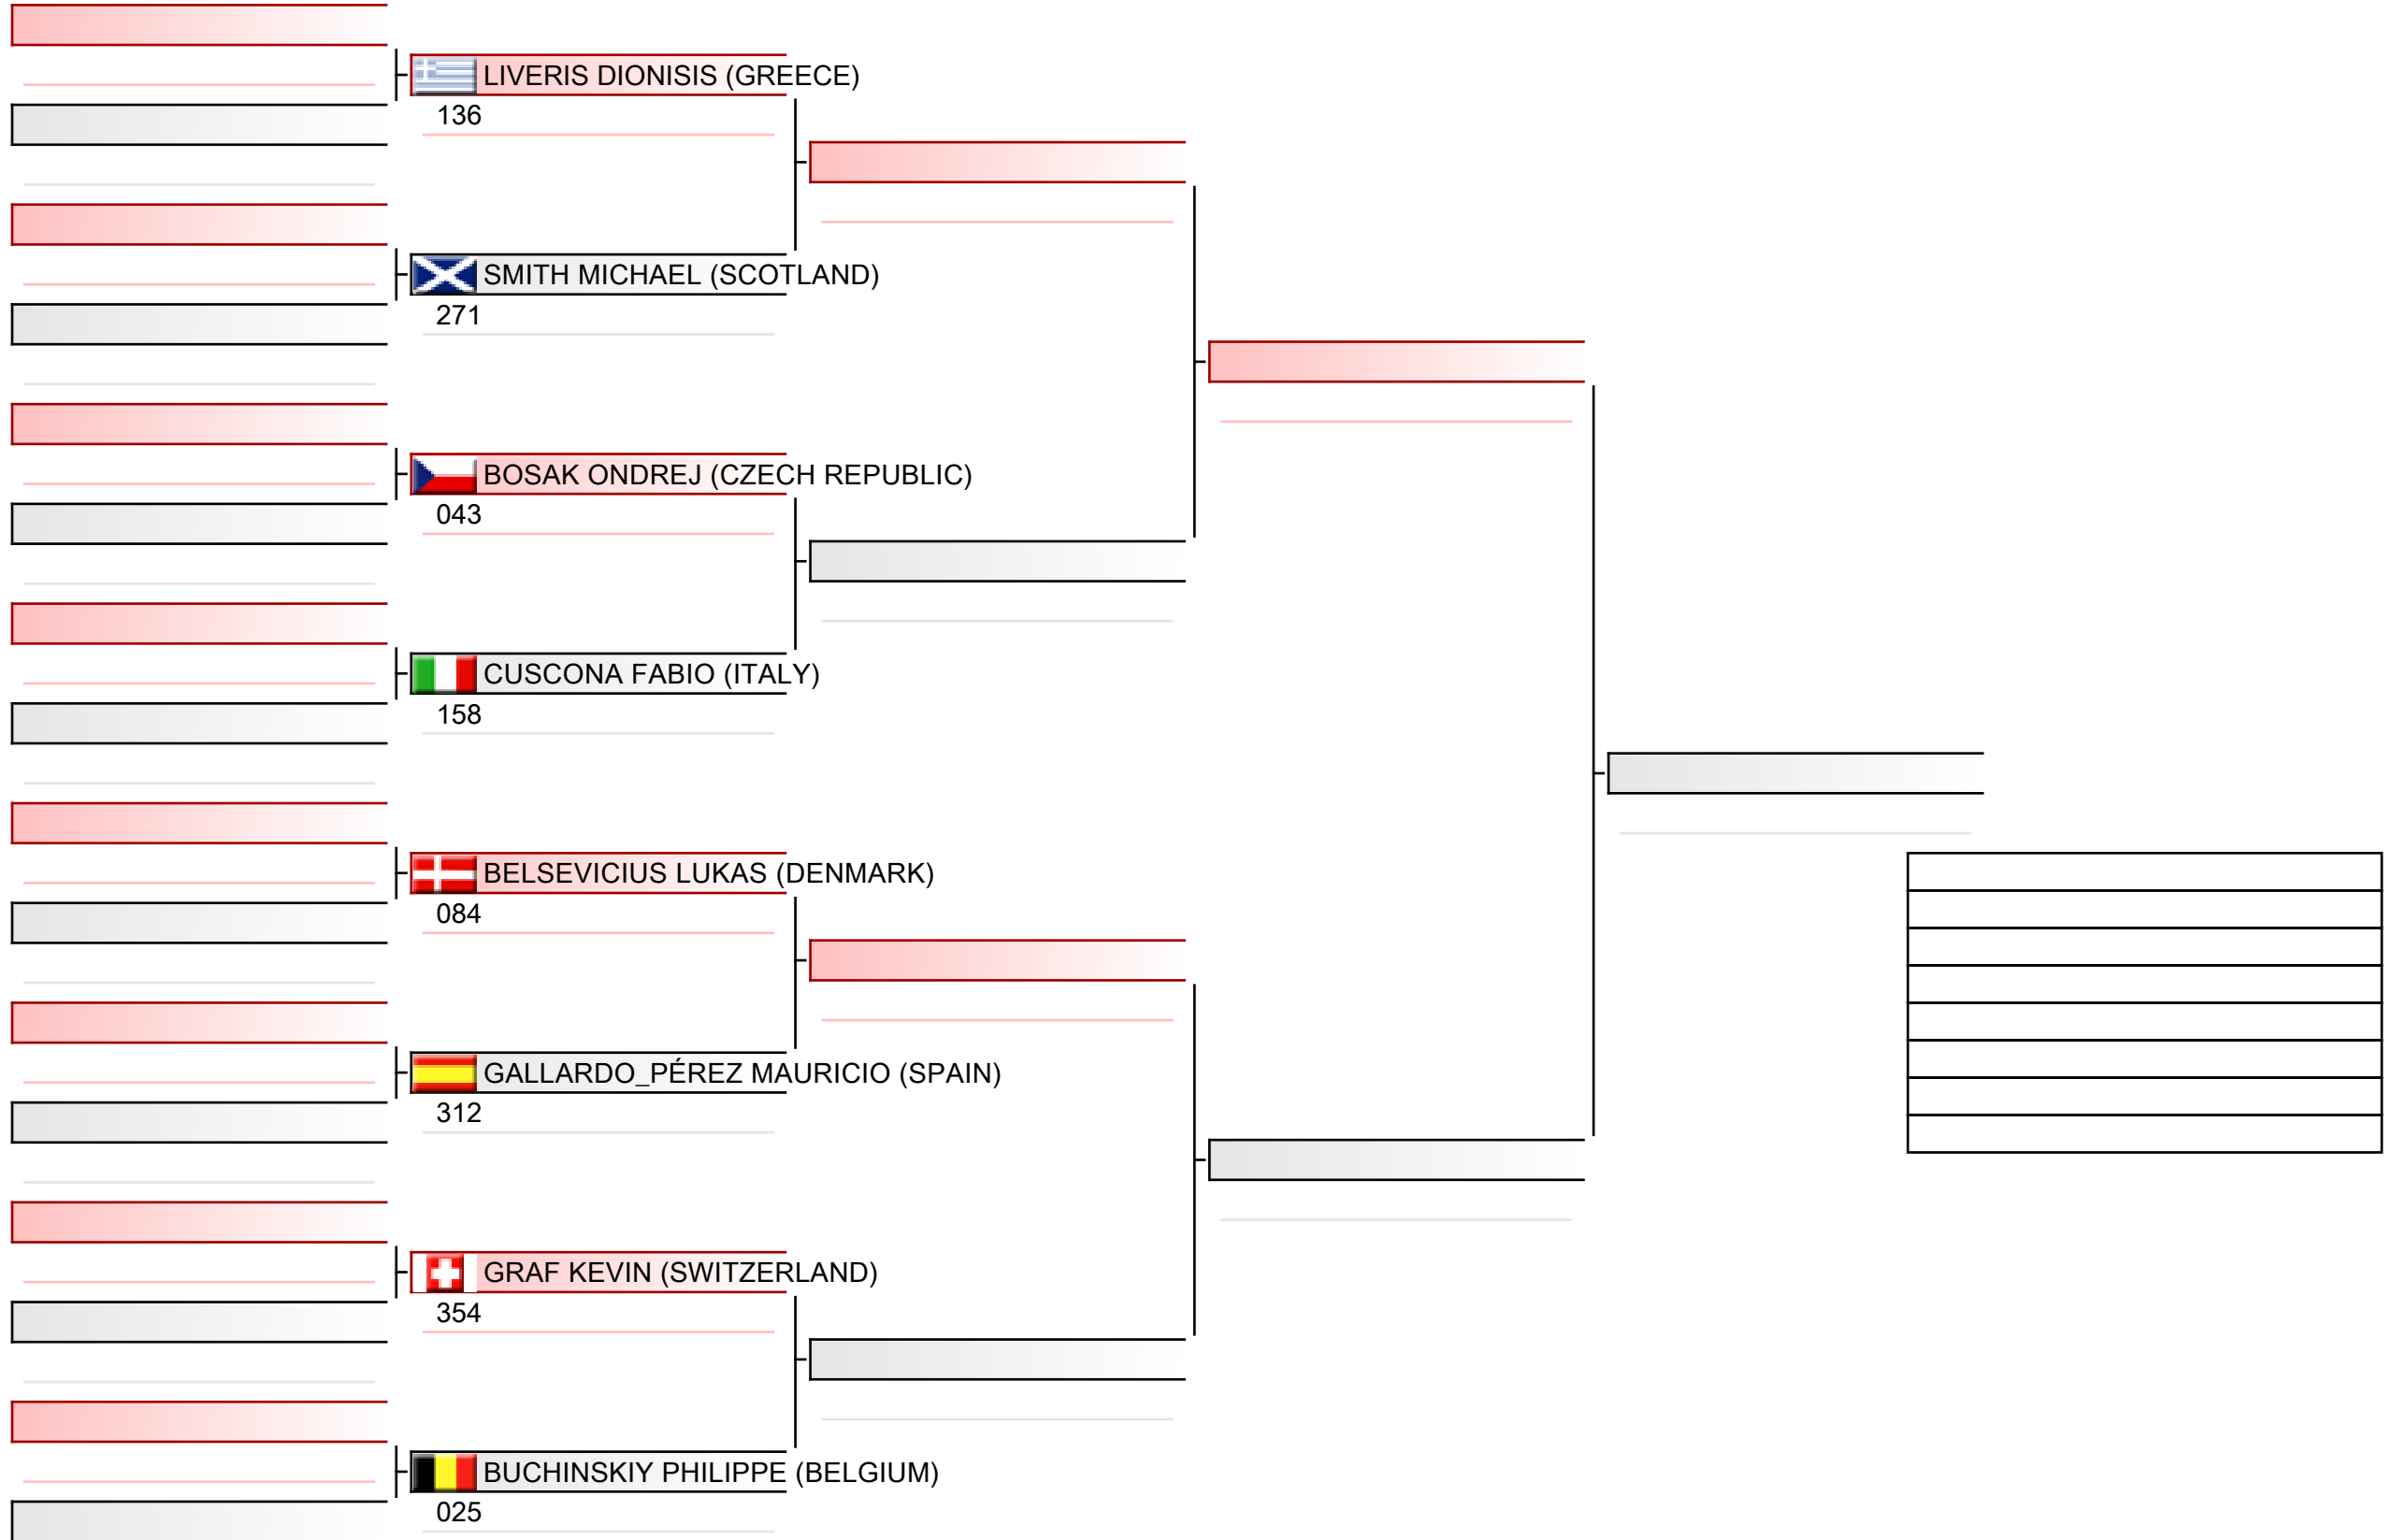

Senior men individual kumite

ESKA European Shotokan Karate-do Championship 2022, Grüzefeldstrasse 36, 8400 Winterthur, SUI

2022-12-04

Tatami
4 11:20

Pool
8/8