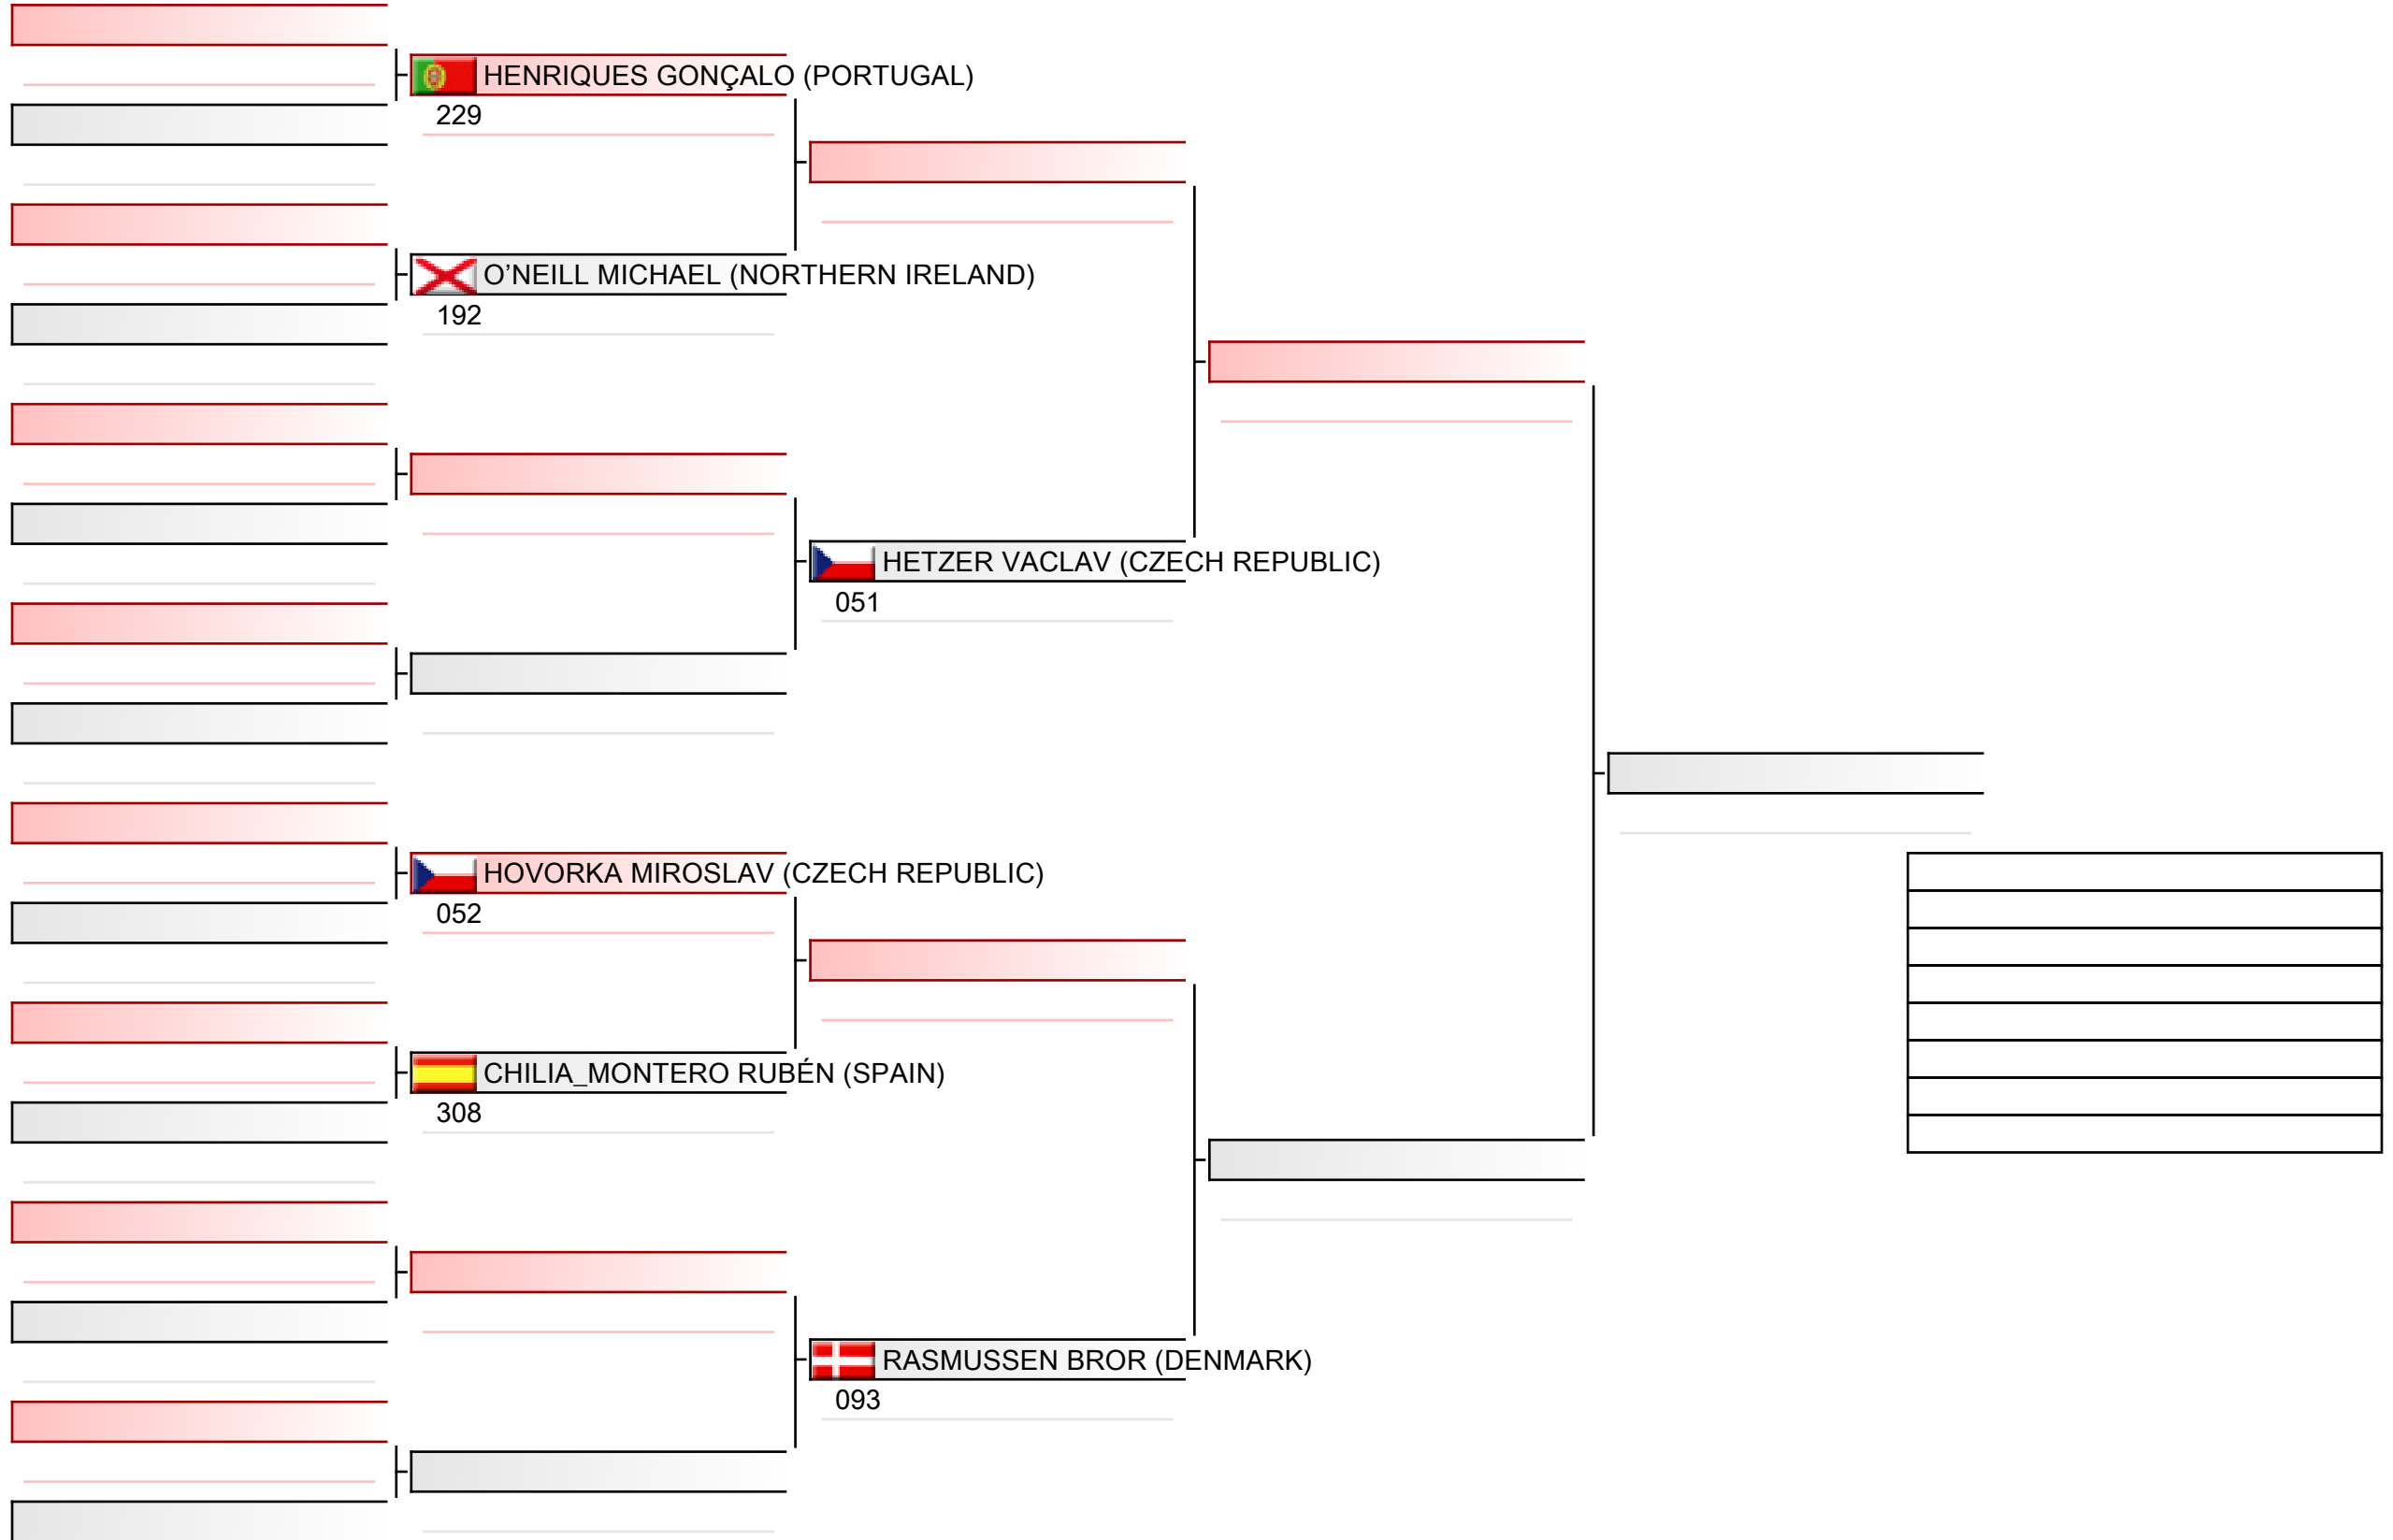

Youth men individual kata

ESKA European Shotokan Karate-do Championship 2022, Grüzefeldstrasse 36, 8400 Winterthur, SUI

2022-12-03

Tatami
2 09:30

Pool
2/2