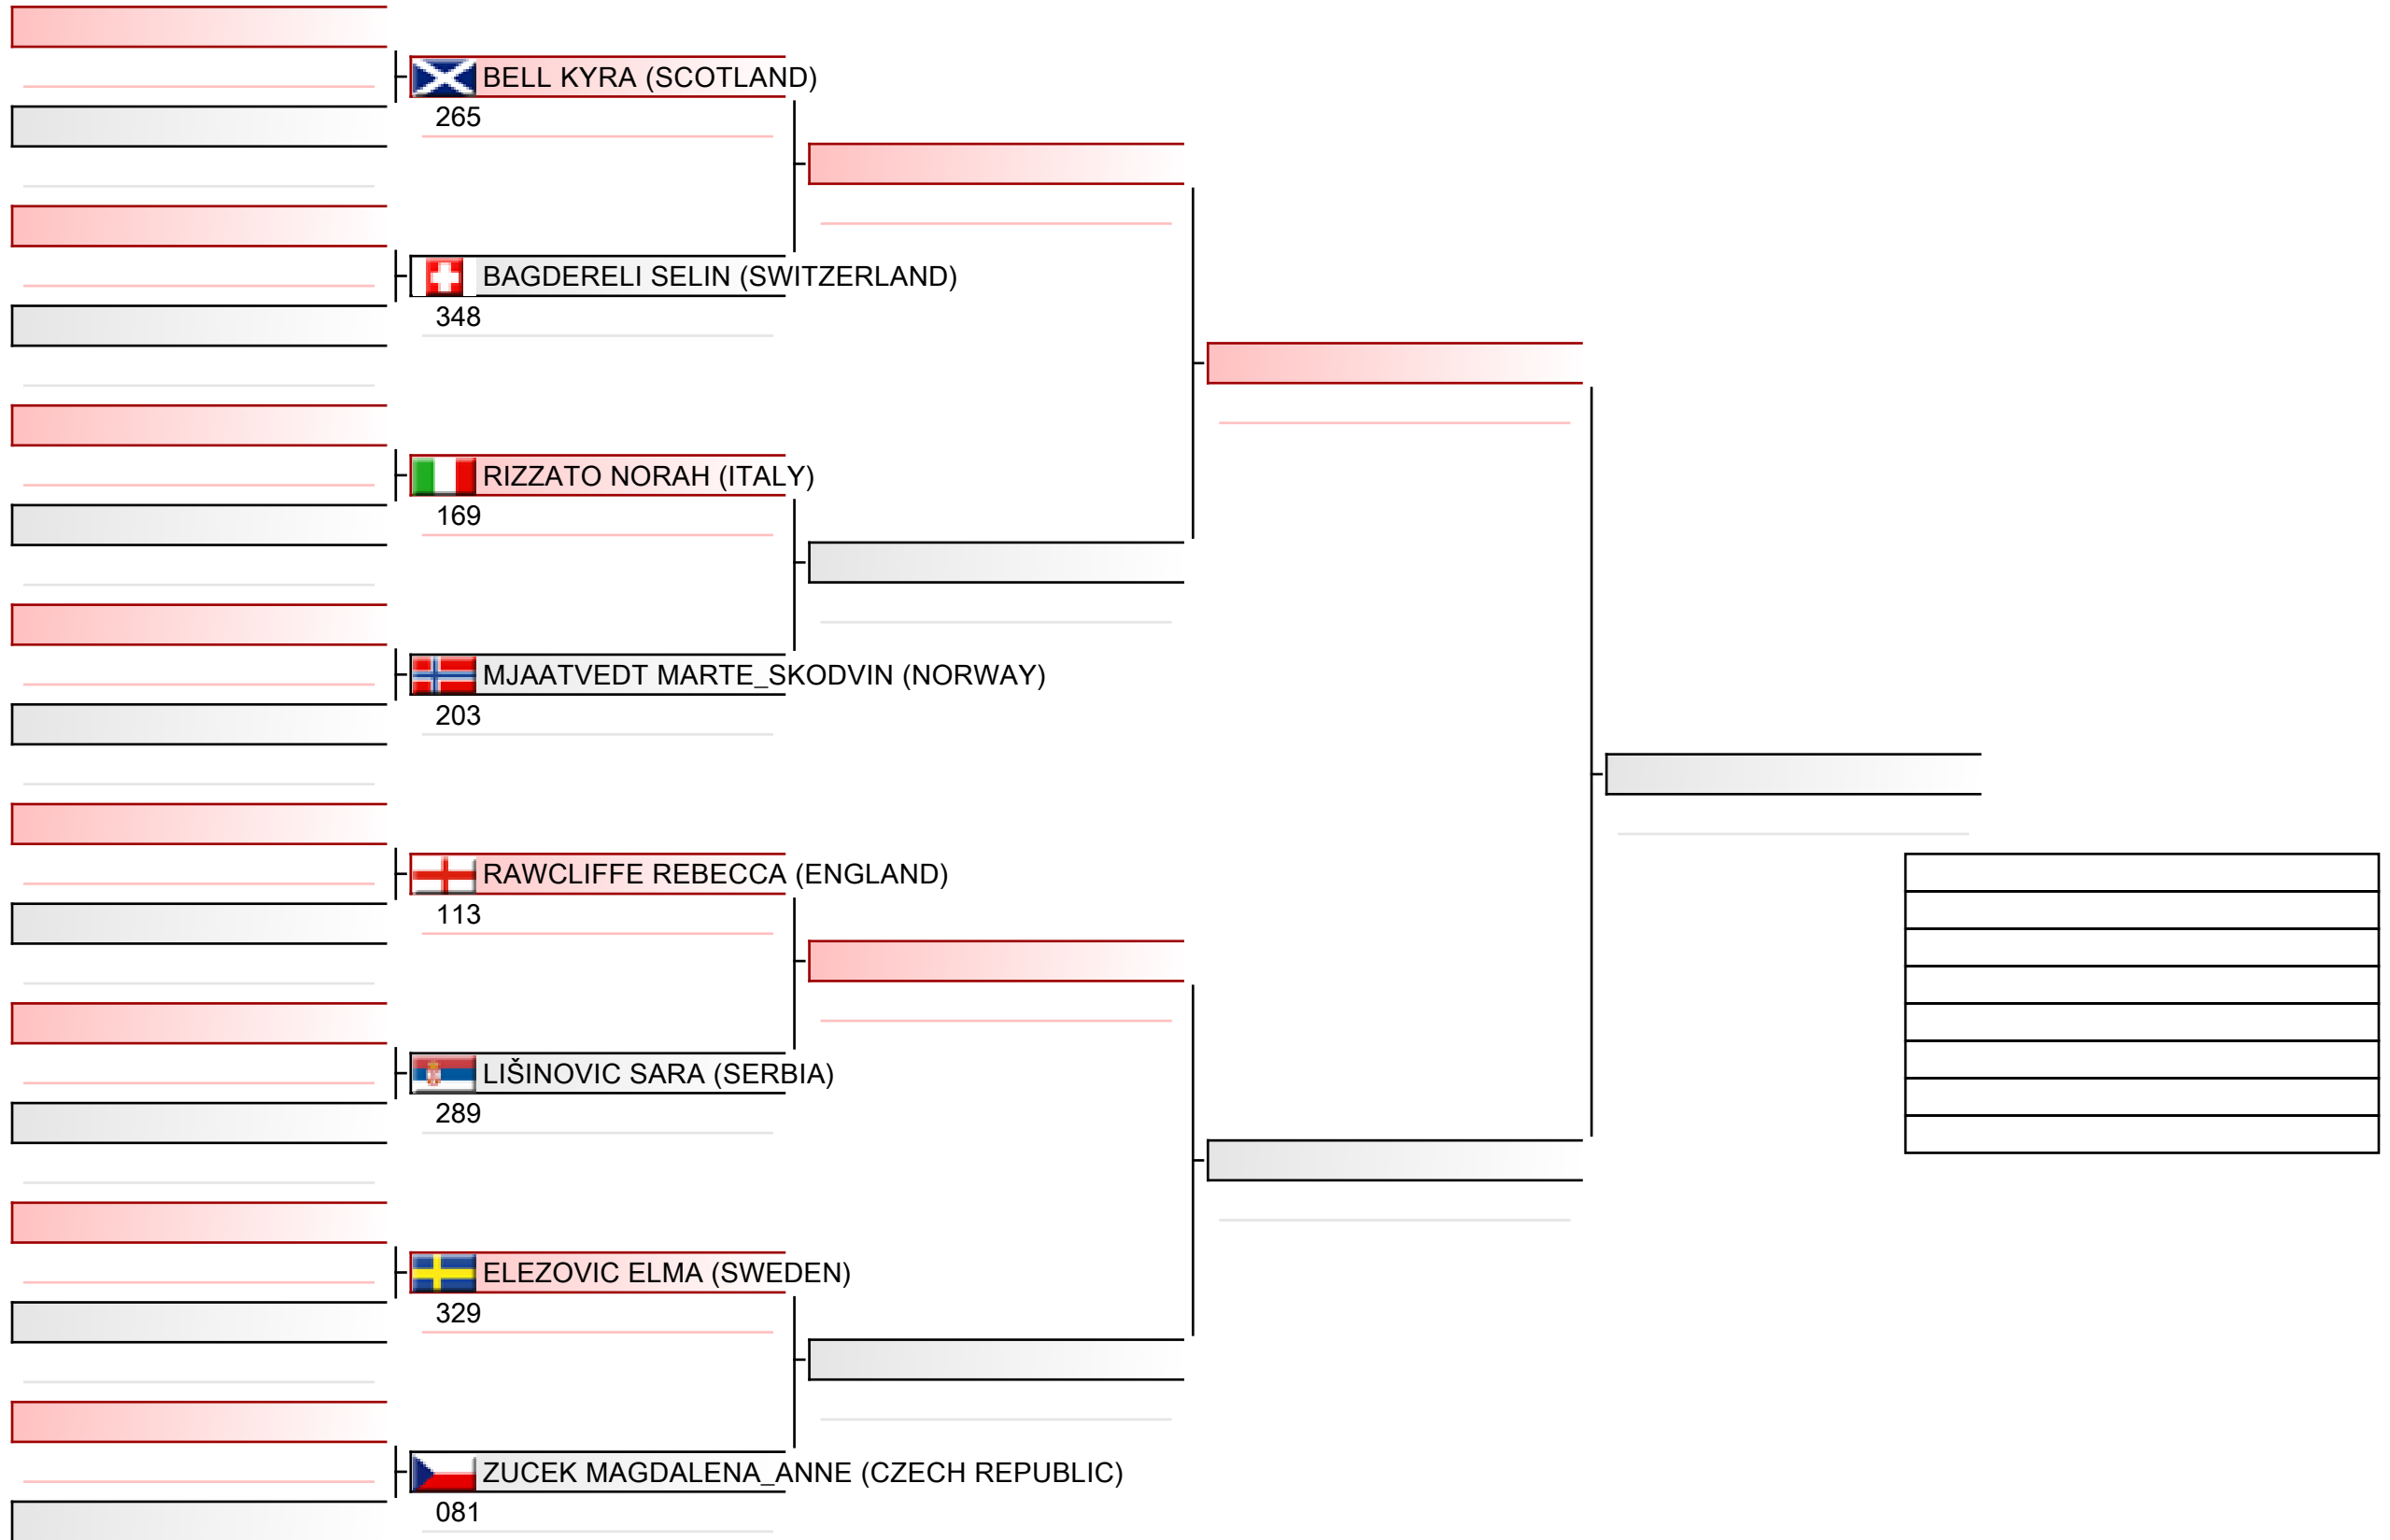

Senior ladies individual kumite

ESKA European Shotokan Karate-do Championship 2022, Grüzefeldstrasse 36, 8400 Winterthur, SUI

2022-12-04

Tatami
5 11:20

Pool
3/4