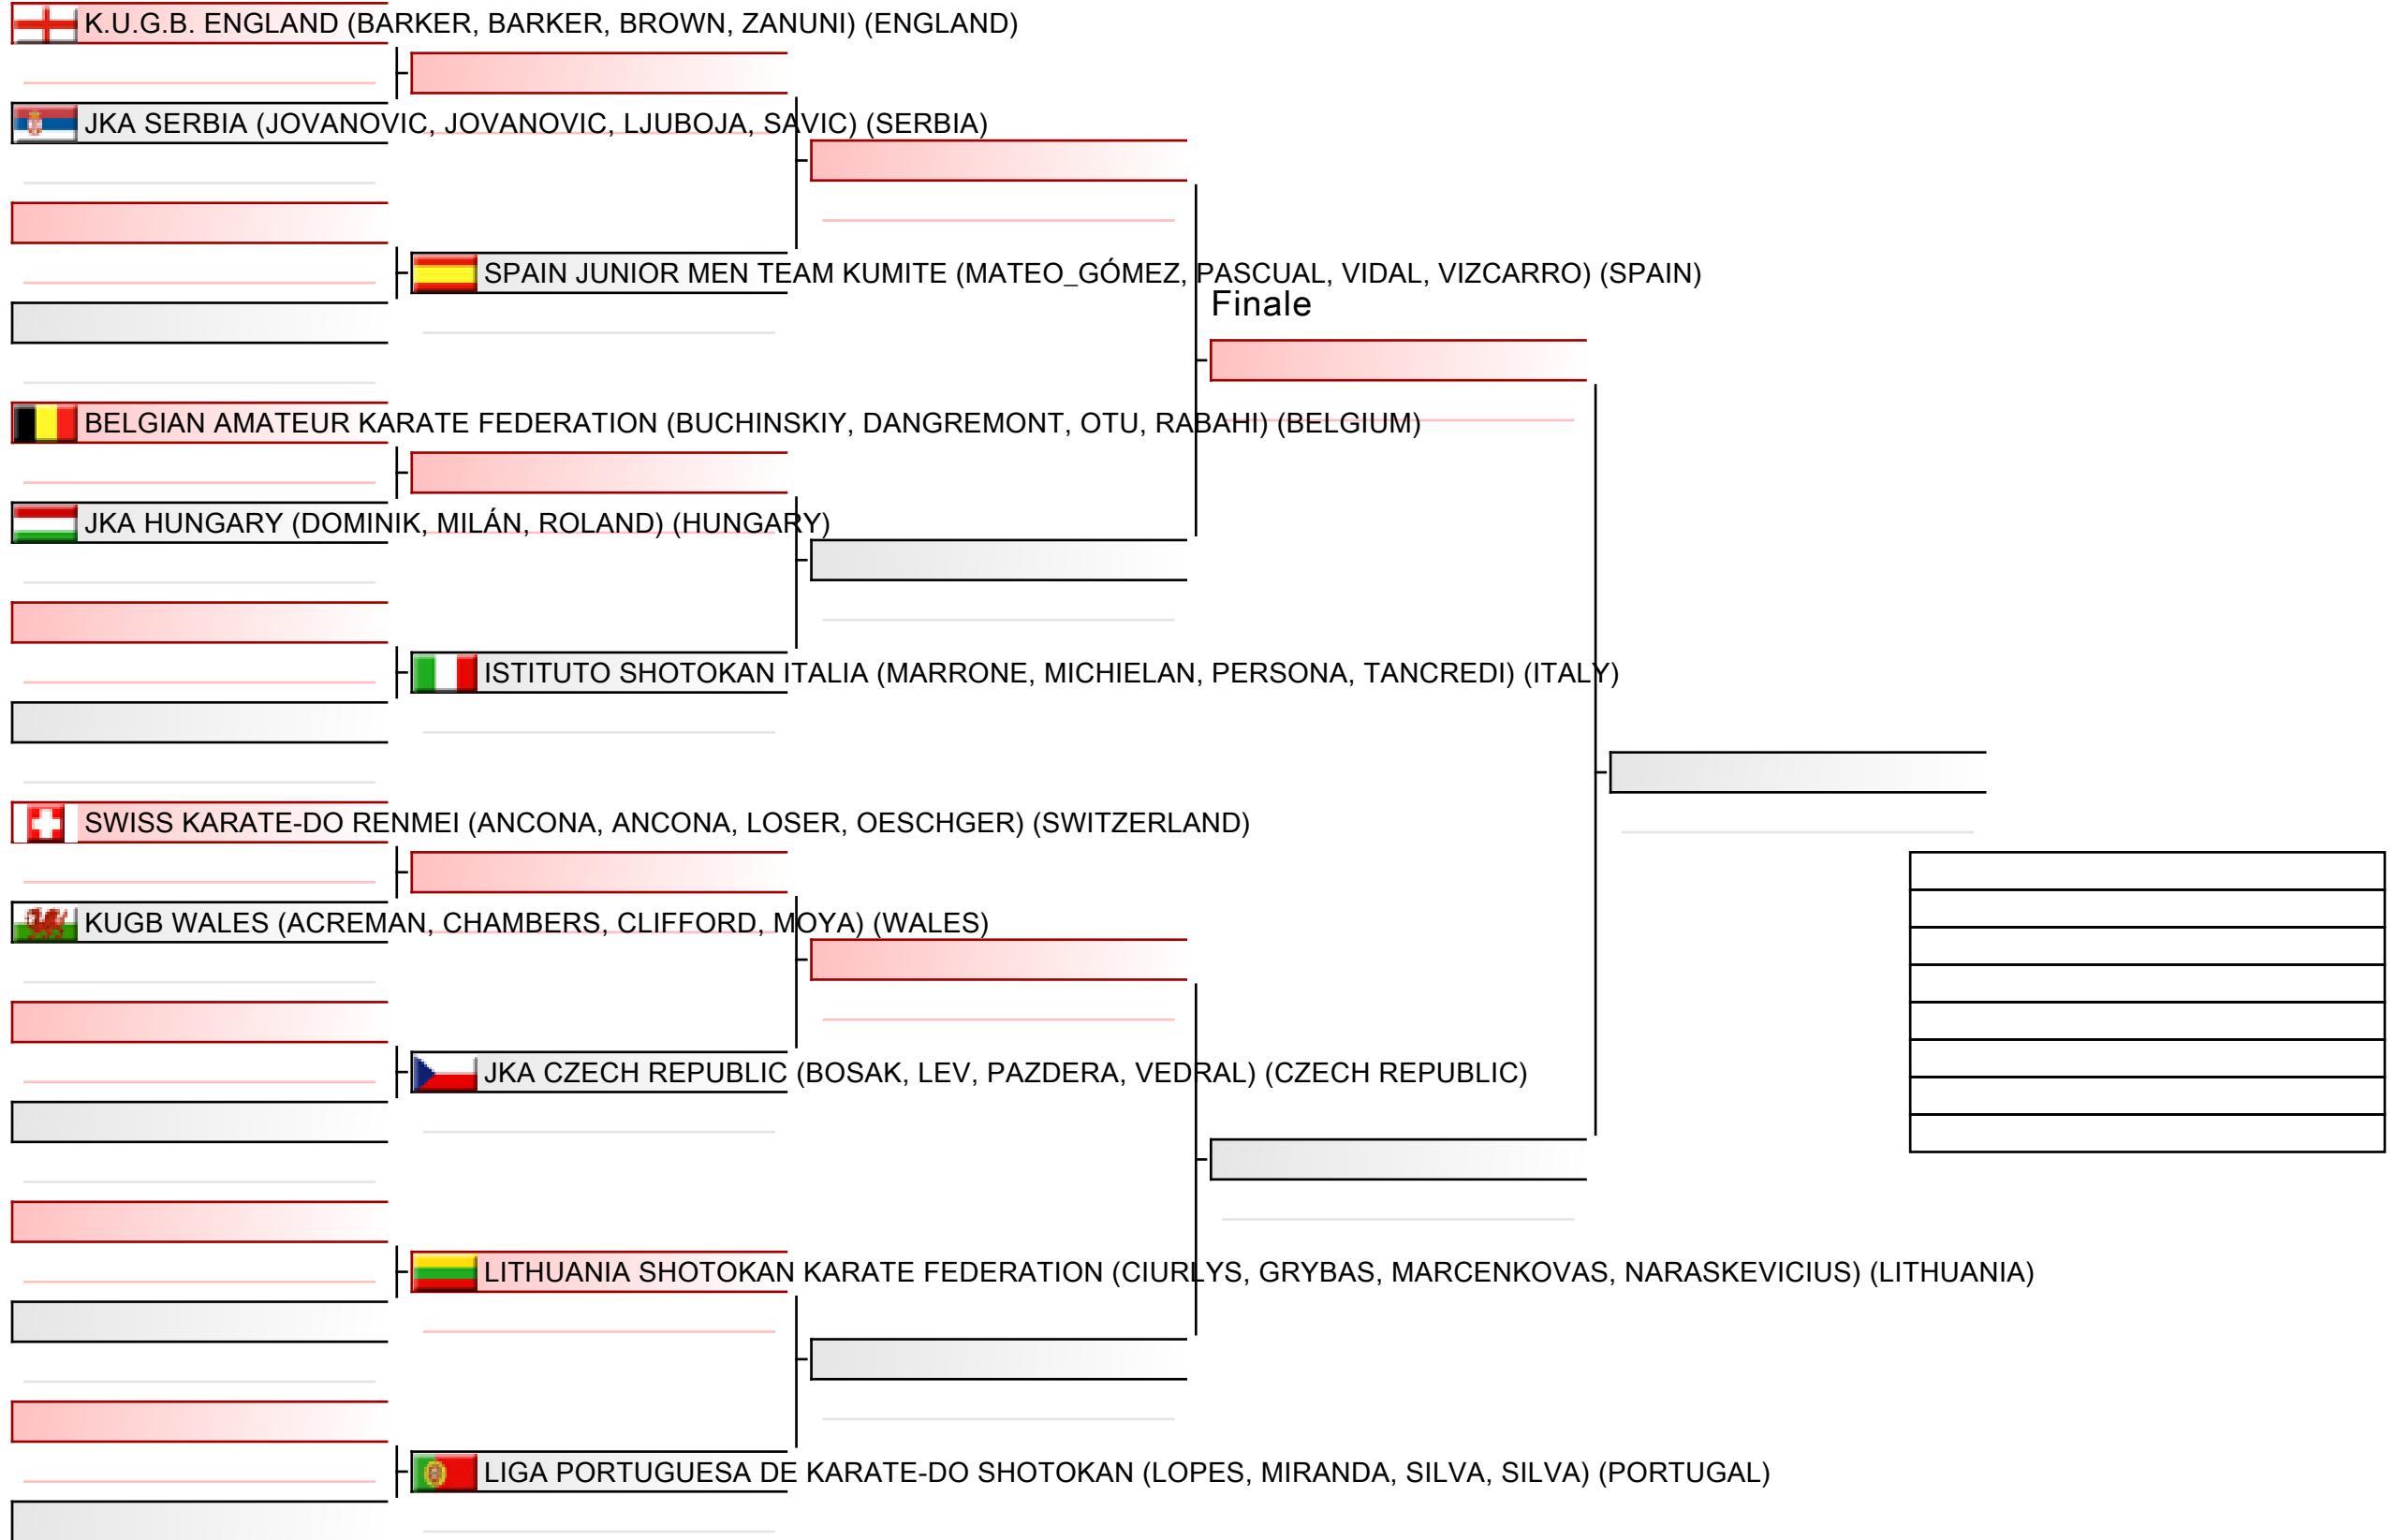

Junior men team kumite

ESKA European Shotokan Karate-do Championship 2022, Grüzefeldstrasse 36, 8400 Winterthur, SUI

2022-12-03

Tatami
2 13:15

Pool
1/1