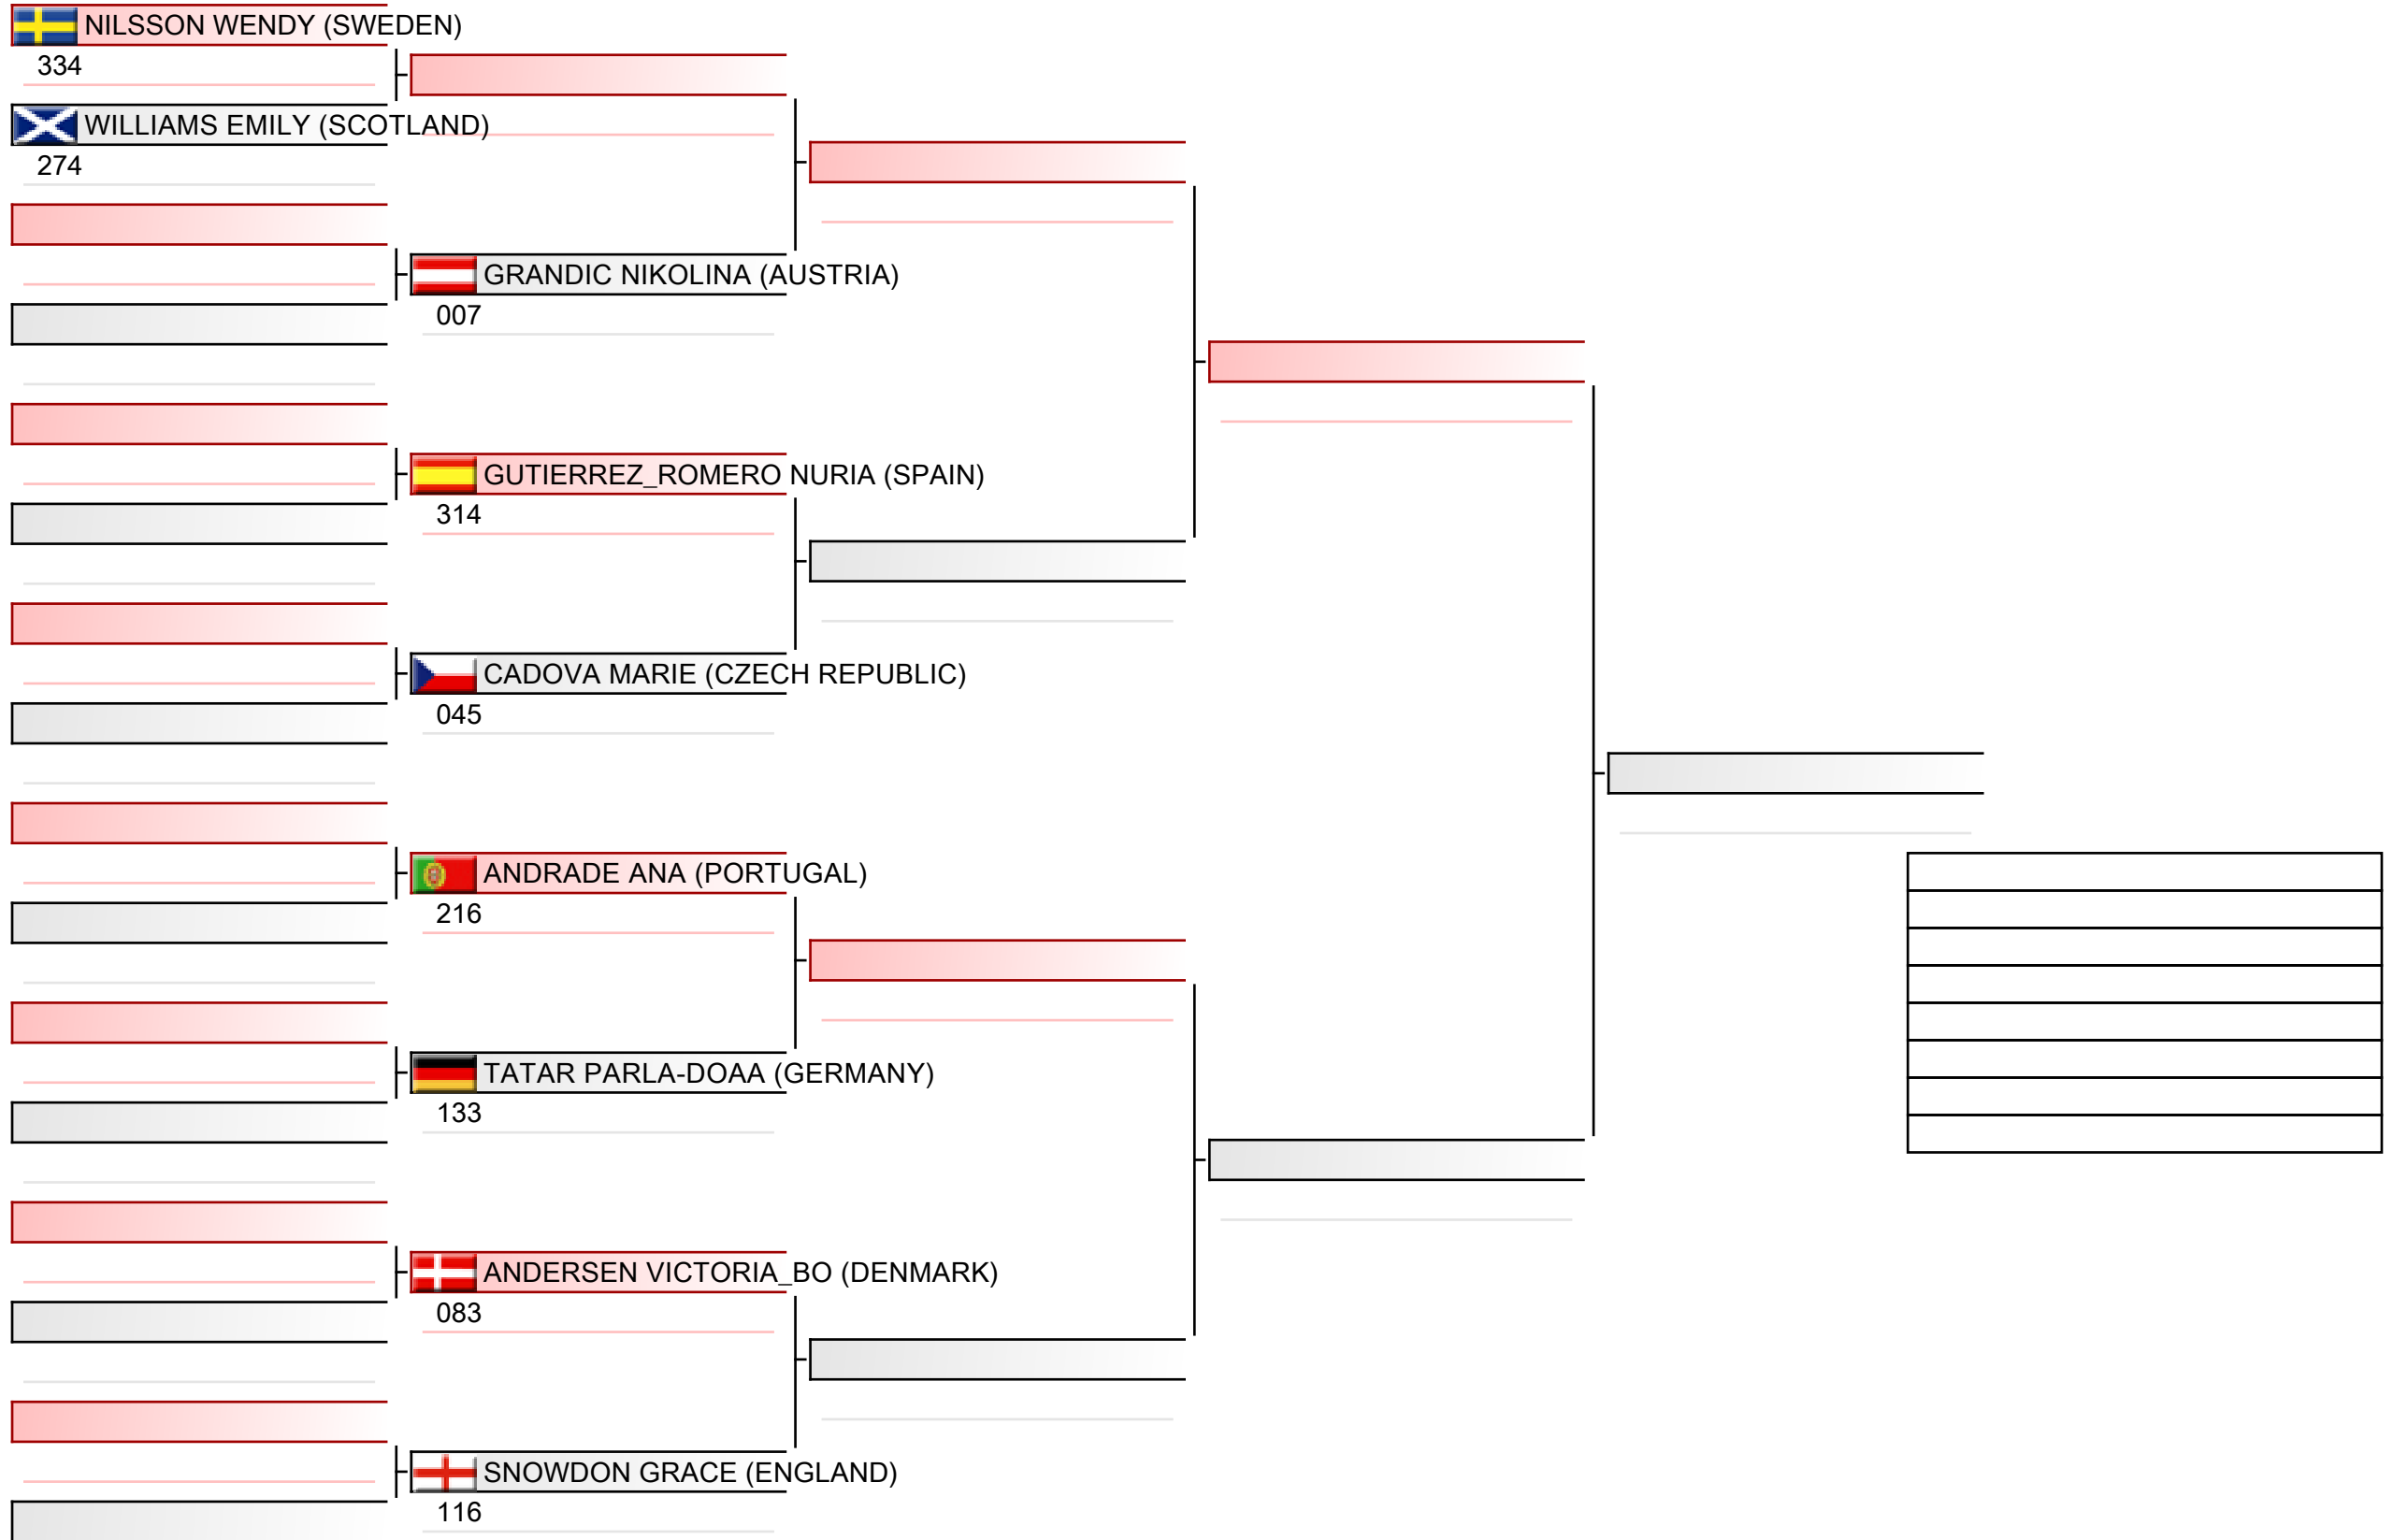

2022-12-02

Tatami
2 15:25

Pool
1/1

Junior ladies individual kata

ESKA European Shotokan Karate-do Championship 2022, Grüzefeldstrasse 36, 8400 Winterthur, SUI

2022-12-03

Tatami
3 10:05

Pool
1/4