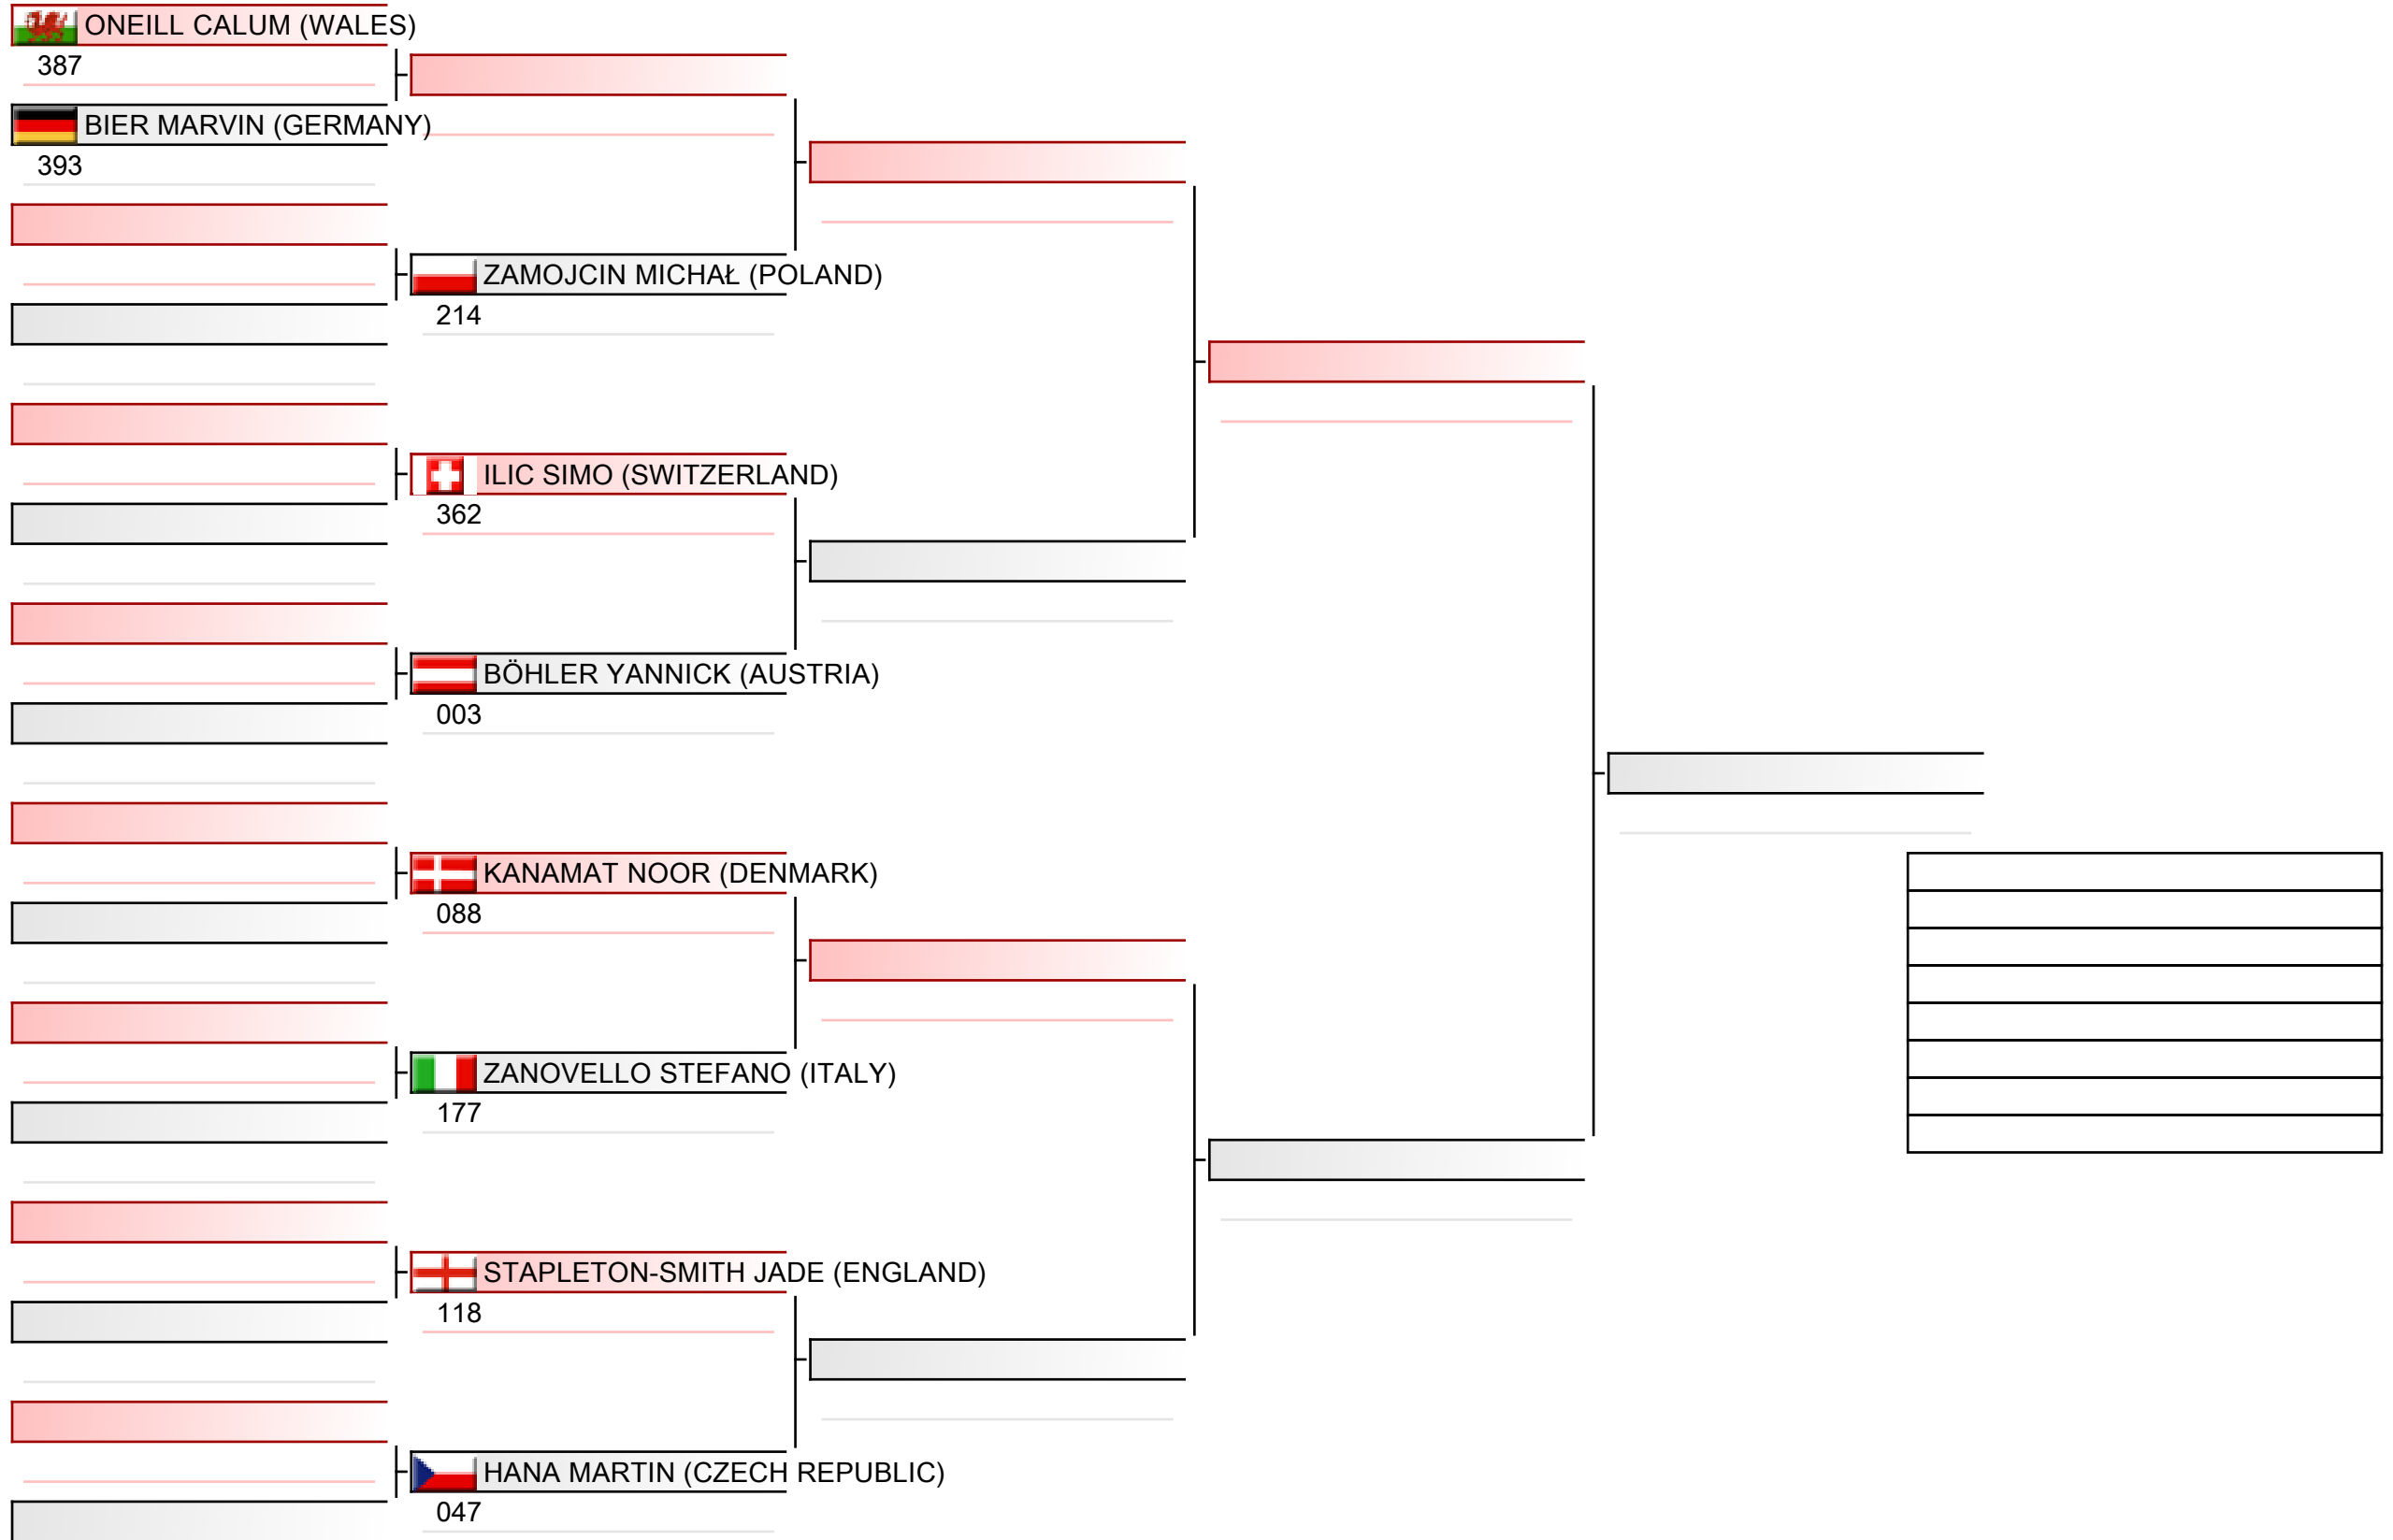

Senior men individual kumite

ESKA European Shotokan Karate-do Championship 2022, Grüzefeldstrasse 36, 8400 Winterthur, SUI

2022-12-04

Tatami
3 11:10

Pool
6/8