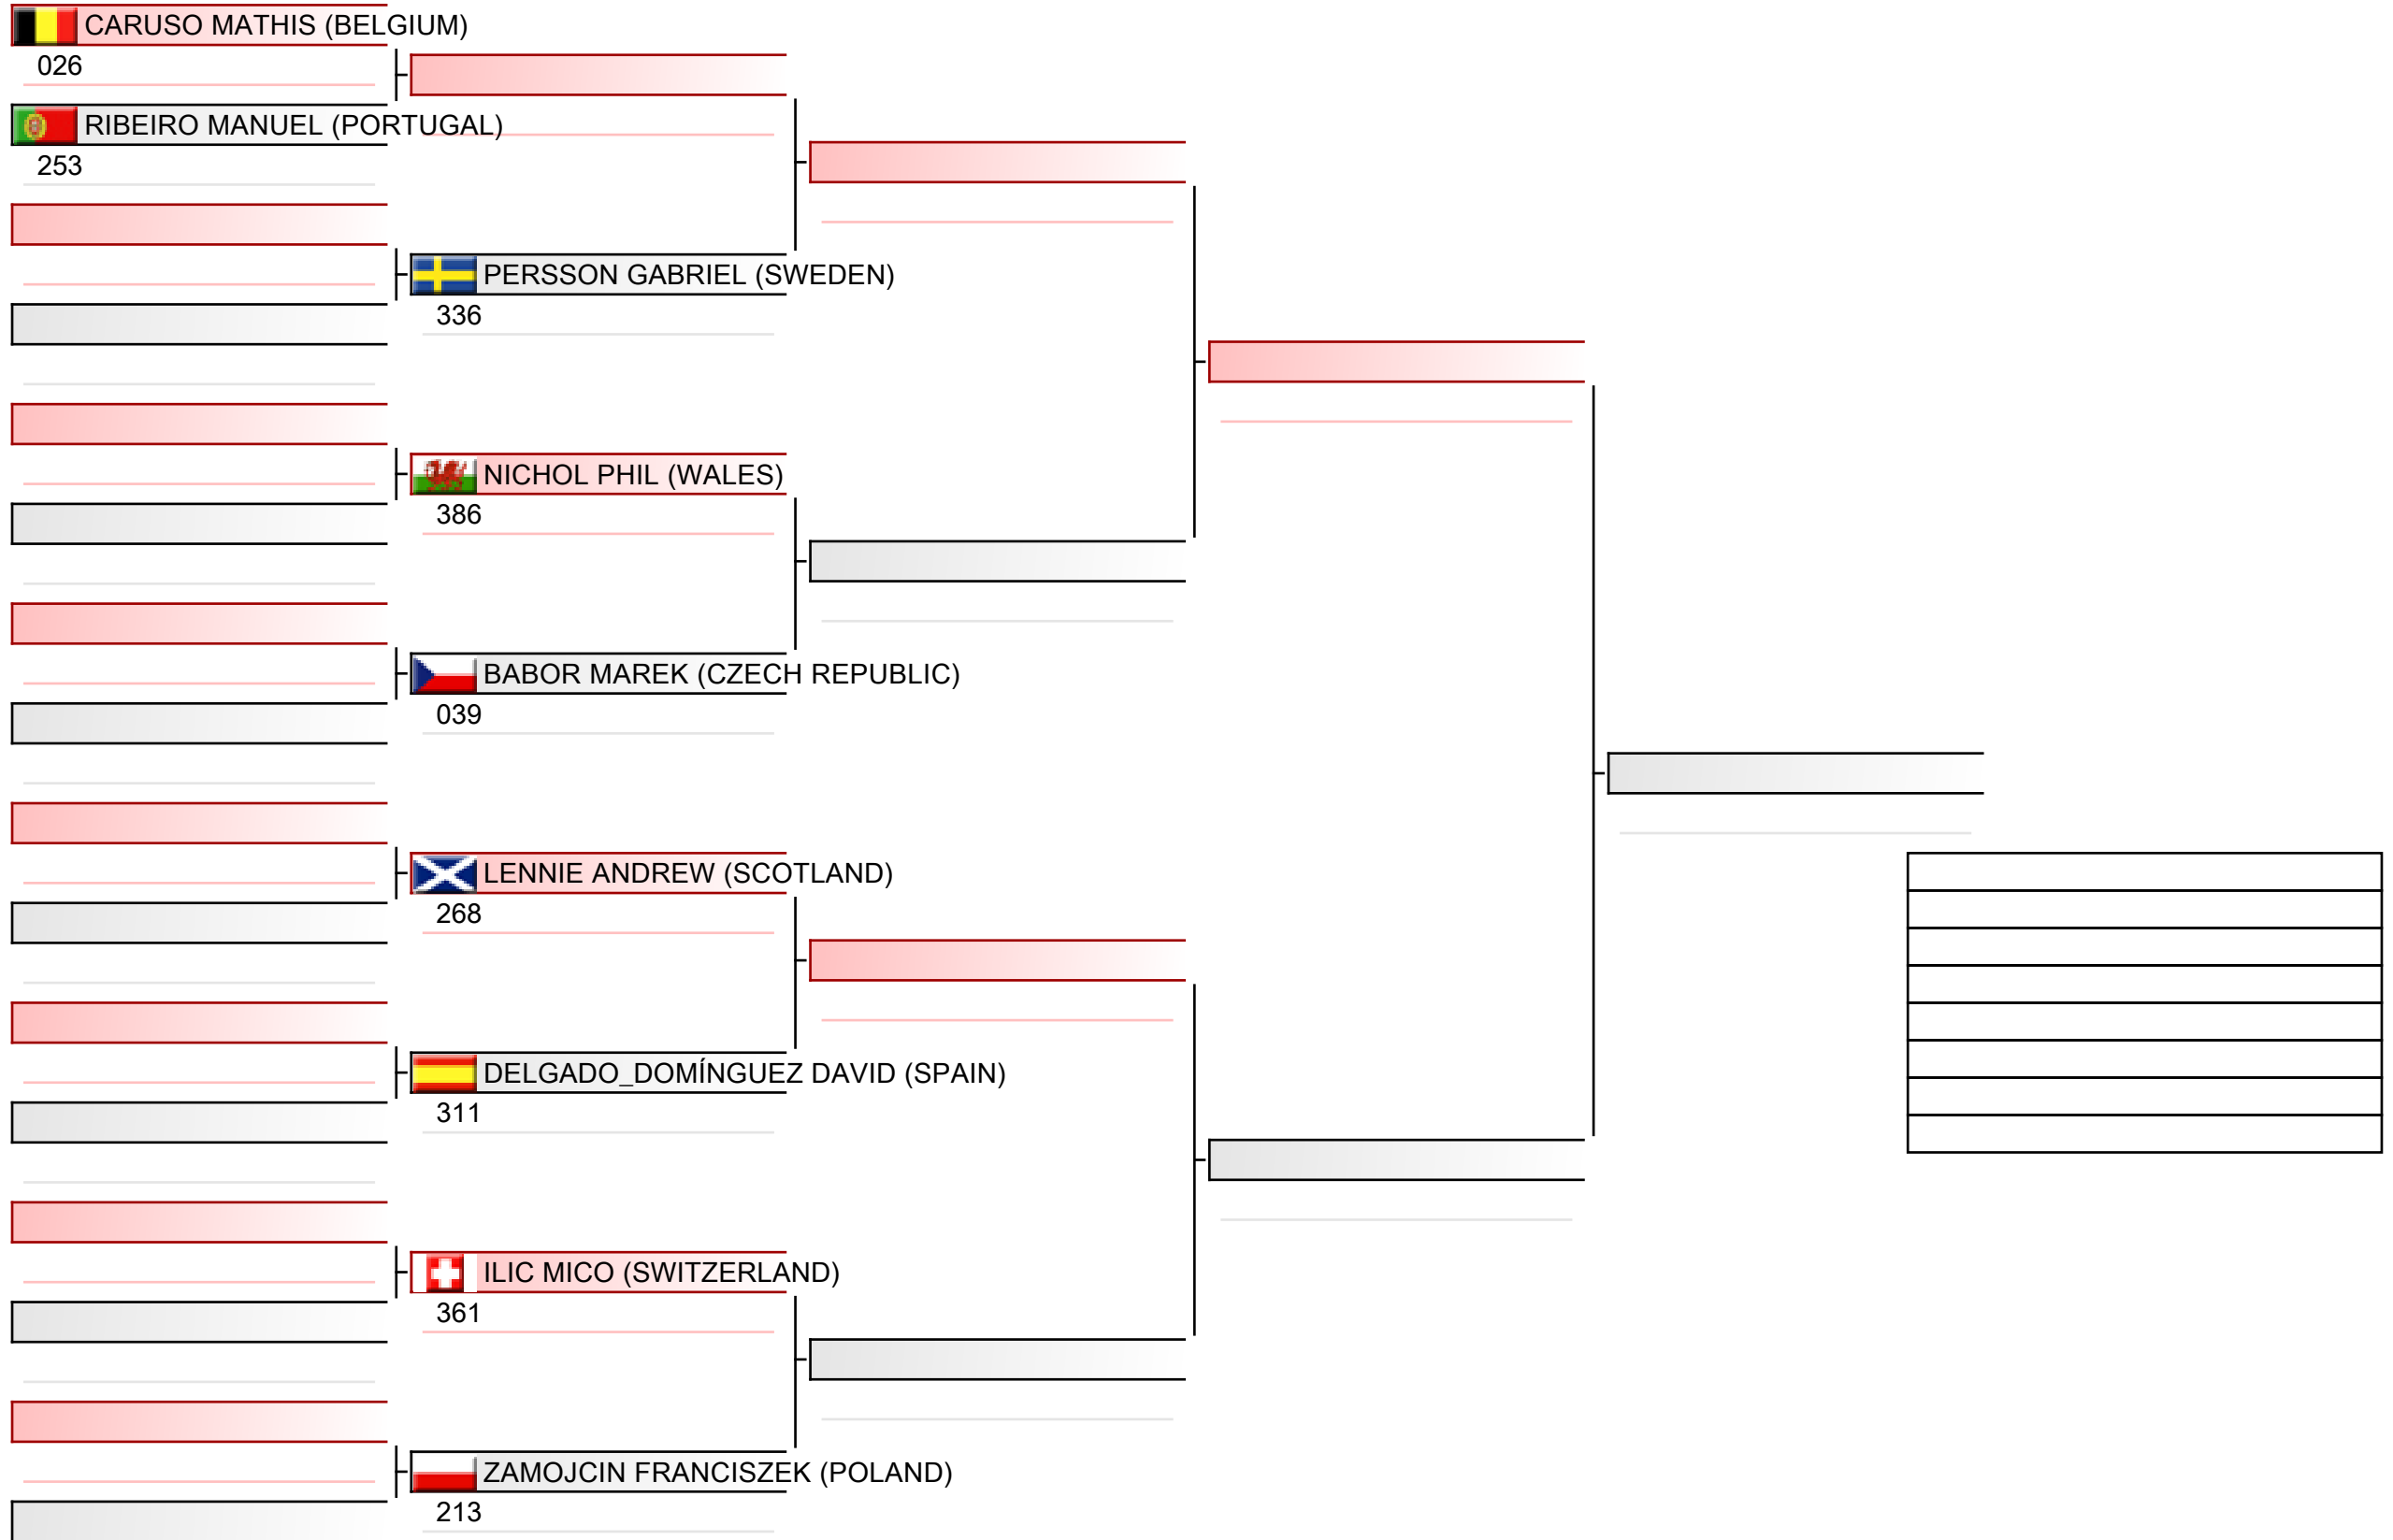

Senior men individual kumite

ESKA European Shotokan Karate-do Championship 2022, Grüzefeldstrasse 36, 8400 Winterthur, SUI

2022-12-04

Tatami
1 10:30

Pool
3/8