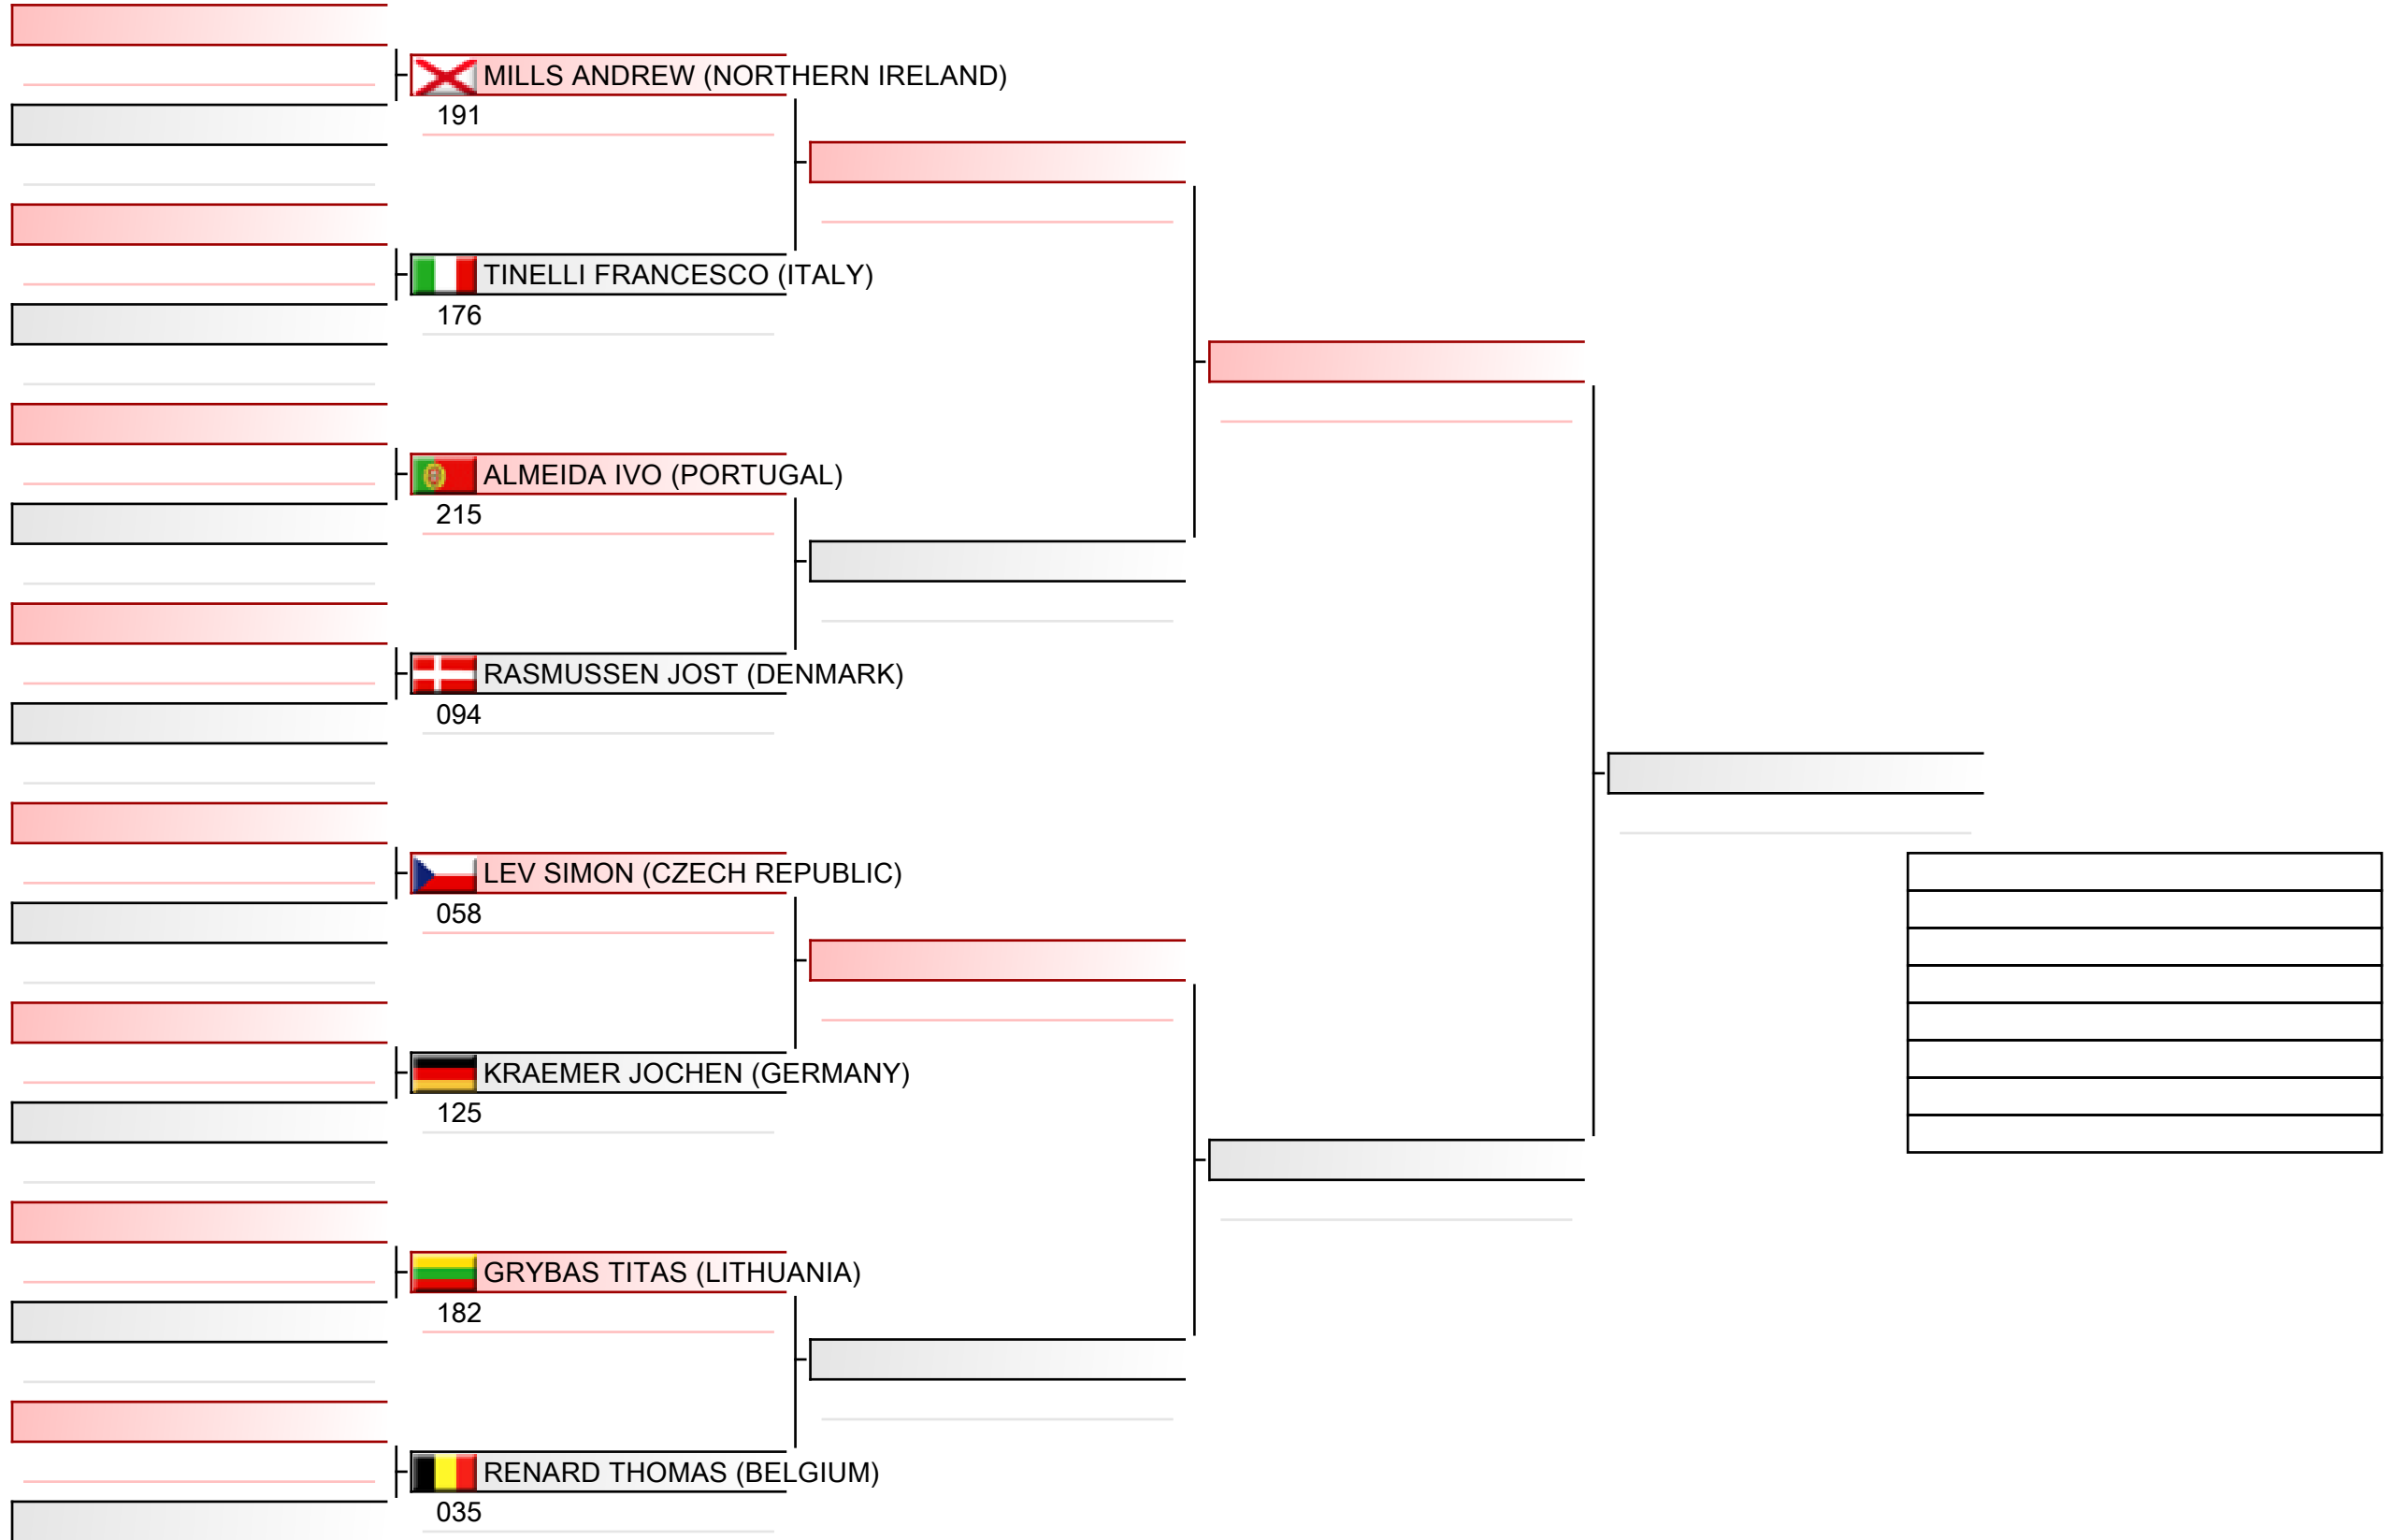

2022-12-04

Tatami
4 09:35

Pool
4/4

Senior men individual kumite

ESKA European Shotokan Karate-do Championship 2022, Grüzefeldstrasse 36, 8400 Winterthur, SUI

2022-12-04

Tatami
4 10:05

Pool
1/8