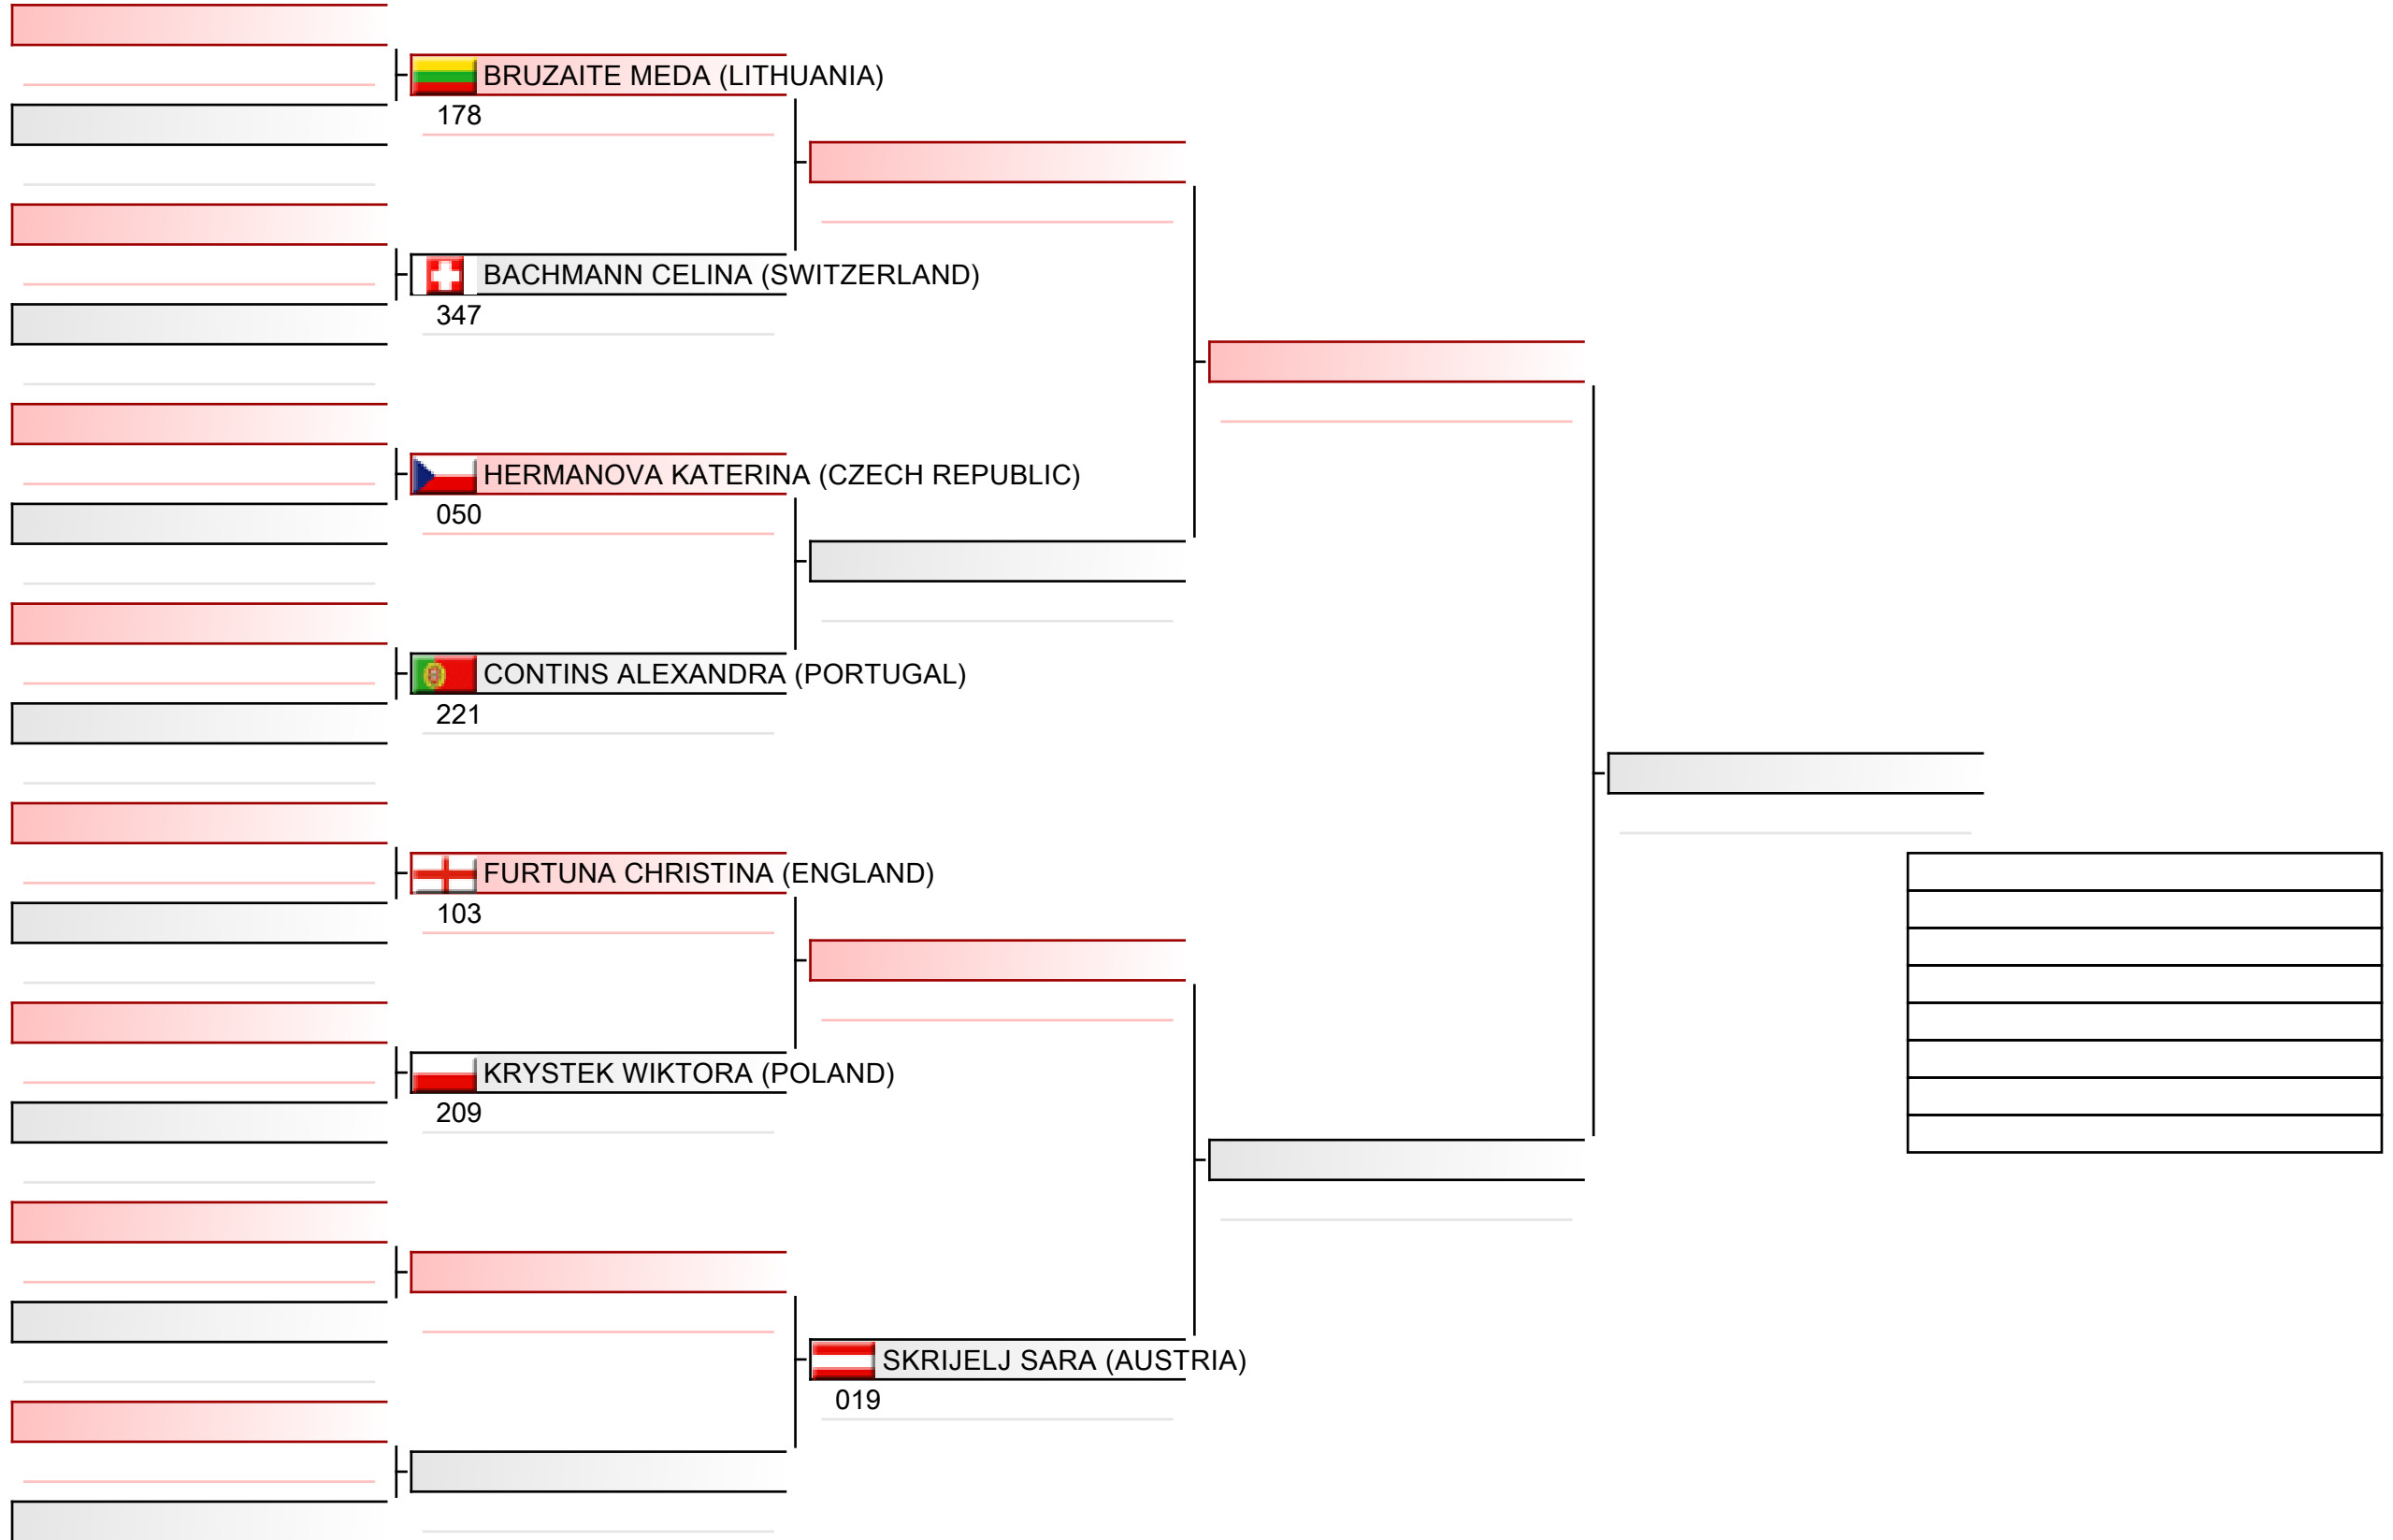

Cadet ladies individual kumite

ESKA European Shotokan Karate-do Championship 2022, Grüzefeldstrasse 36, 8400 Winterthur, SUI

2022-12-02

Tatami
3 14:00

Pool
1/4