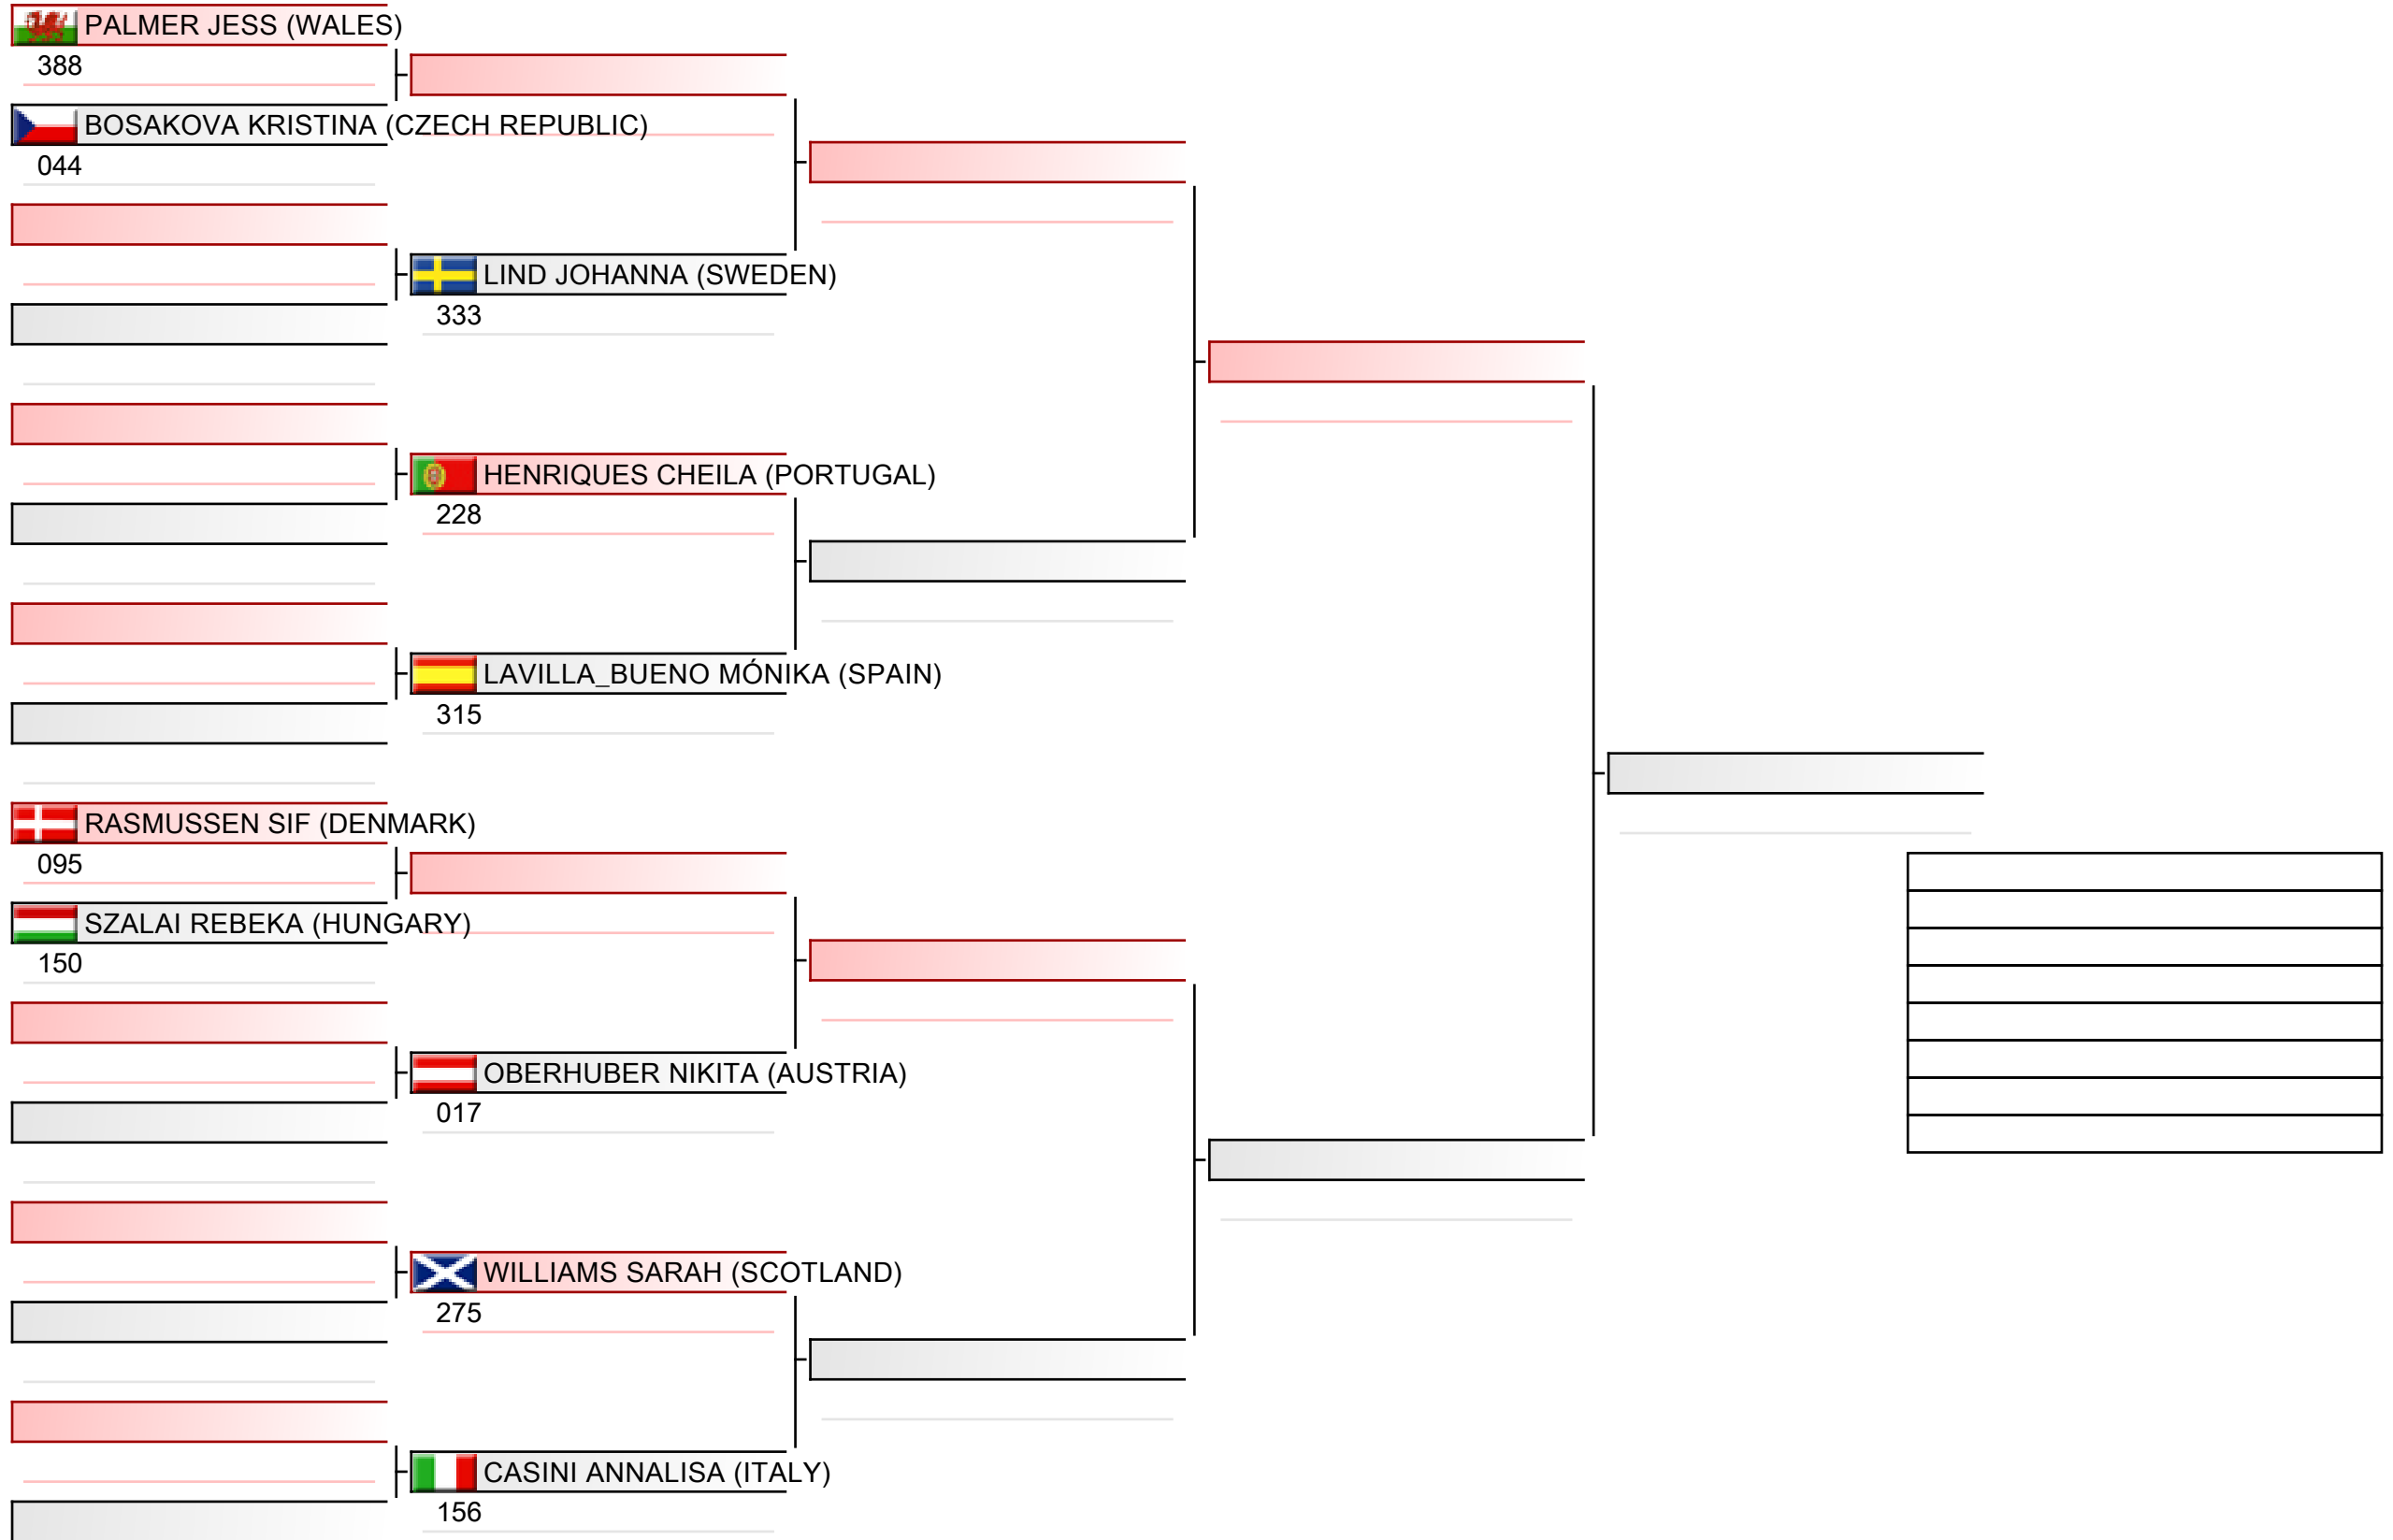

Senior ladies individual kata

ESKA European Shotokan Karate-do Championship 2022, Grüzefeldstrasse 36, 8400 Winterthur, SUI

2022-12-04

Tatami
1 10:00

Pool
2/4