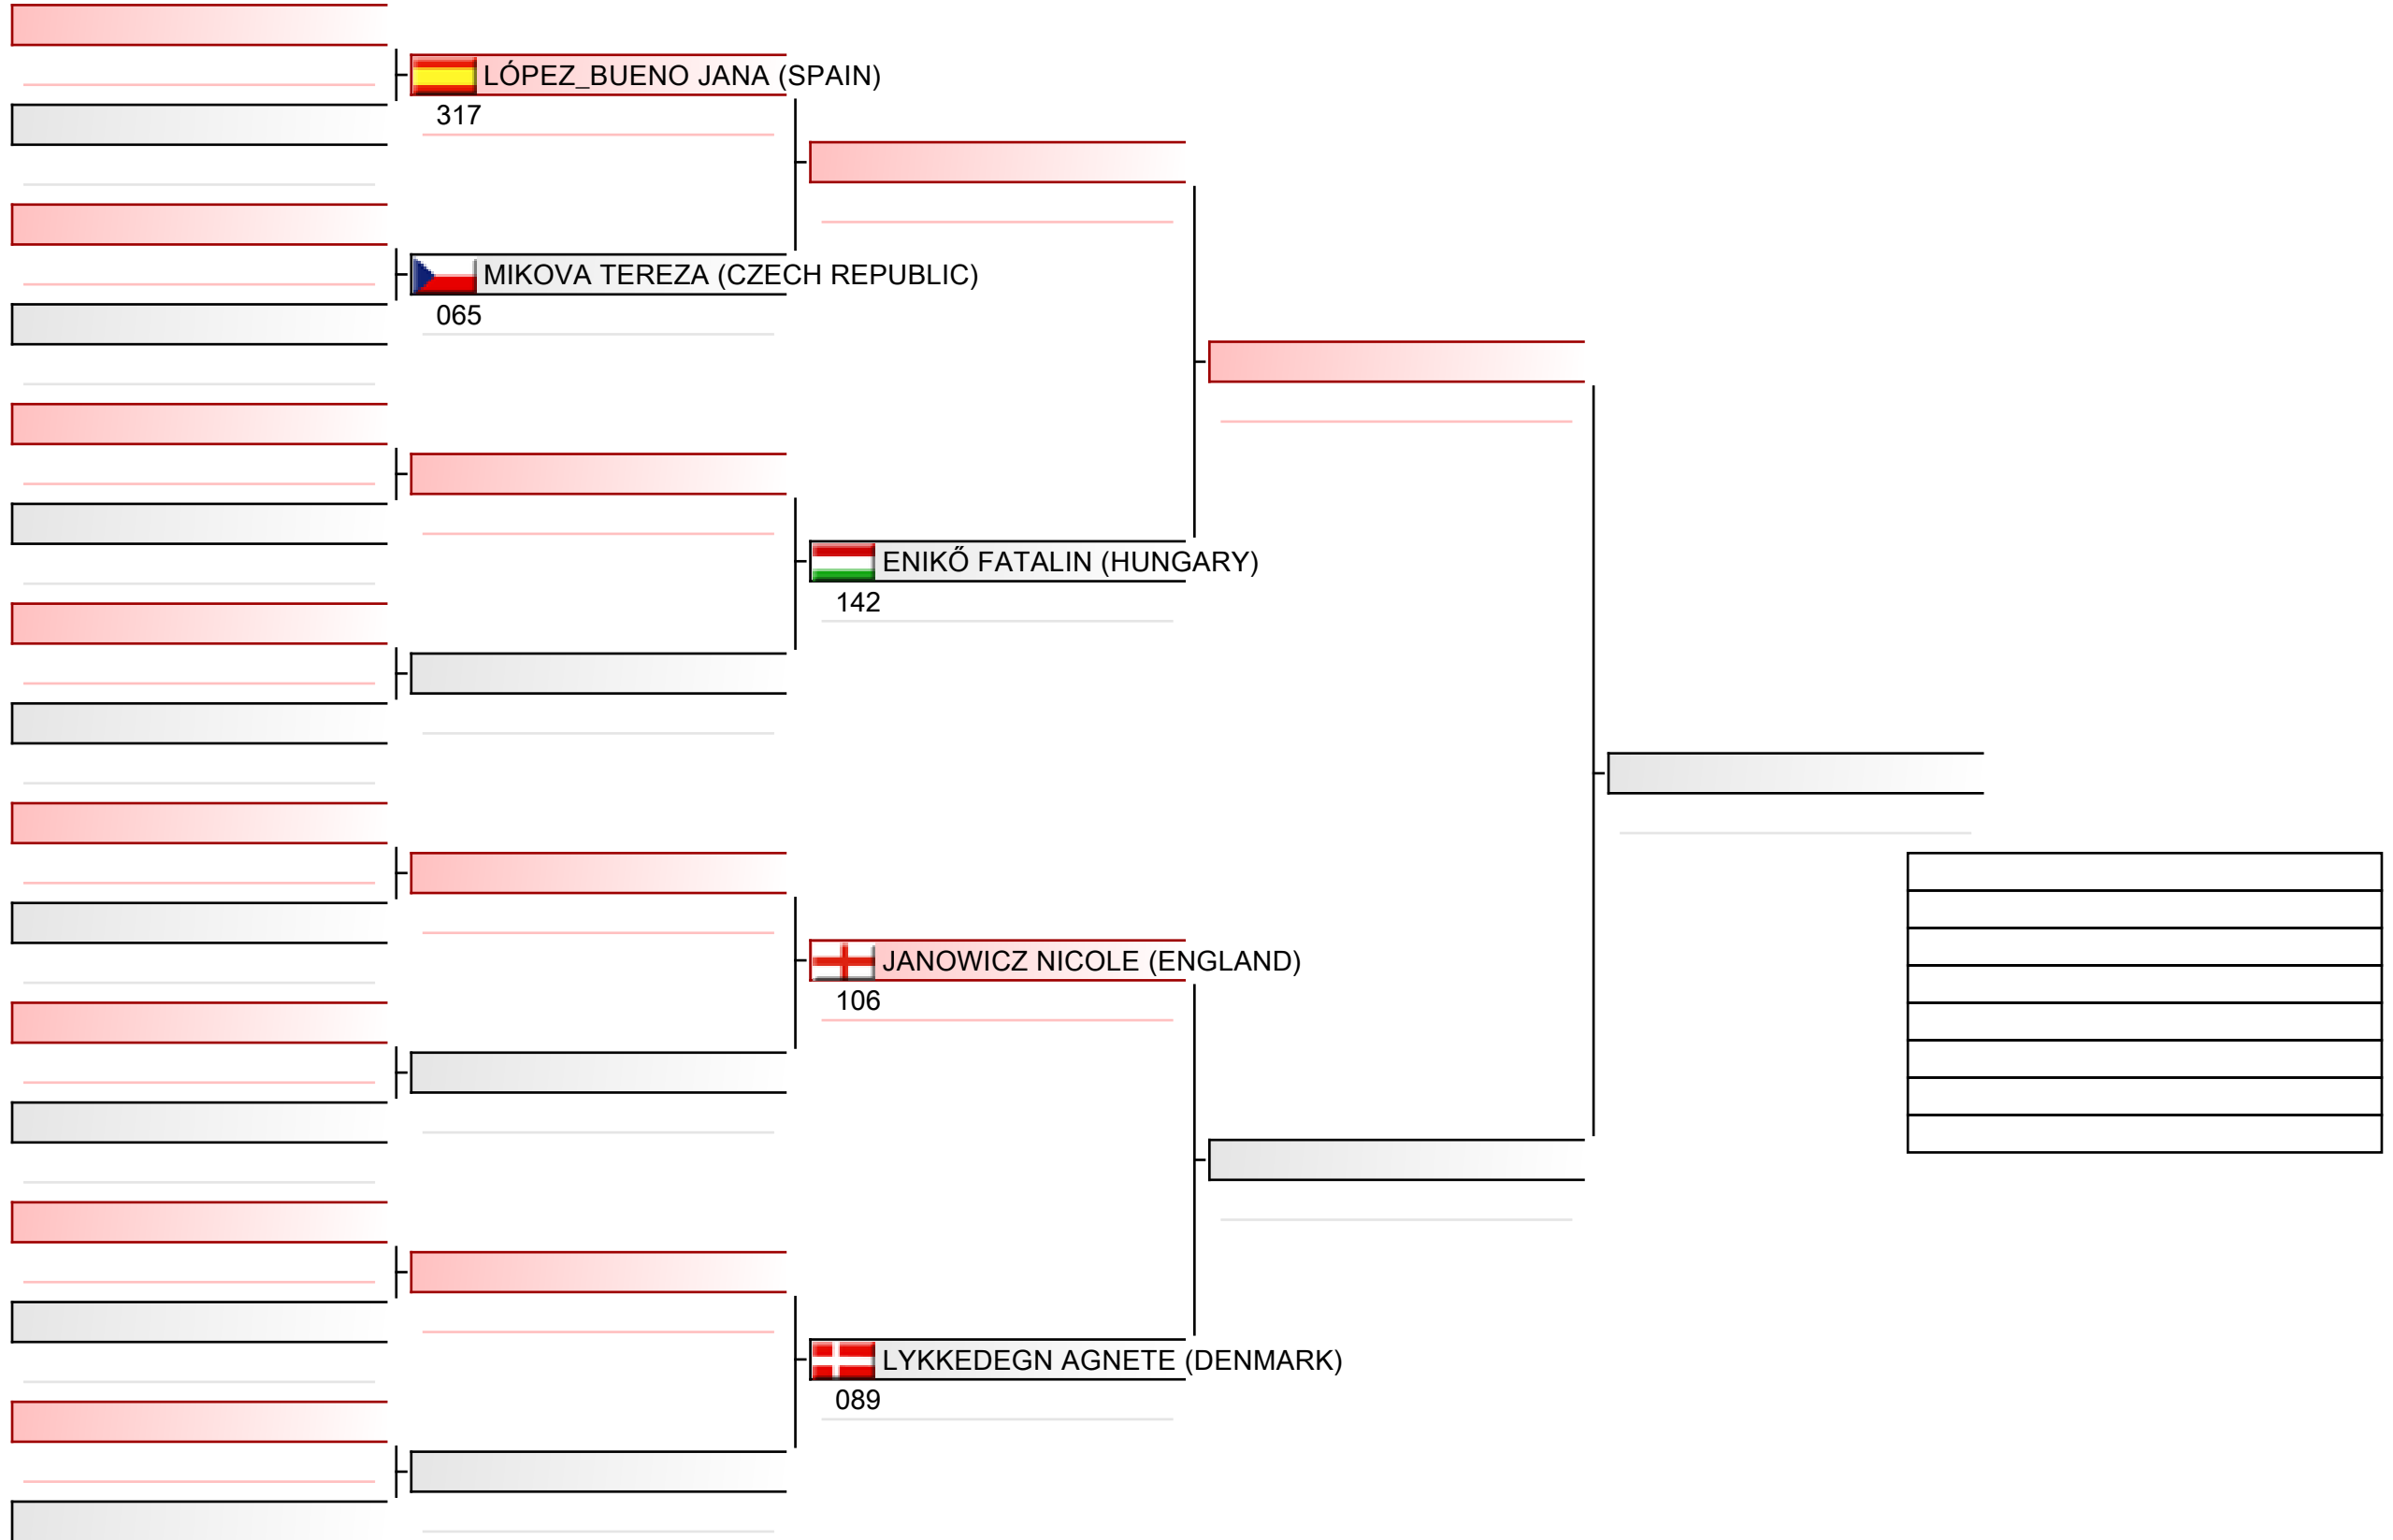

Youth ladies individual kumite

ESKA European Shotokan Karate-do Championship 2022, Grüzefeldstrasse 36, 8400 Winterthur, SUI

2022-12-03

Tatami
3 11:35

Pool
3/4