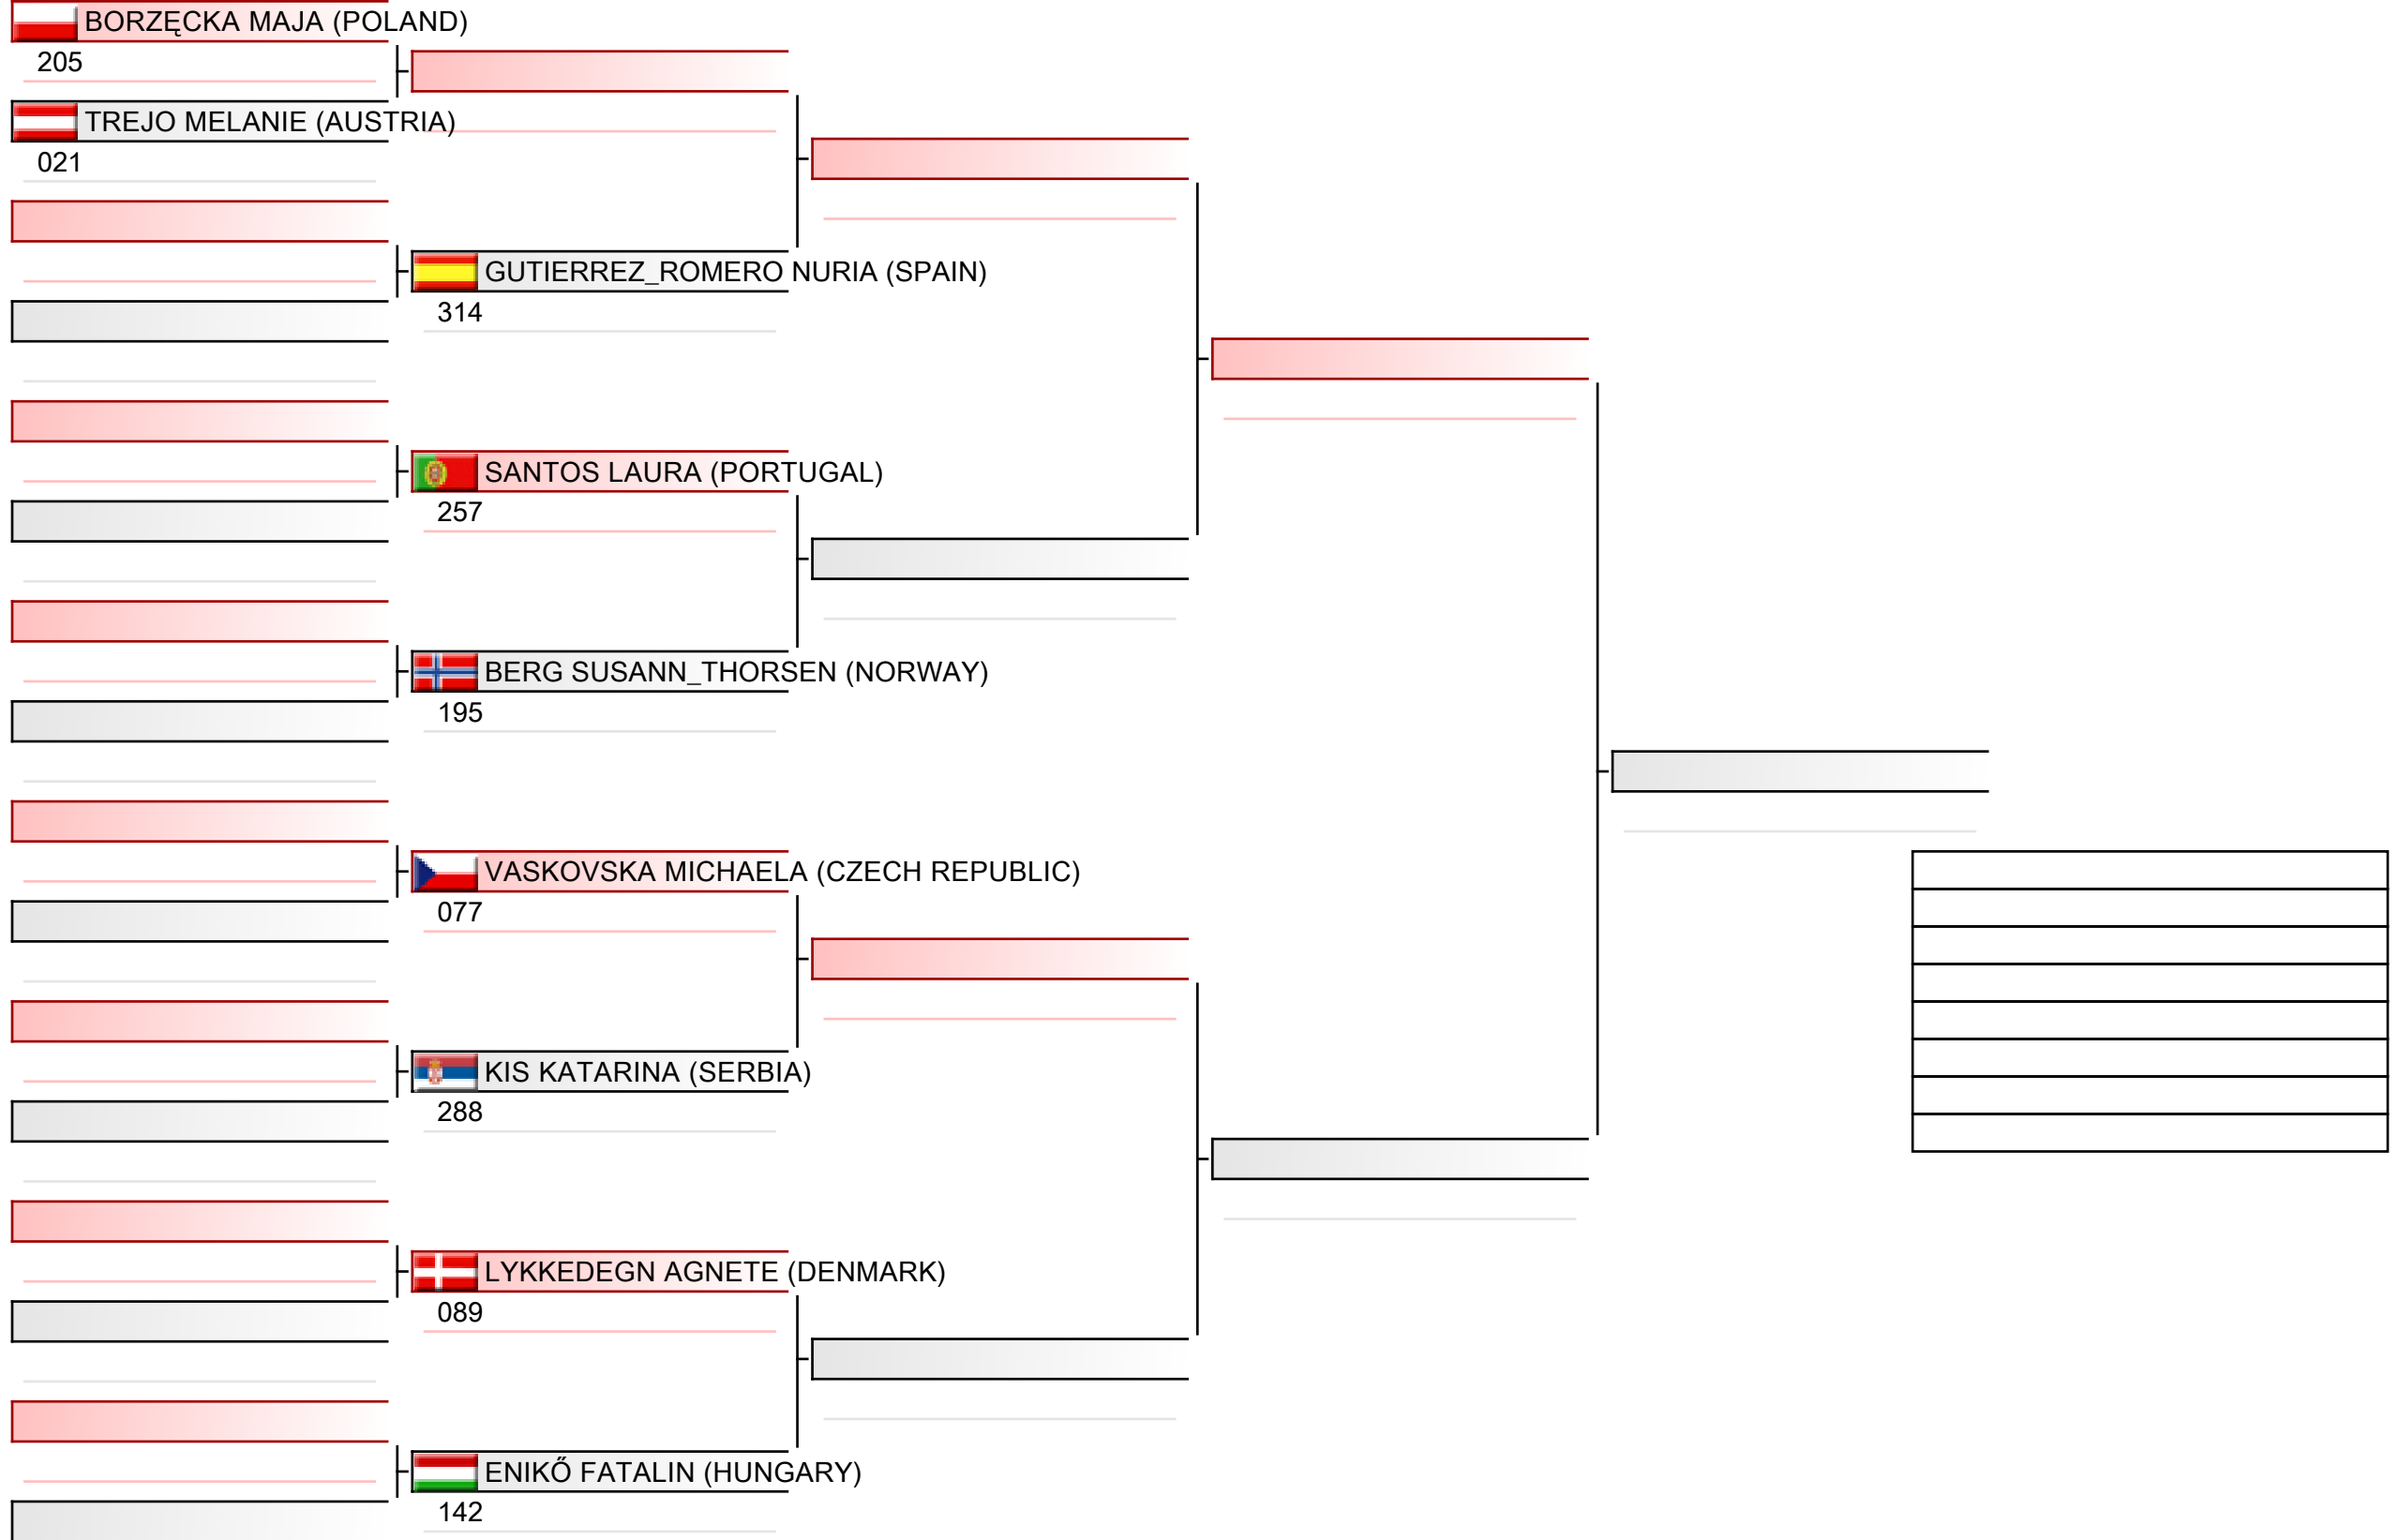

Cadet ladies individual kata

ESKA European Shotokan Karate-do Championship 2022, Grüzefeldstrasse 36, 8400 Winterthur, SUI

2022-12-02

Tatami
3 13:35

Pool
2/4