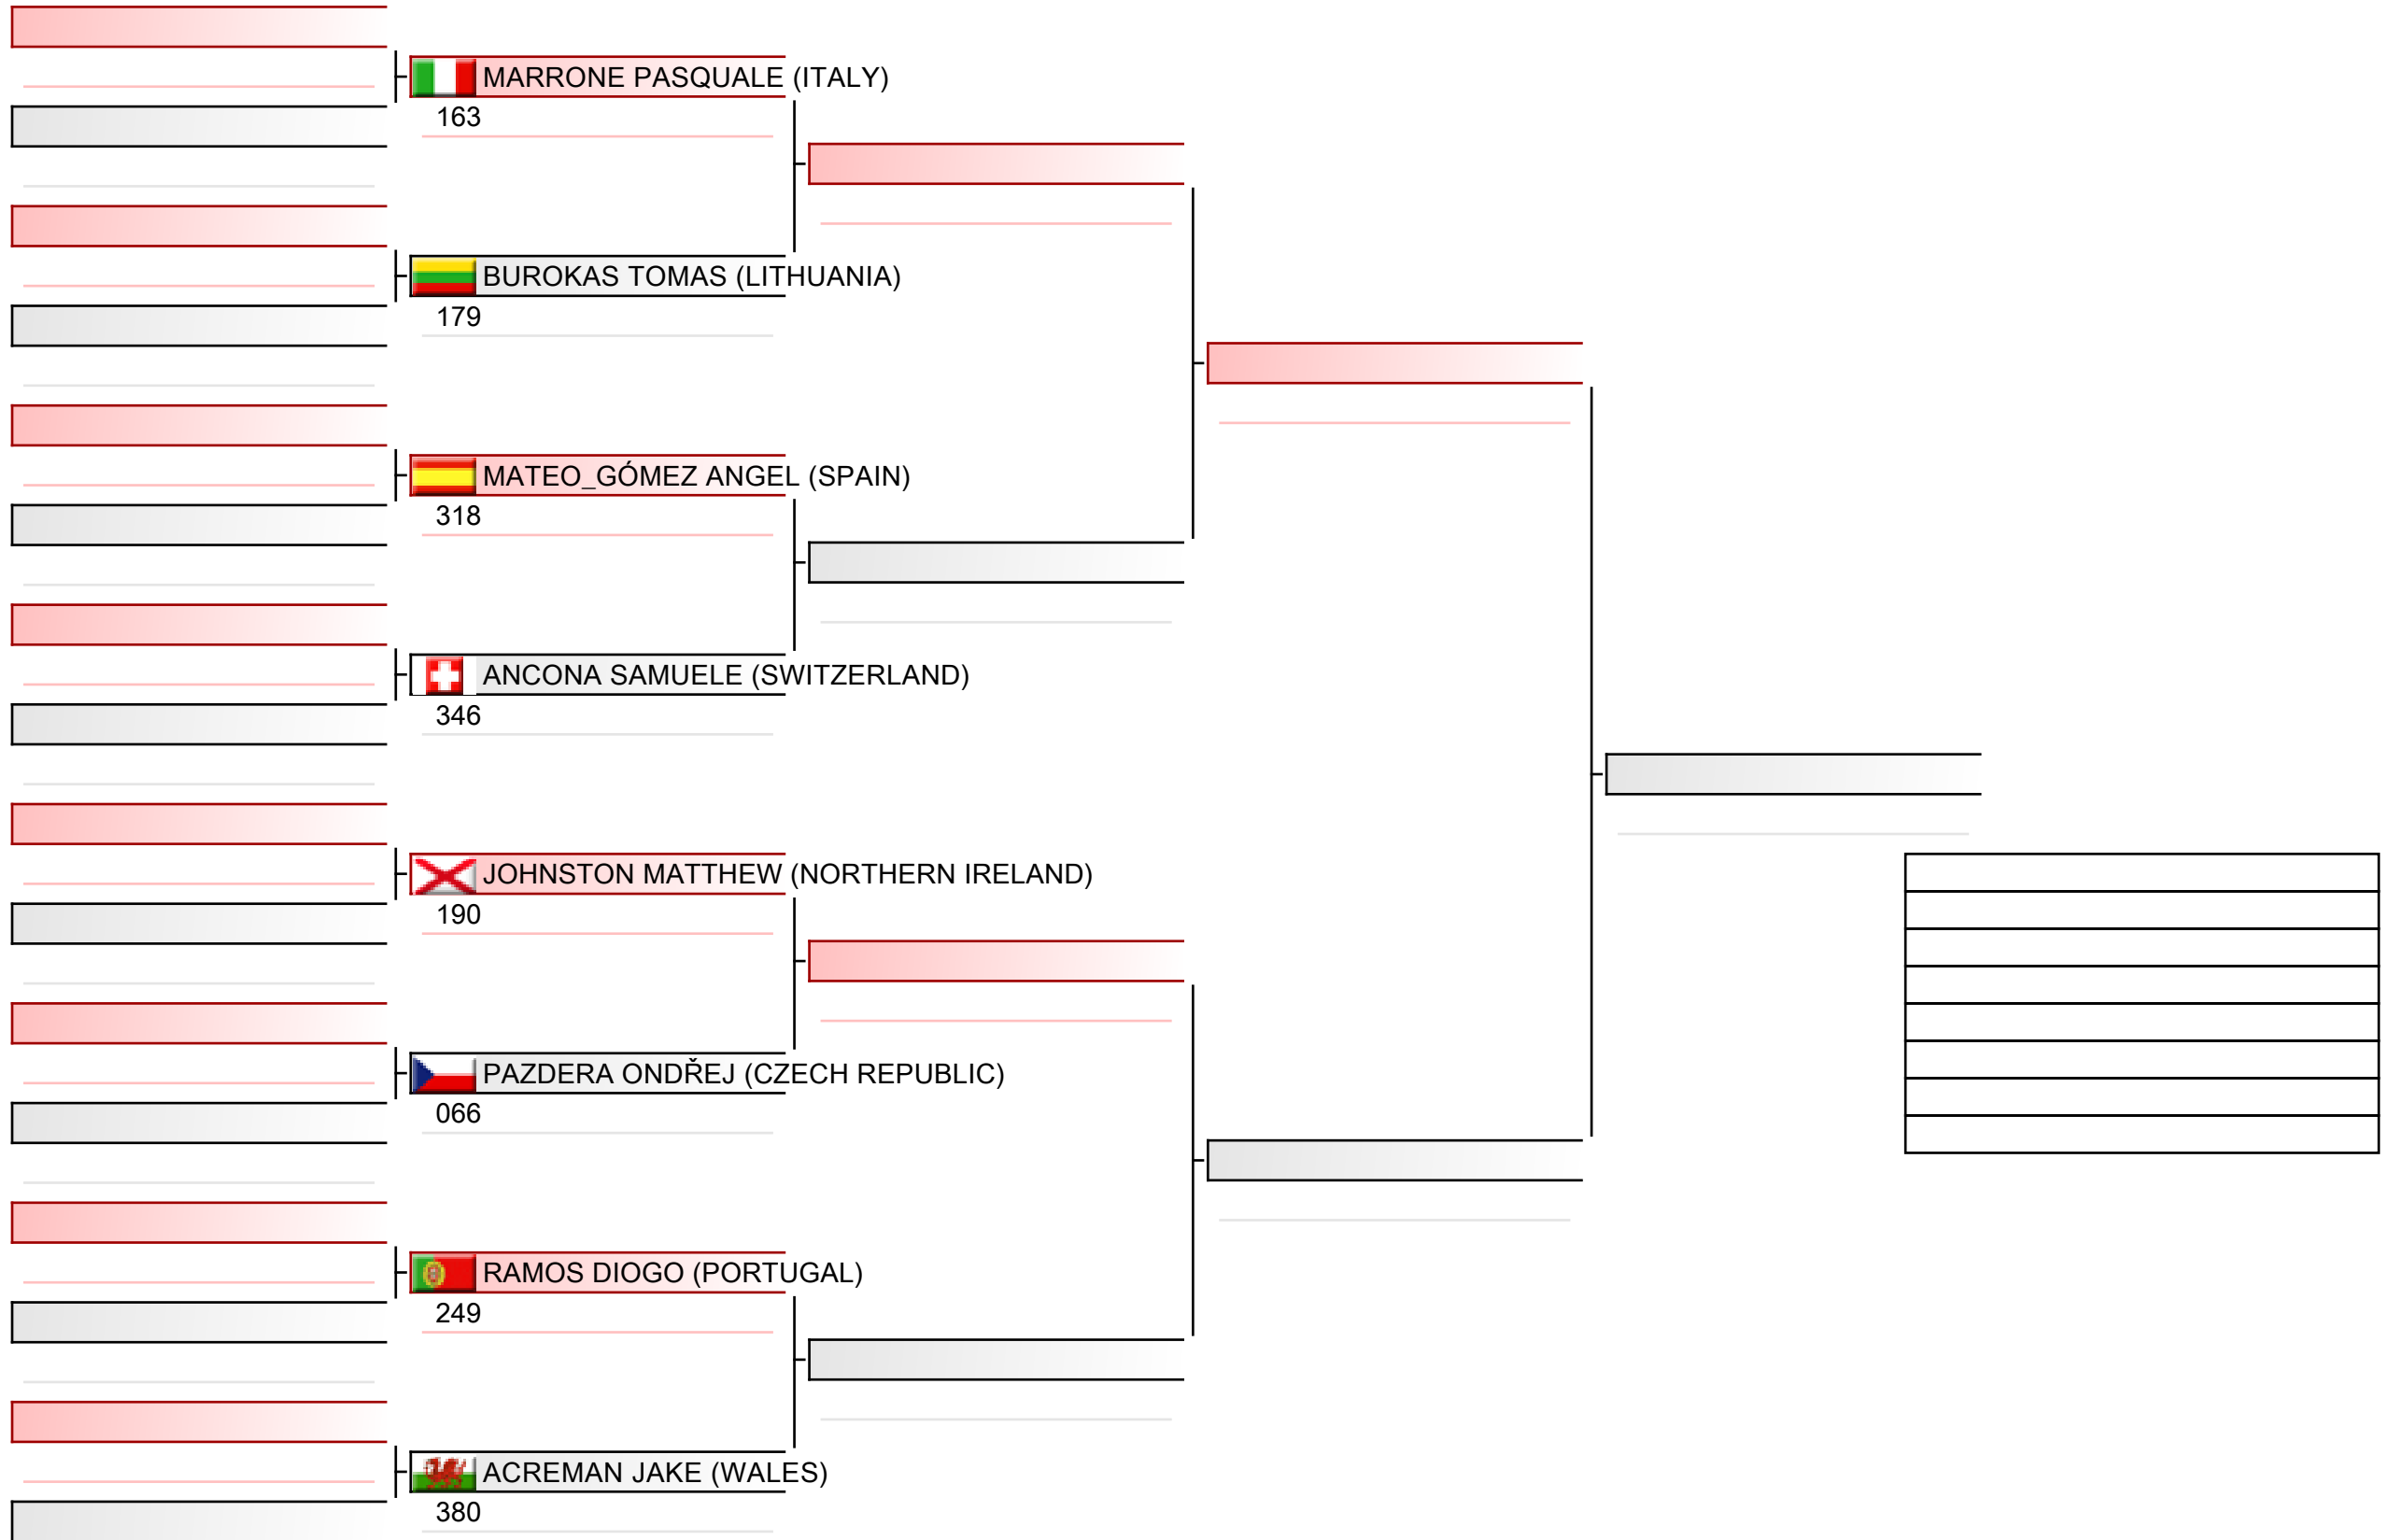

Cadet men individual kumite

ESKA European Shotokan Karate-do Championship 2022, Grüzefeldstrasse 36, 8400 Winterthur, SUI

2022-12-02

Tatami
2 14:20

Pool
3/4