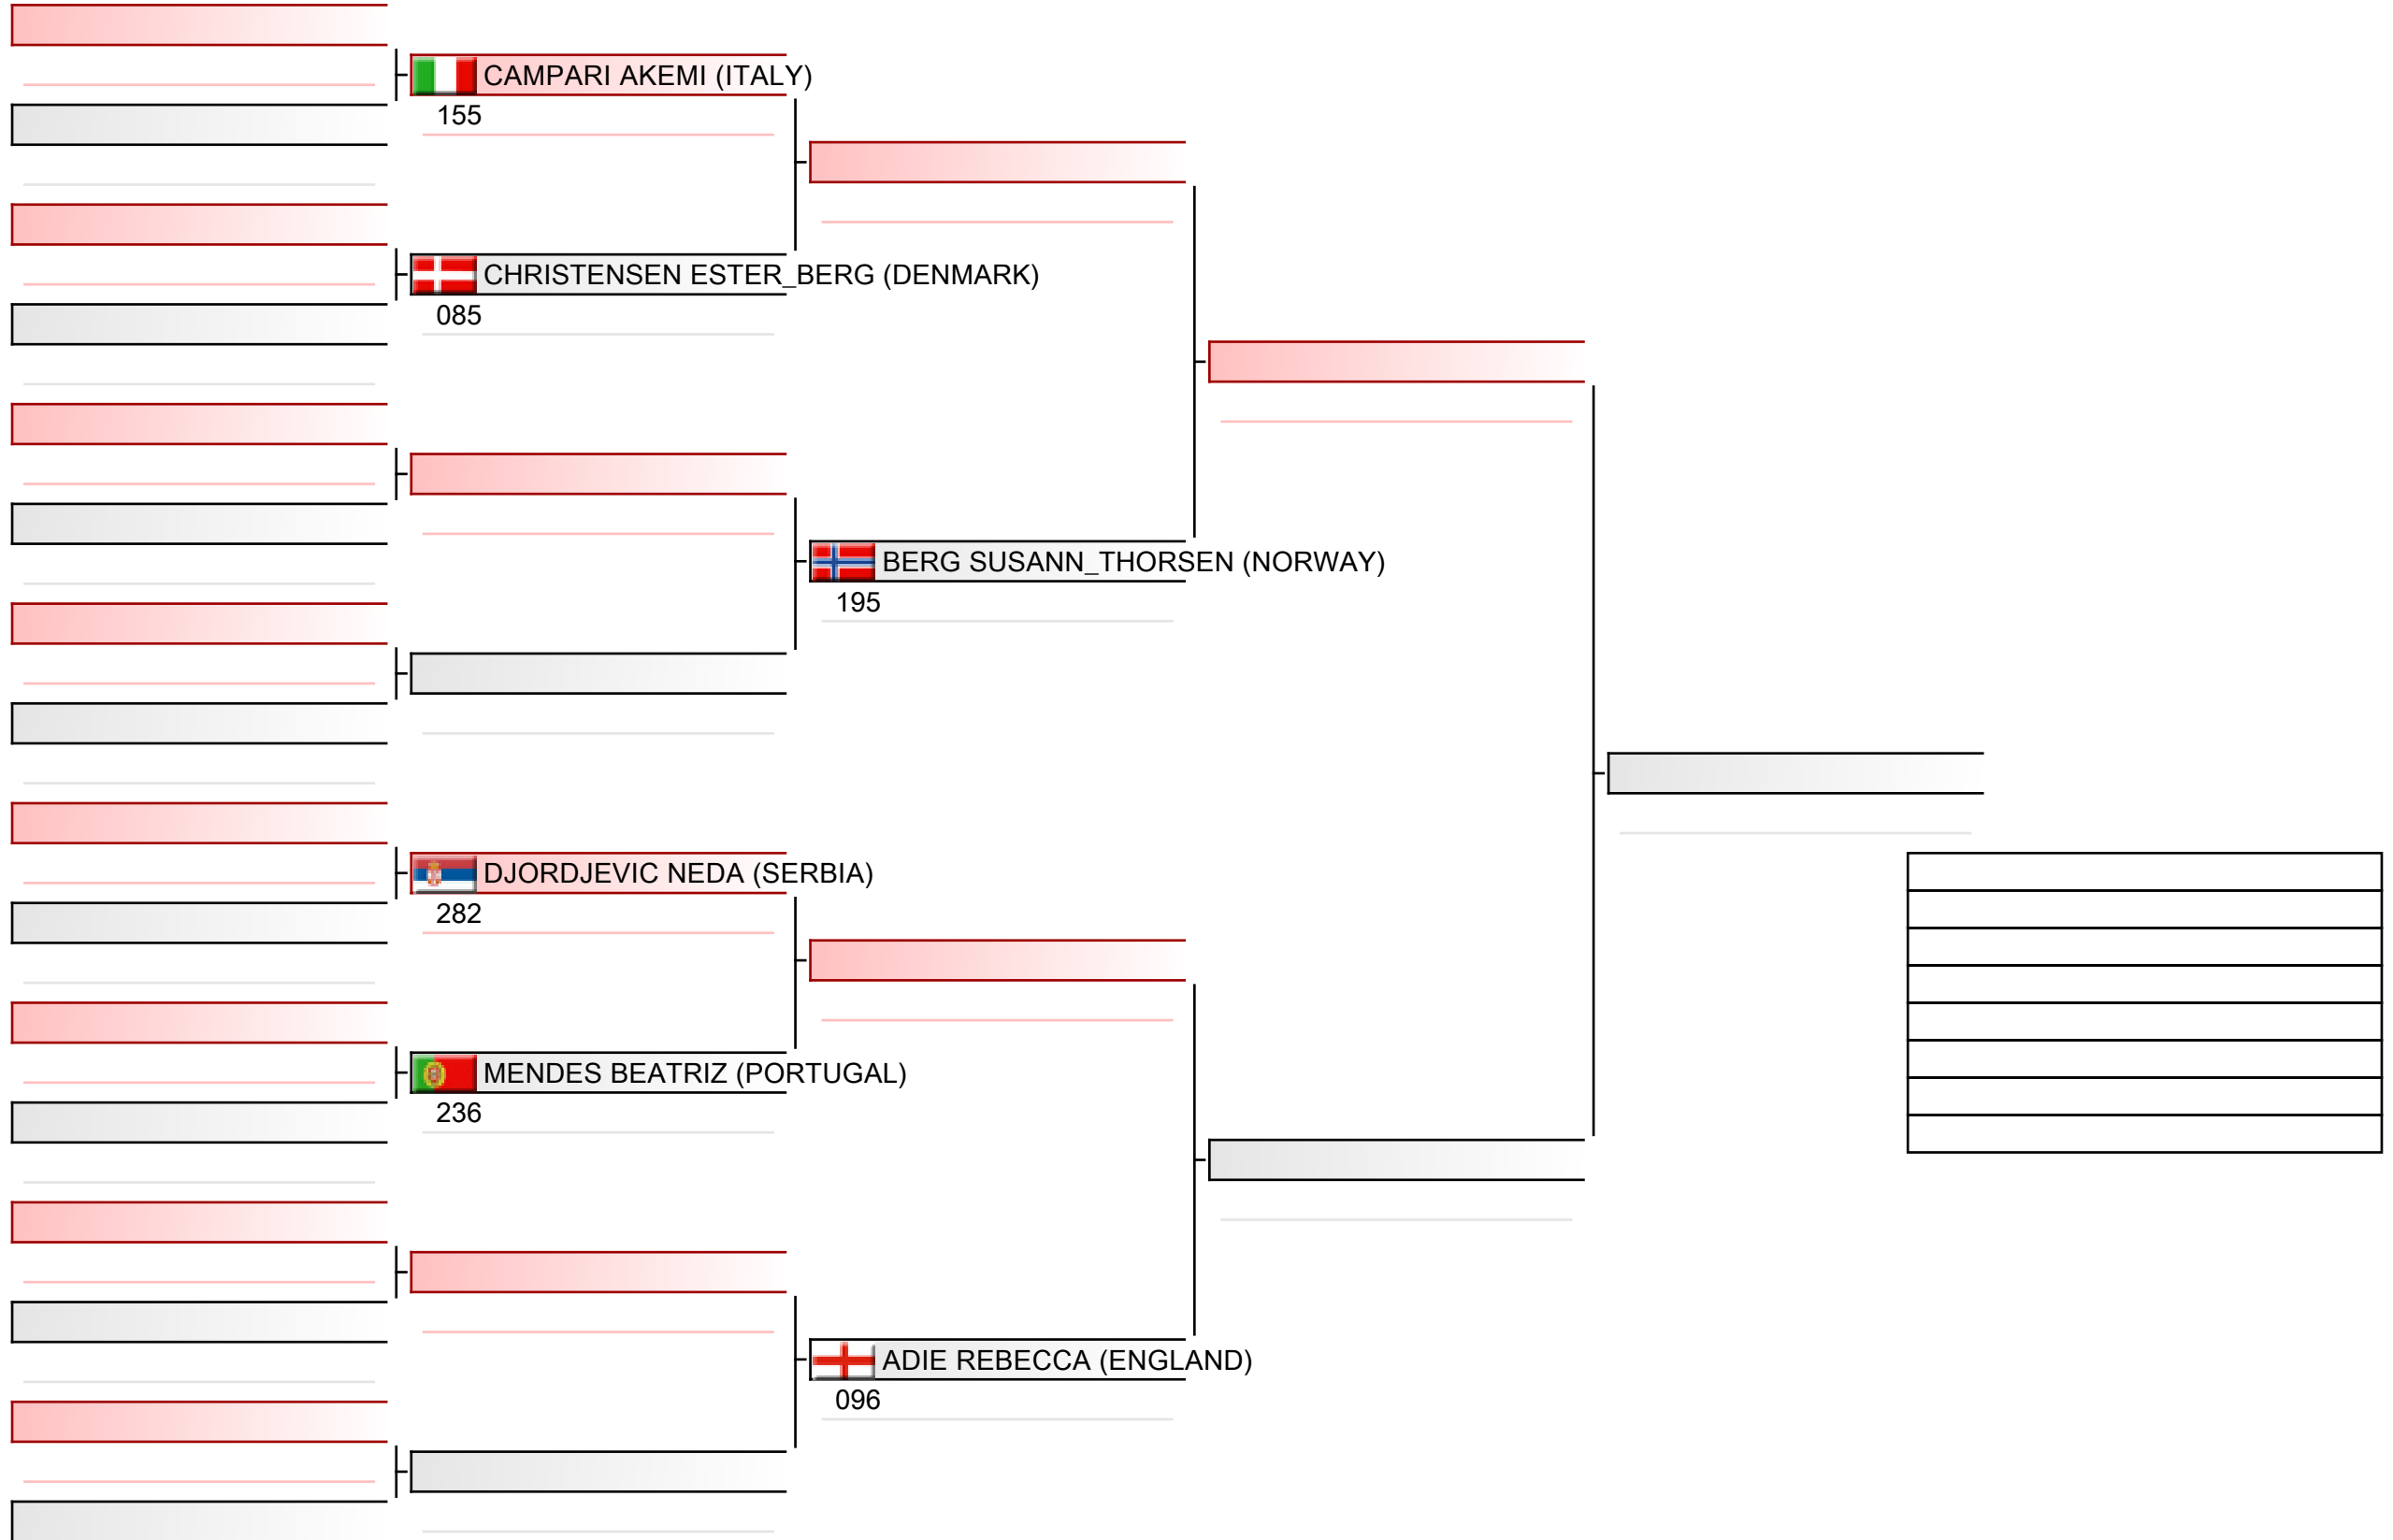

2022-12-02

Tatami
3 14:00

Pool
1/4

Cadet ladies individual kumite

ESKA European Shotokan Karate-do Championship 2022, Grüzefeldstrasse 36, 8400 Winterthur, SUI

2022-12-02

Tatami
4 14:00

Pool
2/4