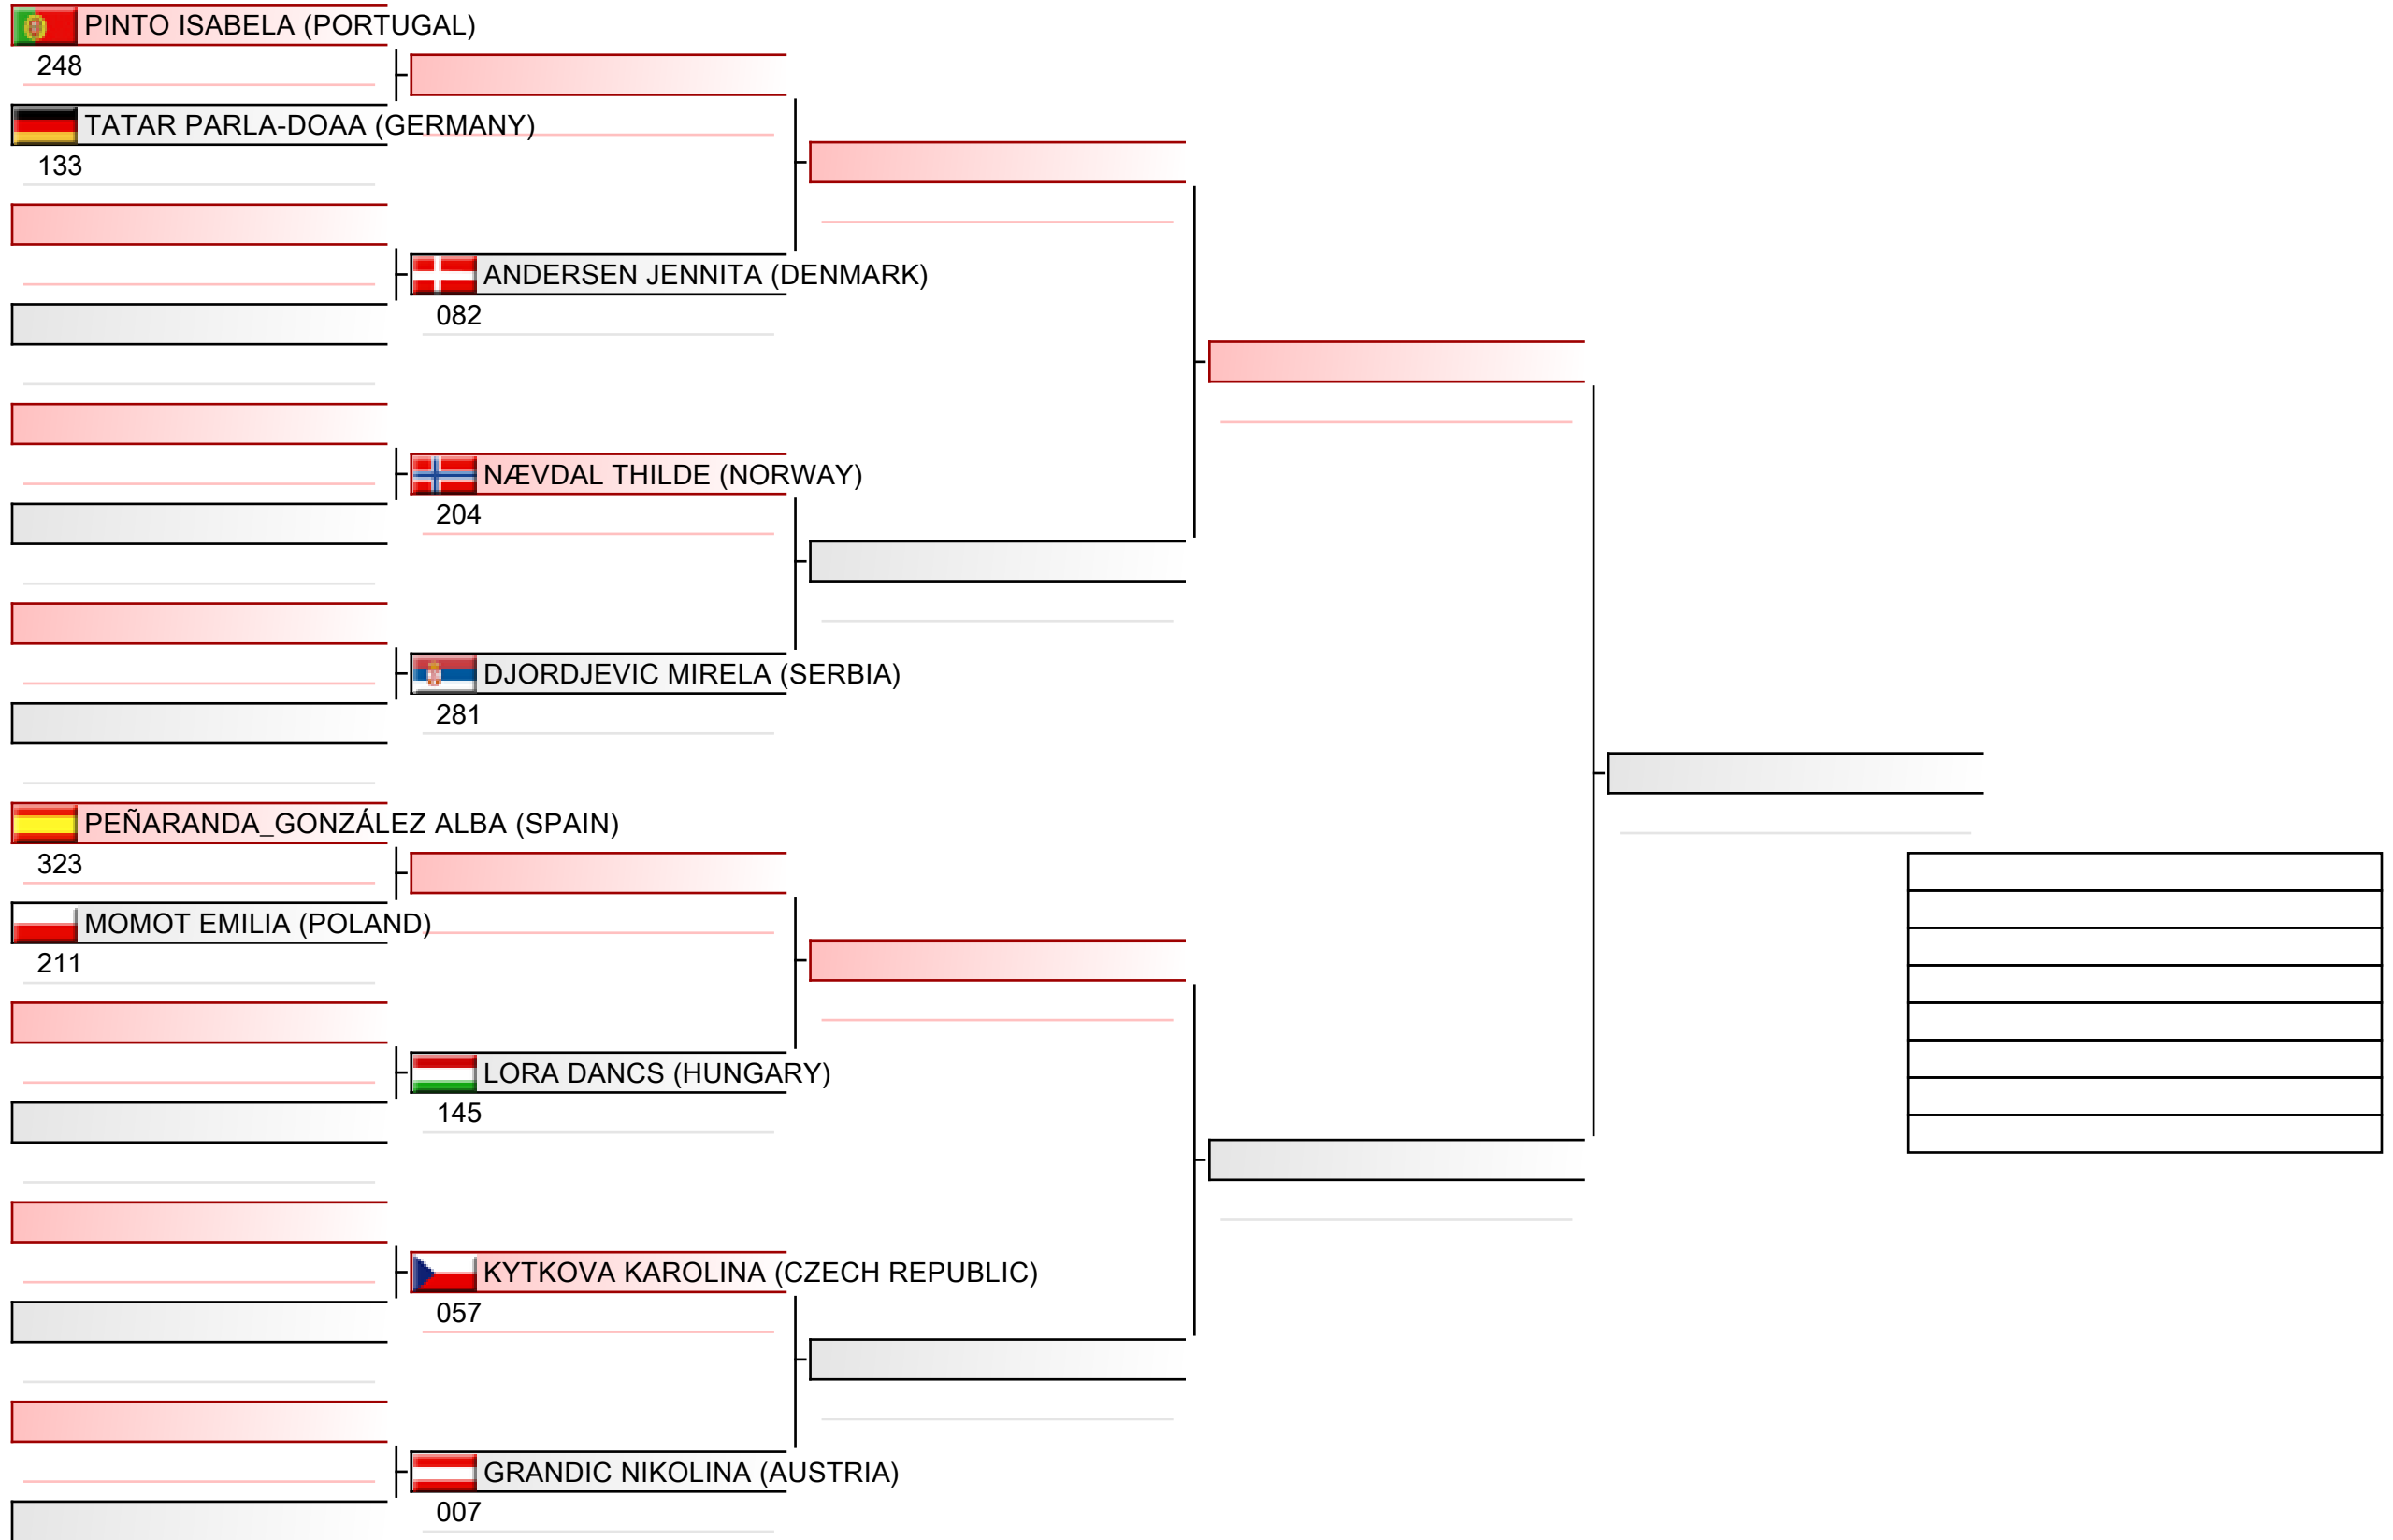

2022-12-02

Tatami
3 13:35

Pool
2/4

Cadet ladies individual kata

ESKA European Shotokan Karate-do Championship 2022, Grüzefeldstrasse 36, 8400 Winterthur, SUI

2022-12-02

Tatami
2 13:30

Pool
3/4