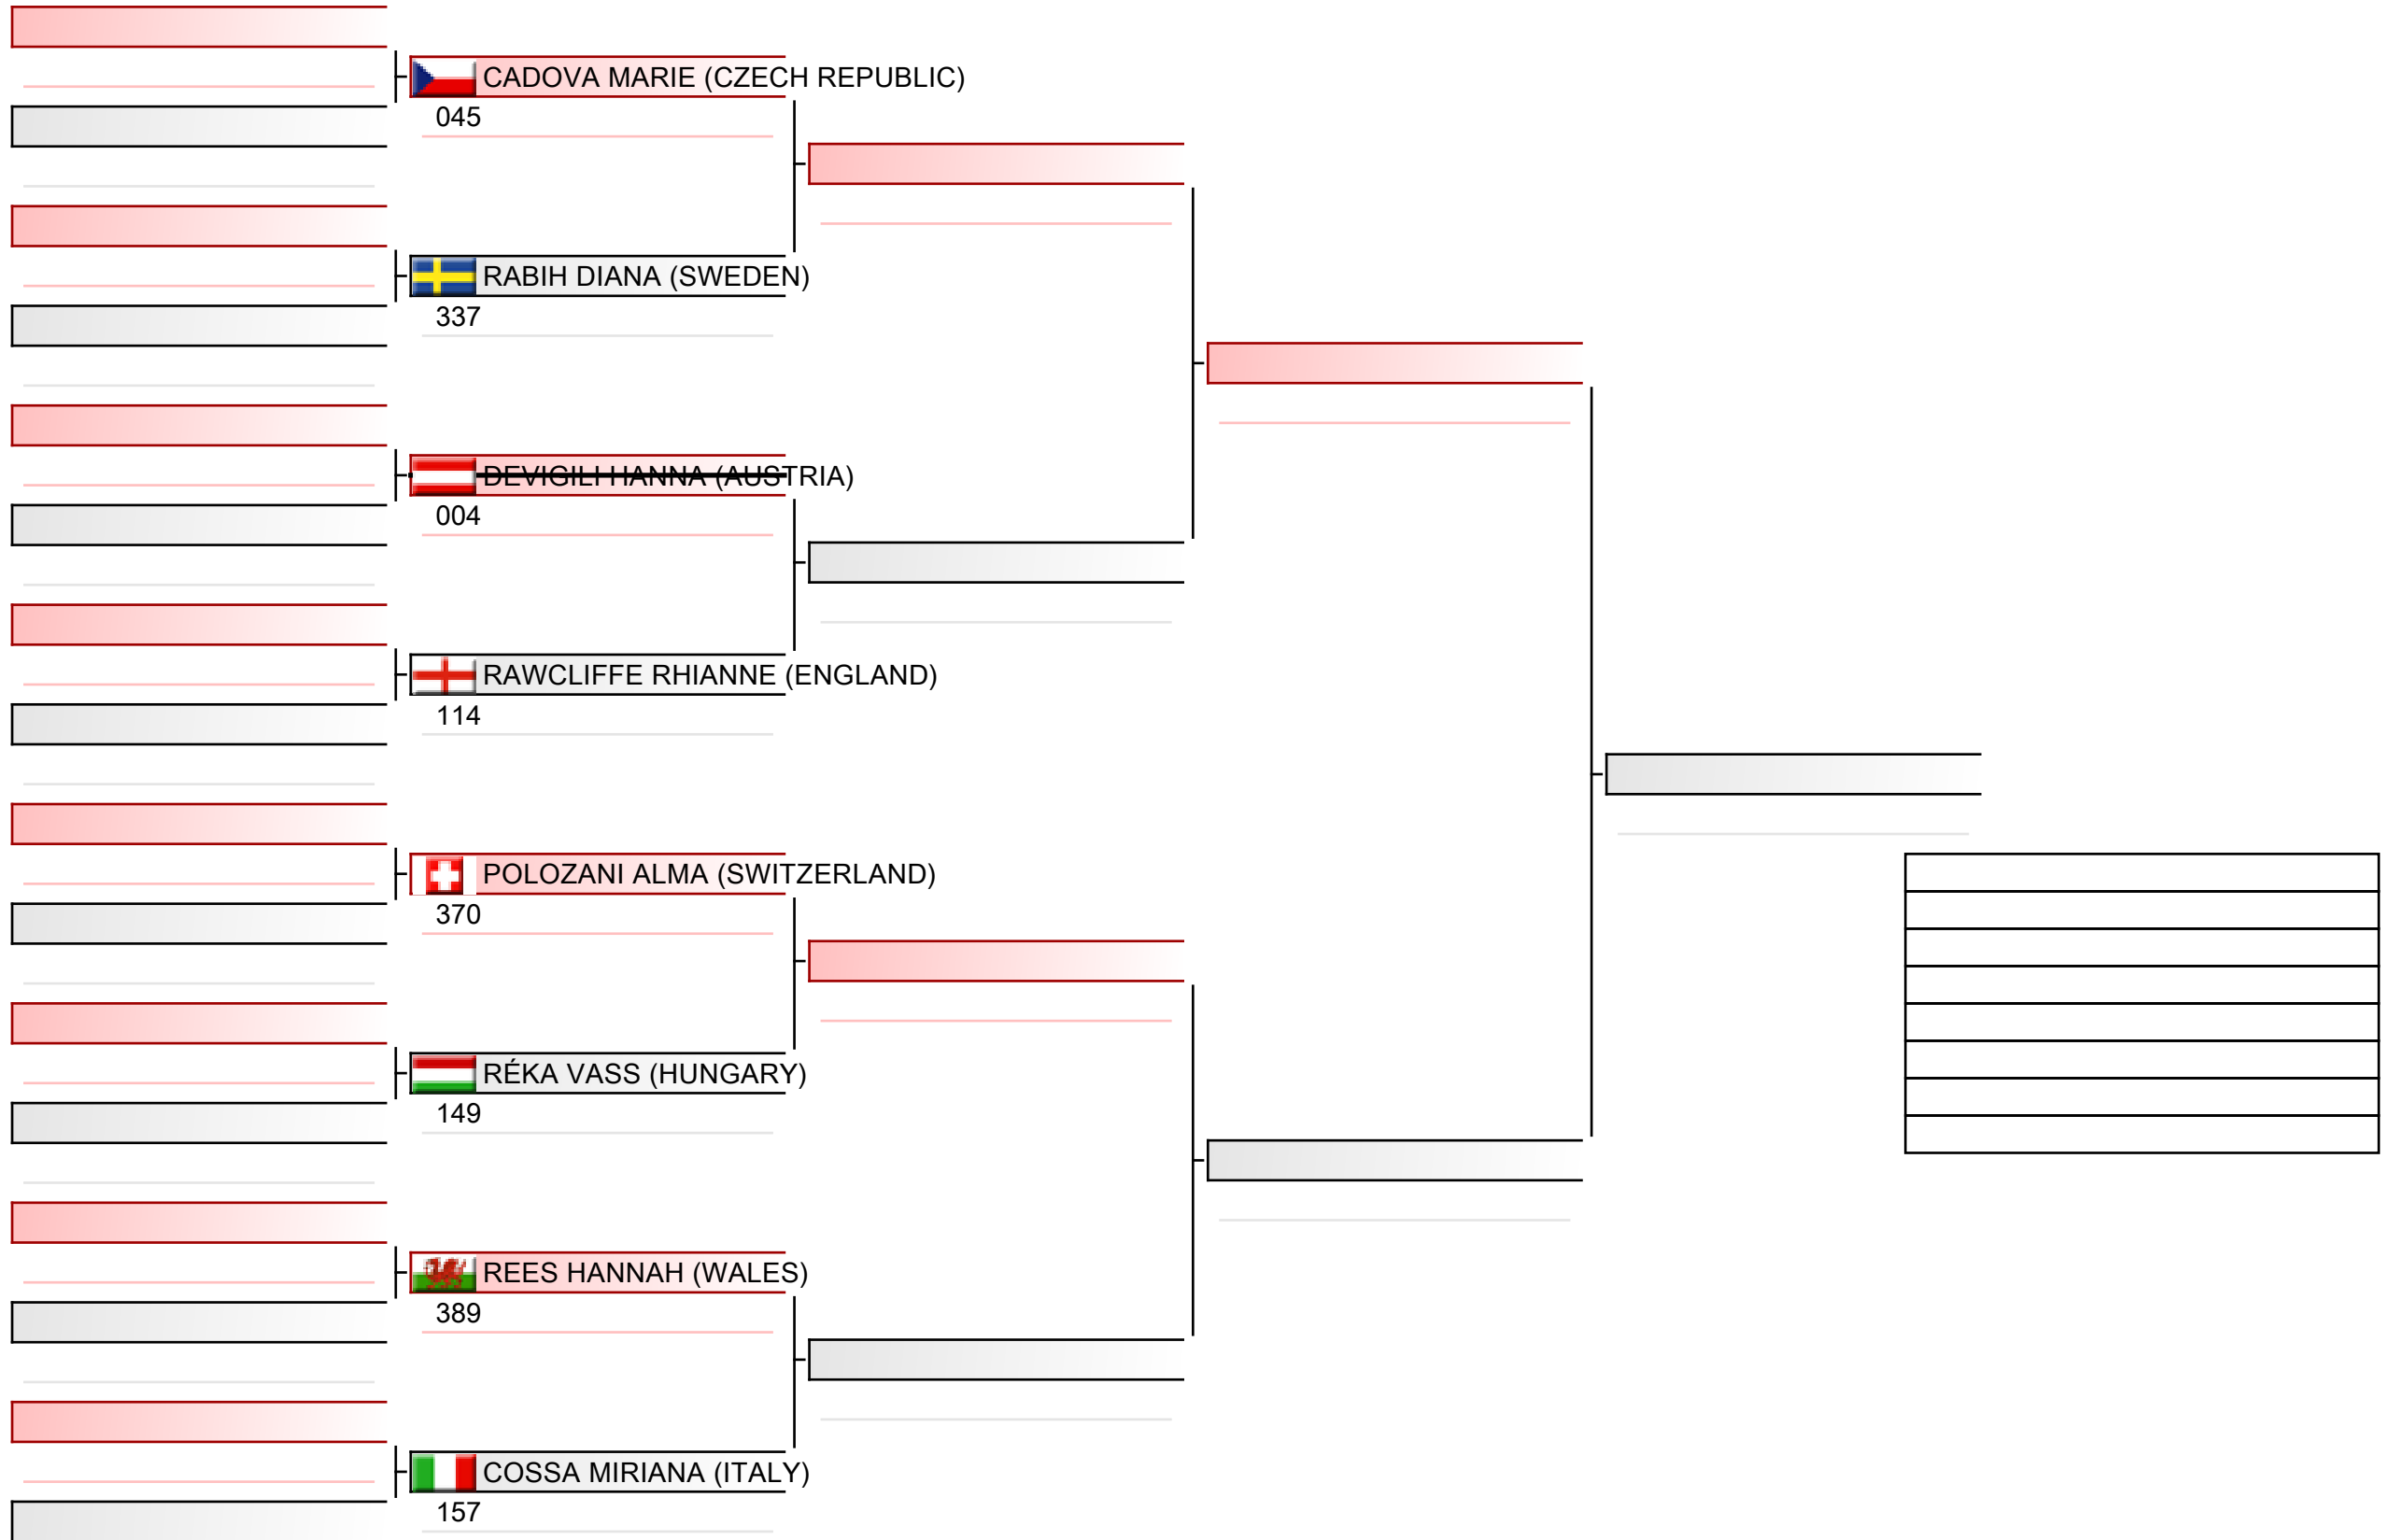

Senior ladies individual kumite

ESKA European Shotokan Karate-do Championship 2022, Grüzefeldstrasse 36, 8400 Winterthur, SUI

2022-12-04

Tatami
5 10:45

Pool
2/4