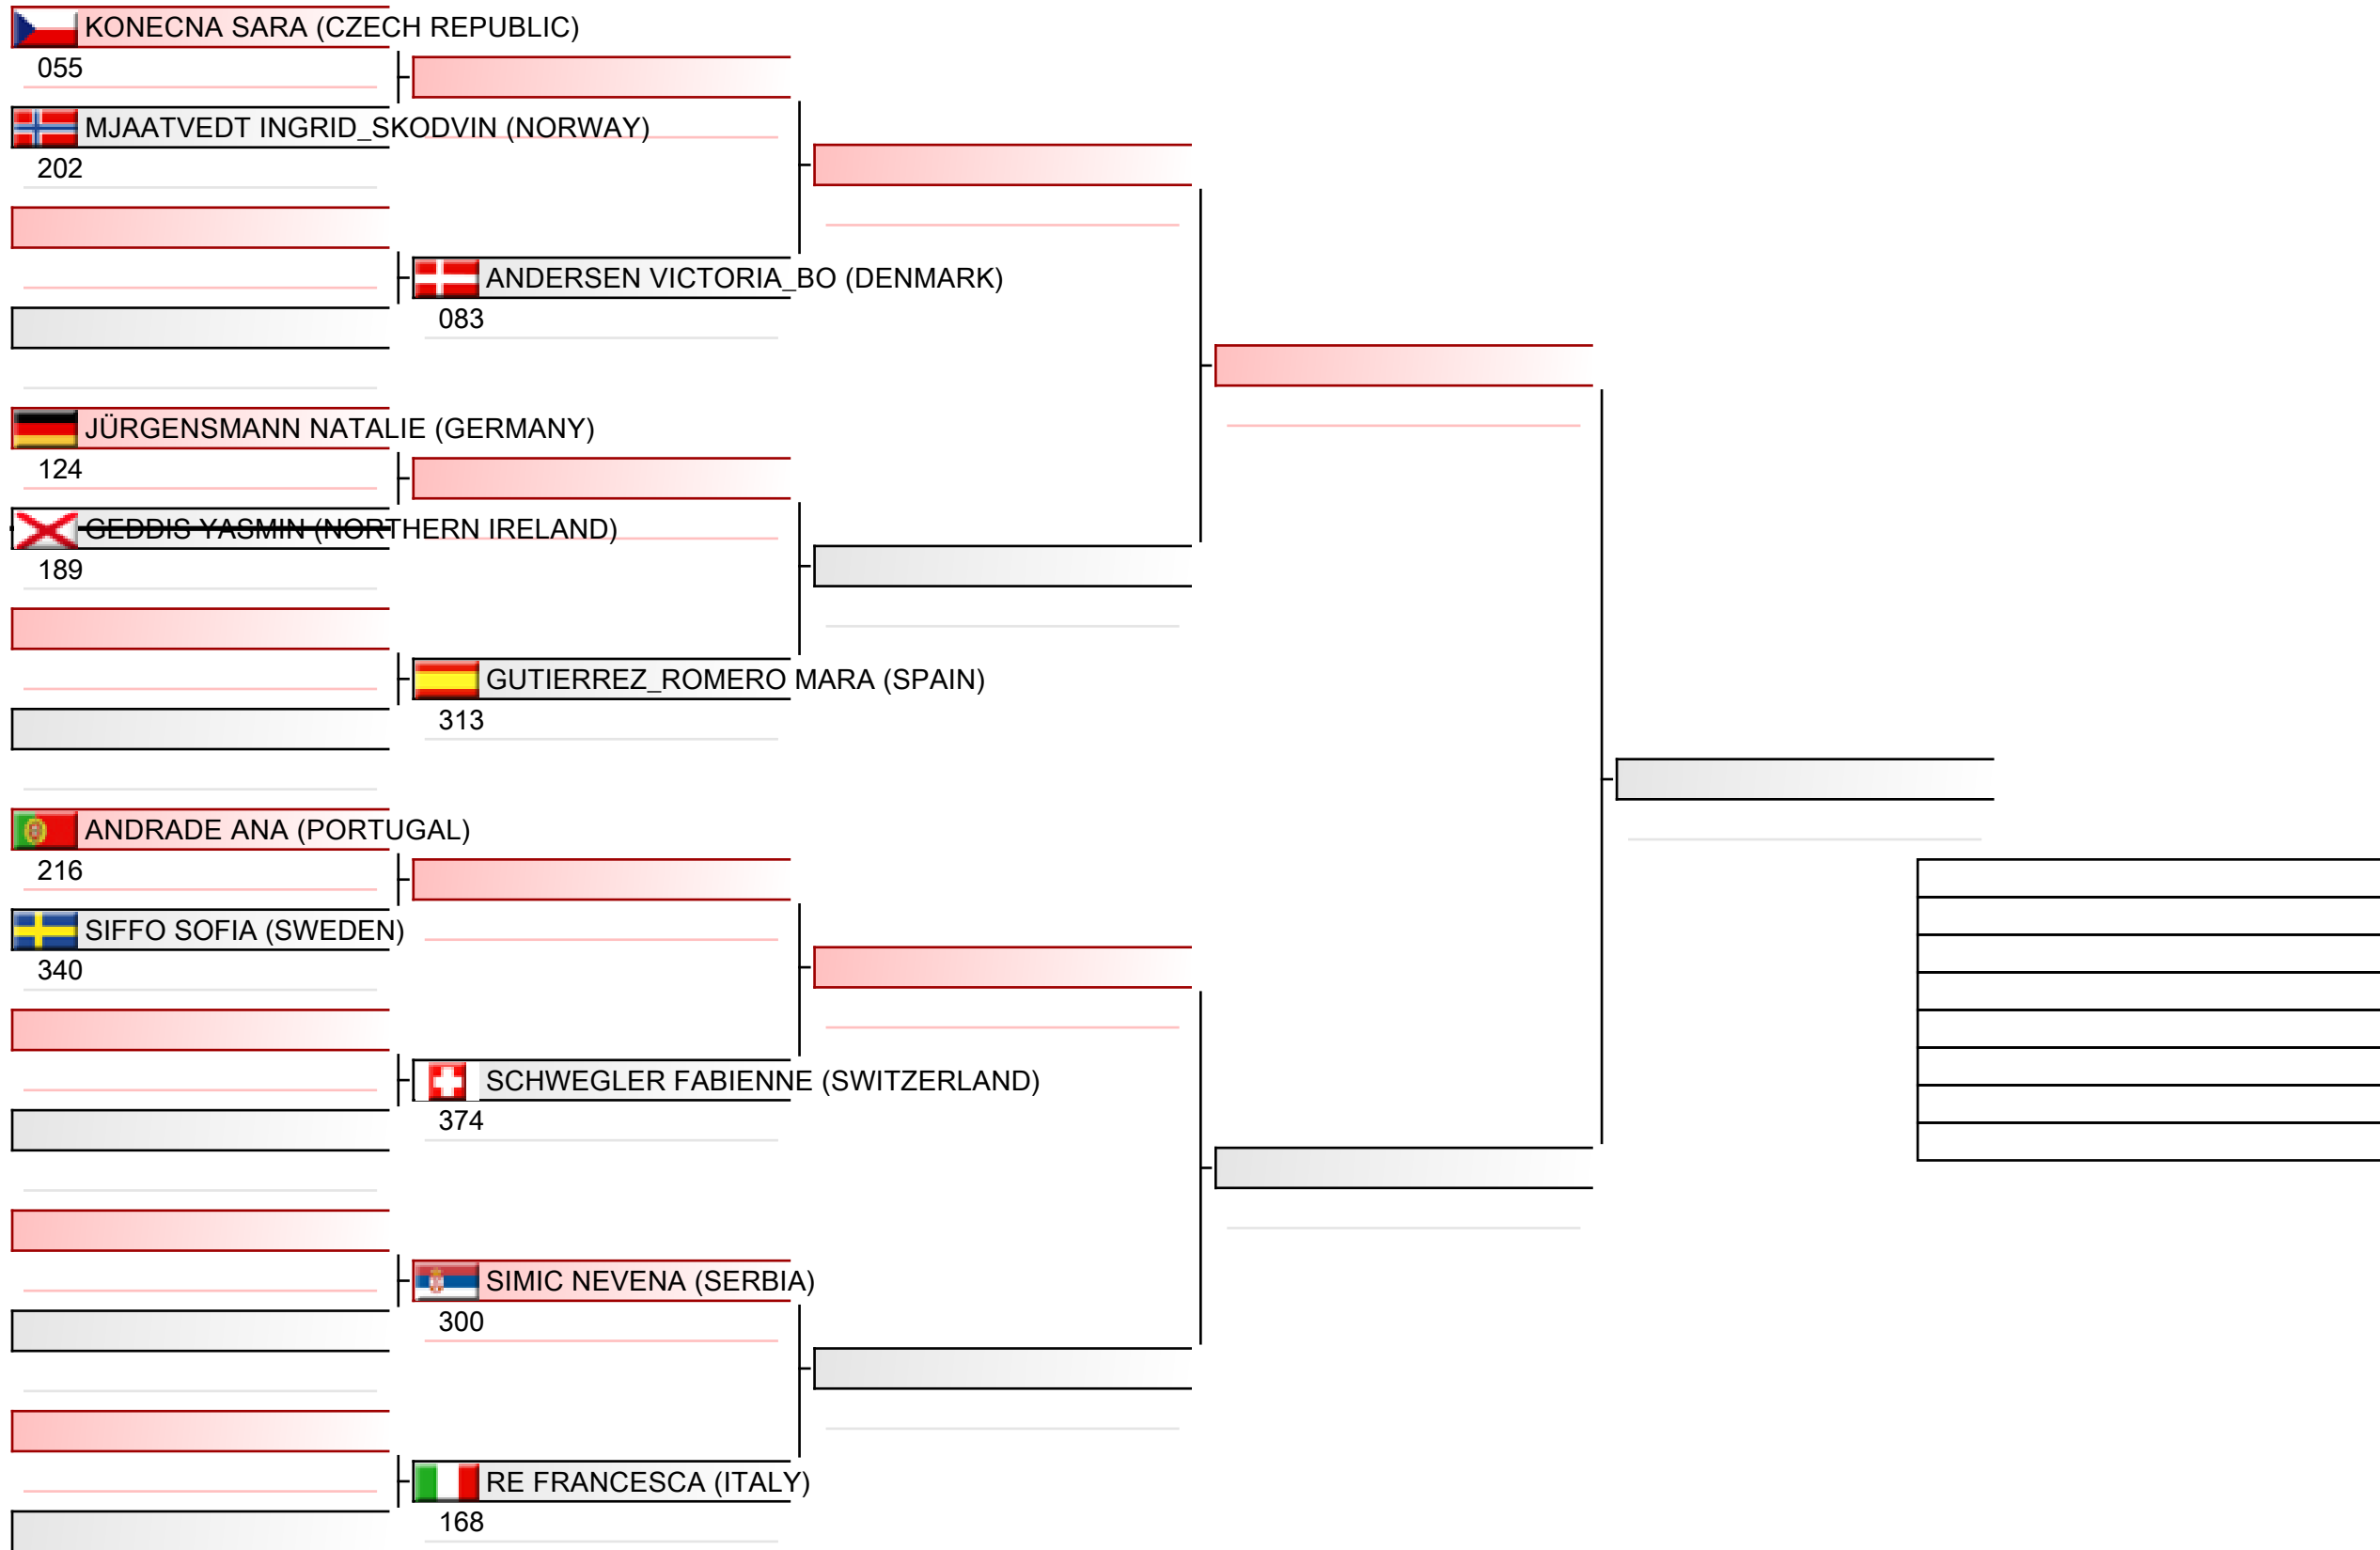

2022-12-03

Tatami
2 13:15

Pool
1/1

Senior ladies individual kata

ESKA European Shotokan Karate-do Championship 2022, Grüzefeldstrasse 36, 8400 Winterthur, SUI

2022-12-04

Tatami
5 09:35

Pool
1/4