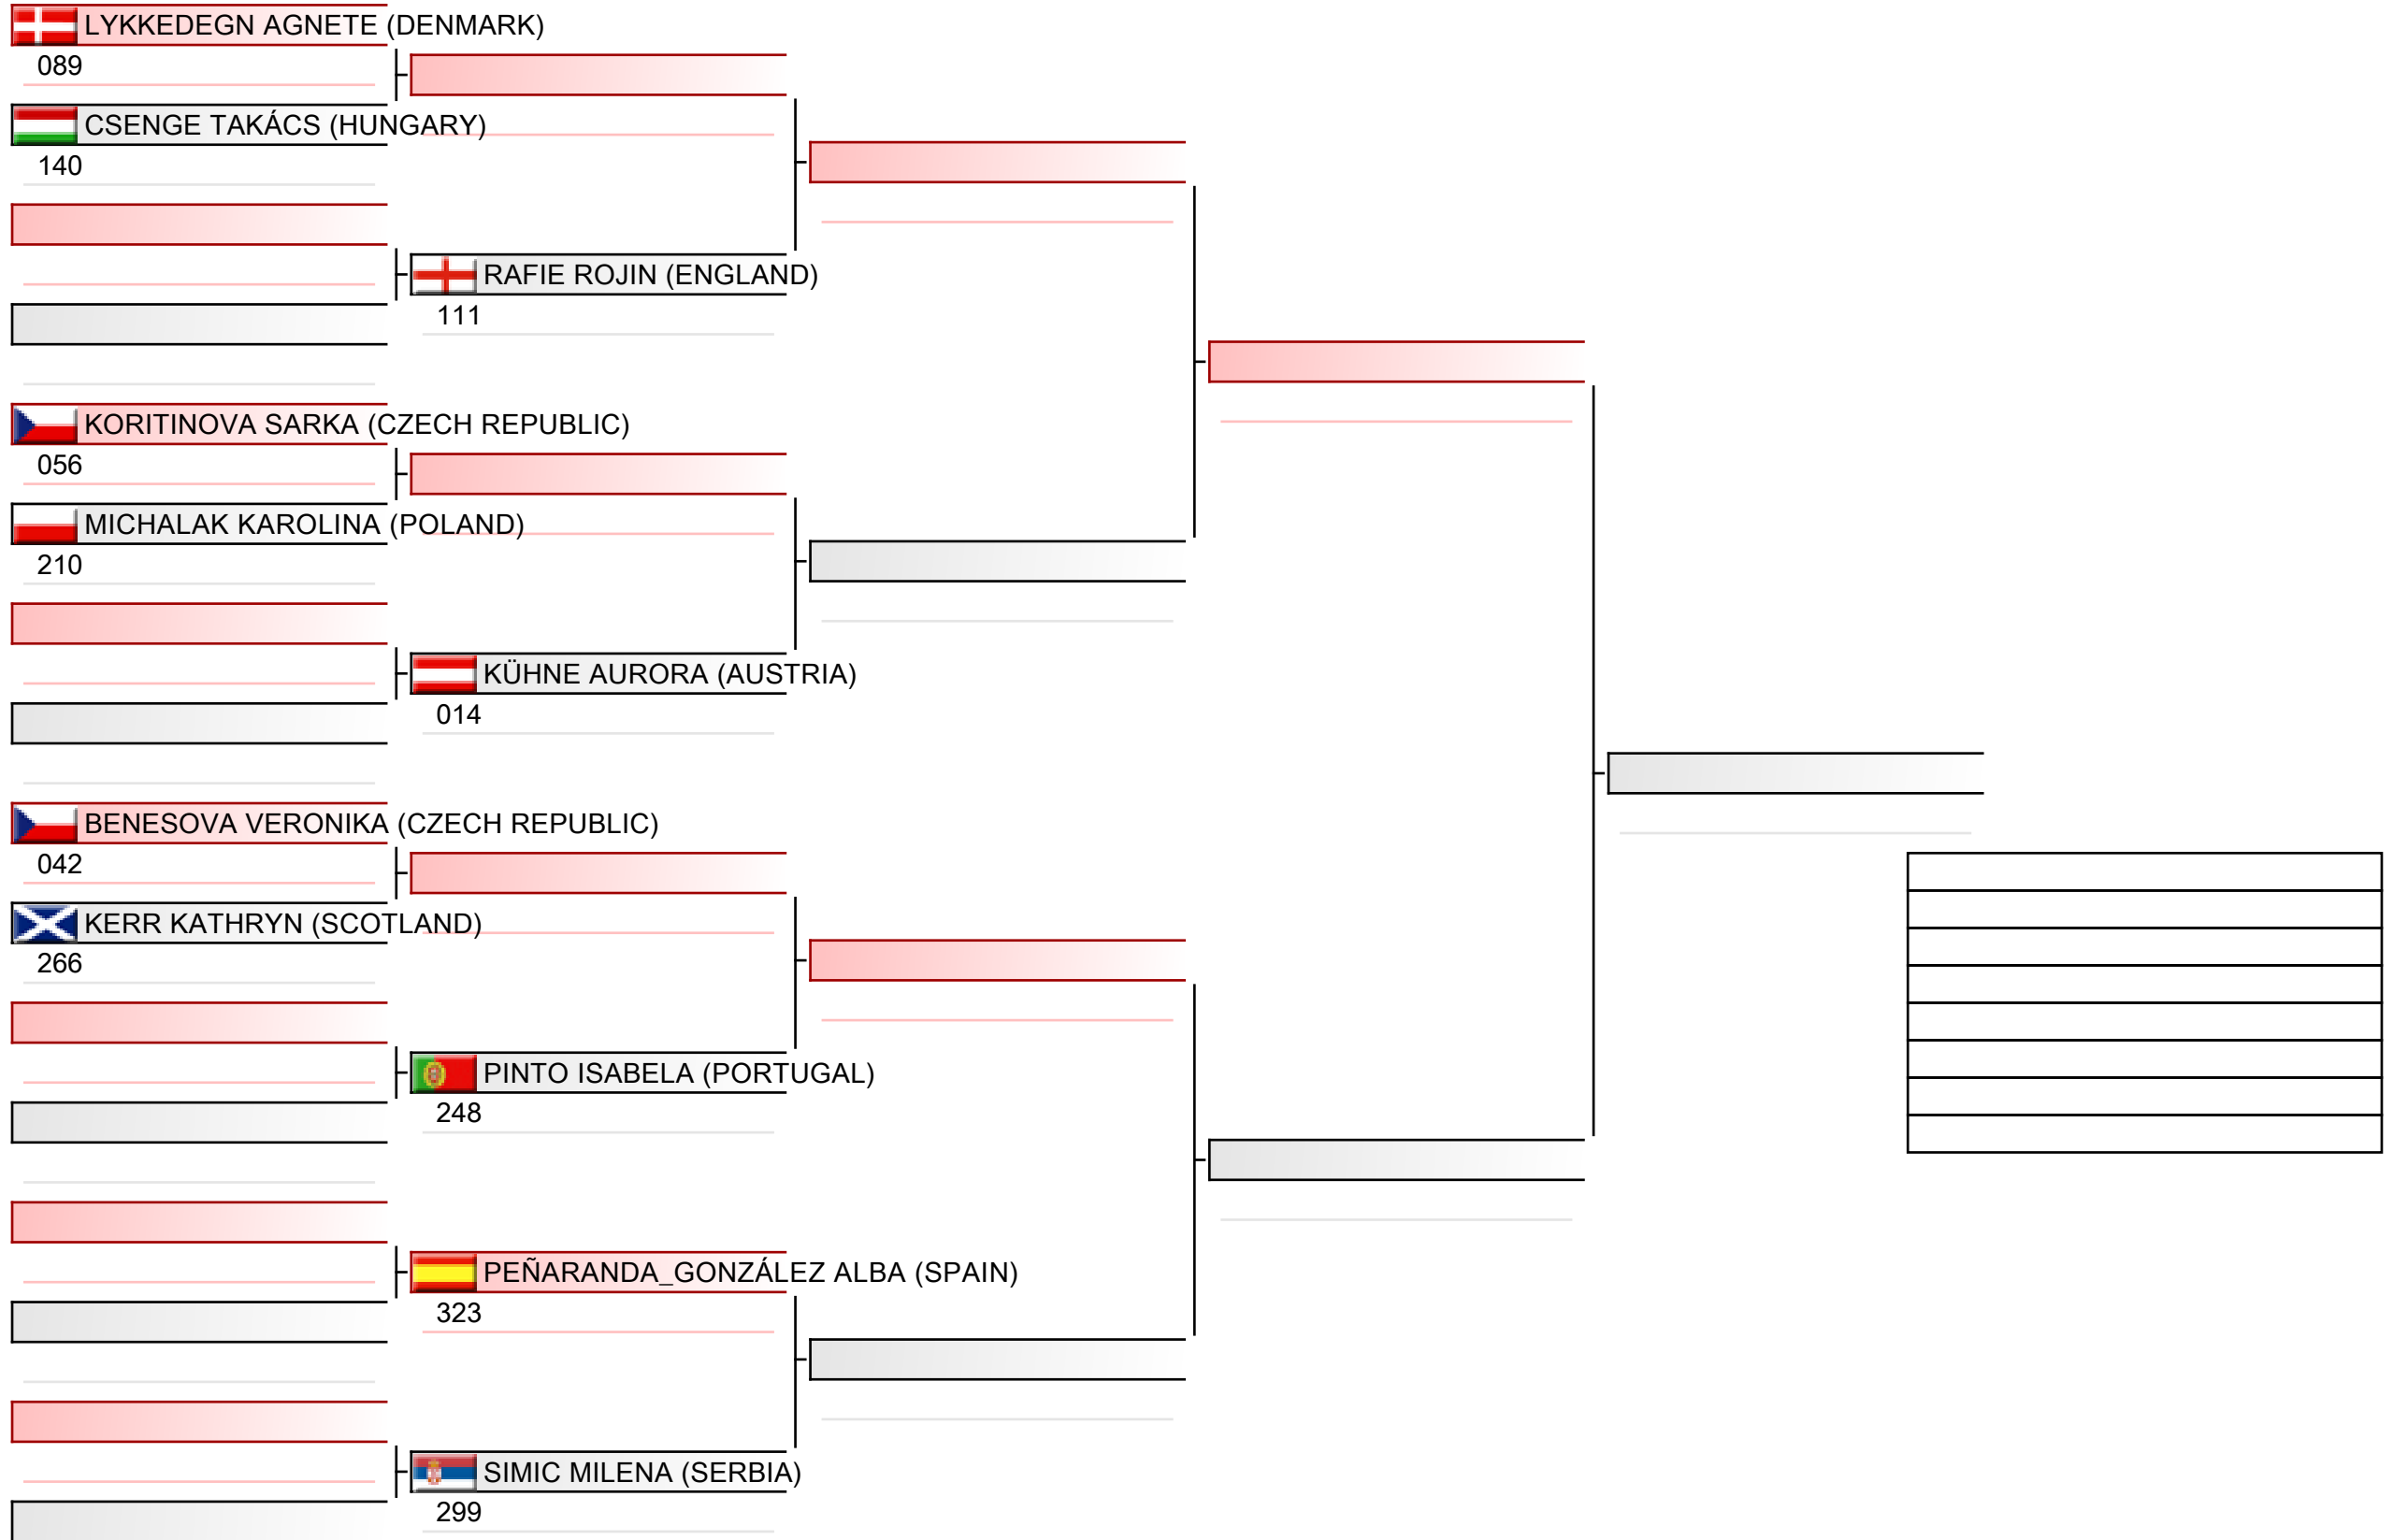

2022-12-04

Tatami
1 13:25

Pool
1/1

Youth ladies individual kata

ESKA European Shotokan Karate-do Championship 2022, Grüzefeldstrasse 36, 8400 Winterthur, SUI

2022-12-03

Tatami
3 09:35

Pool
1/2