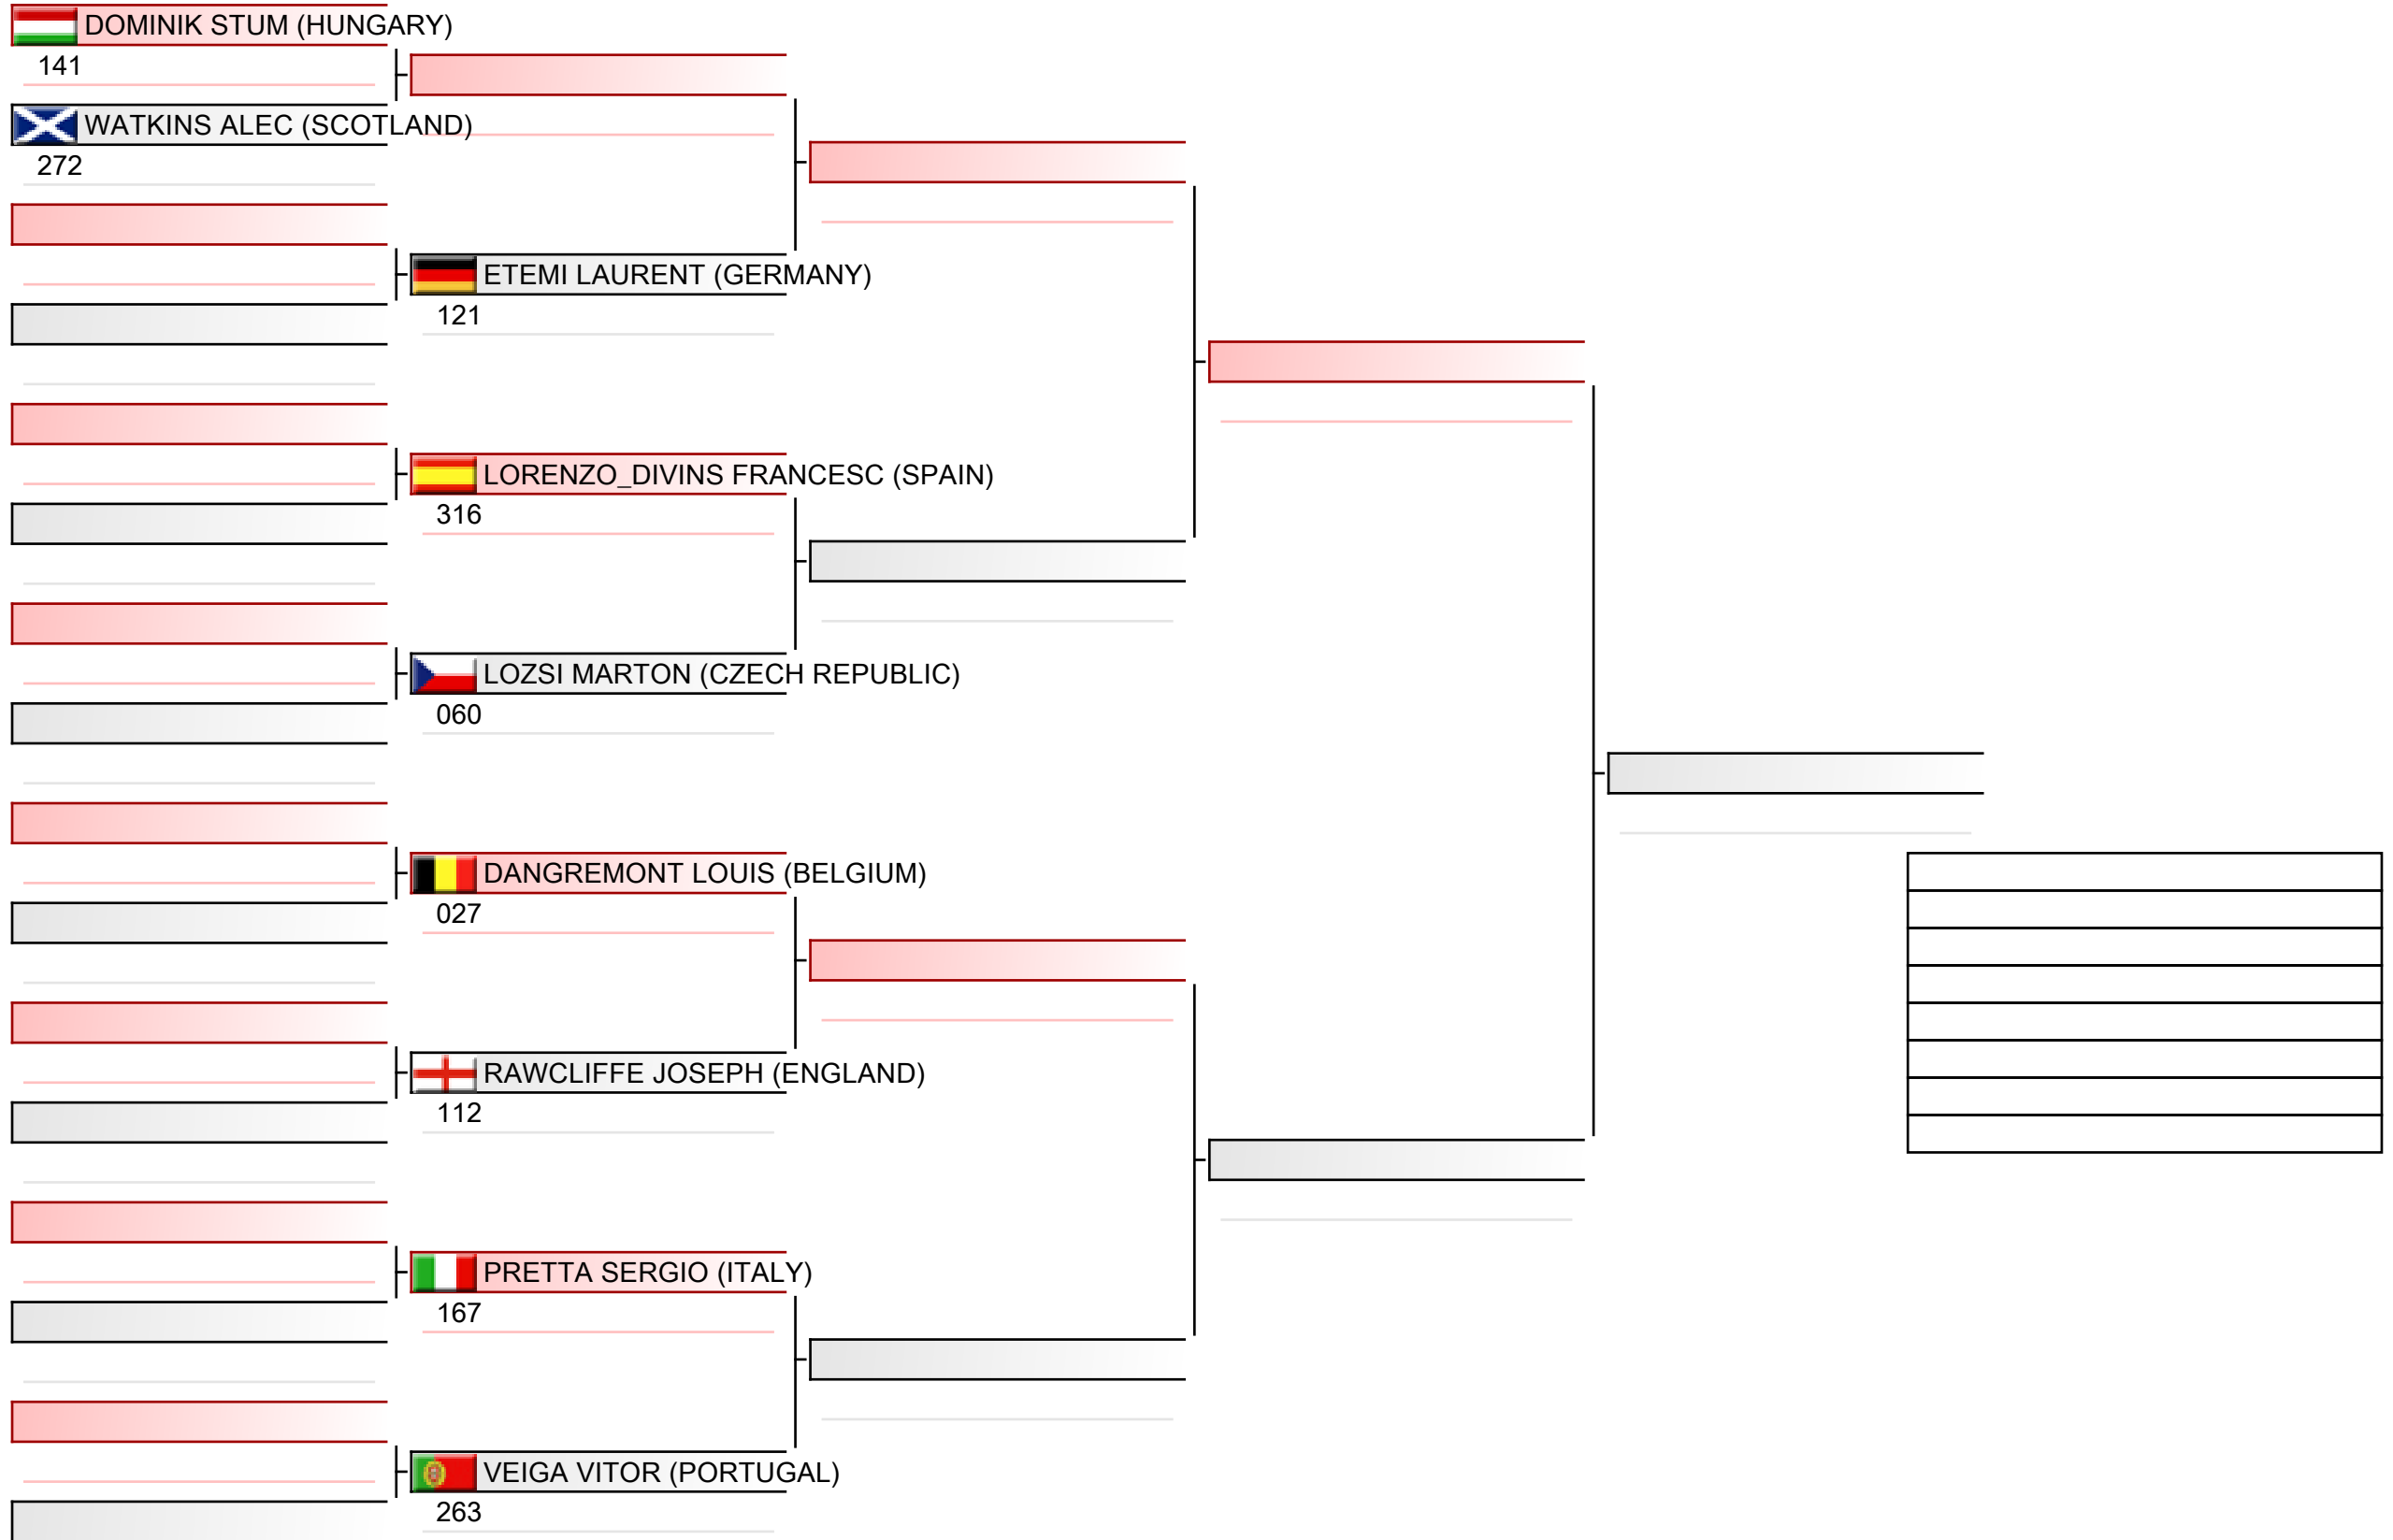

Senior men individual kumite

ESKA European Shotokan Karate-do Championship 2022, Grüzefeldstrasse 36, 8400 Winterthur, SUI

2022-12-04

Tatami
5 10:05

Pool
2/8