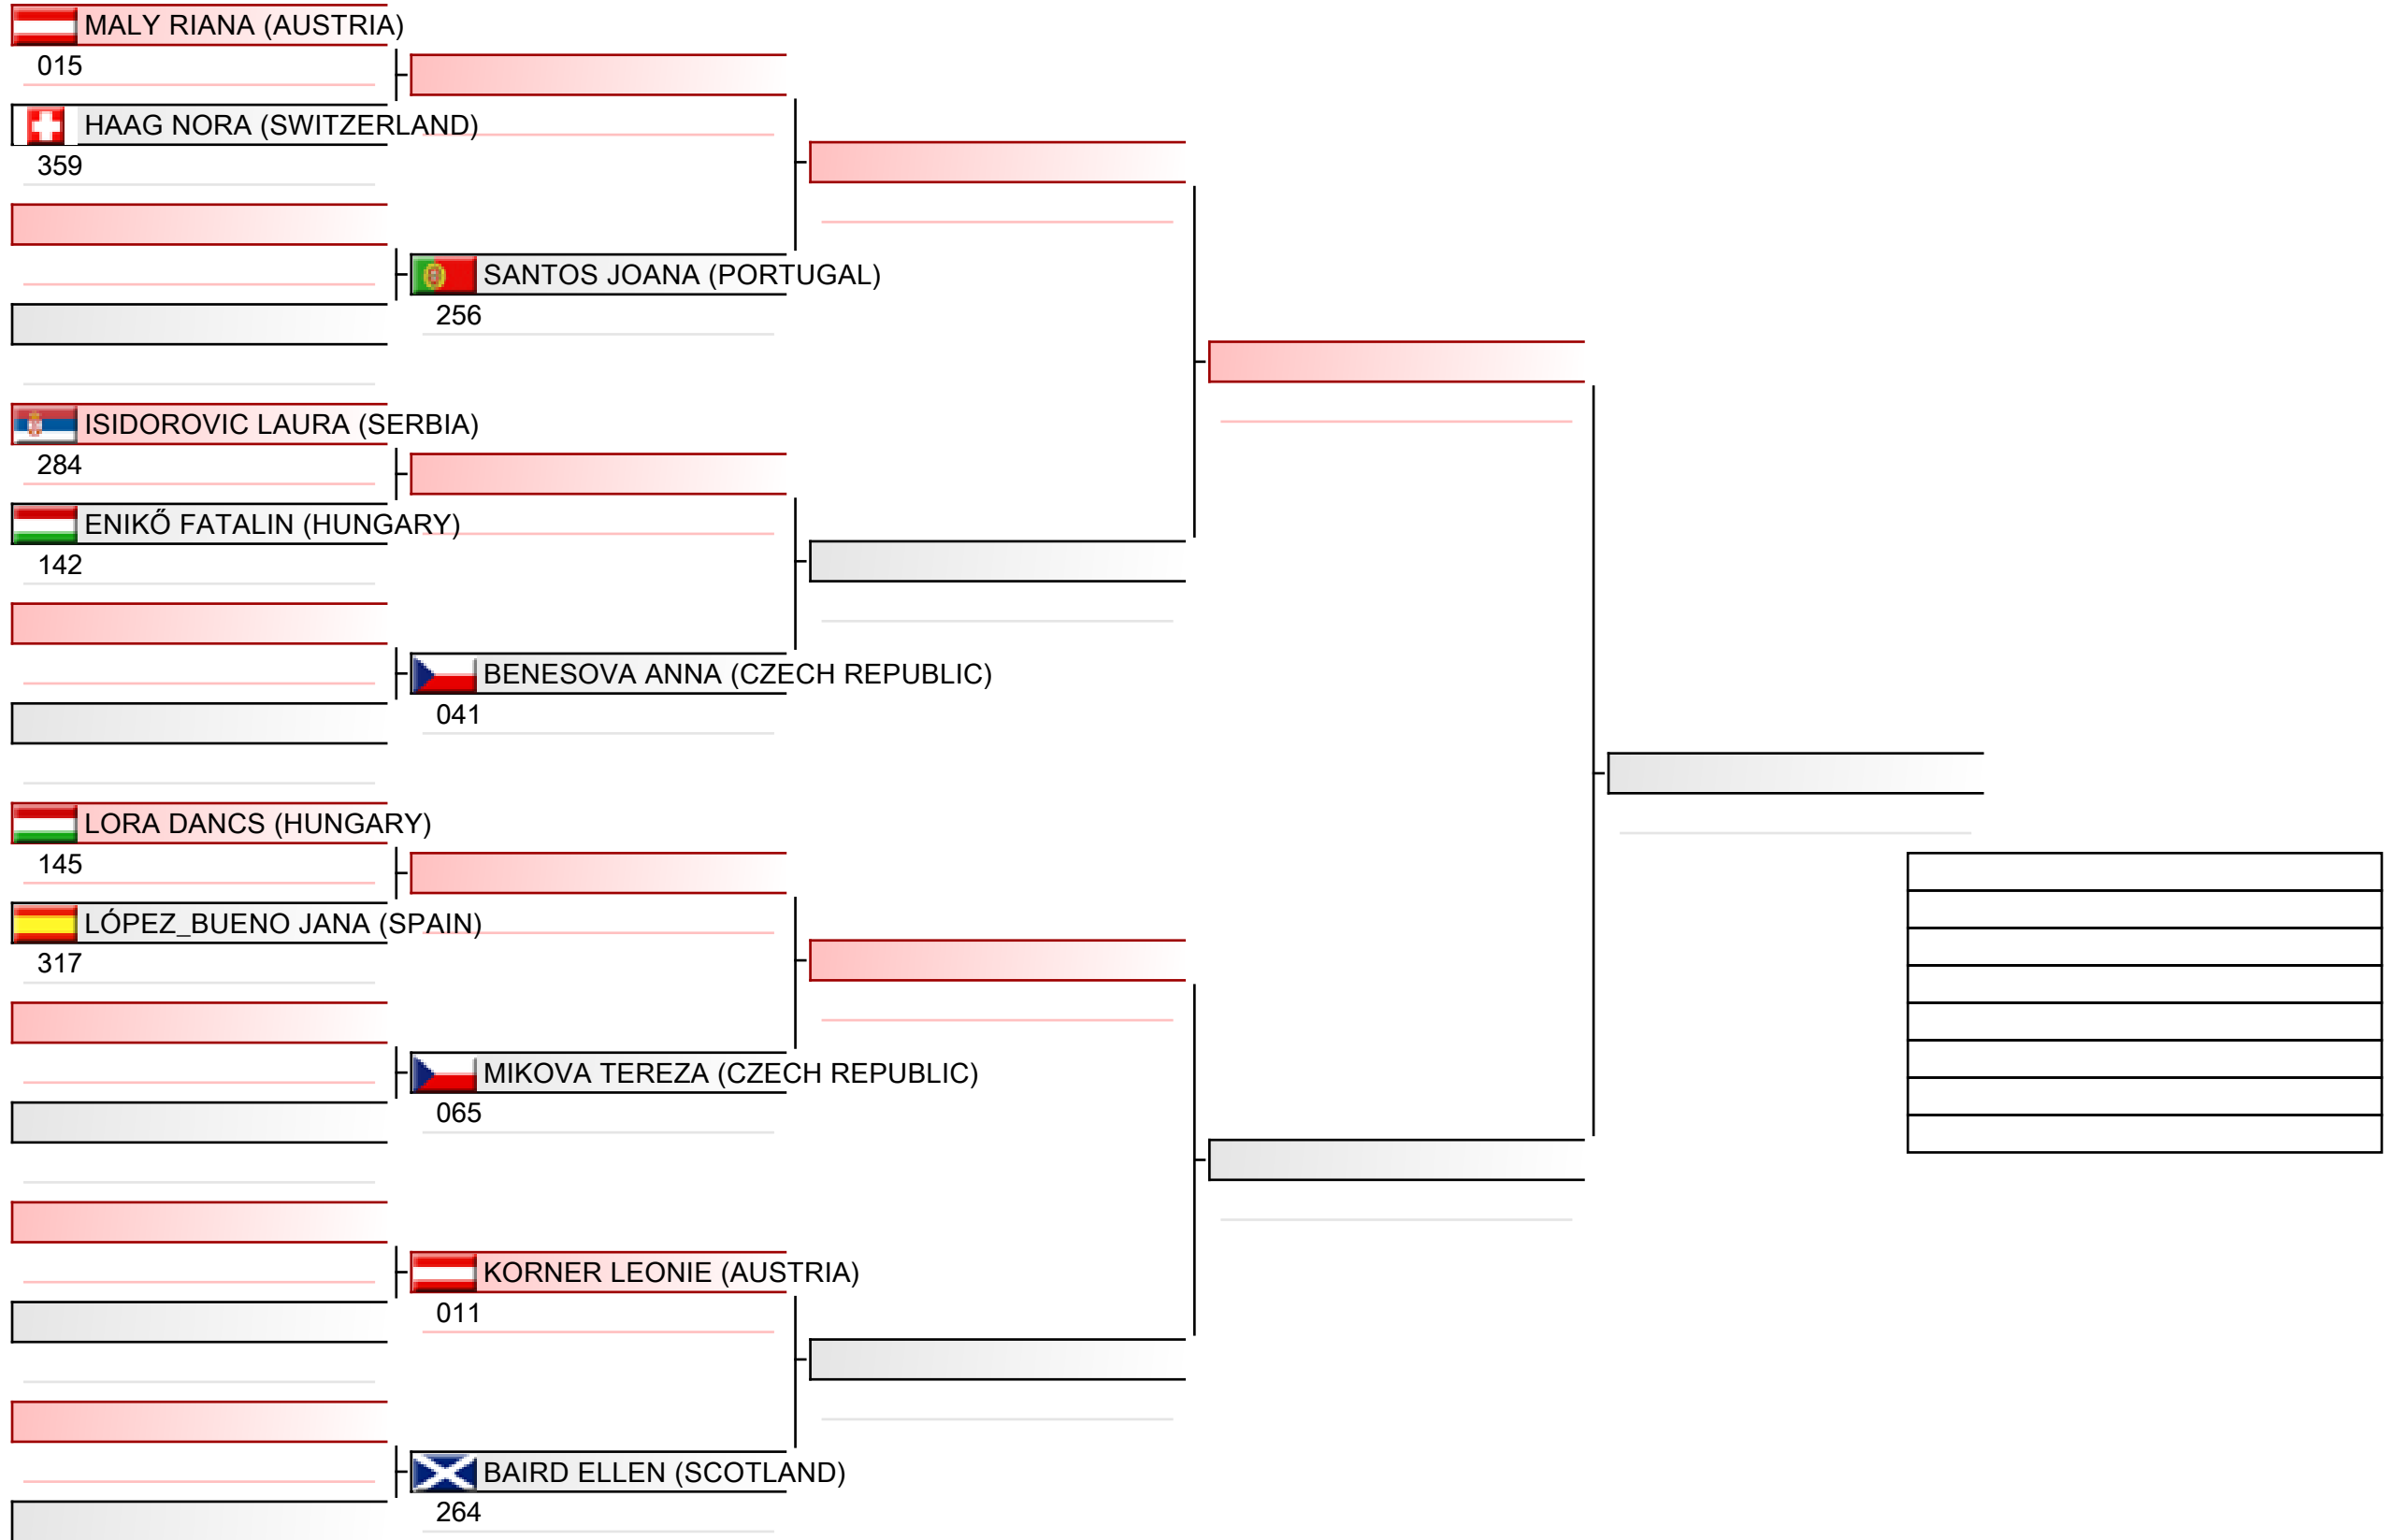

Youth ladies individual kata

ESKA European Shotokan Karate-do Championship 2022, Grüzefeldstrasse 36, 8400 Winterthur, SUI

2022-12-03

Tatami
4 09:35

Pool
2/2