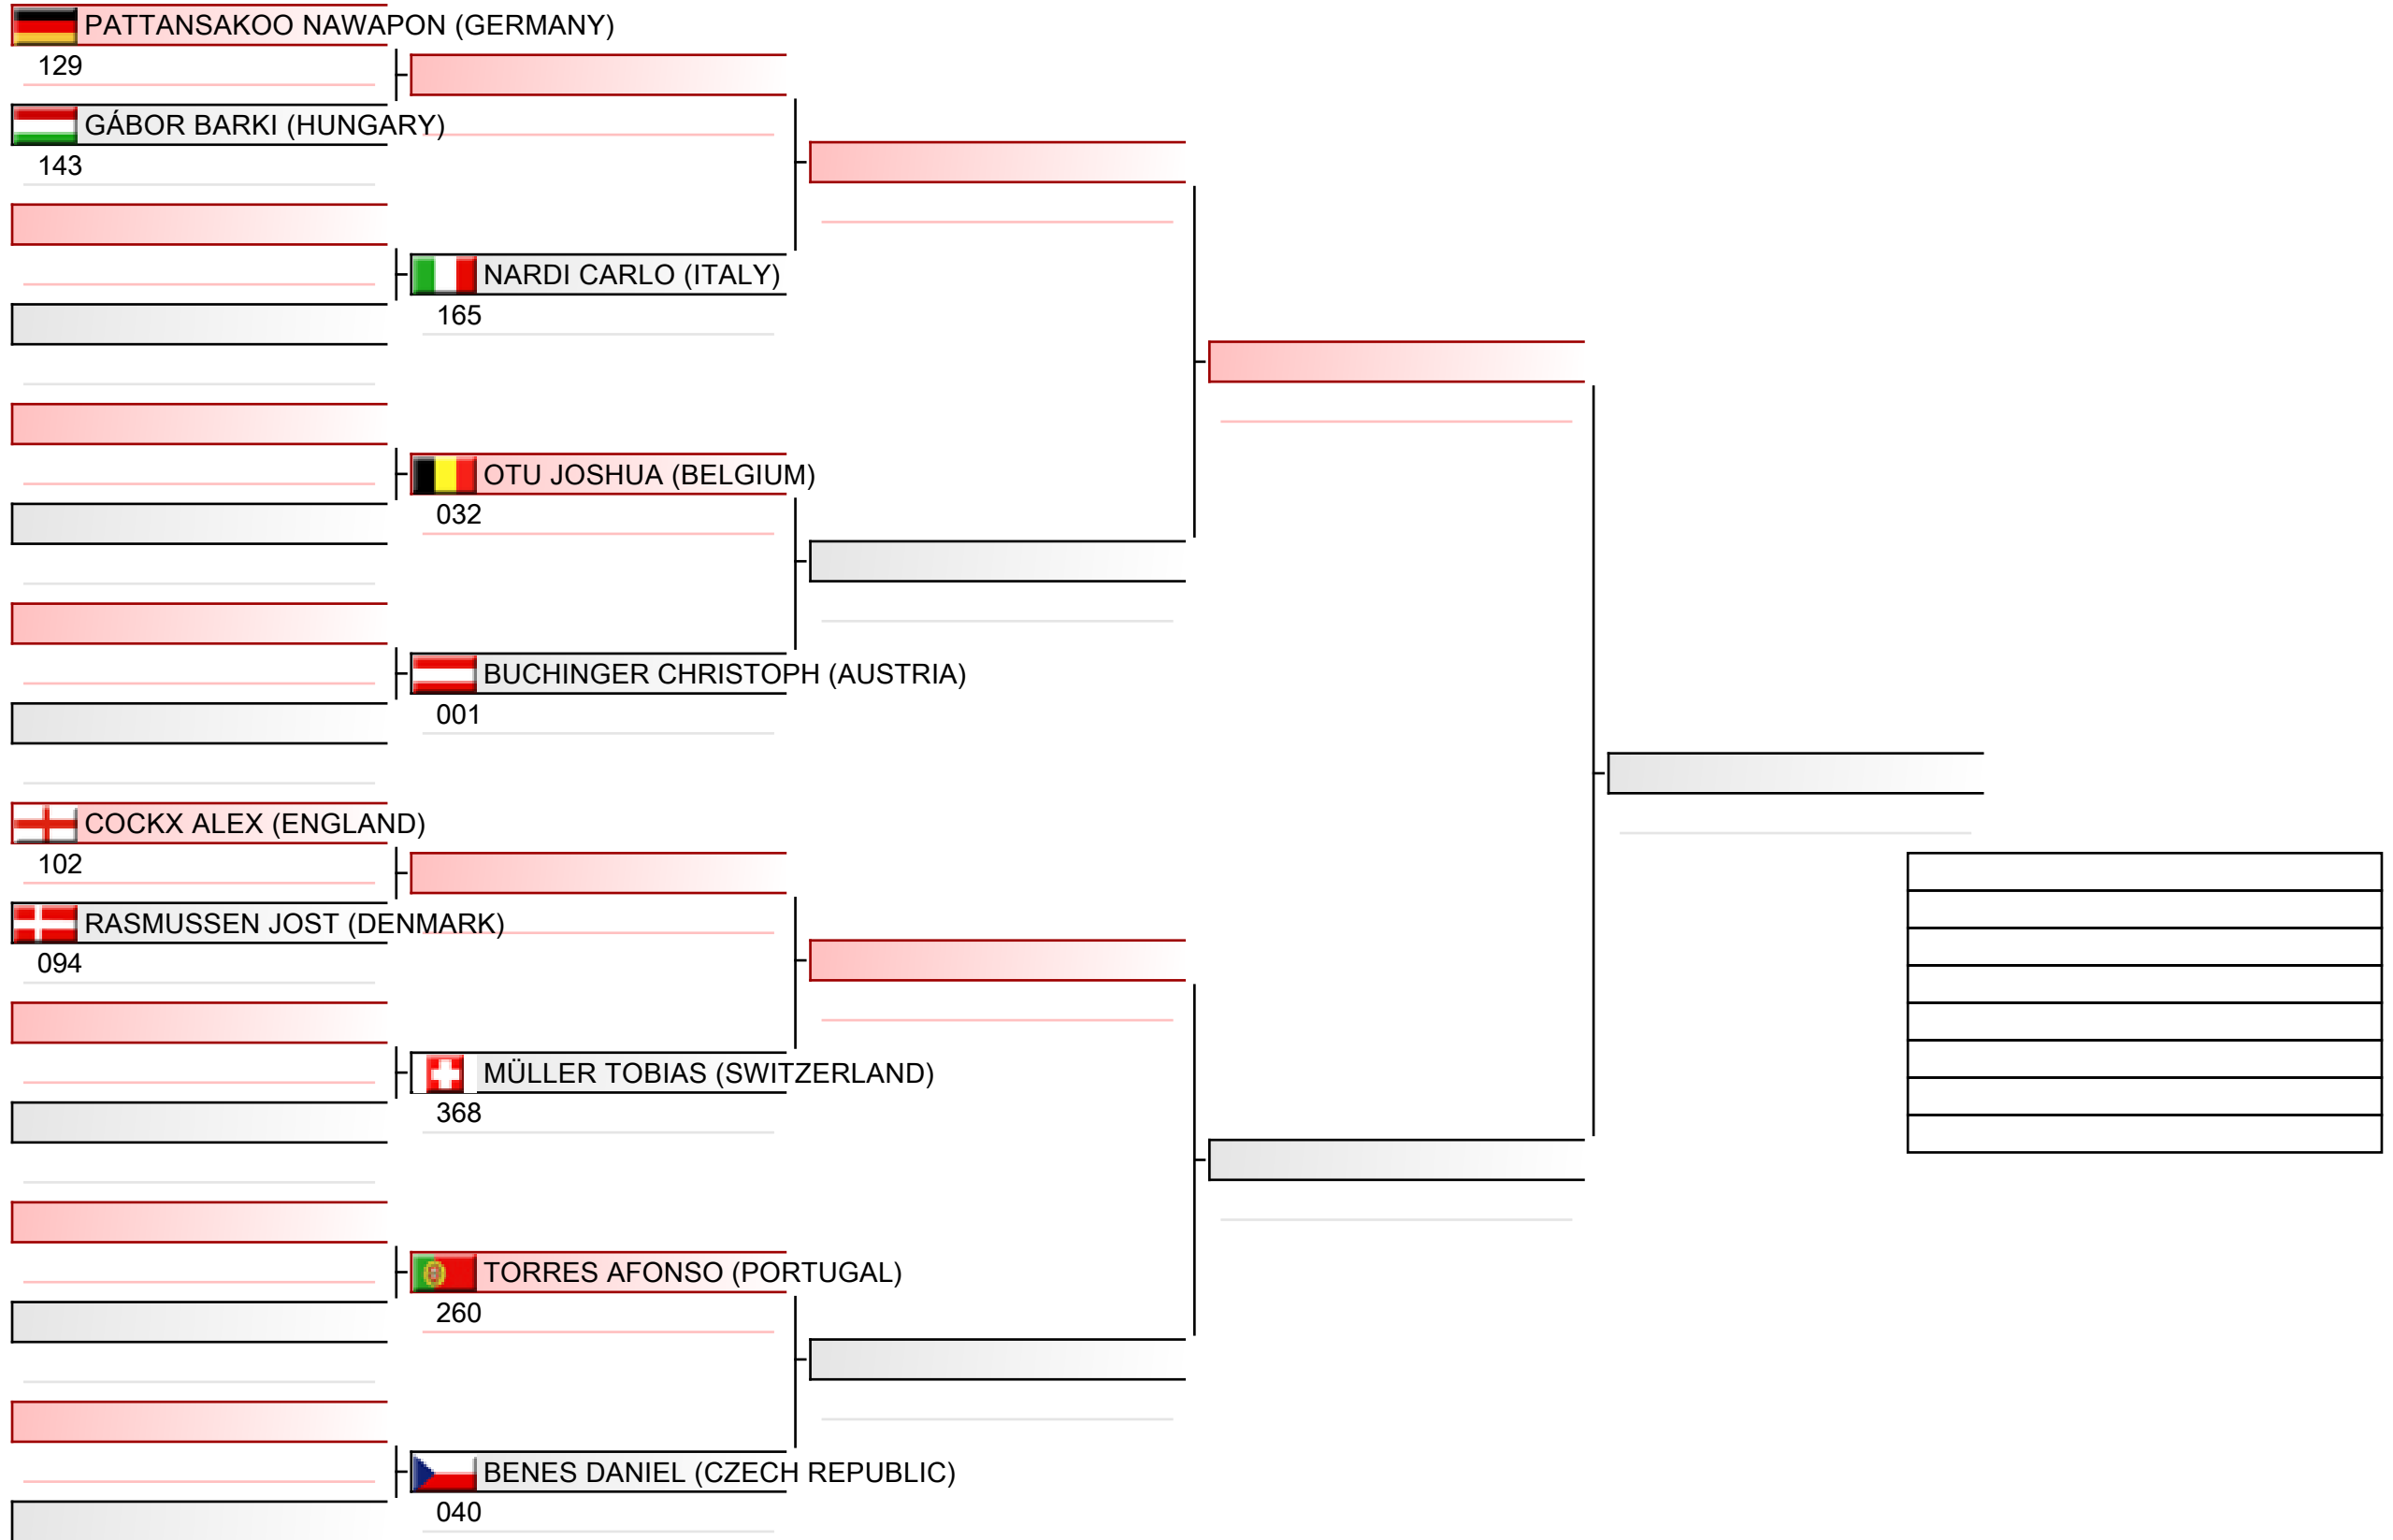

2022-12-04

Tatami
1 09:30

Pool
1/4

Senior men individual kata

ESKA European Shotokan Karate-do Championship 2022, Grüzefeldstrasse 36, 8400 Winterthur, SUI

2022-12-04

Tatami
2 09:30

Pool
2/4