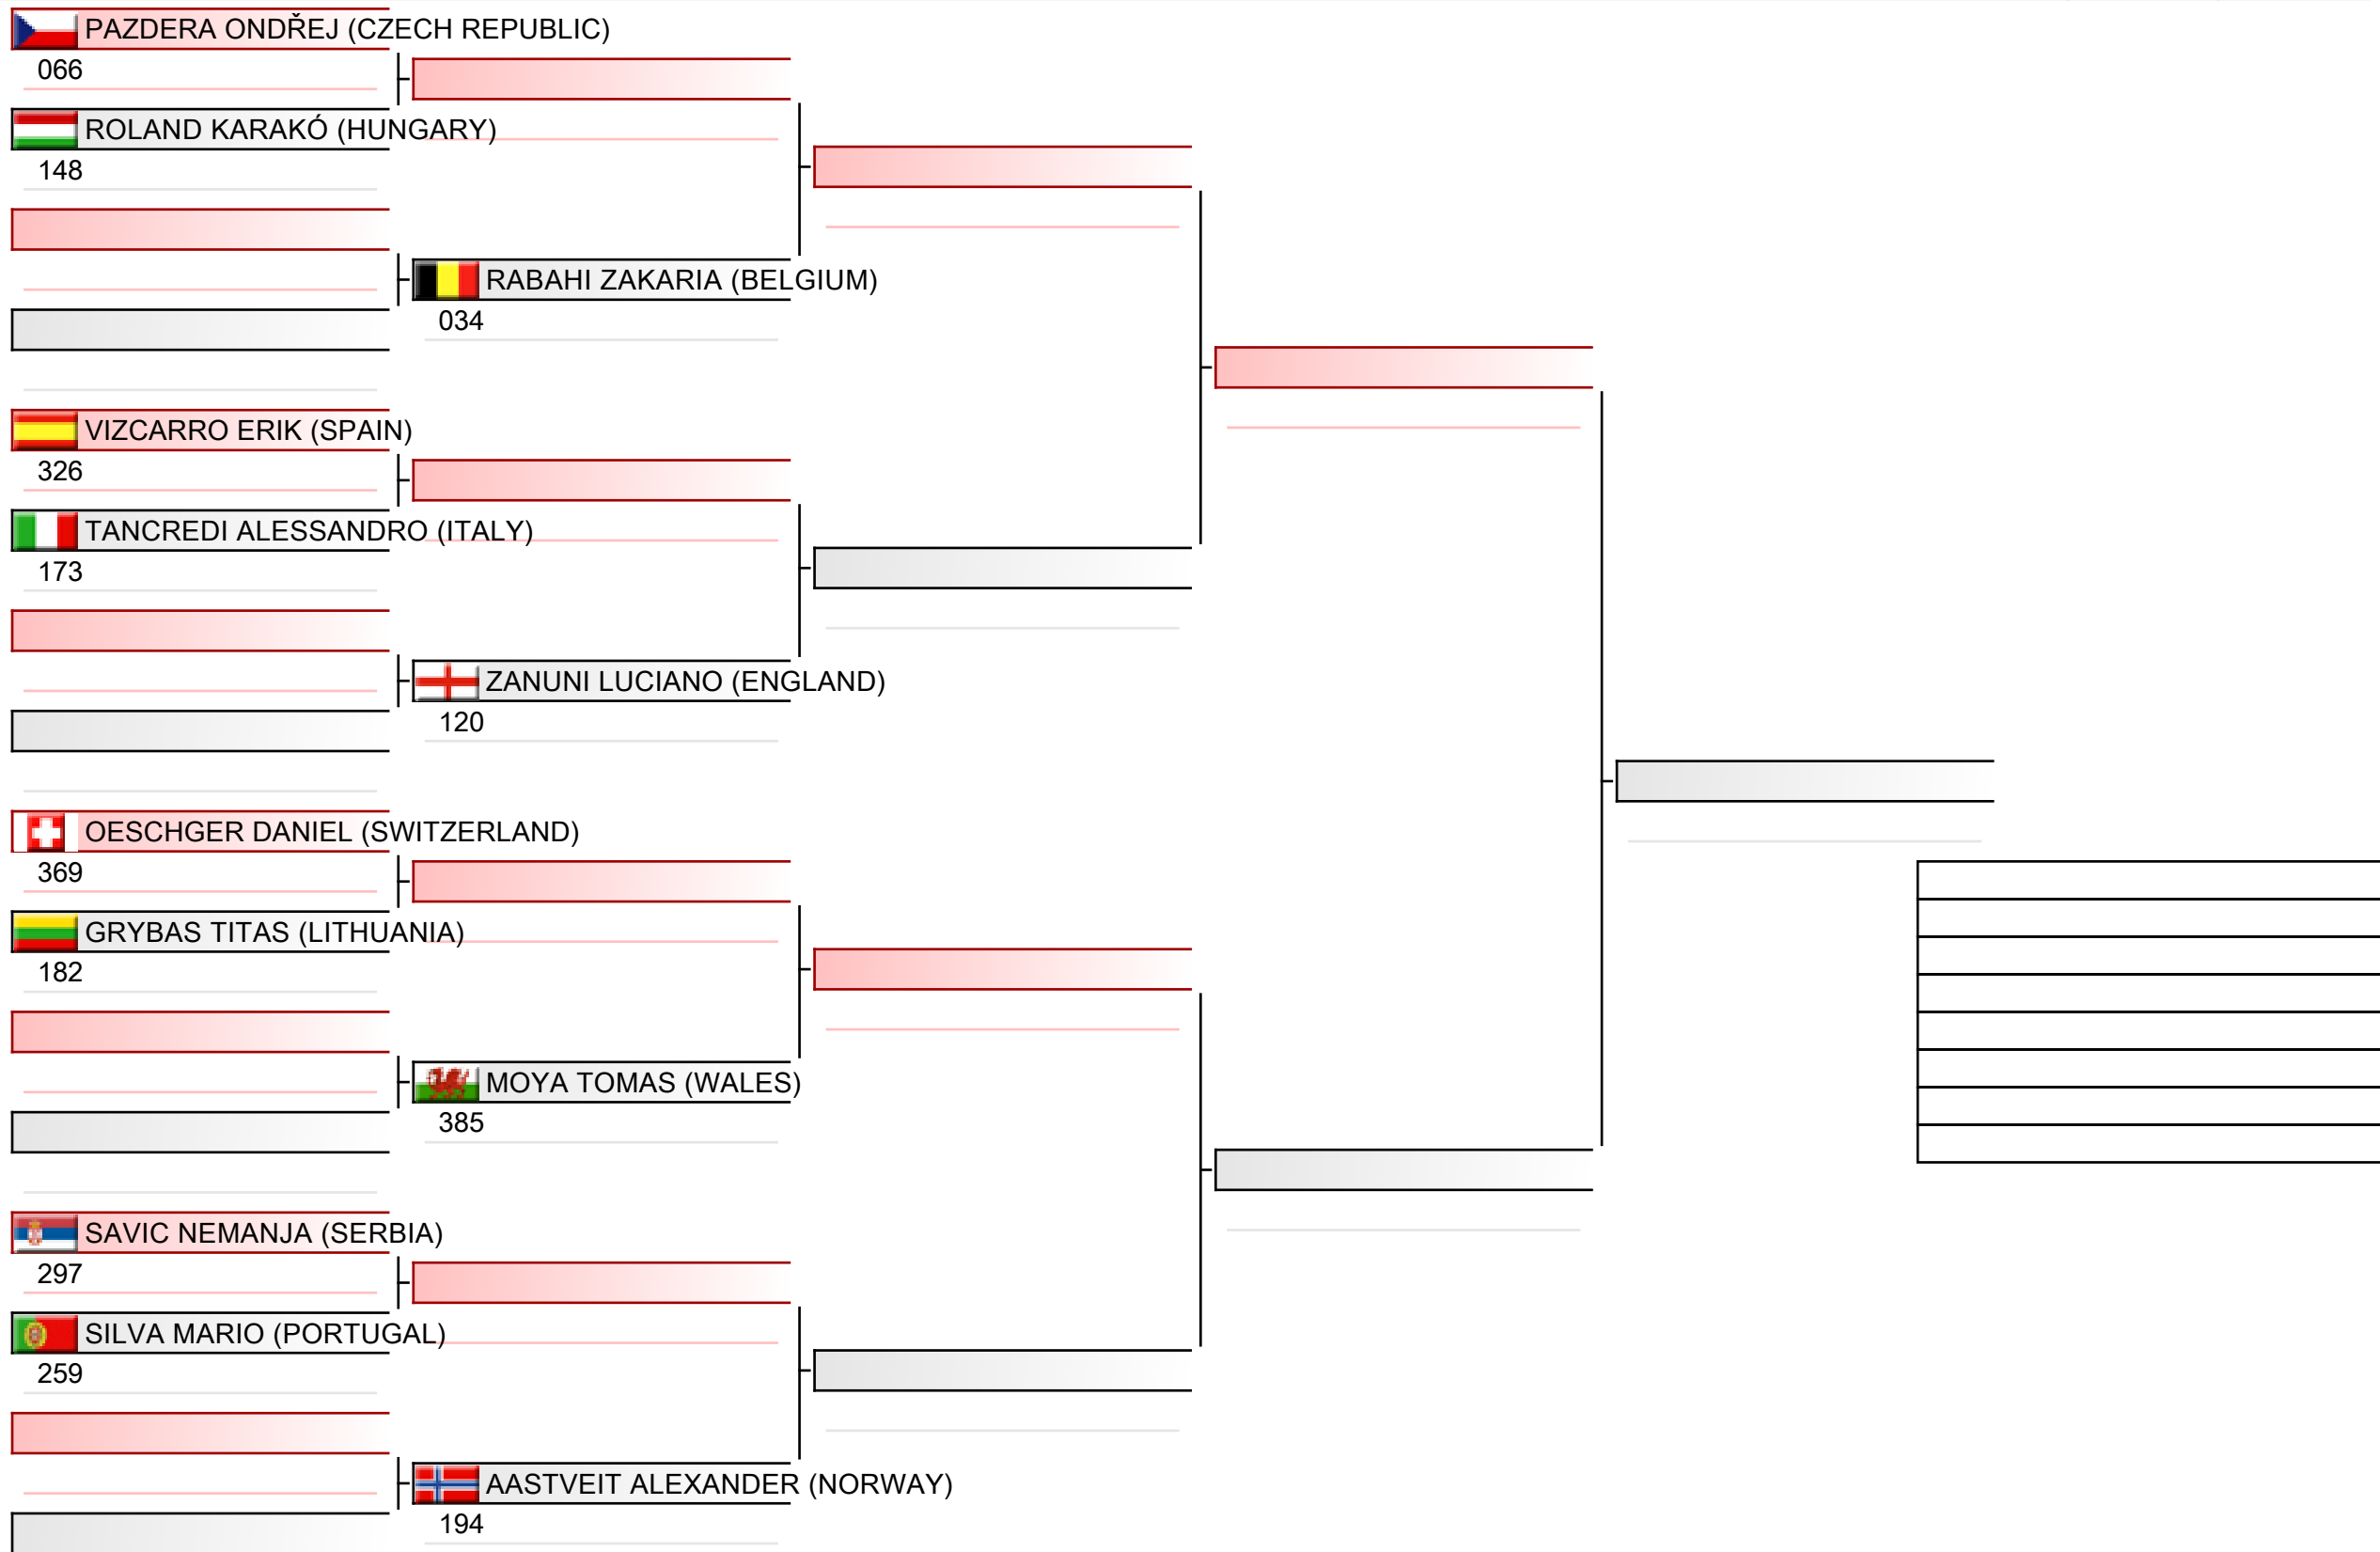

2022-12-03

Tatami
1 11:35

Pool
2/4

Junior men individual kumite

ESKA European Shotokan Karate-do Championship 2022, Grüzefeldstrasse 36, 8400 Winterthur, SUI

2022-12-03

Tatami
4 11:30

Pool
3/4