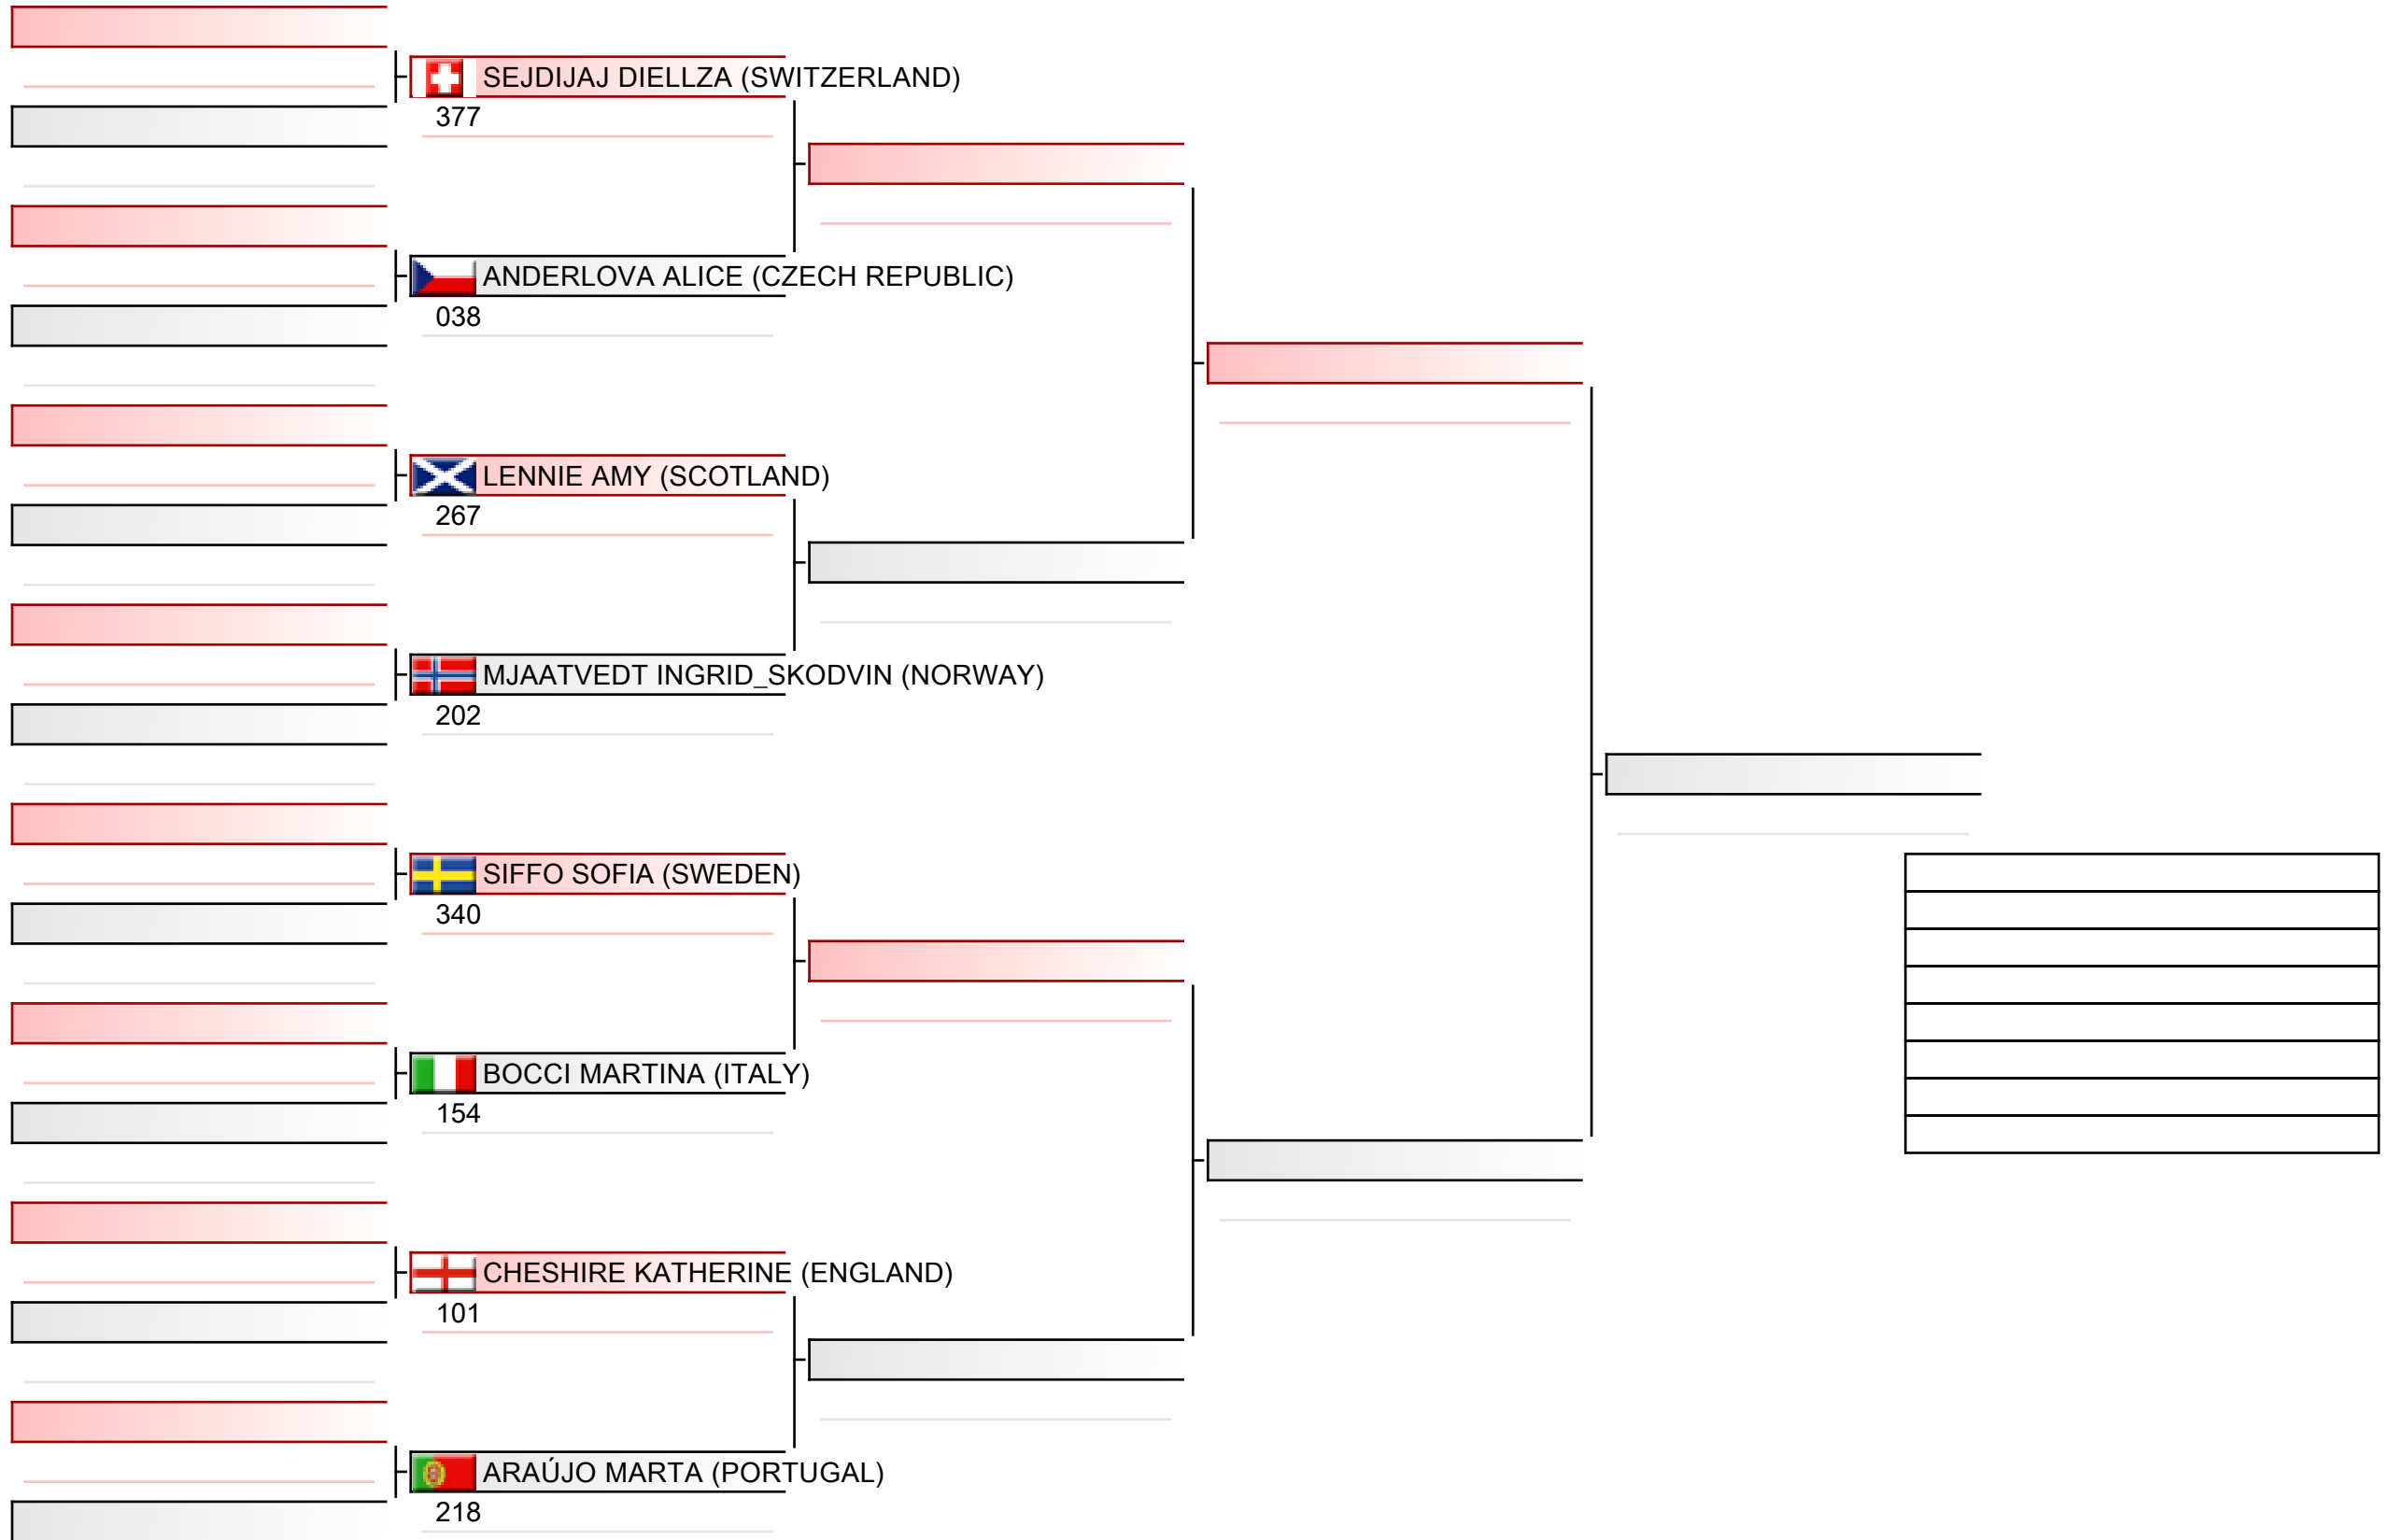

2022-12-04

Tatami
5 11:20

Pool
3/4

Senior ladies individual kumite

ESKA European Shotokan Karate-do Championship 2022, Grüzefeldstrasse 36, 8400 Winterthur, SUI

2022-12-04

Tatami
4 10:45

Pool
4/4