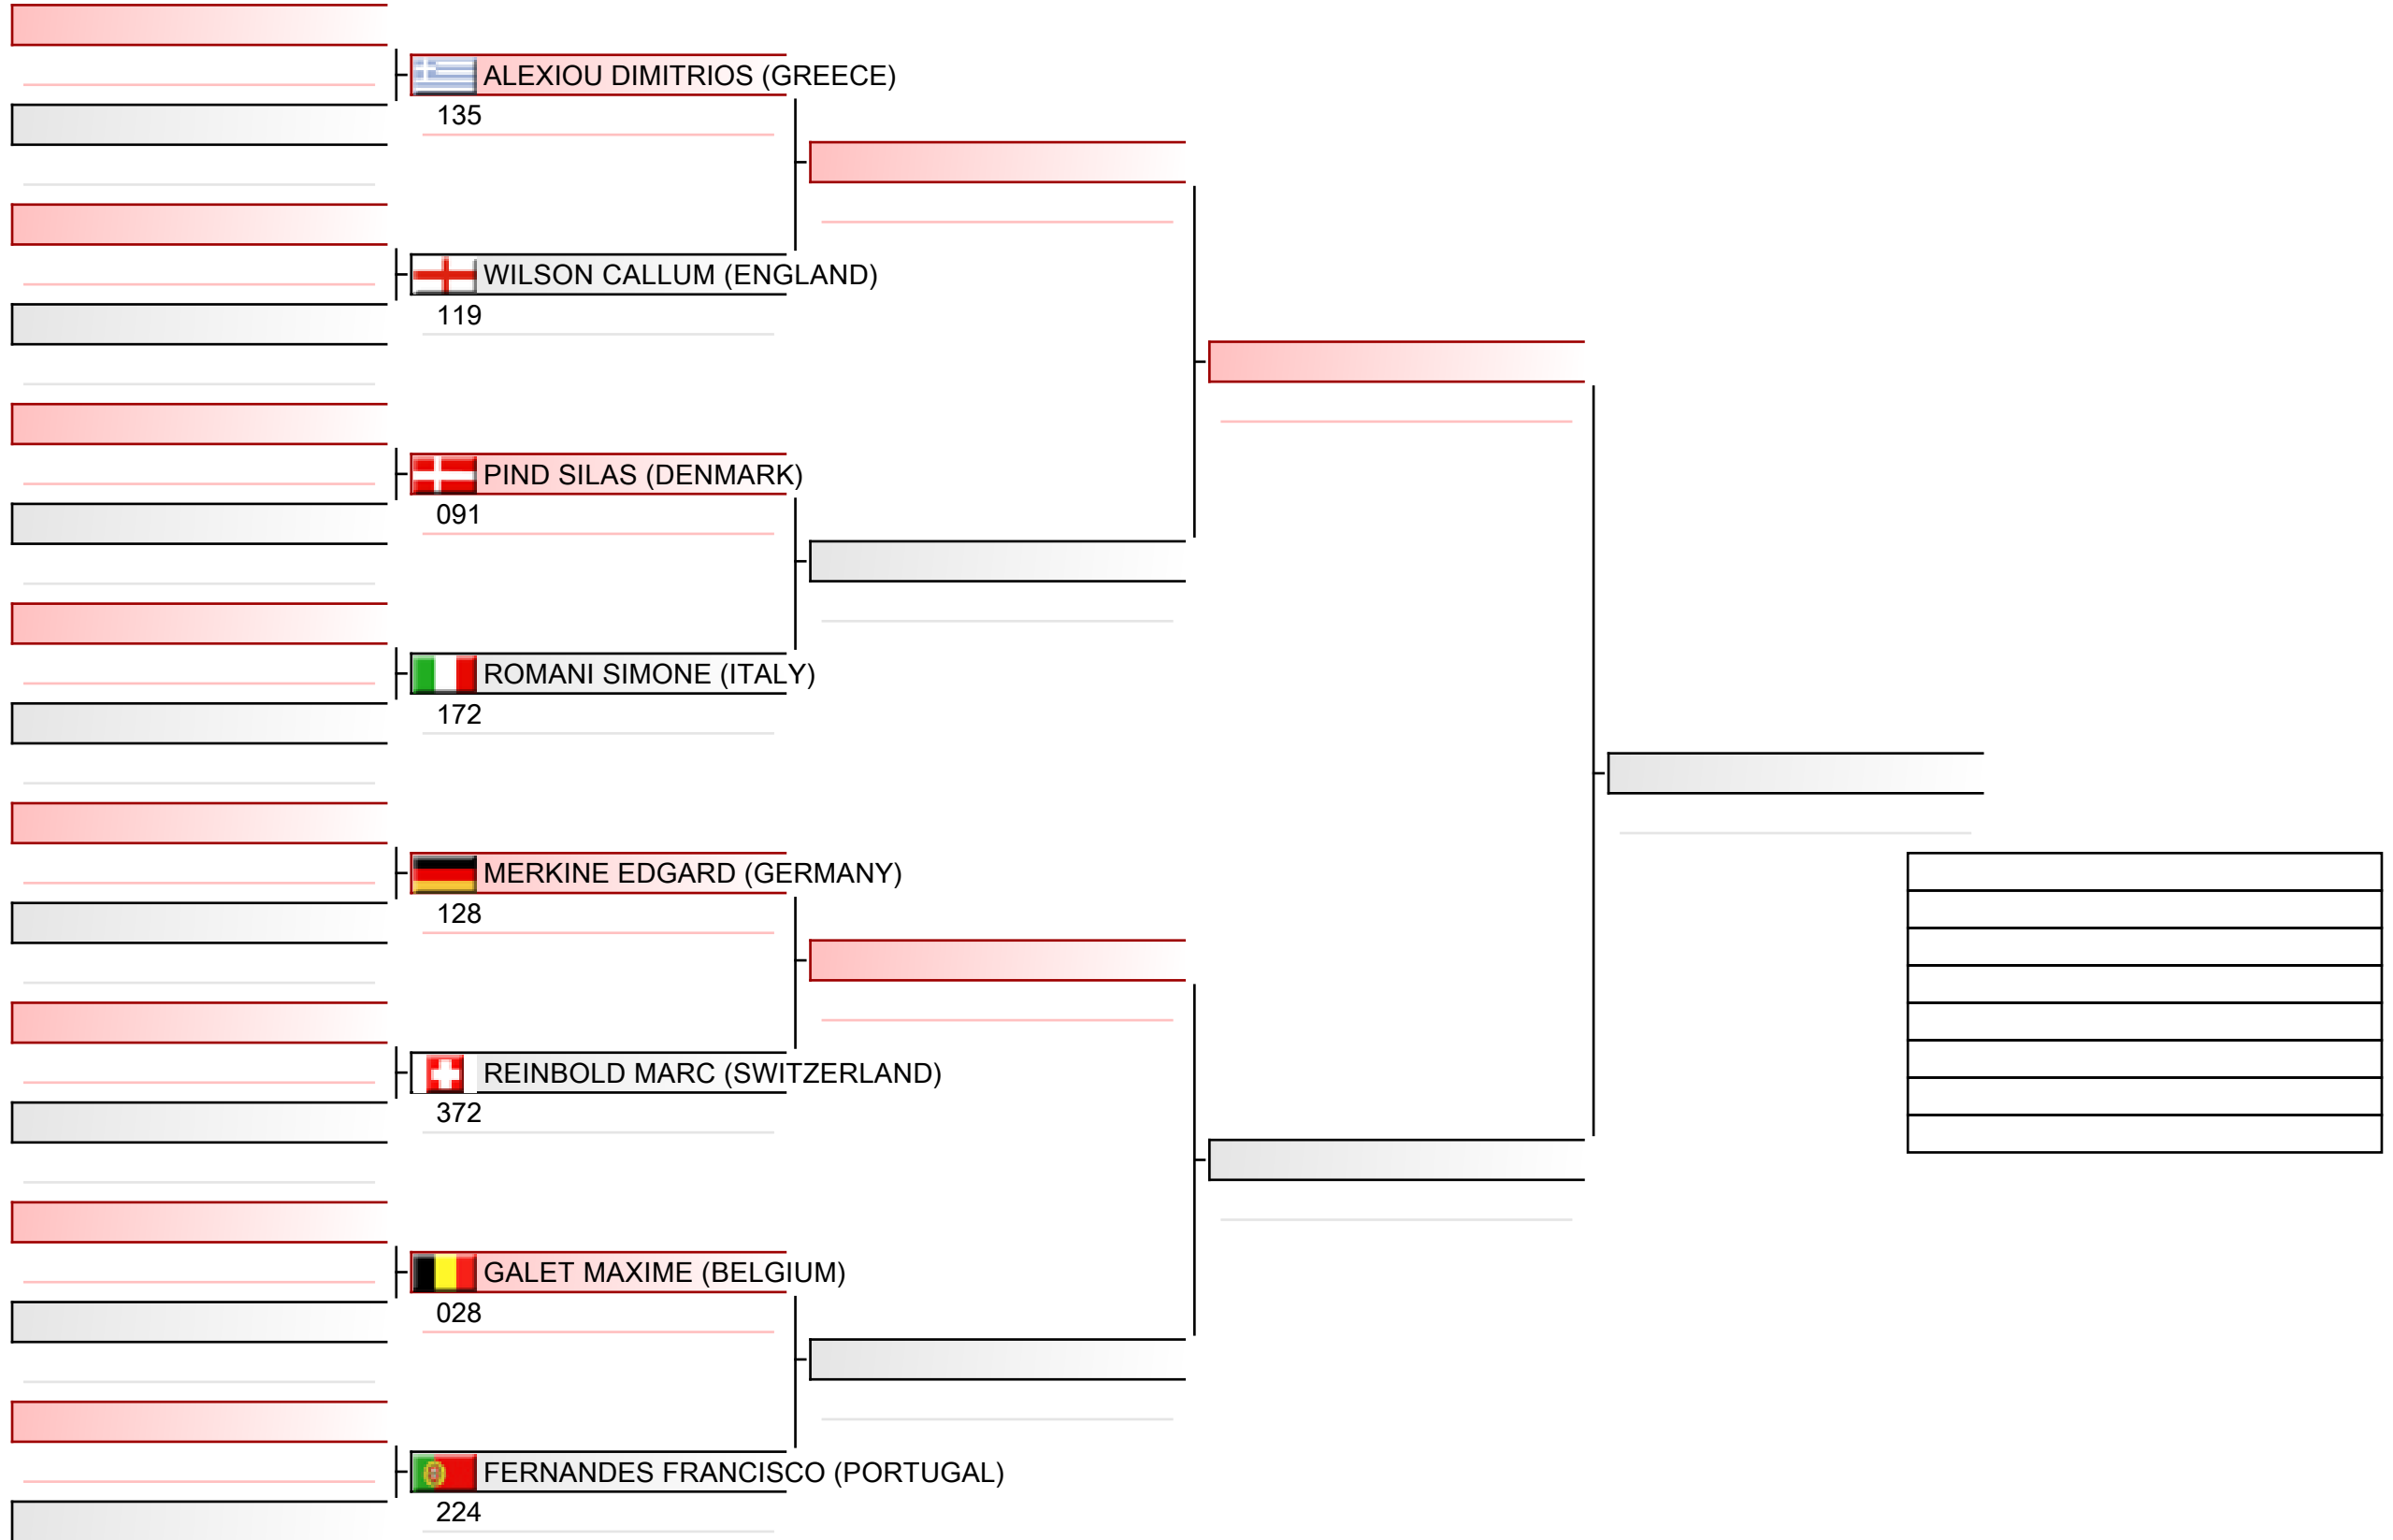

2022-12-04

Tatami
1 10:30

Pool
3/8

Senior men individual kumite

ESKA European Shotokan Karate-do Championship 2022, Grüzefeldstrasse 36, 8400 Winterthur, SUI

2022-12-04

Tatami
3 10:35

Pool
4/8