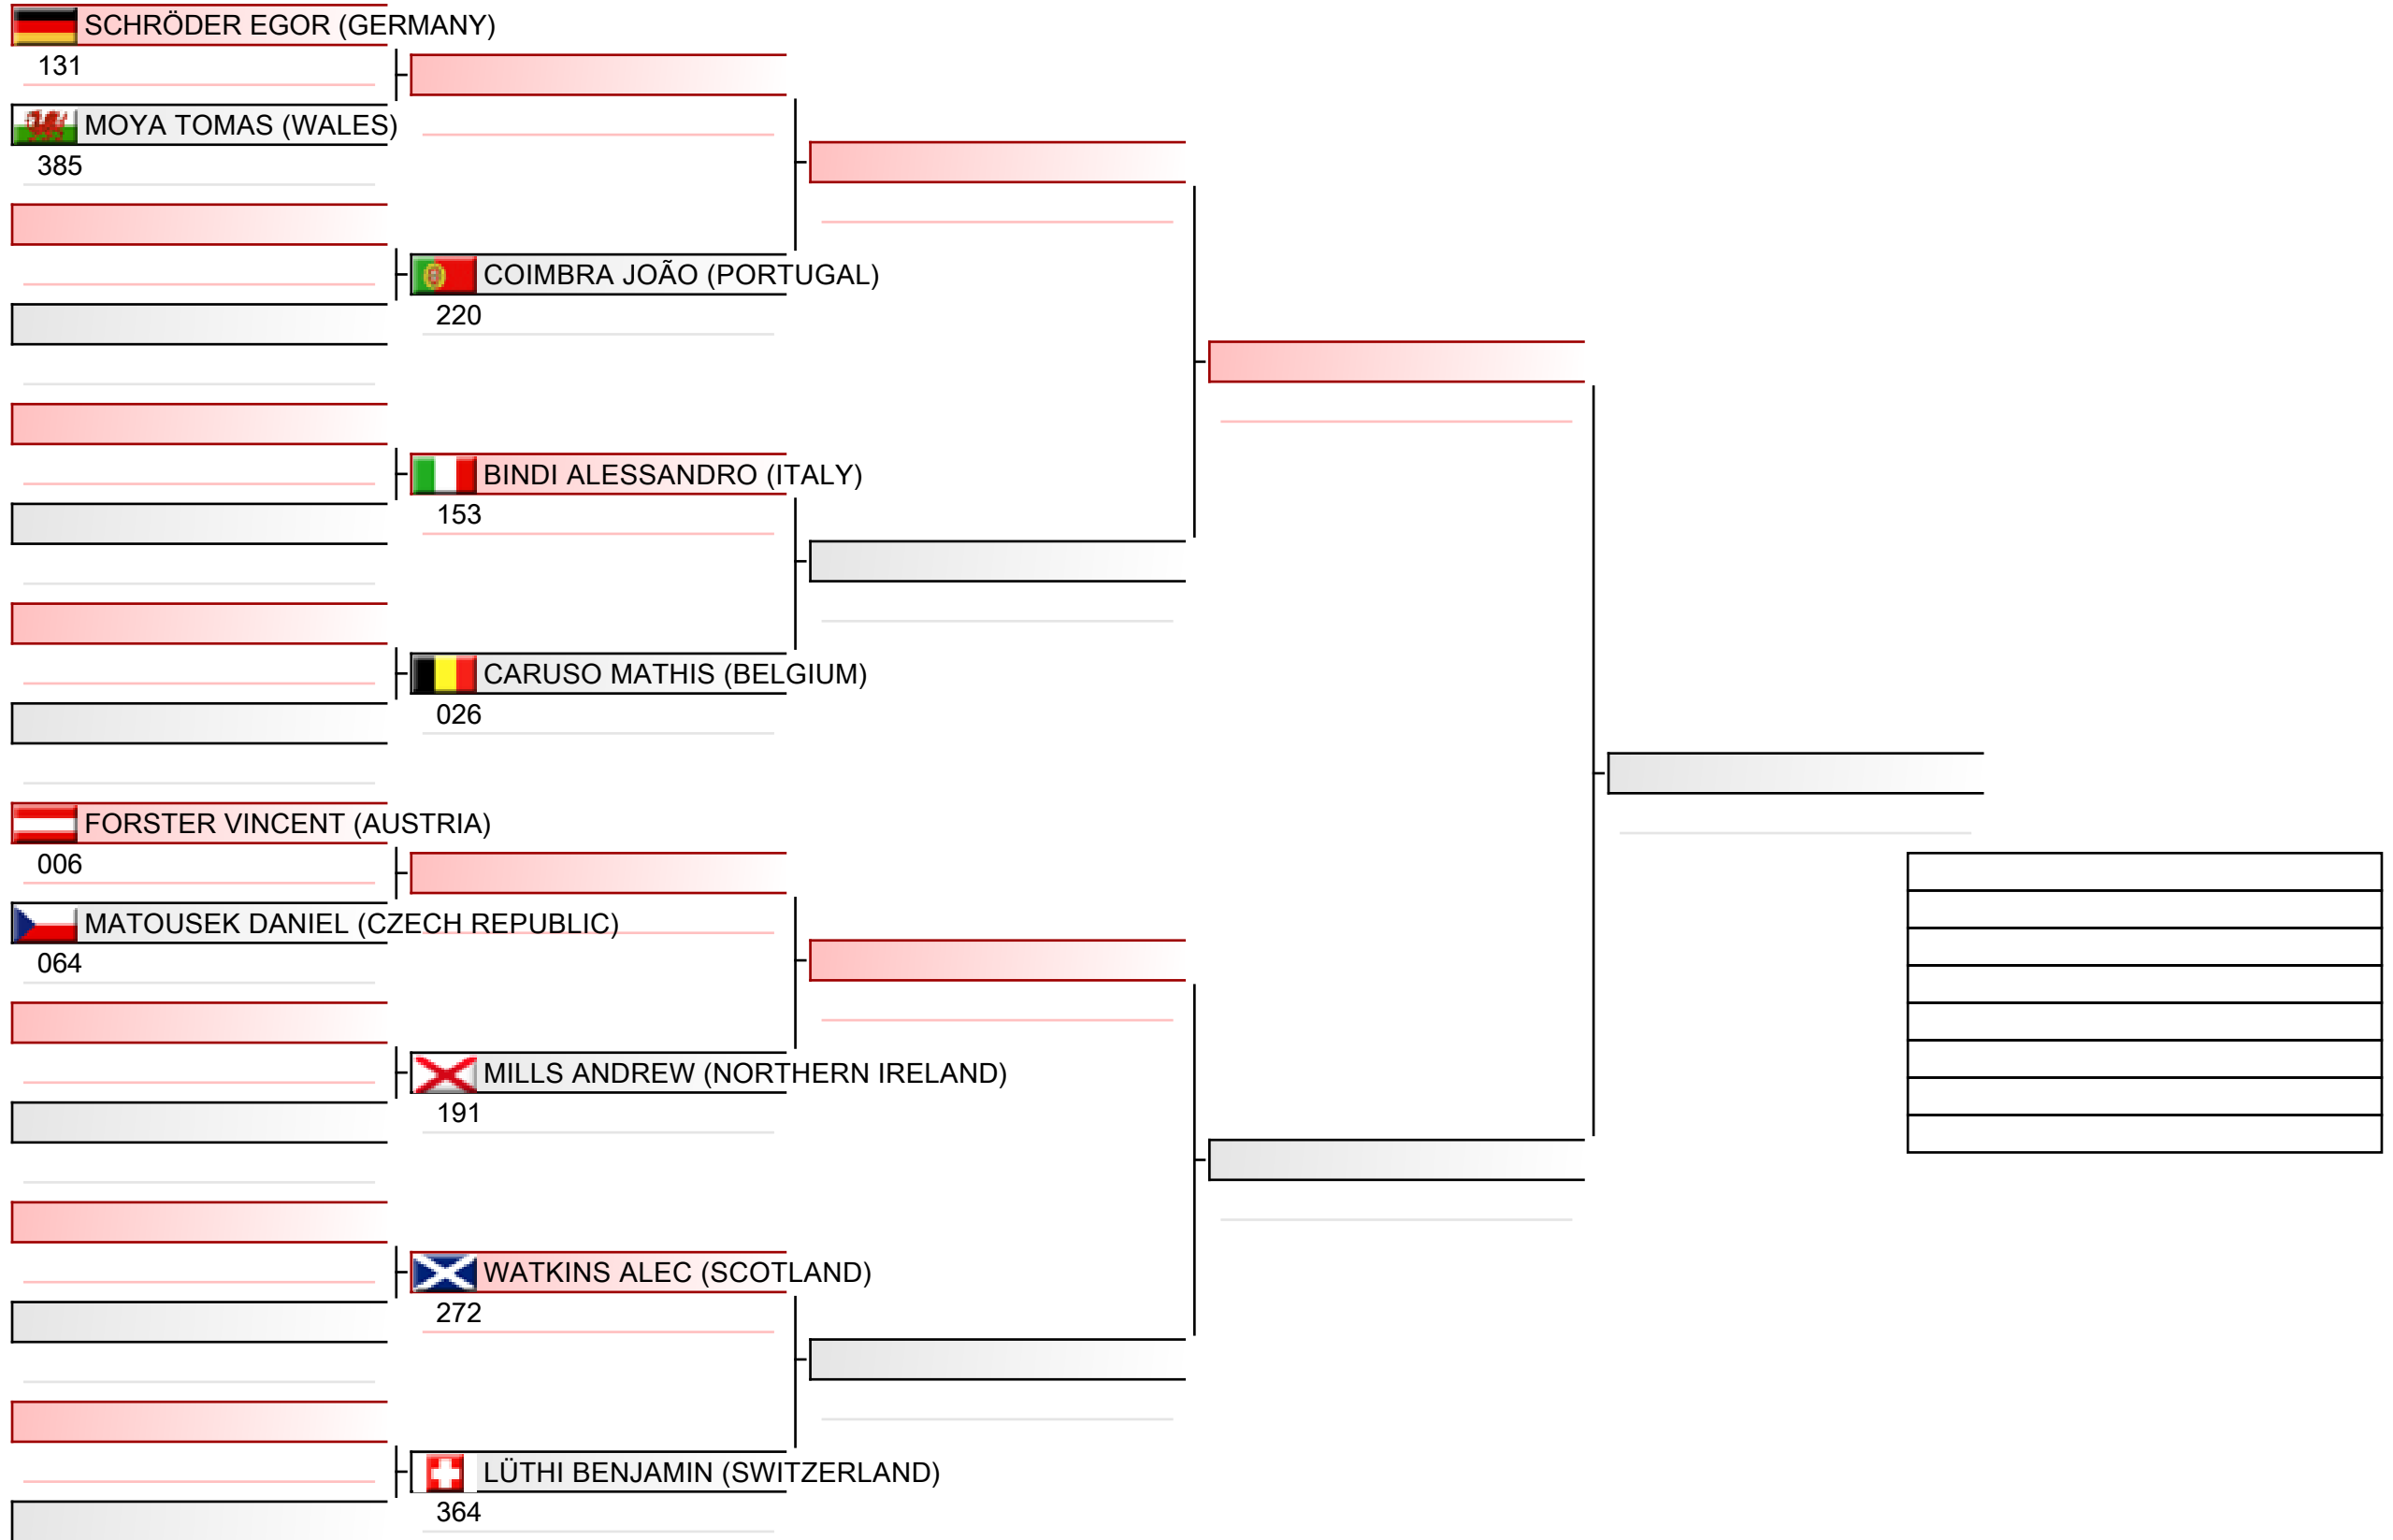

Senior men individual kata

ESKA European Shotokan Karate-do Championship 2022, Grüzefeldstrasse 36, 8400 Winterthur, SUI

2022-12-04

Tatami
1 09:30

Pool
1/4