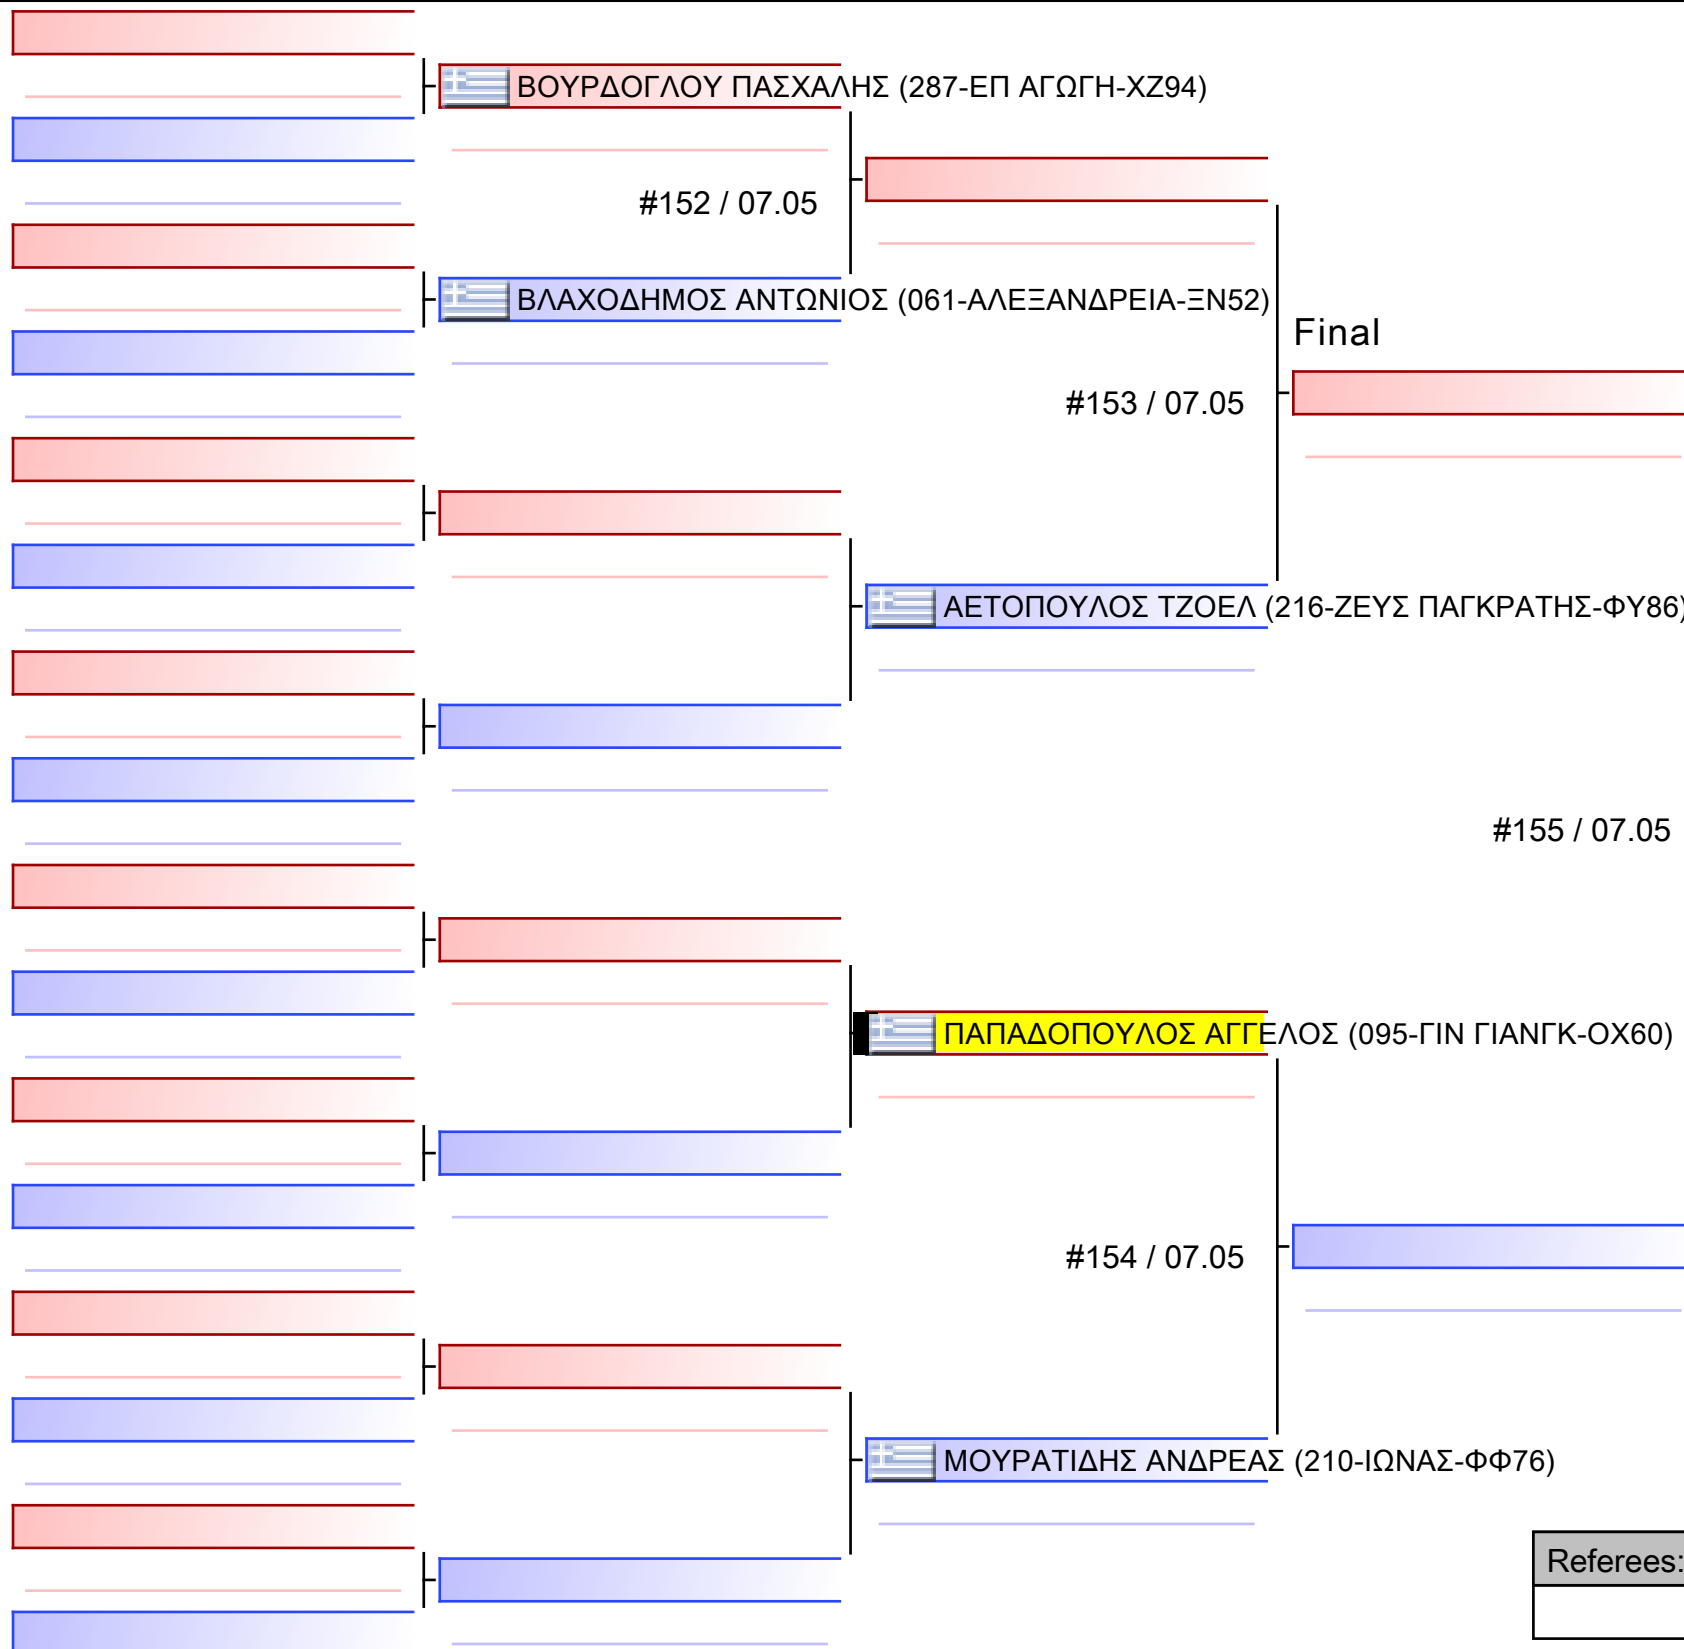

[Original]

Referees: