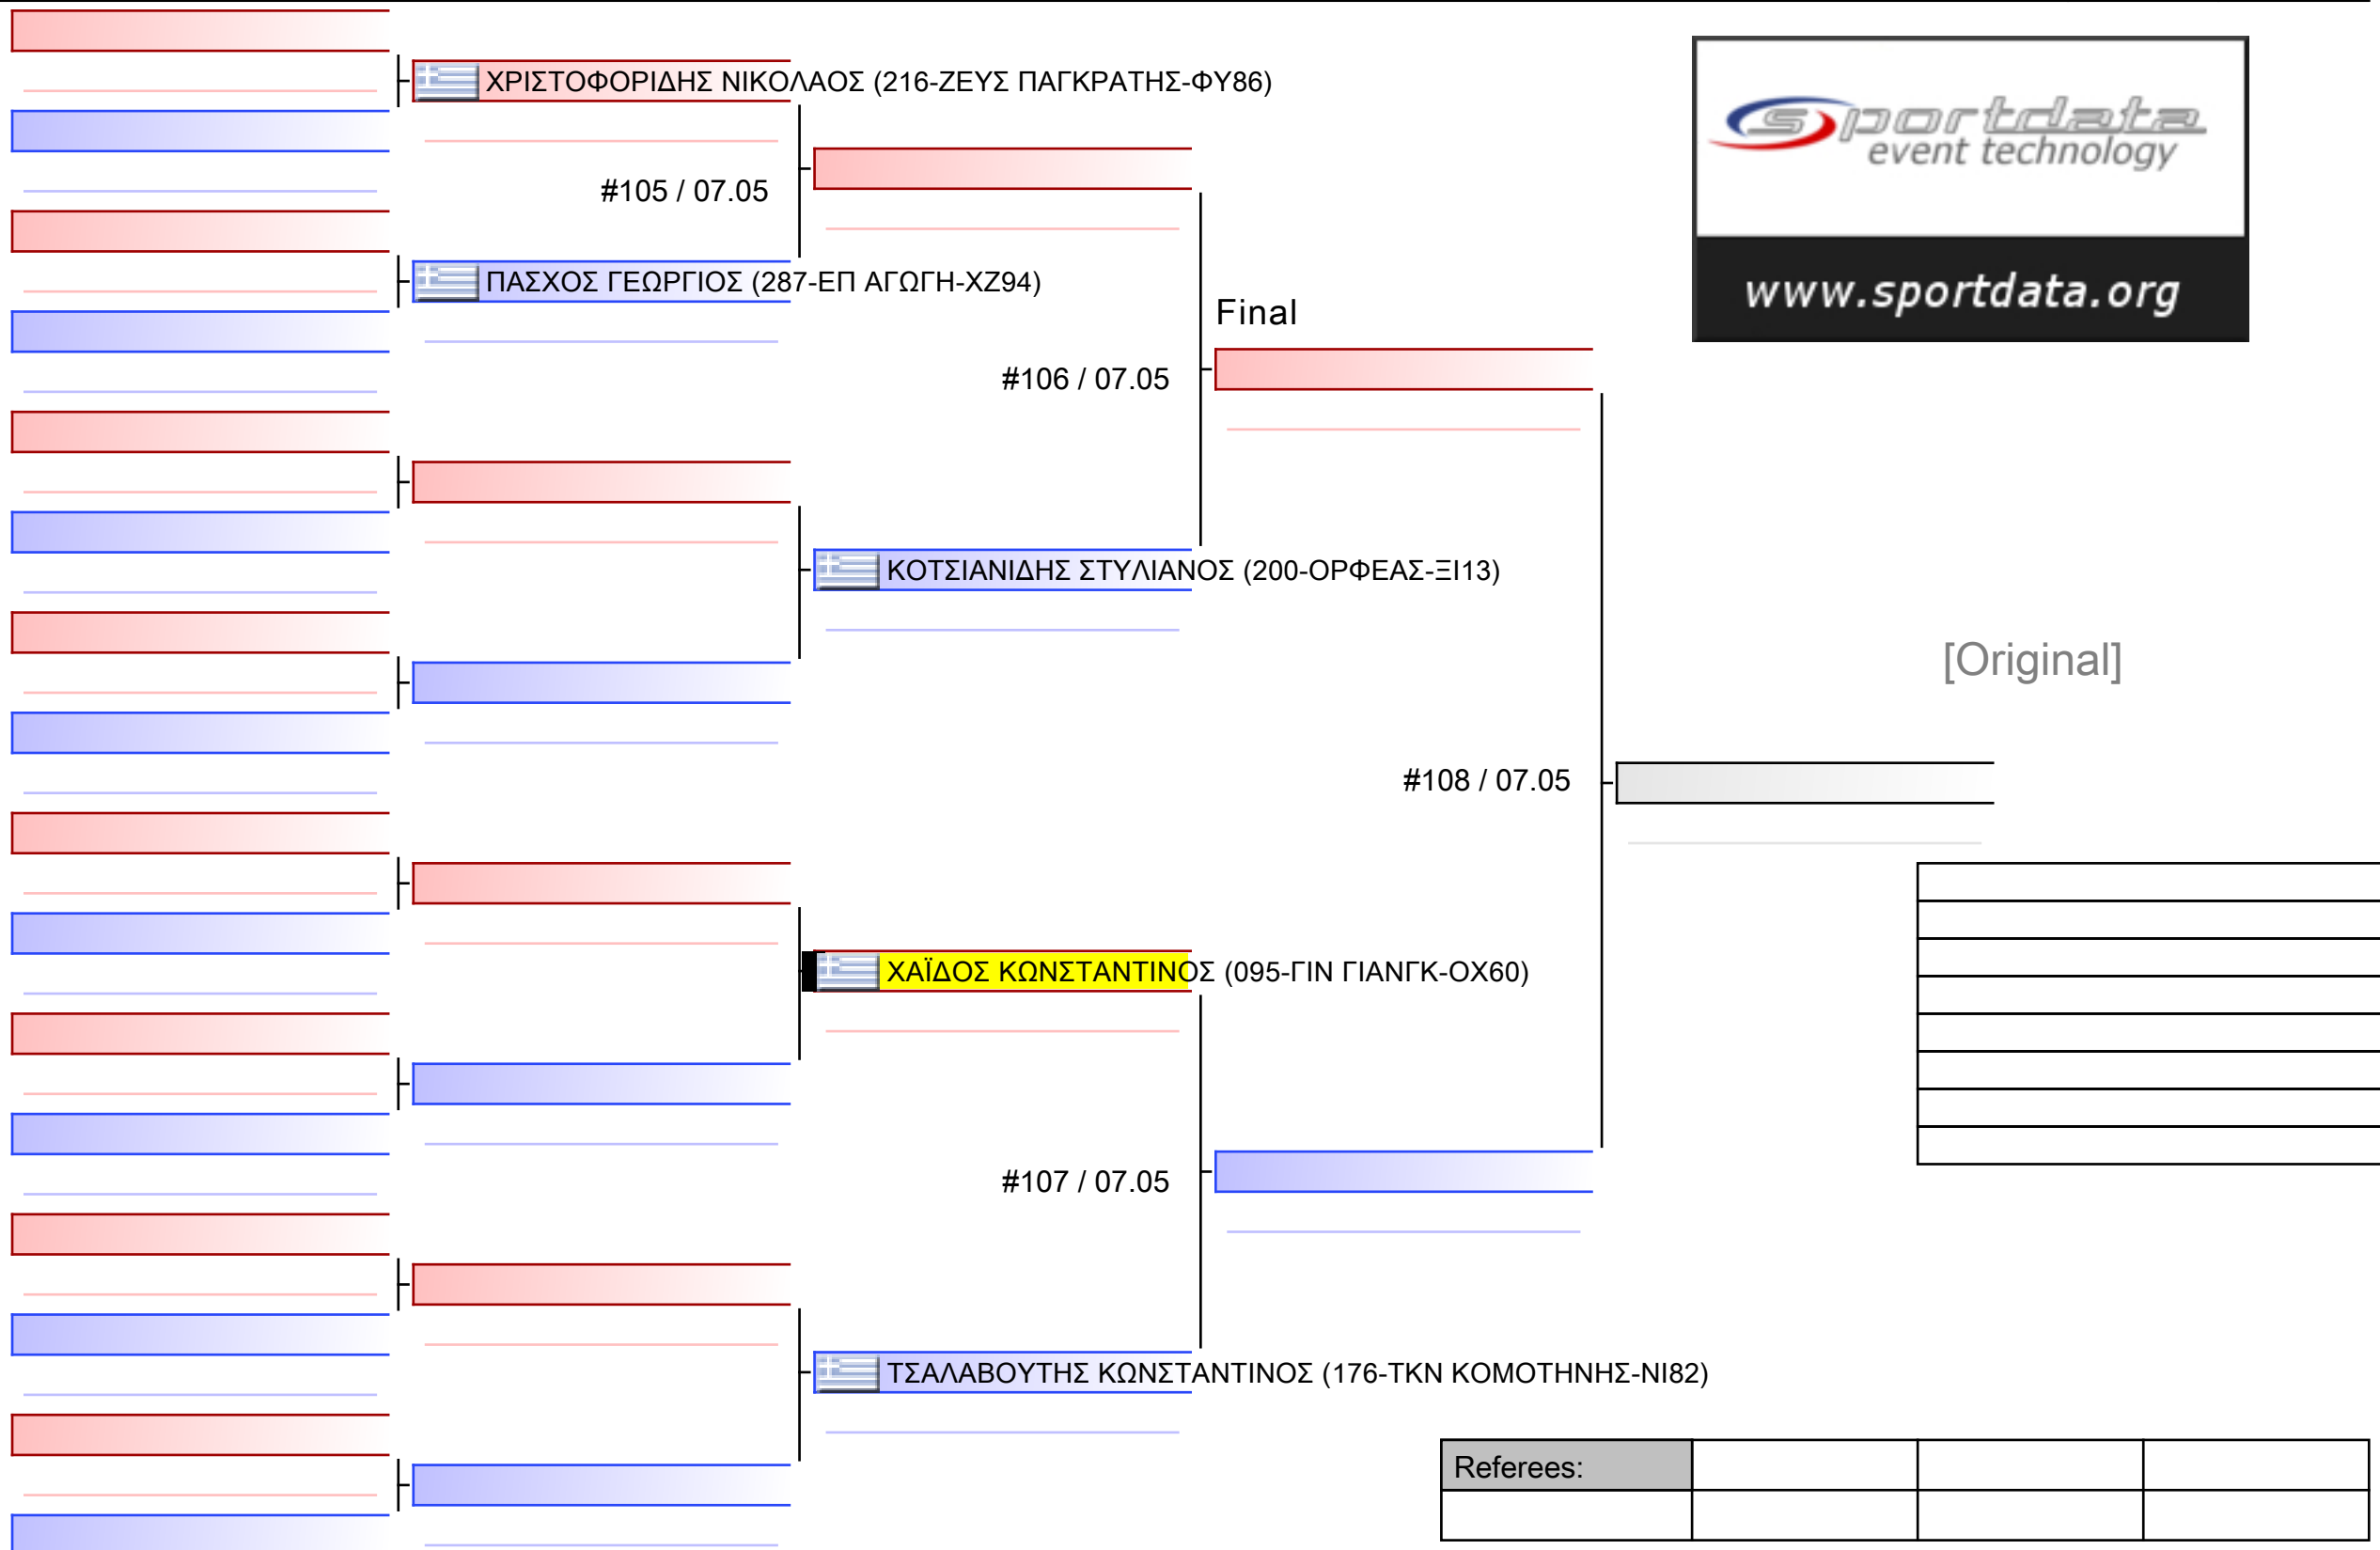

www.sportdata.org

[Original]