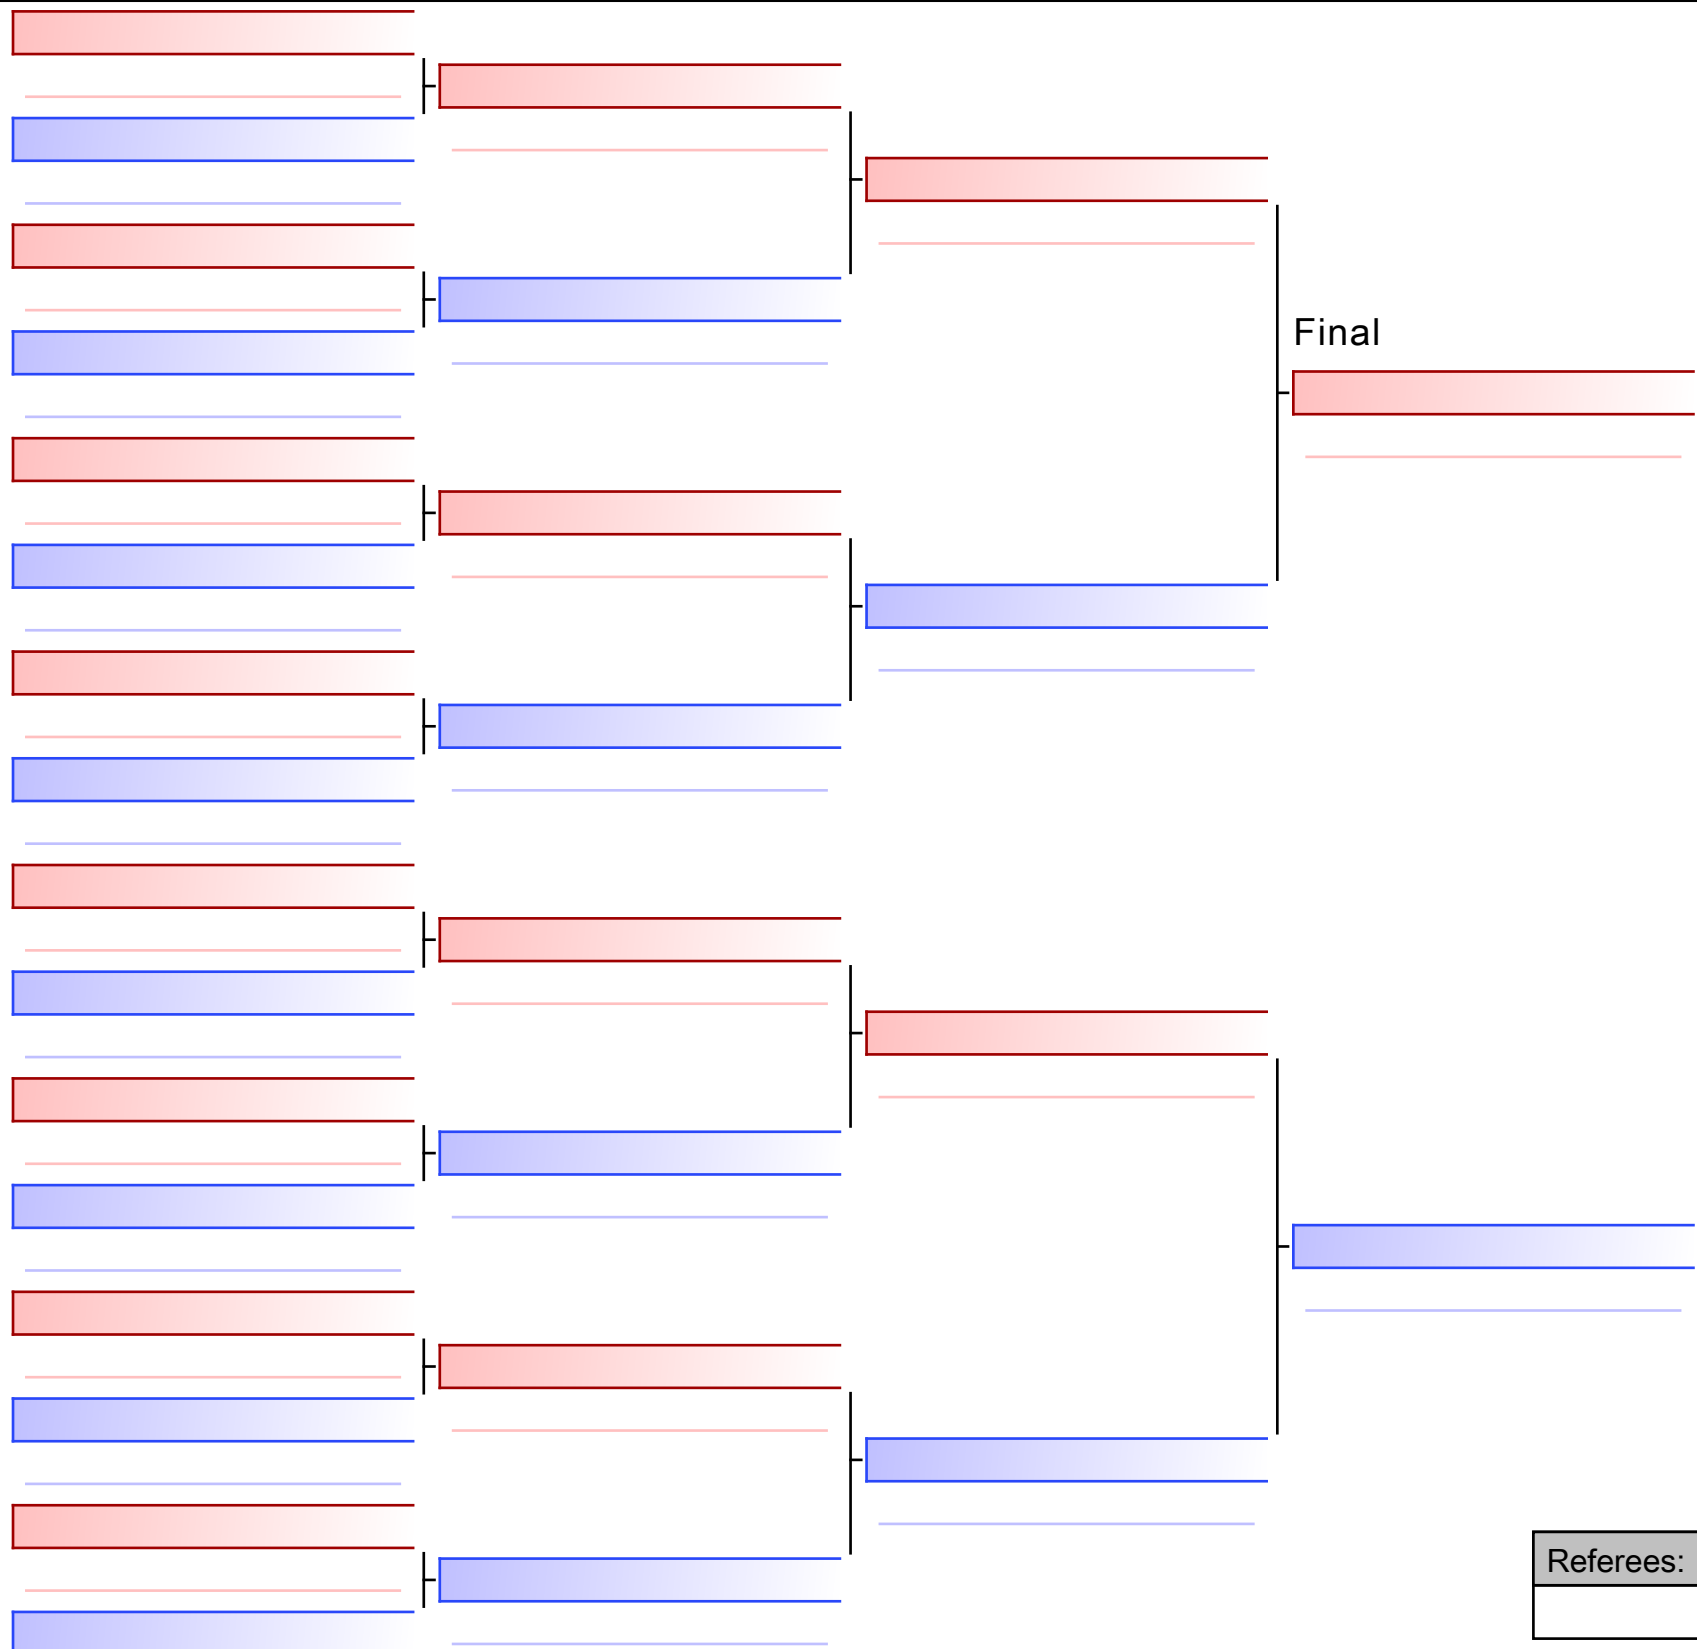

www.sportdata.org

Final

 **ΕΥΑΓΓΕΛΟΥ ΘΕΟΠΟΥΛΑ** (095-ΓΙΝ ΓΙΑΝΓΚ-ΟΧ60)

[Original]

#169 / 07.05

 **ΑΛΕΞΑΚΗ ΔΑΝΑΗ** (200-ΟΡΦΕΑΣ-ΞΙ13)

Referees:

[Original]

Table with 6 empty rows for recording match details.

Referees table with 4 columns and 2 rows.

[Original]

 **ΗΛΙΑΔΟΥ ΜΑΡΙΑ (095-ΓΙΝ ΓΙΑΝΓΚ-ΟΧ60)**

Referees:			

[Original]

Referees:			

[Original]