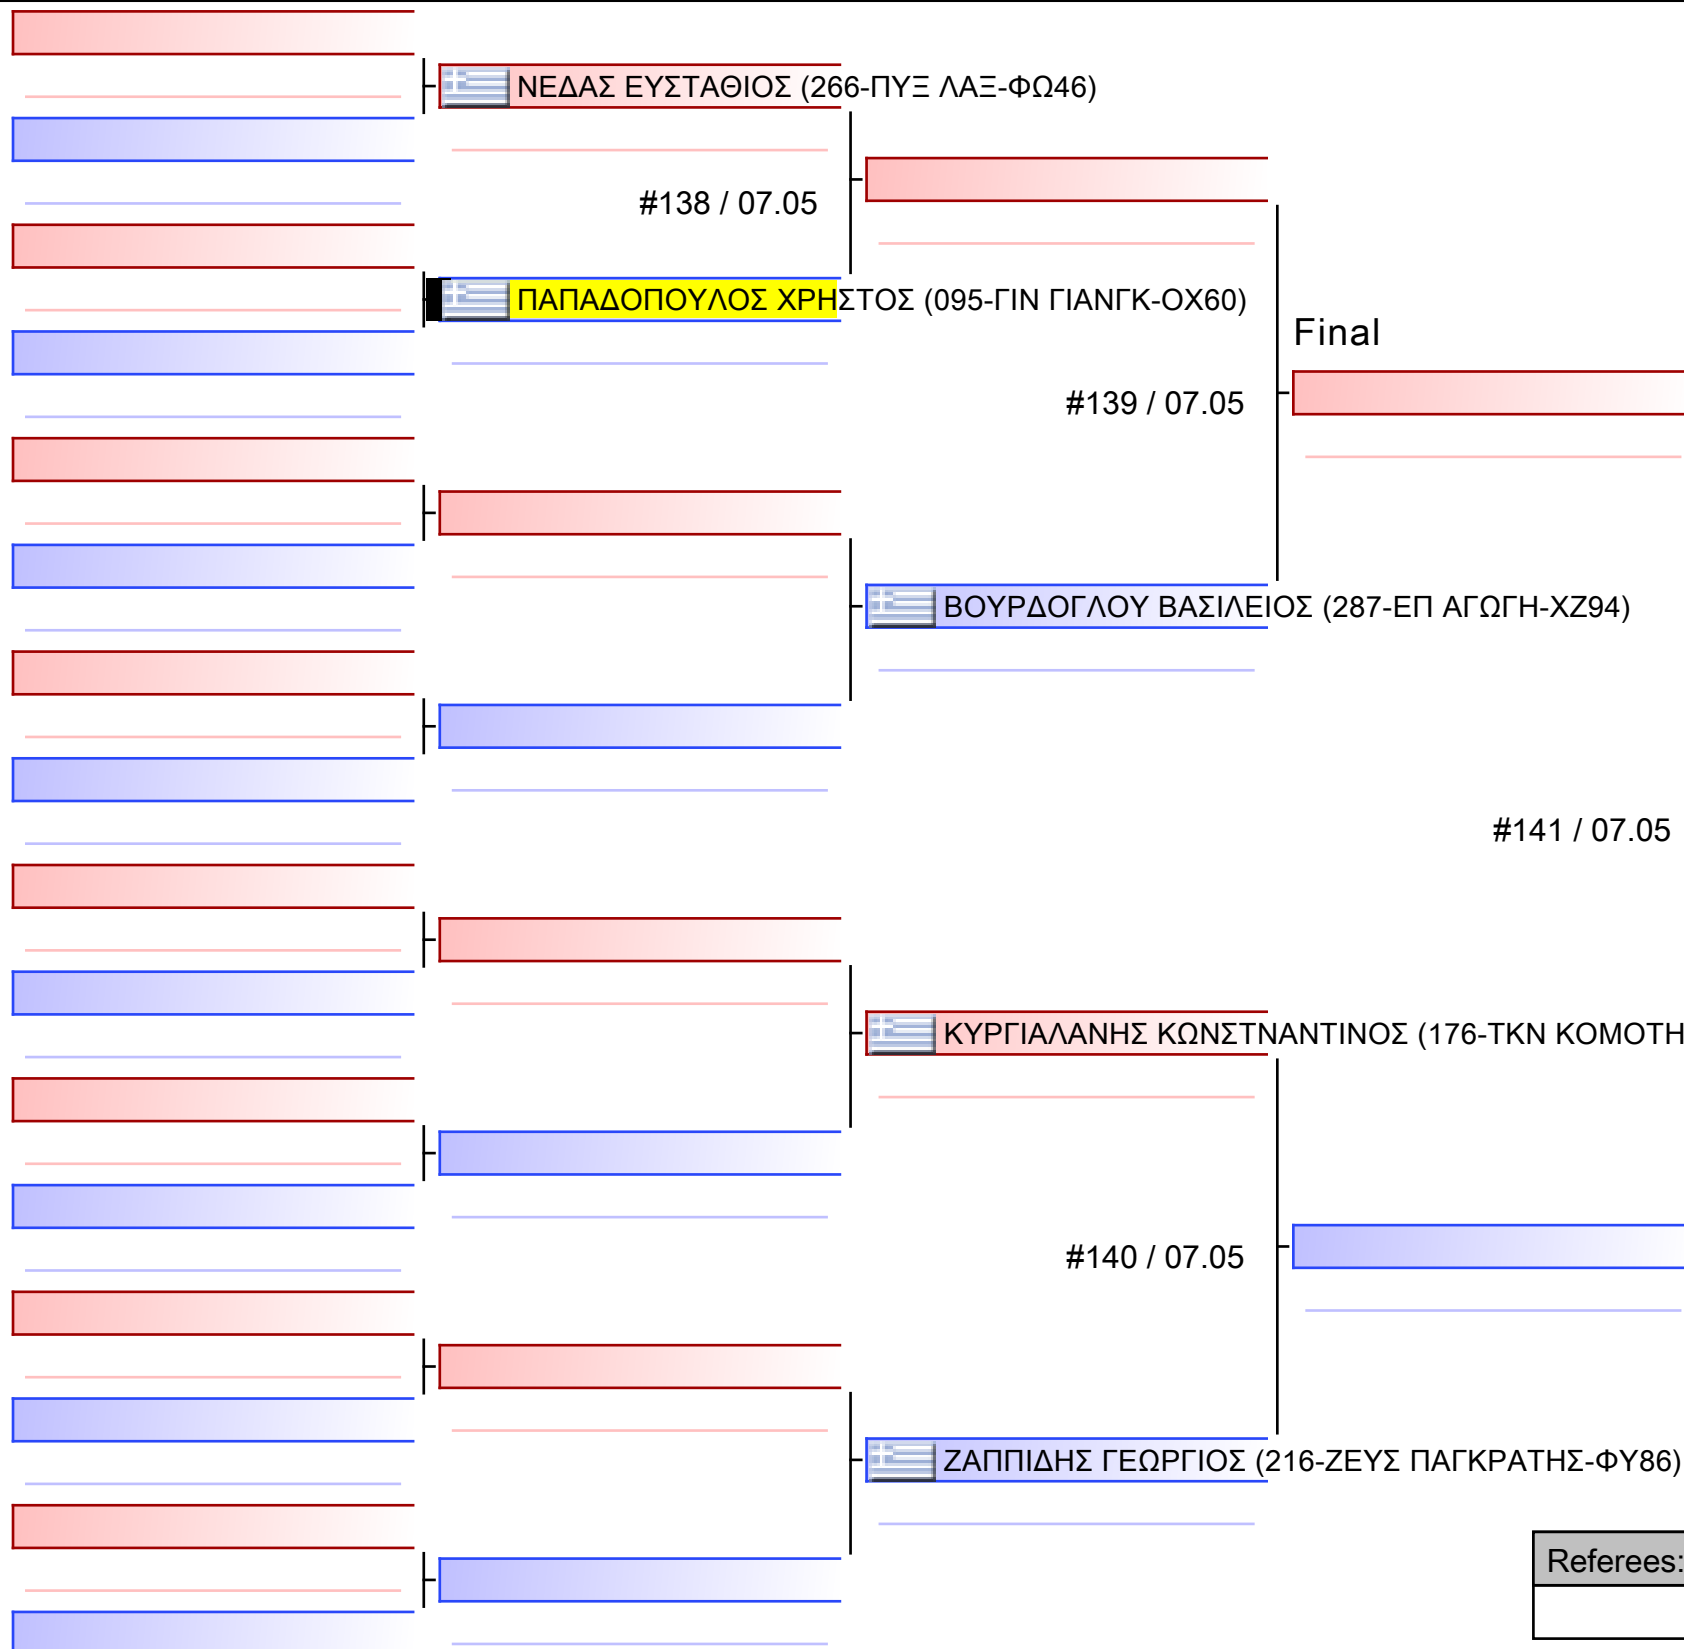

Table with 6 empty rows for recording match details.

Referees table with 4 columns and 2 rows.

[Original]

 **ΗΛΙΑΔΟΥ ΜΑΡΙΑ (095-ΓΙΝ ΓΙΑΝΓΚ-ΟΧ60)**

Referees:			

[Original]

Referees:			

[Original]

Referees:			

Final

NTABARHS XPHCTOC (061-ΑΛΕΞΑΝΔΡΕΙΑ-ΞΝ52)

#191 / 07.05

[Original]

ΤΡΙΑΝΤΑΦΥΛΛΙΔΗΣ ΓΕΩΡΓΙΟΣ (095-ΓΙΝ ΓΙΑΝΓΚ-ΟΧ60)

Referees:			

[Original]

Referees:			

[Original]

Referees:			

[Original]

Referees:			

[Original]

Referees:			

[Original]