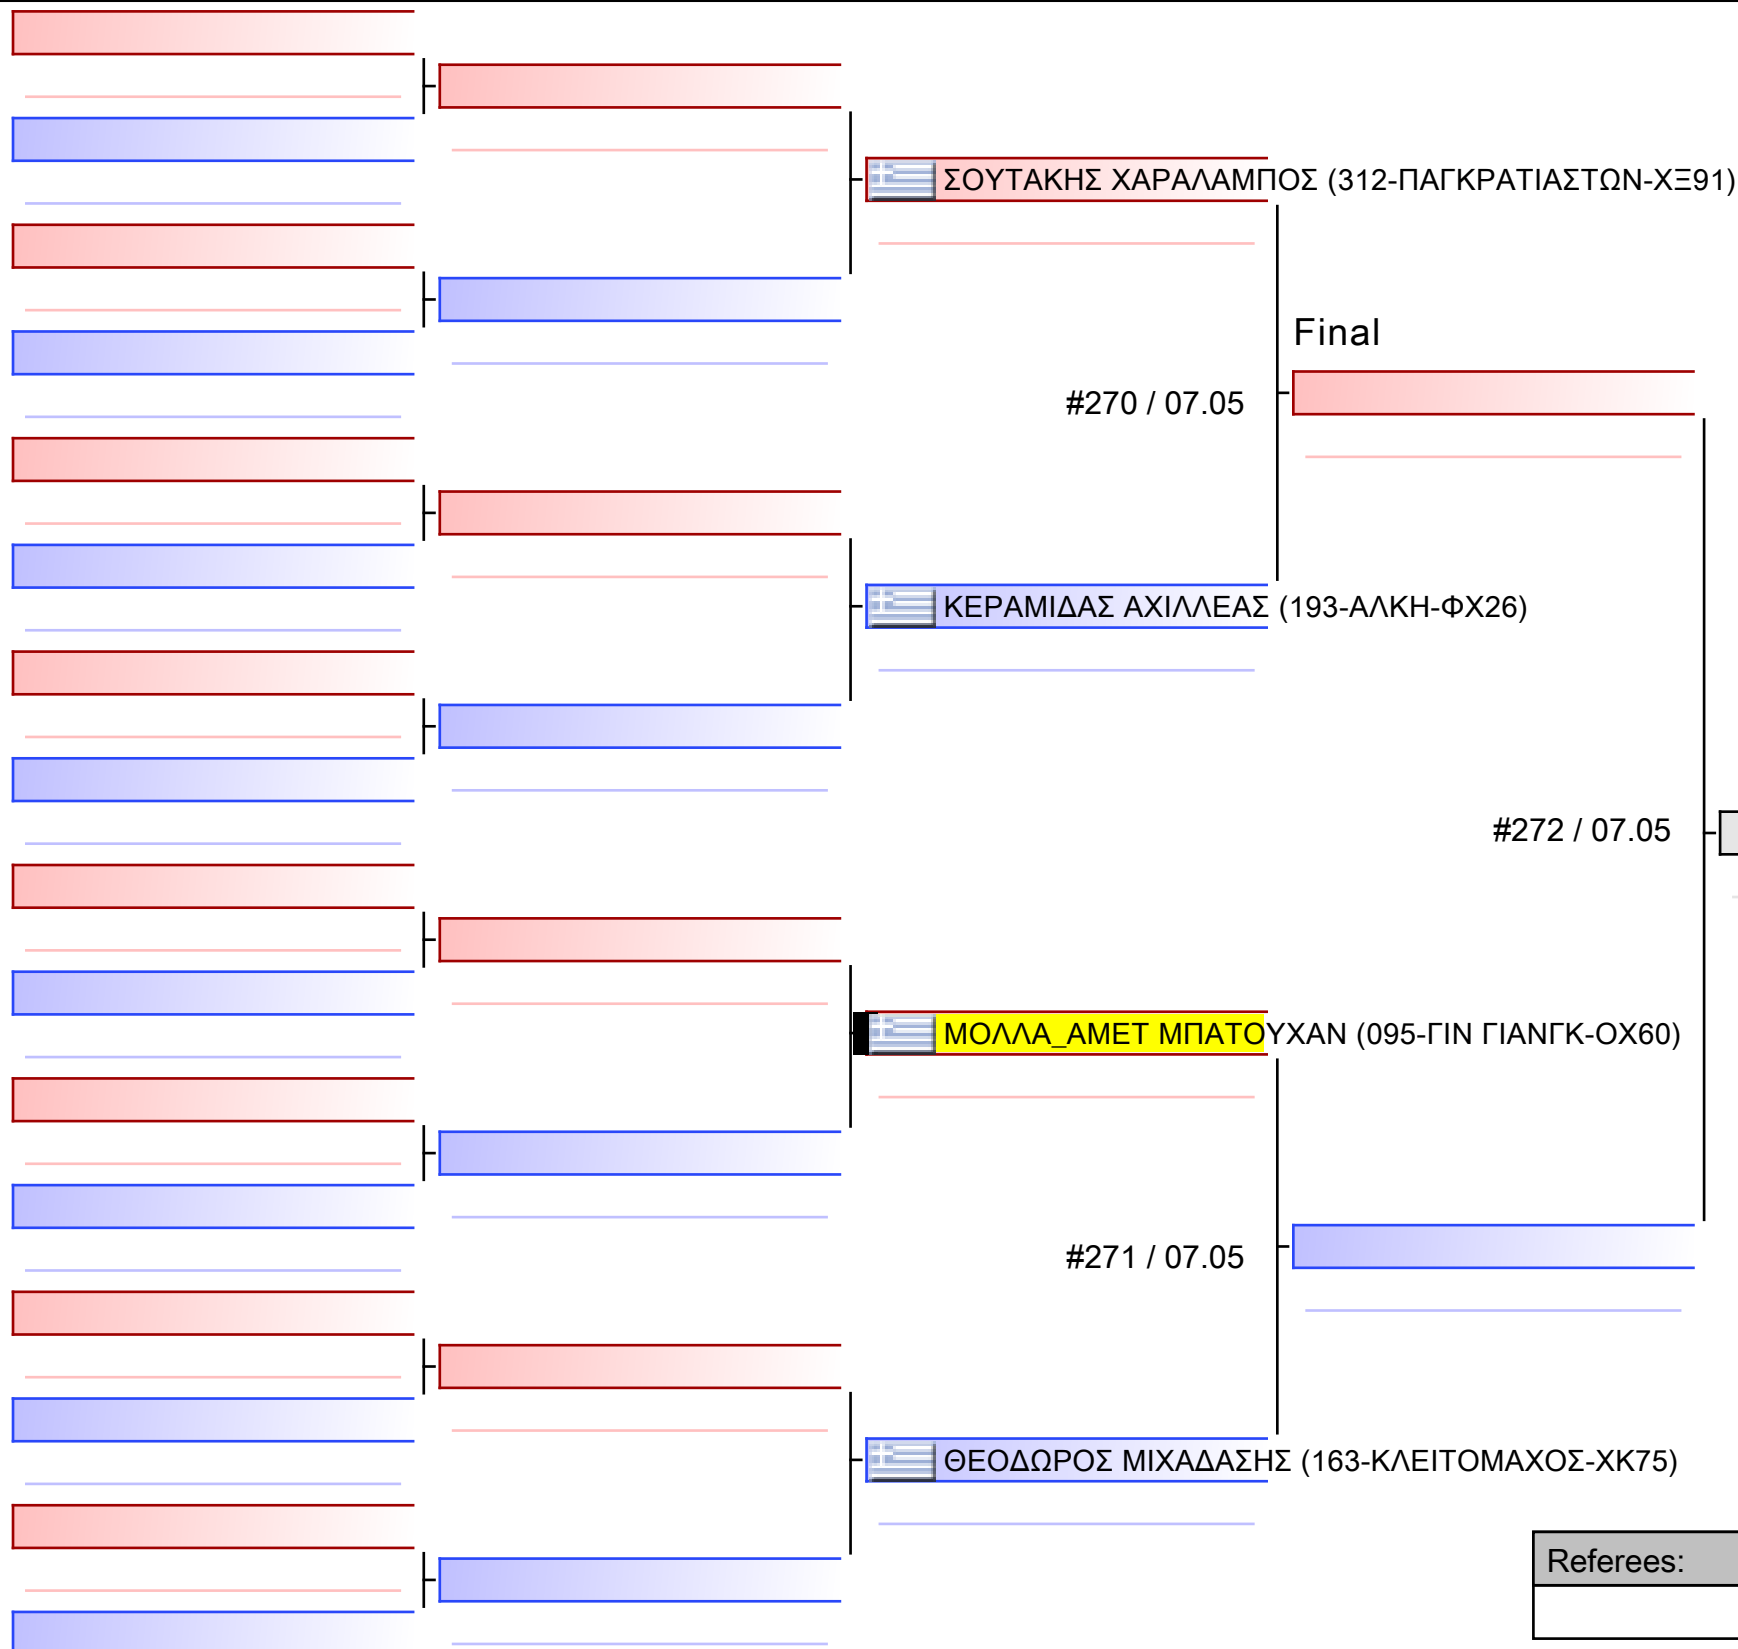

Table with 6 empty rows for recording match details.

Referees table with 4 columns and 2 rows.

[Original]

 **ΗΛΙΑΔΟΥ ΜΑΡΙΑ (095-ΓΙΝ ΓΙΑΝΓΚ-ΟΧ60)**

Referees:			

[Original]

Referees:			

[Original]

Referees:			

[Original]

Referees:			

www.sportdata.org

[Original]

[Original]

Referees:			

[Original]

Referees:			

[Original]

Referees:			