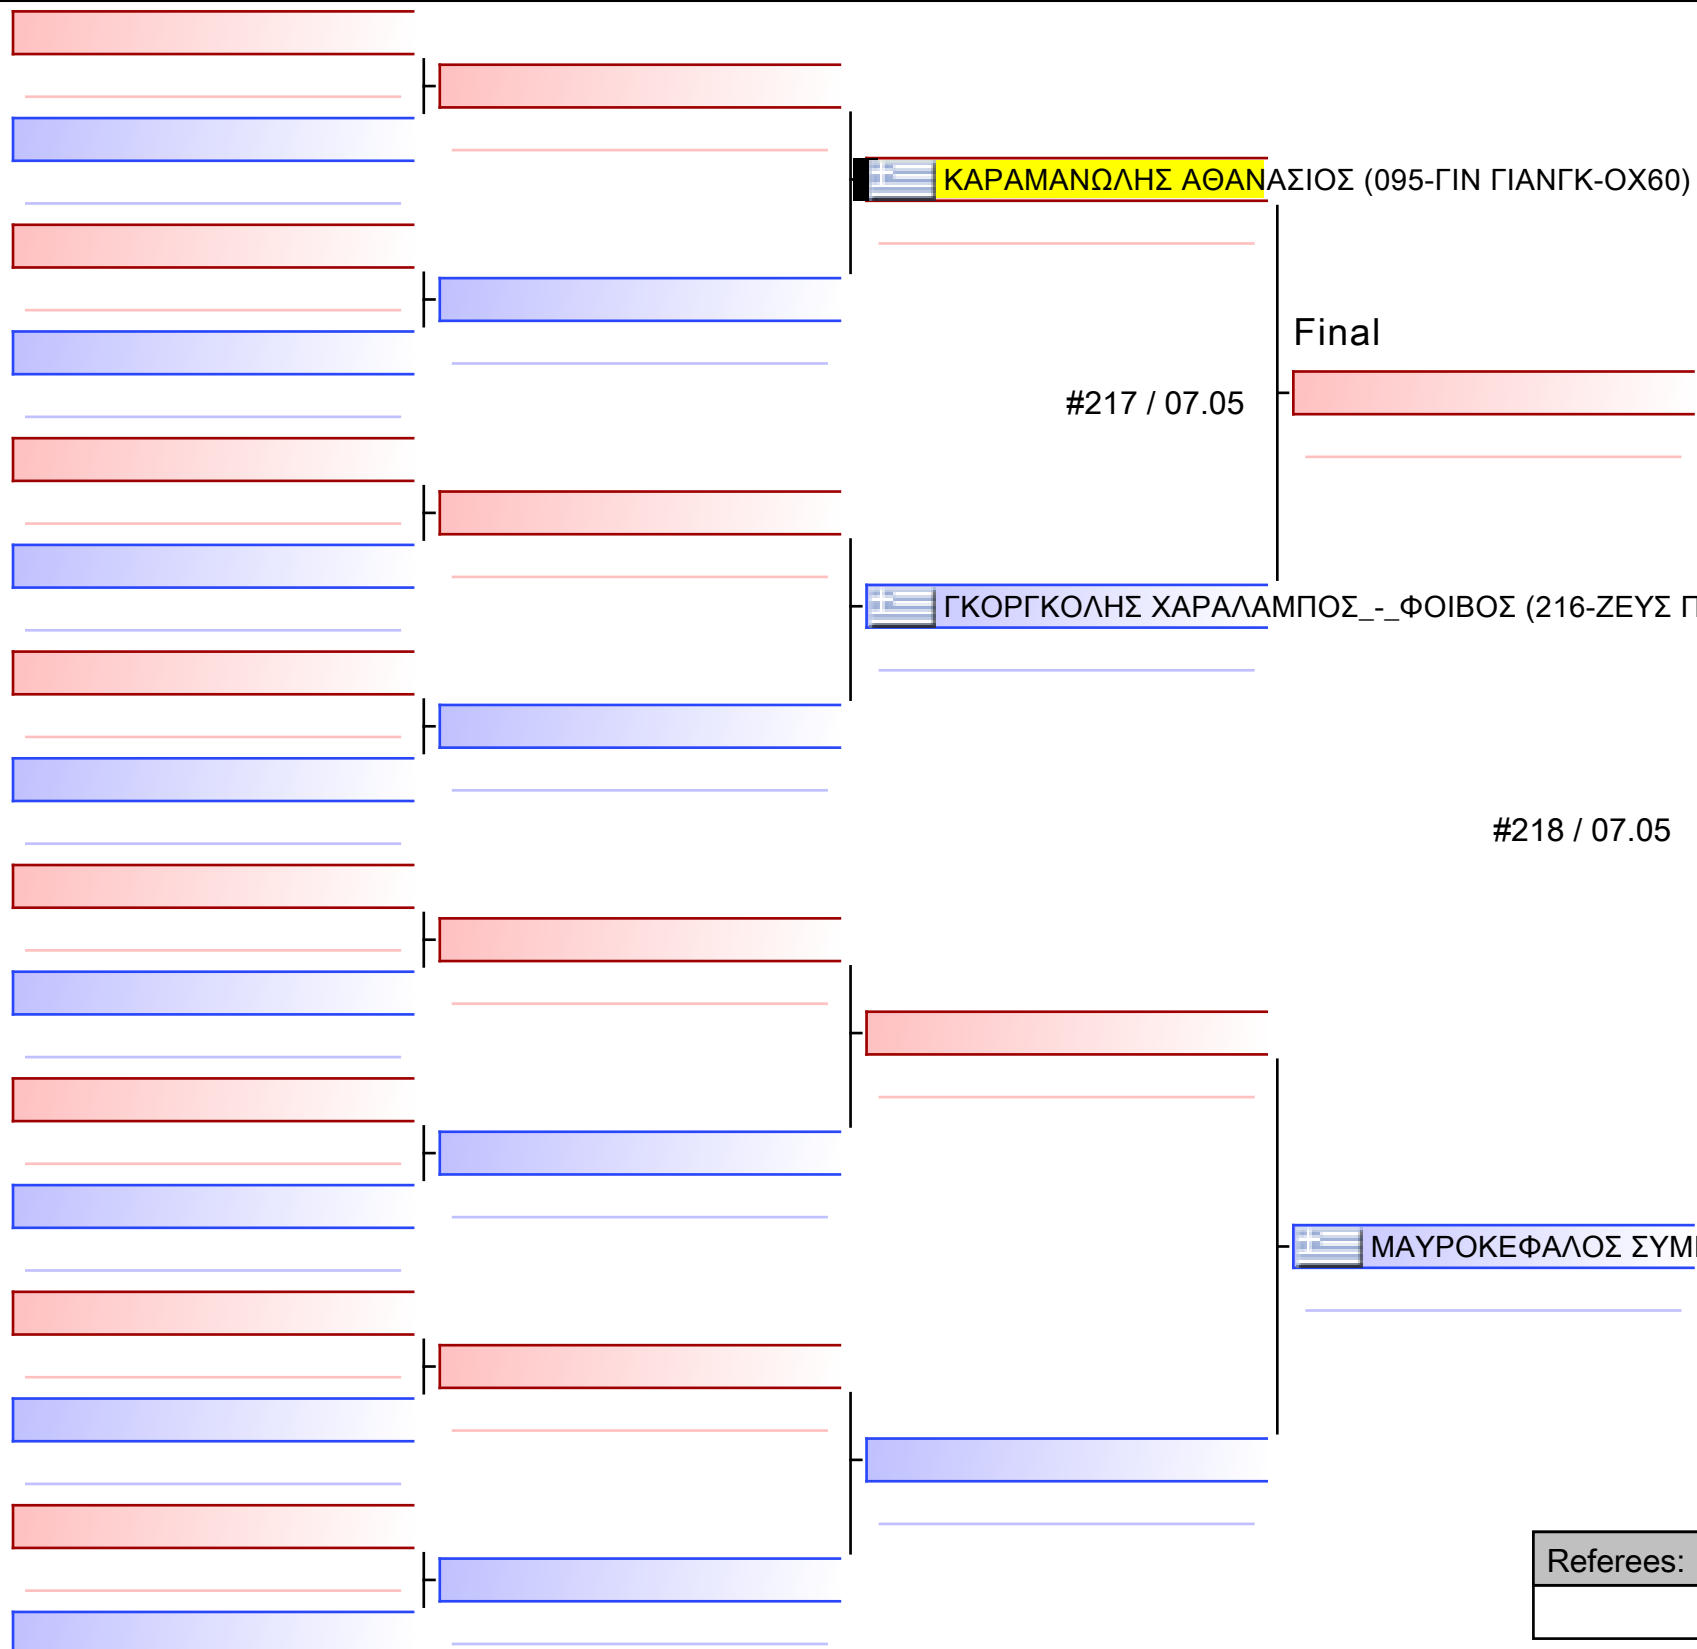

[Original]

Referees: