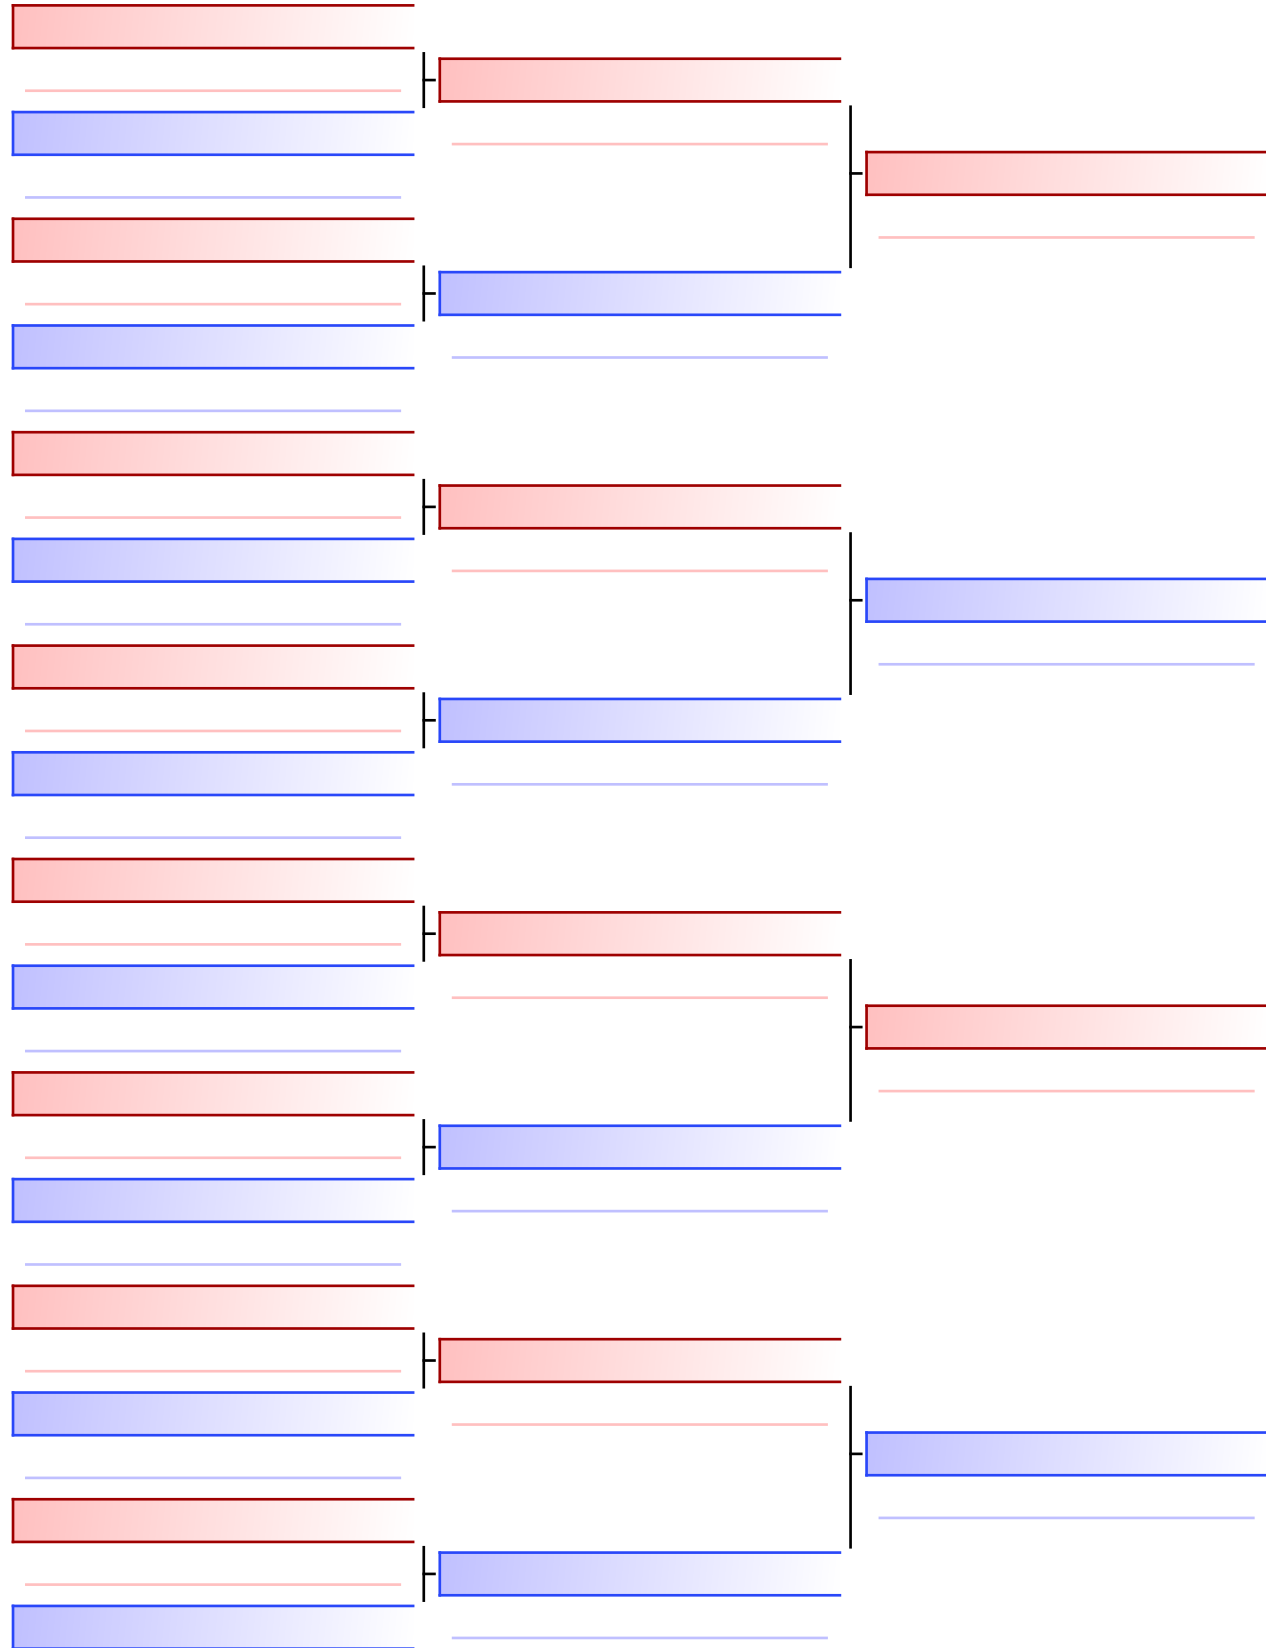

ΚΥΜΙΤΕ ΠΑΙΔΩΝ 11 ΕΤΩΝ 9-8-7 ΚΥU -35KG G2

ΚΥΠΕΛΛΟ ΕΓΧΡΩΜΩΝ & ΜΑΥΡΩΝ ΖΩΝΩΝ – ΧΑΛΚΙΔΑ 2023, Αθλητικό Κέντρο Κανήθου, 34100 Χαλκίδα, GRE - 560-ΧΟ68

2023-11-25

Tatami
7 17:25

Pool
1/1

Final

ΤΣΕΛΕΠΗΣ ΜΙΧΑΗΛ-ΑΓΓΕΛΟΣ (064-ΞΛ72)

ΜΑΛΑΓΑΣ ΑΛΕΞΑΝΔΡΟΣ (560-ΧΟ68)

[Original]

Referees: