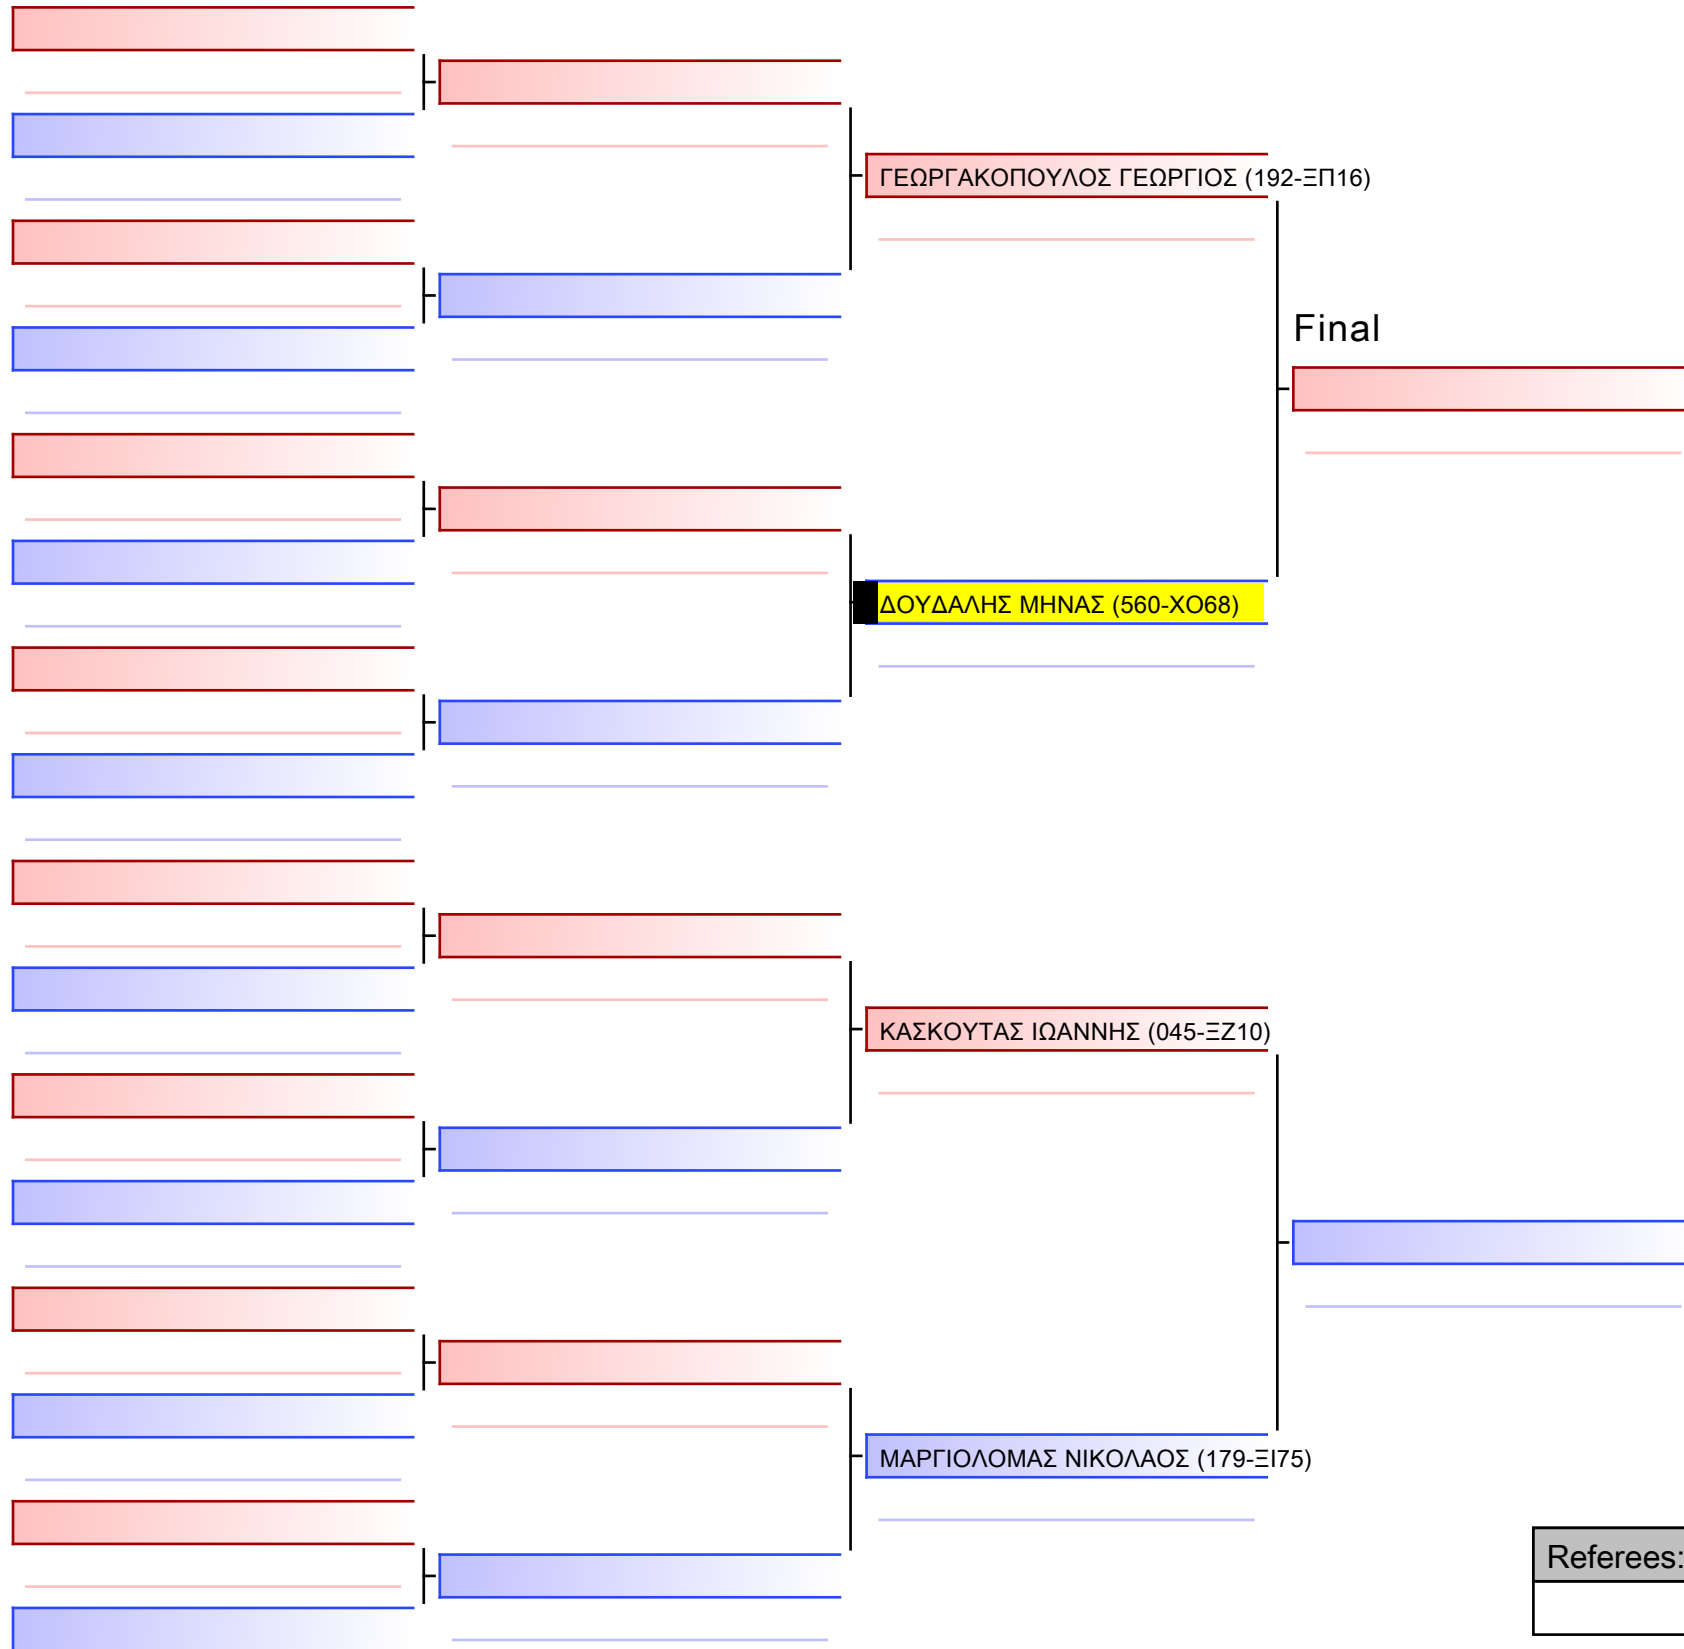

2023-11-25

Tatami
5 16:55

Pool
1/1

[Original]

Referees:			

Final

[Original]

Referees:			