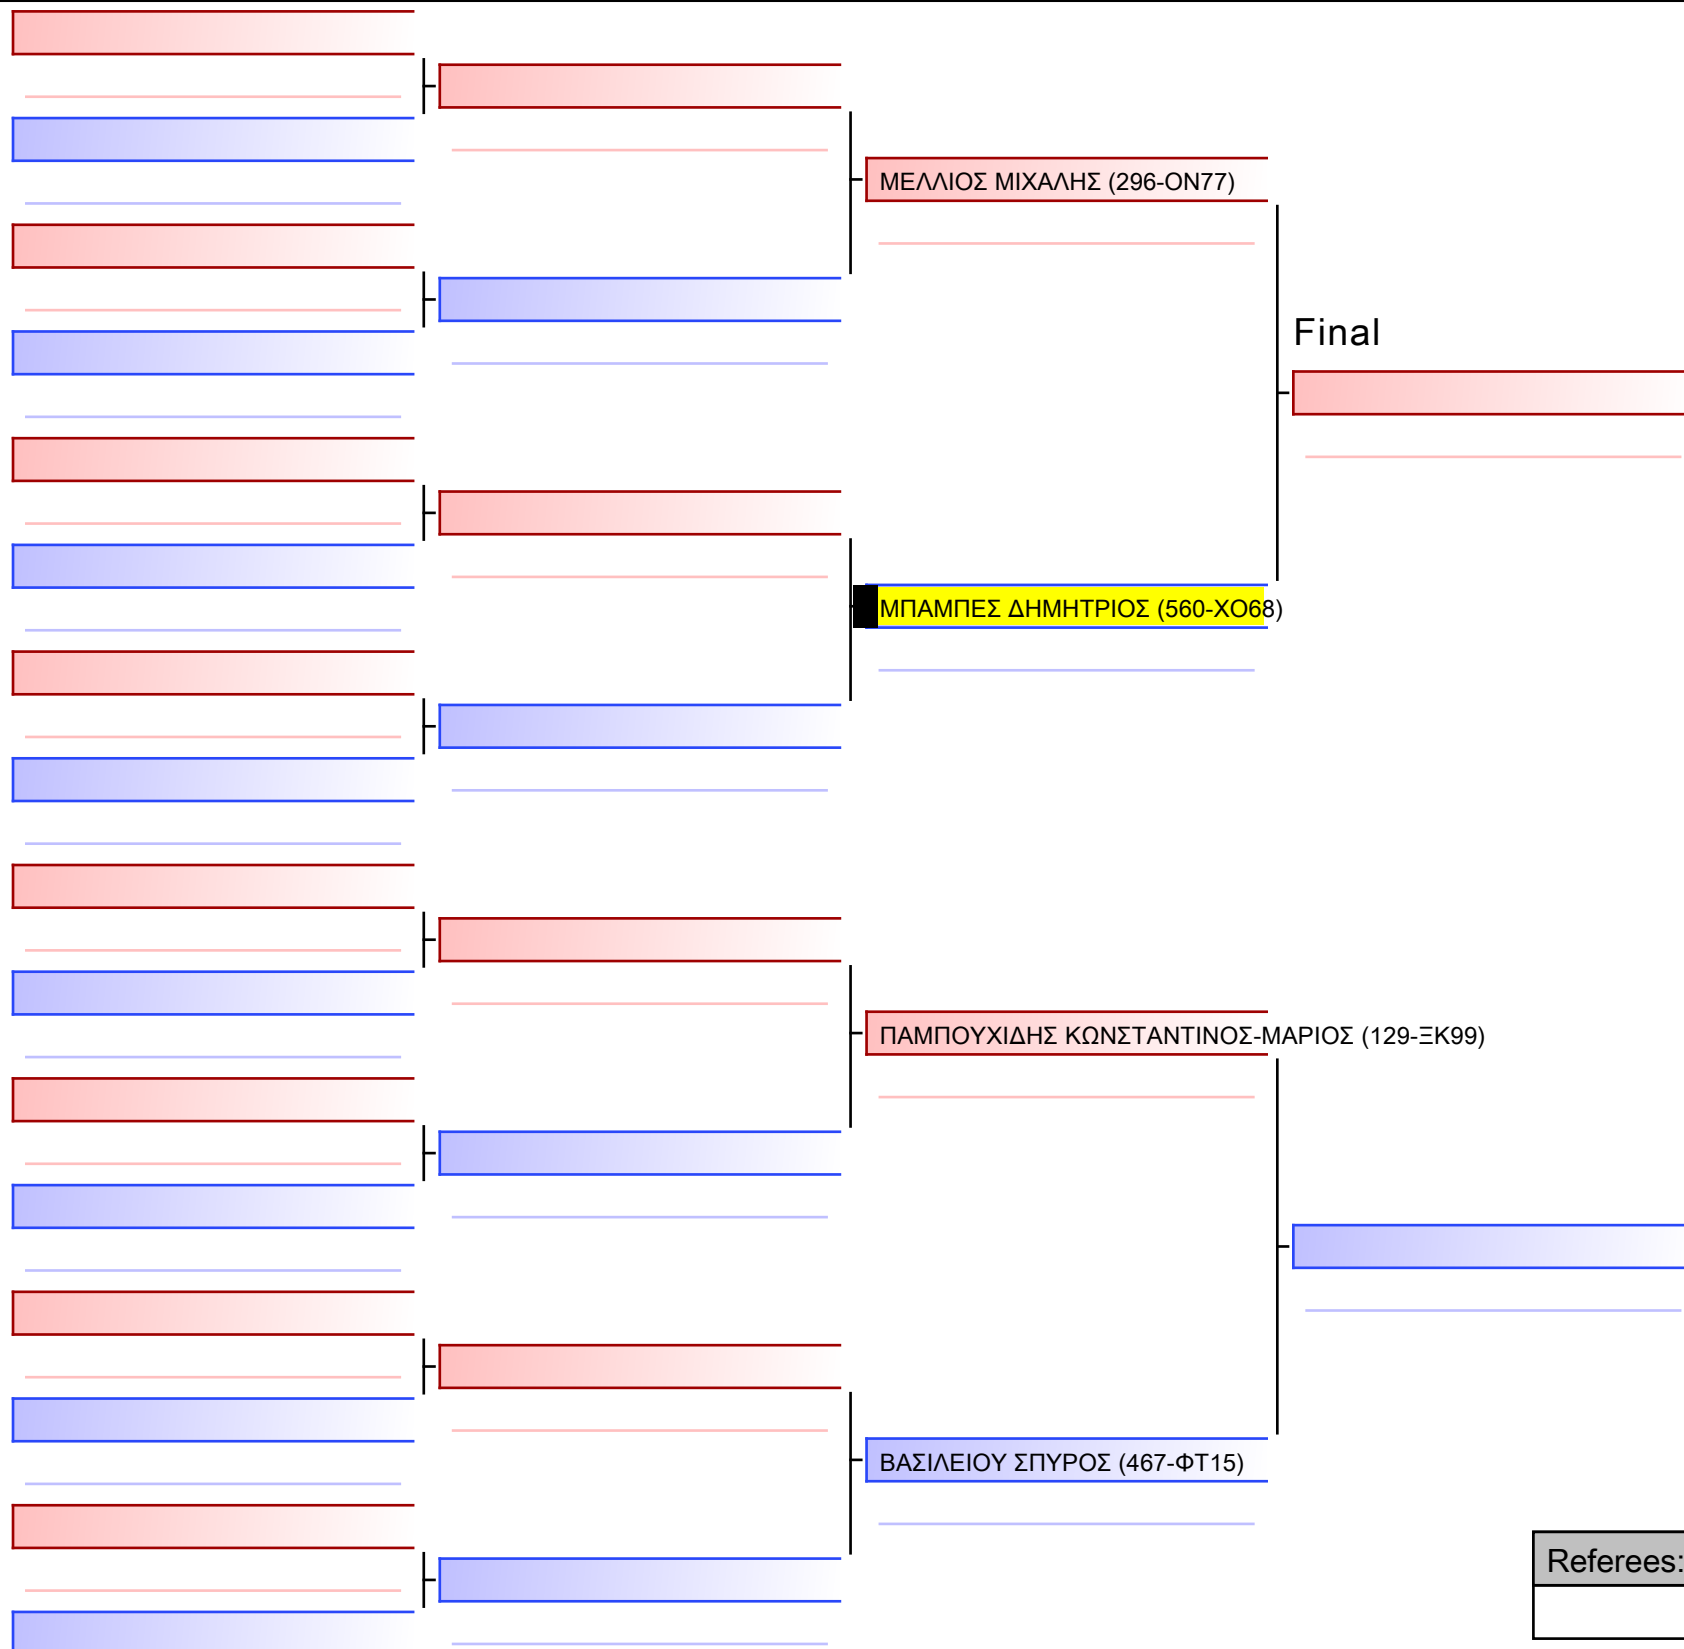

2023-11-26

Tatami
2 14:50

Pool
1/1

[Original]

Referees:			

Final

[Original]

Referees:			