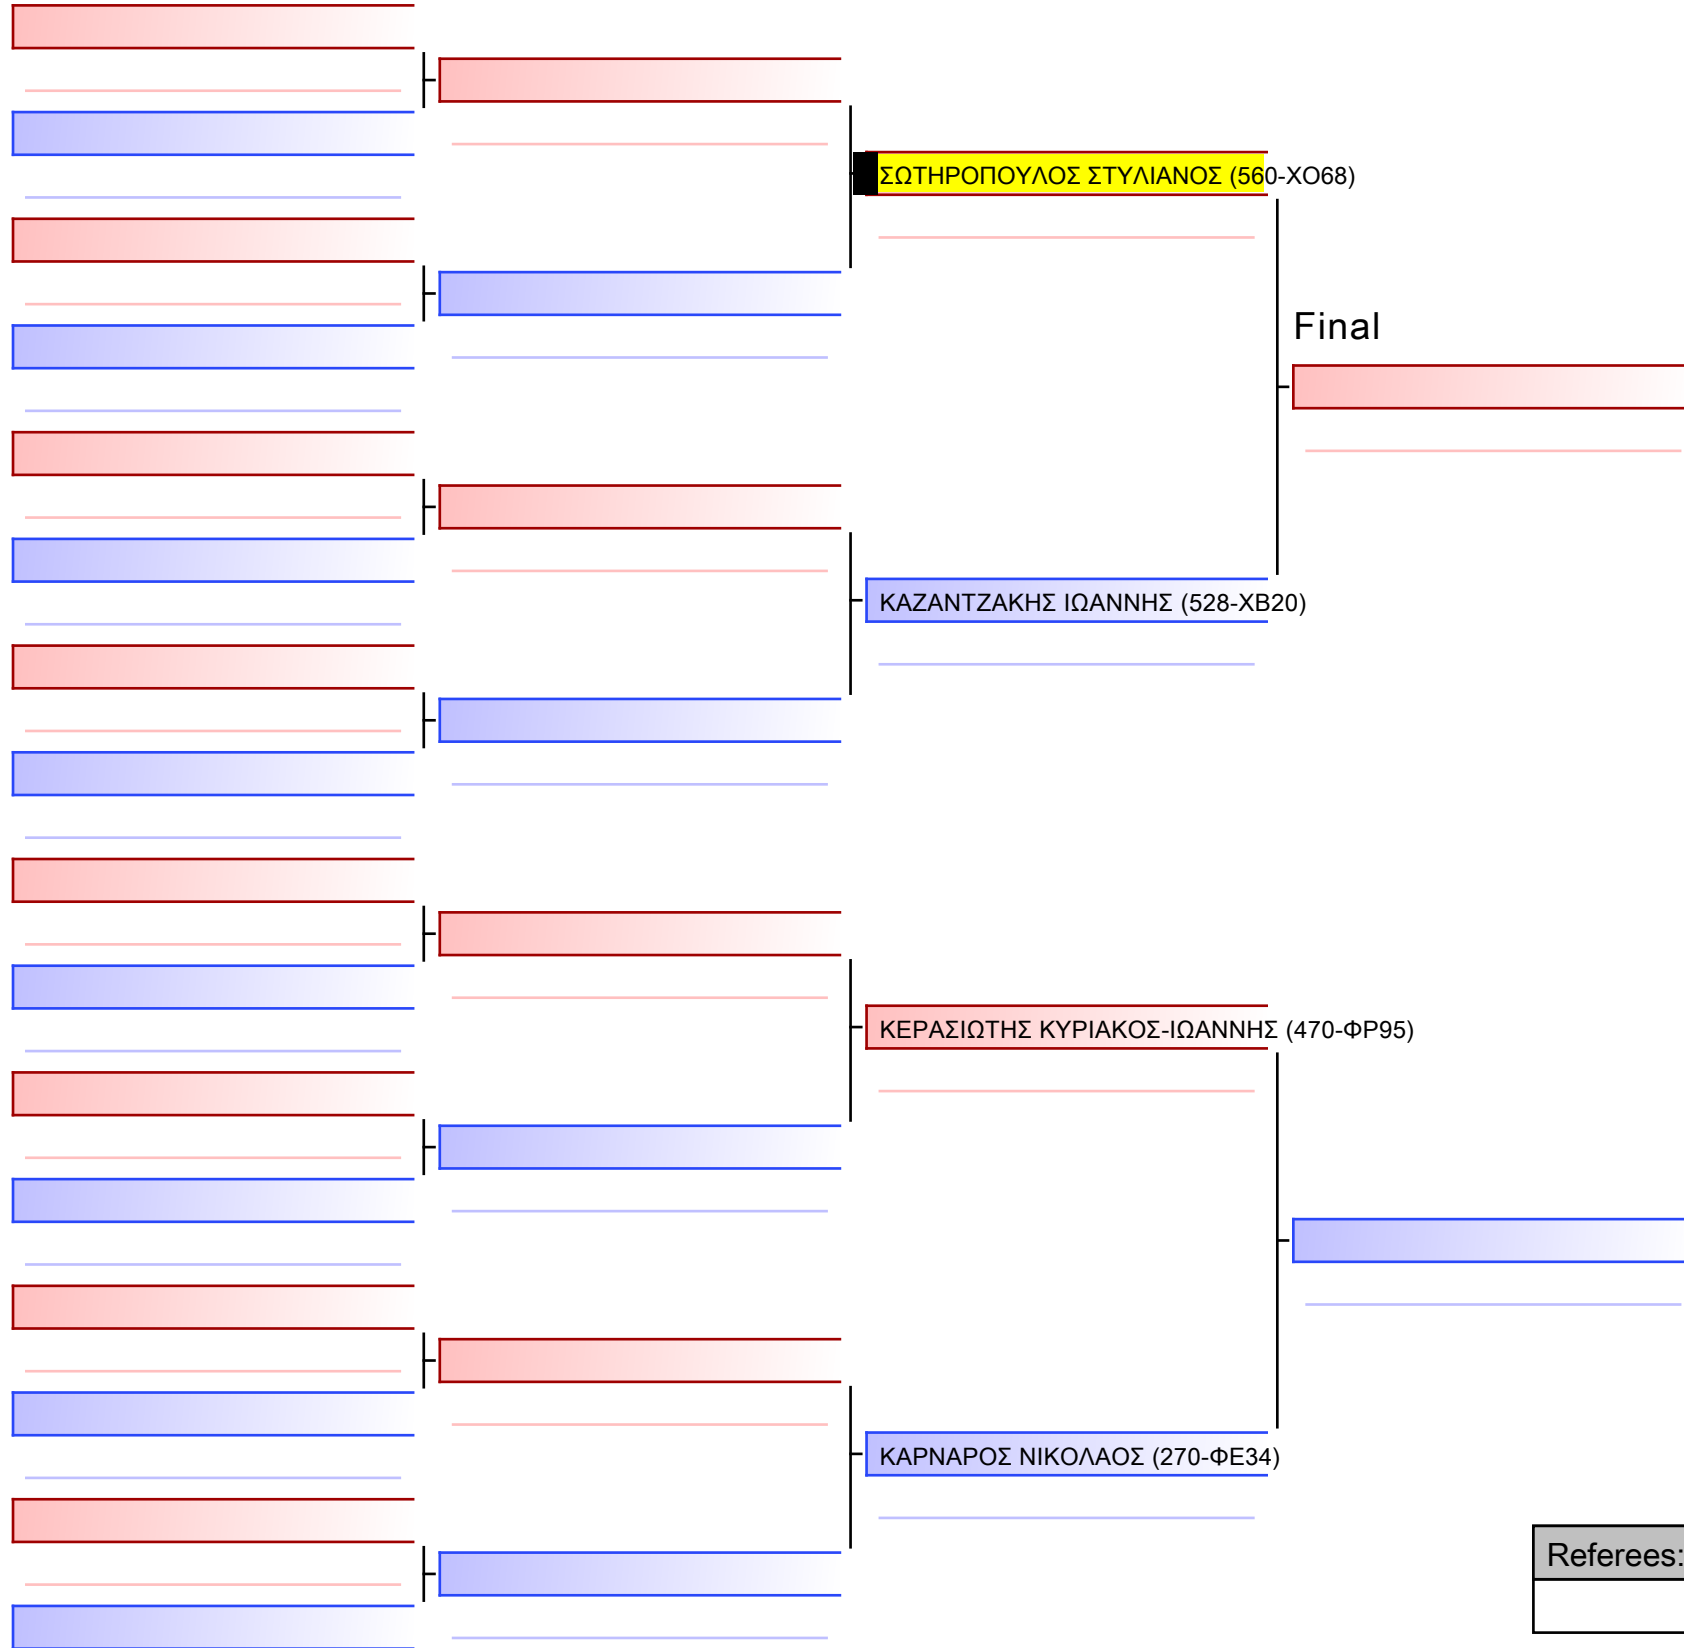

ΚΑΤΑ ΠΑΙΔΩΝ 12 ΕΤΩΝ 6-5-4 ΚΥΥ G1

ΚΥΠΕΛΛΟ ΕΓΧΡΩΜΩΝ & ΜΑΥΡΩΝ ΖΩΝΩΝ – ΧΑΛΚΙΔΑ 2023, Αθλητικό Κέντρο Κανήθου, 34100 Χαλκίδα, GRE - 560-ΧΟ68

2023-11-25

Tatami
8 16:55

Pool
1/1

[Original]

Referees: