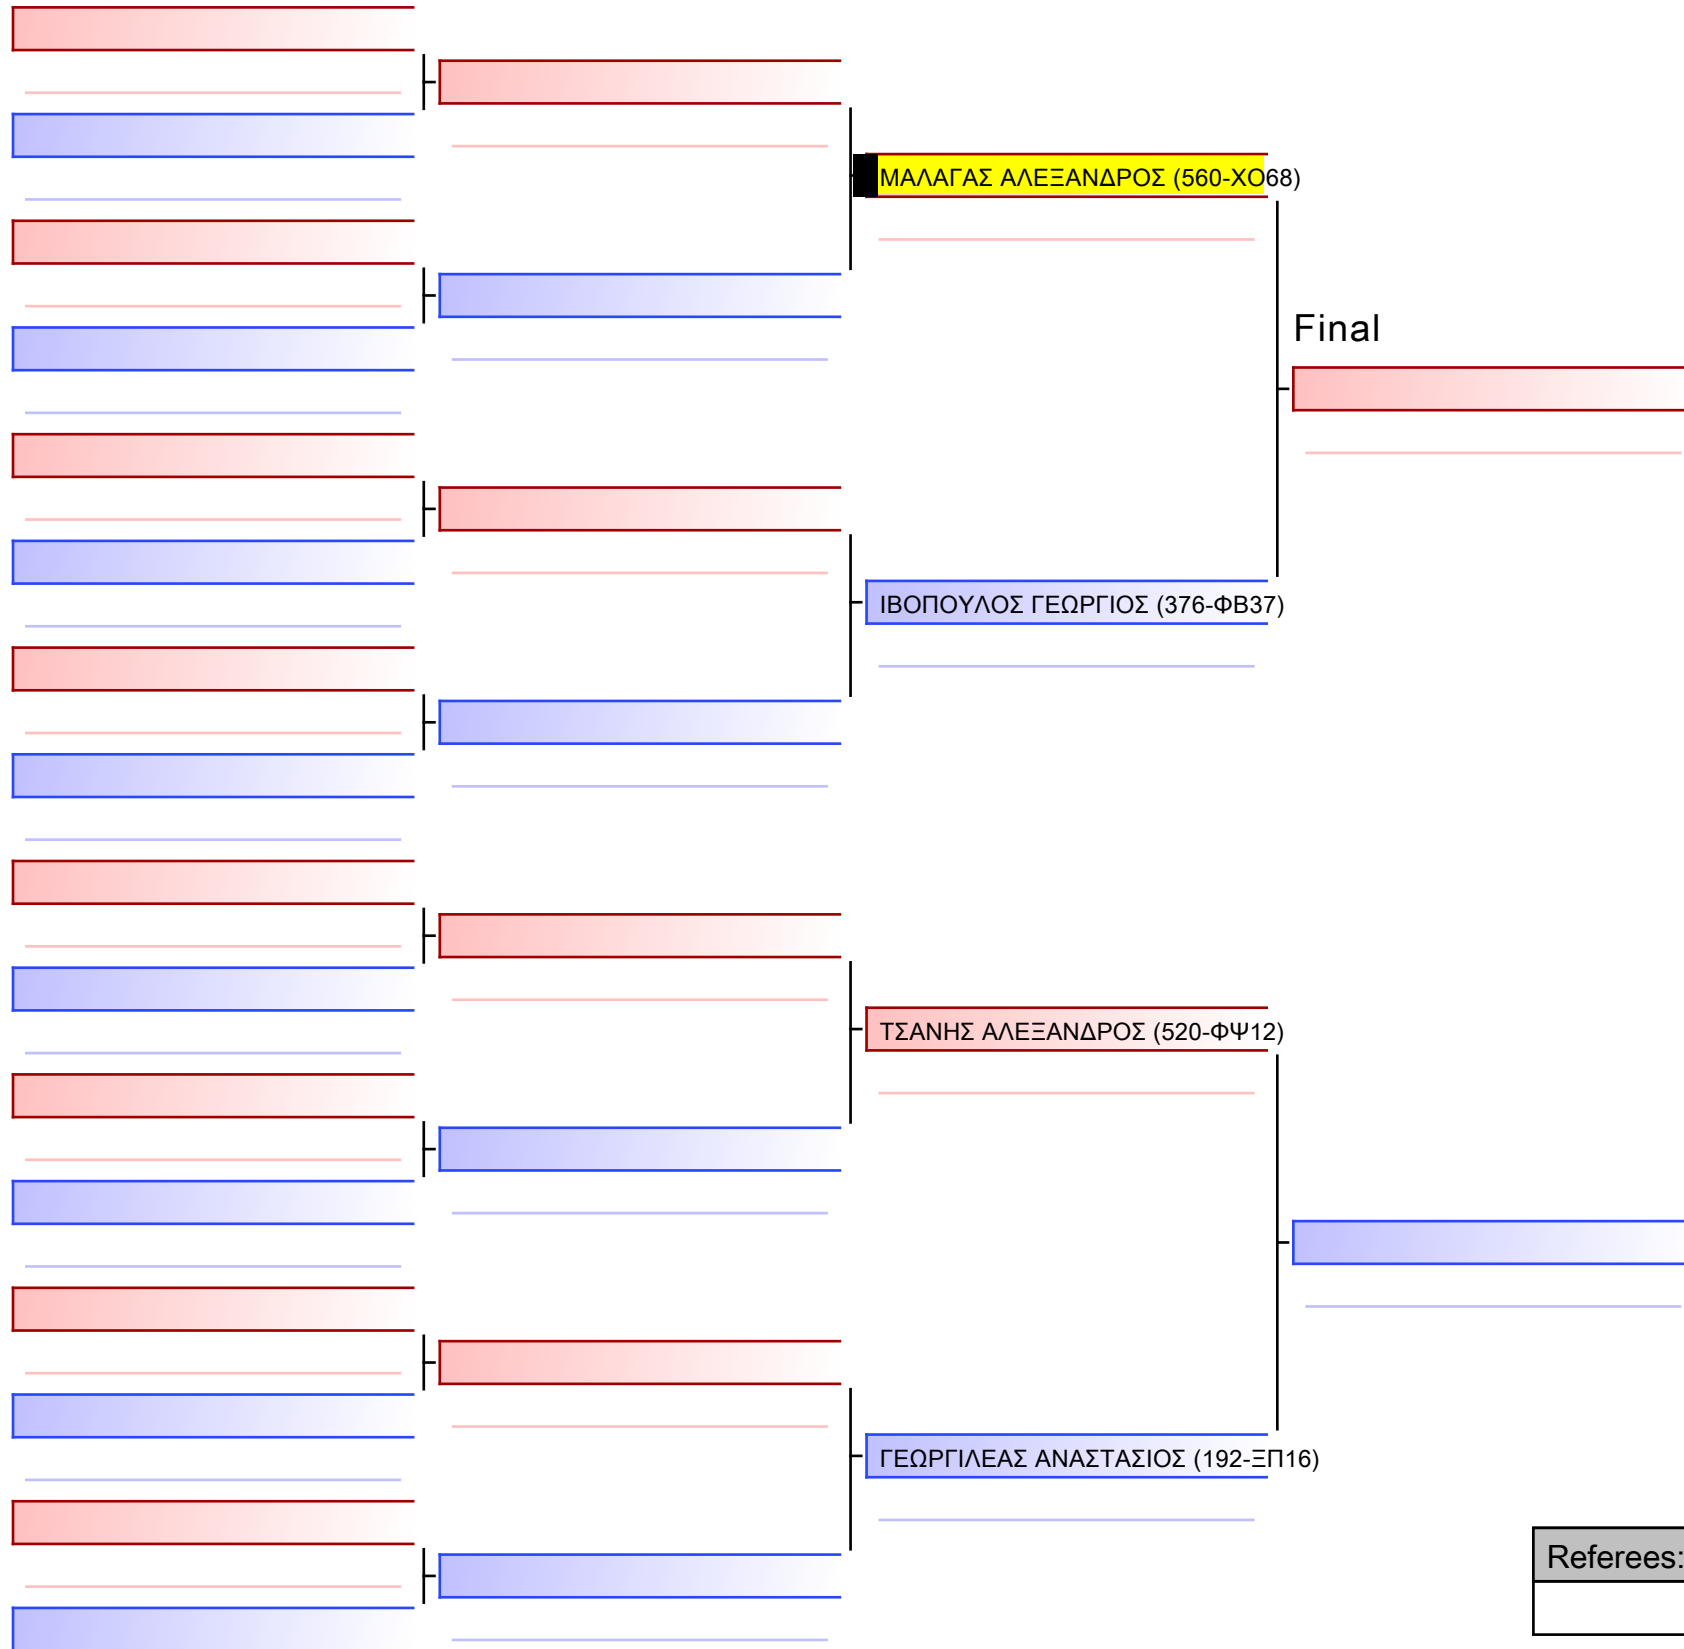

Final

[Original]

Referees:			

[Original]

Referees:			

[Original]

Referees:			

ΚΑΤΑ ΠΑΙΔΩΝ 12 ΕΤΩΝ 6-5-4 ΚΥΥ G1