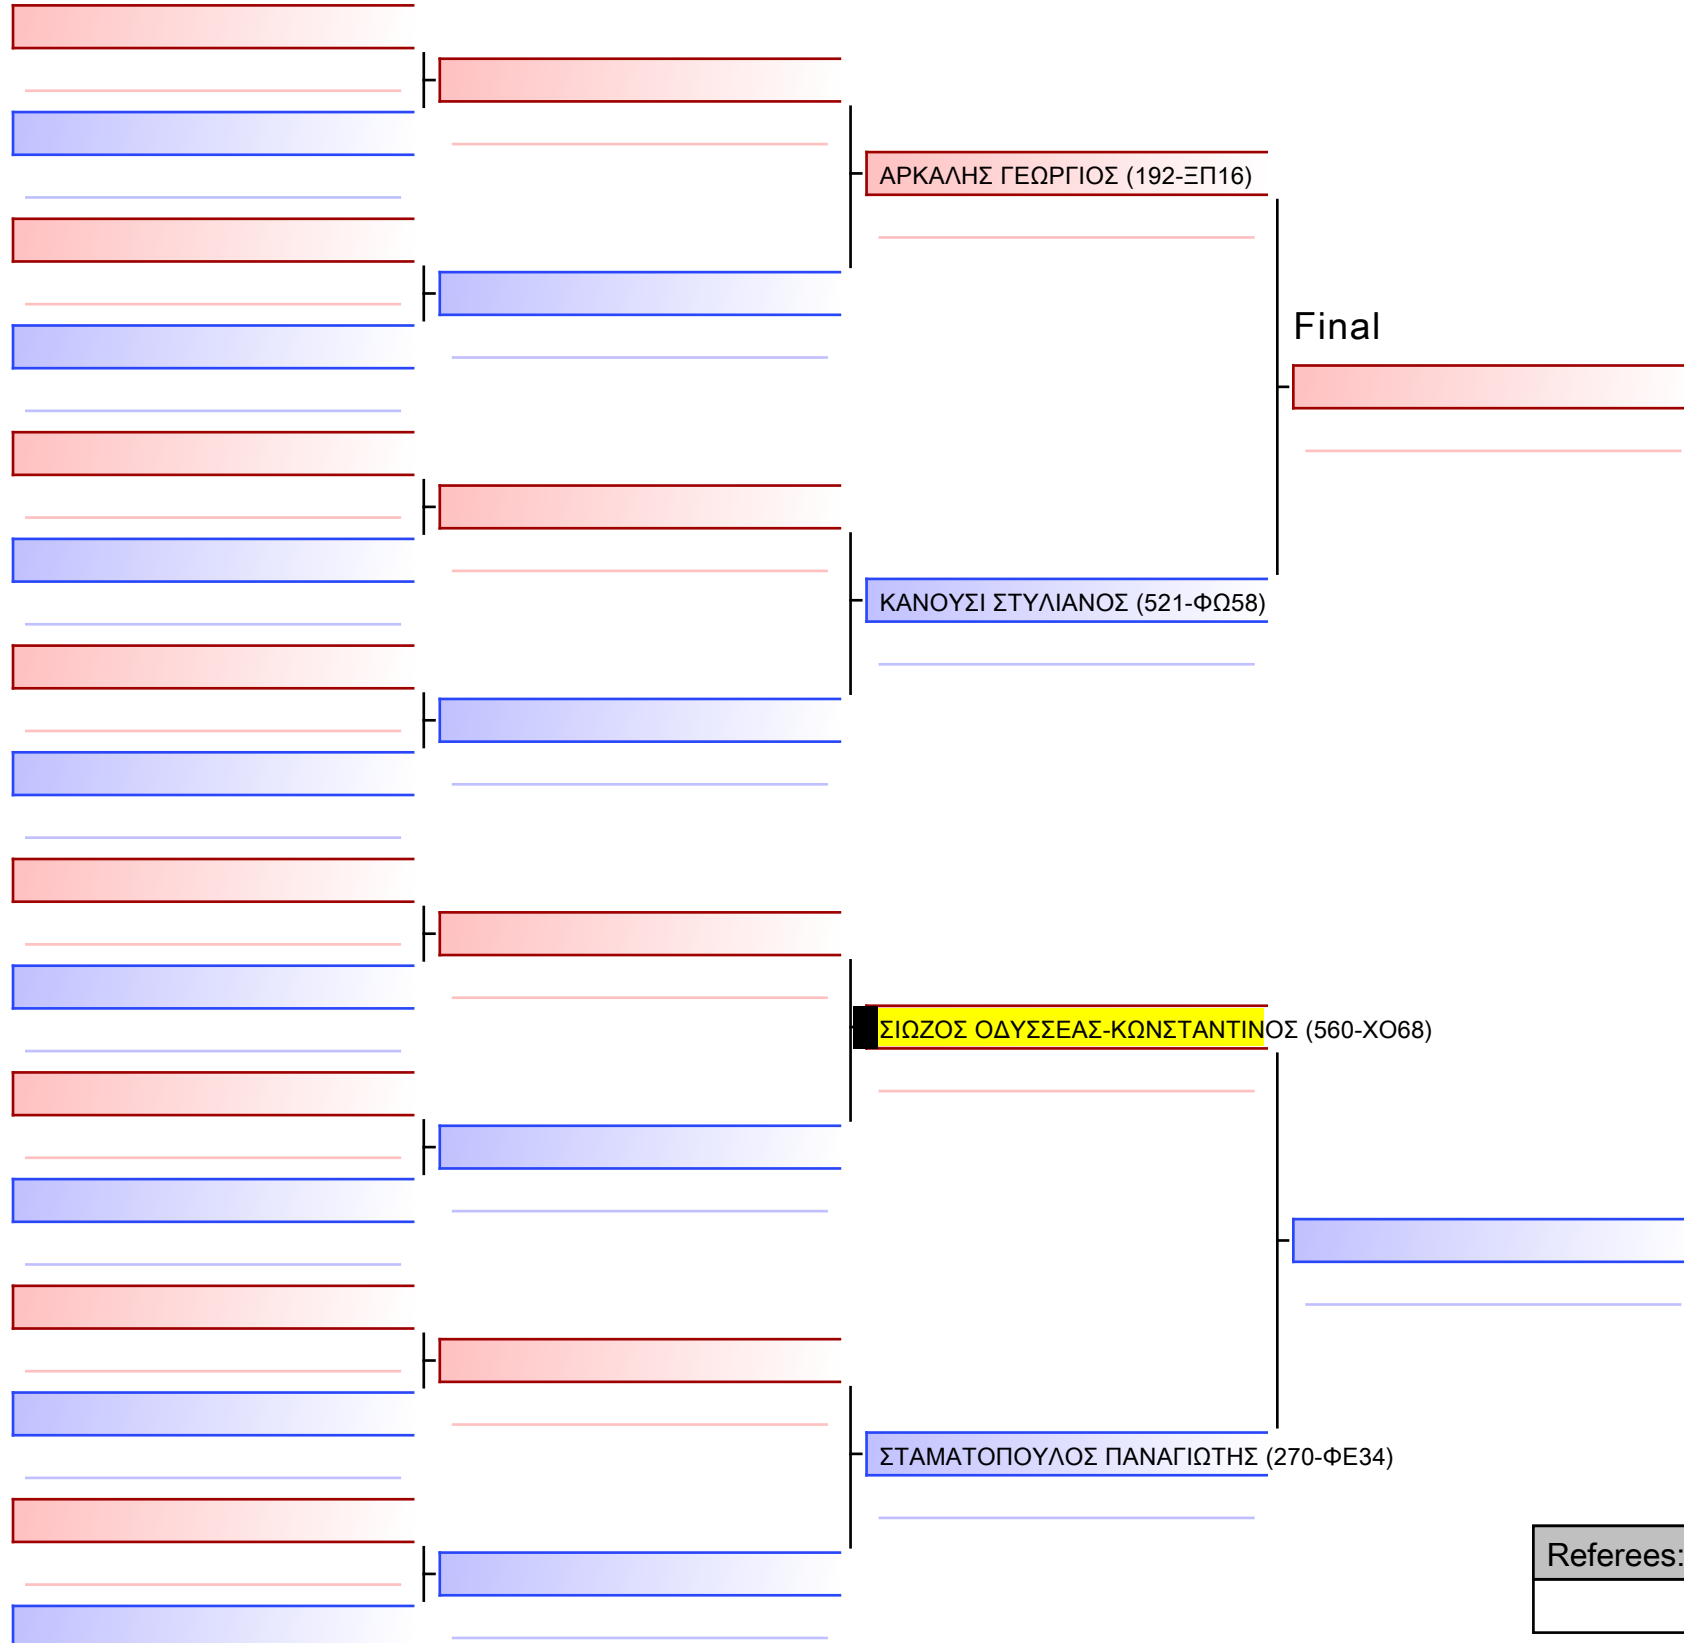

ΚΑΤΑ ΠΑΙΔΩΝ 7 ΕΤΩΝ 9-8-7 ΚΥΥ G9

ΚΥΠΕΛΛΟ ΕΓΧΡΩΜΩΝ & ΜΑΥΡΩΝ ΖΩΝΩΝ – ΧΑΛΚΙΔΑ 2023, Αθλητικό Κέντρο Κανήθου, 34100 Χαλκίδα, GRE - 560-ΧΟ68

2023-11-25

Tatami
6 09:35

Pool
1/1

Final

[Original]

Referees: