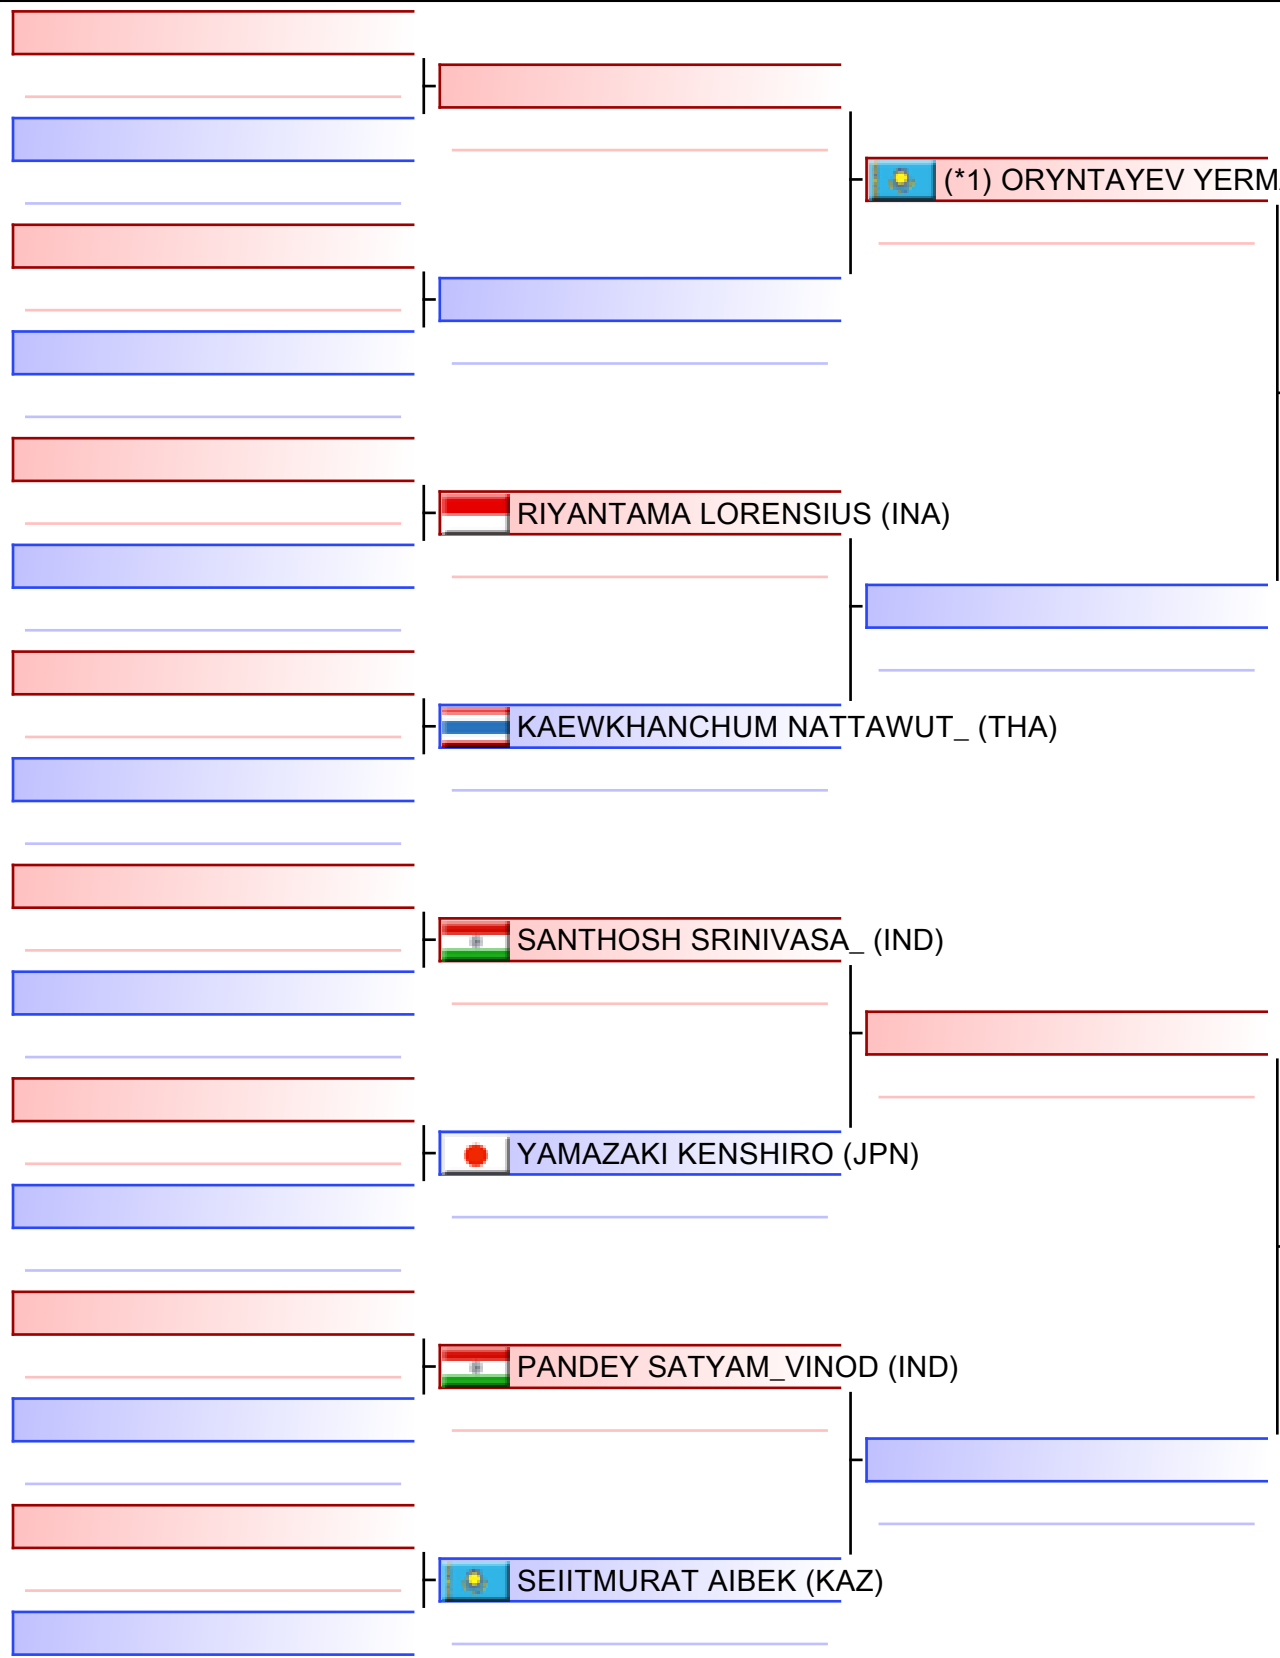

[Original]

\*Seeded

Referees:			

Final

SAHYOUN AURORE (LBN)

RAHAYU DESI (INA)

[Original]

--

Referees:			

Final

[Original]

\*Seeded

Referees:			

Final

 LUMBANTUNGKUP APRILIA (INA)

 SUWANCHOT KHEMIKA (THA)