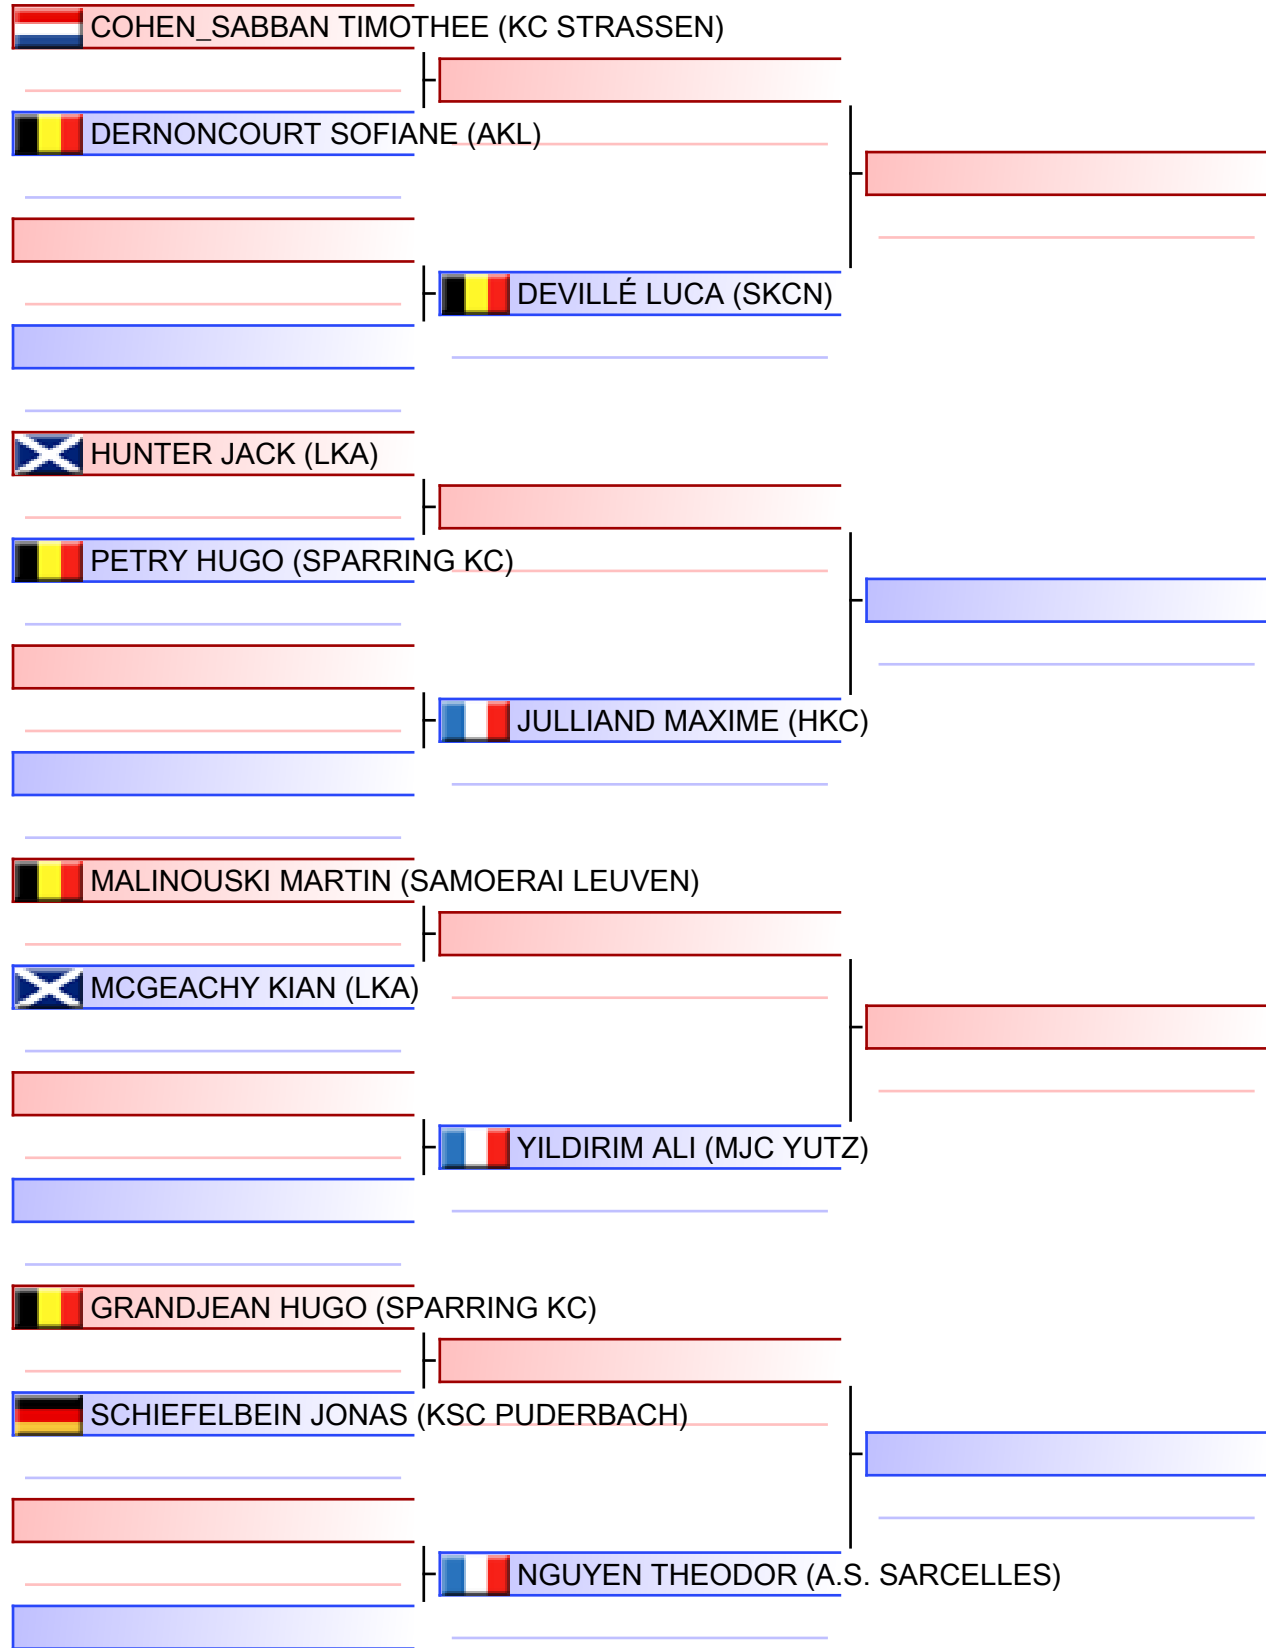

Kata Male U12 [10-11 year]

OPEN INTERNATIONAL DE LA PROVINCE DE LIÈGE 2022, hall omnisports la Préalles, 158 rue Emile Muraille, 4040 Herstal, belgique, BEL

Tatami
4 11:50

Pool
1/2

[Original]

Referees: