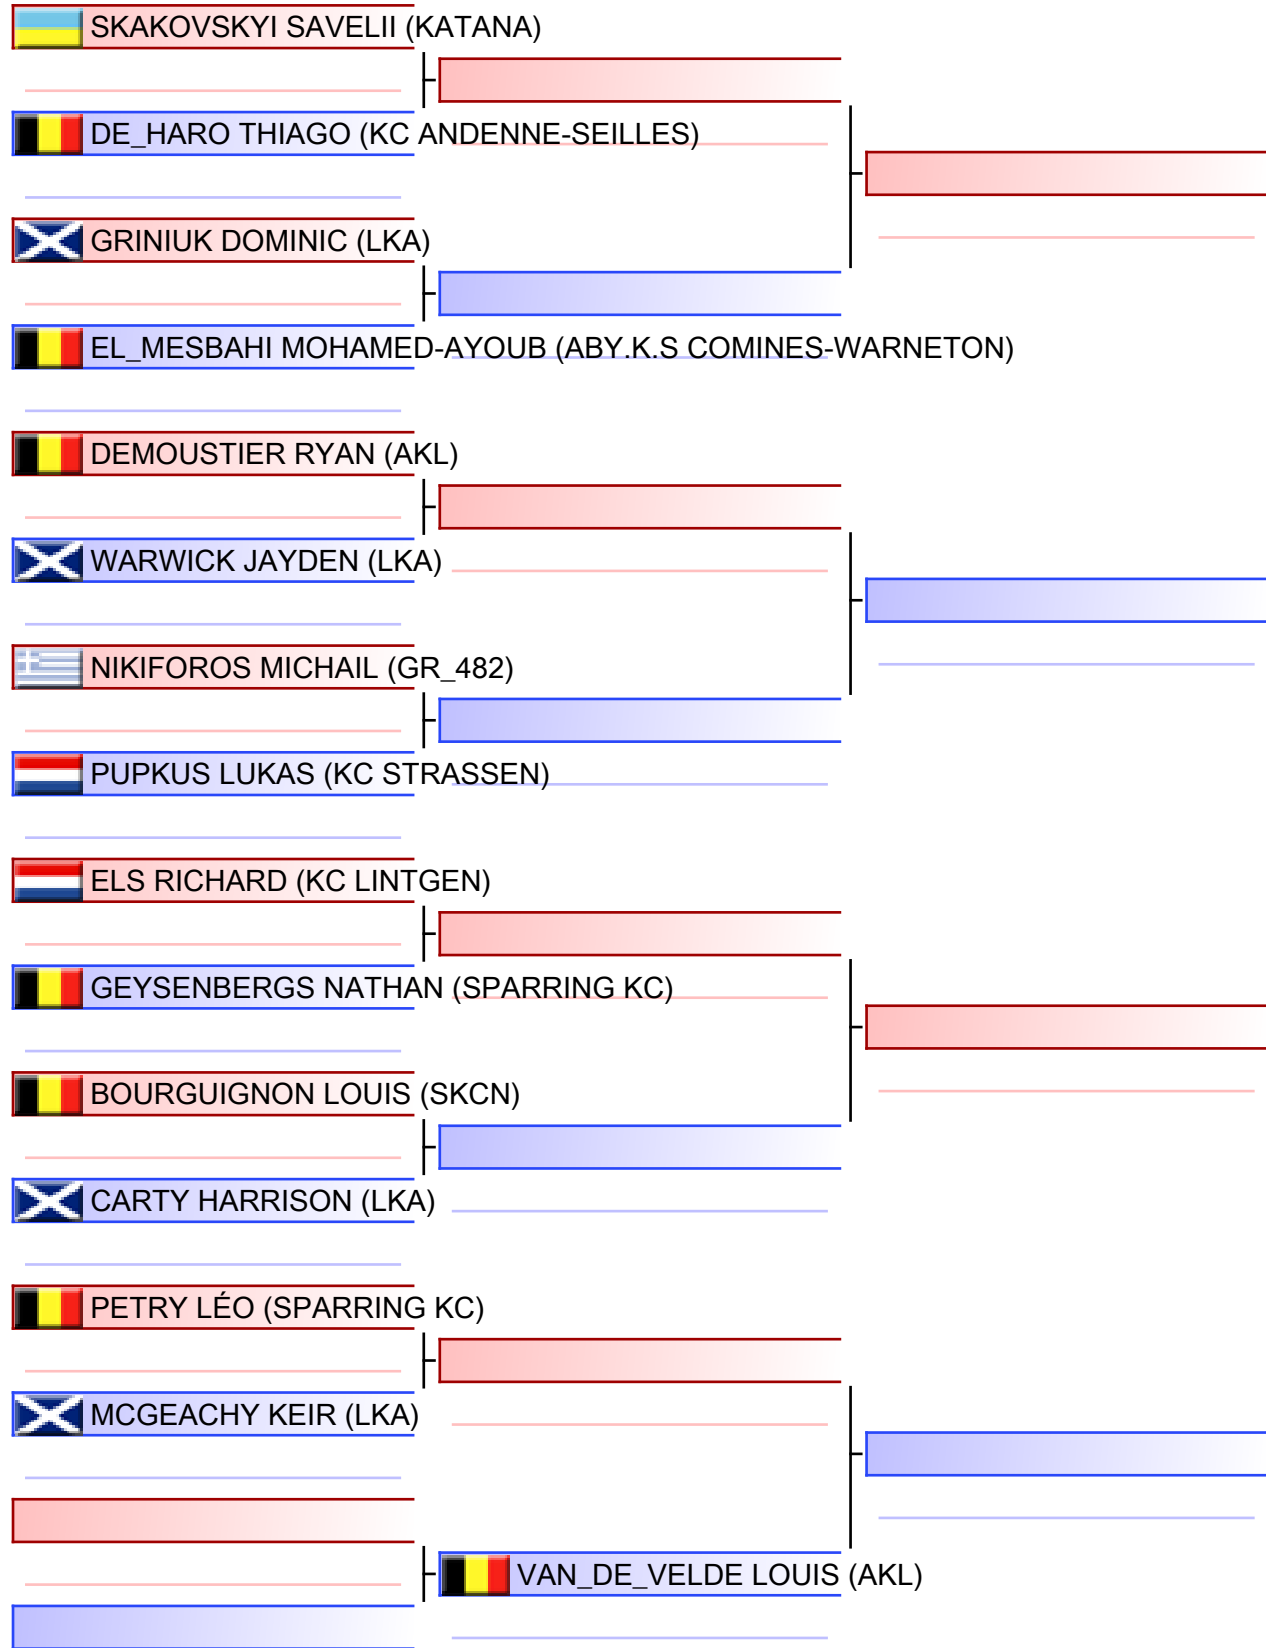

Kata Male U10 [8-9 year]

OPEN INTERNATIONAL DE LA PROVINCE DE LIÈGE 2022, hall omnisports la Préalles, 158 rue Emile Muraille, 4040 Herstal, belgique, BEL

Tatami
2 10:50

Pool
1/1

[Original]

Referees: