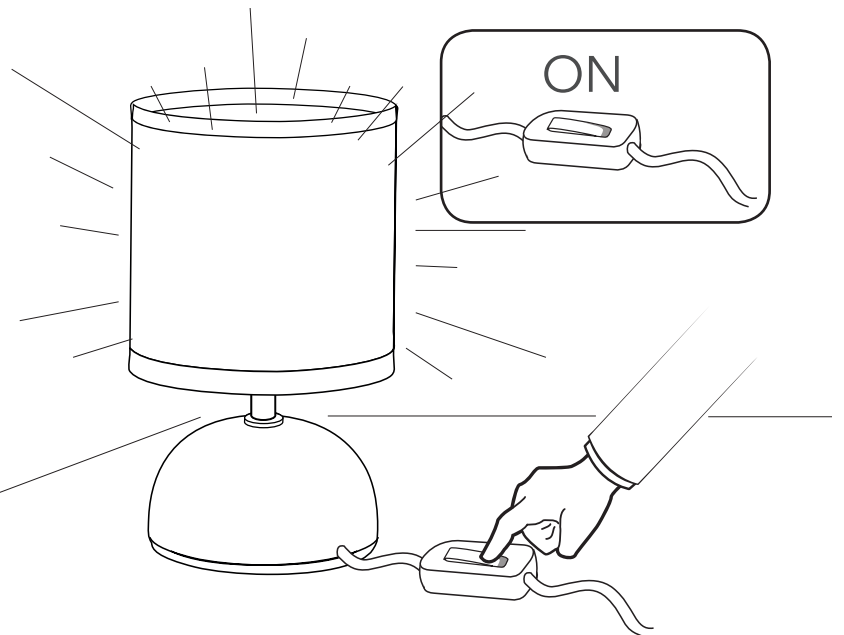

FURORE

I-FURORE-L BCO
I-FURORE-L BLU
I-FURORE-L GR
I-FURORE-L ROS
I-FURORE-L MAR

Imported by
Fan Europe Lighting s.r.l. a socio unico
Via Nuova Poggioreale 45A 80143 (NA)
www.faneurope.it

DOWNLOAD CATALOG

1

2

3

4