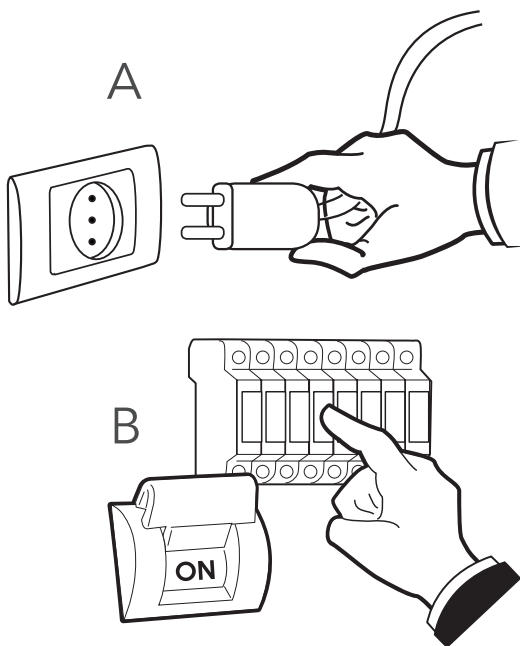

FURORE

I-FURORE-L BCO
I-FURORE-L BLU
I-FURORE-L GR
I-FURORE-L ROS
I-FURORE-L MAR

Imported by
Fan Europe Lighting s.r.l. a socio unico
Via Nuova Poggioreale 45A 80143 (NA)
www.faneurope.it

DOWNLOAD CATALOG

1

2

3

4