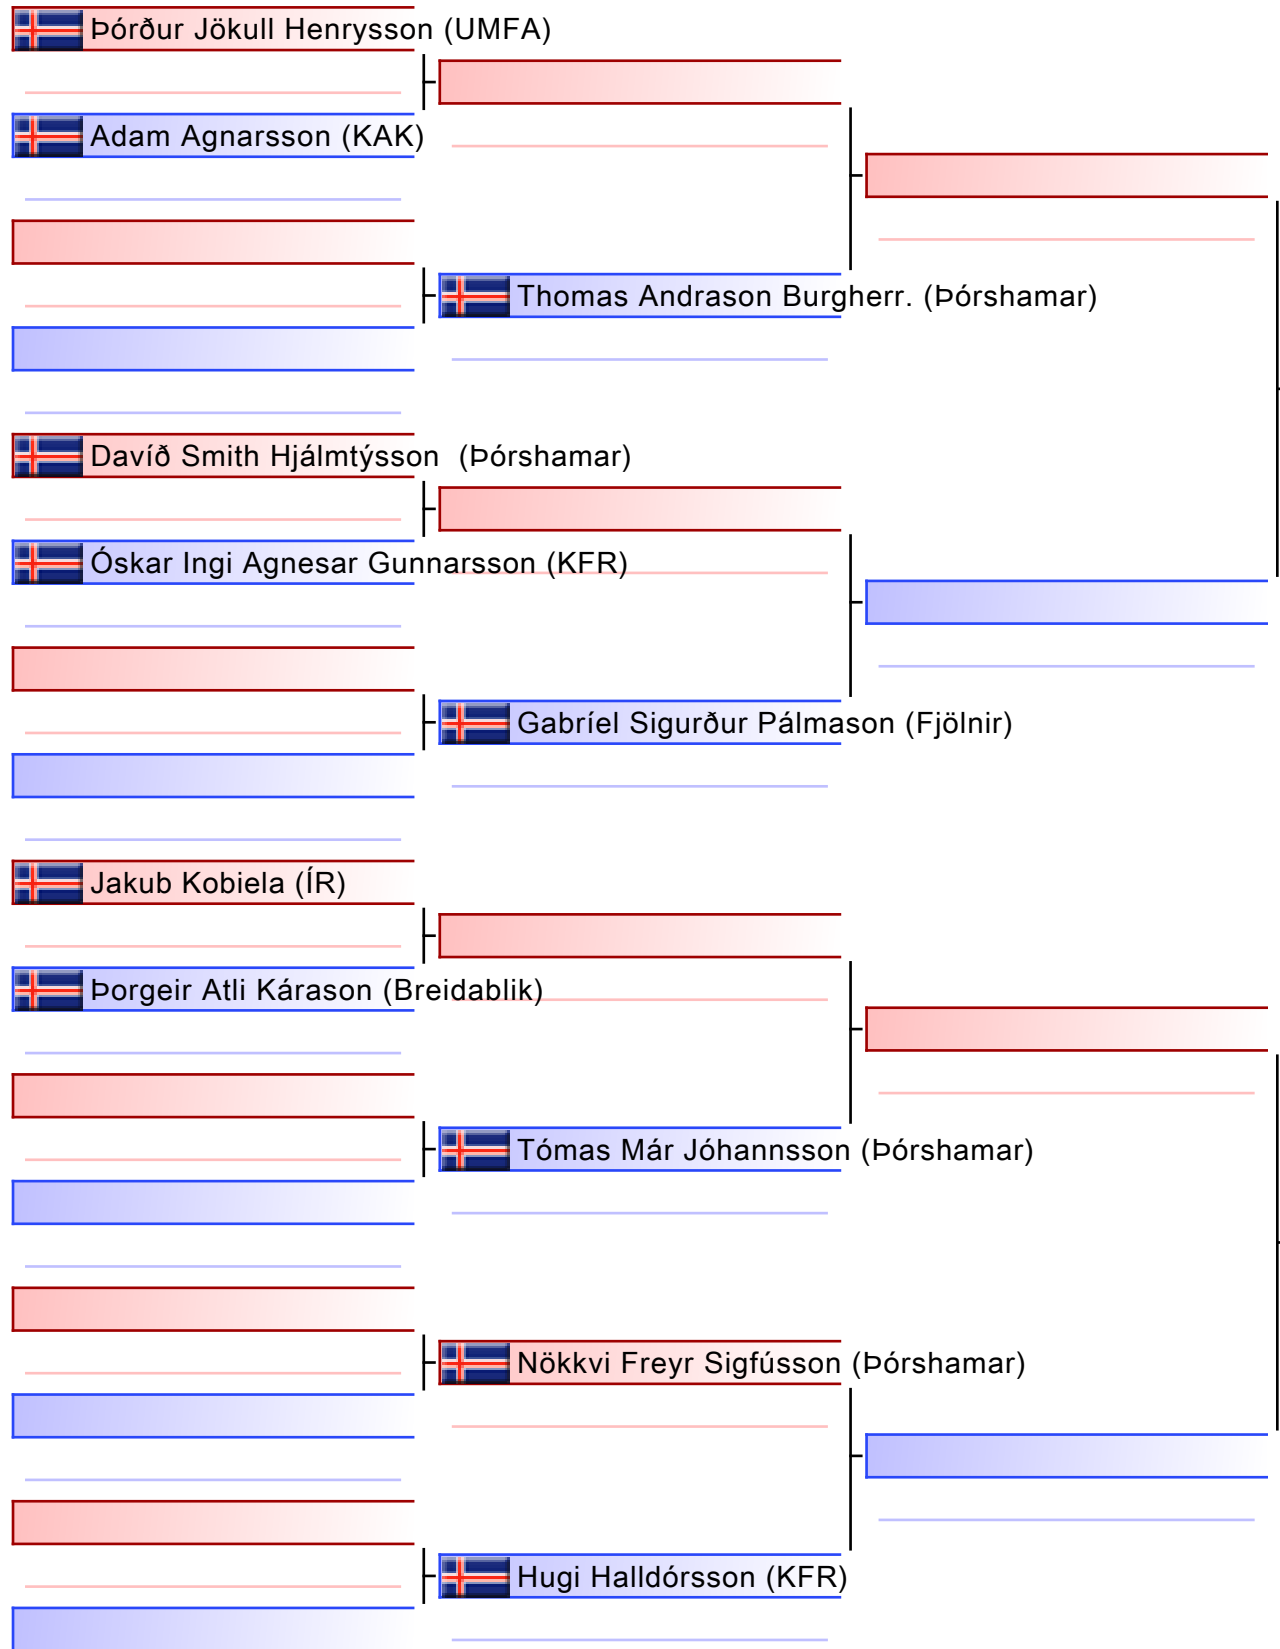

Final

[Original]

Referees: