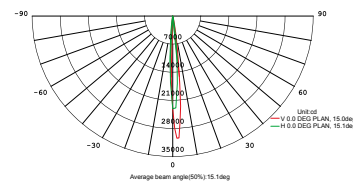

WALLWASHER

Barra LED RGB full color in alluminio
LED wallwasher RGB full color in aluminium

LED-WALLWASHER-18
8031440359559

18X2W
230V

LED-WALLWASHER-36
8031440359528

36X2W
230V