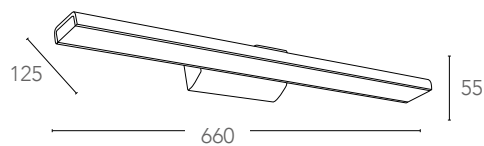

CLASSE
A

SMD

Ra
>80

CE

RoHS
WEEE COMPLIANT