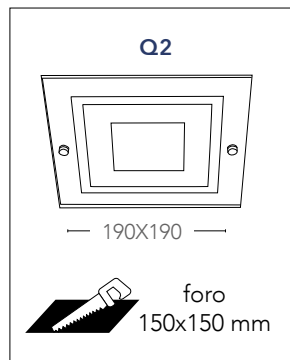

informazioni tecniche - technical information

INCASSO-ADAM-Q2
8031433971218

2xE27 max 60w
non include - not included

INCASSO-ADAM-R2
8031433921213

2xE27 max 60w
non include - not included

INCASSO-ADAM-Q1
8031433941211

1xE27 max 60w
non include - not included

INCASSO-ADAM-R1
8031433951210

1xE27 max 60w
non include - not included