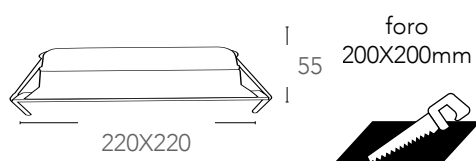

informazioni tecniche - technical information

INC-XANTO-M-Q220 8031414861217	4000K	30W	☀️ 2800 Lumen	98°	>15 000 on/off	h 25 000	driver incluso
INC-XANTO-F-Q220 8031414861156	5000K	30W	☀️ 2900 Lumen	98°	>15 000 on/off	h 25 000	driver incluso
INC-XANTO-C-Q220 8031414861095	3000K	30W	☀️ 2700 Lumen	98°	>15 000 on/off	h 25 000	driver incluso