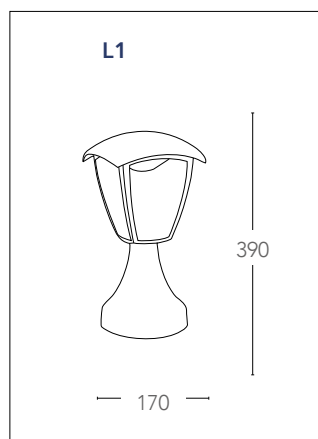

informazioni tecniche - technical information

LANT-LADY/L1 8031440361330	4000K	12W	800 Lumen	IP44	>10 000 on/off	h 15 000	230V DRIVER FREE
LANT-LADY/P1 8031440361347	4000K	12W	800 Lumen	IP44	>10 000 on/off	h 15 000	230V DRIVER FREE
LANT-LADY/S1 8031440352147	4000K	12W	800 Lumen	IP44	>10 000 on/off	h 15 000	230V DRIVER FREE
LANT-LADY/P3 8031440352116	4000K	3xGX53 9W include - included	3x680 Lumen	IP44	>10 000 on/off	h 25 000