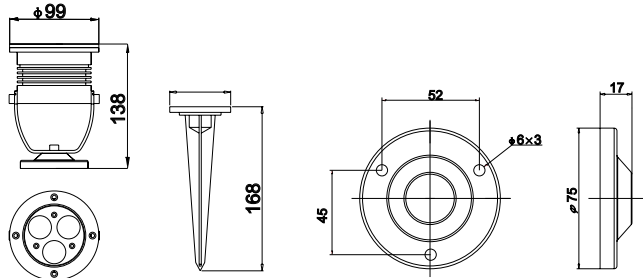

LED-IRIDE-9P
8031440358118

9X1W
12-24V DC

LED-IRIDE-9P-BCO
8031440359702

9X1W
12-24V DC

720 Lumen