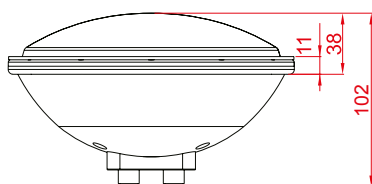

PAR56

Lampada LED a immersione
Immersion LED bulb-light

LED-PAR56-RGB
8031440359535

19X1W
12V DC

LED-PAR56-BCO
8031440359504

1050 Lumen

19X1W
12V DC