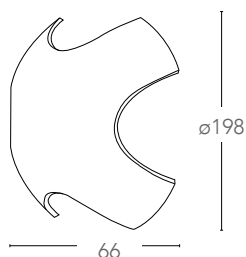

CLASSE A		SMD 		Ra >80	CE		RoHS WEEE COMPLIANT