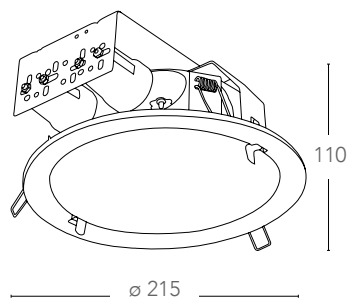

non incluse - not included

**INCASSO-UP-L-NIK**  
8031440351744

max 15,5 cm

2xE27 max 60w

non incluse - not included

ø foro  
207 mm