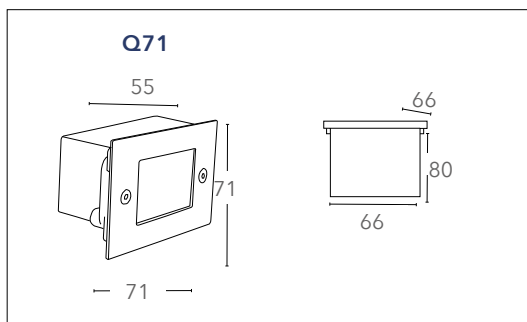

informazioni tecniche - *technical information*

INC-BOLT-Q71
8031440363556

3W

INC-BOLT-RT170
8031440363525

6W