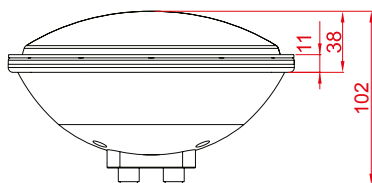

LED-PAR56-BCO
8031440359504

1050 Lumen

19X1W
12V DC