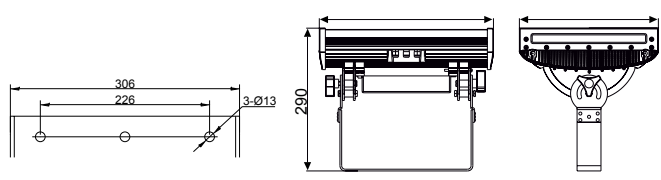

RAYS

Proiettore LED RGB full color in alluminio
LED RGB full color lamp in aluminium

30X1W
230V

36X1W
230V

72X2W
230V