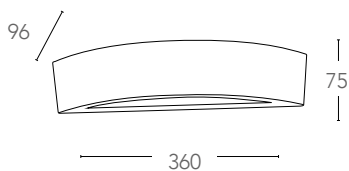

informazioni tecniche - technical information

I-TUCSON-AP BCO
8031414862160

2xE14 max 40W
non include - not included

I-TUCSON-AP BRO
8031414862191

2xE14 max 40W
non include - not included

I-TUCSON-AP SIL
8031414862184

2xE14 max 40W
non include - not included