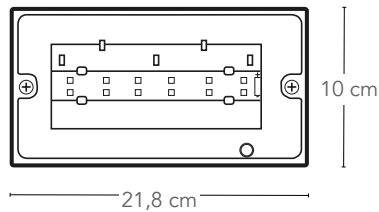

informazioni tecniche - technical information

LED-HELP-12
8031440353496

3W

170 Lumen

Ni-Cd 4,8V 900 mAh

carica/recharge 12h

life time 4 years

3h full emergency light

adesivo incluso - label included