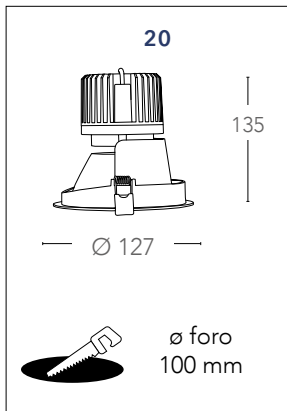

informazioni tecniche - technical information

INC-ELITE-1X10C 8031440363396	3000K	10W	800 Lumen	40°	40°	>20 000 on/off	h 40 000	driver incluso
INC-ELITE-1X10M 8031440363365	4000K	10W	800 Lumen	40°	40°	>20 000 on/off	h 40 000	driver incluso
INC-ELITE-1X20C 8031440363372	3000K	20W	1600 Lumen	40°	40°	>20 000 on/off	h 40 000	driver incluso
INC-ELITE-1X20M 8031440363341	4000K	20W	1600 Lumen	40°	40°	>20 000 on/off	h 40 000	driver incluso