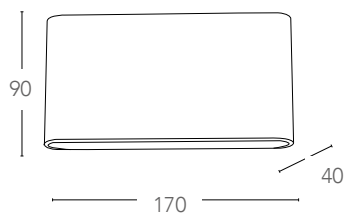

# VEYRON

Applicazione LED in alluminio  
Aluminium LED wall lamp