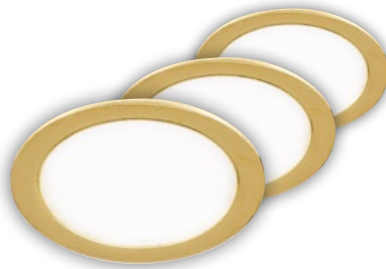

informazioni tecniche - technical information