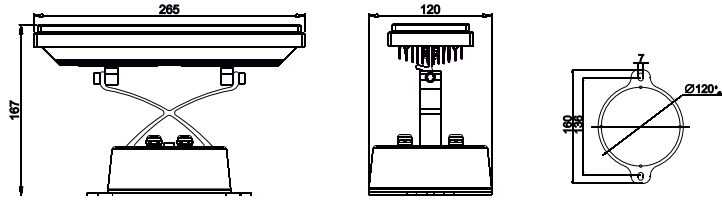

LED-RAYS-30P
8031440358071

30X1W
230V