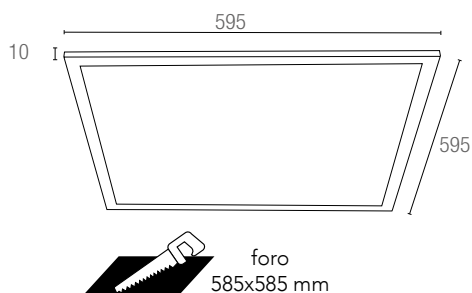

informazioni tecniche - technical information

LED-PANEL-60X60 8031440352444	40W 3600 Lumen	120°	>7500 on/off	h 20 000	driver incluso
LED-PANEL-C-60X60 8031440354868	40W 3200 Lumen	120°	>7500 on/off	h 20 000	driver incluso
LED-PANEL-F-60X60 8031440354929	40W 3600 Lumen	120°	>7500 on/off	h 20 000	driver incluso