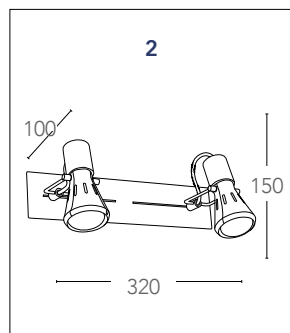

informazioni tecniche - technical information

SPOT-CADILLAC-1
8031438541256

1xE14 max 40w
non include - not included

SPOT-CADILLAC-2
8031438551255

2xE14 max 40w
non include - not included

SPOT-CADILLAC-3
8031414076918

3xE14 max 40w
non include - not included

SPOT-CADILLAC-PL4
8031438521258

4xE14 max 40w
non include - not included