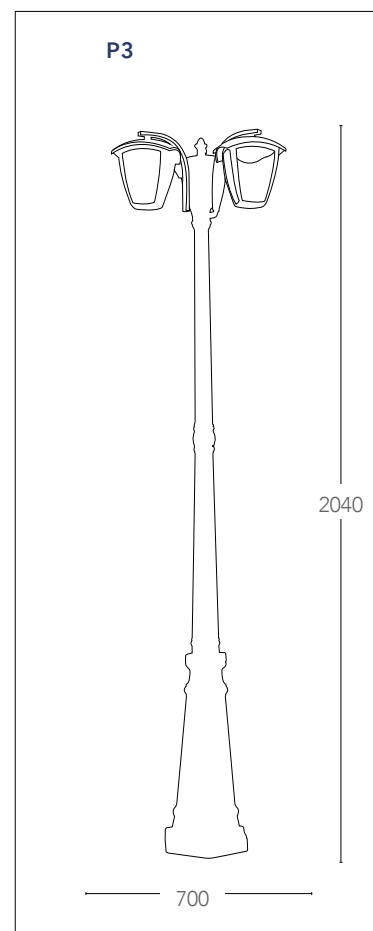

informazioni tecniche - technical information

LANT-LADY/L1 8031440361330	4000K	12W	800 Lumen	IP44	>10 000 on/off	h 15 000	230V DRIVER FREE
LANT-LADY/P1 8031440361347	4000K	12W	800 Lumen	IP44	>10 000 on/off	h 15 000	230V DRIVER FREE
LANT-LADY/S1 8031440352147	4000K	12W	800 Lumen	IP44	>10 000 on/off	h 15 000	230V DRIVER FREE
LANT-LADY/P3 8031440352116	4000K	3xGX53 9W include - included	3x680 Lumen	IP44	>10 000 on/off	h 25 000