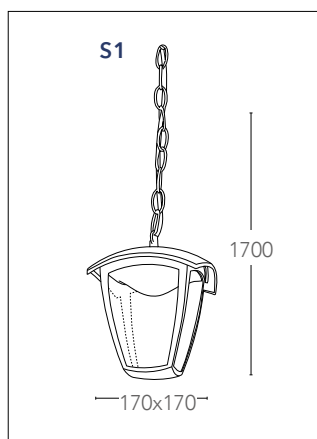

informazioni tecniche - technical information

LANT-LADY/L1 8031440361330	4000K	12W	800 Lumen	IP44	>10 000 on/off	h 15 000	230V DRIVER FREE
LANT-LADY/P1 8031440361347	4000K	12W	800 Lumen	IP44	>10 000 on/off	h 15 000	230V DRIVER FREE
LANT-LADY/S1 8031440352147	4000K	12W	800 Lumen	IP44	>10 000 on/off	h 15 000	230V DRIVER FREE
LANT-LADY/P3 8031440352116	4000K	3xGX53 9W include - included	3x680 Lumen	IP44	>10 000 on/off	h 25 000