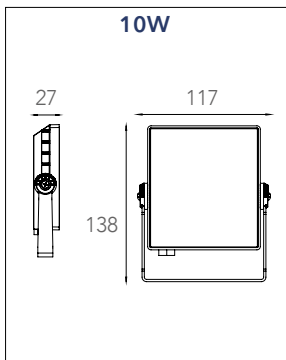

CLASSE A+		SMD		Ra >80	CE	EMC	RoHS WEEE COMPLIANT