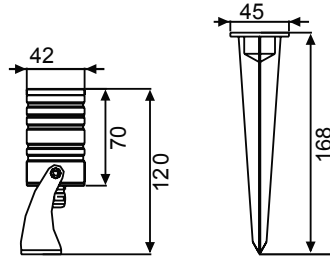

LED-IRIDE-3P
8031440358101

3X1W
12-24V DC

LED-IRIDE-3P-BCO
8031440359719

3X1W
12-24V DC

240 Lumen