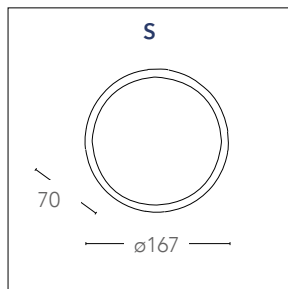

LED-EVER-L BCO 8031440351676	4000K	20W	1600 Lumen	120°	IP65	>10 000 on/off	h 25 000	230V DRIVER FREE
LED-EVER-S BCO 8031440351683	4000K	15W	1200 Lumen	120°	IP65	>10 000 on/off	h 25 000	230V DRIVER FREE
LED-EVER-L ANT 8031440351645	4000K	20W	1600 Lumen	120°	IP65	>10 000 on/off	h 25 000	230V DRIVER FREE
LED-EVER-S ANT 8031440351638	4000K	15W	1200 Lumen	120°	IP65	>10 000 on/off	h 25 000	230V DRIVER FREE