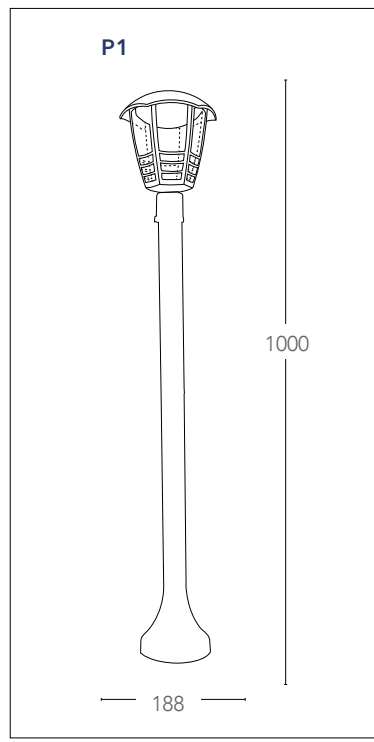

informazioni tecniche - *technical information*

LANT-CLOE/L1 8031440361415	4000K	12W	800 Lumen	IP44	>10 000 on/off	h 15 000	230V DRIVER FREE
LANT-CLOE/P1 8031440361439	4000K	12W	800 Lumen	IP44	>10 000 on/off	h 15 000	230V DRIVER FREE
LANT-CLOE/P3 8031440361446	4000K	3X12W	2400 Lumen	IP44	>10 000 on/off	h 15 000	230V DRIVER FREE