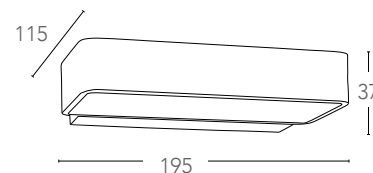

OMEGA

Applique a LED in alluminio bianco goffrato
Aluminium LED wall lamp

informazioni tecniche - *technical information*

LED-W-OMEGA/4W
8031433011204

4W

320 Lumen

>10 000 on/off

h 25 000

driver incluso