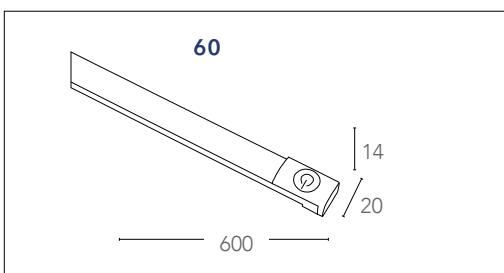

## MOVIE

Barra LED orientabile in PC con diffusore opale  
Adjustable cabinet PC LED bar white color opal diffuser

cavo 1,5 mt. incluso 1mt.  
1,5 mt cable included

informazioni tecniche - *technical information*