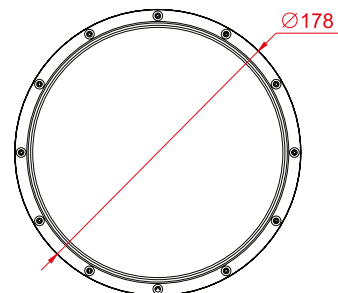

LED-PAR56-BCO
8031440359504

1050 Lumen

19X1W
12V DC