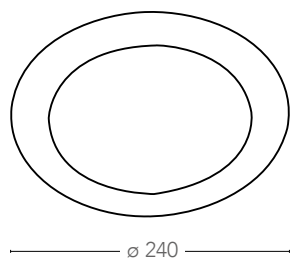

informazioni tecniche - *technical information*

BCO NIK	INC-SLIM/24W BCO 8031440364720	4000K	24W	1800 Lumen	120°	>15 000 on/off	h 15 000	driver incluso
	INC-SLIM/24WF BCO 8031440364713	5500K	24W	1800 Lumen	120°	>15 000 on/off	h 15 000	driver incluso
	INC-SLIM/24WC BCO 8031440364706	3000K	24W	1700 Lumen	120°	>15 000 on/off	h 15 000	driver incluso
	INC-SLIM/24W NIK 8031440364775	4000K	24W	1800 Lumen	120°	>15 000 on/off	h 15 000	driver incluso