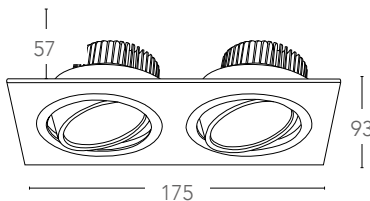

>10 000 on/off

h 25 000

driver incluso

finitura silver gofrato  
embossed silver finish

foro  
155x80 mm

finitura bianco gofrato  
embossed white finish