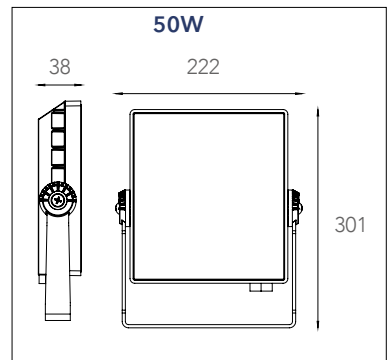

CLASSE A+		SMD		Ra >80	CE	EMC	RoHS WEEE COMPLIANT