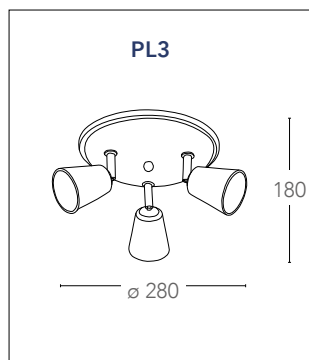

LIMOGES

Spot in ceramica
Ceramic spot light

informazioni tecniche - technical information

SPOT-LIMOGES-1
8031438531257

1xG9 max 33w
non include - not included

SPOT-LIMOGES-2
8031438501250

2xG9 max 33w
non include - not included

SPOT-LIMOGES-PL3
8031438511259

3xG9 max 33w
non include - not included