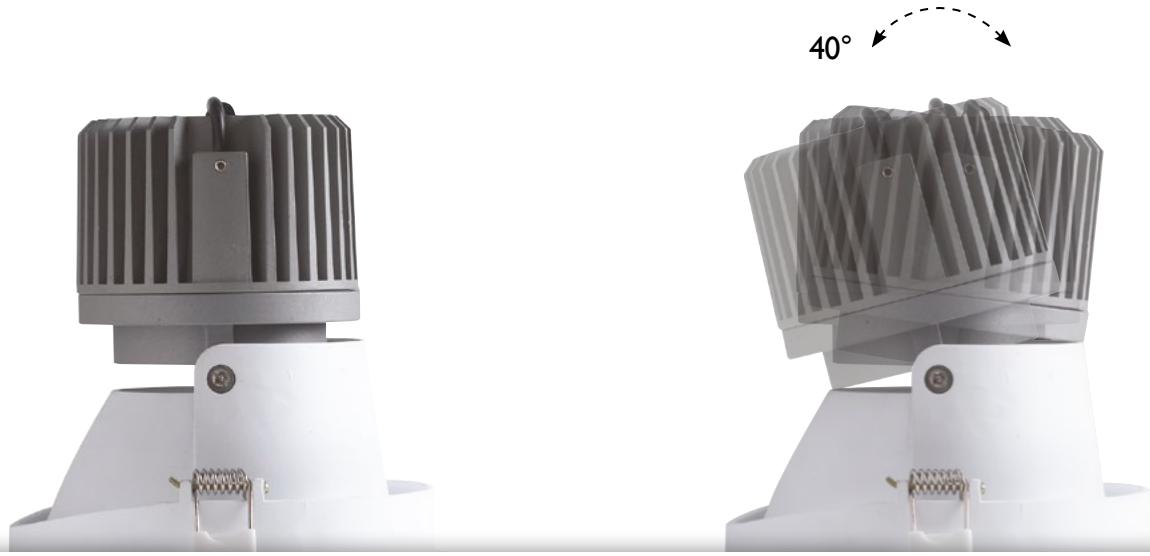

ELITE

Incasso in alluminio bianco orientabile con modulo LED COB
White aluminium down light adjustable built-in COB LED