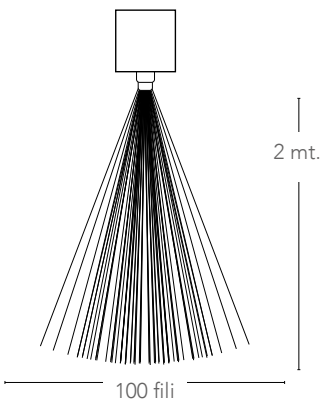

CLASSE A+		SMD 		Ra >80	CE			RoHS WEEE COMPLIANT