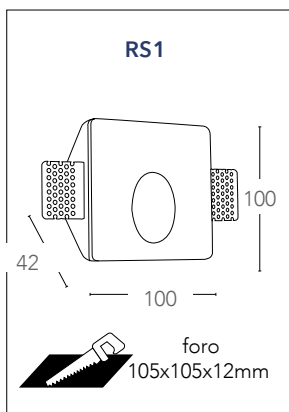

informazioni tecniche - technical information

I-ARIEL-RS1
8031434131215

1xGU10 MINI max 35W
non include - not included

I-ARIEL-RM1
8031434121216

1xGU10 MINI max 35W
non include - not included