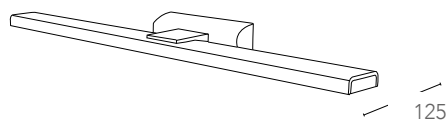

CLASSE
A

SMD

Ra
>80

CE

RoHS
WEEE COMPLIANT