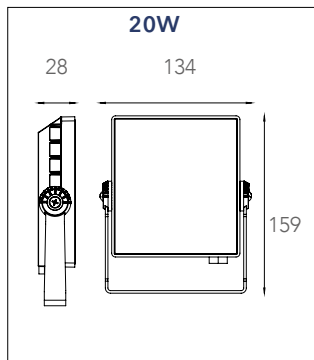

CLASSE A+		SMD		Ra >80	CE	EMC	RoHS WEEE COMPLIANT