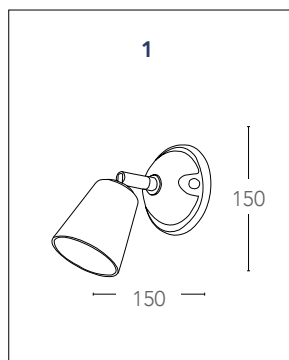

LIMOGES

Spot in ceramica
Ceramic spot light

informazioni tecniche - technical information

SPOT-LIMOGES-1
8031438531257

1xG9 max 33w
non include - not included

SPOT-LIMOGES-2
8031438501250

2xG9 max 33w
non include - not included

SPOT-LIMOGES-PL3
8031438511259

3xG9 max 33w
non include - not included