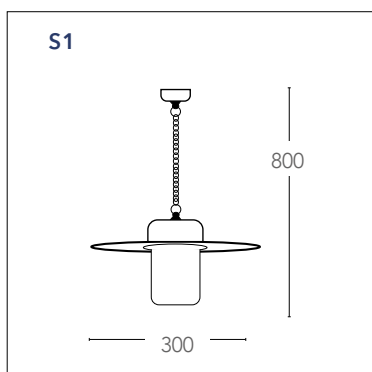

## informazioni tecniche - technical information

LANT-YORK/AP  
8031414862757

1xE27 max 60w  
non include - not included

LANT-YORK/S1  
8031414862764

1xE27 max 60w  
non include - not included