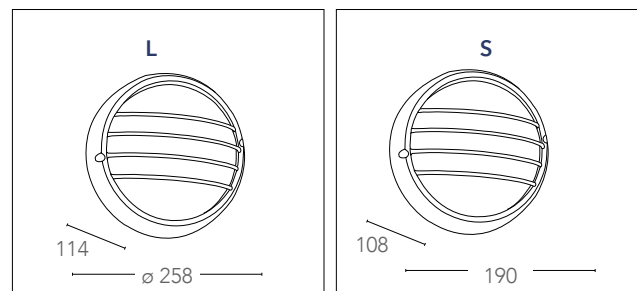

BARCELLONA

Plafoniera in alluminio con diffusore in vetro
Diecast ceiling lamp with glass diffuser

informazioni tecniche - technical information

I-3072L/NERO

8031421501083

1xE27 max 42w
non include

I-3072S/NERO

8031421521081

not included

I-3074L/NERO

8031421461080

1xE27 max 42w
non include

I-3074S/NERO

8031421481088

not included

I-3072L/SILVER

8031421531080

1xE27 max 42w
non include - not

I-3072S/SILVER

8031421551088

included

I-3074L/SILVER

8031421491087

1xE27 max 42w
non include - not

I-3074S/SILVER

8031421511082

included

3072

3074