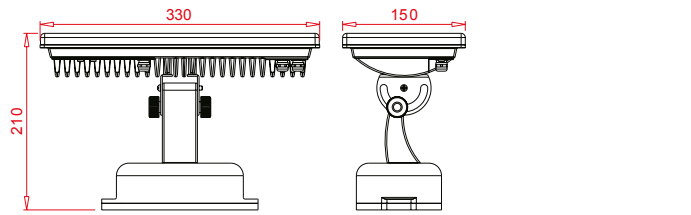

36X1W
230V

LED-RAYS-72P
8031440358040