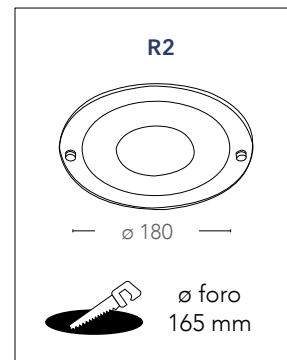

informazioni tecniche - technical information

INCASSO-ADAM-Q2
8031433971218

2xE27 max 60w
non include - not included

INCASSO-ADAM-R2
8031433921213

2xE27 max 60w
non include - not included

INCASSO-ADAM-Q1
8031433941211

1xE27 max 60w
non include - not included

INCASSO-ADAM-R1
8031433951210

1xE27 max 60w
non include - not included