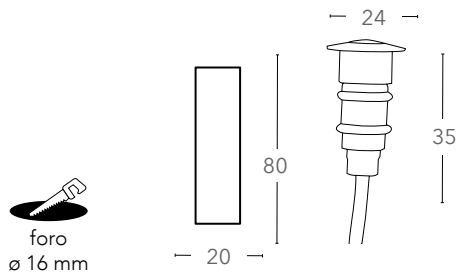

informazioni tecniche - technical information

LED-BARRET-R24 8031440364416	4000K	1W 3,5V DC	80 Lumen	40°	>10 000 on/off
	IP67	driver output min. 1w 3,5V 350mA non include - not included	h 25 000		
LED-BARRET-R24C 8031440355070	3000K	1W 3,5V DC	80 Lumen	40°	>10 000 on/off
	IP67	driver output min. 1w 3,5V 350mA non include - not included	h 25 000