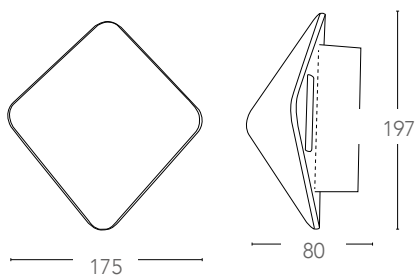

CLASSE A		SMD 		Ra >80	CE