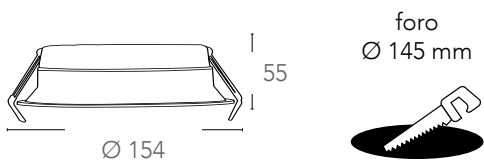

informazioni tecniche - *technical information*

INC-XANTO-M-R154 8031414861231	4000K	18W	1550 Lumen	98°	>15 000 on/off	h 25 000	driver incluso
INC-XANTO-F-R154 8031414861170	5000K	18W	1600 Lumen	98°	>15 000 on/off	h 25 000	driver incluso
INC-XANTO-C-R154 8031414861118	3000K	18W	1500 Lumen	98°	>15 000 on/off	h 25 000	driver incluso