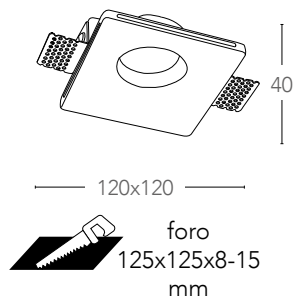

# SENSO

Incassi in gesso verniciabili a scomparsa  
Recess gypsun down light paintable

informazioni tecniche - technical information

INC-SENSO-1  
8031434221213

1xGU10 max 35w  
non include - not included