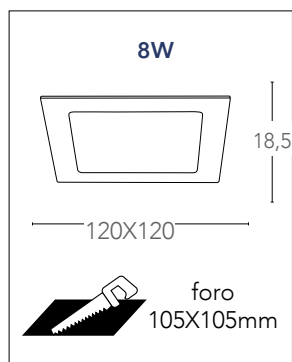

informazioni tecniche - technical information

INC-FLAP/8WM 8031440363402	4000K	8W	480 Lumen	120°	>15 000 on/off	h 15 000	driver incluso
INC-FLAP/8WF 8031440363389	5500K	8W	480 Lumen	120°	>15 000 on/off	h 15 000	driver incluso
INC-FLAP/8WC 8031440363419	3000K	8W	450 Lumen	120°	>15 000 on/off	h 15 000	driver incluso