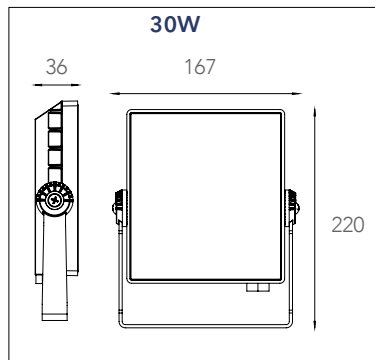

CLASSE A+		SMD		Ra >80	CE	EMC	RoHS WEEE COMPLIANT