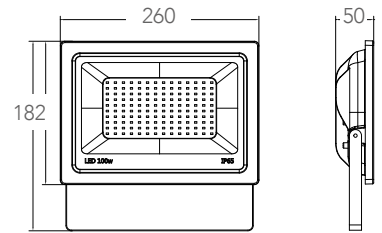

URANO

Proiettore in alluminio finitura nera LED integrato
Built-in LED aluminium flood lamp black finish