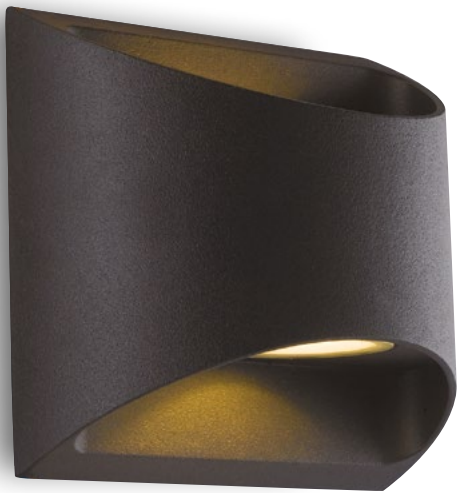

# VEYRON

Applicazione LED in alluminio  
Aluminium LED wall lamp