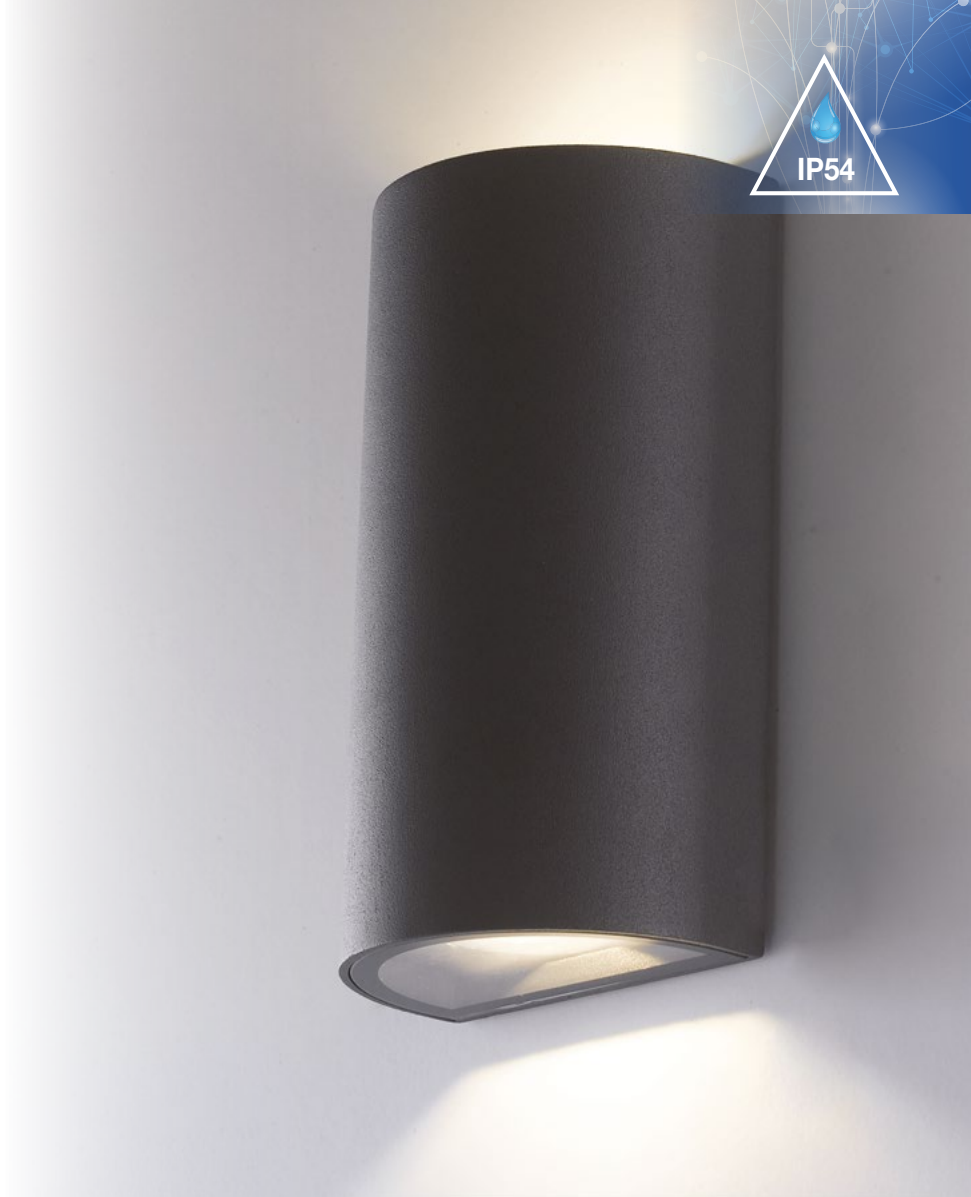

# ZONDA

Applique a LED in alluminio  
Aluminium LED wall lamp