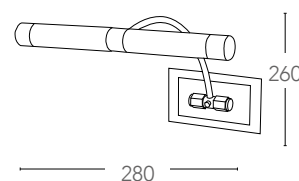

F1/F2

Appliche metallo flessibile con diffusore in vetro
Metal wall lamp with glass shade

informazioni tecniche - *technical information*

CROMO

SPOT-F1
8031414076956

1xG9 max 28w
non include - *not included*

BRUNITO

SPOT-F2
8031414076963

1xG9 max 28w
non include - *not included*

Q1/Q2

Appliche in metallo orientabile con diffusore in vetro
Metal wall lamp adjustable with glass shade

informazioni tecniche - *technical information*

NIKEL

SPOT-Q1
8031414076932

2xG9 max 28w
non include - *not included*

ORO

SPOT-Q2
8031414076949

2xG9 max 28w
non include - *not included*