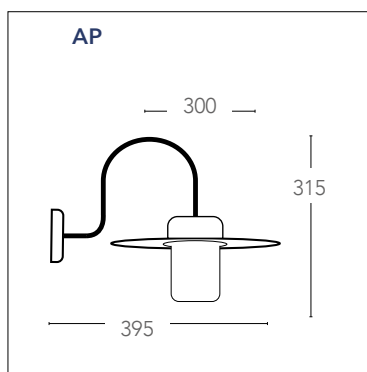

## informazioni tecniche - technical information

LANT-YORK/AP  
8031414862757

1xE27 max 60w  
non include - not included

LANT-YORK/S1  
8031414862764

1xE27 max 60w  
non include - not included