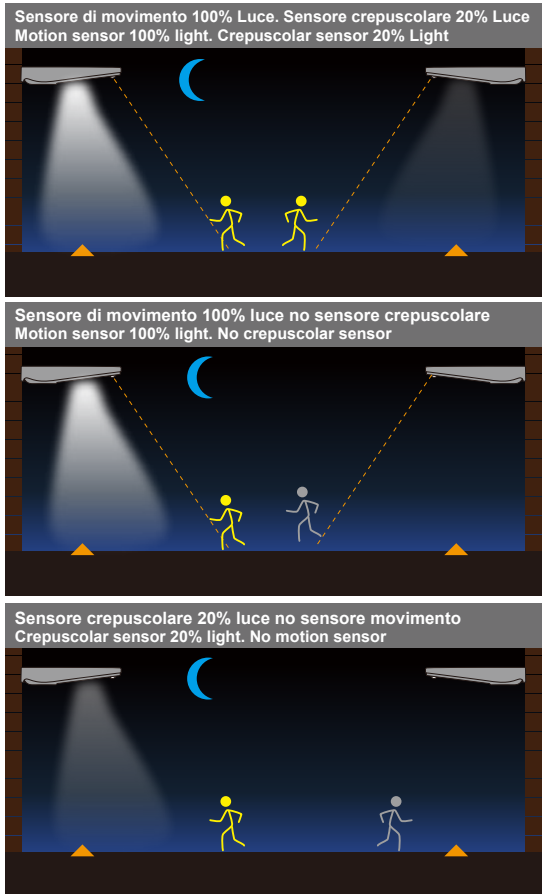

EOS

Appique solare LED 3 funzioni
Solar LED wall lamp with 3 function

informazioni tecniche - technical information

LED-EOS-SOLAR
8031414862740

4000K

4W

100°

IP66

450 Lumen

INCL. 120°

lithium 3,9V 4400 mAh

driver incluso

carica/recharge 6h

durata/charge lasting time 8h

4-6 mt