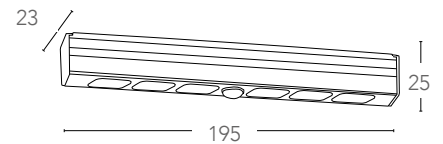

ODIC

Barra sotto pensile a LED in alluminio con sensore alimentata a batterie
Cabinet ledbar in aluminium with sensor battery powered