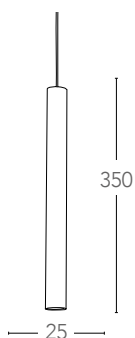

informazioni tecniche - technical information

LED-OBOE-SM BCO 8031414862047	4000K	3,5W	280 Lumen	40°	>15 000 on/off	h 25 000	driver incluso
LED-OBOE-SC BCO 8031414865109	3000K	3,5W	280 Lumen	40°	>15 000 on/off	h 25 000	driver incluso
LED-OBOE-SM NERO 8031414862030	4000K	3,5W	280 Lumen	40°	>15 000 on/off	h 25 000	driver incluso
LED-OBOE-SC NERO 8031414865147	3000K	3,5W	280 Lumen	40°	>15 000 on/off	h 25 000	driver incluso
LED-OBOE-SM ORO 8031414862054	4000K	3,5W	280 Lumen	40°	>15 000 on/off	h 25 000	driver incluso
LED-OBOE-SC ORO 8031414865123	3000K	3,5W	280 Lumen	40°	>15 000 on/off	h 25 000	driver incluso
LED-OBOE-SM CR 8031414862061	4000K	3,5W	280 Lumen	40°	>15 000 on/off	h 25 000	driver incluso
LED-OBOE-SC CR 8031414865130	3000K	3,5W	280 Lumen	40°	>15 000 on/off	h 25 000	driver incluso
LED-OBOE-SM BRO 8031414864287	4000K	3,5W	280 Lumen	40°	>15 000 on/off	h 25 000	driver incluso
LED-OBOE-SC BRO 8031414865116	3000K	3,5W	280 Lumen	40°	>15 000 on/off	h 25 000	driver incluso