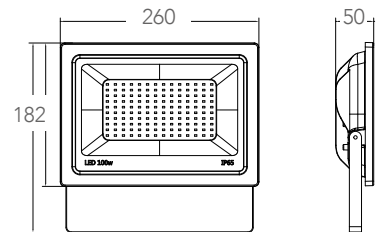

informazioni tecniche - technical information

LED-URANO-80
8031414861446

80W

5600 Lumen

PF
0,90

>10 000 on/off

h 20 000

230V
DRIVER FREE