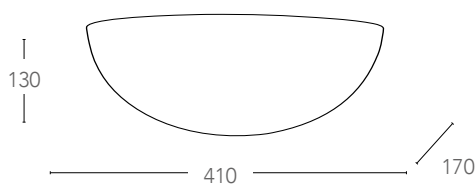

## ABEL

Applique a parete in gesso verniciabile  
Gypsun wall lamp paintable

informazioni tecniche - technical information

I-ABEL-AP  
8031440362153

 2xE14 max 13W  
non include - not included