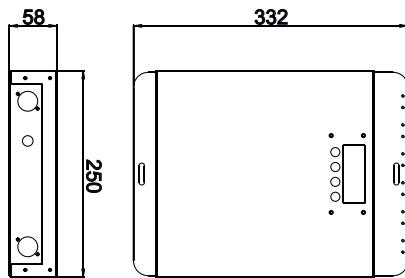

CONTROLLER

Scatola comando fari proiettori LED 6 canali collegabili DMX 18 canali
LED lamp control box 6 output ports, connectable with DMX 18-channel

CONTROLLER-CTR-RGB
8031440358026

CONTROLLO C/PORTA DMX512 LED RGB INPUT 230V AC
OUTPUT 12V/24V DC 300W 6 CANALI RGB (50W)

CONTROLLER-CTR-RGB12
8031440355438

CONTROLLO C/PORTA DMX512 LED RGB INPUT 230V AC
OUTPUT 12V DC 300W 6 CANALI RGB (50W)