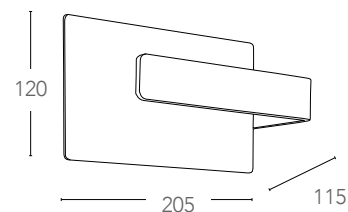

LAMBDA

Applique a LED in alluminio bianco goffrato
Aluminium LED wall lamp

informazioni tecniche - technical information

LED-W-LAMBDA/4W
8031433001205

4W

320 Lumen

>10 000 on/off

h 25 000

driver incluso