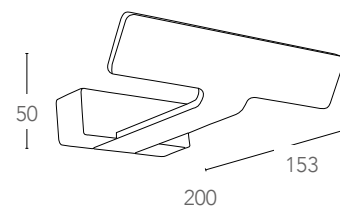

PEGASO

Applique a LED in alluminio bianco goffrato
Aluminium LED wall lamp

informazioni tecniche - technical information

LED-W-PEGASO/4W
8031432981201

4W

320 Lumen

>10 000 on/off

h 25 000

driver incluso

CLASSE
A

SMD

Ra
>80

CE

RoHS
WEEE COMPLIANT