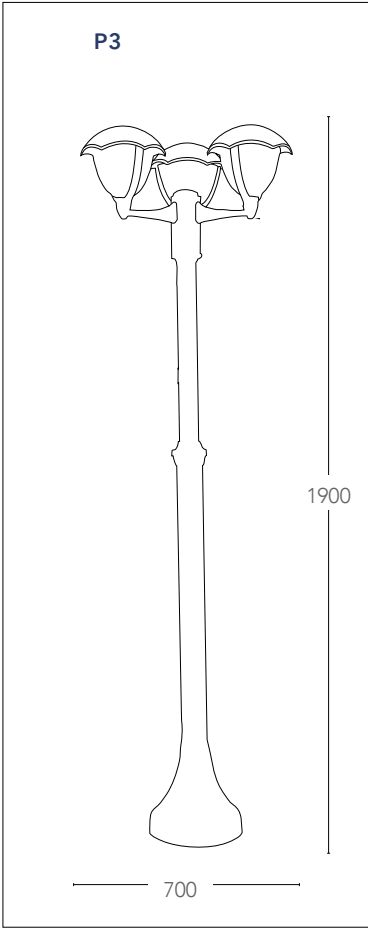

informazioni tecniche - technical information

LANT-MEGAN/L1 8031440361484	4000K	12W	800 Lumen	IP44	>10 000 on/off	h 15 000	230V DRIVER FREE
LANT-MEGAN/P1 8031440361491	4000K	12W	800 Lumen	IP44	>10 000 on/off	h 15 000	230V DRIVER FREE
LANT-MEGAN/P3 8031440361606	4000K	3X12W	2400 Lumen	IP44	>10 000 on/off	h 15 000	230V DRIVER FREE