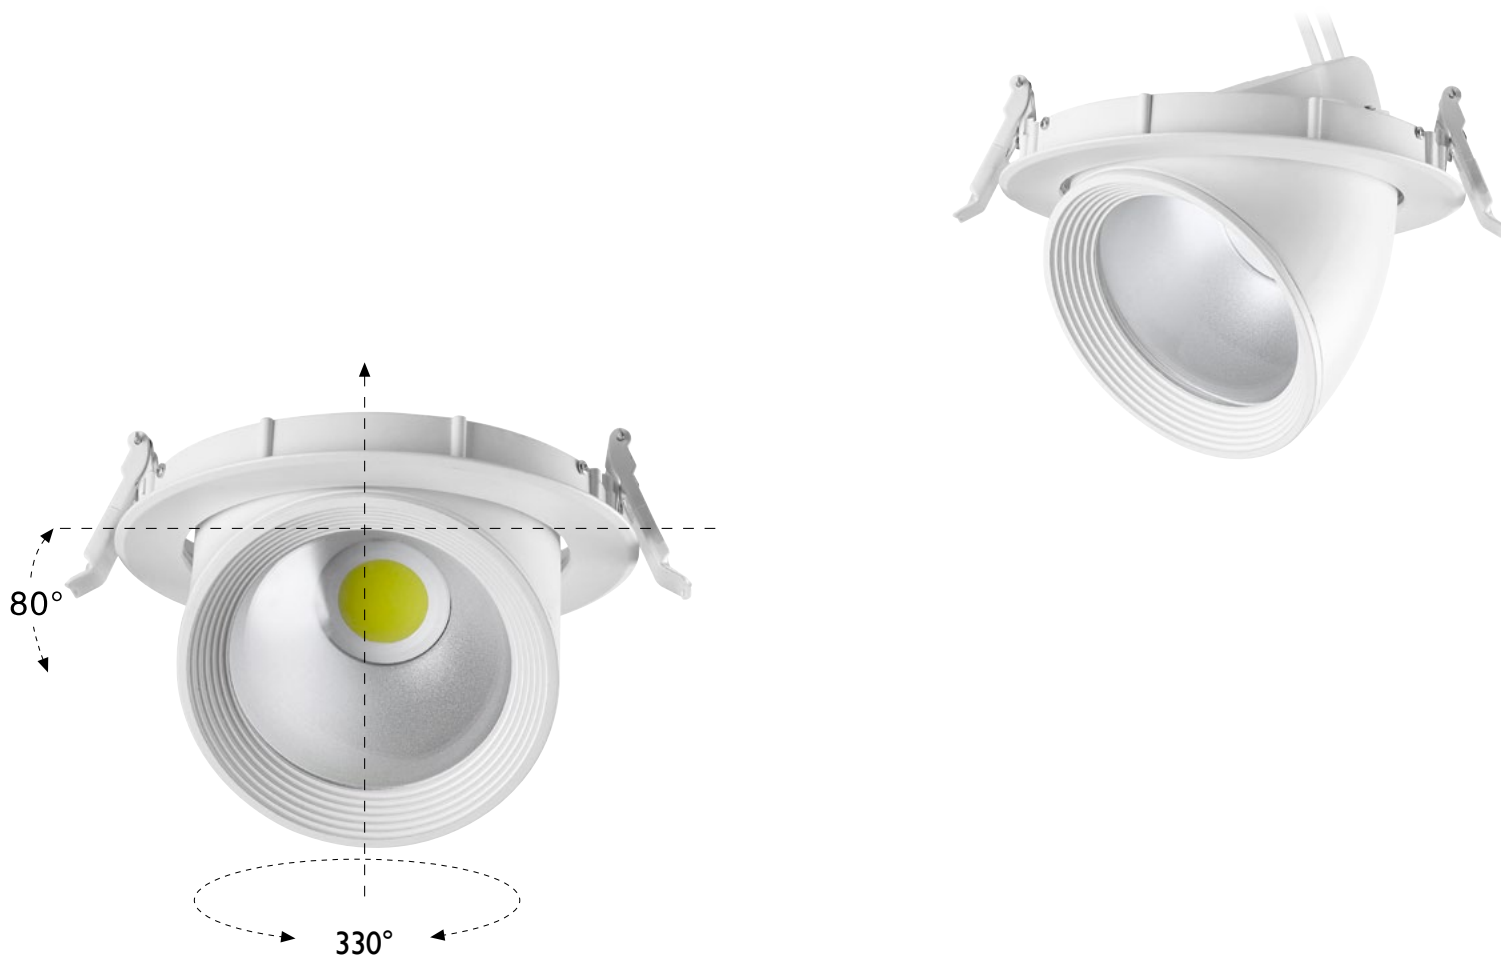

## DELTA

Incasso orientabile Snooker bianco satinato riflettore silver LED COB integrato  
Adjustable down light in satin white color built-in COB LED