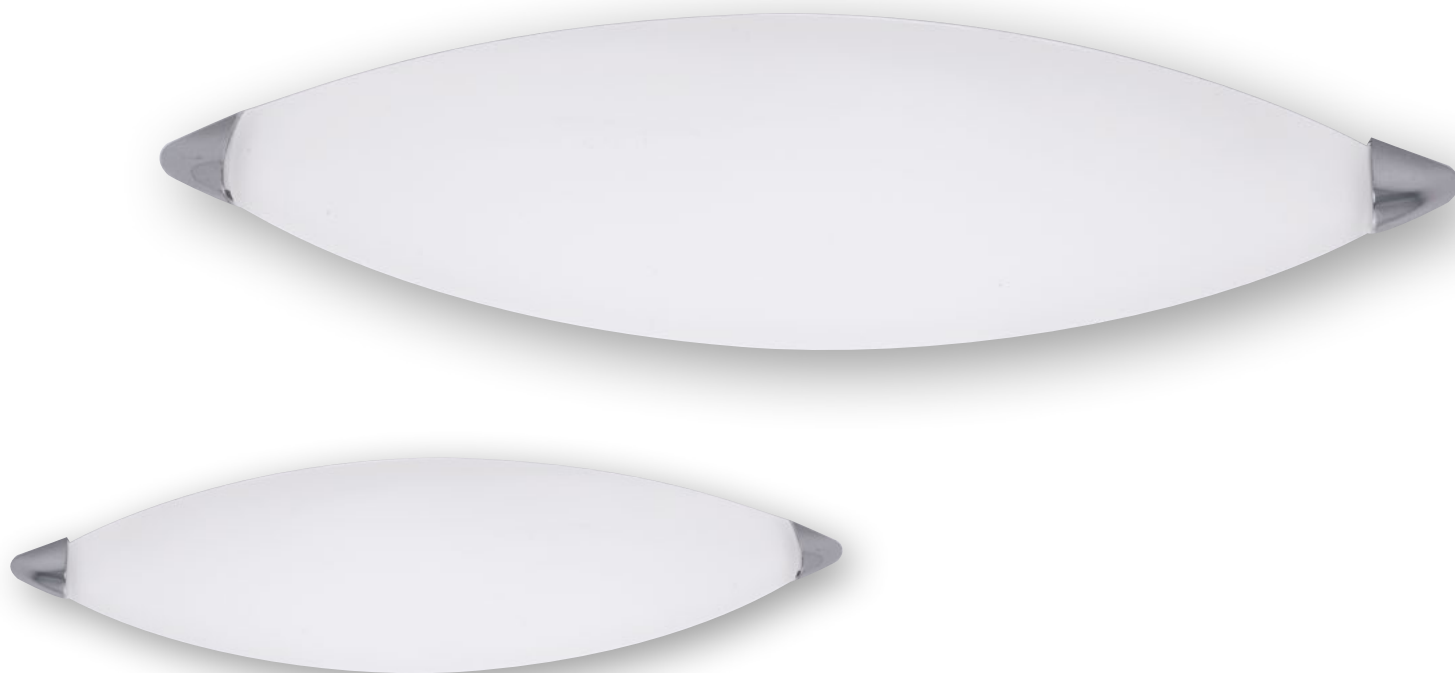

STEFANY

Appliche in vetro con rifiniture in metallo cromo
Glass wall lamp and metal with metal chrome finish