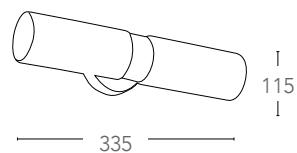

## JOY

Applique in metallo con diffusore in vetro finitura nikel  
Wall lamp in metal with glass shade nikel finish

informazioni tecniche - *technical information*

SPOT-B-JOY  
8031431961198

 2xE14 max 40W  
non incluse - *not included*