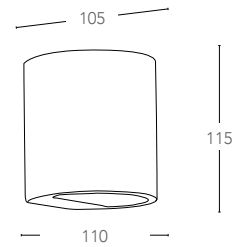

SHINE

Appliche a parete in gesso verniciabile
Gypsun wall lamp paintable