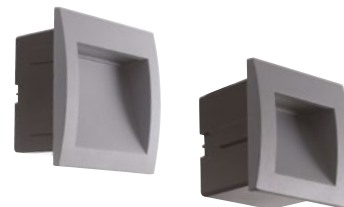

informazioni tecniche - *technical information*

INC-LYKAN-Q90
8031440361033

2W

230V
DRIVER FREE

INC-LYKAN-Q140
8031440361040

3W

230V
DRIVER FREE