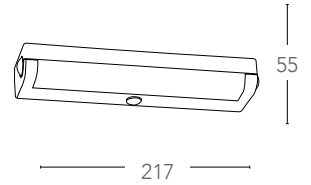

SONAR

Barra sotto pensile orientabile a LED in alluminio con sensore alimentata a batterie
Cabinet ledbar adjustable in aluminium with sensor battery powered