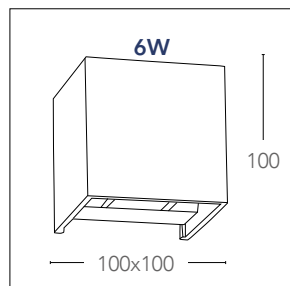

ALFA

Appliche a LED in alluminio con diffusori di fascio di luce regolabili
Aluminium LED wall lamp with adjustable light flood diffusers

informazioni tecniche - technical information

LED-W-ALFA/2W 8031433981217	3000K	2X2W	360Lumen	10'/120 10'/120	IP54	>10 000 on/off	h 25 000	driver incl.
LED-W-ALFA/6W 8031439551261	3000K	2X3W	500 Lumen	10'/120 10'/120	IP54	>10 000 on/off	h 25 000	driver incl.
LED-W-ALFA/2W BCO 8031439541262	3000K	2X2W	360Lumen	10'/120 10'/120	IP54	>10 000 on/off	h 25 000	driver incl.
LED-W-ALFA/6W BCO 8031439651268	3000K	2X3W	500 Lumen	10'/120 10'/120	IP54	>10 000 on/off	h 25 000	driver incl.