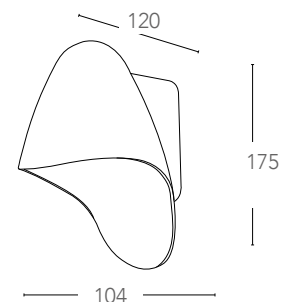

## HURACAN

Applique in alluminio pressofuso antracite goffrato  
Aluminium die-cast wall lamp embossed anthracite finish

informazioni tecniche - technical information

I-HURACAN-AP  
8031440361026

 1xGU10 max 42W  
non include - not included