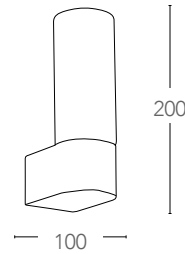

## ENDY

Applique in metallo con diffusore in vetro finitura nikel  
Wall lamp in metal with glass shade nikel finish

informazioni tecniche - *technical information*

SPOT-B-ENDY  
8031431941190

 1xE14 max 40W  
non incluse - *not included*