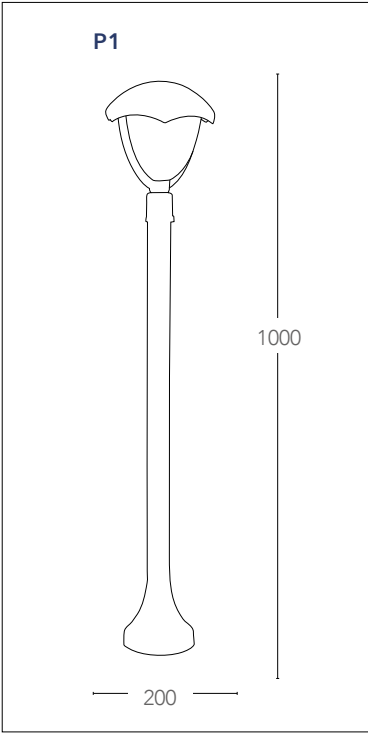

informazioni tecniche - technical information

LANT-MEGAN/L1 8031440361484	4000K	12W	800 Lumen	IP44	>10 000 on/off	h 15 000	230V DRIVER FREE
LANT-MEGAN/P1 8031440361491	4000K	12W	800 Lumen	IP44	>10 000 on/off	h 15 000	230V DRIVER FREE
LANT-MEGAN/P3 8031440361606	4000K	3X12W	2400 Lumen	IP44	>10 000 on/off	h 15 000	230V DRIVER FREE