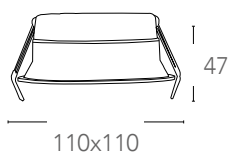

CLASSE A+		SMD		Ra >80	CE