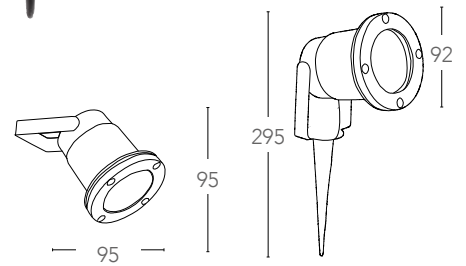

AKRON

Faro in alluminio con picchetto incluso
Aluminium flood light with spike included

informazioni tecniche - *technical information*

I-AKRON-PR
8031440312219

1xGU10 max 42w
non incluse - not included

KRONOS

Proiettore LED integrato con picchetto finitura silver
LED built-in LED flood light with spike silver finish

informazioni tecniche - *technical information*

LED-KRONOS/SPK-10W
8031435991238

10W

800 Lumen

120°

>10 000 on/off

h 20 000

driver incluso