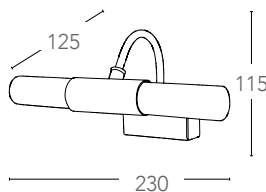

informazioni tecniche - technical information

SPOT-B-ROBY
8031440312356

2xG9 max 28w
non include - not included