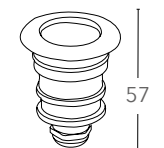

IMPACT

Kit segnapassi in alluminio incasso a pavimento o parete LED integrato finitura nickel
LED built-in aluminium in ground or wall spot light nickel finish

informazioni tecniche - *technical information*

LED-IMPACT-Q-1W
803143440331272

1W 3,5V
DC

80 Lumen

>10 000 on/off

45x45

driver output min.
1w 3,5V 350mA

h 25 000

foro
ø 35 mm

non include - *not included*

Connessione in serie
Serie connection system

Driver page 379
I-DRIVER/4W
I-DRIVER/18W

informazioni tecniche - *technical information*

LED-IMPACT-R-1W
8031440321273

1W 3,5V
DC

80 Lumen

>10 000 on/off

40

driver output min.
1w 3,5V 350mA

h 25 000

foro
ø 35 mm

non include - *not included*

Connessione in serie
Serie connection system

Driver page 379
I-DRIVER/4W
I-DRIVER/18W