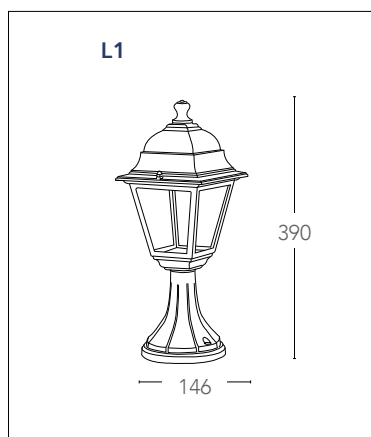

LANT-ROMA/P3

8031430781179

3xE27 max 60w
non include - *not included*