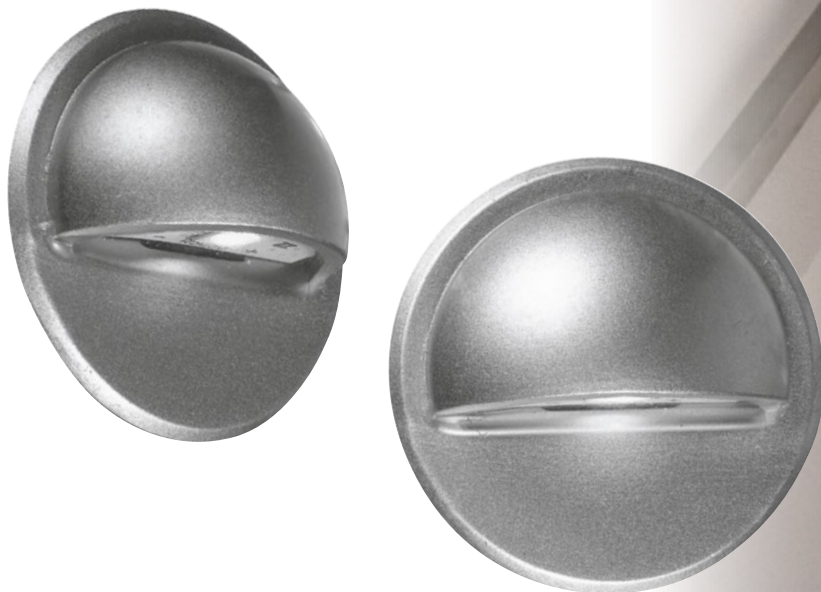

RIDER

Kit segnapassi in alluminio incasso a pavimento o parete LED integrato finitura nickel
LED built-in aluminium in ground or wall spot light nickel finish

informazioni tecniche - technical information

LED-RIDER-R6-DIR
8031439921279

4000K

6X0,6W

100 Lumen

105°

>10 000 on/off

h 25 000

driver incluso