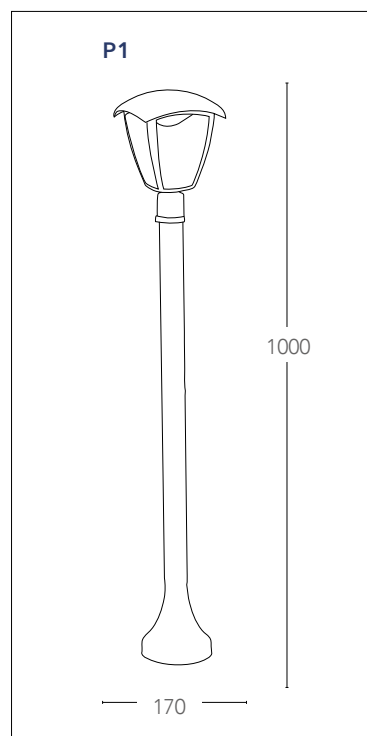

informazioni tecniche - technical information

LANT-LADY/L1 8031440361330	4000K	12W	800 Lumen	IP44	>10 000 on/off	h 15 000	230V DRIVER FREE
LANT-LADY/P1 8031440361347	4000K	12W	800 Lumen	IP44	>10 000 on/off	h 15 000	230V DRIVER FREE
LANT-LADY/S1 8031440352147	4000K	12W	800 Lumen	IP44	>10 000 on/off	h 15 000	230V DRIVER FREE
LANT-LADY/P3 8031440352116	4000K	3xGX53 9W include - included	3x680 Lumen	IP44	>10 000 on/off	h 25 000