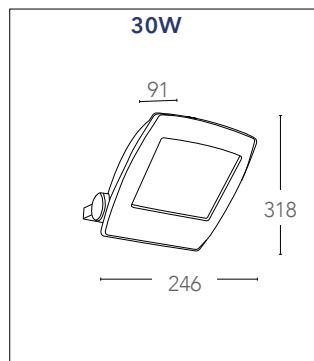

CLASSE
A

COB

Ra >80

CE