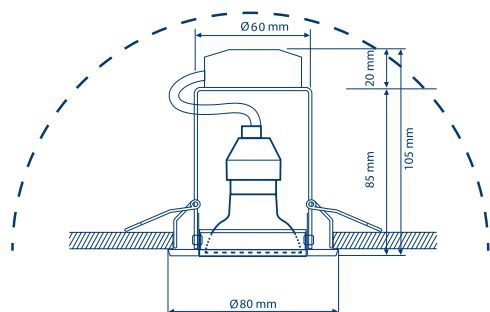

informazioni tecniche - technical information

NIK

BCO

INC-MATRIX-LEDF3 NIK 8031440359337	3000K	3X6W	3X400Lumen	100°	>10 000 on/off	h 15 000
INC-MATRIX-LEDF3 BCO 8031440359320	3000K	3X6W	3X400 Lumen	100°	>10 000 on/off	h 15 000