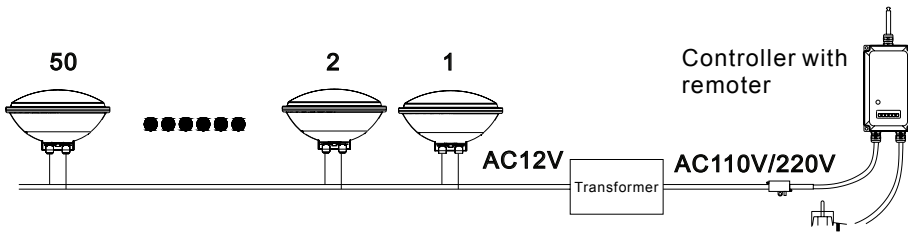

E-1. Recommended control mode and lamp