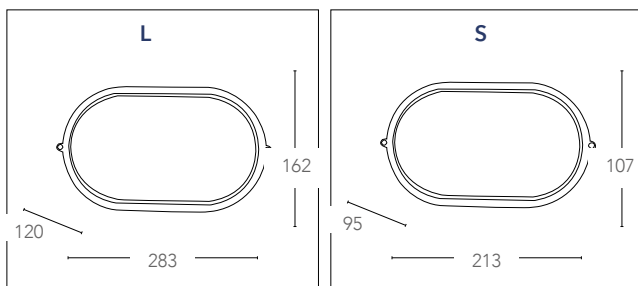

informazioni tecniche - technical information

NERO

BCO

I-IBIZA-L-NERO
8031440312189

1xE27 max 42w
non include - not included

I-IBIZA-S-NERO
8031440312165

1xE27 max 42w
non include - not included

I-IBIZA-L-BCO
8031440312134

1xE27 max 42w
non include - not included

I-IBIZA-S-BCO
8031440312103

1xE27 max 42w
non include - not included