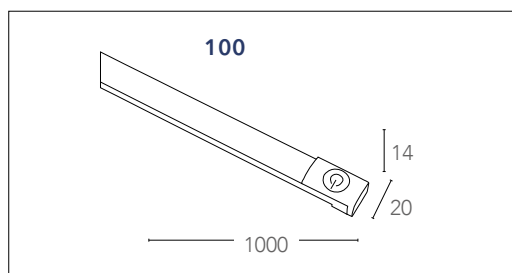

## MOVIE

Barra LED orientabile in PC con diffusore opale  
Adjustable cabinet PC LED bar white color opal diffuser

cavo 1,5 mt. incluso 1mt.  
1,5 mt cable included

informazioni tecniche - *technical information*