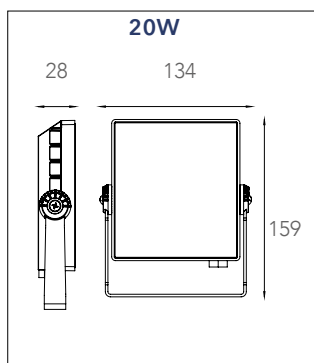

CLASSE
A+

SMD

Ra >80

CE

RoHS
WEEE COMPLIANT