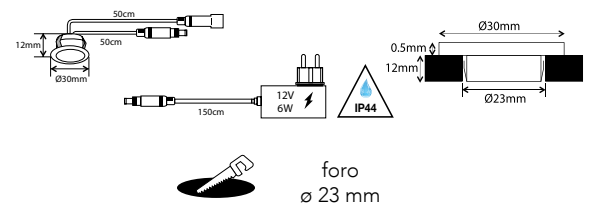

informazioni tecniche - technical information

LED-RIDER-R6-RGB
8031439871260

	4000K		6X0,6W		100 Lumen		120°		>10 000 on/off
			driver incluso		IP65		h 25 000