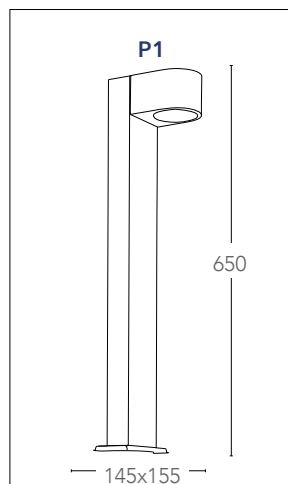

informazioni tecniche - technical information

I-OSLO-AP
8031440151276

1xGX53
non include - not included

I-OSLO-P1
8031440131278

1xGX53
non include - not included