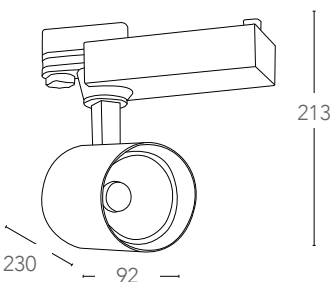

informazioni tecniche - technical information

NERO

BIANCO

LED-EAGLE-B-10WM 8031440358774	4000K	10W	☀️ 1000 Lumen	40°	PF 0,90	⏻ >15 000 on/off	🕒 h 25 000	🔋 driver incluso
LED-EAGLE-B-10WC 8031440358712	3000K	10W	☀️ 1000 Lumen	40°	PF 0,90	⏻ >15 000 on/off	🕒 h 25 000	🔋 driver incluso
LED-EAGLE-W-10WM 8031440358750	4000K	10W	☀️ 1000 Lumen	40°	PF 0,90	⏻ >15 000 on/off	🕒 h 25 000	🔋 driver incluso
LED-EAGLE-W-10WC 8031440358743	3000K	10W	☀️ 1000 Lumen	40°	PF 0,90	⏻ >15 000 on/off	🕒 h 25 000	🔋 driver incluso