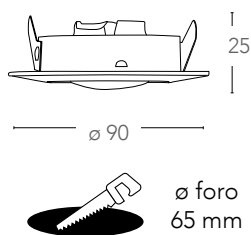

# POLARIS

Incasso orientabile in alluminio pressofuso LED COB integrato  
Die cast adjustable down light built-in COB LED