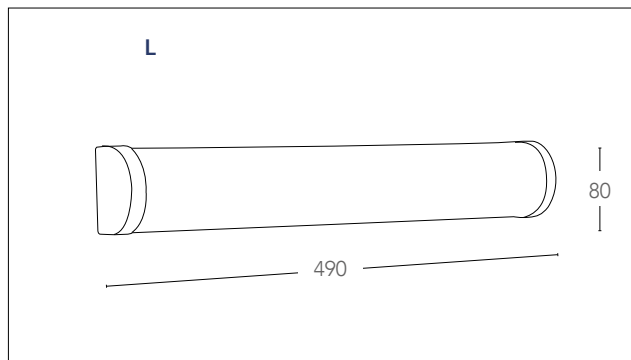

SHON

Applique in vetro con rifiniture in metallo cromo
Glass wall lamp and metal with metal chrome finish

informazioni tecniche - technical information

SPOT-B-SHON/M
8031432001190

2xE14 max 40W
non include - not included

IP20

SPOT-B-SHON/L
8031431991195

2xE14 max 40W
non include - not included

IP20