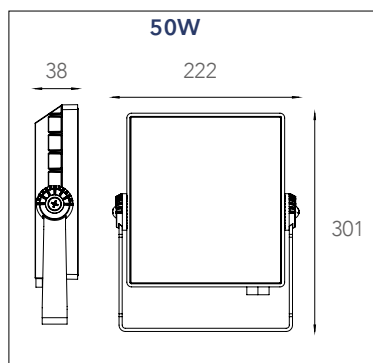

CLASSE
A+

SMD

Ra >80

CE

RoHS
WEEE COMPLIANT