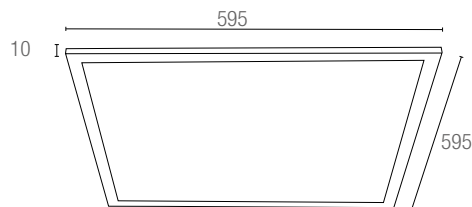

R G B W
RED GREEN BLUE WHITE

informazioni tecniche - *technical information*

LED-PANEL-60x60-RGBW
8031414861064

40W 3000 Lumen 4000K 120° >7500 on/off h 15 000 driver incluso