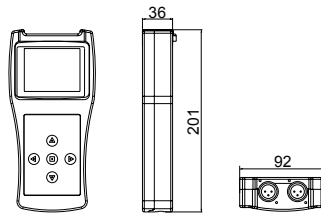

CONTROLLER DMX LED 3 CANALI RGB SEGNALE OUTPUT DMX/XLR-3 (DUE USCITE) IP20 CON CAVO CARICATORE