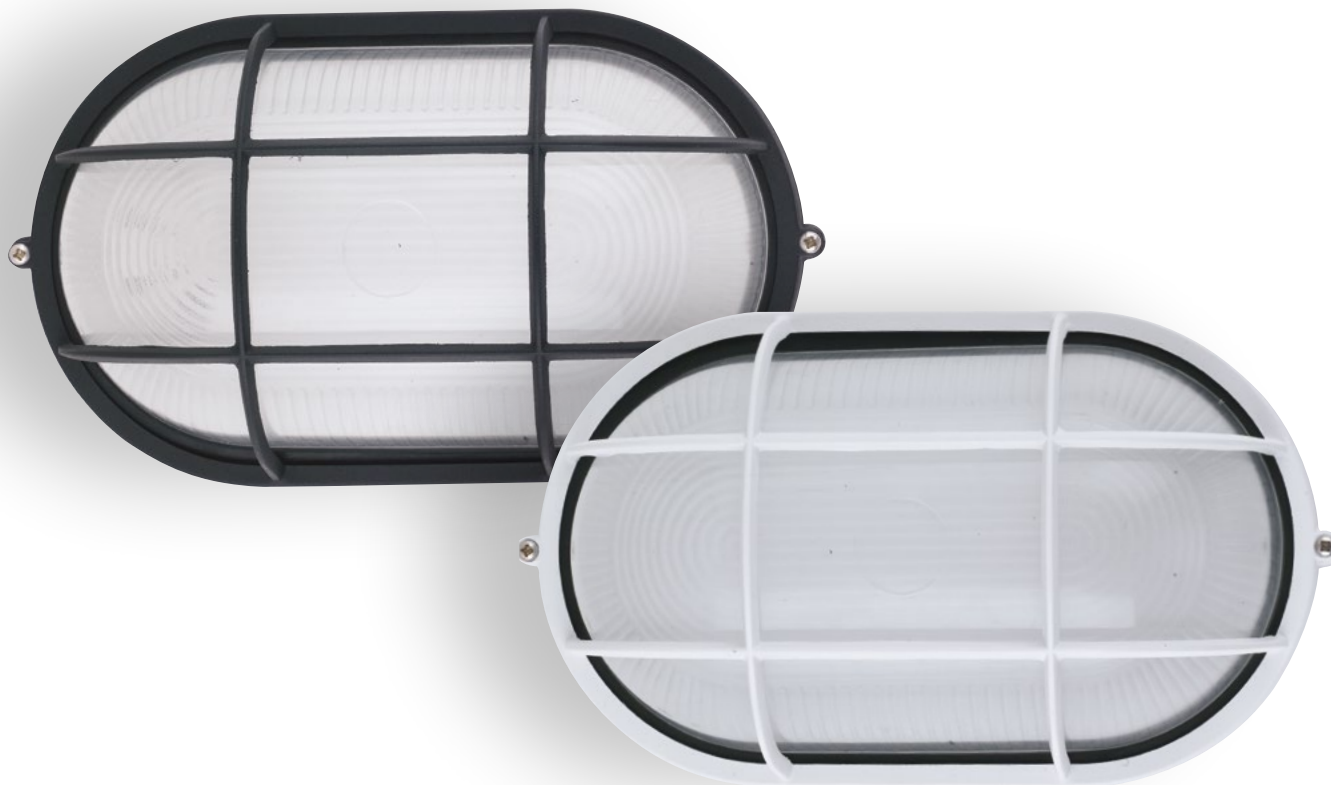

## IBIZA

Plafoniera in alluminio pressofuso e diffusore in vetro  
Aluminium die-cast ceiling lamp with glass diffuser