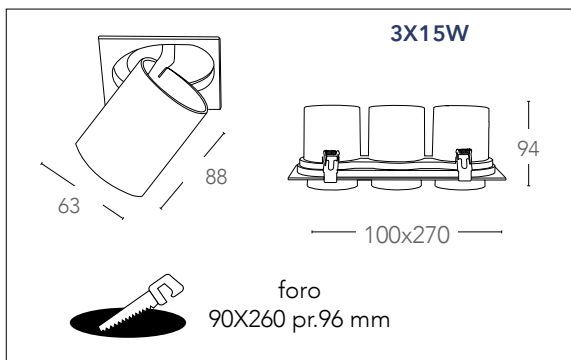

informazioni tecniche - technical information

INC-OUTSIDER-3X15C 8031414864249	3000K	3X15W	3600 Lumen	24°	>20 000 on/off	h 40 000	driver incluso
INC-OUTSIDER-3X15M 8031414864102	4000K	3X15W	3600 Lumen	24°	>20 000 on/off	h 40 000	driver incluso
INC-OUTSIDER-3X30C 8031414864270	3000K	3X30W	7200 Lumen	24°	>20 000 on/off	h 40 000	driver incluso
INC-OUTSIDER-3X30M 8031414864157	4000K	3X30W	7200 Lumen	24°	>20 000 on/off	h 40 000	driver incluso