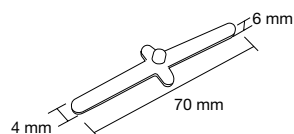

CLASSE
A

SMD

Ra
>80

CE

RoHS
WEEE COMPLIANT