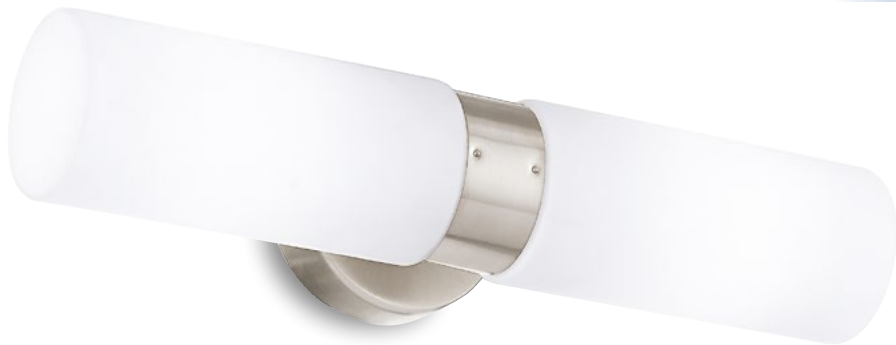

informazioni tecniche - *technical information*

SPOT-B-JOY
8031431961198

2xE14 max 40W
non incluse - *not included*