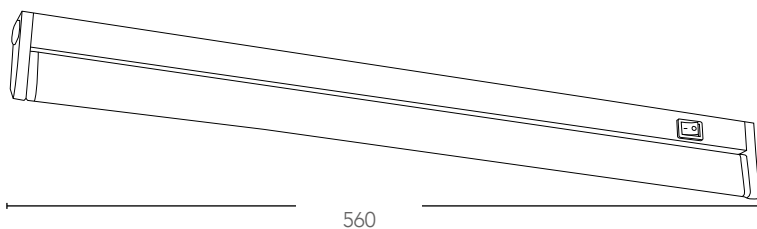

MULTI-CONNECT

CLASSE
A

SMD

Ra
>80

CE

RoHS
WEEE COMPLIANT