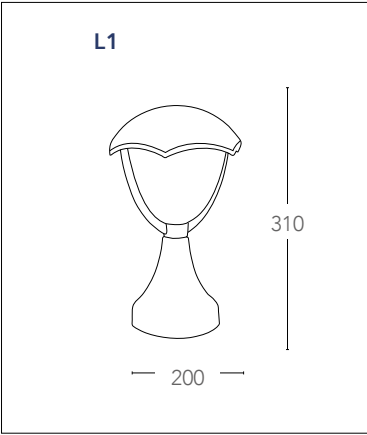

informazioni tecniche - technical information

LANT-MEGAN/L1 8031440361484	4000K	12W	800 Lumen	IP44	>10 000 on/off	h 15 000	230V DRIVER FREE
LANT-MEGAN/P1 8031440361491	4000K	12W	800 Lumen	IP44	>10 000 on/off	h 15 000	230V DRIVER FREE
LANT-MEGAN/P3 8031440361606	4000K	3X12W	2400 Lumen	IP44	>10 000 on/off	h 15 000	230V DRIVER FREE