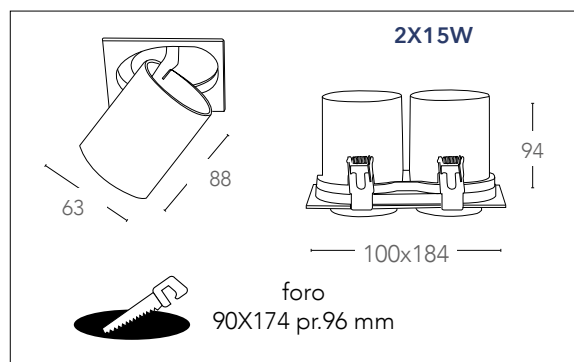

informazioni tecniche - technical information

INC-OUTSIDER-2X15C 8031414864232	3000K	2X15W	☀️ 2400 Lumen	🌀 24°	🔌 >20 000 on/off	🕒 h 40 000	🔌 driver incluso
INC-OUTSIDER-2X15M 8031414864126	4000K	2X15W	☀️ 2400 Lumen	🌀 24°	🔌 >20 000 on/off	🕒 h 40 000	🔌 driver incluso
INC-OUTSIDER-2X30C 8031414864263	3000K	2X30W	☀️ 4800 Lumen	🌀 24°	🔌 >20 000 on/off	🕒 h 40 000	🔌 driver incluso
INC-OUTSIDER-2X30M 8031414864140	4000K	2X30W	☀️ 4800 Lumen	🌀 24°	🔌 >20 000 on/off	🕒 h 40 000	🔌 driver incluso