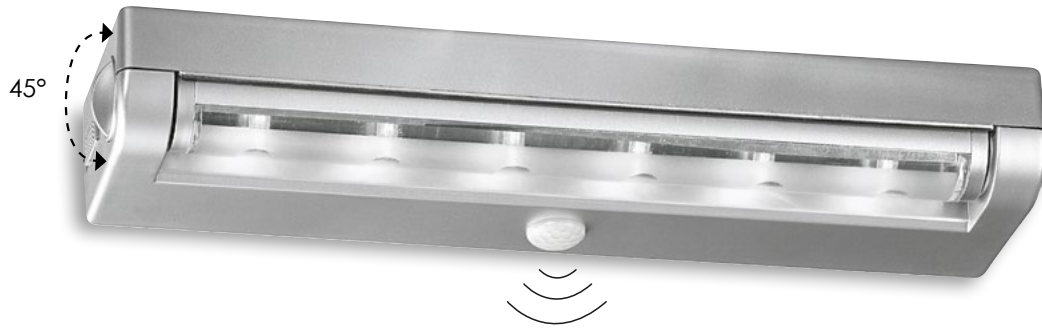

SONAR

Barra sotto pensile orientabile a LED in alluminio con sensore alimentata a batterie
Cabinet ledbar adjustable in aluminium with sensor battery powered