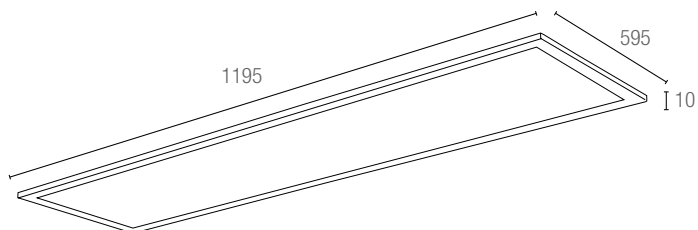

PANEL

Pannello in alluminio rifiniture bianco LED integrato
Aluminium panel light white color built-in LED

informazioni tecniche - technical information

LED-PANEL-60X120
8031440361897

4000K

60W

4800 Lumen

120°

>7500 on/off

h 20 000

driver incluso

LED-PANEL-F-60X120
8031440361873

5000K

60W

4800 Lumen

120°

>7500 on/off

h 20 000

driver incluso