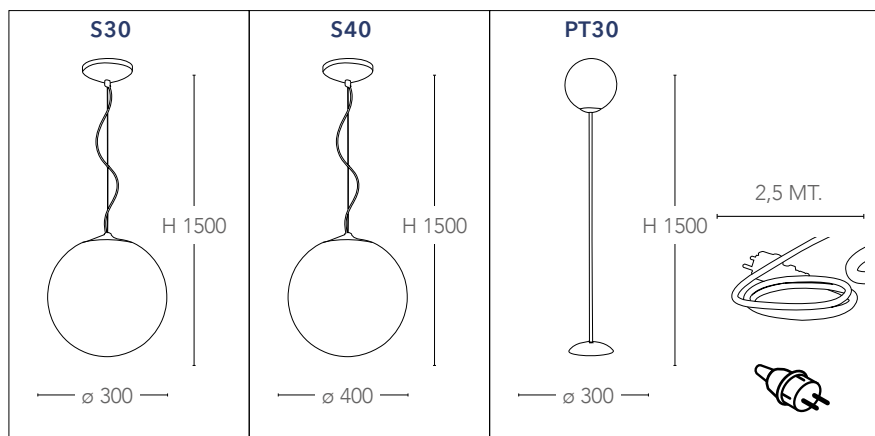

informazioni tecniche - technical information

I-GECO-SFERA-S30
8031414864461

1xE27 max 60w
non include - not included

I-GECO-SFERA-S40
8031414864454

1xE27 max 60w
non include - not included

I-GECO-SFERA-PT30
8031414864430

1xE27 max 60w
non include - not included