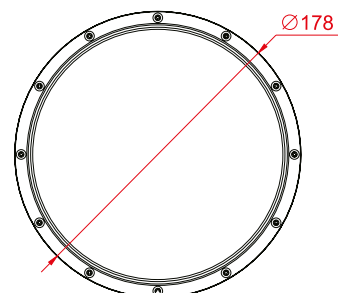

PAR56

Lampada LED a immersione
Immersion LED bulb-light

LED-PAR56-RGB
8031440359535

19X1W
12V DC

LED-PAR56-BCO
8031440359504

1050 Lumen

19X1W
12V DC