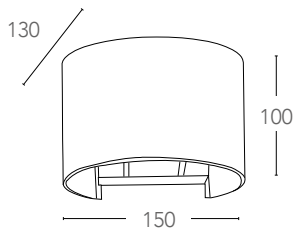

DELTA

Appliche a LED in alluminio con diffusori di fascio di luce regolabili
Aluminium LED wall lamp with adjustable light flood diffusers

informazioni tecniche - technical information

LED-W-DELTA/6W
8031440341271

2X3W

500Lumen

>10 000 on/off

h 25 000

driver incl.

LED-W-DELTA/6W BCO
8031440351270

2X3W

500 Lumen

>10 000 on/off

h 25 000

driver incl.