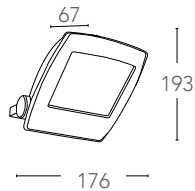

# KRONOS

Proiettore in alluminio LED integrato finitura bianco goffrato  
 Built-in LED aluminium flood lamp embossed white finish