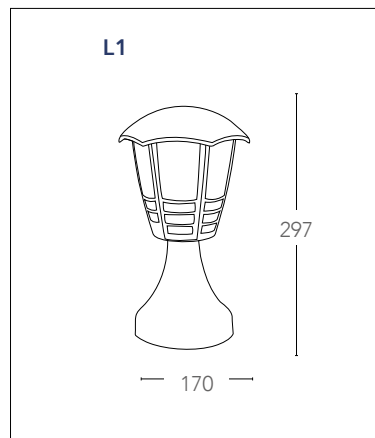

informazioni tecniche - *technical information*

LANT-CLOE/L1 8031440361415	4000K	12W	800 Lumen	IP44	>10 000 on/off	h 15 000	230V DRIVER FREE
LANT-CLOE/P1 8031440361439	4000K	12W	800 Lumen	IP44	>10 000 on/off	h 15 000	230V DRIVER FREE
LANT-CLOE/P3 8031440361446	4000K	3X12W	2400 Lumen	IP44	>10 000 on/off	h 15 000	230V DRIVER FREE