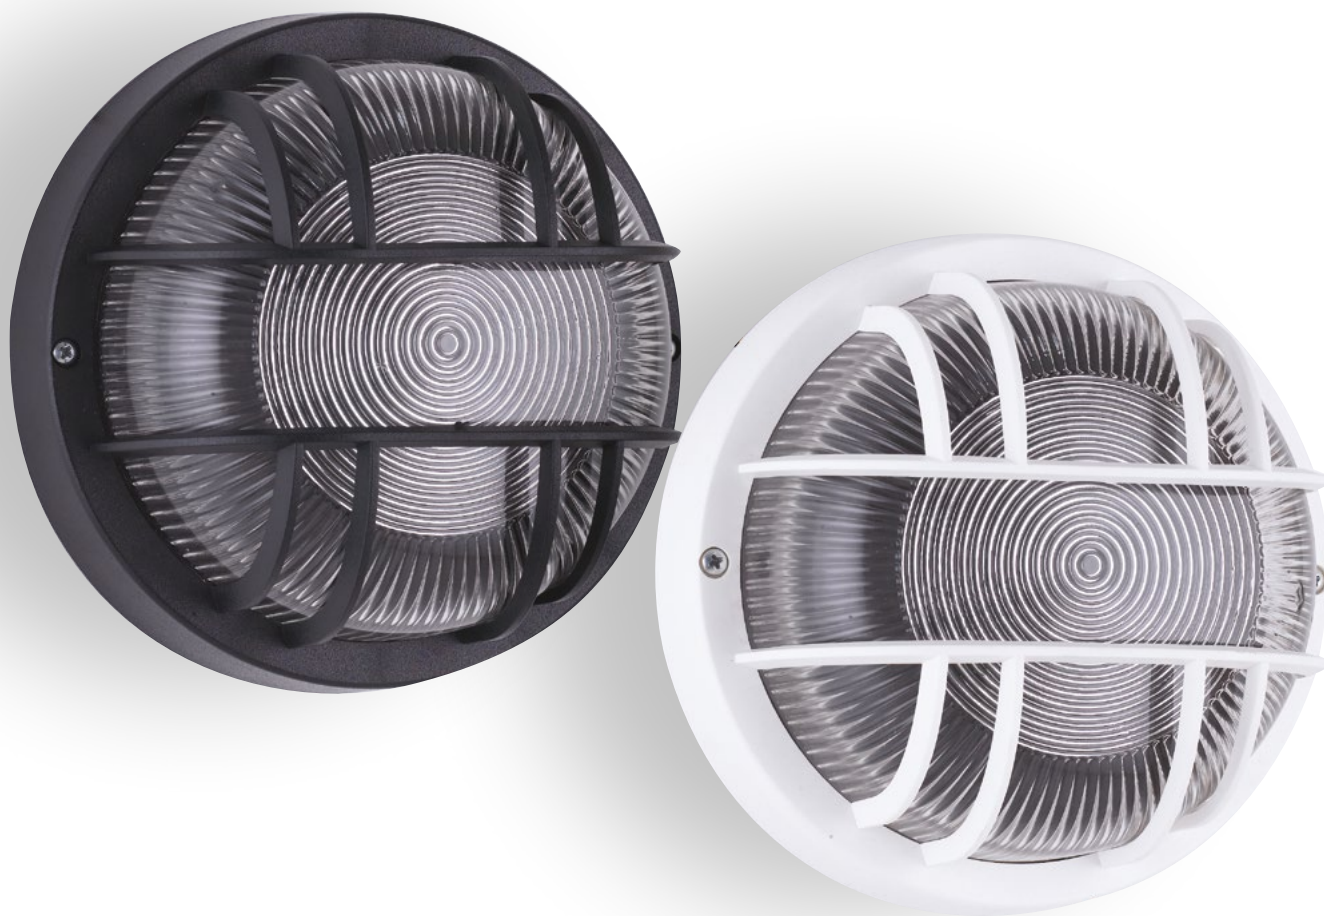

## SMART

Plafoniera in poliammide con diffusore in vetro  
Polyamide plastic ceiling lamp with glass diffuser