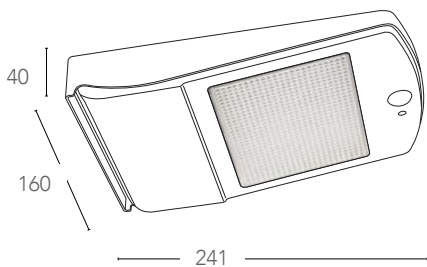

EOS

Appique solare LED 3 funzioni
Solar LED wall lamp with 3 function

informazioni tecniche - technical information

LED-EOS-SOLAR
8031414862740

4000K

4W

100°

IP66

450 Lumen

INCL. 120°

lithium 3,9V 4400 mAh

driver incluso

carica/recharge 6h

durata/charge lasting time 8h

4-6 mt