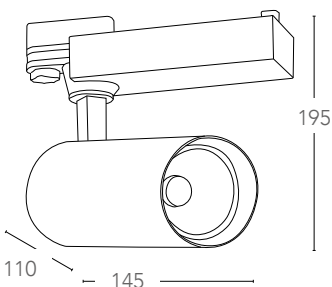

informazioni tecniche - technical information

	LED-EAGLE-B-40WM 8031440358651	4000K	40W	☀️ 4000 Lumen	40°	PF 0,90	⏻ >15 000 on/off	🕒 h 25 000	🔌 driver incluso
	LED-EAGLE-B-40WC 8031440358644	3000K	40W	☀️ 4000 Lumen	40°	PF 0,90	⏻ >15 000 on/off	🕒 h 25 000	🔌 driver incluso
	LED-EAGLE-W-40WM 8031440358637	4000K	40W	☀️ 4000 Lumen	40°	PF 0,90	⏻ >15 000 on/off	🕒 h 25 000	🔌 driver incluso
	LED-EAGLE-W-40WC 8031440358620	3000K	40W	☀️ 4000 Lumen	40°	PF 0,90	⏻ >15 000 on/off	🕒 h 25 000	🔌 driver incluso

NERO

BIANCO