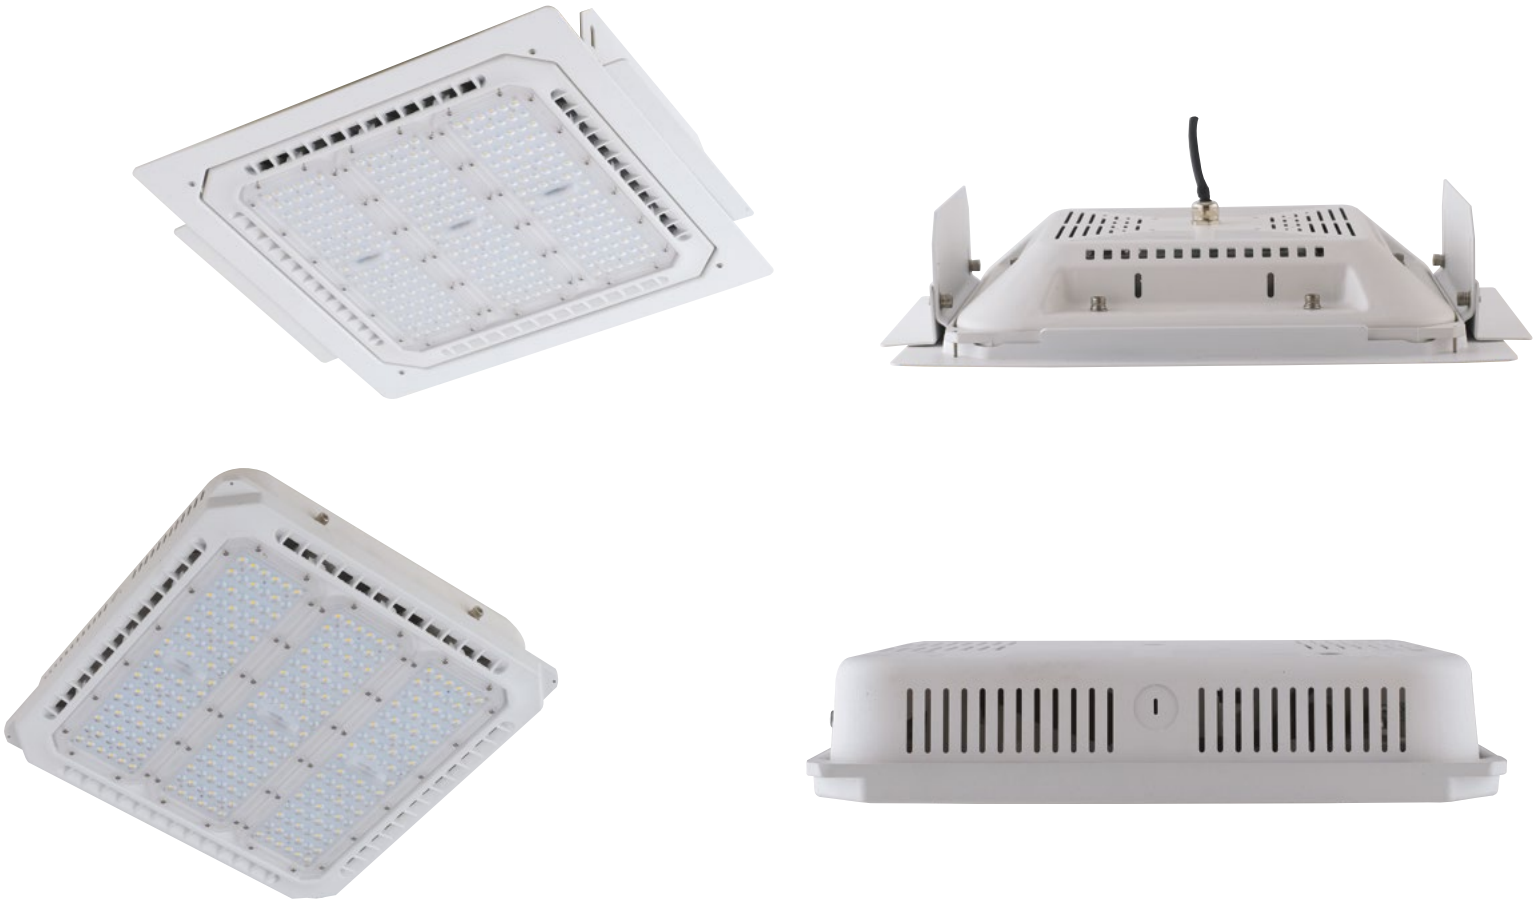

# ENERGY

Faro LED integrato per pensiline  
Gas station built-in LED light