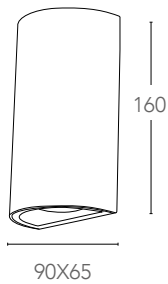

informazioni tecniche - technical information

LED-W-ZONDA
8031440360982

2X6W

630 Lumen

>15 000 on/off

h 25 000

driver incluso

CLASSE
A

COB

Ra
>80

CE