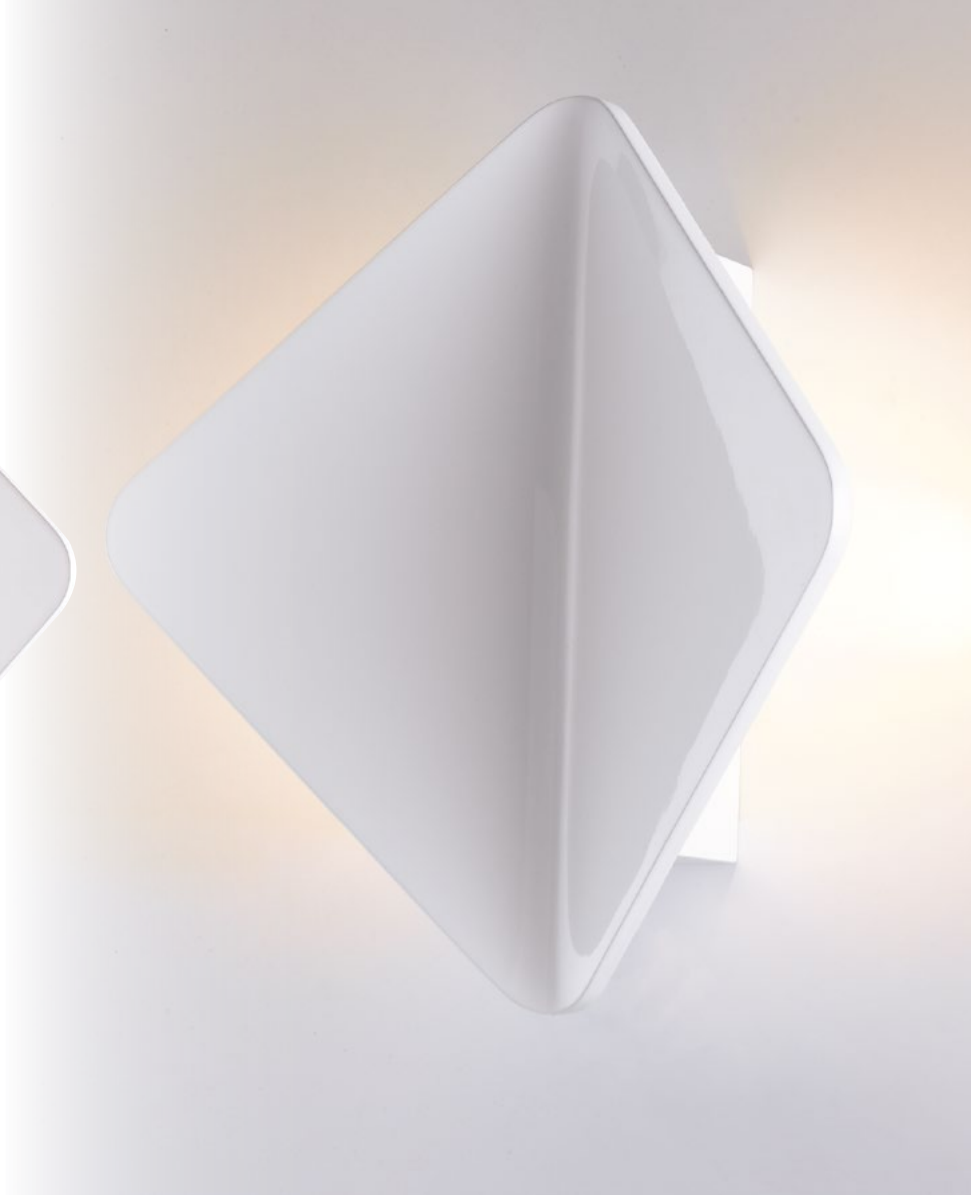

# KITE

Applique a LED in alluminio bianco o nero  
*Black or white aluminium LED wall lamp*