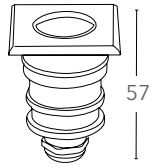

informazioni tecniche - *technical information*

LED-IMPACT-Q-1W
803143440331272

1W 3,5V
DC

80 Lumen

>10 000 on/off

45x45