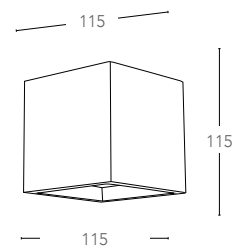

RUBIK

Appliche a parete in gesso verniciabile
Gypsun wall lamp paintable