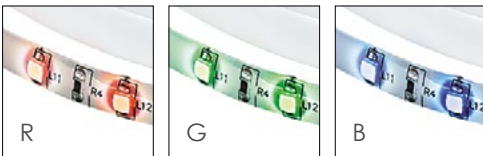

informazioni tecniche - technical information

STRIP-3528-240/M
8031433181204

4000K

96W 24V

7200 Lumen

SMD

1200XLED
SMD3528

>10 000 on/off

h 25 000

AC/DC
24V 4,5A 96W
non include
not included

15 MM
5 M

Strisce luci LED RGB da 5mt.
RGB LED strip 5 mt. roll