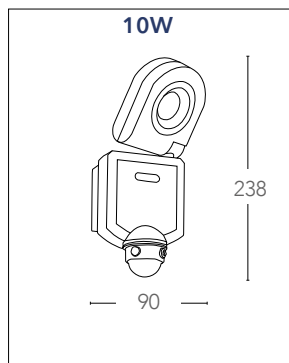

CLASSE A+		SMD 		Ra >80	CE		RoHS WEEE COMPLIANT