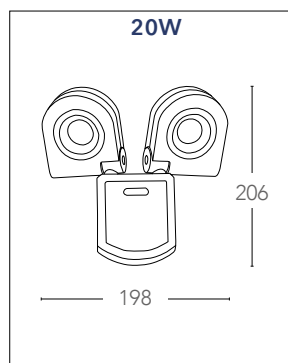

2X10W

2x720 Lumen

>10 000 on/off

h 25 000

driver incluso