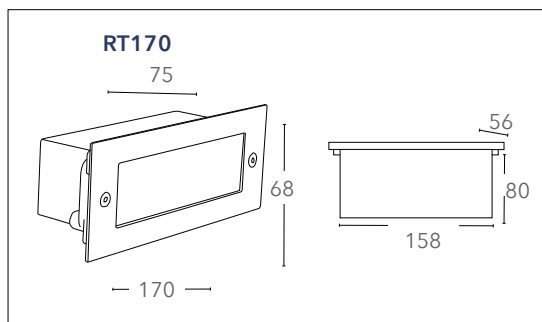

informazioni tecniche - *technical information*

INC-BOLT-Q71
8031440363556

3W

INC-BOLT-RT170
8031440363525

6W