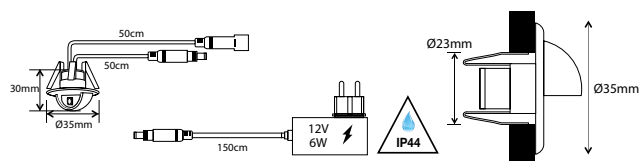

foro
ø 23 mm

CLASSE
A

SMD

Ra
>80

CE