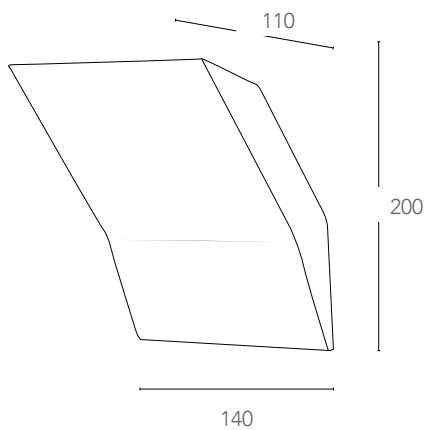

## MONTBLANC

Applique a parete in gesso verniciabile  
Gypsun wall lamp paintable

informazioni tecniche - *technical information*

I-MONTBLANC-AP  
8031414861354

 1xG9 max 28W  
non include - not included