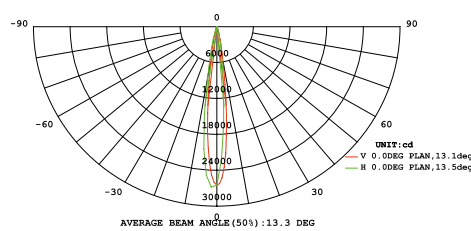

Height	Beam	Area (m²)	Quantity
3.281ft	1.600, 2.882ft	0.163221	1
6.562ft	3.200, 5.764ft	0.652884	1
9.843ft	4.800, 8.646ft	1.632211	1
13.124ft	6.400, 11.528ft	2.912442	1
16.405ft	8.000, 14.410ft	4.192673	1

Note: The Curves indicate the illuminated area and the average illumination when the luminaires is at different distance.