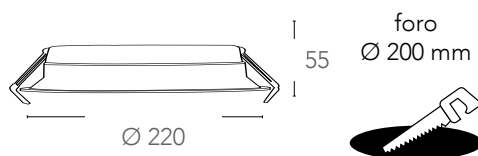

informazioni tecniche - technical information

INC-XANTO-M-R220 8031414861248	4000K	30W	☀️ 2800 Lumen	98°	>15 000 on/off	h 25 000	driver incluso
INC-XANTO-F-R220 8031414861187	5000K	30W	☀️ 2900 Lumen	98°	>15 000 on/off	h 25 000	driver incluso
INC-XANTO-C-R220 8031414861125	3000K	30W	☀️ 2700 Lumen	98°	>15 000 on/off	h 25 000	driver incluso