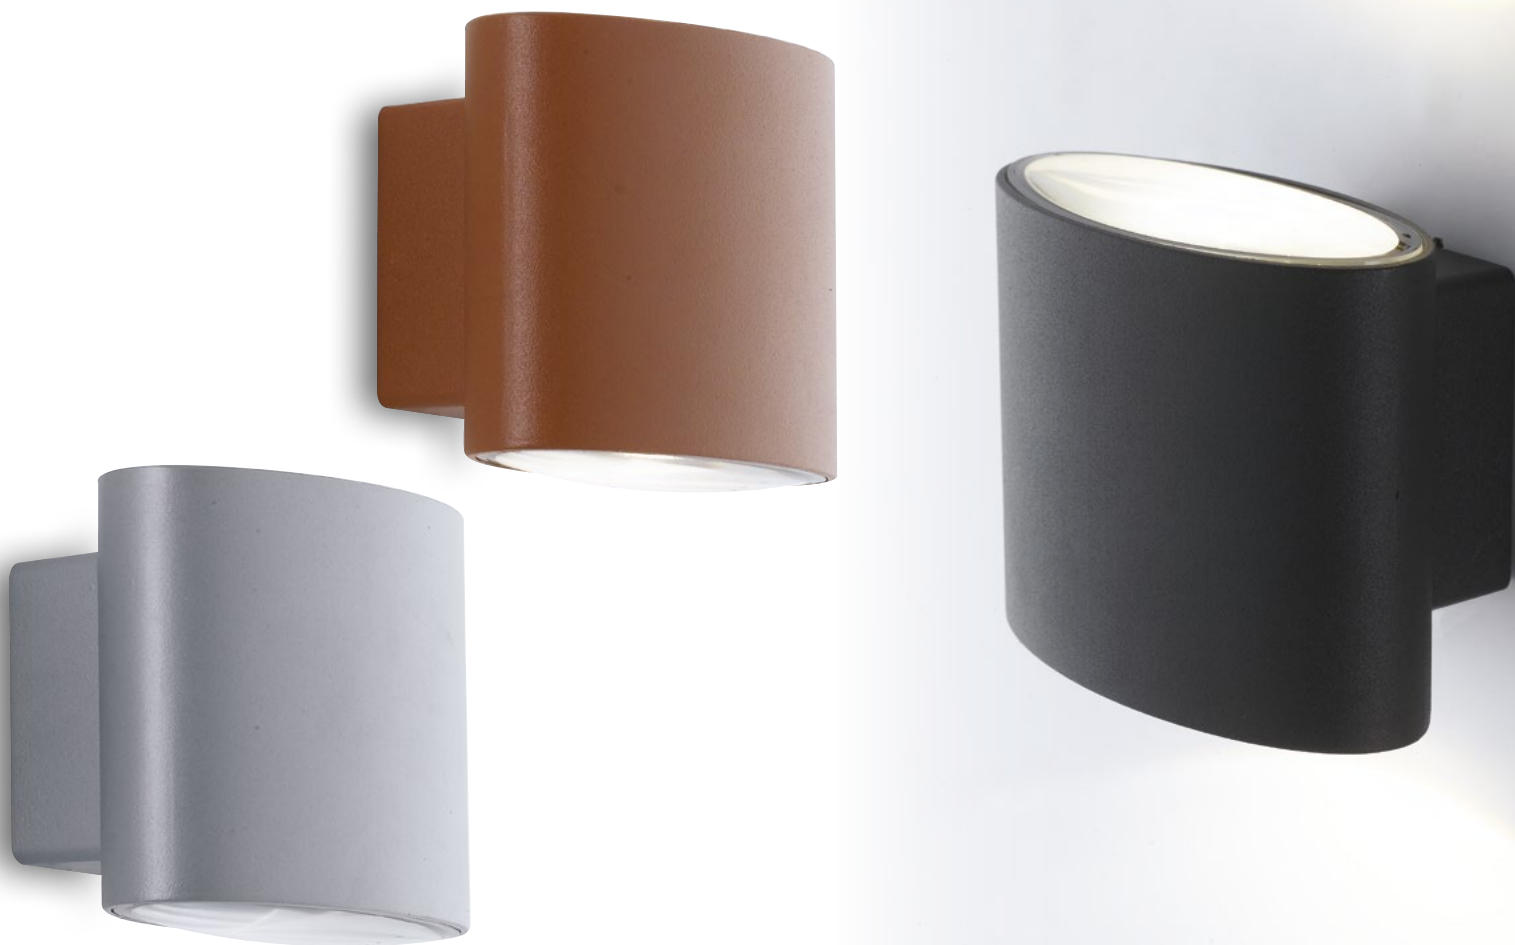

# BOXTER

Applique a LED in alluminio  
Aluminium LED wall lamp