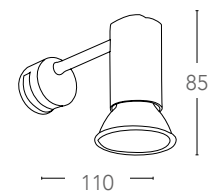

## GAIA

Applique da specchio in metallo finitura nickel  
Mirror lamp in metal nickel finish

IP23

informazioni tecniche - technical information

SPOT-B-GAIA  
8031431951199

1xGU10 max 42W  
non include - not included