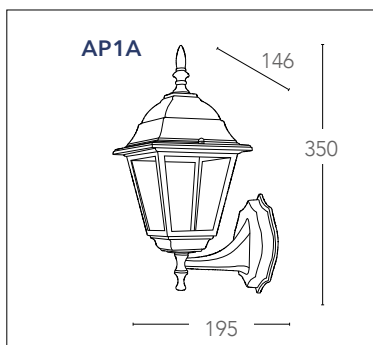

## ROMA

Lanterne in alluminio pressofuso con diffusore in vetro  
*Diecast aluminium lantern with glass diffuser*

**LANT-PALETTO**

8031414042203

1xE27 max 60w  
non include - *not included*

**LANT-ROMA/L1 BCO**