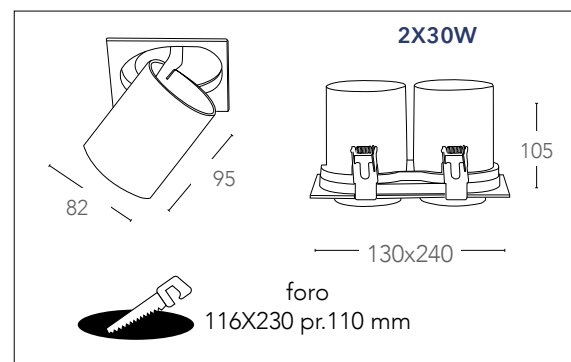

informazioni tecniche - technical information

INC-OUTSIDER-2X15C 8031414864232	3000K	2X15W	☀️ 2400 Lumen	🌀 24°	🔌 >20 000 on/off	🕒 h 40 000	🔌 driver incluso
INC-OUTSIDER-2X15M 8031414864126	4000K	2X15W	☀️ 2400 Lumen	🌀 24°	🔌 >20 000 on/off	🕒 h 40 000	🔌 driver incluso
INC-OUTSIDER-2X30C 8031414864263	3000K	2X30W	☀️ 4800 Lumen	🌀 24°	🔌 >20 000 on/off	🕒 h 40 000	🔌 driver incluso
INC-OUTSIDER-2X30M 8031414864140	4000K	2X30W	☀️ 4800 Lumen	🌀 24°	🔌 >20 000 on/off	🕒 h 40 000	🔌 driver incluso