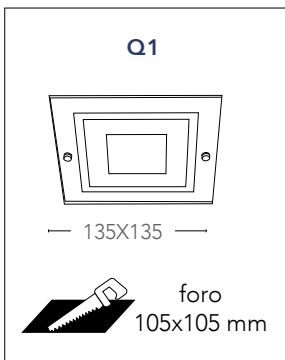

informazioni tecniche - technical information

INCASSO-ADAM-Q2
8031433971218

2xE27 max 60w
non include - not included

INCASSO-ADAM-R2
8031433921213

2xE27 max 60w
non include - not included

INCASSO-ADAM-Q1
8031433941211

1xE27 max 60w
non include - not included

INCASSO-ADAM-R1
8031433951210

1xE27 max 60w
non include - not included