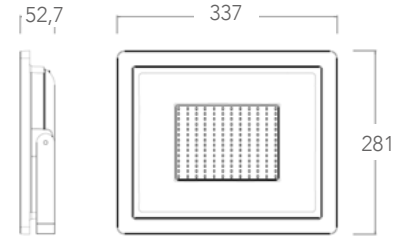

URANO

Proiettore in alluminio finitura nera LED integrato
Built-in LED aluminium flood lamp black finish