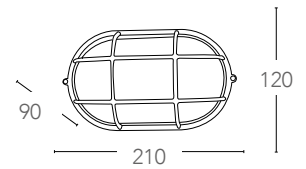

EASY

Plafoniera in poliammide con diffusore in vetro
Polyamide plastic ceiling lamp with glass diffuser

informazioni tecniche - technical information

NERO

BCO

I-EASY-S-NERO
8031440357890

1xE27 max 42w
non include - not included

I-EASY-S-BCO
8031440357883

1xE27 max 42w
non include - not included

TOLEDO

Plafoniera in poliammide con diffusore in vetro
Polyamide plastic ceiling lamp with glass diffuser

informazioni tecniche - technical information

I-TOLEDO-BCO
8031440312073

1xE27 max 42w
non include - not included