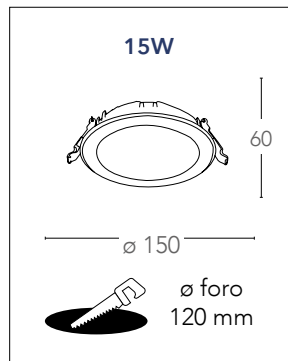

informazioni tecniche - technical information

INC-HORUS-10W 8031440363501	4000K	10W		750 Lumen	100°		>15 000 on/off	h 25 000	driver integrato
INC-HORUS-15W 8031440363518	4000K	15W		1100 Lumen	100°		>15 000 on/off	h 25 000	driver integrato
INC-HORUS-20W 8031440363464	4000K	20W		1800 Lumen	100°		>15 000 on/off	h 25 000	driver integrato
INC-HORUS-25W 8031440363495	4000K	25W	PF 0,90	2200 Lumen	100°		>15 000 on/off	h 25 000	driver integrato