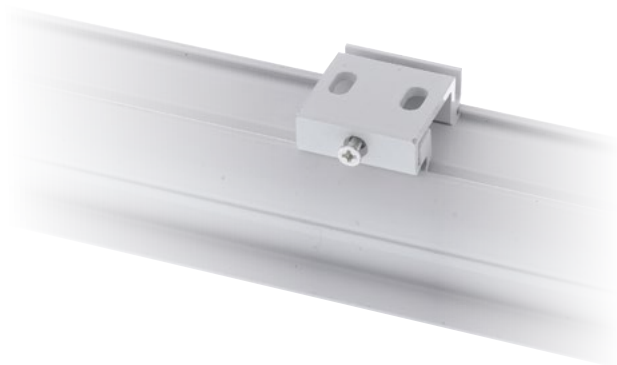

informazioni tecniche - *technical information*

bianco - *white*

LED-TRACK-PL
8031440358668

nero - *black*

LED-TRACK-PL-NERO
8031440358699

Kit 2pz. basette per binario guida trifase
Kit 2p. sourceface mount base for track rail three phase