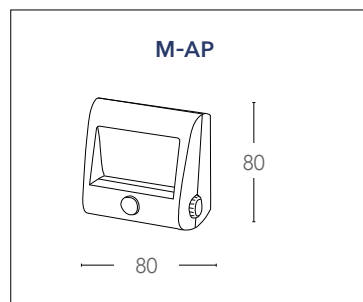

CLASSE A		SMD		Ra >80	CE	EMC	RoHS WEEE COMPLIANT