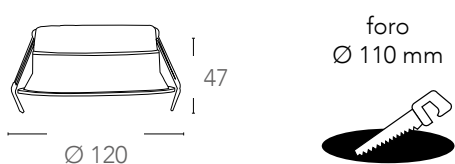

informazioni tecniche - *technical information*

INC-XANTO-M-R120 8031414861224	4000K	12W	980 Lumen	98°	>15 000 on/off	h 25 000	driver incluso
INC-XANTO-F-R120 8031414861163	5000K	12W	1000 Lumen	98°	>15 000 on/off	h 25 000	driver incluso
INC-XANTO-C-R120 8031414861101	3000K	12W	960 Lumen	98°	>15 000 on/off	h 25 000	driver incluso