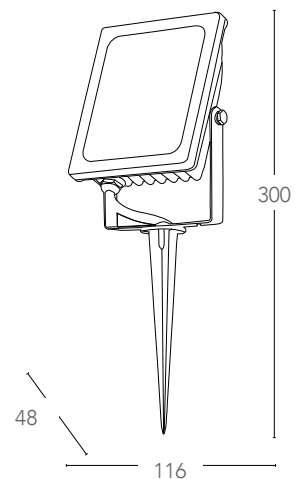

KRONOS

Proiettore LED integrato con picchetto finitura silver
LED built-in LED flood light with spike silver finish