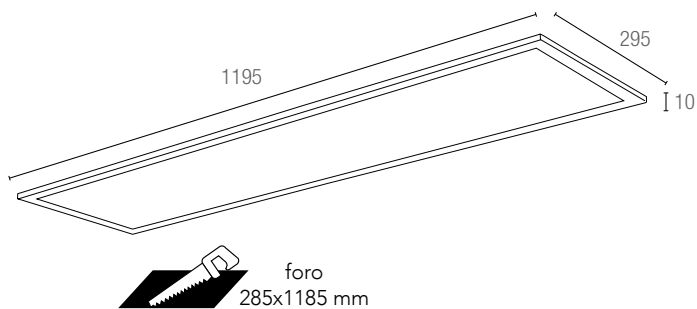

PANEL

Pannello in alluminio con sistema di variazione gradi Kelvin e di intensità di luce, con telecomando (incluso)
Panel light for dropped ceiling in aluminium white color built-in LED. remote adjustable color temperature

sistema di illuminazione dinamica

i sistemi di illuminazione dinamica permettono di regolare in luminosità e colorazione i pannelli LED per adattarsi ad ogni esigenza di ambiente.

informazioni tecniche - *technical information*

LED-PANEL-60x60-CCT 40W 3600 Lumen 120° >7500 on/off h 15 000 driver incluso
8031414861040

LED-PANEL-30x120-CCT 40W 3600 Lumen 120° >7500 on/off h 15 000 driver incluso
8031414861057