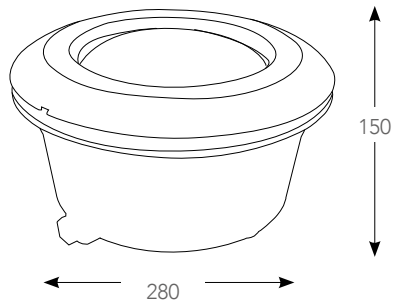

Note: The Curves indicate the illuminated area and the average illumination when the luminaires is at different distance.

INC-POOL-PAR56  
8031440359511

ARMATURA ABS PER PAR56

**CAVO INCLUSO CABLE INCLUDED**