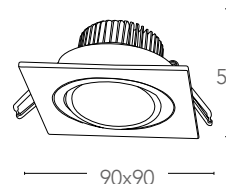

finitura bianco gofrato
embossed white finish