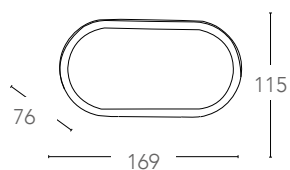

EXTRA

Plafoniera LED integrato materiale base PP bianco o antracite con diffusore opale PC
Plycarbonate built-in LED ceiling lamp PP base white or anthracite with opal PC diffuser

informazioni tecniche - technical information

BCO

LED-EXTRA-BCO
8031440361071

LED-EXTRA-ANT
8031440361064

10W

>10 000 on/off

h 25 000

230V
DRIVER FREE

ANT