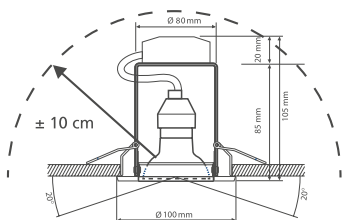

ø foro
80 mm

IxGU10 - 6W
LED
230V~ 50Hz
INCL

IX

INCL

CLASSE A		SMD 		Ra >80	CE