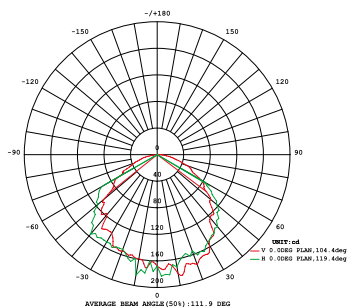

LED-PAR56-BCO
8031440359504

1050 Lumen

19X1W
12V DC