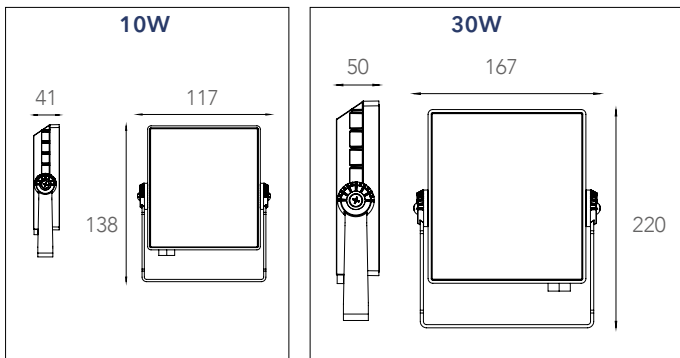

CLASSE
A+

SMD

Ra
>80

CE

RoHS
WEEE COMPLIANT