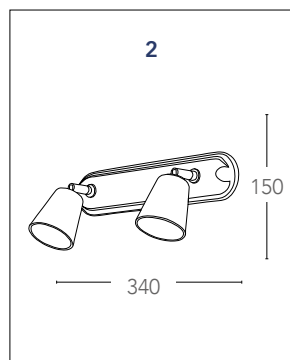

LIMOGES

Spot in ceramica
Ceramic spot light

informazioni tecniche - technical information

SPOT-LIMOGES-1
8031438531257

1xG9 max 33w
non include - not included

SPOT-LIMOGES-2
8031438501250

2xG9 max 33w
non include - not included

SPOT-LIMOGES-PL3
8031438511259

3xG9 max 33w
non include - not included