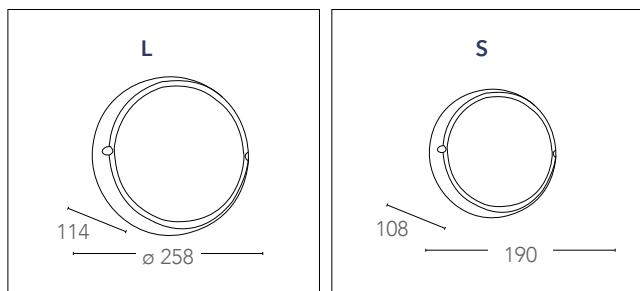

informazioni tecniche - technical information

I-3072L/NERO

8031421501083

1xE27 max 42w
non include

I-3072S/NERO

8031421521081

not included

I-3074L/NERO

8031421461080

1xE27 max 42w
non include

I-3074S/NERO

8031421481088

not included

I-3072L/SILVER

8031421531080

1xE27 max 42w
non include - not

I-3072S/SILVER

8031421551088

included

I-3074L/SILVER

8031421491087

1xE27 max 42w
non include - not

I-3074S/SILVER

8031421511082

included

3072