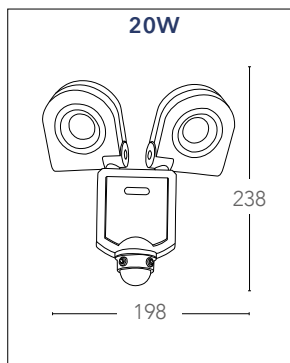

CLASSE A+		SMD 		Ra >80	CE		RoHS WEEE COMPLIANT