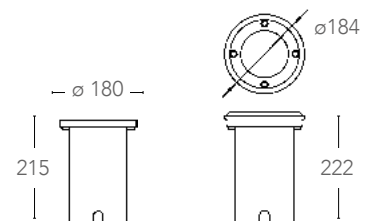

informazioni tecniche - *technical information*

**I-DRIVE-E27**  
8031440313230

1xE27 max 60w  
non include - *not included*