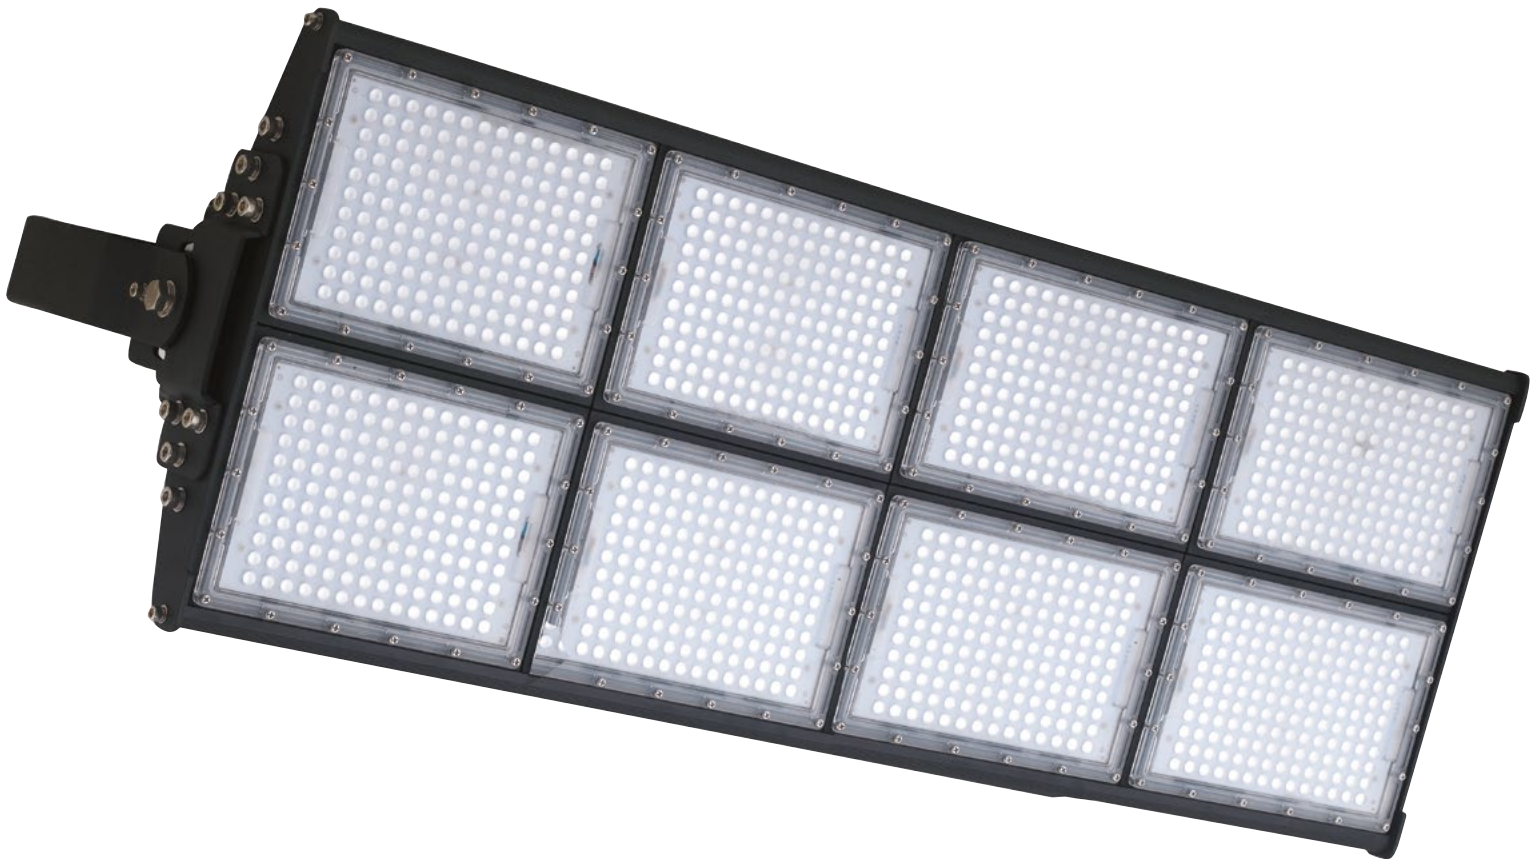

# MASTER

Proiettore in alluminio LED integrato  
Aluminium built-in LED floor light