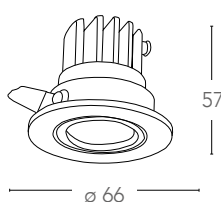

POLARIS

Incasso orientabile in alluminio pressofuso LED COB integrato
Die cast adjustable down light built-in COB LED

informazioni tecniche - technical information

	silver INC-POLARIS-R3 8031432041196	4000K	3W	190 Lumen	24°	25°	>10 000 on/off	h 25 000	driver incluso
	bianco white INC-POLARIS-R3 BCO 8031429681169	4000K	3W	190 Lumen	24°	25°	>10 000 on/off	h 25 000	driver incluso
	silver INC-POLARIS-Q3 8031432051195	4000K	3W	190 Lumen	24°	25°	>10 000 on/off	h 25 000	driver incluso
	bianco white INC-POLARIS-Q3 BCO 8031429761168	4000K	3W	190 Lumen	24°	25°	>10 000 on/off	h 25 000	driver incluso

finitura silver goffrato
embossed silver finish

finitura bianco goffrato
embossed white finish