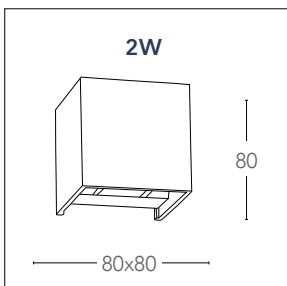

ALFA

Appliche a LED in alluminio con diffusori di fascio di luce regolabili
Aluminium LED wall lamp with adjustable light flood diffusers

informazioni tecniche - technical information

LED-W-ALFA/2W 8031433981217	3000K	2X2W	360Lumen	10'/120 10'/120	IP54	>10 000 on/off	h 25 000	driver incl.
LED-W-ALFA/6W 8031439551261	3000K	2X3W	500 Lumen	10'/120 10'/120	IP54	>10 000 on/off	h 25 000	driver incl.
LED-W-ALFA/2W BCO 8031439541262	3000K	2X2W	360Lumen	10'/120 10'/120	IP54	>10 000 on/off	h 25 000	driver incl.
LED-W-ALFA/6W BCO 8031439651268	3000K	2X3W	500 Lumen	10'/120 10'/120	IP54	>10 000 on/off	h 25 000	driver incl.