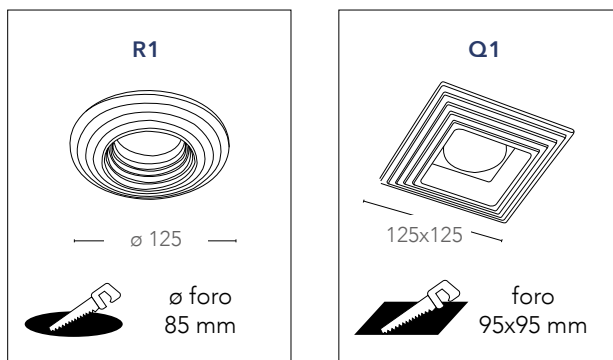

informazioni tecniche - *technical information*

INC-SPETTRO-R1 8031431531186	1xGU10 max 35w non include - <i>not included</i>	 45°
INC-SPETTRO-Q1 8031431541185	1xGU10 max 35w non include - <i>not included</i>	 45°