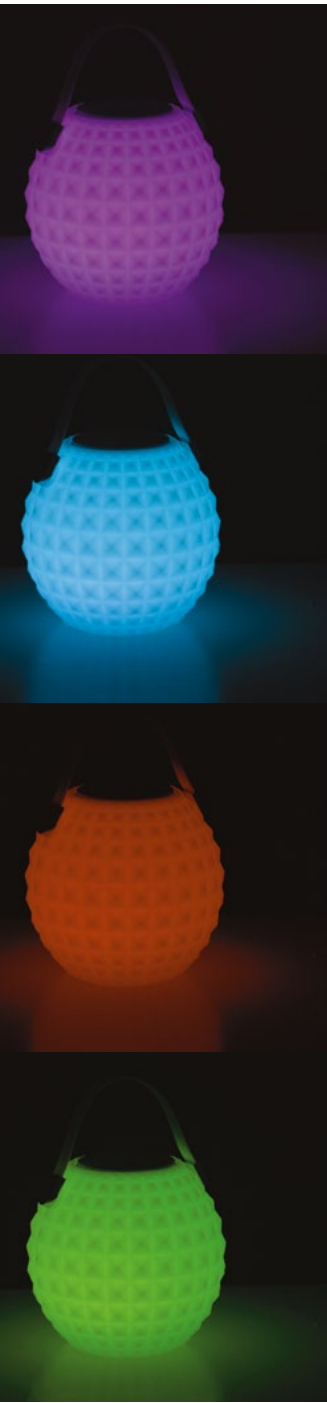

## GECO

Lampada portatile LED RGB in polietilene con speaker bluetooth incorporato.  
LED portable RGB lamp with speaker bluetooth included polyethylene material