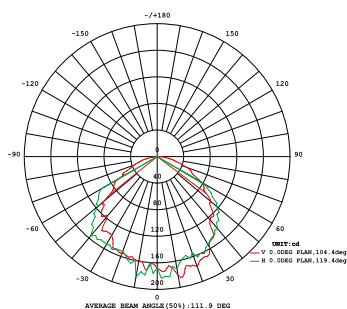

PAR56

Lampada LED a immersione
Immersion LED bulb-light

LED-PAR56-RGB
8031440359535

19X1W
12V DC

LED-PAR56-BCO
8031440359504

1050 Lumen

19X1W
12V DC