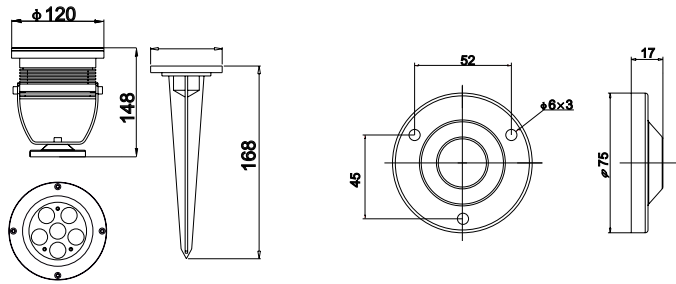

LED-IRIDE-18P
8031440358088

18X1W
24V DC

LED-IRIDE-18P-BCO
8031440359689

18X1W
24V DC

1620 Lumen