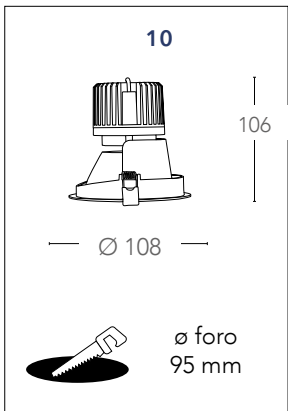

informazioni tecniche - technical information

INC-ELITE-1X10C 8031440363396	3000K	10W	800 Lumen	40°	40°	>20 000 on/off	h 40 000	driver incluso
INC-ELITE-1X10M 8031440363365	4000K	10W	800 Lumen	40°	40°	>20 000 on/off	h 40 000	driver incluso
INC-ELITE-1X20C 8031440363372	3000K	20W	1600 Lumen	40°	40°	>20 000 on/off	h 40 000	driver incluso
INC-ELITE-1X20M 8031440363341	4000K	20W	1600 Lumen	40°	40°	>20 000 on/off	h 40 000	driver incluso