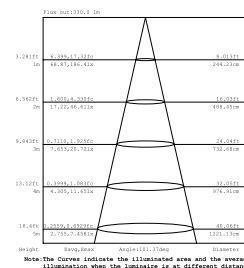

PAR56

Lampada LED a immersione
Immersion LED bulb-light

LED-PAR56-RGB
8031440359535

19X1W
12V DC

LED-PAR56-BCO
8031440359504

1050 Lumen

19X1W
12V DC