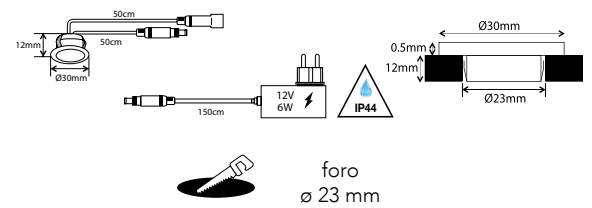

informazioni tecniche - technical information

LED-RIDER-R6
8031436141236

	4000K		6X0,6W		100 Lumen		120°		>10 000 on/off
			driver incluso		IP65		h 25 000