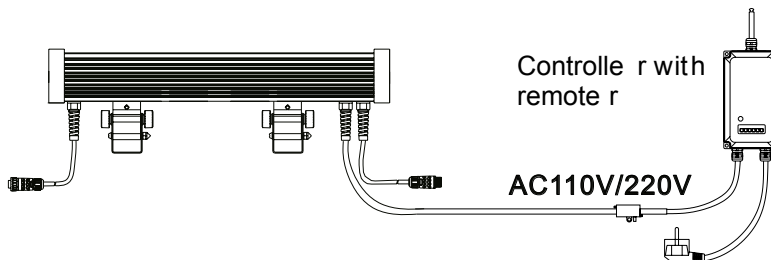

E-2. Other control modes and lamps