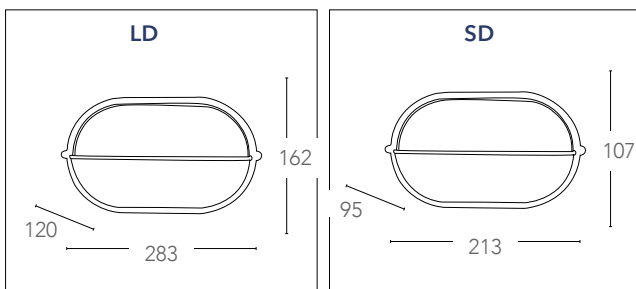

informazioni tecniche - technical information

I-IBIZA-LD-NERO 8031440312172	1xE27 max 42w non include - not included		
I-IBIZA-SD-NERO 8031440312158	1xE27 max 42w non include - not included		
I-IBIZA-LD-BCO 8031440312127	1xE27 max 42w non include - not included		
I-IBIZA-SD-BCO 8031440312097	1xE27 max 42w non include - not included