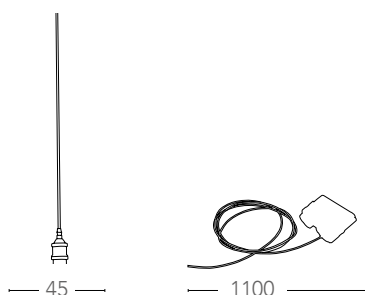

informazioni tecniche - *technical information*

I-TRACK-CLOCK-CR
8031414864072

1xE27 max 60w
non include - *not included*

I-TRACK-CLOCK-NERO
8031414864096

1xE27 max 60w
non include - *not included*