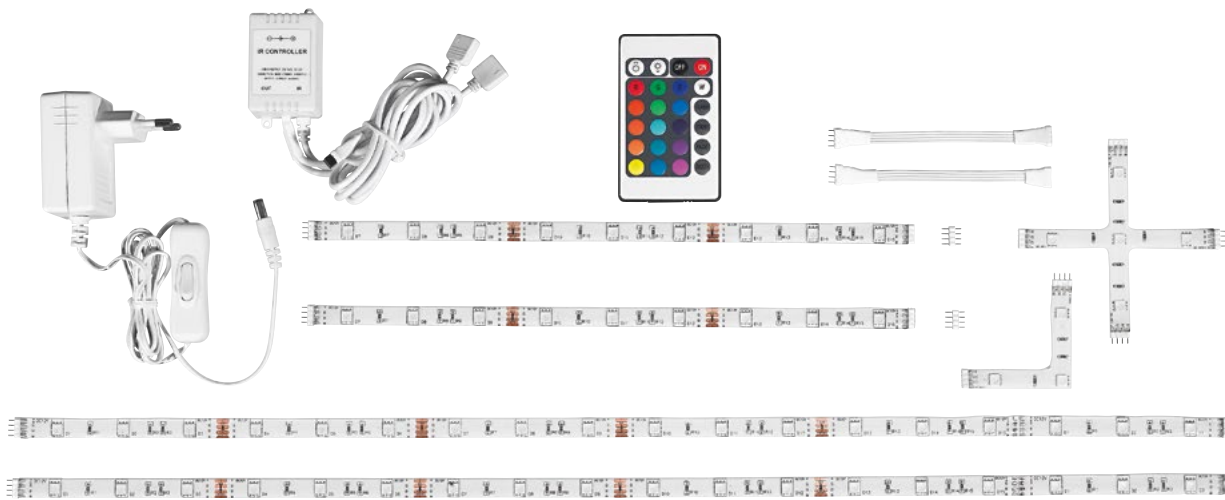

informazioni tecniche - technical information

2 strisce da 60 cm - 2 strisce da 30 cm - accessori e driver inclusi
2 strip 60 cm - 2 strip 30 cm - accessories and driver included

STRIP-5050-KIT-RGB
8031436571231

15W 12V

SMD

510 Lumen

On / Off

>10 000 on/off

h 25 000

driver incluso

SMD5050

CLASSE
A

SMD

Ra
>80

CE

RoHS
WEEE COMPLIANT