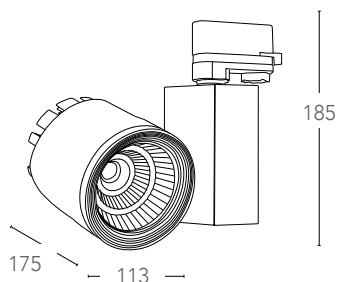

informazioni tecniche - technical information

LED-TRAIN-B-40WM 8031440360289	4000K	40W	☀️ 4000 Lumen	40°	PF 0,90	⏻ >15 000 on/off	🕒 h 25 000	🔋 driver incluso
LED-TRAIN-B-40WC 8031440360456	3000K	40W	☀️ 4000 Lumen	40°	PF 0,90	⏻ >15 000 on/off	🕒 h 25 000	🔋 driver incluso
LED-TRAIN-W-40WM 8031440360296	4000K	40W	☀️ 4000 Lumen	40°	PF 0,90	⏻ >15 000 on/off	🕒 h 25 000	🔋 driver incluso
LED-TRAIN-W-40WC 8031440360449	3000K	40W	☀️ 4000 Lumen	40°	PF 0,90	⏻ >15 000 on/off	🕒 h 25 000	🔋 driver incluso