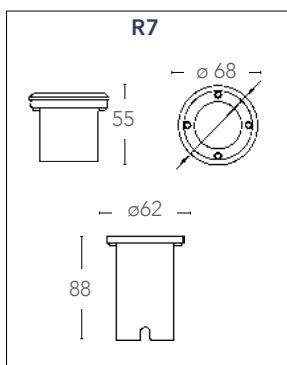

CLASSE **A**
🚫
COB
⚡
Ra >80
CE
EMC
RoHS WEEE COMPLIANT