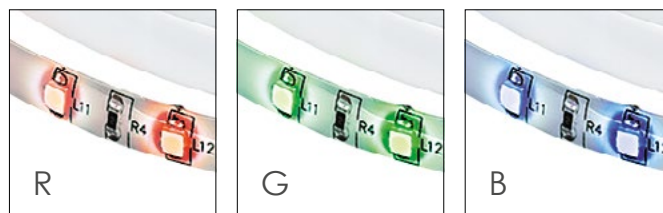

informazioni tecniche - technical information

STRIPLED-5050-IP67-C 8031440355865	3200K	72W 12V	3000 Lumen	SMD 300XLED SMD5050	>15 000 on/off	h 25 000	AC/DC 12V 6A 72W non include - not included	 con silicone with silicon
STRIPLED-5050-IP67-F 8031440355841	5500K	72W 12V	3000 Lumen	SMD 300XLED SMD5050	>15 000 on/off	h 25 000	AC/DC 12V 6A 72W non include - not included	 con silicone with silicon
STRIPLED-5050-IP67-M 8031440355872	4000K	72W 12V	3000 Lumen	SMD 300XLED SMD5050	>15 000 on/off	h 25 000	AC/DC 12V 6A 72W non include - not included	 con silicone with silicon