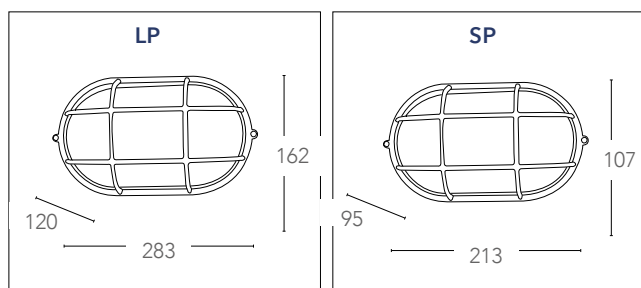

informazioni tecniche - technical information

I-IBIZA-LP-NERO
8031440312196

1xE27 max 42w
non include - not included

I-IBIZA-SP-NERO
8031440312141

1xE27 max 42w
non include - not included

I-IBIZA-LP-BCO
8031440312110

1xE27 max 42w
non include - not included

I-IBIZA-SP-BCO
8031440312080

1xE27 max 42w
non include - not included