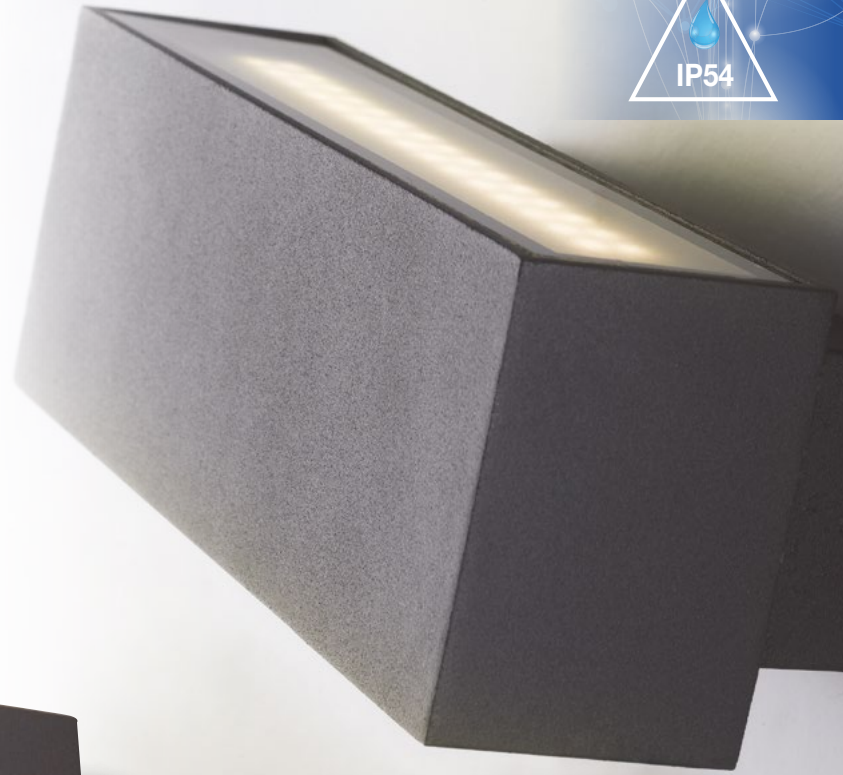

# AGERA

Applique a LED in alluminio  
Aluminium LED wall lamp