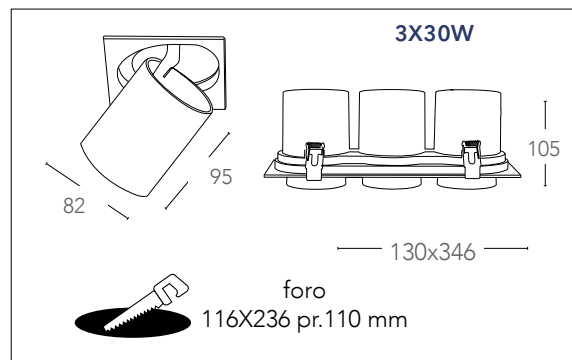

informazioni tecniche - technical information

INC-OUTSIDER-3X15C 8031414864249	3000K	3X15W	3600 Lumen	24°	>20 000 on/off	h 40 000	driver incluso
INC-OUTSIDER-3X15M 8031414864102	4000K	3X15W	3600 Lumen	24°	>20 000 on/off	h 40 000	driver incluso
INC-OUTSIDER-3X30C 8031414864270	3000K	3X30W	7200 Lumen	24°	>20 000 on/off	h 40 000	driver incluso
INC-OUTSIDER-3X30M 8031414864157	4000K	3X30W	7200 Lumen	24°	>20 000 on/off	h 40 000	driver incluso