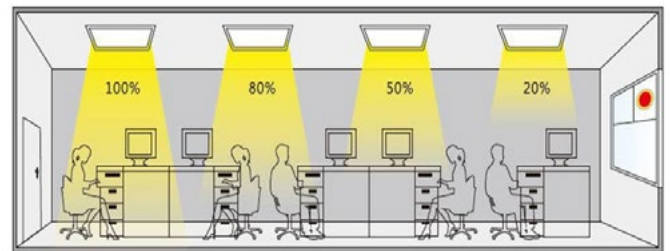

PANEL

Pannello in alluminio con sistema di variazione intensità luminosa intelligente tramite sensore LUX

Panel light for dropped ceiling in aluminium white color built-in LED with adjustable light intensity through Harvest lux sensor

sistema di illuminazione dinamica

i sistemi di illuminazione dinamica permettono di regolare in luminosità e colorazione i pannelli LED per adattarsi ad ogni esigenza di ambiente.