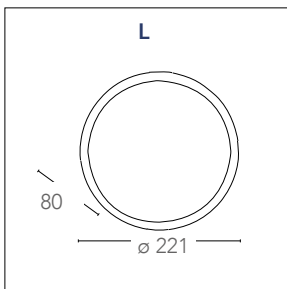

LED-EVER-L BCO 8031440351676	4000K	20W	1600 Lumen	120°	IP65	>10 000 on/off	h 25 000	230V DRIVER FREE
LED-EVER-S BCO 8031440351683	4000K	15W	1200 Lumen	120°	IP65	>10 000 on/off	h 25 000	230V DRIVER FREE
LED-EVER-L ANT 8031440351645	4000K	20W	1600 Lumen	120°	IP65	>10 000 on/off	h 25 000	230V DRIVER FREE
LED-EVER-S ANT 8031440351638	4000K	15W	1200 Lumen	120°	IP65	>10 000 on/off	h 25 000	230V DRIVER FREE