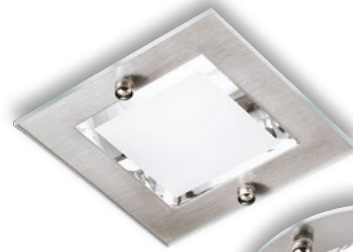

ADAM

Incasso in metallo diffusore in vetro trasparente
Metal down light with transparent glass diffusor