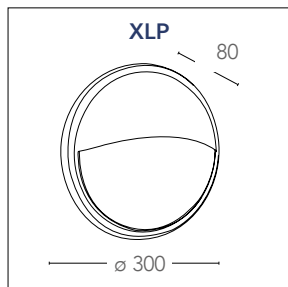

EVER

Plafoniera LED integrato materiale policarbonato con diffusore opale
Plycarbonate built-in LED ceiling lamp with opal diffuser

informazioni tecniche - technical information

BCO

ANT

LED-EVER-XLP-BCO 8031440355636	4000K	30W	☀️ 2300 Lumen	📐 120°	💧 IP65	🔌 >10 000 on/off	🕒 h 25 000	230V DRIVER FREE
LED-EVER-LP-BCO 8031440355650	4000K	20W	☀️ 1600 Lumen	📐 120°	💧 IP65	🔌 >10 000 on/off	🕒 h 25 000	230V DRIVER FREE
LED-EVER-XLP-ANT 8031440355629	4000K	30W	☀️ 2300 Lumen	📐 120°	💧 IP65	🔌 >10 000 on/off	🕒 h 25 000	230V DRIVER FREE
LED-EVER-LP-ANT 8031440355643	4000K	20W	☀️ 1600 Lumen	📐 120°	💧 IP65	🔌 >10 000 on/off	🕒 h 25 000	230V DRIVER FREE