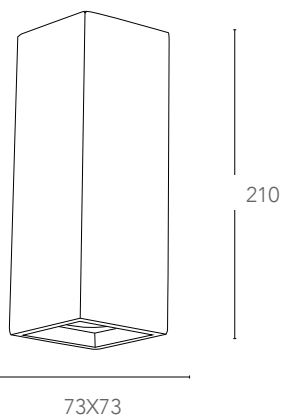

## FOSTER

Applique a parete in gesso verniciabile  
Gypsun wall lamp paintable

informazioni tecniche - technical information

I-FOSTER-AP  
8031414861385

2xGU10 max 35w  
non include - not included