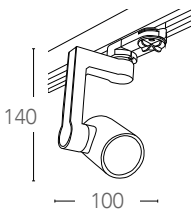

EXPRESS

Faro binario con adattatore trifase attacco E27 rifiniture in bianco o nero satinato
Track light with three phase adaptor with E27 lamp holder finish satin white or black