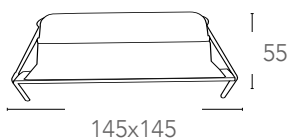

informazioni tecniche - *technical information*

INC-XANTO-M-Q110 8031414861194	4000K	12W	980 Lumen	98°	>15 000 on/off	h 25 000	driver incluso
INC-XANTO-F-Q110 8031414861132	5000K	12W	1000 Lumen	98°	>15 000 on/off	h 25 000	driver incluso
INC-XANTO-C-Q110 8031414861071	3000K	12W	960 Lumen	98°	>15 000 on/off	h 25 000	driver incluso