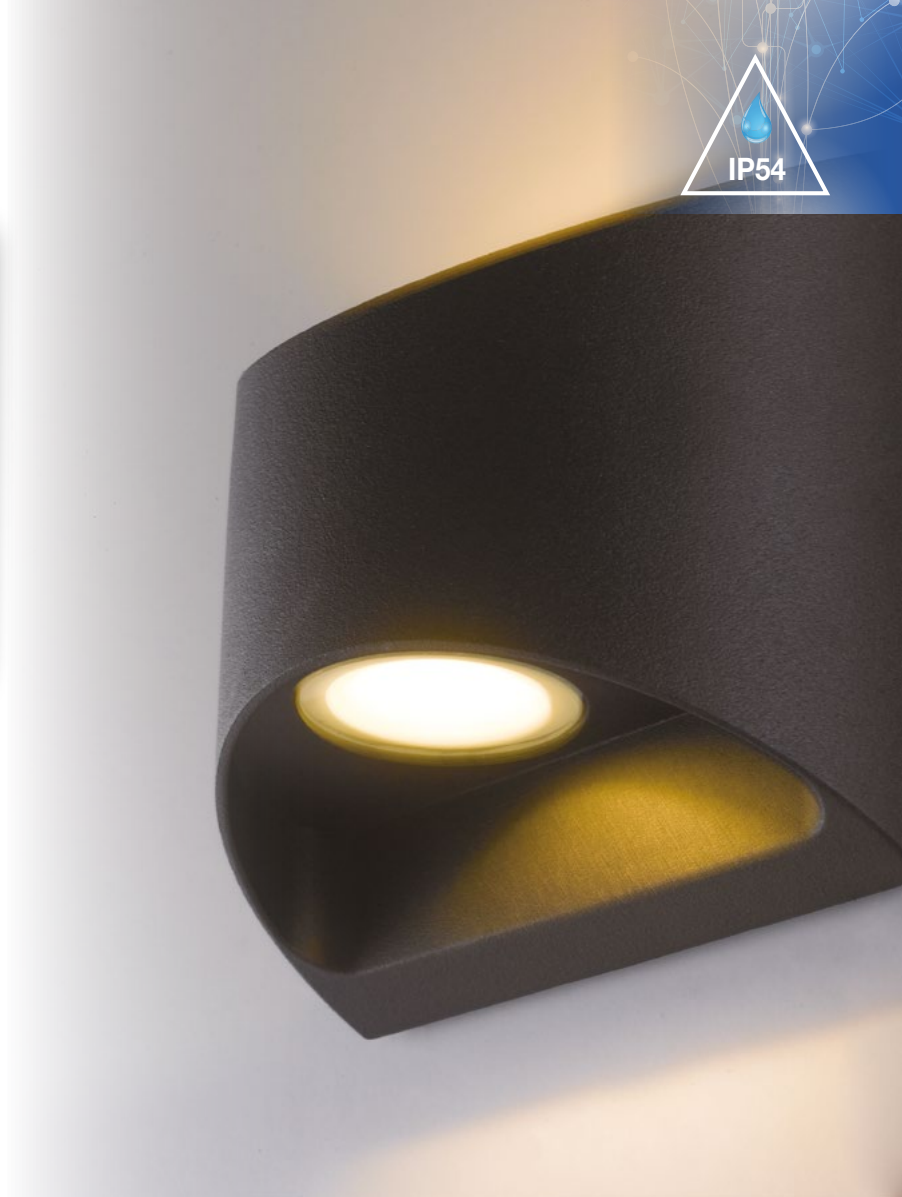

# VEYRON

Applicazione LED in alluminio  
Aluminium LED wall lamp