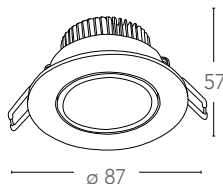

finitura bianco gofrato
embossed white finish