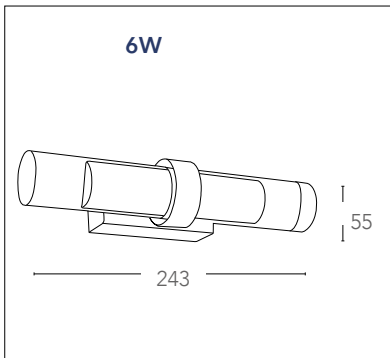

CLASSE
A

SMD

Ra
>80

CE