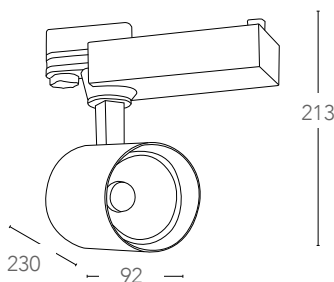

## EAGLE

Faro binario con adattatore trifase in alluminio pressofuso rifiniture in bianco o nero goffrato LED COB integrato  
 Track light with three phase adaptor aluminum material finish embossed white or black built-in COB LED