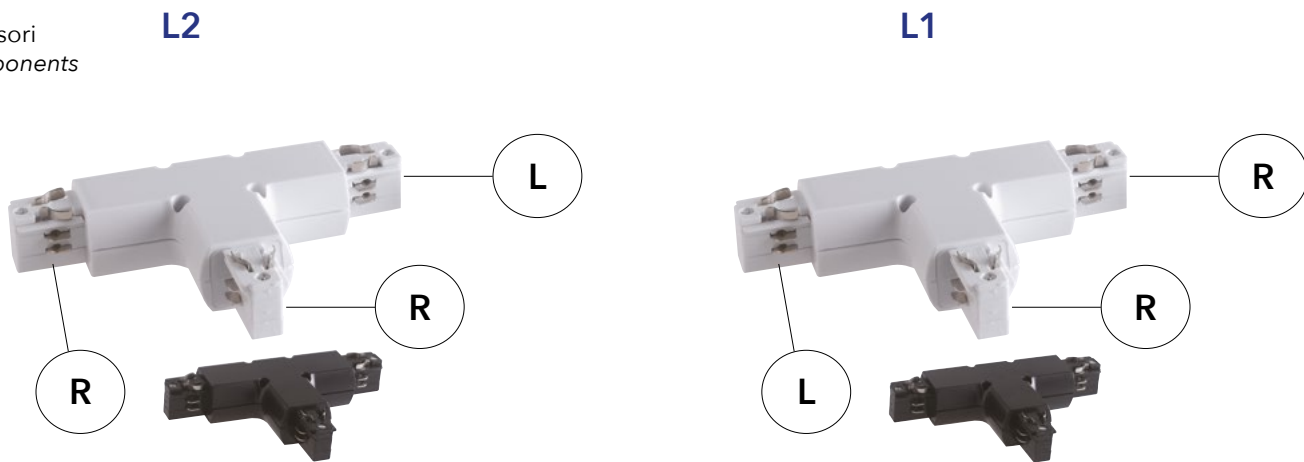

TRACK

Binari ed accessori
Track and components

informazioni tecniche - technical information

bianco - white

nero - black

L2	LED-TRACK-T 8031440311571	LED-TRACK-T NERO 8031440360388	Connettore destro a T per binari guida entrata L N + cavo di terra per circuito a trifase <i>T connector right side for three phase track rail</i>
L1	LED-TRACK-T-L1 8031440358989	LED-TRACK-T-L1 NERO 8031440358996	Connettore sinistro a T per binari guida entrata L N + cavo di terra per circuito a trifase <i>T connector left side for three phase track rail</i>