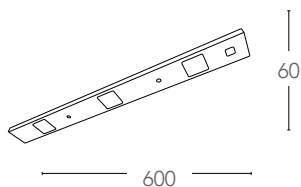

CLASSE
A

SMD

Ra
>80

CE