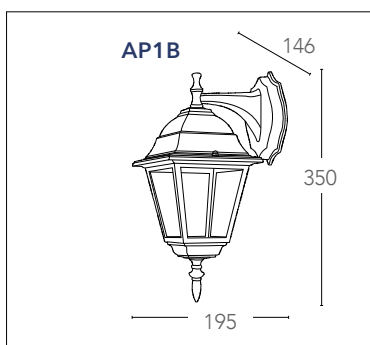

## ROMA

Lanterne in alluminio pressofuso con diffusore in vetro  
*Diecast aluminium lantern with glass diffuser*

**LANT-PALETTO**

8031414042203

1xE27 max 60w  
non include - *not included*

**LANT-ROMA/L1 BCO**