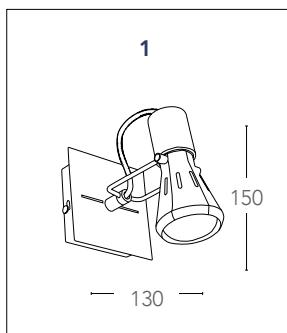

informazioni tecniche - technical information

SPOT-CADILLAC-1
8031438541256

1xE14 max 40w
non include - not included

SPOT-CADILLAC-2
8031438551255

2xE14 max 40w
non include - not included

SPOT-CADILLAC-3
8031414076918

3xE14 max 40w
non include - not included

SPOT-CADILLAC-PL4
8031438521258

4xE14 max 40w
non include - not included