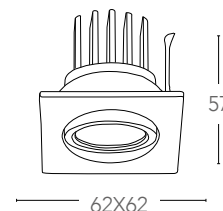

POLARIS

Incasso orientabile in alluminio pressofuso LED COB integrato
Die cast adjustable down light built-in COB LED

informazioni tecniche - technical information

	silver INC-POLARIS-R3 8031432041196	4000K	3W	190 Lumen	24°	25°	>10 000 on/off	h 25 000	driver incluso
	bianco white INC-POLARIS-R3 BCO 8031429681169	4000K	3W	190 Lumen	24°	25°	>10 000 on/off	h 25 000	driver incluso
	silver INC-POLARIS-Q3 8031432051195	4000K	3W	190 Lumen	24°	25°	>10 000 on/off	h 25 000	driver incluso
	bianco white INC-POLARIS-Q3 BCO 8031429761168	4000K	3W	190 Lumen	24°	25°	>10 000 on/off	h 25 000	driver incluso

finitura silver goffrato
embossed silver finish

finitura bianco goffrato
embossed white finish