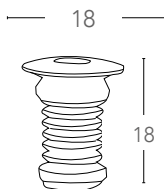

LED-STARLIGHT-CONN  
8031440364843

Connettore con singola entrata 3 uscite per kit cielo stellato 12V DC 1A incl. cavo 1 mt.  
*Connector one input three output for starlight 12V DC 1A with 1m cable*

Connessione in parallelo  
*Parallel connection system*