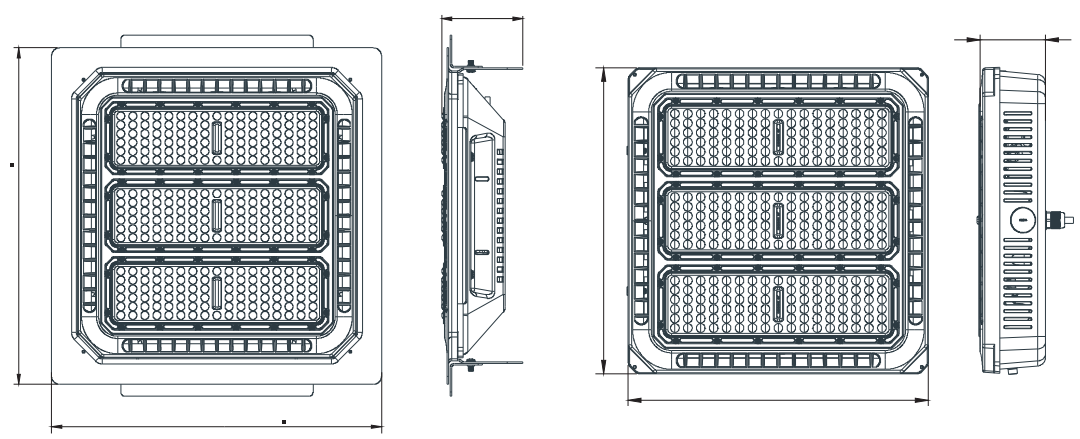

informazioni tecniche - technical information

LED-ENERGY-80-INC 8031414862085	4000K	80W	☀️ 10500Lumen	80°	IP65	⏻ >25 000 on/off	🕒 h 50 000	🔌 driver incluso
LED-ENERGY-80-PL 8031414862078	4000K	80W	☀️ 10500 Lumen	80°	IP65	⏻ >25 000 on/off	🕒 h 50 000	🔌 driver incluso