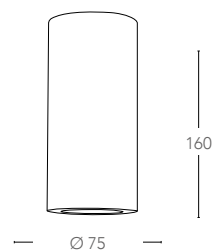

informazioni tecniche - *technical information*

I-BANJIE-S-AP
8031440365475

2xGU10 max 35w
non include - *not included*