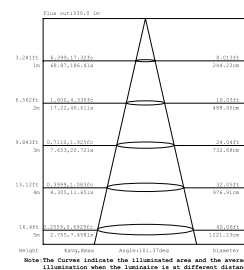

LED-PAR56-BCO
8031440359504

1050 Lumen

19X1W
12V DC