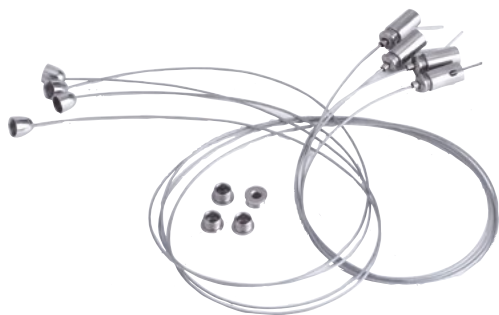

PANEL ACCESSORI

LED-PANEL-KIT
8031440352451

Kit cavi in acciaio per sospensione
Steel cable kit for suspension

LED-PANEL-GANCI
8031440361903

Kit molle 4pz.
Metal spring kit 4pcs.