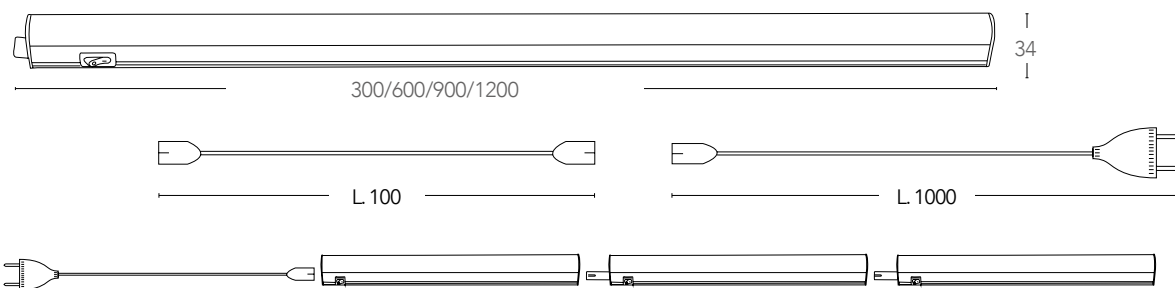

informazioni tecniche - technical information

LEDBAR-T5-30 8031440354691	4000K	4W	370 Lumen	135°	>10 000 on/off	h 25 000	230V DRIVER FREE
LEDBAR-T5-60 8031440354707	4000K	8W	700 Lumen	135°	>10 000 on/off	h 25 000	230V DRIVER FREE
LEDBAR-T5-90 8031440354677	4000K	10W	900 Lumen	135°	>10 000 on/off	h 25 000	230V DRIVER FREE
LEDBAR-T5-120 8031440354684	4000K	14W	1300 Lumen	135°	>10 000 on/off	h 25 000	230V DRIVER FREE

AC230V ⚡
MULTI-CONNECT