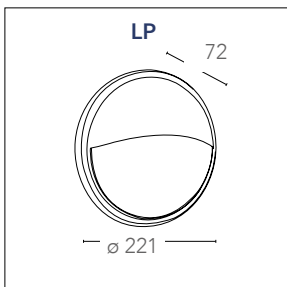

EVER

Plafoniera LED integrato materiale policarbonato con diffusore opale
Plycarbonate built-in LED ceiling lamp with opal diffuser

informazioni tecniche - technical information

BCO

ANT

LED-EVER-XLP-BCO 8031440355636	4000K	30W	☀️ 2300 Lumen	📐 120°	💧 IP65	🔌 >10 000 on/off	🕒 h 25 000	230V DRIVER FREE
LED-EVER-LP-BCO 8031440355650	4000K	20W	☀️ 1600 Lumen	📐 120°	💧 IP65	🔌 >10 000 on/off	🕒 h 25 000	230V DRIVER FREE
LED-EVER-XLP-ANT 8031440355629	4000K	30W	☀️ 2300 Lumen	📐 120°	💧 IP65	🔌 >10 000 on/off	🕒 h 25 000	230V DRIVER FREE
LED-EVER-LP-ANT 8031440355643	4000K	20W	☀️ 1600 Lumen	📐 120°	💧 IP65	🔌 >10 000 on/off	🕒 h 25 000	230V DRIVER FREE