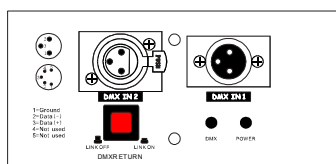

# SPLITTER

SPLITTER-DMX-4  
8031440359542

SPLITTER DMX 6W XLR-3X4PCS XLR-5X4PCS