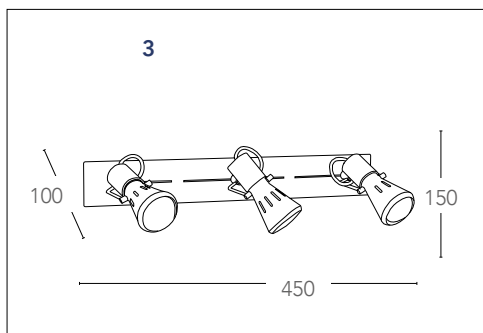

informazioni tecniche - technical information

SPOT-CADILLAC-1
8031438541256

1xE14 max 40w
non include - not included

SPOT-CADILLAC-2
8031438551255

2xE14 max 40w
non include - not included

SPOT-CADILLAC-3
8031414076918

3xE14 max 40w
non include - not included

SPOT-CADILLAC-PL4
8031438521258

4xE14 max 40w
non include - not included