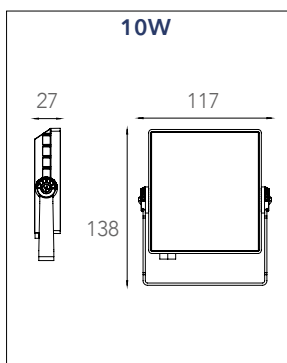

CLASSE
A+

SMD

Ra >80

CE

RoHS
WEEE COMPLIANT