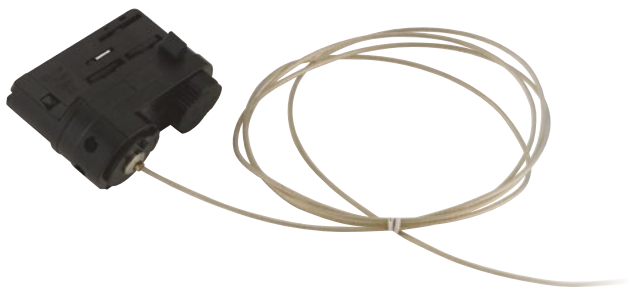

OBOE

Sospensione con adattatore trifase in alluminio rifiniture in bianco, nero, oro, cromo e bronzo LED COB integrato

Pendant lamp with three phase adaptor aluminum material finish white, black, gold, chrome and bronze built-in COB LED