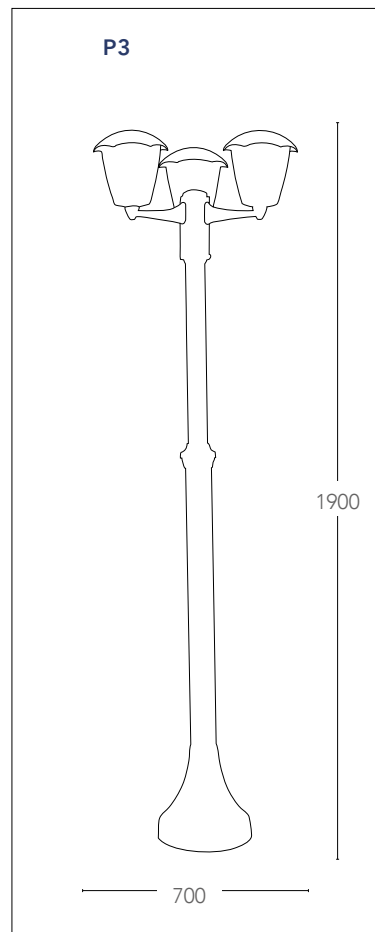

informazioni tecniche - *technical information*

LANT-CLOE/L1 8031440361415	4000K	12W	800 Lumen	IP44	>10 000 on/off	h 15 000	230V DRIVER FREE
LANT-CLOE/P1 8031440361439	4000K	12W	800 Lumen	IP44	>10 000 on/off	h 15 000	230V DRIVER FREE
LANT-CLOE/P3 8031440361446	4000K	3X12W	2400 Lumen	IP44	>10 000 on/off	h 15 000	230V DRIVER FREE