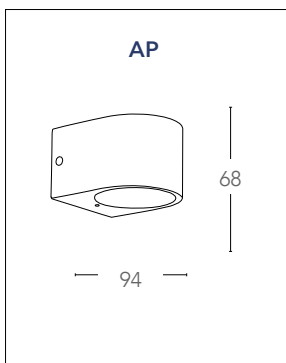

informazioni tecniche - technical information

I-OSLO-AP
8031440151276

1xGX53
non include - not included

I-OSLO-P1
8031440131278

1xGX53
non include - not included