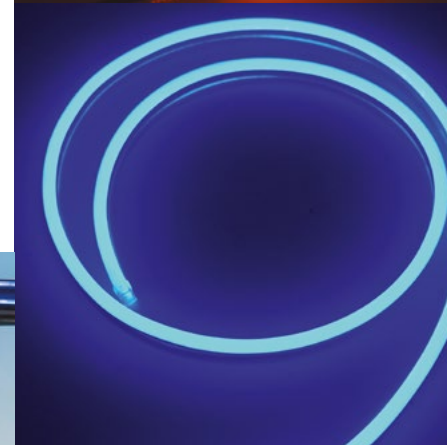

Kit 4 tappi in silicone

NEON-FLEX-NEX
8031440364478

Connettore di giunzione entrata
più uscita 15cm

NEON-FLEX-NEX-T
8031440364485

Connettore T a 3 entrate

NEON-FLEX-POWER
8031440364508

Innesto elettrico

Kit 2pz staffe