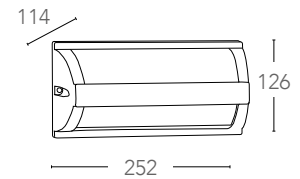

BOSTON

Applique in alluminio con diffusore opale in policarbonato finitura antracite
Aluminium wall lamp with PC opal diffuser anthracite finish

informazioni tecniche - technical information

I-BOSTON-AP
8031440312240

1xE27 max 42w
non include - not included

HURACAN

Applique in alluminio pressofuso antracite goffrato
Aluminium die-cast wall lamp embossed anthracite finish

informazioni tecniche - technical information

I-HURACAN-AP
8031440361026

1xGU10 max 42W
non include - not included