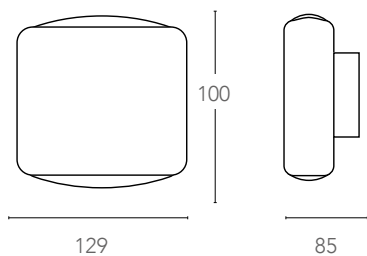

BOXTER

Applique a LED in alluminio
Aluminium LED wall lamp

informazioni tecniche - technical information

LED-W-BOXTER BRO
8031414862405

LED-W-BOXTER NER
8031414862382

2X4W

700 Lumen

>15 000 on/off

h 25 000

driver incluso

LED-W-BOXTER SIL
8031414862399