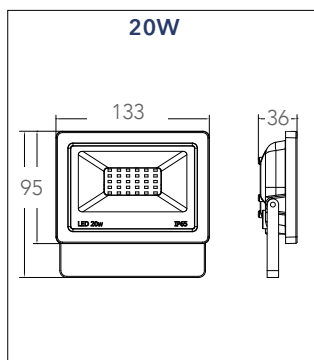

CLASSE
A

SMD

Ra
>80

CE

RoHS
WEEE COMPLIANT