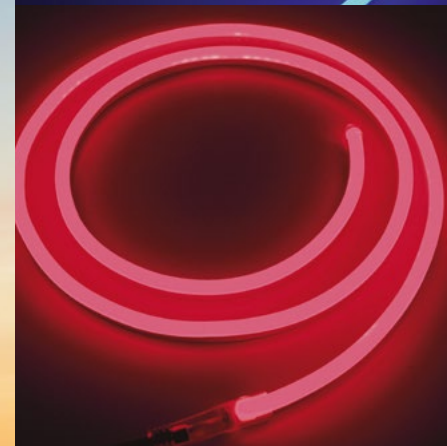

Kit 4 tappi in silicone

NEON-FLEX-NEX
8031440364478

Connettore di giunzione entrata
più uscita 15cm

NEON-FLEX-NEX-T
8031440364485

Connettore T a 3 entrate

NEON-FLEX-POWER
8031440364508

Innesto elettrico

Kit 2pz staffe