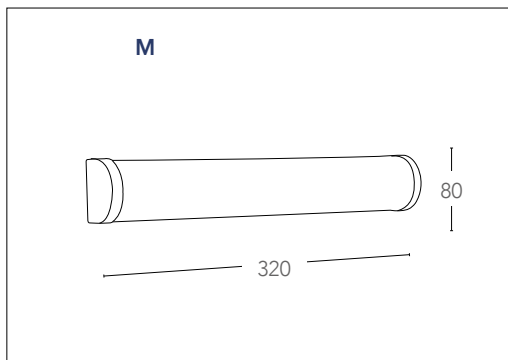

SHON

Applique in vetro con rifiniture in metallo cromo
Glass wall lamp and metal with metal chrome finish

informazioni tecniche - technical information

SPOT-B-SHON/M
8031432001190

2xE14 max 40W
non include - not included

IP20

SPOT-B-SHON/L
8031431991195

2xE14 max 40W
non include - not included

IP20