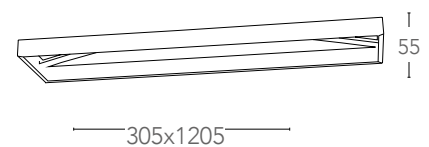

### informazioni tecniche - technical information

<b>LED-PANEL-30X120-PL</b> 8031440361828	Struttura in metallo bianco per pannello led 30X120 cm <i>White metal frame for LED panel 30x120 cm</i>	<b>LED-PANEL-60X60-FIX</b> 8031414861293	Struttura montata in metallo bianco per pannello led 60x60 cm <i>Assembler white metal frame for LED panel 60x60 cm</i>
<b>LED-PANEL-60X120-PL</b> 8031440363723	Struttura in metallo per pannello led a 60X120 cm <i>Metal frame for LED panel 60x120 cm</i>	<b>LED-PANEL-30X120-FIX</b> 8031414861286	Struttura montata in metallo bianco per pannello led 30X120 cm <i>Assembler white metal frame for LED panel 30x120 cm</i>
<b>LED-PANEL-60X60-PL</b> 8031440361859	Struttura in metallo bianco per pannello led 60x60 cm <i>White metal frame for LED panel 60x60 cm</i>	<b>LED-PANEL-30X120-FIX BRO</b> 8031414864782	<b>LED-PANEL-60X60-FIX BRO</b> 8031414864799
<b>LED-PANEL-30X120-FIX GR</b> 8031414864775	<b>LED-PANEL-60X60-FIX GR</b> 8031414864805	Struttura in metallo tortora per pannello led <i>Dove gray metal frame for LED panel</i>	
<b>LED-PANEL-30X120-FIX NER</b> 8031414864768	<b>LED-PANEL-60X60-FIX NER</b> 8031414864812	Struttura in metallo grigio per pannello led <i>Gray metal frame for LED panel</i>	
		Struttura in metallo nero per pannello led <i>Black metal frame for LED panel</i>	