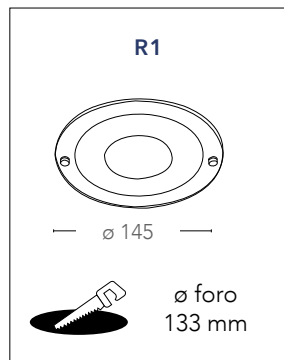

informazioni tecniche - technical information

INCASSO-ADAM-Q2
8031433971218

2xE27 max 60w
non include - not included

INCASSO-ADAM-R2
8031433921213

2xE27 max 60w
non include - not included

INCASSO-ADAM-Q1
8031433941211

1xE27 max 60w
non include - not included

INCASSO-ADAM-R1
8031433951210

1xE27 max 60w
non include - not included