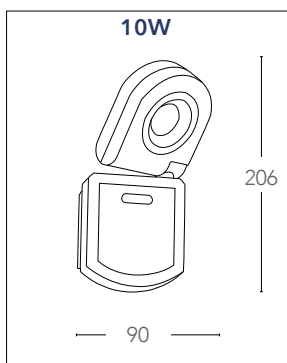

2X10W

2x720 Lumen

>10 000 on/off

h 25 000

driver incluso