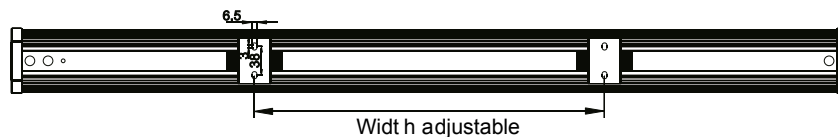

WALLWASHER

Barra LED RGB full color in alluminio
LED wallwasher RGB full color in aluminium

LED-WALLWASHER-18
8031440359559

18X2W
230V

LED-WALLWASHER-36
8031440359528

36X2W
230V