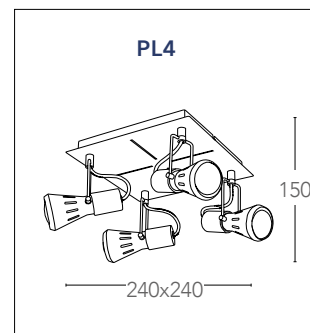

informazioni tecniche - technical information

SPOT-CADILLAC-1
8031438541256

1xE14 max 40w
non include - not included

SPOT-CADILLAC-2
8031438551255

2xE14 max 40w
non include - not included

SPOT-CADILLAC-3
8031414076918

3xE14 max 40w
non include - not included

SPOT-CADILLAC-PL4
8031438521258

4xE14 max 40w
non include - not included