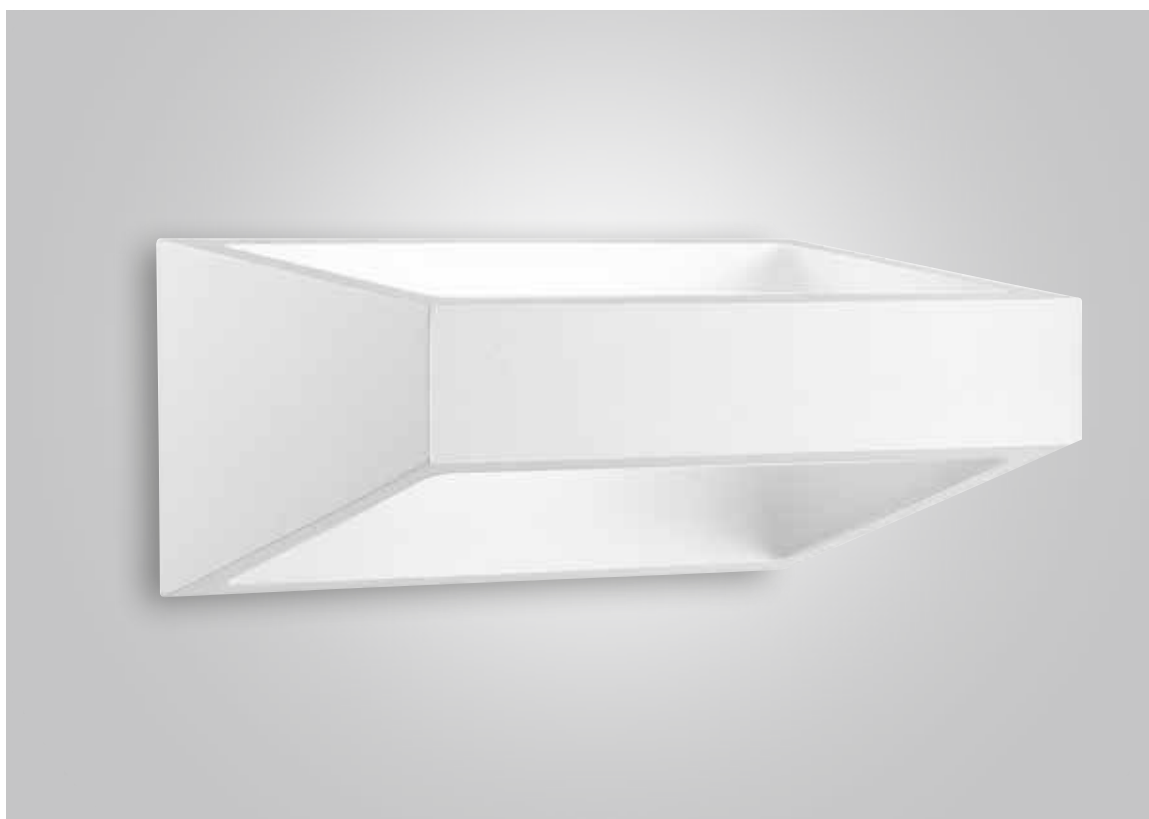

mercury

Art. LED-W-MERCURY/5W

APPLIQUE MERCURY

ALLUMINIO

Finiture Bianco

8031434091212

2700K 3000K 6500K

18x0,3W LED LED SMD

CLASSE A 540 Lm CE

DRIVER INCL. 120°

ALU* 120°

IP54 Ra >80