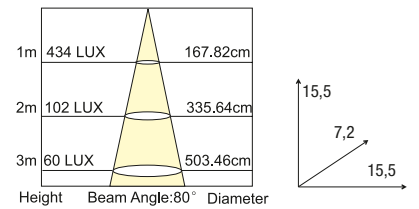

DRIVER INCL. ALU*

106° ø 21,5 cm

IP23 Ra >80

mark

Art. INC-MARK-10C

INCASSO COB MARK
ALLUMINIO CON RIFLETTORE
SILVER + DRIVER (incluso)
Finiture Bianco
8031435061221

2700K 3200K 6500K

10W LED	LED	COB
CLASSE A	580 Lm	CE
98%	DRIVER INCL.	ALU*
IP23	14,5x14,5 cm	
Ra >80		