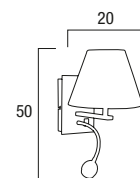

SP. 25

INTEC