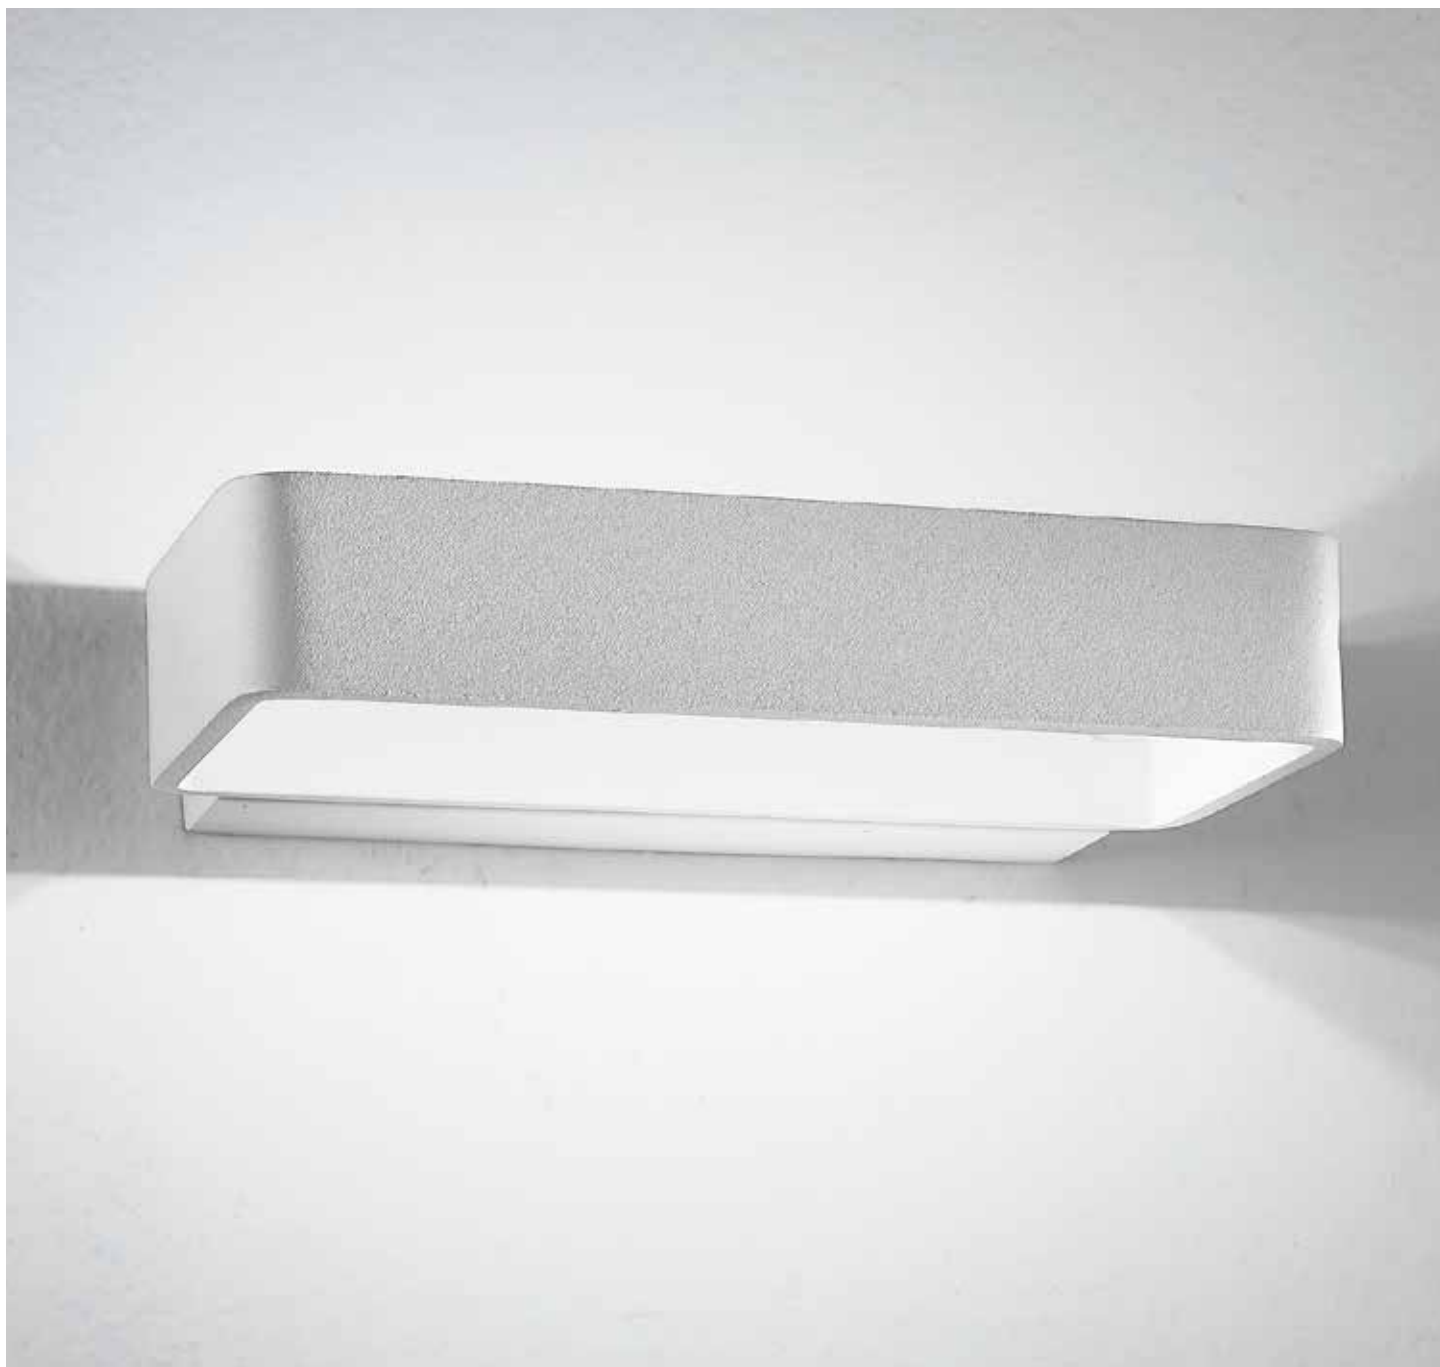

INTEC

omega

Art. LED-W-OMEGA/4W

APPLIQUE OMEGA

Finiture Bianco

8031433011204

4x1W LED	LED	SMD
CLASSE A	320 Lm	CE
	DRIVER INCL.	110°
	IP20	110°
Ra >80		

INTEC