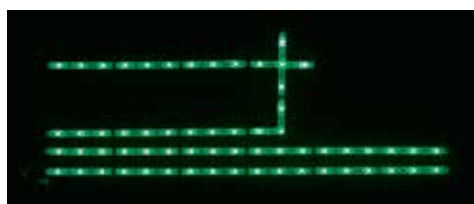

KIT STRIP LED 5050 RGB
30 LED/M
180CM (2X60+2X30 CM)
+ ACCESSORI + DRIVER 15W
+ TELECOMANDO (inclusi)
8031436571231

strip

Art. STRIP-3528-60/C

ROLL STRIP LED 3528
60 LED/M
500CM + JACK (incluso)
8031433191203