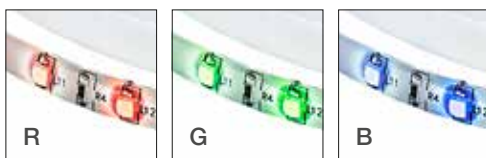

8031433181204

strip

Art. STRIP-3528-60/RGB

ROLL STRIP LED 3528 RGB
60 LED/M
500CM + KIT RGB +
TELECOMANDO (inclusi)
8031433211208

2700K 6500K

- 4,8W/M
12V LED
- LED
- SMD
- 300 Lm/M
- CE
- On / Off
- DRIVER INCL.
- IP40