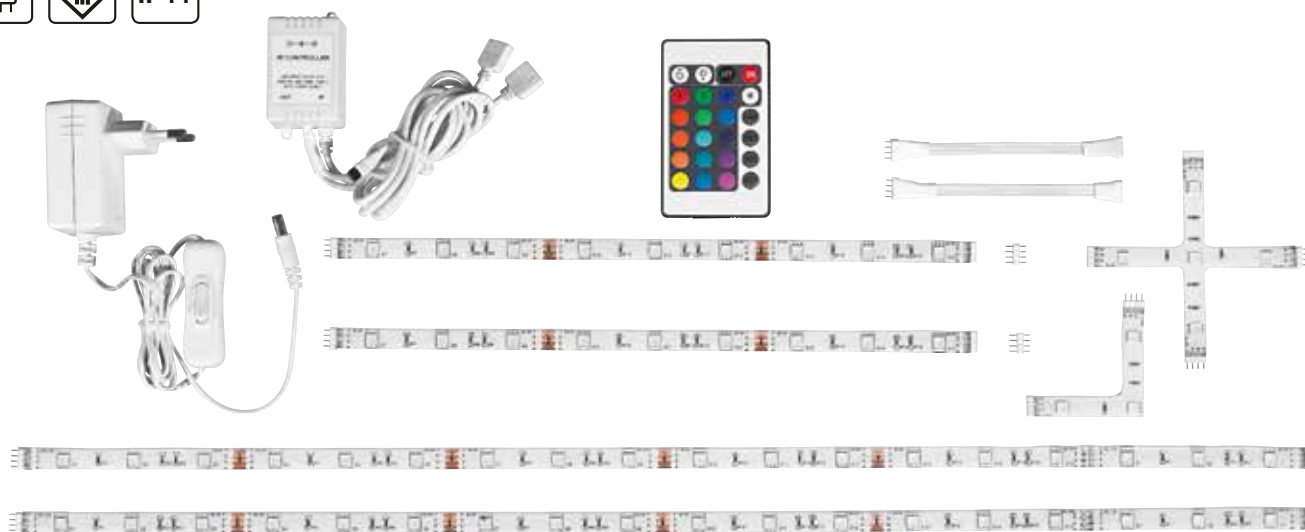

KIT STRIP LED 5050 RGB
30 LED/M
180CM (2X60+2X30 CM)
+ ACCESSORI + DRIVER 15W
+ TELECOMANDO (inclusi)
8031436571231

strip

Art. STRIP-3528-60/C

ROLL STRIP LED 3528
60 LED/M
500CM + JACK (incluso)
8031433191203