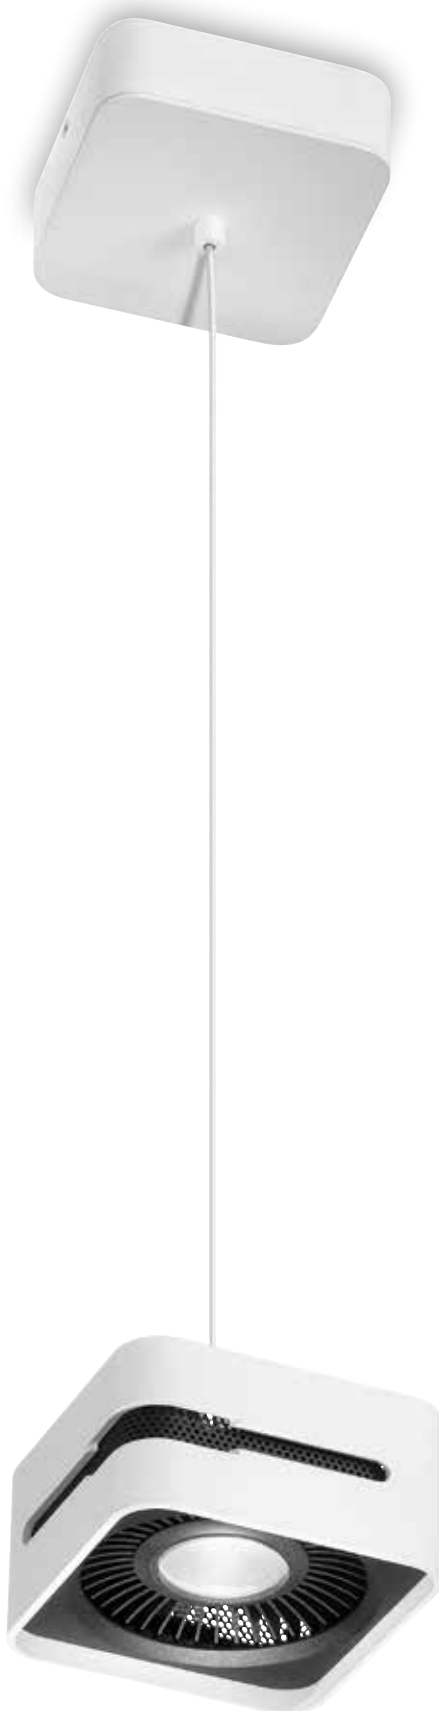

gate

Art. LED-GATE-S-26W

SOSPENSIONE COB
BIANCO/NERO GOFFRATO
8031436711231