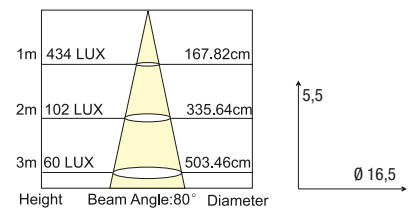

2700K 3200K 6500K

10W LED COB

CLASSE A 580 Lm CE

DRIVER INCL. ALU*

98° ø 15 cm

IP23 Ra >80

lyra

Art. INC-LYRA-10F