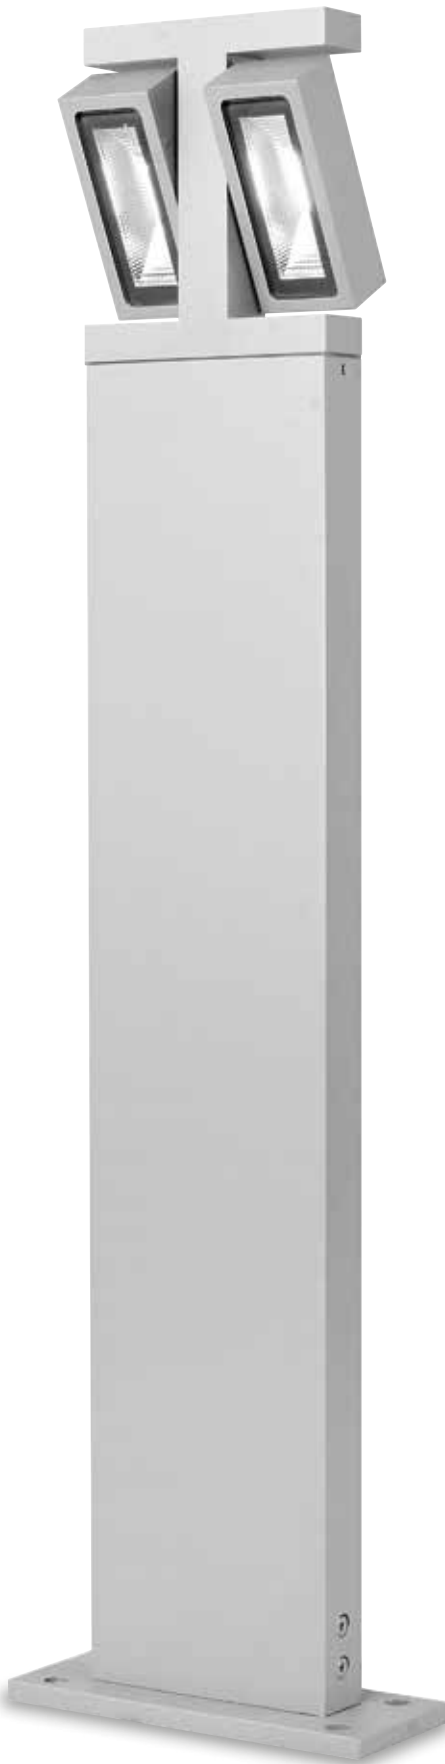

beta

Art. LED-BETA-P1
PALO BETA ORIENTABILE
ALLUMINIO
Finiture Grigio
8031434031218

2700K 3000K 6500K

2x3W LED LED COB

CLASSE A 500 Lm CE

DRIVER INCL. ALU*

IP54 120°

Ra >80