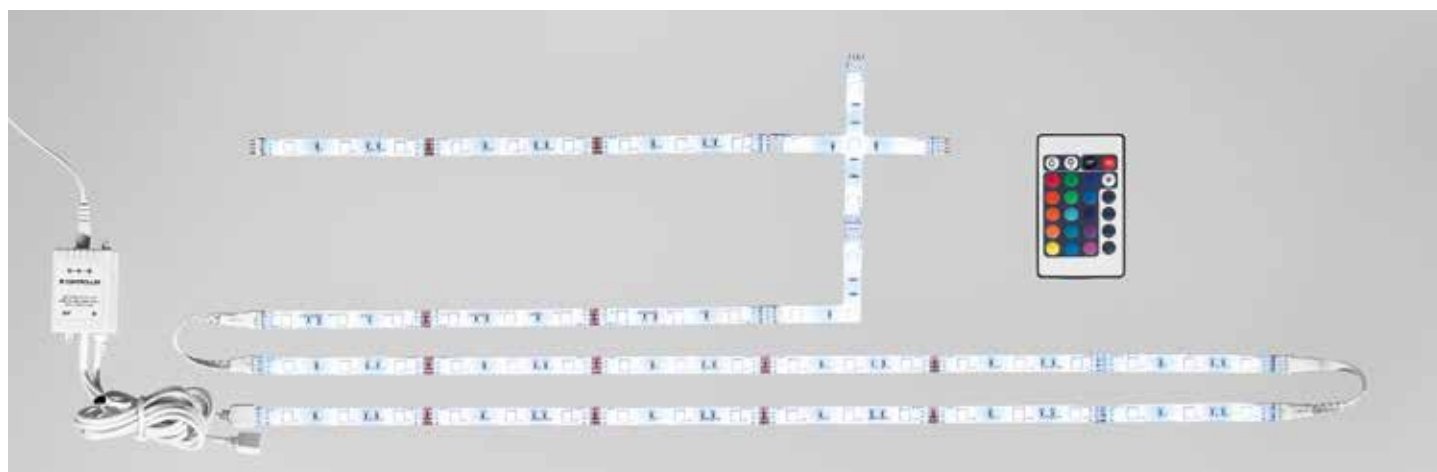

KIT STRIP LED 5050 RGB
30 LED/M
180CM (2X60+2X30 CM)
+ ACCESSORI + DRIVER 15W
+ TELECOMANDO (inclusi)
8031436571231

strip

Art. STRIP-3528-60/C

ROLL STRIP LED 3528
60 LED/M
500CM + JACK (incluso)
8031433191203