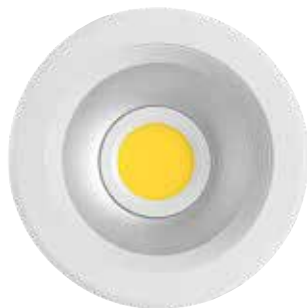

2700K 3200K 6500K

10W LED COB

CLASSE A 580 Lm CE

DRIVER INCL. ALU*

98° ø 15 cm

IP23 Ra >80

lyra

Art. INC-LYRA-10F