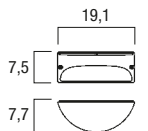

montreal

Art. LED-MONTREAL-AP

APPLIQUE MONTREAL ALLUMINIO
Finiture Antracite + Acrilico trasp.
8031432211193