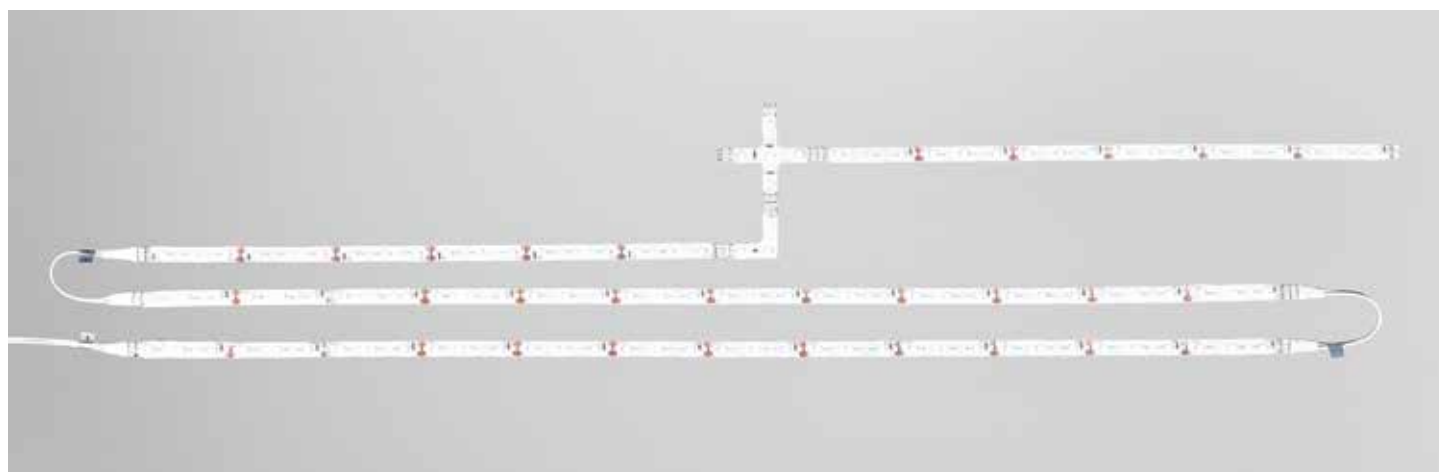

KIT
12pz

strip

Art. STRIP-3528-KIT

KIT STRIP LED 3528
60 LED/M
180CM (2X60+2X30 CM)
+ ACCESSORI + DRIVER 12W
(inclusi)
8031436561232

10W 12V LED
LED
580 Lm

IP44

strip

Art. STRIP-5050-KIT-RGB

KIT STRIP LED 5050 RGB
30 LED/M
180CM (2X60+2X30 CM)
+ ACCESSORI + DRIVER 15W
+ TELECOMANDO (inclusi)
8031436571231

strip

Art. STRIP-3528-60/C

ROLL STRIP LED 3528
60 LED/M
500CM + JACK (incluso)
8031433191203