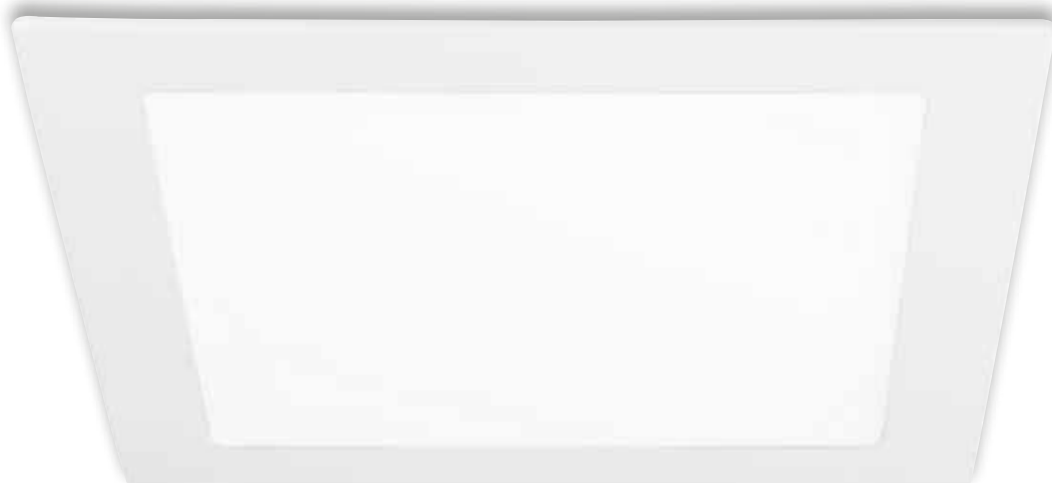

flap

Art. INC-FLAP/18W
INCASSO FLAP QUADRO
Finiture Bianco
8031431451187

2700K 4000K 6500K

18W LED	LED	SMD
CLASSE A	1100 Lm	CE
	DRIVER INCL.	ALU*
120°	20x20 cm	
IP23	Ra >80