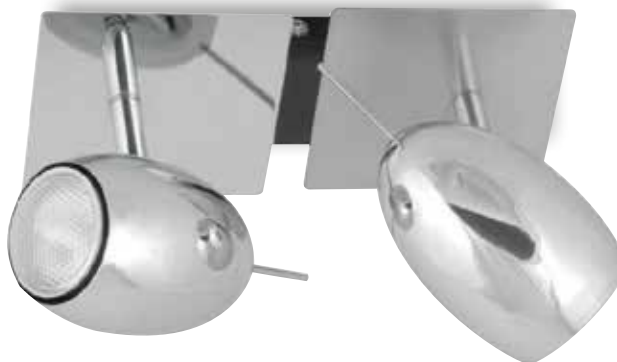

madrid

Art. SPOT-MADRID-2

SPOT NIKEL CROMO
(lampadine incluse)
8031420321071