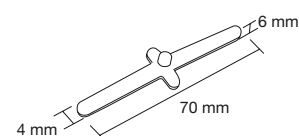

taylor

Art. LED-TAYLOR-KIT-NERO

KIT FUGA 12 PZ PER LED

NERO

8031440061278

2700K 4000K 6500K

12x0,275W LED

LED

CLASSE A

tot.60 Lm

CE

350mA 230V

On / Off

IP44

120°

KIT
12pz