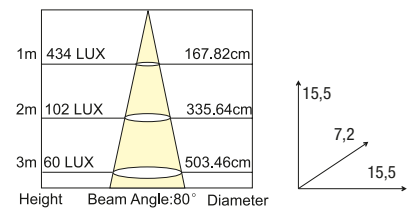

Art. INC-MARK-10F

INCASSO COB MARK
ALLUMINIO CON RIFLETTORE
SILVER + DRIVER (incluso)
Finiture Bianco
8031435071220

2700K 5500K 6500K

10W LED	LED	COB
CLASSE A	680 Lm	CE
98%	DRIVER INCL.	ALU*
IP23	14,5x14,5 cm	
Ra >80