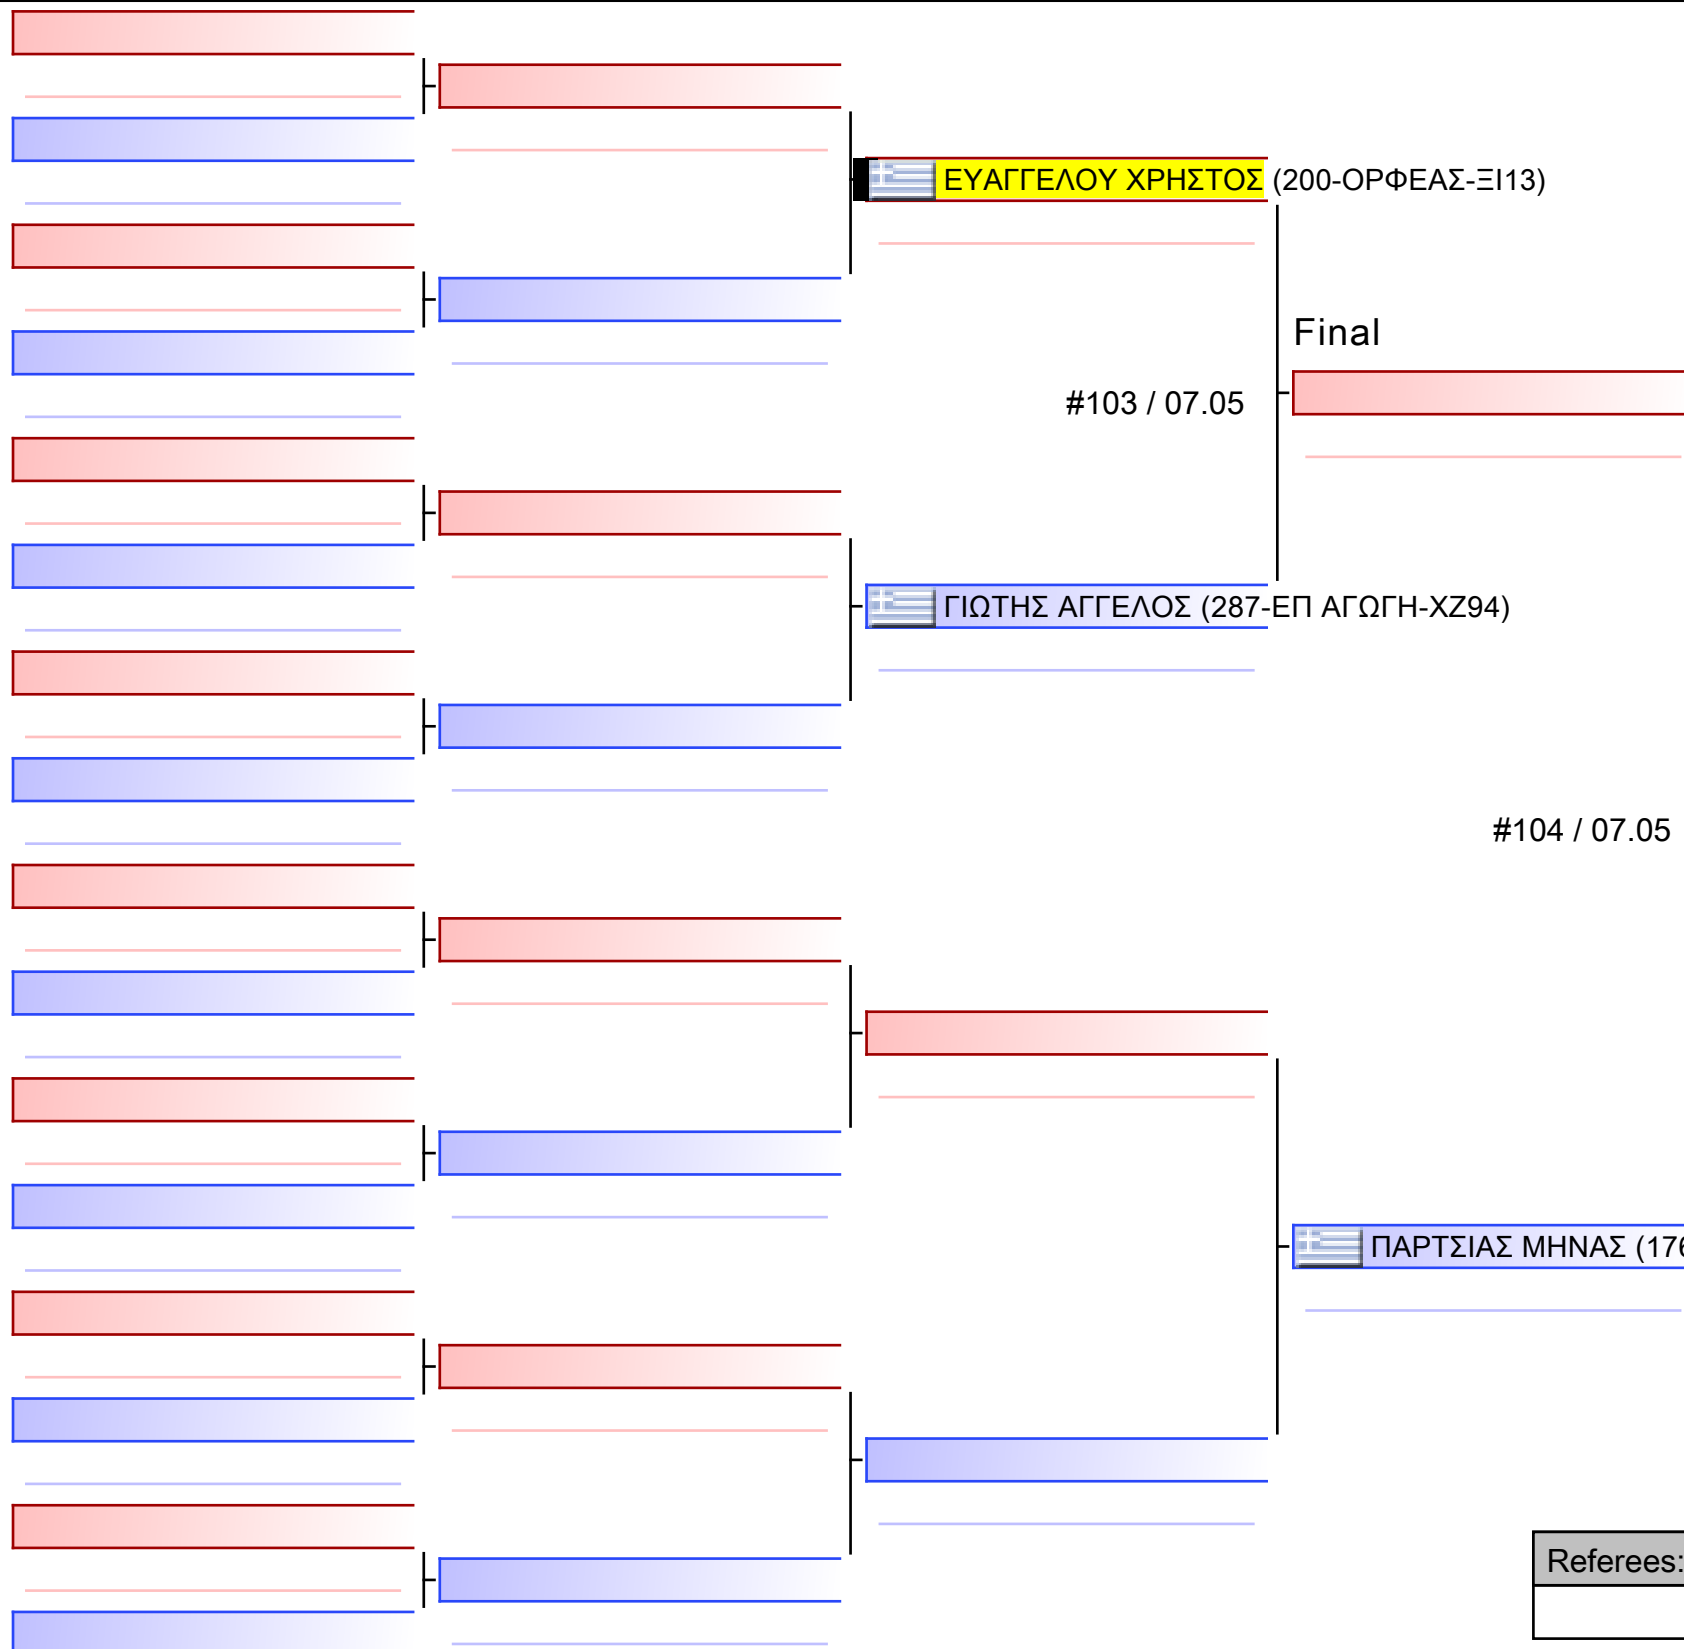

[Original]

Referees: