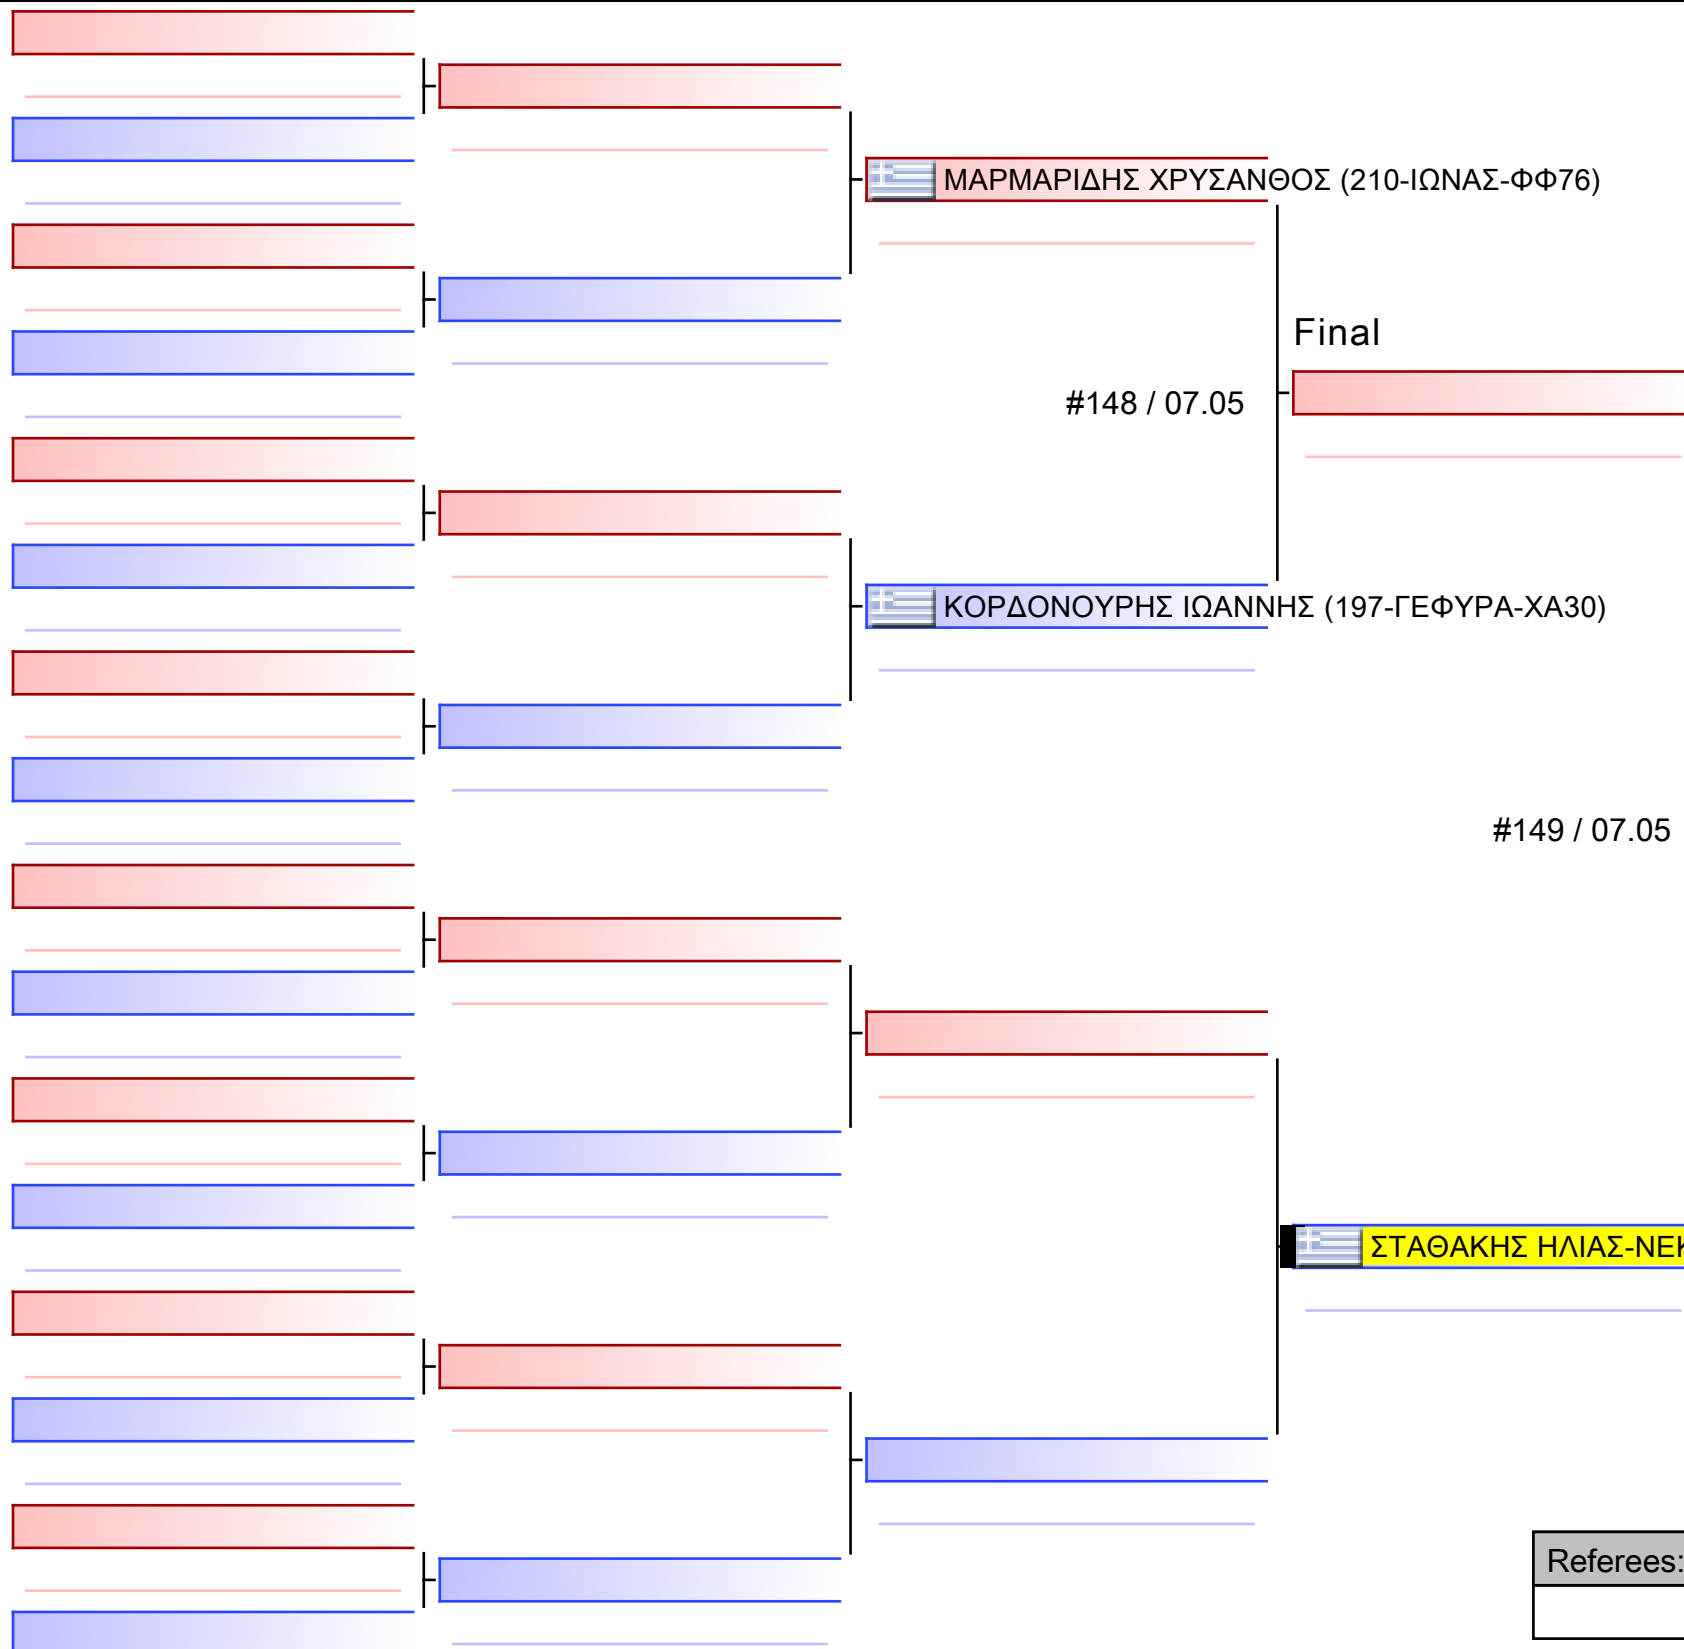

Final

ΕΥΑΓΓΕΛΟΥ ΘΕΟΠΟΥΛΑ (095-ΓΙΝ ΓΙΑΝΓΚ-ΟΧ60)

#169 / 07.05

[Original]

ΑΛΕΞΑΚΗ ΔΑΝΑΗ (200-ΟΡΦΕΑΣ-ΞΙ13)

Referees:			

[Original]

Table with 6 empty rows for original match details.

Referees table with 4 columns and 2 rows.

[Original]

Referees:			

[Original]

Referees:			

[Original]

Referees:			

[Original]