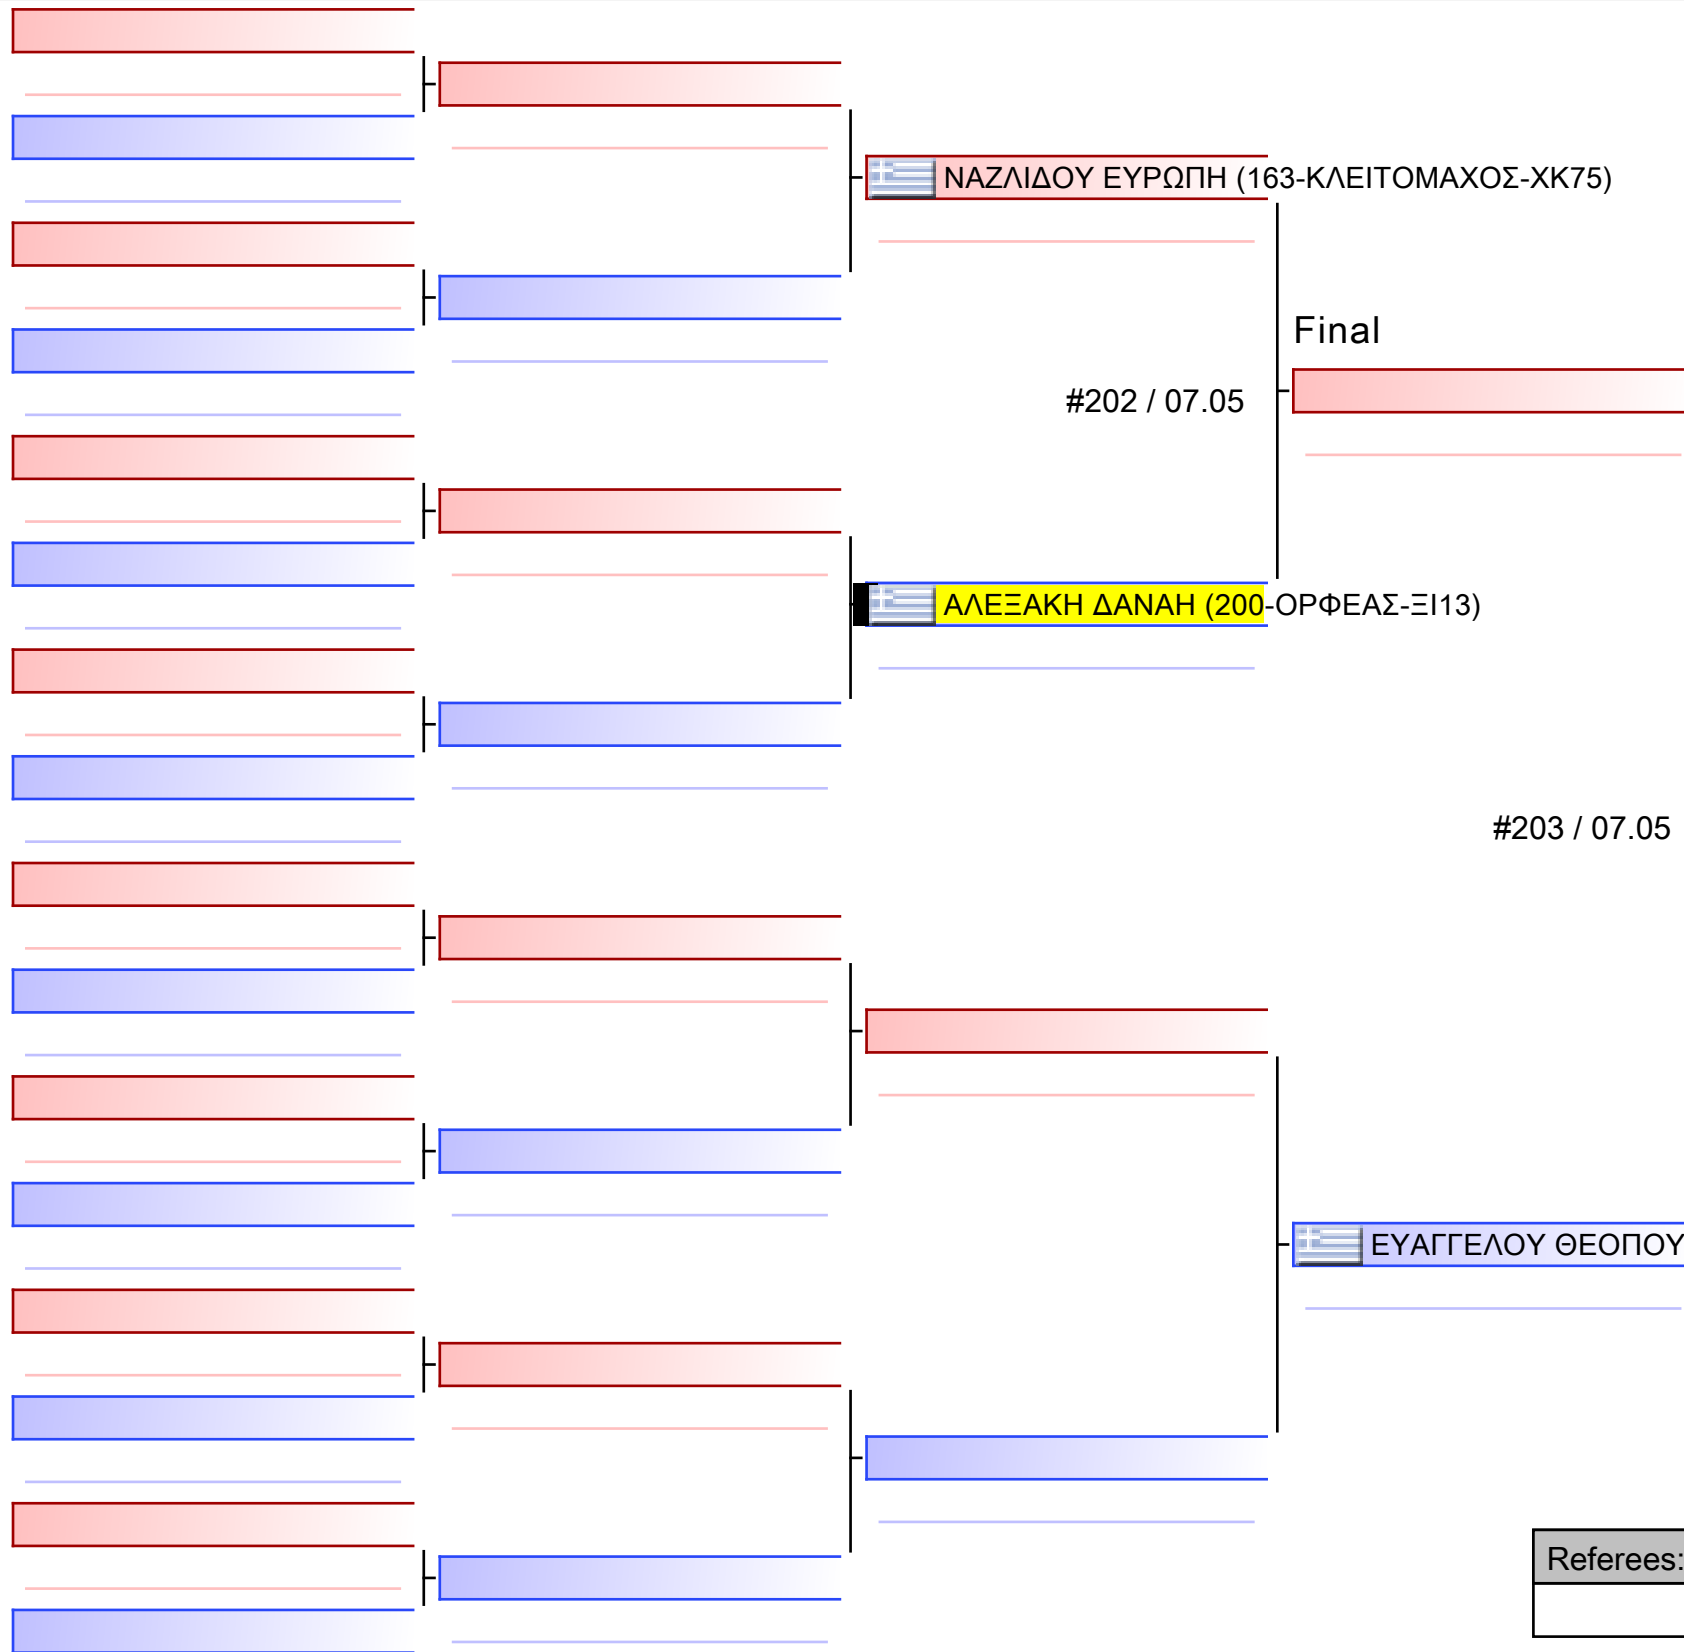

[Original]

Referees: