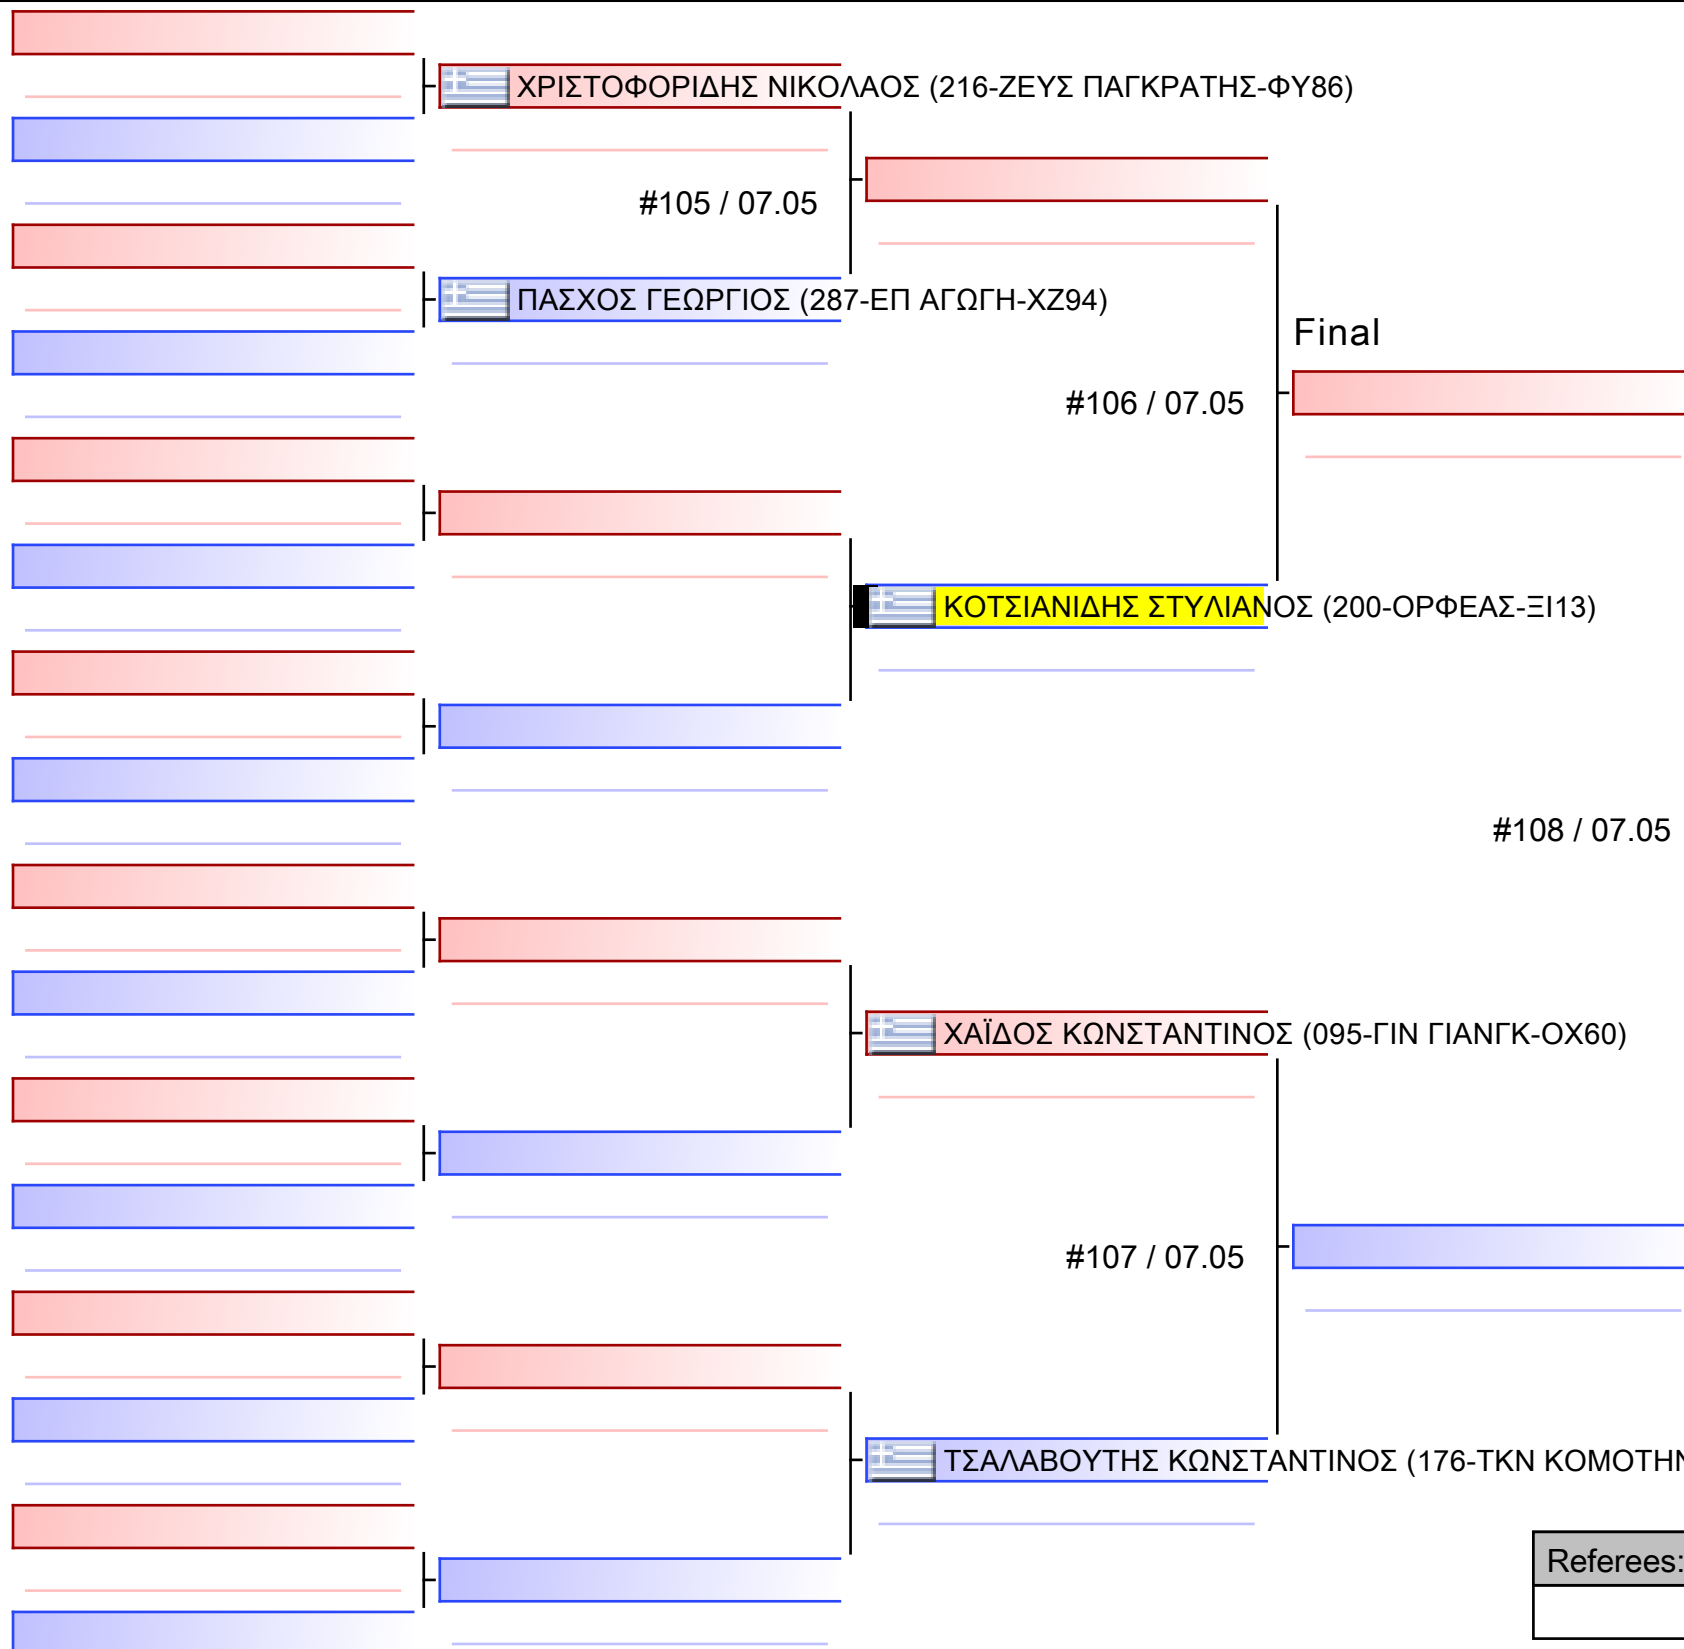

[Original]

Referees: