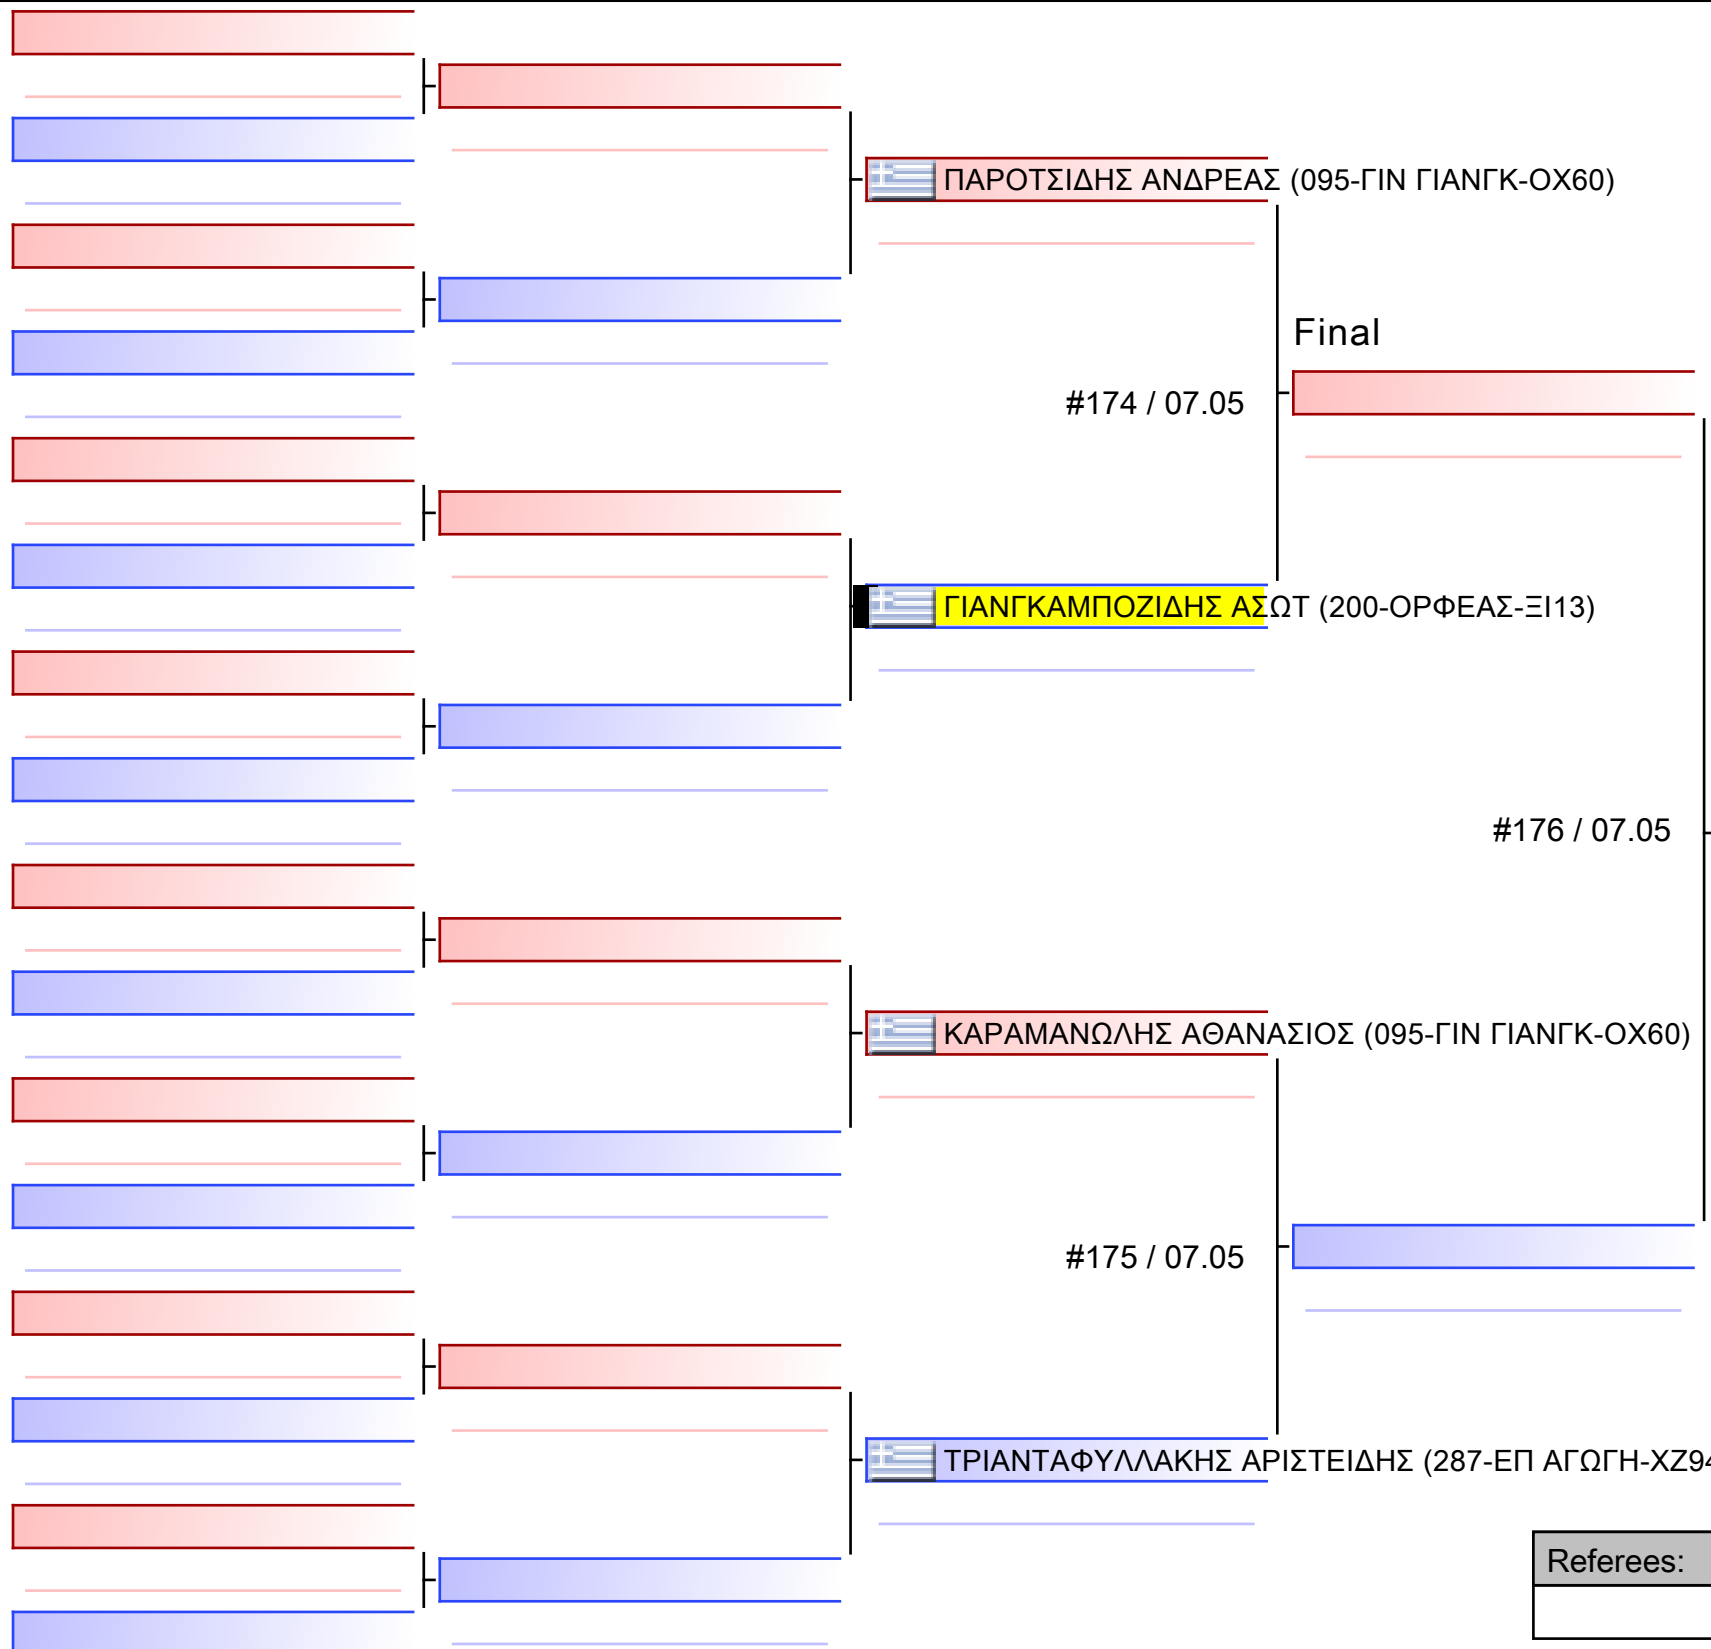

Final

ΕΥΑΓΓΕΛΟΥ ΘΕΟΠΟΥΛΑ (095-ΓΙΝ ΓΙΑΝΓΚ-ΟΧ60)

#169 / 07.05

[Original]

ΑΛΕΞΑΚΗ ΔΑΝΑΗ (200-ΟΡΦΕΑΣ-ΞΙ13)

Referees:			

[Original]

Table with 6 empty rows for original match details.

Referees table with 4 columns and 2 rows.

[Original]

Referees:			

[Original]

Referees:			

[Original]

Referees:			

[Original]