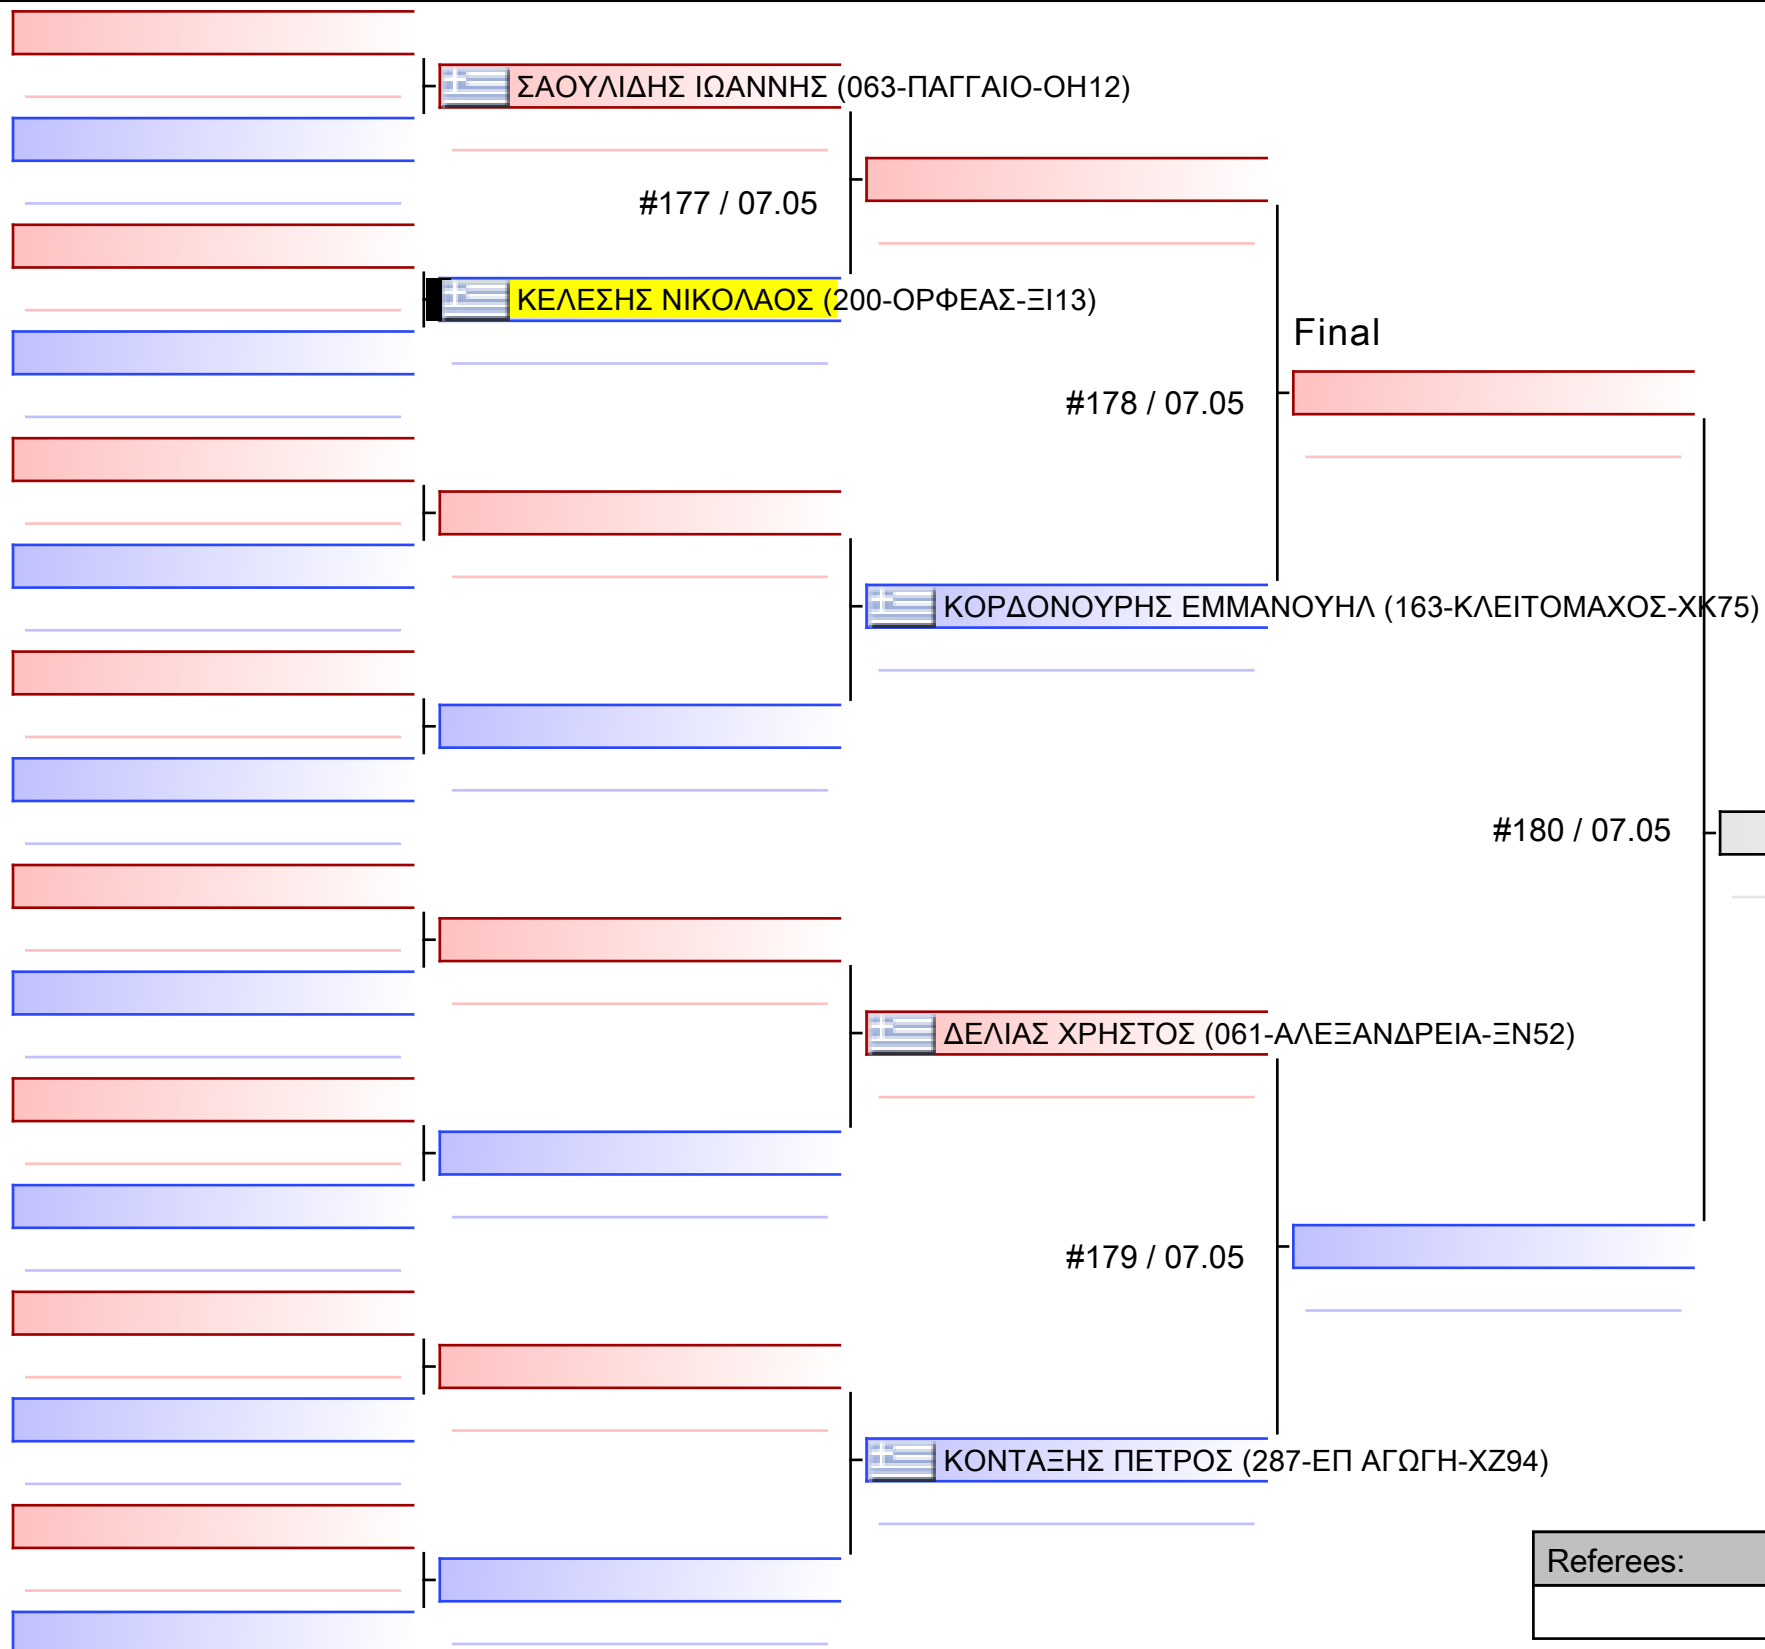

Final

ΕΥΑΓΓΕΛΟΥ ΘΕΟΠΟΥΛΑ (095-ΓΙΝ ΓΙΑΝΓΚ-ΟΧ60)

#169 / 07.05

[Original]

ΑΛΕΞΑΚΗ ΔΑΝΑΗ (200-ΟΡΦΕΑΣ-ΞΙ13)

Referees:			

[Original]

Table with 6 empty rows for original match details.

Referees table with 4 columns and 2 rows.

[Original]

Referees:			

[Original]

Referees:			

[Original]

Referees:			

[Original]