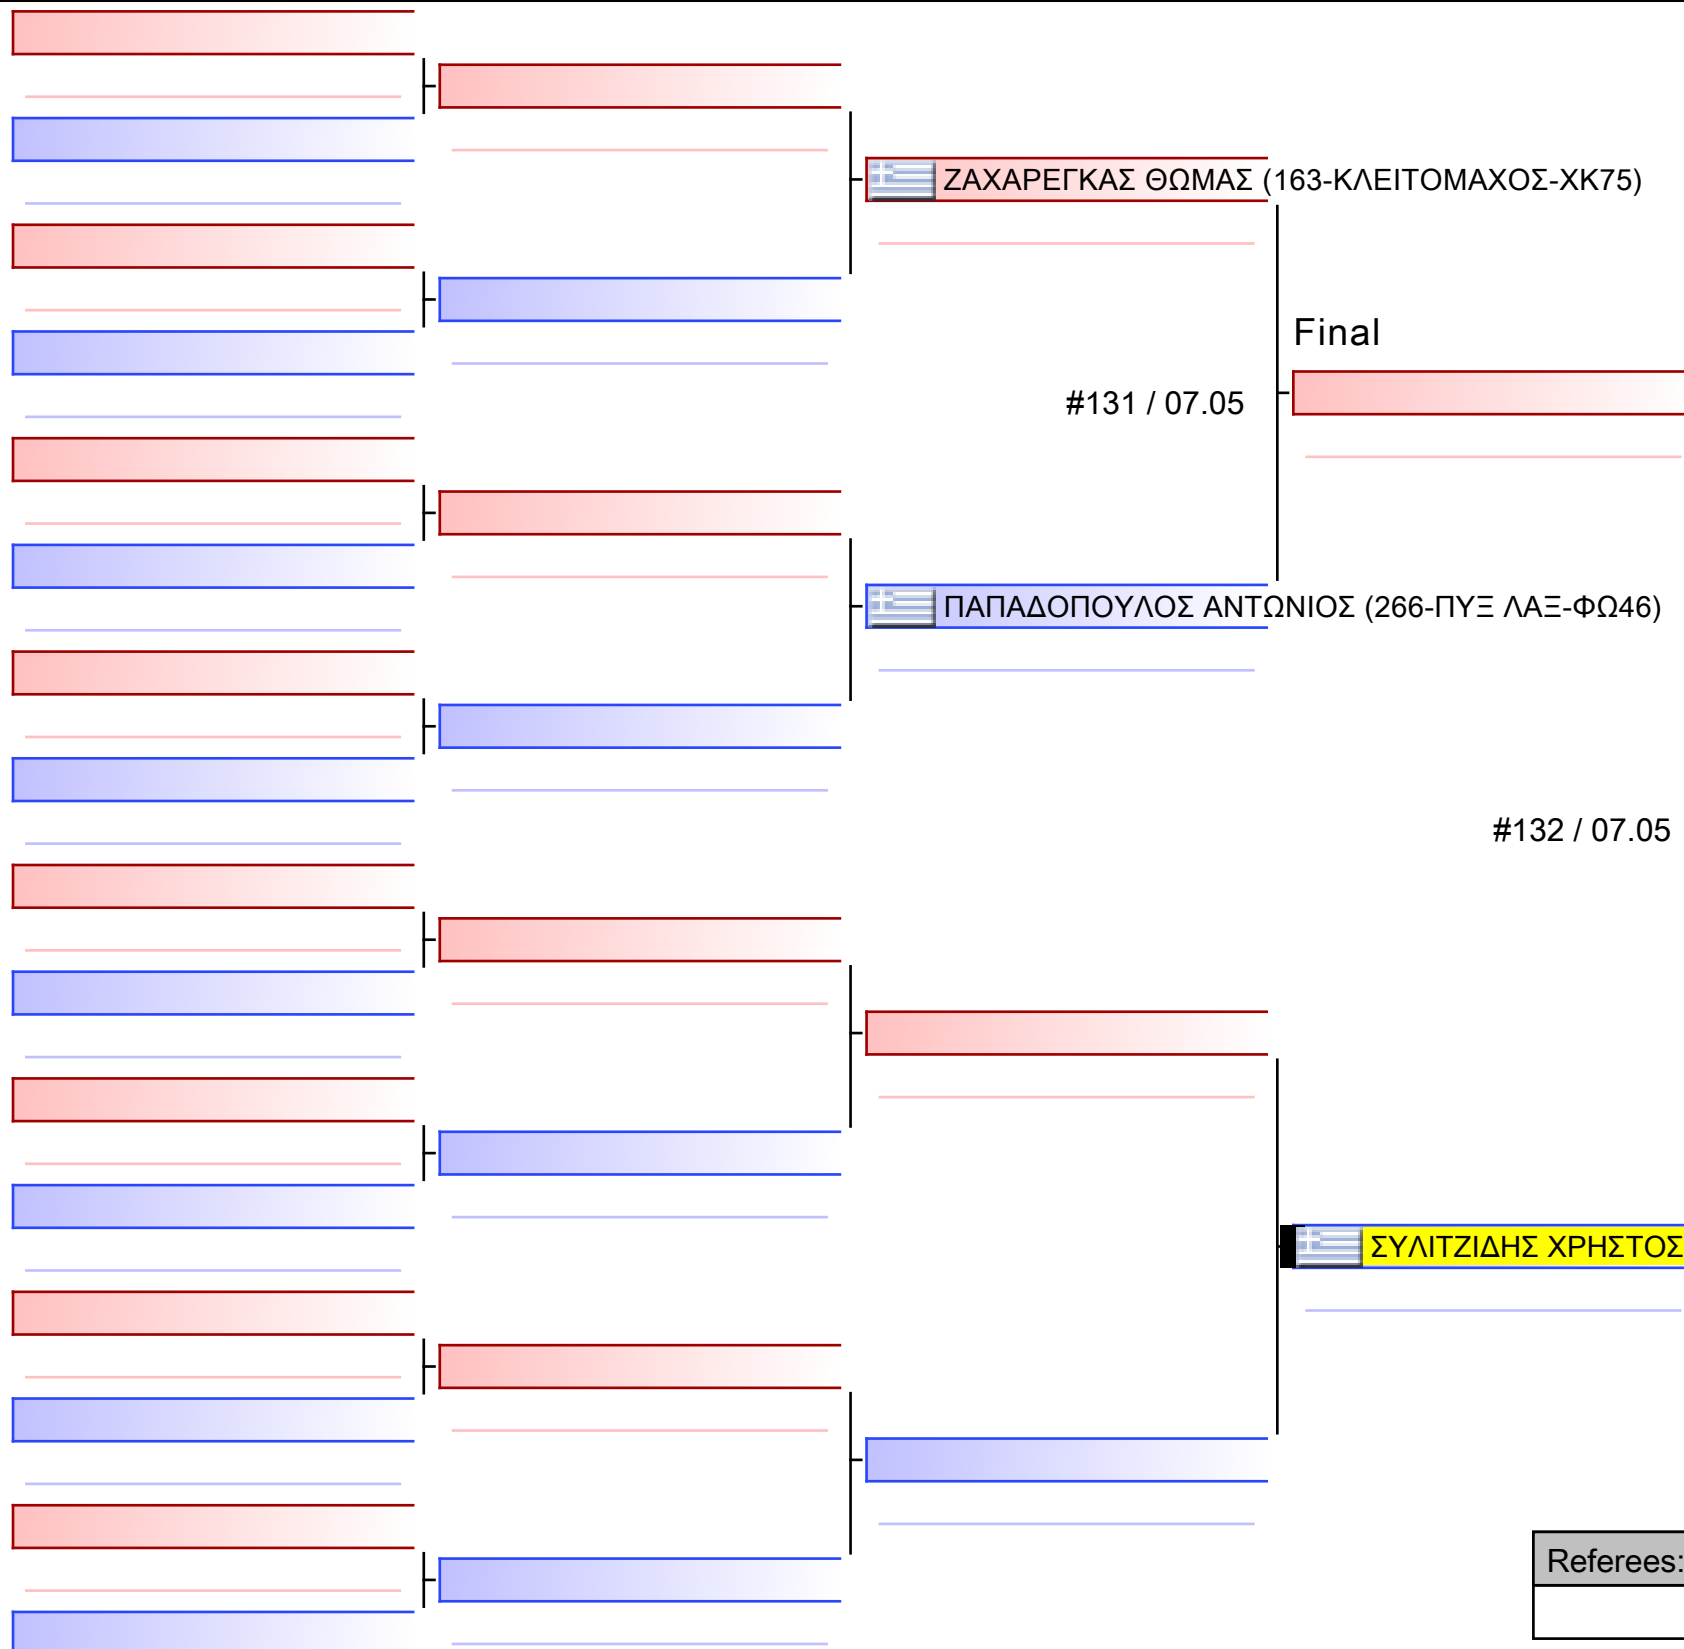

Final

ΕΥΑΓΓΕΛΟΥ ΘΕΟΠΟΥΛΑ (095-ΓΙΝ ΓΙΑΝΓΚ-ΟΧ60)

#169 / 07.05

[Original]

ΑΛΕΞΑΚΗ ΔΑΝΑΗ (200-ΟΡΦΕΑΣ-ΞΙ13)

Referees:			

[Original]

Table with 6 empty rows for original match details.

Referees table with 4 columns and 2 rows.

[Original]

Referees:			

[Original]

Referees:			

[Original]

Referees:			

[Original]