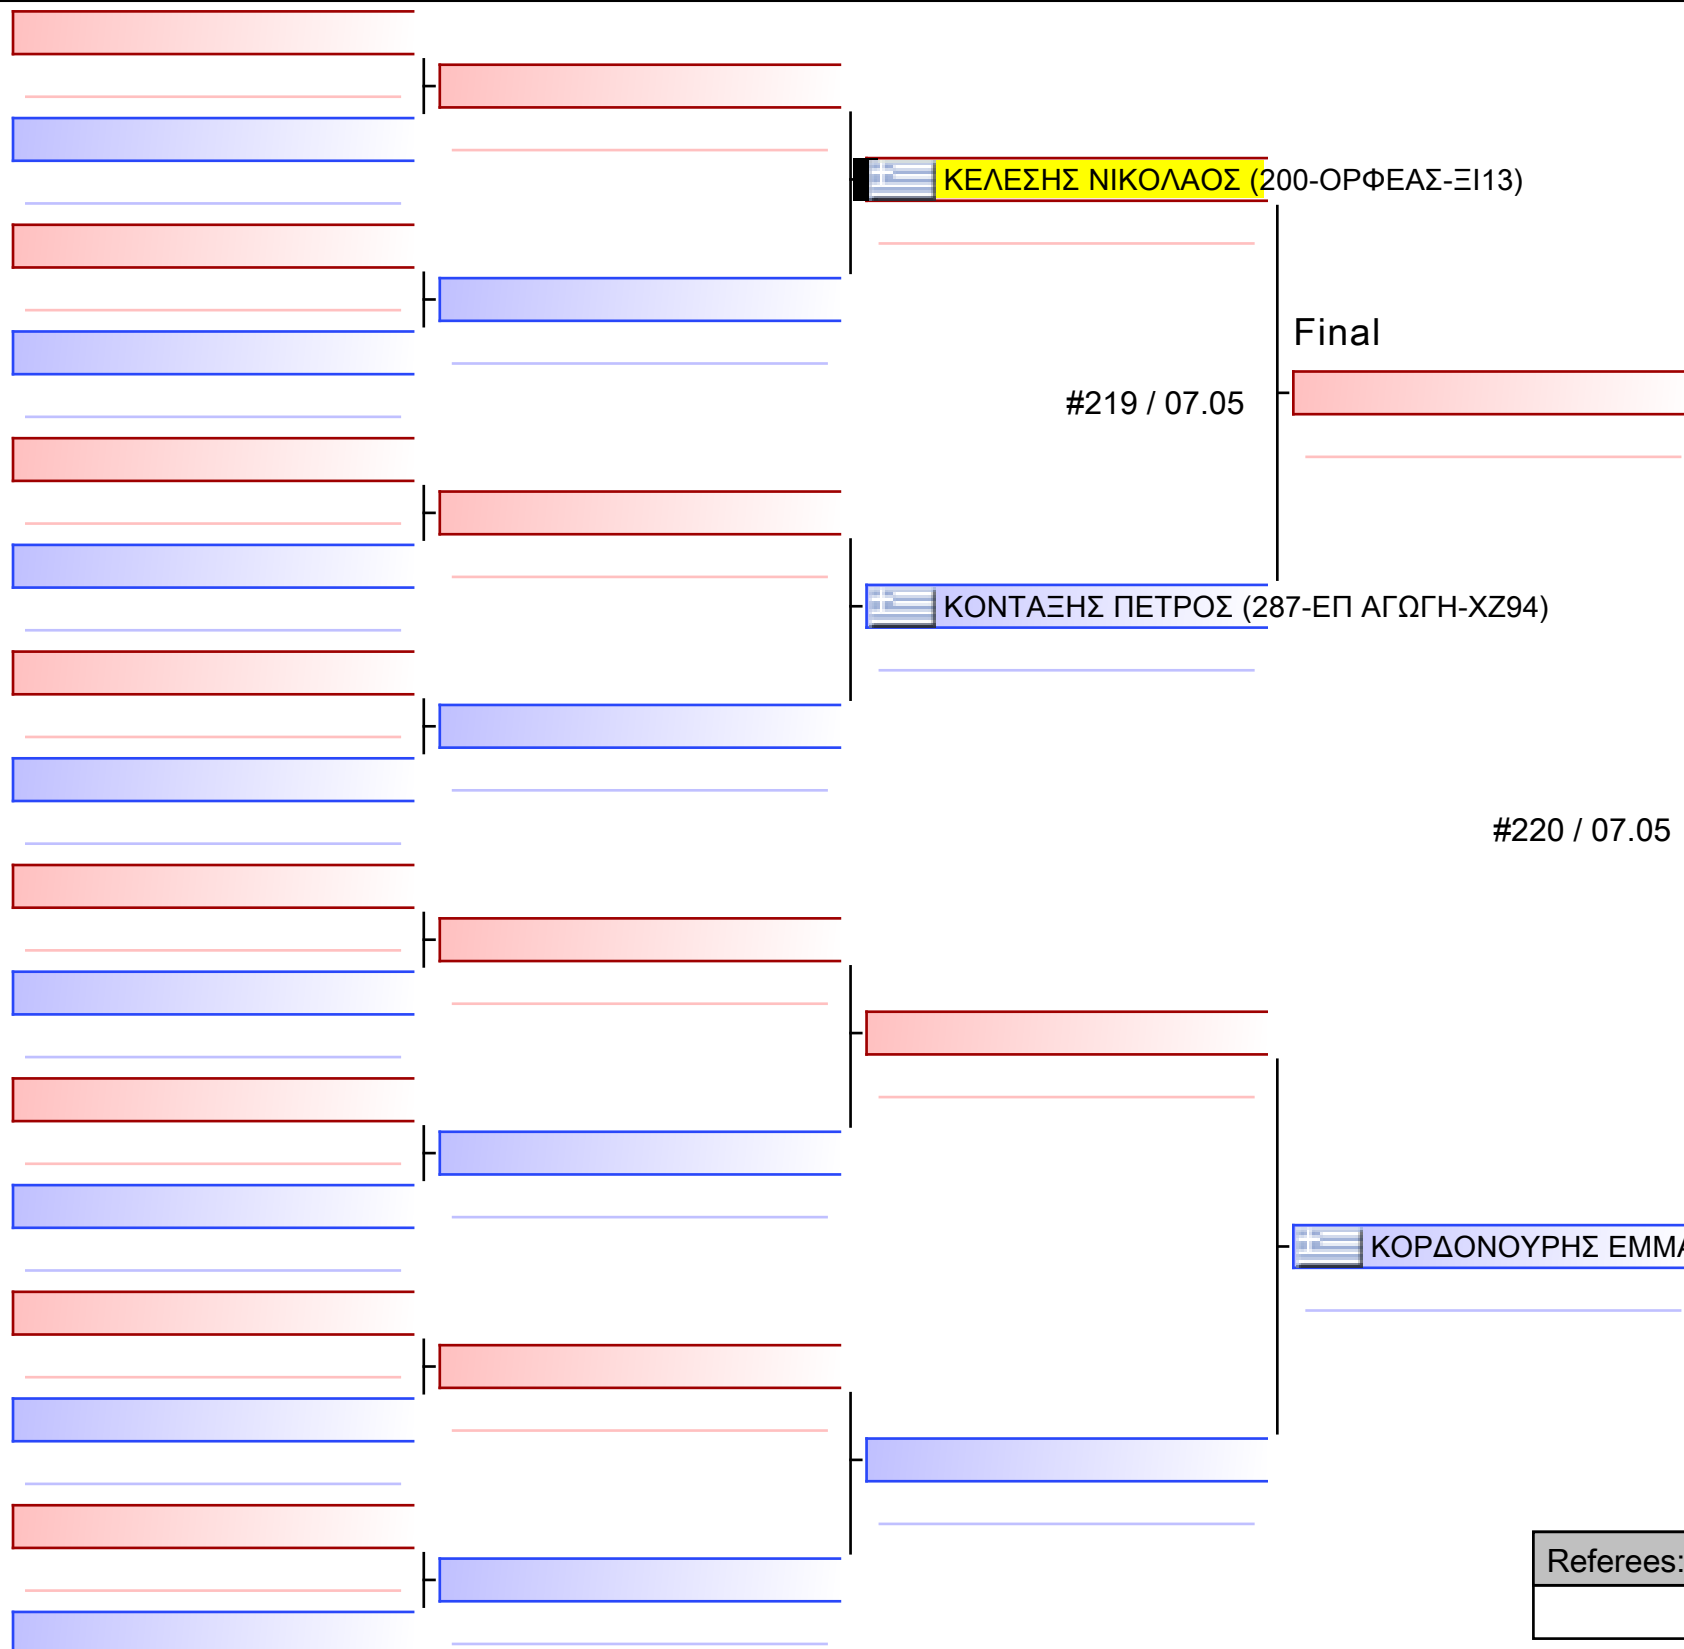

[Original]

#220 / 07.05

ΚΟΡΔΟΝΟΥΡΗΣ ΕΜΜΑΝΟΥΗΛ (163-ΚΛΕΙΤΟΜΑΧΟΣ-ΧΚ75)

Referees: