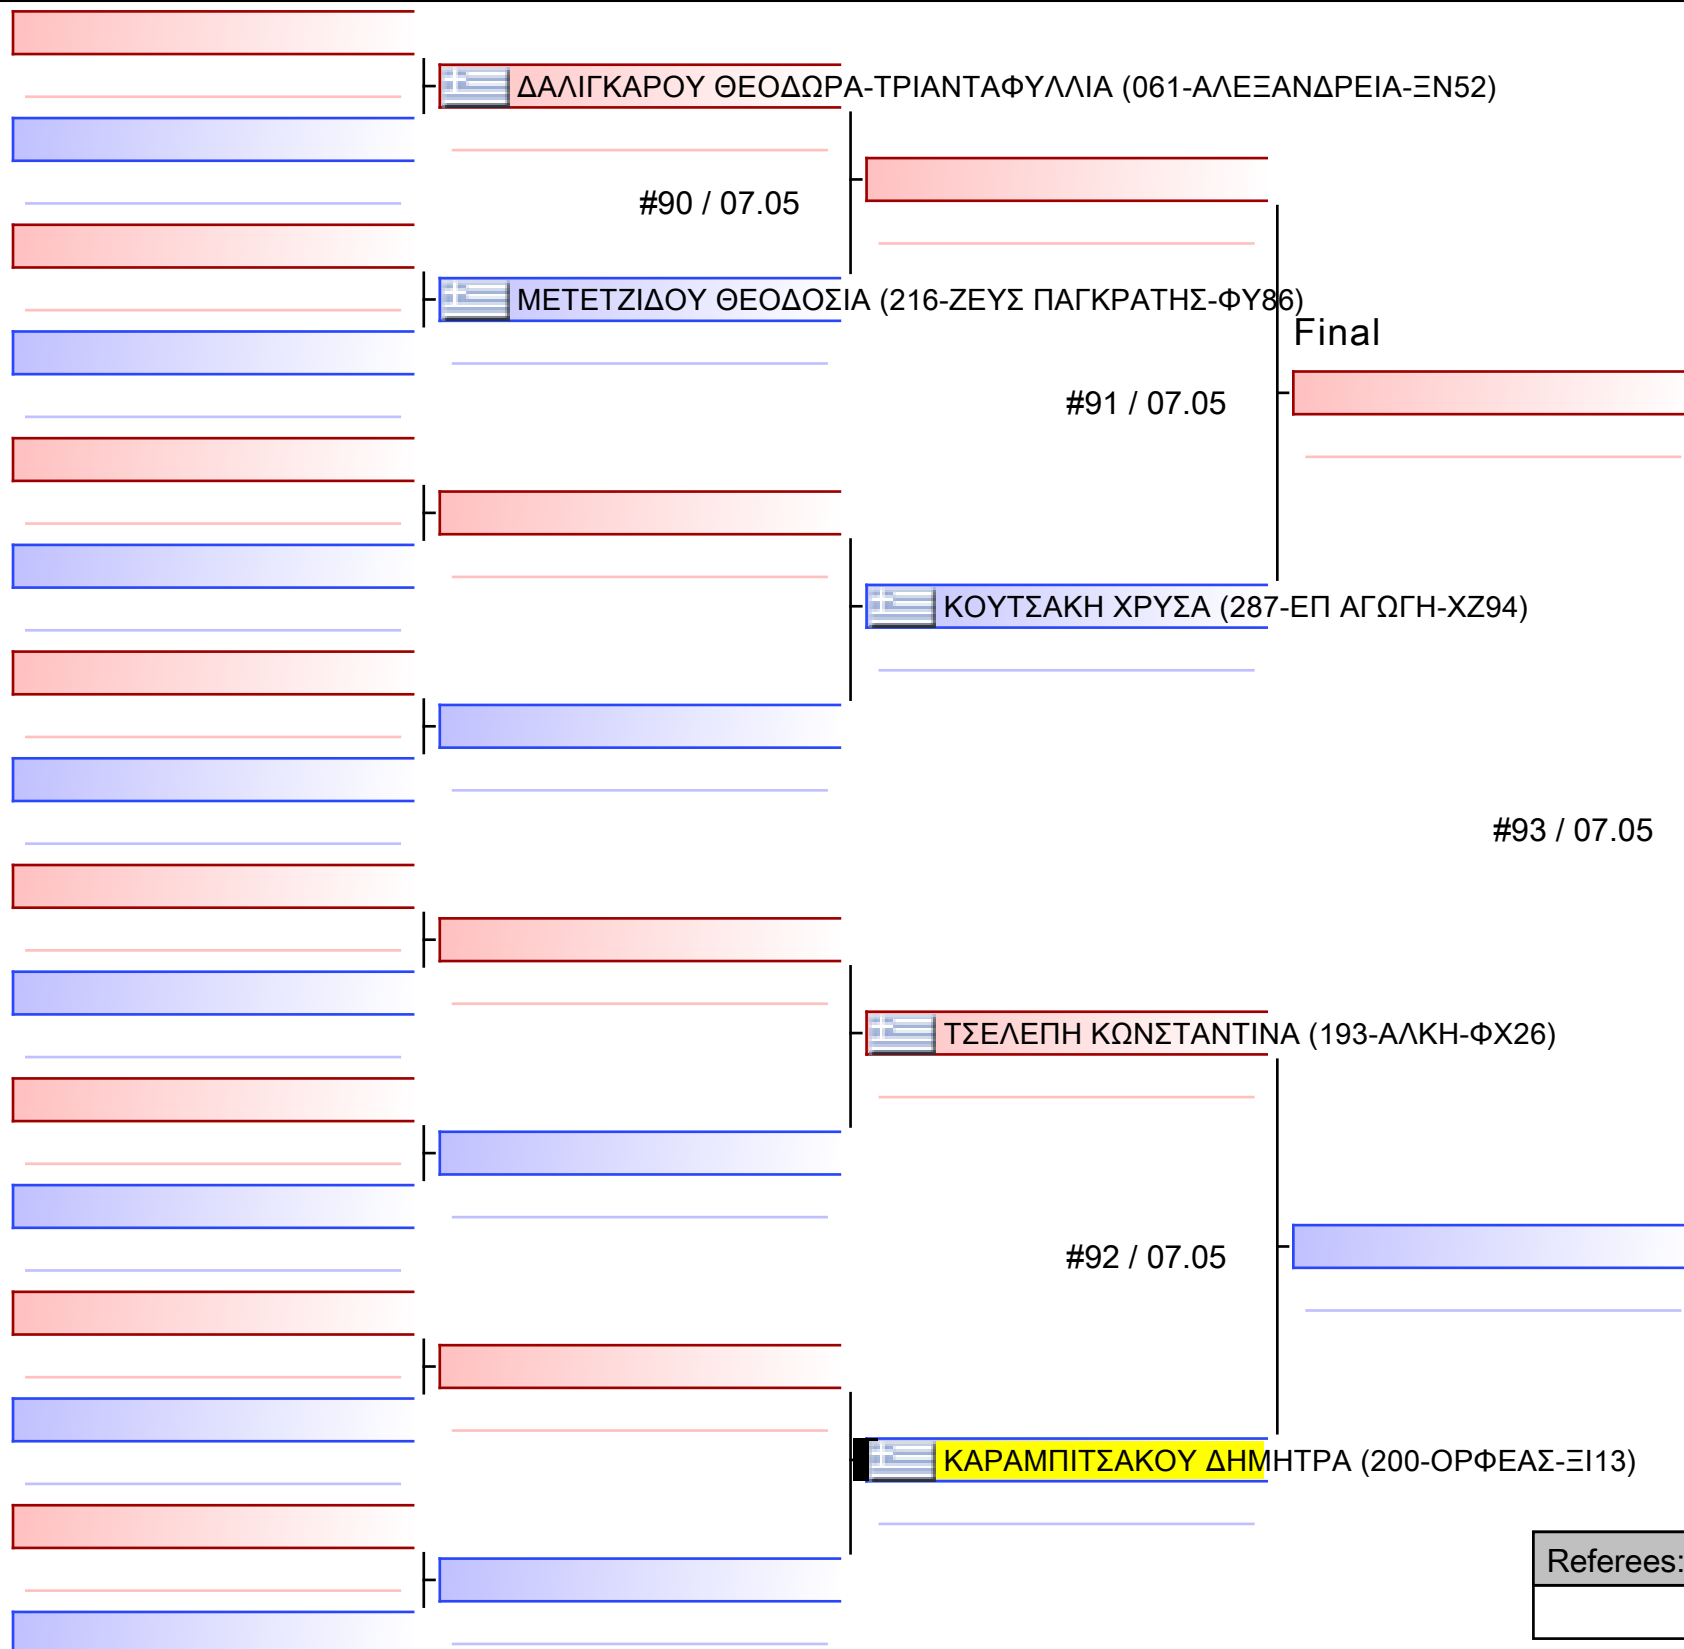

Final

ΕΥΑΓΓΕΛΟΥ ΘΕΟΠΟΥΛΑ (095-ΓΙΝ ΓΙΑΝΓΚ-ΟΧ60)

#169 / 07.05

[Original]

ΑΛΕΞΑΚΗ ΔΑΝΑΗ (200-ΟΡΦΕΑΣ-ΞΙ13)

Referees:			

[Original]

Table with 6 empty rows for original match details.

Referees table with 4 columns and 2 rows.

[Original]

Referees:			

[Original]

Referees:			

[Original]

Referees:			

[Original]