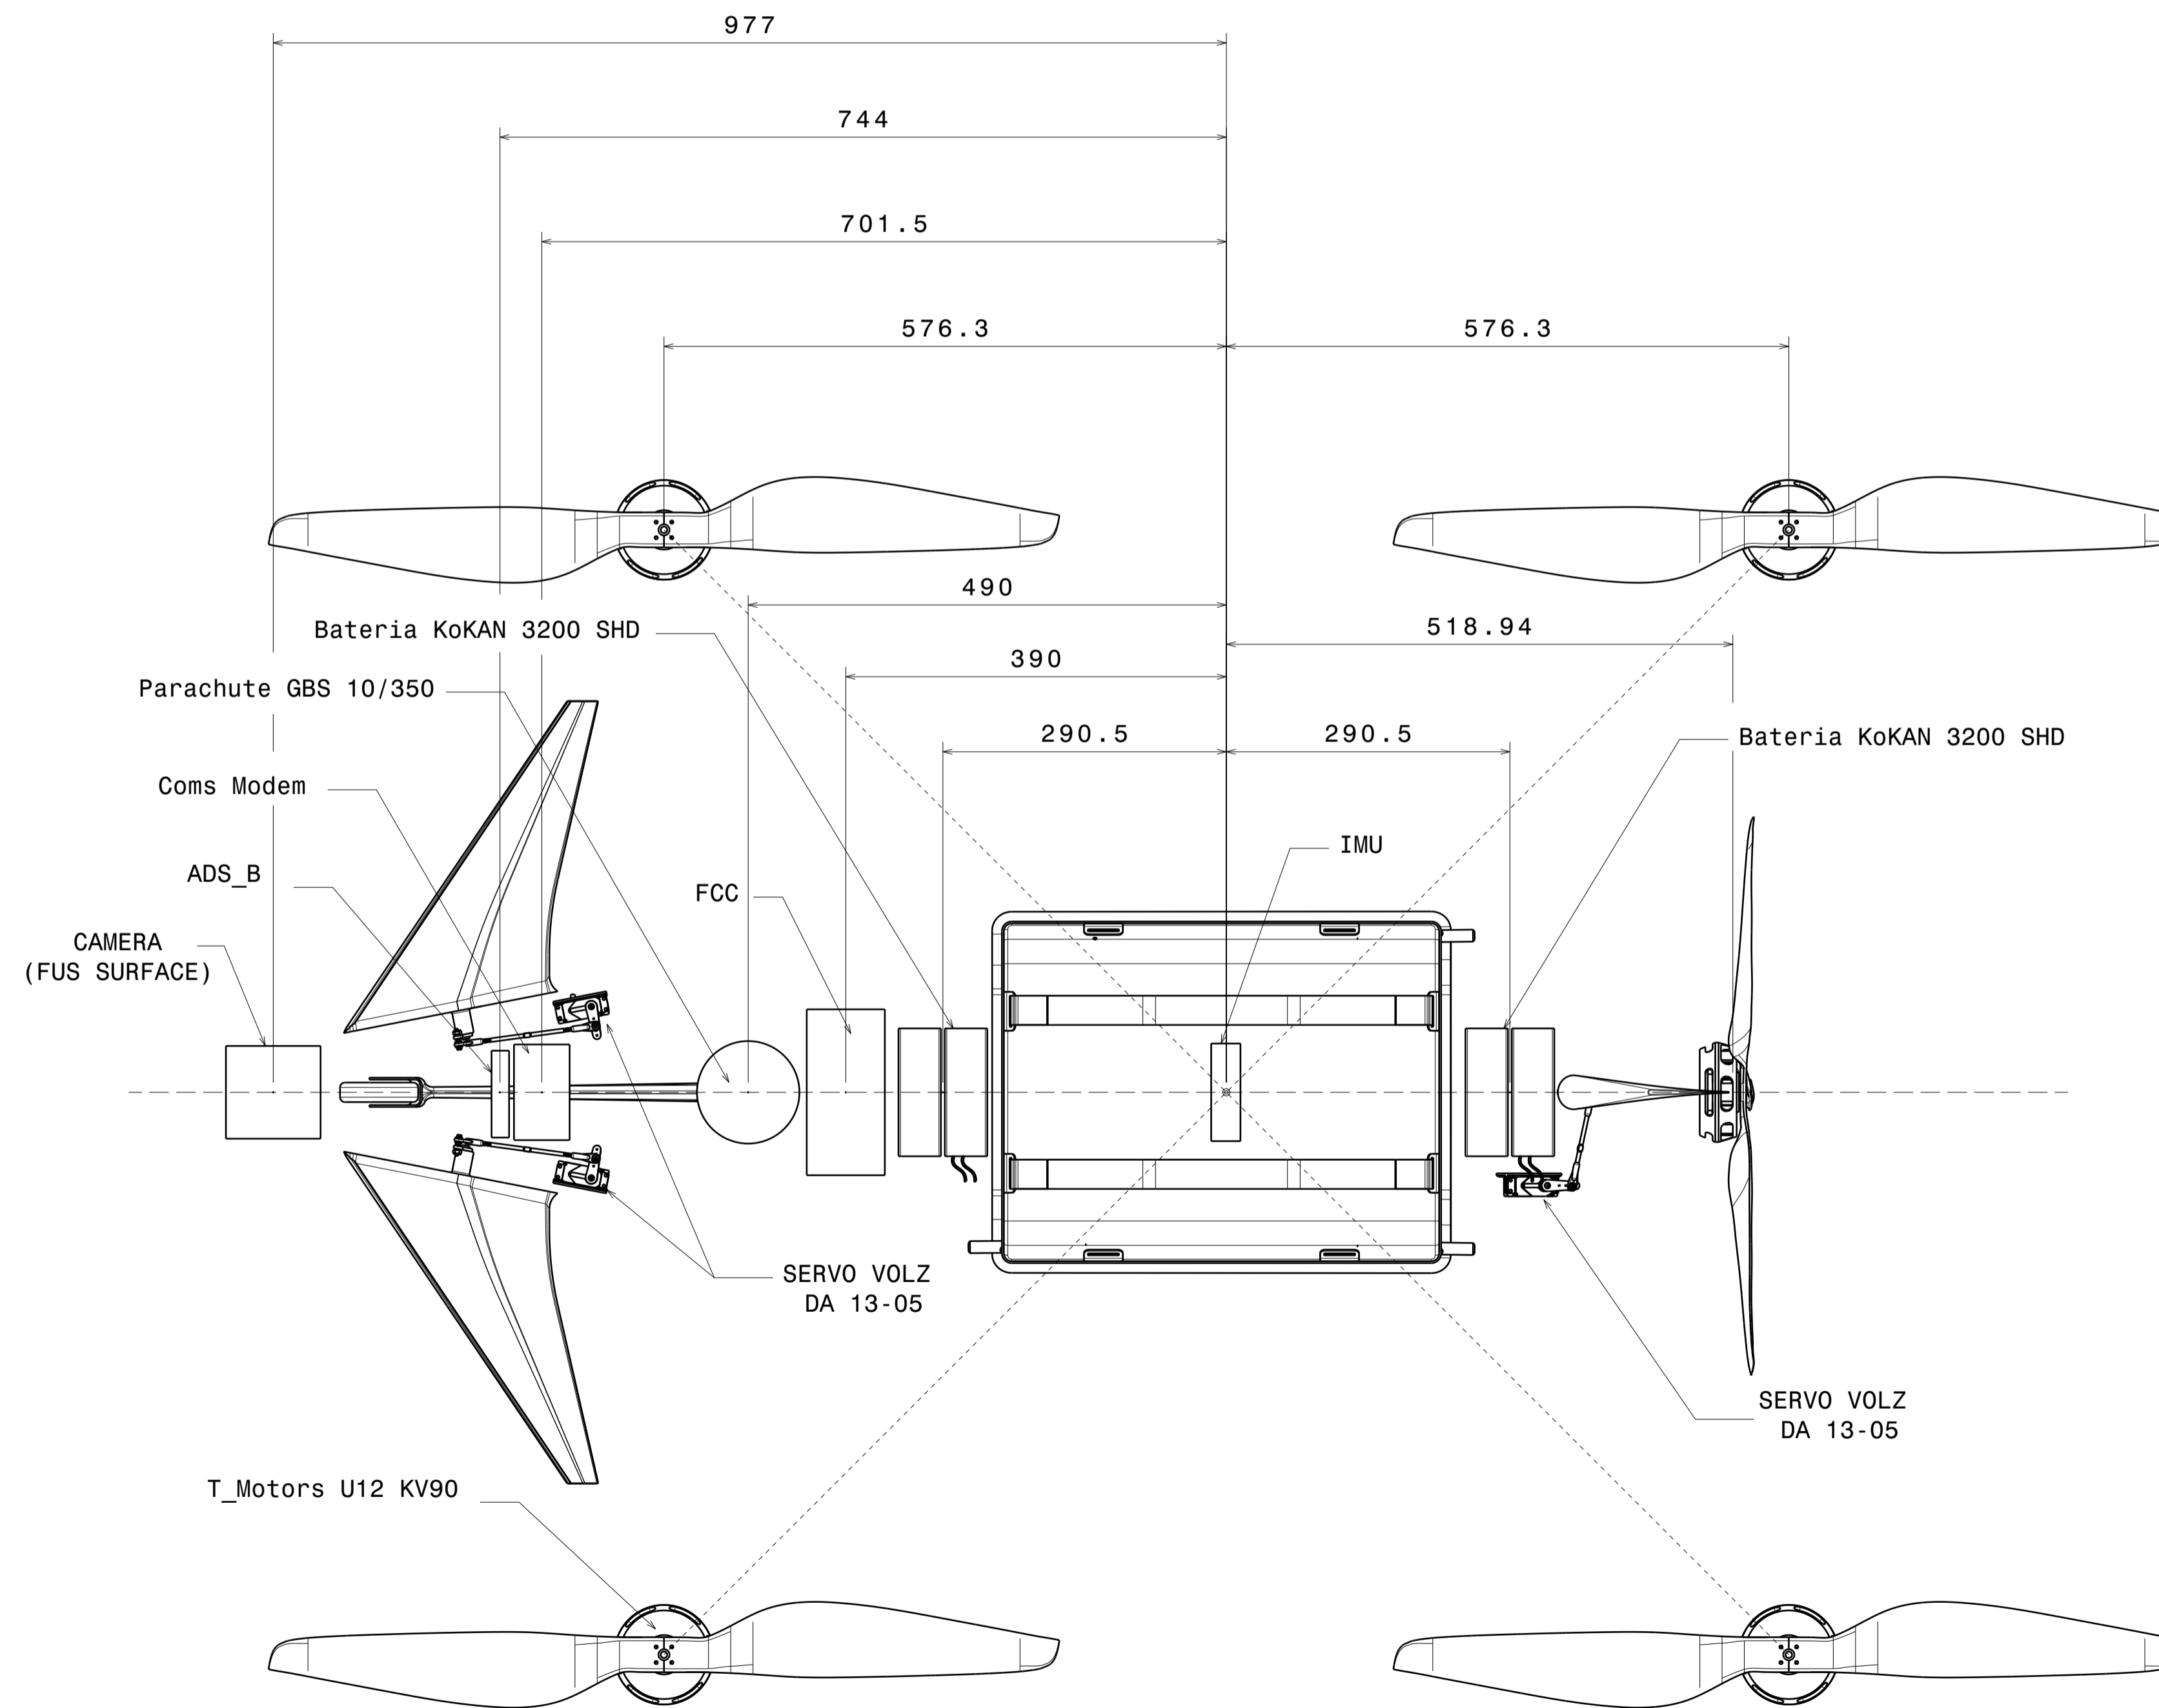

Safety Alternative System:
RAT (Ram Air Turbine)

Bottom view[2]
Scale: 1:5

TOP VIEW
Scale: 1:5