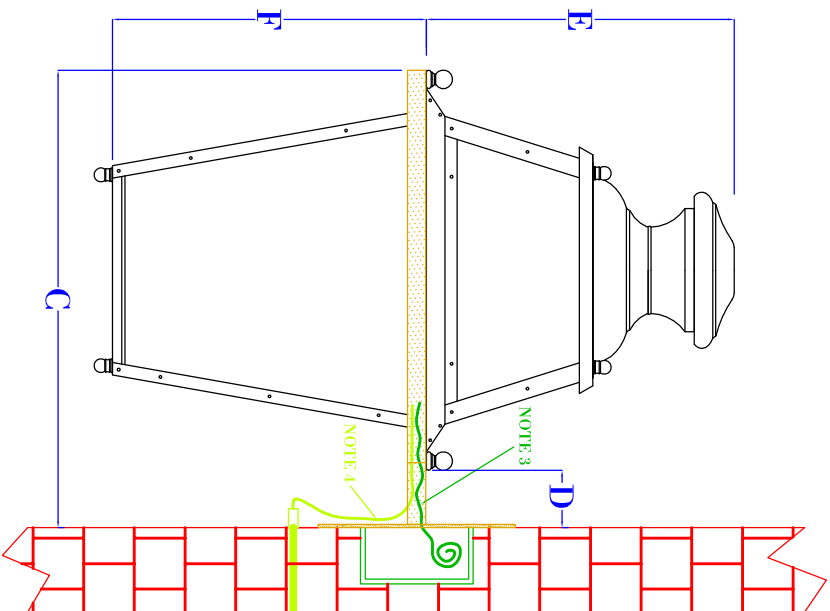

FRONT VIEW
(NTS)

SIDE VIEW
(NTS)

TOP VIEW

(NTS-BRACKET ONLY)

- NOTES:
1. MOUNTING HARDWARE SUPPLIED BY OTHERS
 2. FIXTURES ARE HANDCRAFTED. DIMENSIONS MAY VARY PLUS OR MINUS $\frac{1}{4}$ "
 3. ELECTRIC LIGHTS SUPPLIED WITH 18/2 WIRE WITH GROUND
 4. GAS LIGHTS SUPPLIED WITH $\frac{3}{16}$ " COPPER GAS LINE AND $\frac{3}{4}$ " X $\frac{1}{4}$ " GAS LINE ADAPTOR

REVISION:

JJG

1

SIZE:	18"	25"
A:	17 $\frac{7}{8}$ "	24 $\frac{3}{4}$ "
B:	11 $\frac{1}{2}$ "	16 $\frac{1}{4}$ "
C:	15"	18 $\frac{3}{4}$ "
D:	2 $\frac{1}{2}$ "	2 $\frac{1}{2}$ "
E:	8 $\frac{7}{8}$ "	12 $\frac{1}{2}$ "
F:	9"	12 $\frac{1}{4}$ "