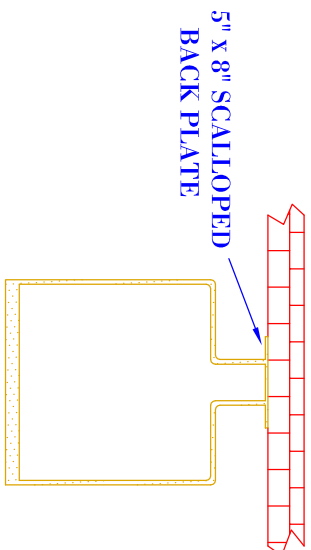

FRONT VIEW
(NTS)

SIDE VIEW
(NTS)

TOP VIEW

(NTS-BRACKET ONLY)

- NOTES:
1. MOUNTING HARDWARE SUPPLIED BY OTHERS
 2. FIXTURES ARE HANDCRAFTED. DIMENSIONS MAY VARY PLUS OR MINUS $\frac{1}{4}$ "
 3. ELECTRIC LIGHTS SUPPLIED WITH 18/2 WIRE WITH GROUND
 4. GAS LIGHTS SUPPLIED WITH $\frac{3}{16}$ " COPPER GAS LINE AND $\frac{3}{4}$ " X $\frac{1}{4}$ " GAS LINE ADAPTOR

REVISION:

JJG

1

SIZE:	18"	25"
A:	17 $\frac{7}{8}$ "	24 $\frac{3}{4}$ "
B:	11 $\frac{1}{2}$ "	16 $\frac{1}{4}$ "
C:	15"	18 $\frac{3}{4}$ "
D:	2 $\frac{1}{2}$ "	2 $\frac{1}{2}$ "
E:	8 $\frac{7}{8}$ "	12 $\frac{1}{2}$ "
F:	9"	12 $\frac{1}{4}$ "