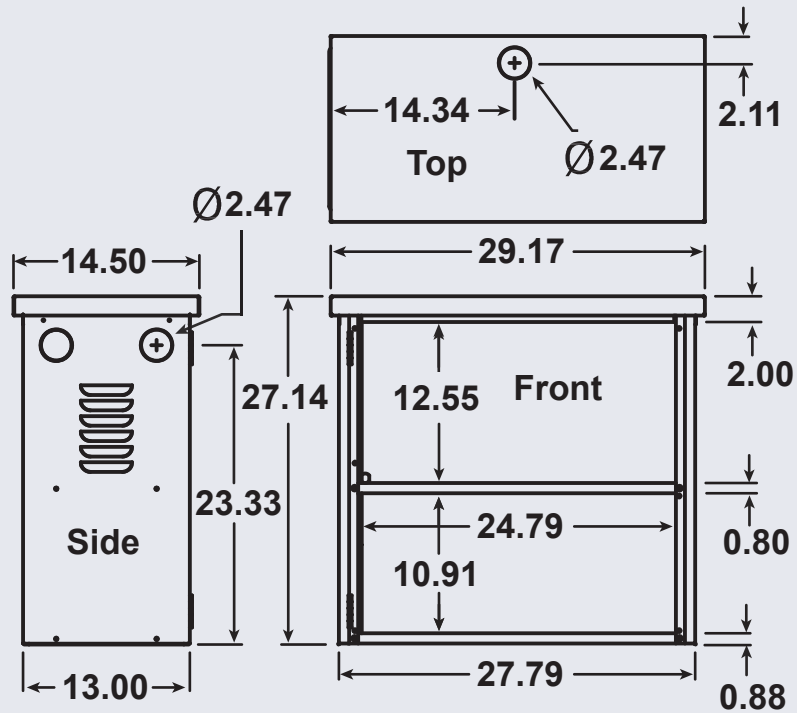

Battery Enclosures

MNBE-A