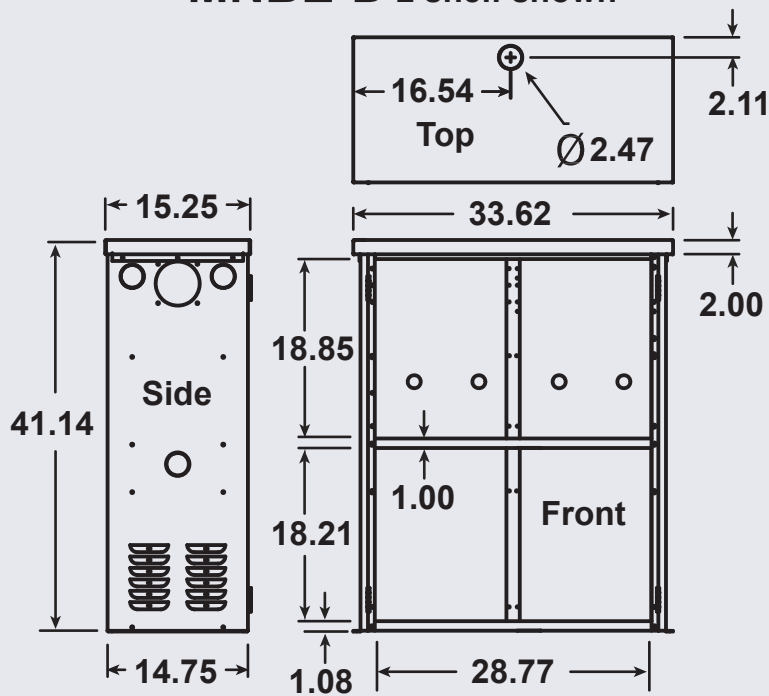

MNBE-D 2 shelf shown

ETL Listed for
US & Canada

19115 - 62nd Ave NE, Arlington WA 98223
Ph 360.403.7207
<http://www.midnitesolar.com>