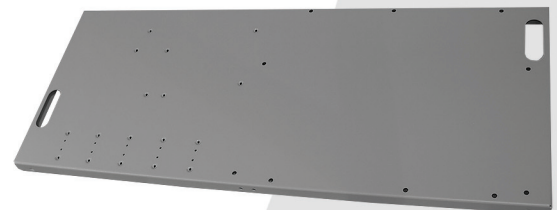

MIDNITE SOLAR INC.  
**BATTERY ENCLOSURES**

*MidNite Solar has the enclosures you need for your sealed AGM or Gel battery bank.*

MidNite Solar offers indoor gray steel powder coated battery enclosures in a number of sizes. All include locking doors.

**MNBE-A**  
29W x 14.5D x 28H  
2 8D  
Stack 2 cabinets vertical  
for 4 quantity 8 D's  
4 Group 31 end to end  
6 Group 32 side by side  
Type 1  
ETL Listed

**MNBE-D**  
8 GVX3050 (2 shelf)  
8 Golf Cart (2 shelf)  
8 Group 31 (2 shelf)  
12 Golf Cart (3 shelf)  
12 Group 31 (3 shelf)

Size: 34W x 15.25D x 41.14H  
Shown with 8 GVX3050. Two shelves standard. Ships knocked down in two boxes.  
Type 1

**BATTERY ENCLOSURE-KEY**  
Battery Enclosure Key works with all MidNite Solar battery enclosures.

*Made in the  
USA!*

**MNSHELF**  
Extra shelf for MNBE-D  
Shelf size: 32L x 12.75W x 1D

www.midnitesolar.com  
19115 - 62nd Ave NE, Arlington, WA. 360-403-7207