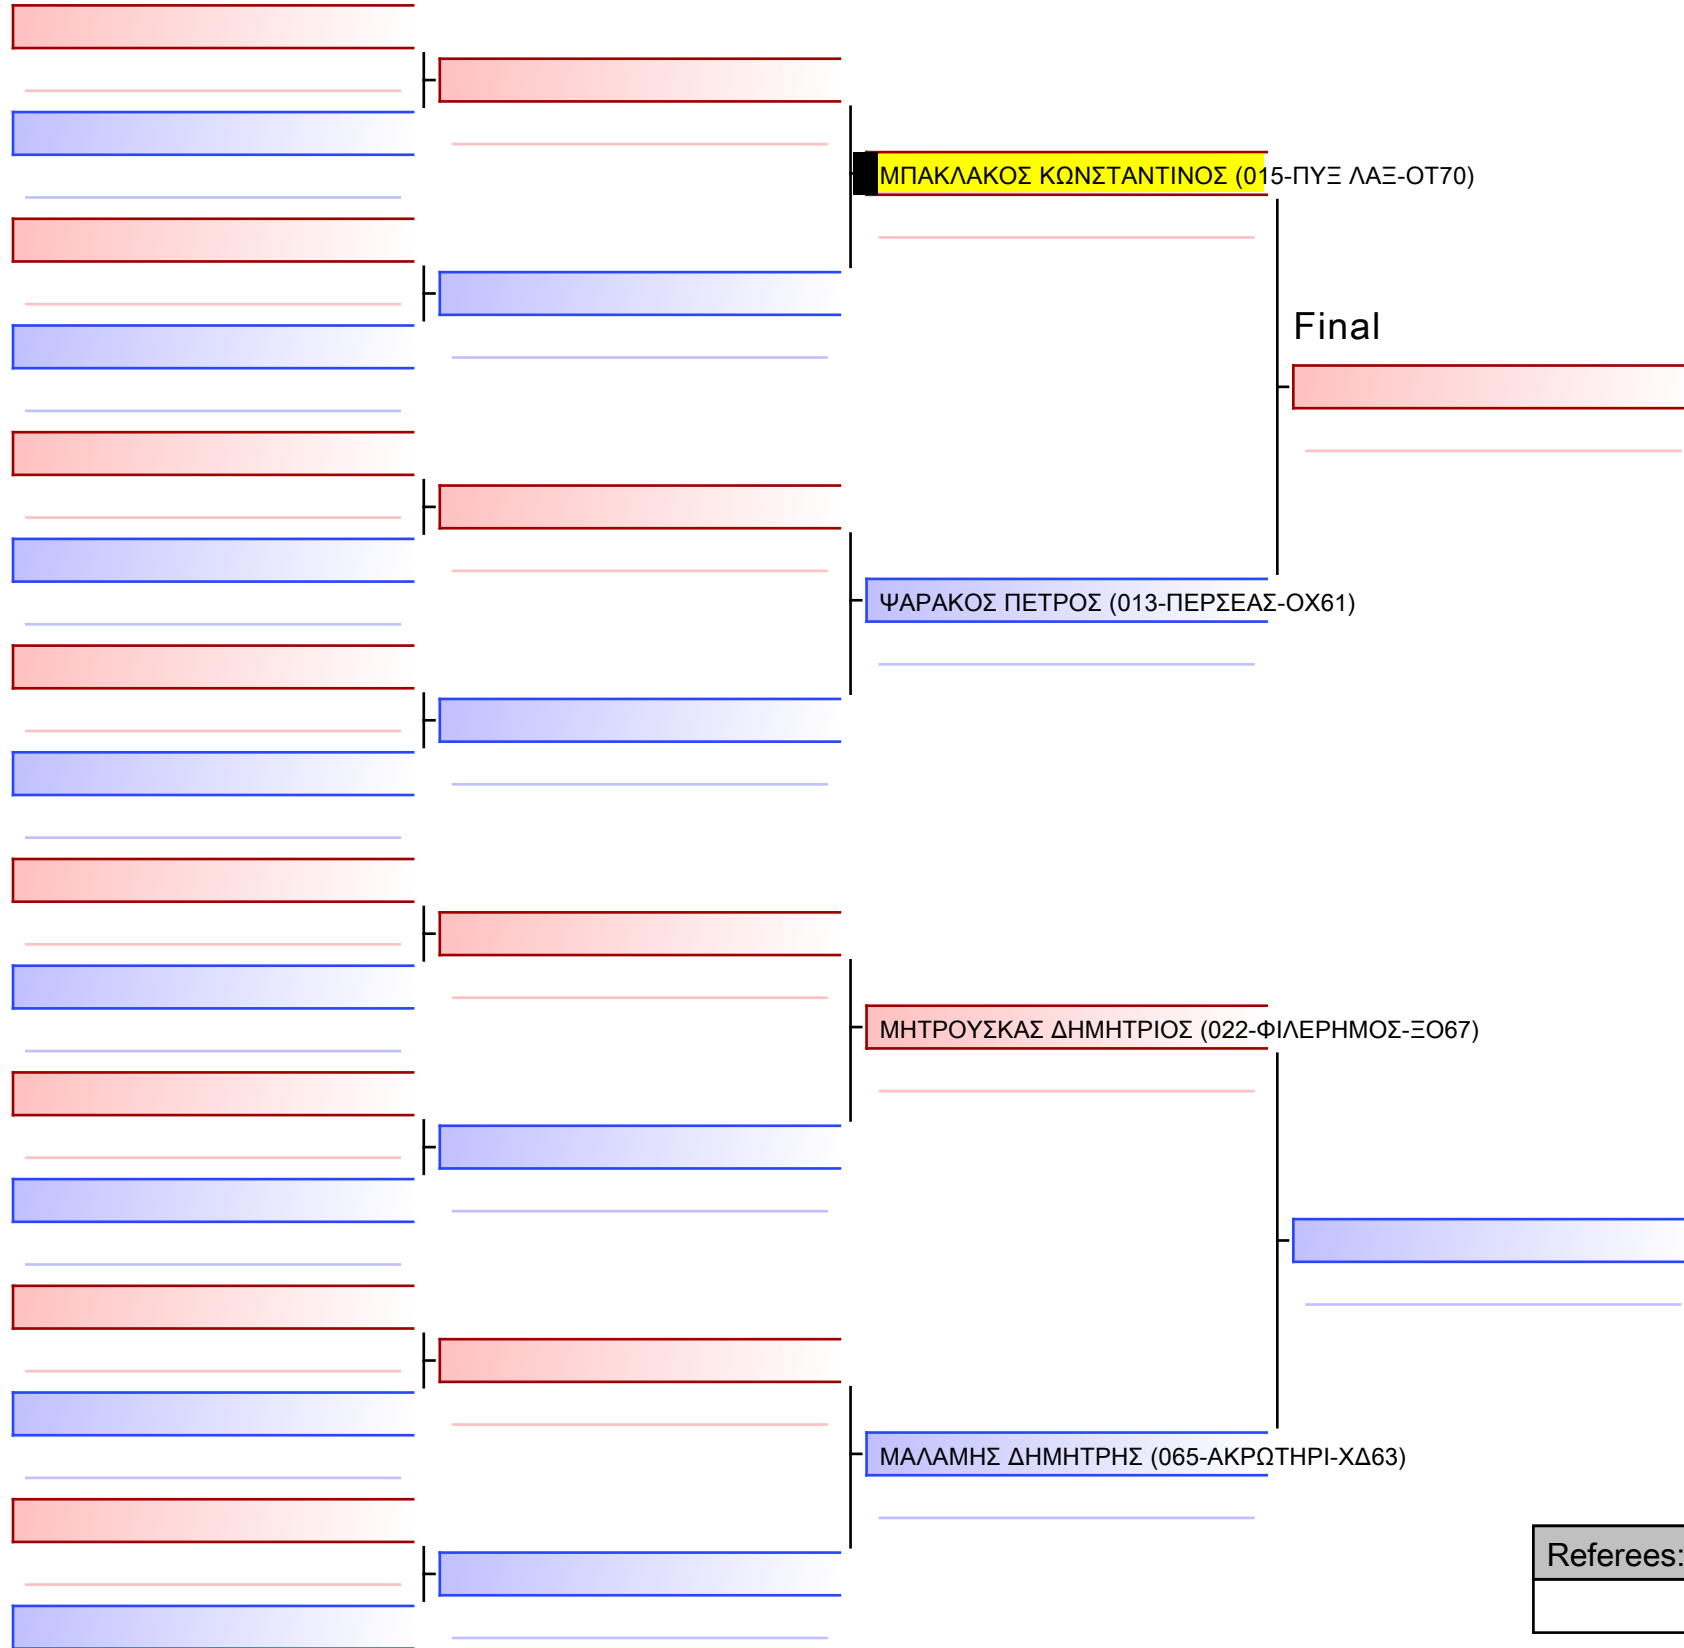

#54

[Original]

Referees:			

[Original]

Referees:			

[Original]

Referees:			

JJ FS ΠΑΜΠΑΙΔΩΝ -12 ΕΤΩΝ -34Kgr