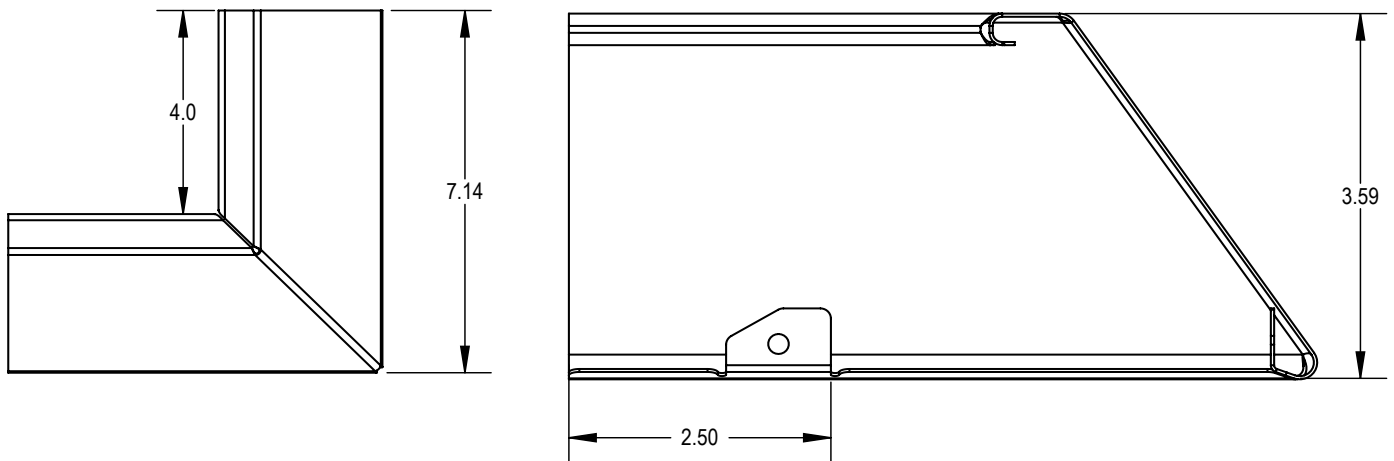

# CONTOUR OUTER CORNER CAP

ITEM NO	DESCRIPTION	QTY IN KIT
1	CONTOUR OUTER CORNER CAP	1

Part Number	Description
CTR-OUT-01-B1	CONTOUR CORNER CAP, OUTER

## 1) Contour Corner Cap, Outer

Property	Value
Material	6000 Series Aluminum
Finish	Black