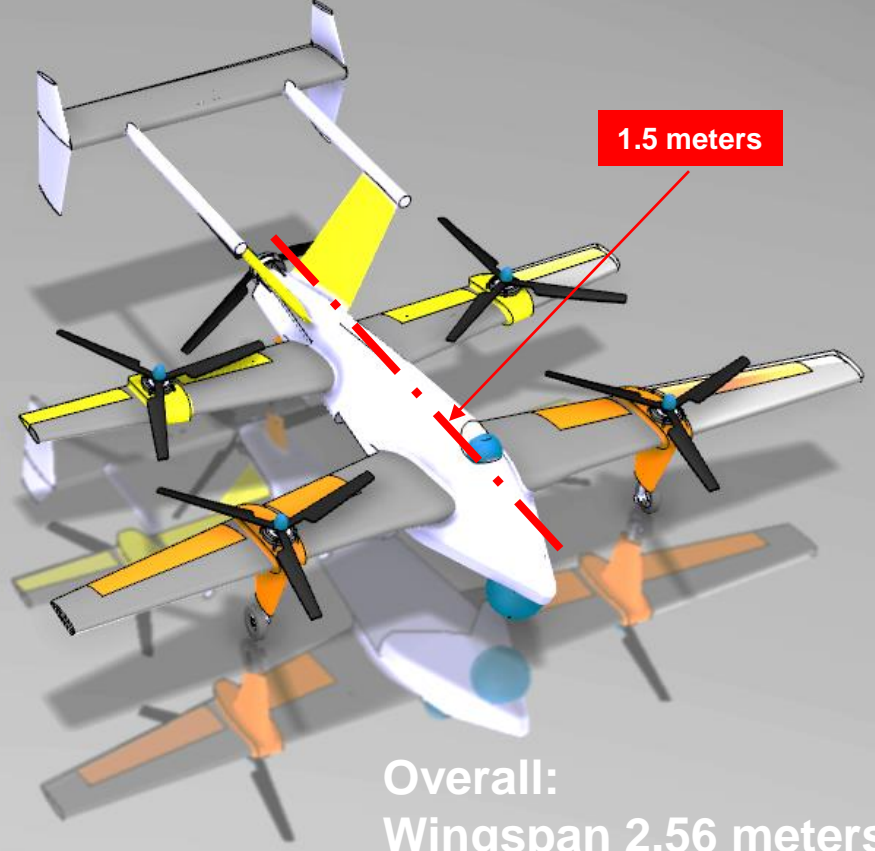

Assembly Parts

0.971meters

0.358 meters

0.628 meters

1.5 meters

Overall:
Wingspan 2.56 meters
Length 2.14 meters
Height 0.806 meter

5 Assembly Parts & 5 Identical motor