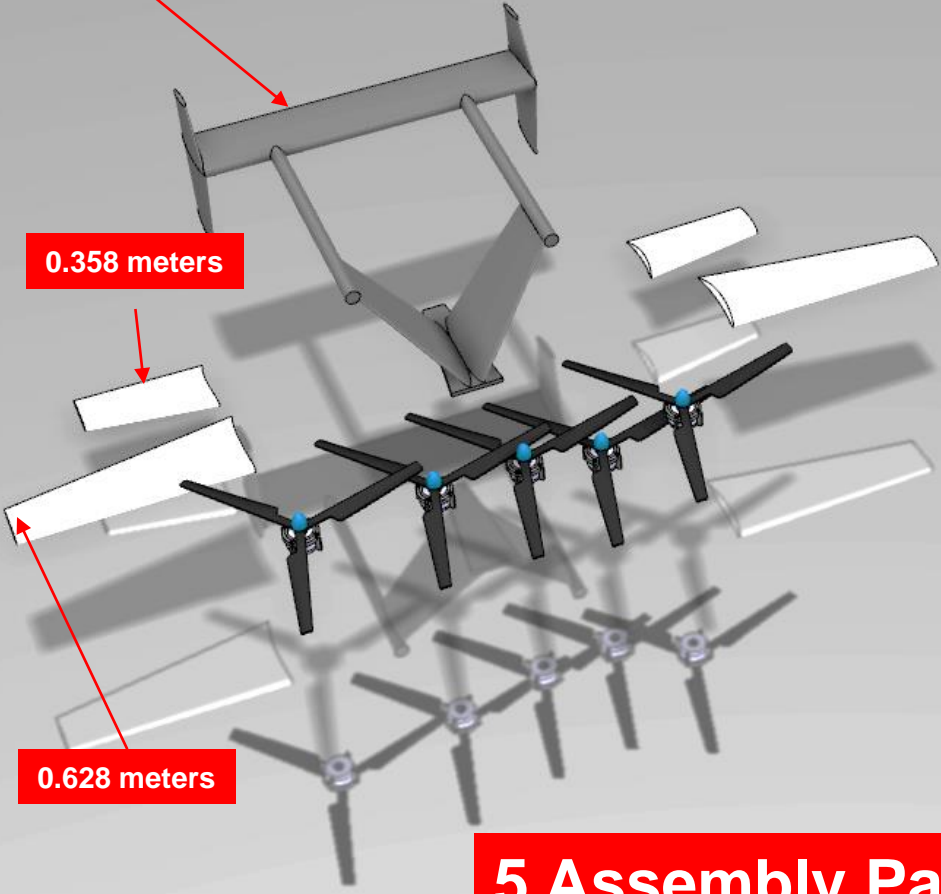

Assembly Parts

0.971meters

0.358 meters

0.628 meters

1.5 meters

Overall:
Wingspan 2.56 meters
Length 2.14 meters
Height 0.806 meter

5 Assembly Parts & 5 Identical motor