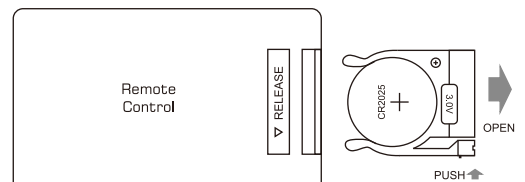

Recharge

Remote Control

Battery replacement

Replacement Battery Type: CR2025