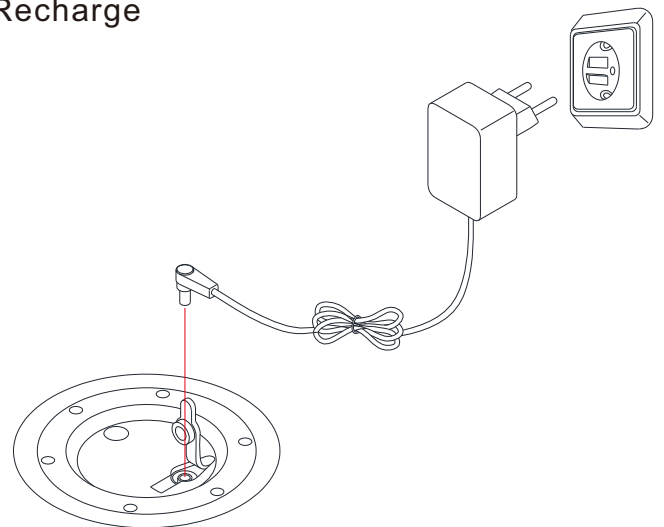

Recharge

Remote Control

Battery replacement

Replacement Battery Type: CR2025