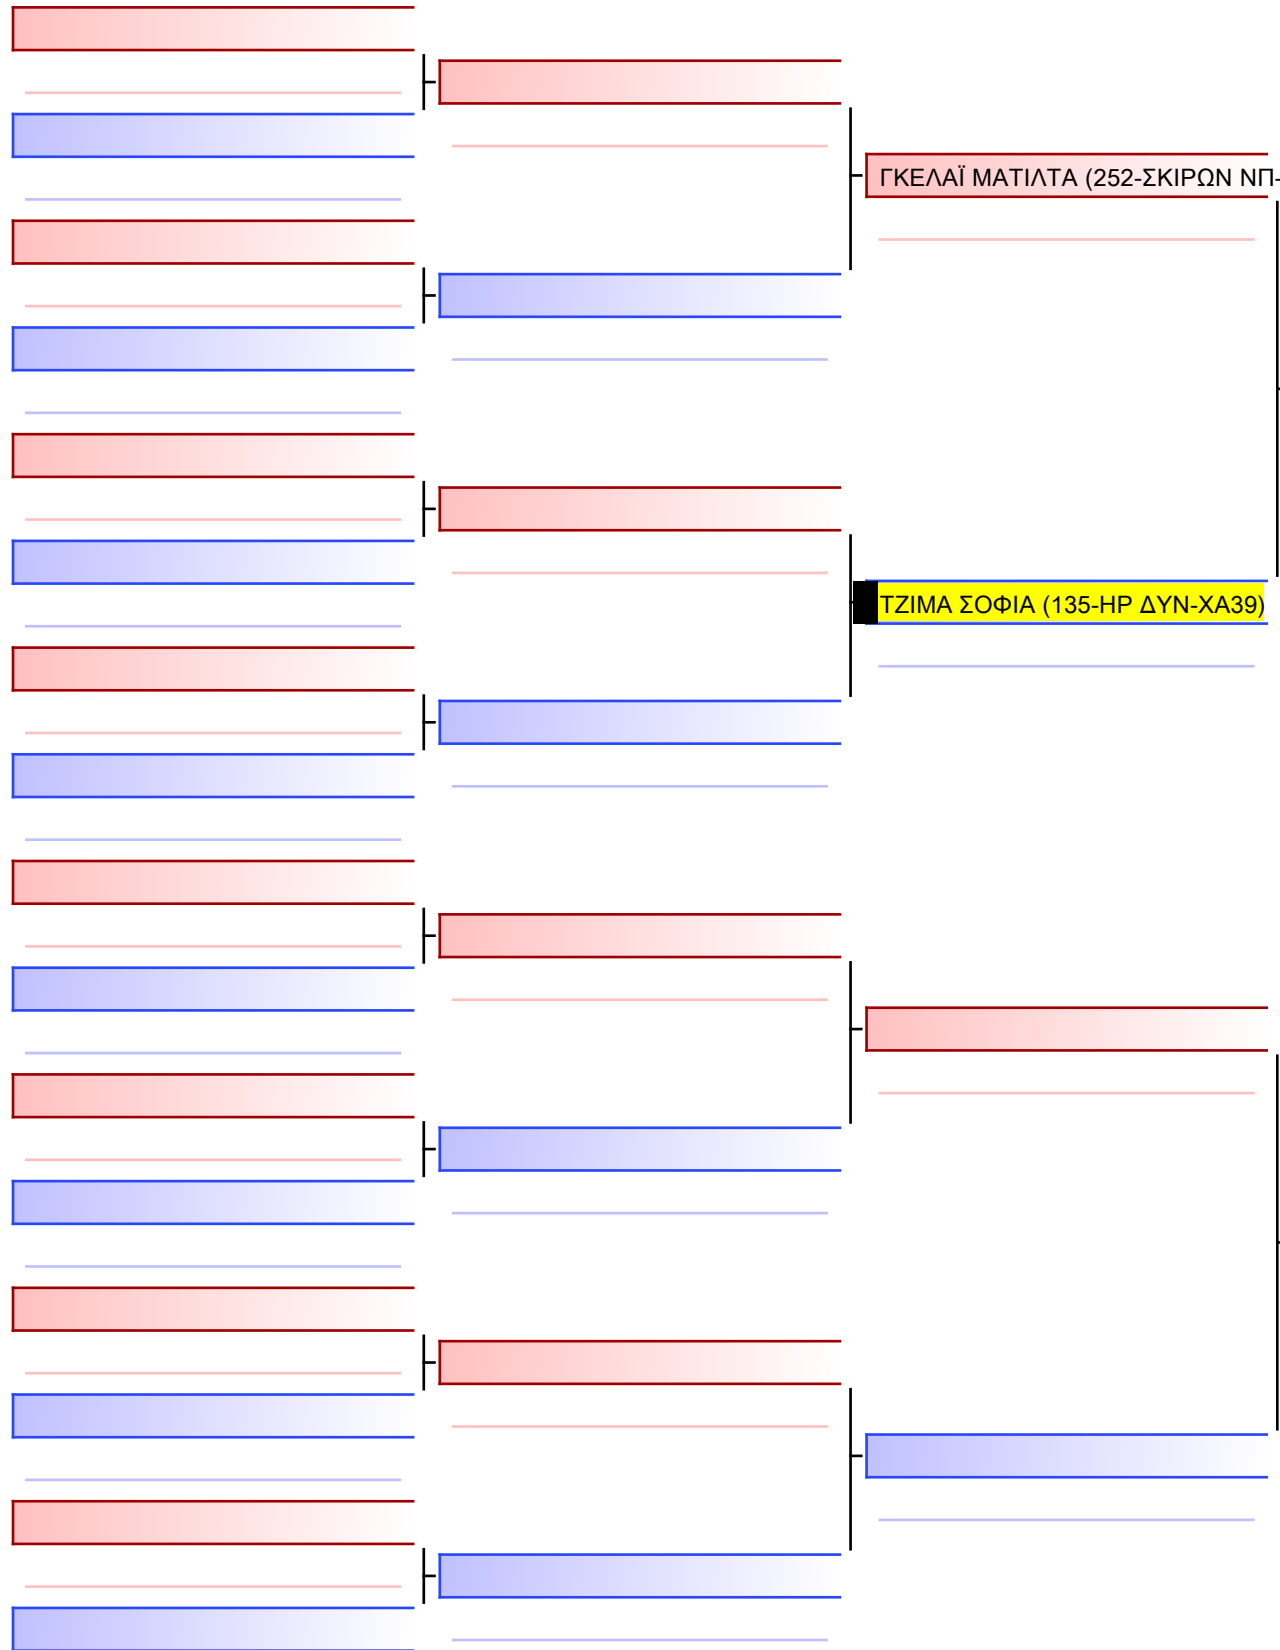

JJ FS ΠΑΓΚΟΡΑΣΙΔΩΝ -10 ΚΤΡ-ΠΡΤ -25Κgr

ΚΥΠΕΛΛΟ ΕΓΧΡΩΜΩΝ & ΜΑΥΡΩΝ ΖΩΝΩΝ ΖΙΟΥ-ΖΙΤΣΟΥ 2022, 14-15 ΜΑΪΟΥ ΜΑΥΡΟΜΜΑΤΙ ΒΟΙΩΤΙΑΣ, Μαυρομμάτι, 320 02 ΒΟΙΩΤΙΑΣ, GRE - 135-HP ΔΥΝ-ΧΑ39

Tatami
1 11:10

Pool
1/1

[Original]

Referees: