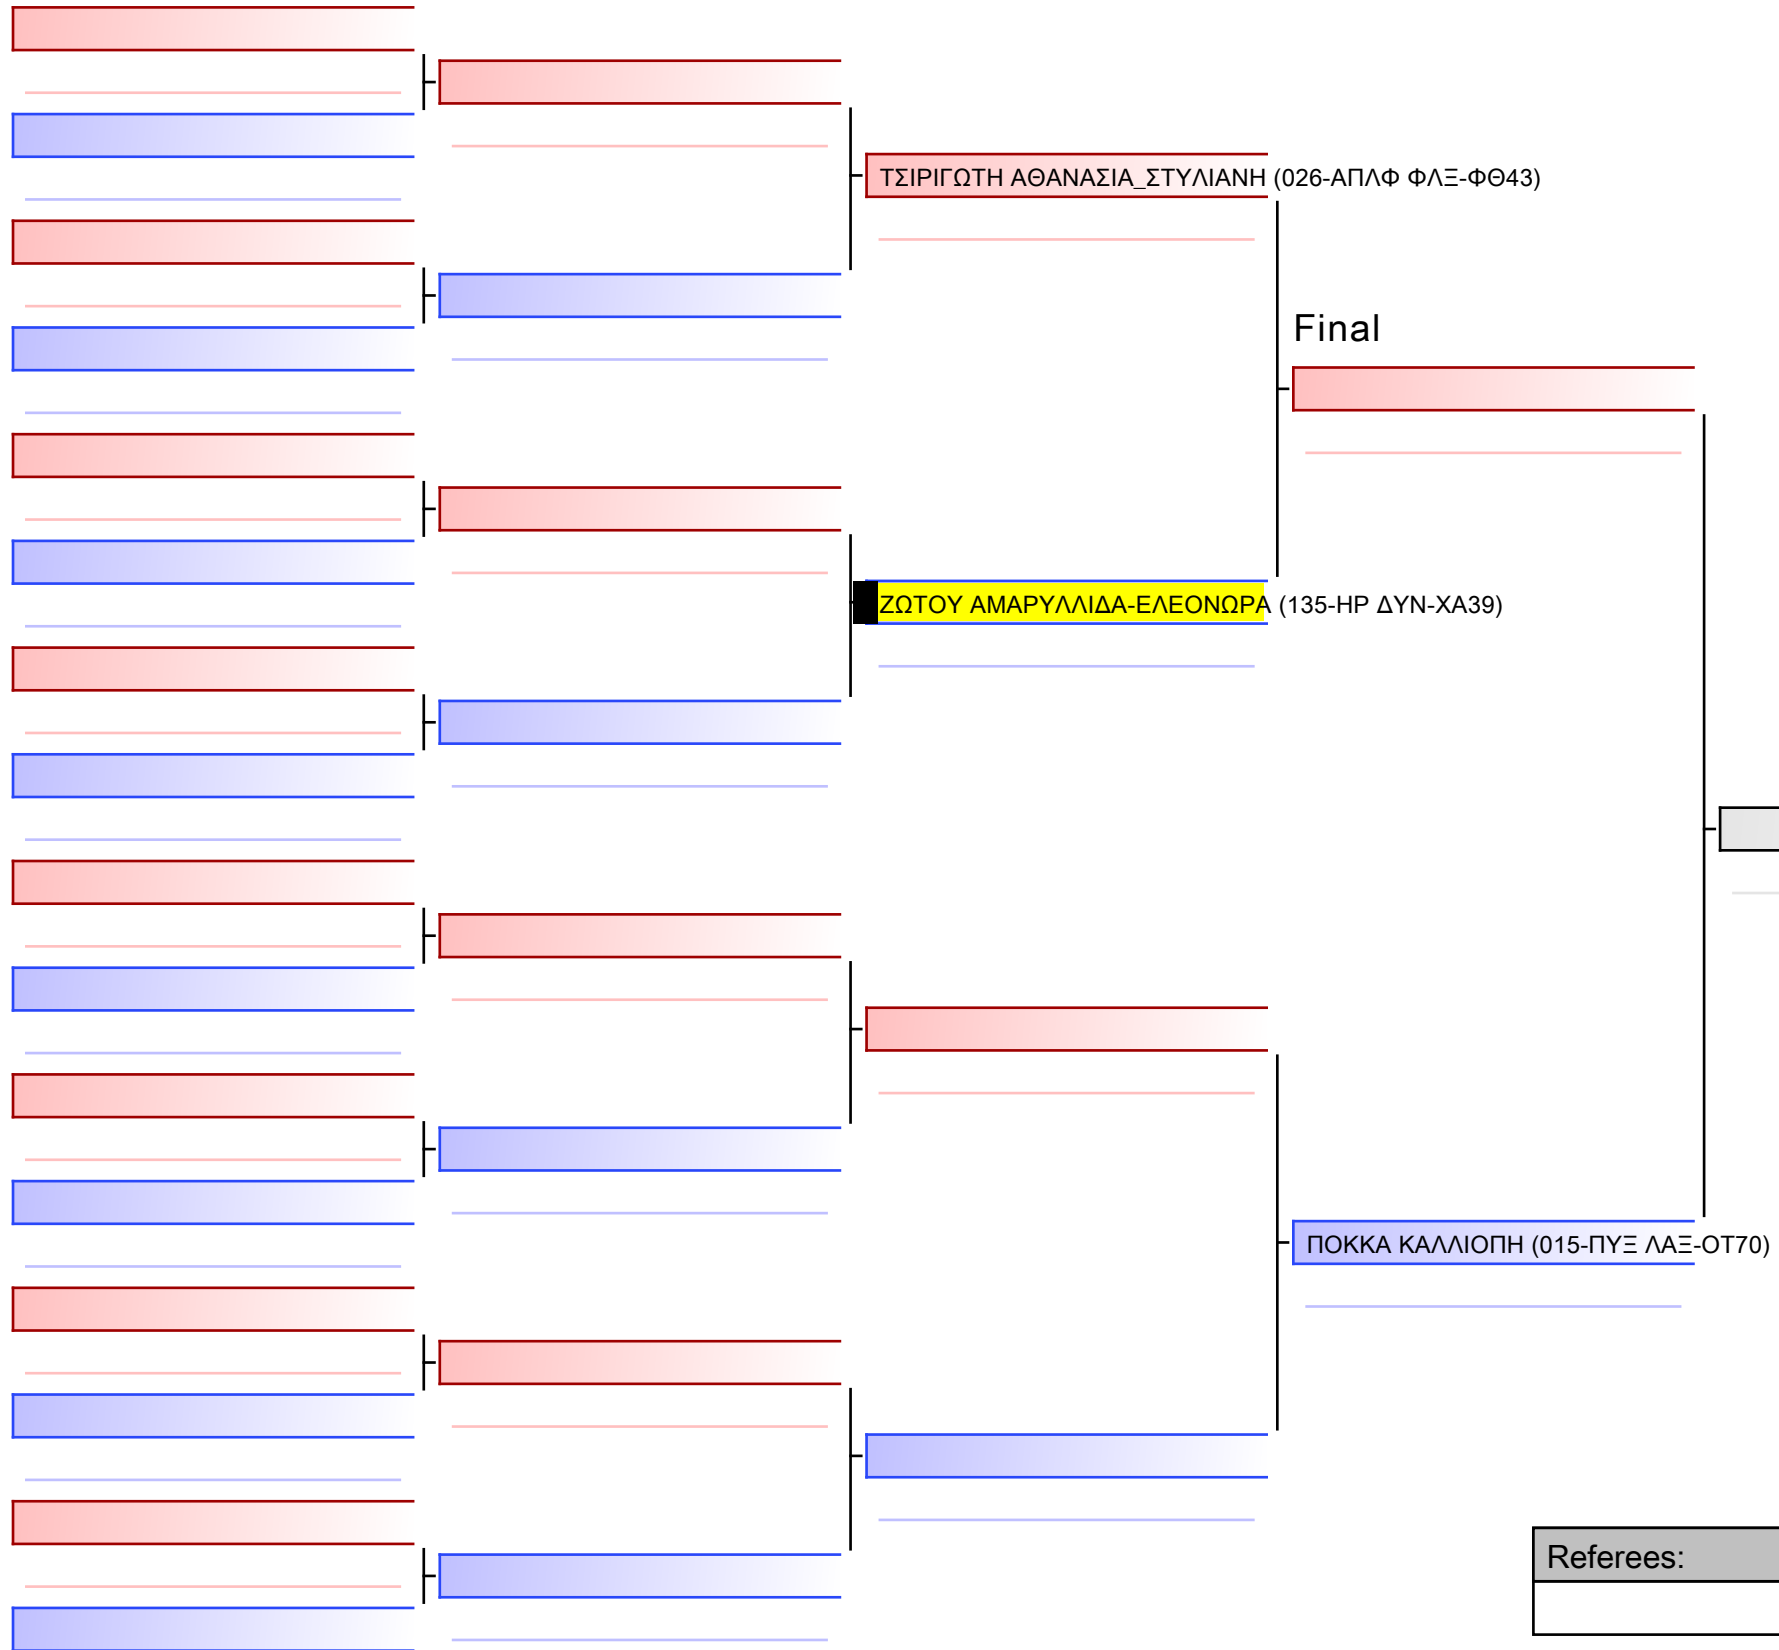

Referees:			

Final

[Original]

Referees:			

[Original]

--

Referees:			

**JJ FS ΠΑΓΚΟΡΑΣΙΔΩΝ -10 ΚΤΡ-ΠΡΤ -25Κgr**