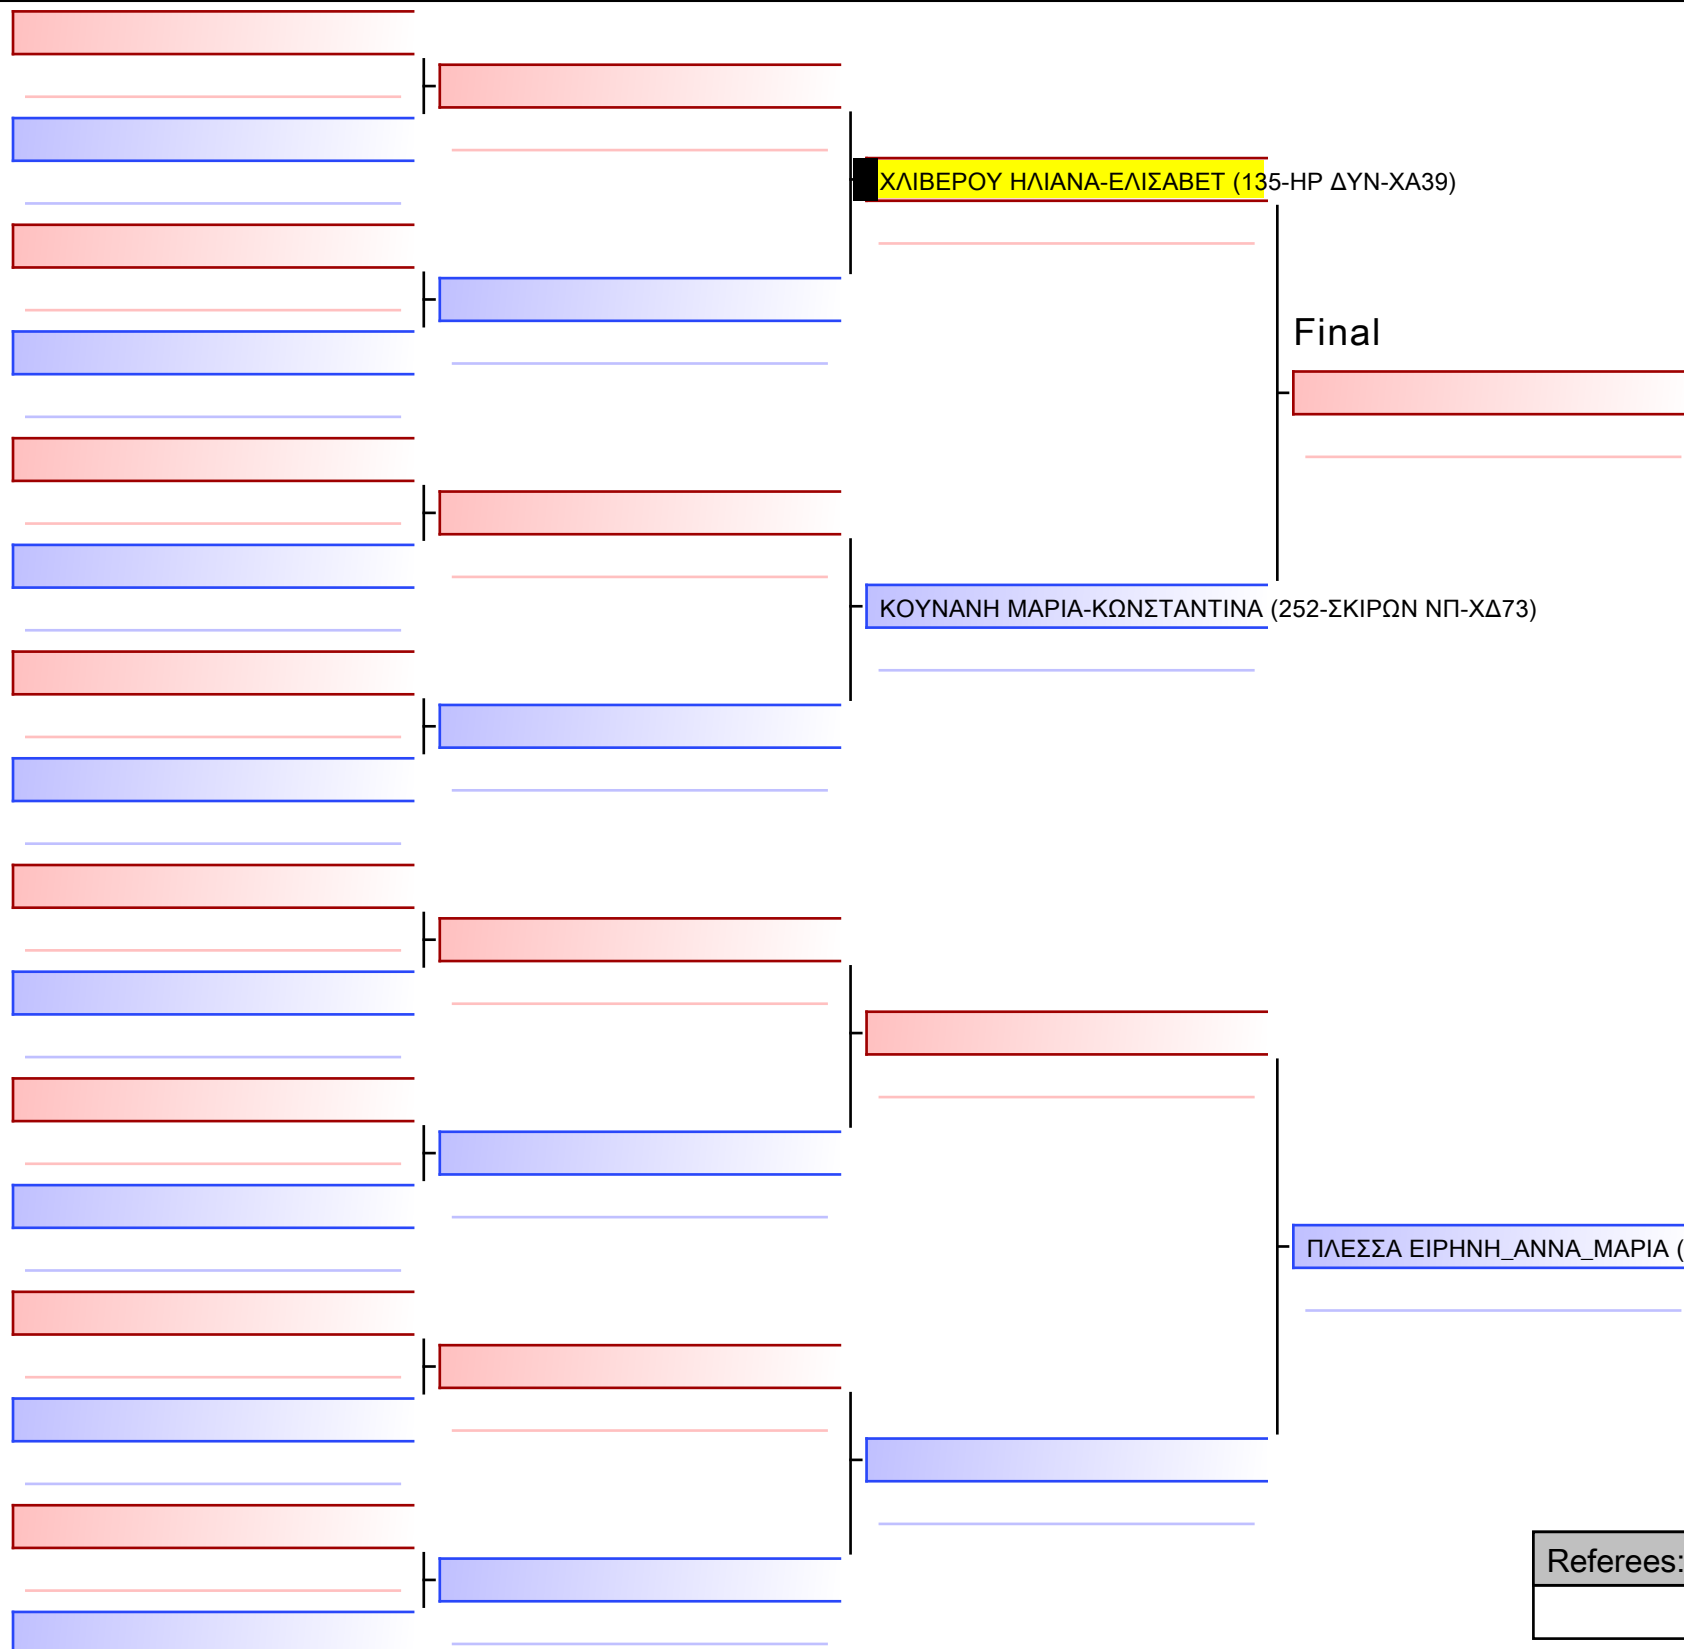

JJ FS ΠΑΓΚΟΡΑΣΙΔΩΝ -10 ΚΤΡ-ΠΡΤ -28Kgr G2

ΚΥΠΕΛΛΟ ΕΓΧΡΩΜΩΝ & ΜΑΥΡΩΝ ΖΩΝΩΝ ΖΙΟΥ-ΖΙΤΣΟΥ 2022, 14-15 ΜΑΪΟΥ ΜΑΥΡΟΜΜΑΤΙ ΒΟΙΩΤΙΑΣ, Μαυρομμάτι, 320 02 ΒΟΙΩΤΙΑΣ, GRE - 135-HP ΔΥΝ-ΧΑ39

Tatami
1 11:30

Pool
1/1

[Original]

Referees: