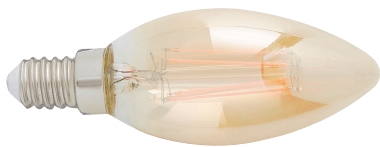

BULBS COLLECTIONS

INTEC
LIGHT

Lampada LED decorativa

4W 230V

NDLS 

Misure
dimensioni in mm

Attacco

Efficienza
energetica