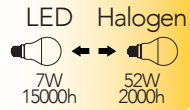

Codice	EAN	Watt	CRI	Lumen	Angolo	K	Durata	Inner	Master	Prezzo
GENIUS-E27-CCT	8031414870714	7W	80	680	300°		15000h	10	100	€ 16,10

Lampada LED SMART
7W 230V