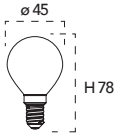

Lampada LED
6W 230V
NDLS 360°

Misure
dimensioni in mm