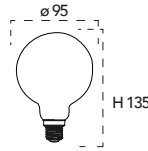

Lampada LED
16W 230V
NDLS

Misure
dimensioni in mm

Attacco