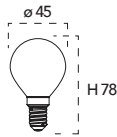

Lampada LED
4W 230V
NDLS 360°

Misure
dimensioni in mm