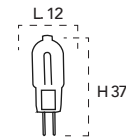

Lampada LED **1,5W 12V AC/DC**
NDLS

Misure
dimensioni in mm

Attacco