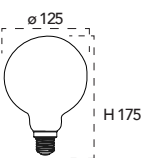

Lampada LED decorativa

4W 230V

NDLS

Misure
dimensioni in mm

Attacco

Efficienza
energetica

Codice	EAN	Watt	CRI	Lumen	Angolo	K	Durata	Inner	Master	Prezzo
I-LUXA-V-E14-C35	8031440357531	4W	80	420	300°	2500	15000h	10	100	€ 2,80

Lampada LED decorativa

8W 230V

NDLS

Misure
dimensioni in mm

Attacco

Efficienza
energetica

Codice	EAN	Watt	CRI	Lumen	Angolo	K	Durata	Inner	Master	Prezzo
I-LUXA-V-E14-ST64	8031440357500	8W	80	806	300°	2500	15000h	10	40	€ 5,50

Lampada LED decorativa

8W 230V

NDLS

Misure
dimensioni in mm

Attacco

Efficienza
energetica

Codice	EAN	Watt	CRI	Lumen	Angolo	K	Durata	Inner	Master	Prezzo
I-LUXA-V-E27-G95	8031414865758	8W	80	806	300°	2500	15000h	1	20	€ 6,90

Lampada LED decorativa

8W 230V

NDLS

Misure
dimensioni in mm

Attacco

Efficienza
energetica

Codice	EAN	Watt	CRI	Lumen	Angolo	K	Durata	Inner	Master	Prezzo
I-LUXA-V-E27-G125	8031440357517	8W	80	806	300°	2500	15000h	1	20	€ 10,60