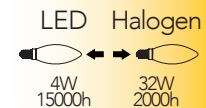

BULBS COLLECTIONS

INTEC
LIGHT

Lampada LED decorativa

4W 230V

NDLS 

Misure
dimensioni in mm

Attacco

Efficienza
energetica