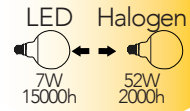

Codice	EAN	Watt	CRI	Lumen	Angolo	K	Durata	Inner	Master	Prezzo
GENIUS-E27G95-CCT	8031414870141	7W	80	680	300°		15000h	1	20	€ 18,00

Lampada LED SMART
7W 230V