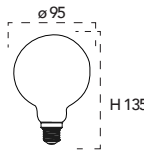

Lampada LED
8W 230V
NDLS

Misure
dimensioni in mm

Attacco