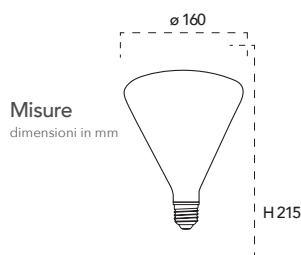

Lampada LED decorativa
8W 230V