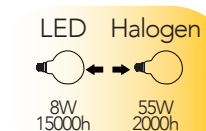

Efficienza
energetica

Codice	EAN	Watt	CRI	Lumen	Angolo	K	Durata	Inner	Master	Prezzo
I-LUXA-V-E27-G95	8031414865758	8W	80	806	300°	2500	15000h	1	20	€ 6,90

Lampada LED decorativa

8W 230V

NDLS