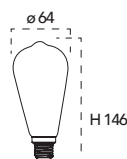

Lampada LED decorativa

4W 230V

NDLS

Misure
dimensioni in mm

Attacco

Efficienza
energetica

Codice	EAN	Watt	CRI	Lumen	Angolo	K	Durata	Inner	Master	Prezzo
I-LUXA-V-E14-C35	8031440357531	4W	80	420	300°	2500	15000h	10	100	€ 2,80

Lampada LED decorativa

8W 230V

NDLS

Misure
dimensioni in mm

Attacco

Efficienza
energetica

Codice	EAN	Watt	CRI	Lumen	Angolo	K	Durata	Inner	Master	Prezzo
I-LUXA-V-E14-ST64	8031440357500	8W	80	806	300°	2500	15000h	10	40	€ 5,50

Lampada LED decorativa

8W 230V

NDLS

Misure
dimensioni in mm

Attacco

Efficienza
energetica

Codice	EAN	Watt	CRI	Lumen	Angolo	K	Durata	Inner	Master	Prezzo
I-LUXA-V-E27-G95	8031414865758	8W	80	806	300°	2500	15000h	1	20	€ 6,90

Lampada LED decorativa

8W 230V

NDLS

Misure
dimensioni in mm

Attacco

Efficienza
energetica

Codice	EAN	Watt	CRI	Lumen	Angolo	K	Durata	Inner	Master	Prezzo
I-LUXA-V-E27-G125	8031440357517	8W	80	806	300°	2500	15000h	1	20	€ 10,60