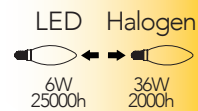

Codice	EAN	Watt	CRI	Lumen	Angolo	Kelvin	Durata	QTA Inner	QTA Master	Prezzo
	KLASSIC-E14C-6C	8031440364188	6W	80	510	180°	3000	15000h	10	100	€ 2,40
	KLASSIC-E14C-6F	8031440364423	6W	80	510	180°	6500	15000h	10	100	€ 2,40
	KLASSIC-E14C-6M	8031440364393	6W	80	510	180°	4000	15000h	10	100	€ 2,40

Lampada LED **8W 230V**
NDLS