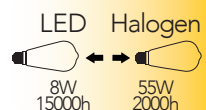

Efficienza
energetica

Codice	EAN	Watt	CRI	Lumen	Angolo	K	Durata	Inner	Master	Prezzo
I-LUXA-V-E14-ST64	8031440357500	8W	80	806	300°	2500	15000h	10	40	€ 5,50

Lampada LED decorativa

8W 230V

NDLS