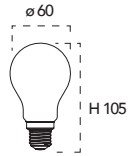

Misure
dimensioni in mm

Attacco