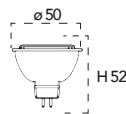

Lampada LED **6W 12V AC/DC**
NDLS

Misure
dimensioni in mm

Attacco