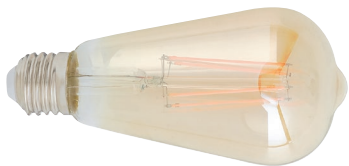

Misure
dimensioni in mm

Attacco

Efficienza
energetica

Codice	EAN	Watt	CRI	Lumen	Angolo	K	Durata	Inner	Master	Prezzo
I-LUXA-V-E14-ST64	8031440357500	8W	80	806	300°	2500	15000h	10	40	€ 5,50

Lampada LED decorativa

8W 230V

NDLS