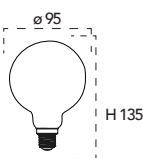

Misure
dimensioni in mm

Attacco