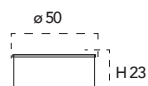

Lampada LED **6W 230V**
NDLS

Misure
dimensioni in mm

Connection by soldering
Cavo incluso 1,2m
1,2m cable included