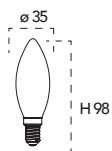

BULBS COLLECTIONS

INTEC
LIGHT

Lampada LED decorativa

4W 230V

NDLS 

Misure
dimensioni in mm

Attacco

Efficienza
energetica