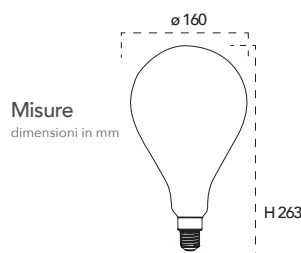

Lampada LED decorativa
8W 230V
NDLS

Attacco

Efficienza
energetica

Codice	EAN	Watt	CRI	Lumen	Angolo	K	Durata	Inner	Master	Prezzo	
I-LUXA-V-E27-GLS160	8031414865543	8W	80	730	300°	2500	15000h	1	6	€ 42,10