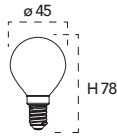

Lampada LED
4W 230V
NDLS 360°

Misure
dimensioni in mm