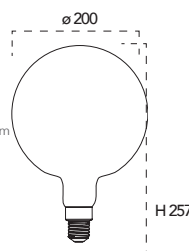

Lampada LED
8W 230V
NDLS

Misure
dimensioni in mm

Attacco