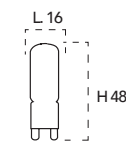

Lampada LED **2,2W 230V**
NDLS

Misure
dimensioni in mm

Attacco