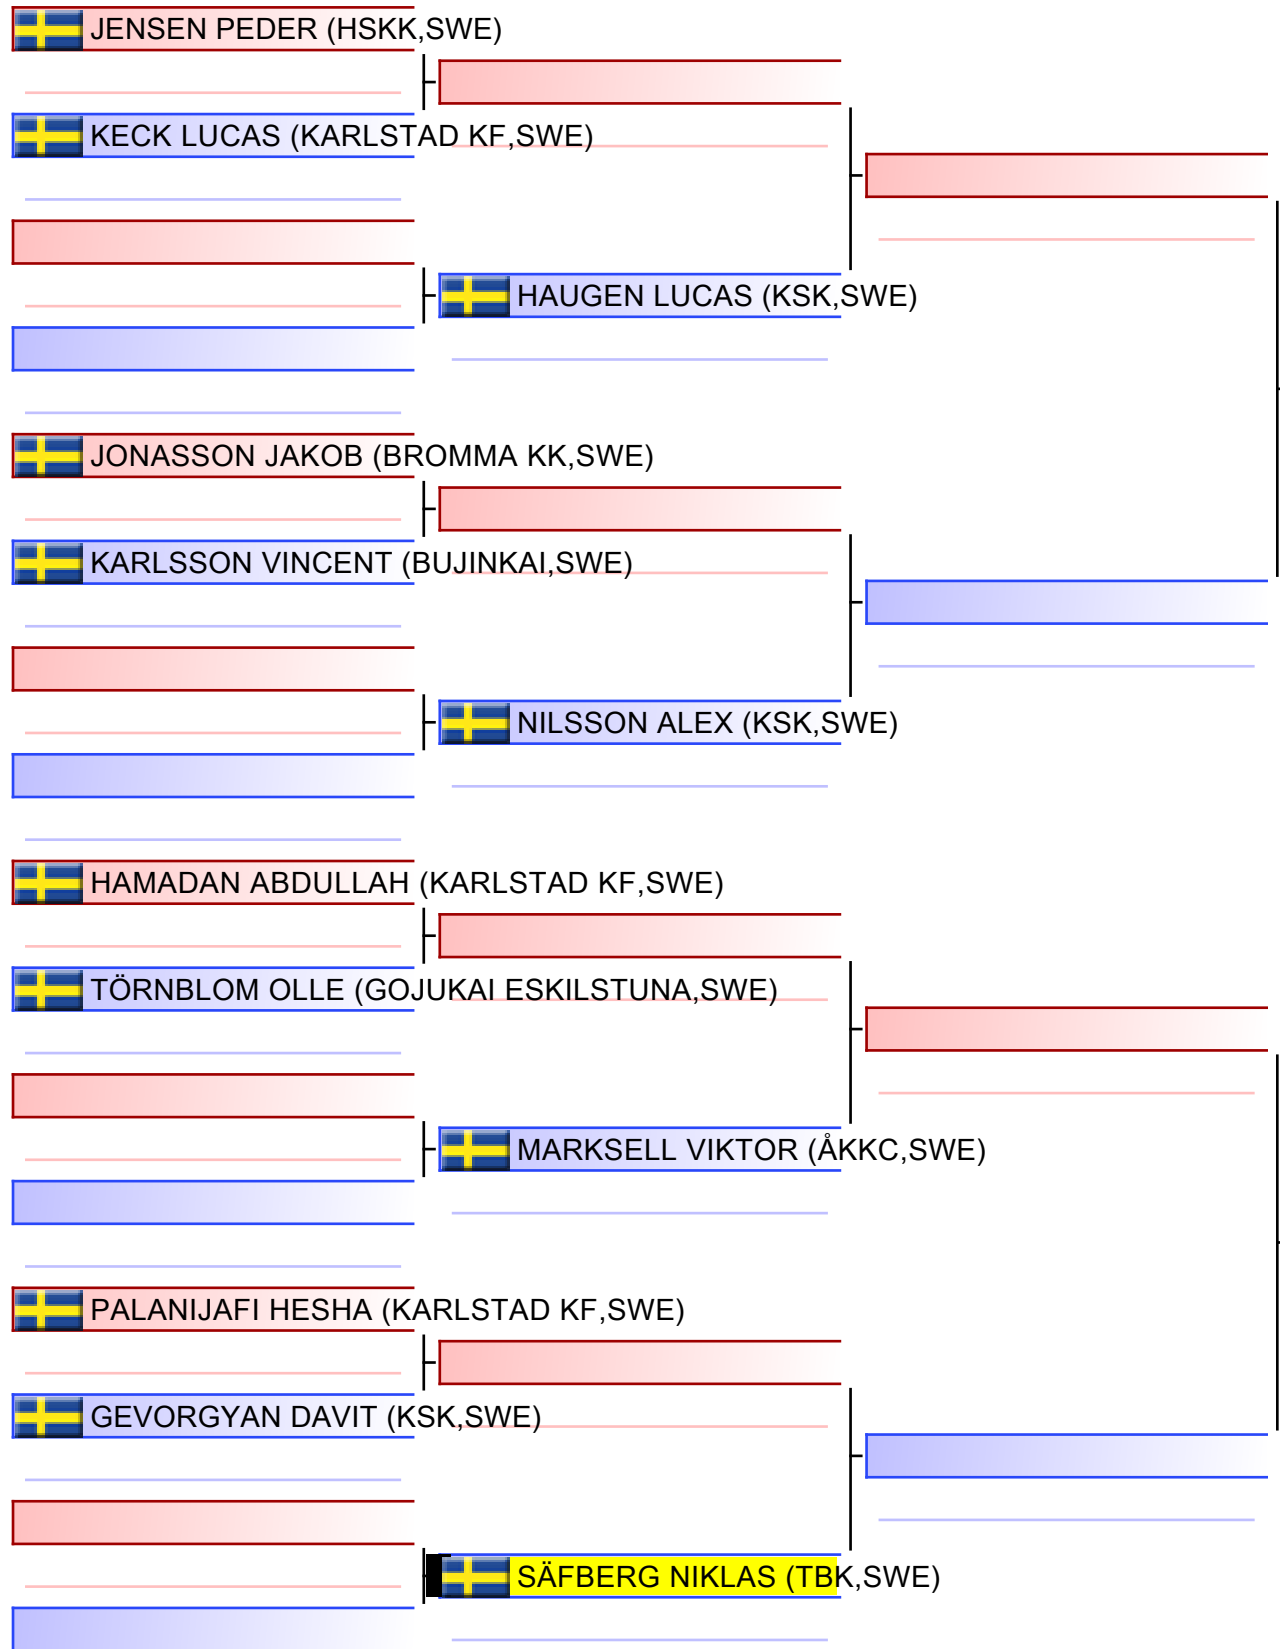

Pool
1/1

Final

[Original]

Referees:			

Kata P13

Heian Cup 2022, Posthornsgatan 6B 656 32 Karlstad, SWE - TBK,SWE

Tatami

Pool
1/1