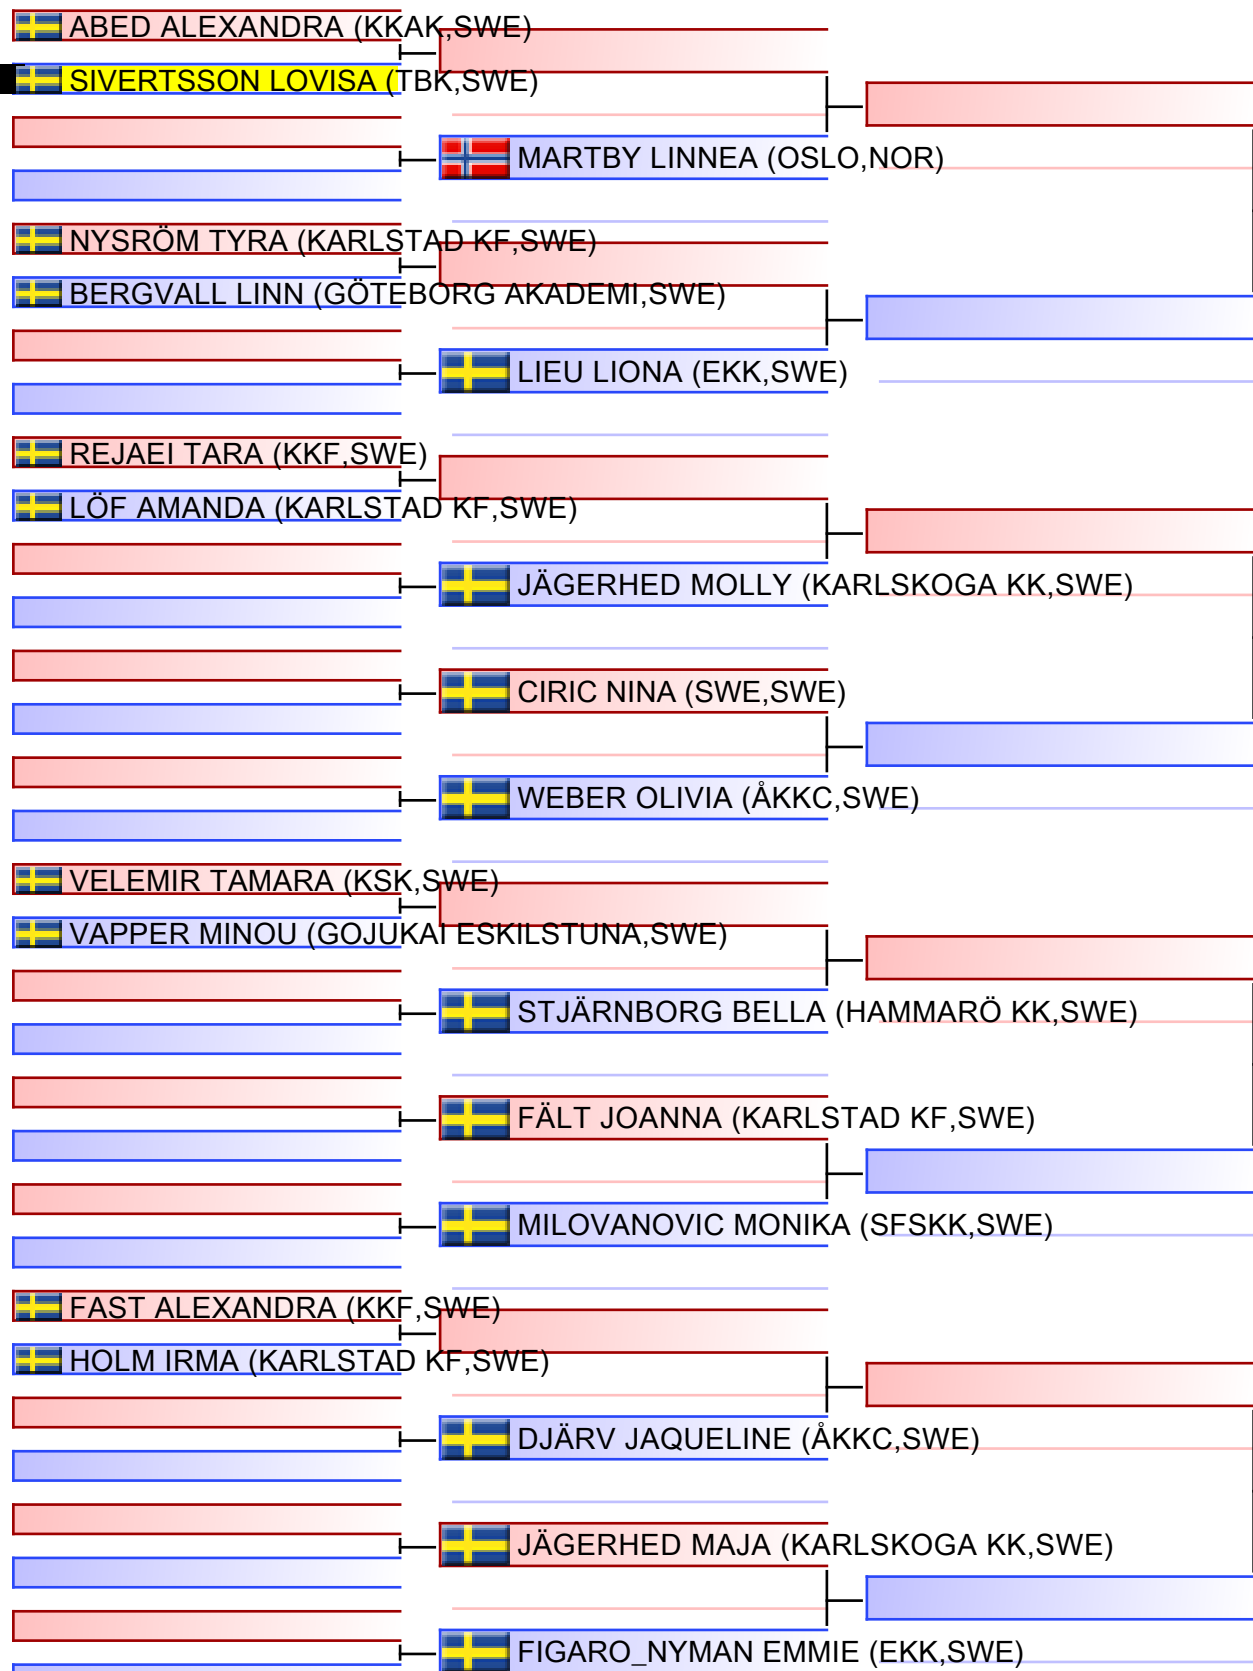

Kata F10

Heian Cup 2022, Posthornsgatan 6B 656 32 Karlstad, SWE - TBK,SWE

Tatami

Pool
1/1

[Original]

Referees:			

Kata F12

Heian Cup 2022, Posthornsgatan 6B 656 32 Karlstad, SWE - TBK,SWE

Tatami

Pool
1/1

Final

[Original]

Referees:			

Kata F13

Heian Cup 2022, Posthornsgatan 6B 656 32 Karlstad, SWE - TBK,SWE

Tatami

Pool
1/1

Final

[Original]

Referees:			

Kata P13

Heian Cup 2022, Posthornsgatan 6B 656 32 Karlstad, SWE - TBK,SWE

Tatami

Pool
1/1