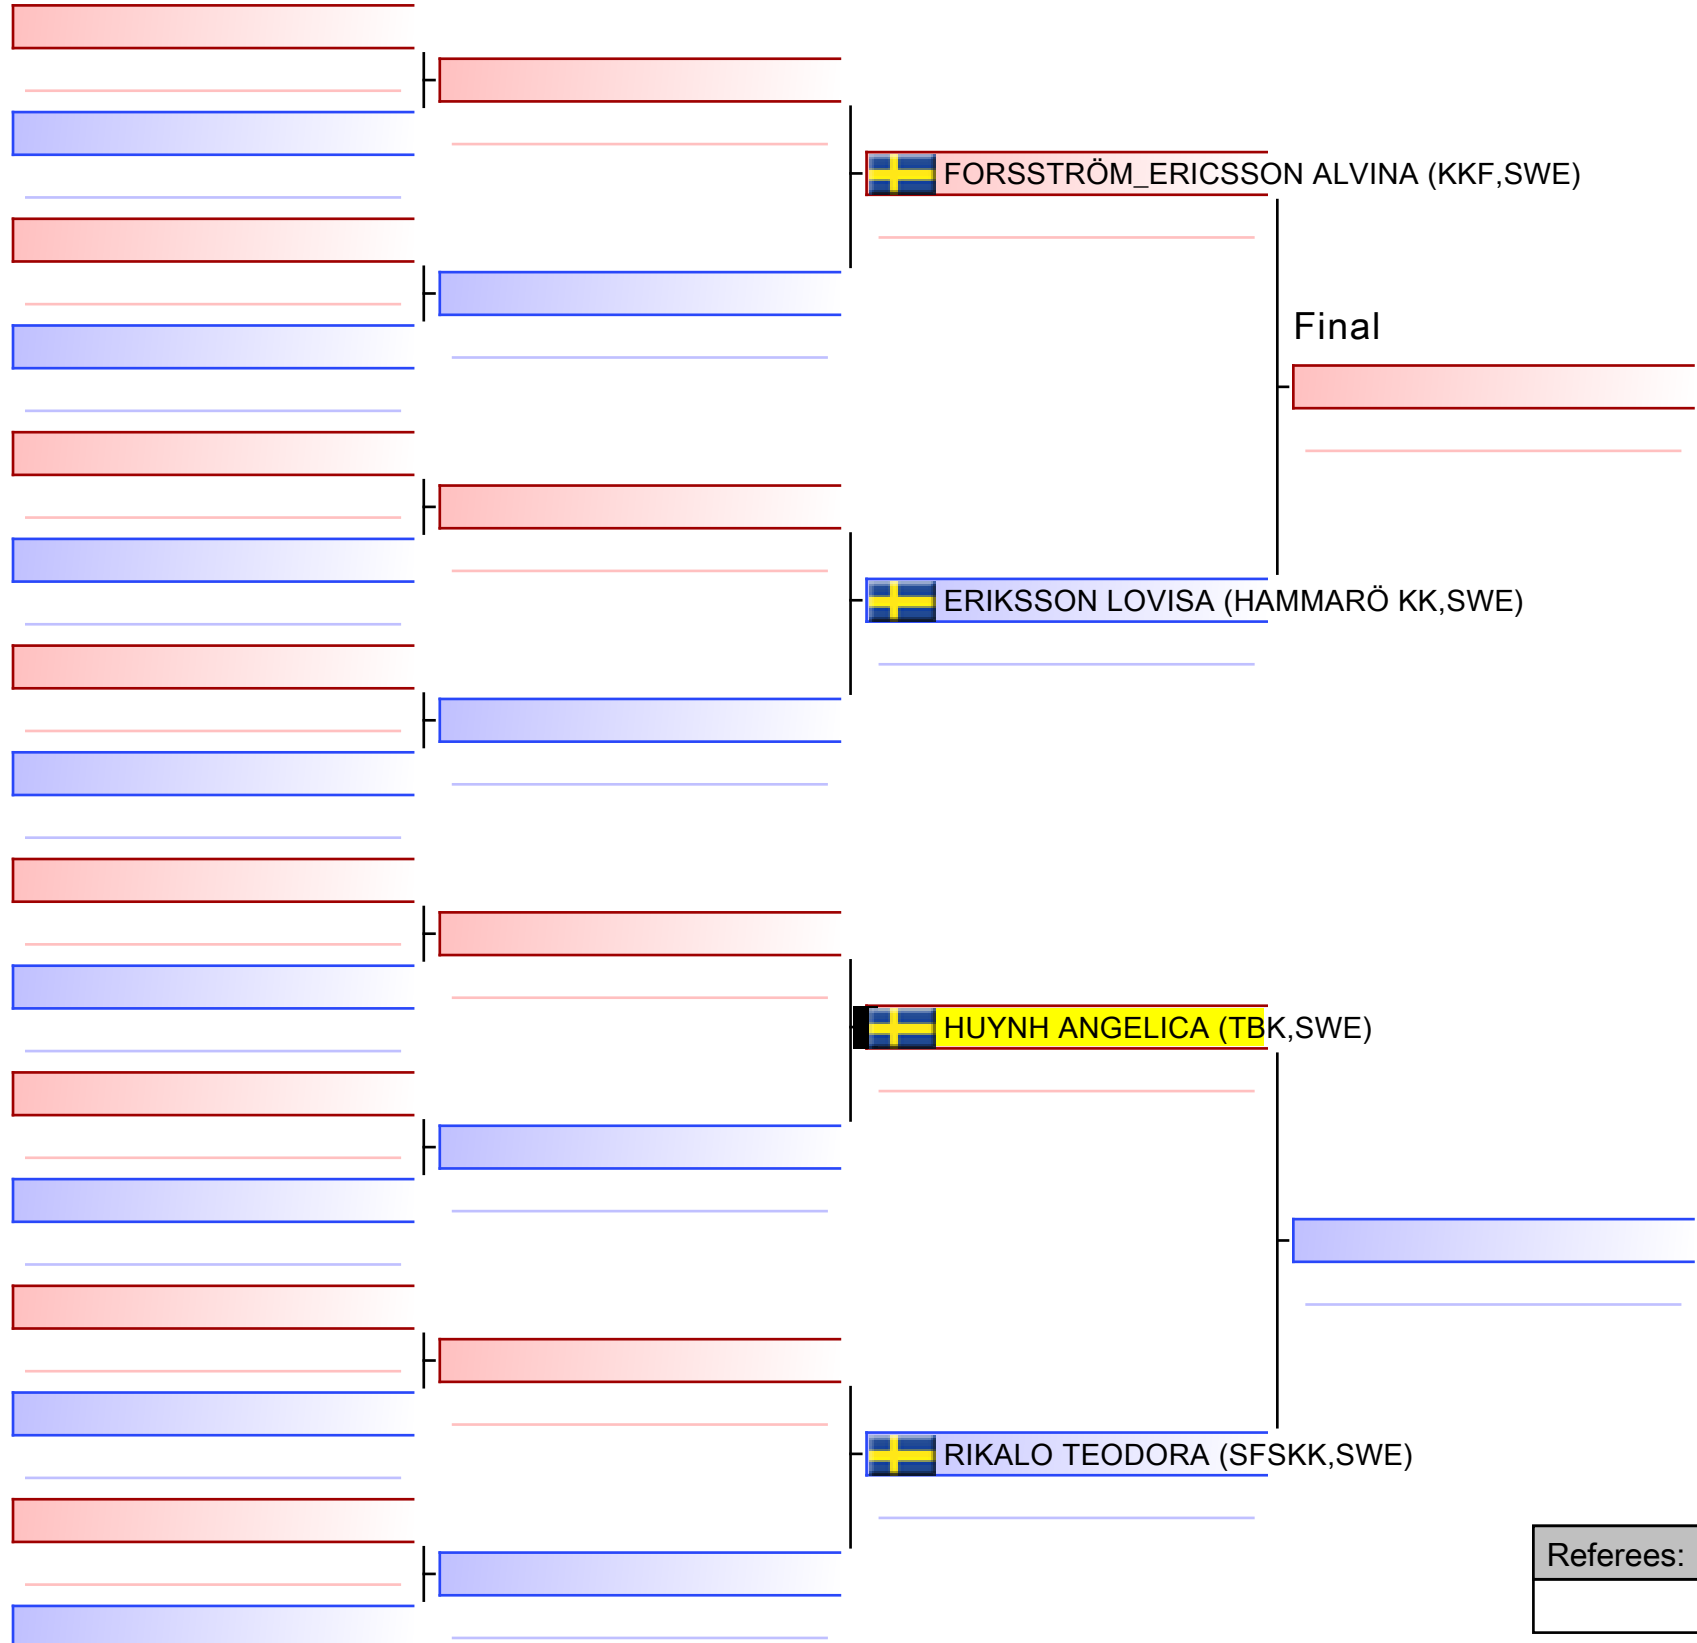

[Original]

Referees: