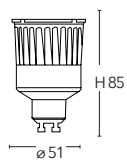

GU10 8W COB
Lampada LED classe **A+**