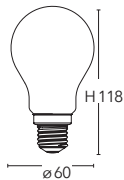

E27 8W FULL GLASS

Lampada LED classe **A+**