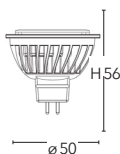

MR16 6W

Lampada LED classe **A+**