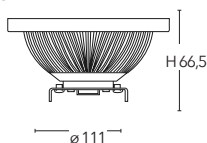

SCOB AR111 G53 15W

Lampada LED classe **A+** - Driver incluso