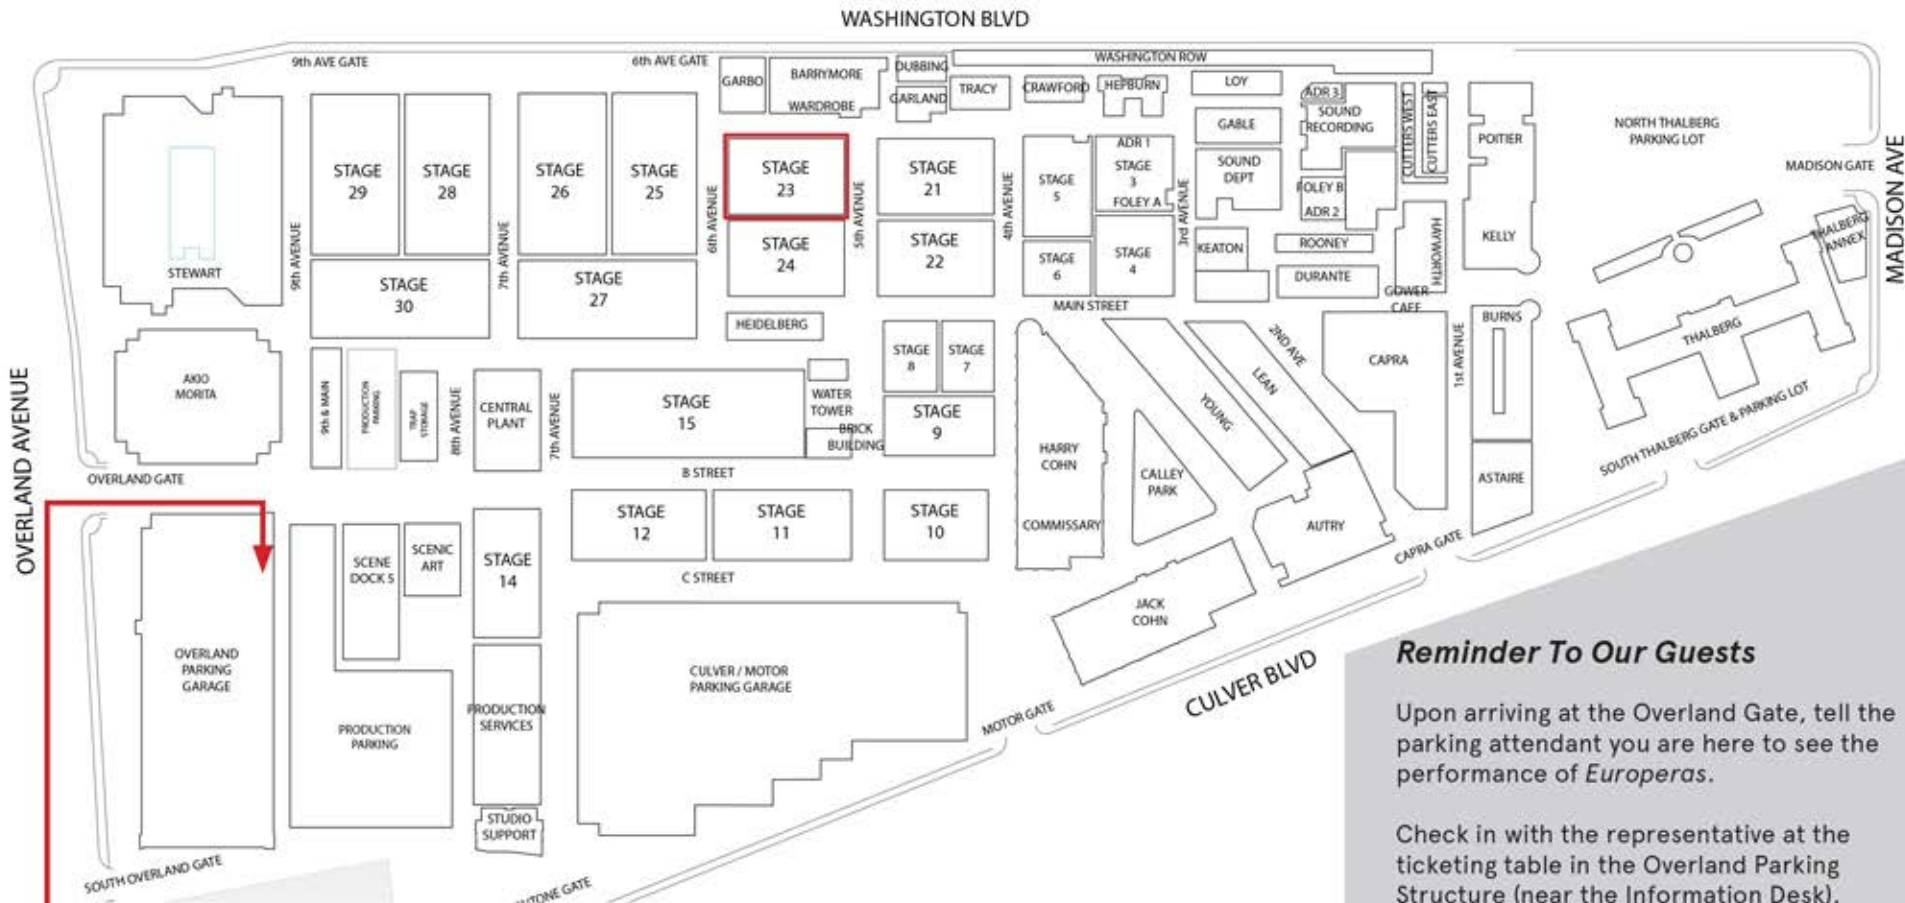

SONY PICTURES STUDIOS - Directions and Map

SOUTHBOUND 405 FREEWAY

Exit at Washington / Culver Blvd off-ramp
Left on Sawtelle Blvd
Left on Culver Blvd
Left on Overland Ave
Right into the Overland Gate

NORTHBOUND 405 FREEWAY

Exit at the Culver Blvd off-ramp
Right on Culver Blvd
Left on Overland Ave
Right into Overland Gate

WEST SANTA MONICA I-10 FREEWAY

Exit and make a left on Overland Ave
Drive south on Overland past Washington Blvd
Left into Overland Gate

**Concert
Parking**

Sony Pictures Entertainment - 10202 W. Washington Blvd, Culver City, CA 90232
Parking is provided in the Overland Parking Structure on Overland Avenue
323-850-2000 (LA Phil Audience Services)

Reminder To Our Guests

Upon arriving at the Overland Gate, tell the parking attendant you are here to see the performance of *Européras*.

Check in with the representative at the ticketing table in the Overland Parking Structure (near the Information Desk).