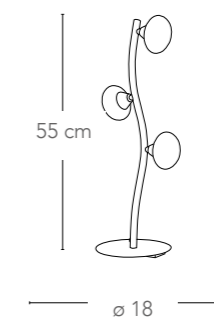

illuminazione - lighting

5xG9
2,5W LED **Lm 1000**

include - included

I-JUPITER/AP2

8031440351454

illuminazione - lighting

2xG9
2,5W LED **Lm 400**

include - included