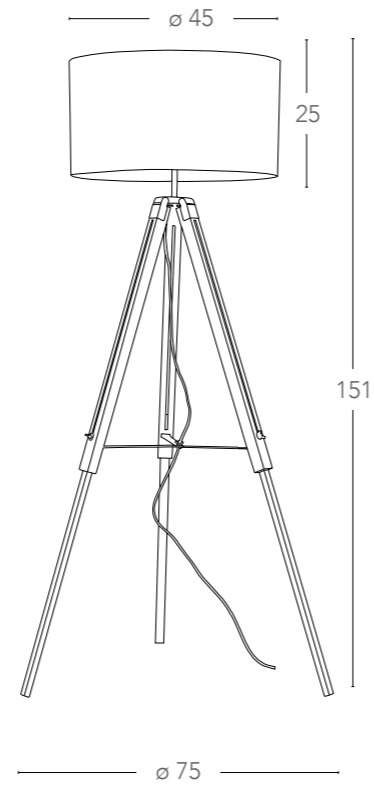

1XE27
MAX 60W

I-BOUTIQUE/PT

8031440359849

illuminazione - lighting

1XE27
MAX 60W

Studios

Cavalletto in legno ciliegio paralume in tessuto bianco
Cherry wood stand with white fabric shade

I-STUDIOS/PT