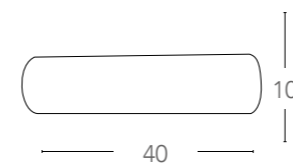

Scheda tecnica Jasmine Technical data

Collezione in vetro decorato
Collection decoration glass

I-JASMINE/S65

8031440360098

LED 40W 230V ~ 50Hz integrato

>15000 on/off | h 20 000

Lm 3200 3500K

I-JASMINE/AP40