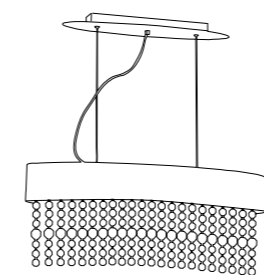

Scheda tecnica Diesis

Technical data

Collezione in metallo con cristalli K9
Collection in metal with K9 crystals