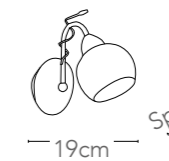

I-OPERA/AP1 CR

8031428651156

illuminazione - lighting

1xE14 max 40W