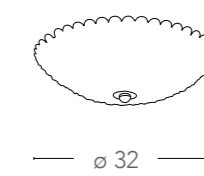

I-PLANET/PL32

8031440353366

illuminazione - lighting

4 G9 28W
classe D include