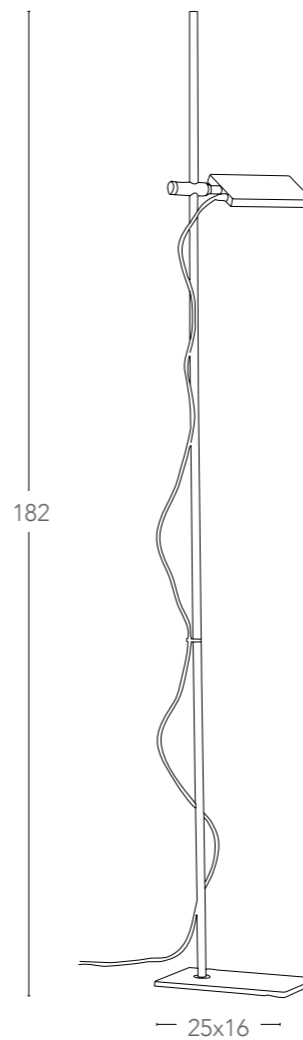

LED-BOOK-PT-BCO

8031440355728

Bianco - *White*

LED-BOOK-PT-ORO

8031440359900

Oro - *Gold*

LED-BOOK-PT-GR

8031440355704

Argento - *Silver*

LED-BOOK-PT-NERO

8031440355735

Nero - *Black*

illuminazione - *lighting*

LED 17W 230V ~ 50Hz integrato

LED-BOOK-AP-BCO

8031440355711

Bianco - *White*

LED-BOOK-AP-ORO

8031440359931

Oro - *Gold*

LED-BOOK-AP-GR

8031440355698

Argento - *Silver*

LED-BOOK-AP-NERO

8031440355681

Nero - *Black*

illuminazione - *lighting*

LED 17W 230V ~ 50Hz integrato