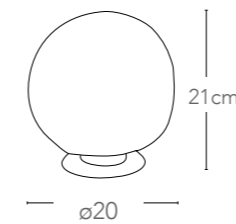

I-ASTRA/L
8031432861190
illuminazione - lighting
1xE27 max 60W