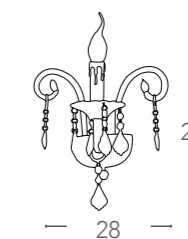

I-246/00700

8031414085453

illuminazione - lighting

1XE14
MAX 40W