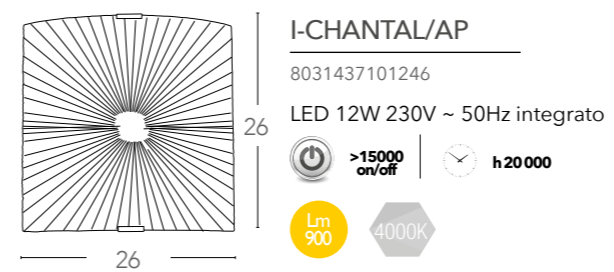

Scheda tecnica Chantal

Technical data

Collezione in vetro diamantato finiture cromo
Diamond glass collection with chrome finish