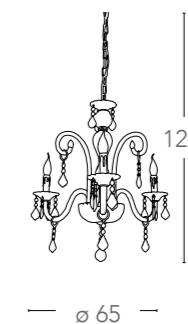

I-246/00100

8031414057160

illuminazione - lighting

3XE14
MAX 40W