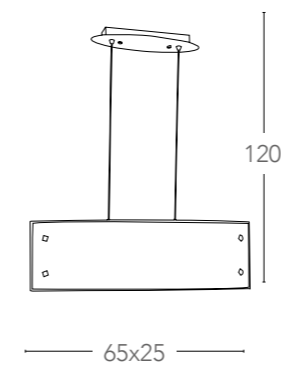

Scheda tecnica Jasmine Technical data

Collezione in vetro decorato
Collection decoration glass

I-JASMINE/S65

8031440360098

LED 40W 230V ~ 50Hz integrato

>15000 on/off | h 20 000

Lm 3200 3500K

I-JASMINE/AP40