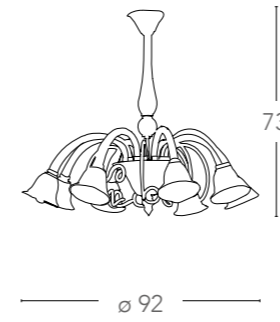

I-POSEIDON/8

8031440352062

illuminazione - lighting

8 E14
max 40W