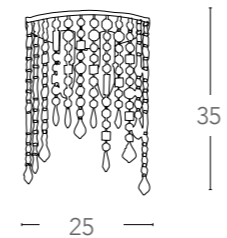

Art. I-BREEZE/AP2

8031432721197

illuminazione - lighting

2XE14
MAX40W