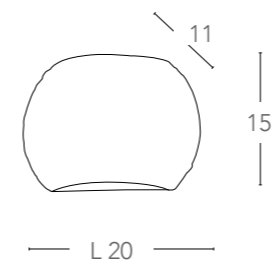

I-PLANET/AP

8031440352369

illuminazione - lighting

2 G9 28W
classe D include