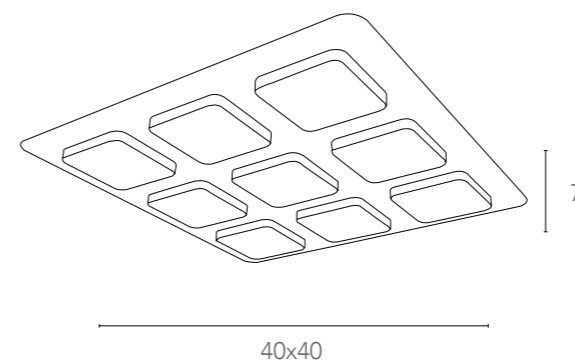

Scheda tecnica Madison
Technical data

Collezione in metallo con diffusori in acrilico
Collection in metal whit acrylic diffuser

LED-MADISON-Q9

8031440357913

illuminazione - lighting

9xLED 6W 230V ~ 50Hz integrato

>15000
on/off

h 20 000

Lm
4320

3500K