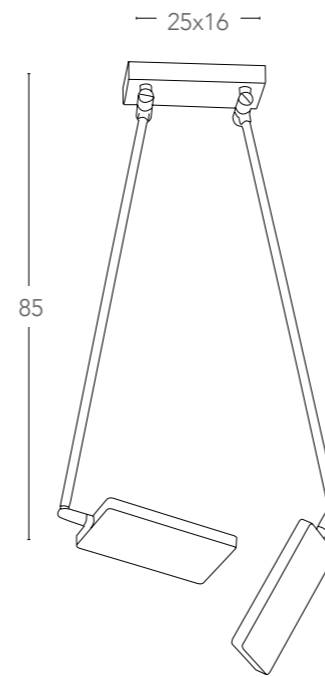

illuminazione - lighting

LED 7,5W 230V ~ 50Hz integrato

 >15000 on/off |  h 20 000 | 

 Lm 500 |  4000K

44

— 19x10 —

LED book

**LED-BOOK-PL-BCO**