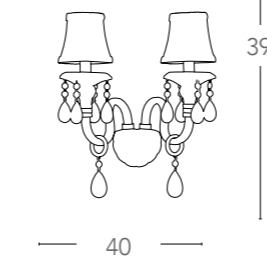

39

I-MONET/AP2

8031437851240

illuminazione - lighting

2XE14
MAX 40W

40