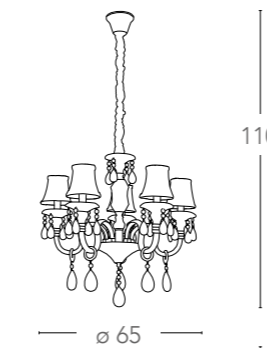

Collezione in vetro e cristallo K9 paralumi in tessuto decorato

Collection in glass and K9 crystal with decorated fabric shades

120

I-MONET/8

8031437871248

illuminazione - lighting

8XE14
MAX 40W

ø 75