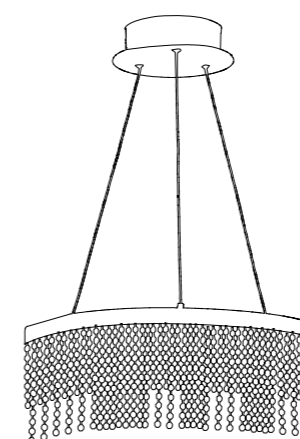

LED 60W 230V ~ 50Hz integrato

>15000
on/off

h20000

Lm
4800

4000K

120

Ø 45

LED-VENUS-S45