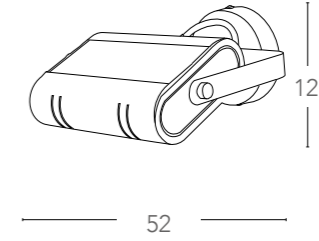

Libro

Scheda tecnica Libro
Technical data

Collezione in metallo
Collection in metal

I-249/01300

8031422641092

Nero - Black

I-249/01400

8031422651091

Bianco - White

illuminazione - lighting

1xR75 150W
classe D include

I-249/00200

8031414058488

Silver

I-249/00100

8031414058501

Nero - Black

249/00900

8031418221055

Bianco - White

illuminazione - lighting

1xR75 200W
classe D include