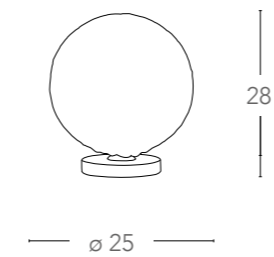

I-PLANET/L

8031440352376

illuminazione - lighting

3 G9 28W
classe D include

lampadina inclusa - bulb included

I-LAMP-H-G9-28W
8031435311227

Design