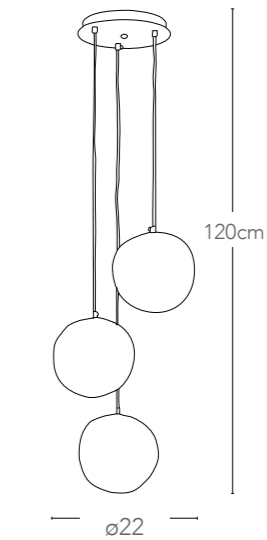

I-ASTRA/S3
8031432891203
illuminazione - lighting
3xE27 max 60W