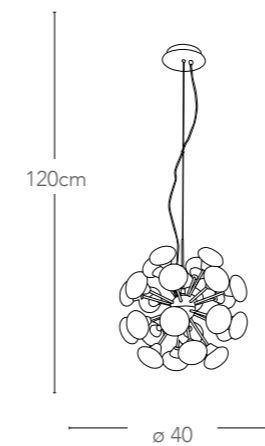

I-JUPITER/S24

8031440351966

illuminazione - lighting

24xG9
2,5W LED **Lm 4800**

include - included