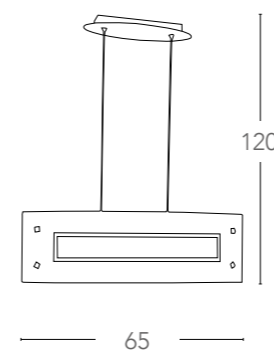

I-TRILOGY/S65

8031440352819

LED 40W 230V ~ 50Hz integrato

>15000 on/off h20000

Lm 3680 4000K