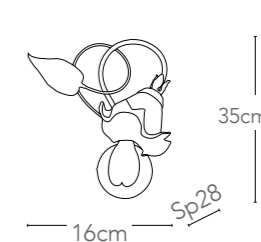

I-PRIMAVERA/AP1
8031423291104
illuminazione - lighting
1xE14 max 40W