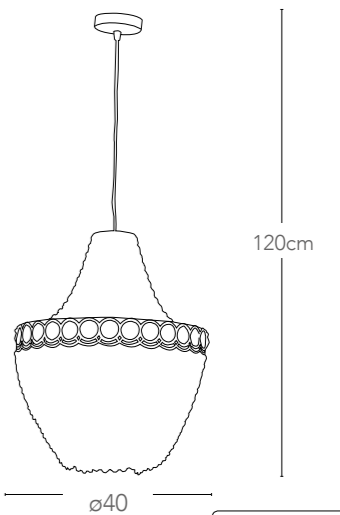

Sospensioni pendenti in acrilico
Ceiling pendant lamp with acrylic bears