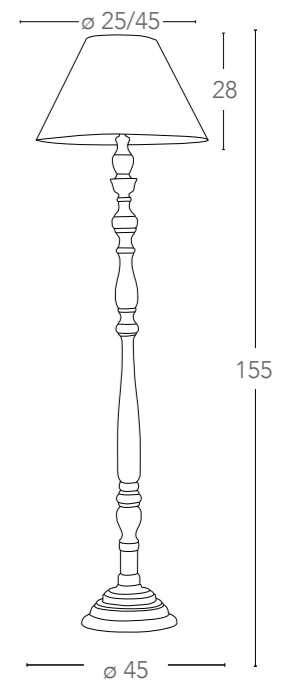

1XE27
MAX 60W

I-BOUTIQUE/PT

8031440359849

illuminazione - lighting

1XE27
MAX 60W

Studios

Cavalletto in legno ciliegio paralume in tessuto bianco
Cherry wood stand with white fabric shade

I-STUDIOS/PT