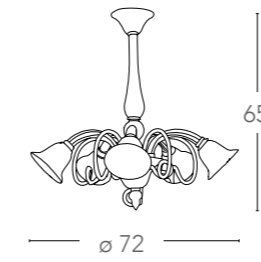

I-POSEIDON/5

8031440352031

illuminazione - lighting

5 E14
max 40W