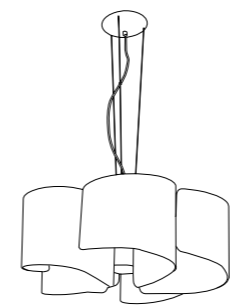

ø 63

120

I-IMAGE/S5

8031440352727

Bianco - White

I-IMAGE/S5-ORO

8031440358149

Oro - Gold

I-IMAGE/S5-SIL

8031440358156

Argento - Silver

illuminazione - lighting

5XE27
MAX 60W