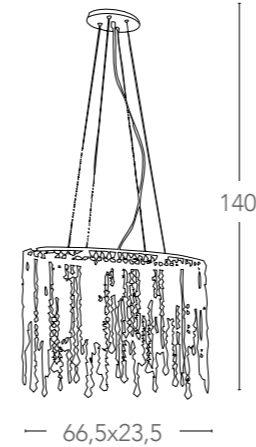

Scheda tecnica Breeze
Technical data

Collezione in metallo e cristalli K9
Collection in metal and K9 crystals

I-BREEZE/S5

8031432731196

illuminazione - lighting

5XE14
MAX40W