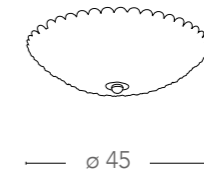

I-PLANET/PL45

8031440352352

illuminazione - lighting

6 G9 28W
classe D include