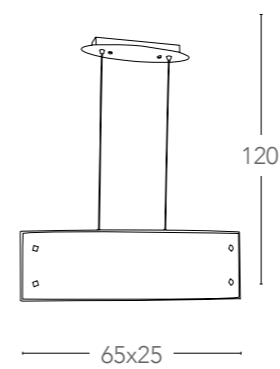

Scheda tecnica Exagon
Technical data

Collezione in vetro decorato
Collection decoration glass

I-EXAGON/S65

8031440360005

LED 40W 230V ~ 50Hz integrato

>15000 on/off | h 20 000

Lm 3200 3500K