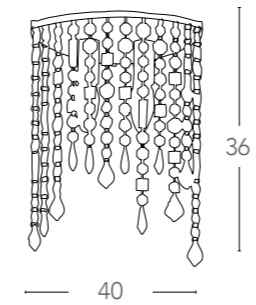

I-BREEZE/PL3

8031432921207

illuminazione - lighting

3XE14
MAX 40W