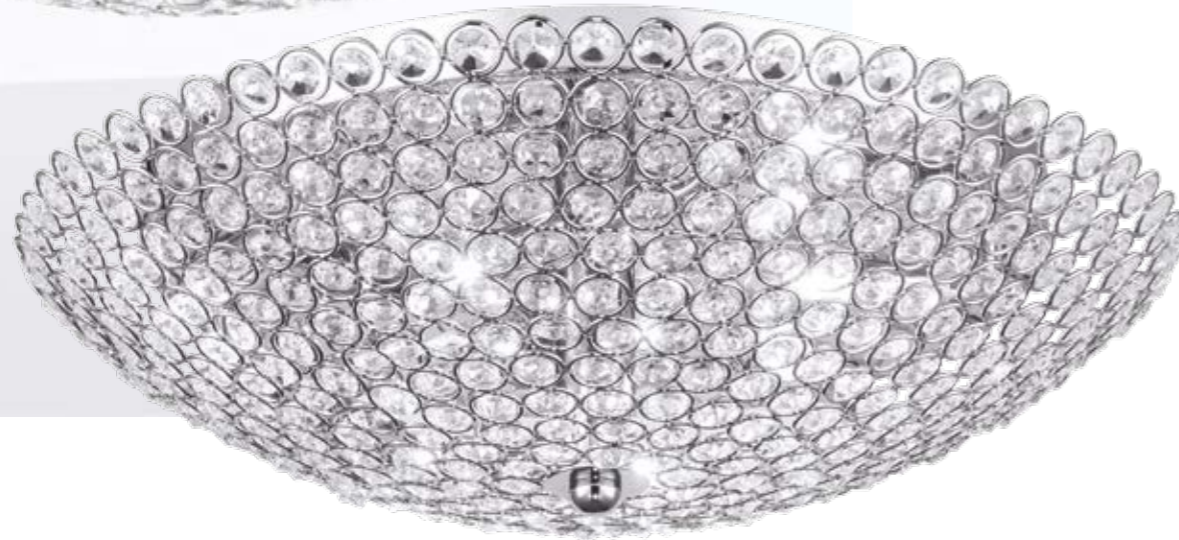

Scheda tecnica Planet

Technical data

Collezione in metallo e cristalli K9
Collection in metal and K9 crystals

I-PLANET/S50

8031440351485

illuminazione - lighting

9 G9 28W
classe D include

I-PLANET/PL45

8031440352352

illuminazione - lighting

6 G9 28W
classe D include

I-PLANET/S35

8031440352338

illuminazione - lighting

5 G9 28W
classe D include

I-PLANET/PL32

8031440353366

illuminazione - lighting

4 G9 28W
classe D include

I-PLANET/AP

8031440352369

illuminazione - lighting

2 G9 28W
classe D include

I-PLANET/L

8031440352376

illuminazione - lighting

3 G9 28W
classe D include

lampadina inclusa - bulb included

I-LAMP-H-G9-28W
8031435311227

Design