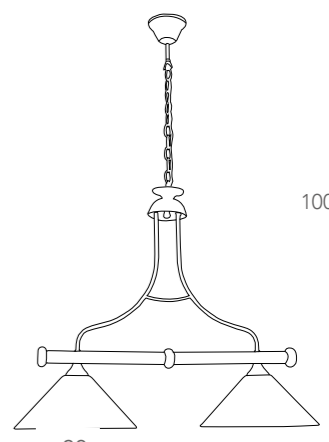

— ø30 —
78cm

PRO/1300/2A

8031414072637

illuminazione - lighting

💡 2xE27 max 60W

100cm