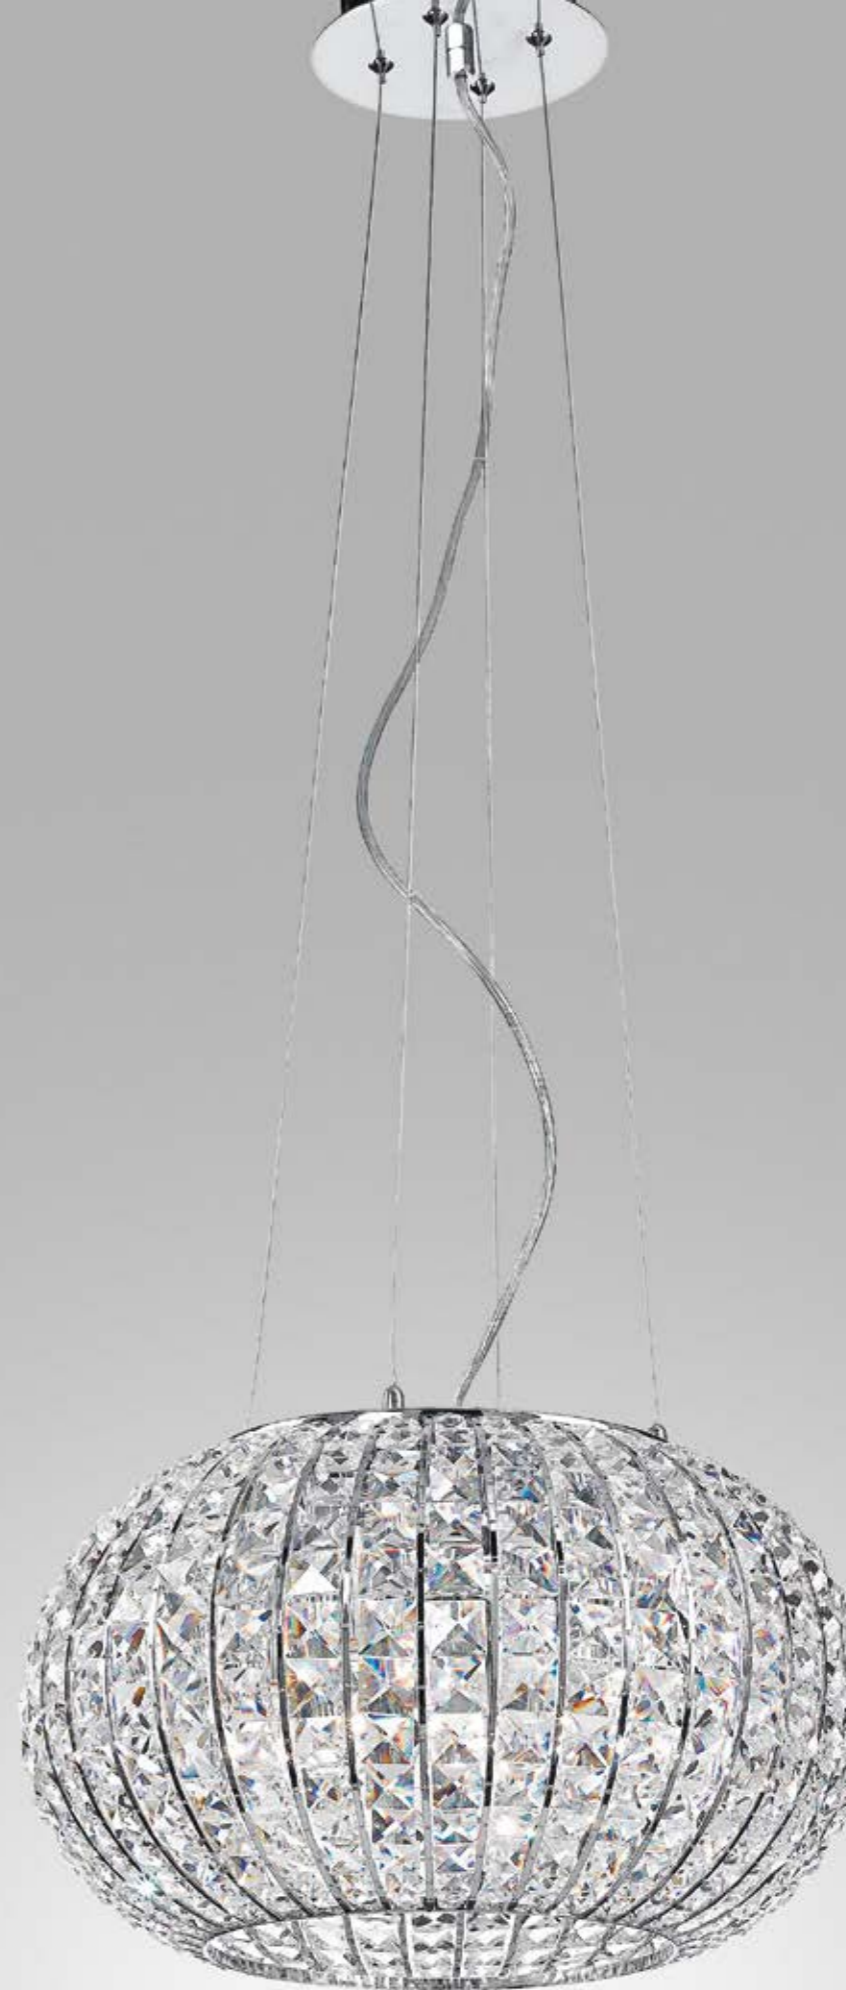

illuminazione - lighting

3 G9 28W
classe D include

lampadina inclusa - bulb included

I-LAMP-H-G9-28W
8031435311227

Design

Concert

— ø 45 —

110