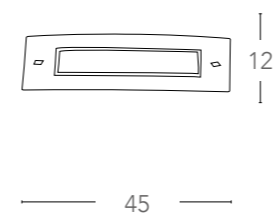

I-TRILOGY/AP4512

8031440352802

LED 14W 230V ~ 50Hz integrato

>15000 on/off h20000

Lm 1120 4000K