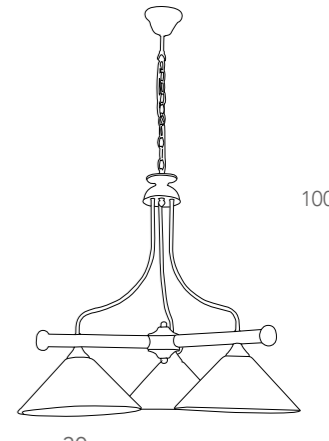

💡 3xE27 max 60W

100cm

420

Collezione
Tommy

Sospensione a biliardo in metallo e diffusori in vetro
Biliard ceiling pendant lamp with metal structure and glass diffuser

— ø30 —
75cm

PRO/1300/3B

8031414081851