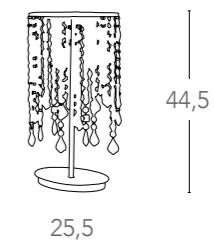

I-BREEZE/L2

8031432931206

illuminazione - lighting

2XE14
MAX40W