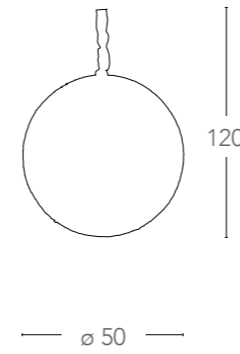

Scheda tecnica Planet

Technical data

Collezione in metallo e cristalli K9
Collection in metal and K9 crystals

I-PLANET/S50

8031440351485

illuminazione - lighting

9 G9 28W
classe D include