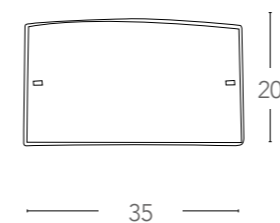

I-EXAGON/AP3520

8031440360050

LED 16W 230V ~ 50Hz integrato

>15000 on/off | h 20 000

Lm 1280 3500K