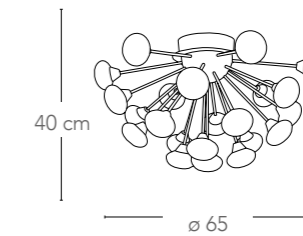

Technical data

Collezione in metallo cromo con vetri opali
Metal chrome collection with opal glass shades

I-JUPITER/S42

8031440351935

illuminazione - lighting

42xG9
2,5W LED **Lm 8400**

include - included

I-JUPITER/PL22