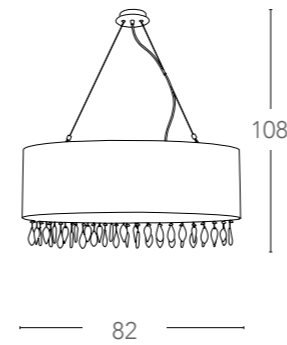

I-PATTY/S6

8031437711247

illuminazione - lighting

6XE27
MAX 60W