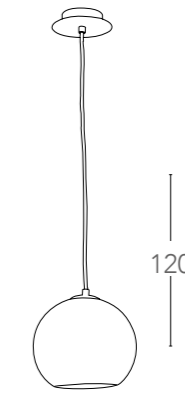

— ø 30 —

120

I-VANITY/S30 ORO

8031440357036

Oro - Gold

I-VANITY/S30 SIL

8031440357005

Argento - Silver

illuminazione - lighting

1XE27
MAX 60W