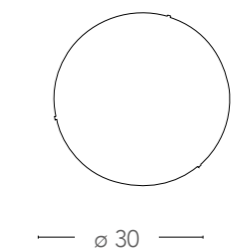

I-EXAGON/PL30

8031440360029

LED 18W 230V ~ 50Hz integrato

>15000 on/off | h 20 000

Lm 1440 3500K