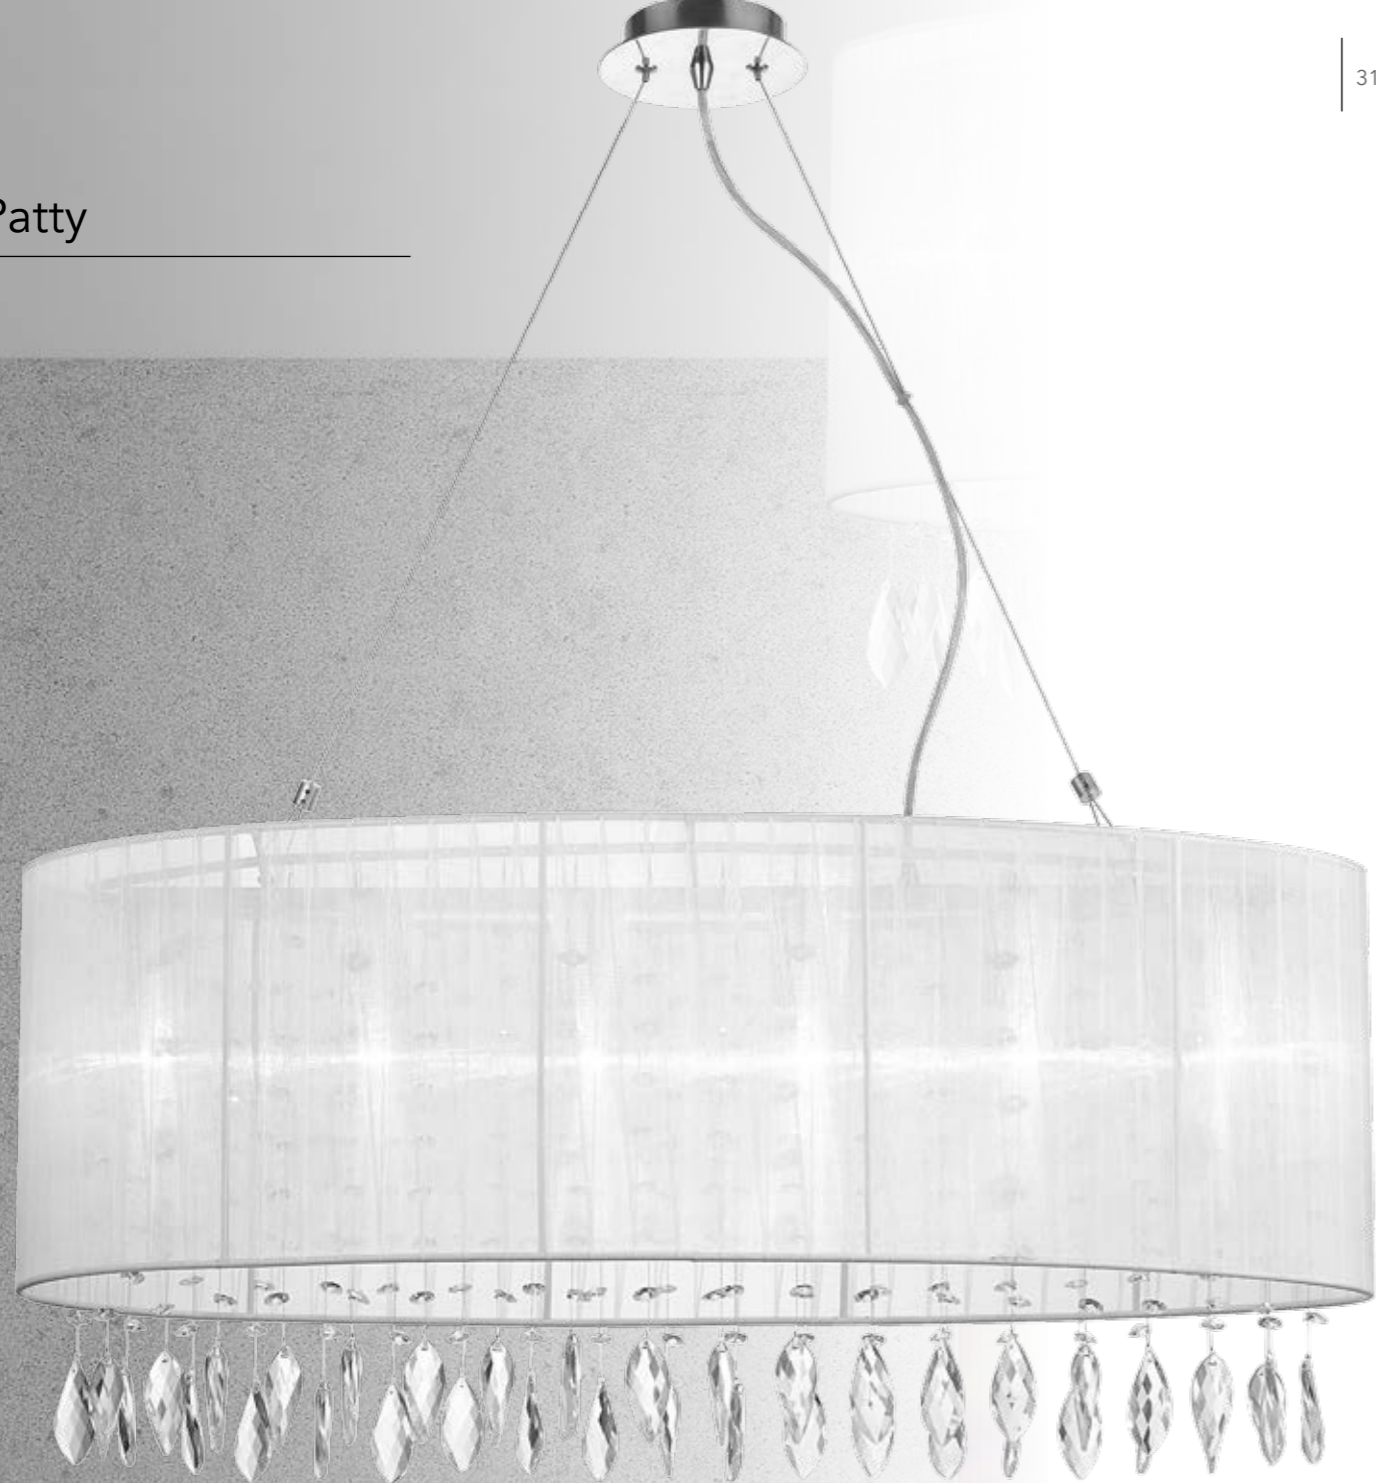

Patty

314

315