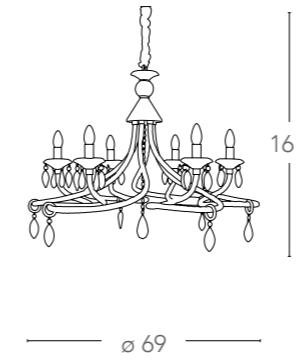

I-ATELIER/6

8031435851228

illuminazione - lighting

6xE14
max 40W