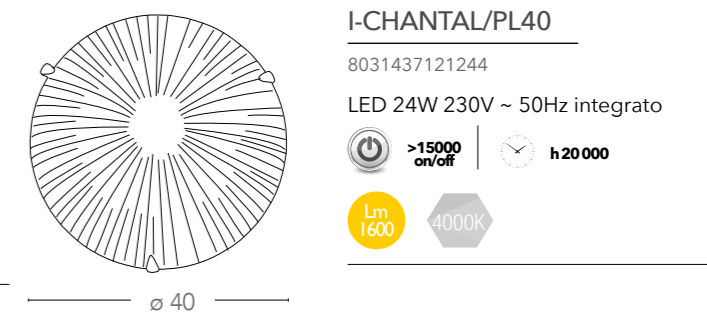

Scheda tecnica Chantal

Technical data

Collezione in vetro diamantato finiture cromo
Diamond glass collection with chrome finish