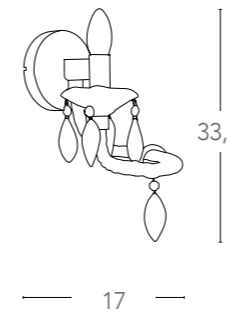

I-ATELIER/AP1

8031435821221

illuminazione - lighting

1xE14
max 40W