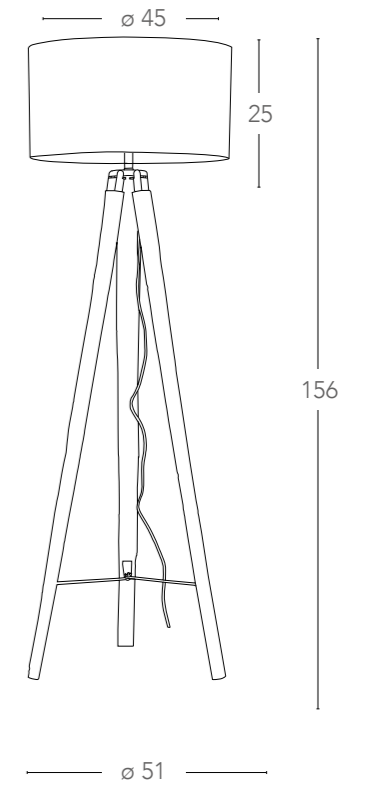

I-GALLERY/PT

8031440359856

illuminazione - lighting

1XE27
MAX 60W