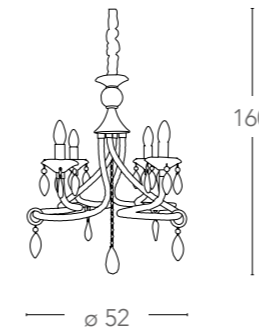

I-ATELIER/4

8031438651252

illuminazione - lighting

4xE14
max 40W