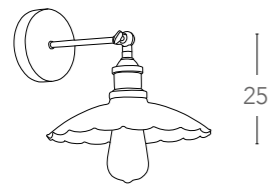

Metal collection mirror shape decoration

Grease

Scheda tecnica Grease

Technical data

Sospensione in metallo
Metal pendel lamp

25

I-GREASE-AP

8031440312912