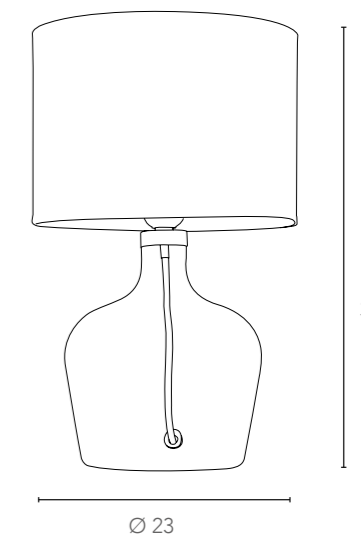

Hendrix

Scheda tecnica Hendrix Technical data

Collezione in vetro con paralume e cavo
in tessuto
Glass collection with fabric shade and cable

I-HENDRIX-L BCO

8031440357944

Bianco - White

I-HENDRIX-L GRI

8031440357920