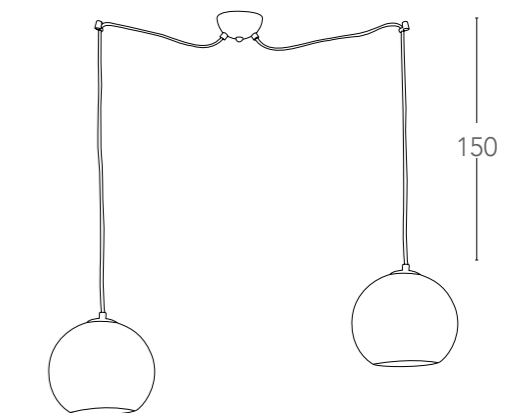

illuminazione - lighting

2XE14
MAX 40W

— ø 20 —

150

I-VANITY/S2 ORO

8031440356954

Oro - Gold

I-VANITY/S2 SIL