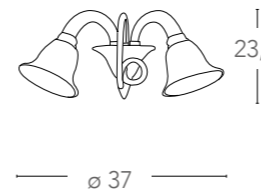

I-POSEIDON/AP2

8031440352314

illuminazione - lighting

2 E14
max 40W