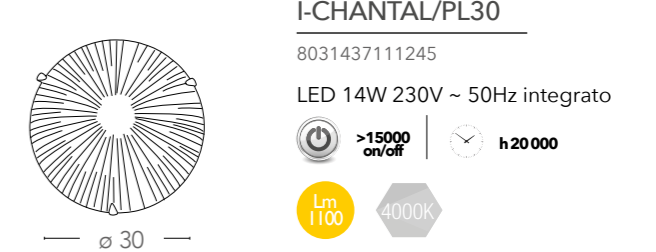

Scheda tecnica Chantal

Technical data

Collezione in vetro diamantato finiture cromo
Diamond glass collection with chrome finish