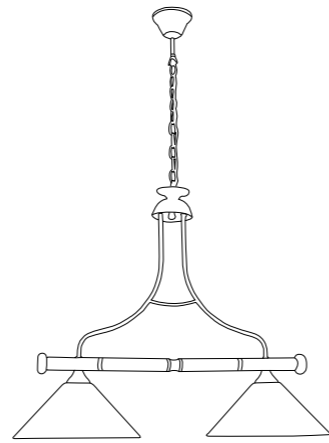

— ø30 —
78cm

PRO/1300/2B

8031414072644

illuminazione - lighting

💡 2xE27 max 60W

100cm