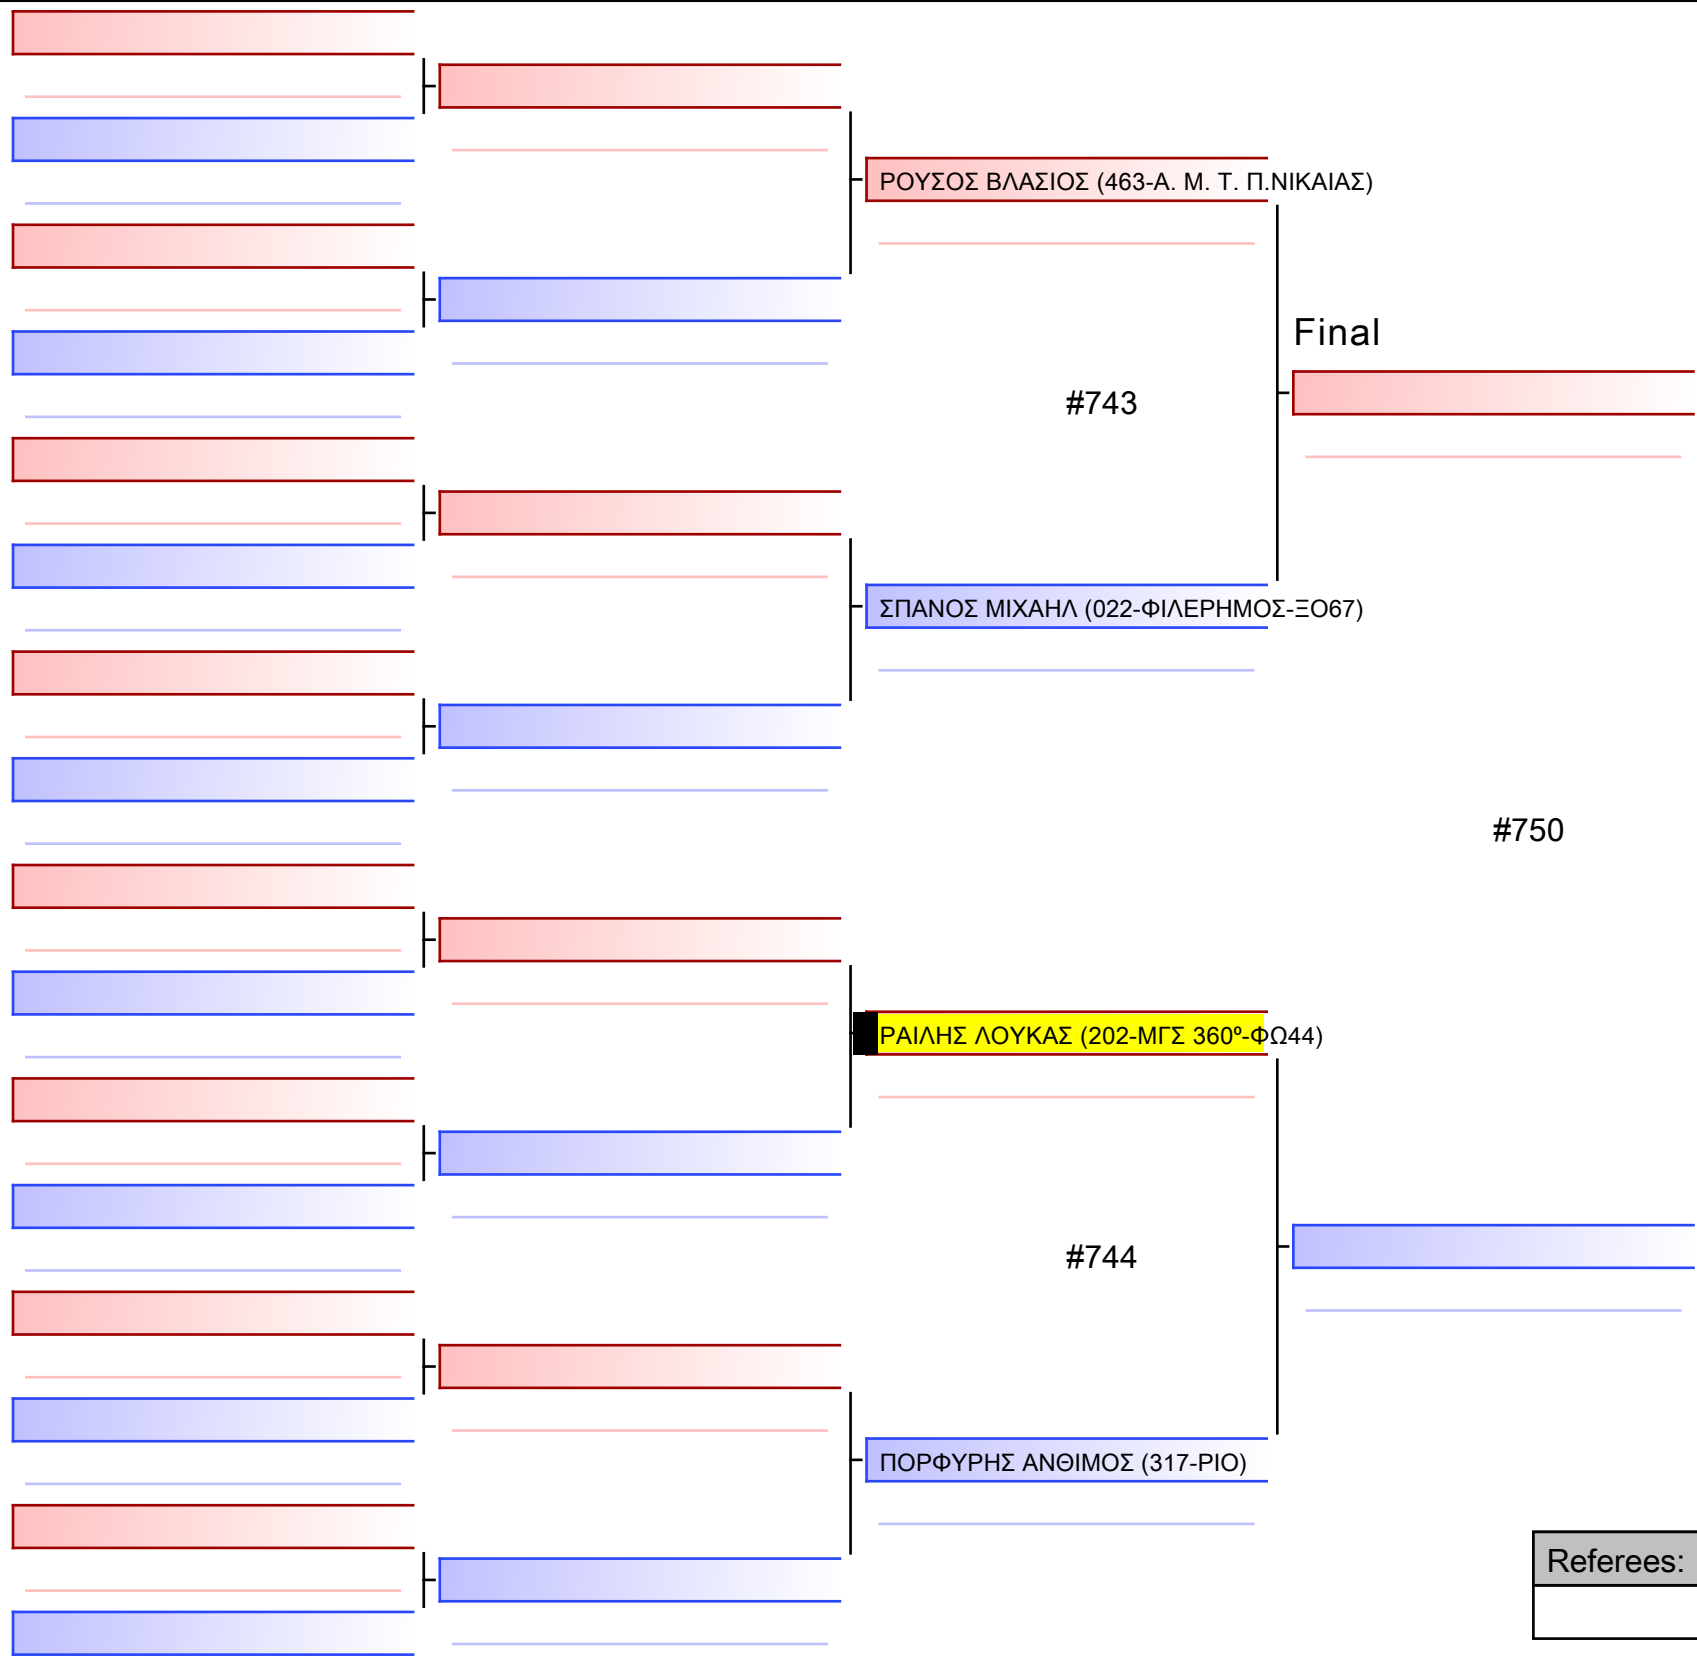

[Original]

Referees: