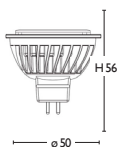

MR16 6W

Lampada LED classe **A+**