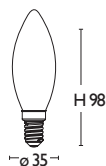

BULBS COLLECTIONS

INTEC
LIGHT

DECORATIVE COLLECTIONS

E14 25W

Lampada filamento decorativa

Packaging

Codice	Watt	Volt	Attacco	Lumen	Angolo	K	Durata	EAN
I-JOULE-E14-25W-C35	25W	230	E14	90	360°	2700	3000h	8031440313018