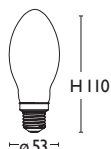

E14 25W

Lampada filamento decorativa

Packaging

Codice	Watt	Volt	Attacco	Lumen	Angolo	K	Durata	EAN
I-JOULE-E14-25W-C35	25W	230	E14	90	360°	2700	3000h	8031440313018

E27 40W

Lampada filamento decorativa

Packaging

Codice	Watt	Volt	Attacco	Lumen	Angolo	K	Durata	EAN
I-JOULE-E27-40W-BT53	40W	230	E27	150	360°	2700	3000h	8031440312998

E27 40W

Lampada filamento decorativa

Packaging

Codice	Watt	Volt	Attacco	Lumen	Angolo	K	Durata	EAN
I-JOULE-E27-40W-ST64	40W	230	E27	150	360°	2700	3000h	8031440312974

E27 40W

Lampada filamento decorativa

Packaging

Codice	Watt	Volt	Attacco	Lumen	Angolo	K	Durata	EAN
I-JOULE-E27-40W-G125	40W	230	E27	150	360°	2700	3000h	8031440312981

E27 40W

Lampada filamento decorativa

Packaging

Codice	Watt	Volt	Attacco	Lumen	Angolo	K	Durata	EAN
I-JOULE-E27-40W-T9	40W	230	E27	150	360°	2700	3000h	8031440313001