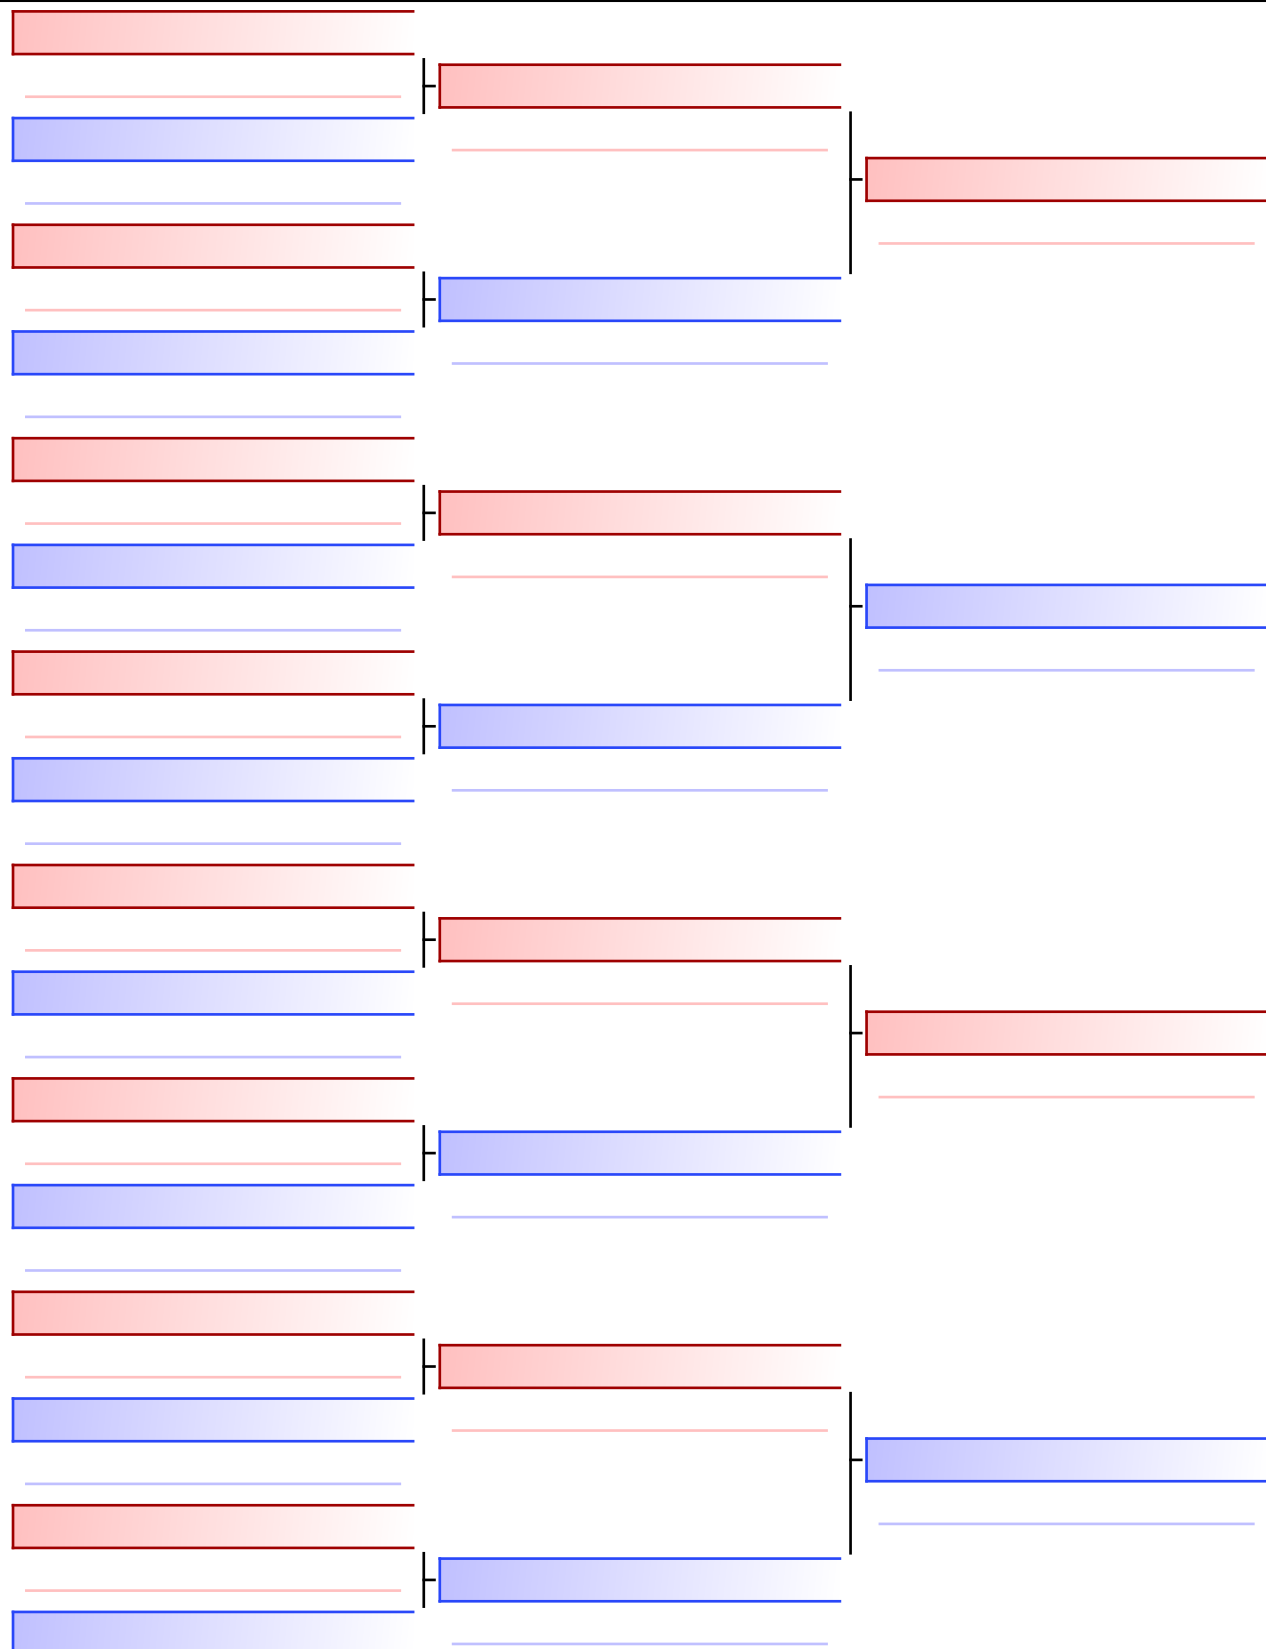

Tatami

2 10:20

Pool

1/1

Final

 KARATE SHOTOKAN

LORA ZELL AM SEE (BYTYQI, GRBIC, LUIDOLD) (SHOTOKAN LO)

 KARATE SHOTOKAN