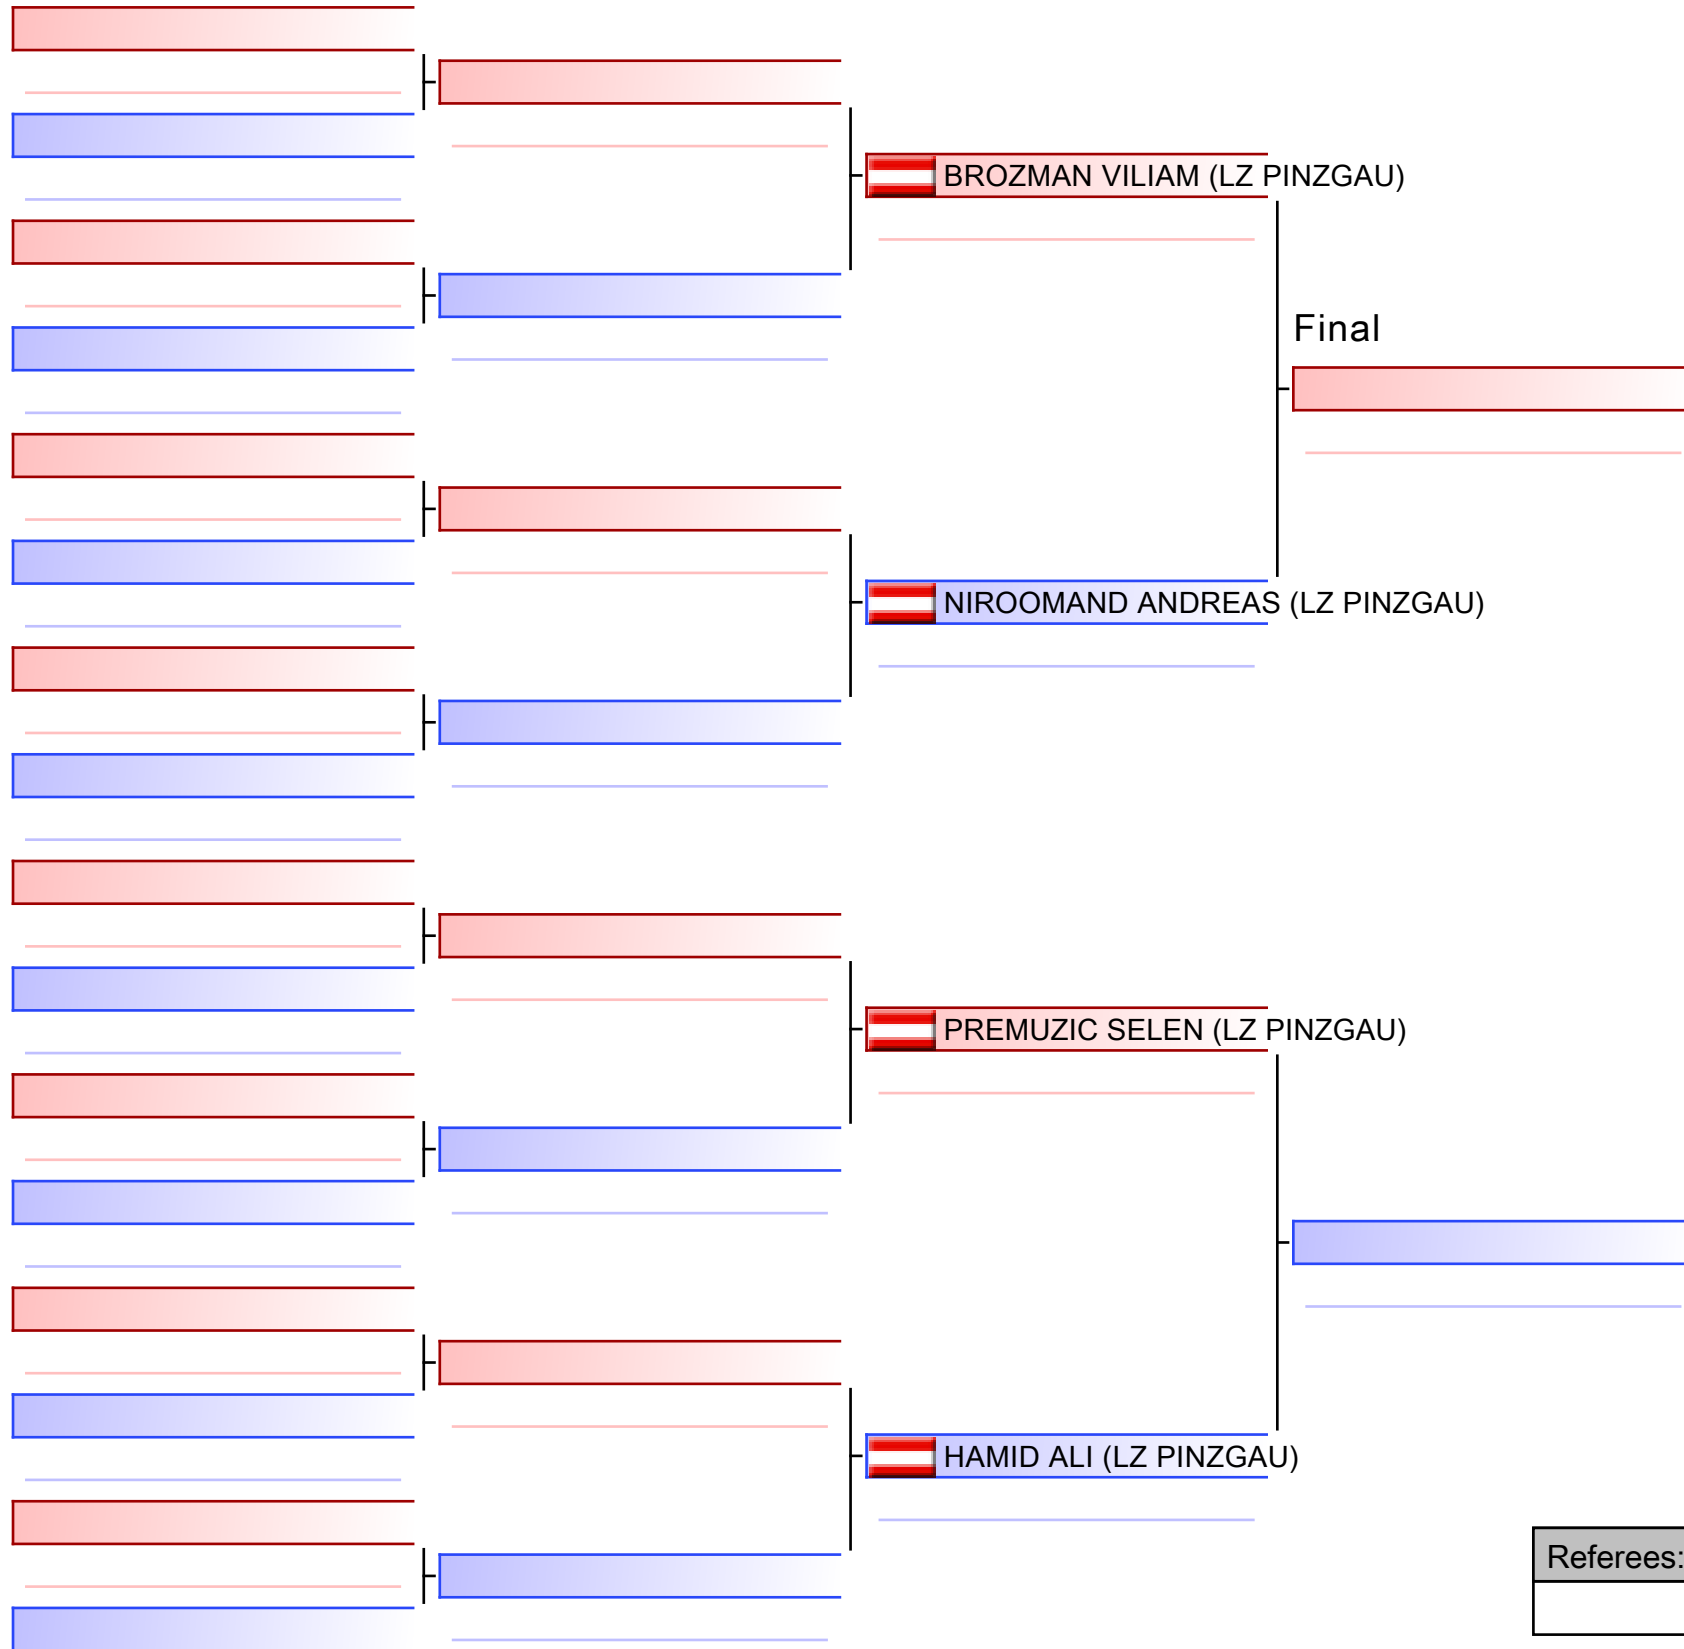

Kumite Individual male U12 Open

Salzburger Landesmeisterschaft 2023 & 1. Salzburg Cup 2023, Volksschule in Bruck an der Großglocknerstraße, Raiffeisenstraße 20, 5671 Bruck an der Gro... 2023-03-25

Tatami
2 15:50

Pool
1/1

[Original]

Referees: