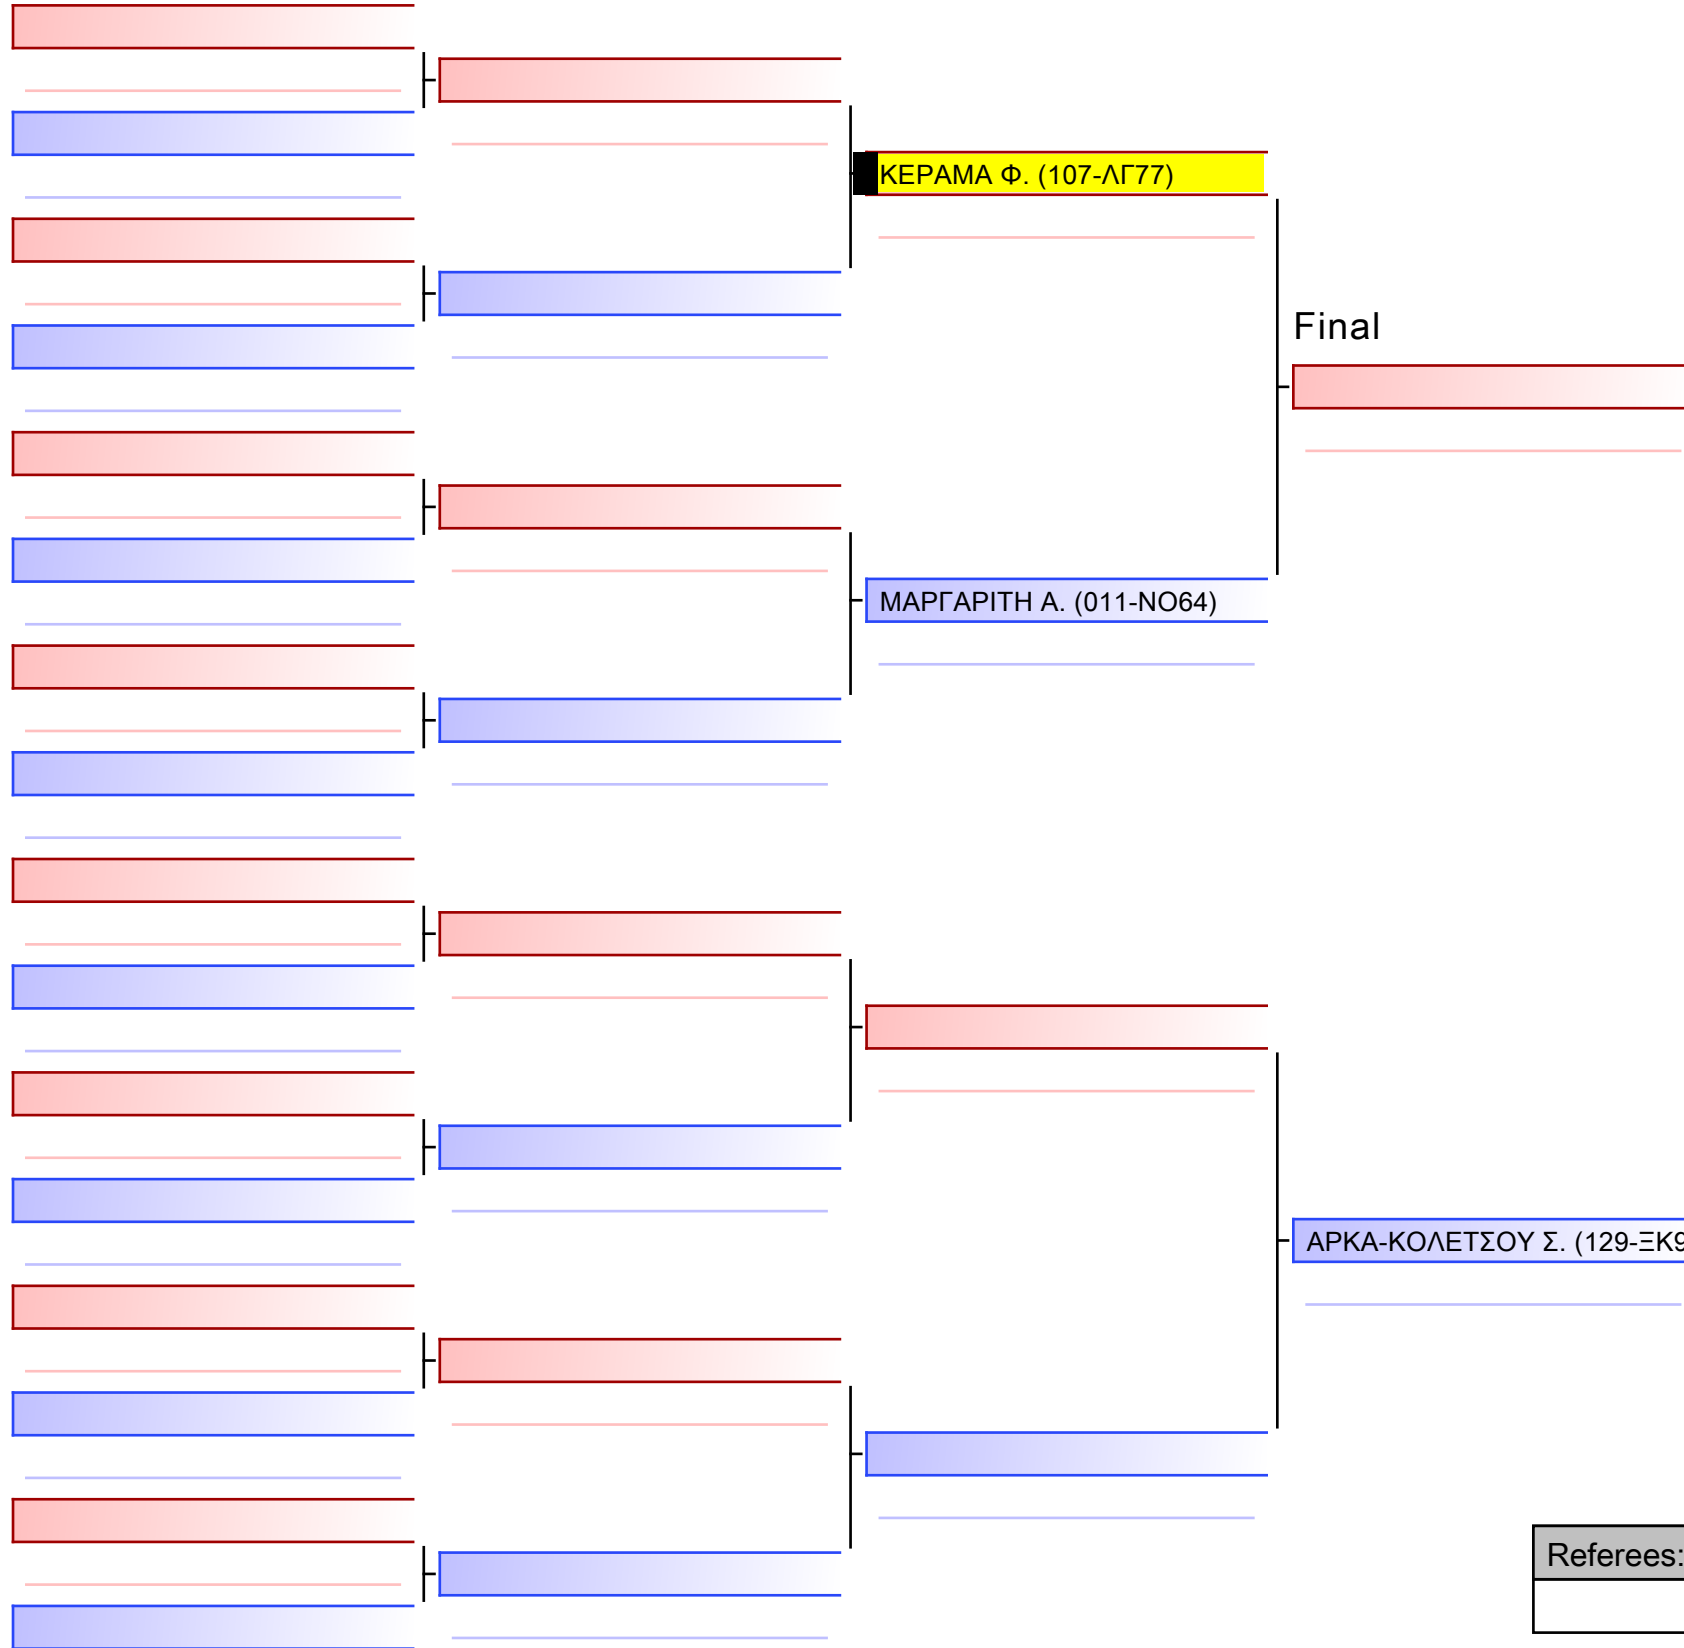

[Original]

Referees:			

Final

**ΚΕΡΑΜΑΣ Κ. (107-ΛΓ77)**

ΚΟΥΣΕ Ρ. (407-ΧΩ64)

[Original]

--

Referees:			

Final

ΑΔΑΜΟΣ Κ. (072-ΞΑ72)

ΜΠΑΓΑΝΑΣ Α. (107-ΛΓ77)

[Original]

--

Referees:			

[Original]

Referees:			

[Original]

Referees:				

[Original]

Referees:			