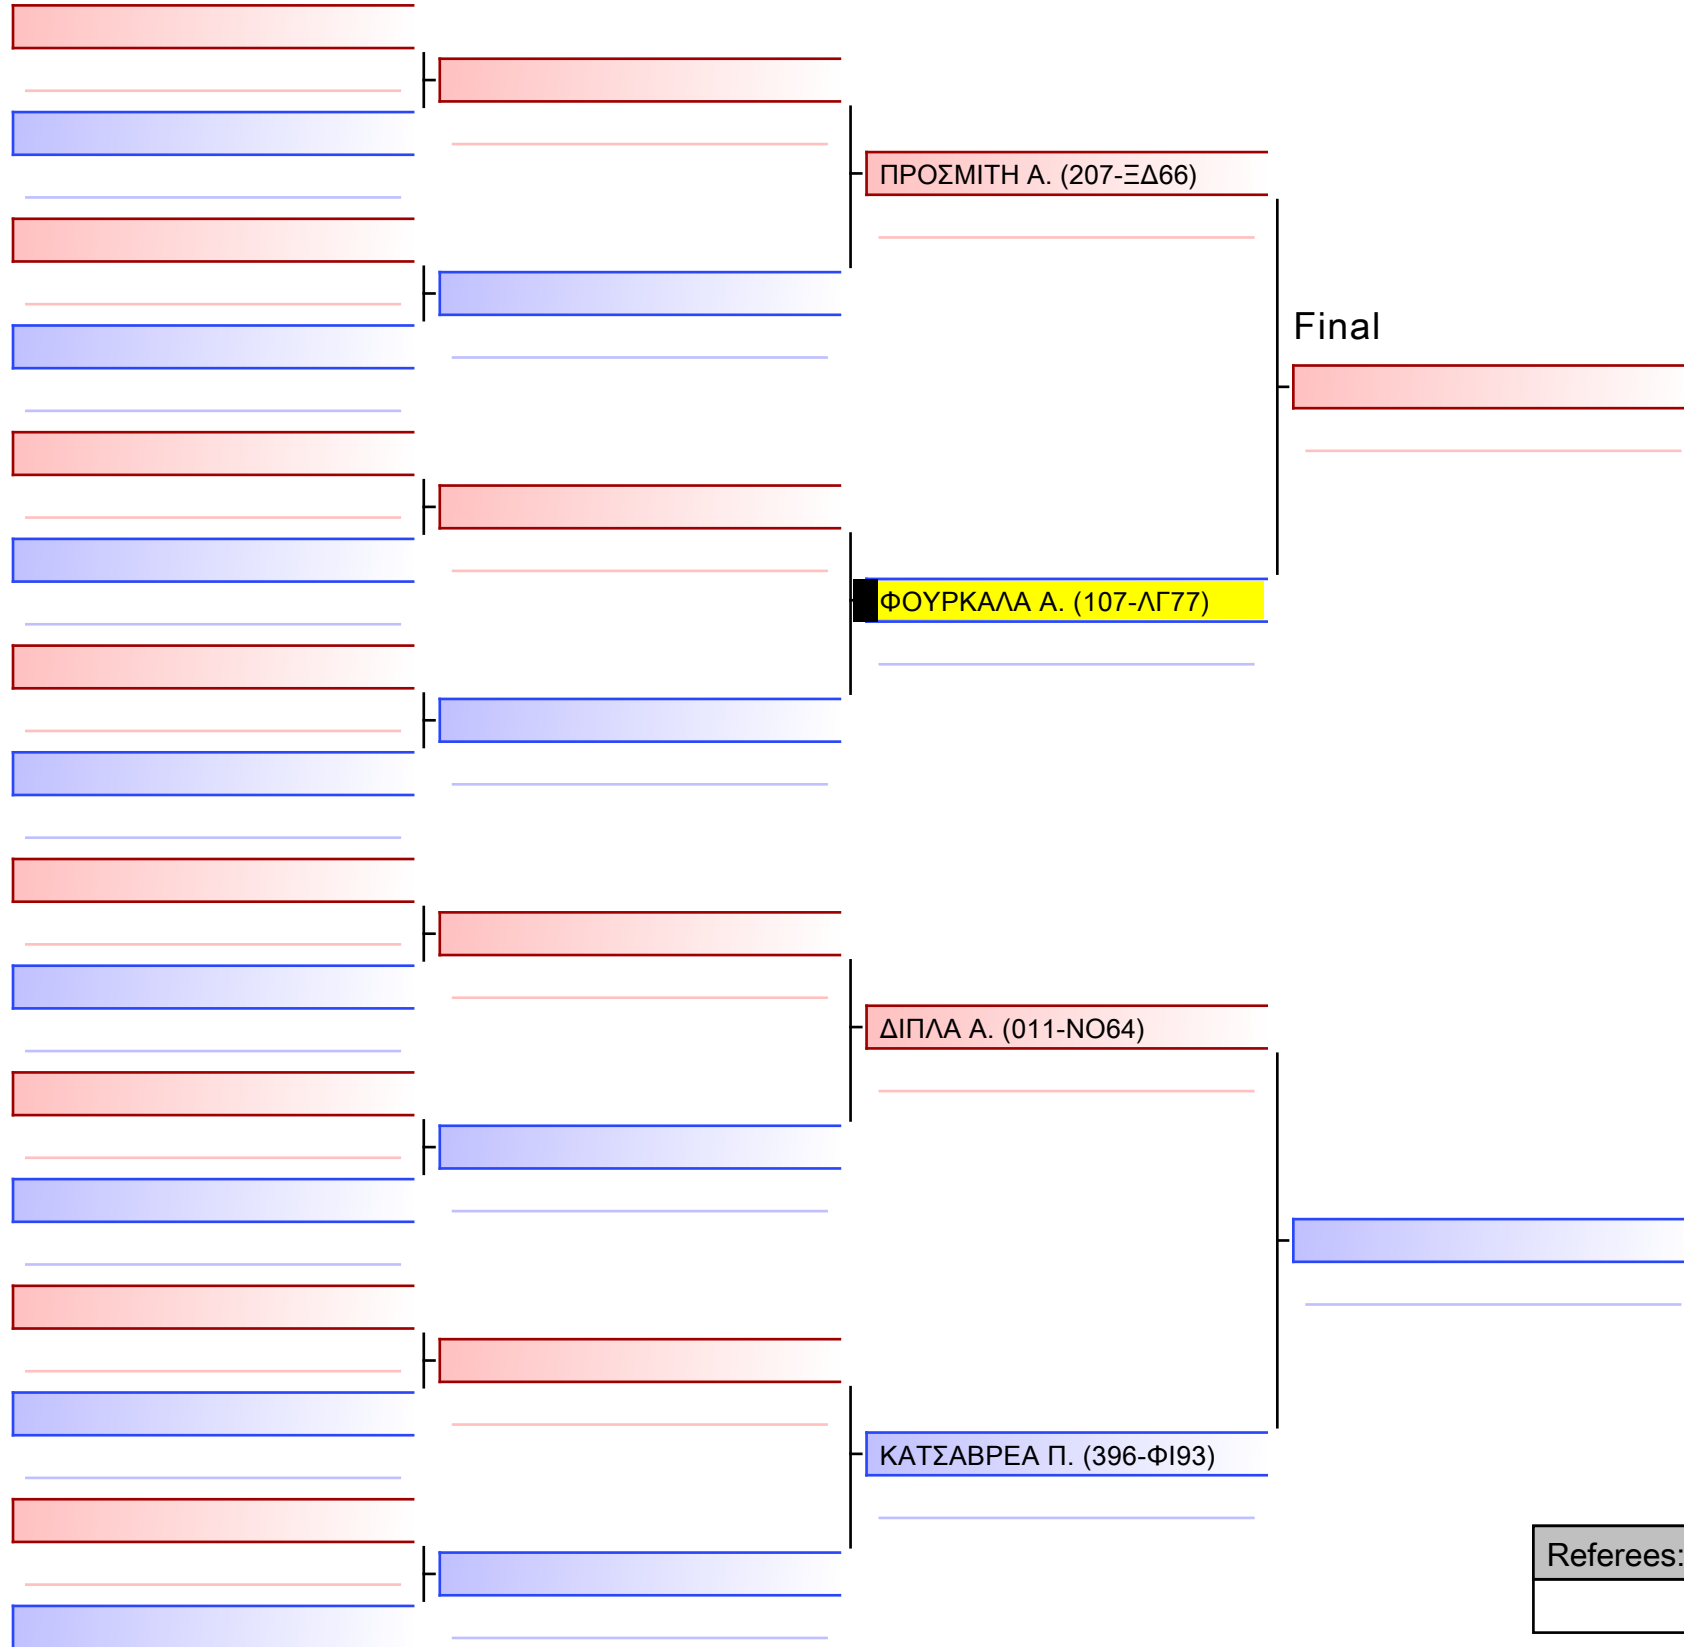

[Original]

Referees:			

Final

**ΚΕΡΑΜΑΣ Κ. (107-ΛΓ77)**

ΚΟΥΣΕ Ρ. (407-ΧΩ64)

[Original]

--

Referees:			

Final

ΑΔΑΜΟΣ Κ. (072-ΞΑ72)

ΜΠΑΓΑΝΑΣ Α. (107-ΛΓ77)

[Original]

--

Referees:			

[Original]

Referees:			

[Original]

Referees:				

[Original]

Referees:			