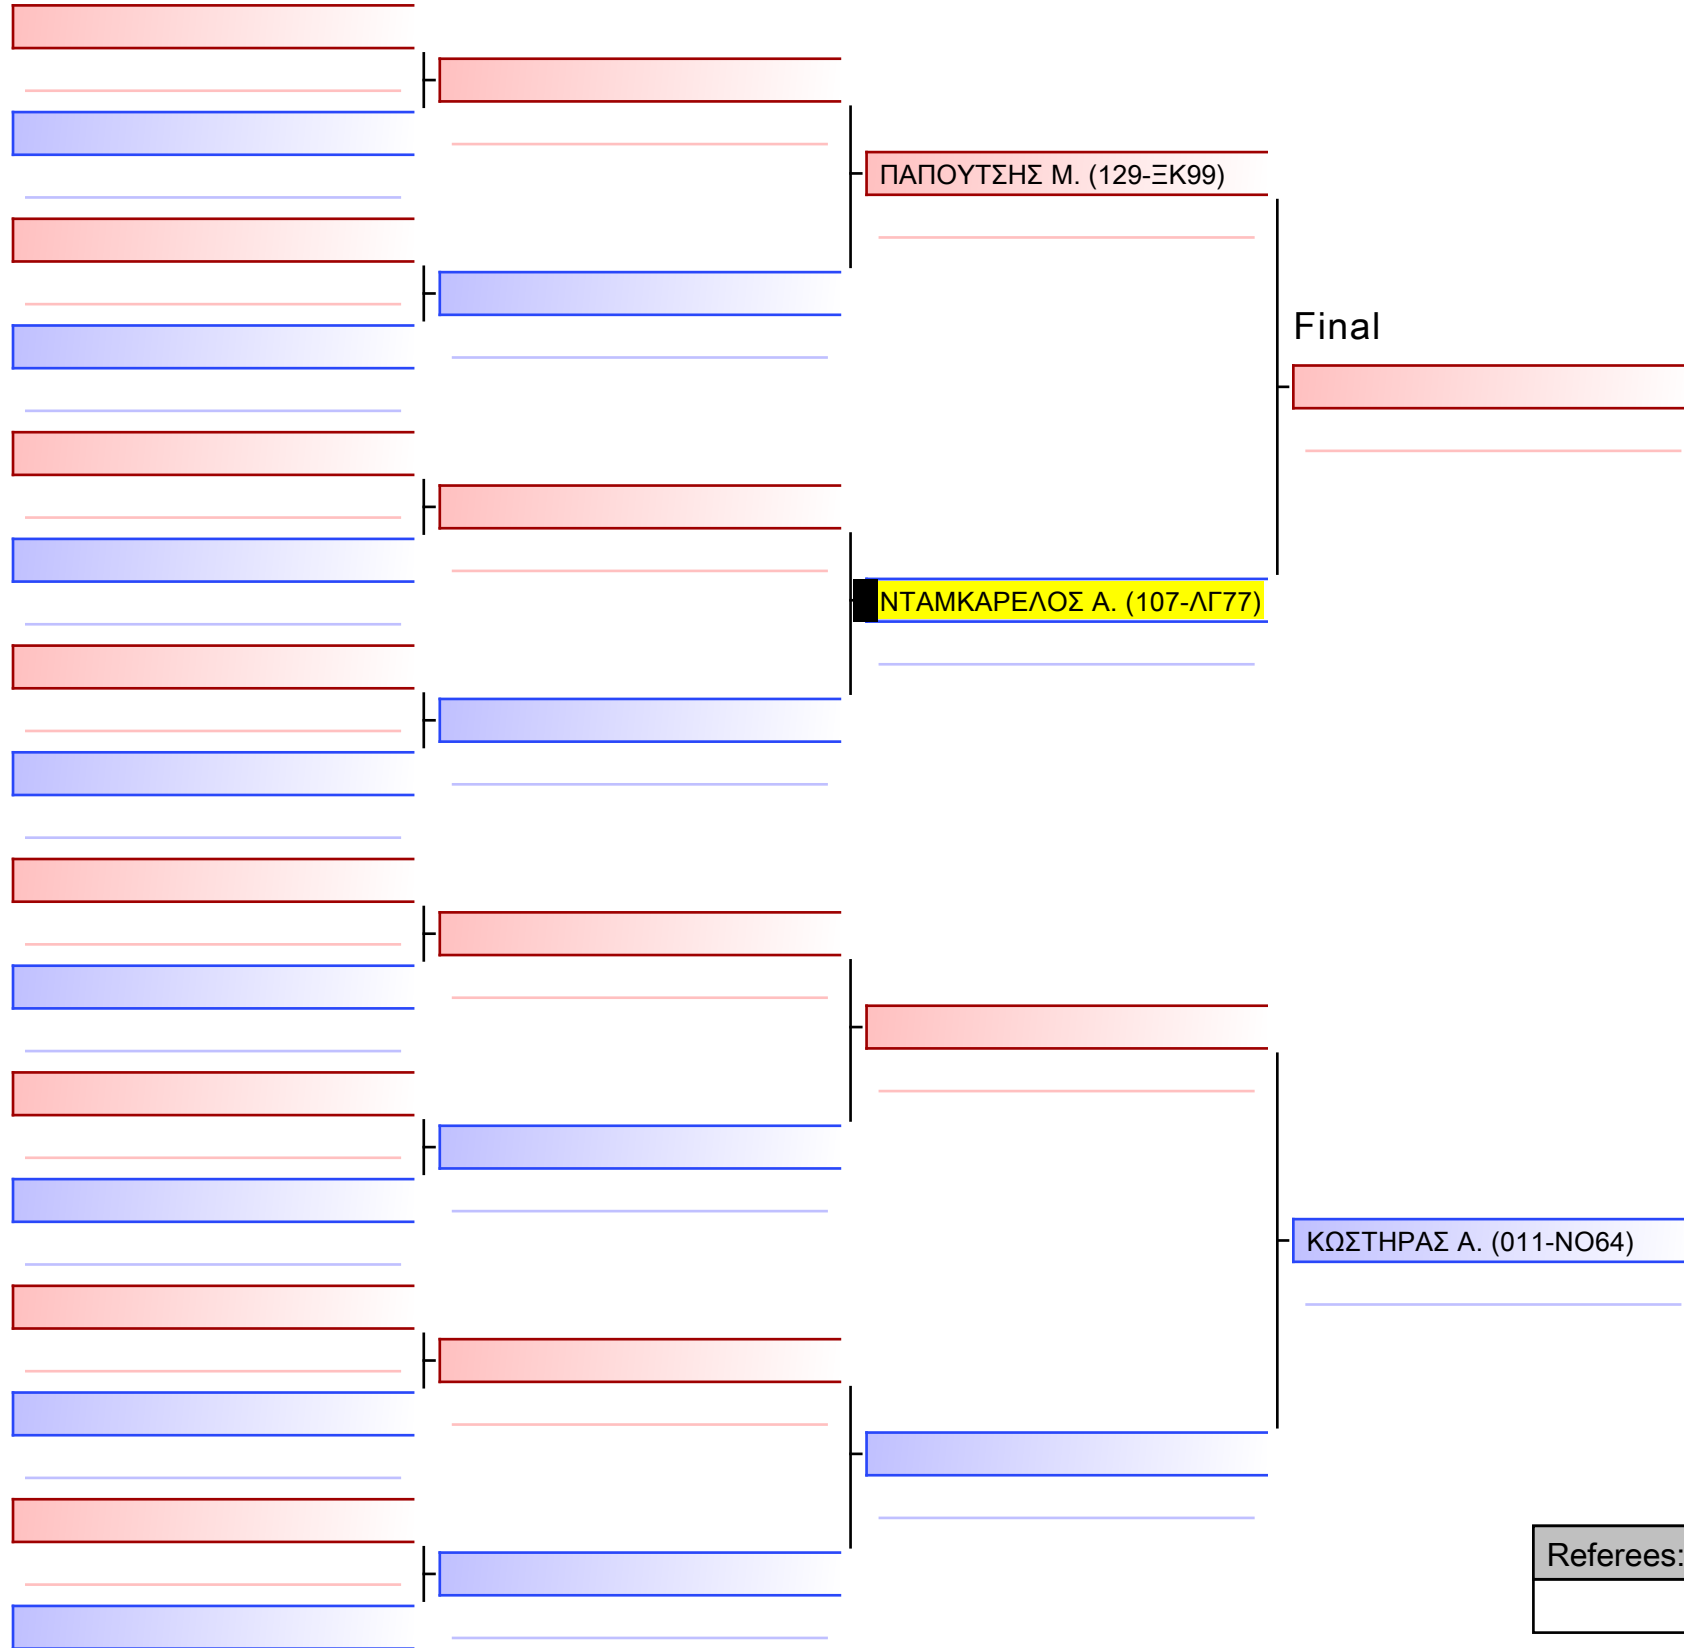

[Original]

Referees:			

Final

**ΚΕΡΑΜΑΣ Κ. (107-ΛΓ77)**

ΚΟΥΣΕ Ρ. (407-ΧΩ64)

[Original]

--

Referees:			

Final

ΑΔΑΜΟΣ Κ. (072-ΞΑ72)

ΜΠΑΓΑΝΑΣ Α. (107-ΛΓ77)

[Original]

--

Referees:			

[Original]

Referees:			

[Original]

Referees:				

[Original]

Referees:			