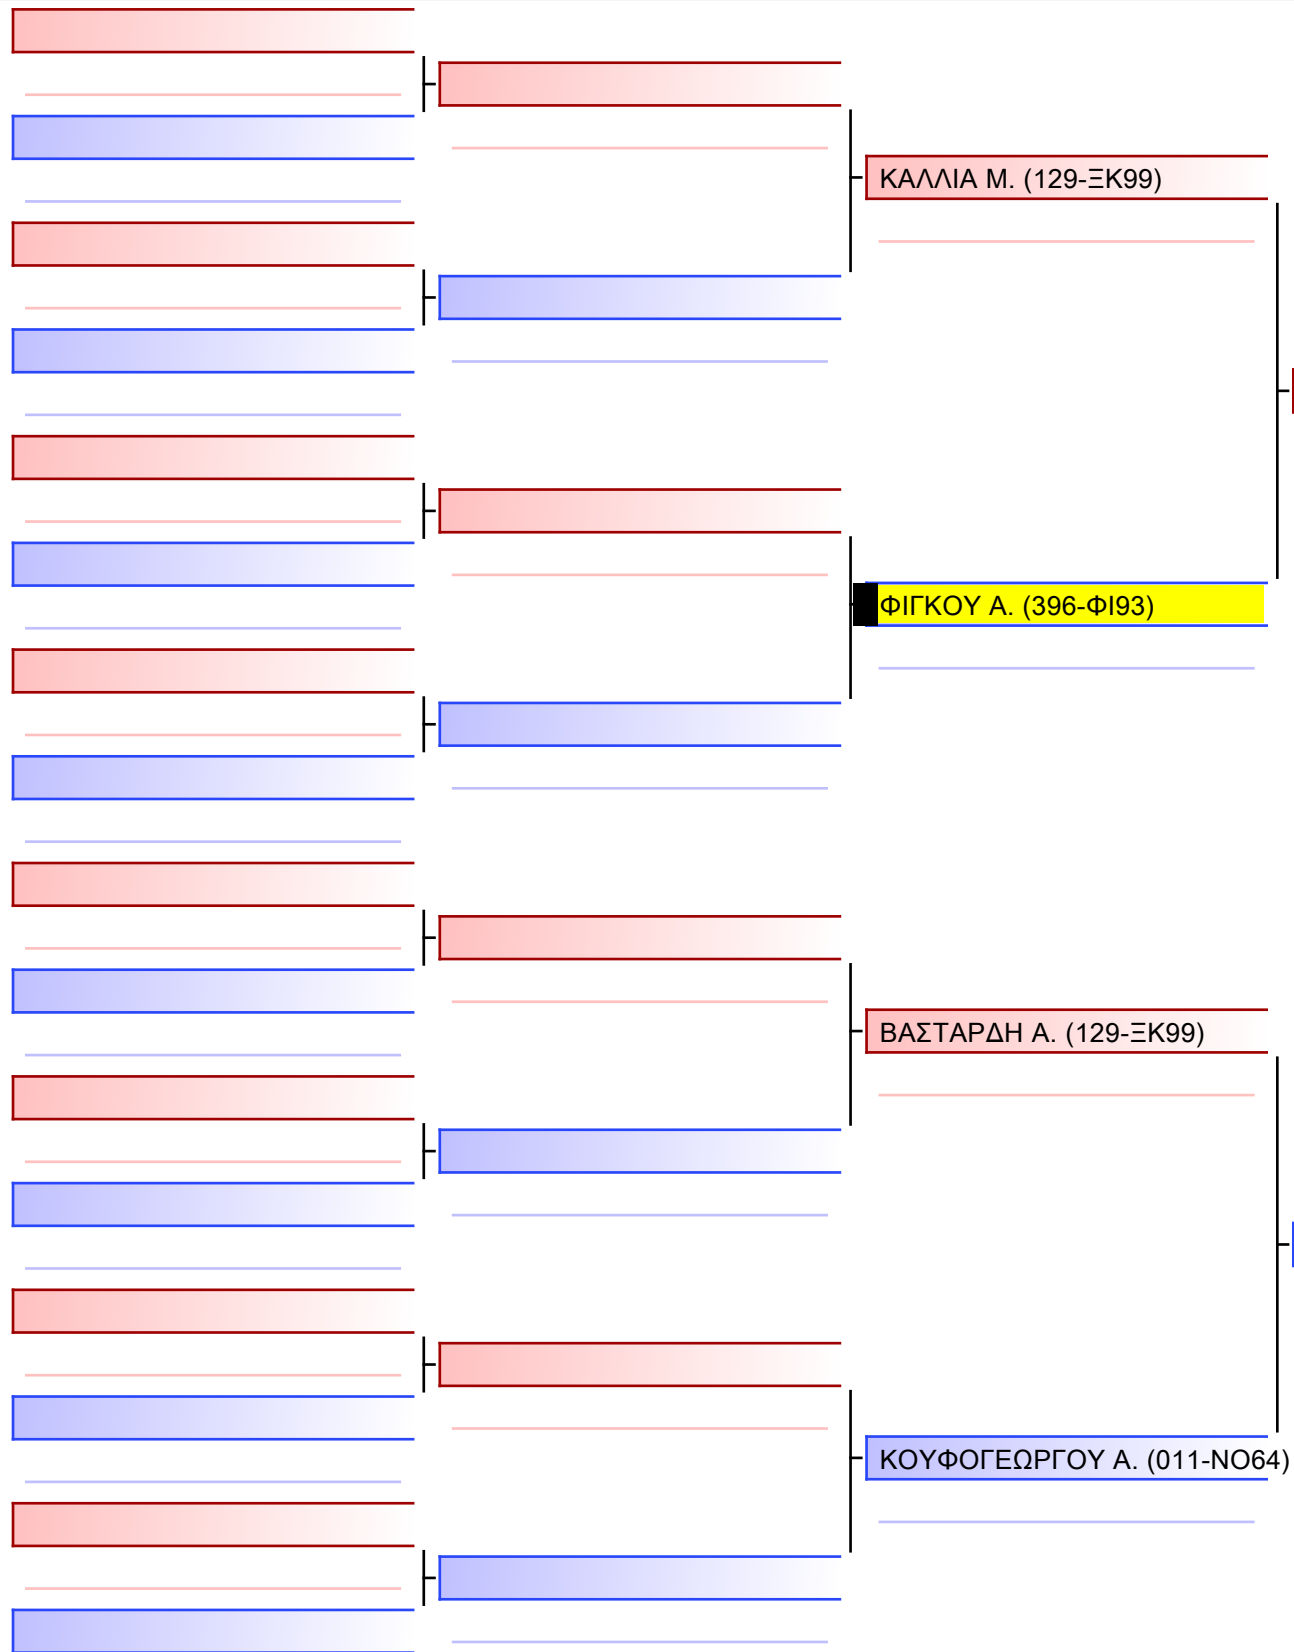

Final

[Original]

Referees: