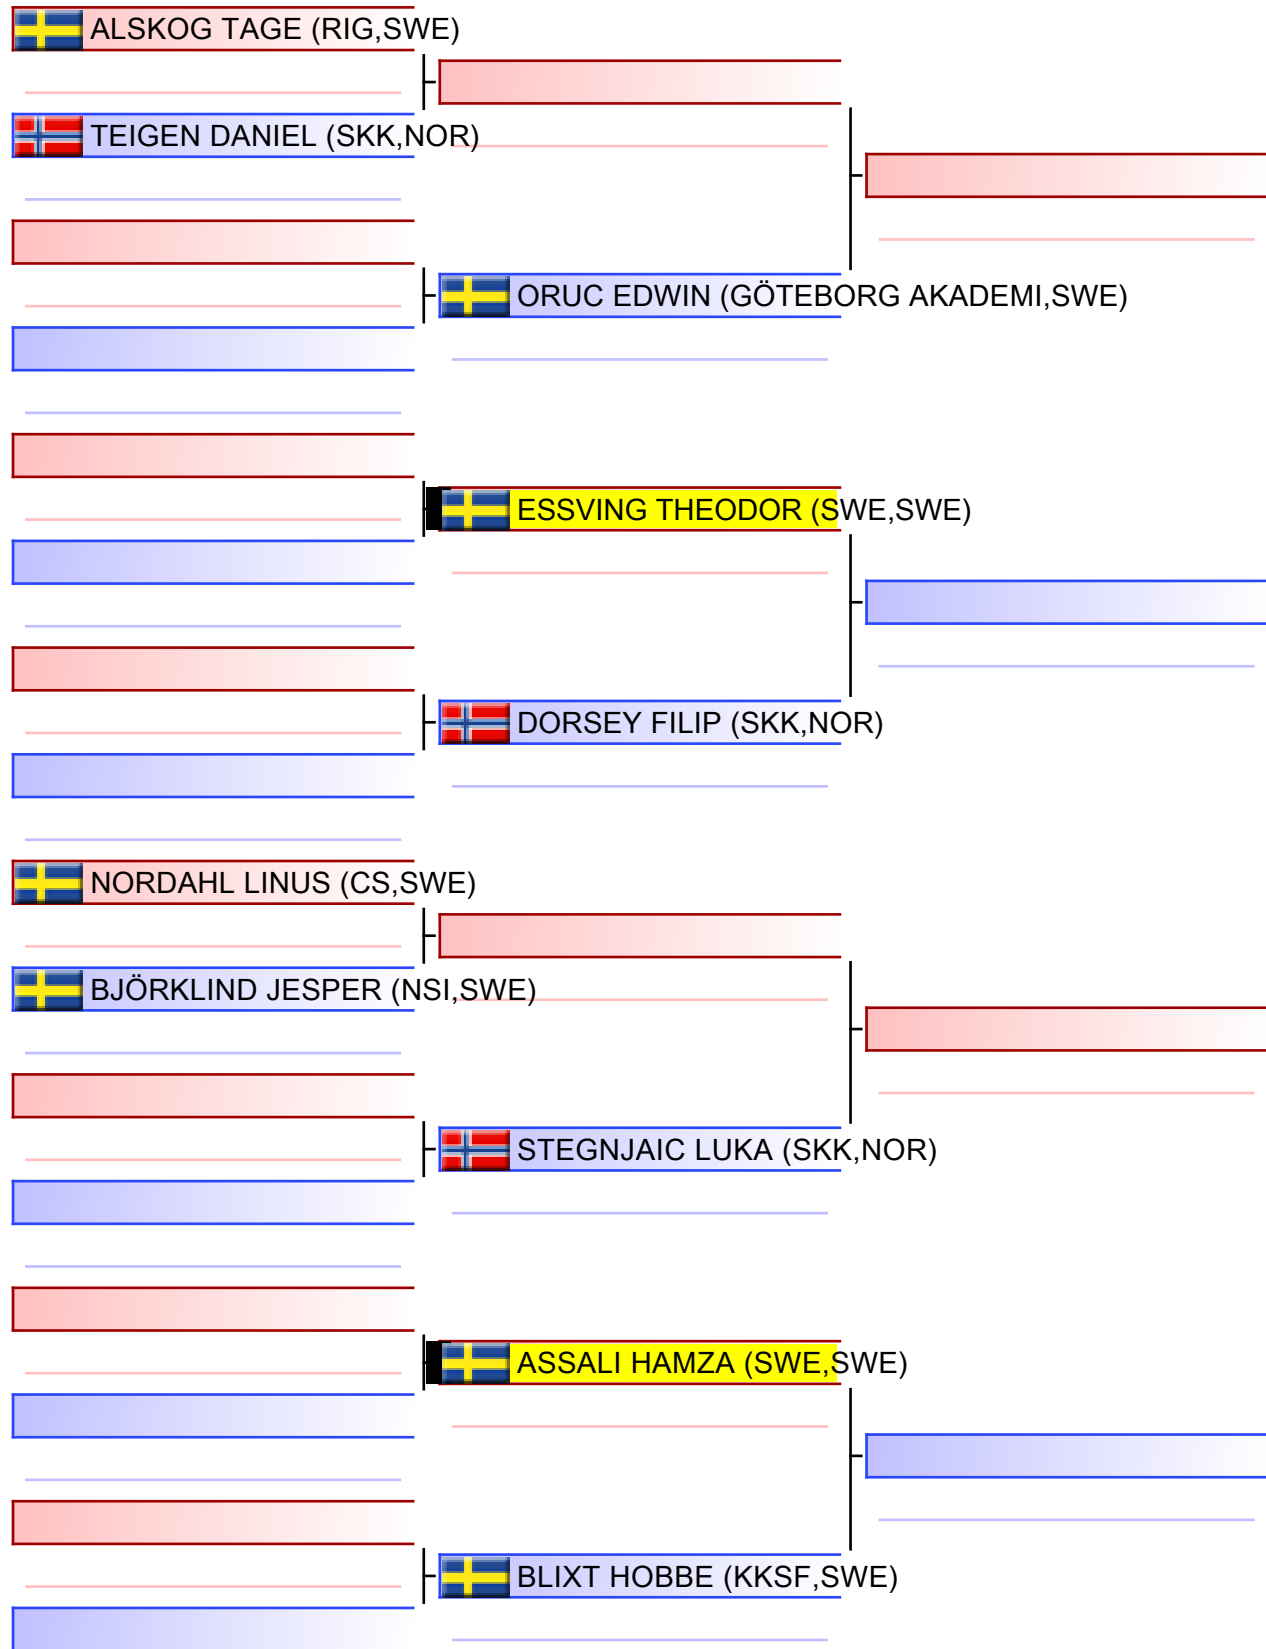

Kumite H Jr + 68 Kg

Heian Cup 2022, Posthornsgatan 6B 656 32 Karlstad, SWE - SWE,SWE

Tatami

Pool
1/1

Final

[Original]

Referees: