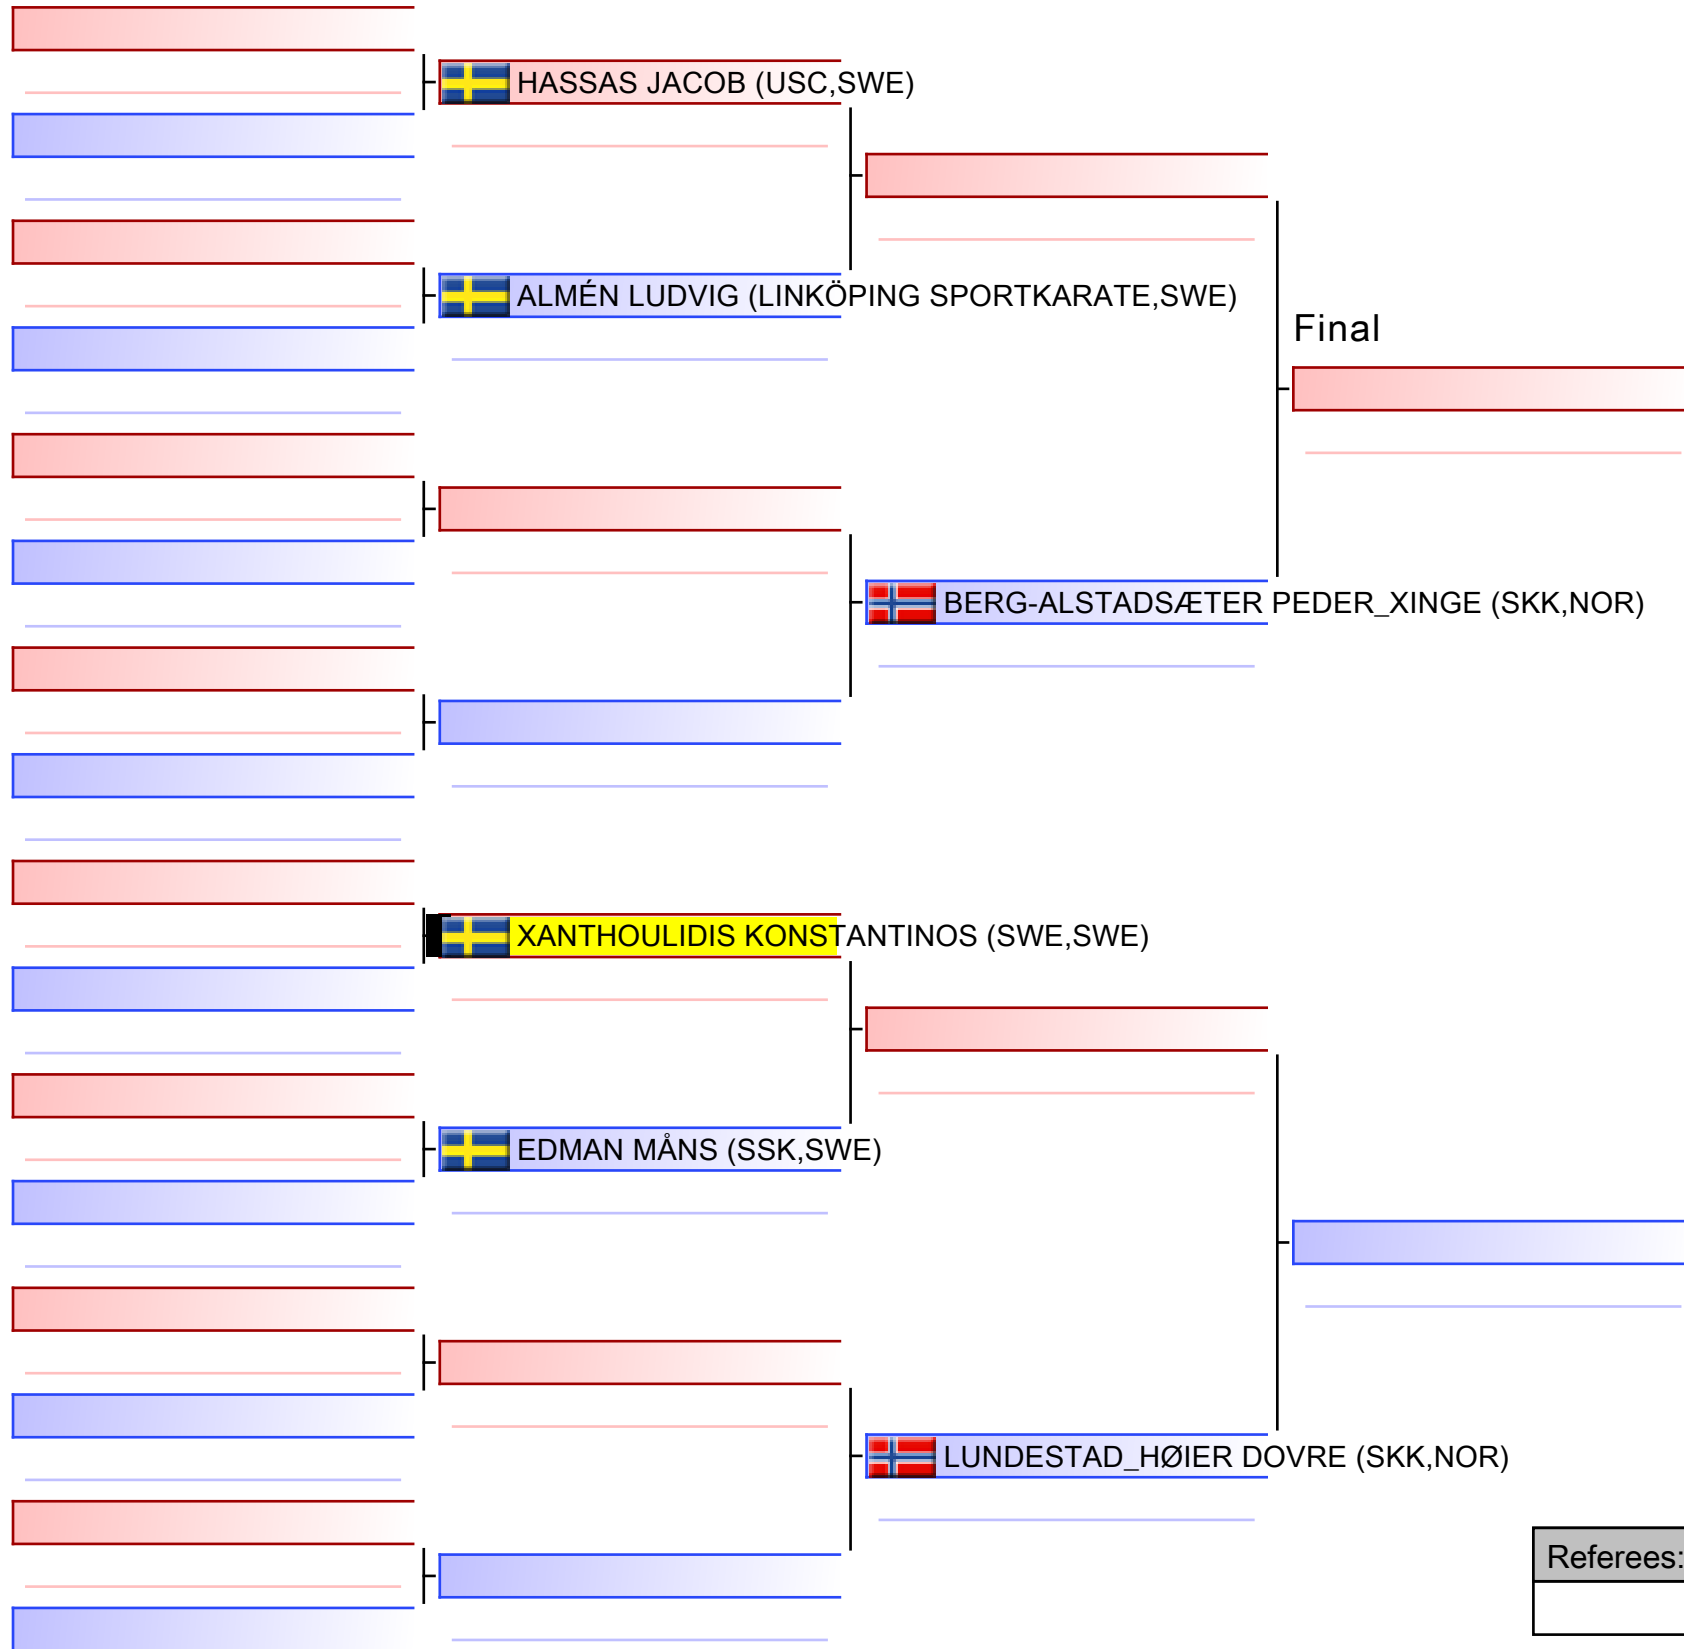

Kumite H Yj - 63 Kg

Heian Cup 2022, Posthornsgatan 6B 656 32 Karlstad, SWE - SWE,SWE

Tatami

Pool

1/1

[Original]

Referees: