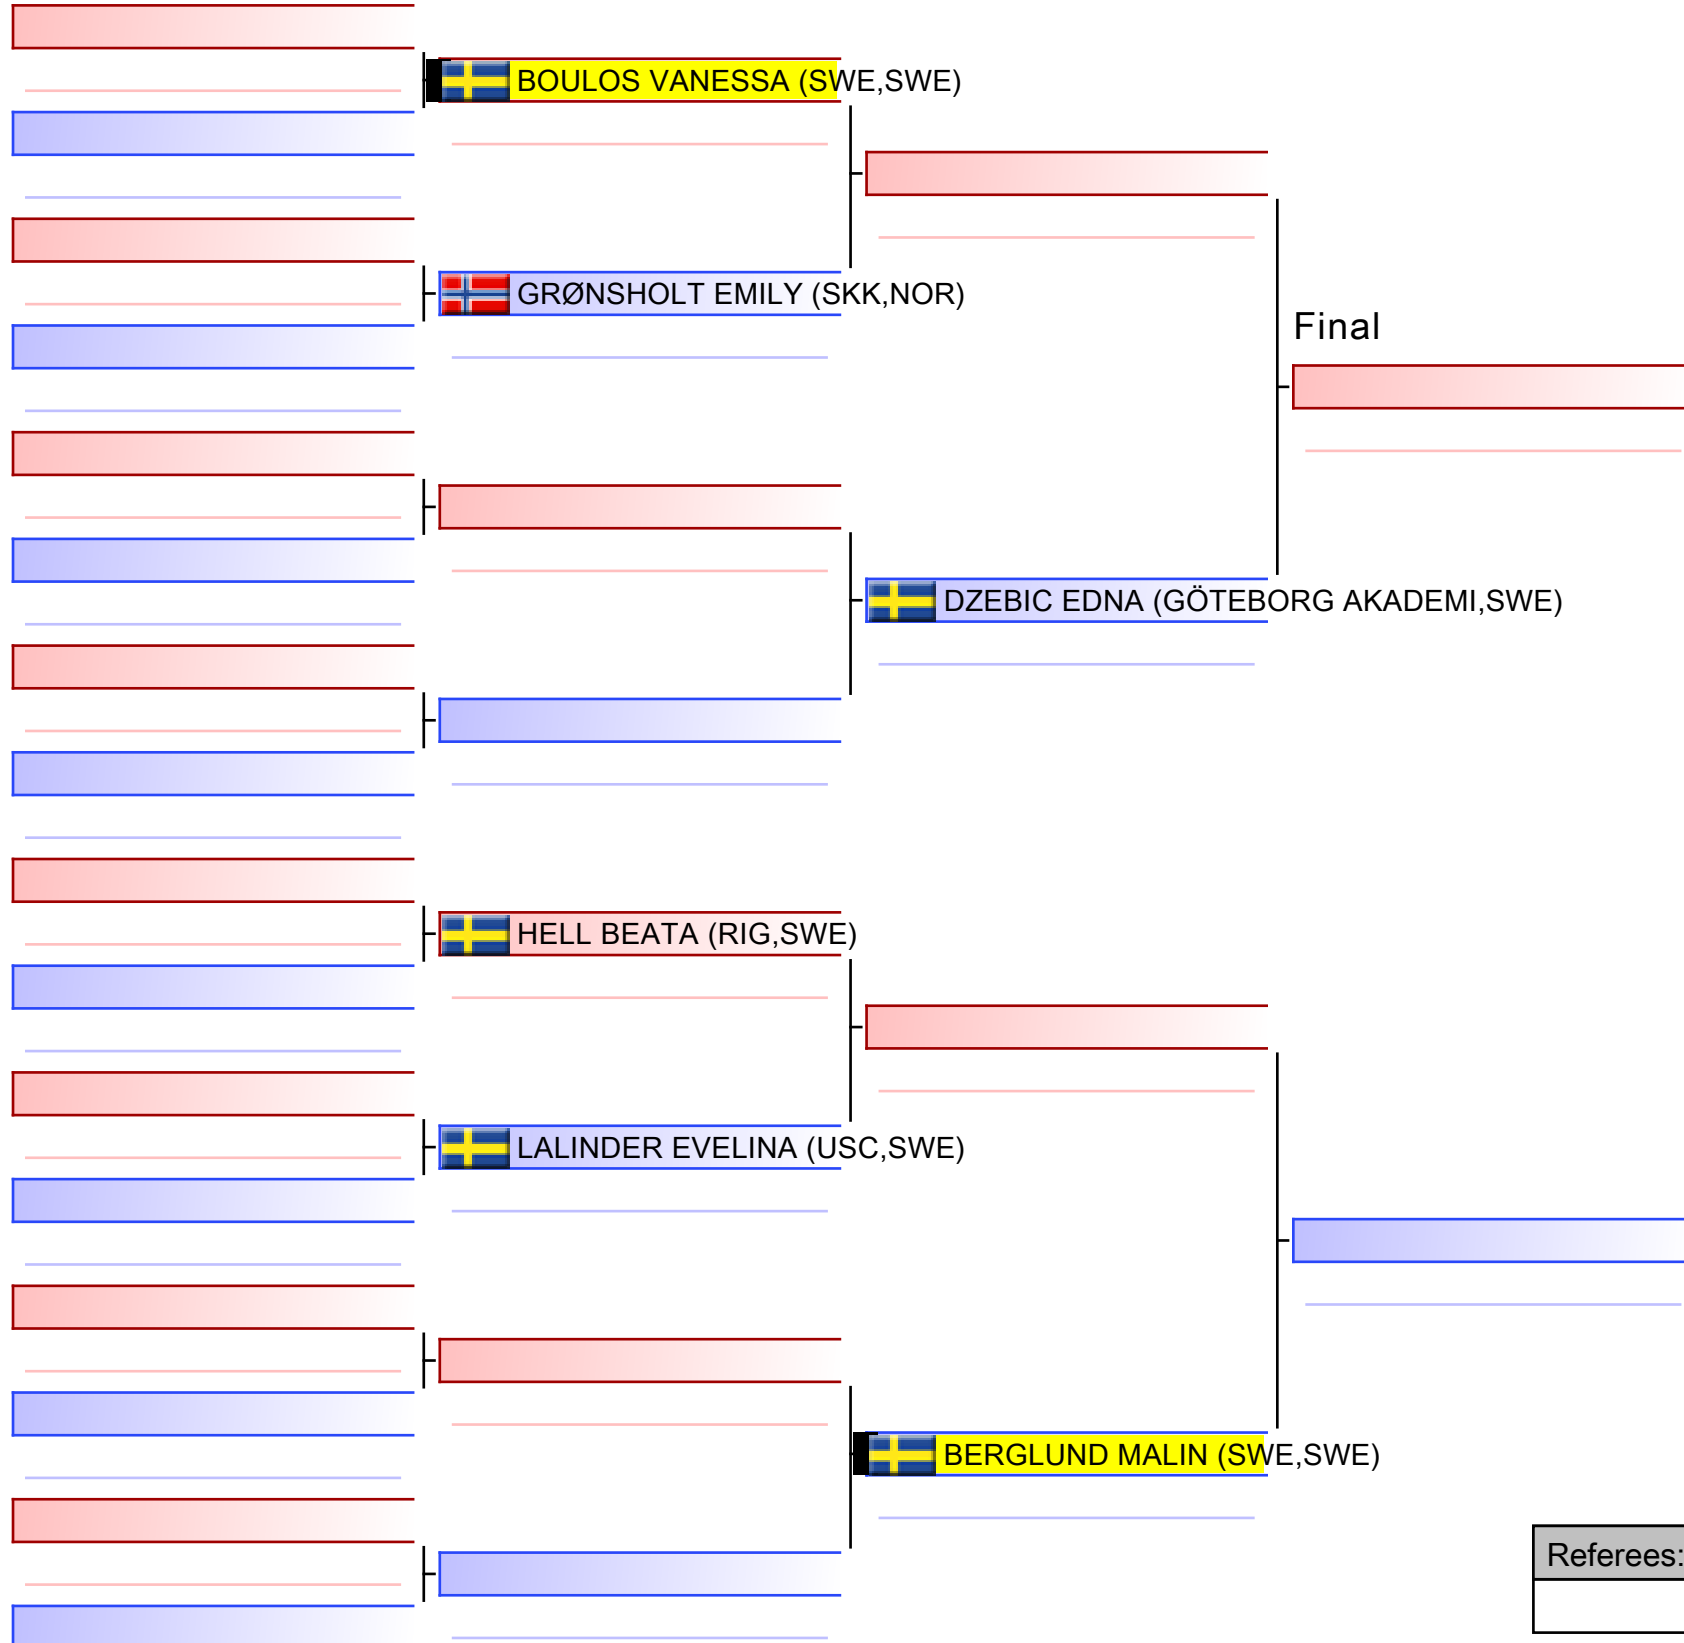

Kumite D Jr - 59 Kg

Heian Cup 2022, Posthornsgatan 6B 656 32 Karlstad, SWE - SWE,SWE

Tatami

Pool

1/1

[Original]

Referees: