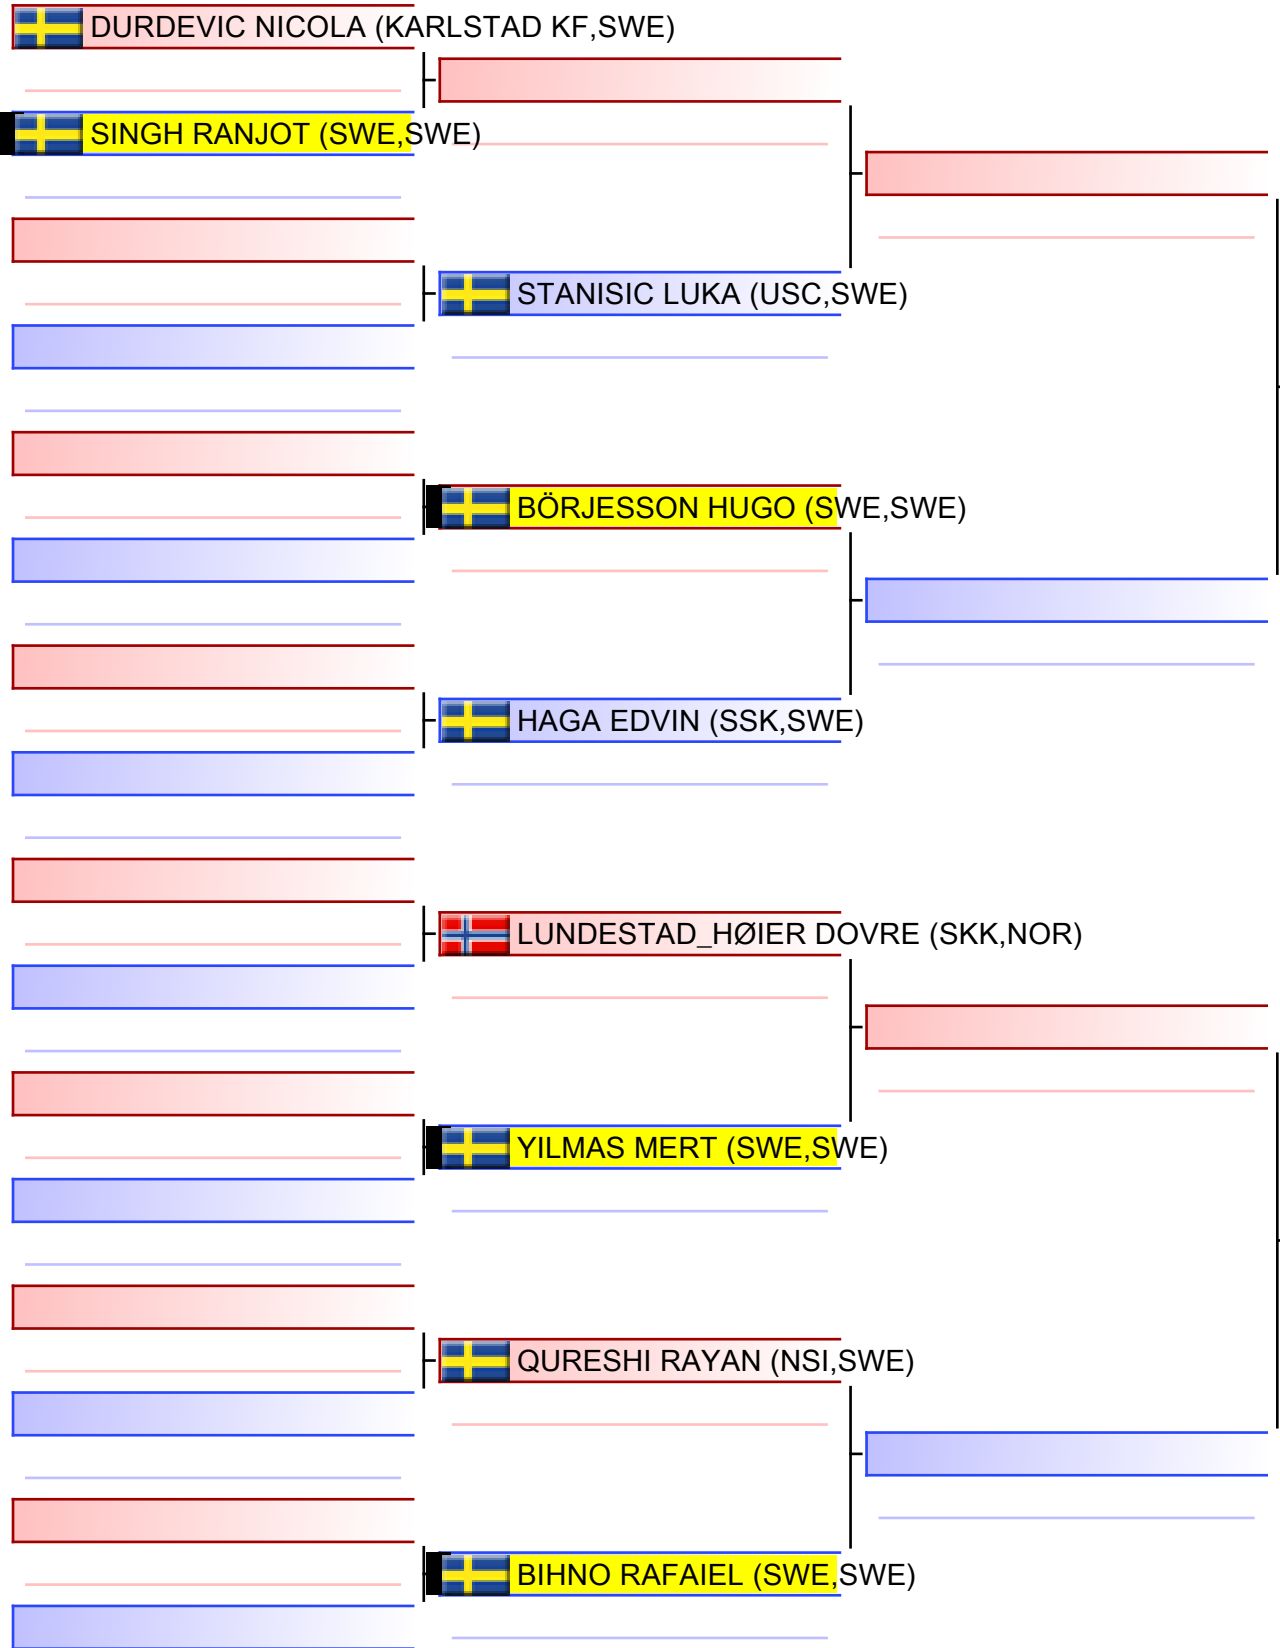

Kumite H Yj + 63 Kg

Heian Cup 2022, Posthornsgatan 6B 656 32 Karlstad, SWE - SWE,SWE

Tatami

Pool
1/1

[Original]

Referees: