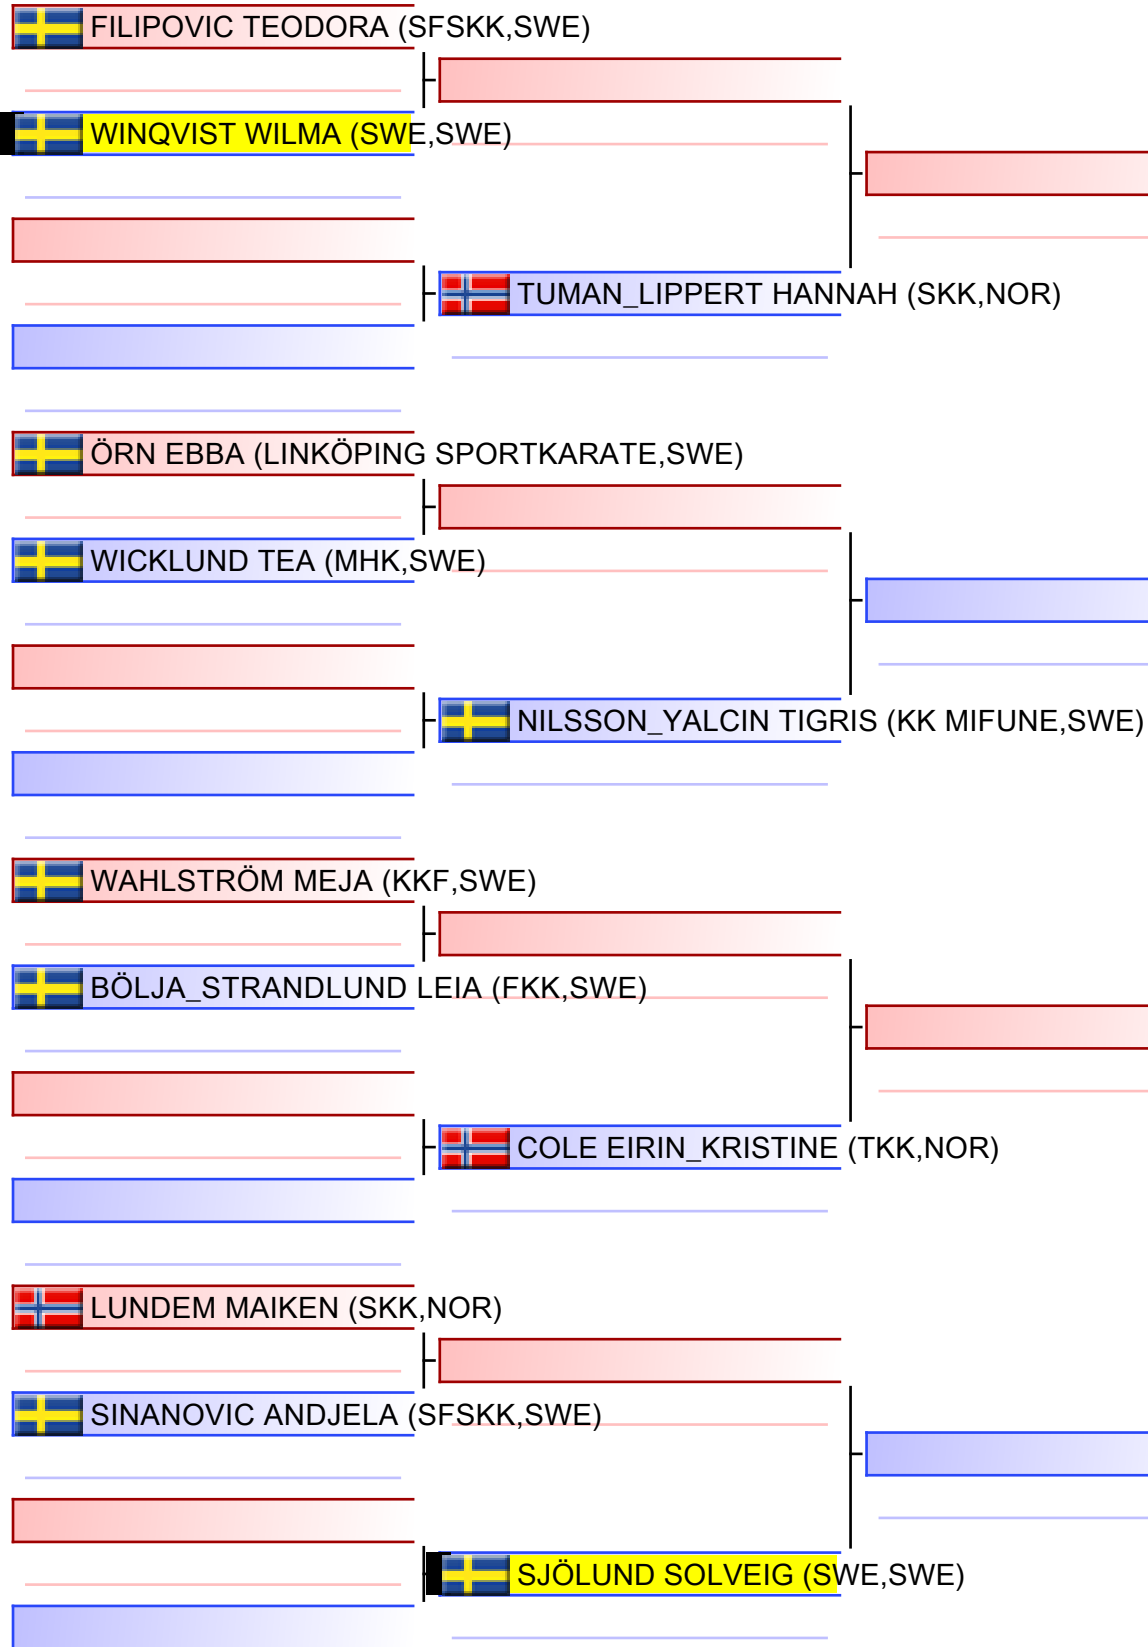

Kumite D YJr + 54 Kg

Heian Cup 2022, Posthornsgatan 6B 656 32 Karlstad, SWE - SWE,SWE

Tatami

Pool

1/1

[Original]

Referees: