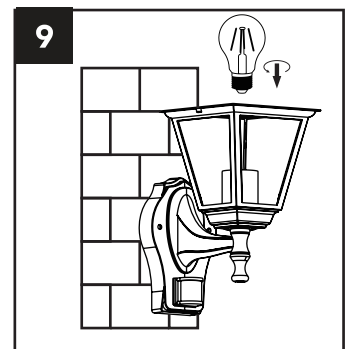

i

Accessori integrati / Built in accessories

Sensore di movimento regolabile / Adjustable motion sensor

ON	10lux
distanza / distance	1-8m
	90°
5 seconds - 5 minutes	

SENS 4m 8m TIME 5 Sec - 5 Min