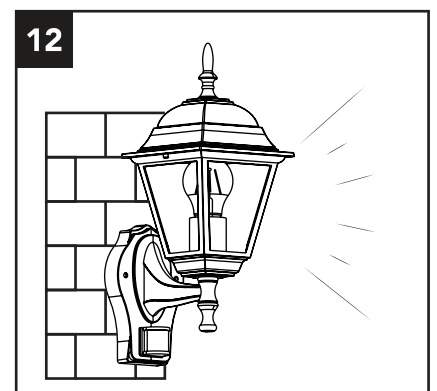

i

Accessori integrati / Built in accessories

Sensore di movimento regolabile / Adjustable motion sensor

ON	10lux
distanza / distance	1-8m
	90°
5 seconds - 5 minutes	

SENS 4m 8m TIME 5 Sec - 5 Min