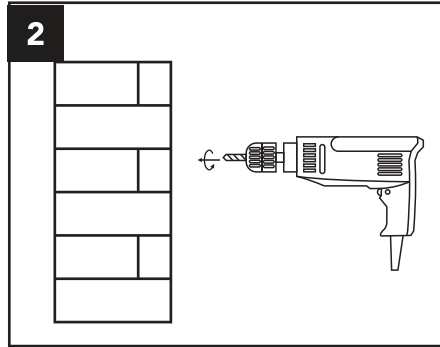

i

Accessori integrati / Built in accessories

Sensore di movimento regolabile / Adjustable motion sensor

ON	10lux
distanza / distance	1-8m
	90°
5 seconds - 5 minutes	

SENS 4m 8m TIME 5 Sec - 5 Min