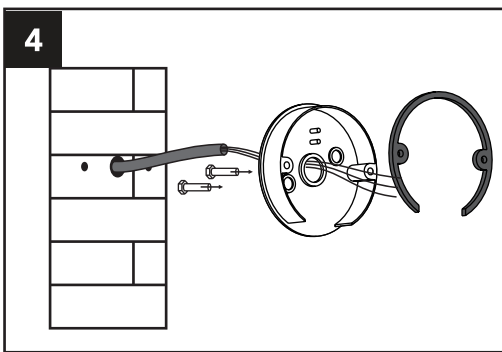

i

Accessori integrati / Built in accessories

Sensore di movimento regolabile / Adjustable motion sensor

ON	10lux
distanza / distance	1-8m
	90°
5 seconds - 5 minutes	

SENS 4m 8m TIME 5 Sec - 5 Min