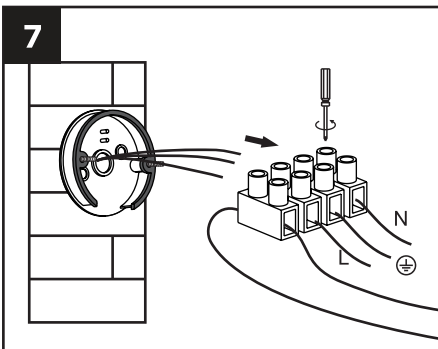

i

Accessori integrati / Built in accessories

Sensore di movimento regolabile / Adjustable motion sensor

ON	10lux
distanza / distance	1-8m
	90°
5 seconds - 5 minutes	

SENS 4m 8m TIME 5 Sec - 5 Min