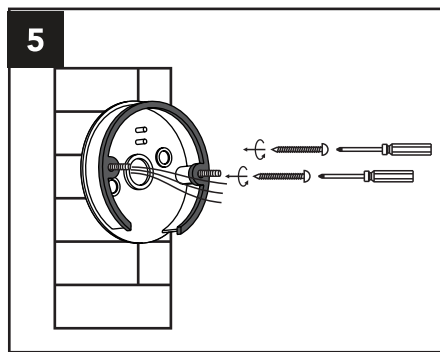

i

Accessori integrati / Built in accessories

Sensore di movimento regolabile / Adjustable motion sensor

ON	10lux
distanza / distance	1-8m
	90°
5 seconds - 5 minutes	

SENS 4m 8m TIME 5 Sec - 5 Min