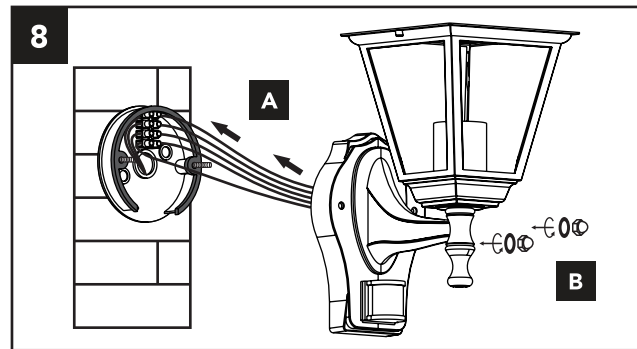

i

Accessori integrati / Built in accessories

Sensore di movimento regolabile / Adjustable motion sensor

ON	10lux
distanza / distance	1-8m
	90°
5 seconds - 5 minutes	

SENS 4m 8m TIME 5 Sec - 5 Min