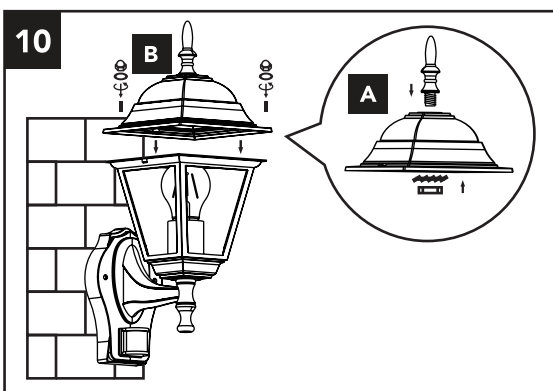

i

Accessori integrati / Built in accessories

Sensore di movimento regolabile / Adjustable motion sensor

ON	10lux
distanza / distance	1-8m
	90°
5 seconds - 5 minutes	

SENS 4m 8m TIME 5 Sec - 5 Min