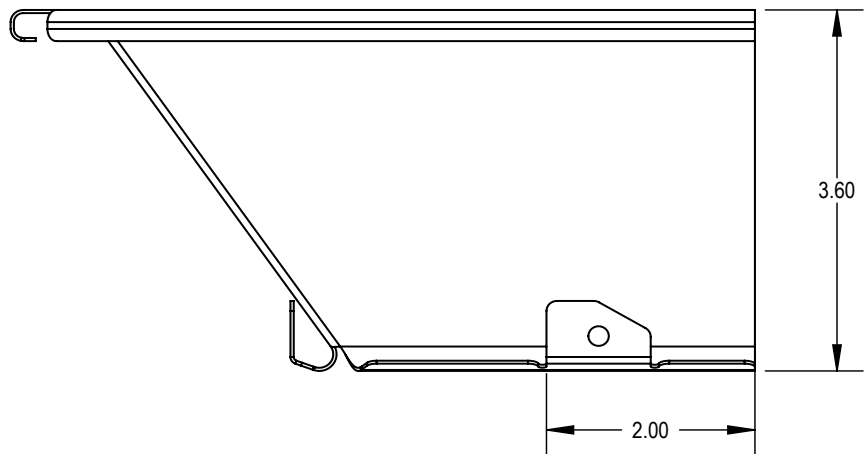

# CONTOUR INNER CORNER CAP

ITEM NO	DESCRIPTION	QTY IN KIT
1	CONTOUR INSIDE CORNER CAP	1

Part Number	Description
CTR-IN-01-B1	CONTOUR CORNER CAP, INSIDE

1) Contour Corner Cap, Inner

Property	Value
Material	6000 Series Aluminum
Finish	Black