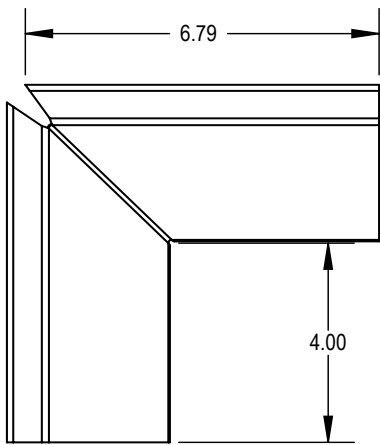

# CONTOUR INNER CORNER CAP

ITEM NO	DESCRIPTION	QTY IN KIT
1	CONTOUR INSIDE CORNER CAP	1

Part Number	Description
CTR-IN-01-B1	CONTOUR CORNER CAP, INSIDE

1) Contour Corner Cap, Inner

Property	Value
Material	6000 Series Aluminum
Finish	Black