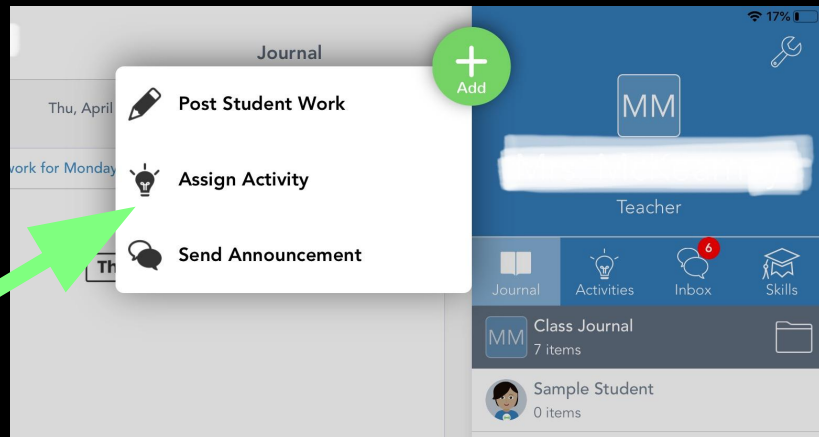

Using the Activity Library

Seesaw

Seesaw

- 1 sign into seesaw
- 2 select the class you want to work on

1

Click on the green plus sign

2

Click on 'Assign Activity'