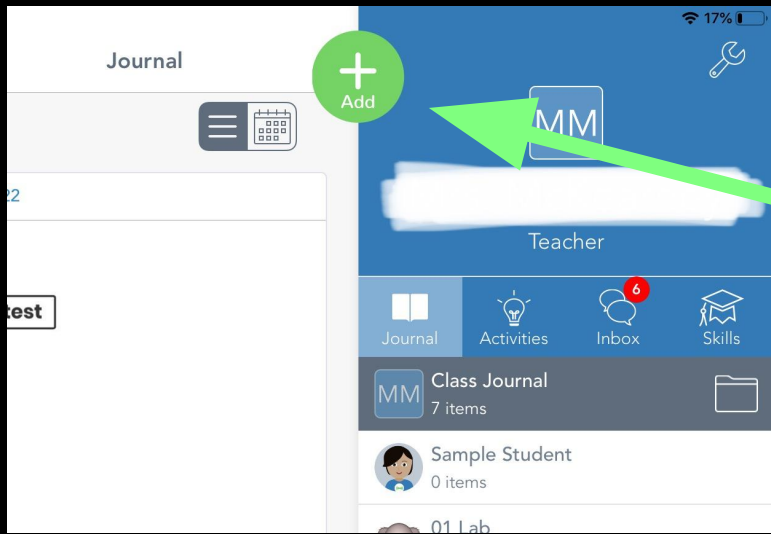

Using the Activity Library

Seesaw

Seesaw

- 1 sign into seesaw
- 2 select the class you want to work on

1

Click on the green plus sign

2

Click on 'Assign Activity'