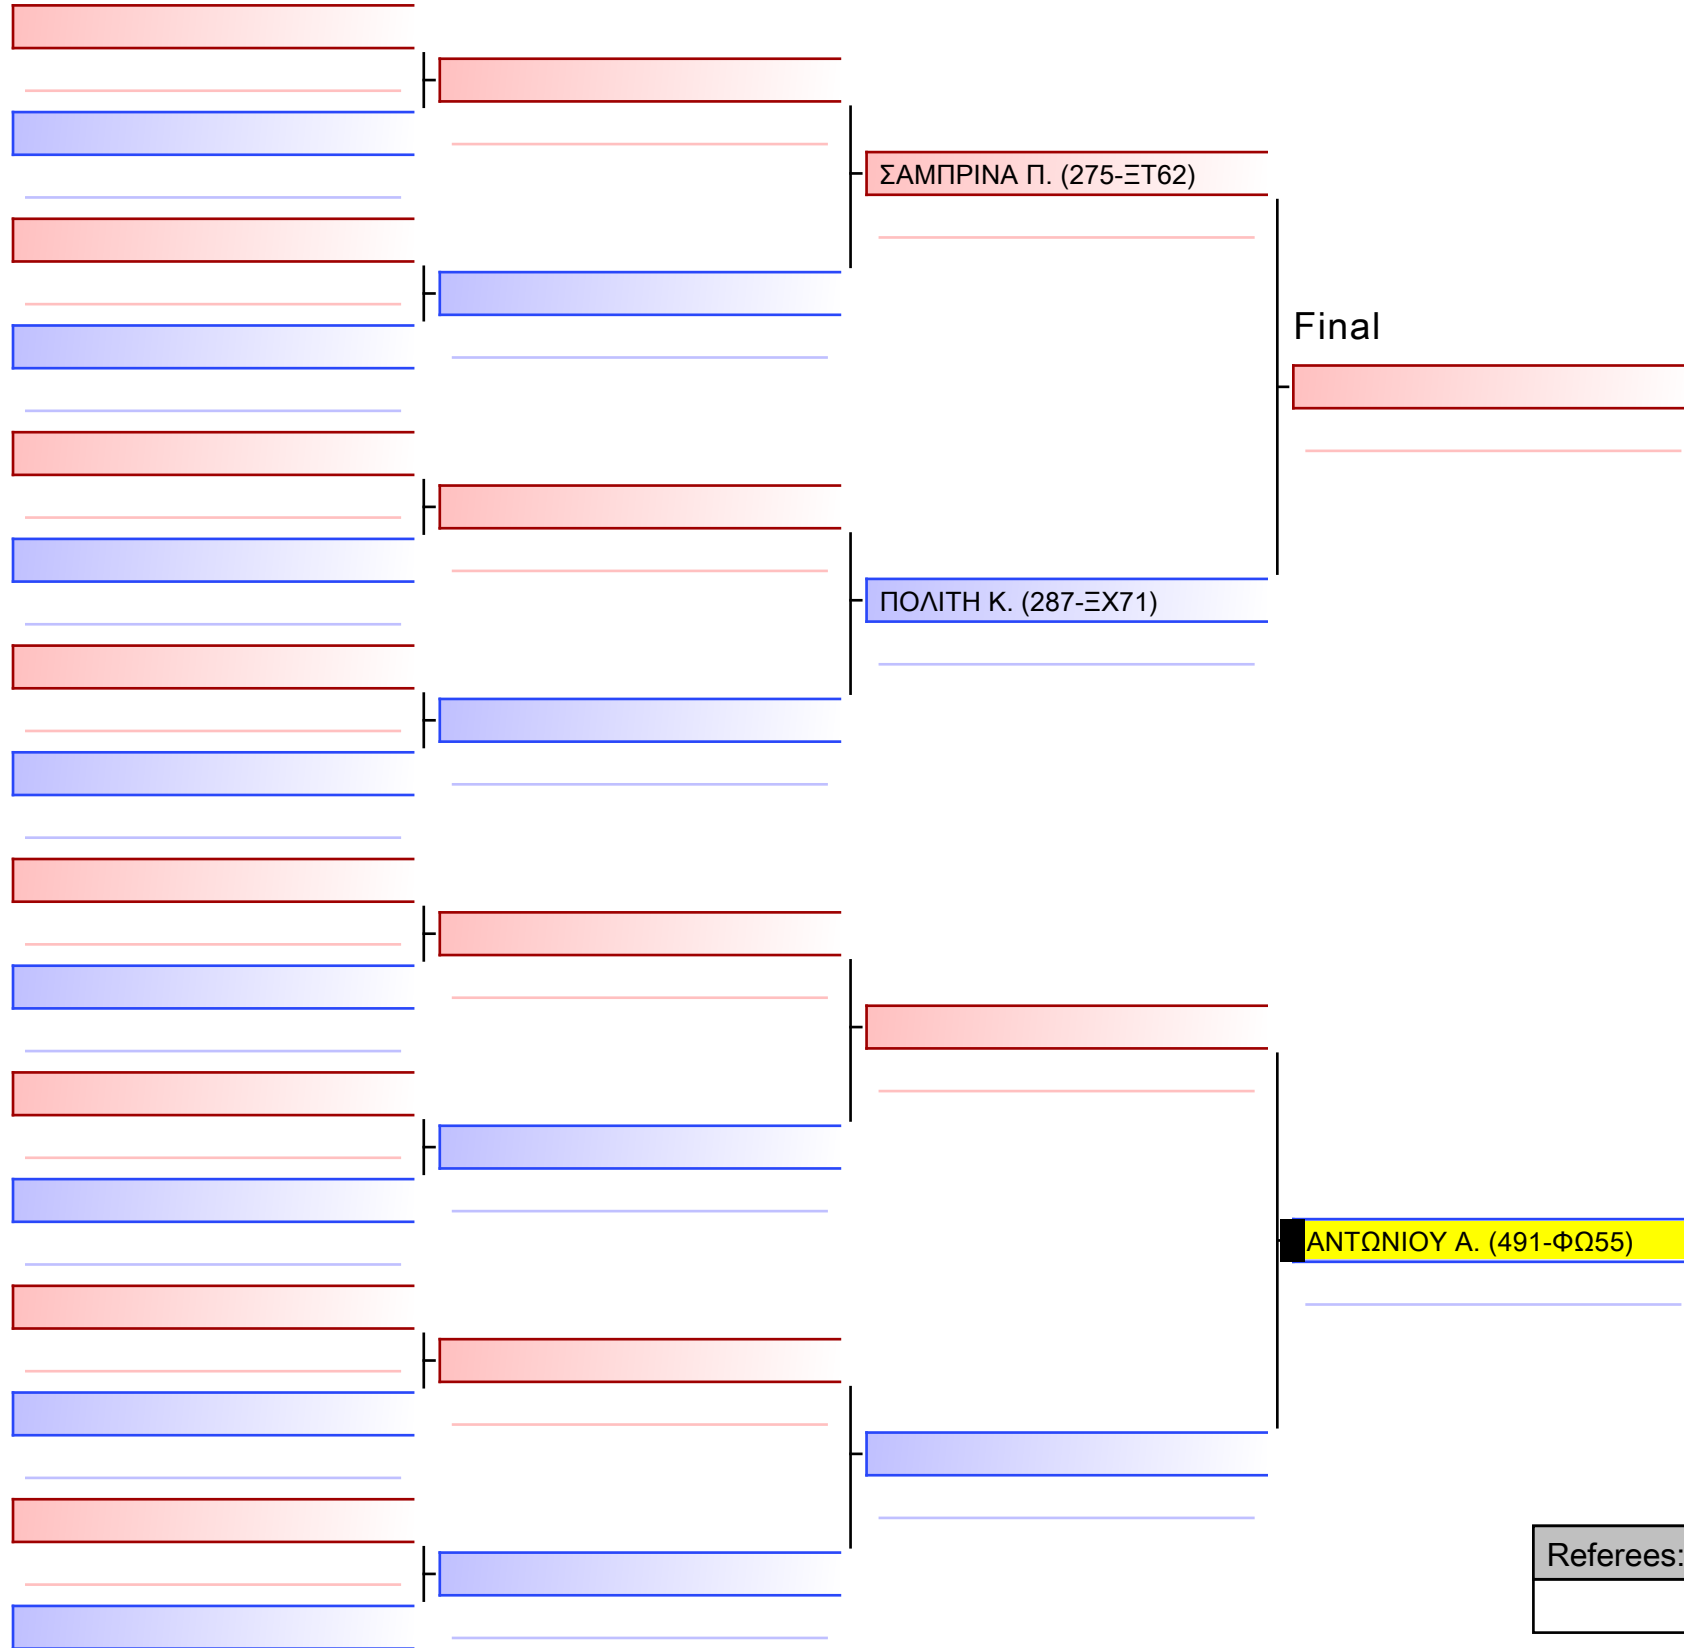

[Original]

Referees: