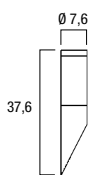

1 Art. I-ST042
APPLIQUE ADEN
ACCIAIO INOX
VETRO OPALE
IP44 1XE27 60W
8031421351084