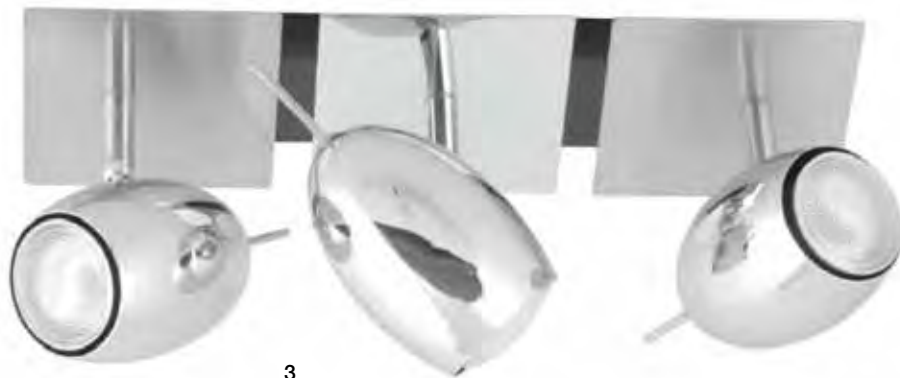

3 Art. SPOT-T3-A-01
SPOT FLUO 3L
CROMO SATINATO
3XGU10 11W **INCLUSE**
8031414088041

3