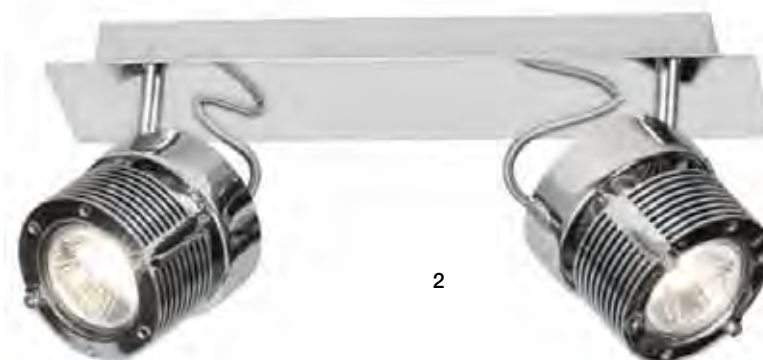

4 Art. SPOT-MADRID-PL4
SPOT MADRID 4L
NIKEL CROMO
4XGU10 11W **INCLUSE**
8031418761056

1

4

3

2

1 Art. SPOT-BASILEA-1
 SPOT BASILEA 1L
 NIKEL CROMO
 1XGU10 50W **INCLUSA**
 8031418771055

2 Art. SPOT-BASILEA-2
 SPOT BASILEA 2L
 NIKEL CROMO
 2XGU10 50W **INCLUSE**
 8031420331070