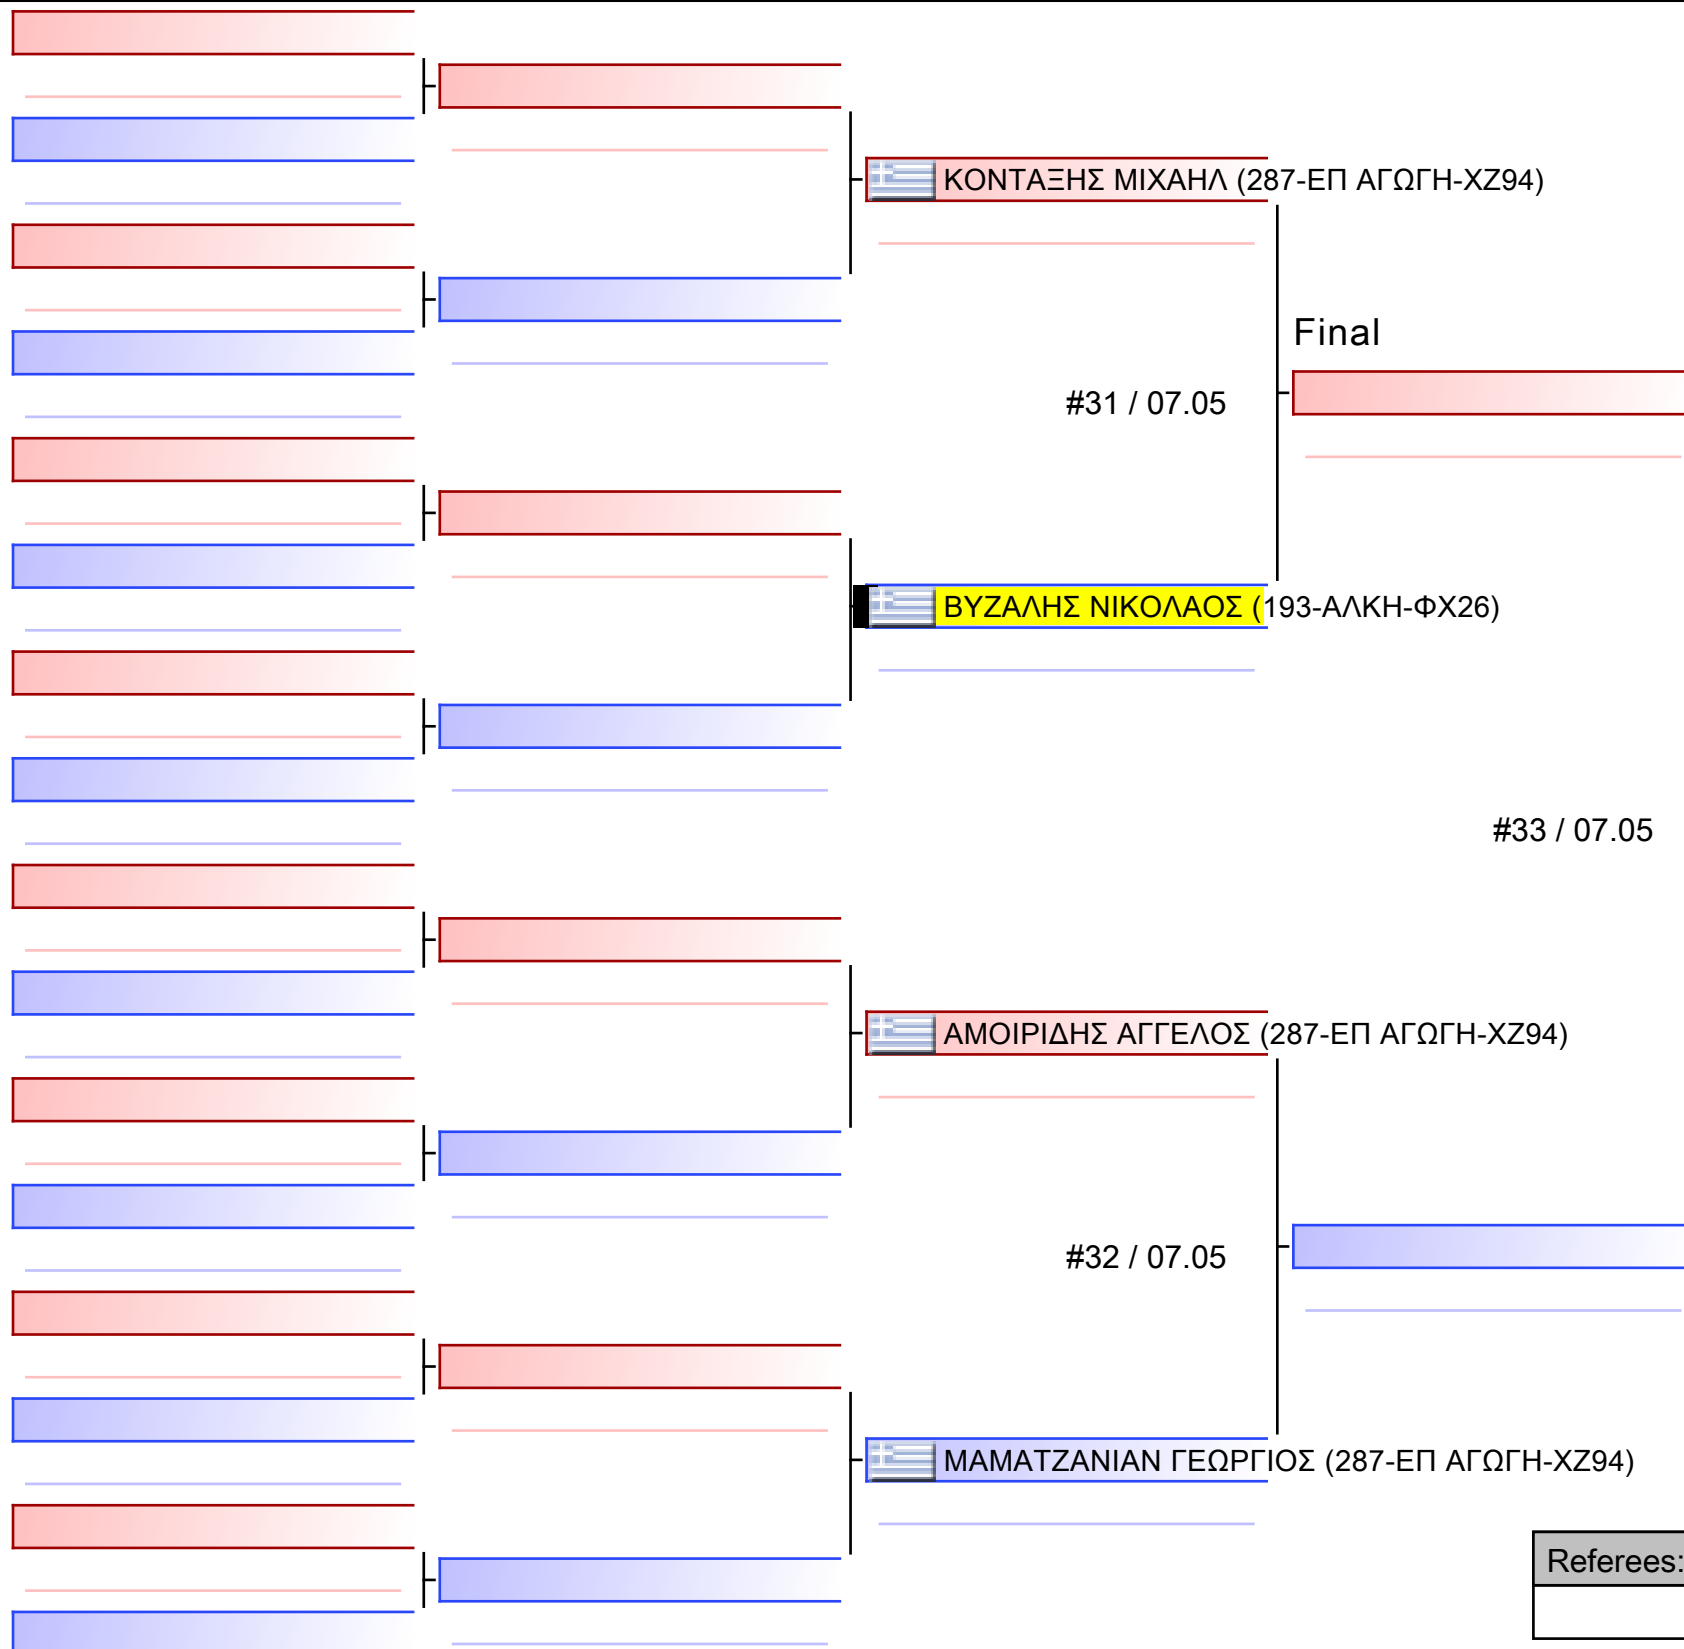

www.sportdata.org

[Original]

Referees: