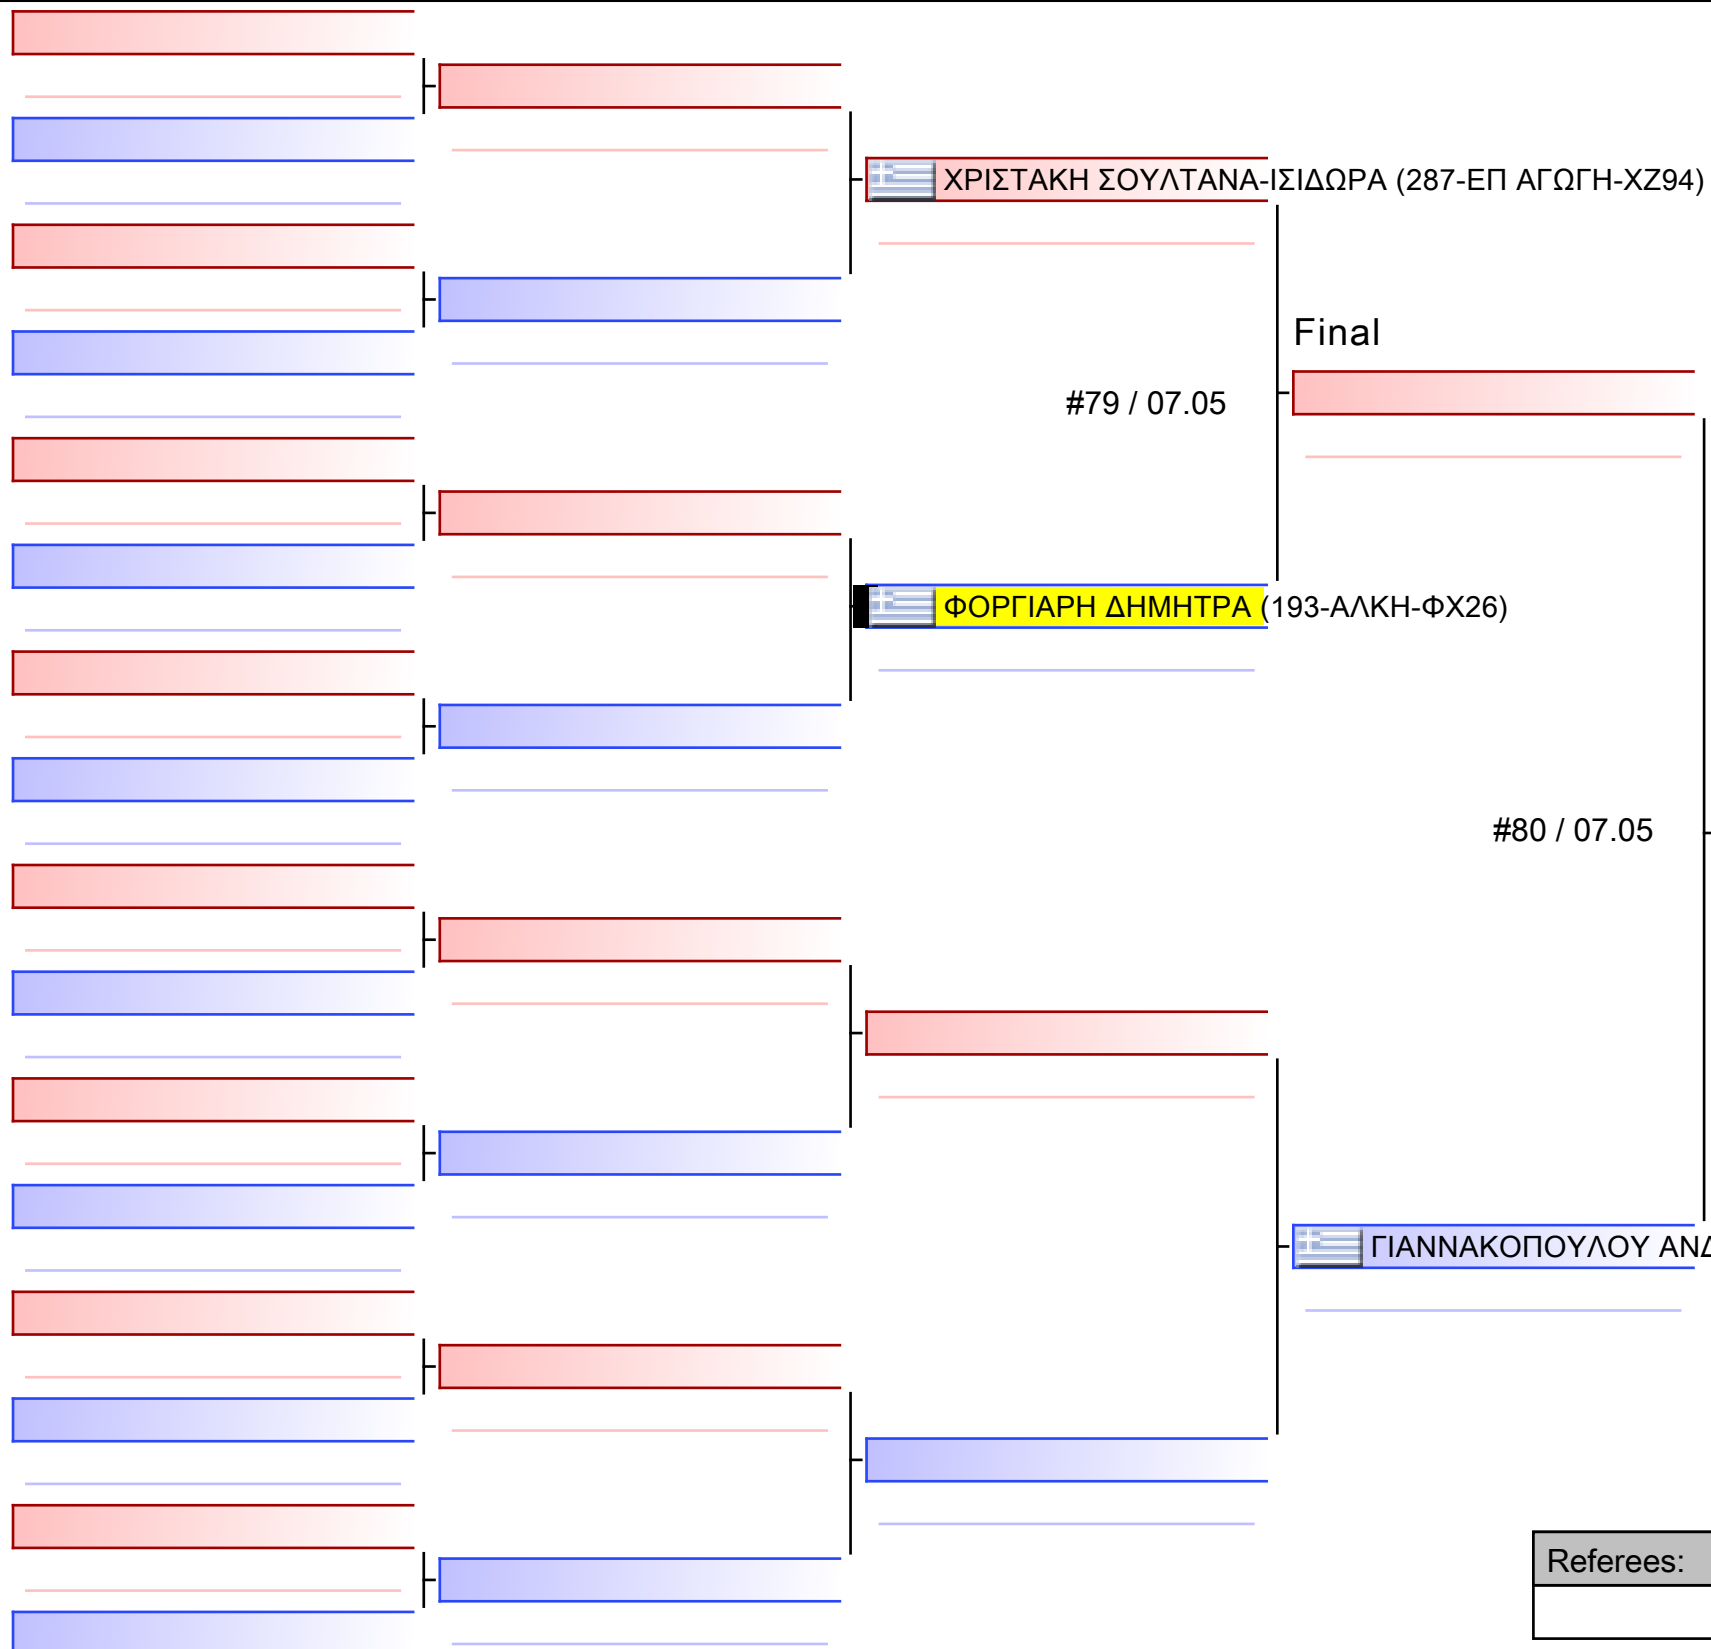

[Original]

Referees:			

[Original]

Referees:			

[Original]

Referees:			

Final

ΚΑΜΤΣΙΟΥΡΗΣ ΠΑΝΑΓΙΩΤΗΣ (193-ΑΛΚΗ-ΦΧ26)

#130 / 07.05

[Original]

ΚΑΙΣΑΡΙΔΗΣ ΒΑΣΙΛΕΙΟΣ (196-ΚΕΝΤΑΥΡΟΣ-ΦΧ39)

Referees:			

[Original]

Referees:			

[Original]

Referees:			