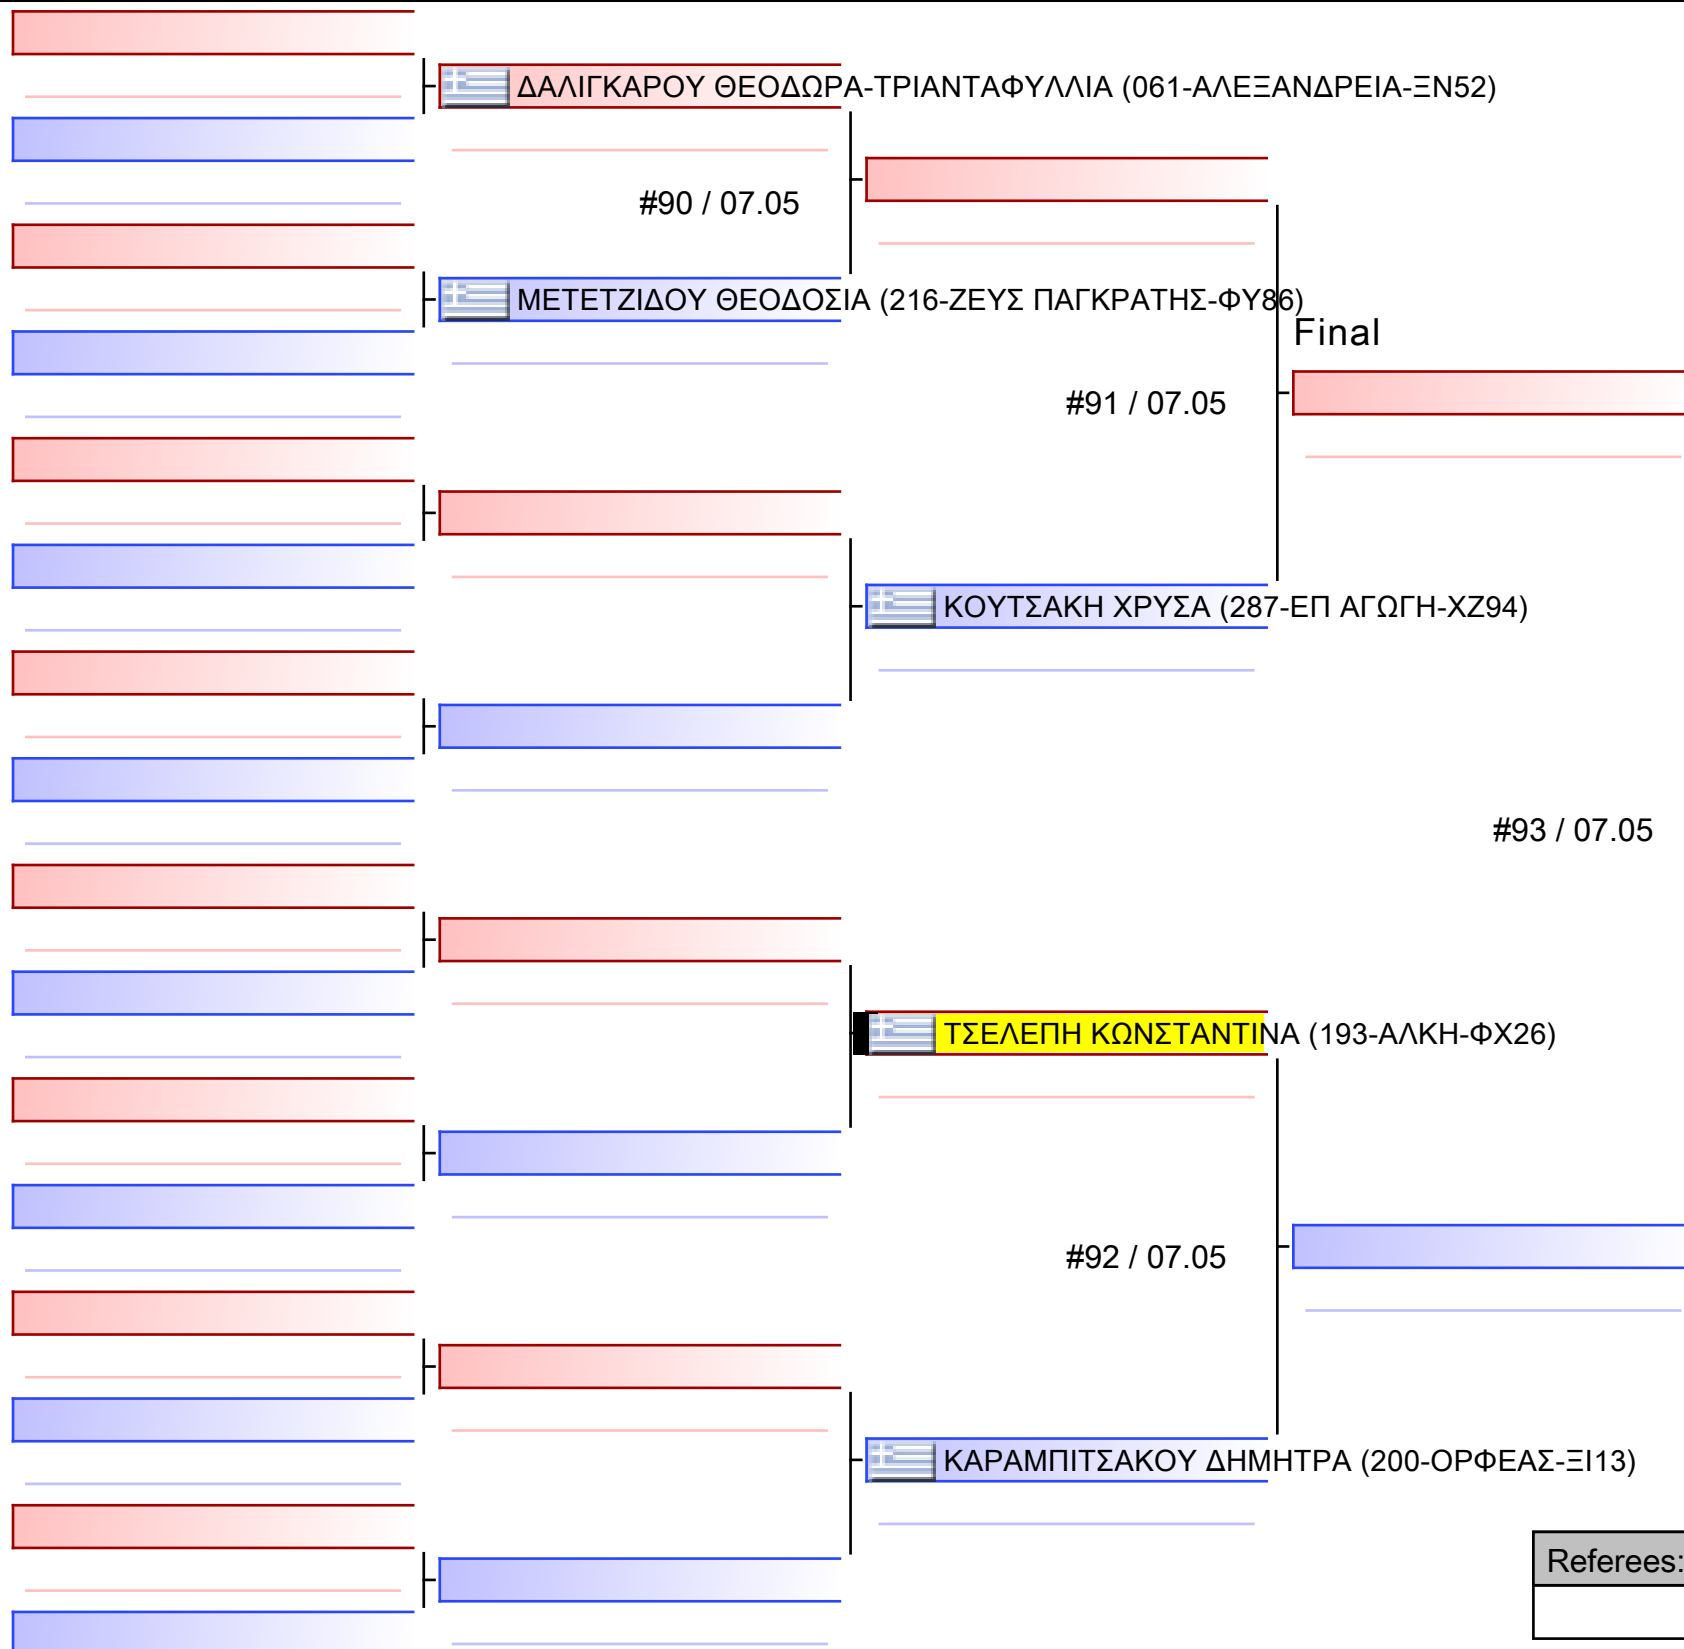

[Original]

Referees:			

[Original]

Referees:			

[Original]

Referees:			

Final

ΚΑΜΤΣΙΟΥΡΗΣ ΠΑΝΑΓΙΩΤΗΣ (193-ΑΛΚΗ-ΦΧ26)

#130 / 07.05

[Original]

ΚΑΙΣΑΡΙΔΗΣ ΒΑΣΙΛΕΙΟΣ (196-ΚΕΝΤΑΥΡΟΣ-ΦΧ39)

Referees:			

[Original]

Referees:			

[Original]

Referees:			