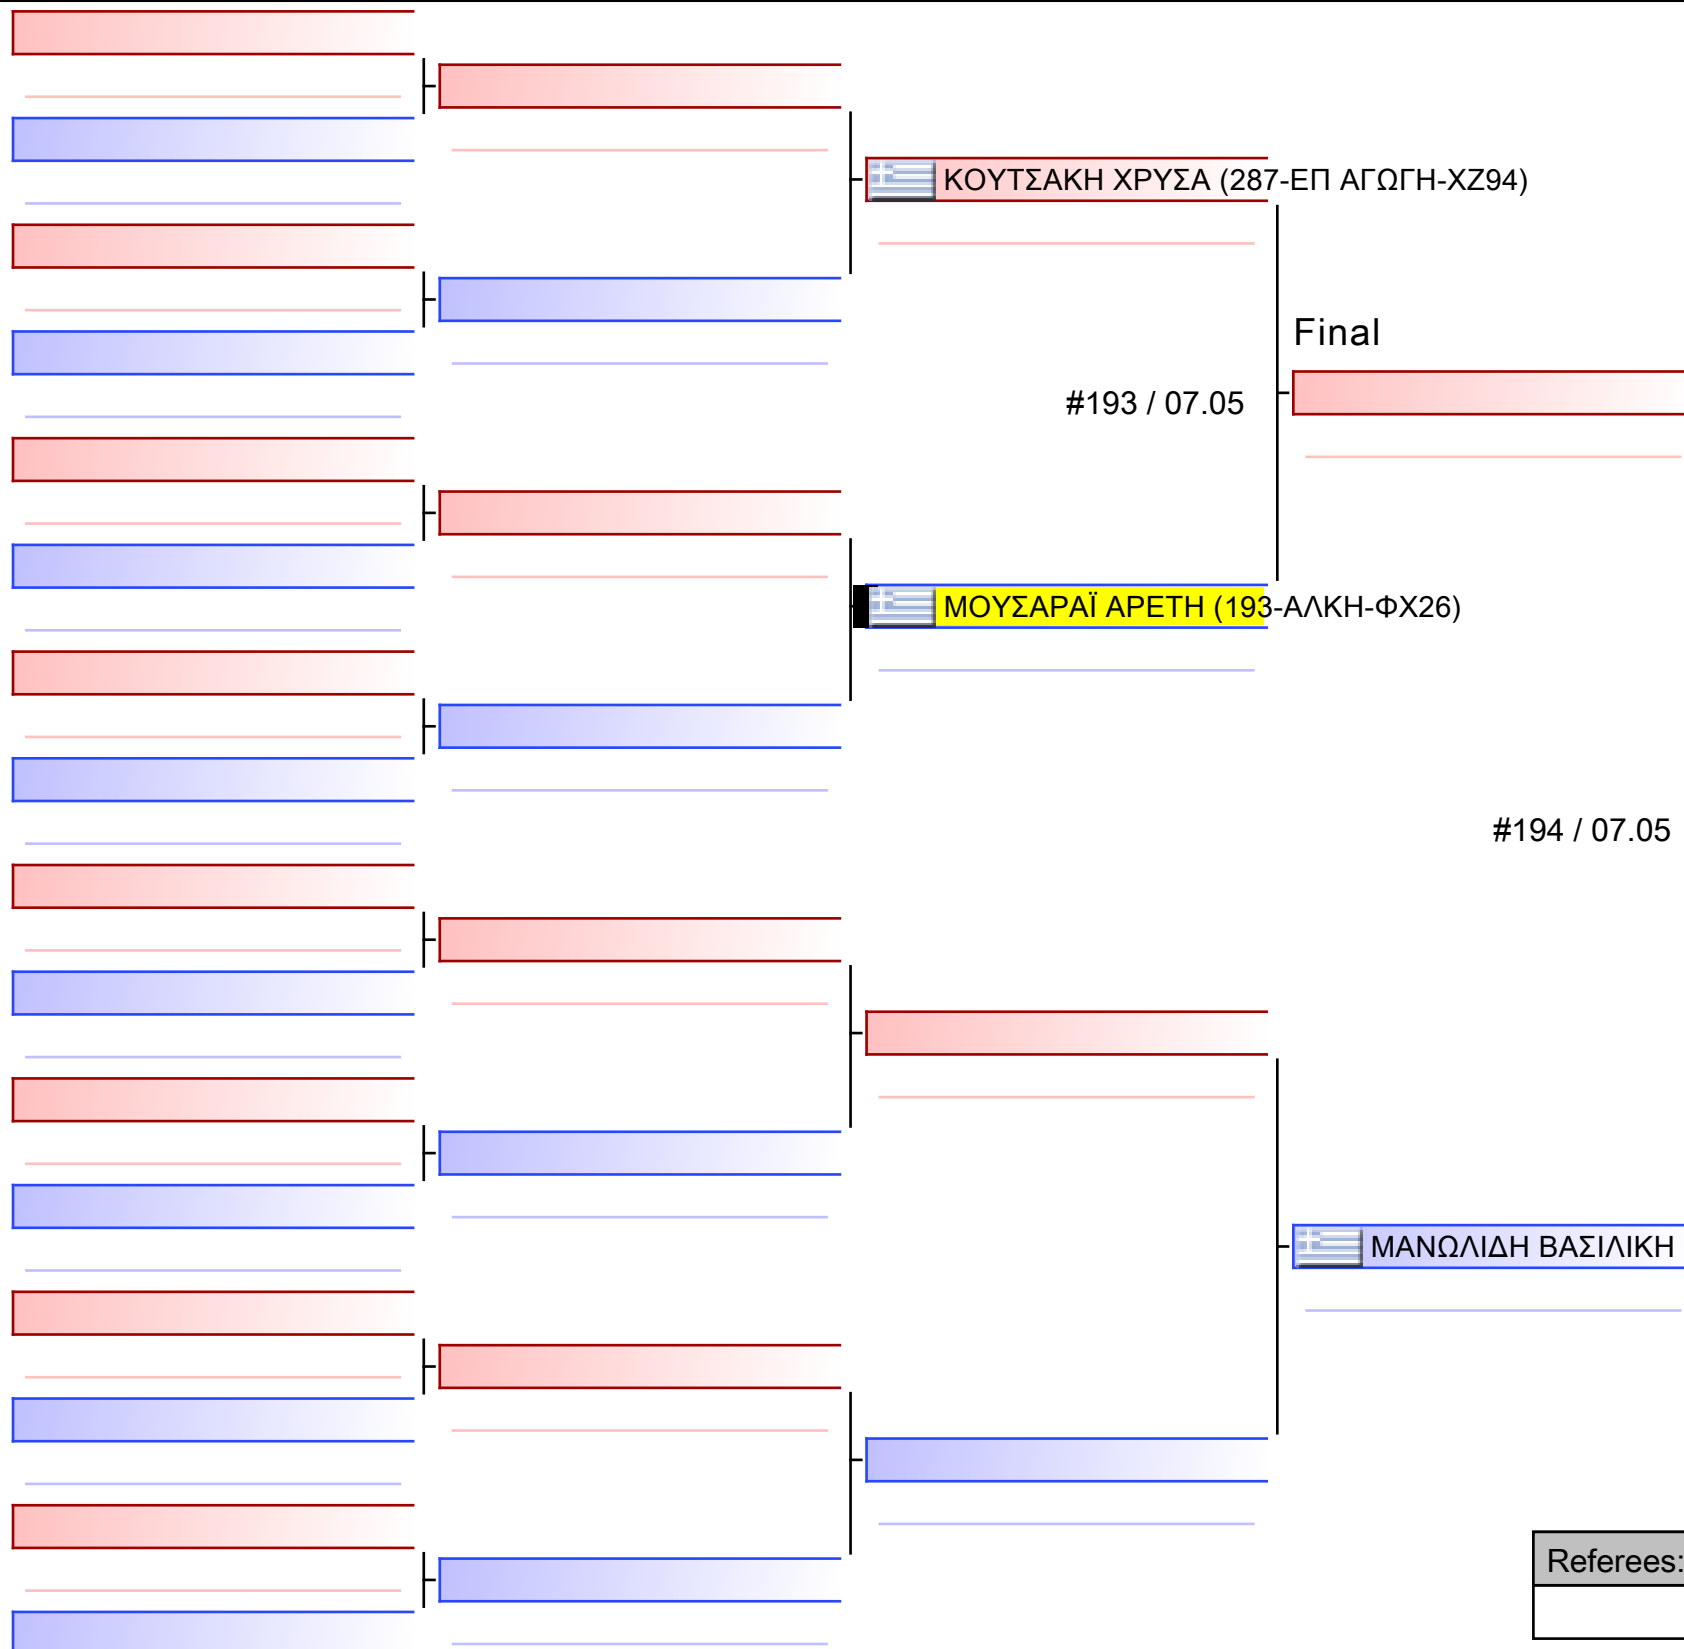

#193 / 07.05

Final

ΚΟΥΤΣΑΚΗ ΧΡΥΣΑ (287-ΕΠ ΑΓΩΓΗ-ΧΖ94)

ΜΟΥΣΑΡΑΪ ΑΡΕΤΗ (193-ΑΛΚΗ-ΦΧ26)

#194 / 07.05

ΜΑΝΩΛΙΔΗ ΒΑΣΙΛΙΚΗ (287-ΕΠ ΑΓΩΓΗ-ΧΖ94)

[Original]

Referees: