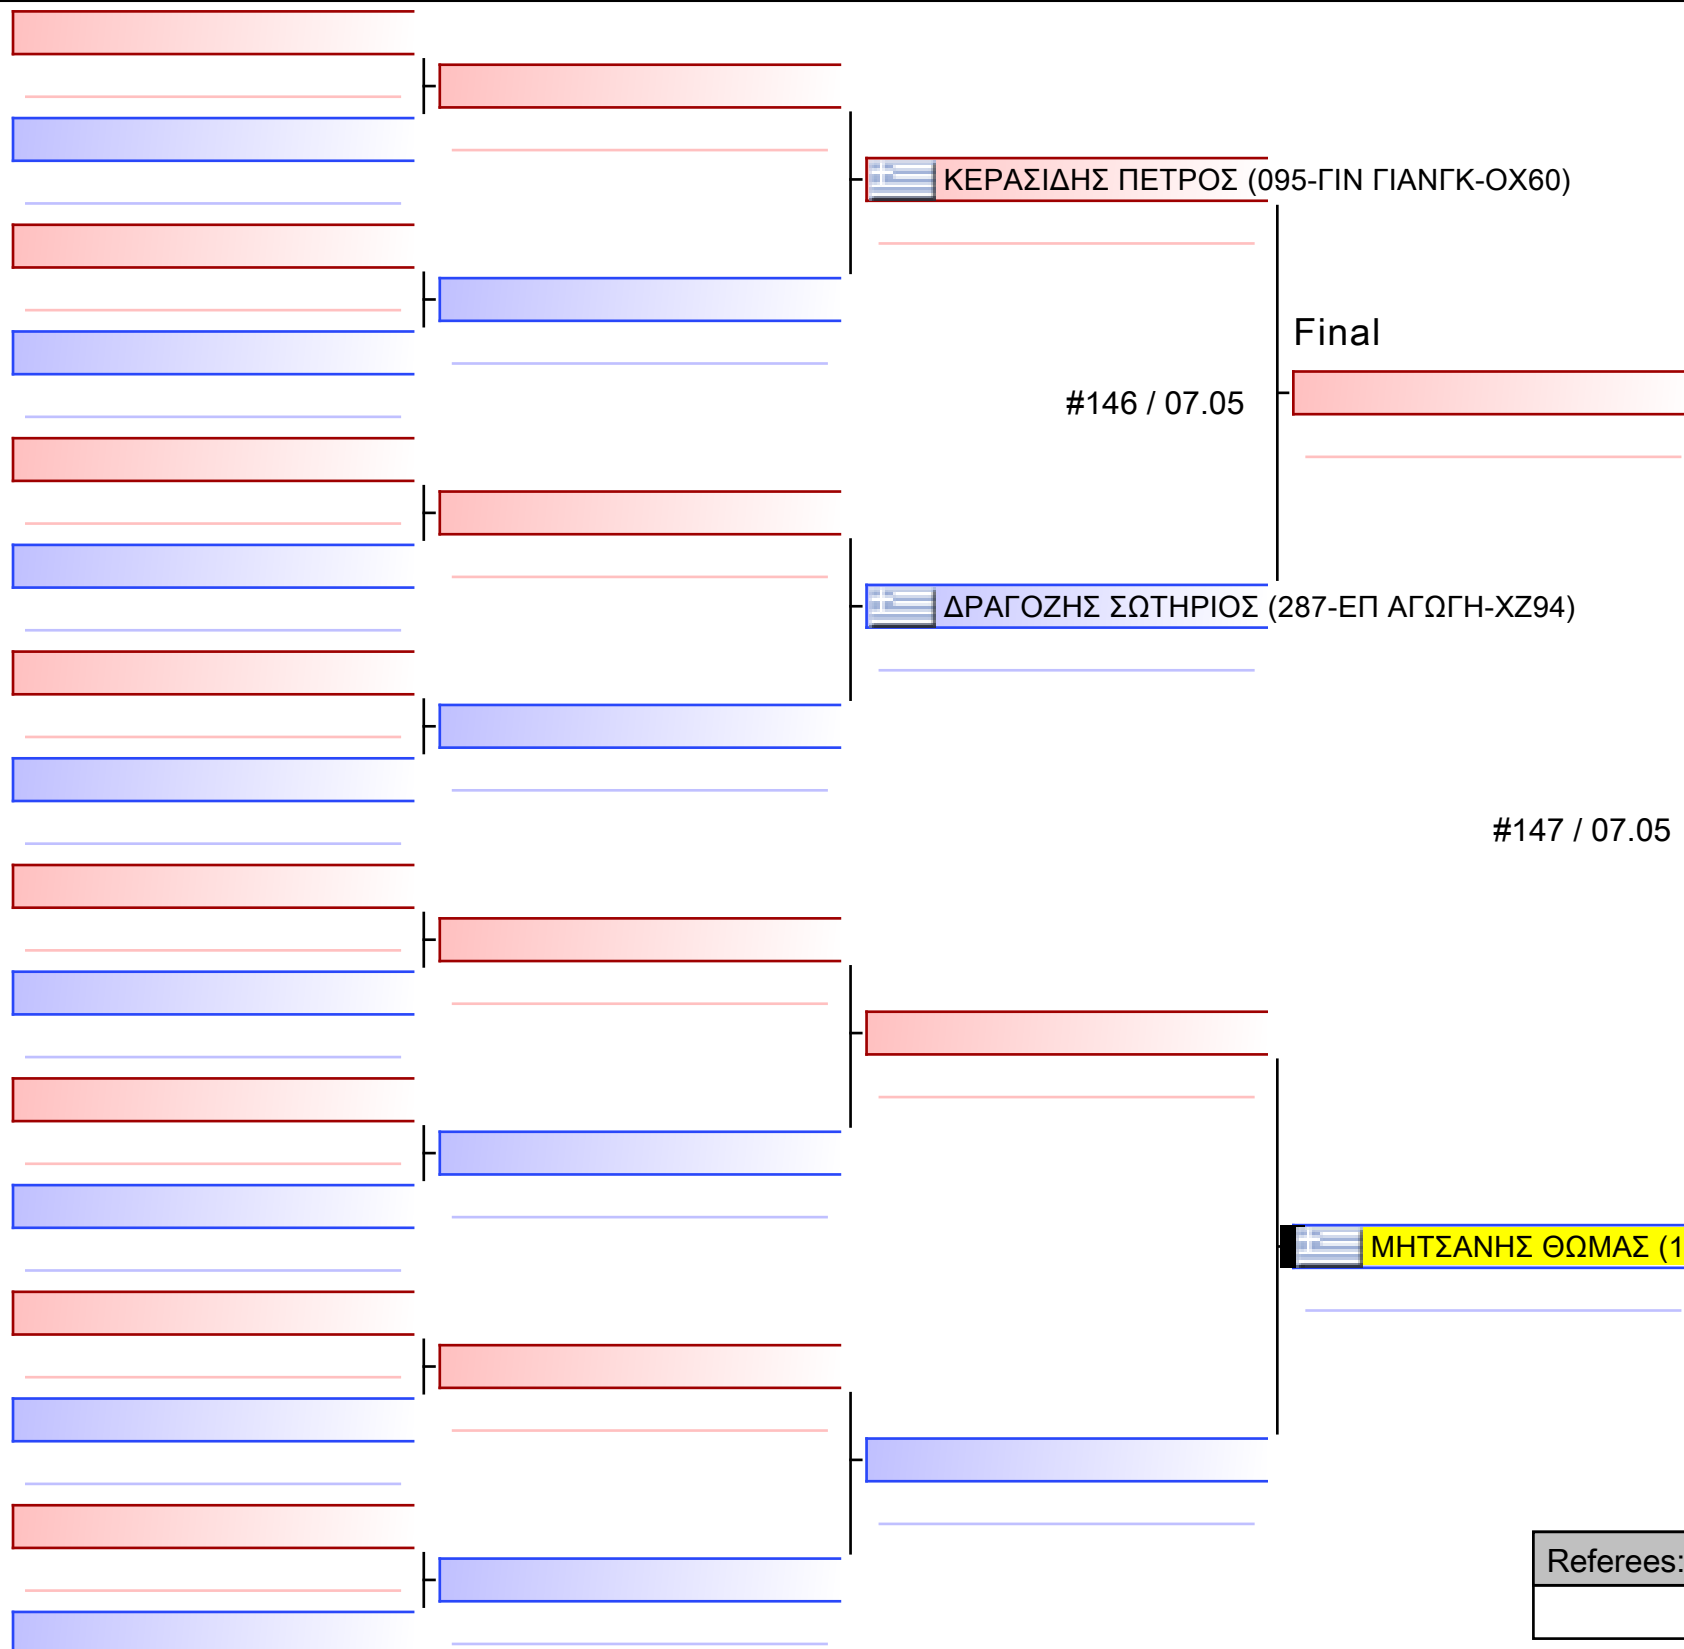

[Original]

Referees:			

[Original]

Referees:			

[Original]

Referees:			

Final

ΚΑΜΤΣΙΟΥΡΗΣ ΠΑΝΑΓΙΩΤΗΣ (193-ΑΛΚΗ-ΦΧ26)

#130 / 07.05

[Original]

ΚΑΙΣΑΡΙΔΗΣ ΒΑΣΙΛΕΙΟΣ (196-ΚΕΝΤΑΥΡΟΣ-ΦΧ39)

Referees:			

[Original]

Referees:			

[Original]

Referees:			