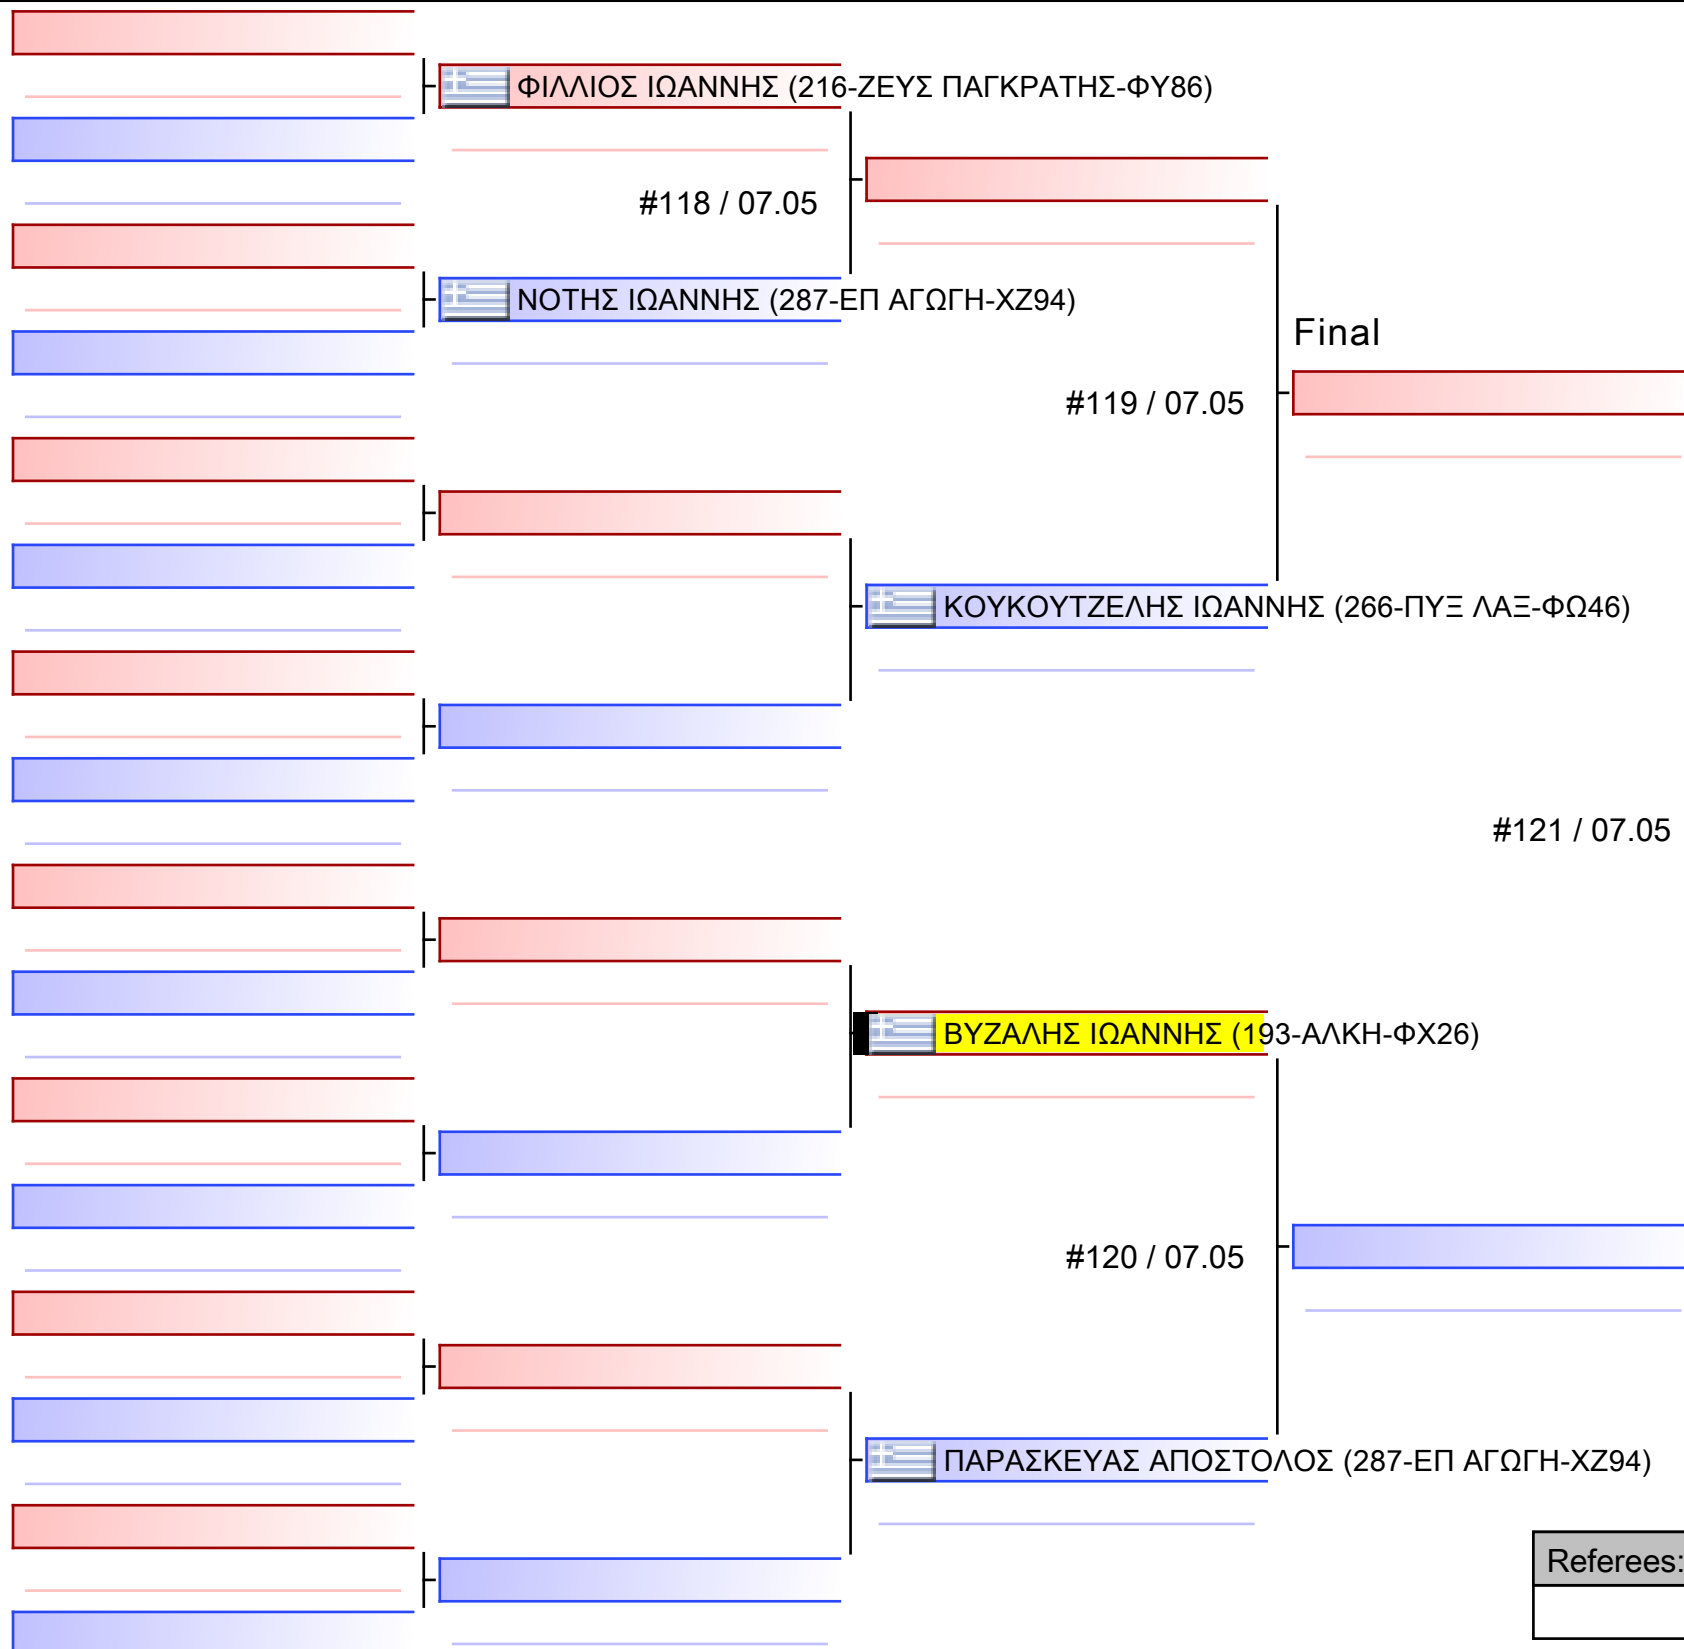

[Original]

Referees: