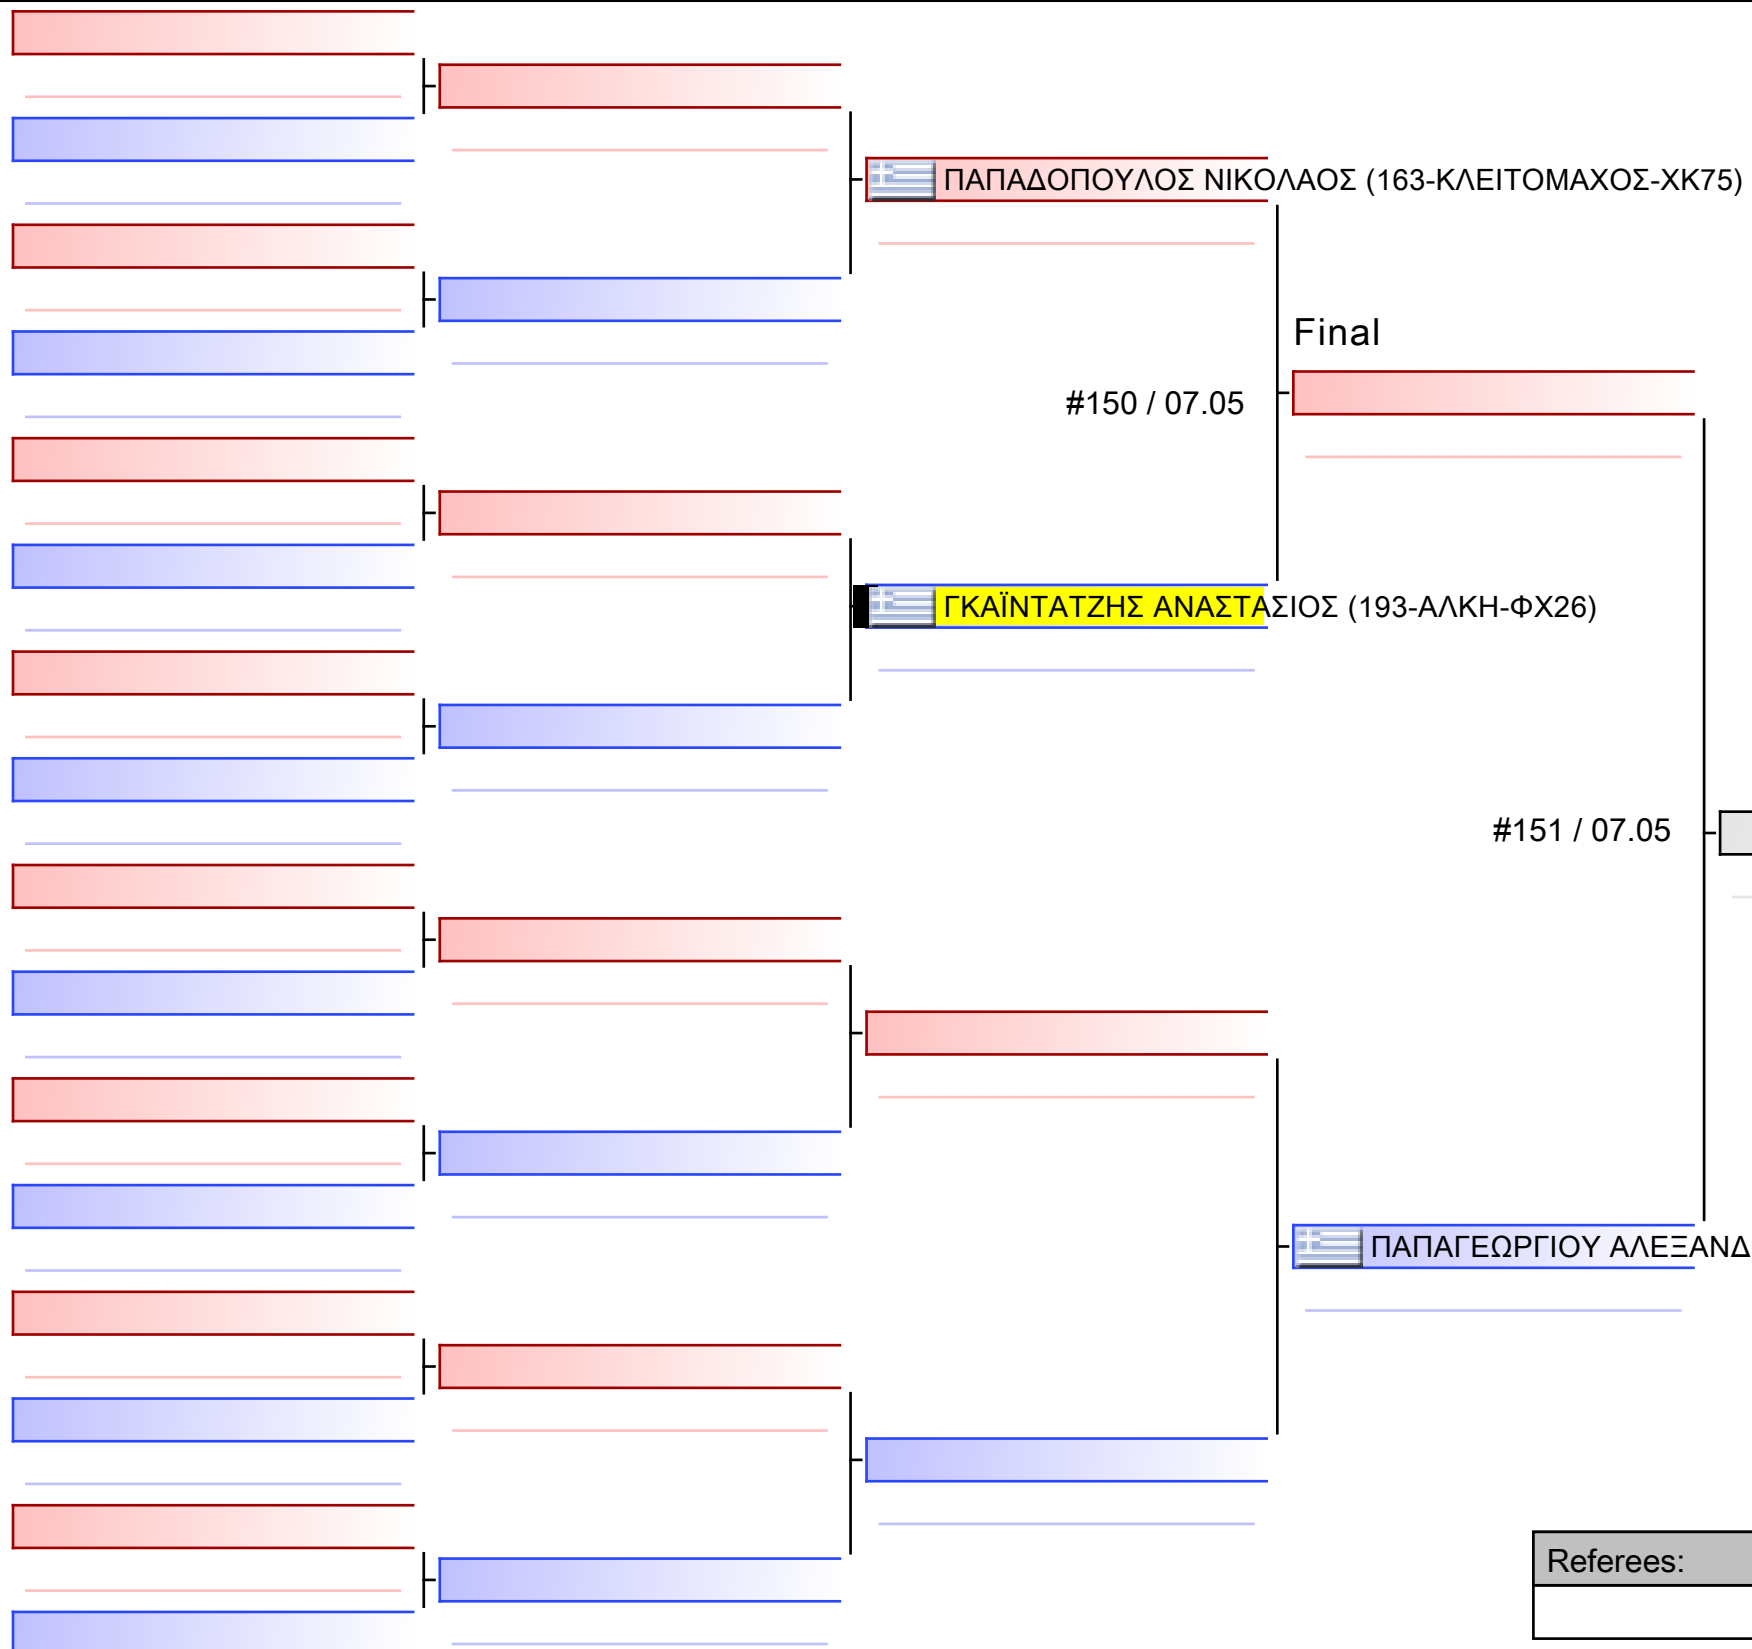

#130 / 07.05

[Original]

ΚΑΙΣΑΡΙΔΗΣ ΒΑΣΙΛΕΙΟΣ (196-ΚΕΝΤΑΥΡΟΣ-ΦΧ39)

Referees:			

[Original]

Referees:			

[Original]

Referees:			