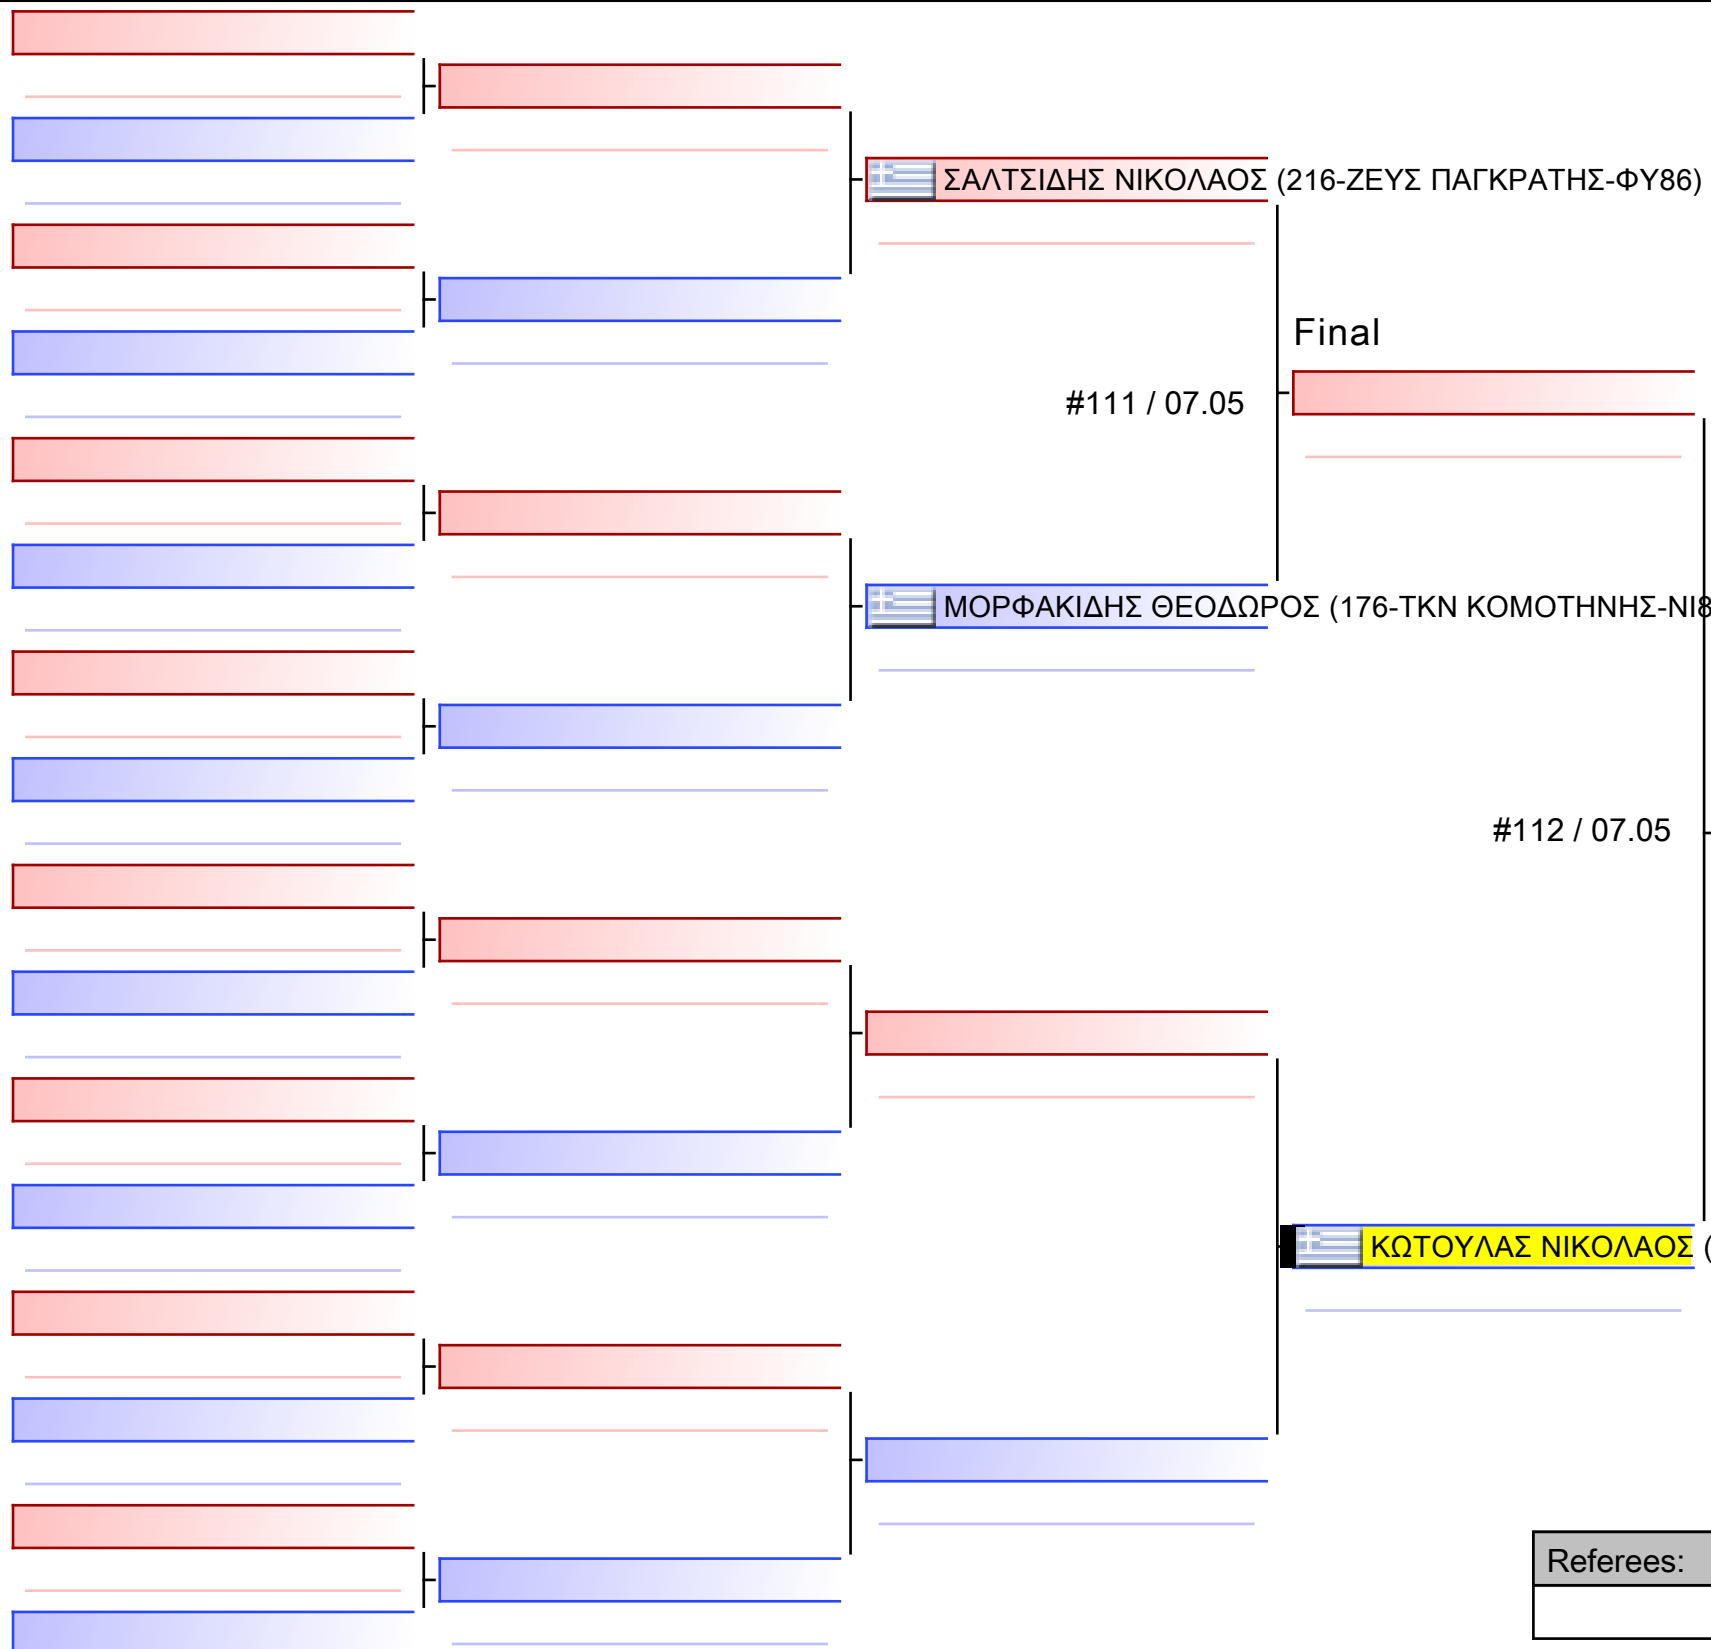

[Original]

Referees: