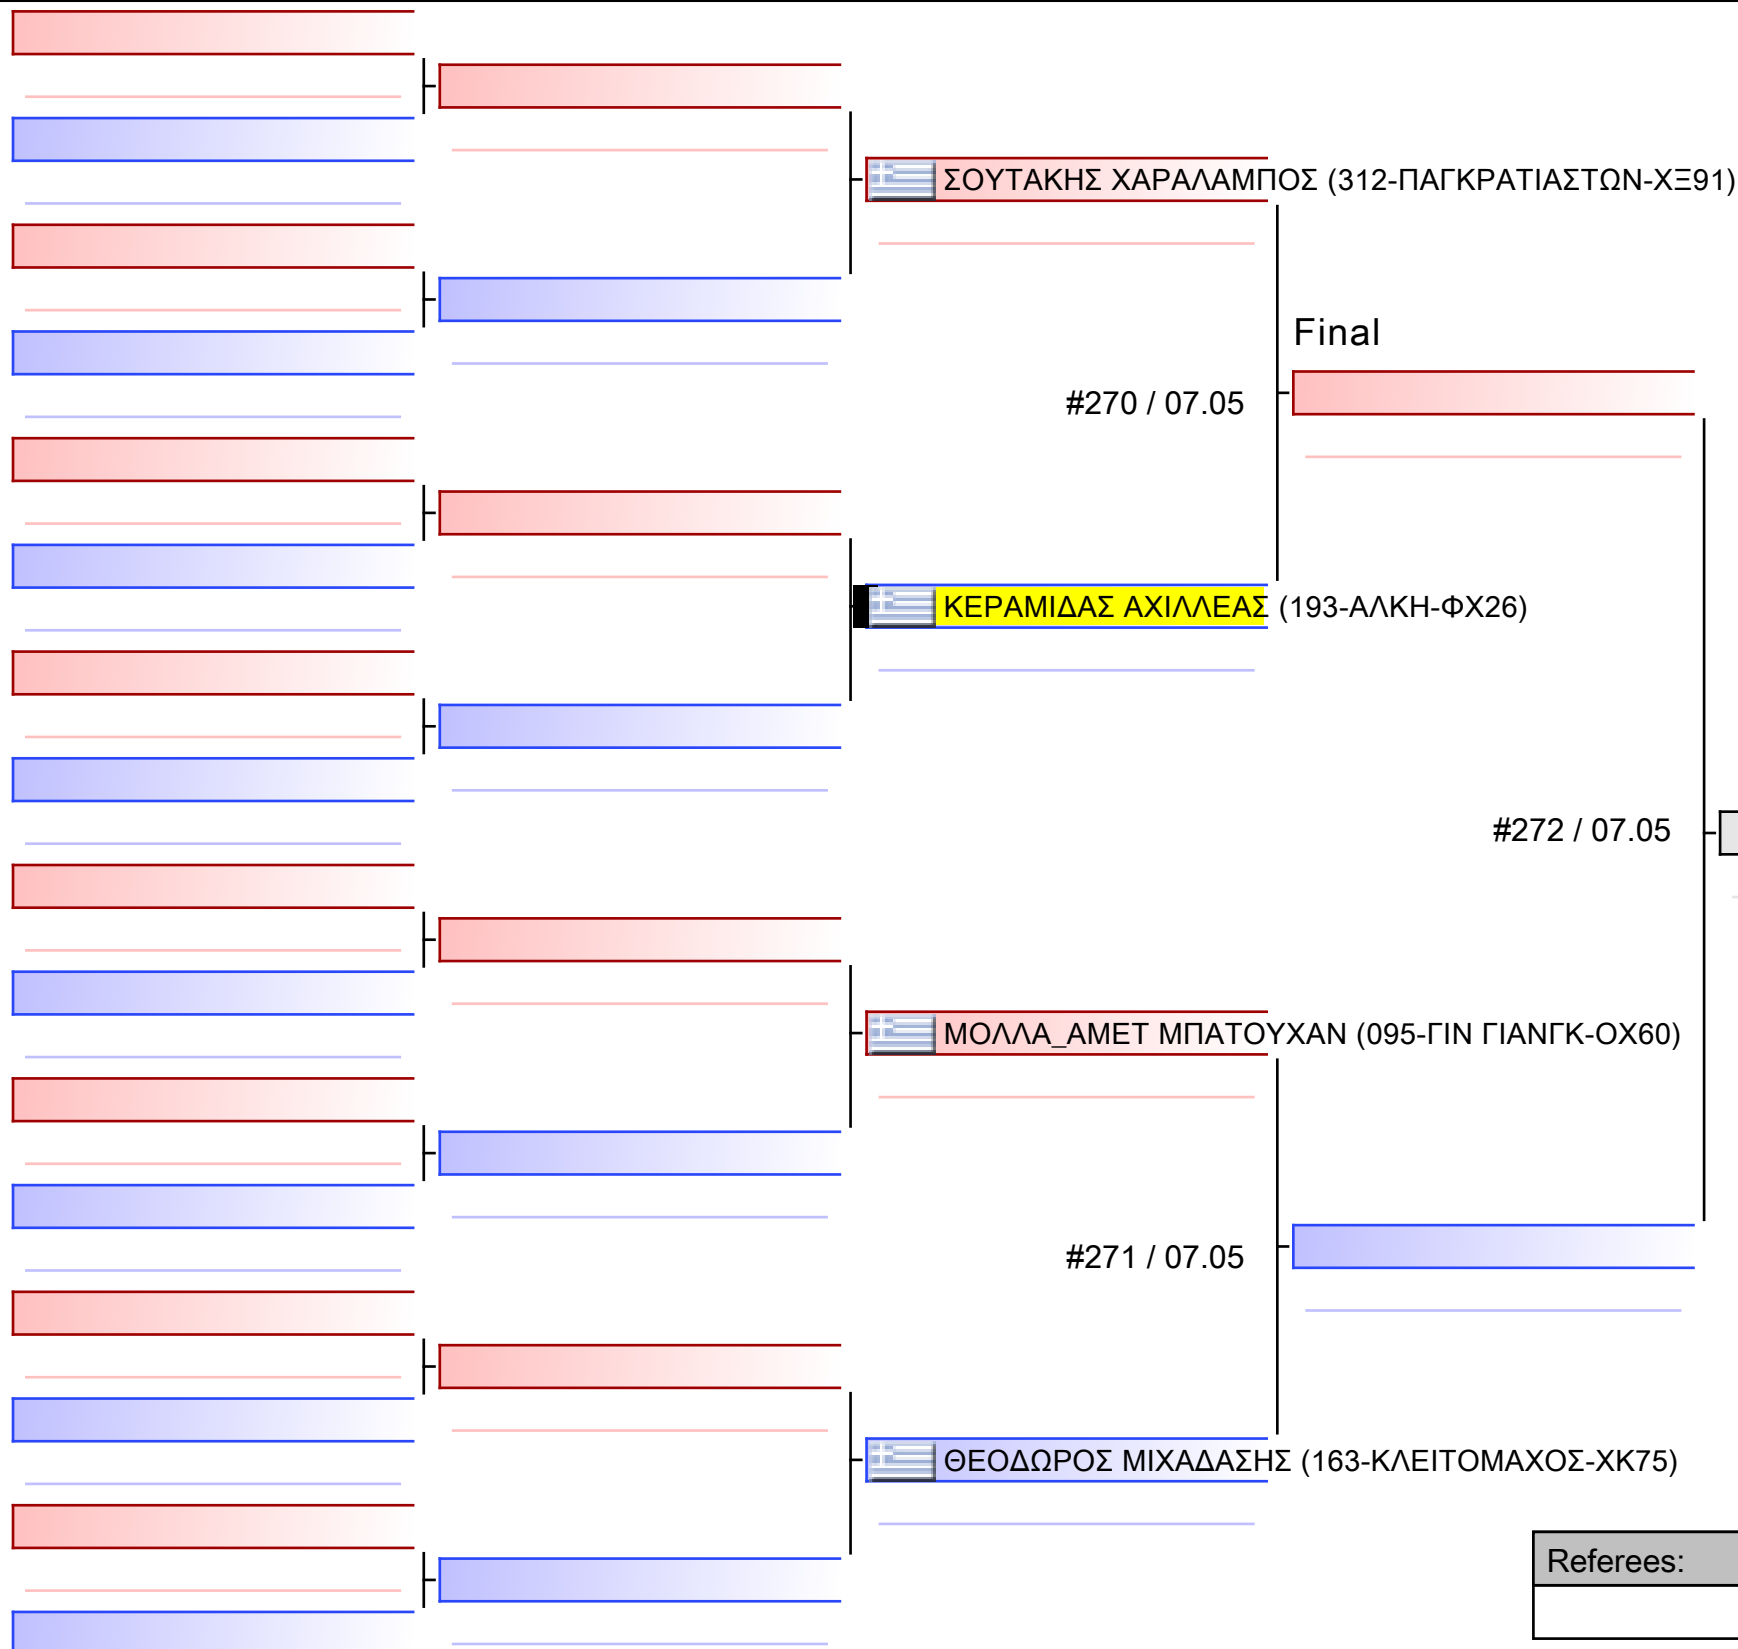

#130 / 07.05

[Original]

ΚΑΙΣΑΡΙΔΗΣ ΒΑΣΙΛΕΙΟΣ (196-ΚΕΝΤΑΥΡΟΣ-ΦΧ39)

Referees:			

[Original]

Referees:			

[Original]

Referees:			

Referees:			

[Original]

Referees:			

[Original]

Referees:			

[Original]

Referees:			

Final

ΚΑΡΑΜΠΙΤΣΑΚΟΥ ΔΗΜΗΤΡΑ (200-ΟΡΦΕΑΣ-ΞΙ13)

#247 / 07.05

[Original]

ΚΩΝΣΤΑΝΤΙΝΙΔΟΥ ΣΟΦΙΑ-ΧΡΙΣΤΙΝΑ (193-ΑΛΚΗ-ΦΧ26)

Referees:			