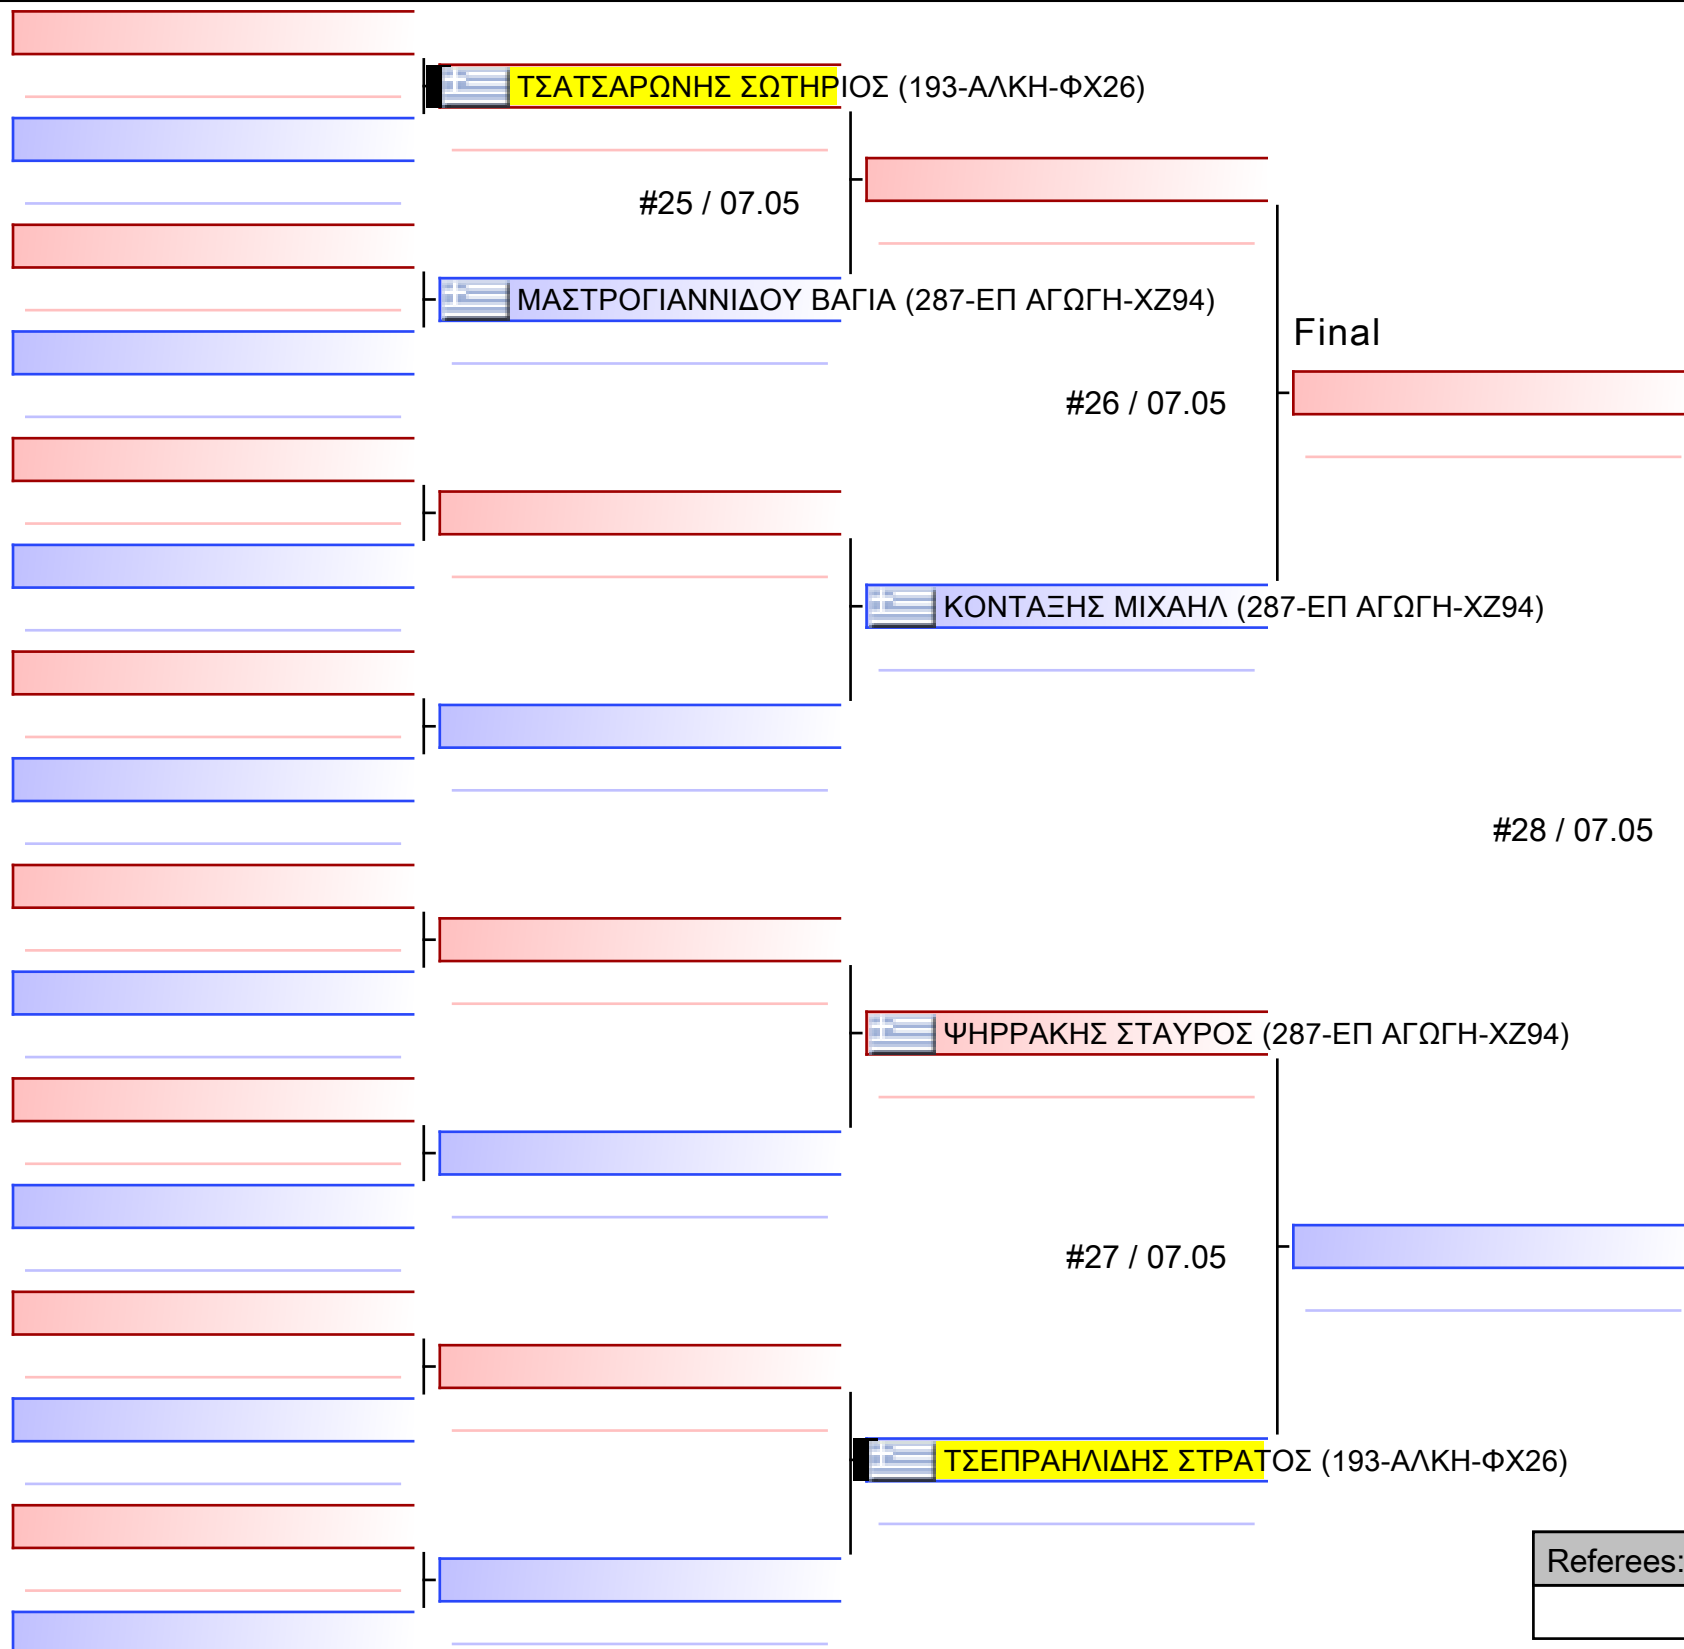

#130 / 07.05

[Original]

ΚΑΙΣΑΡΙΔΗΣ ΒΑΣΙΛΕΙΟΣ (196-ΚΕΝΤΑΥΡΟΣ-ΦΧ39)

Referees:			

[Original]

Referees:			

[Original]

Referees:			

[Original]

Referees:			

[Original]

Referees:			

[Original]

Referees:			

[Original]

Referees:			

www.sportdata.org

[Original]

Referees:			

[Original]

Referees:			

Final

ΠΑΤΣΙΑΛΗΣ ΓΕΩΡΓΙΟΣ (193-ΑΛΚΗ-ΦΧ26)

ΝΤΟΛΙΟΣ ΘΕΟΔΩΡΟΣ (287-ΕΠ ΑΓΩΓΗ-ΧΖ94)