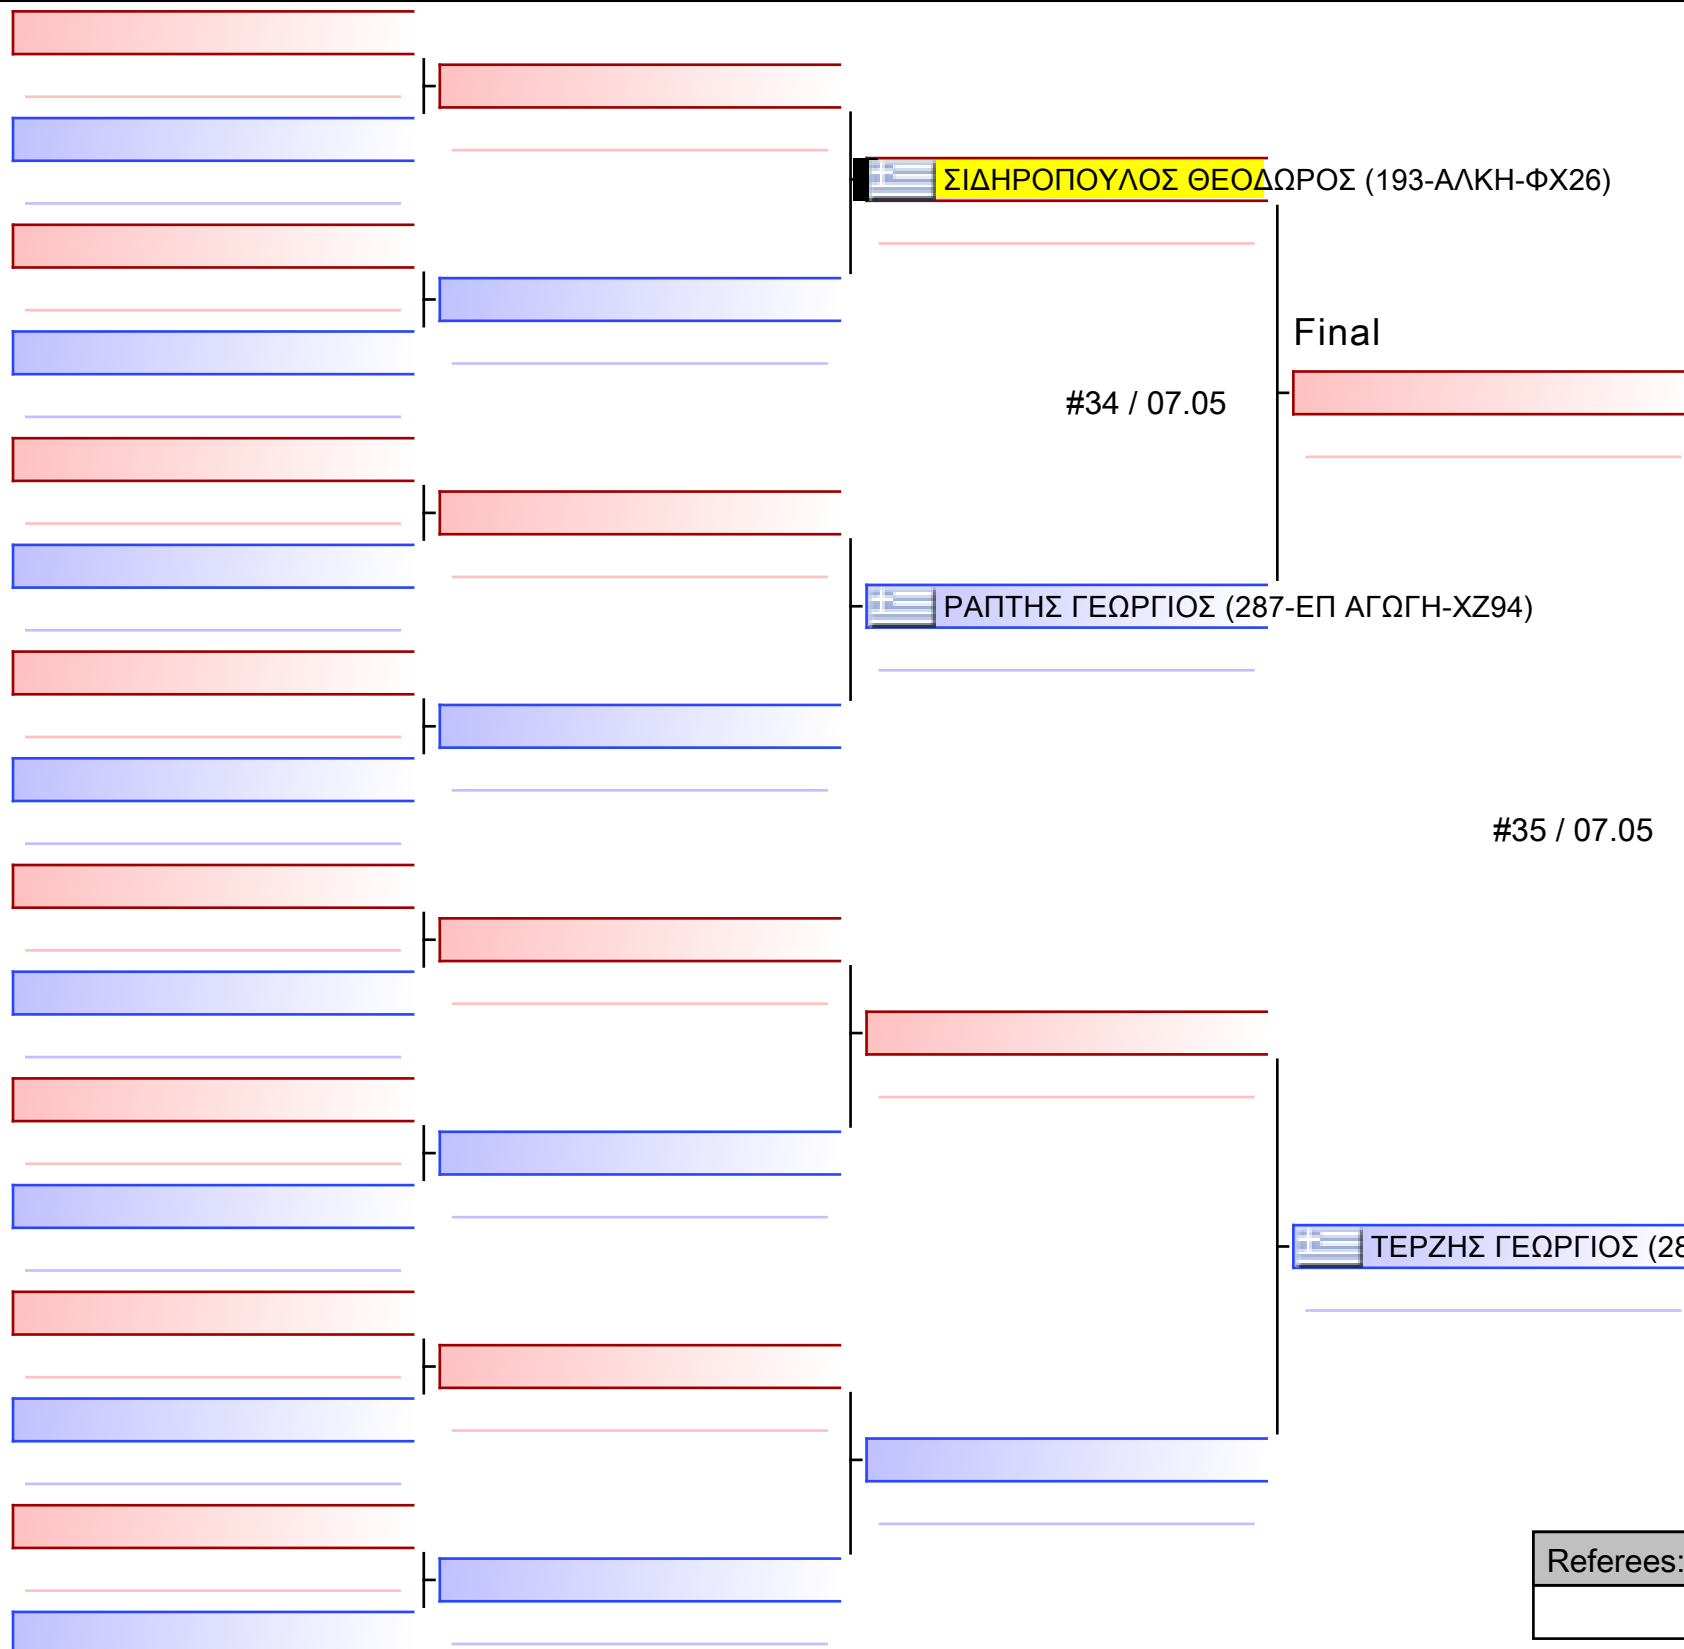

[Original]

Referees: