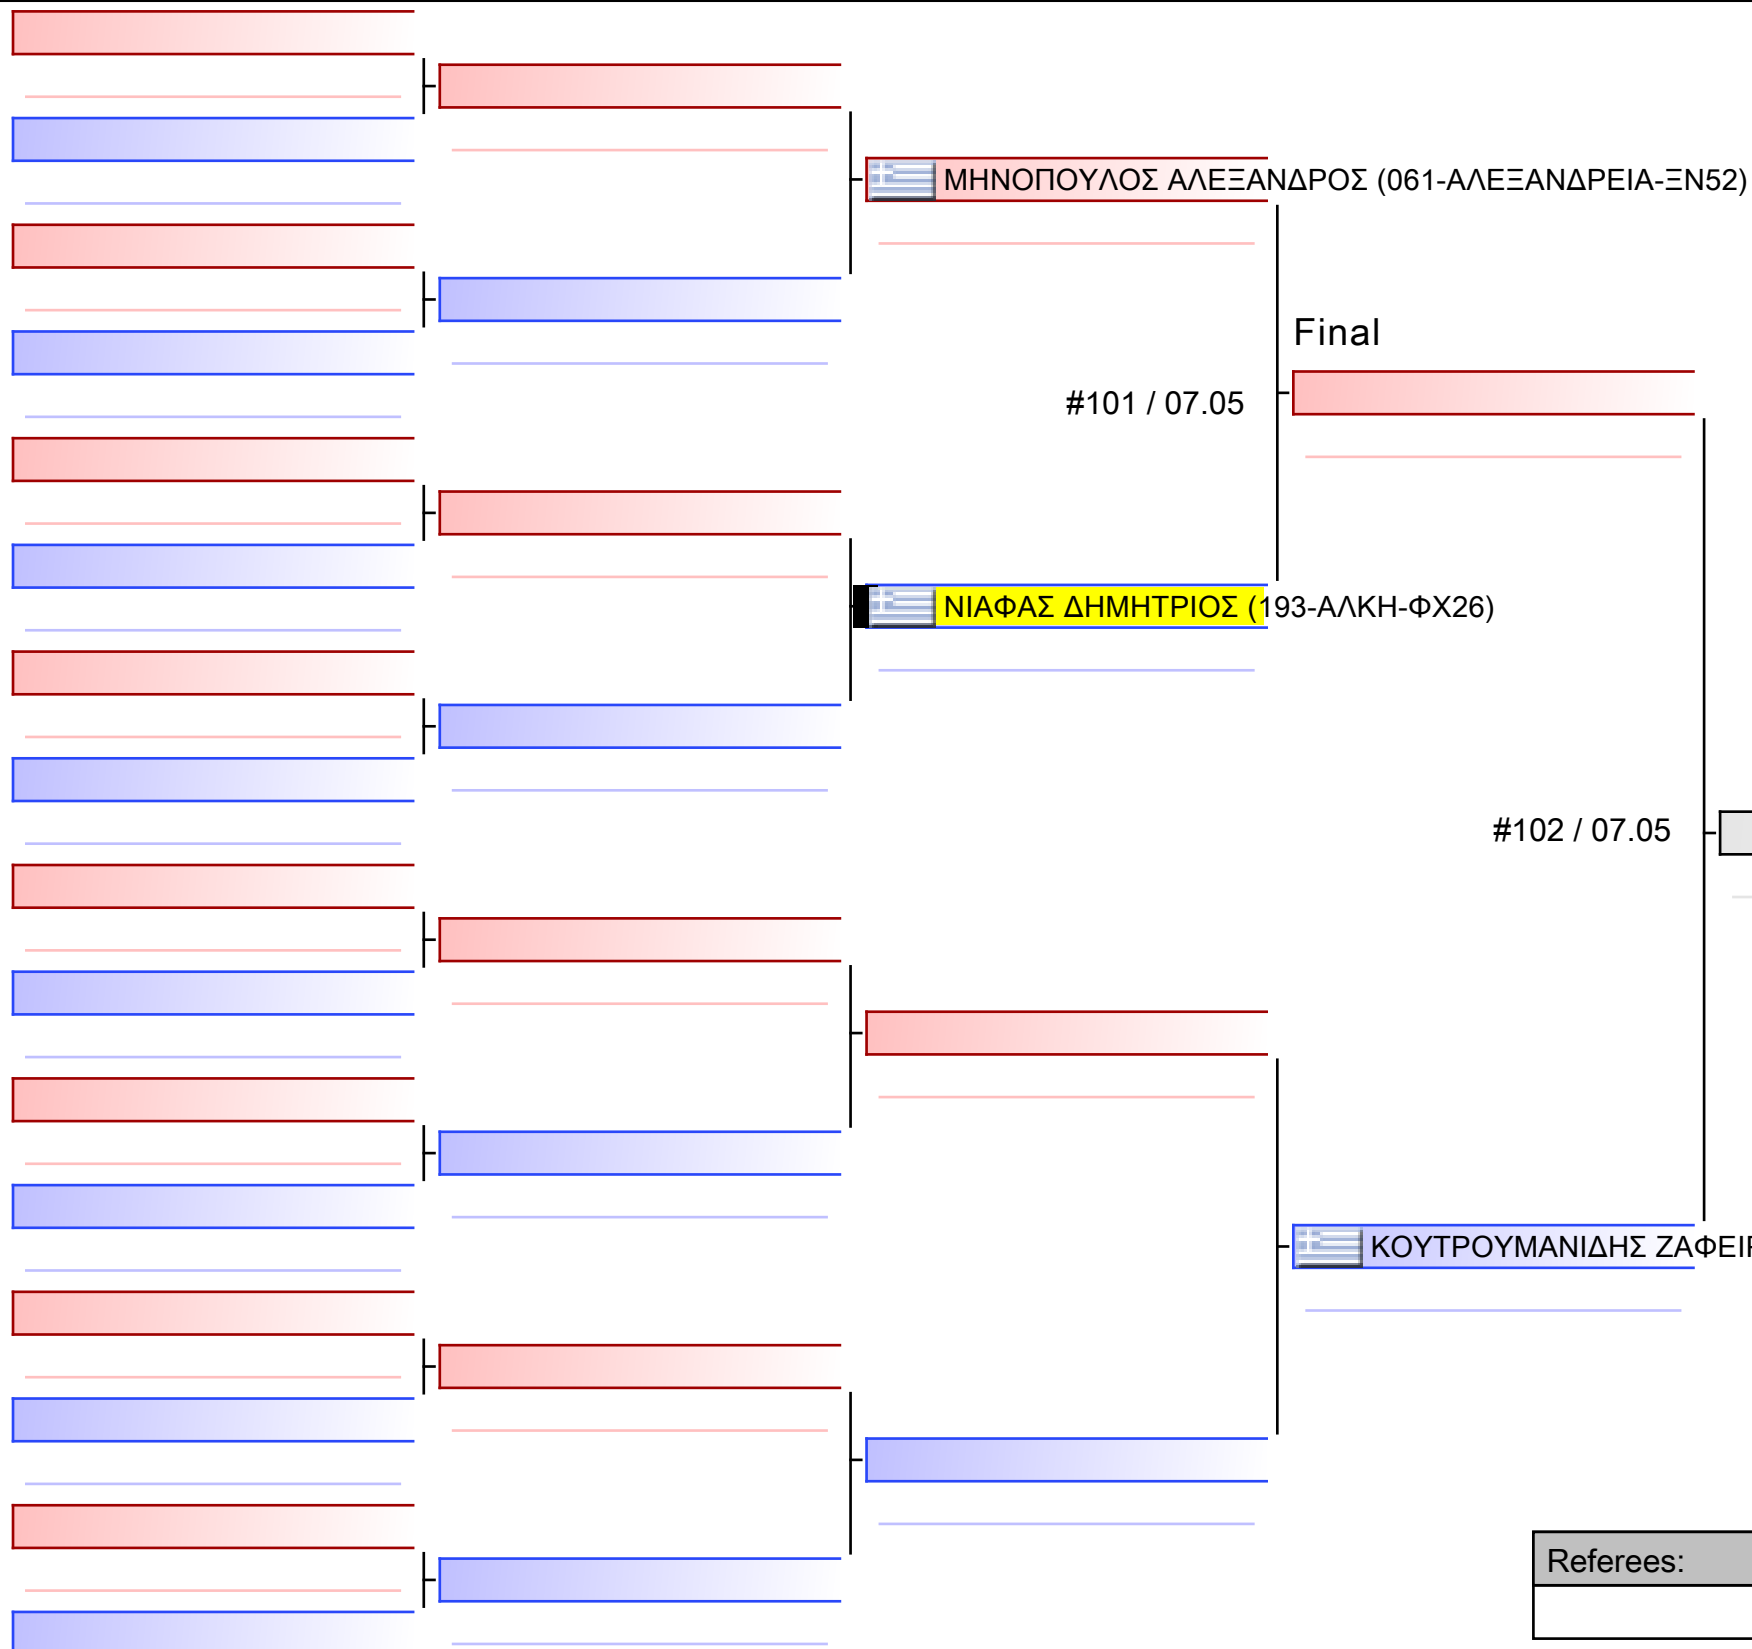

#130 / 07.05

[Original]

ΚΑΙΣΑΡΙΔΗΣ ΒΑΣΙΛΕΙΟΣ (196-ΚΕΝΤΑΥΡΟΣ-ΦΧ39)

Referees:			

[Original]

Referees:			

[Original]

Referees:			