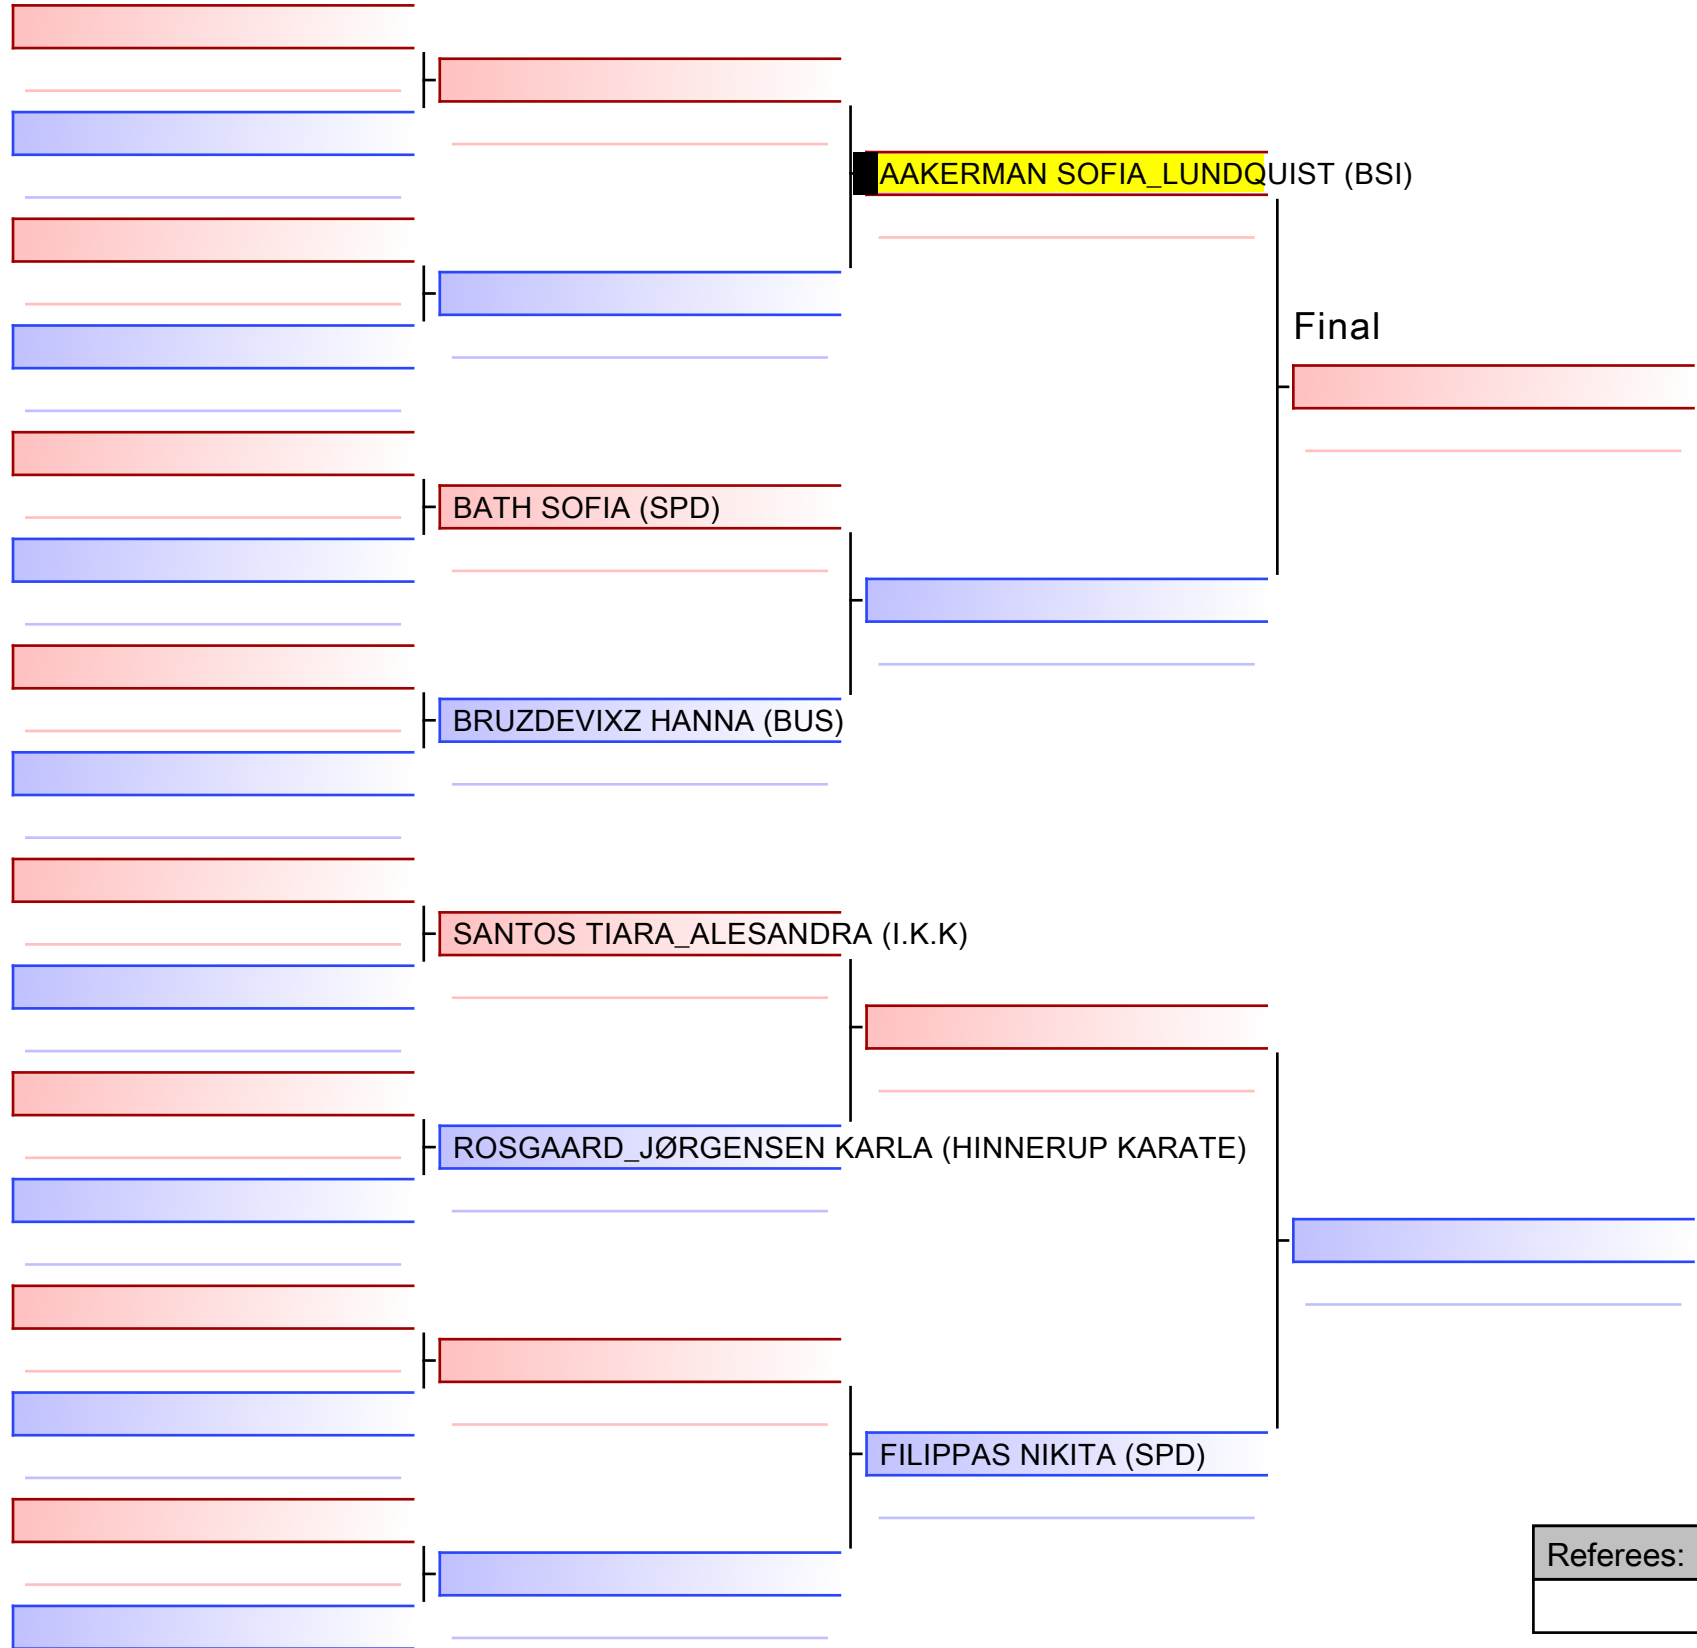

Kumite kvinder Senior -68 kg [DkarF] - Round Robin (each against each)

Danmarksmesterskaberne 2022, Tingsryd Alle 27, 2680 Solrød Strand, DEN - BSI

Tatami
4 11:45

Pool
1/1

- 1 DELSOUZ LAILA (GRIBSKOV)
- 2 THALSØ TIFFANY (BUS)
- 3 AAKERMAN SARAH_LUNDQUIST (BSI)
- 4 MUENNOI TATIANA (EKK)
- 5 DELSOUZ LAILA (GRIBSKOV)
- 6 AAKERMAN SARAH_LUNDQUIST (BSI)
- 7 MUENNOI TATIANA (EKK)
- 8 THALSØ TIFFANY (BUS)
- 9 DELSOUZ LAILA (GRIBSKOV)
- 10 MUENNOI TATIANA (EKK)
- 11 THALSØ TIFFANY (BUS)
- 12 AAKERMAN SARAH_LUNDQUIST (BSI)

[Original]

Referees:				

[Original]

Referees:			

[Original]

Referees:			

[Original]

Referees:			

[Original]

Referees:			