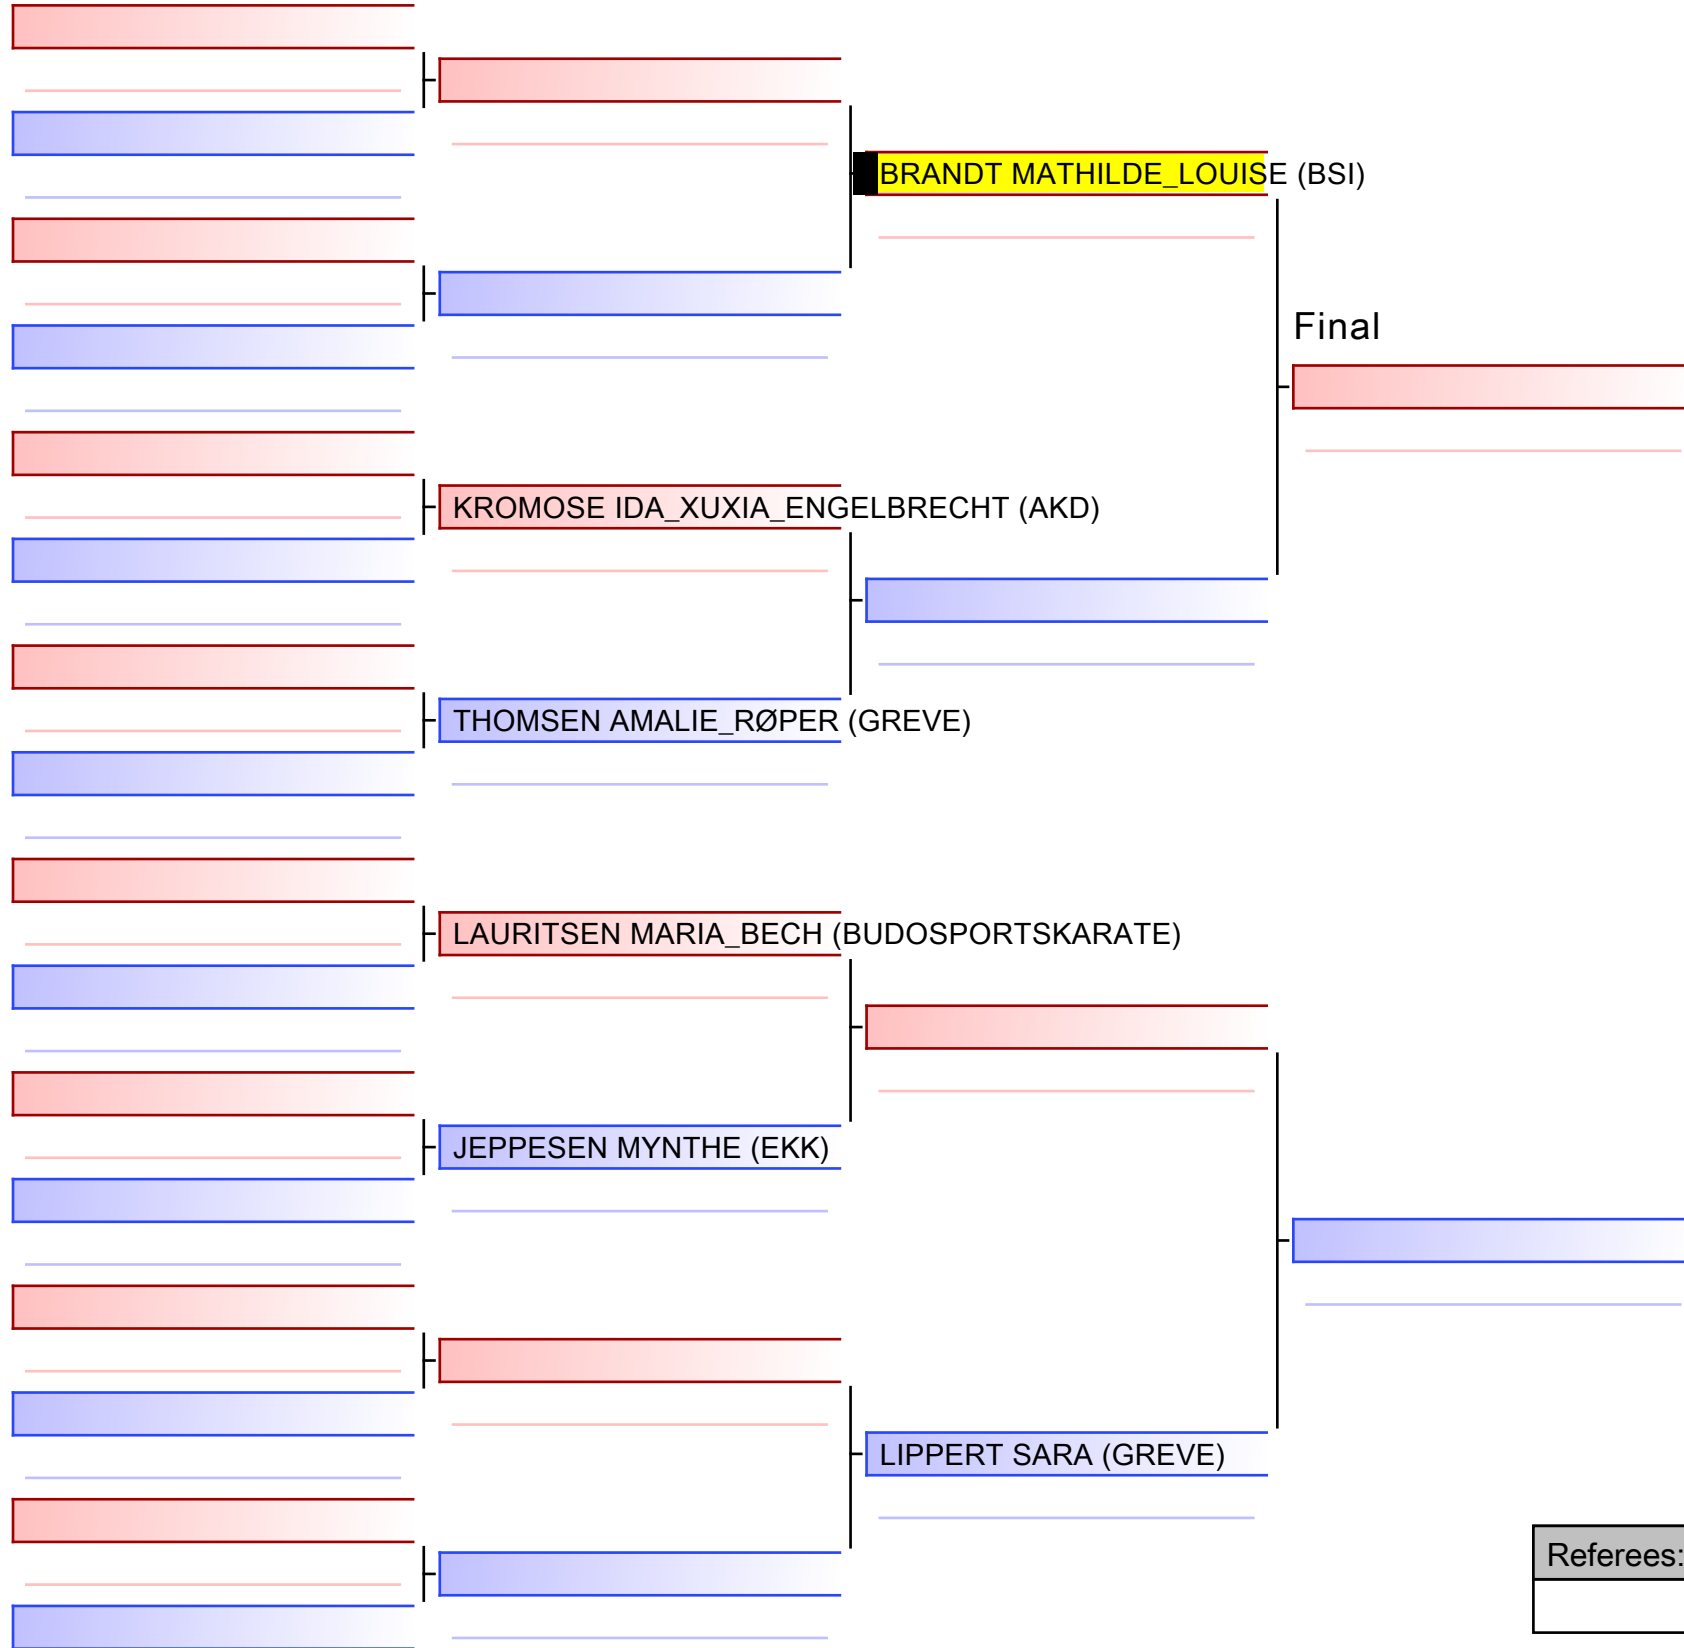

Kumite kvinder Senior -68 kg [DkarF] - Round Robin (each against each)

Danmarksmesterskaberne 2022, Tingsryd Alle 27, 2680 Solrød Strand, DEN - BSI

Tatami
4 11:45

Pool
1/1

- 1 DELSOUZ LAILA (GRIBSKOV)
- 2 THALSØ TIFFANY (BUS)
- 3 AAKERMAN SARAH_LUNDQUIST (BSI)
- 4 MUENNOI TATIANA (EKK)
- 5 DELSOUZ LAILA (GRIBSKOV)
- 6 AAKERMAN SARAH_LUNDQUIST (BSI)
- 7 MUENNOI TATIANA (EKK)
- 8 THALSØ TIFFANY (BUS)
- 9 DELSOUZ LAILA (GRIBSKOV)
- 10 MUENNOI TATIANA (EKK)
- 11 THALSØ TIFFANY (BUS)
- 12 AAKERMAN SARAH_LUNDQUIST (BSI)

[Original]

Referees:				

[Original]

Referees:			

[Original]

Referees:			

[Original]

Referees:			

[Original]

Referees:			