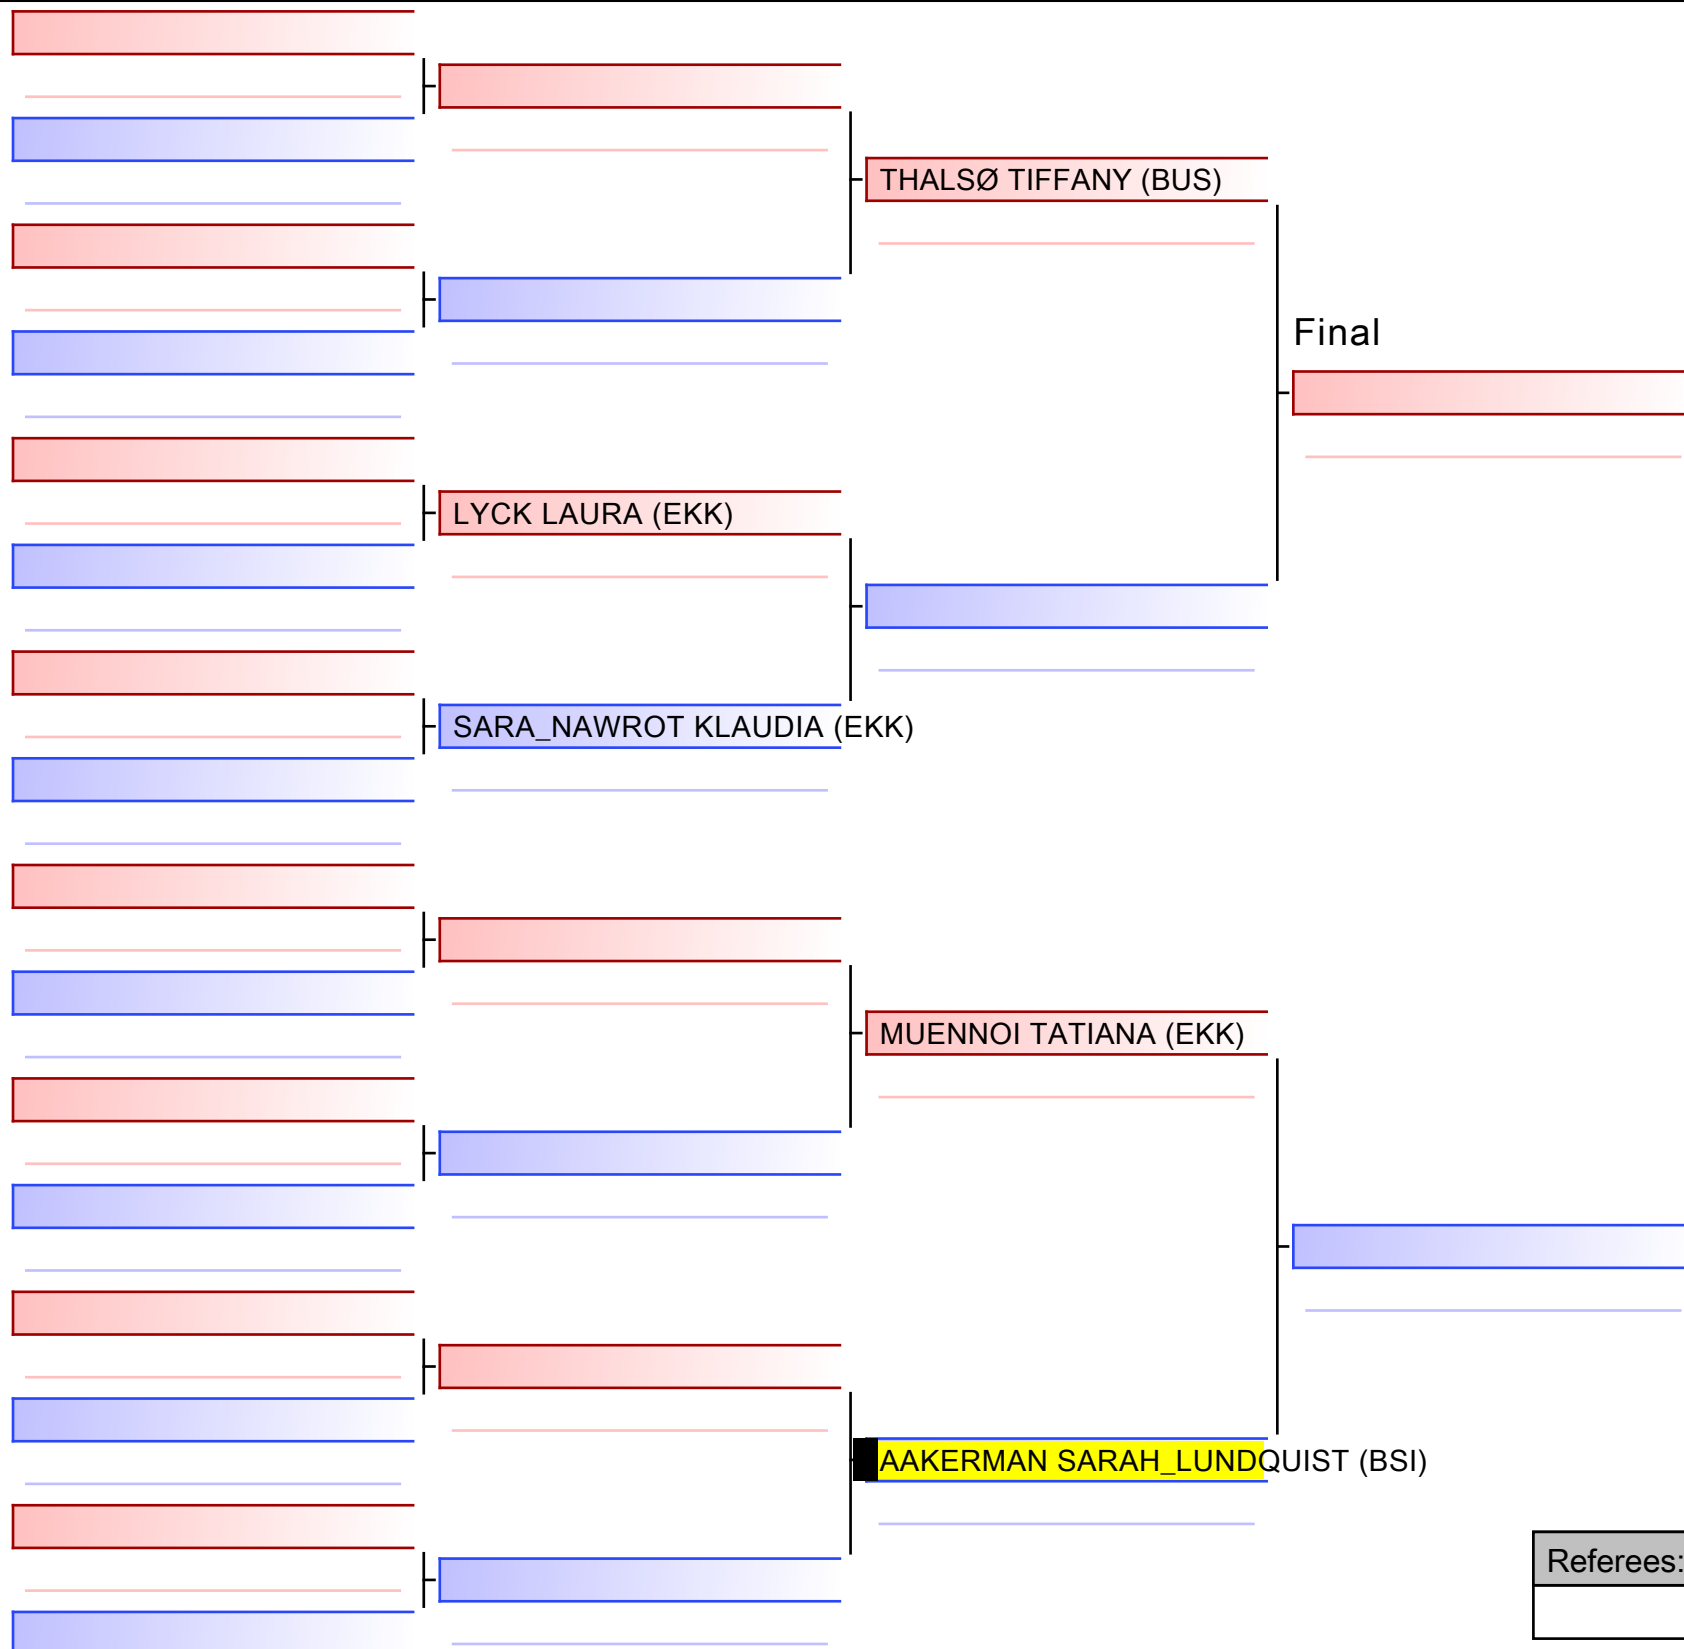

Kumite kvinder Senior -68 kg [DkarF] - Round Robin (each against each)

Danmarksmesterskaberne 2022, Tingsryd Alle 27, 2680 Solrød Strand, DEN - BSI

Tatami
4 11:45

Pool
1/1

- 1 DELSOUZ LAILA (GRIBSKOV)
- 2 THALSØ TIFFANY (BUS)
- 3 AAKERMAN SARAH_LUNDQUIST (BSI)
- 4 MUENNOI TATIANA (EKK)
- 5 DELSOUZ LAILA (GRIBSKOV)
- 6 AAKERMAN SARAH_LUNDQUIST (BSI)
- 7 MUENNOI TATIANA (EKK)
- 8 THALSØ TIFFANY (BUS)
- 9 DELSOUZ LAILA (GRIBSKOV)
- 10 MUENNOI TATIANA (EKK)
- 11 THALSØ TIFFANY (BUS)
- 12 AAKERMAN SARAH_LUNDQUIST (BSI)

[Original]

Referees:				

[Original]

Referees:			

[Original]

Referees:			

[Original]

Referees:			

[Original]

Referees:			