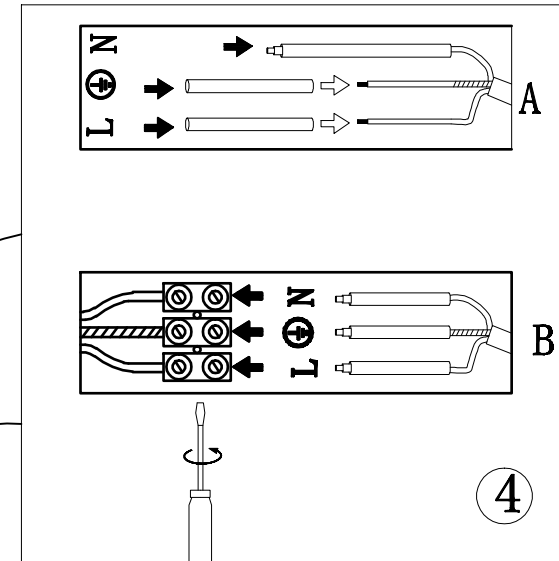

**INTEC**  
LIGHT

**LED-W-LAMBDA/4W**

**IMPORTED AND DISTRIBUTED BY**  
**F.A.N EUROPE LIGHTING S.R.L. A SOCIO UNICO**  
**Via Nuova Poggioreale 45A 80143 Napoli, Italy**  
**[www.faneurope.it](http://www.faneurope.it)**