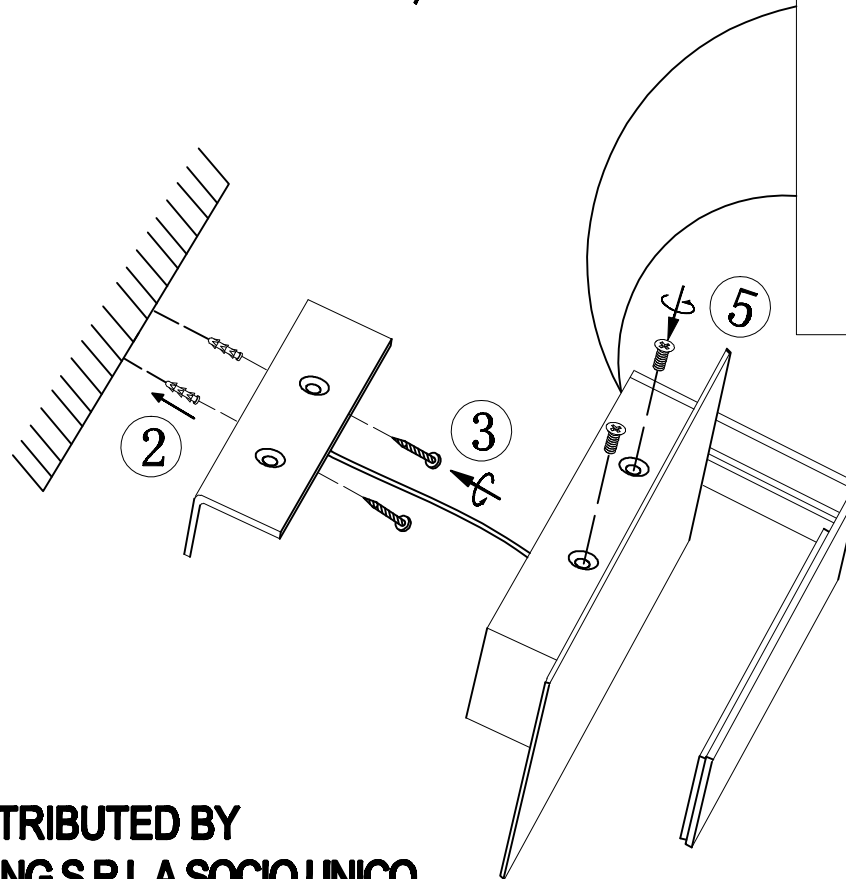

**INTEC**  
LIGHT

**LED-W-LAMBDA/4W**

**IMPORTED AND DISTRIBUTED BY**  
**F.A.N EUROPE LIGHTING S.R.L. A SOCIO UNICO**  
**Via Nuova Poggioreale 45A 80143 Napoli, Italy**  
**[www.faneurope.it](http://www.faneurope.it)**