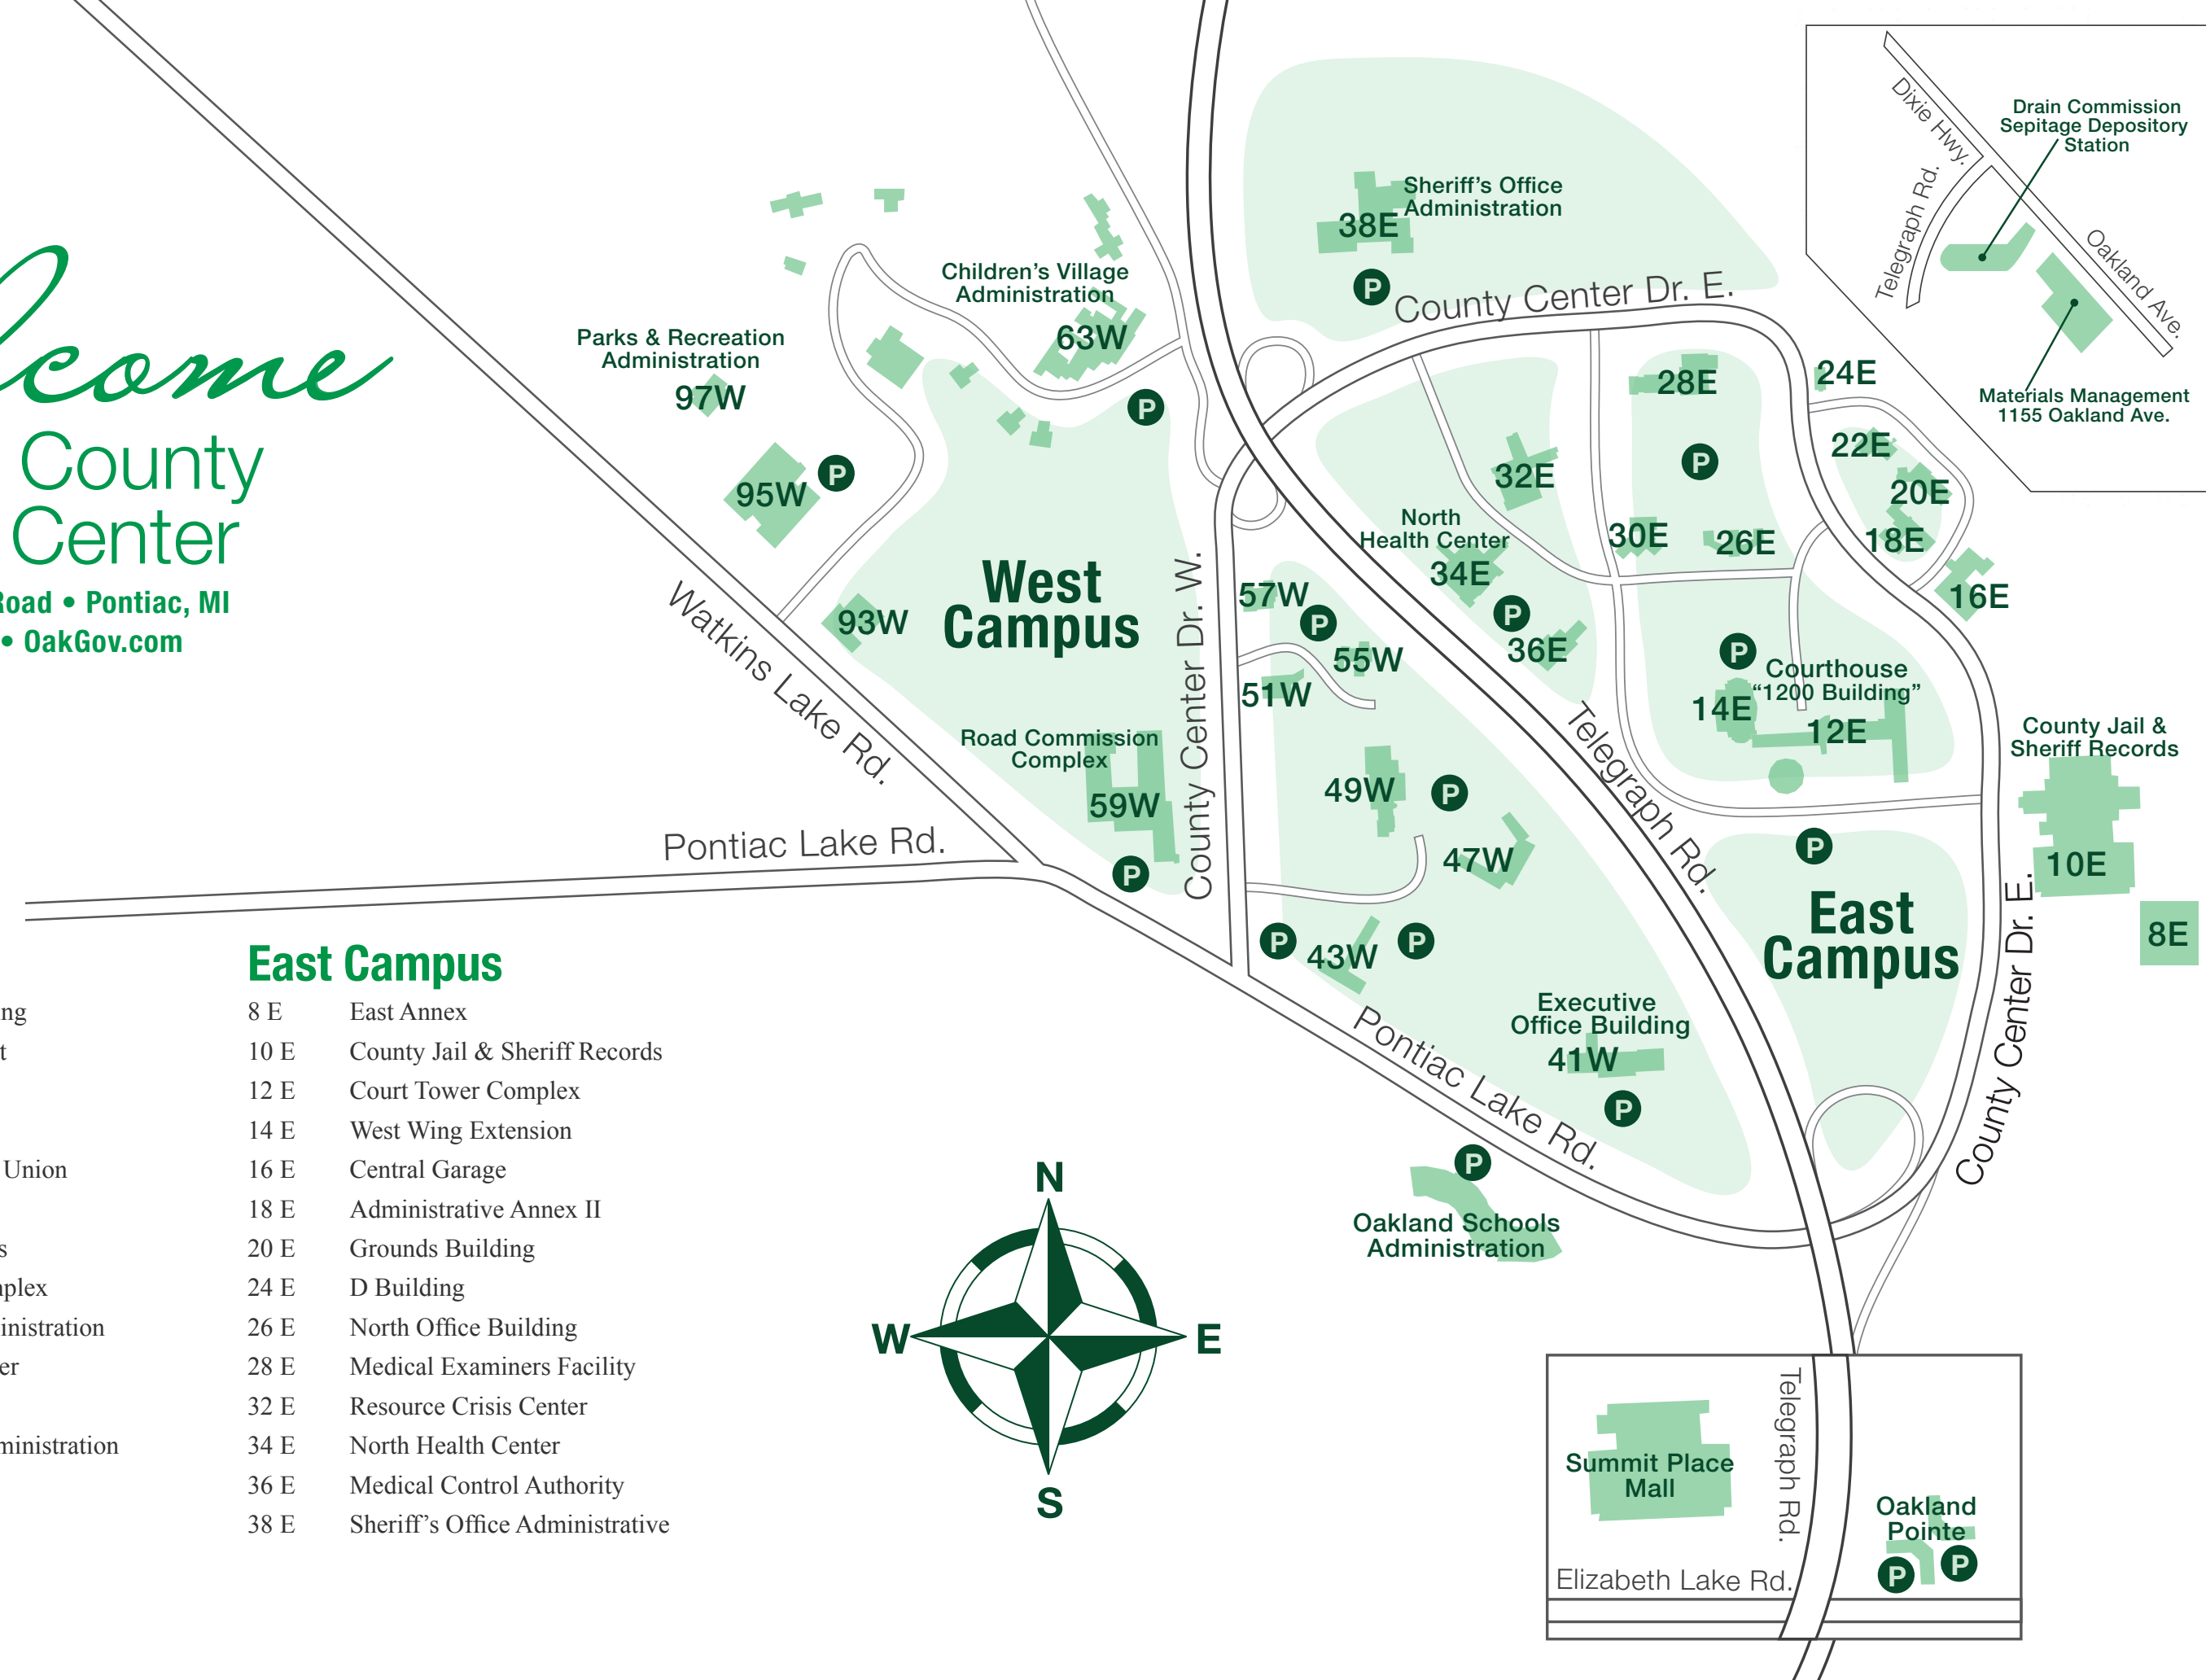

Welcome

Oakland County Service Center

1200 N. Telegraph Road • Pontiac, MI
(248) 858-1000 • OakGov.com

9

West Campus

- 41 W Executive Office Building
- 43 W Oakland County Market
- 47 W Homeland Security
- 49 W Administrative Annex I
- 51 W Oakland County Credit Union
- 55 W Easter Seals Society
- 57 W Sheriff's Patrol Services
- 59 W Road Commission Complex
- 63 W Children's Village Administration
- 93 W US Army Reserve Center
- 95 W Public Works Building
- 97 W Parks & Recreation Administration

East Campus

- 8 E East Annex
- 10 E County Jail & Sheriff Records
- 12 E Court Tower Complex
- 14 E West Wing Extension
- 16 E Central Garage
- 18 E Administrative Annex II
- 20 E Grounds Building
- 24 E D Building
- 26 E North Office Building
- 28 E Medical Examiners Facility
- 32 E Resource Crisis Center
- 34 E North Health Center
- 36 E Medical Control Authority
- 38 E Sheriff's Office Administrative