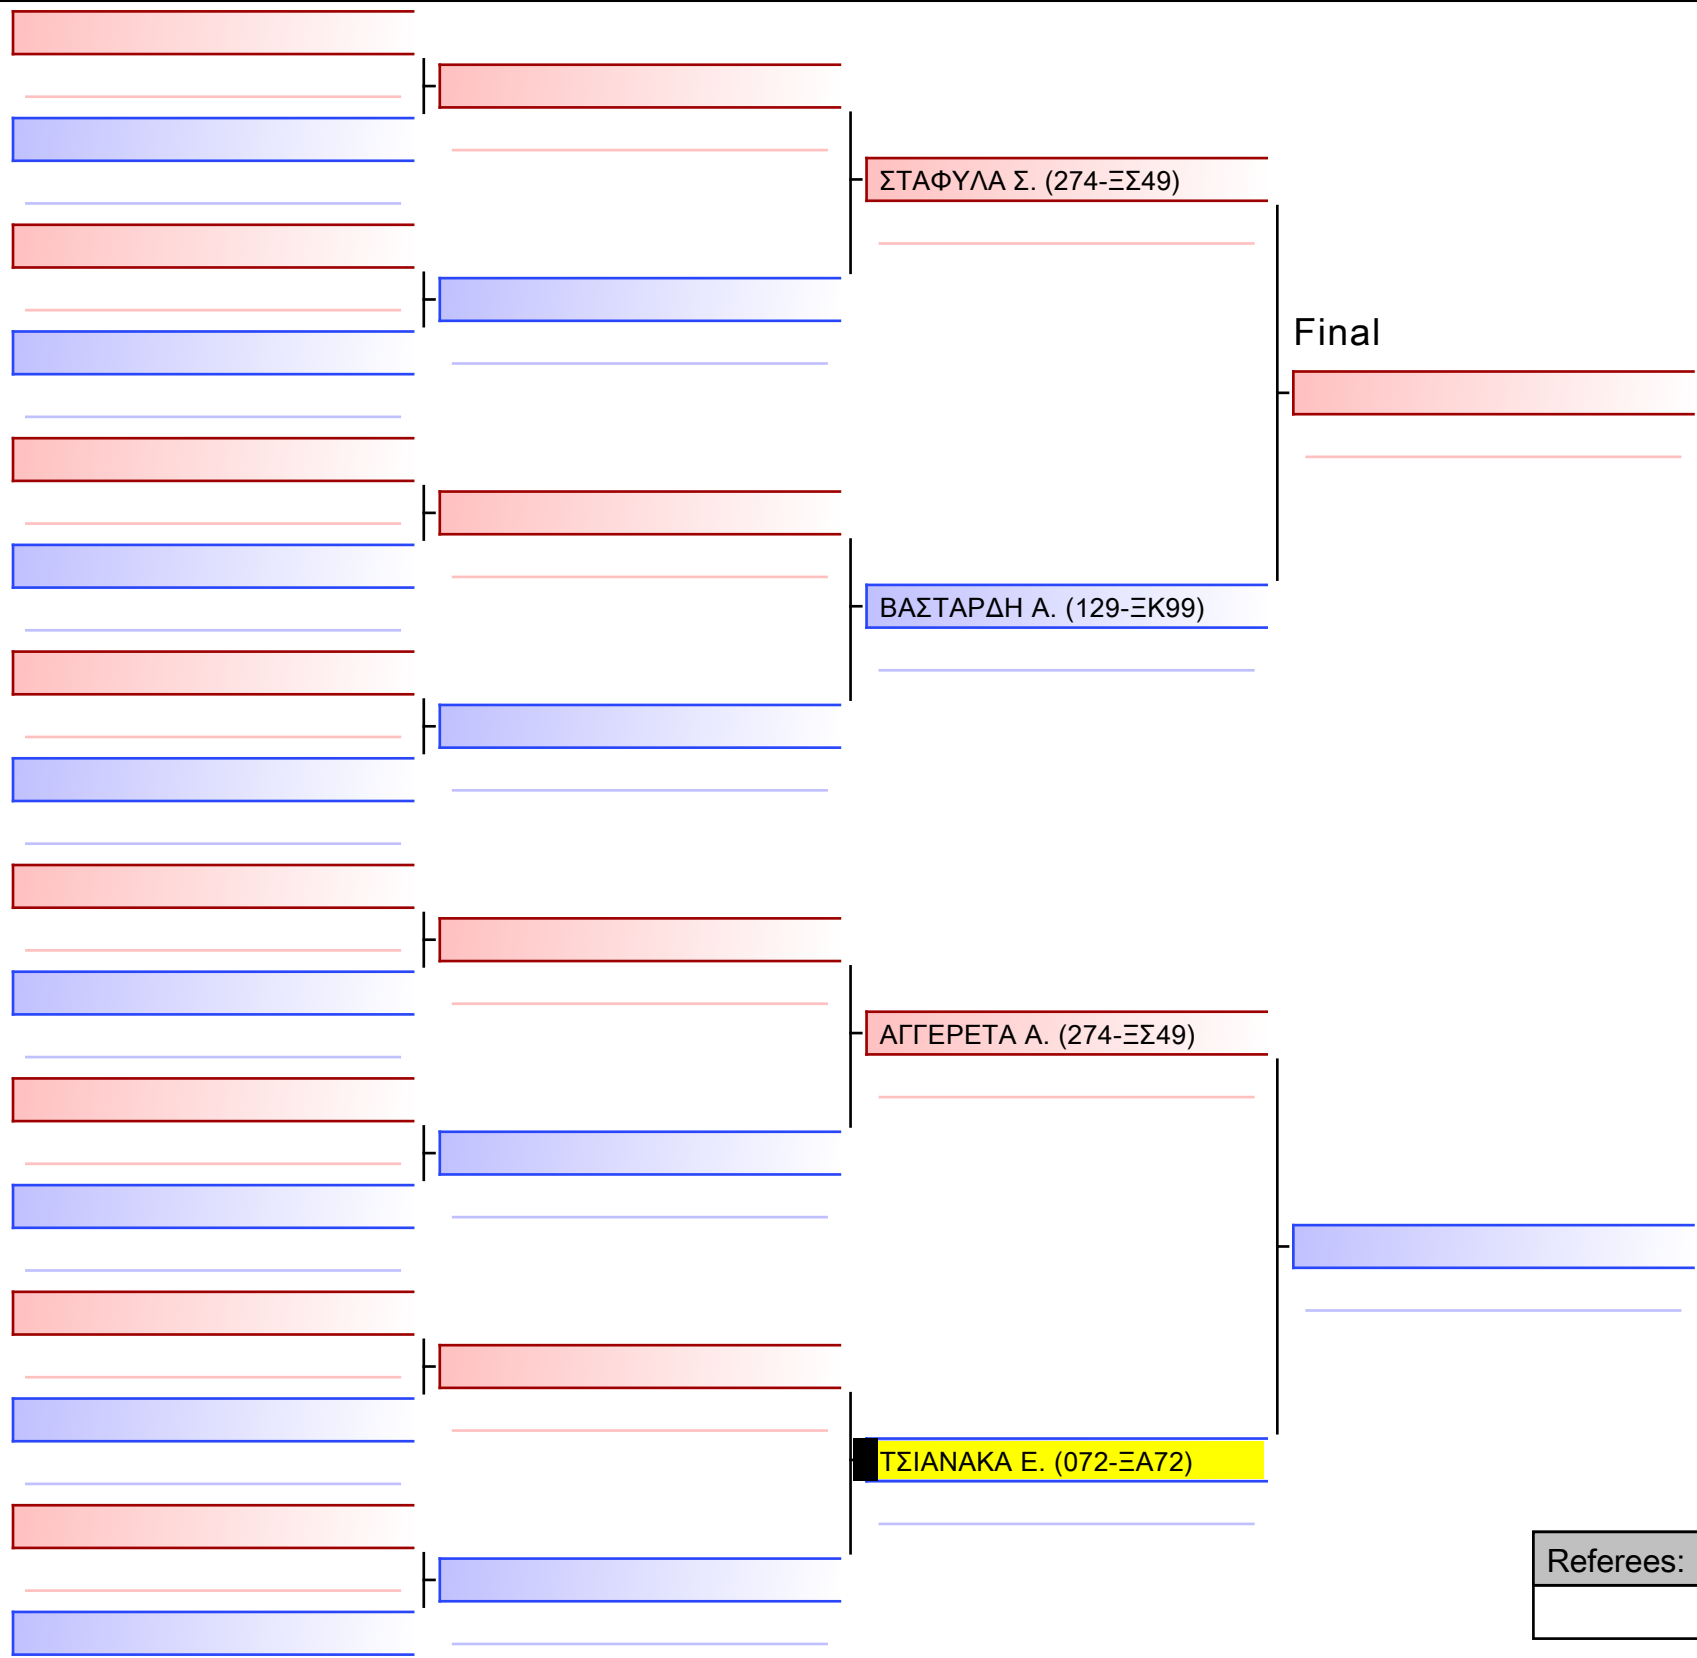

ΚΑΡΦΗ Α. (129-ΞΚ99)

[Original]

--

Referees:			

[Original]

Referees:			

[Original]

Referees:			