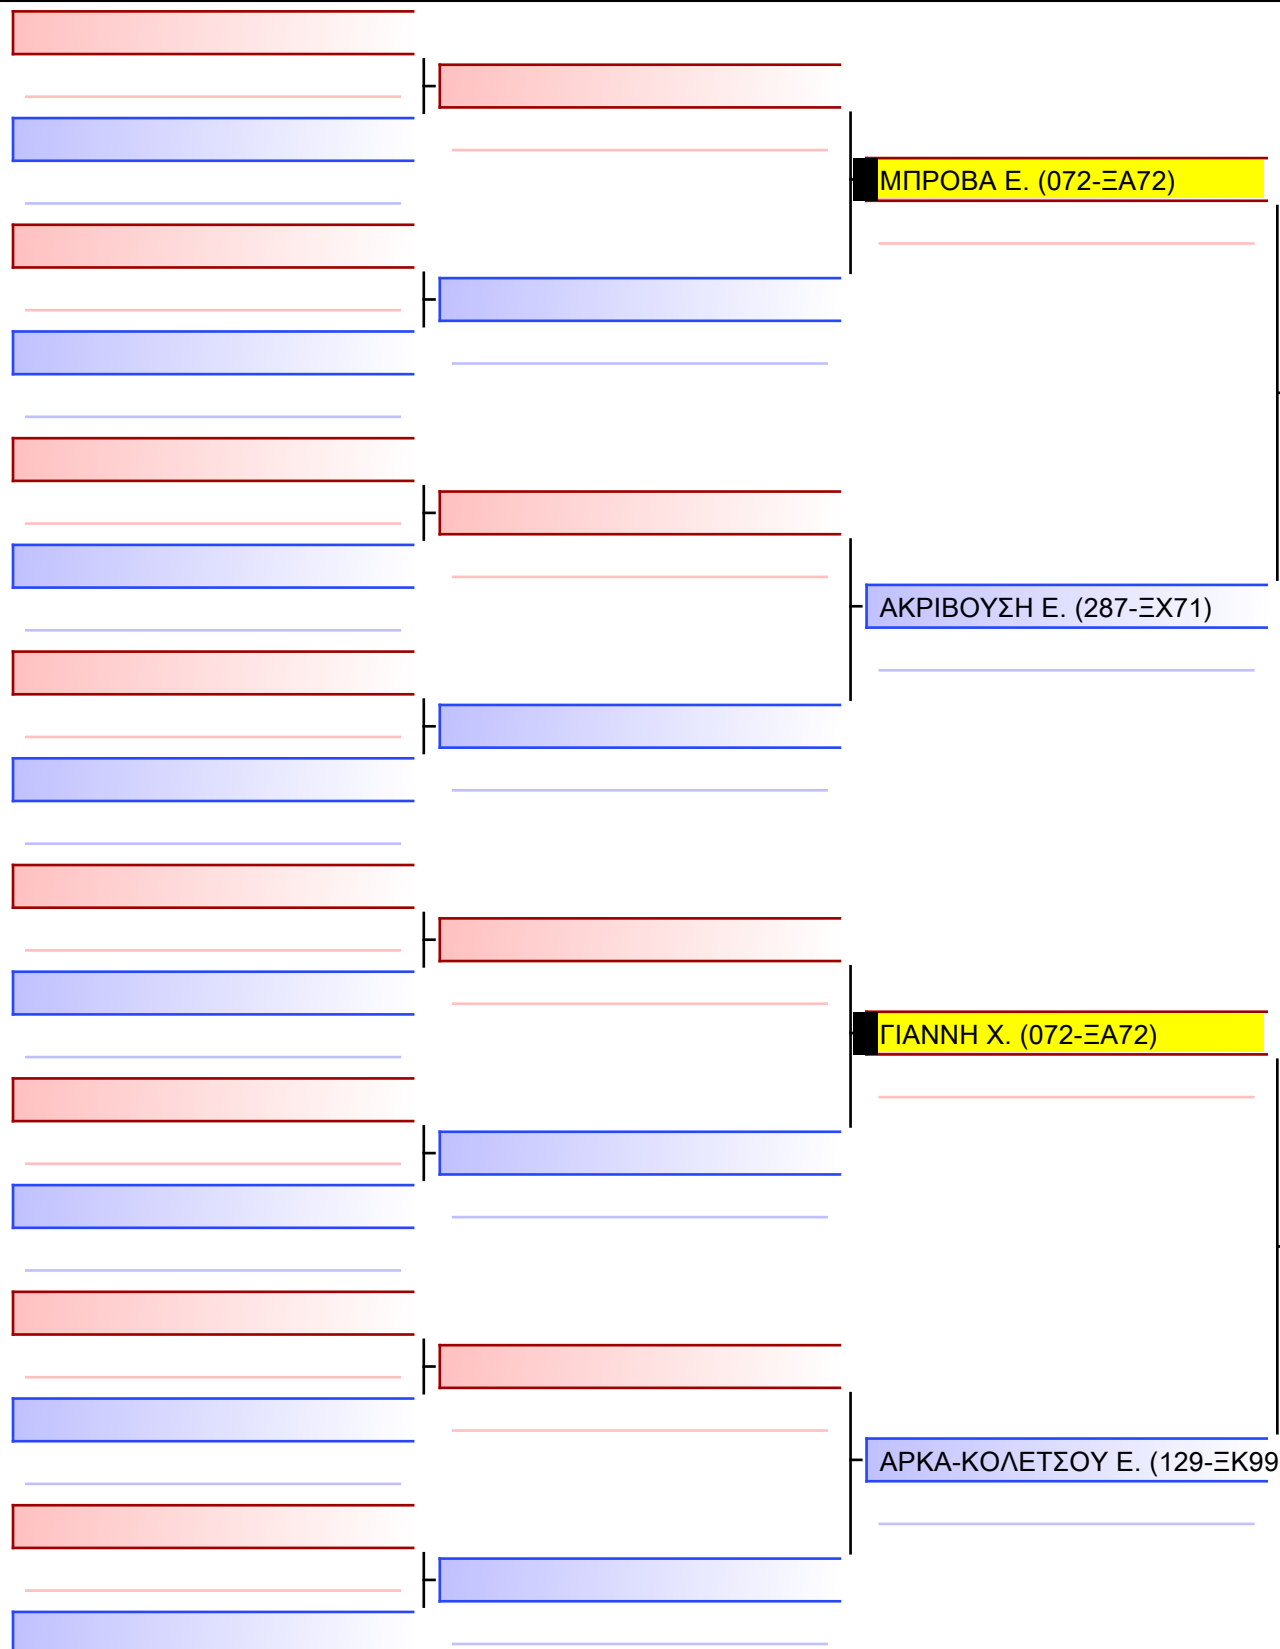

[Original]

Referees: