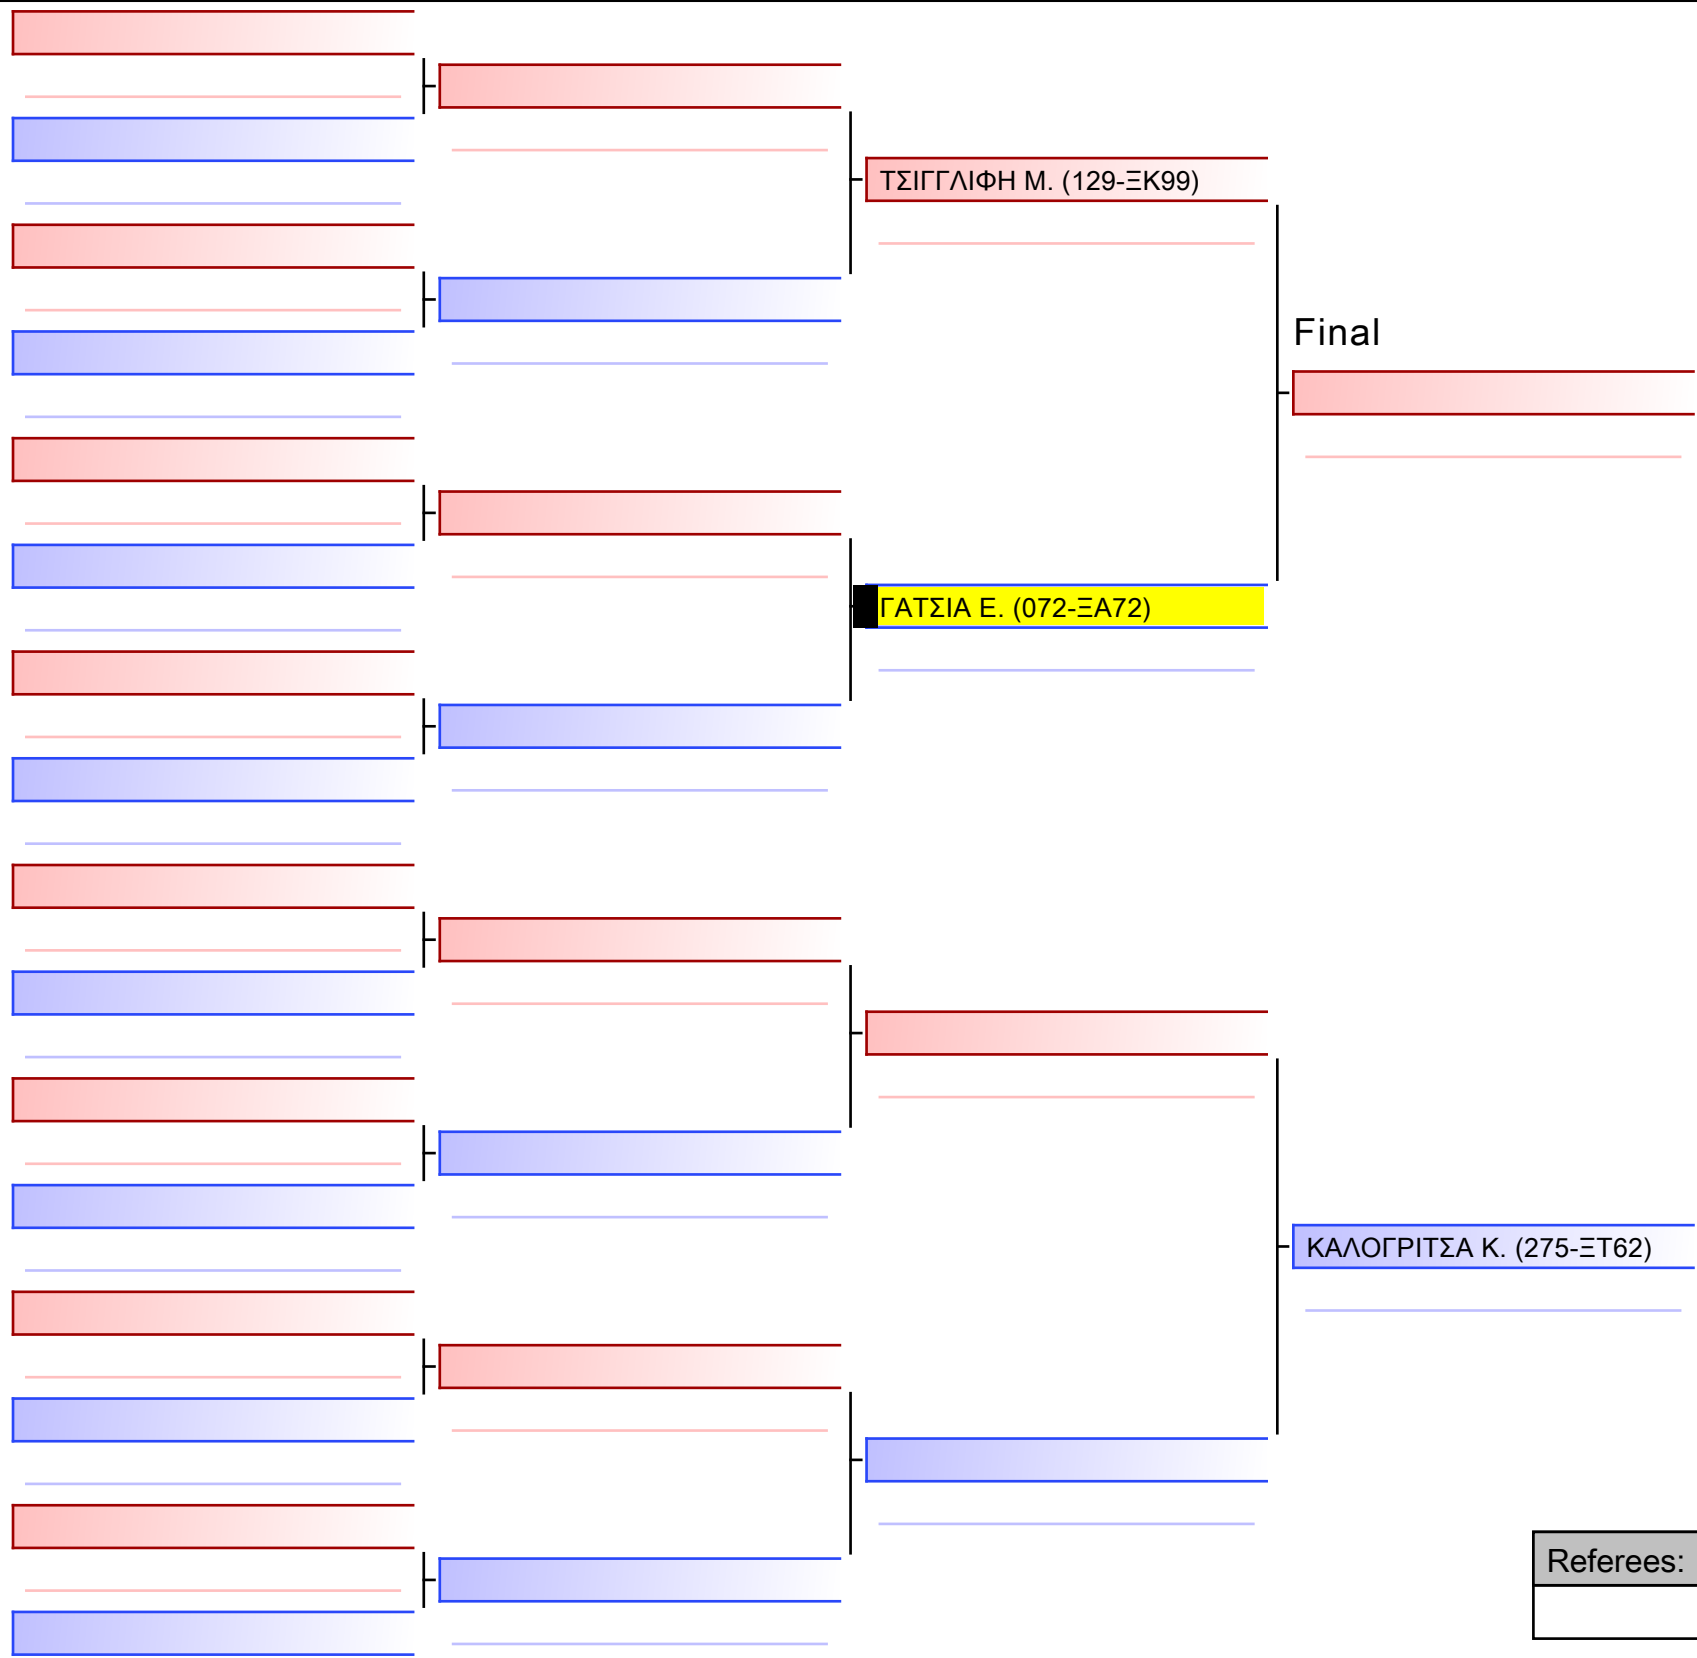

[Original]

Referees: