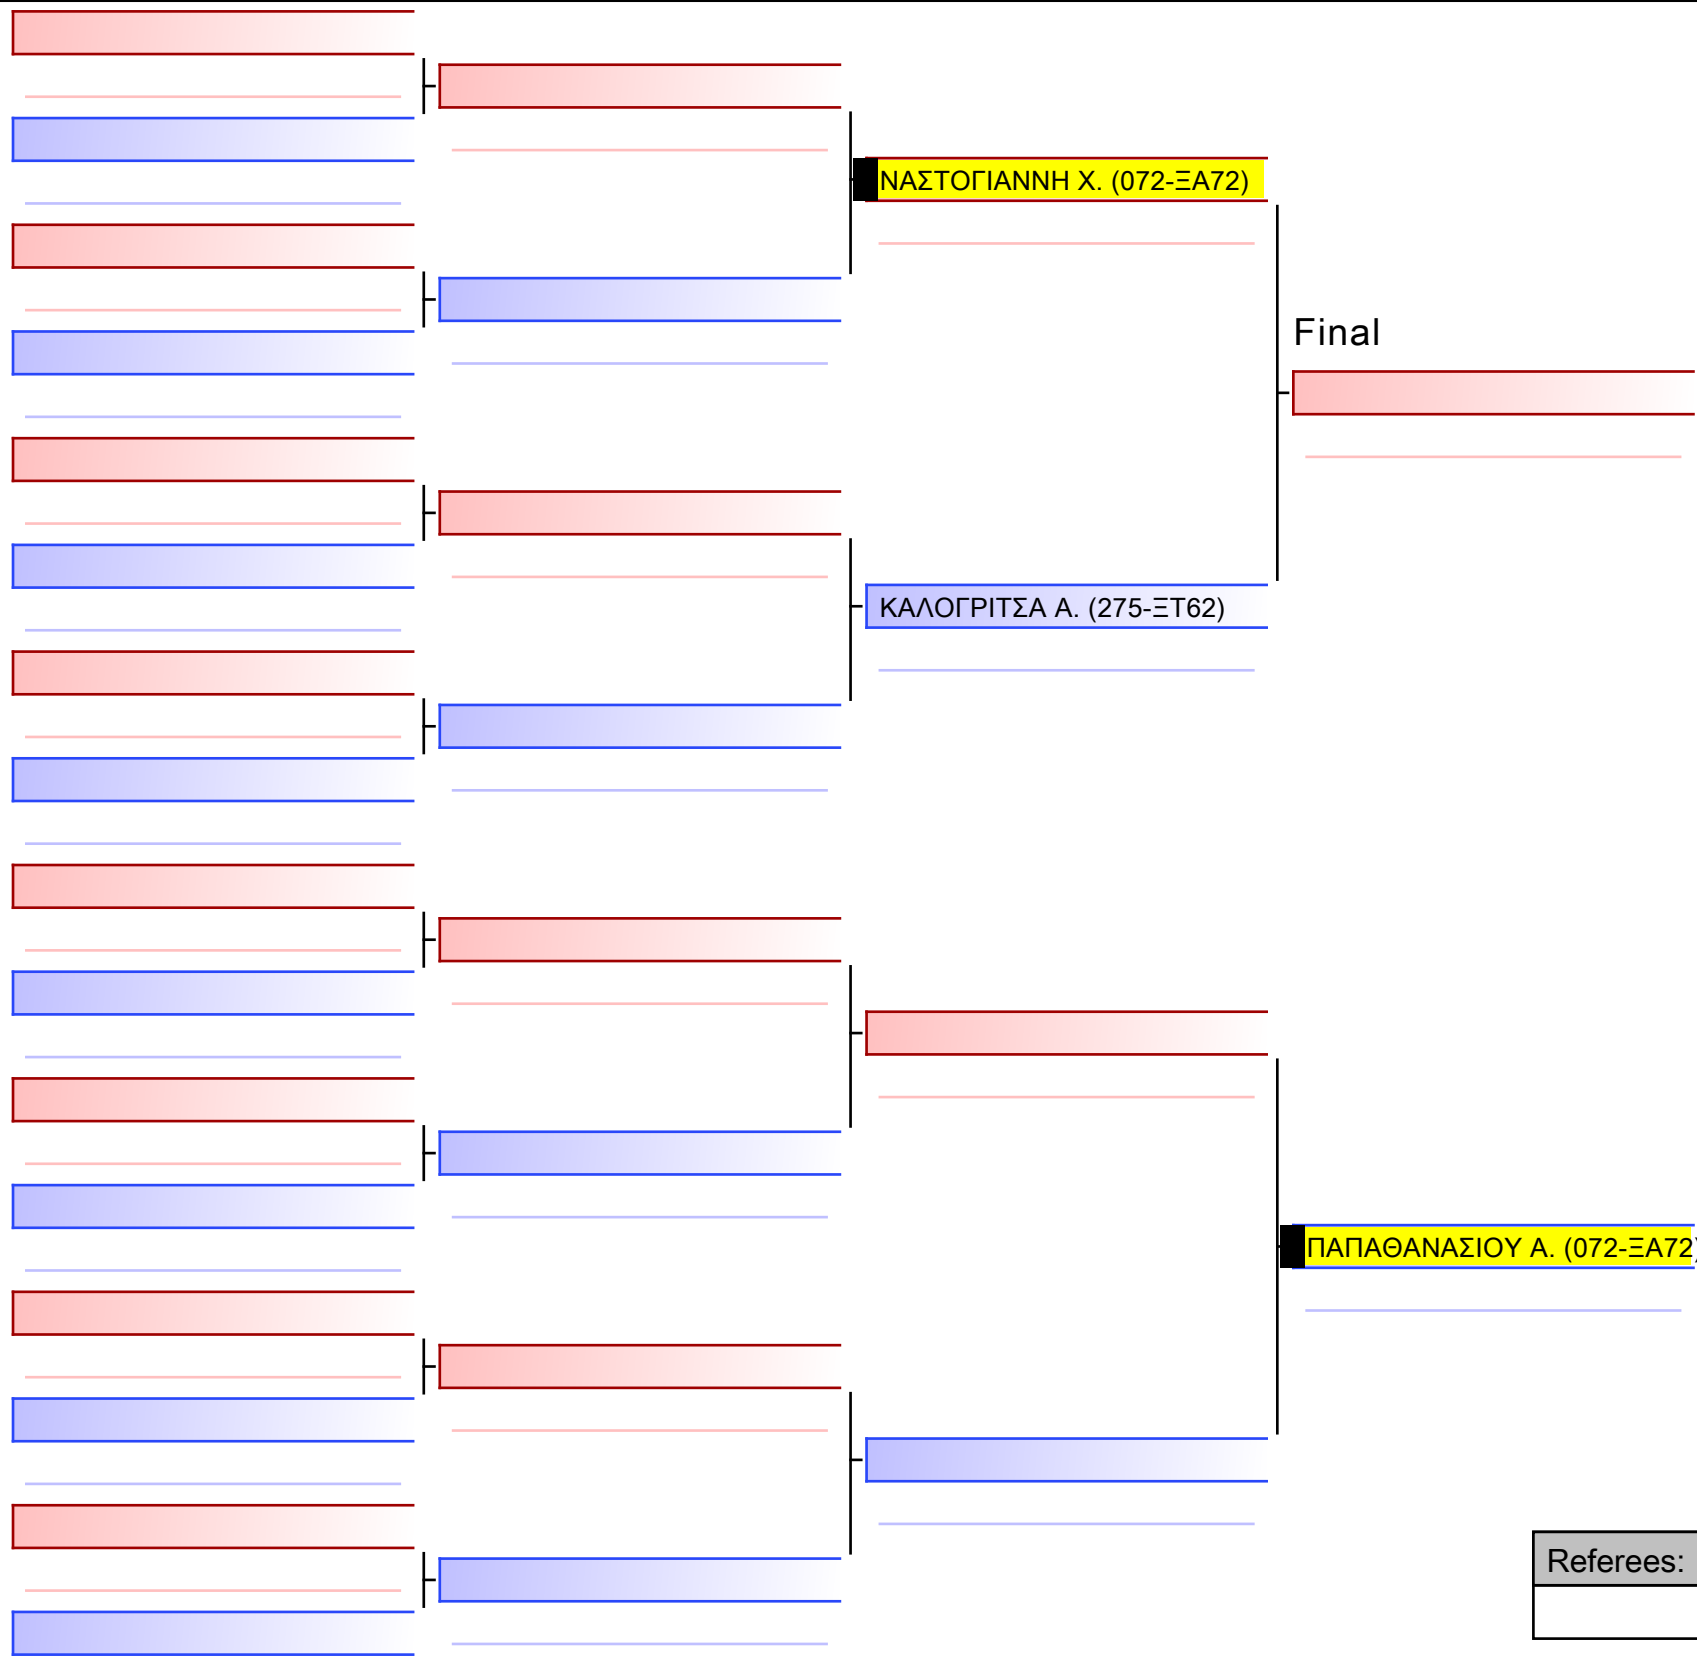

[Original]

Referees:			

Final

[Original]

Referees:			

[Original]

ΤΣΙΑΝΑΚΑΣ Π. (072-ΞΑ72)

Referees:			