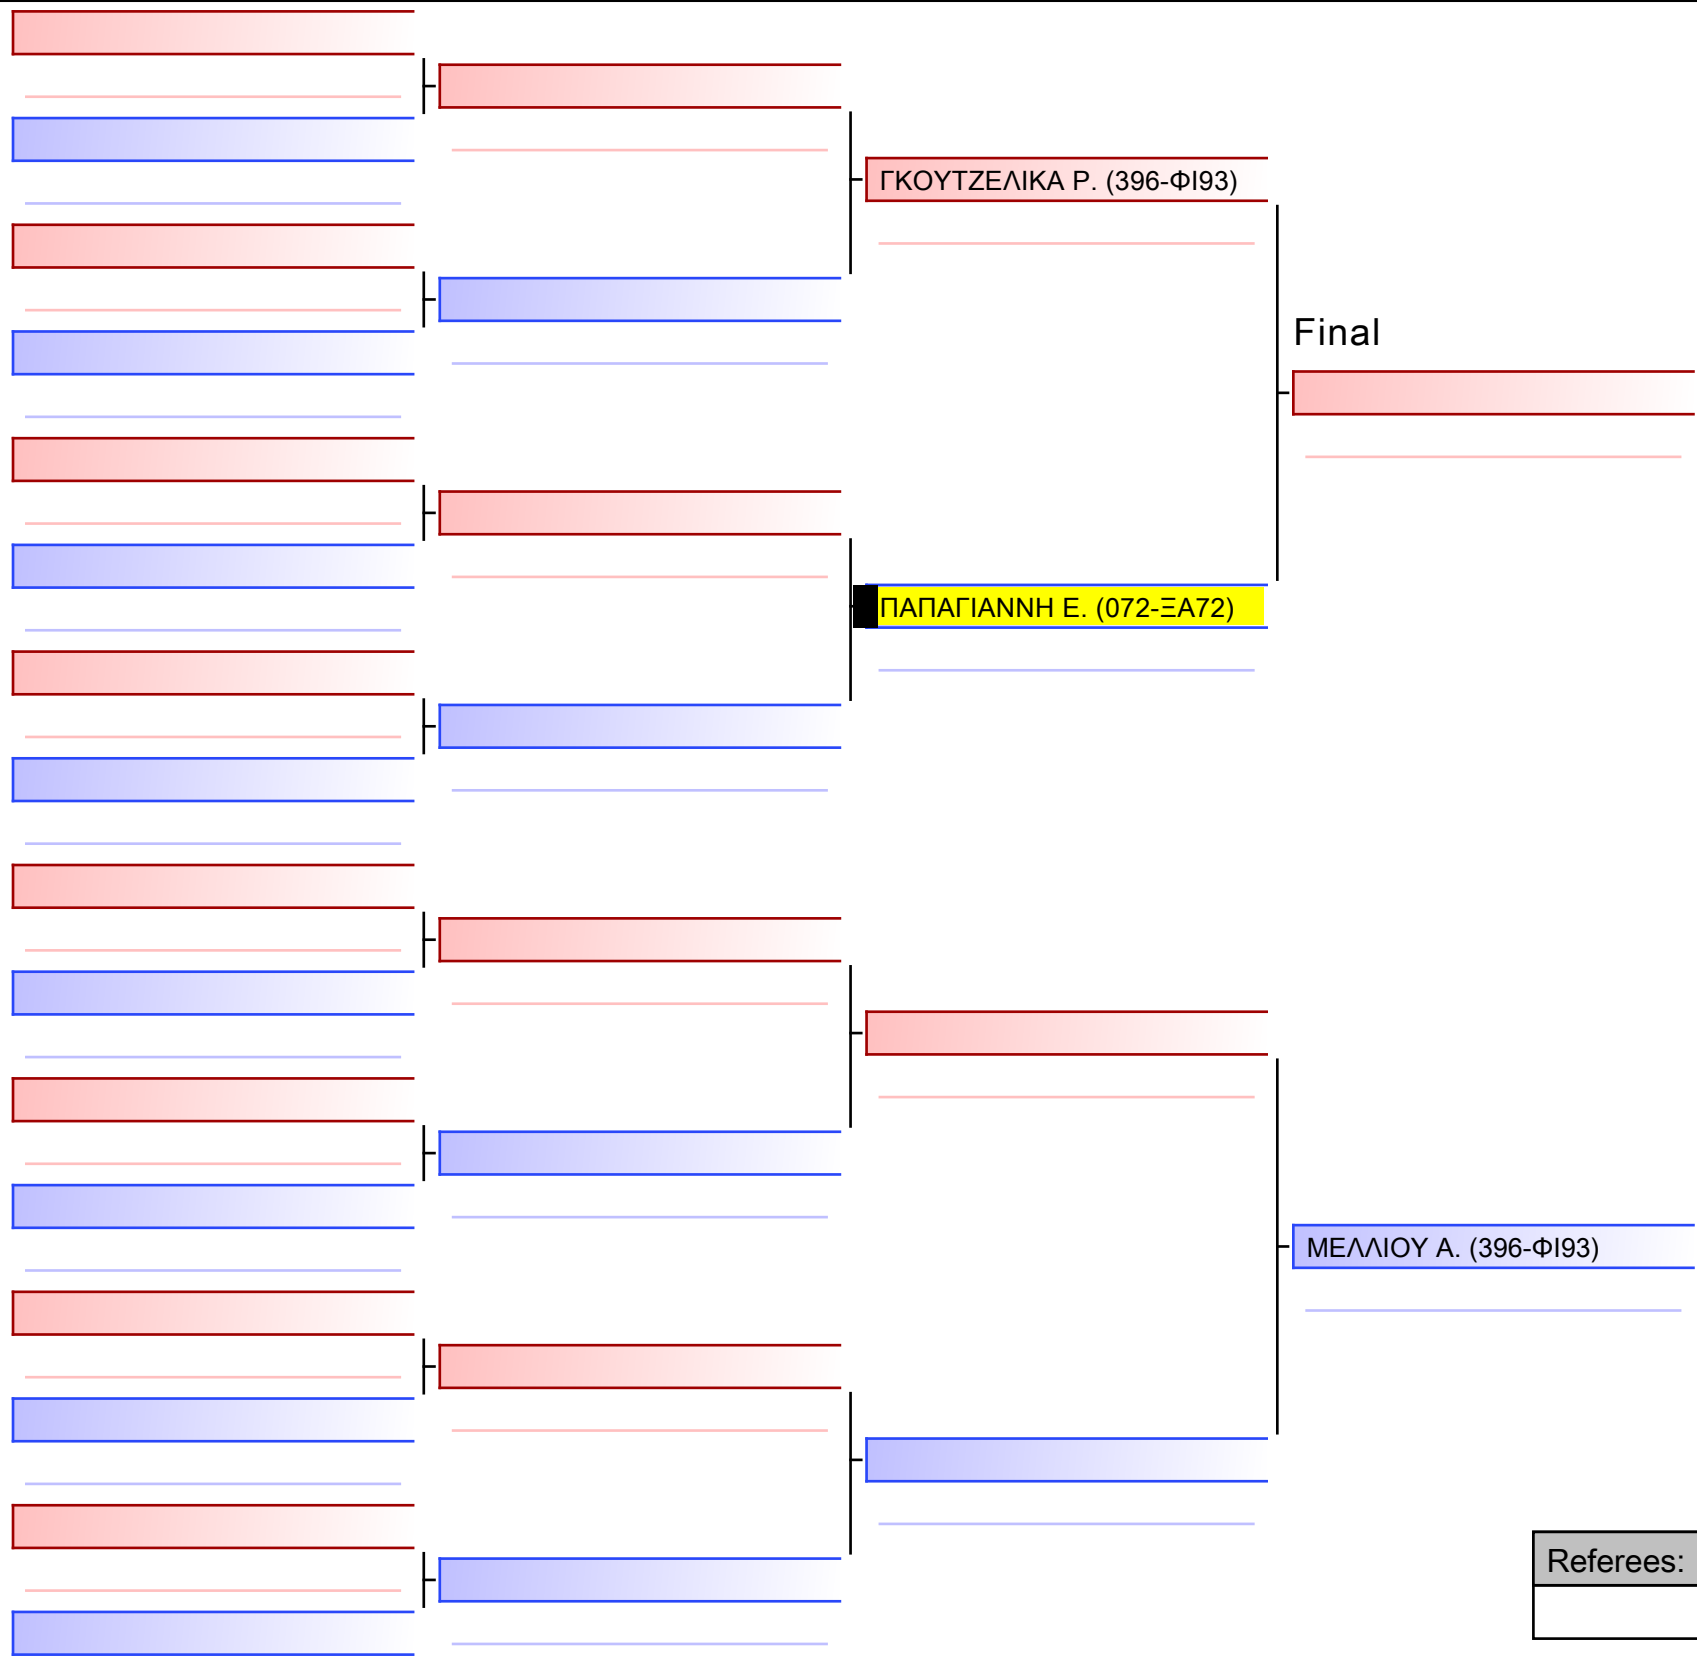

ΜΠΑΓΑΝΑΣ Α. (107-ΛΓ77)

[Original]

--

Referees:			

[Original]

Referees:			

[Original]

Referees:			