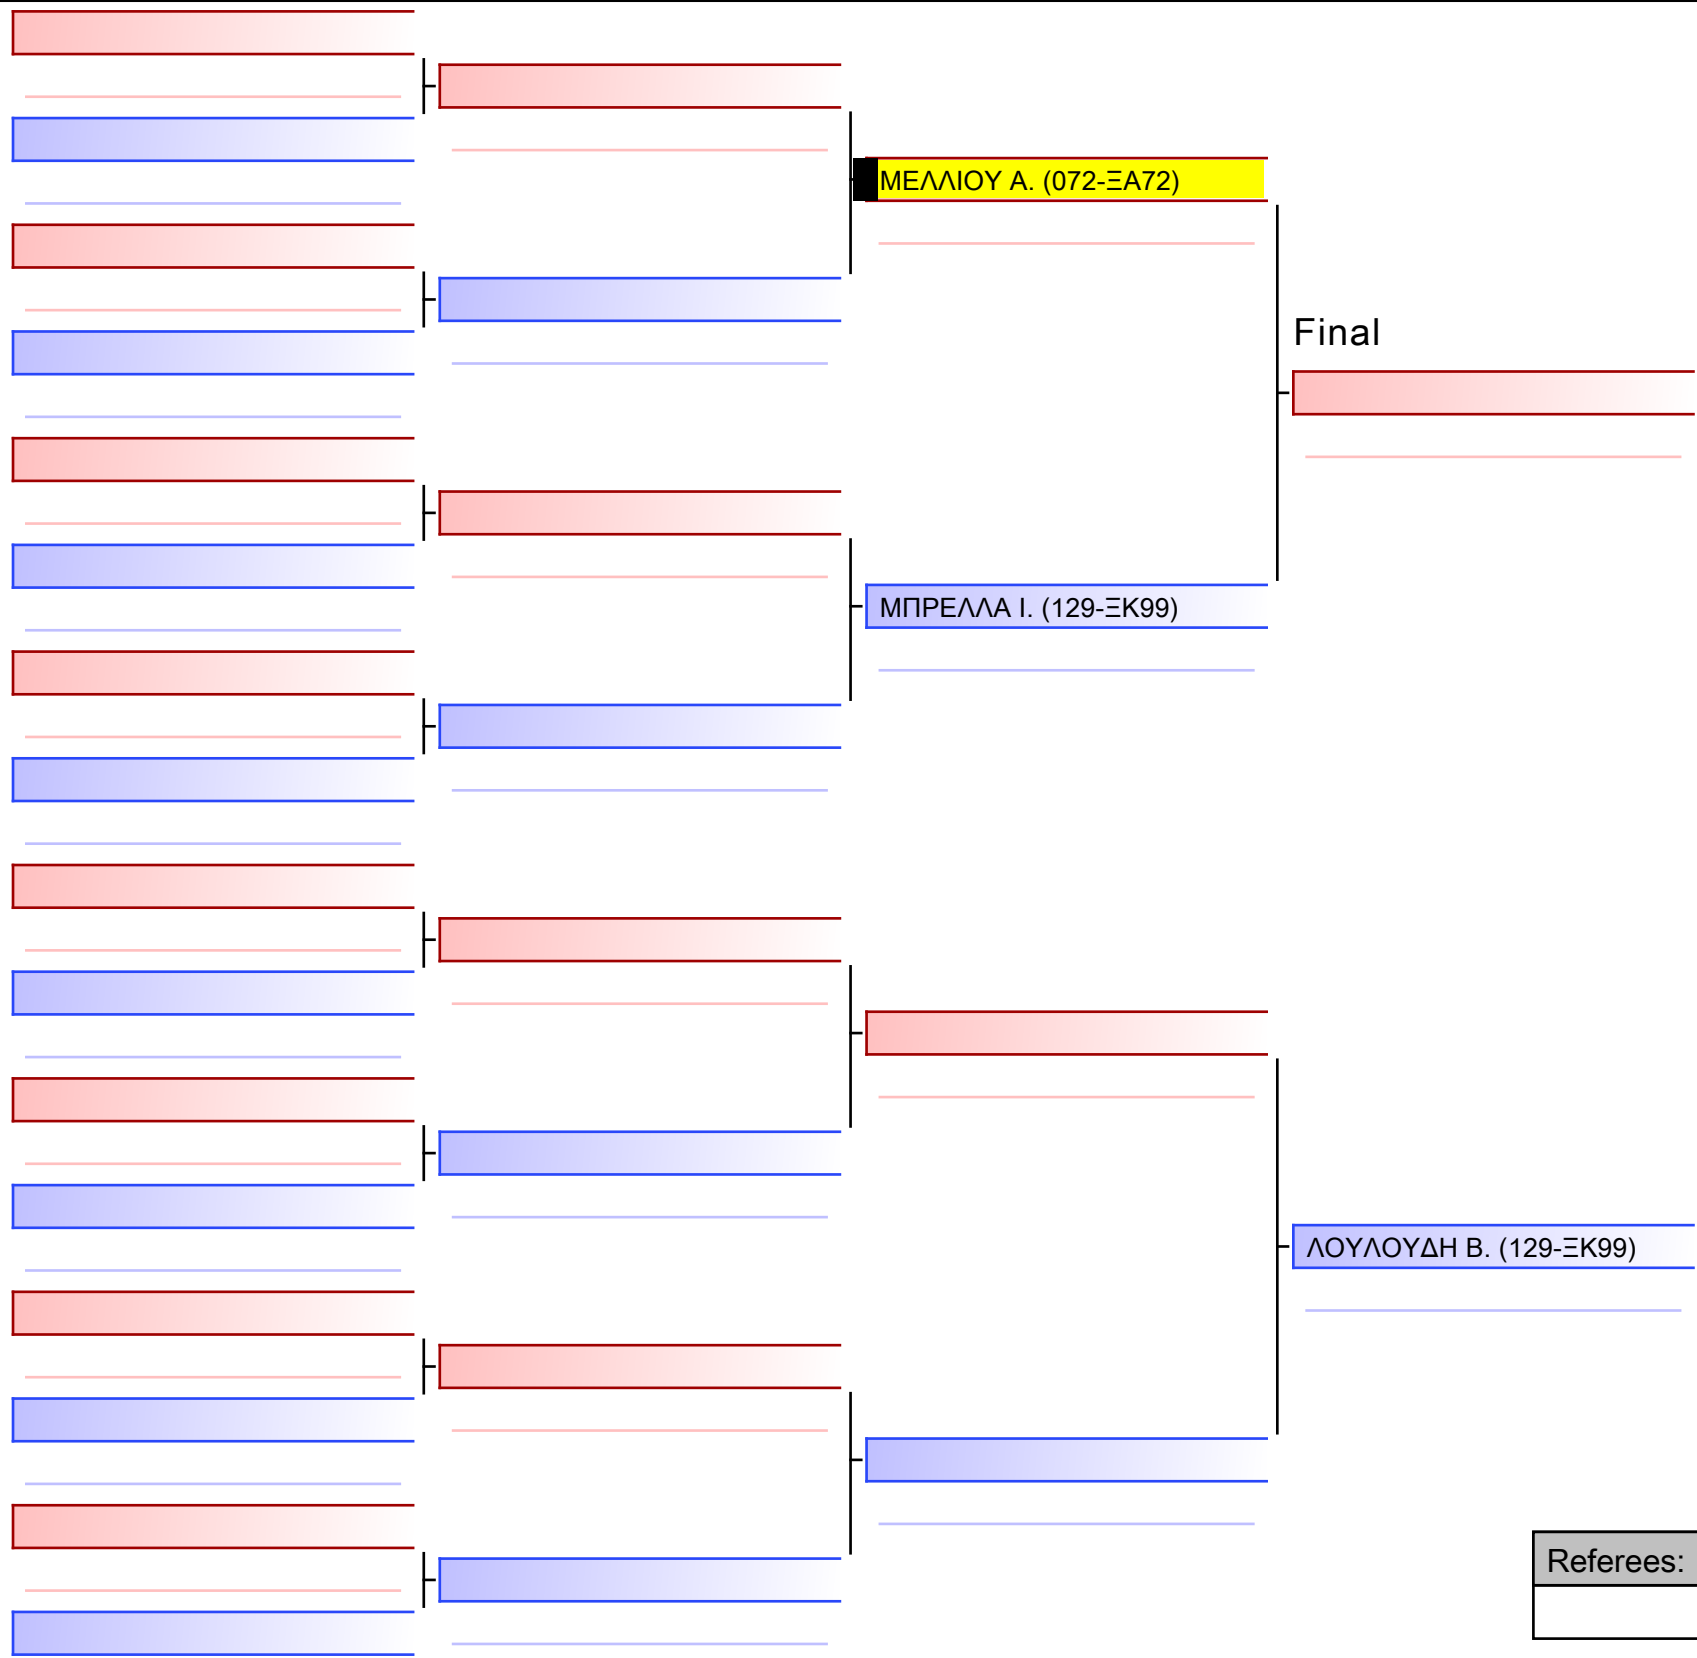

[Original]

Referees: