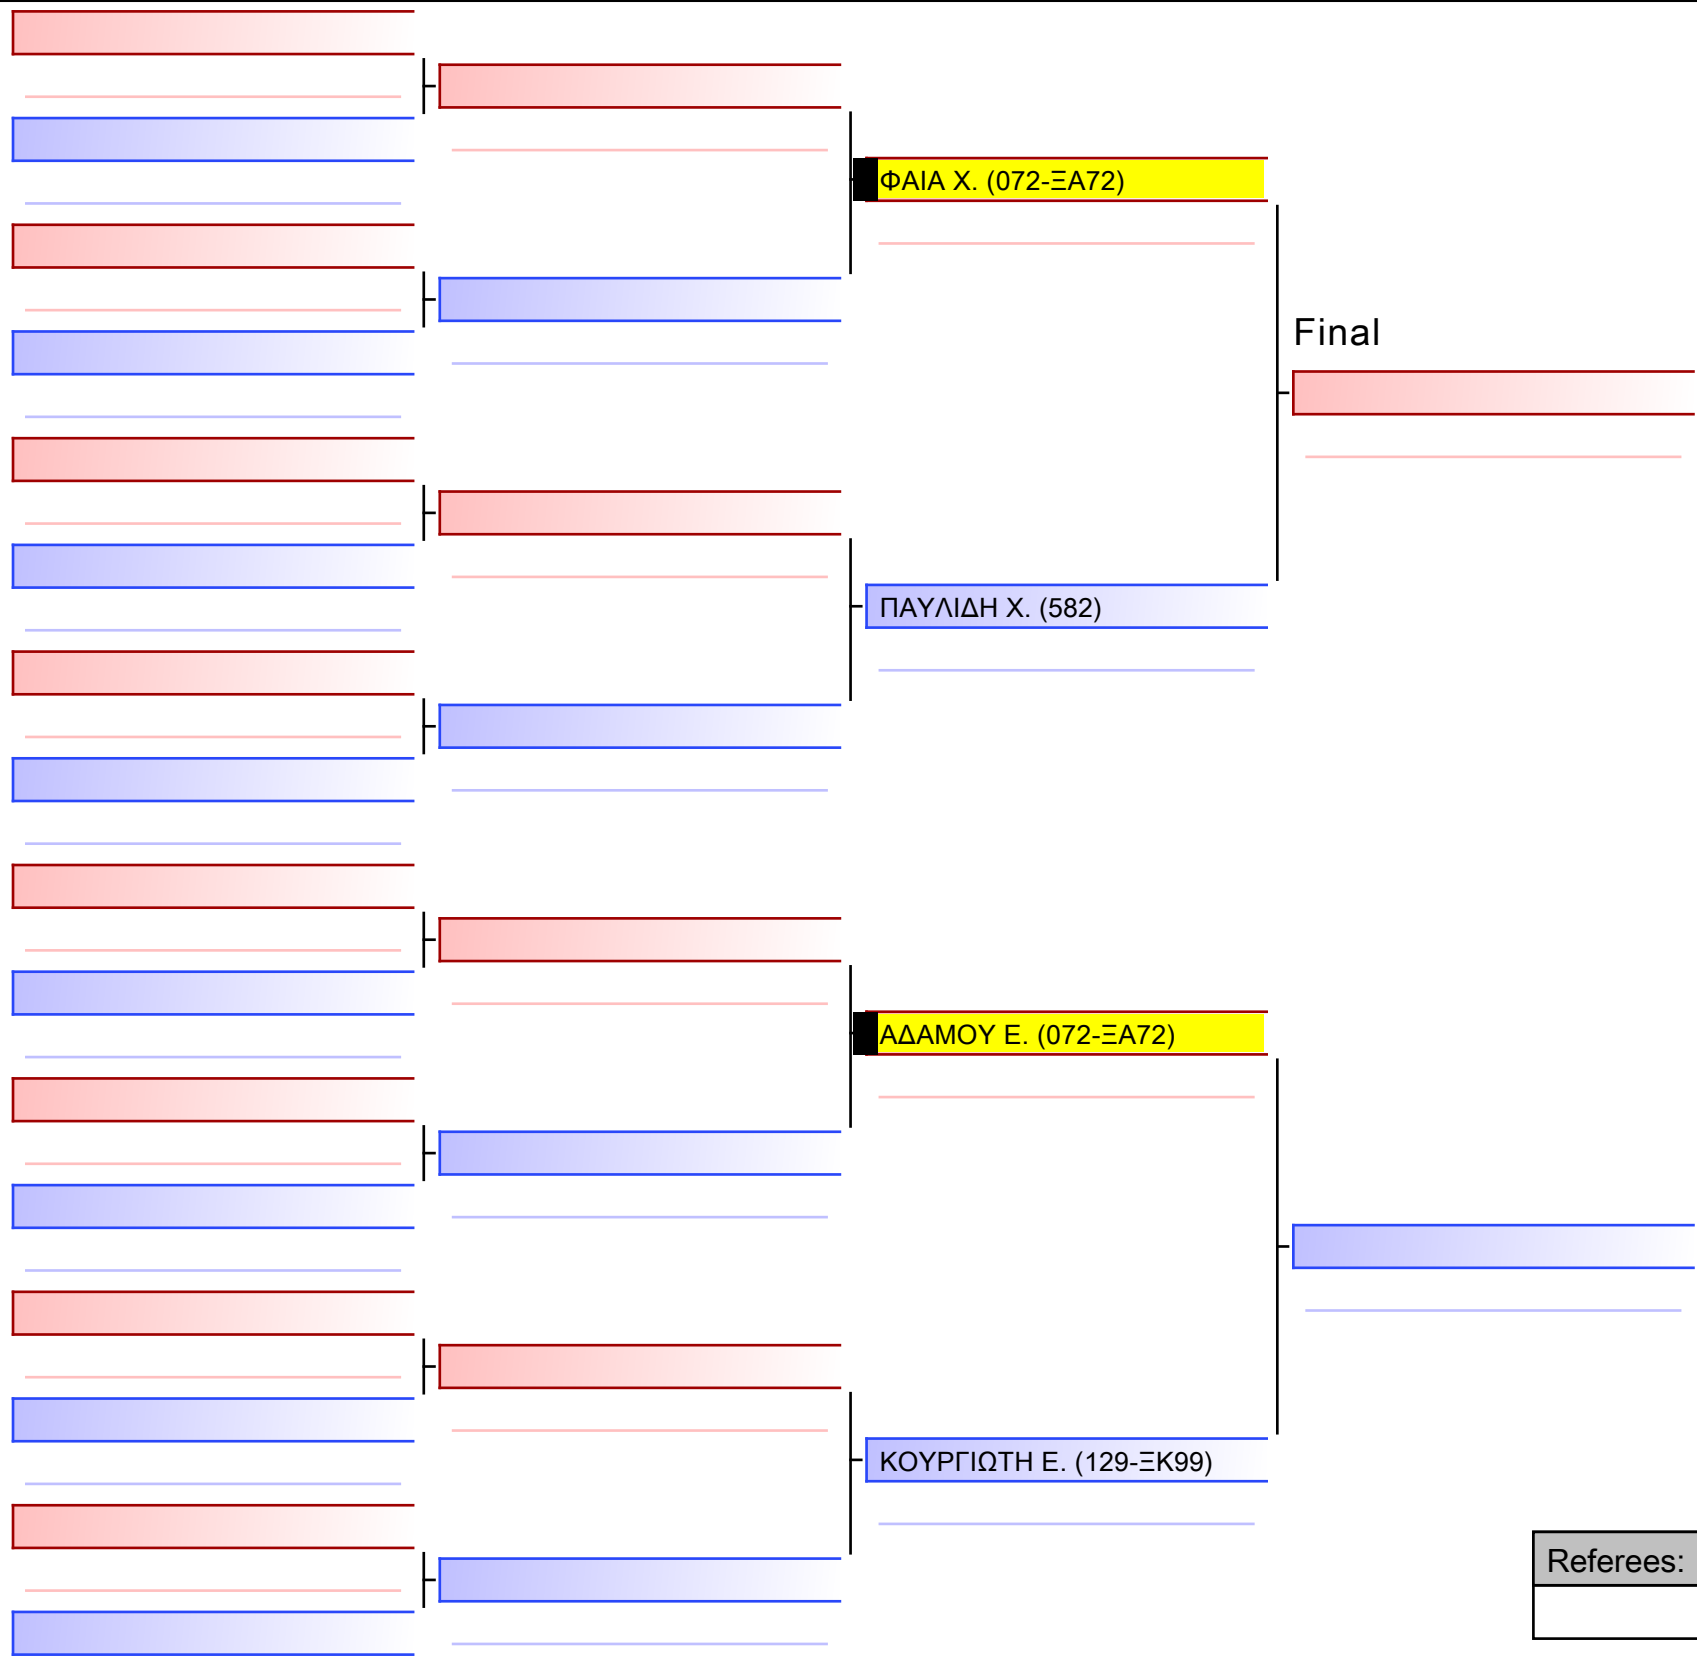

ΜΠΑΓΑΝΑΣ Α. (107-ΛΓ77)

[Original]

--

Referees:			

[Original]

Referees:			

[Original]

Referees:			