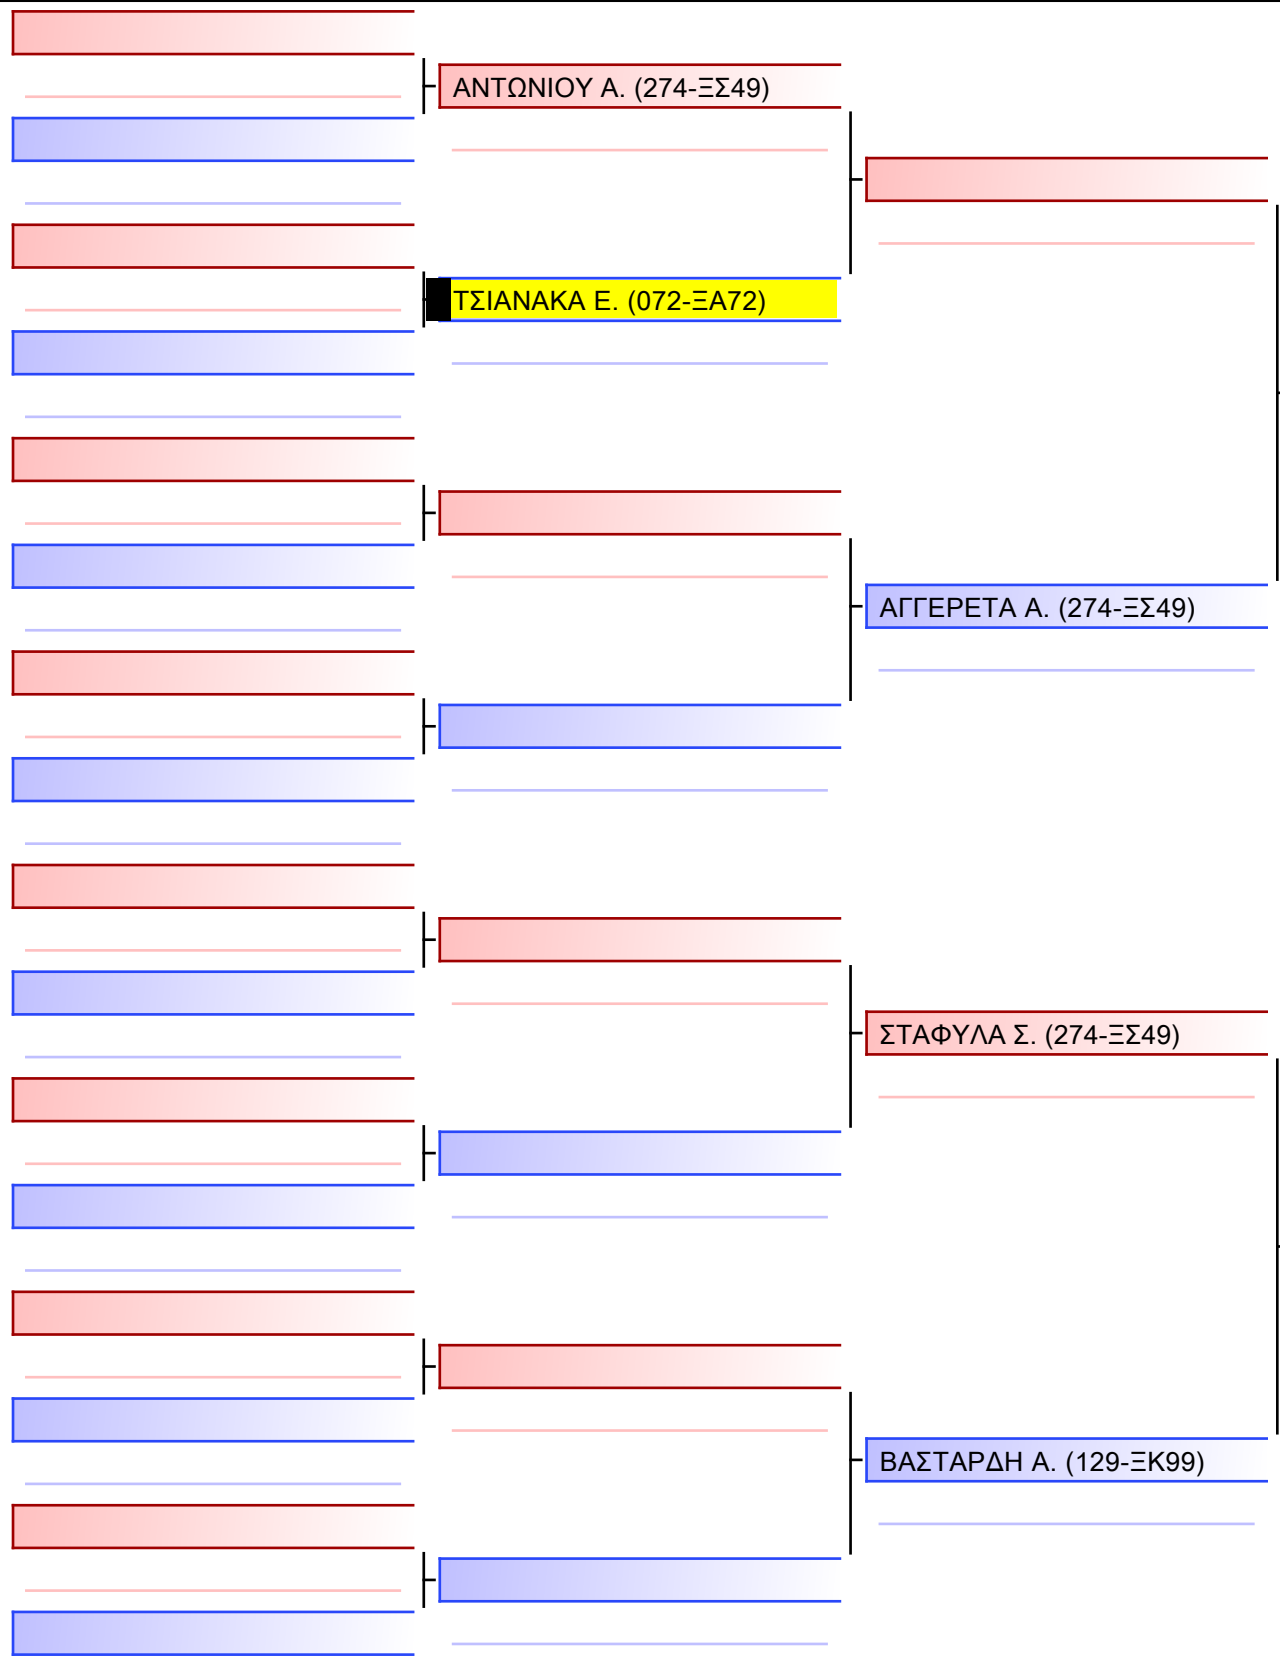

Final

[Original]

Referees: