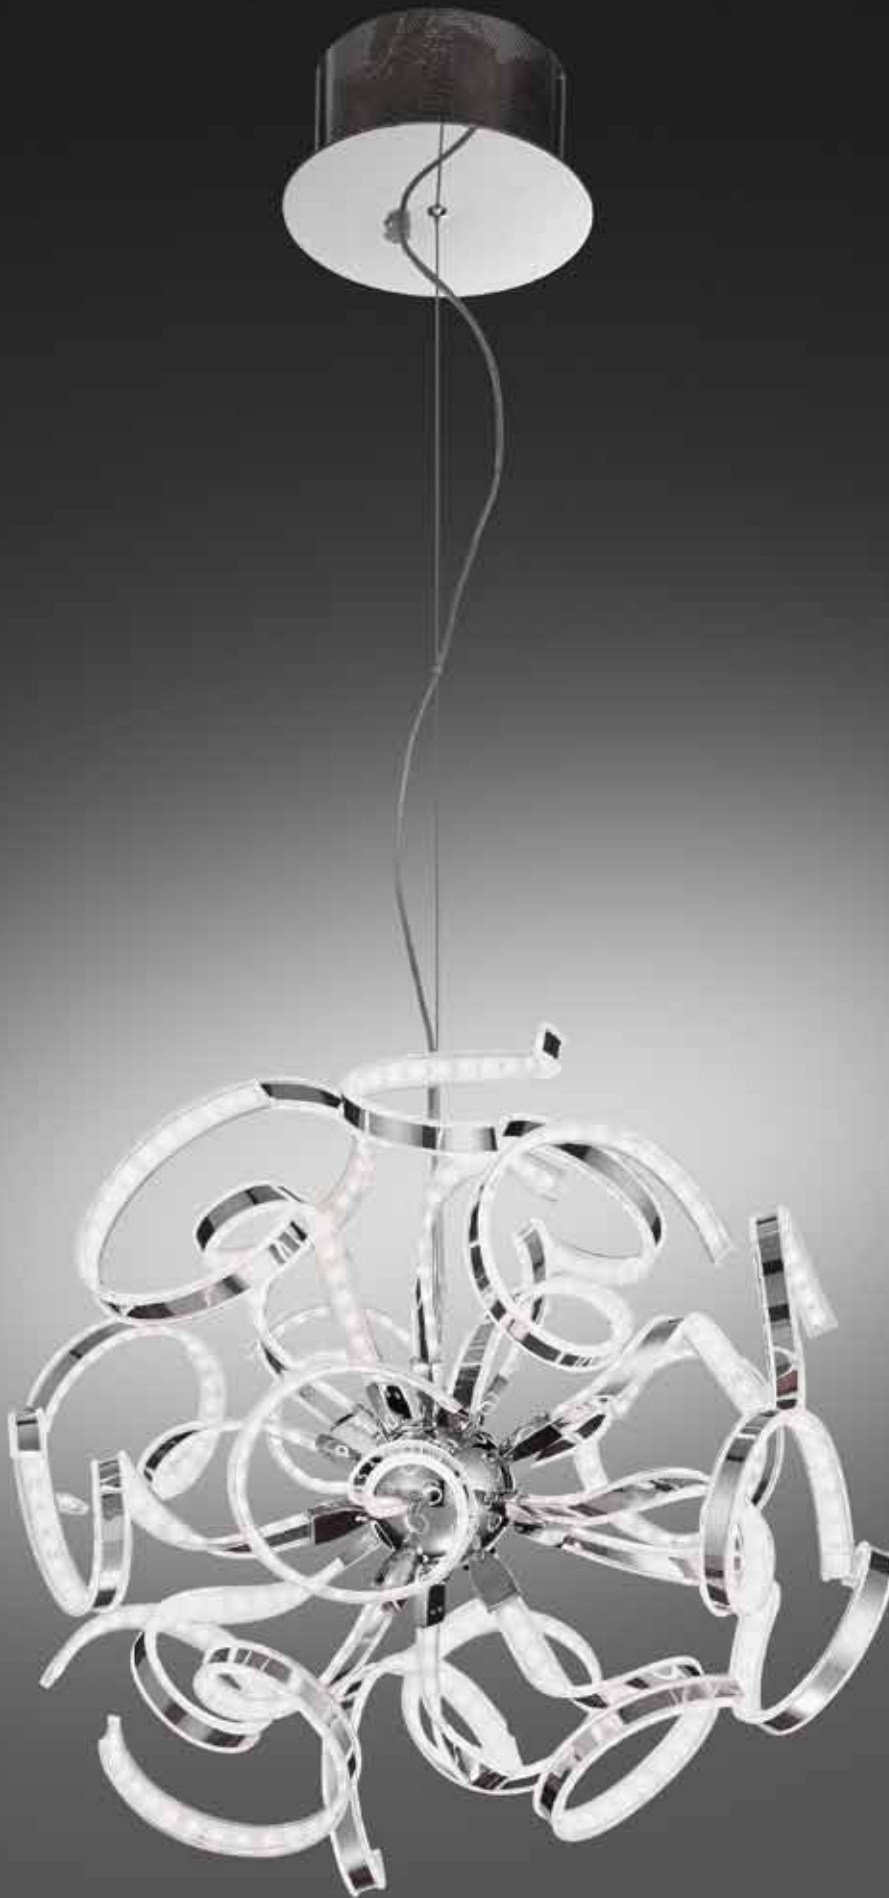

ophelia

Art. LED-OPHELIA/S18
SOSPENSIONE OPHELIA LED
CROMO
Ø 60 - H.165
3200K - 2900Lm
18XLED 6W SMD 5050 **INCLUSE**
8031437641247