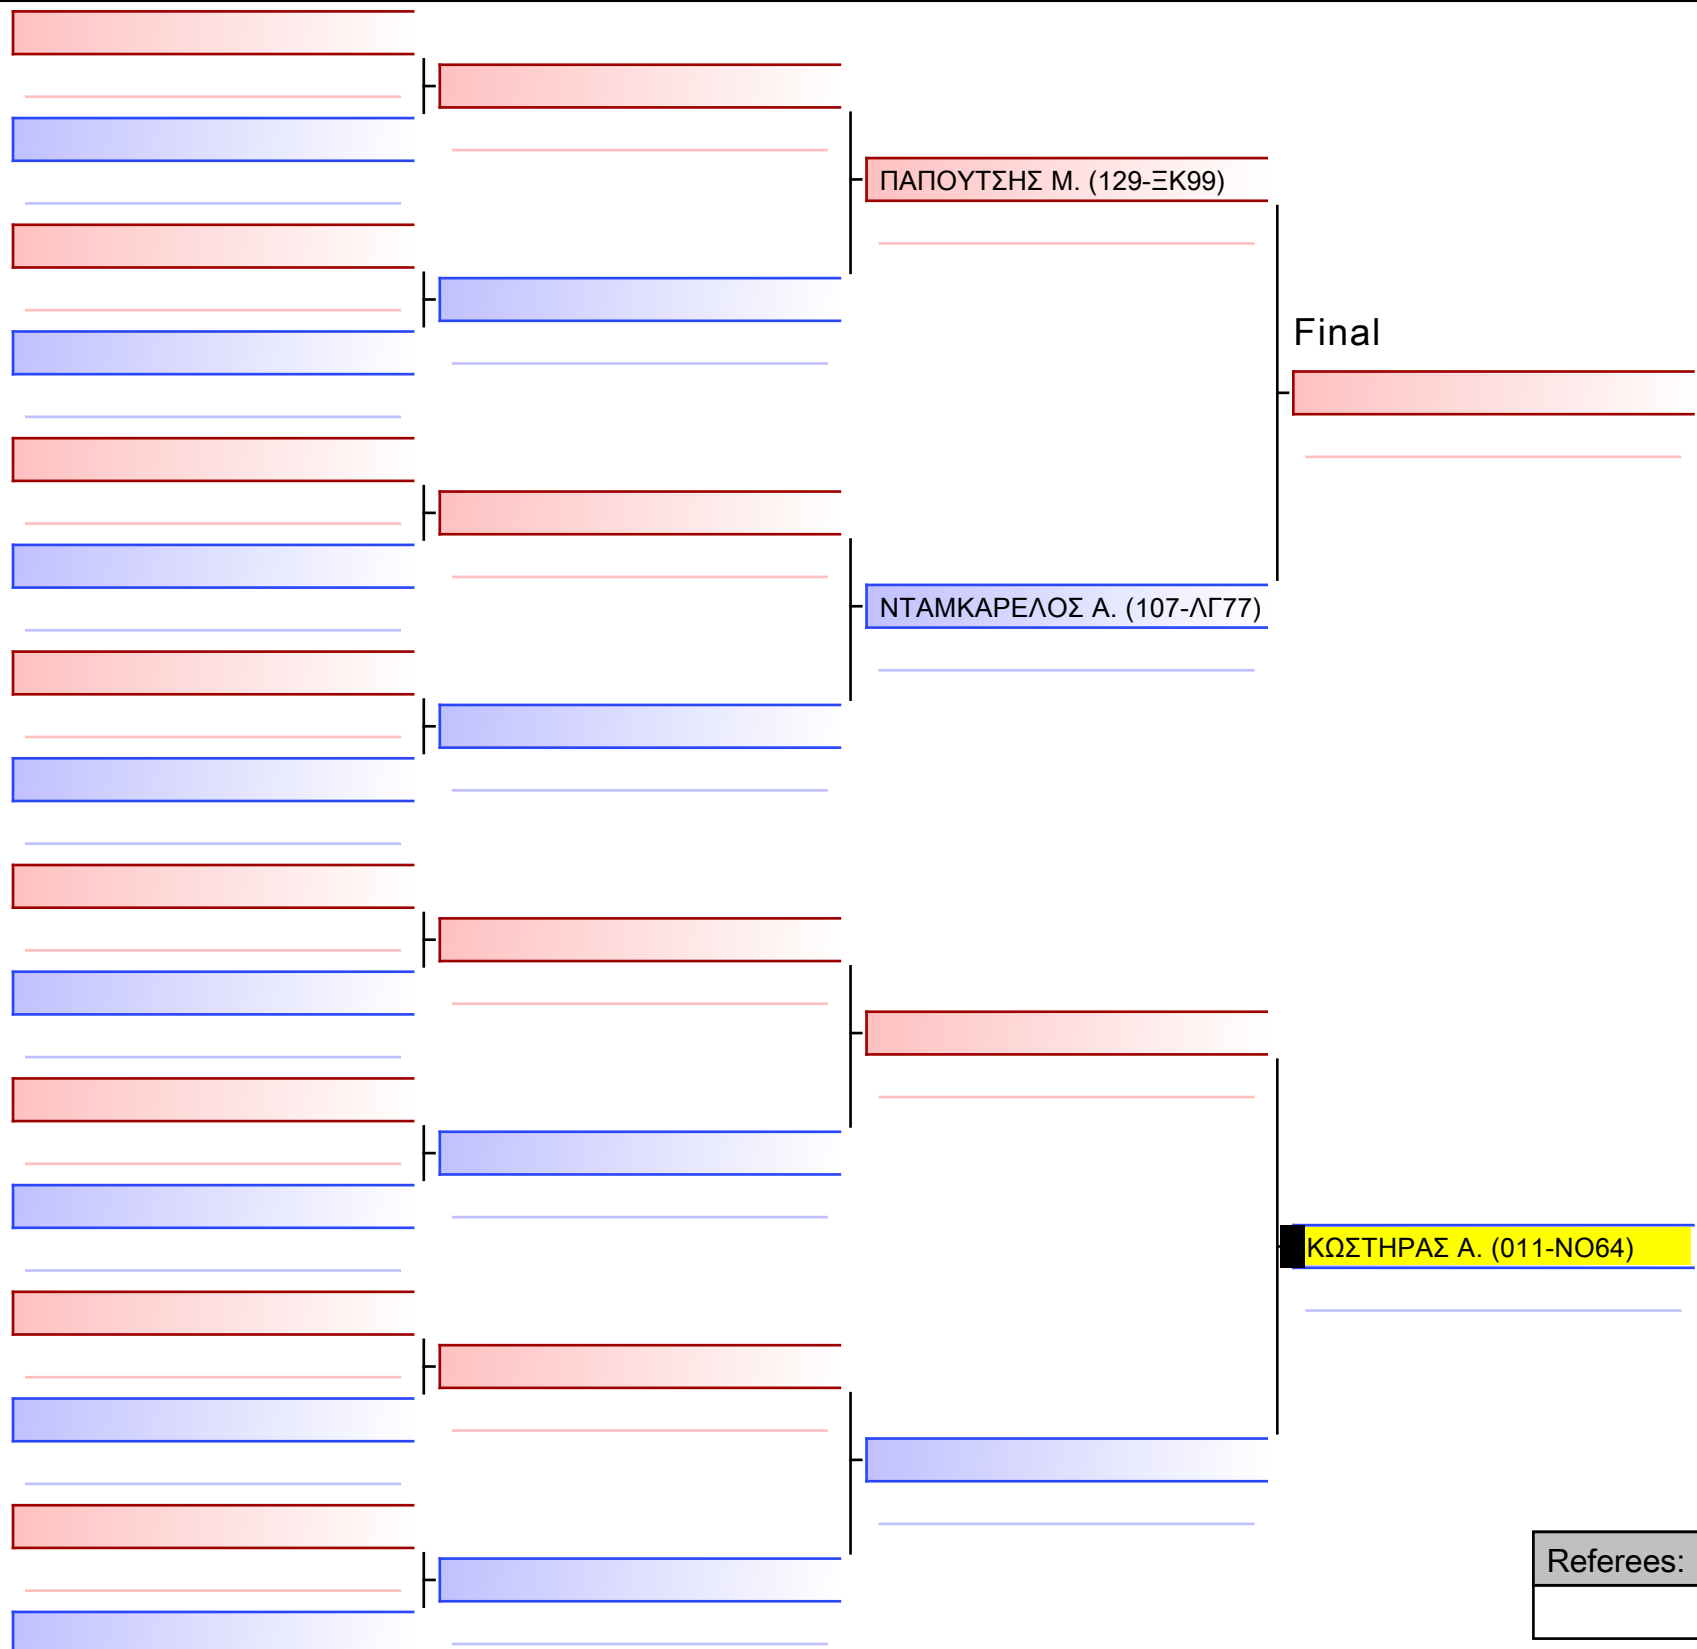

[Original]

Referees: