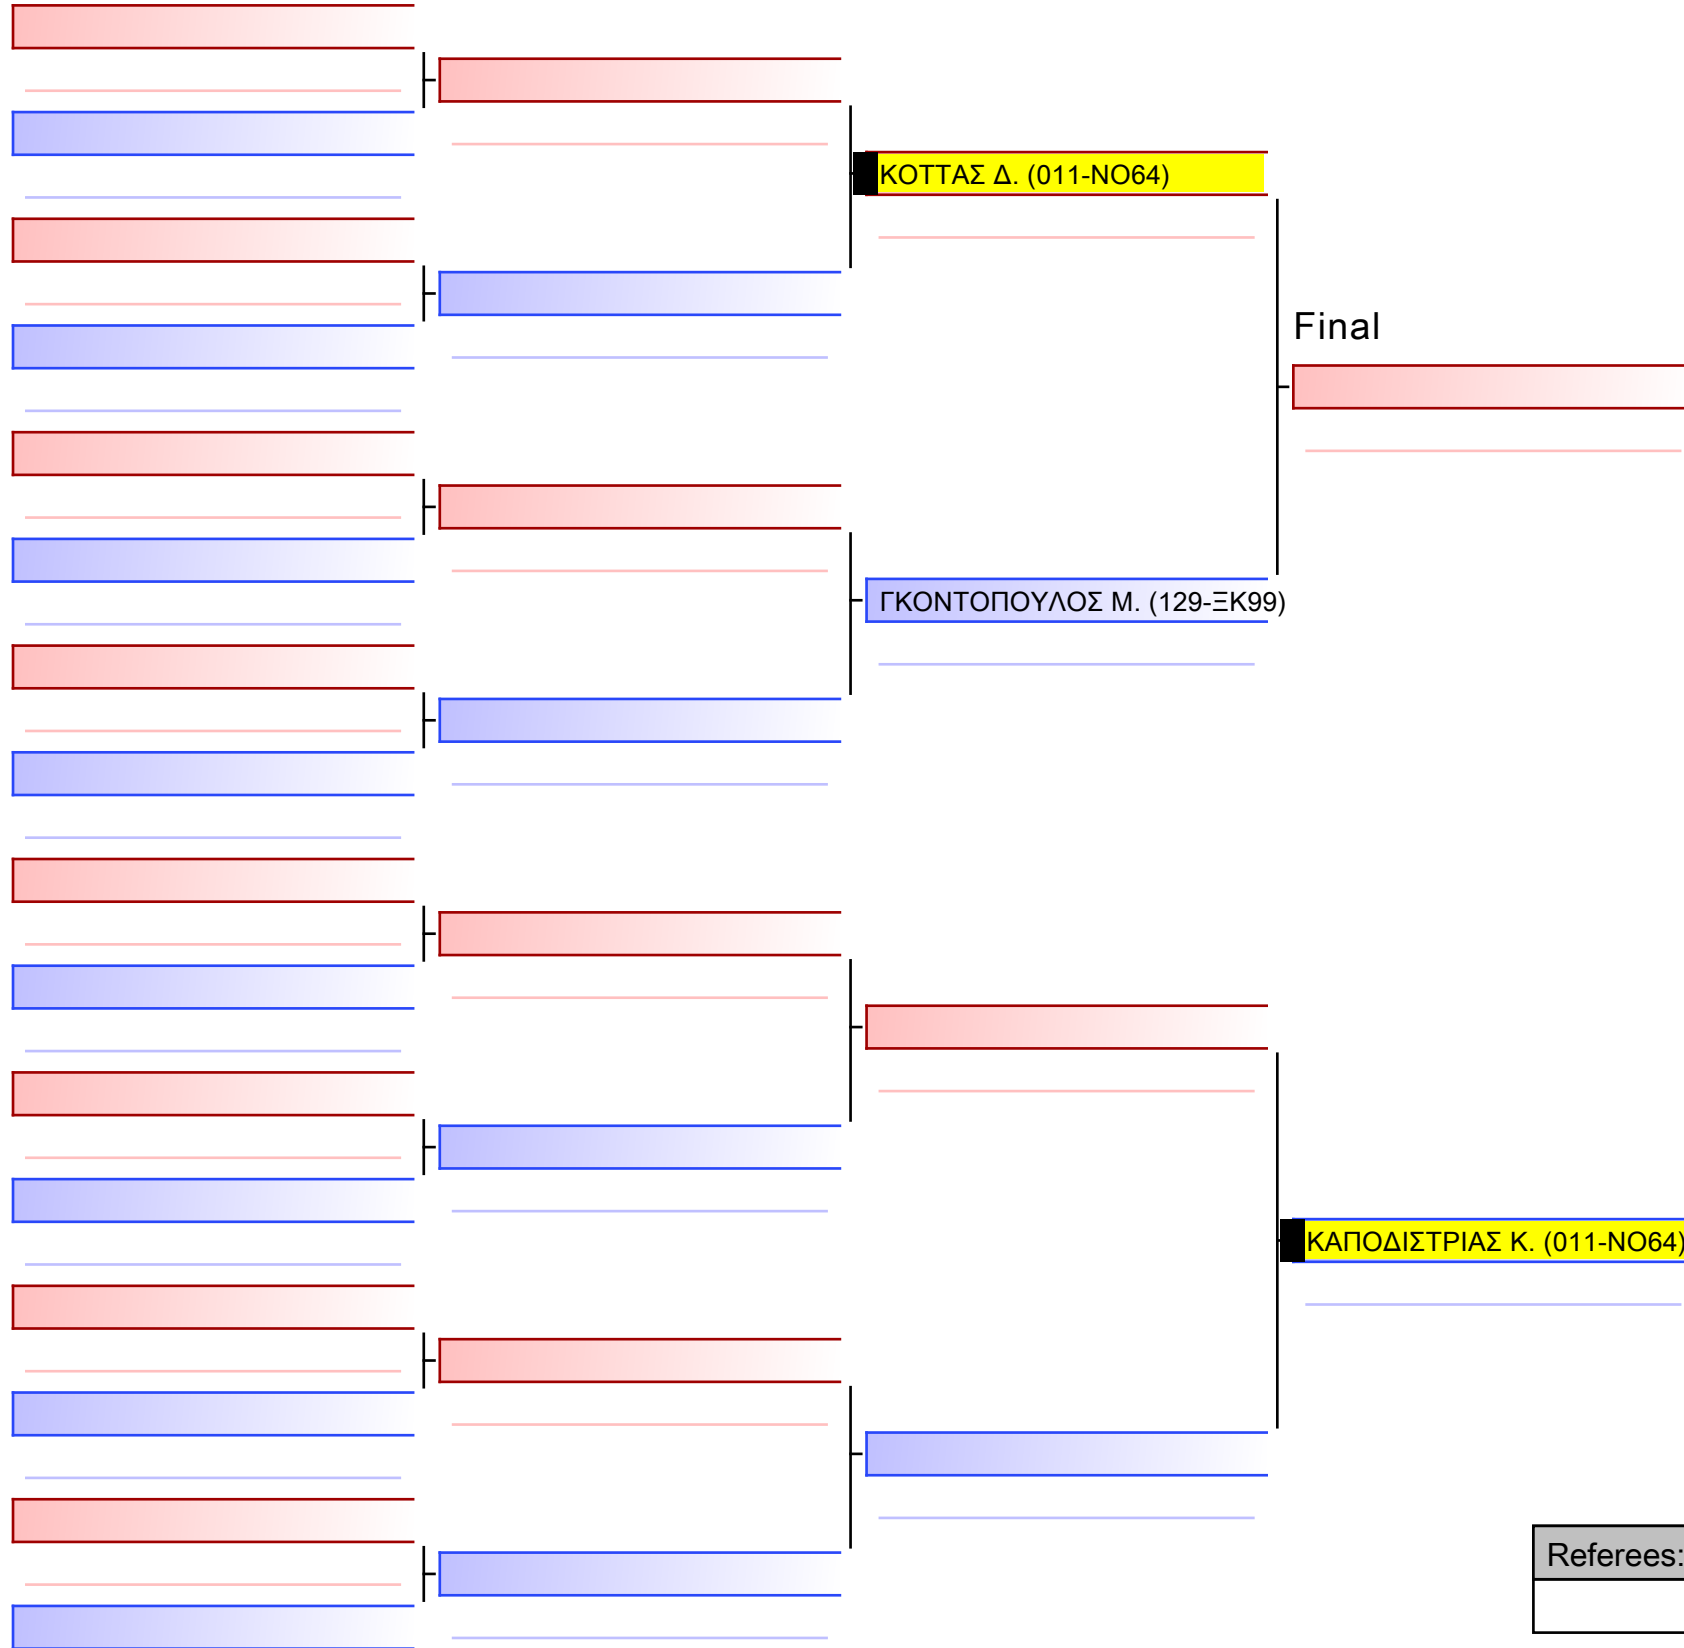

[Original]

Referees: