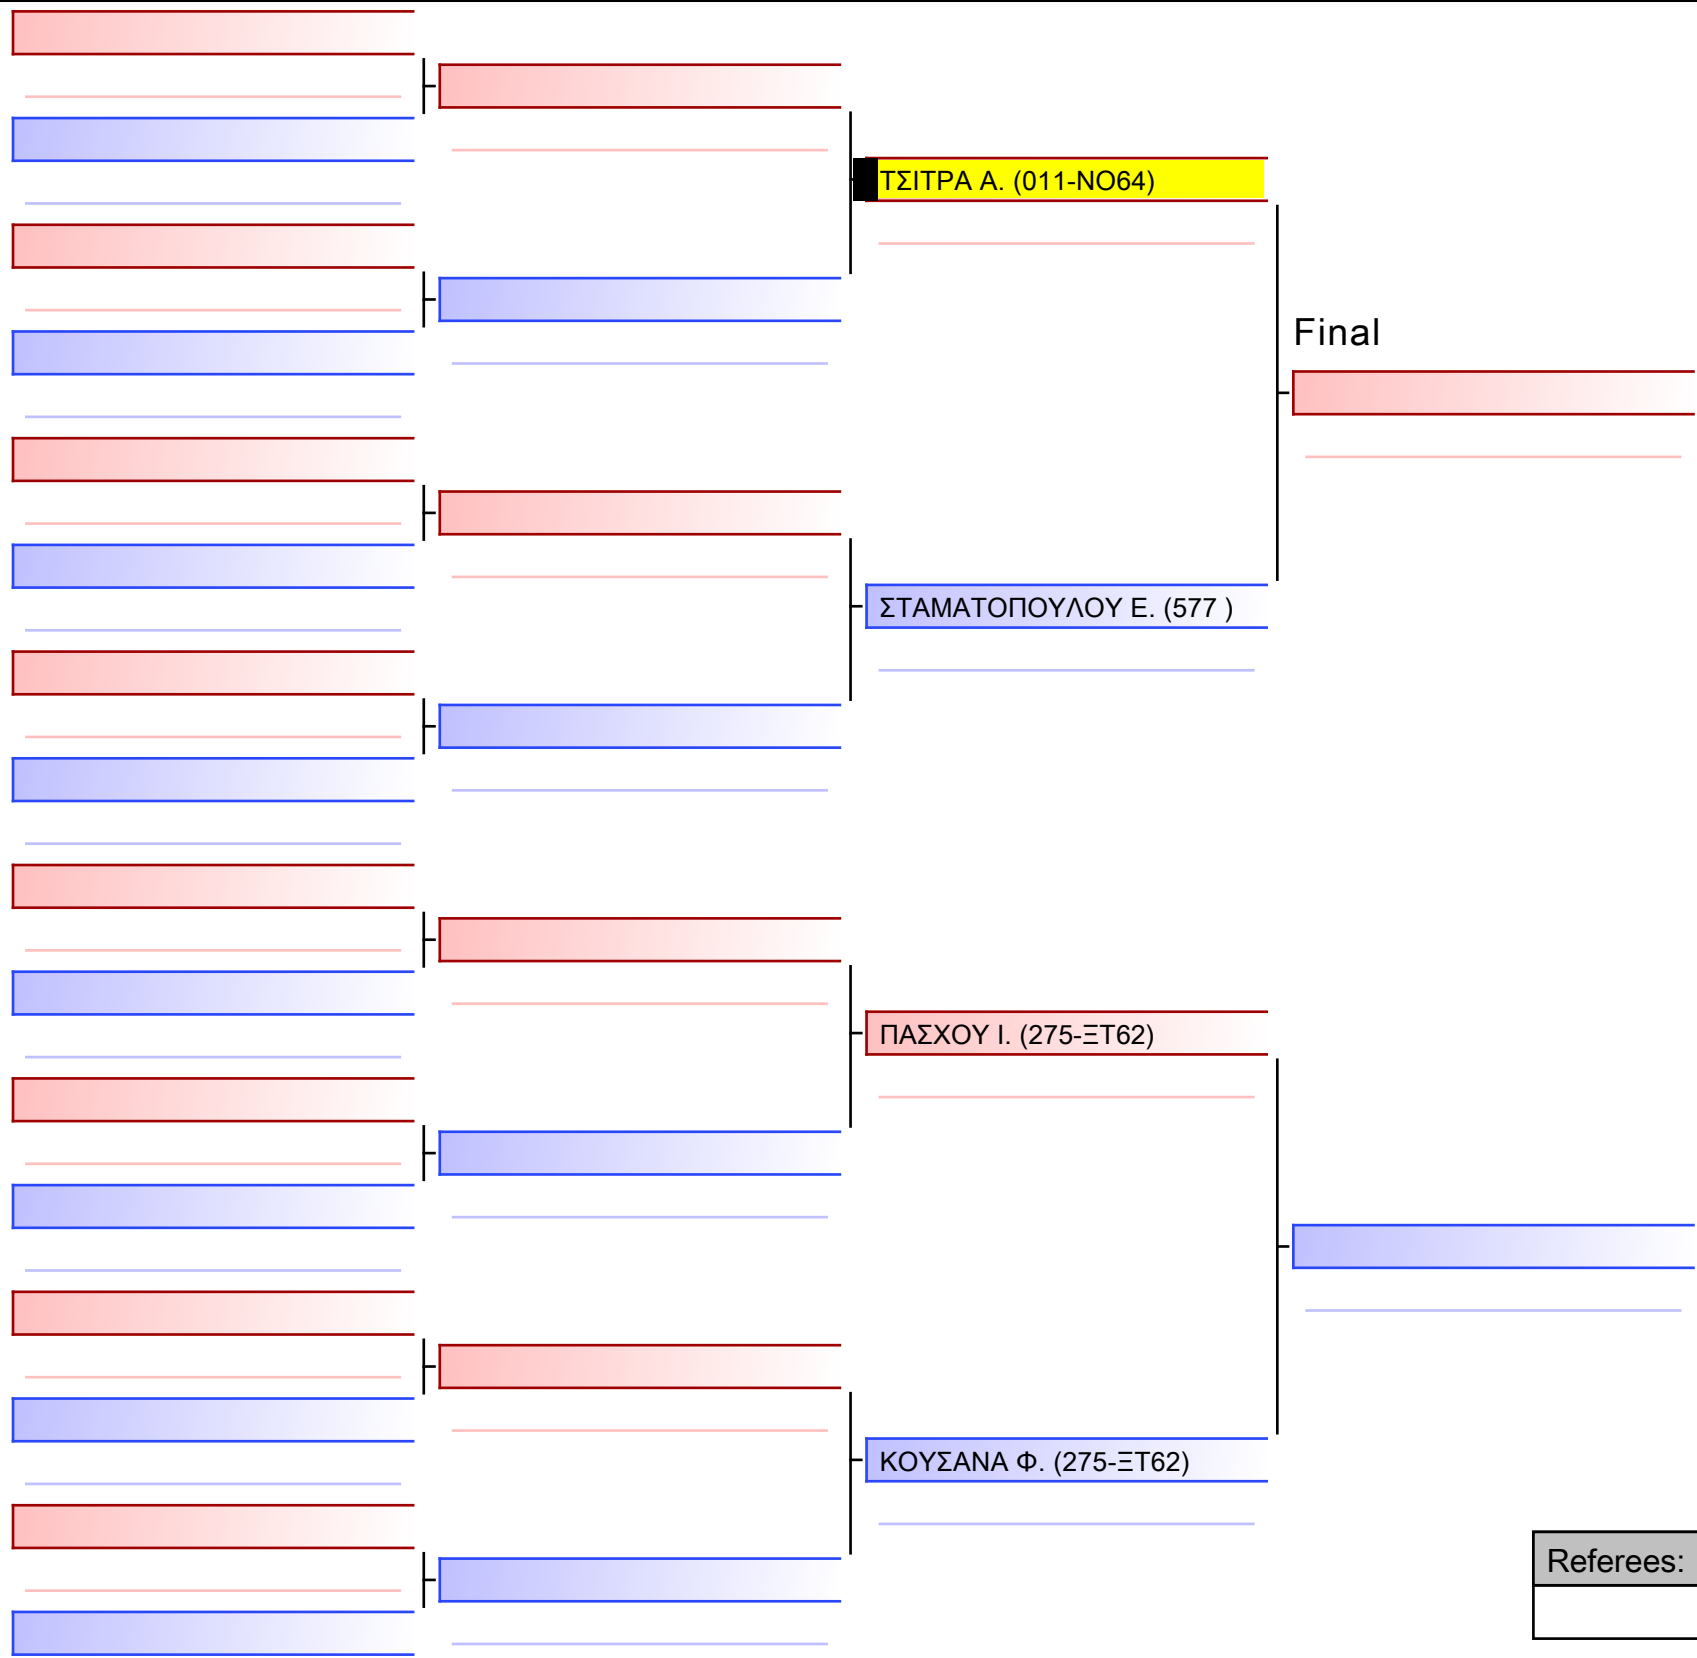

[Original]

Referees: