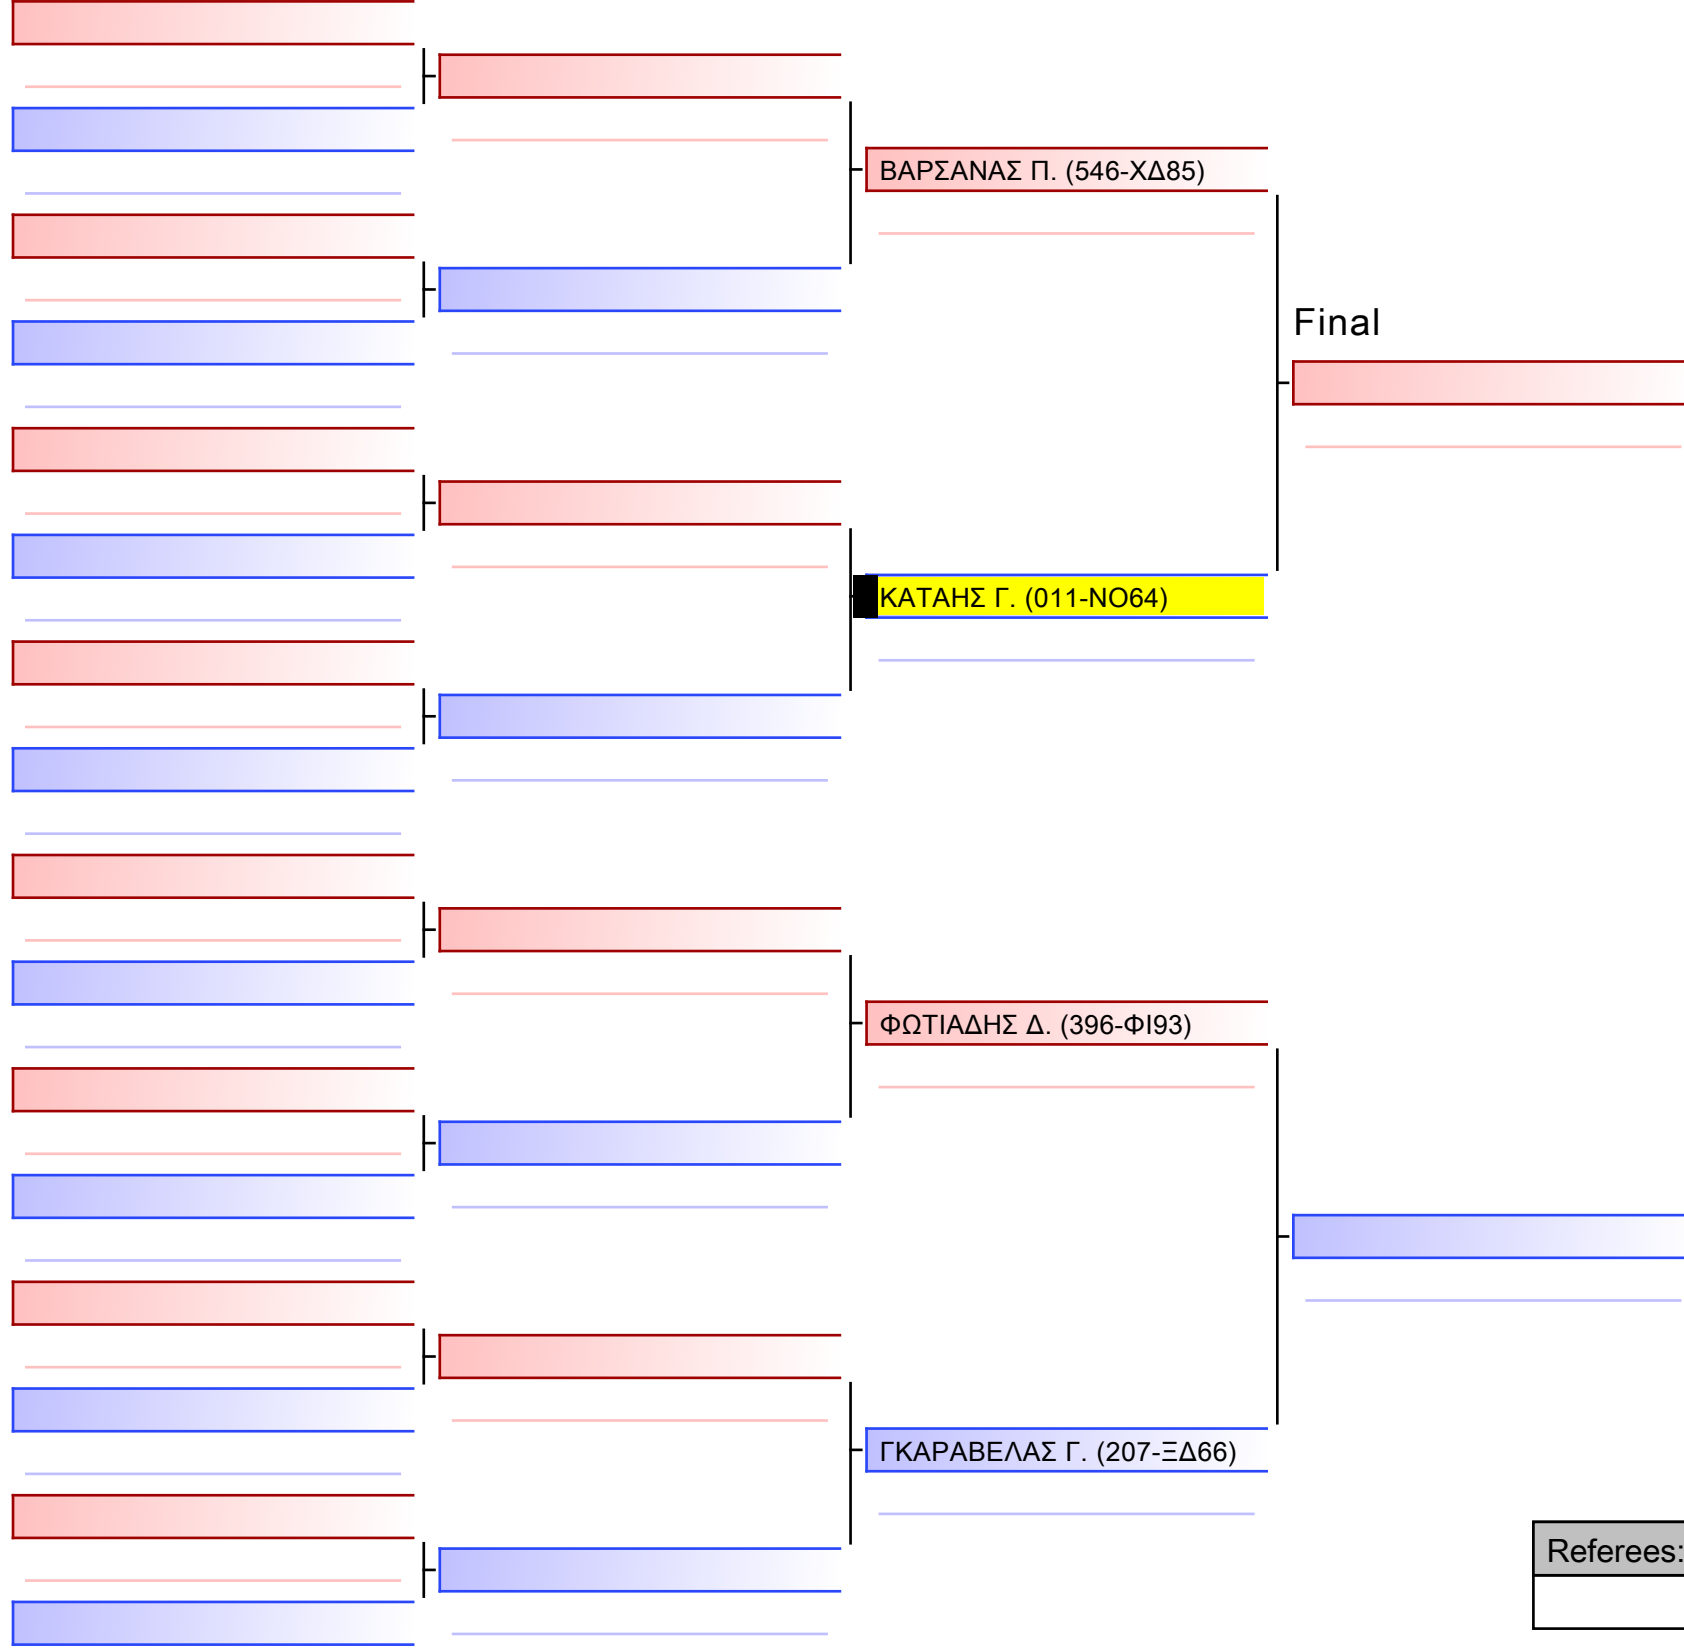

[Original]

Referees: