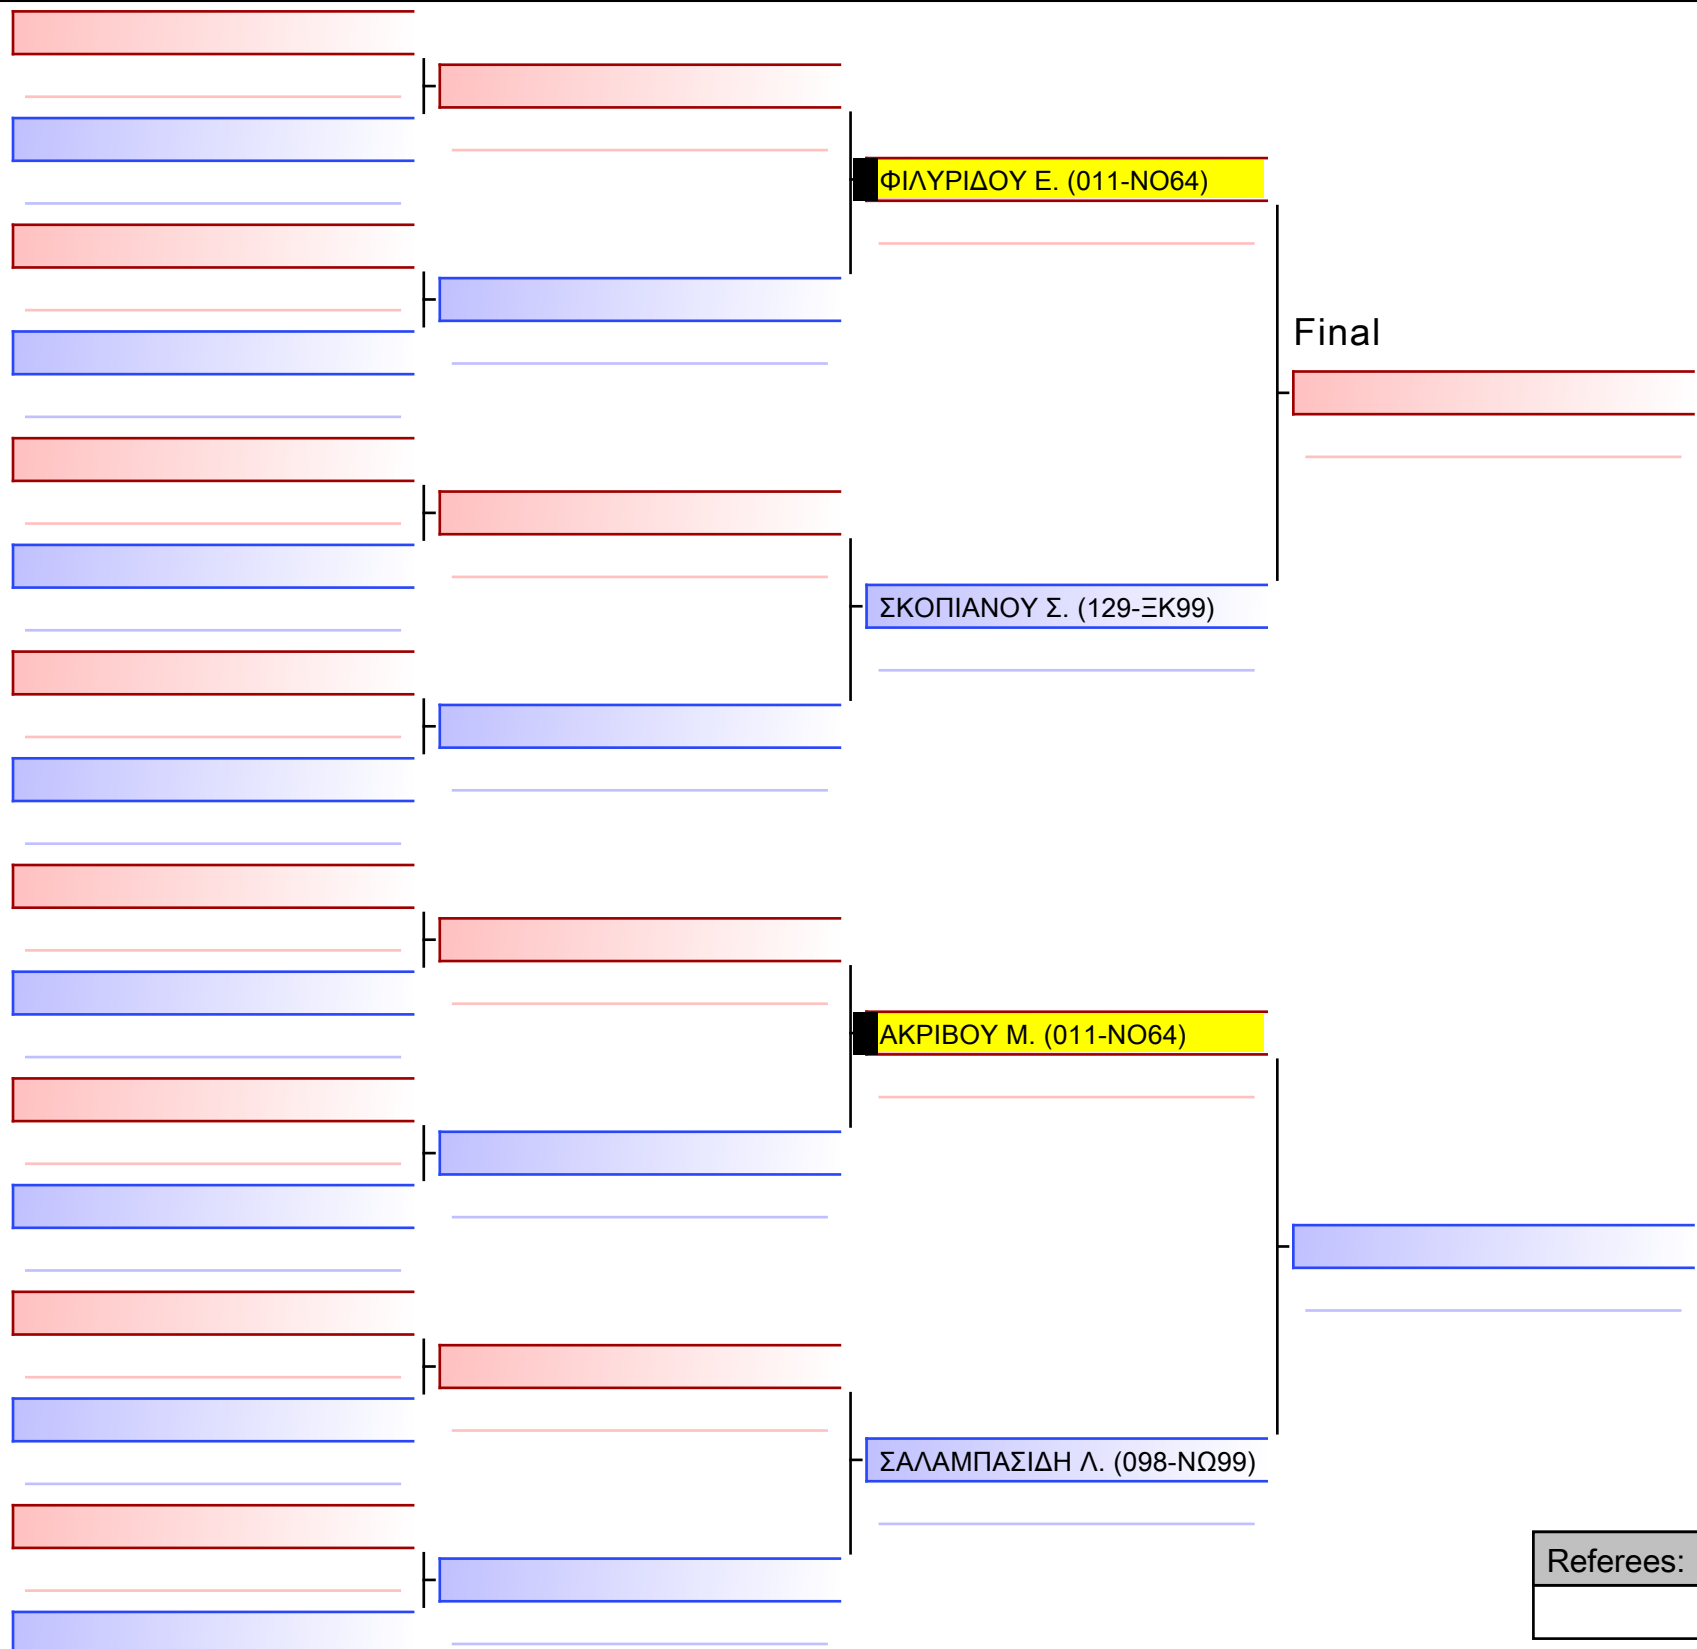

ΚΑΠΟΔΙΣΤΡΙΑ Φ. (011-NO64)

Referees:			

[Original]

Referees:			

[Original]

Referees:				

[Original]

Referees:			