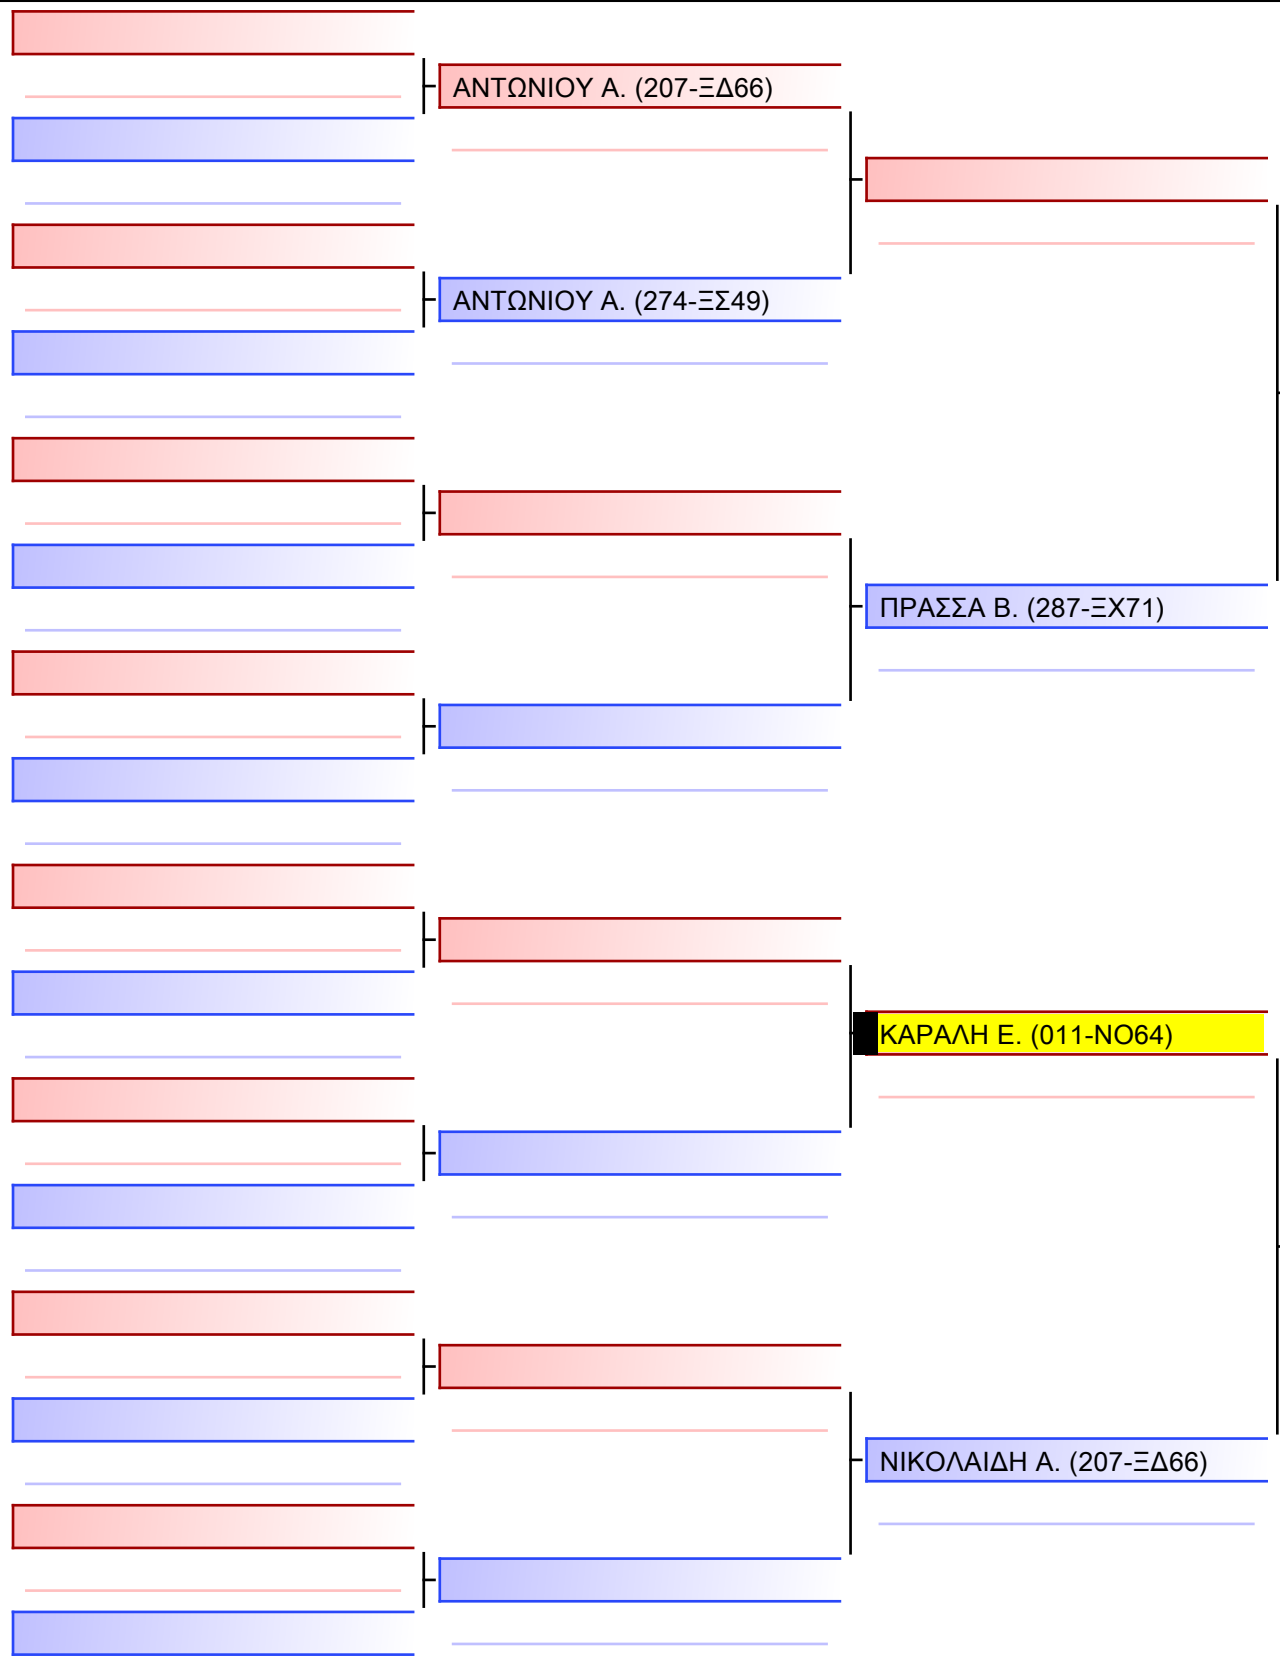

[Original]

Referees: