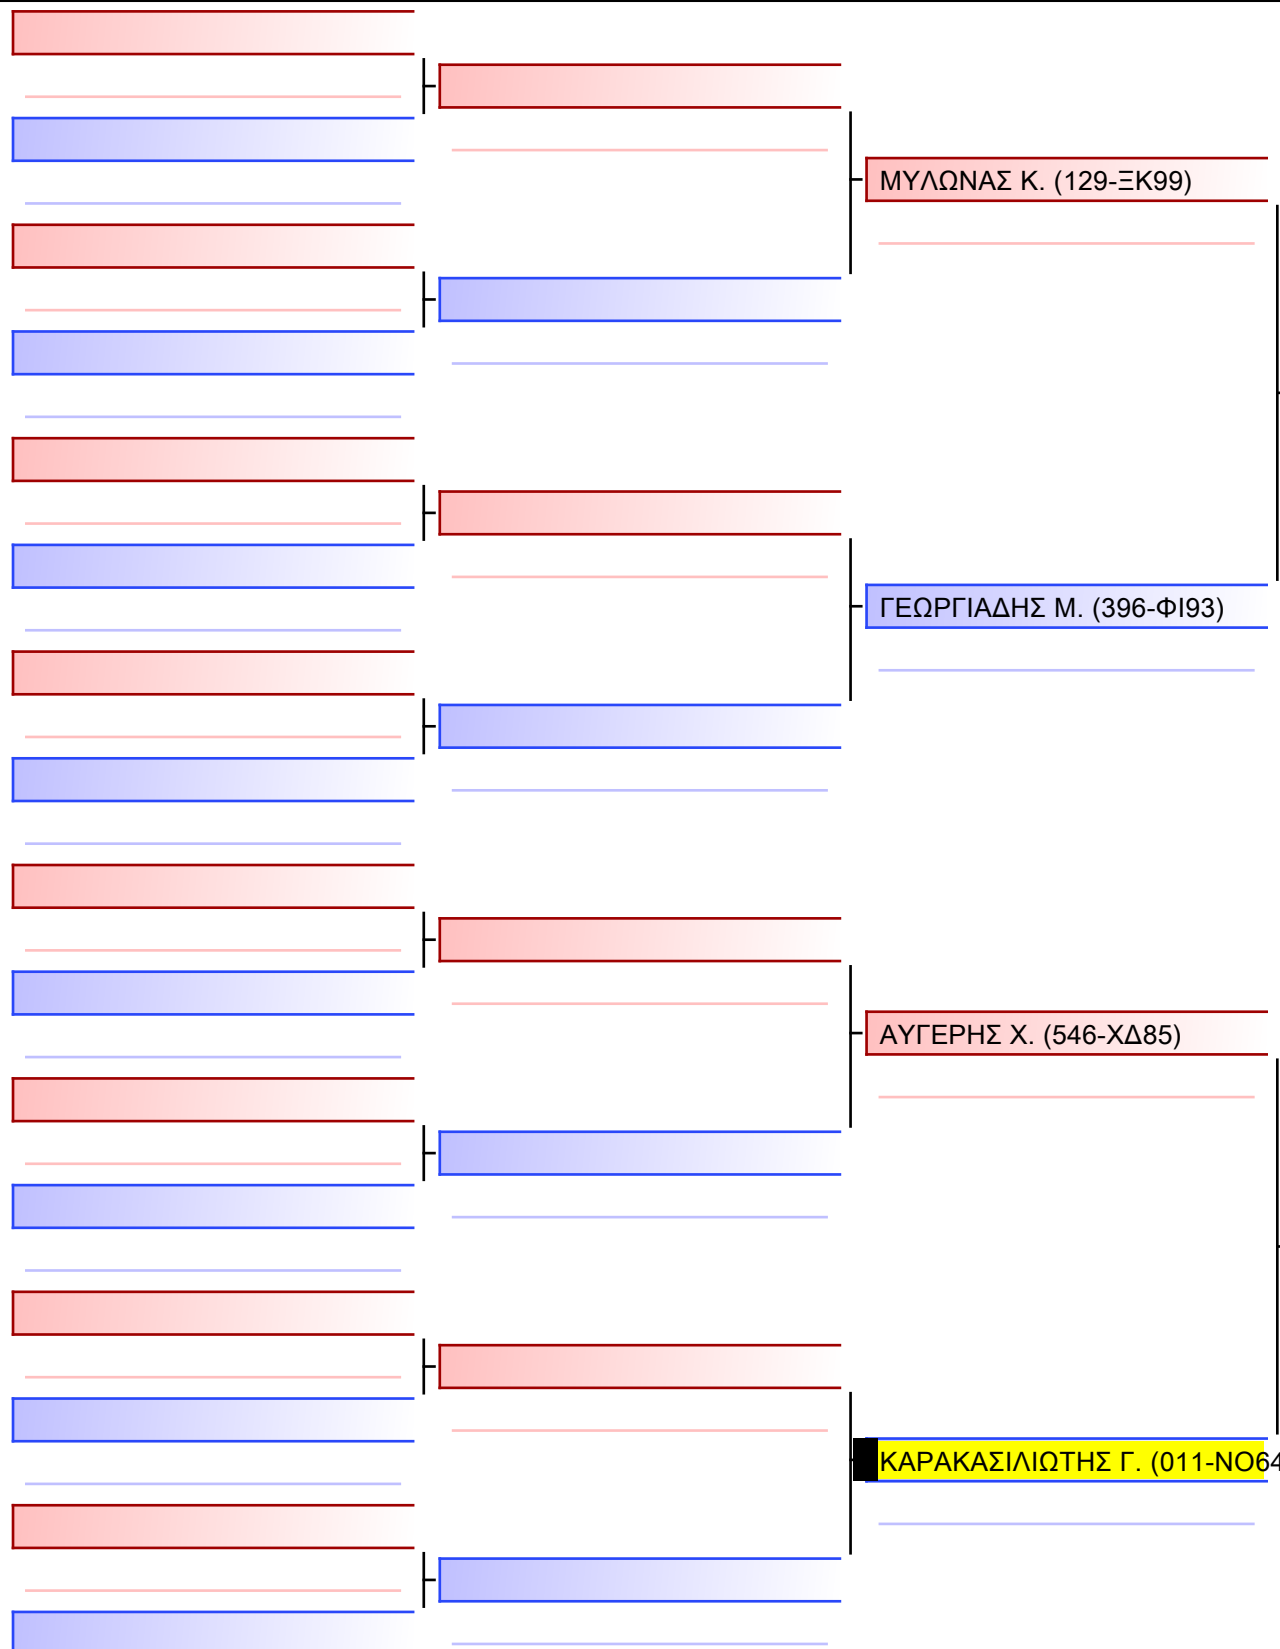

[Original]

Referees: