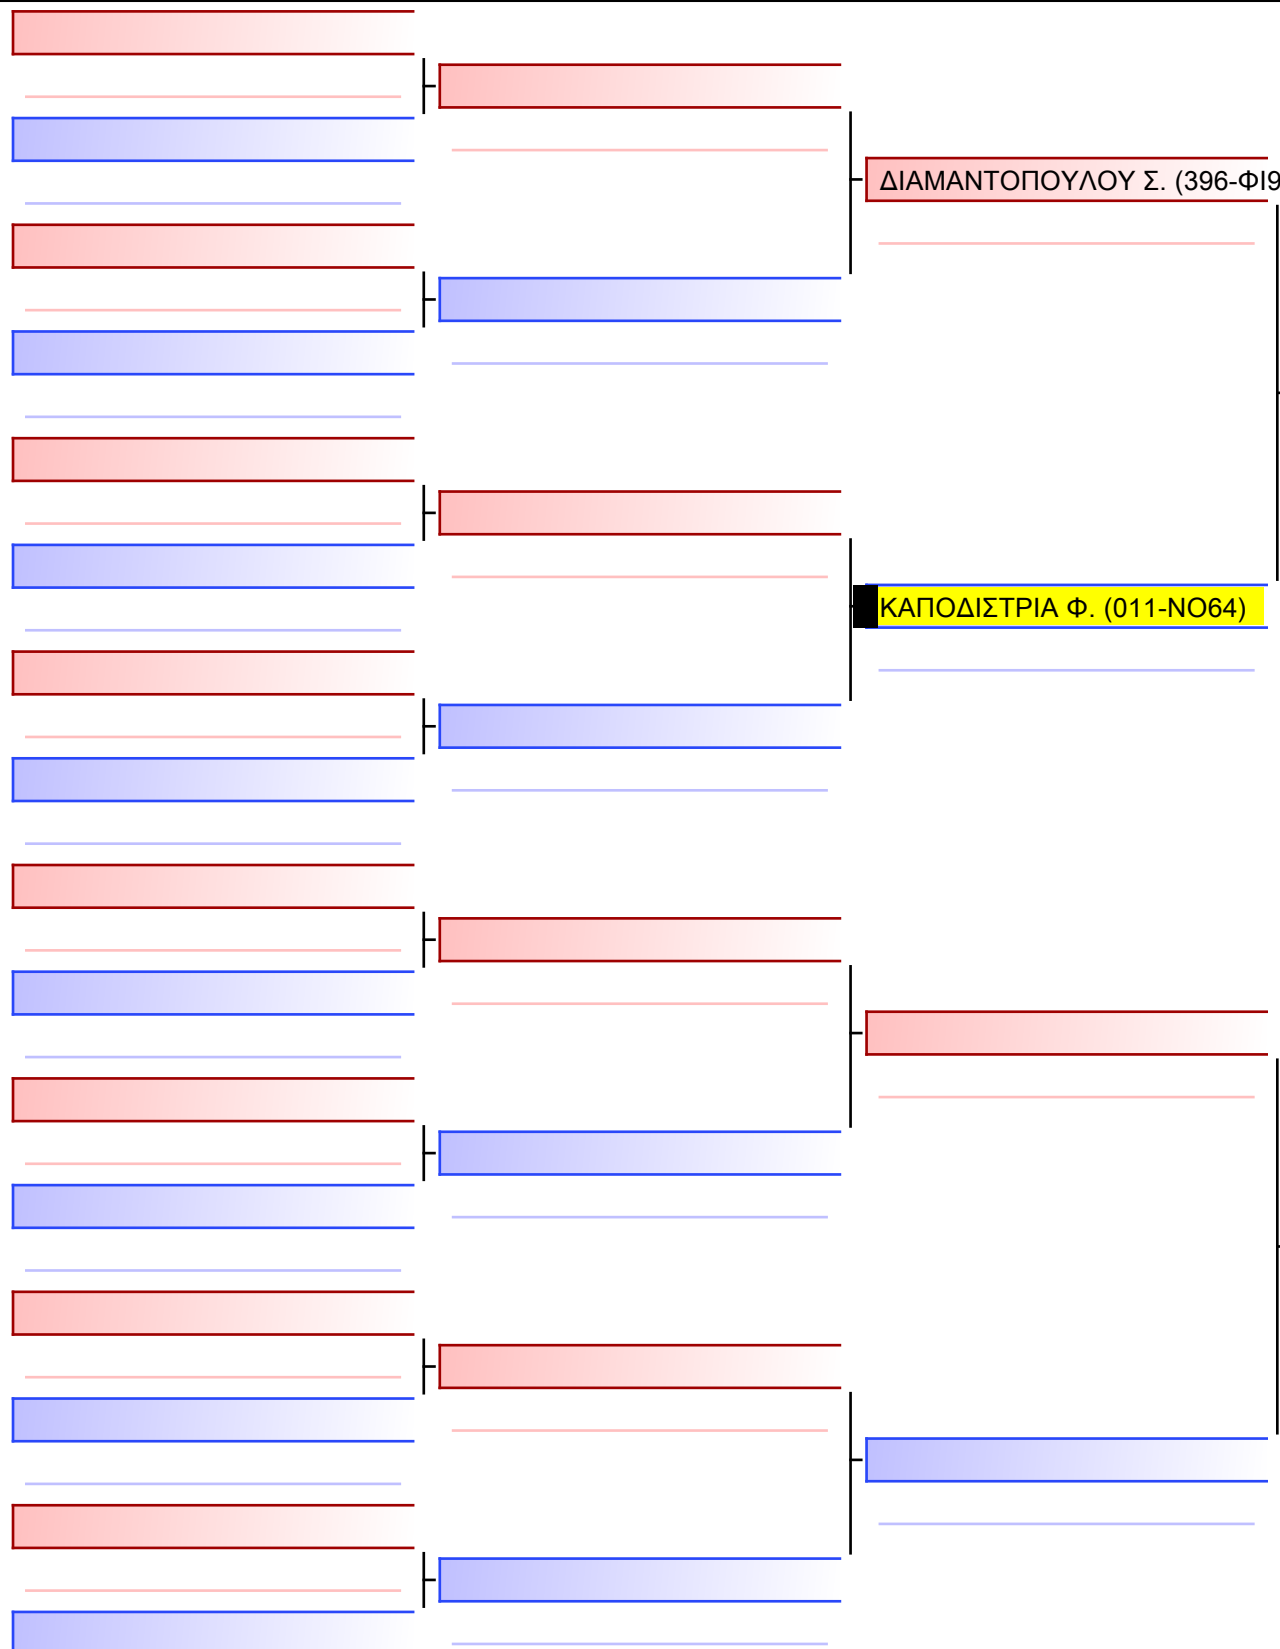

[Original]

Referees: