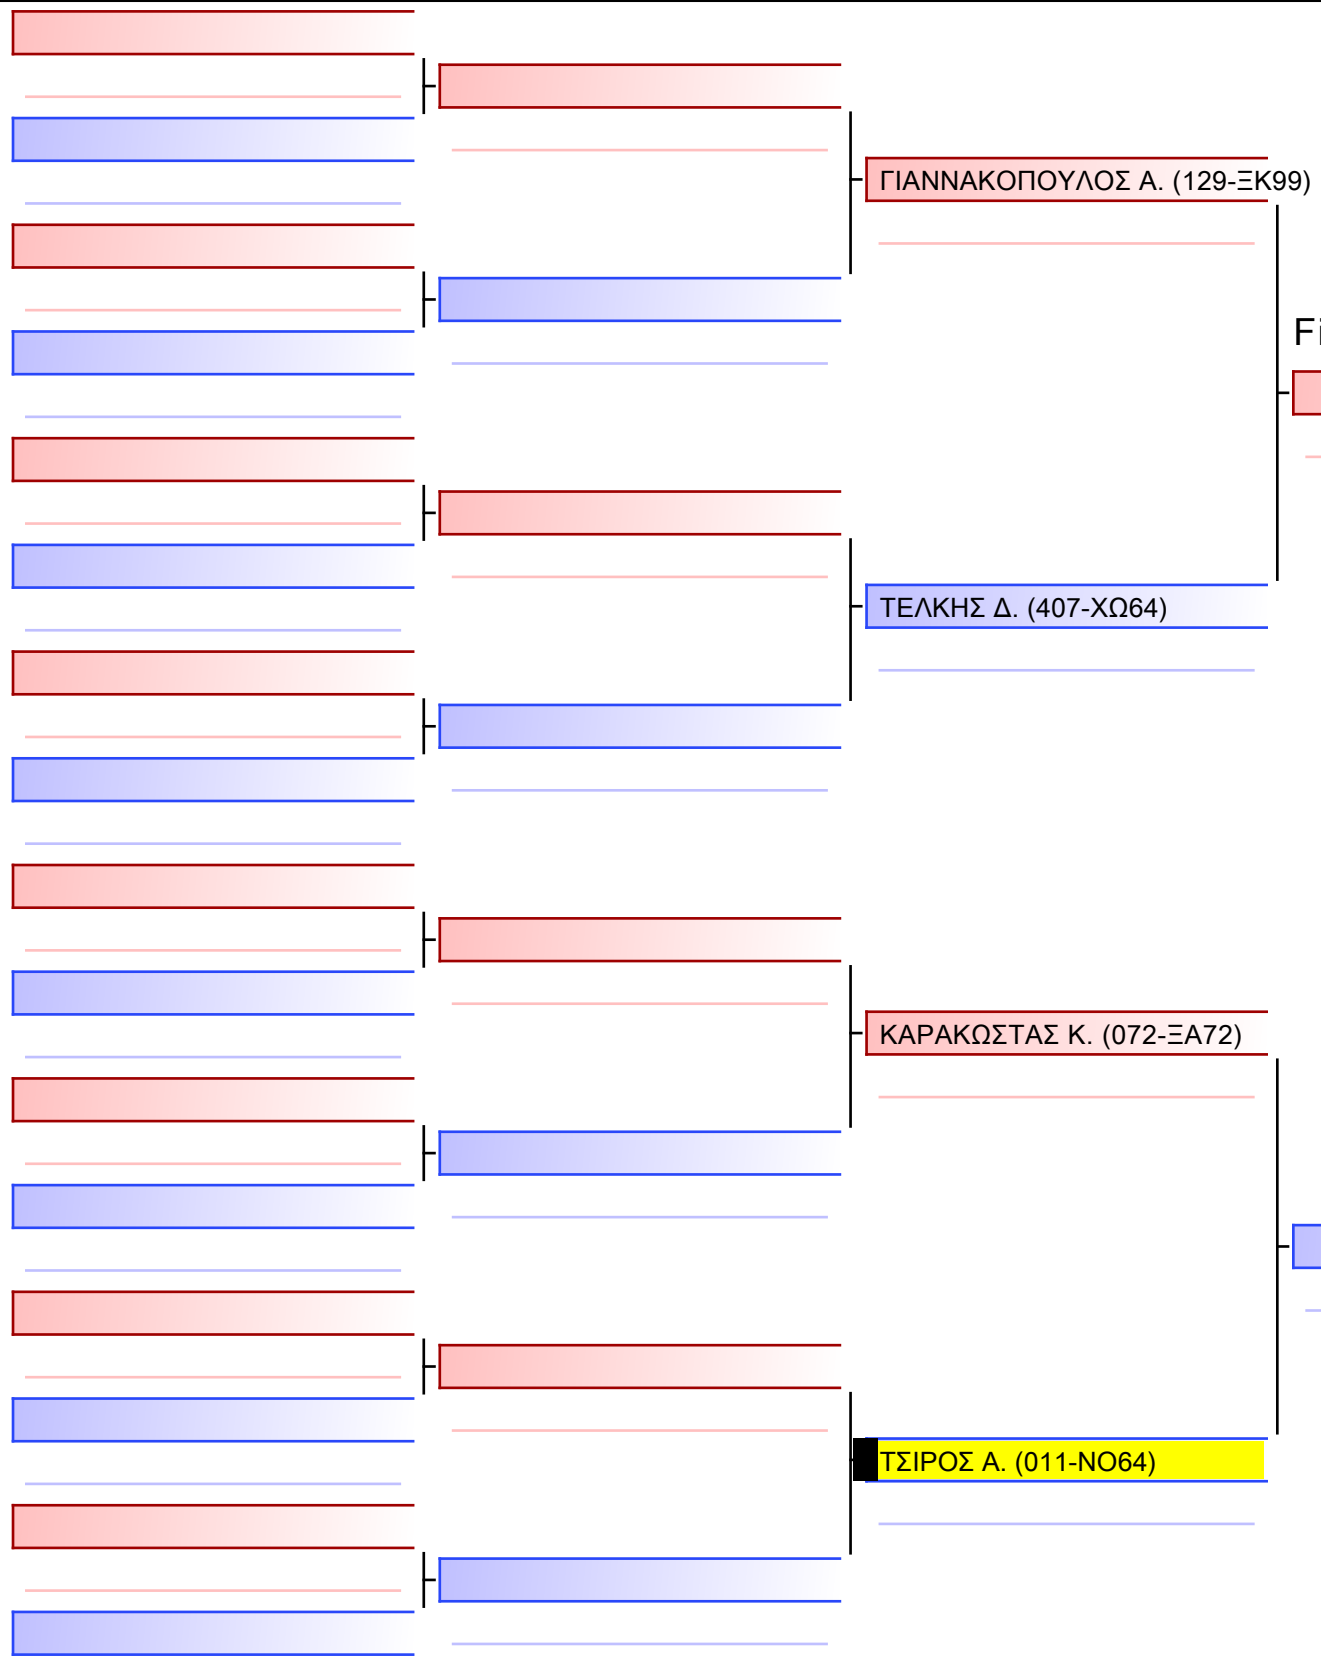

[Original]

Referees: