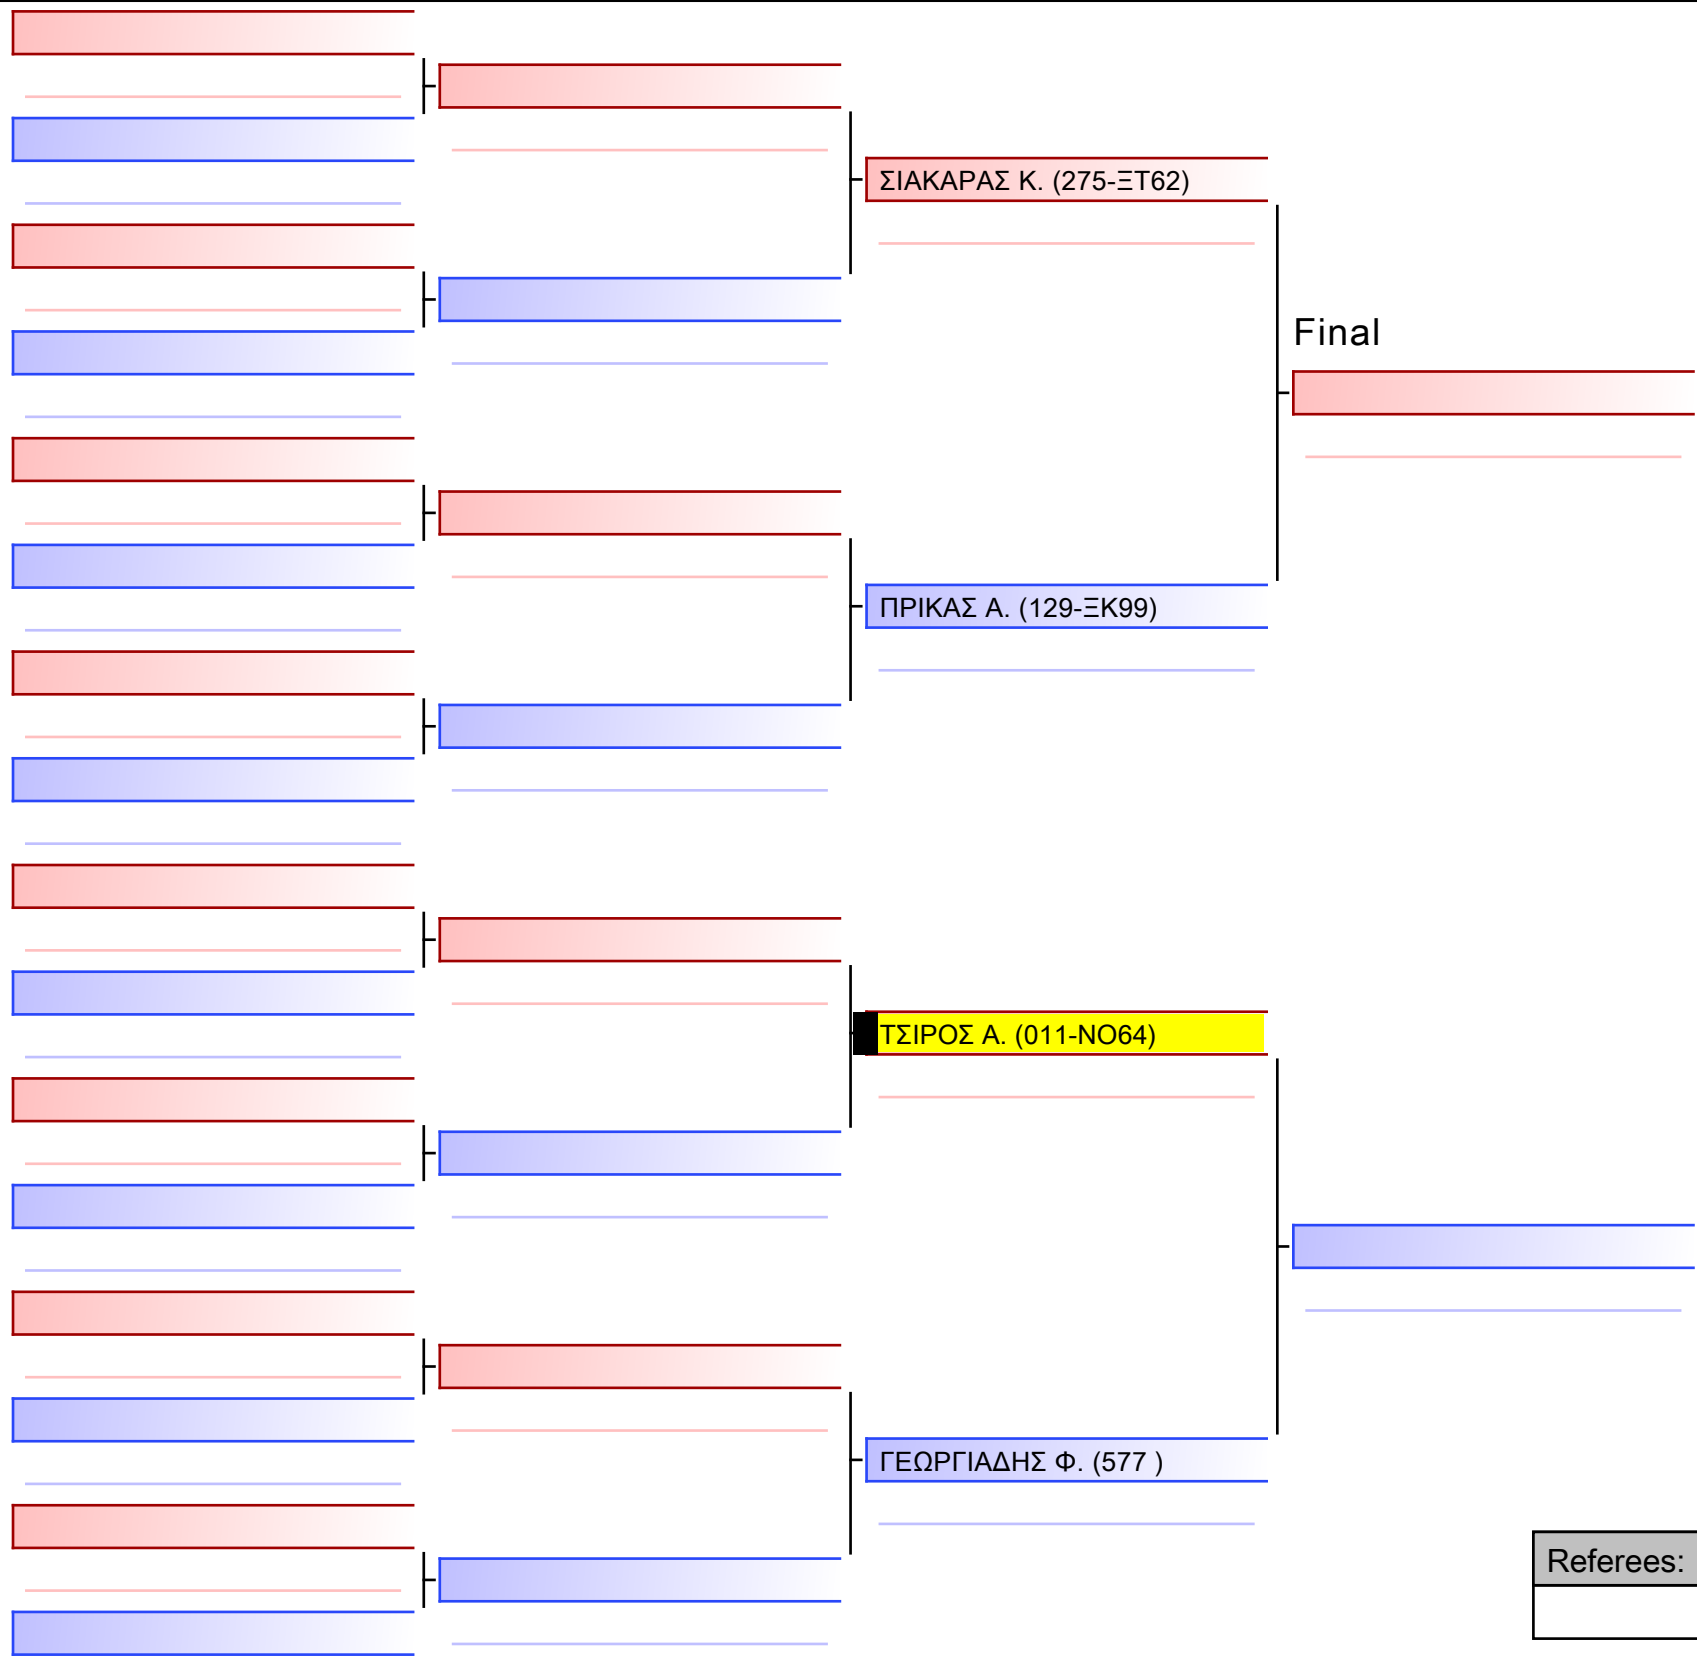

[Original]

Referees: