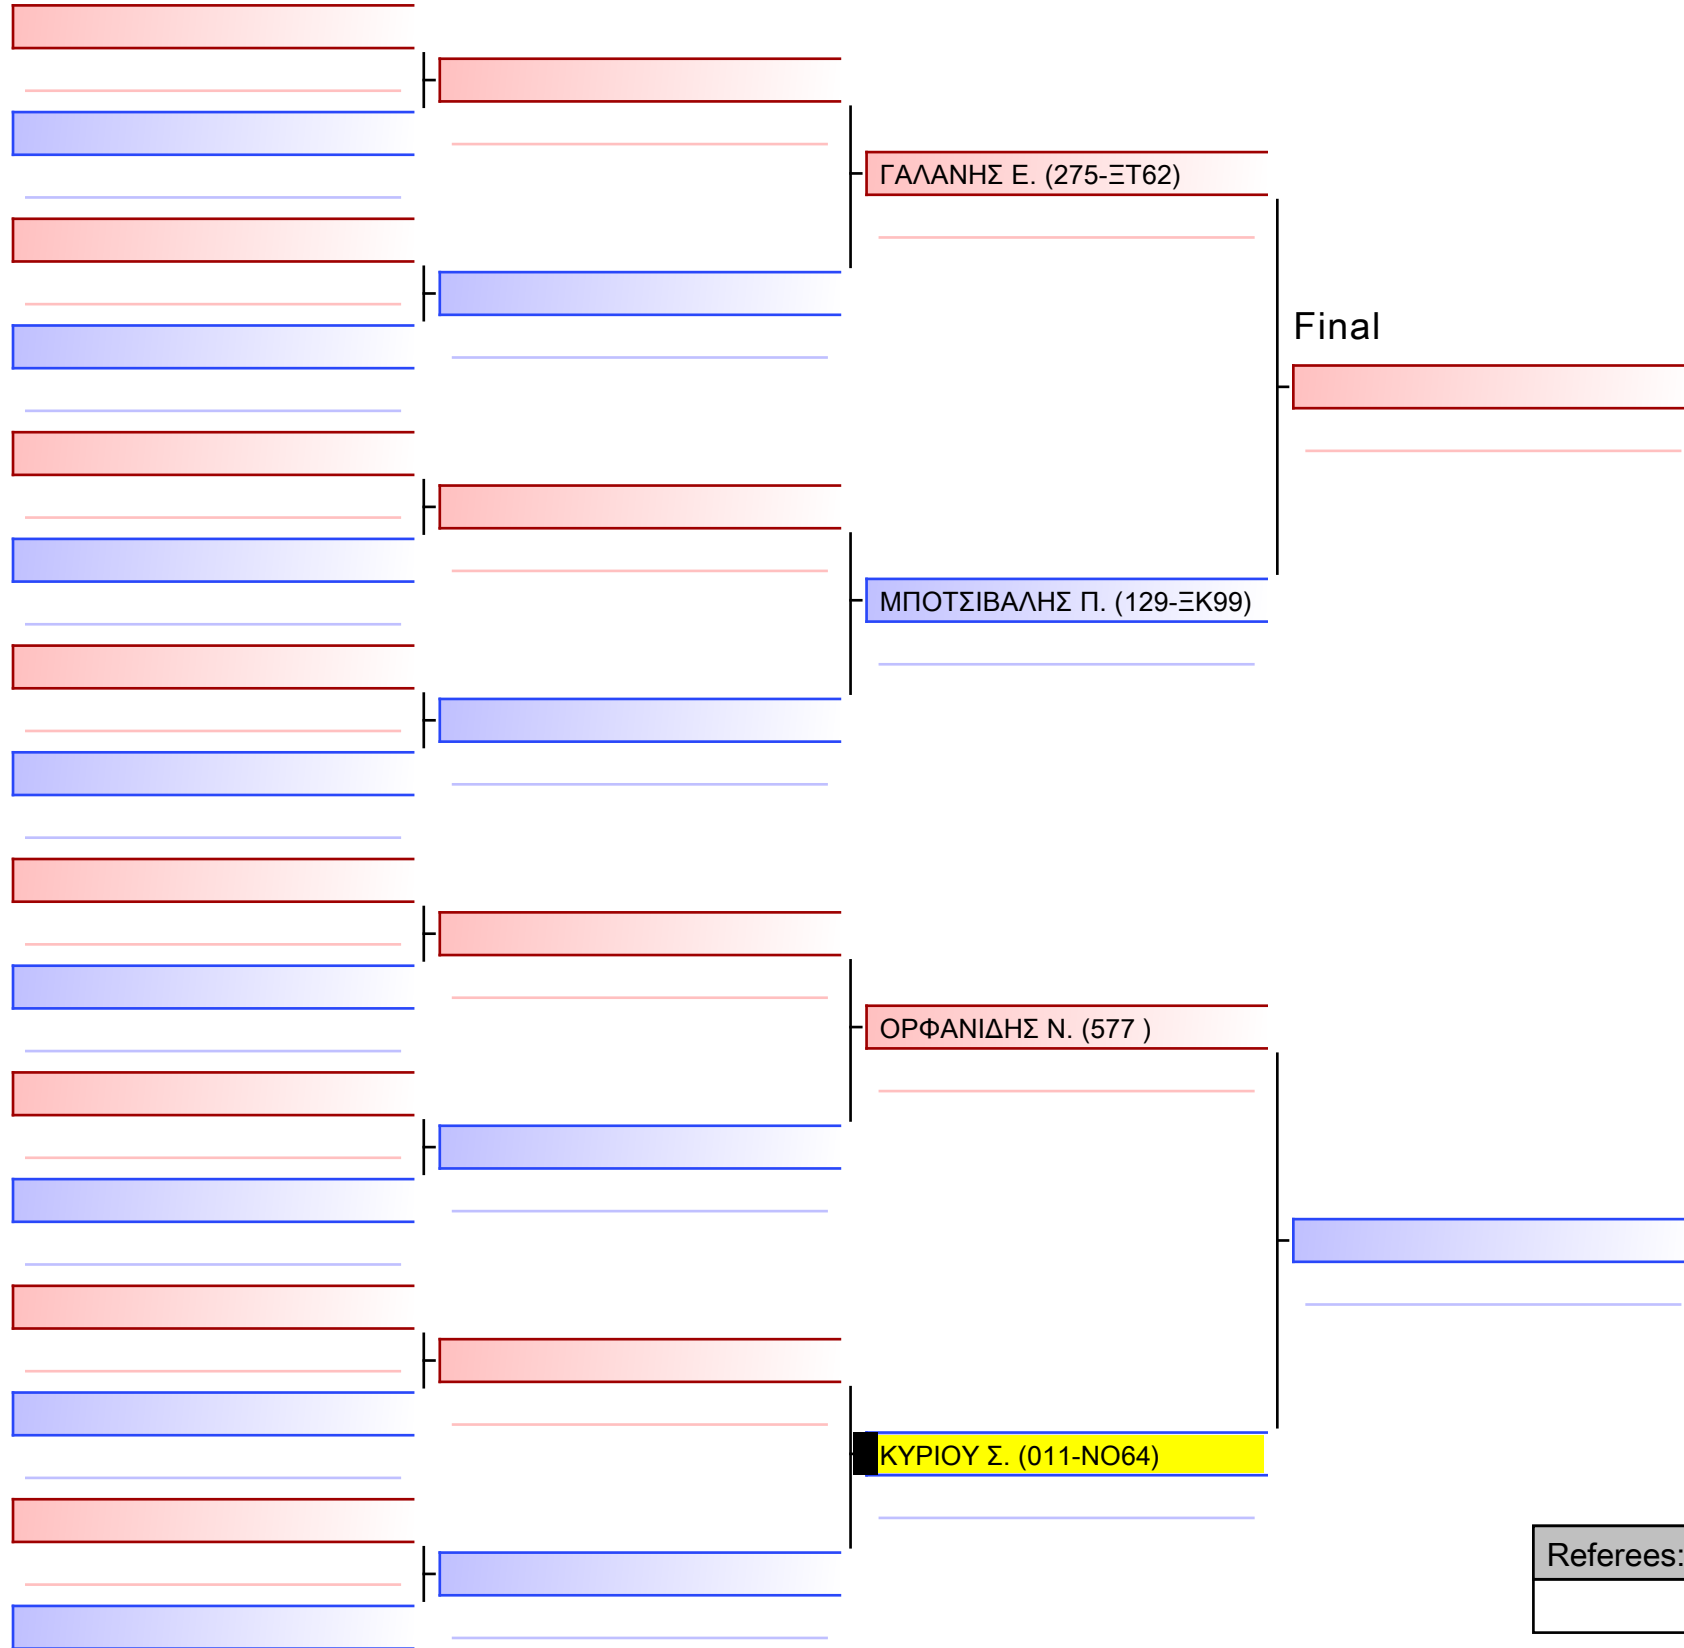

[Original]

Referees: