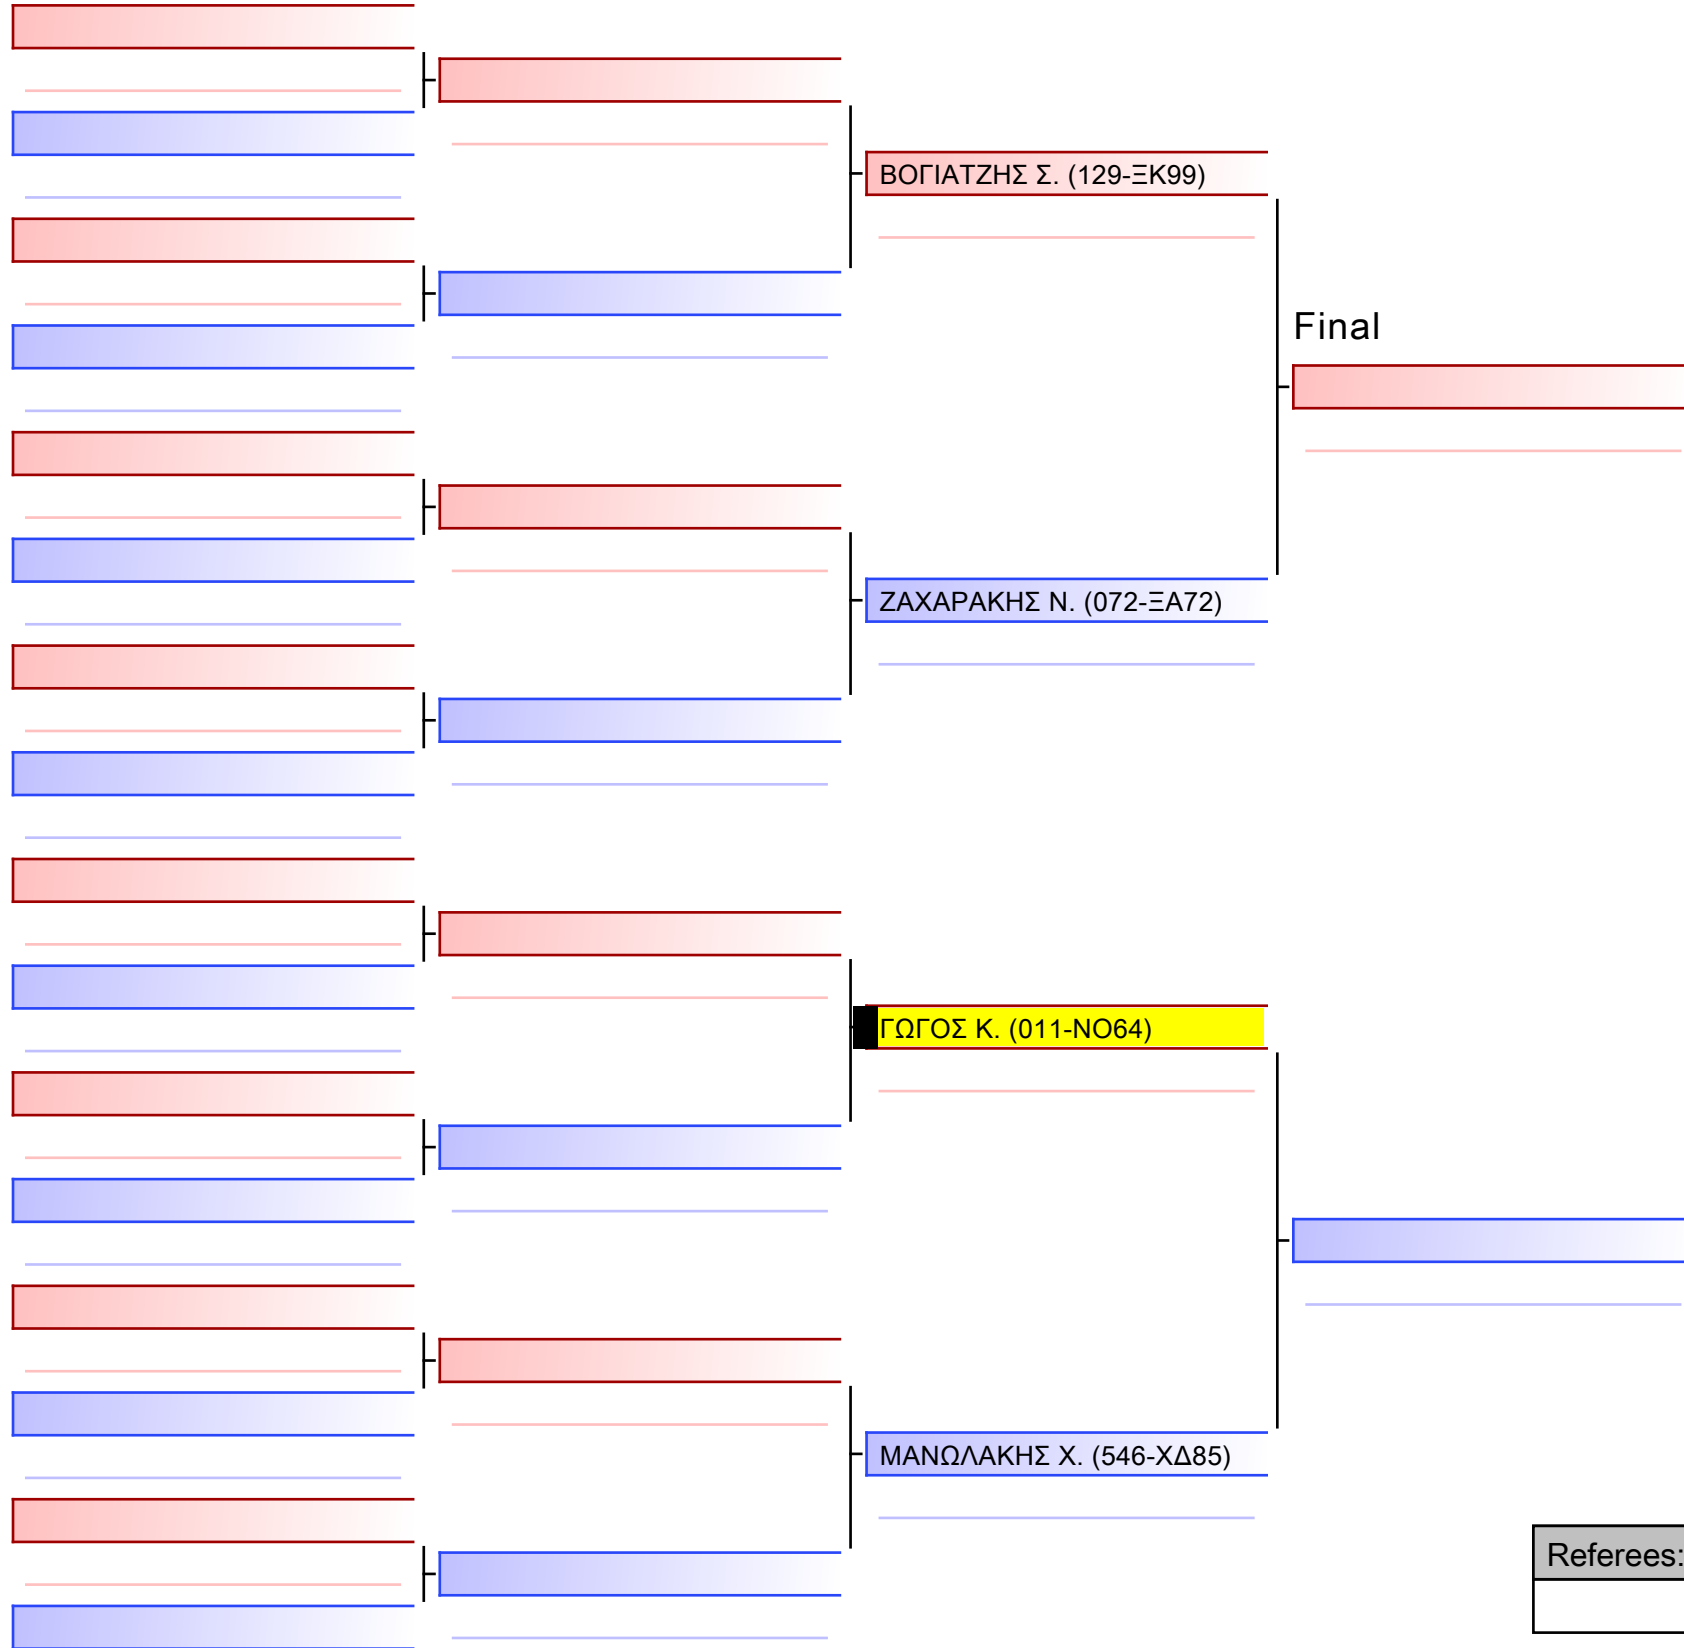

[Original]

Referees:				

[Original]

Referees:			

[Original]

Referees:			

ΚΑΤΑ ΠΑΙΔΩΝ 9 ΕΤΩΝ 9ο-7οΚyu G2

KENTAVROS CUP 2024, ΚΥΡ 18 ΦΕΒ 2024, ΑΓΡΙΑ ΒΟΛΟΥ, ΑΓΡΙΑ, 373 ΜΑΓΝΗΣΙΑ, GRE - 011-NO64

2024-02-18

Tatami
3 10:05

Pool
1/1

[Original]

Referees:			

[Original]

Referees:			

[Original]