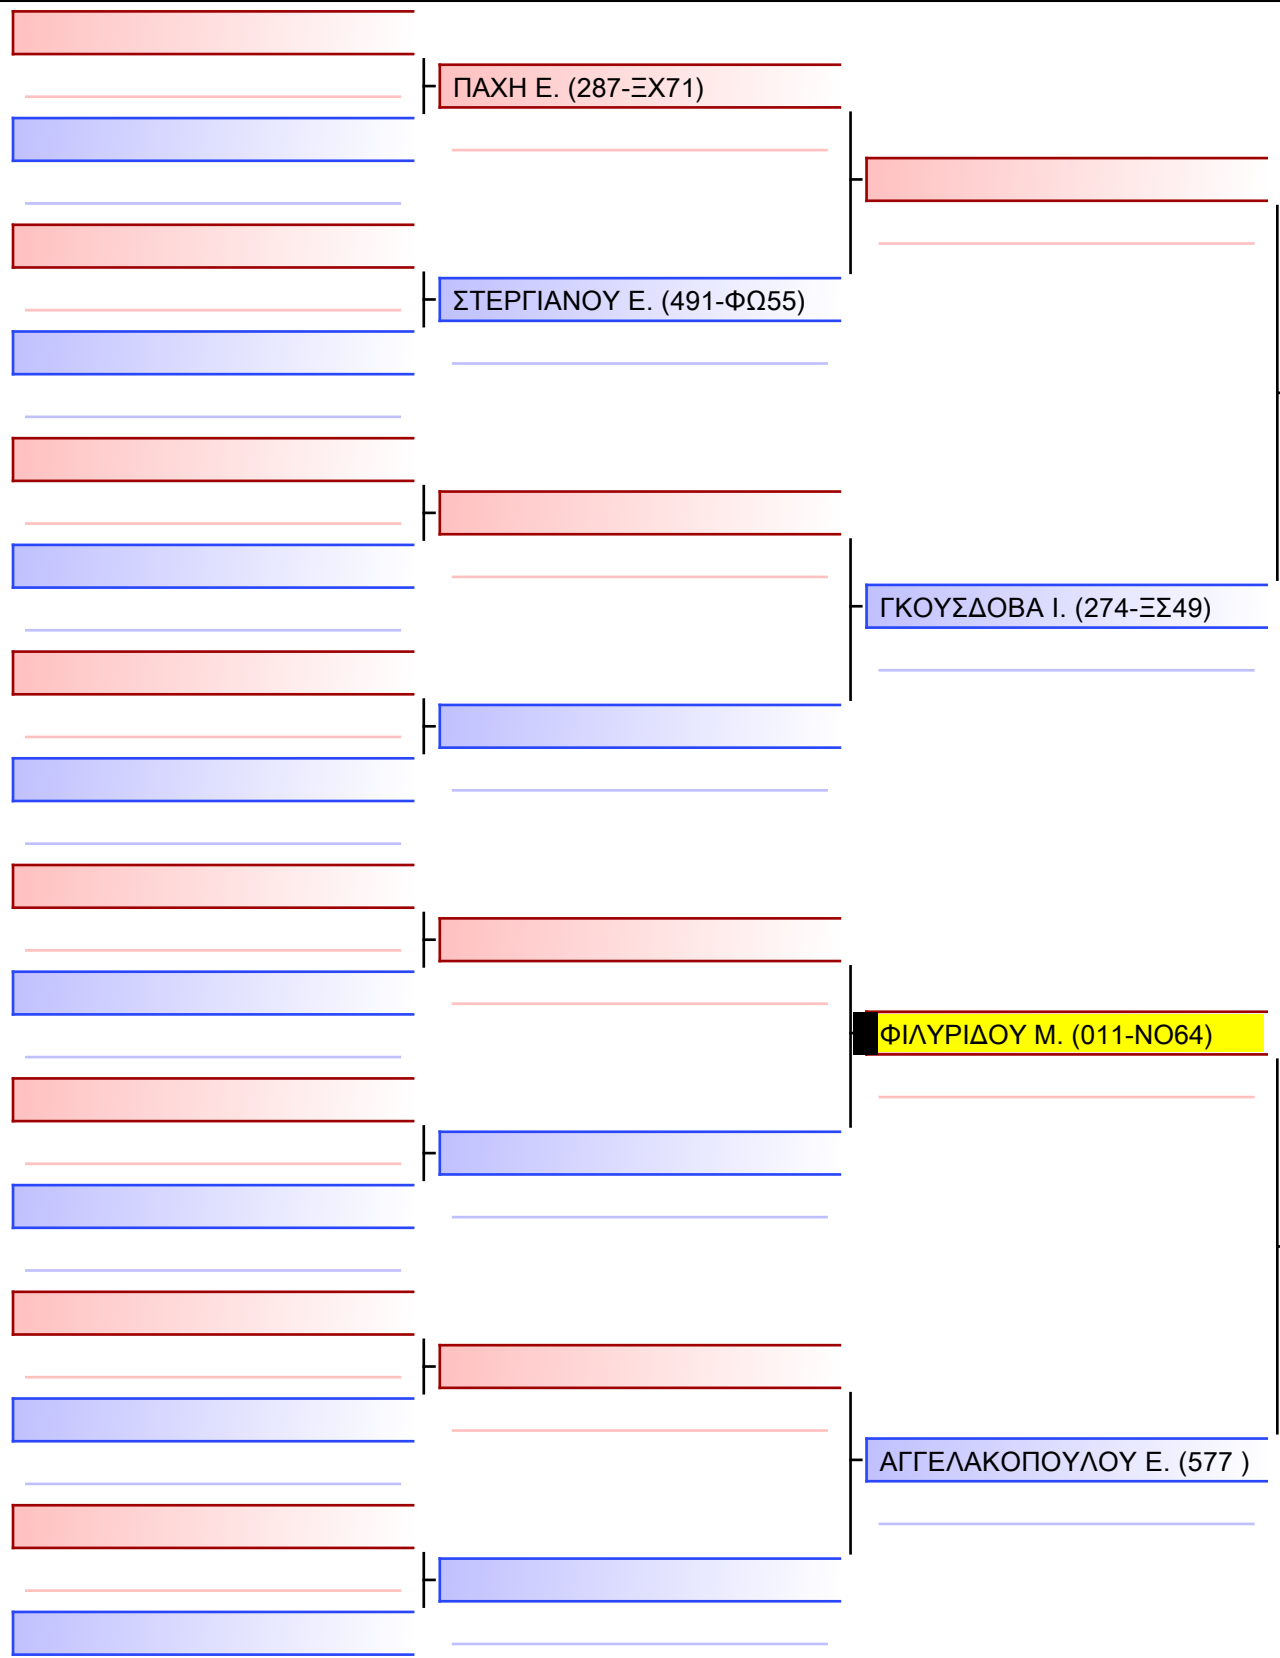

Referees:			

[Original]

Referees:			

[Original]

Referees:			

[Original]

ΤΣΙΤΡΑ Α. (011-NO64)

Referees:			