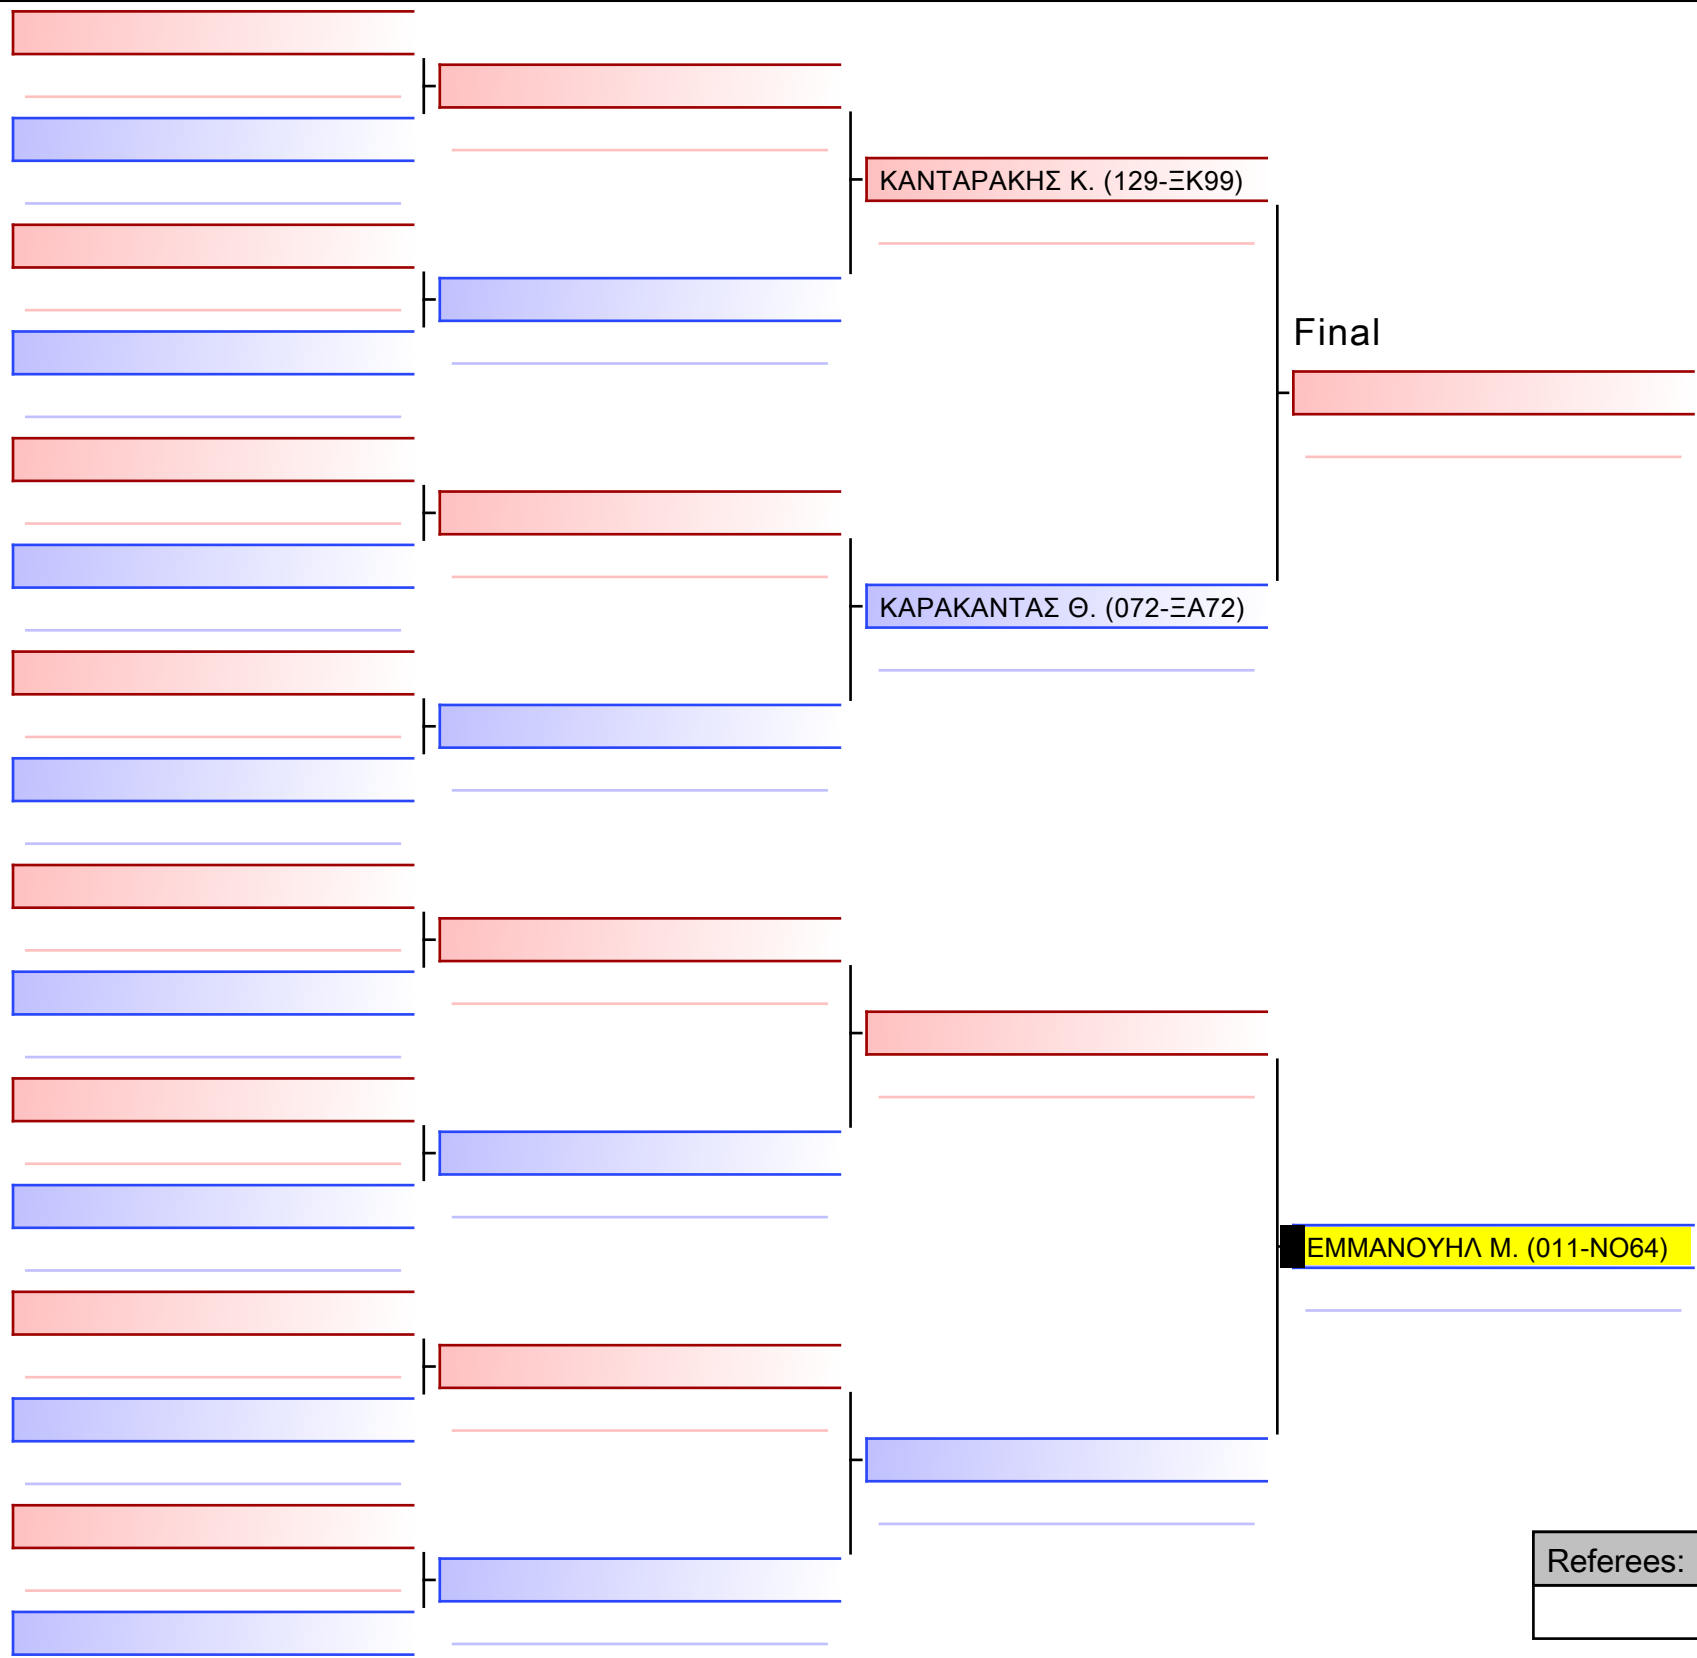

2024-02-18

Tatami
3 10:05

Pool
1/1

[Original]

Referees:			

[Original]

Referees:			

[Original]