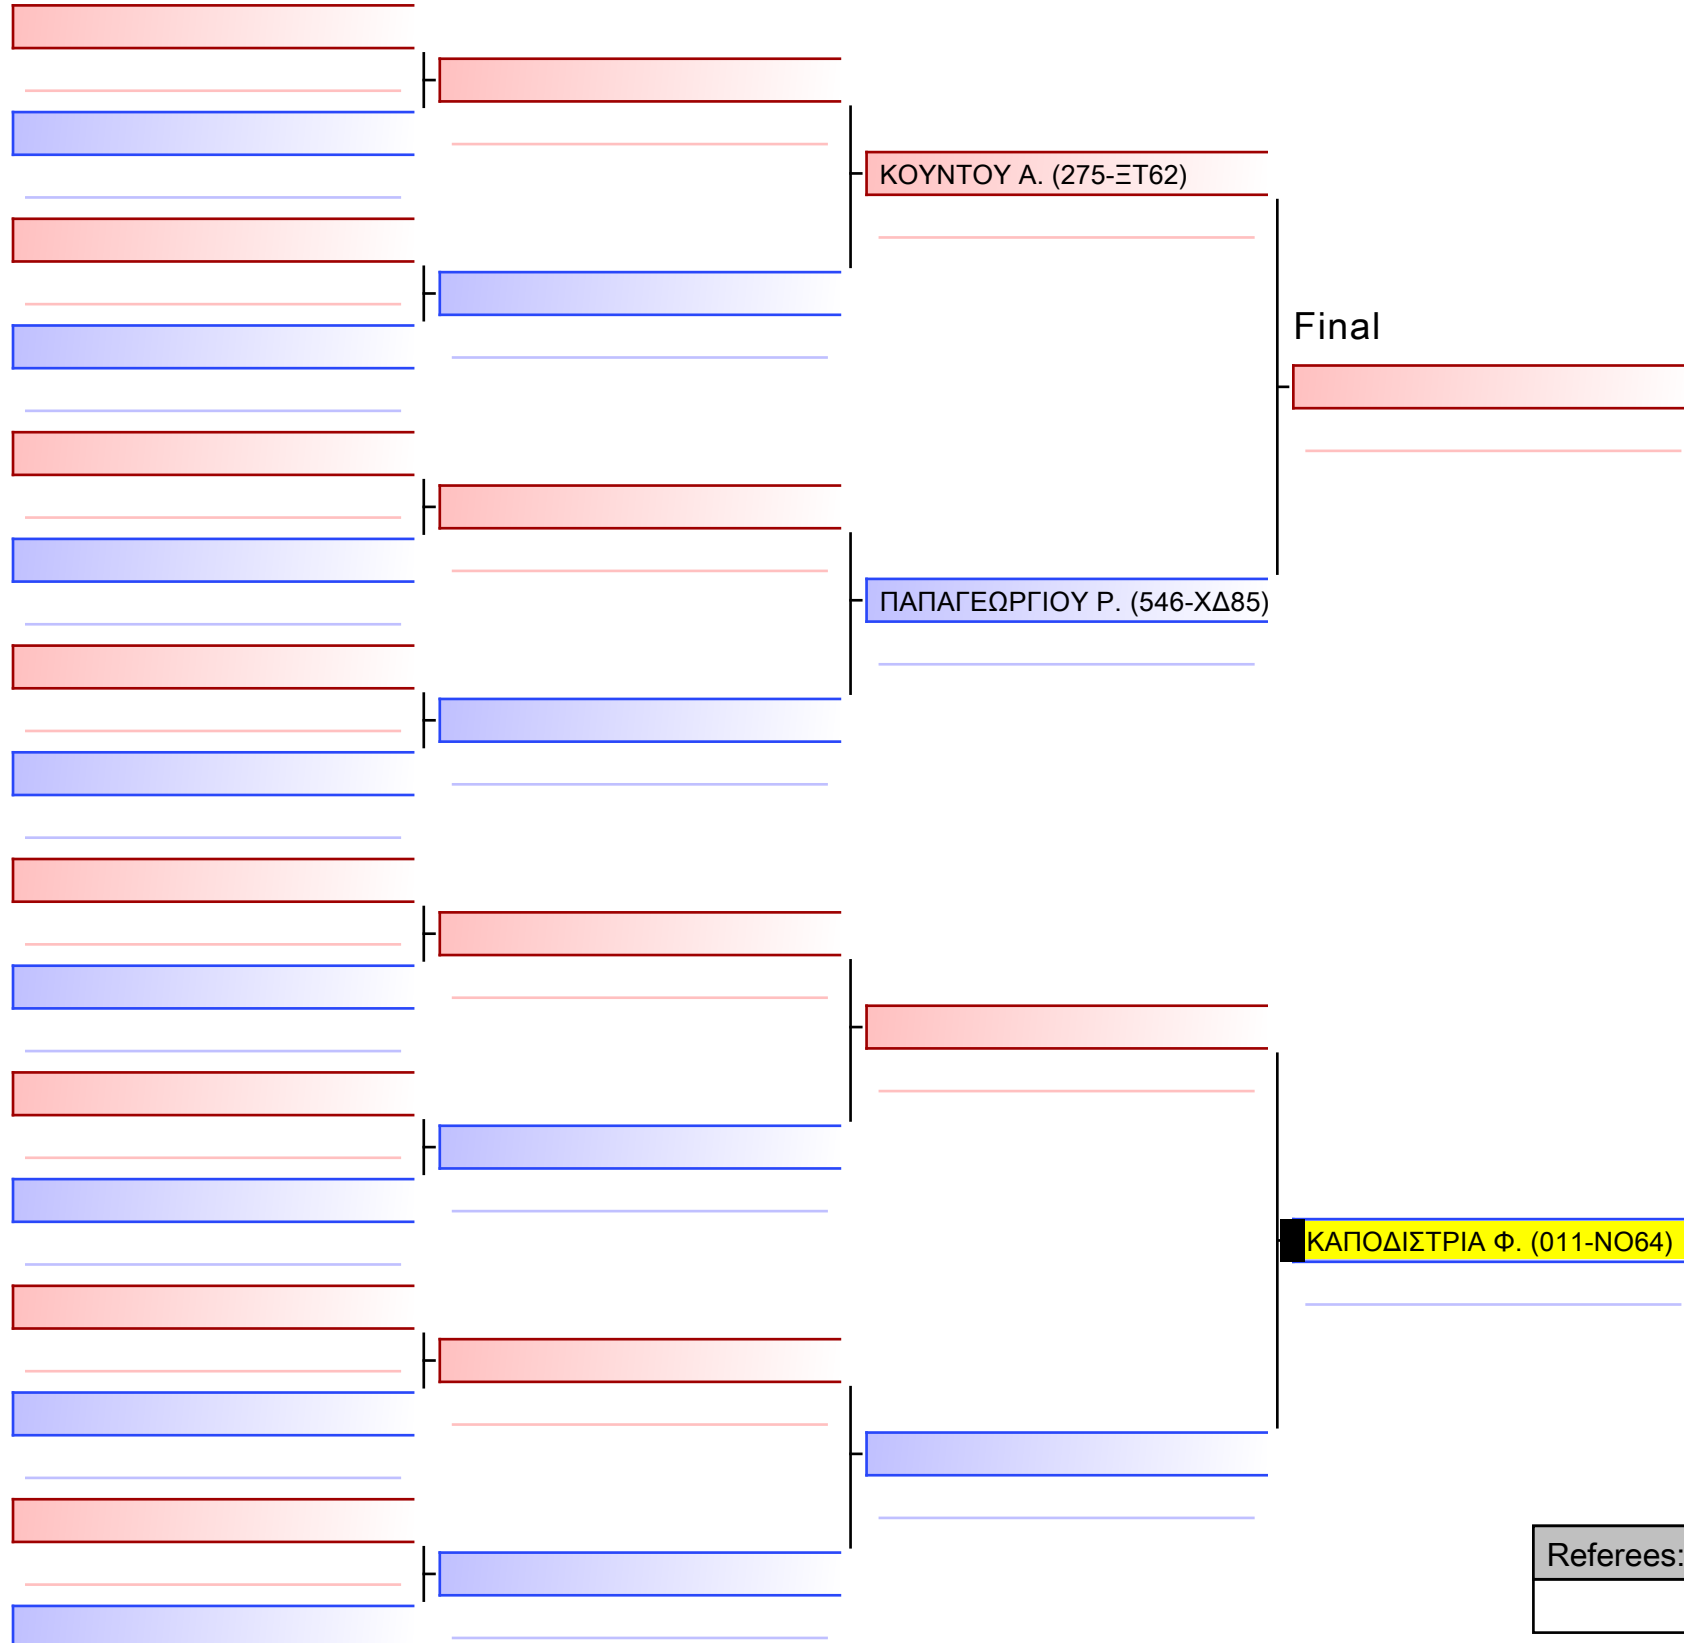

[Original]

Referees: