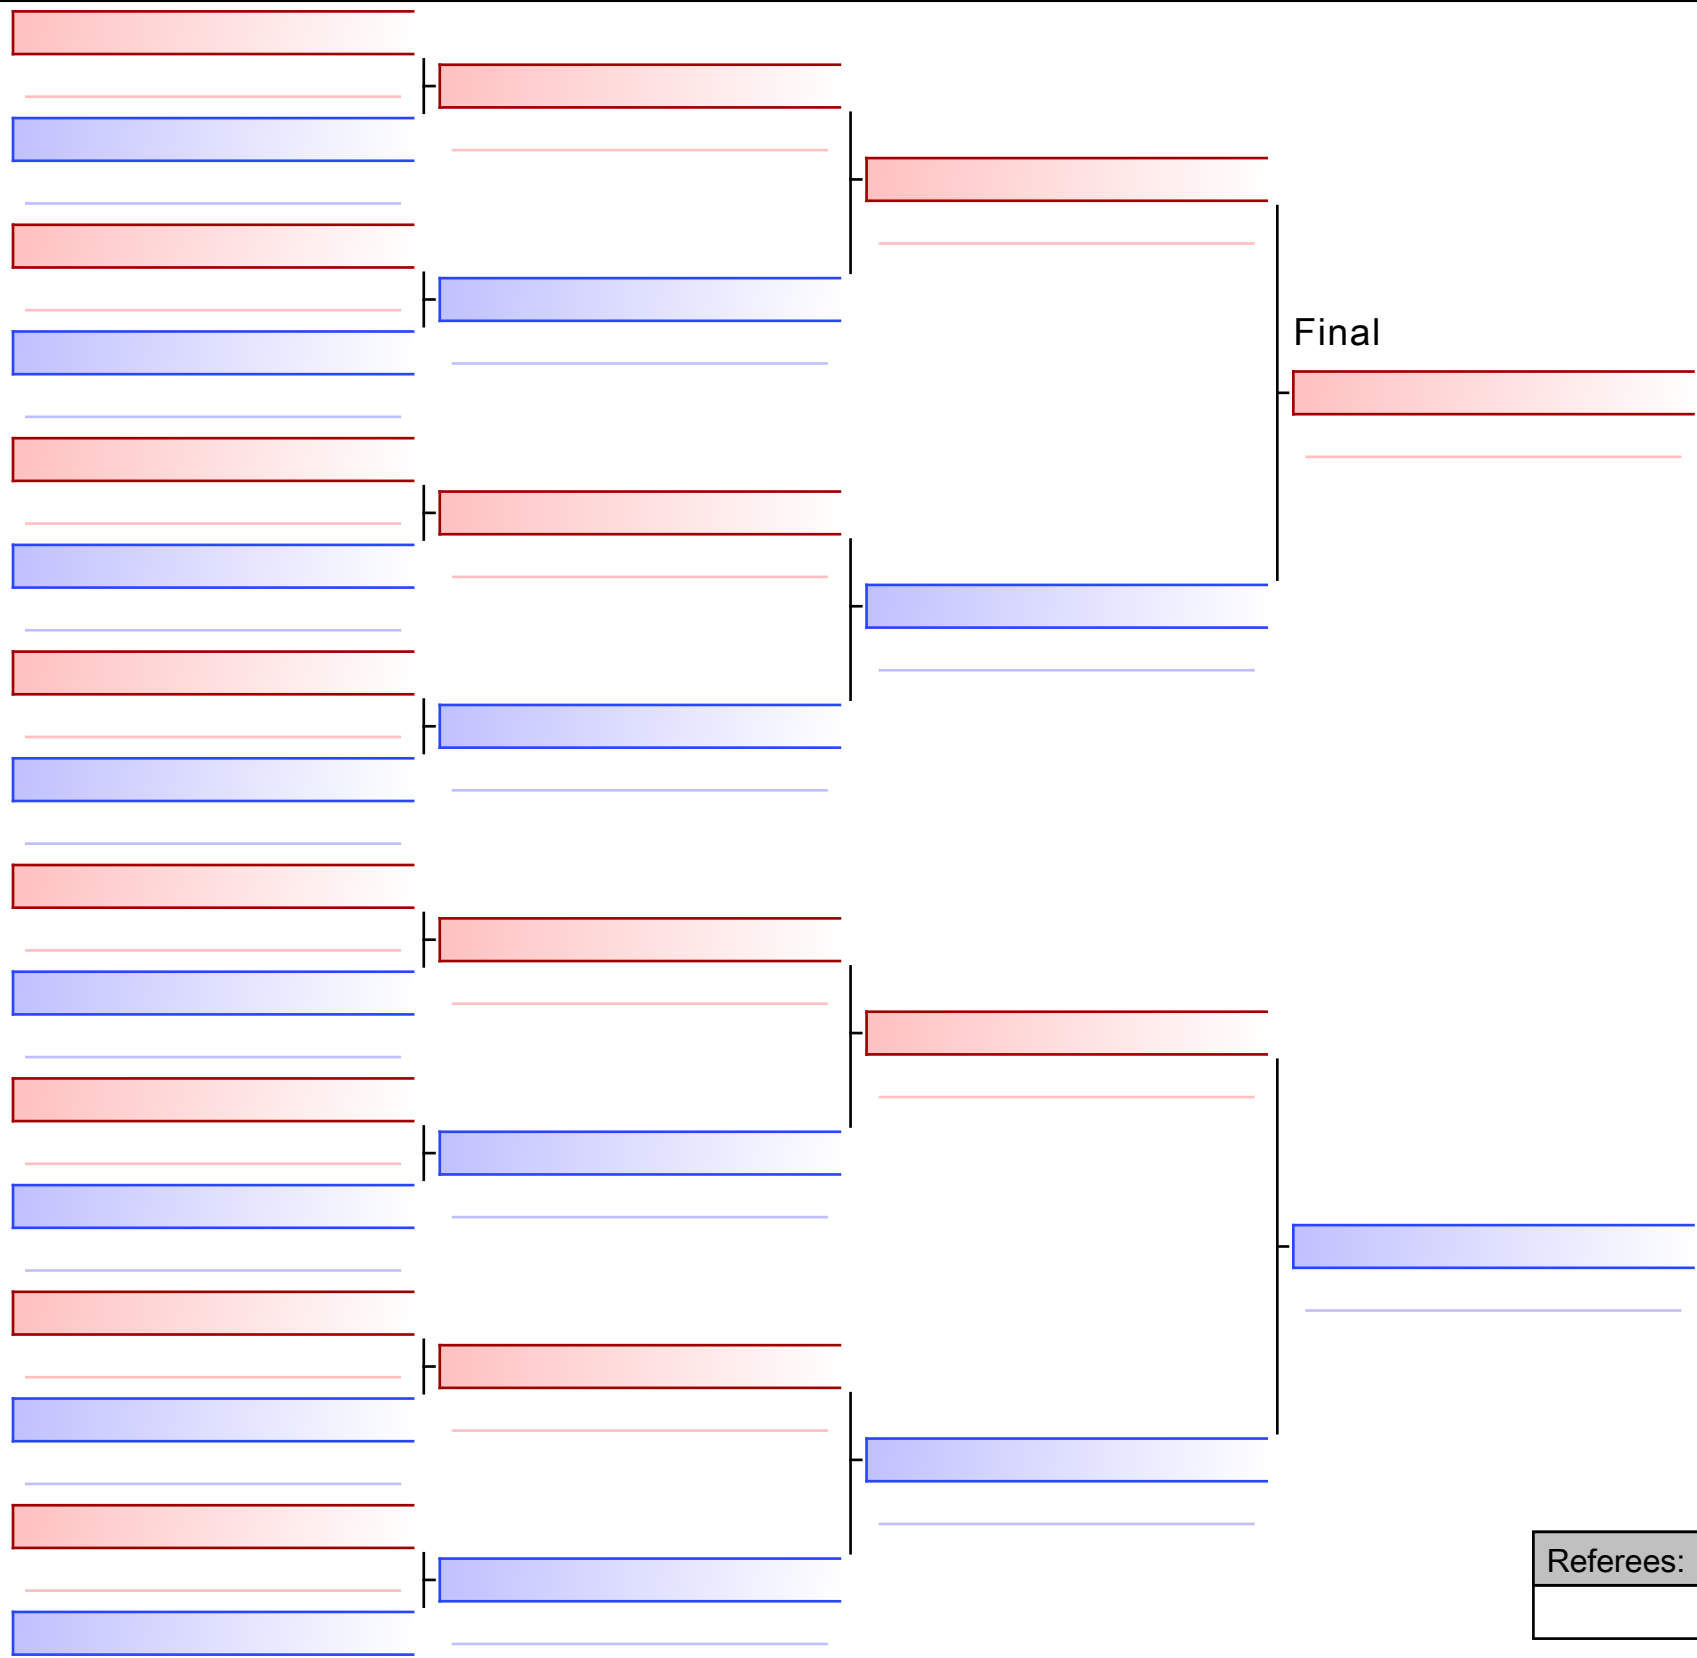

Referees:			

[Original]

Referees:			

[Original]

Referees:			

[Original]

ΤΣΙΤΡΑ Α. (011-NO64)

Referees:			