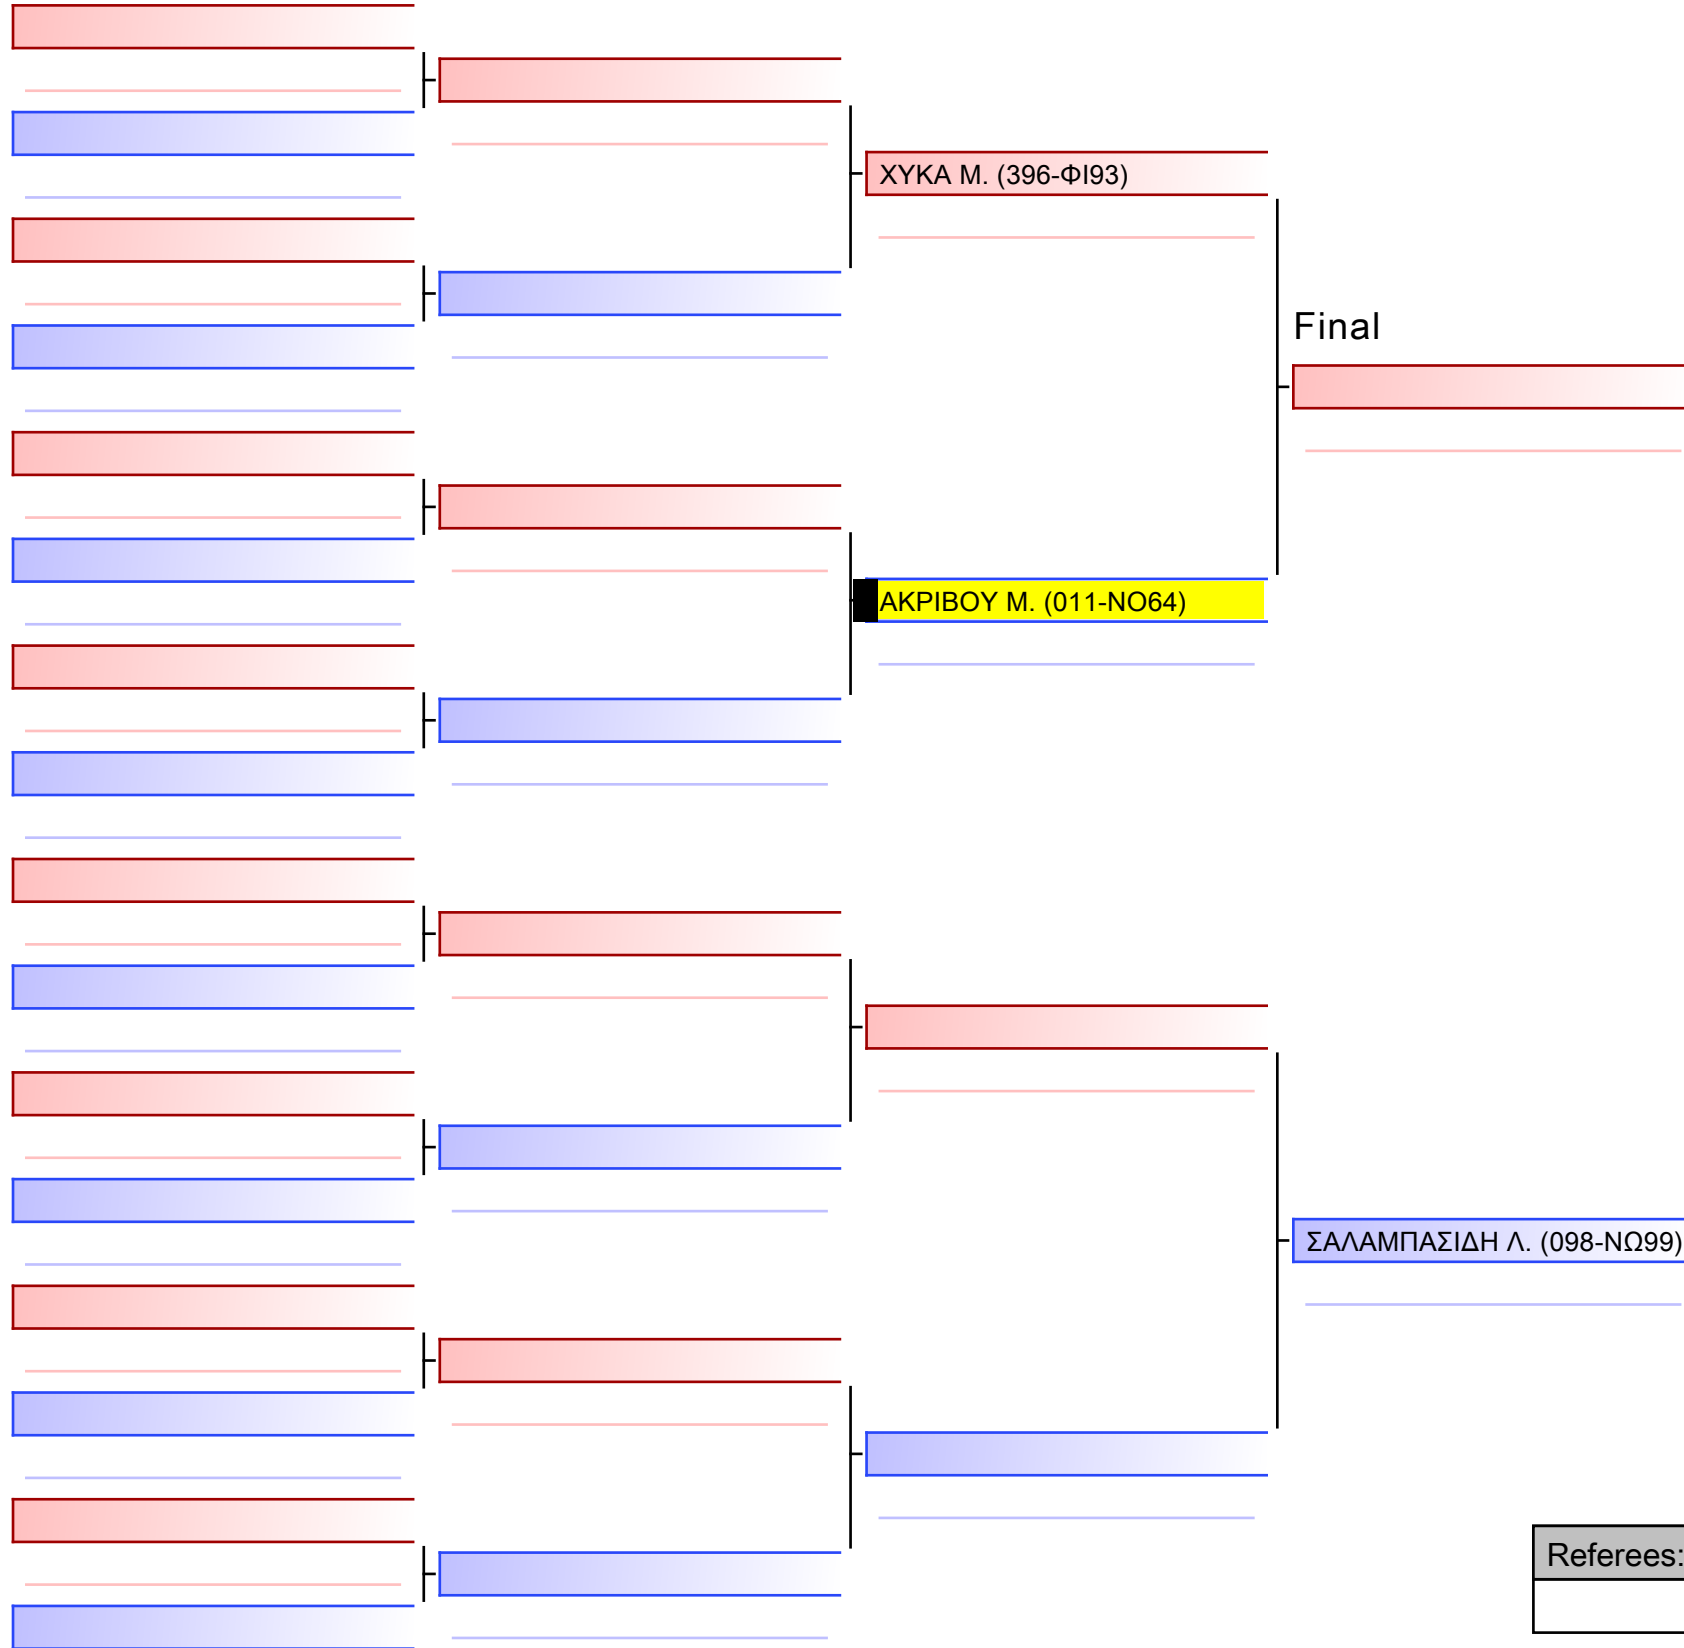

[Original]

Referees: