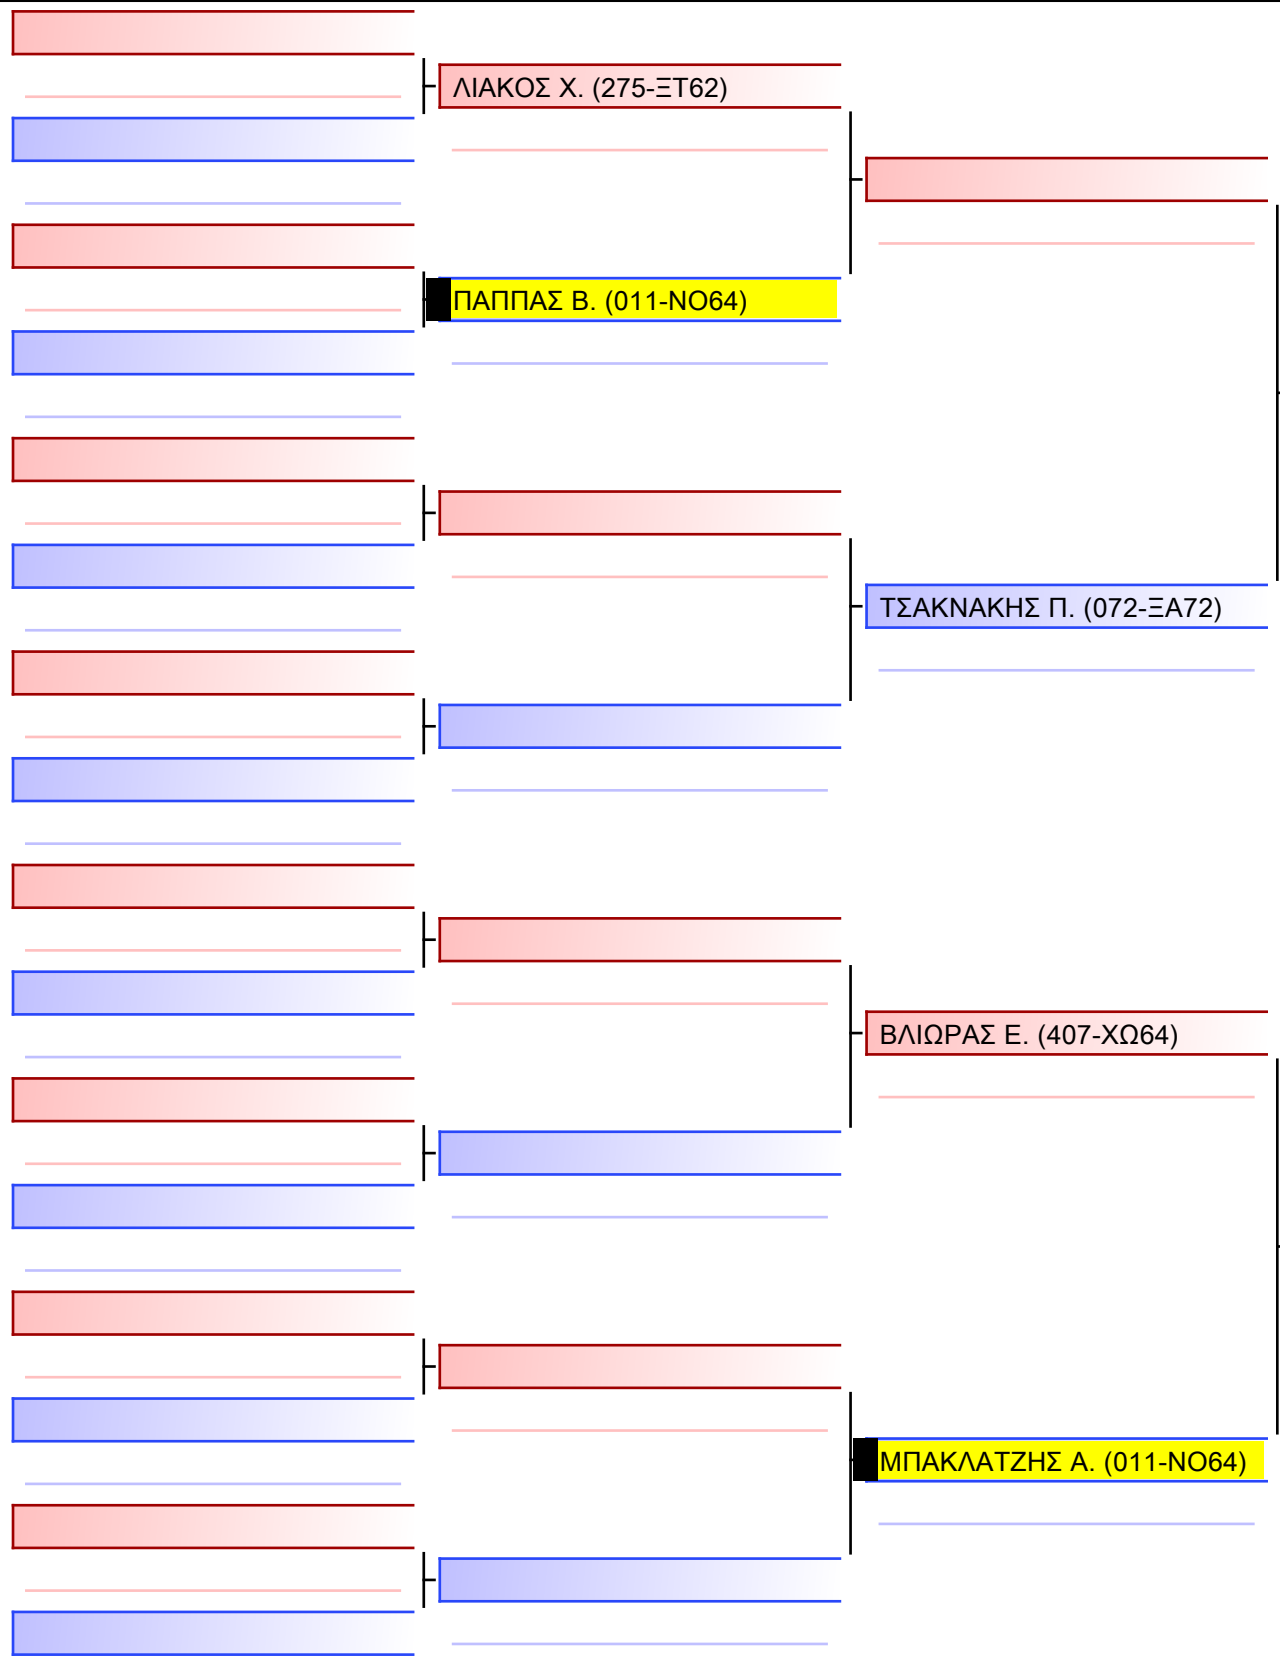

Final

[Original]

Referees: