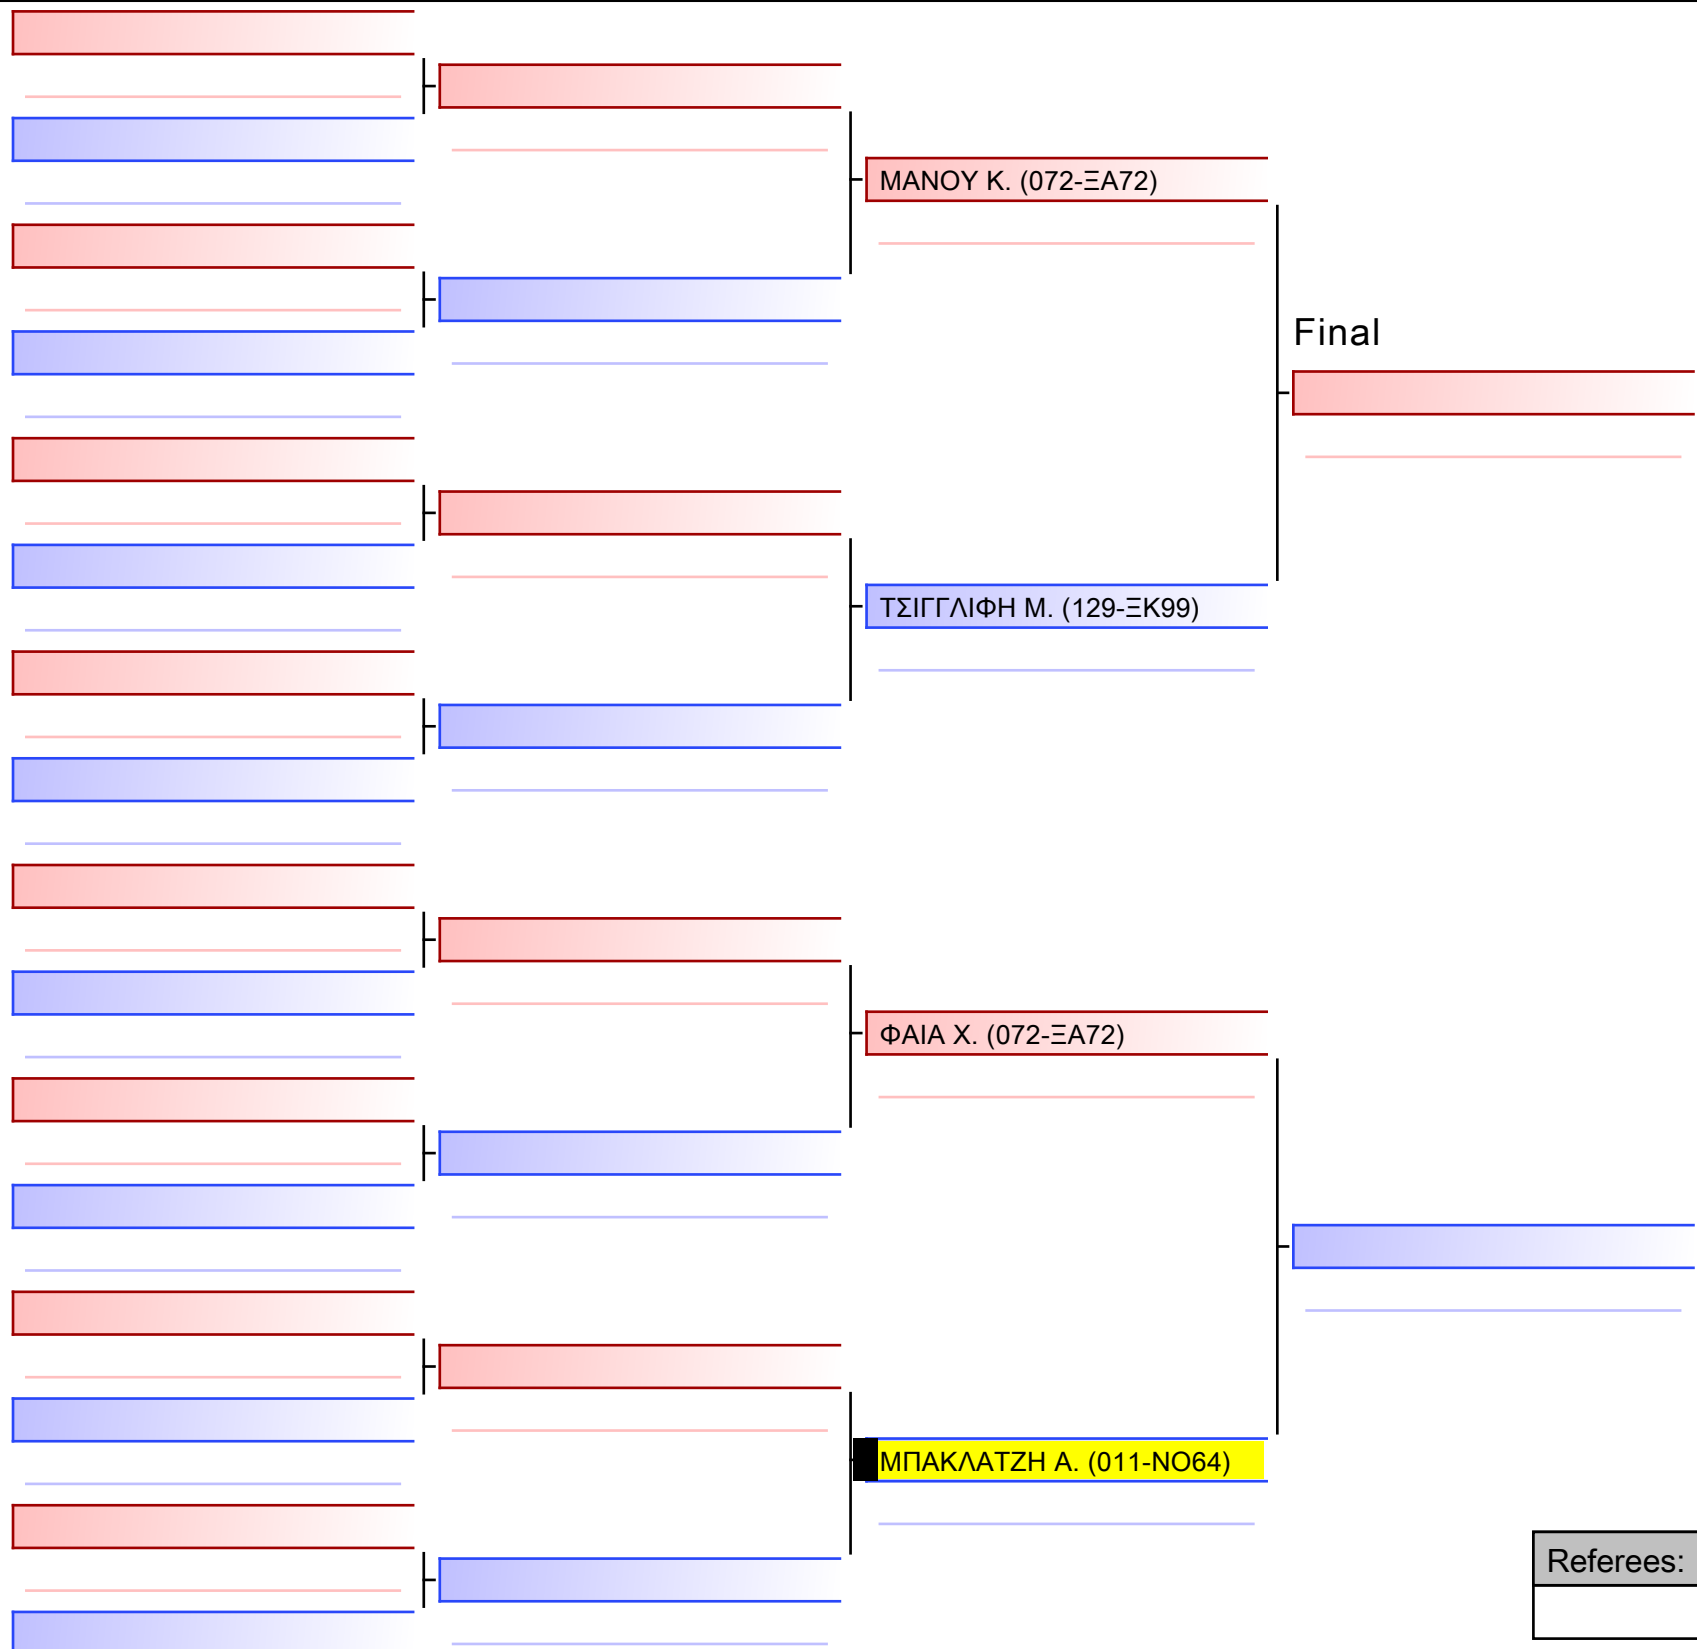

[Original]

Referees: