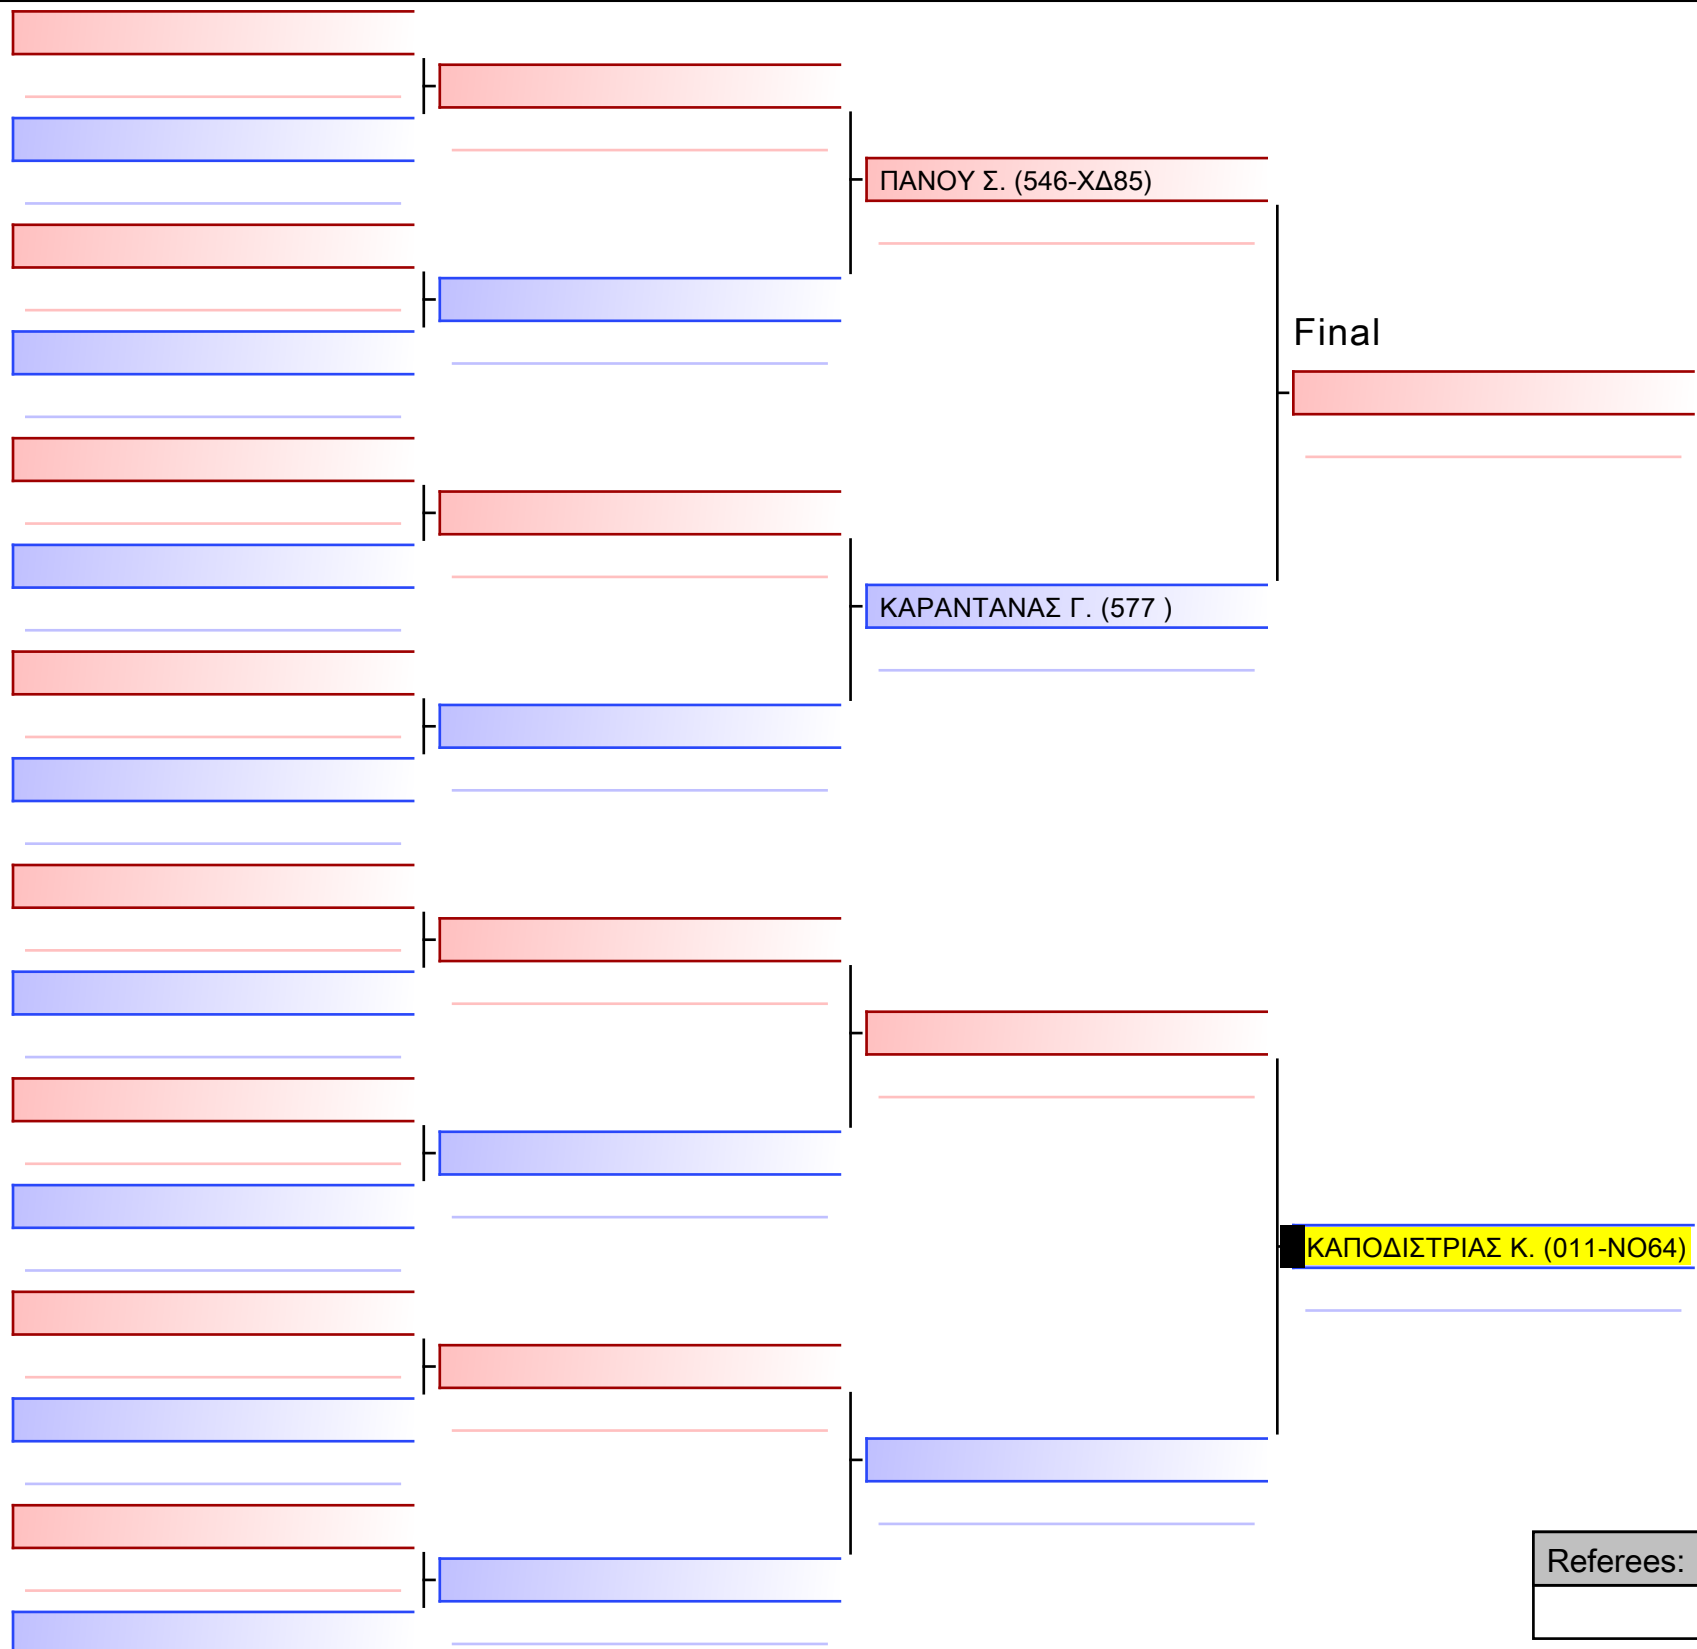

[Original]

Referees: