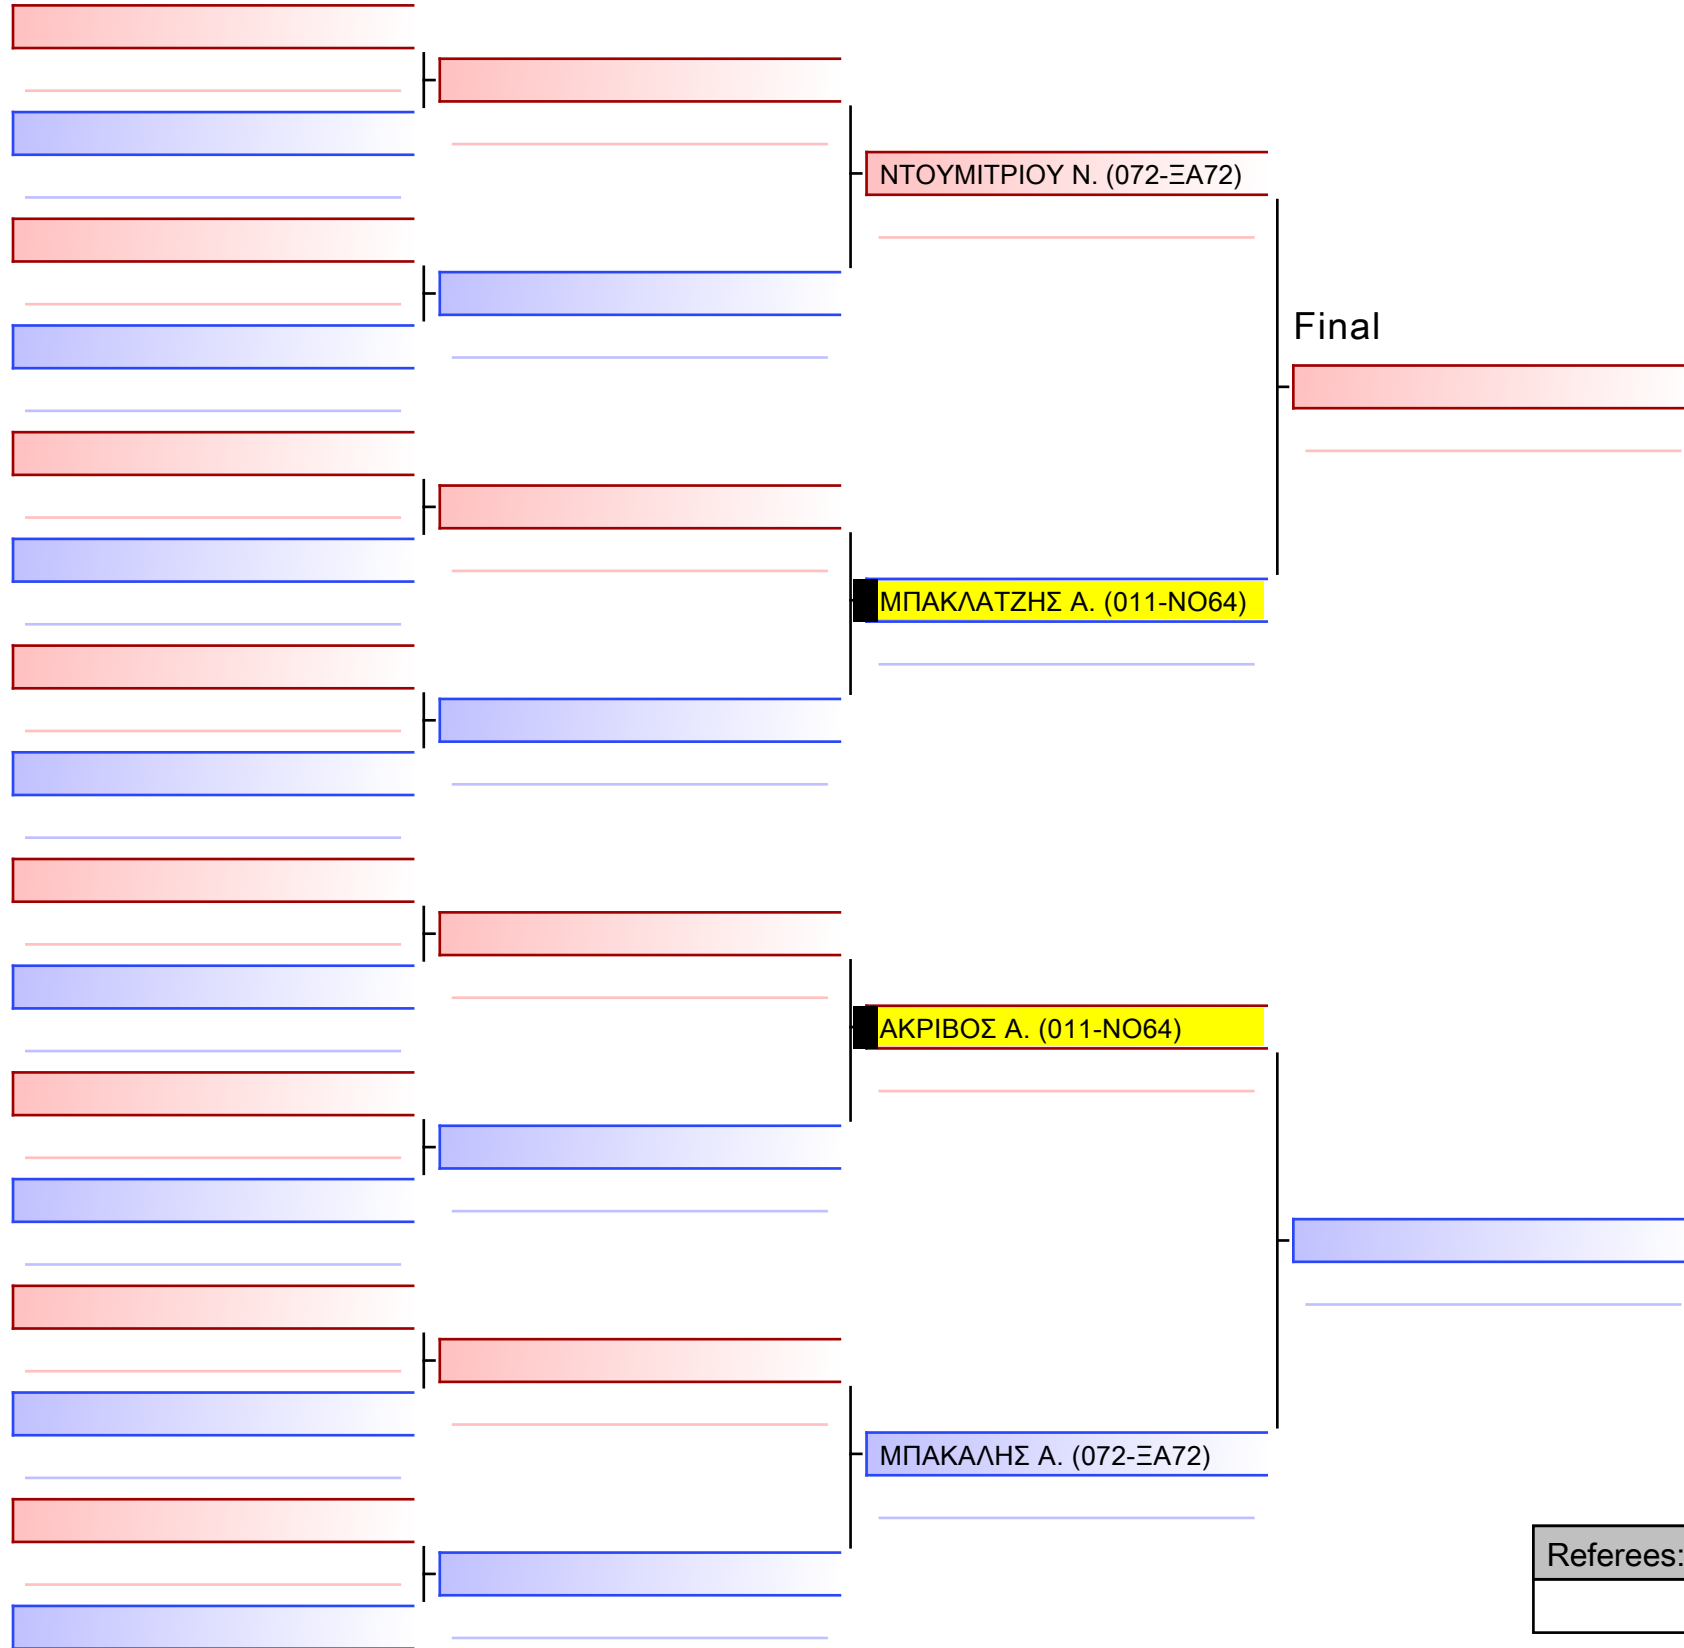

2024-02-18

Tatami
3 10:05

Pool
1/1

[Original]

Referees:			

[Original]

Referees:			

[Original]