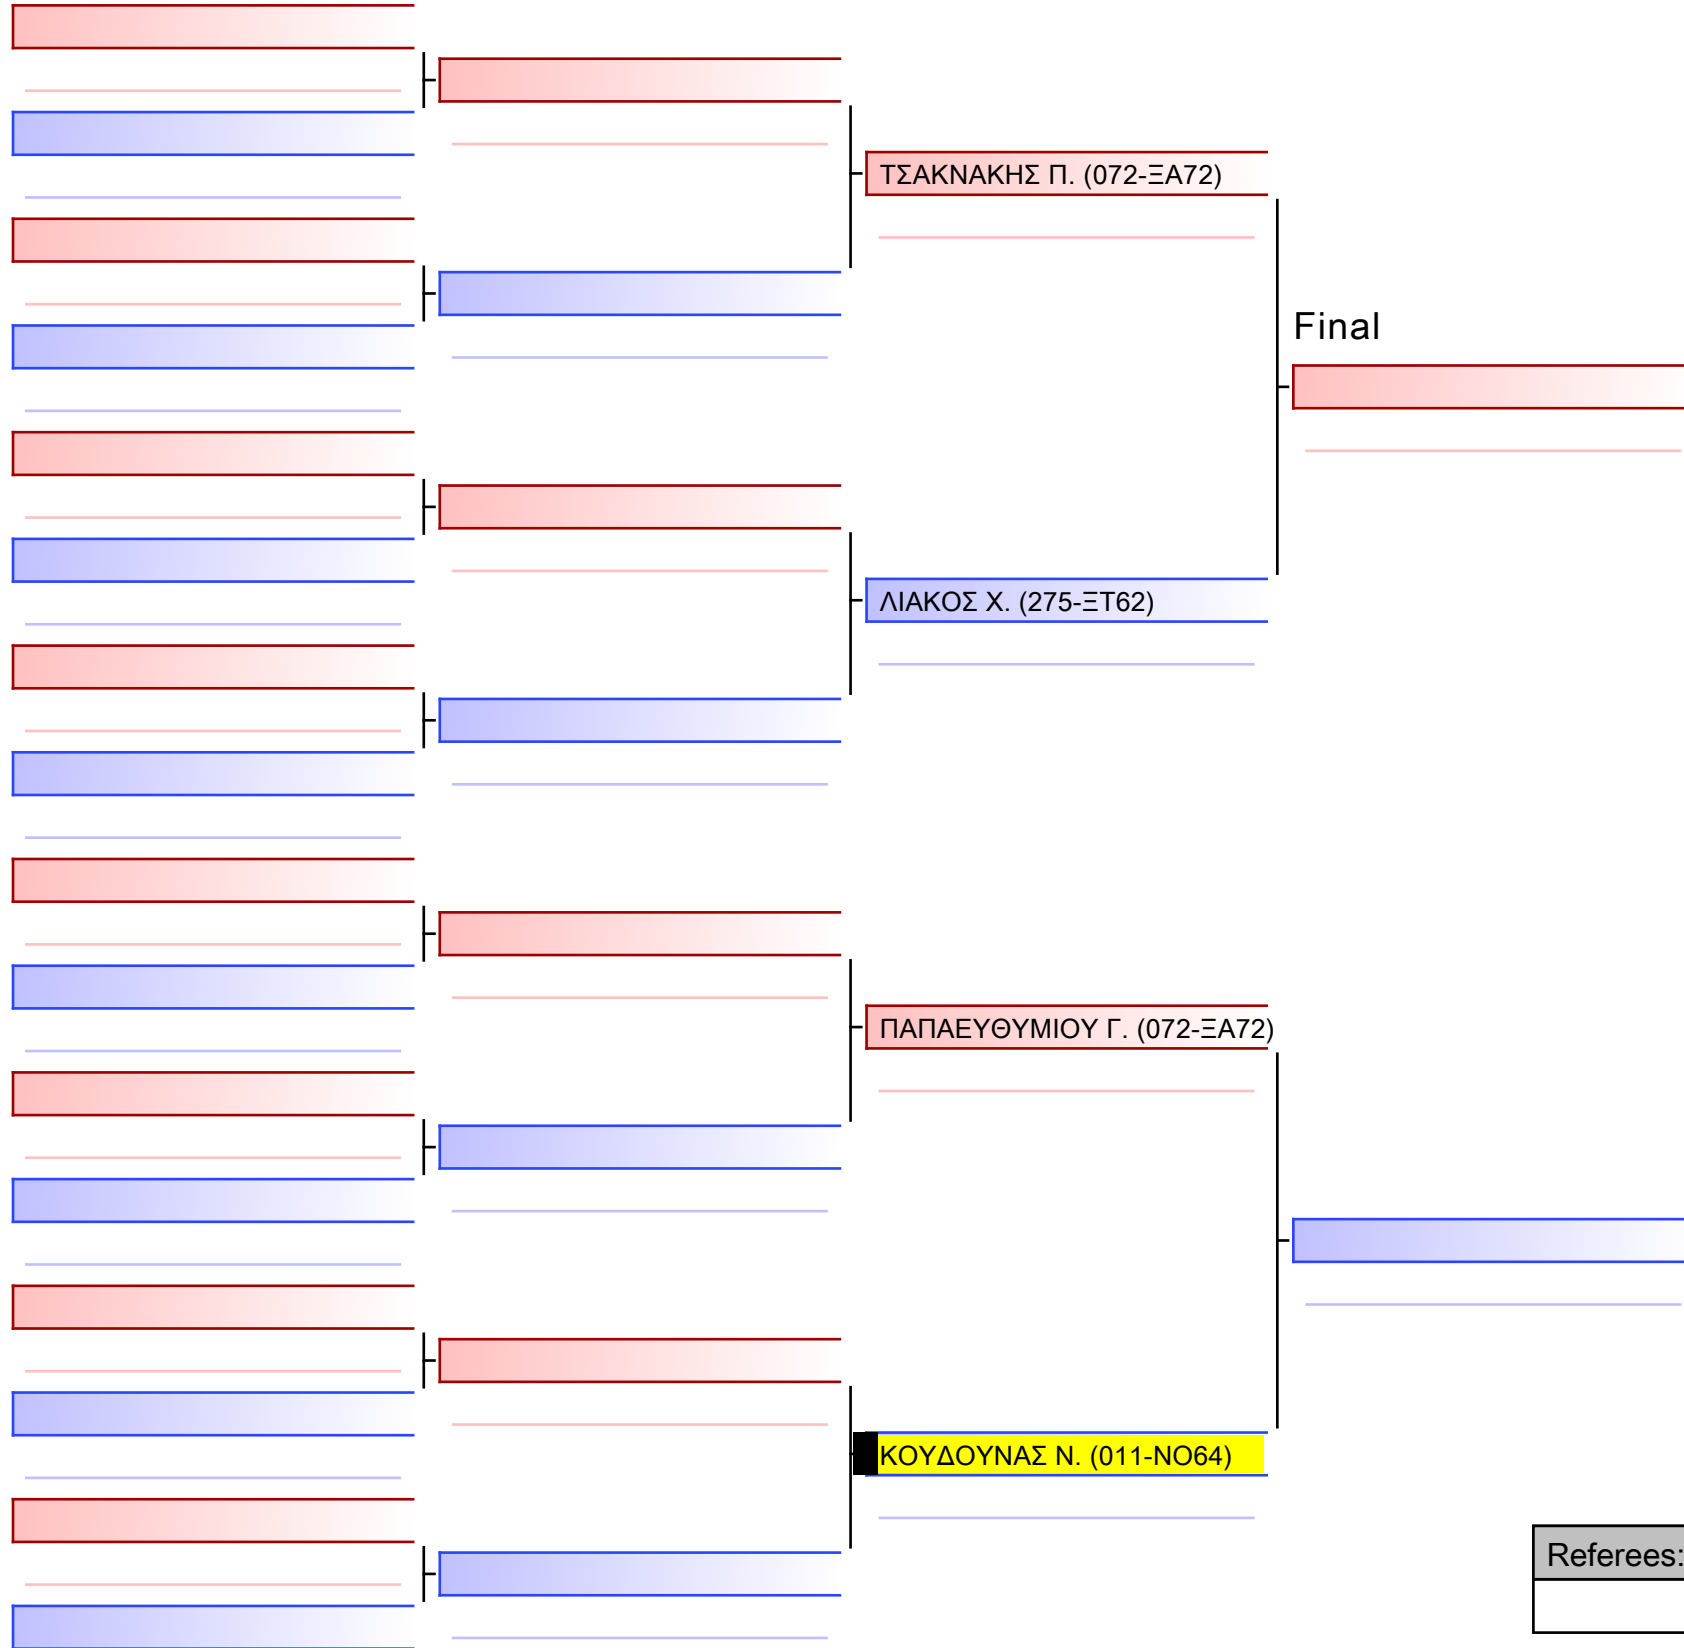

[Original]

Referees: