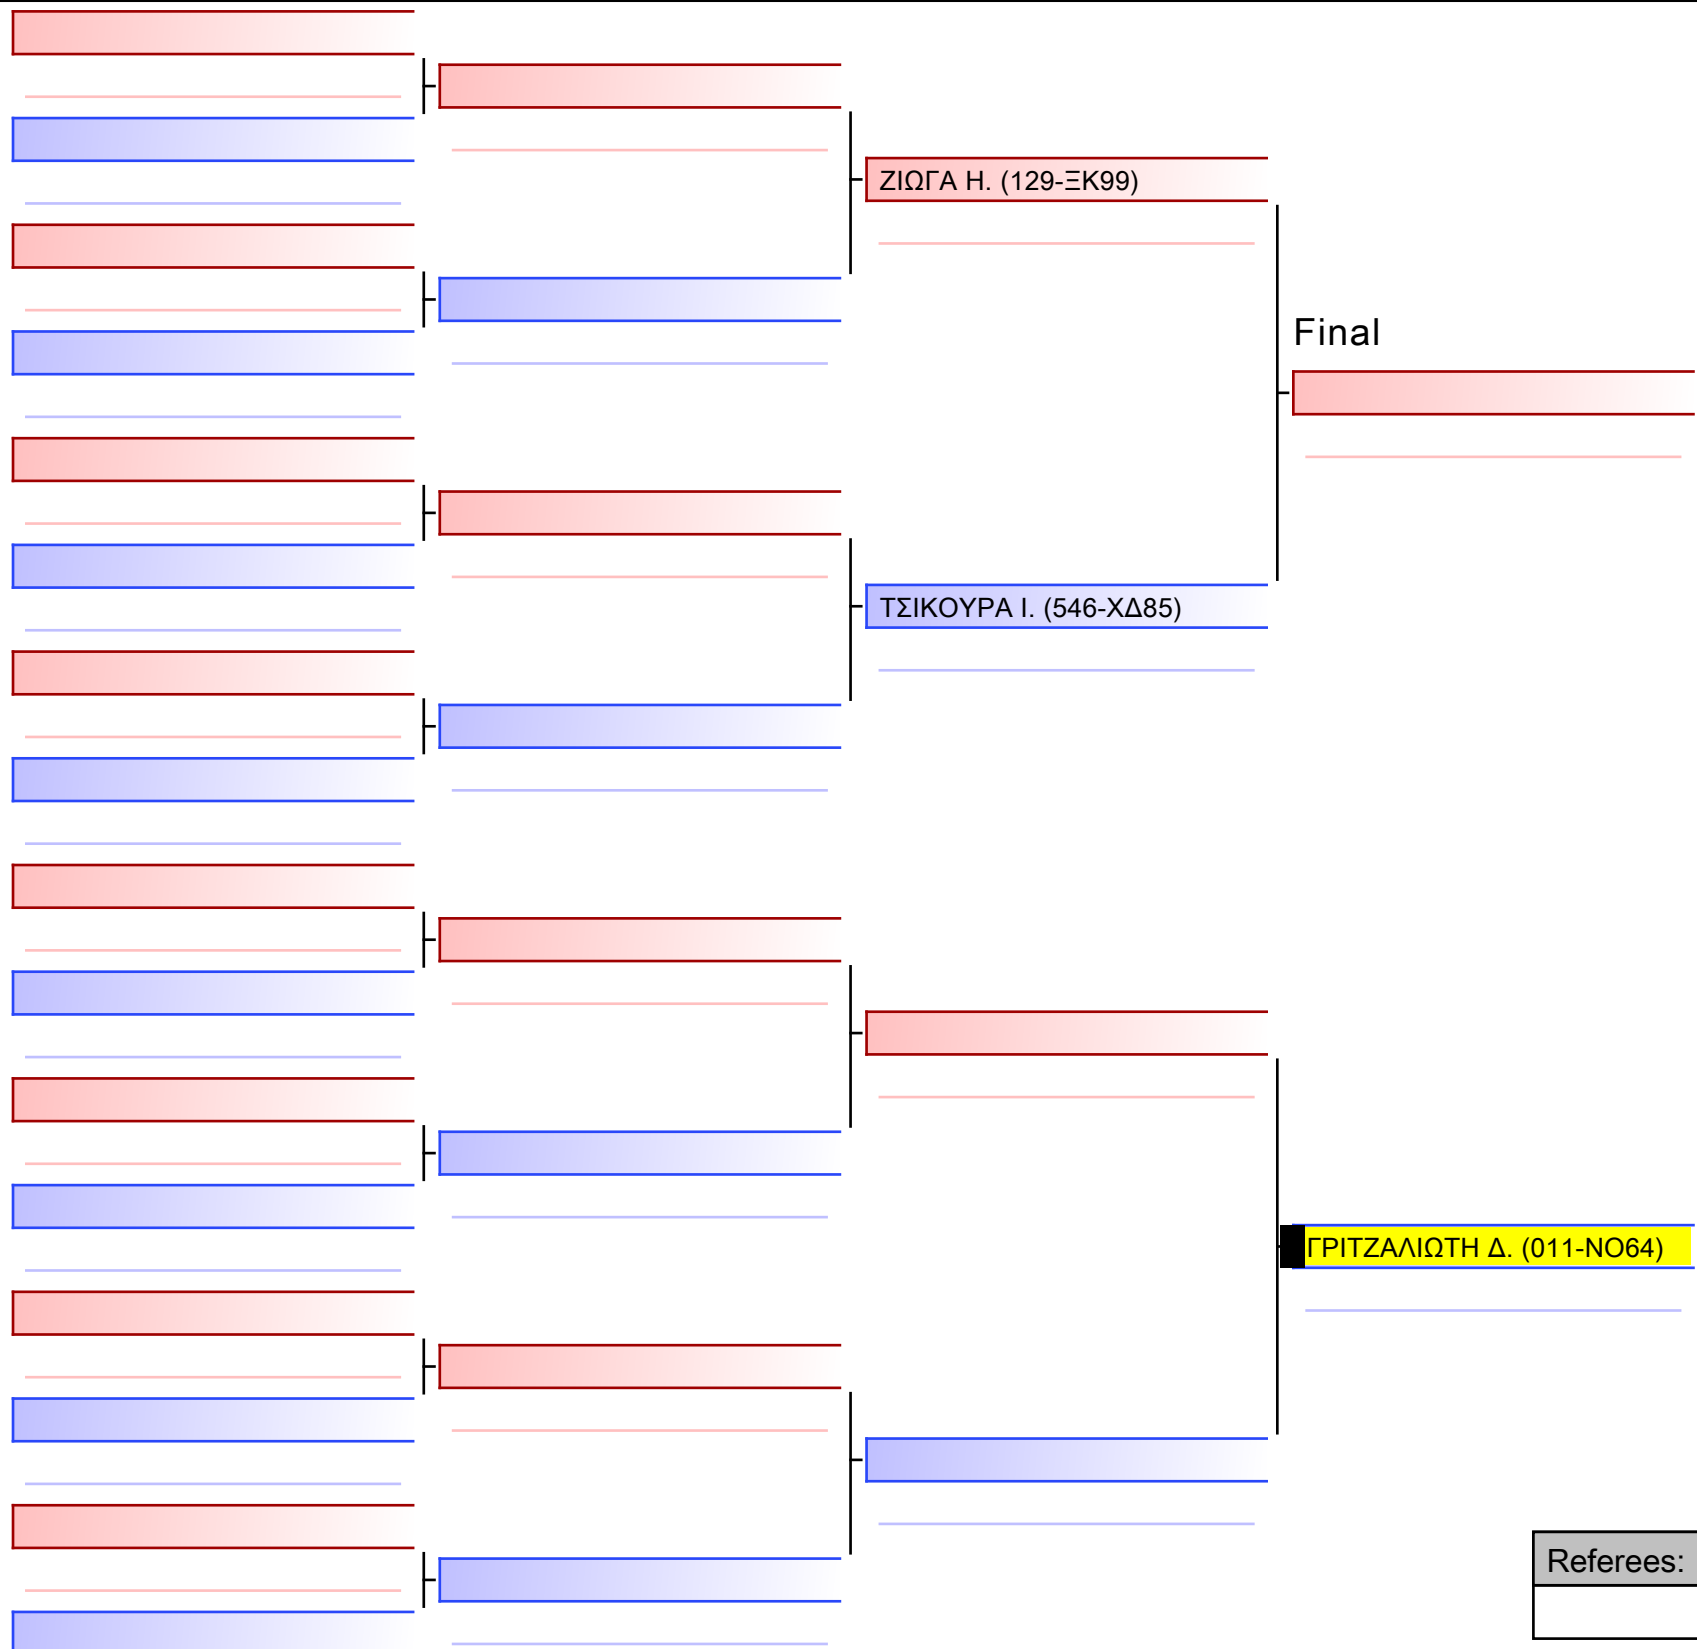

[Original]

Referees: