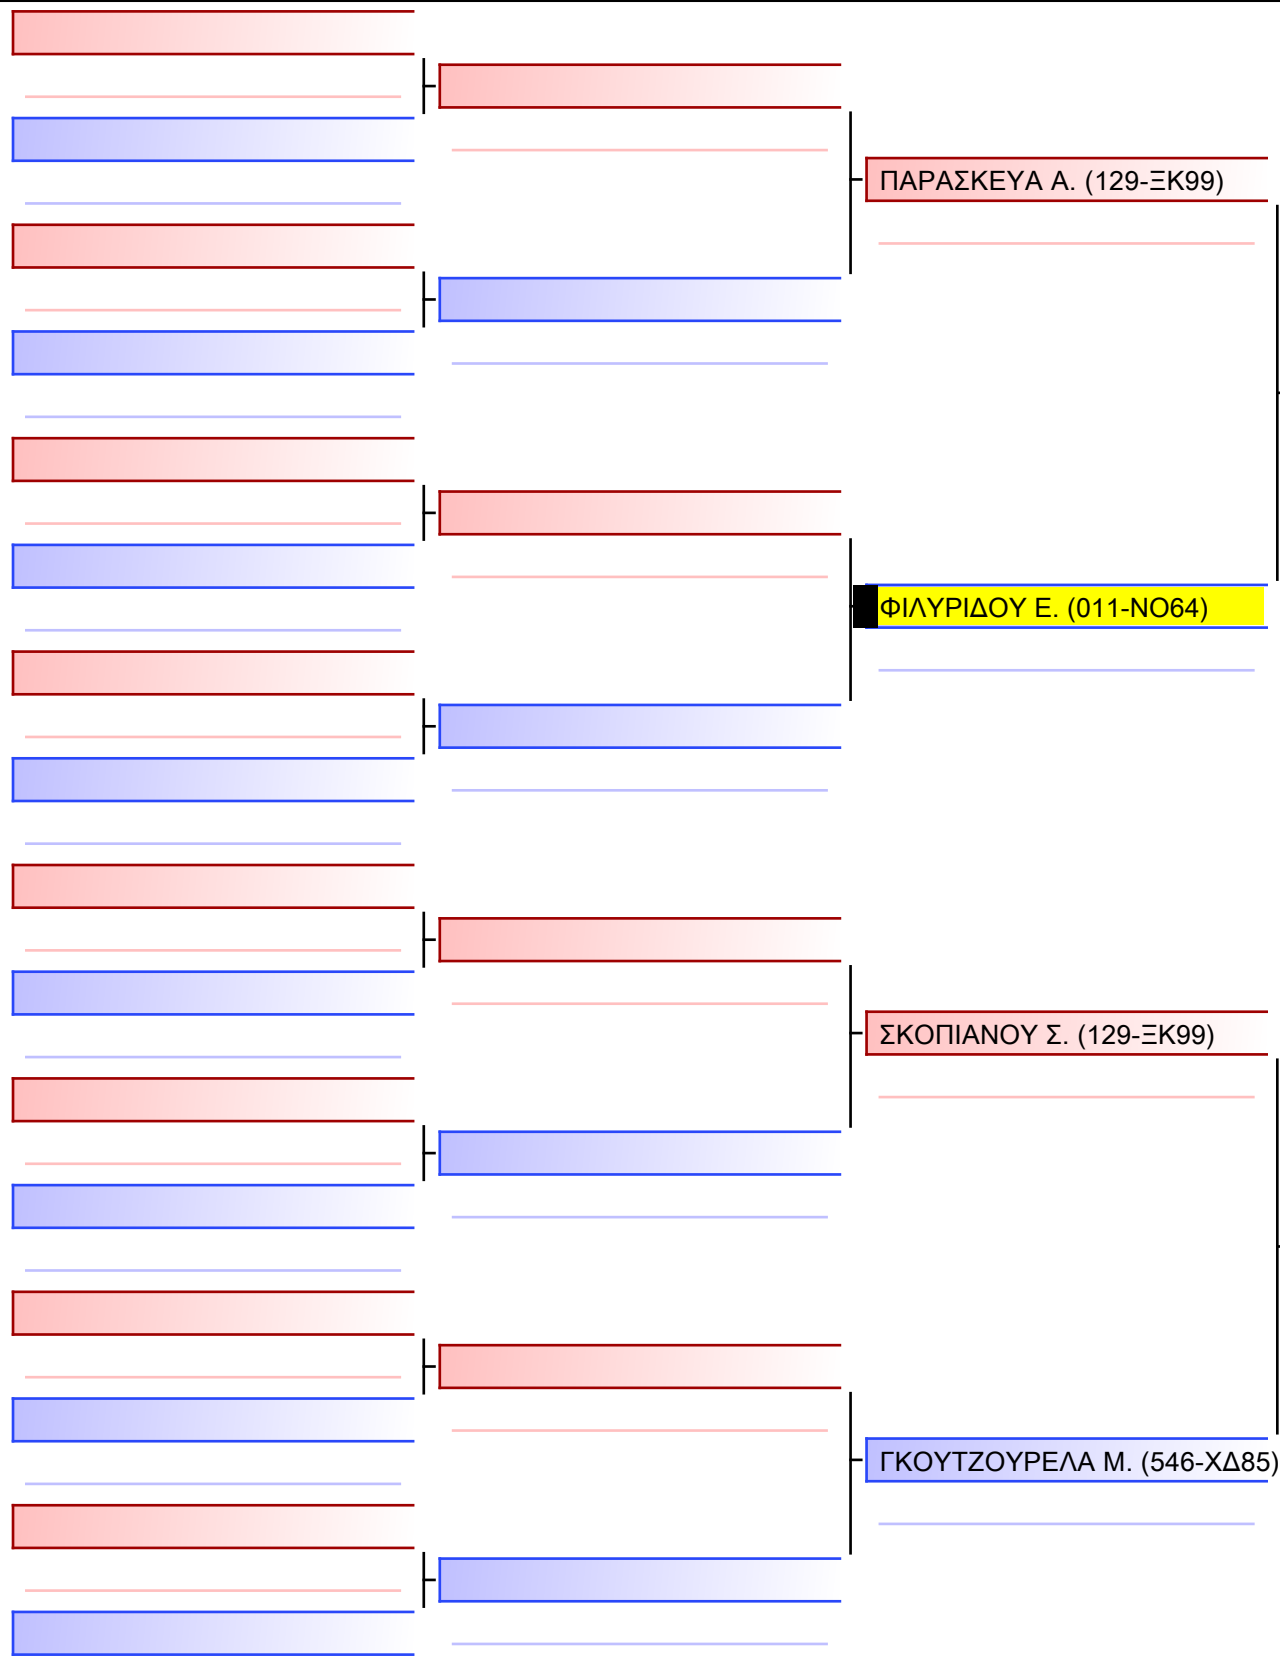

[Original]

Referees: