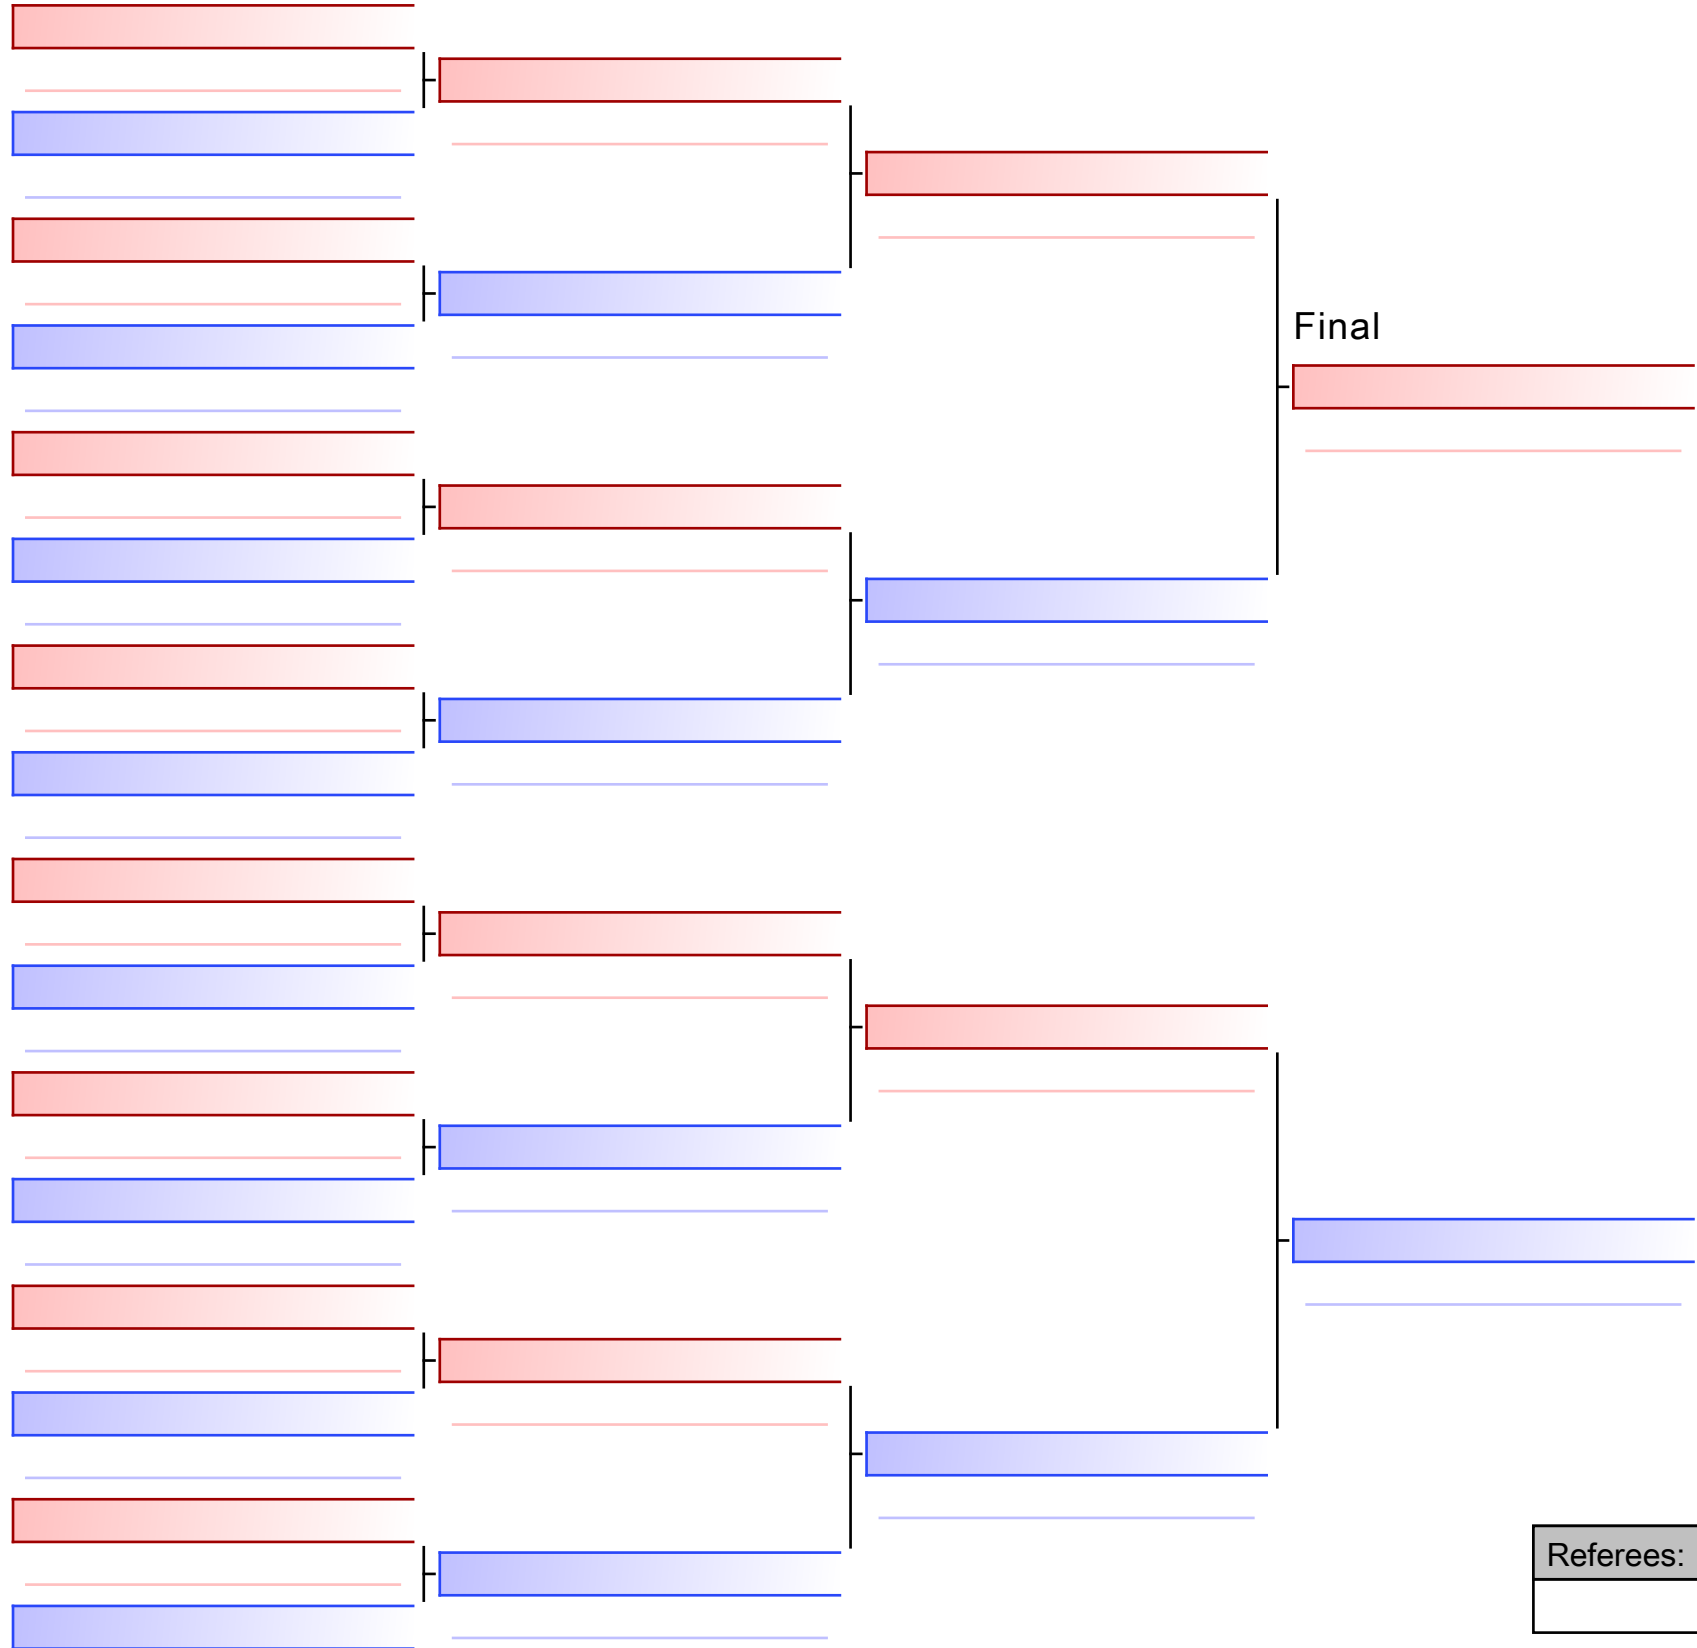

[Original]

ΚΑΠΟΔΙΣΤΡΙΑ Φ. (011-NO64)

Referees: