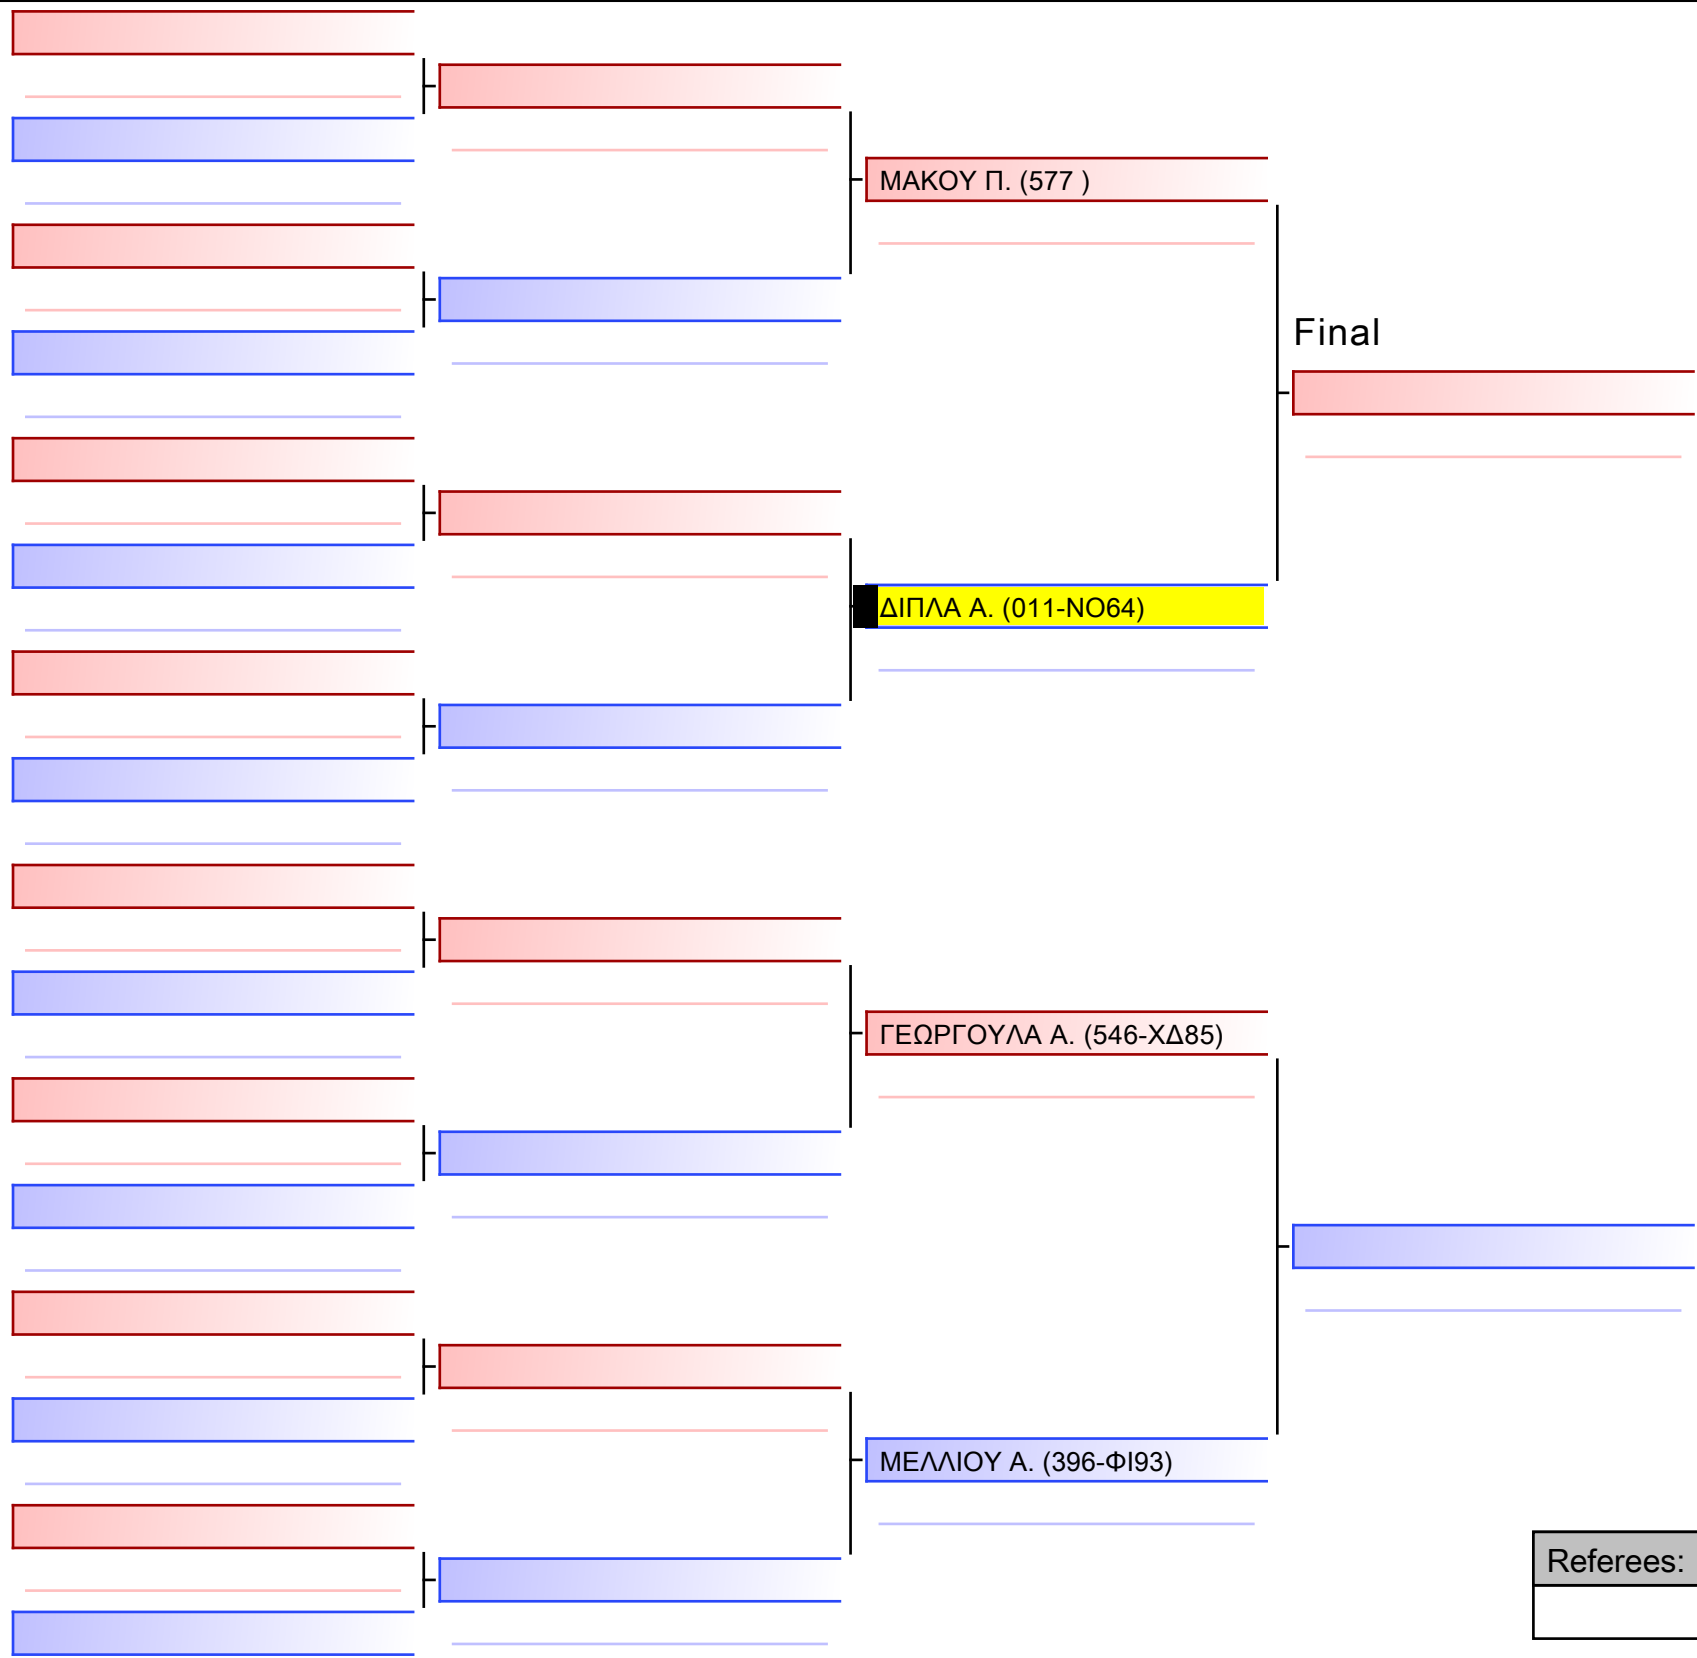

[Original]

Referees: