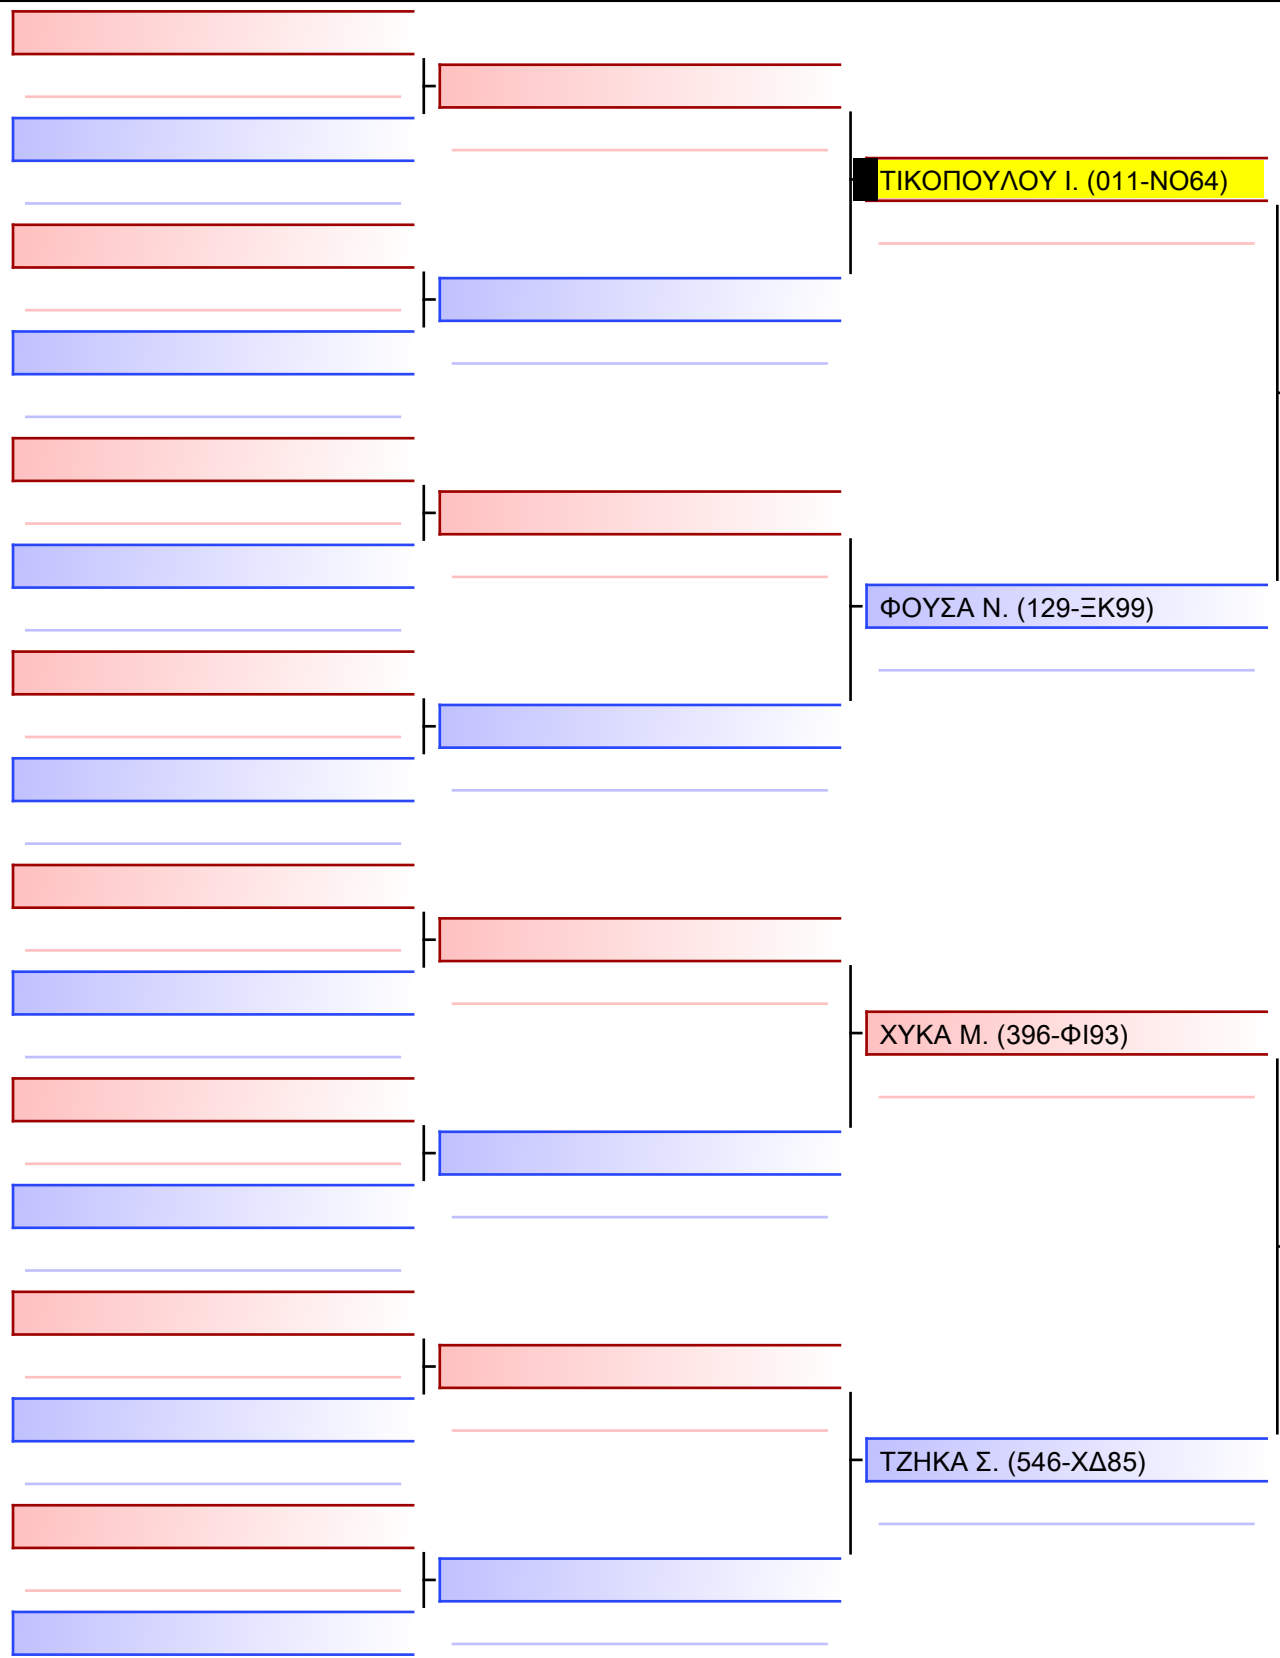

[Original]

Referees: