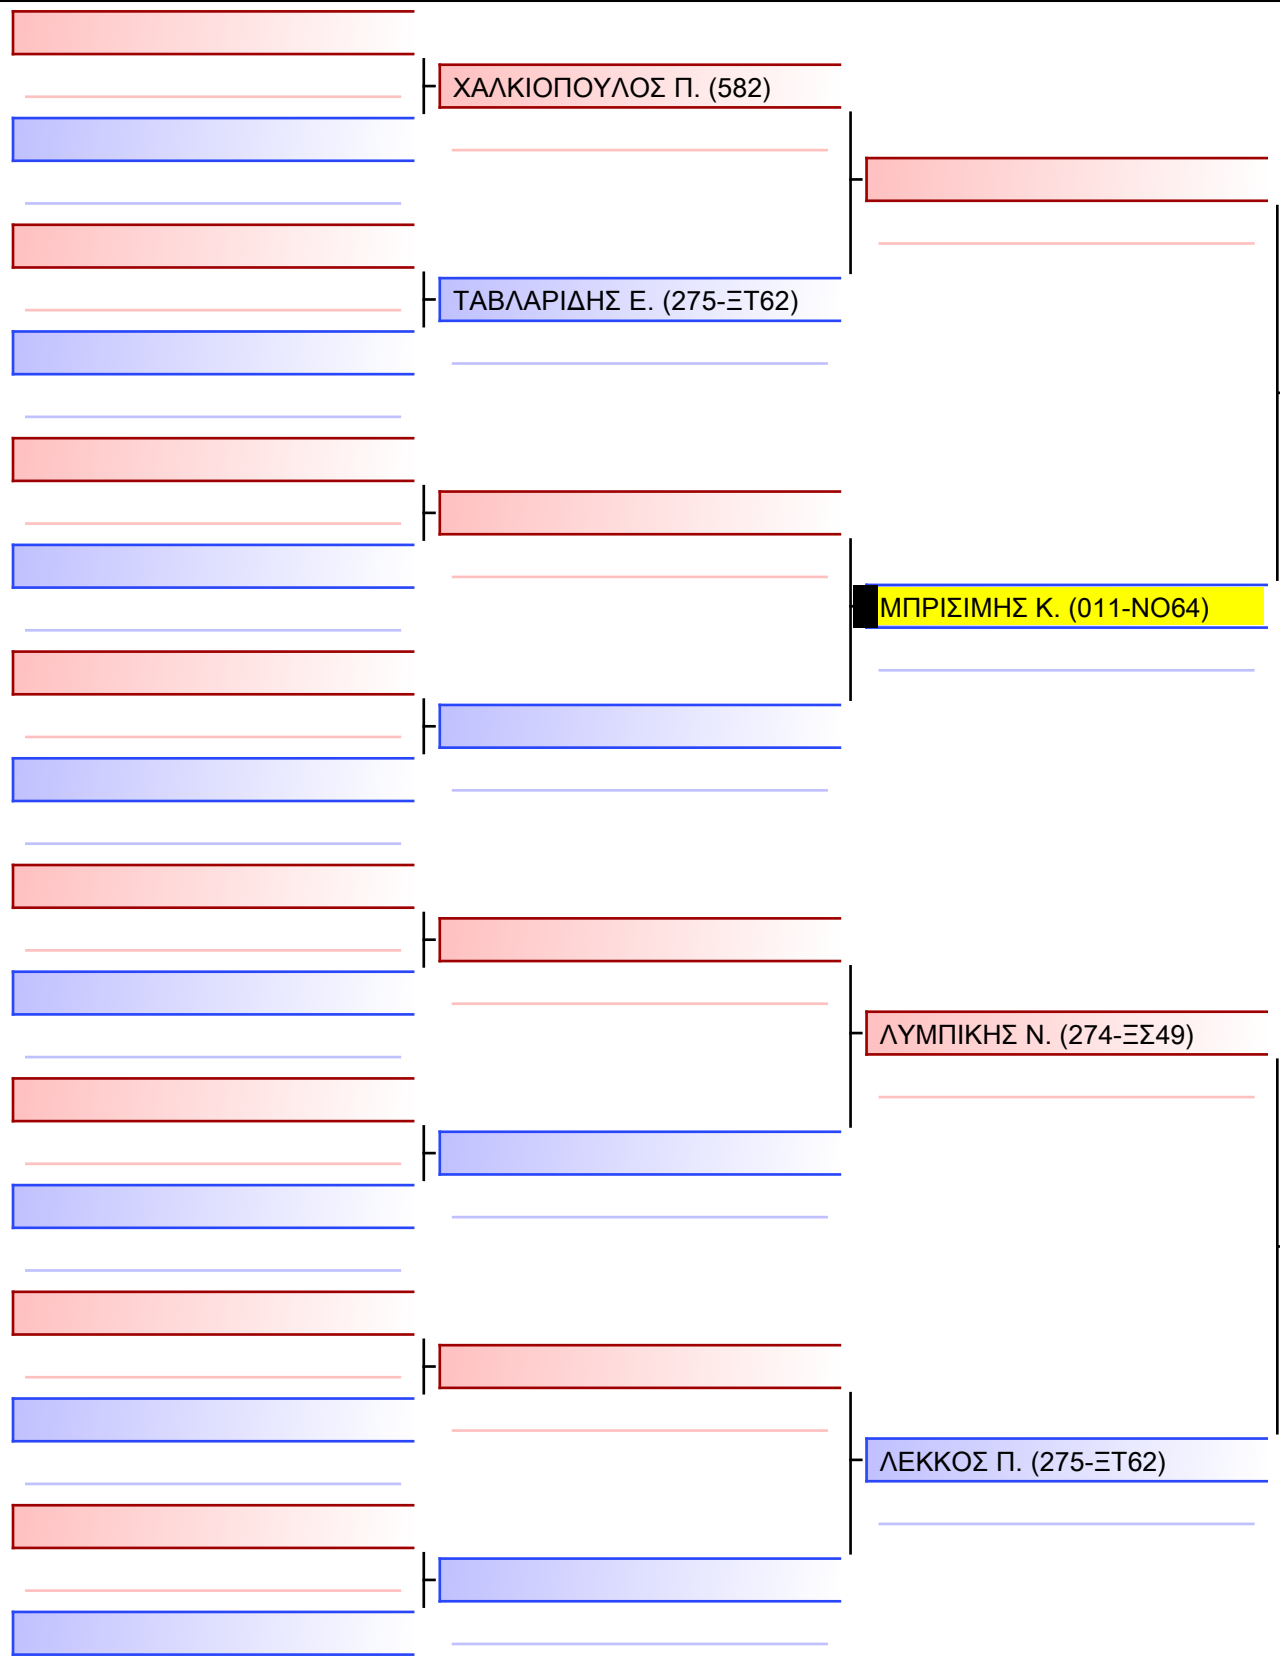

[Original]

Referees: