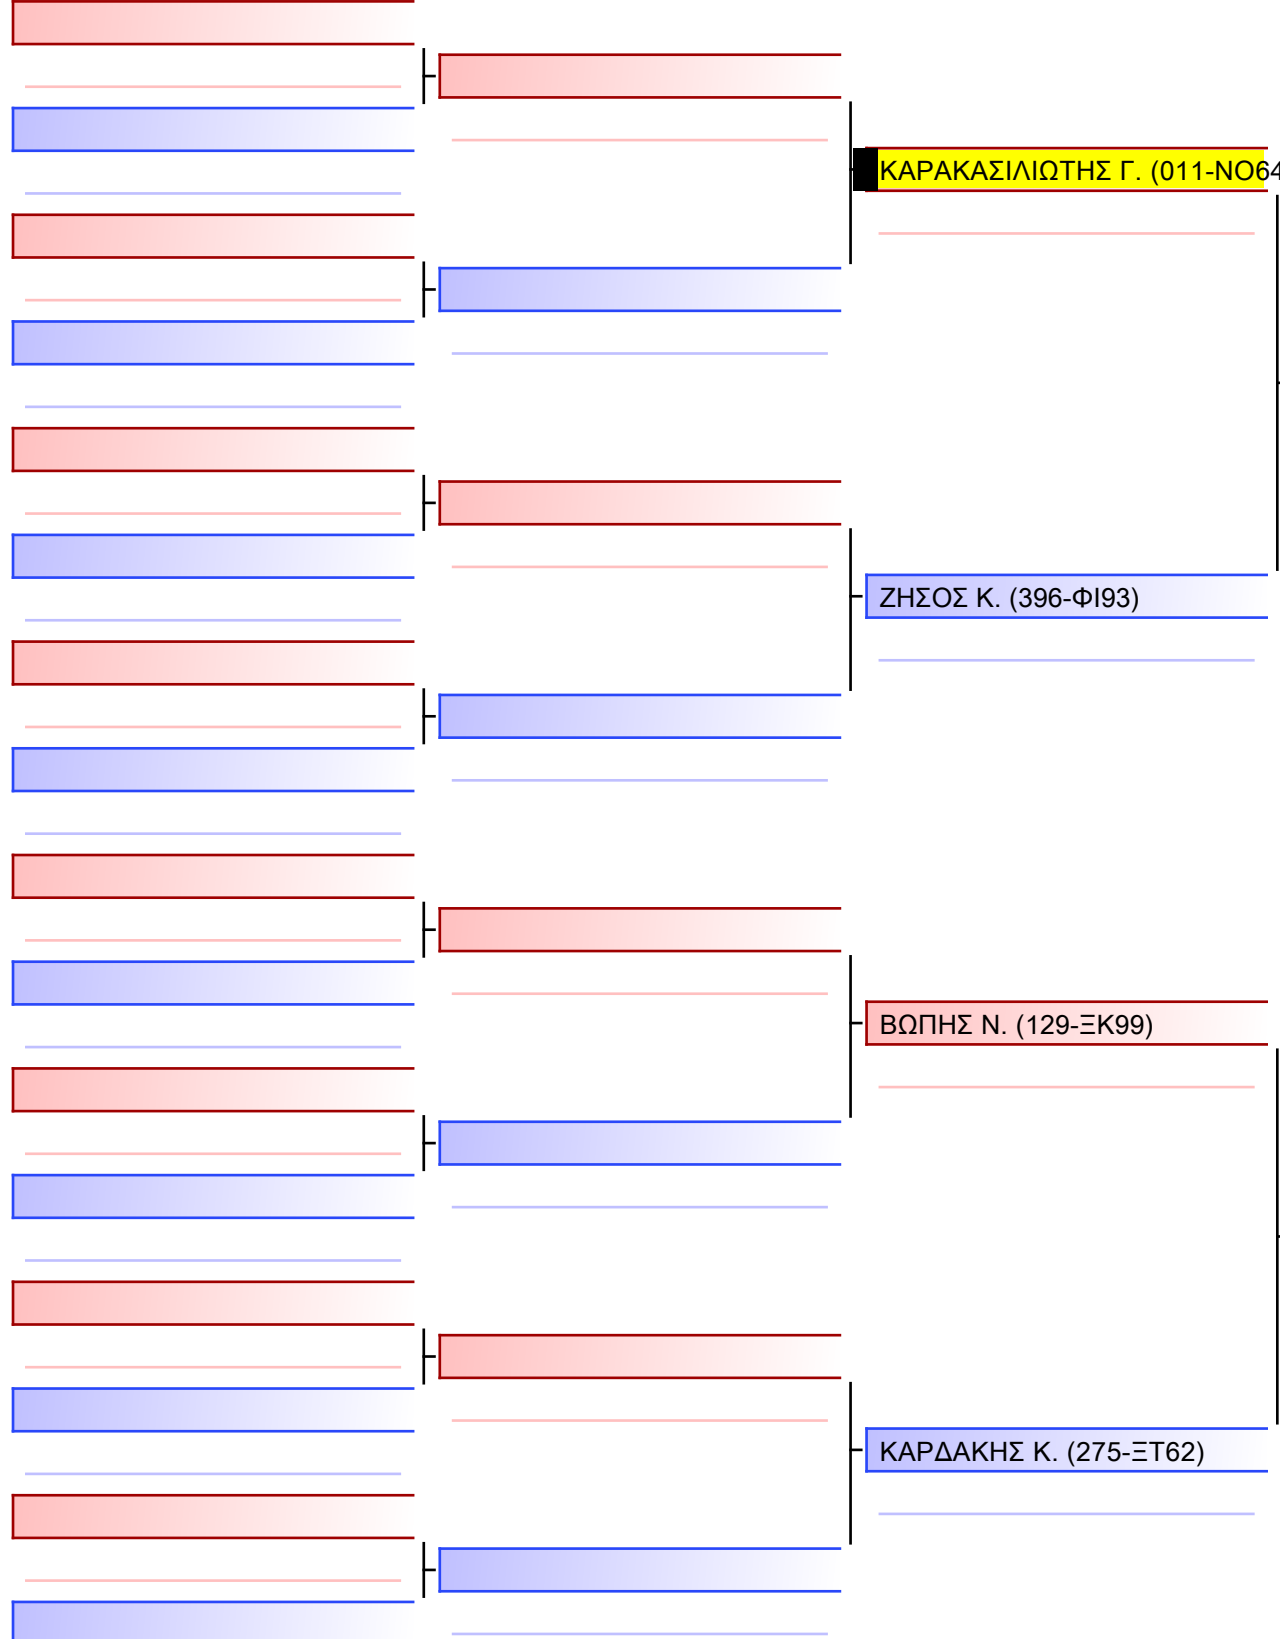

Final

[Original]

Referees: