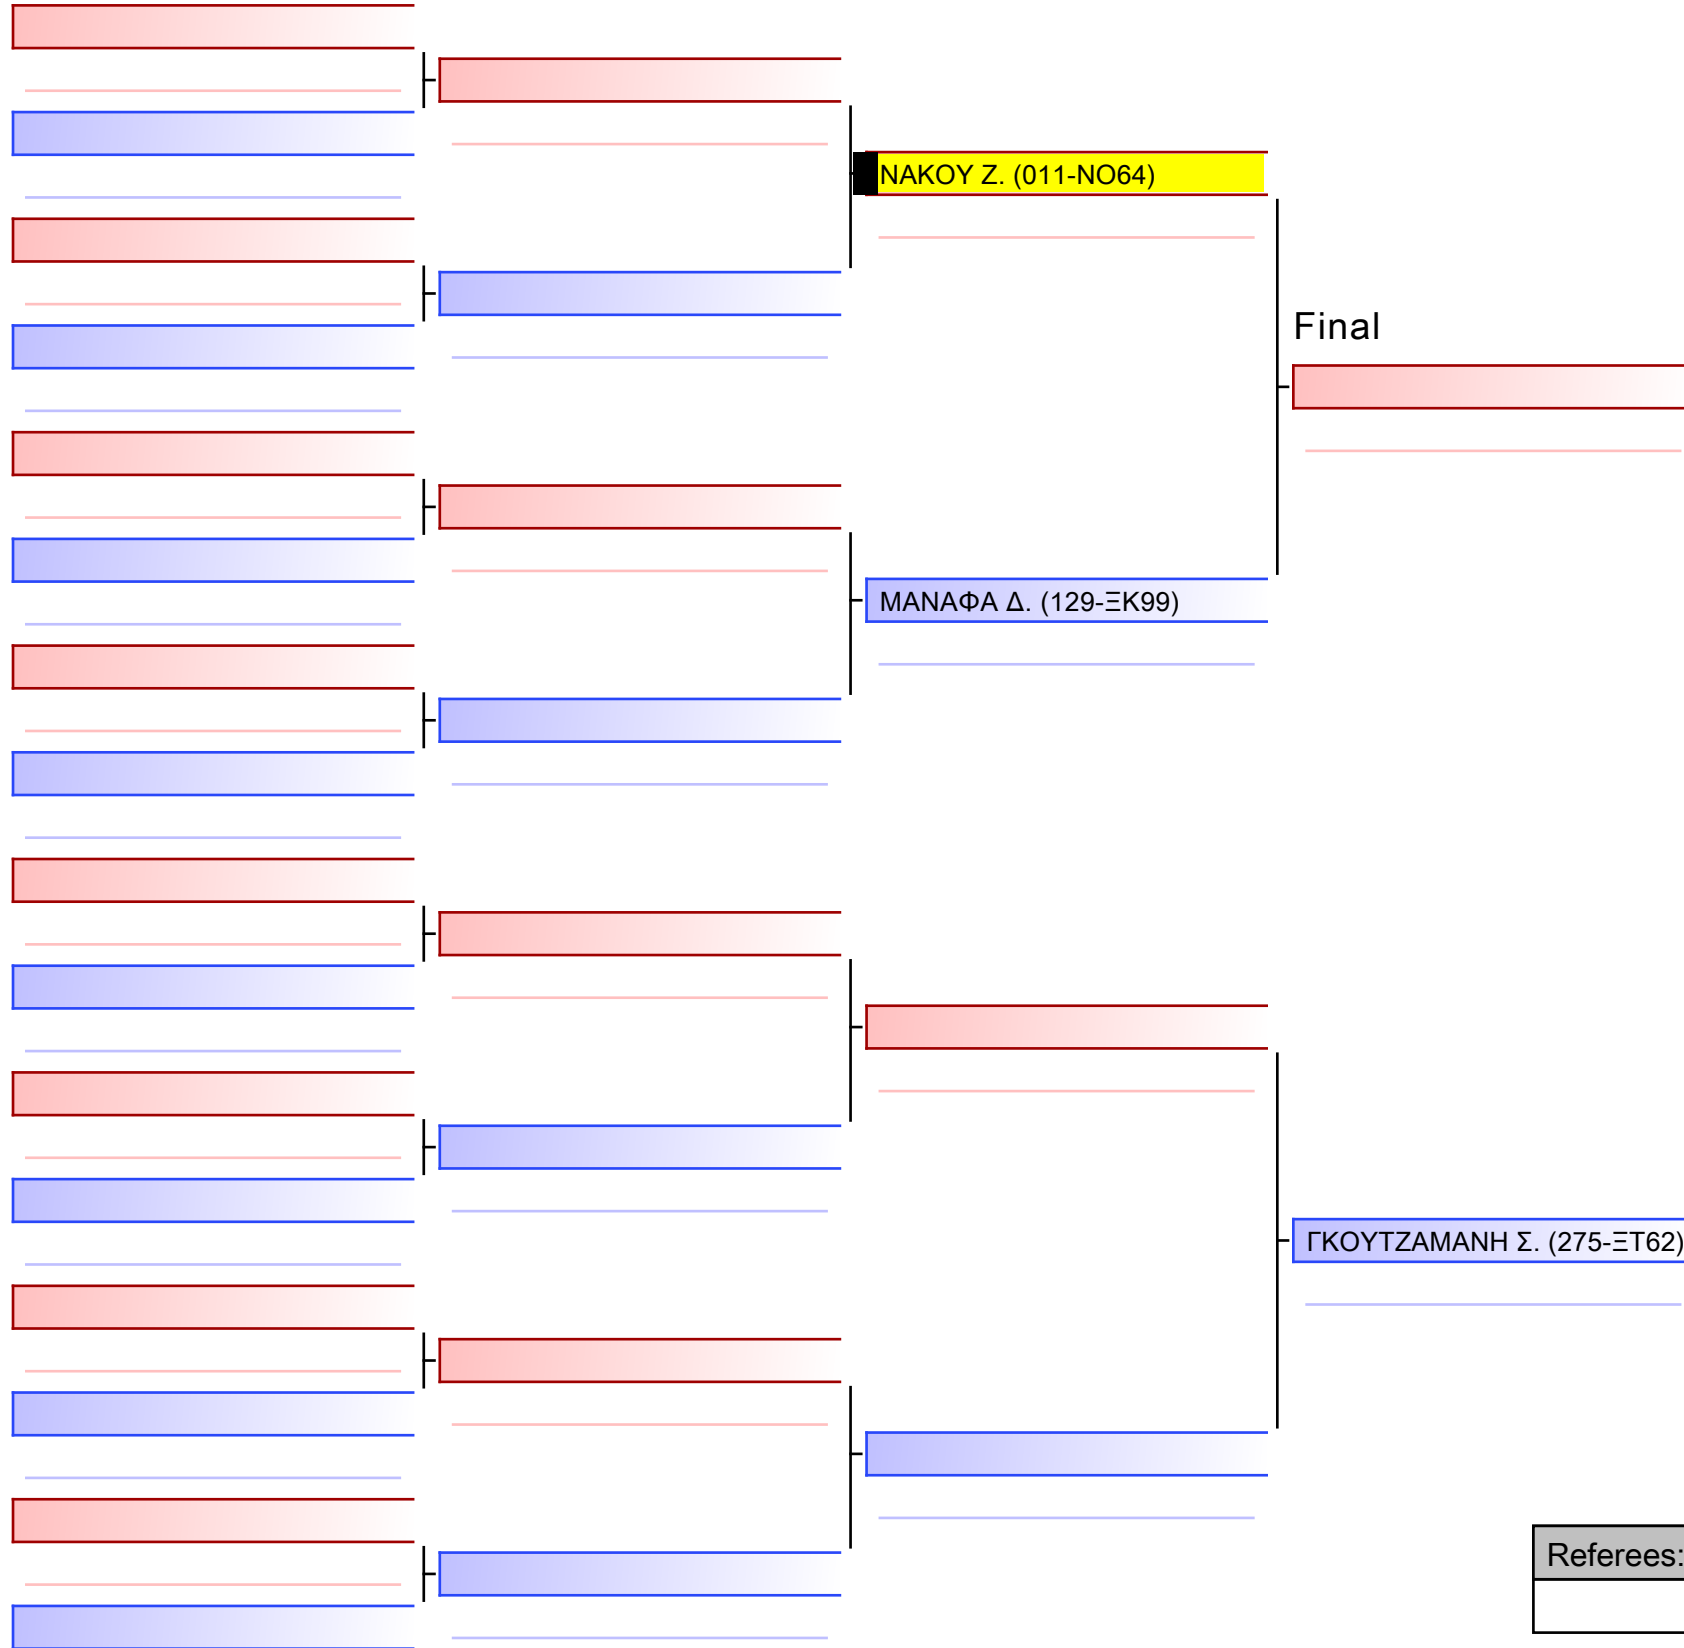

[Original]

Referees: