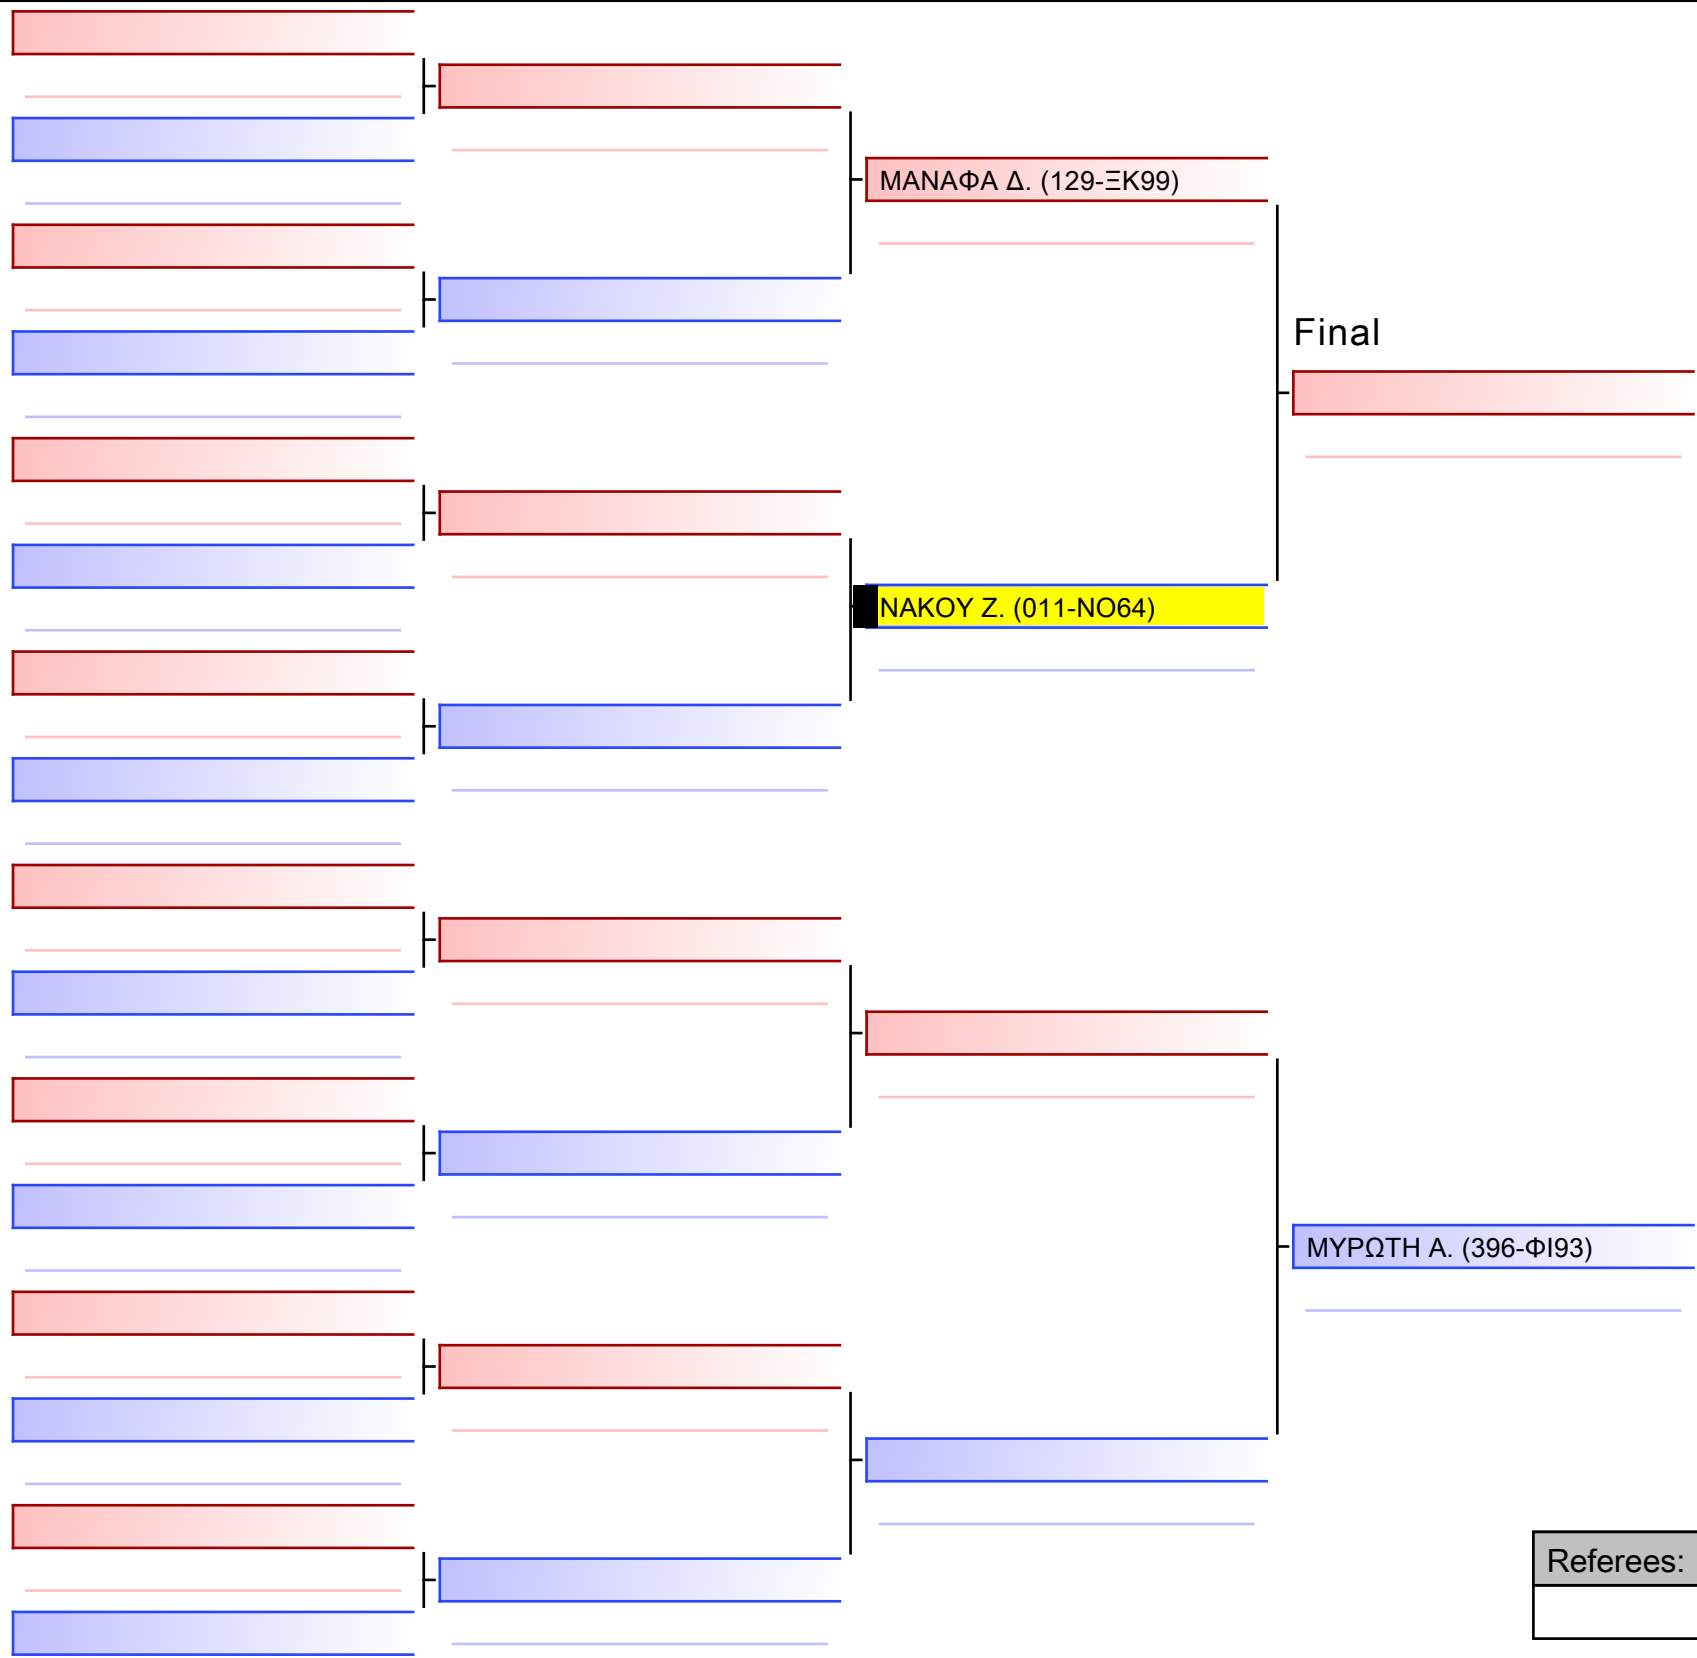

[Original]

Referees: