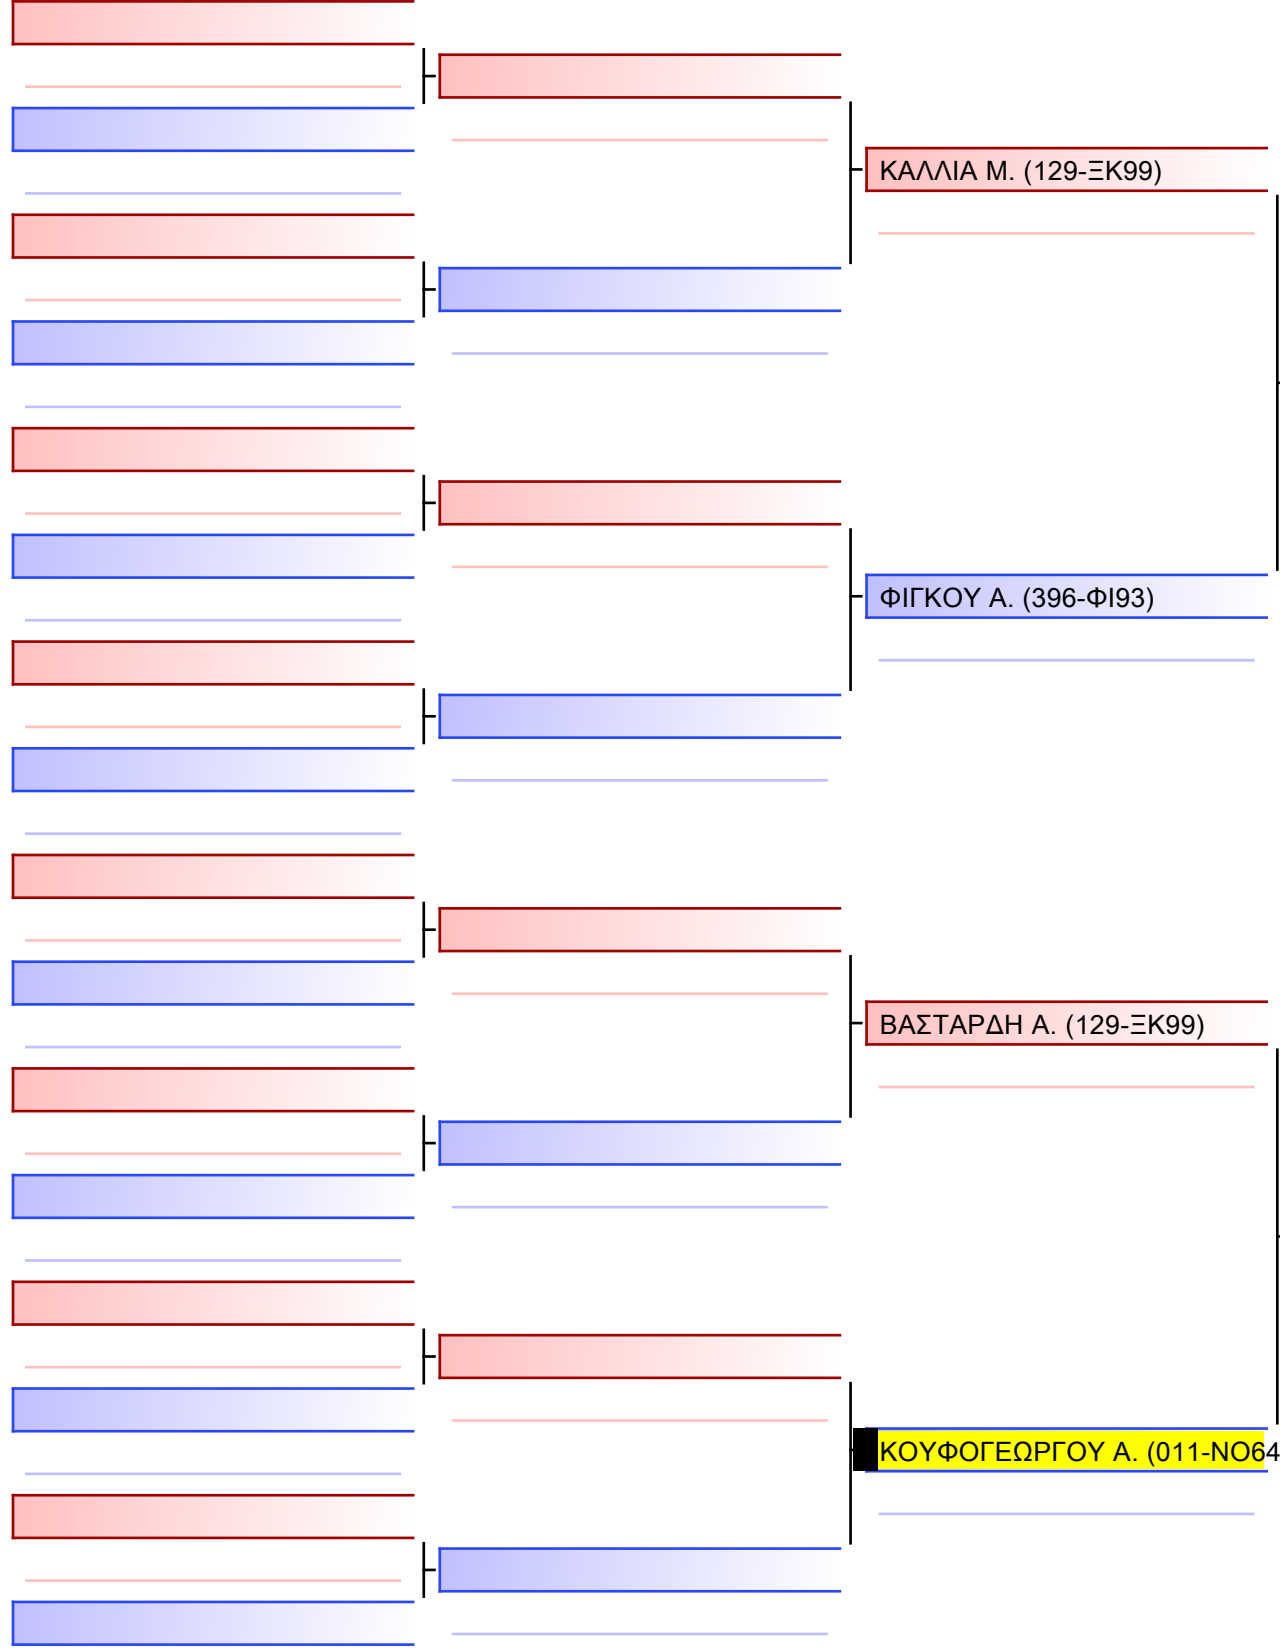

[Original]

Referees: