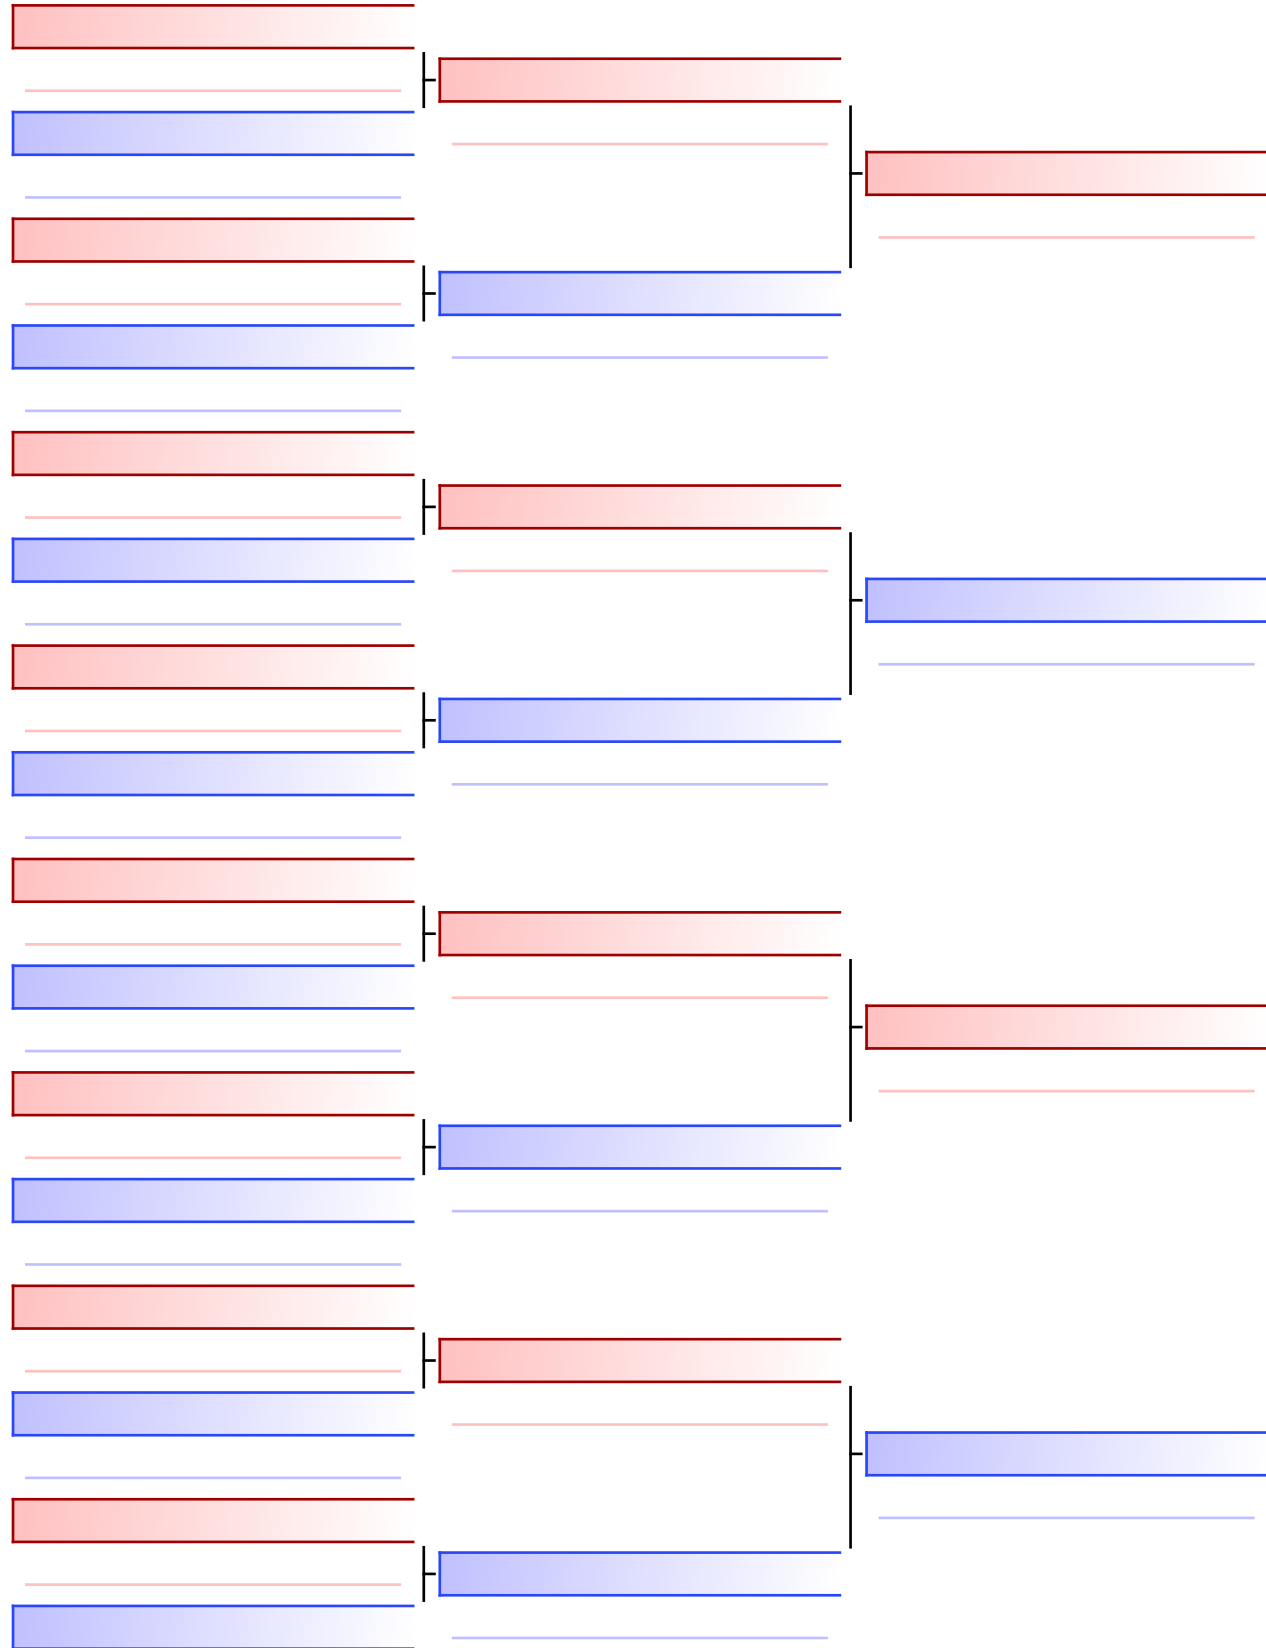

Tatami
2 10:00

Pool
1/1

Final

 UNION KARATE CLUB YOSEIKAN PONGAU (UNION KARATE CLUB YOSEIKAN PONGAU)

[Original]

 KARATE SHOTOKAN LORA ZELL AM SEE (KARATE SHOTOKAN LORA ZELL AM SEE)

Referees:			

Kata Team female U10