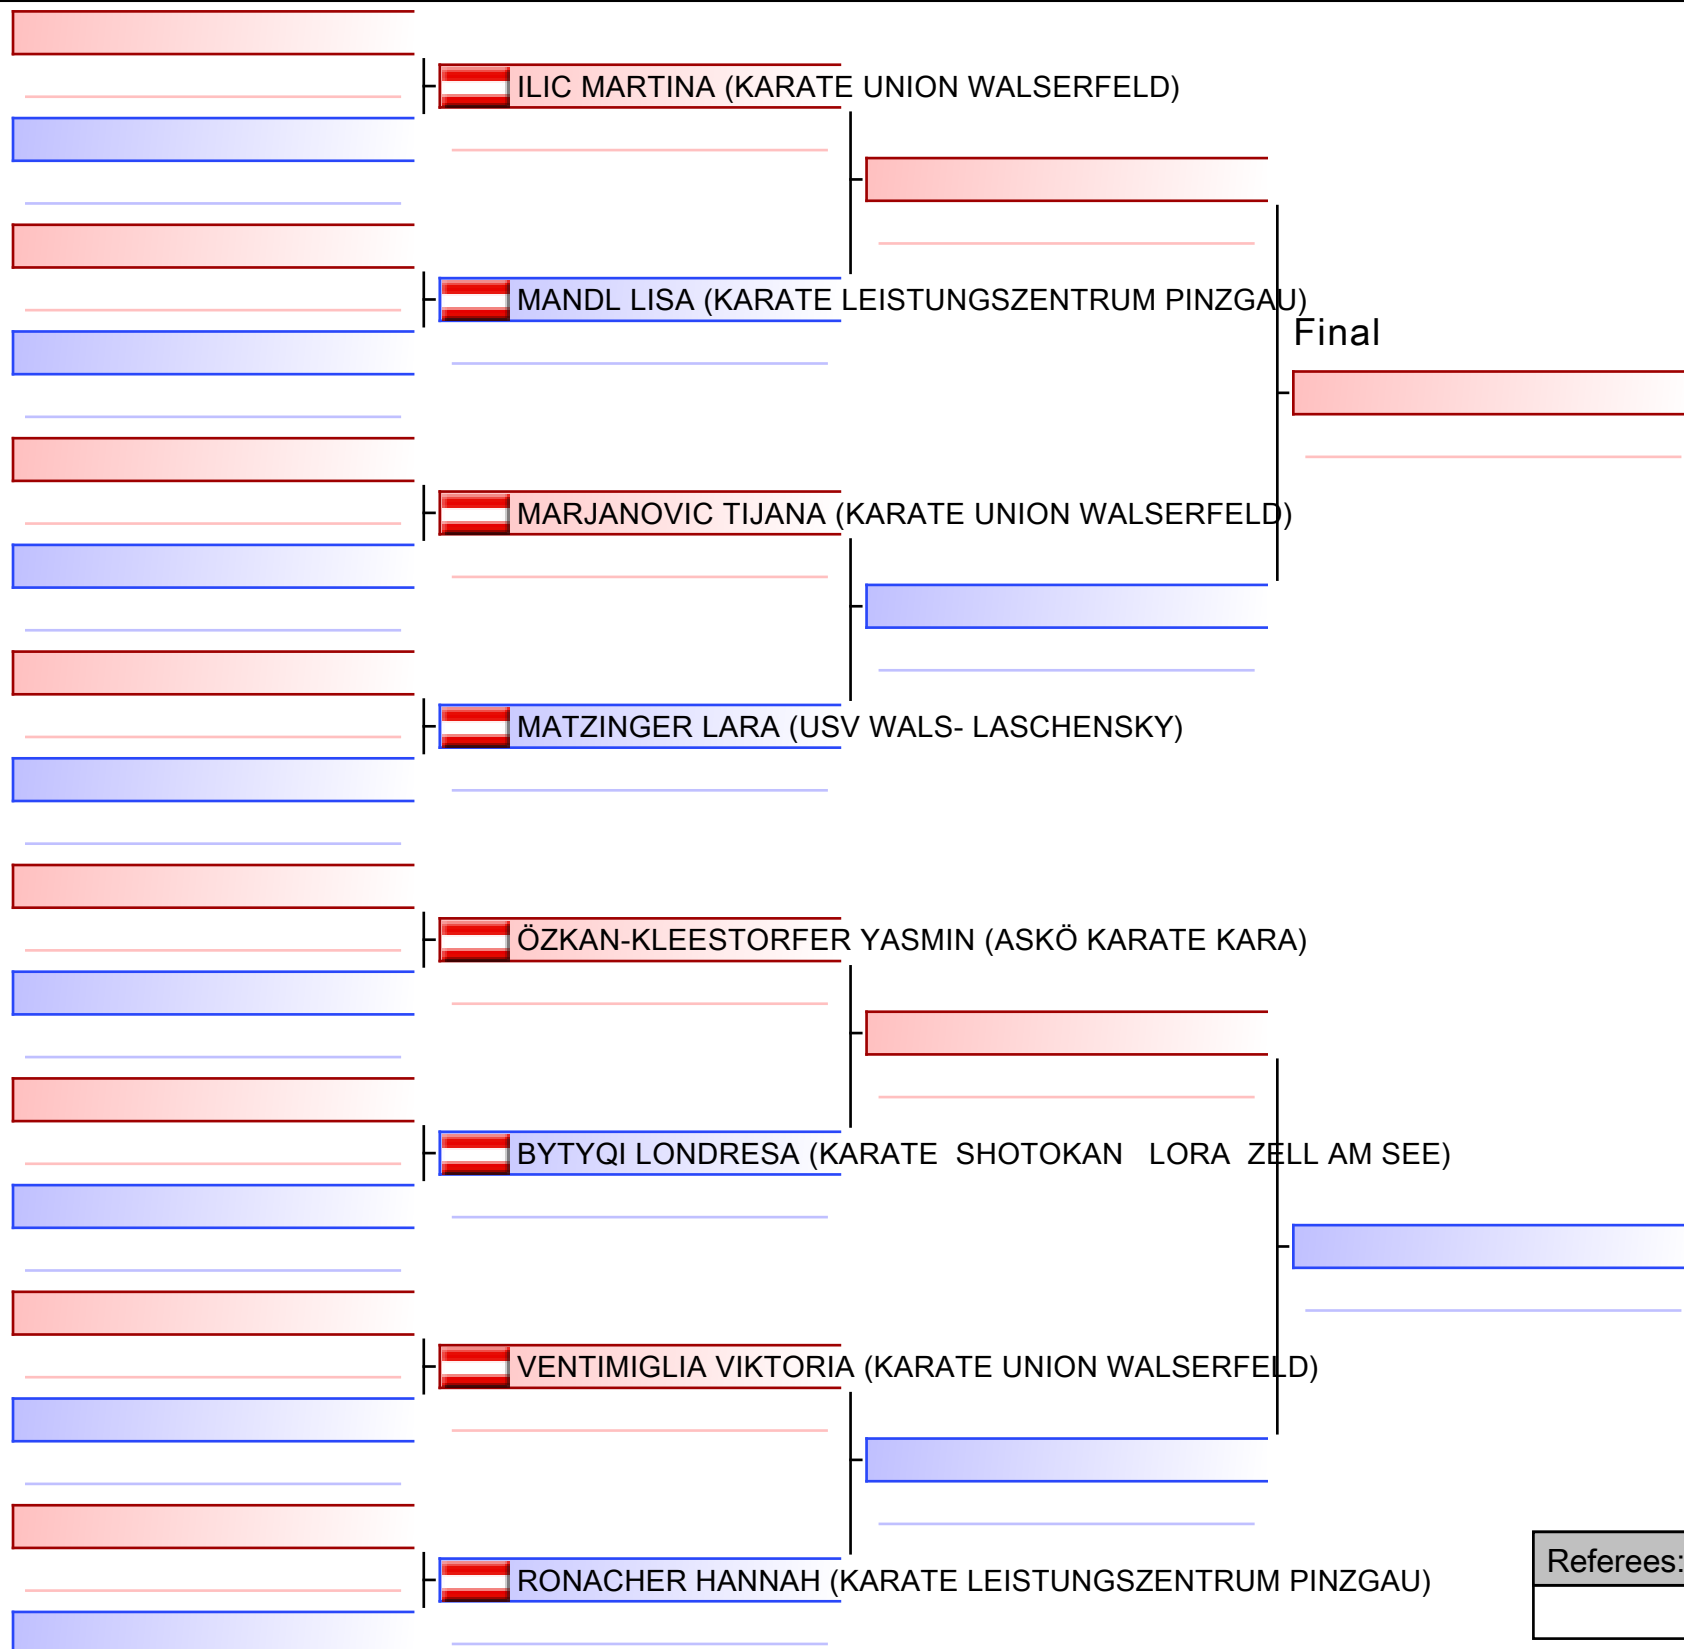

Referees:			

Kata Individual female U14

Salzburger Landesmeisterschaft 2022, Schulstraße 17, 5071 Wals Siezenheim, AUT

2022-10-16

Tatami
1 11:10

Pool
1/1

[Original]

Referees:			