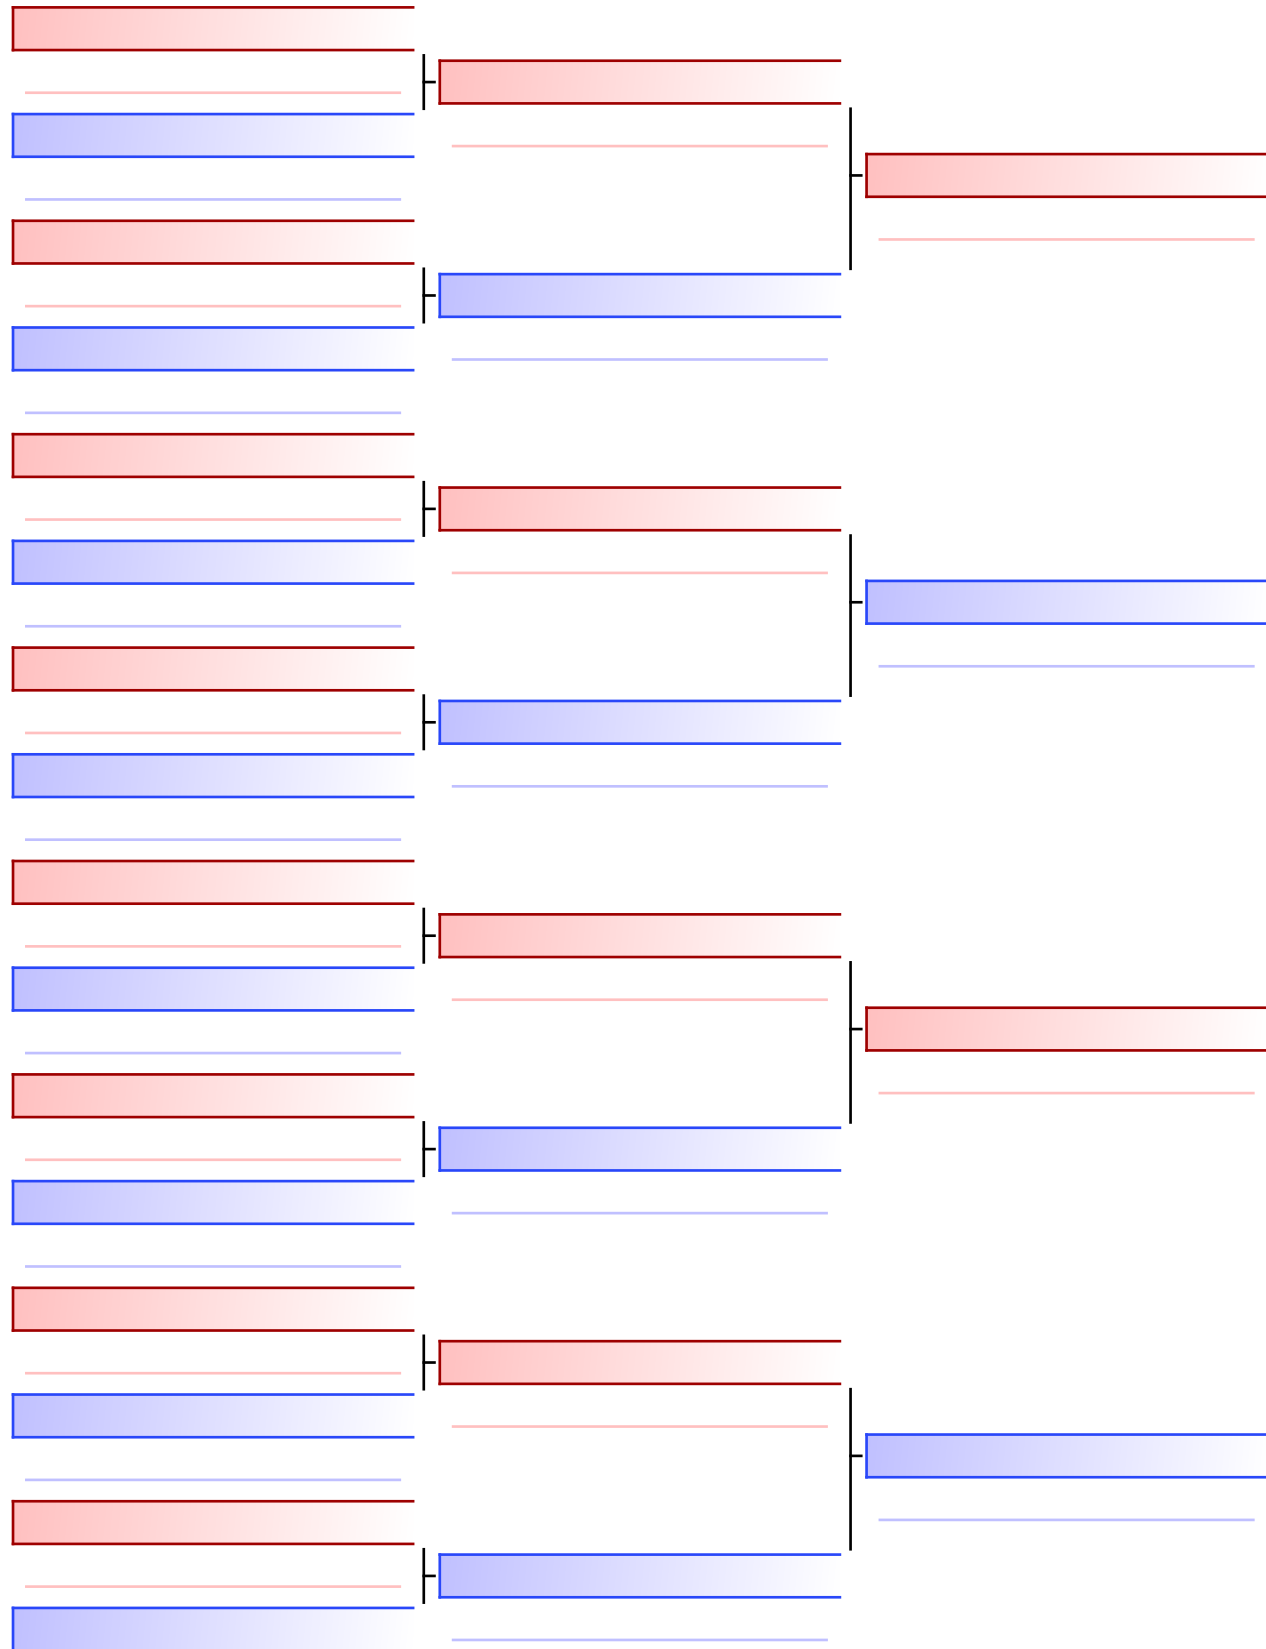

Kumite Individual female U12 +36

Salzburger Landesmeisterschaft 2022, Schulstraße 17, 5071 Wals Siezenheim, AUT

2022-10-16

Tatami
2 13:45

Pool
1/1

Final

GÄRTNER EVA (KARATE UNION WALSERFELD)

SARIC GABRIJELA (KARATE LEISTUNGSZENTRUM PINZGAU)

[Original]

Referees: