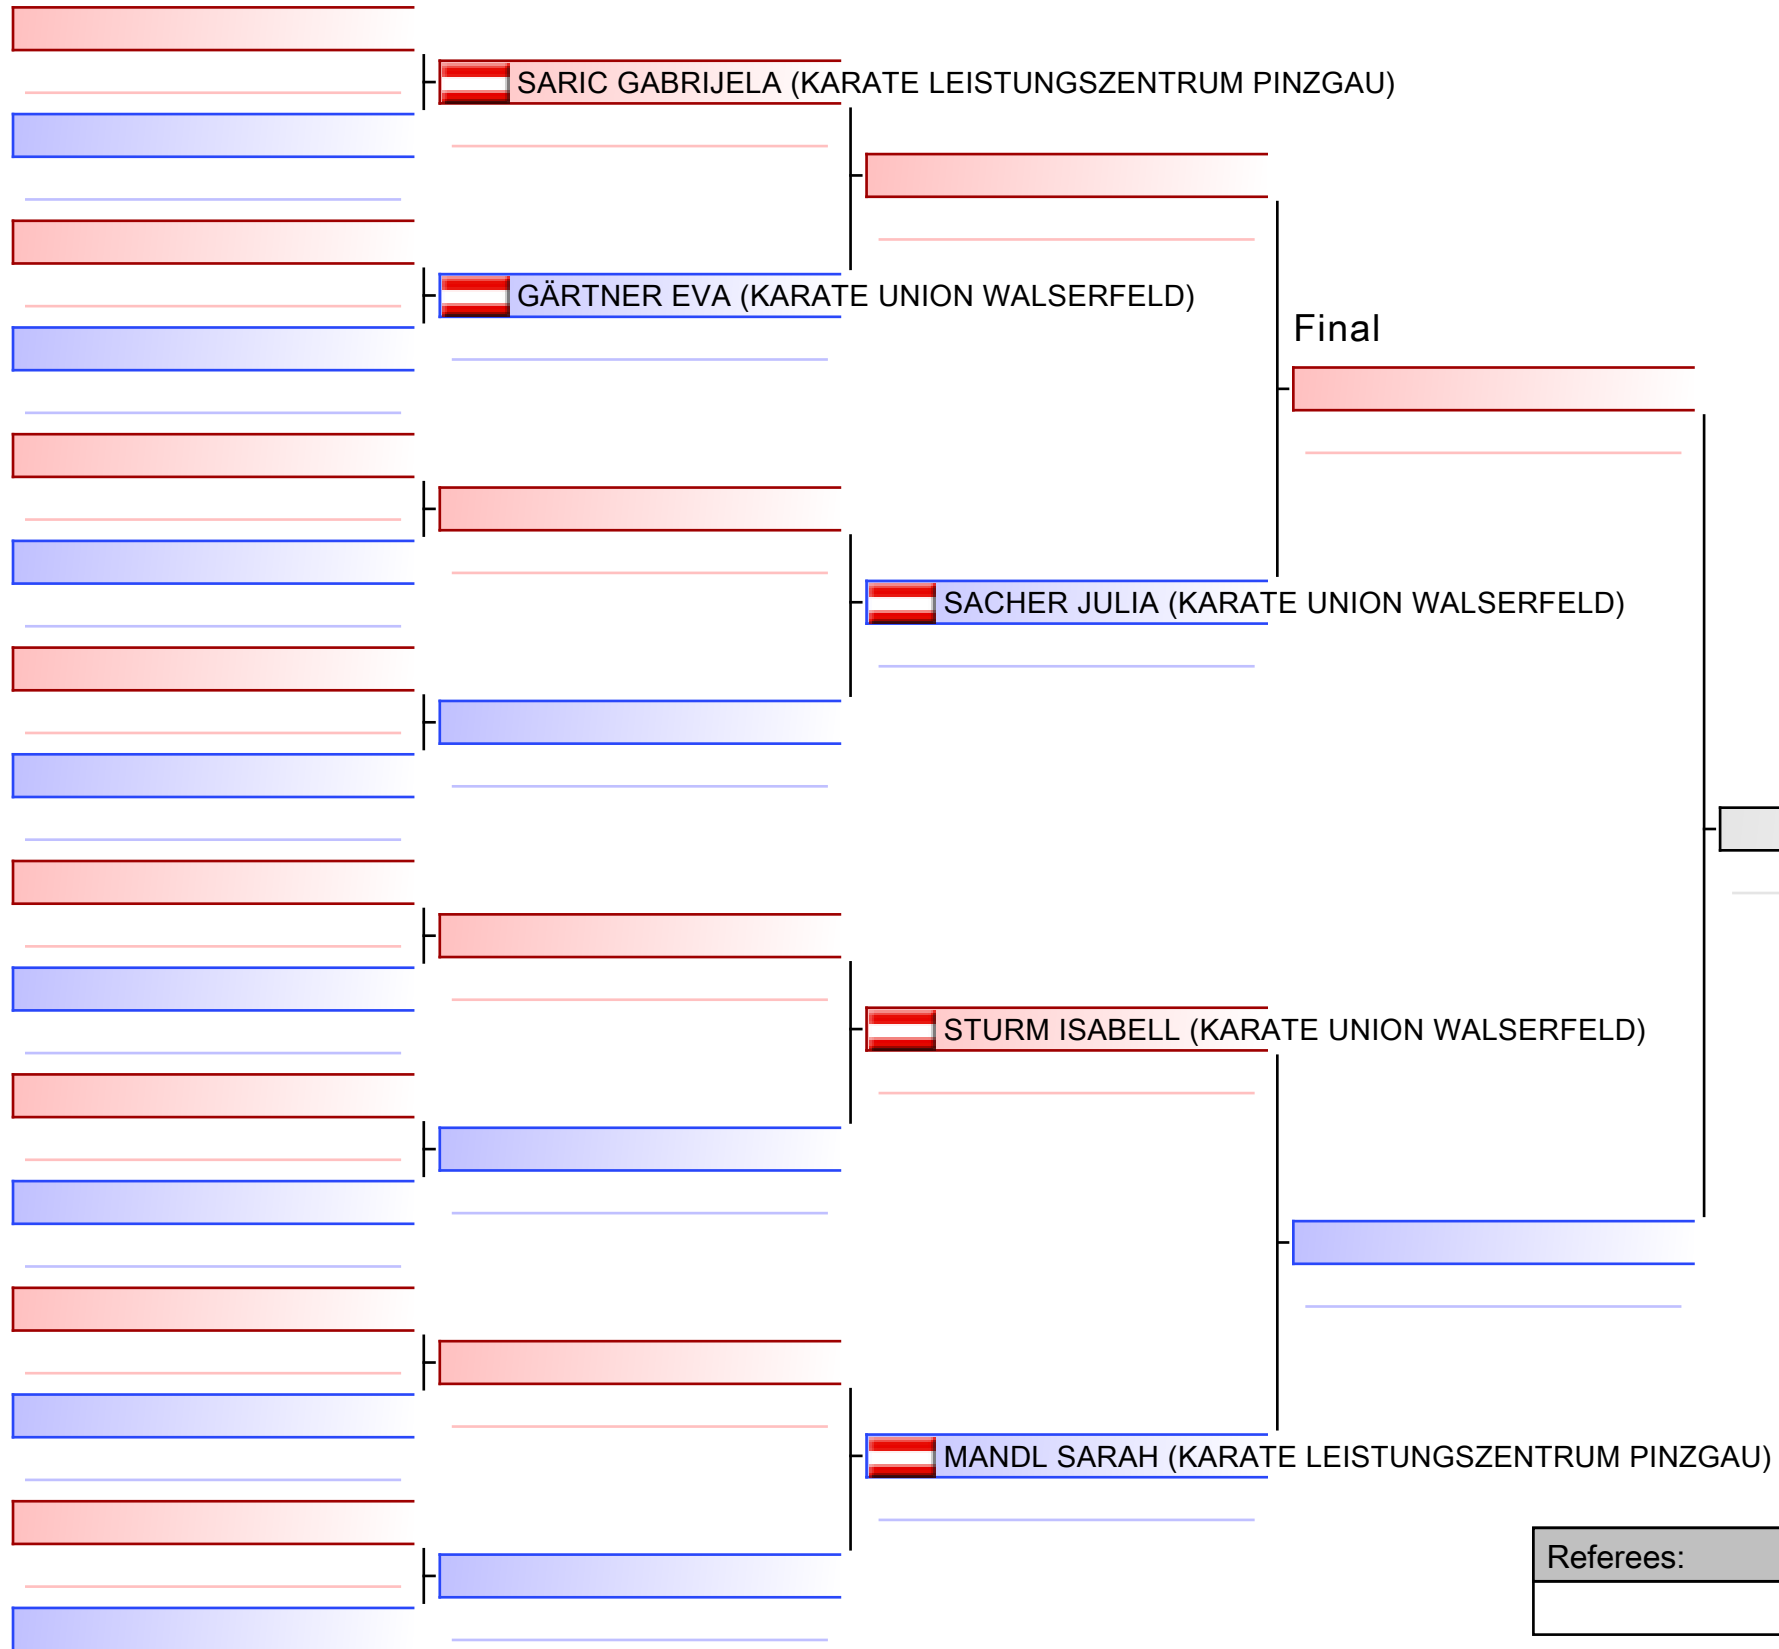

[Original]

Referees:			

Kata Individual female U12

Salzburger Landesmeisterschaft 2022, Schulstraße 17, 5071 Wals Siezenheim, AUT

2022-10-16

Tatami
1 10:50

Pool
1/1

[Original]