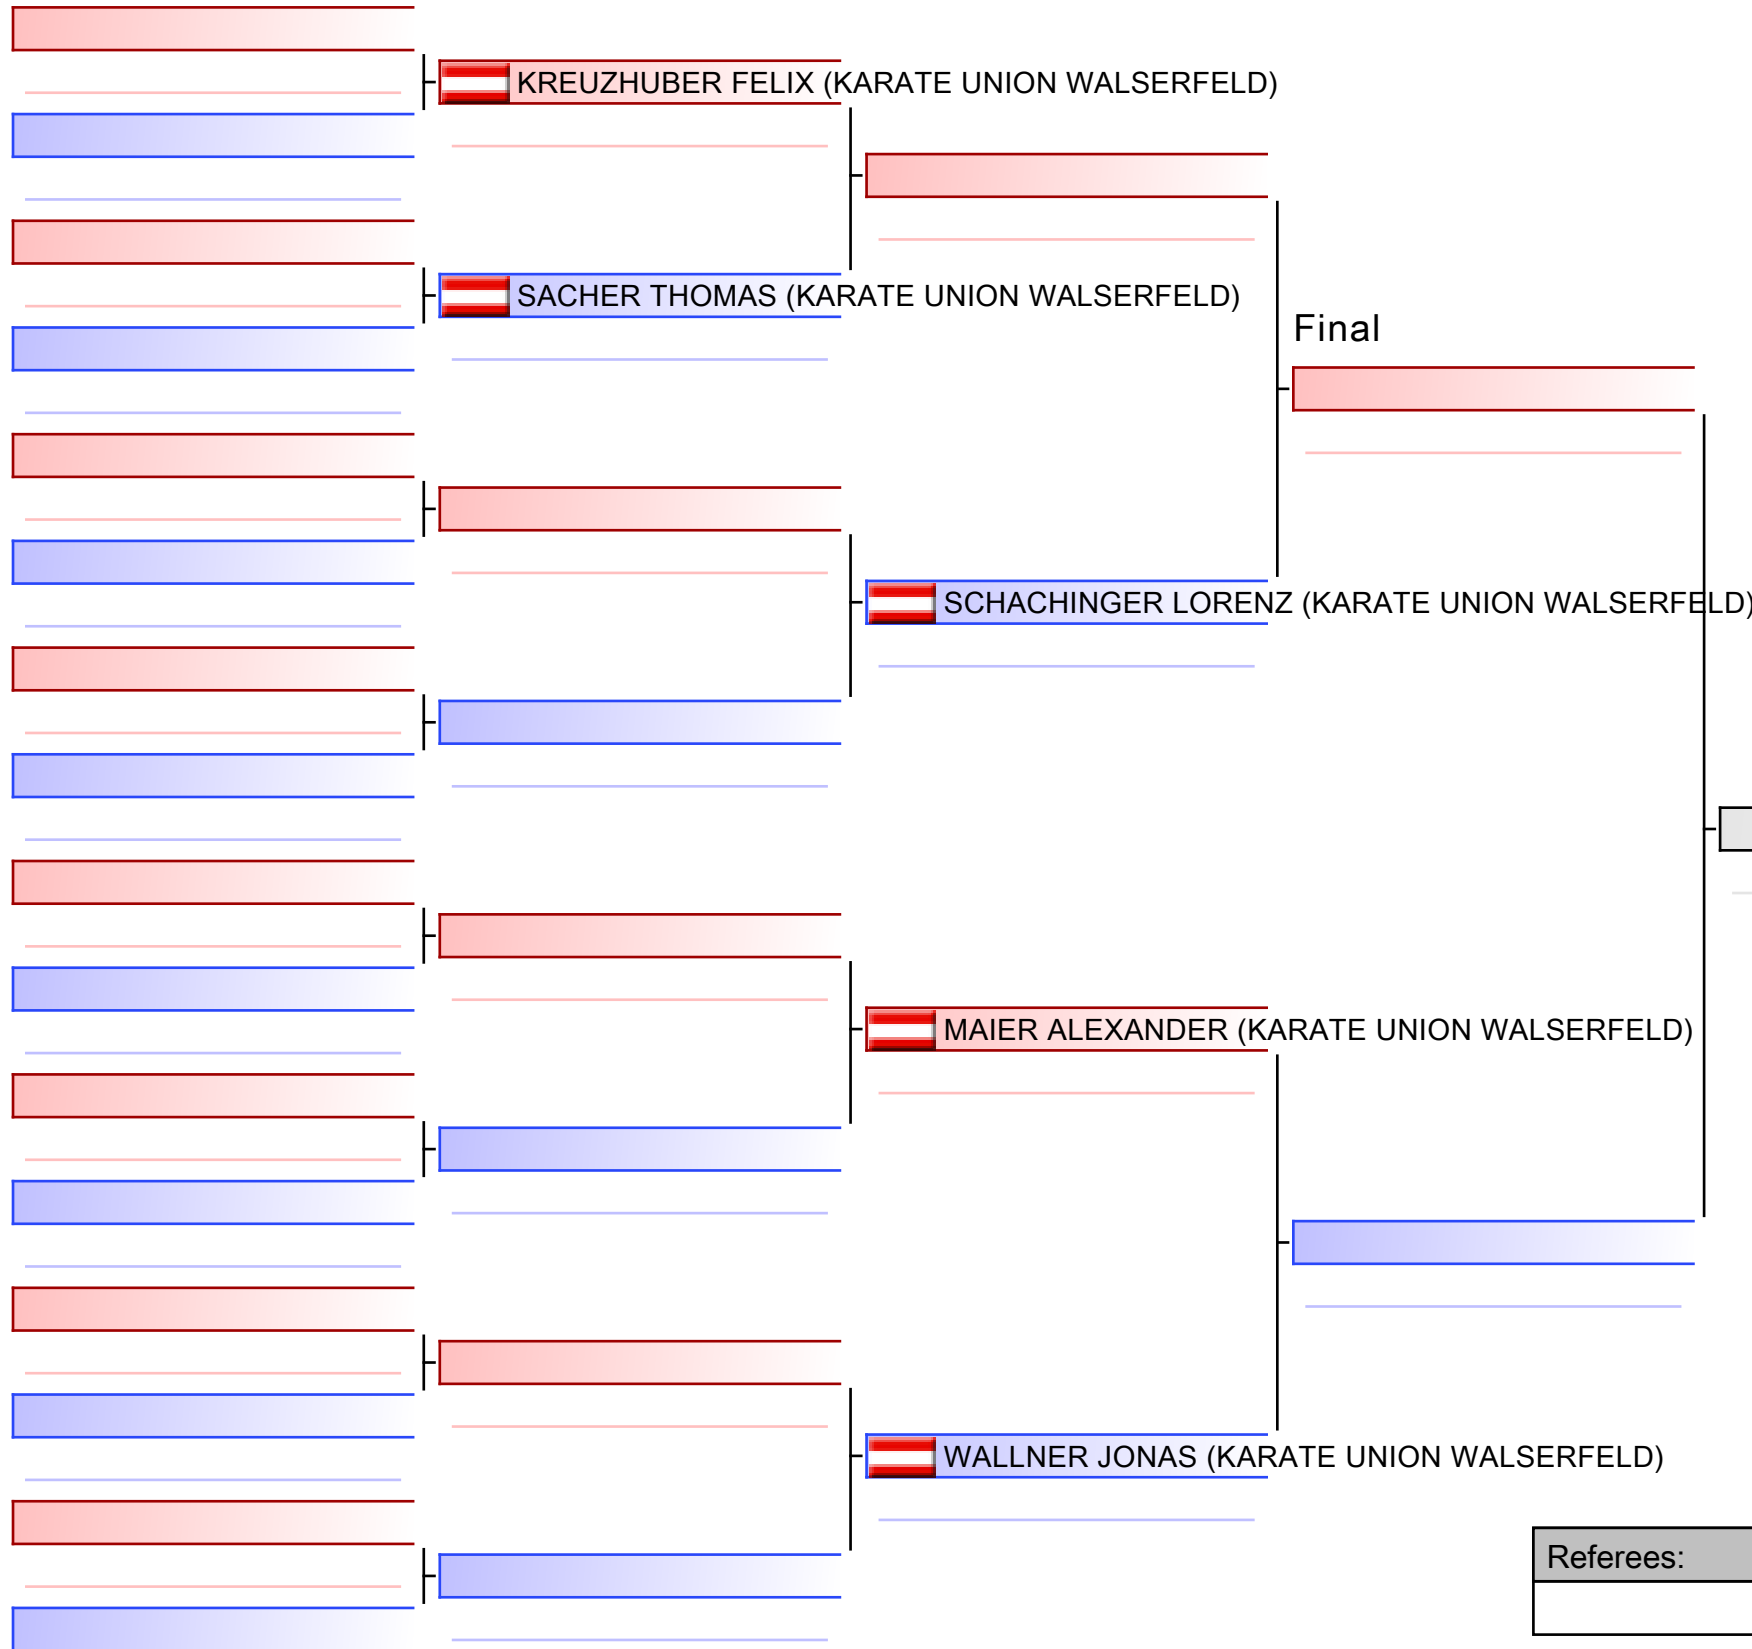

Kata Individual male U14

Salzburger Landesmeisterschaft 2022, Schulstraße 17, 5071 Wals Siezenheim, AUT

2022-10-16

Tatami
1 11:45

Pool
1/1

[Original]

Referees: