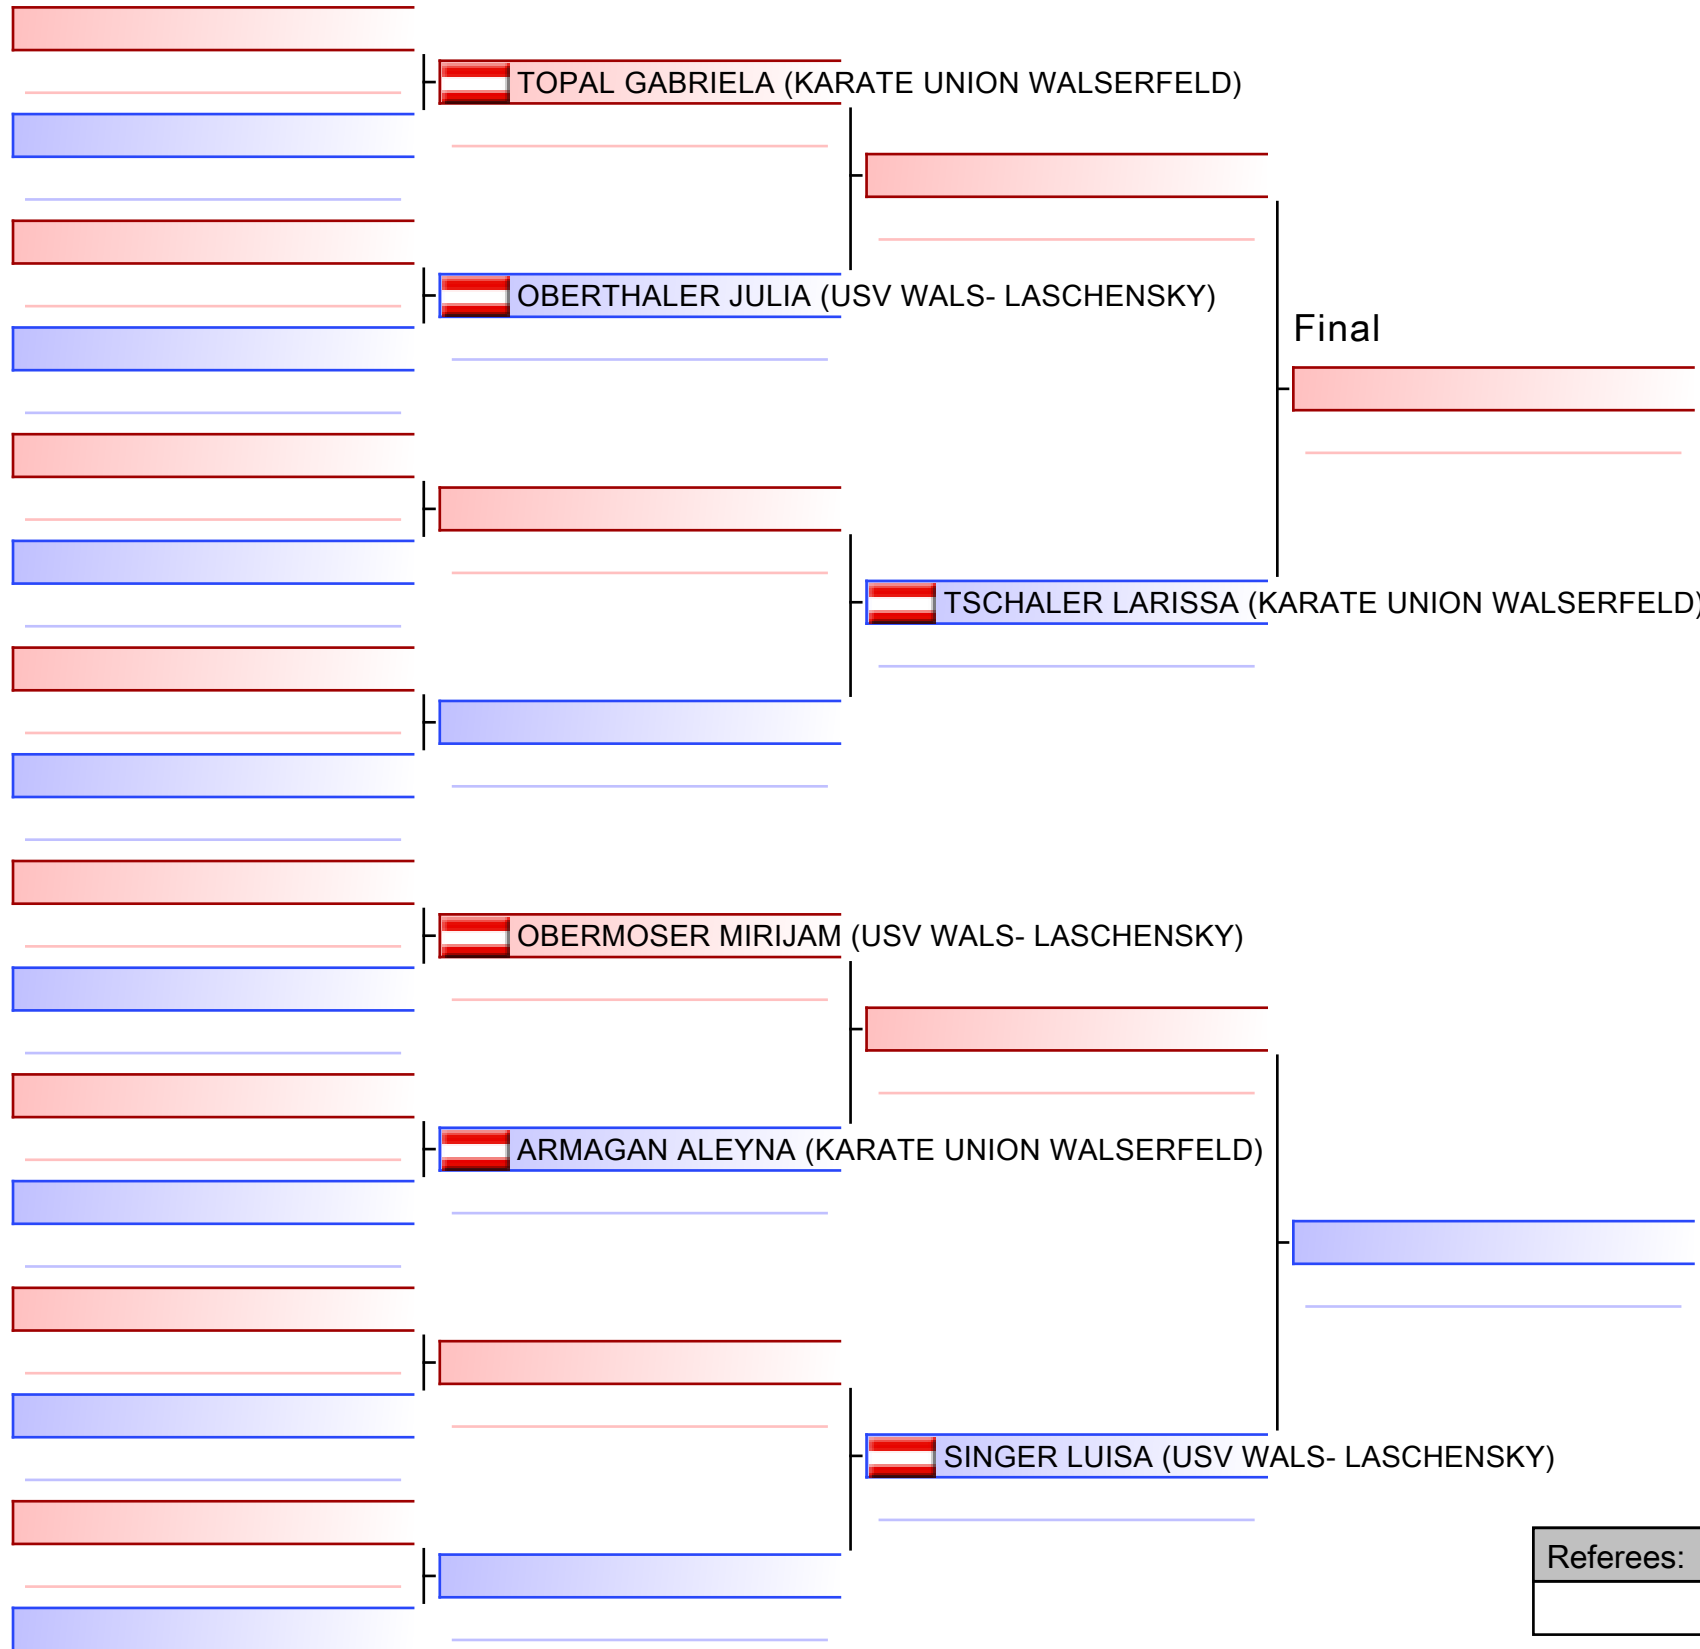

Kata Individual female U16

Salzburger Landesmeisterschaft 2022, Schulstraße 17, 5071 Wals Siezenheim, AUT

2022-10-16

Tatami
2 12:00

Pool
1/1

[Original]

Referees: