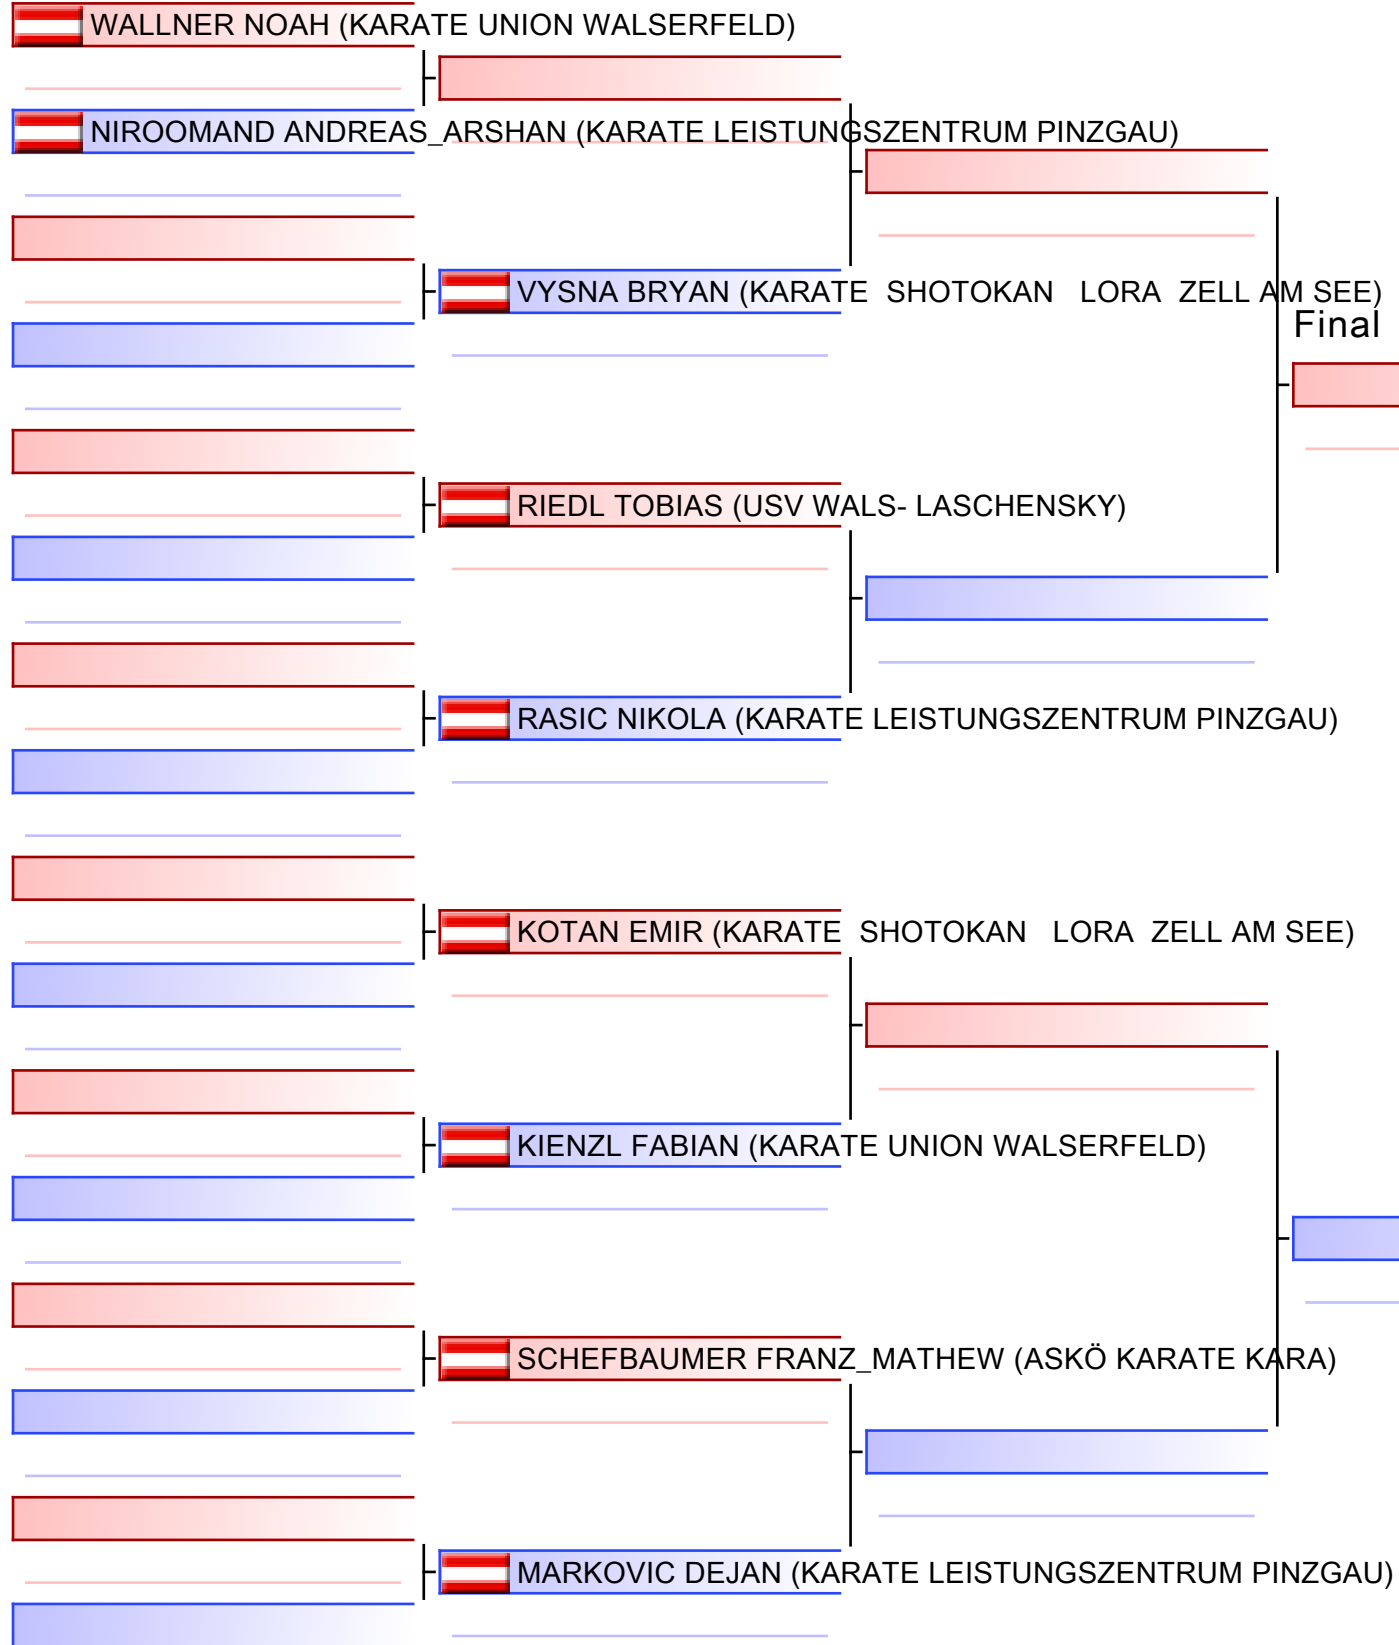

Kata Individual male U12

Salzburger Landesmeisterschaft 2022, Schulstraße 17, 5071 Wals Siezenheim, AUT

2022-10-16

Tatami
1 10:20

Pool
1/1

[Original]

Referees: