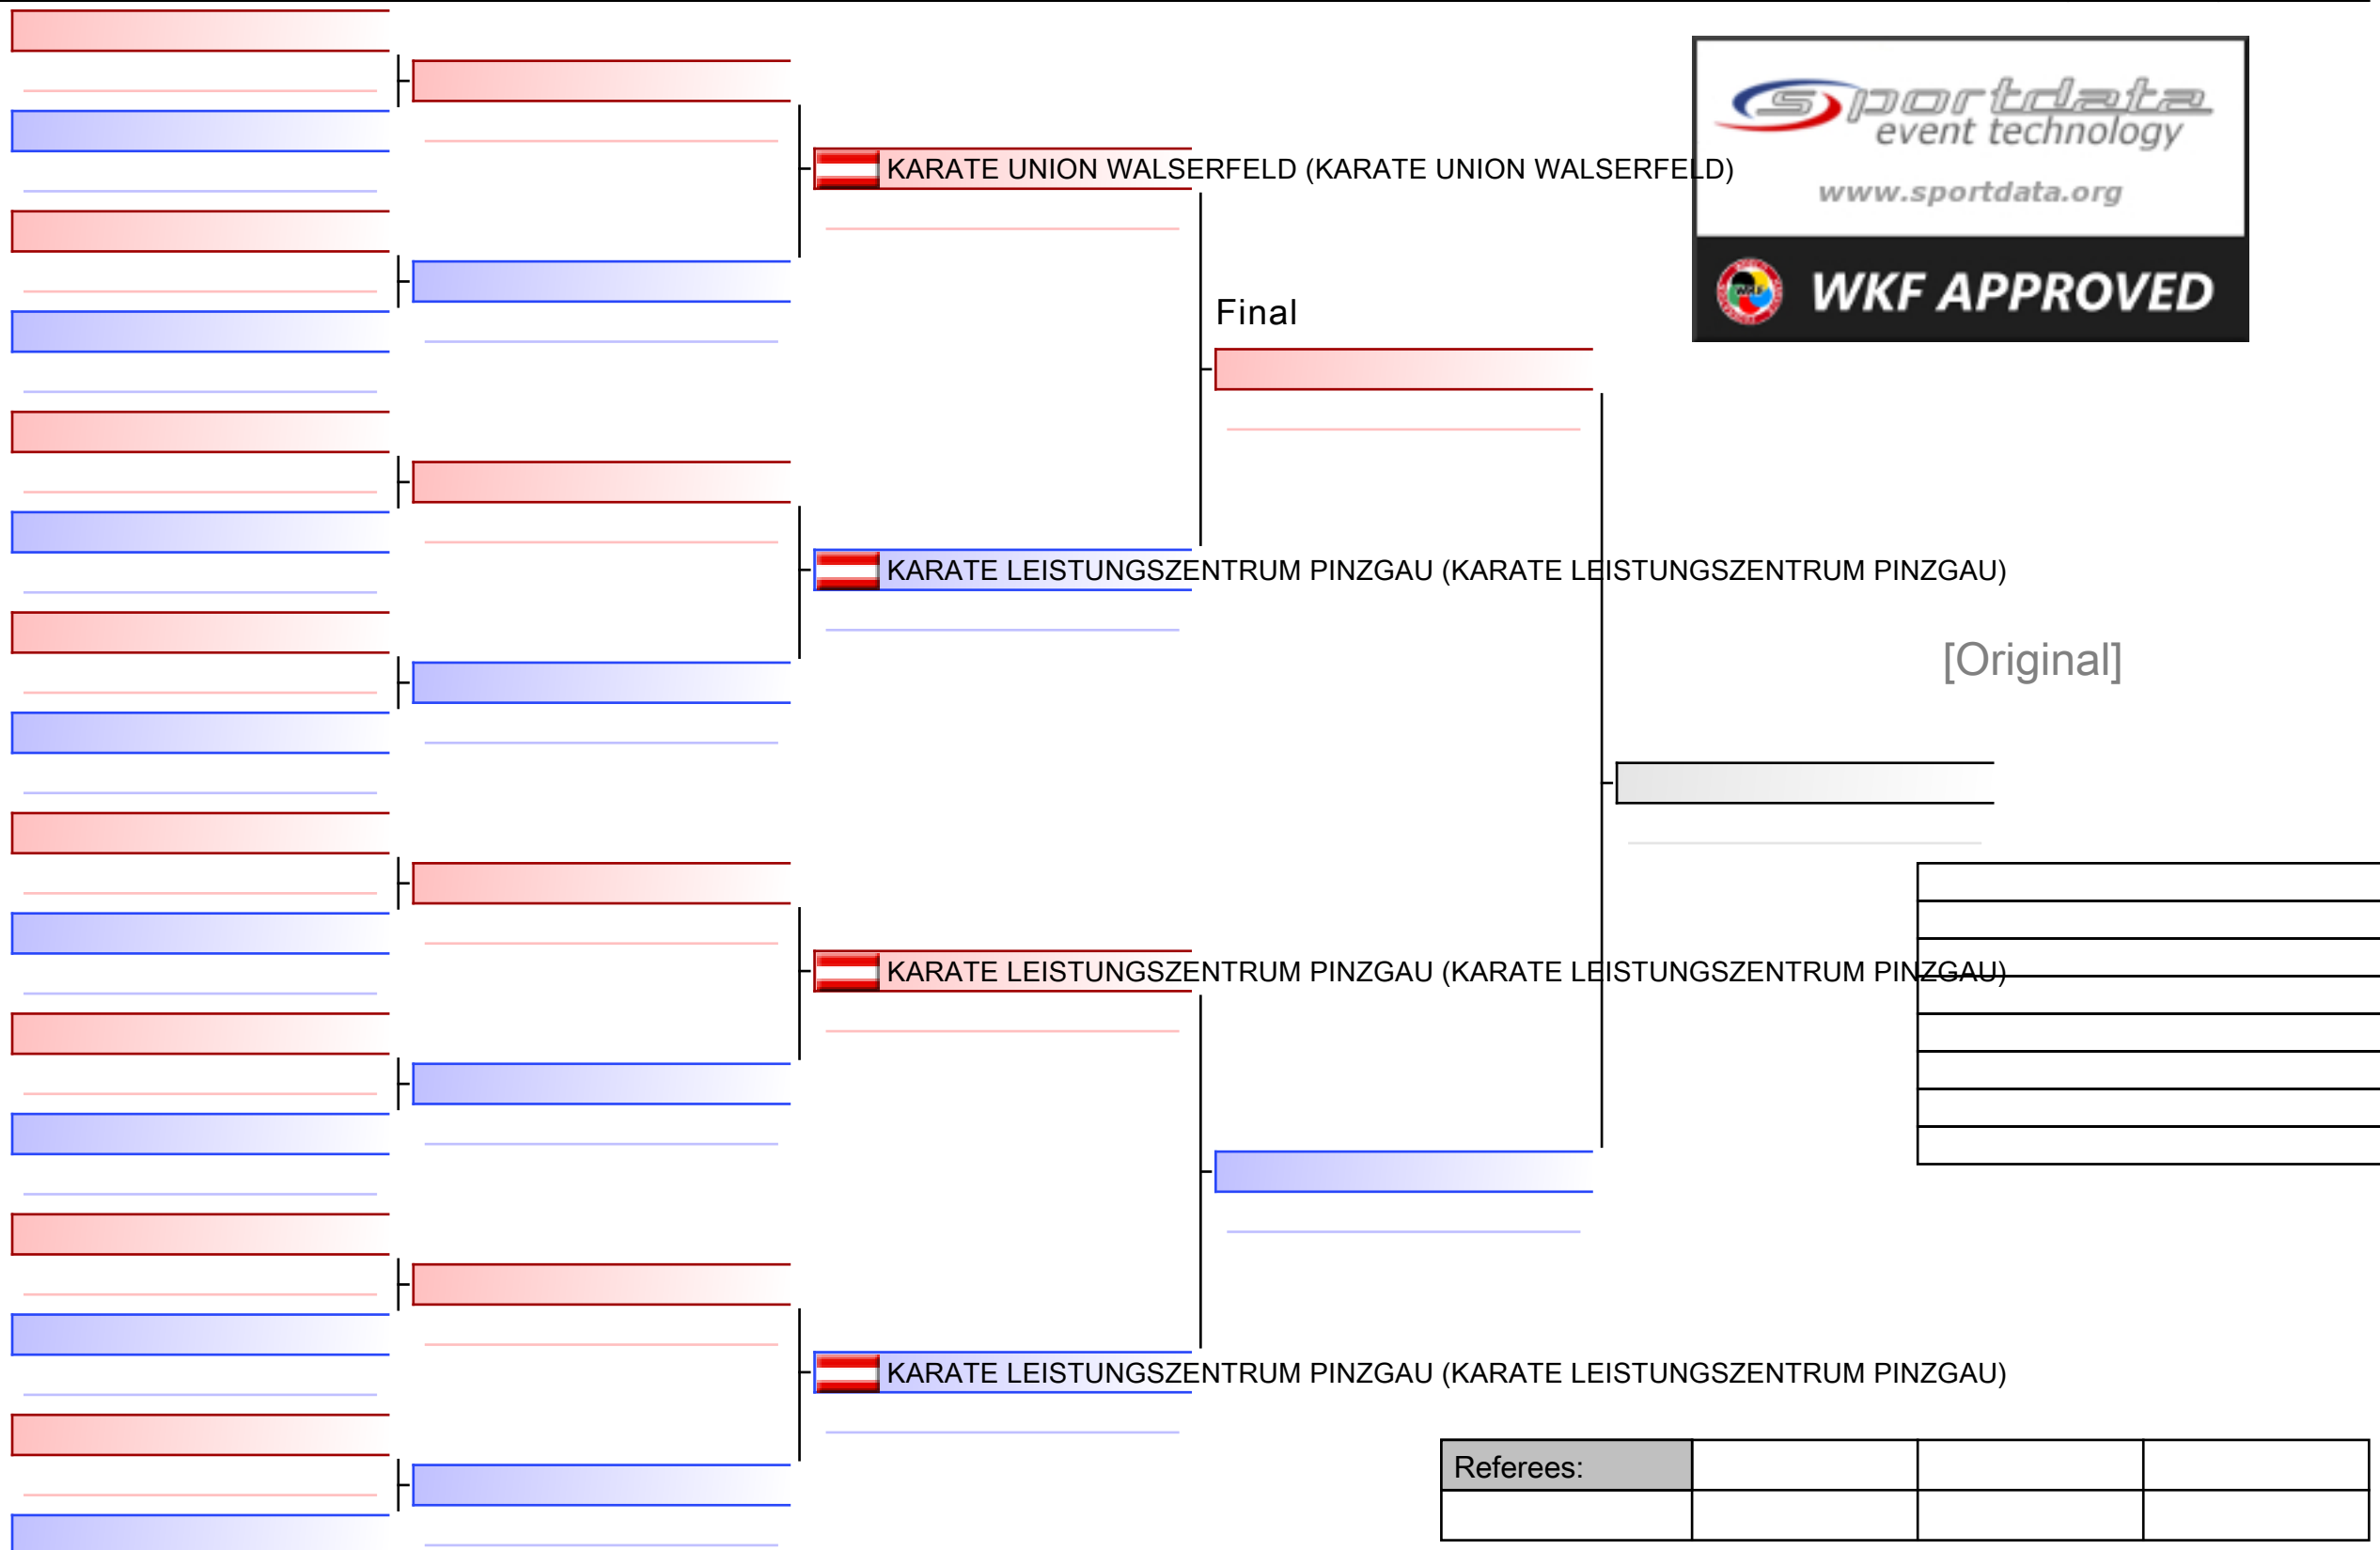

Kata Team female U10

Salzburger Landesmeisterschaft 2022, Schulstraße 17, 5071 Wals Siezenheim, AUT

2022-10-16

Tatami
1 09:30

Pool
1/1