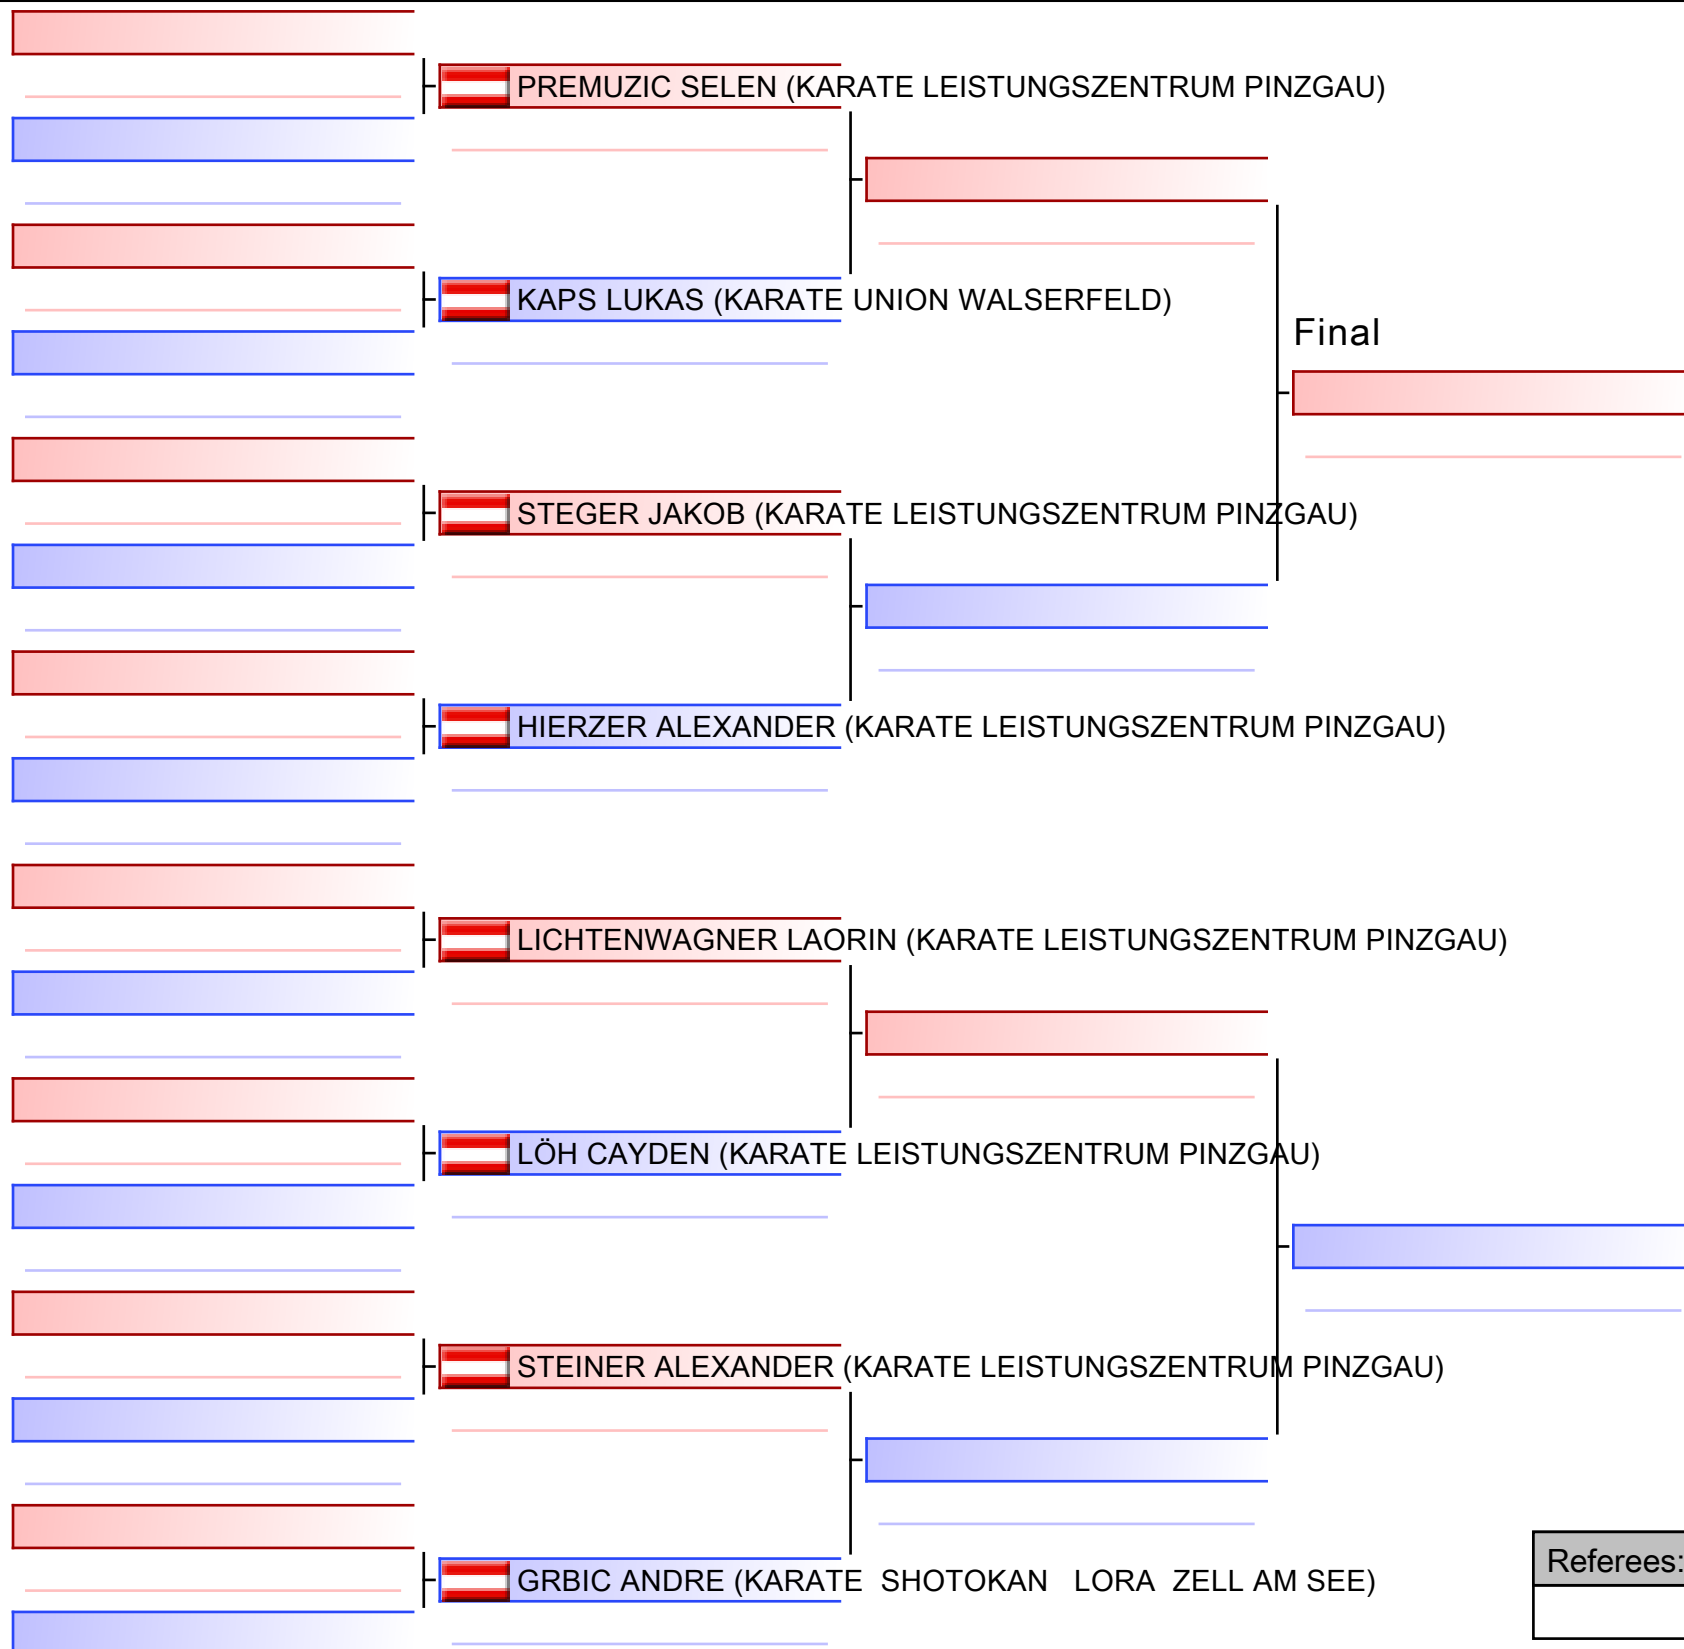

Referees:			

Kata Individual male U10

Salzburger Landesmeisterschaft 2022, Schulstraße 17, 5071 Wals Siezenheim, AUT

2022-10-16

Tatami
2 10:50

Pool
1/1

[Original]

Referees:			