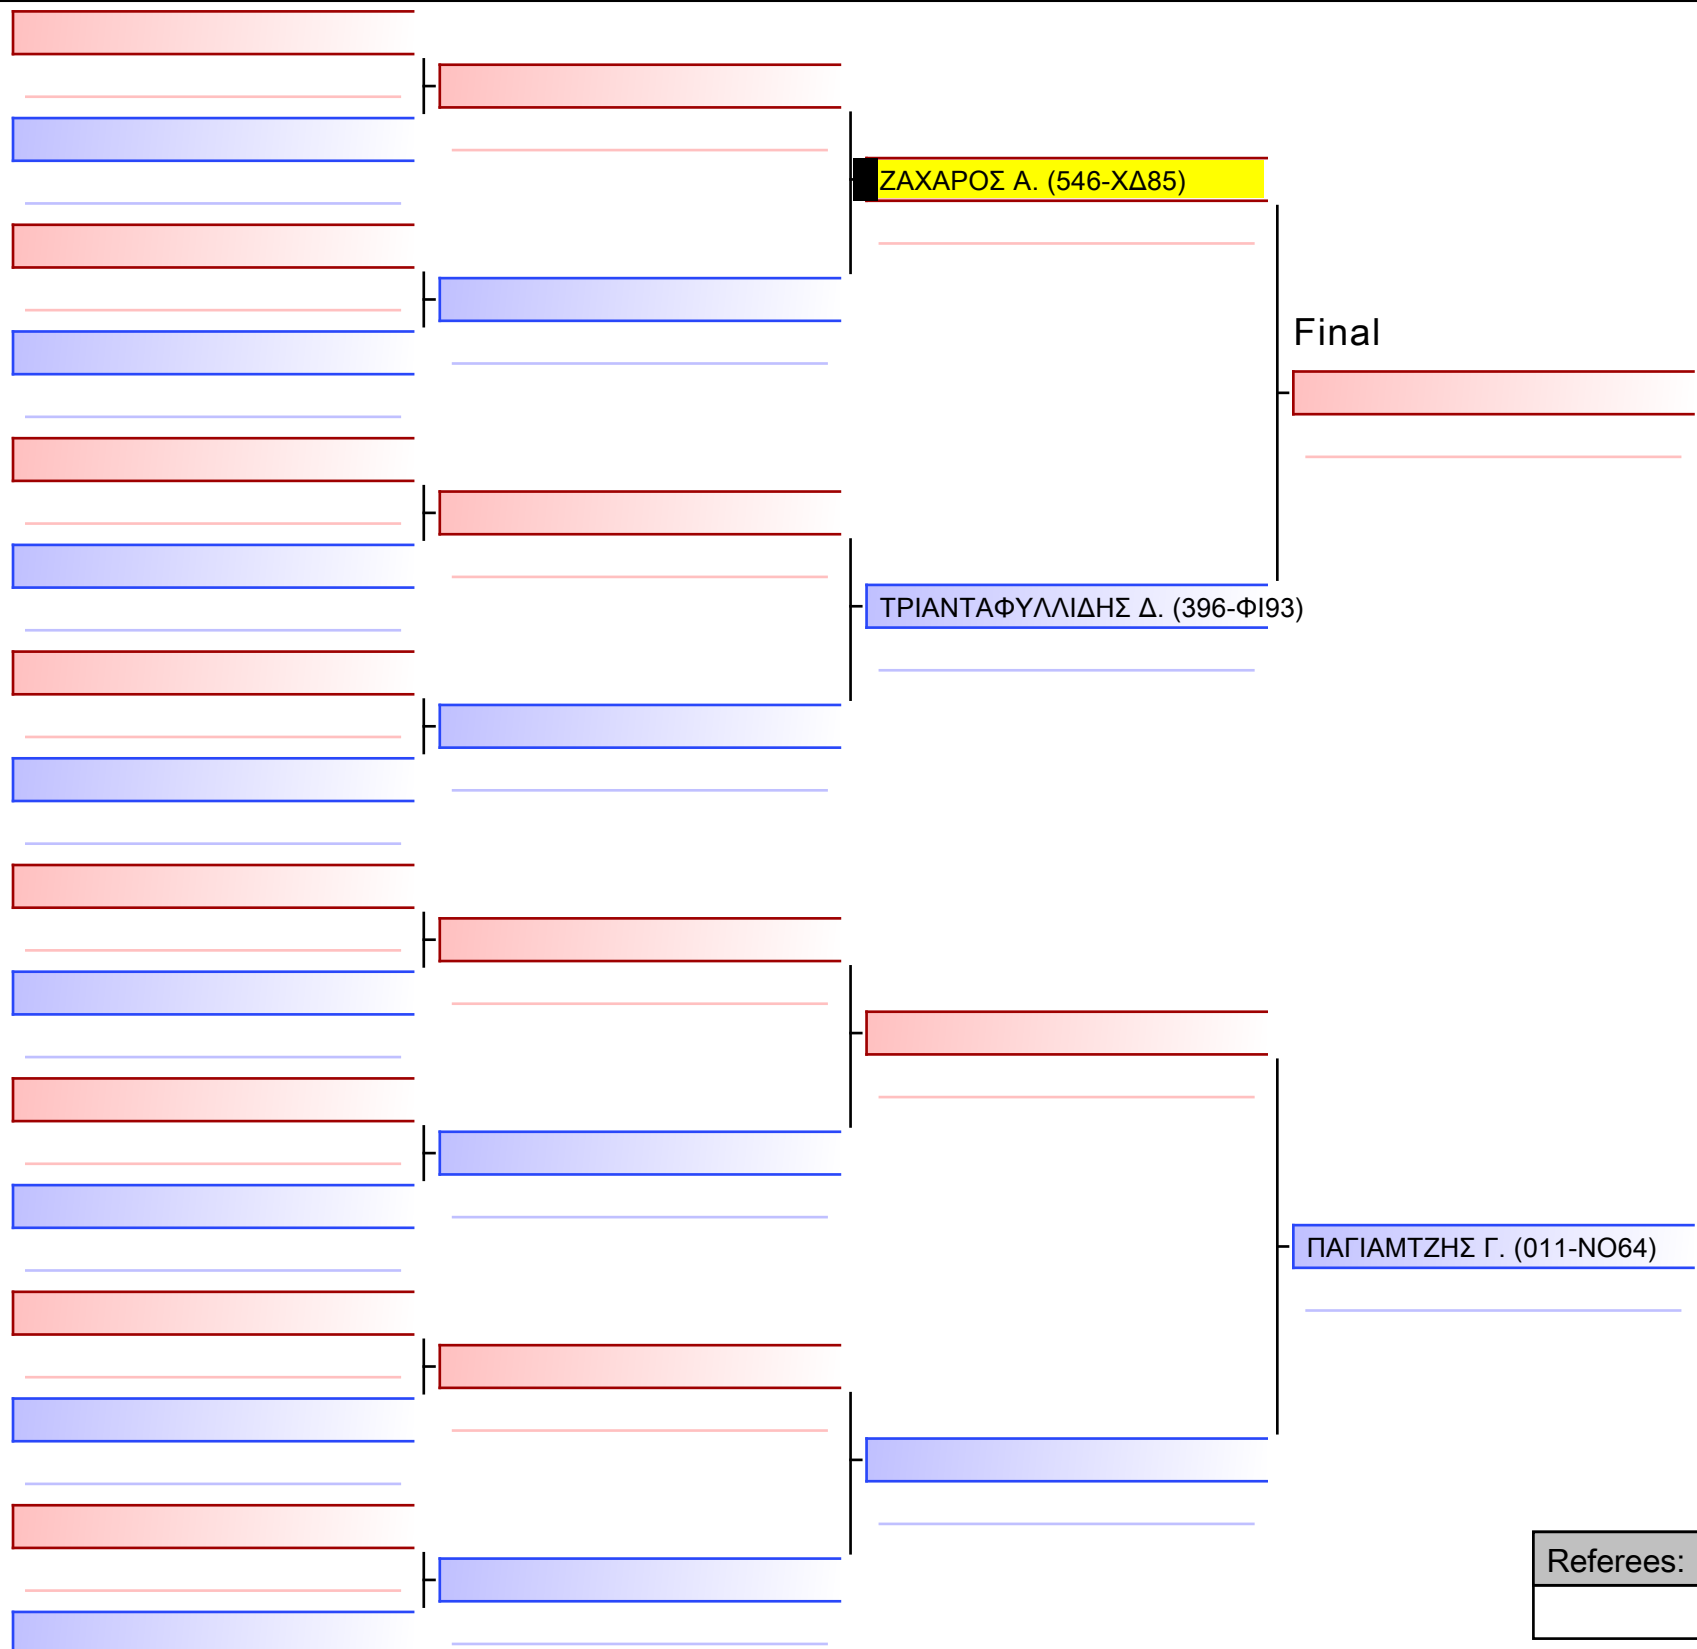

[Original]

Referees: