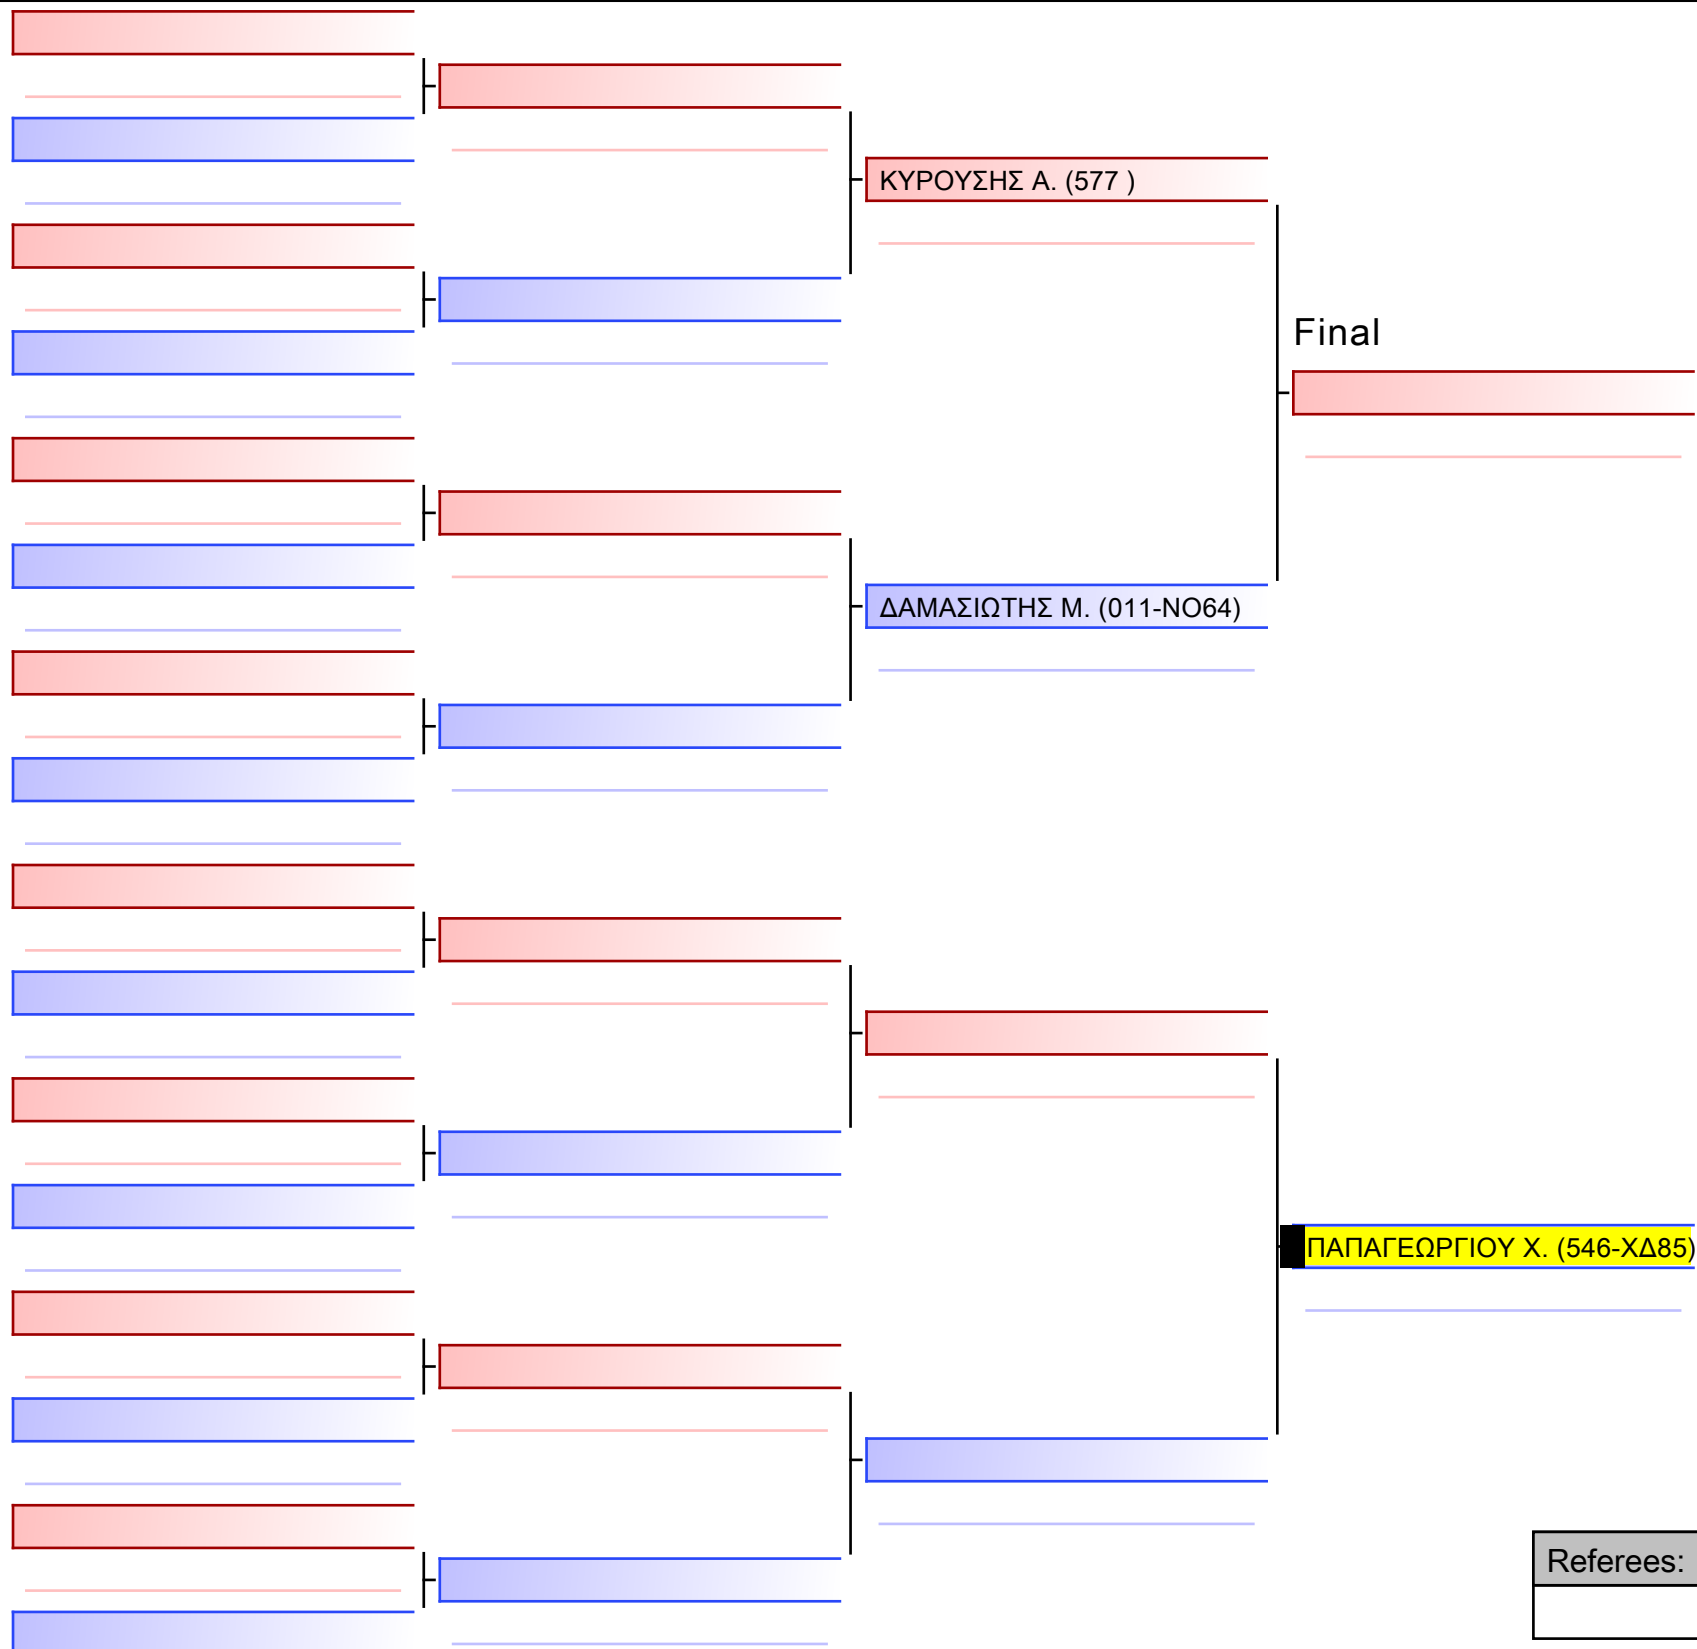

[Original]

Referees: