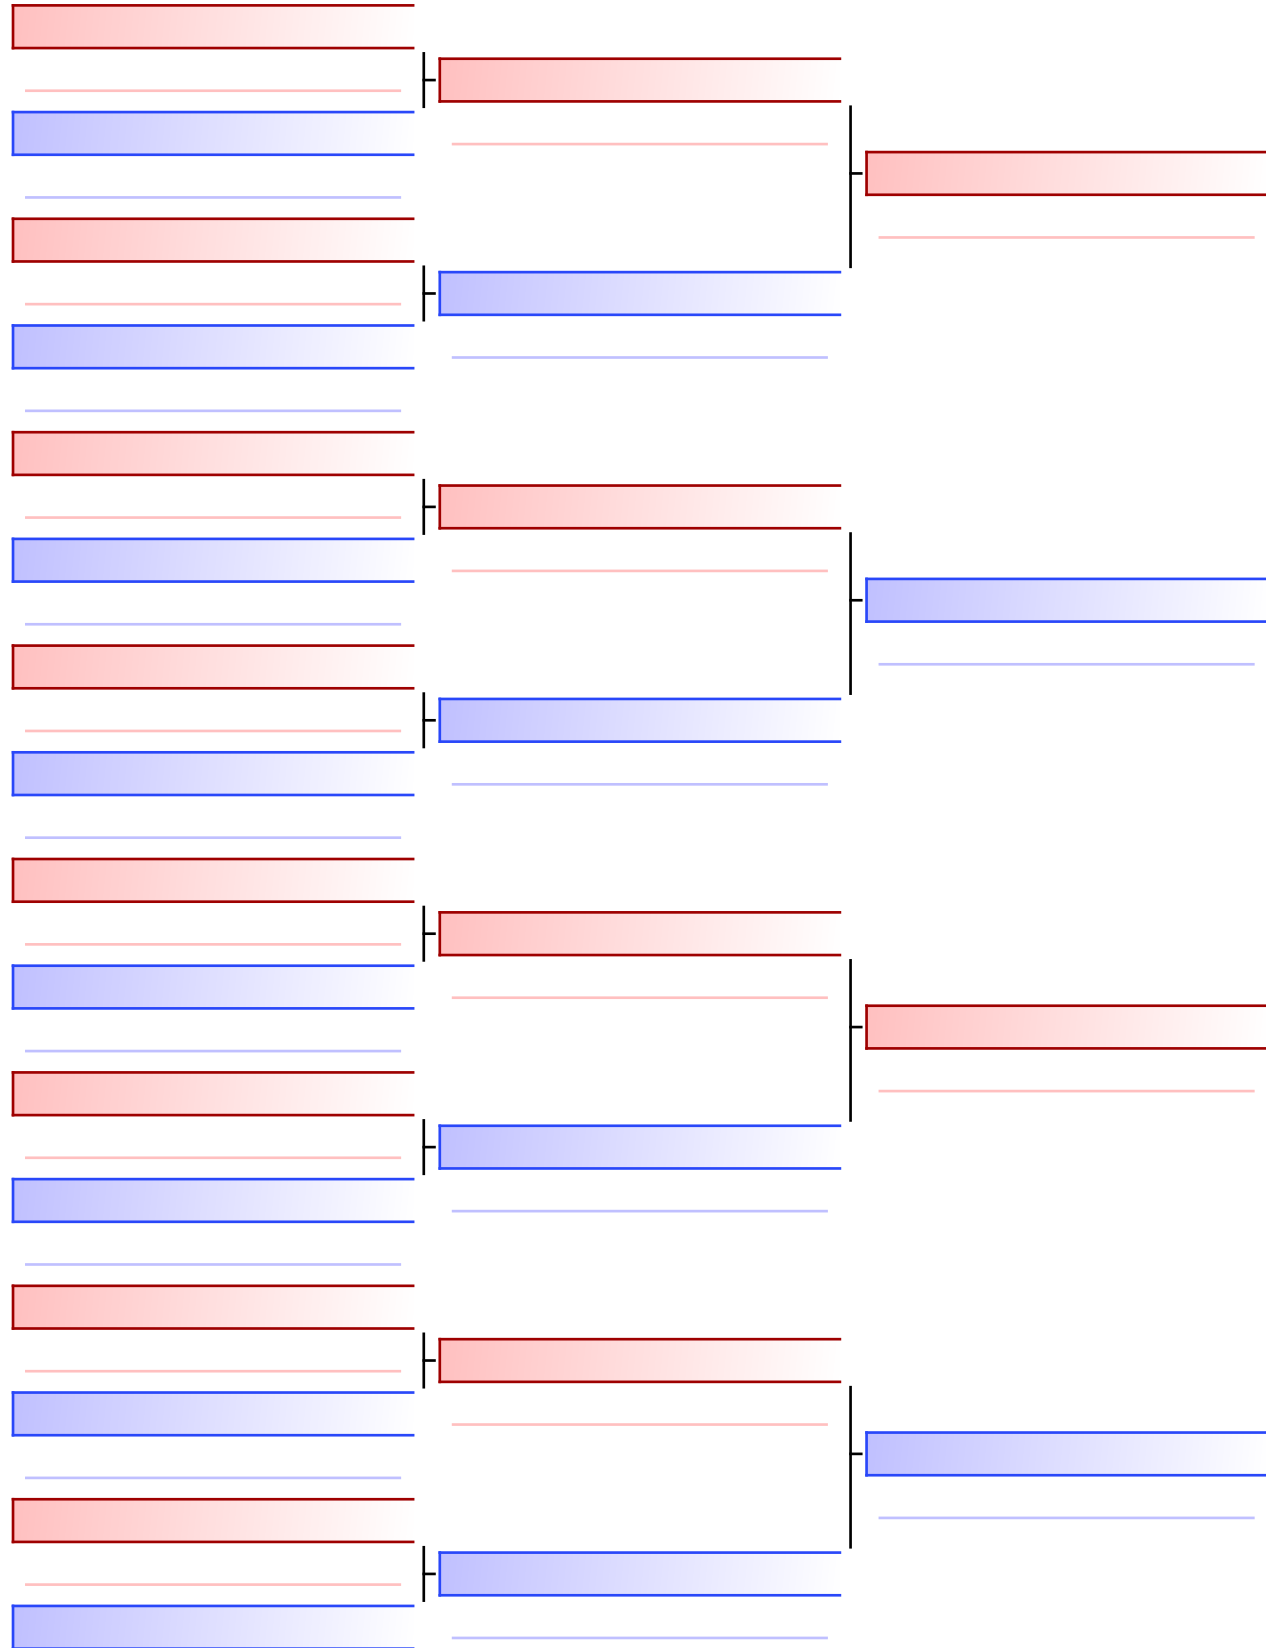

Final

ΠΑΠΑΓΕΩΡΓΙΟΥ Ρ. (546-ΧΔ85)

ΚΟΥΝΤΟΥ Α. (275-ΞΤ62)

[Original]

Referees: