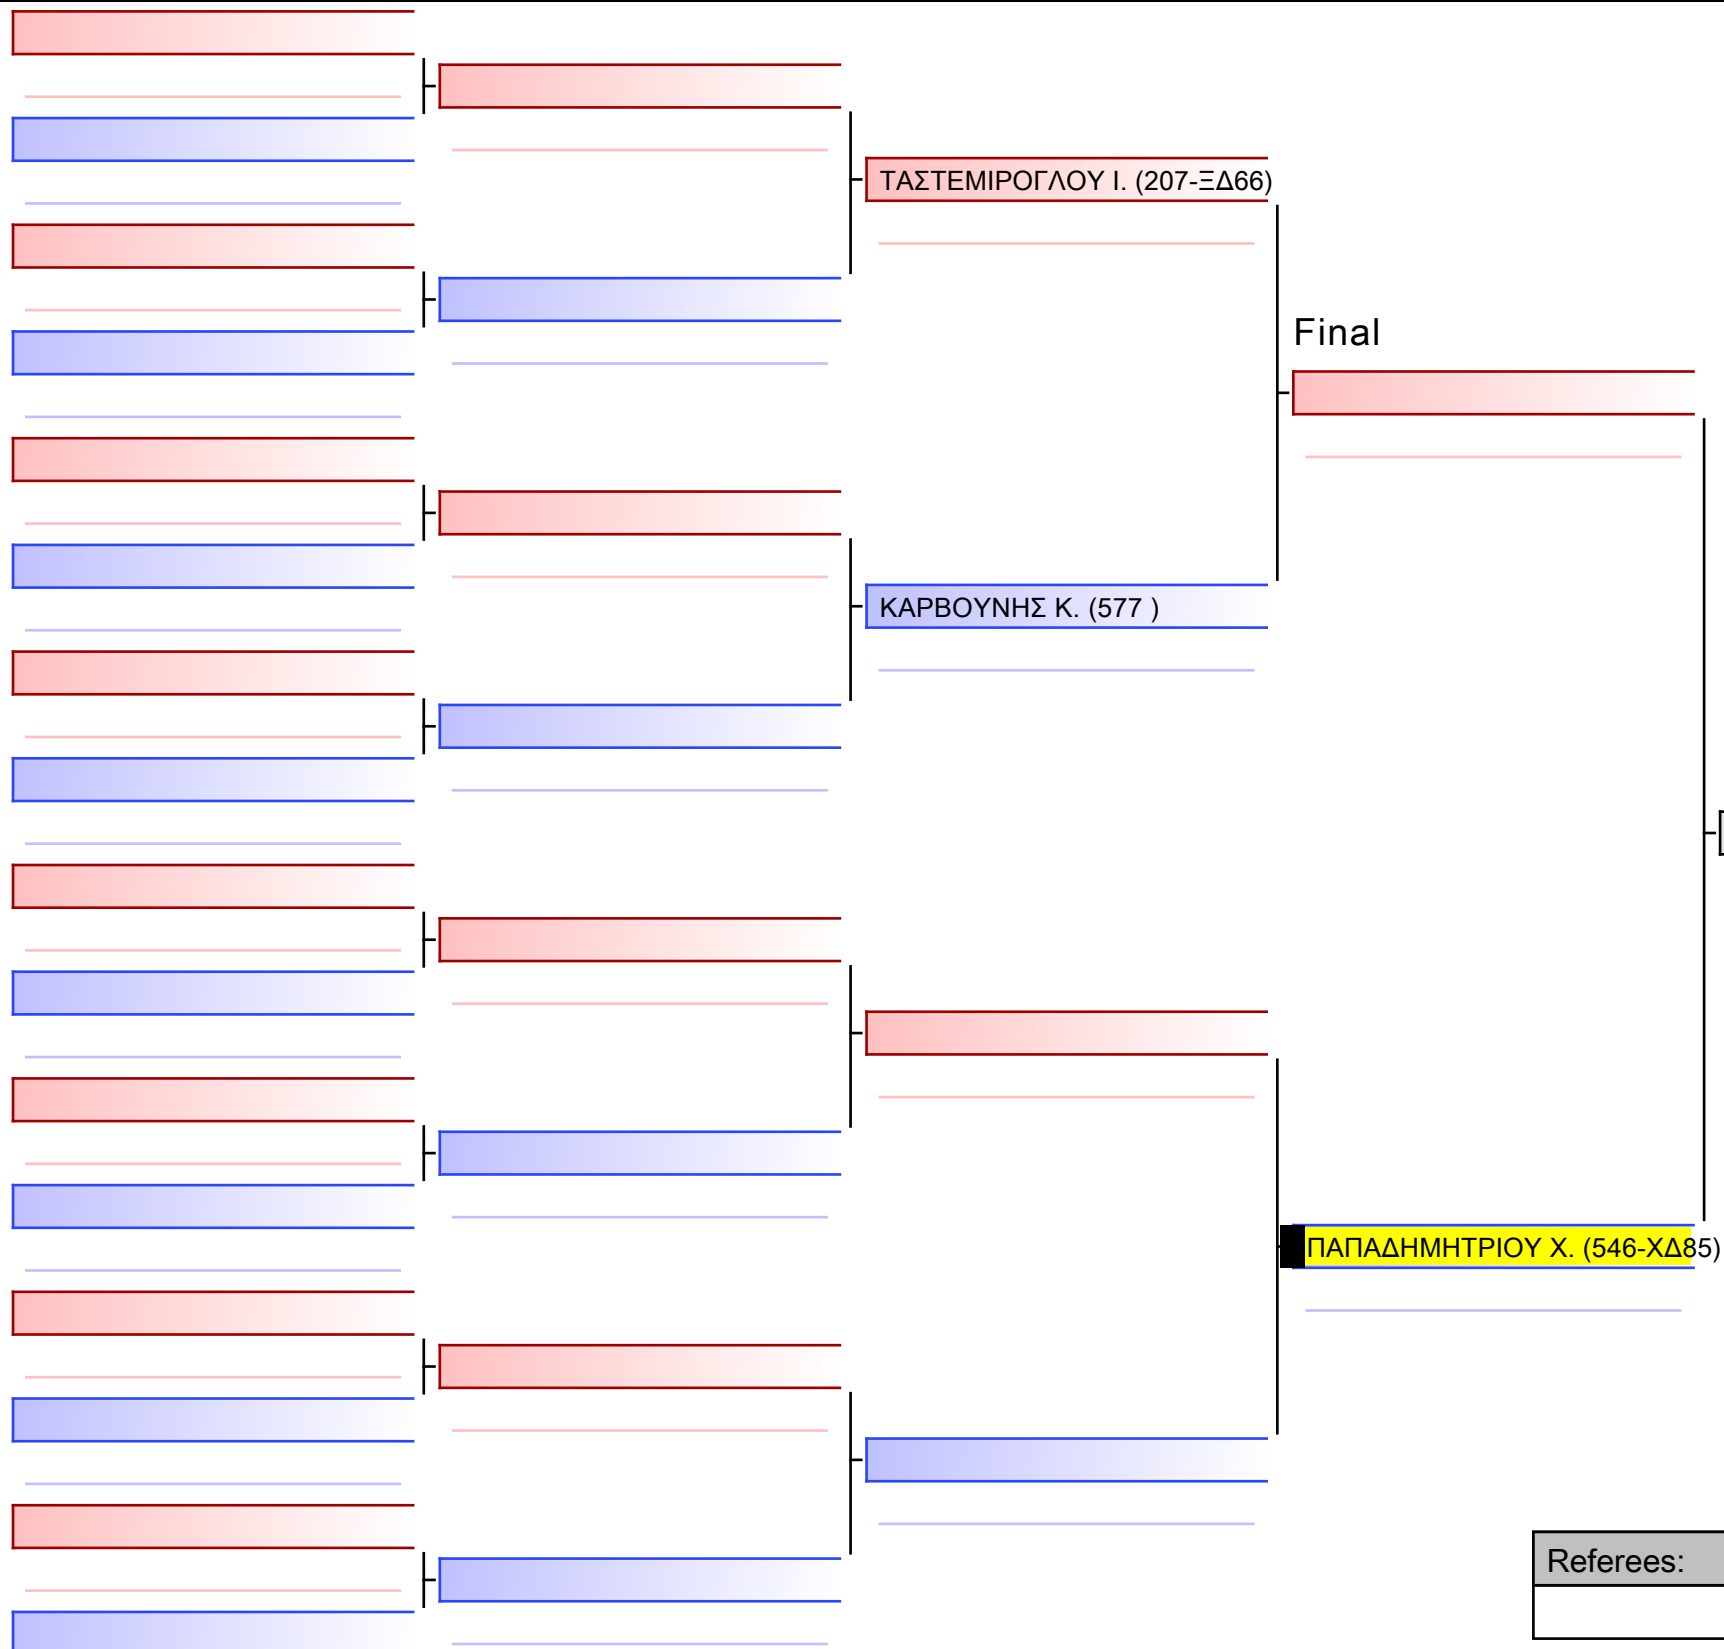

[Original]

Referees: