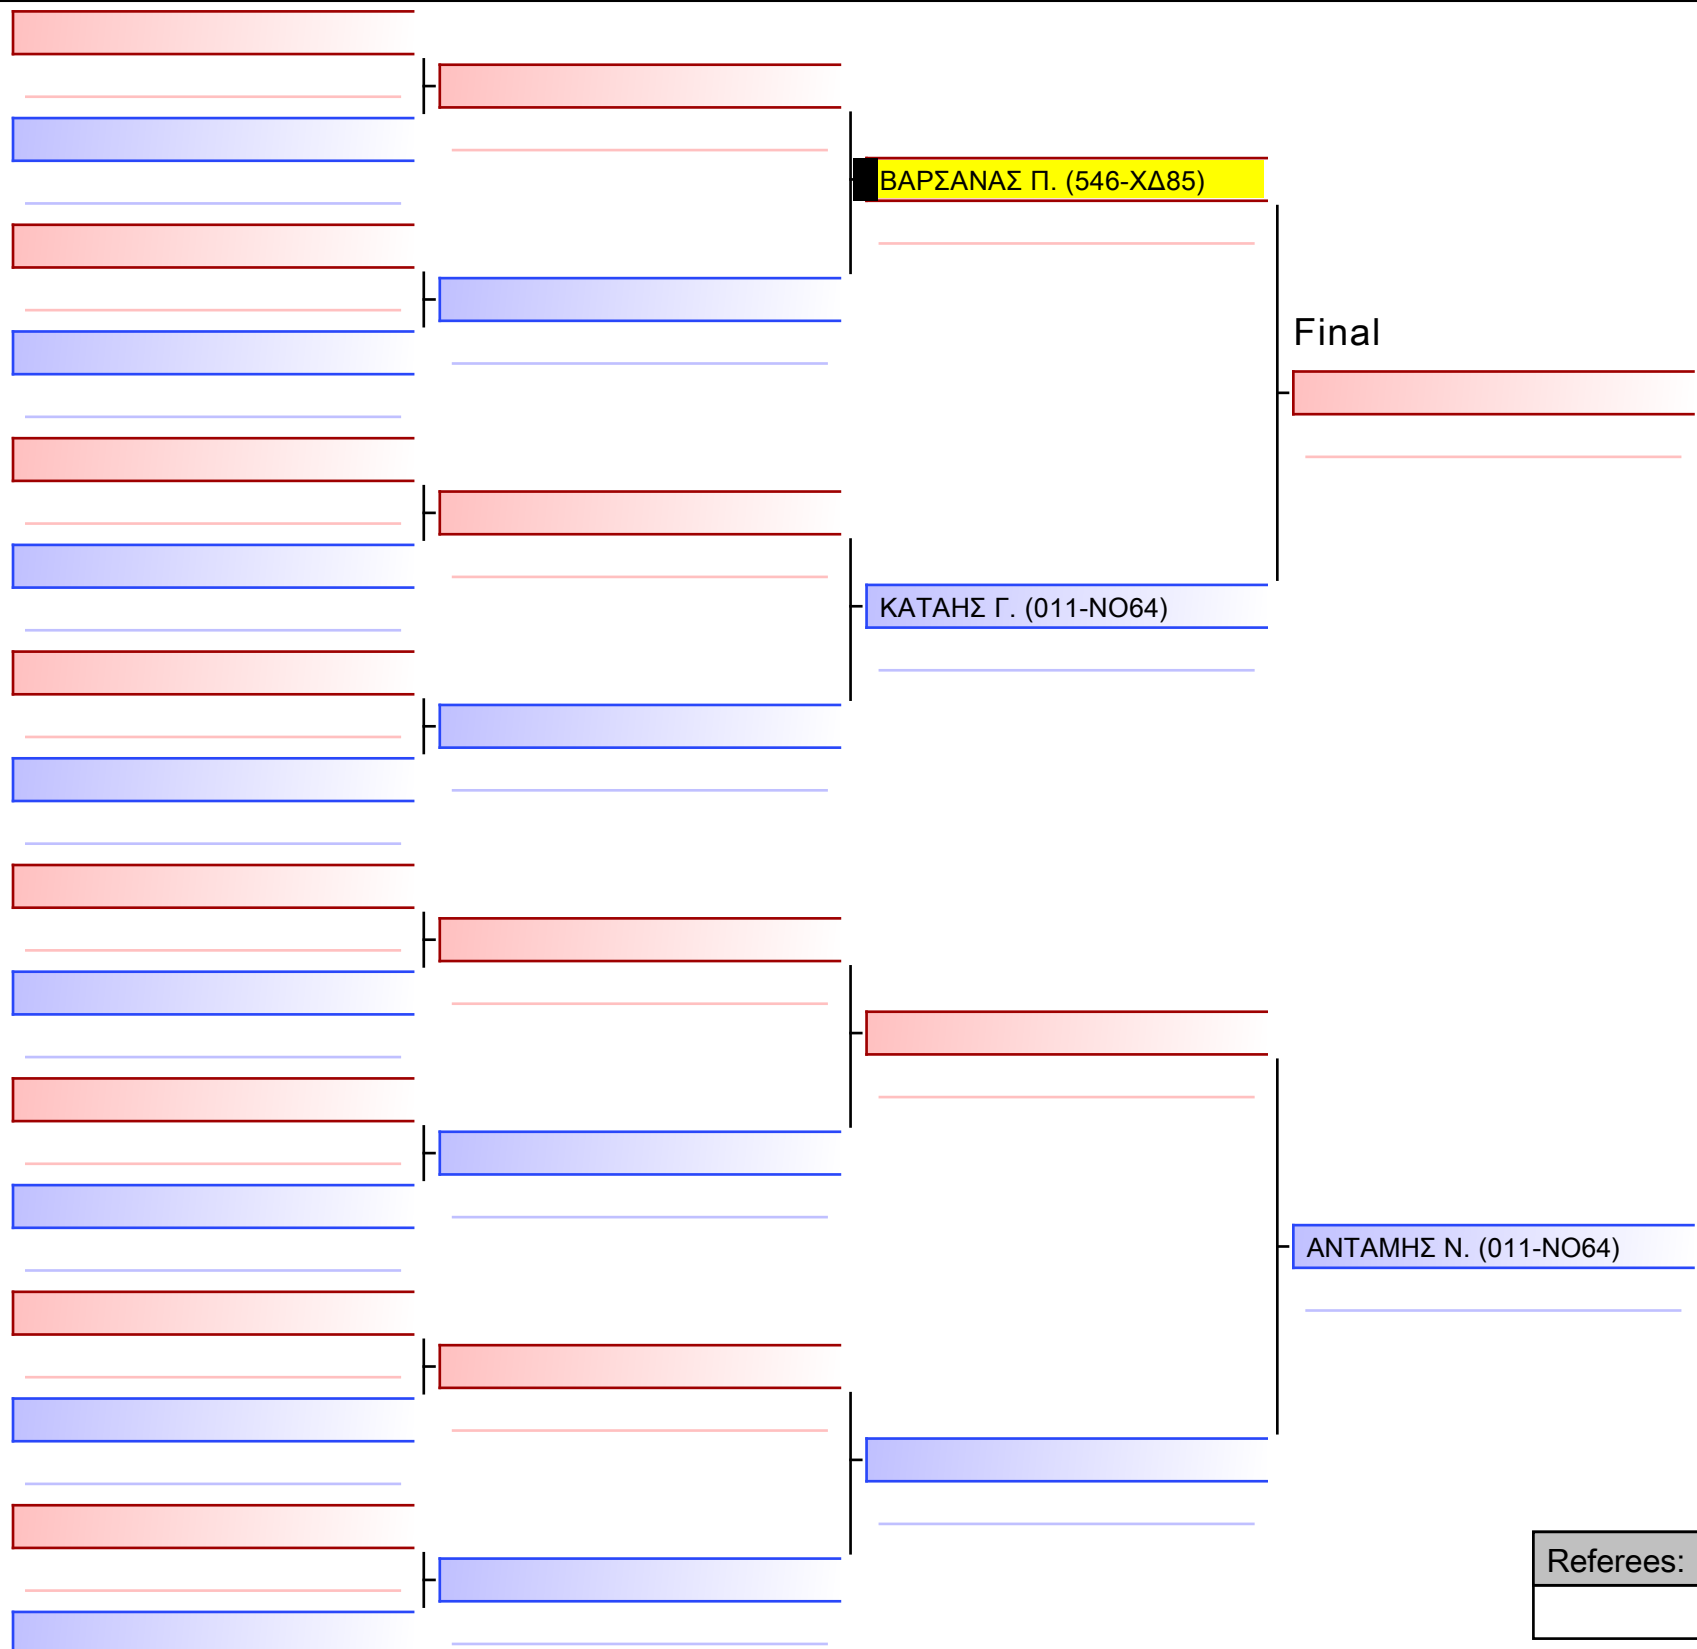

ΒΑΡΣΑΝΑΣ Π. (546-ΧΔ85)

ΚΑΤΑΗΣ Γ. (011-NO64)

Final

ΑΝΤΑΜΗΣ Ν. (011-NO64)