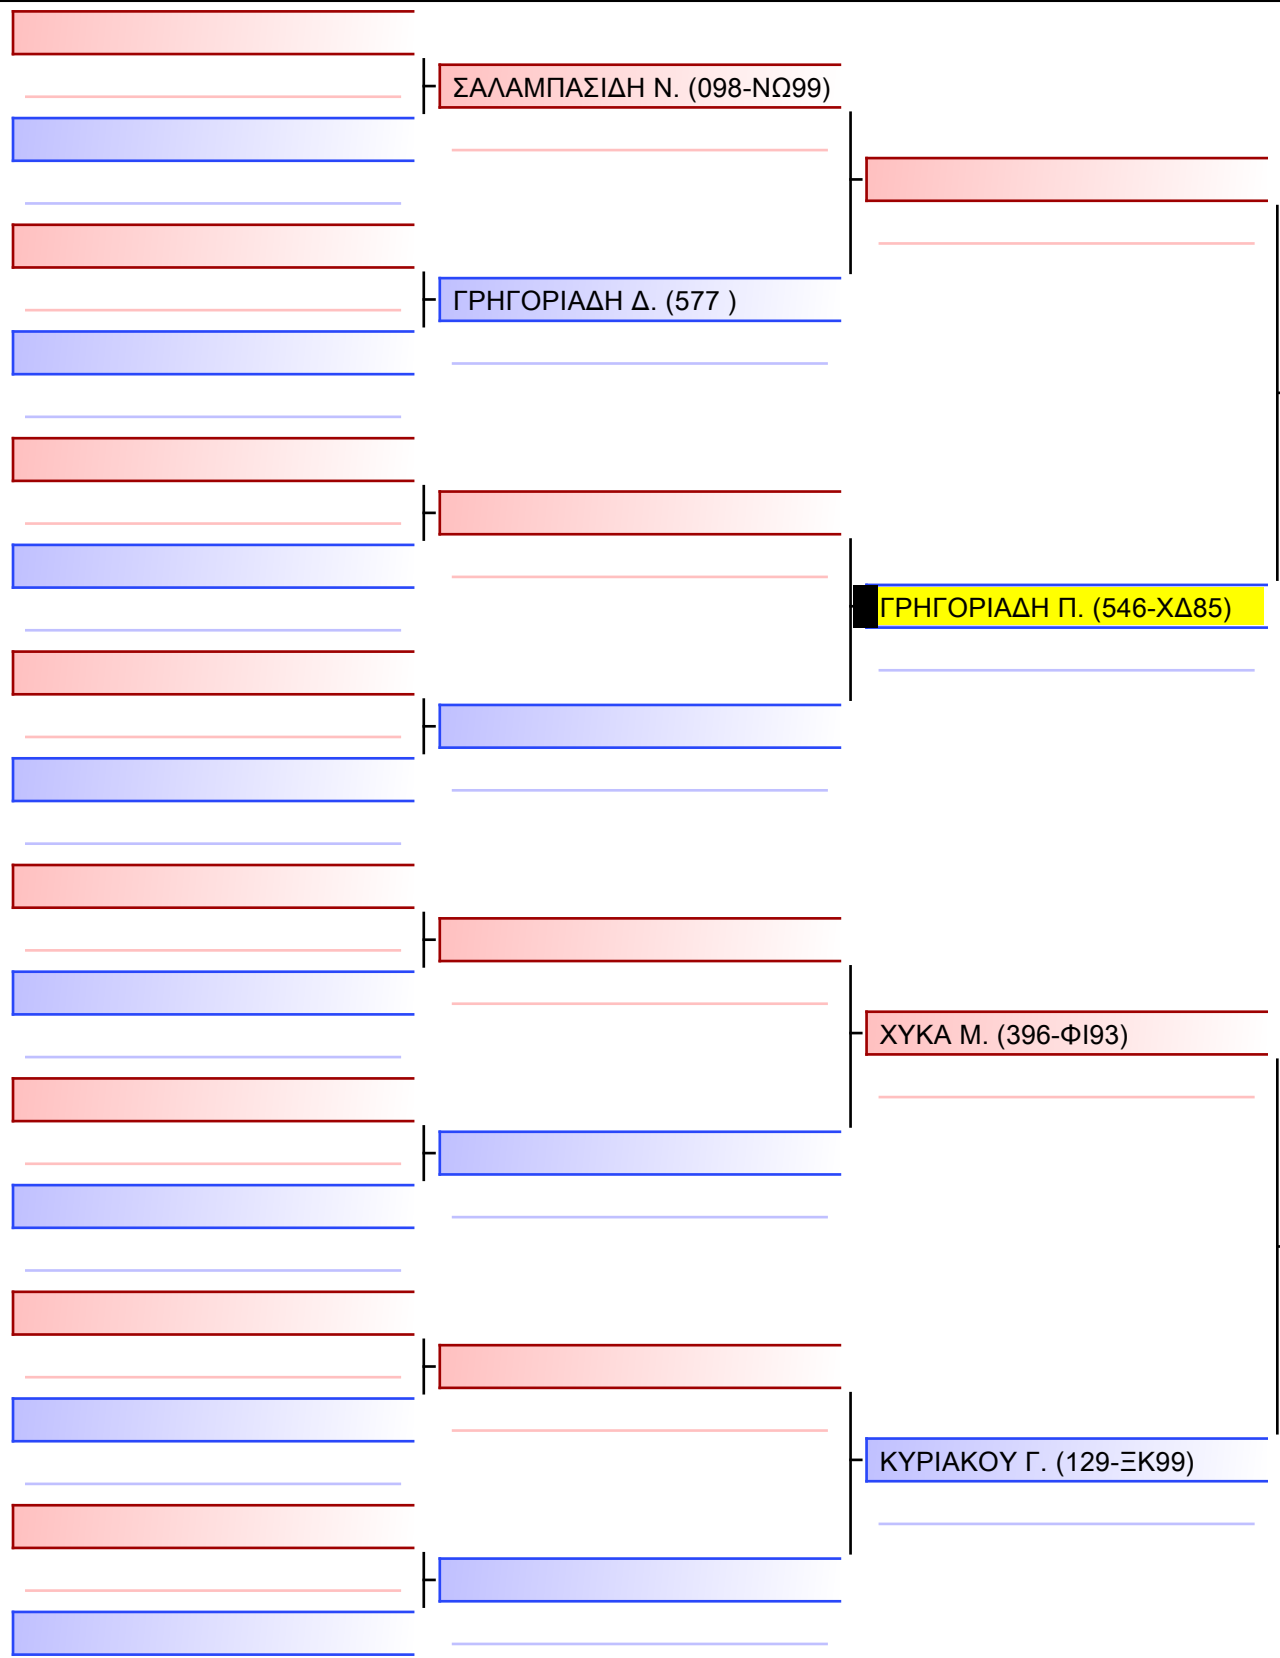

Final

[Original]

Referees: