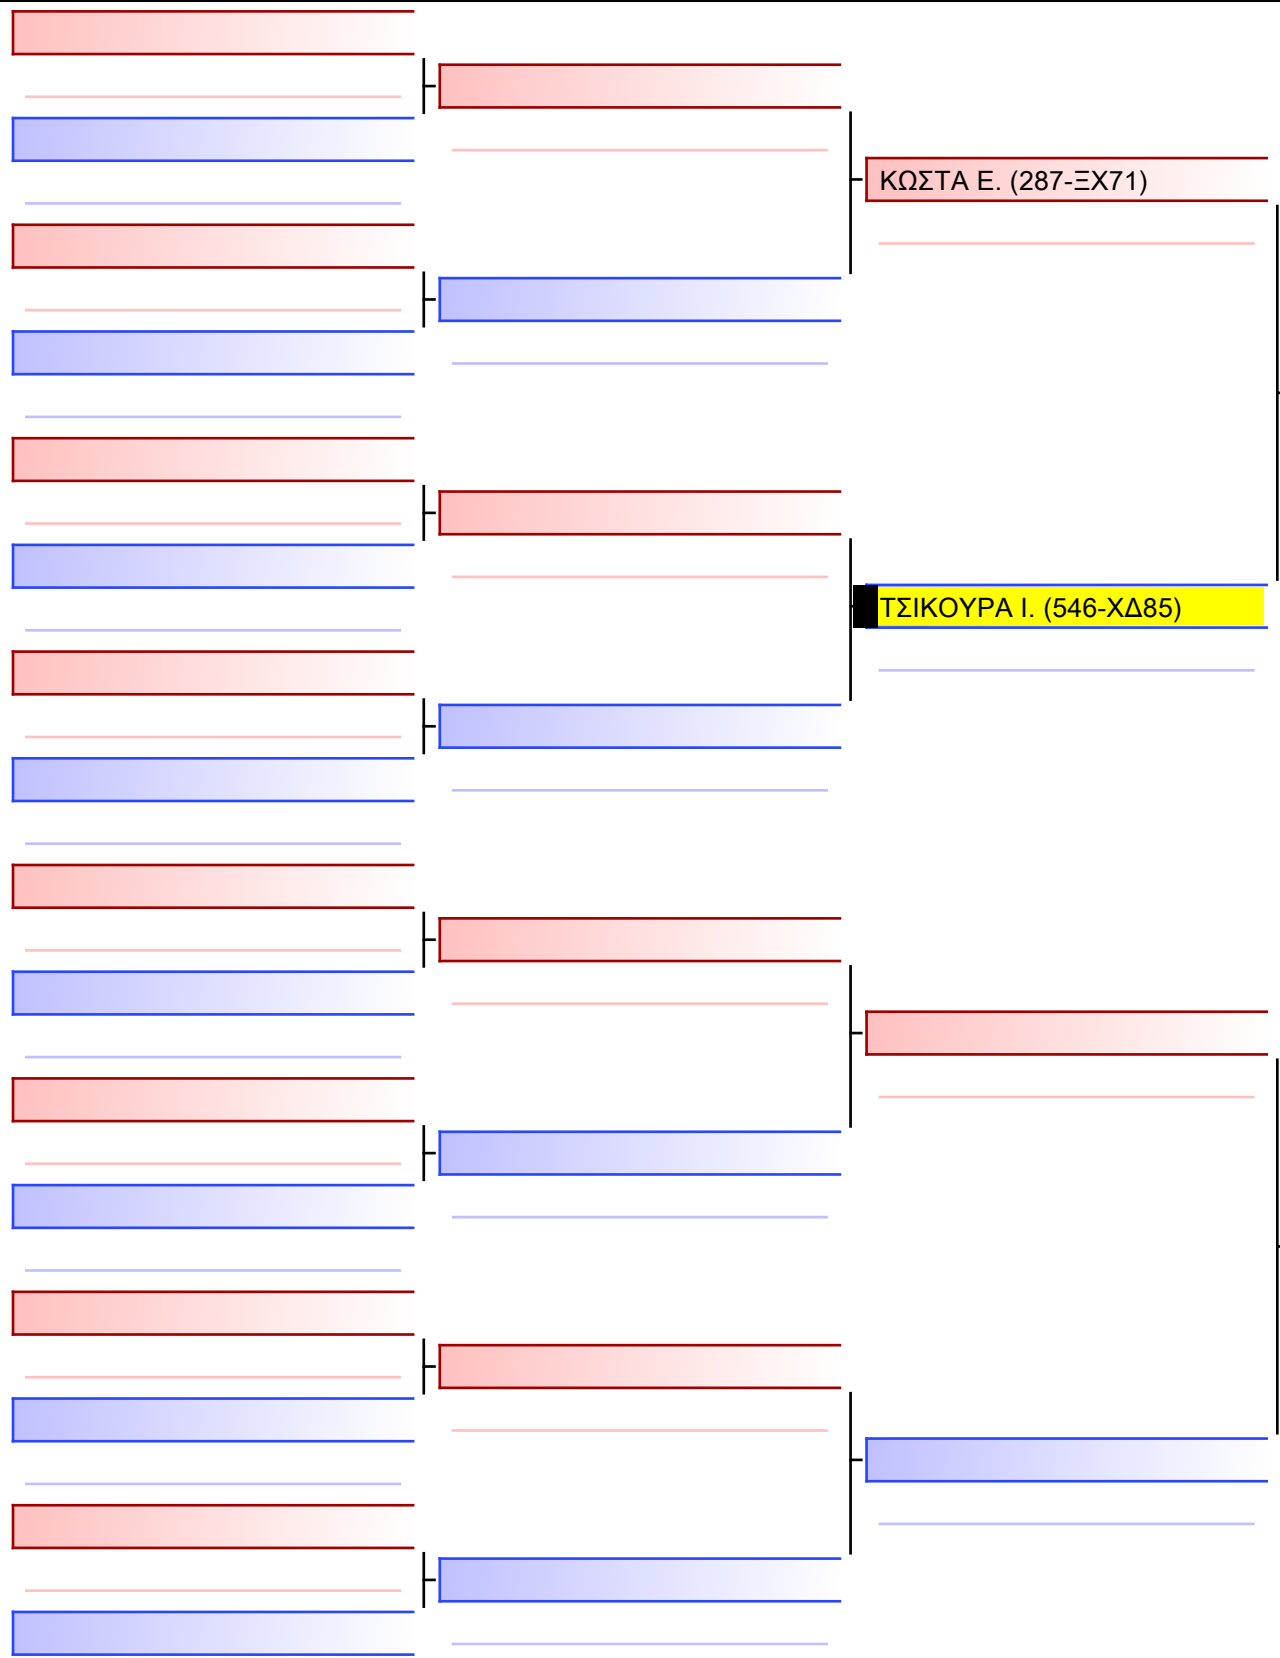

[Original]

Referees: