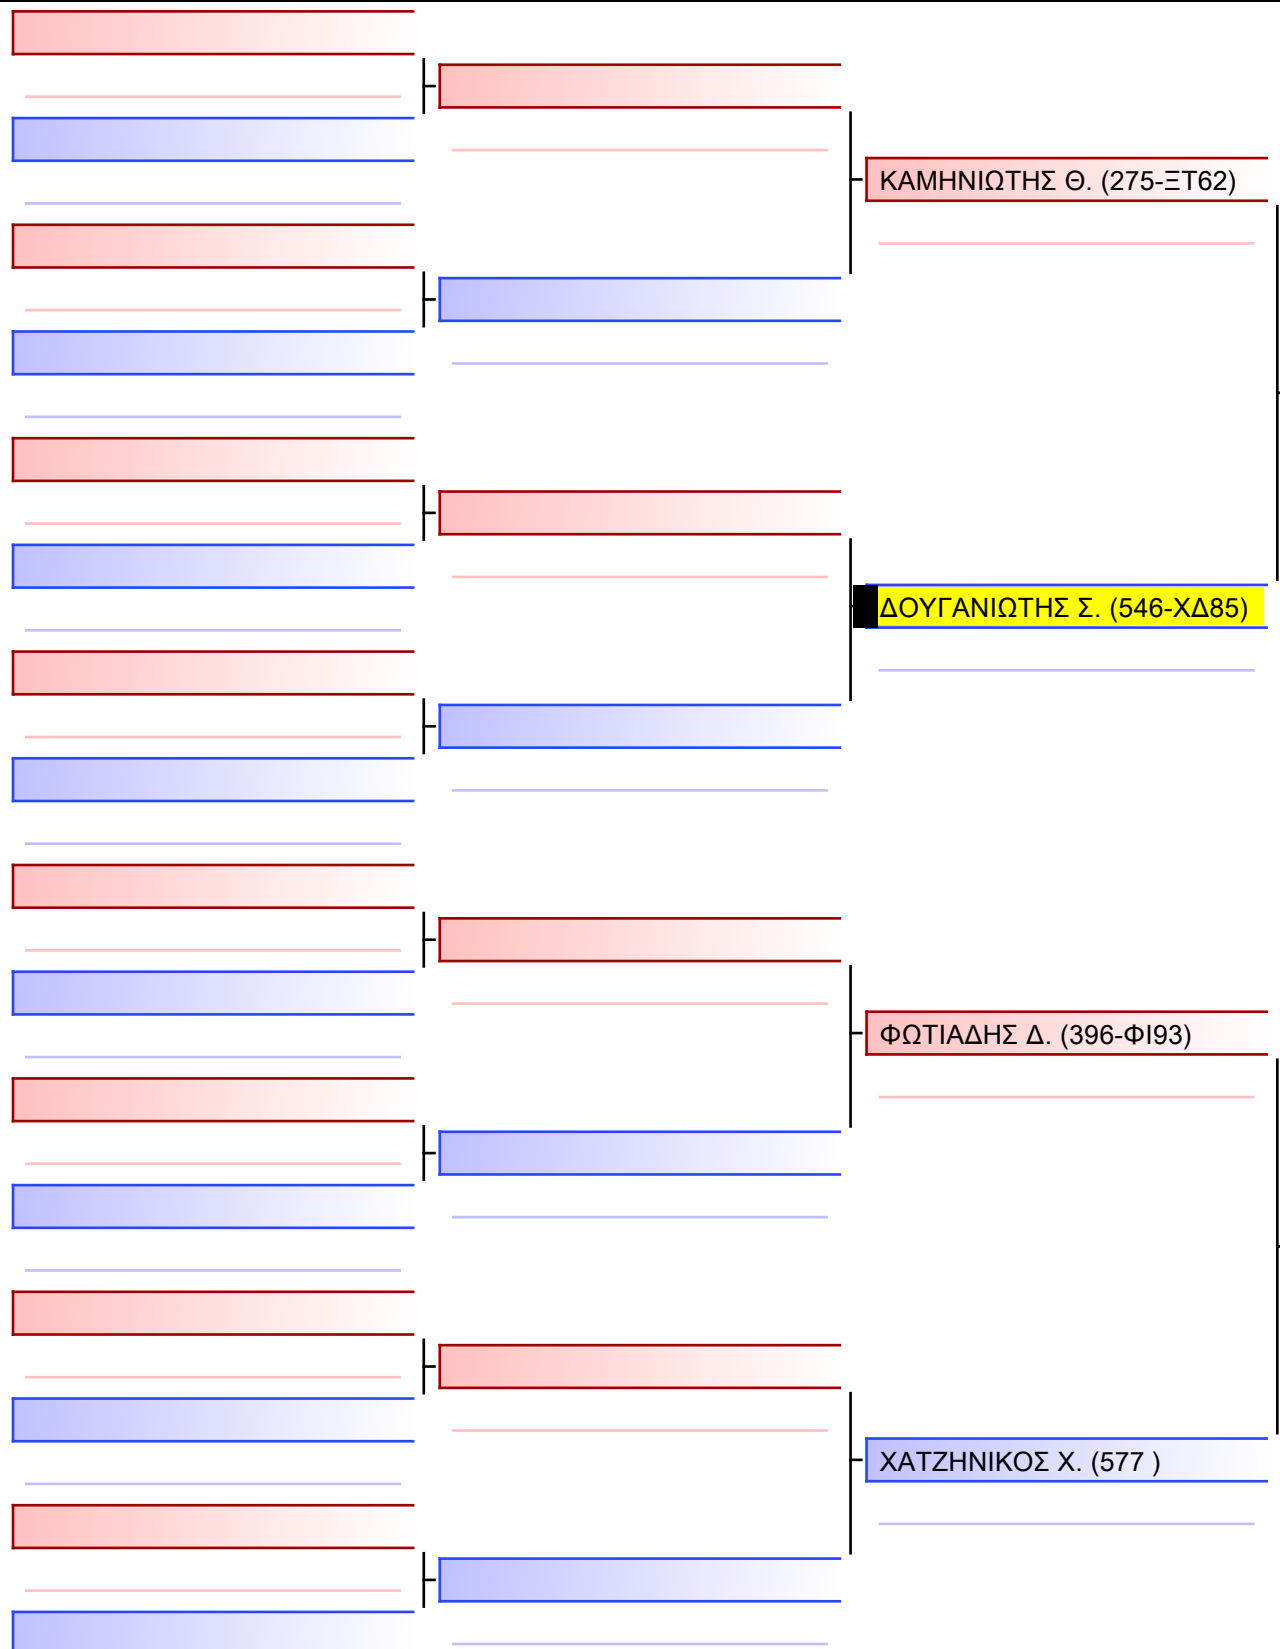

[Original]

Referees: