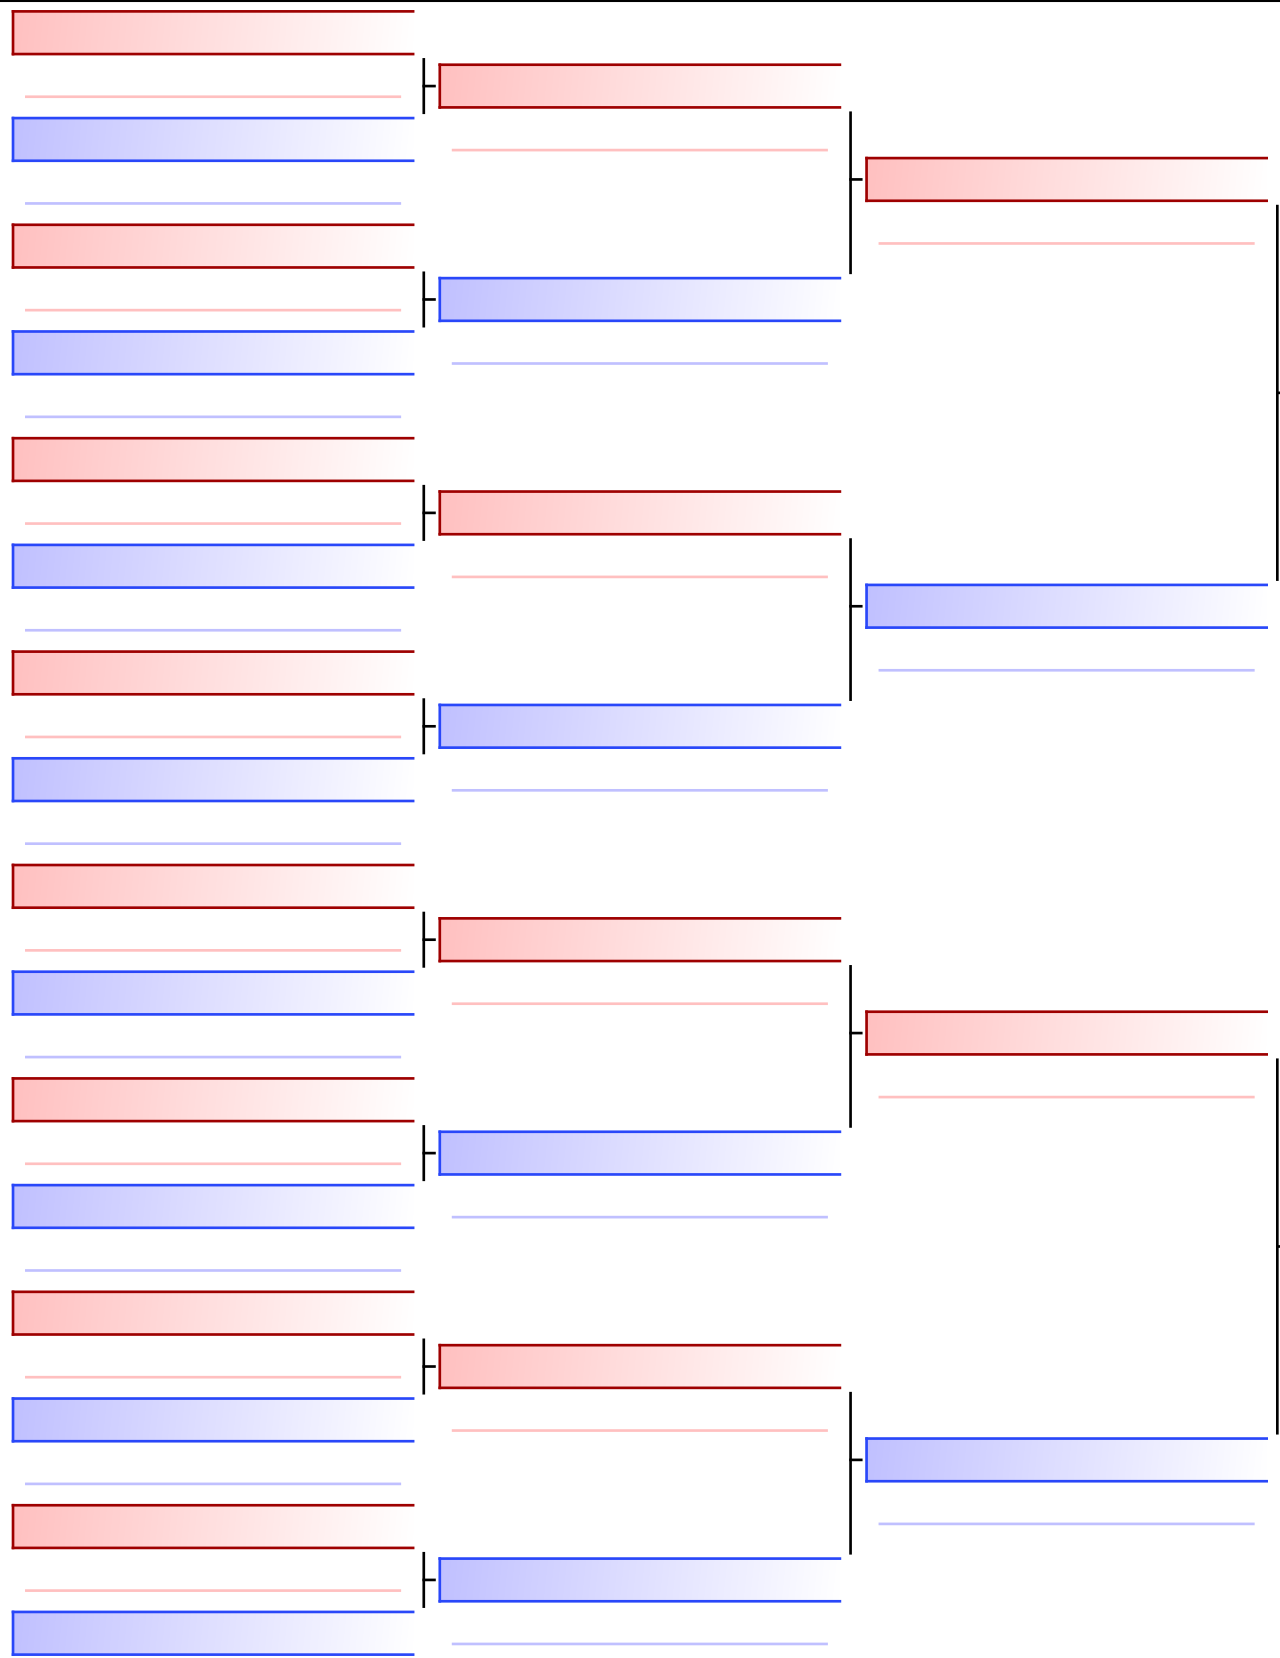

Final

ΜΑΝΩΛΑΚΗΣ Χ. (546-ΧΔ85)

ΜΠΑΚΑΛΗΣ Α. (072-ΞΑ72)