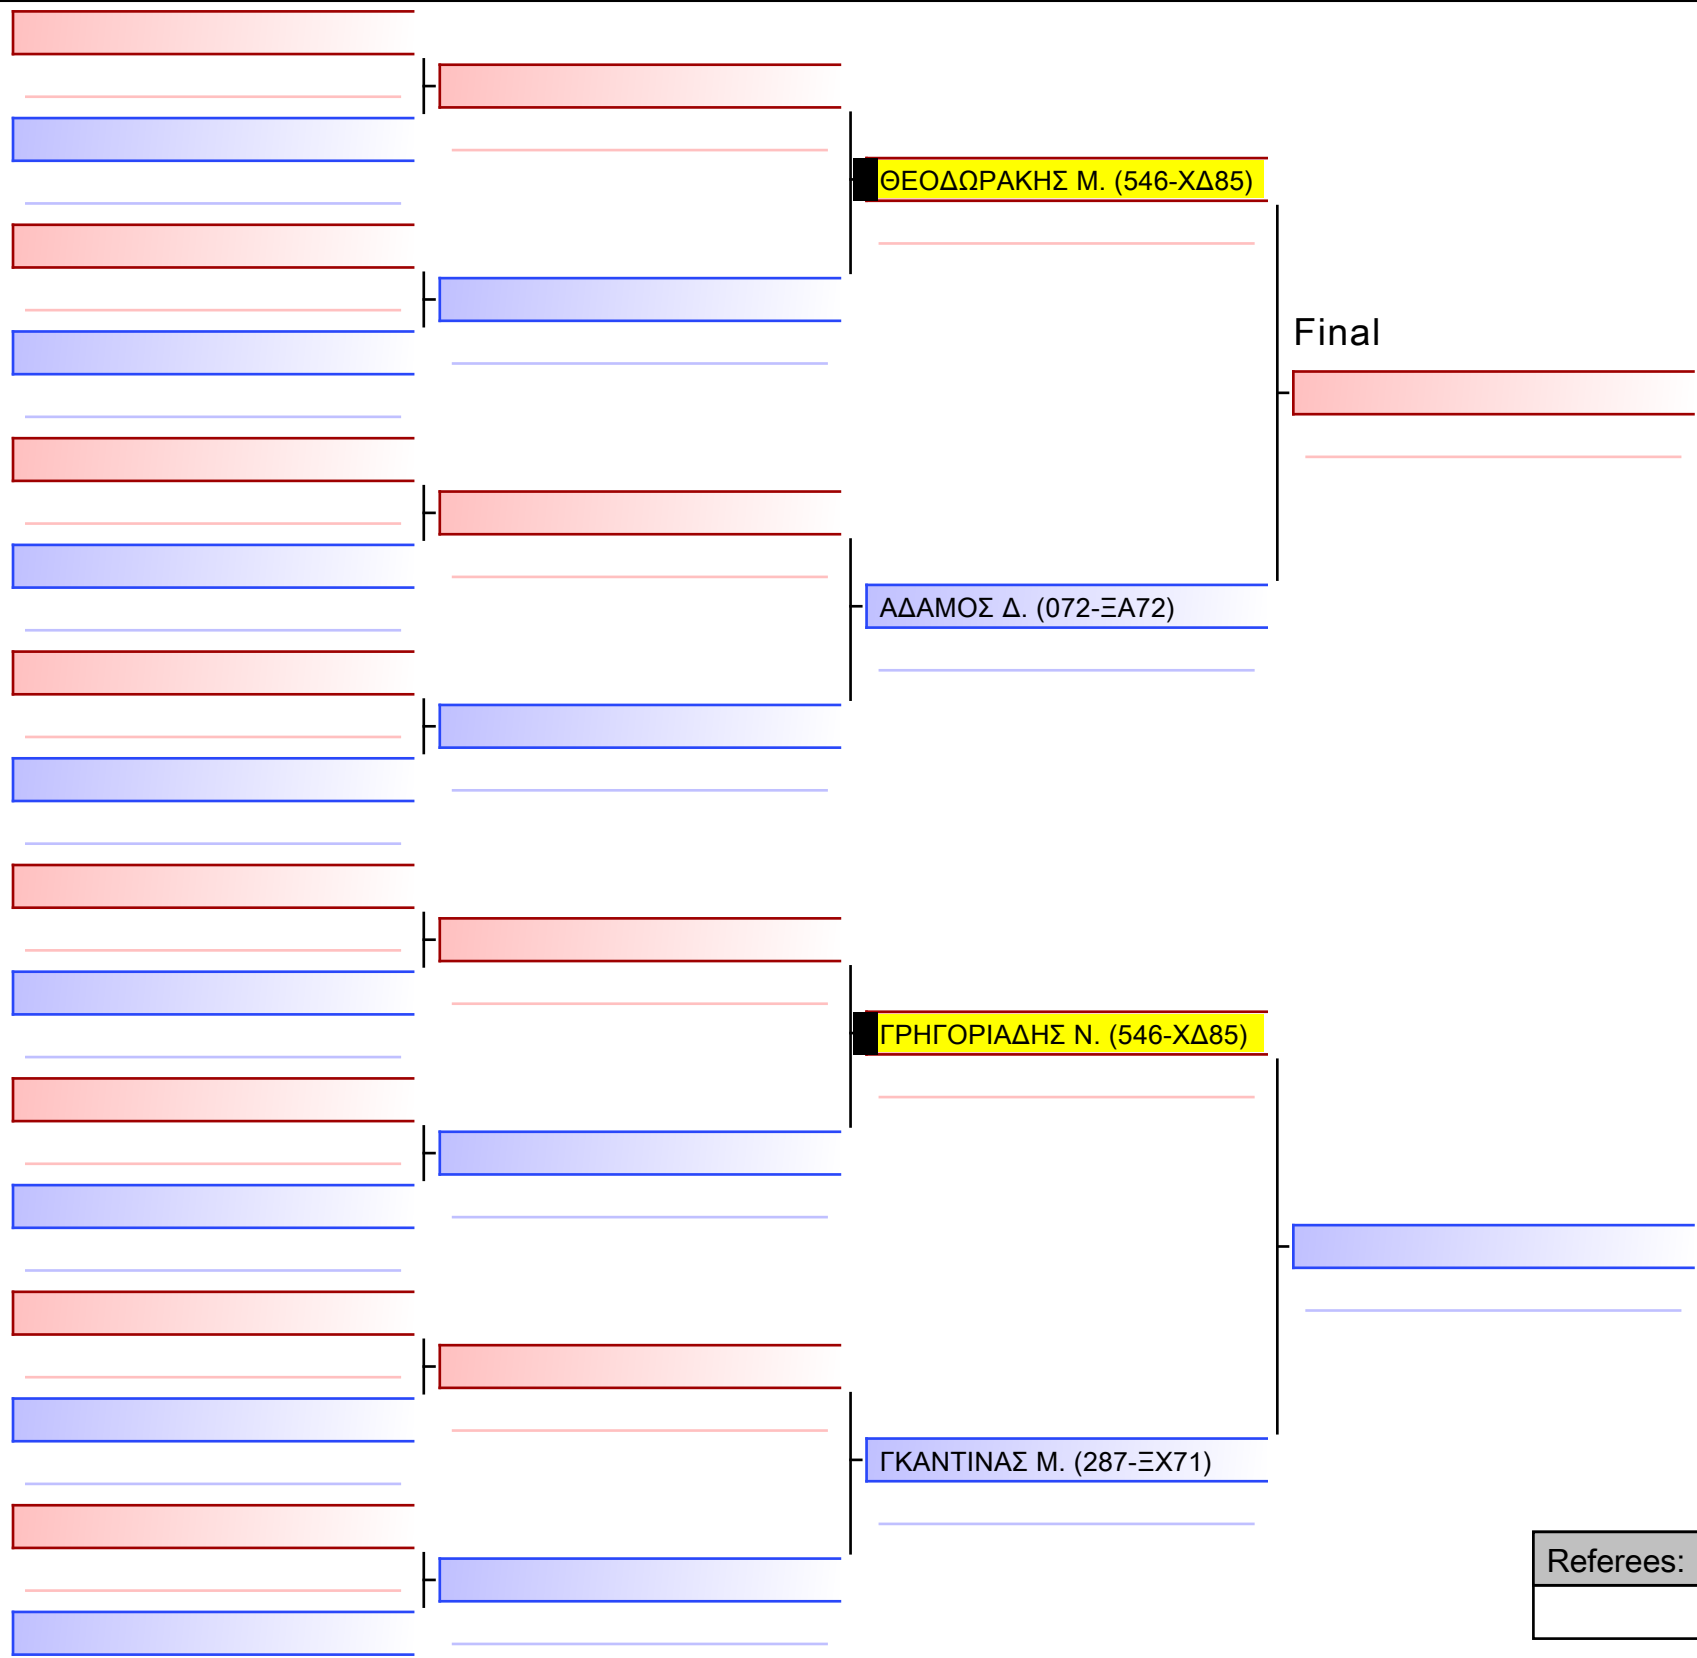

ΘΕΟΔΩΡΑΚΗΣ Μ. (546-ΧΔ85)

ΑΔΑΜΟΣ Δ. (072-ΞΑ72)

ΓΡΗΓΟΡΙΑΔΗΣ Ν. (546-ΧΔ85)

ΓΚΑΝΤΙΝΑΣ Μ. (287-ΞΧ71)