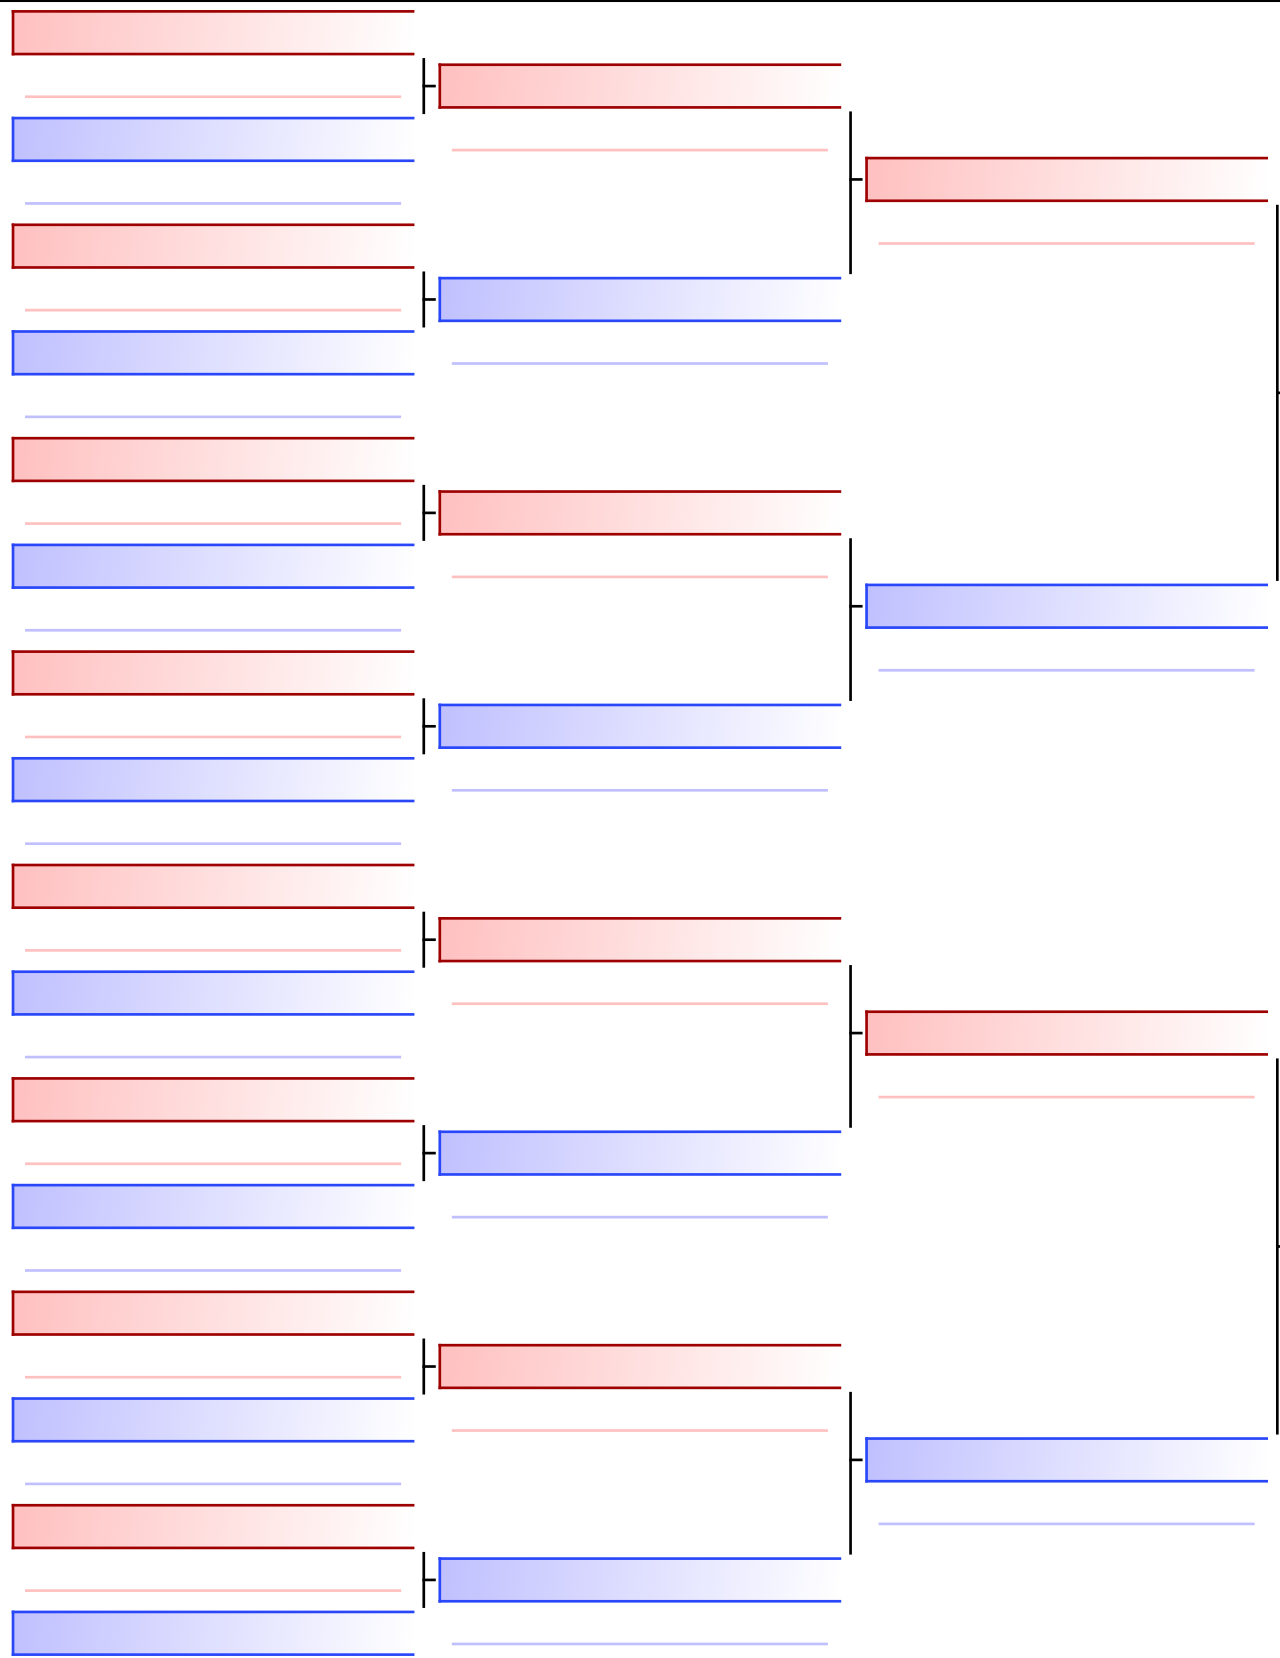

Final

ΓΚΟΥΤΖΟΥΡΕΛΑ Μ. (546-ΧΔ85)

ΠΑΡΑΣΚΕΥΑ Α. (129-ΞΚ99)