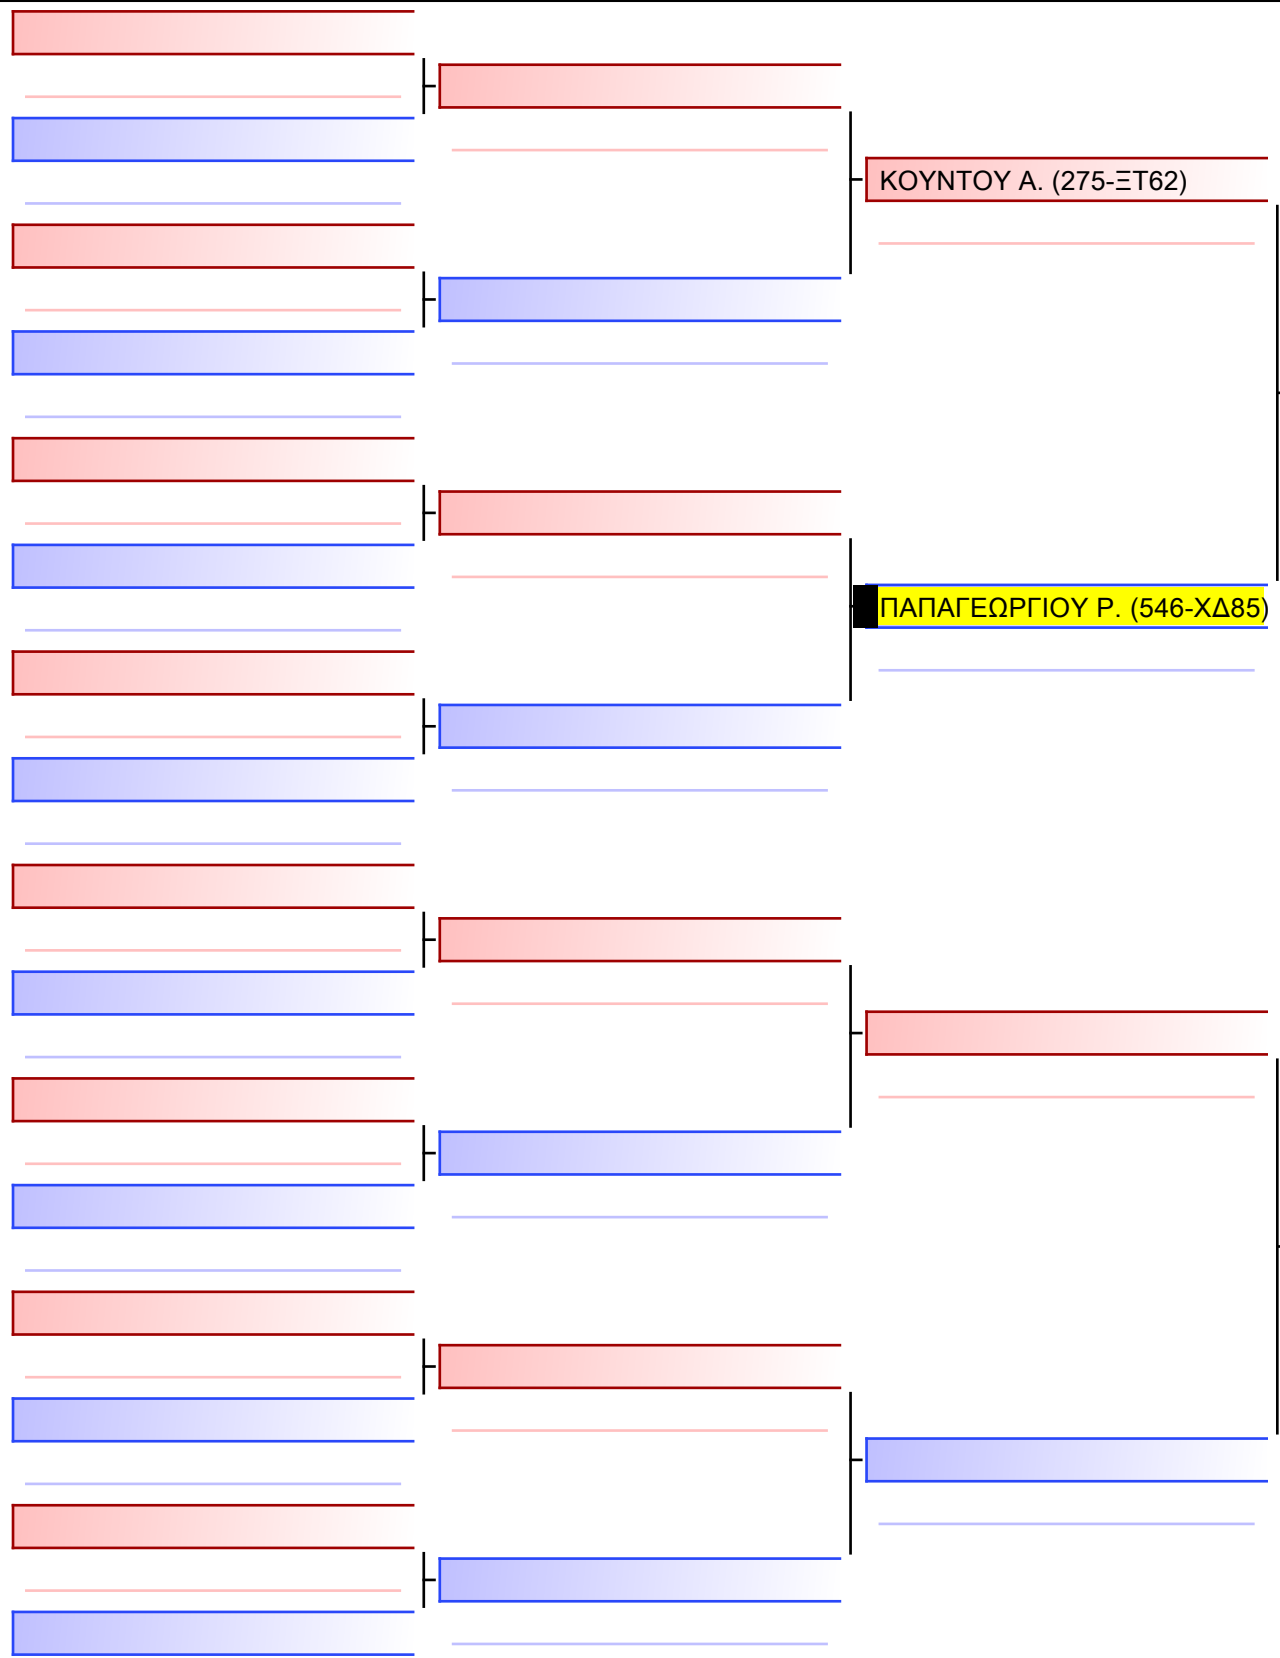

2024-02-18

Tatami  
2 11:20

Pool  
1/1

[Original]

Referees:			

[Original]

Referees:			