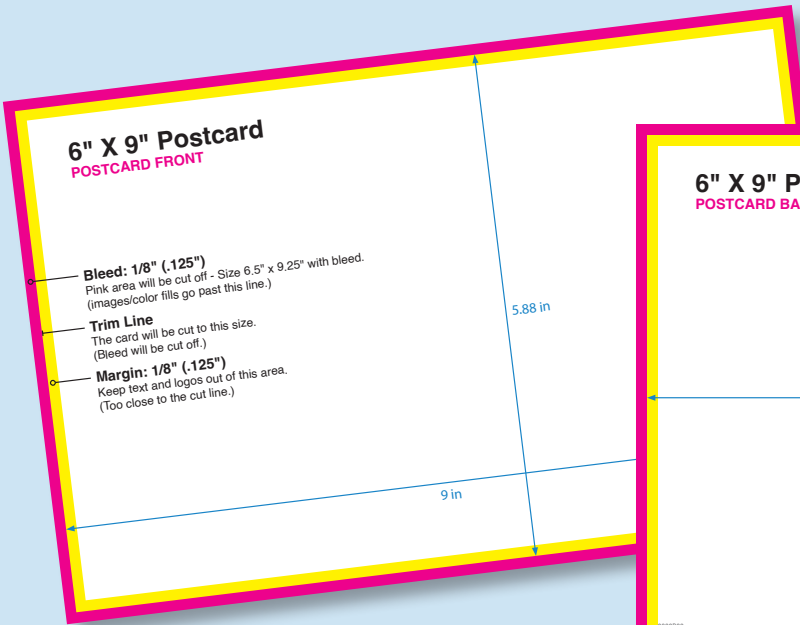

**SUPPLIED CUSTOM TARGET MAIL  
 & STORM POSTCARD ARTWORK**

**6" X 9" TARGET MAIL  
 POSTCARD**

**4" X 6" EMERGENCY  
 STORM DAMAGE  
 POSTCARD**

**Digital Images & logos**

Supplied artwork should feature your own high-quality (high-resolution 300 dpi+) jobsite images and/or properly purchased and licensed stock images. It should not contain any images taken from manufacturers' sites or other websites, which you do not own or have permission to use.

**UNACCEPTABLE FILE FORMATS INCLUDE:**

	FILE TYPE	REASON
✗	GIF	Not enough colors to look good.
✗	PUB	Not a layered/print ready art file.
✗	WPS	Not a layered/print ready art file.
✗	WPD	Not a layered/print ready art file.