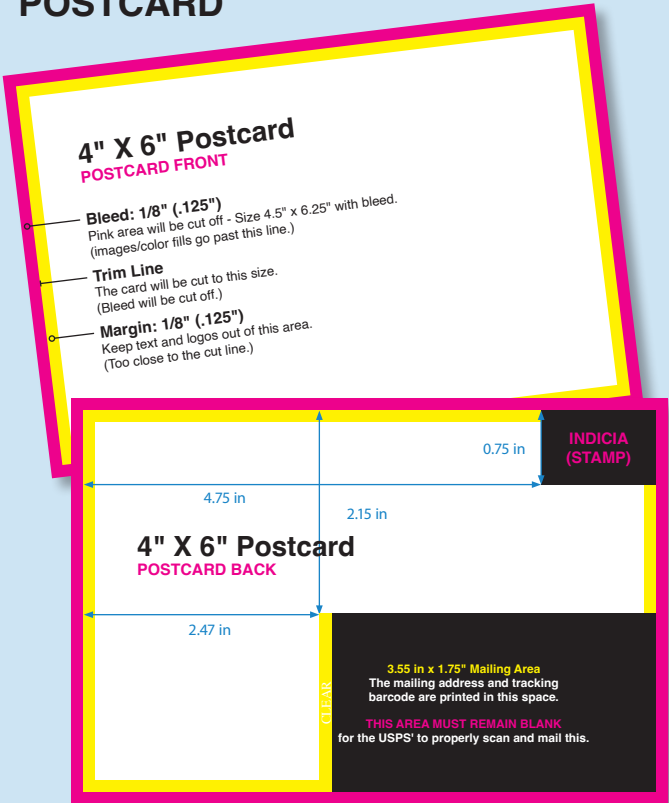

**SUPPLIED CUSTOM TARGET MAIL  
 & STORM POSTCARD ARTWORK**

**6" X 9" TARGET MAIL  
 POSTCARD**

**4" X 6" EMERGENCY  
 STORM DAMAGE  
 POSTCARD**

**Digital Images & logos**

Supplied artwork should feature your own high-quality (high-resolution 300 dpi+) jobsite images and/or properly purchased and licensed stock images. It should not contain any images taken from manufacturers' sites or other websites, which you do not own or have permission to use.

**UNACCEPTABLE FILE FORMATS INCLUDE:**

	FILE TYPE	REASON
✗	GIF	Not enough colors to look good.
✗	PUB	Not a layered/print ready art file.
✗	WPS	Not a layered/print ready art file.
✗	WPD	Not a layered/print ready art file.