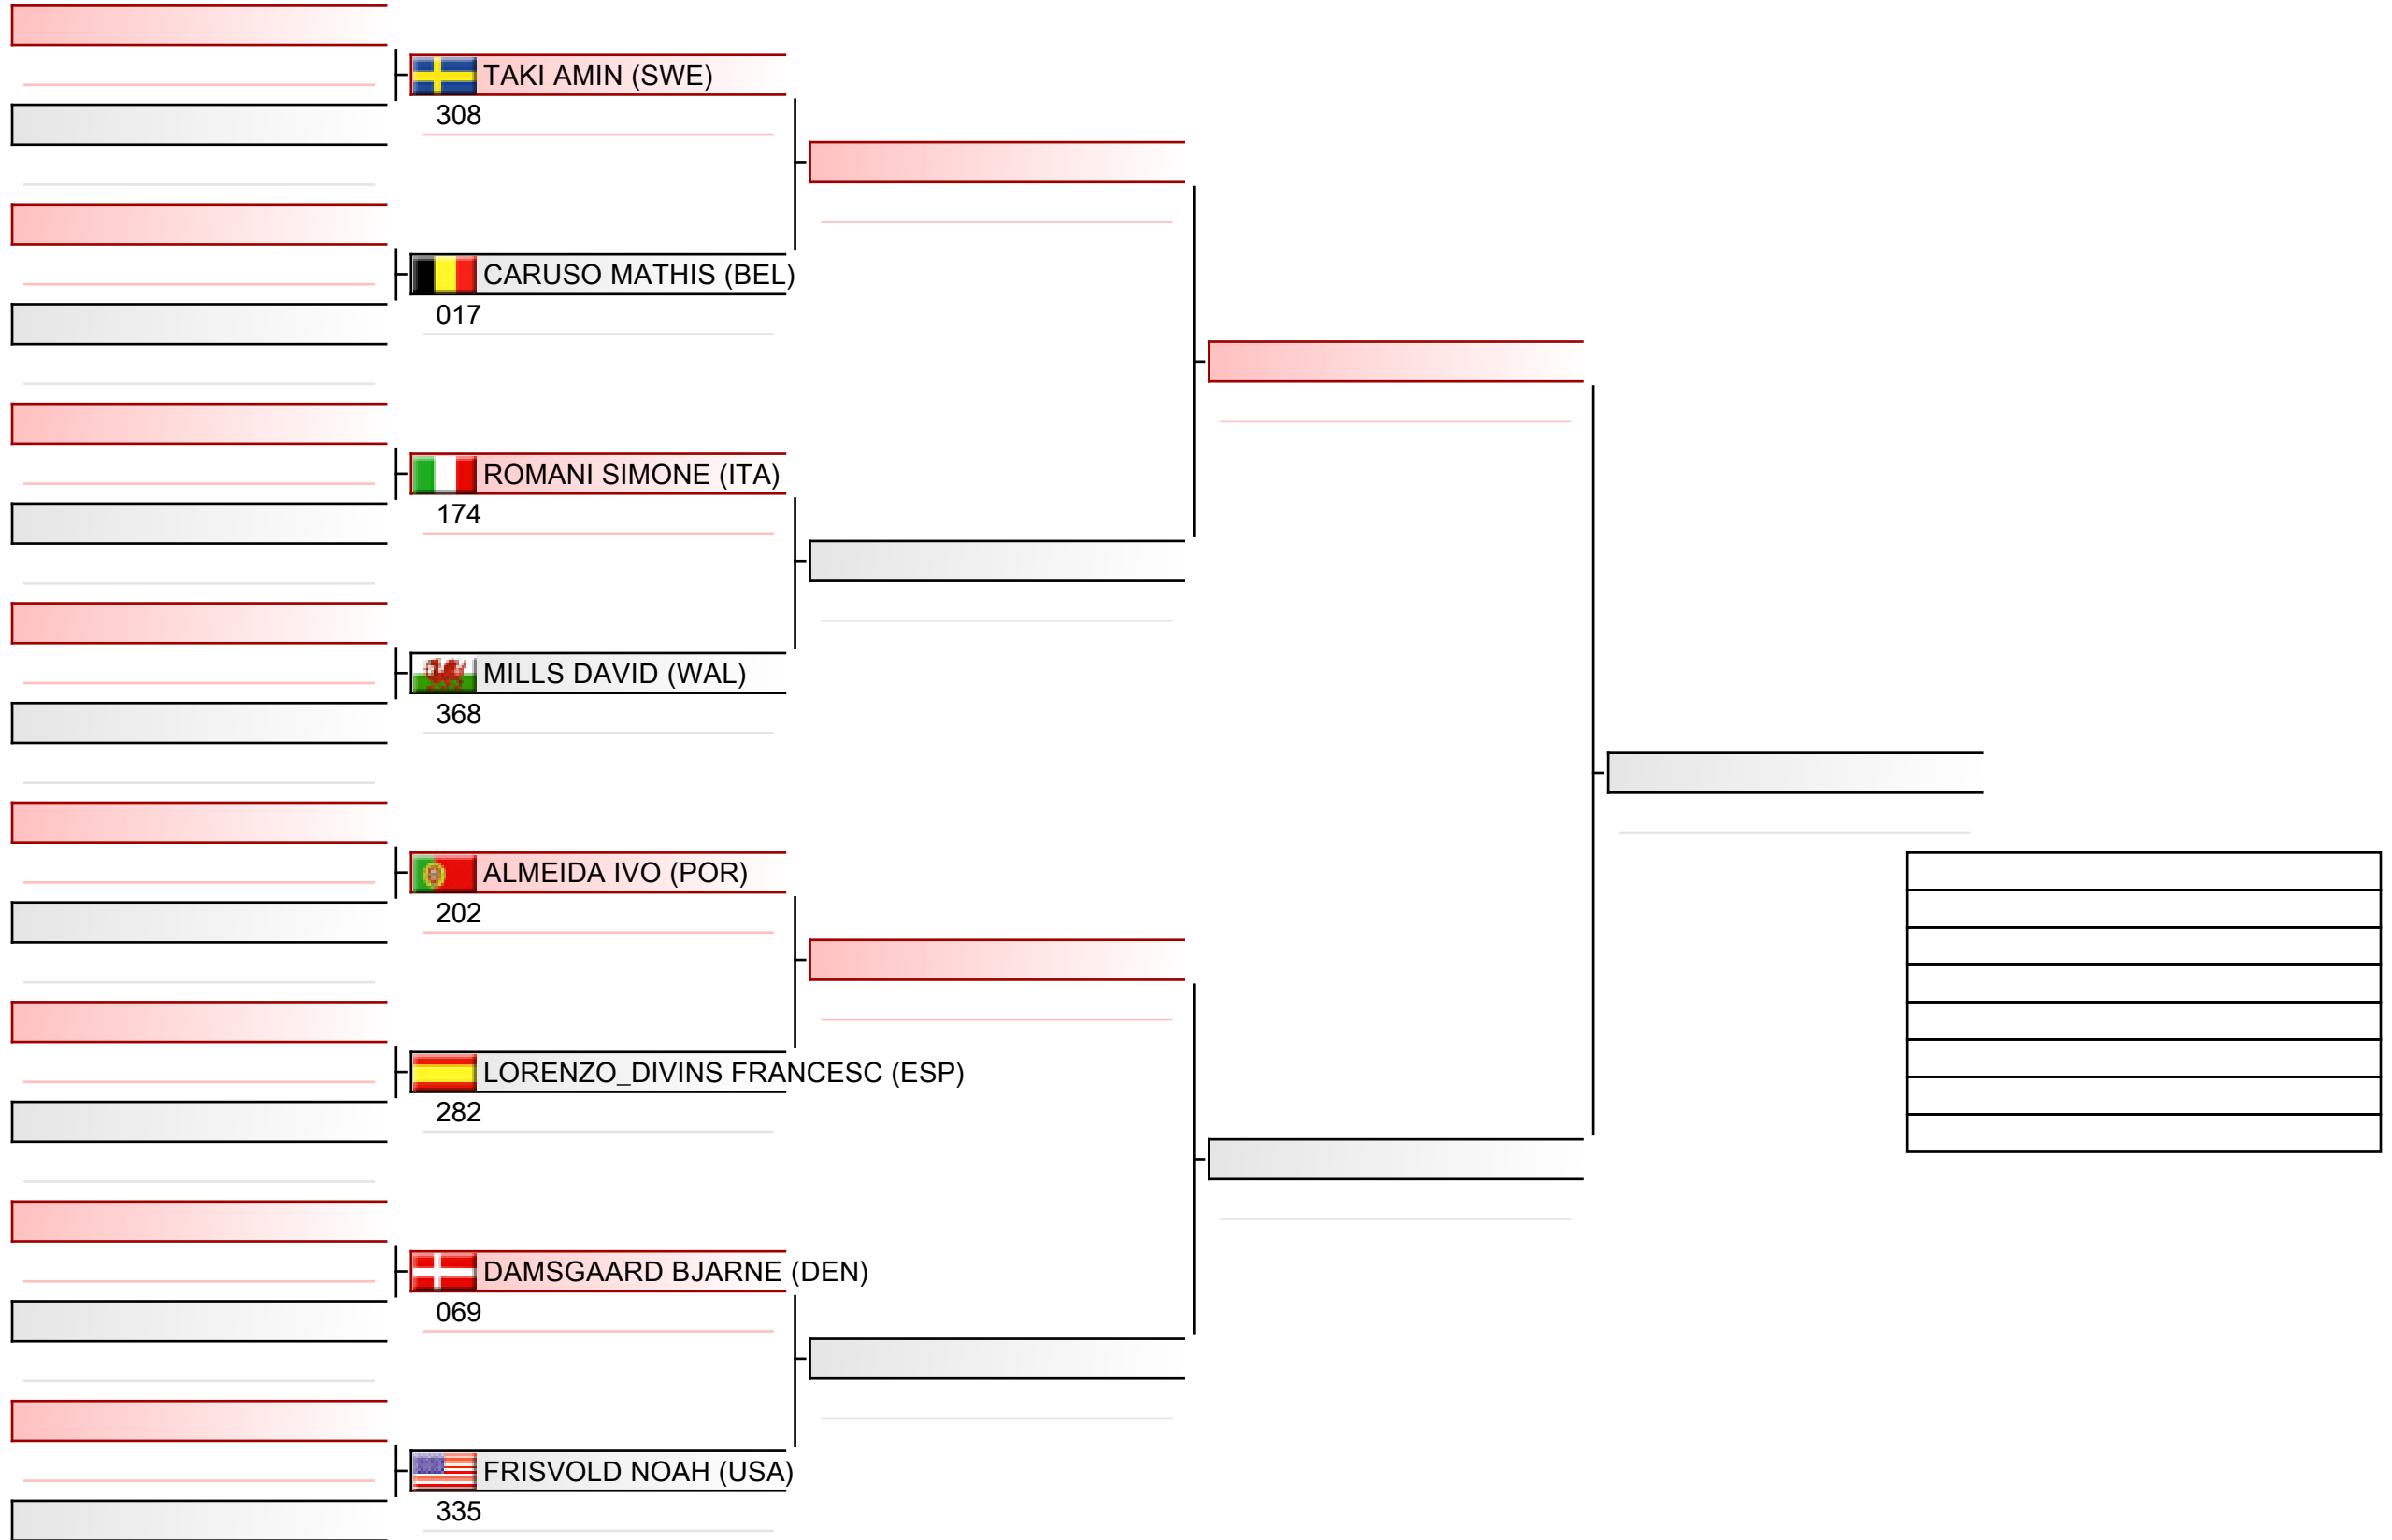

Pool
3/8

Senior men individual kumite

WSKA World Shotokan Karate-do Championships 2022, Kings Dock, Port of Liverpool, 16 Monarchs Quay, Liverpool L3 4FP, Vereinigtes Königreich, ENG

Tatami
6 11:50

Pool
4/8