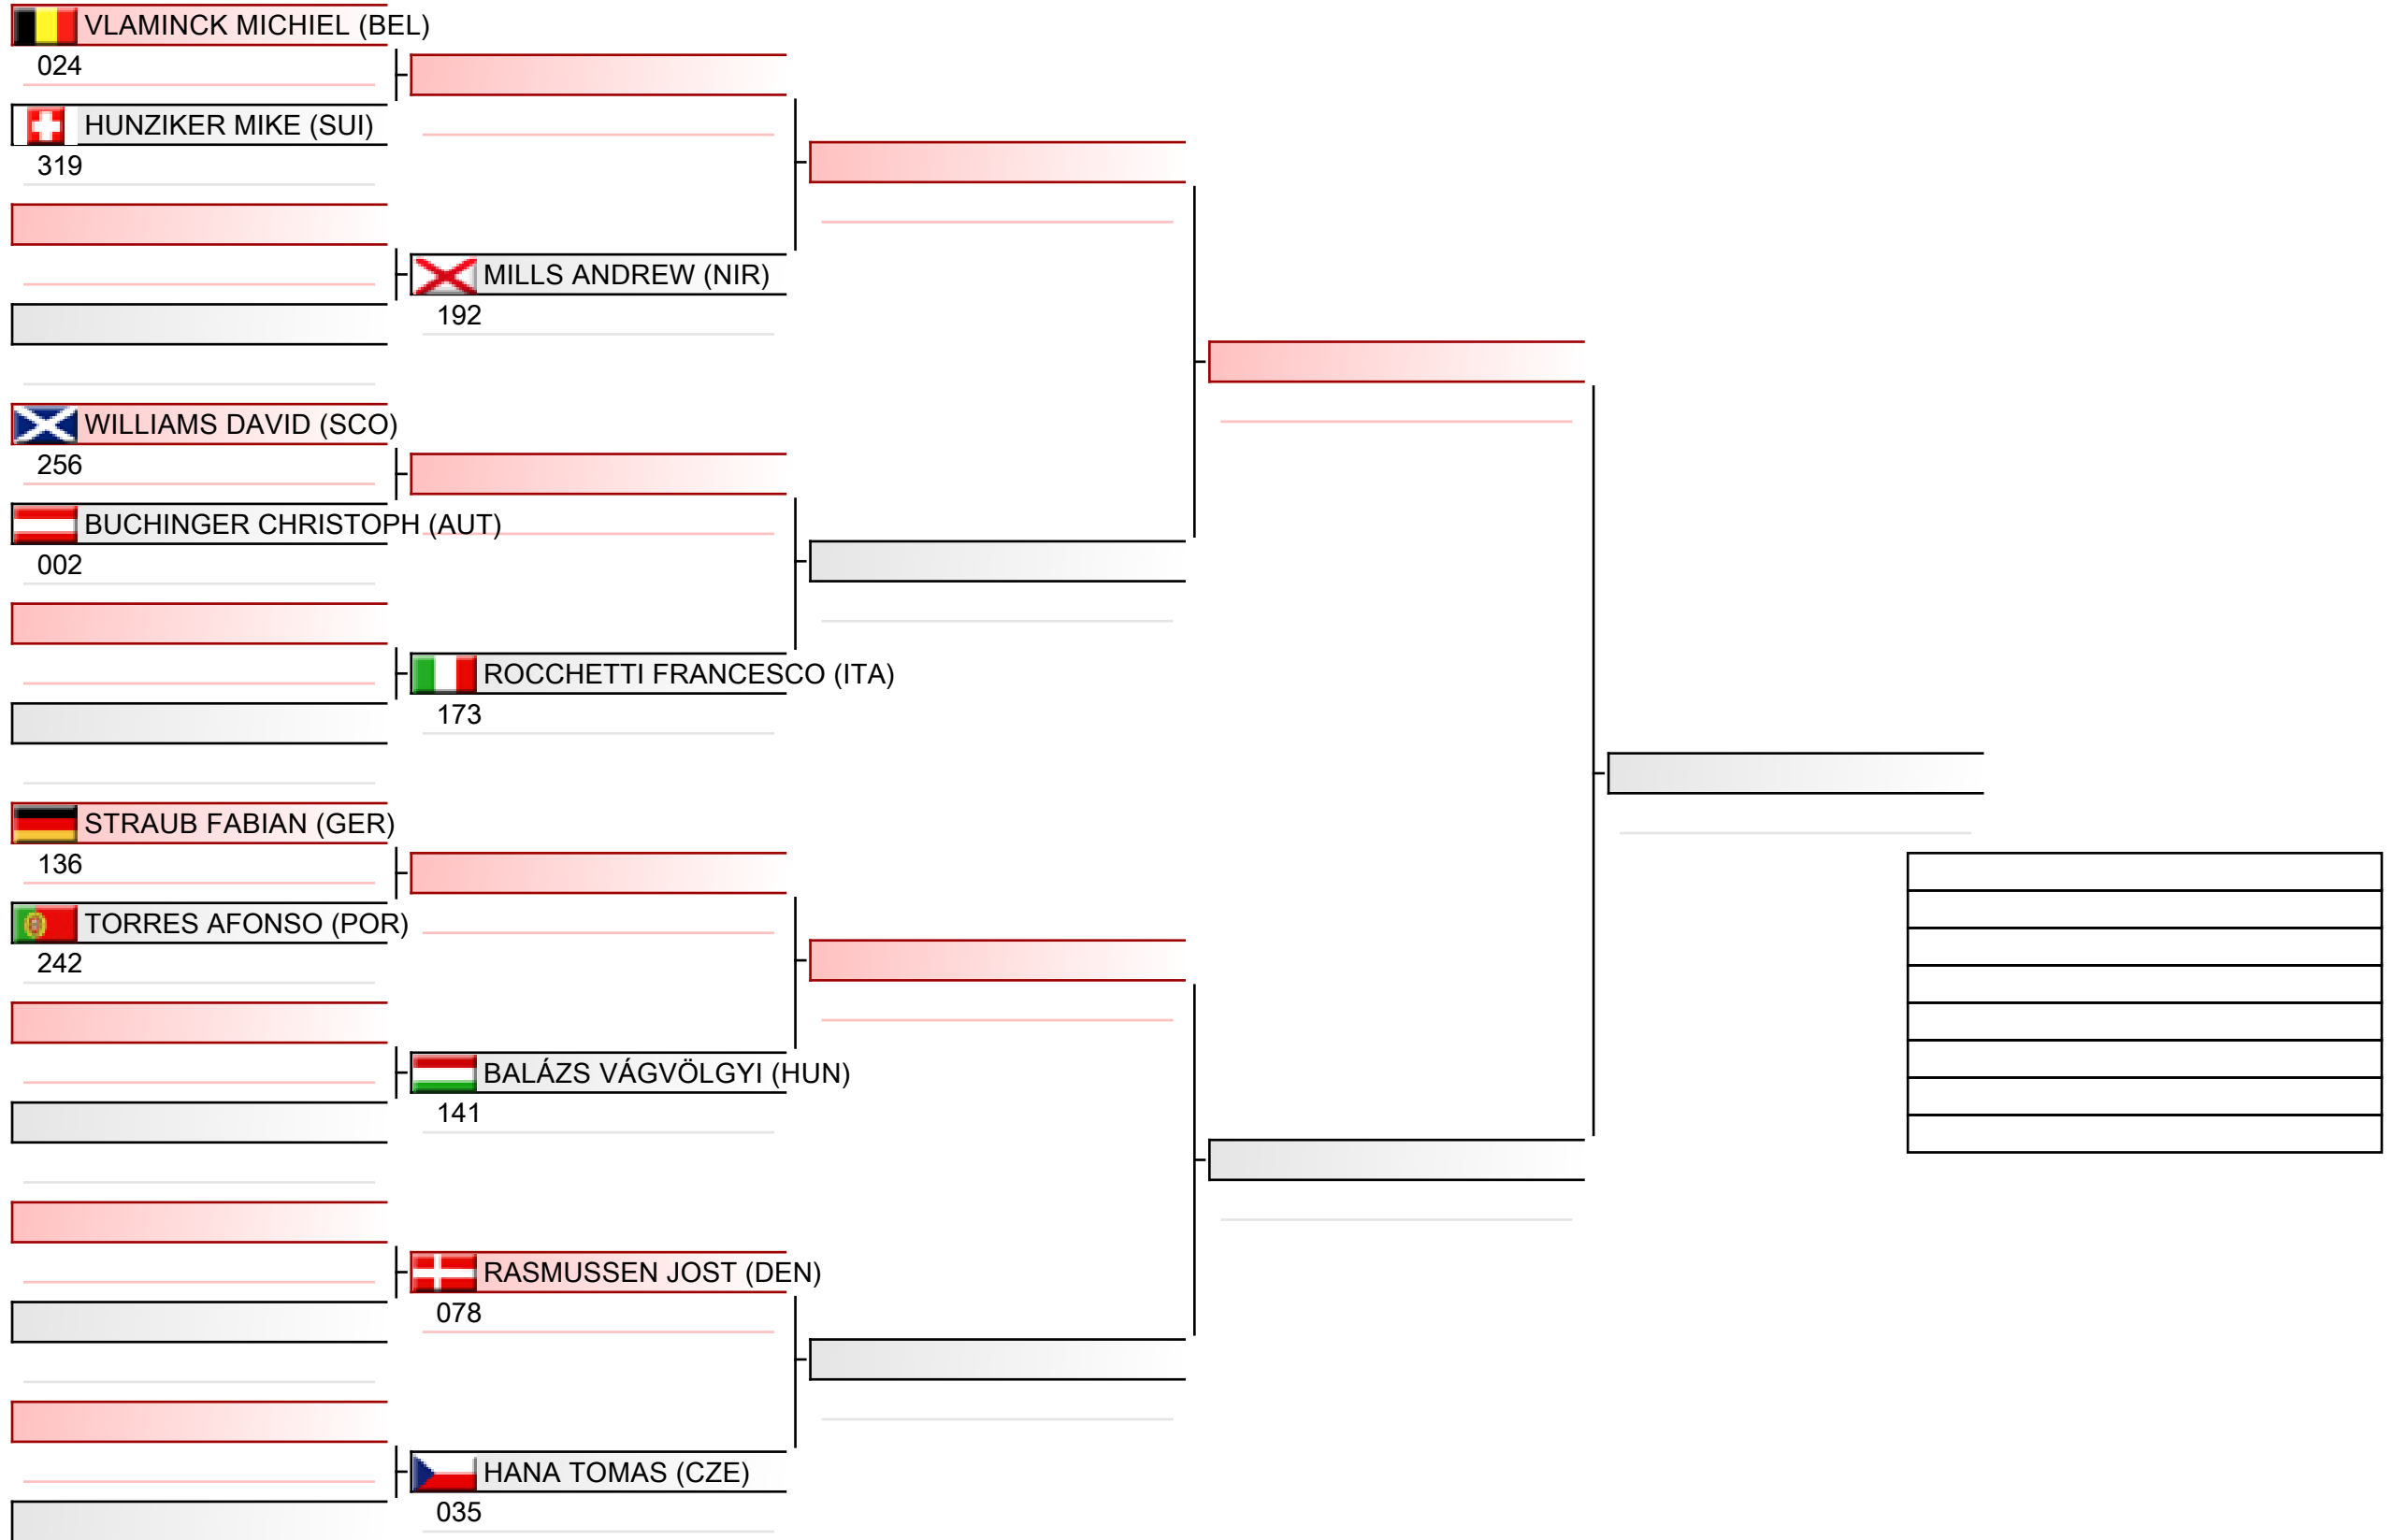

Senior men individual kata

WSKA World Shotokan Karate-do Championships 2022, Kings Dock, Port of Liverpool, 16 Monarchs Quay, Liverpool L3 4FP, Vereinigtes Königreich, ENG

Tatami
1 10:10

Pool
1/4