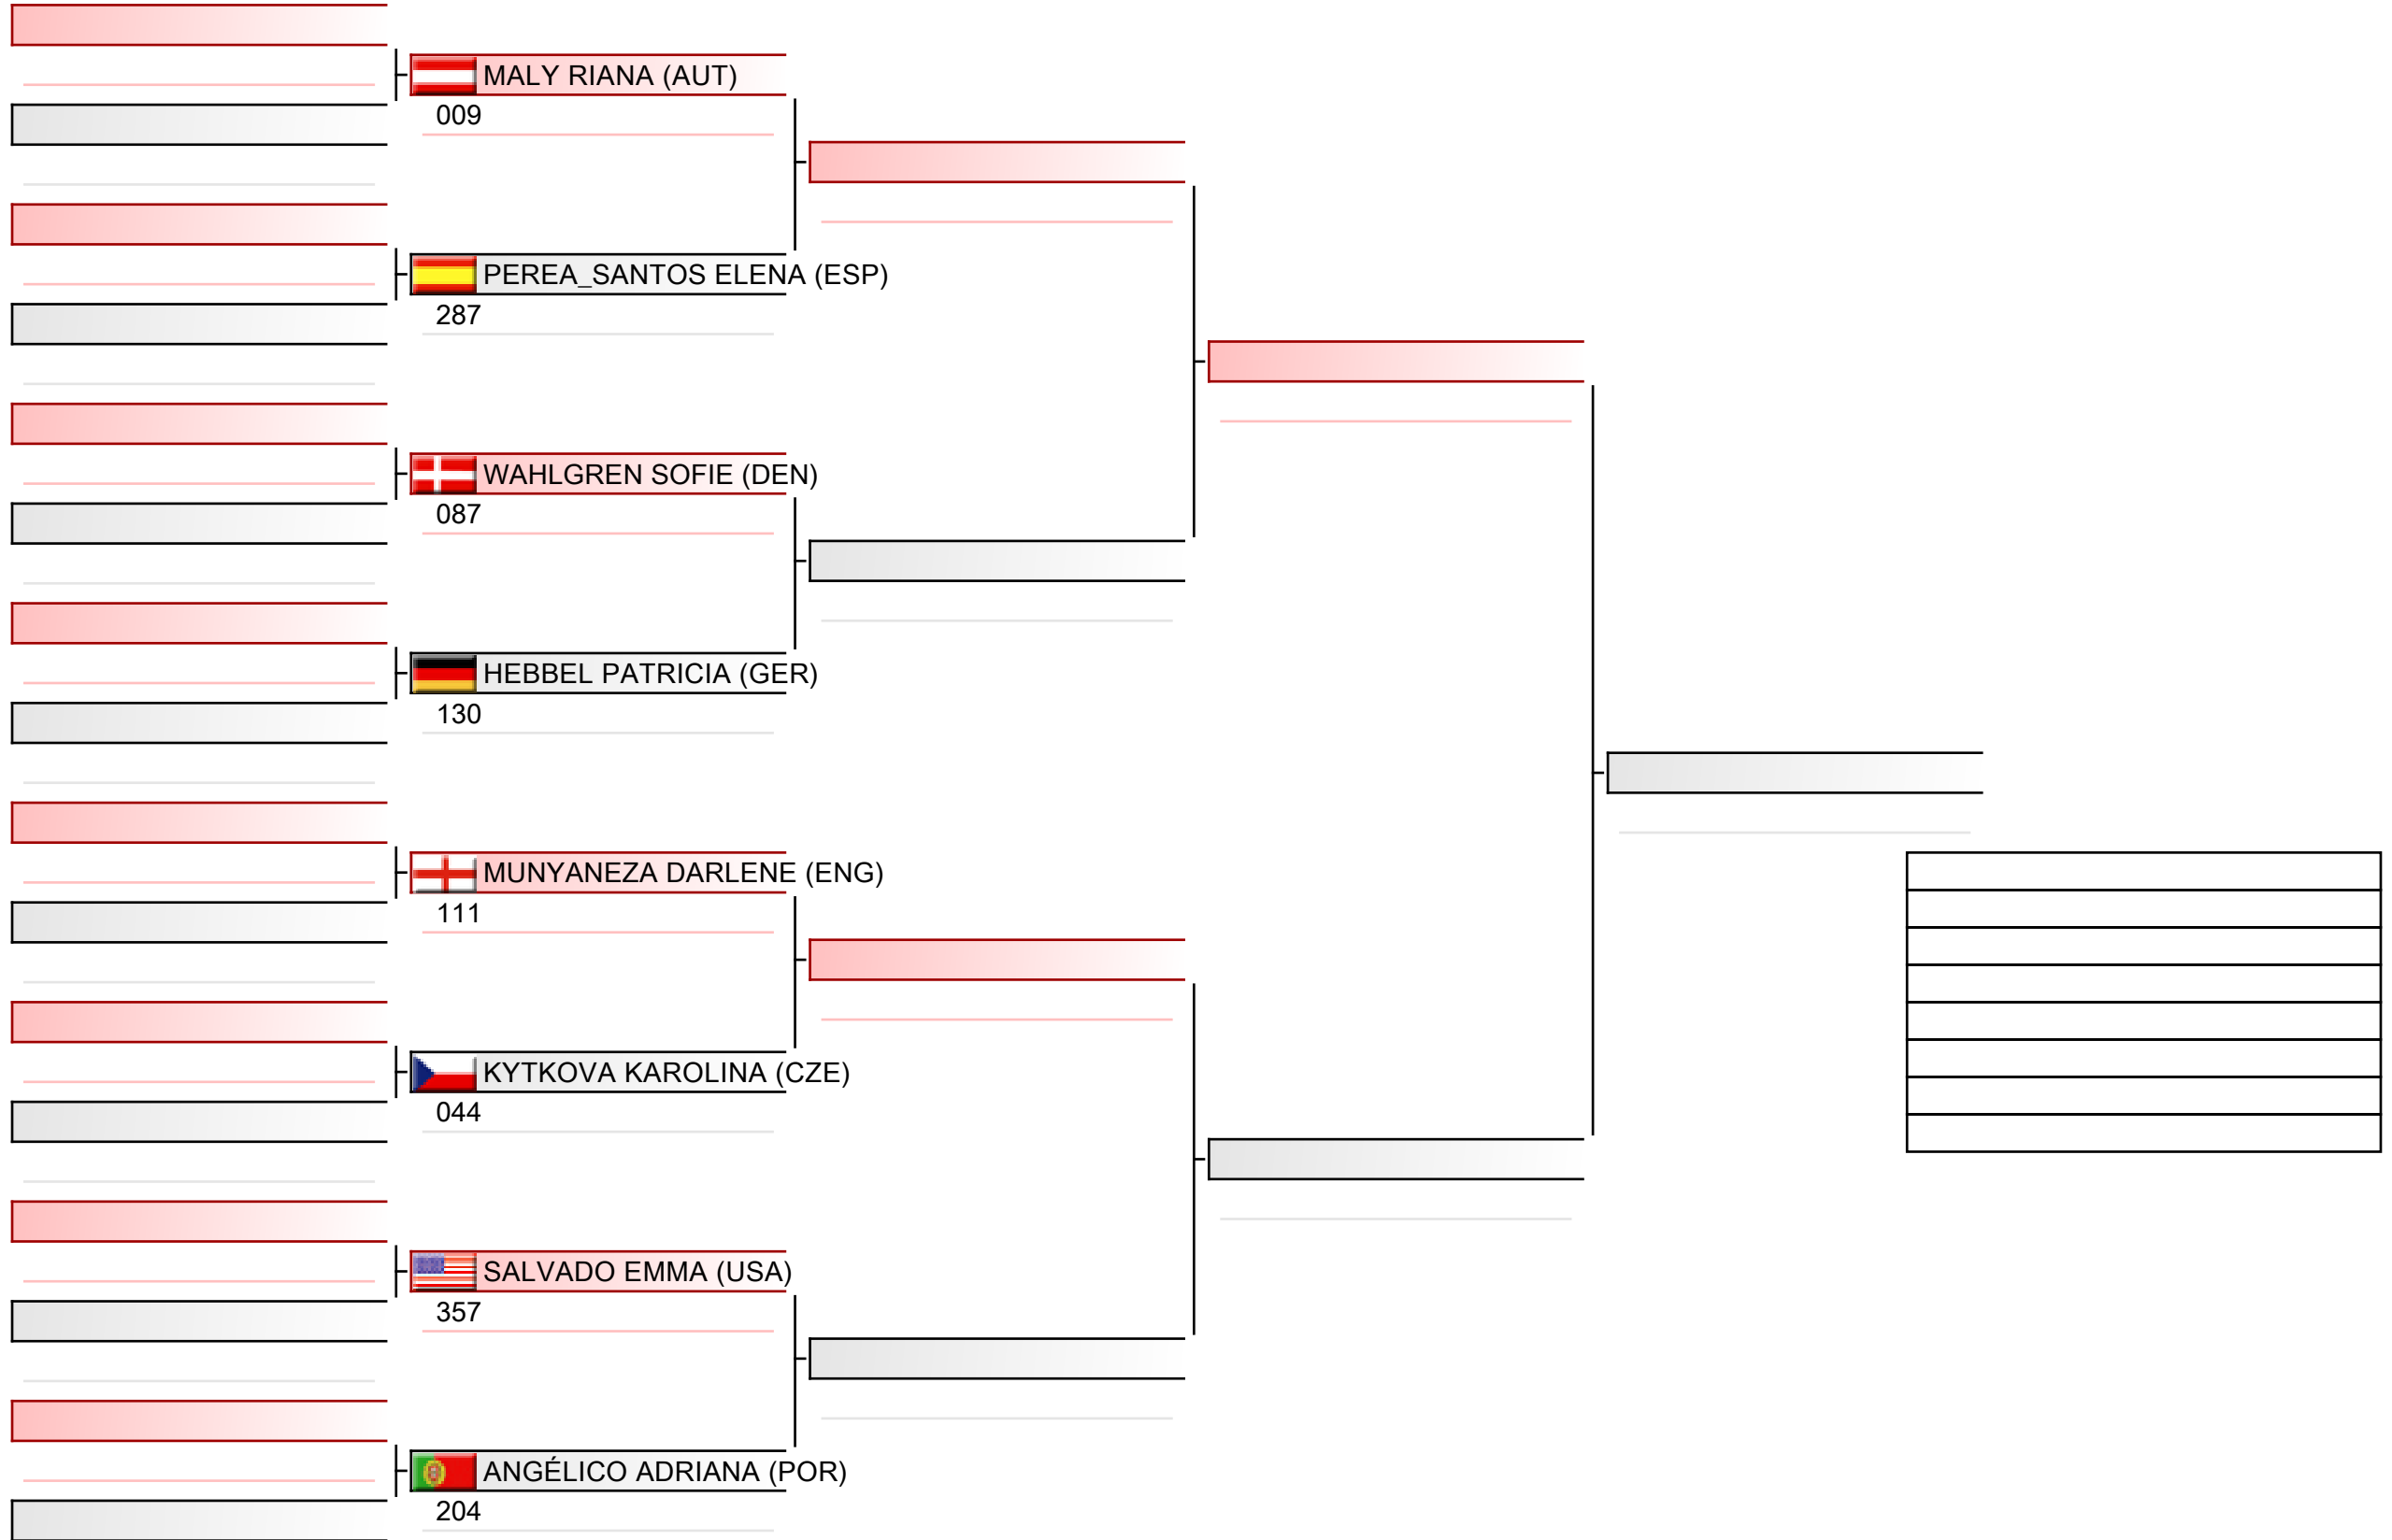

Cadet ladies individual kata

WSKA World Shotokan Karate-do Championships 2022, Kings Dock, Port of Liverpool, 16 Monarchs Quay, Liverpool L3 4FP, Vereinigtes Königreich, ENG

Tatami
4 09:45

Pool
4/4