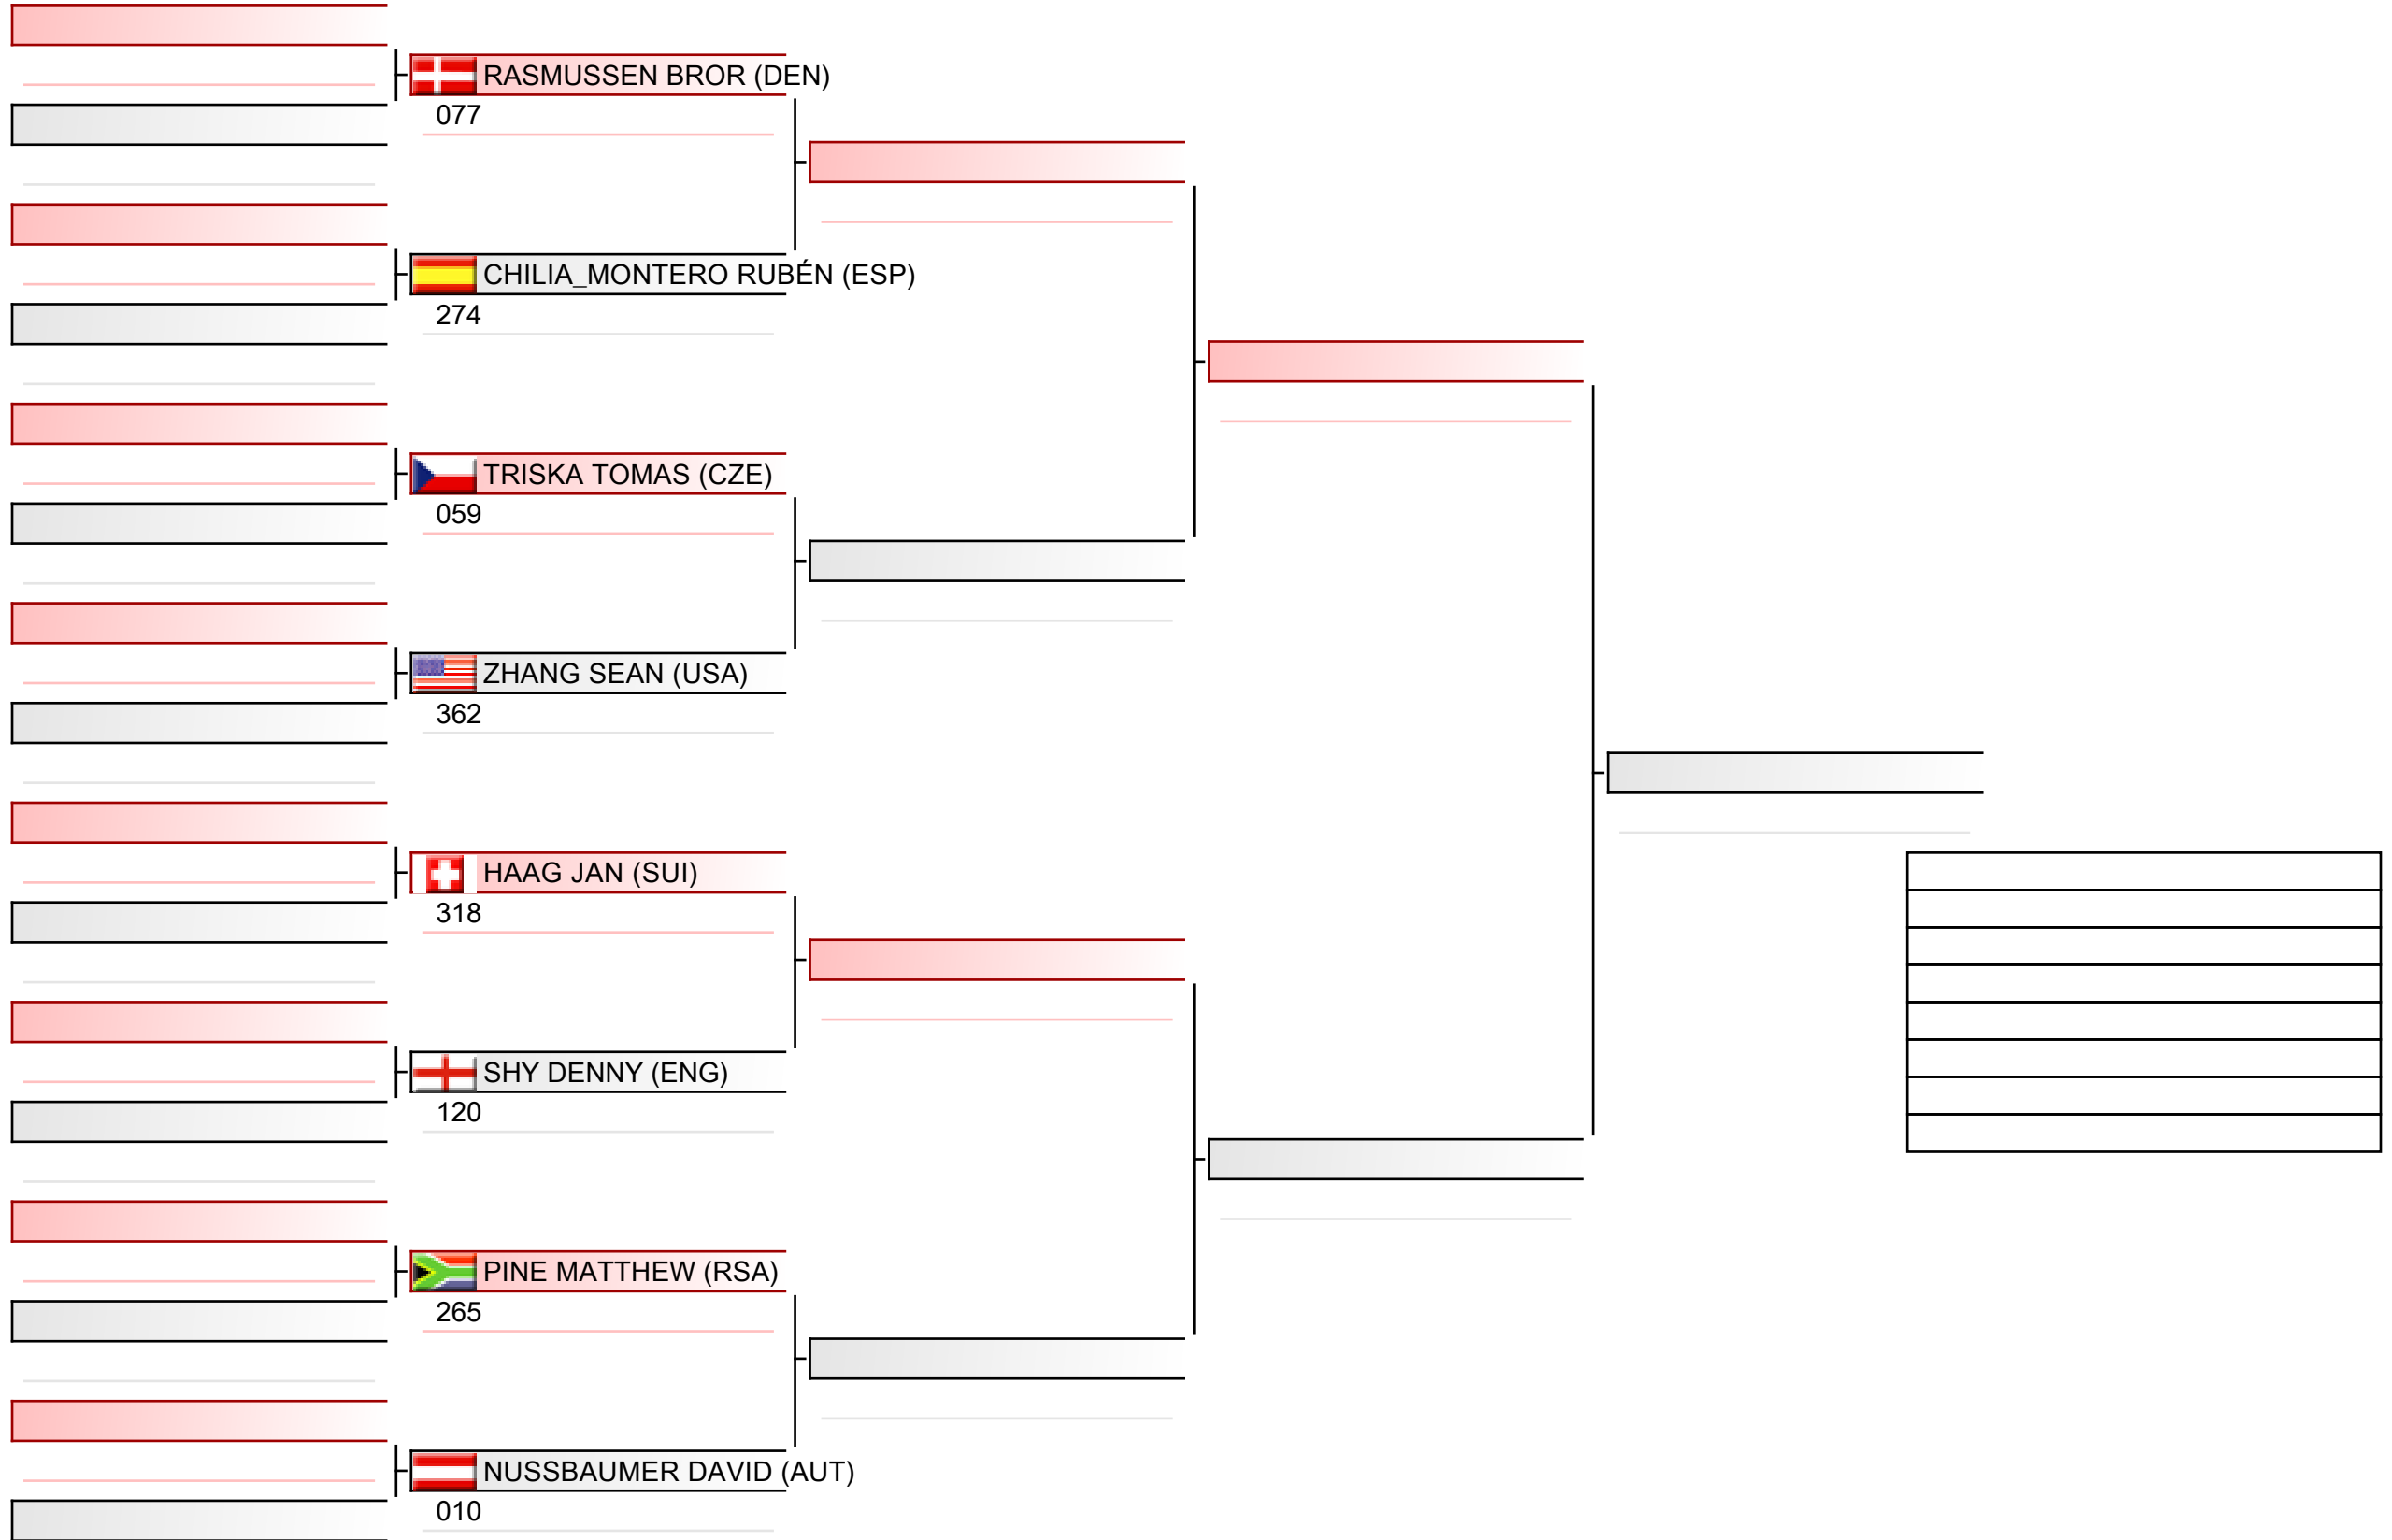

Cadet men individual kata

WSKA World Shotokan Karate-do Championships 2022, Kings Dock, Port of Liverpool, 16 Monarchs Quay, Liverpool L3 4FP, Vereinigtes Königreich, ENG

Tatami
6 09:05

Pool
4/4