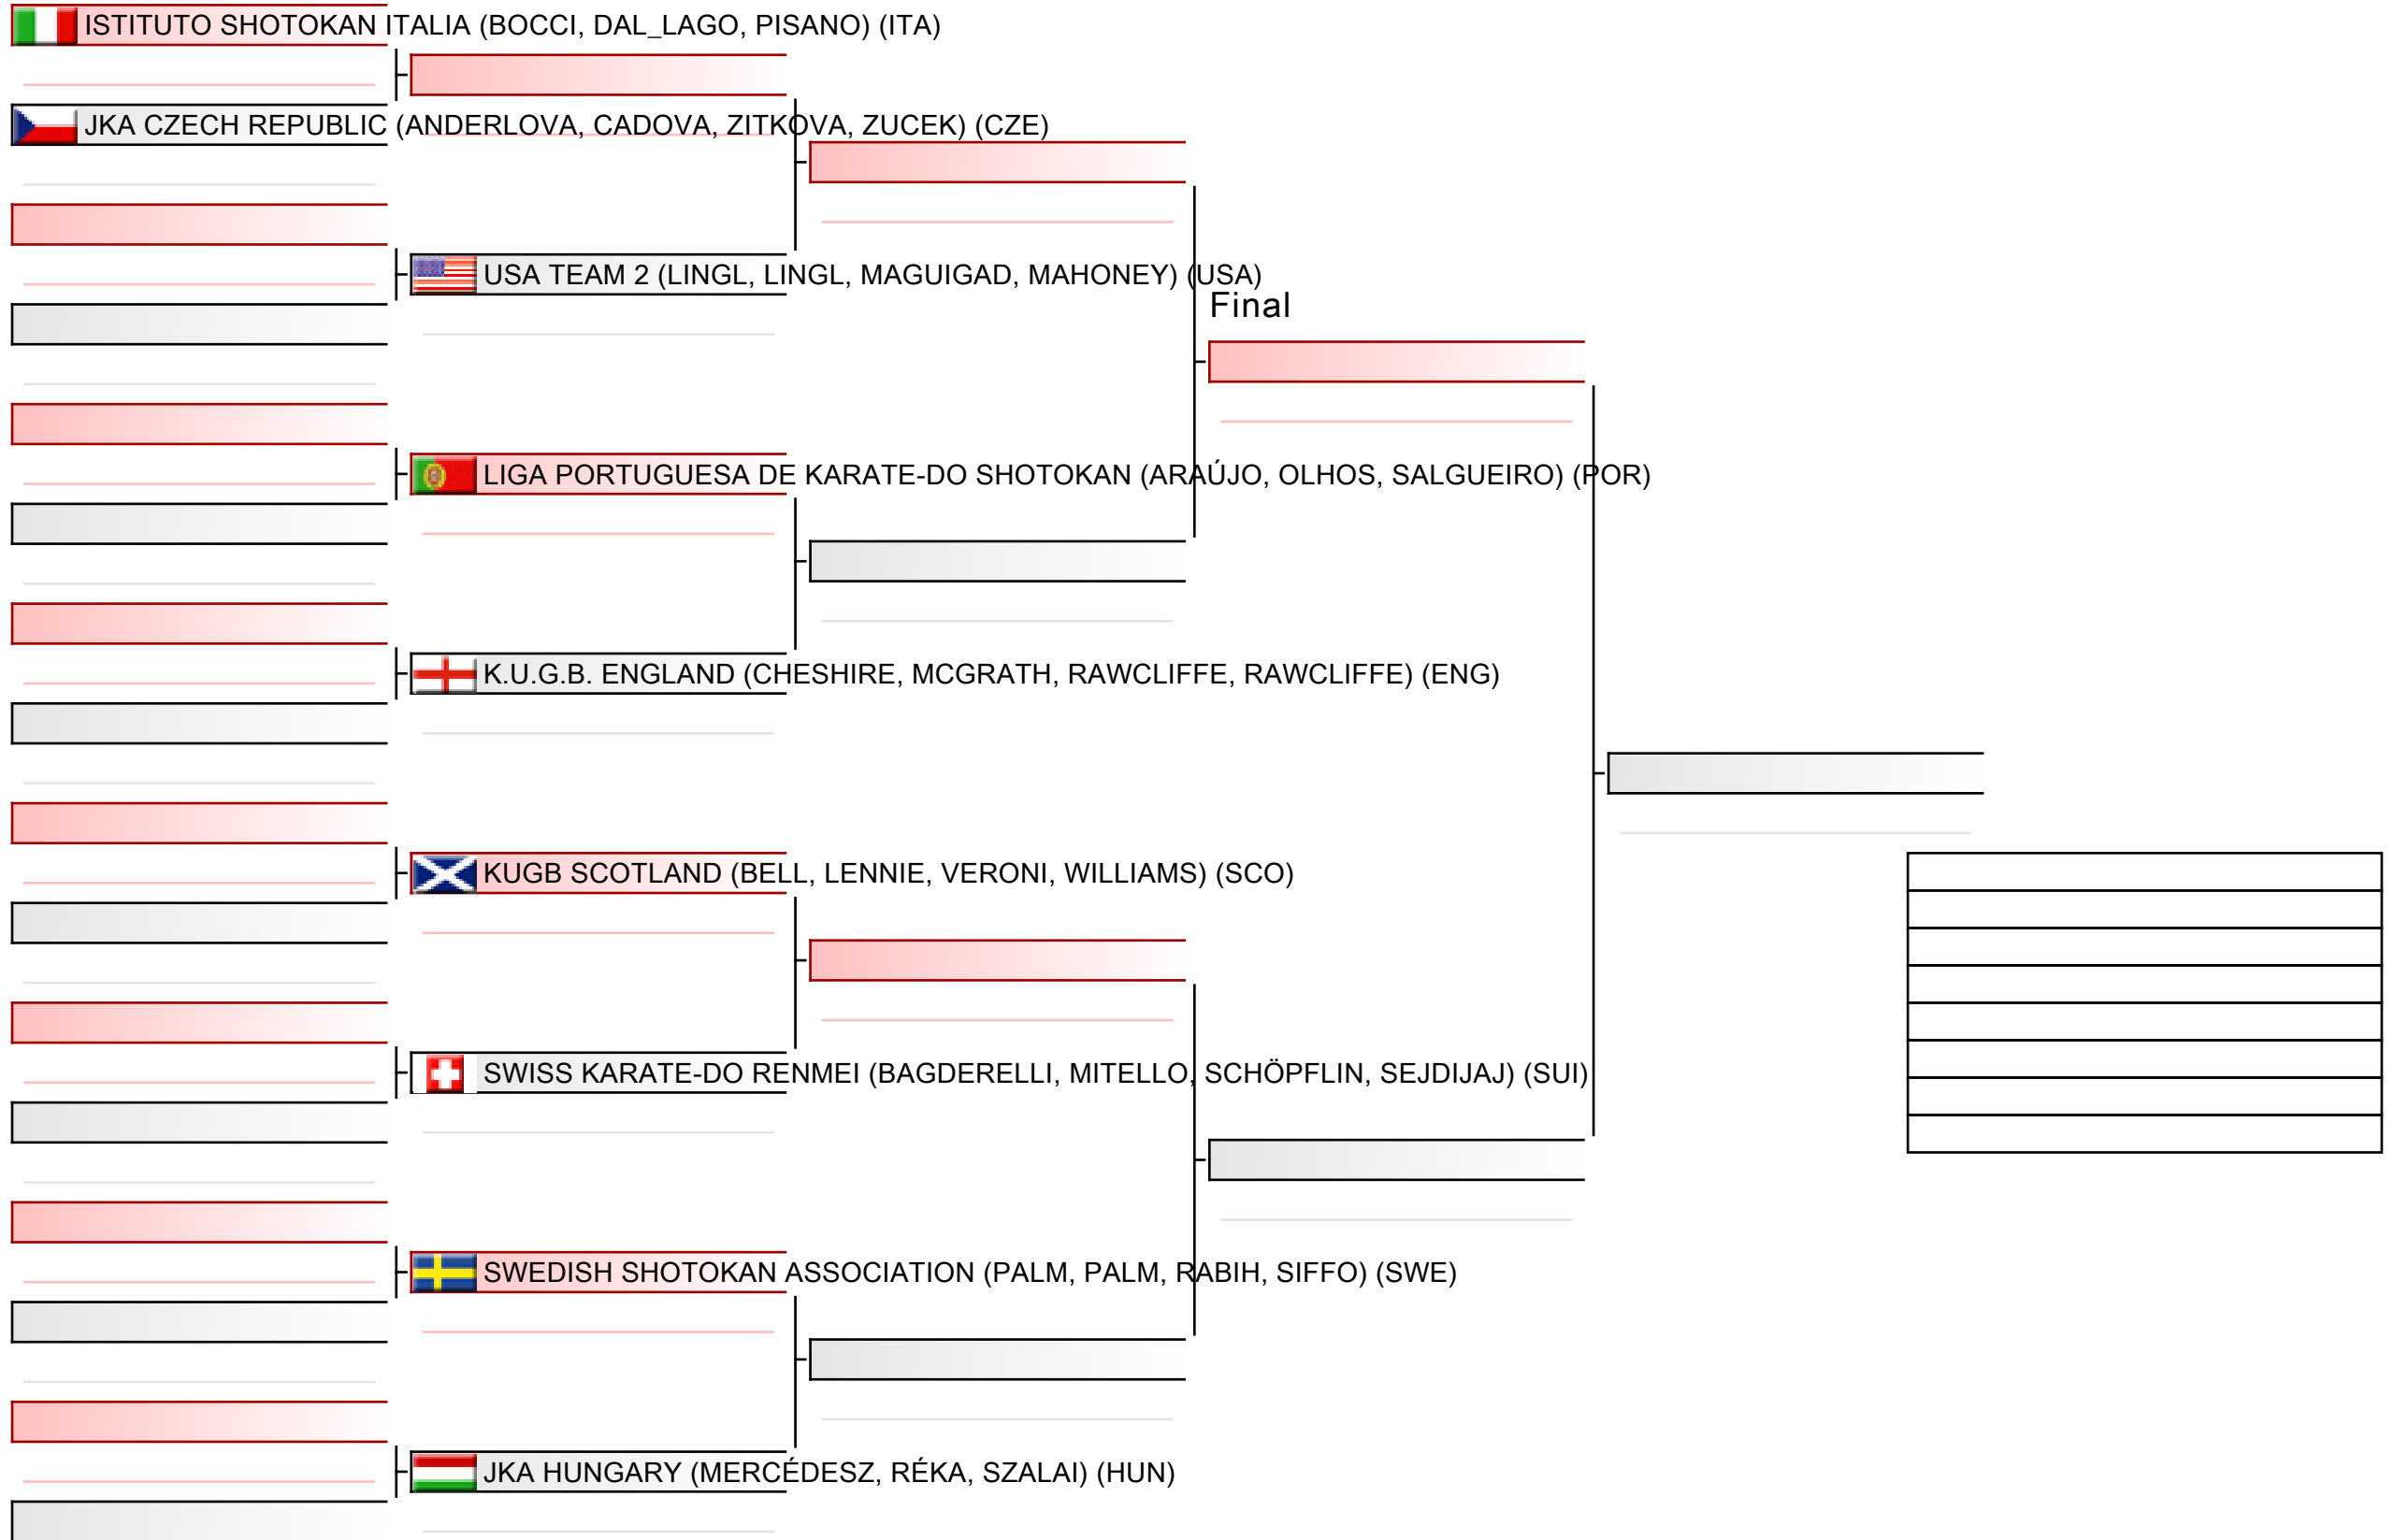

Senior ladies team kumite

WSKA World Shotokan Karate-do Championships 2022, Kings Dock, Port of Liverpool, 16 Monarchs Quay, Liverpool L3 4FP, Vereinigtes Königreich, ENG

Tatami
1 14:10

Pool
1/1