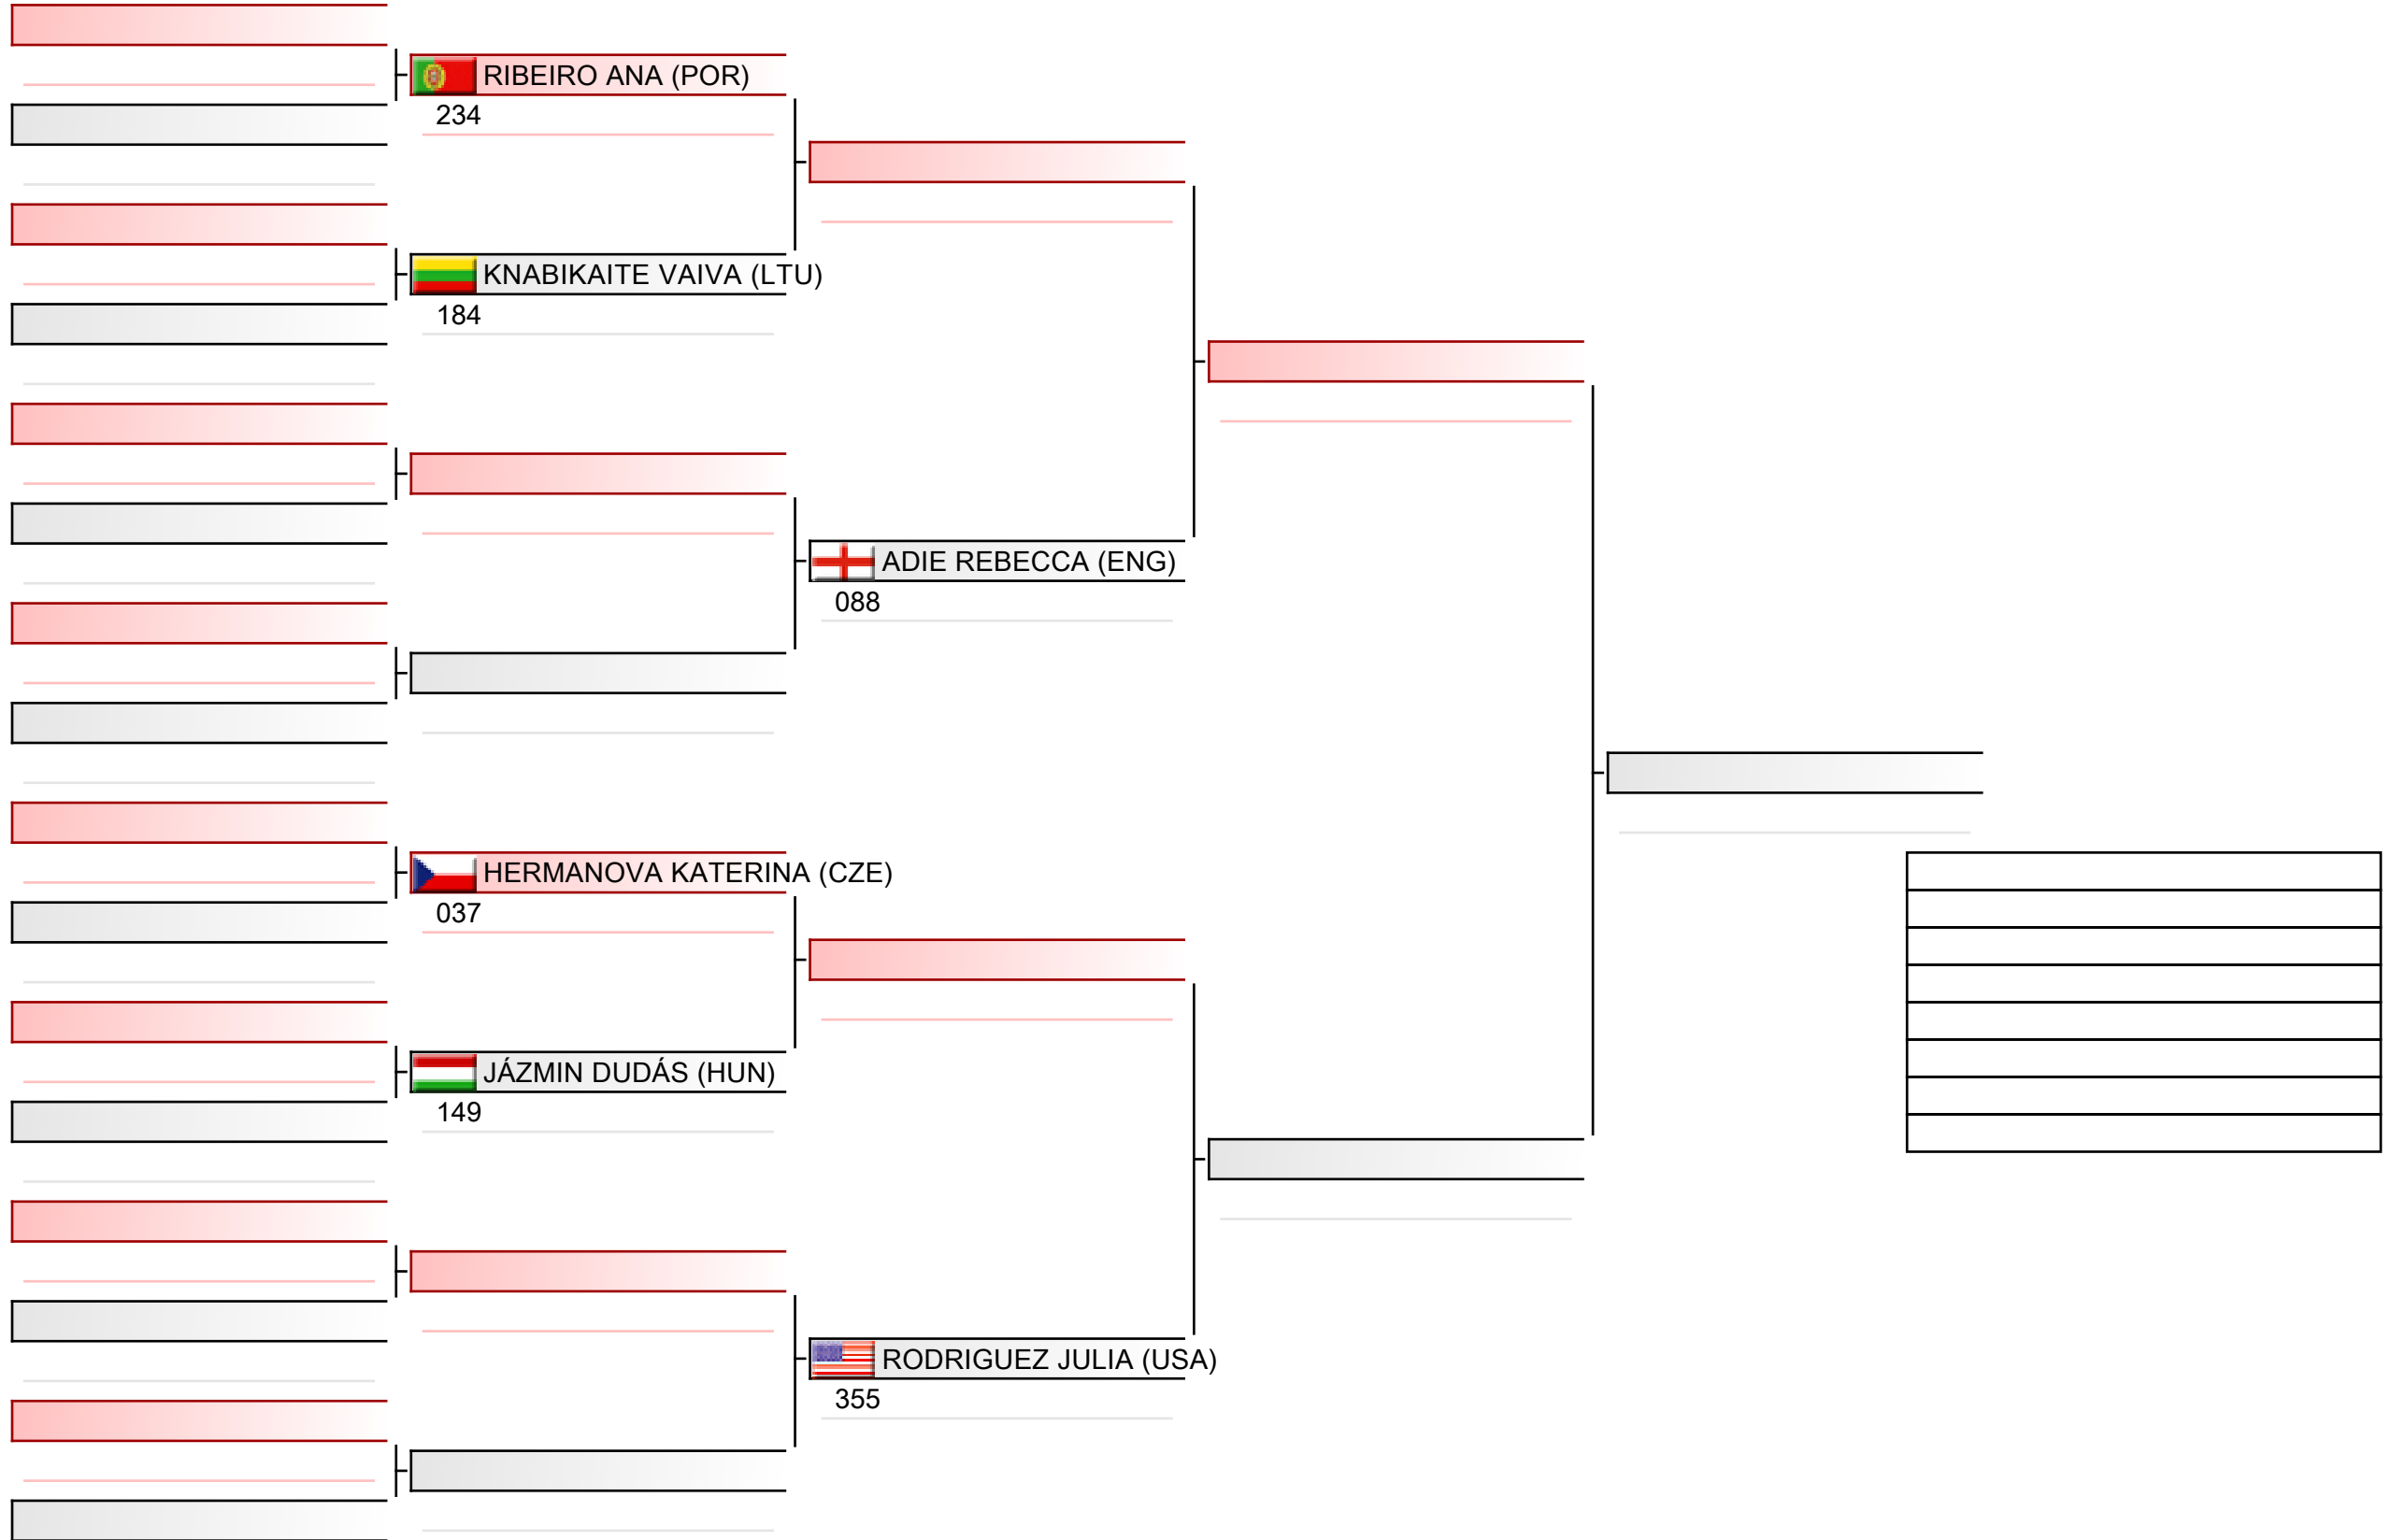

Cadet ladies individual kumite

WSKA World Shotokan Karate-do Championships 2022, Kings Dock, Port of Liverpool, 16 Monarchs Quay, Liverpool L3 4FP, Vereinigtes Königreich, ENG

Tatami
2 11:40

Pool
4/4