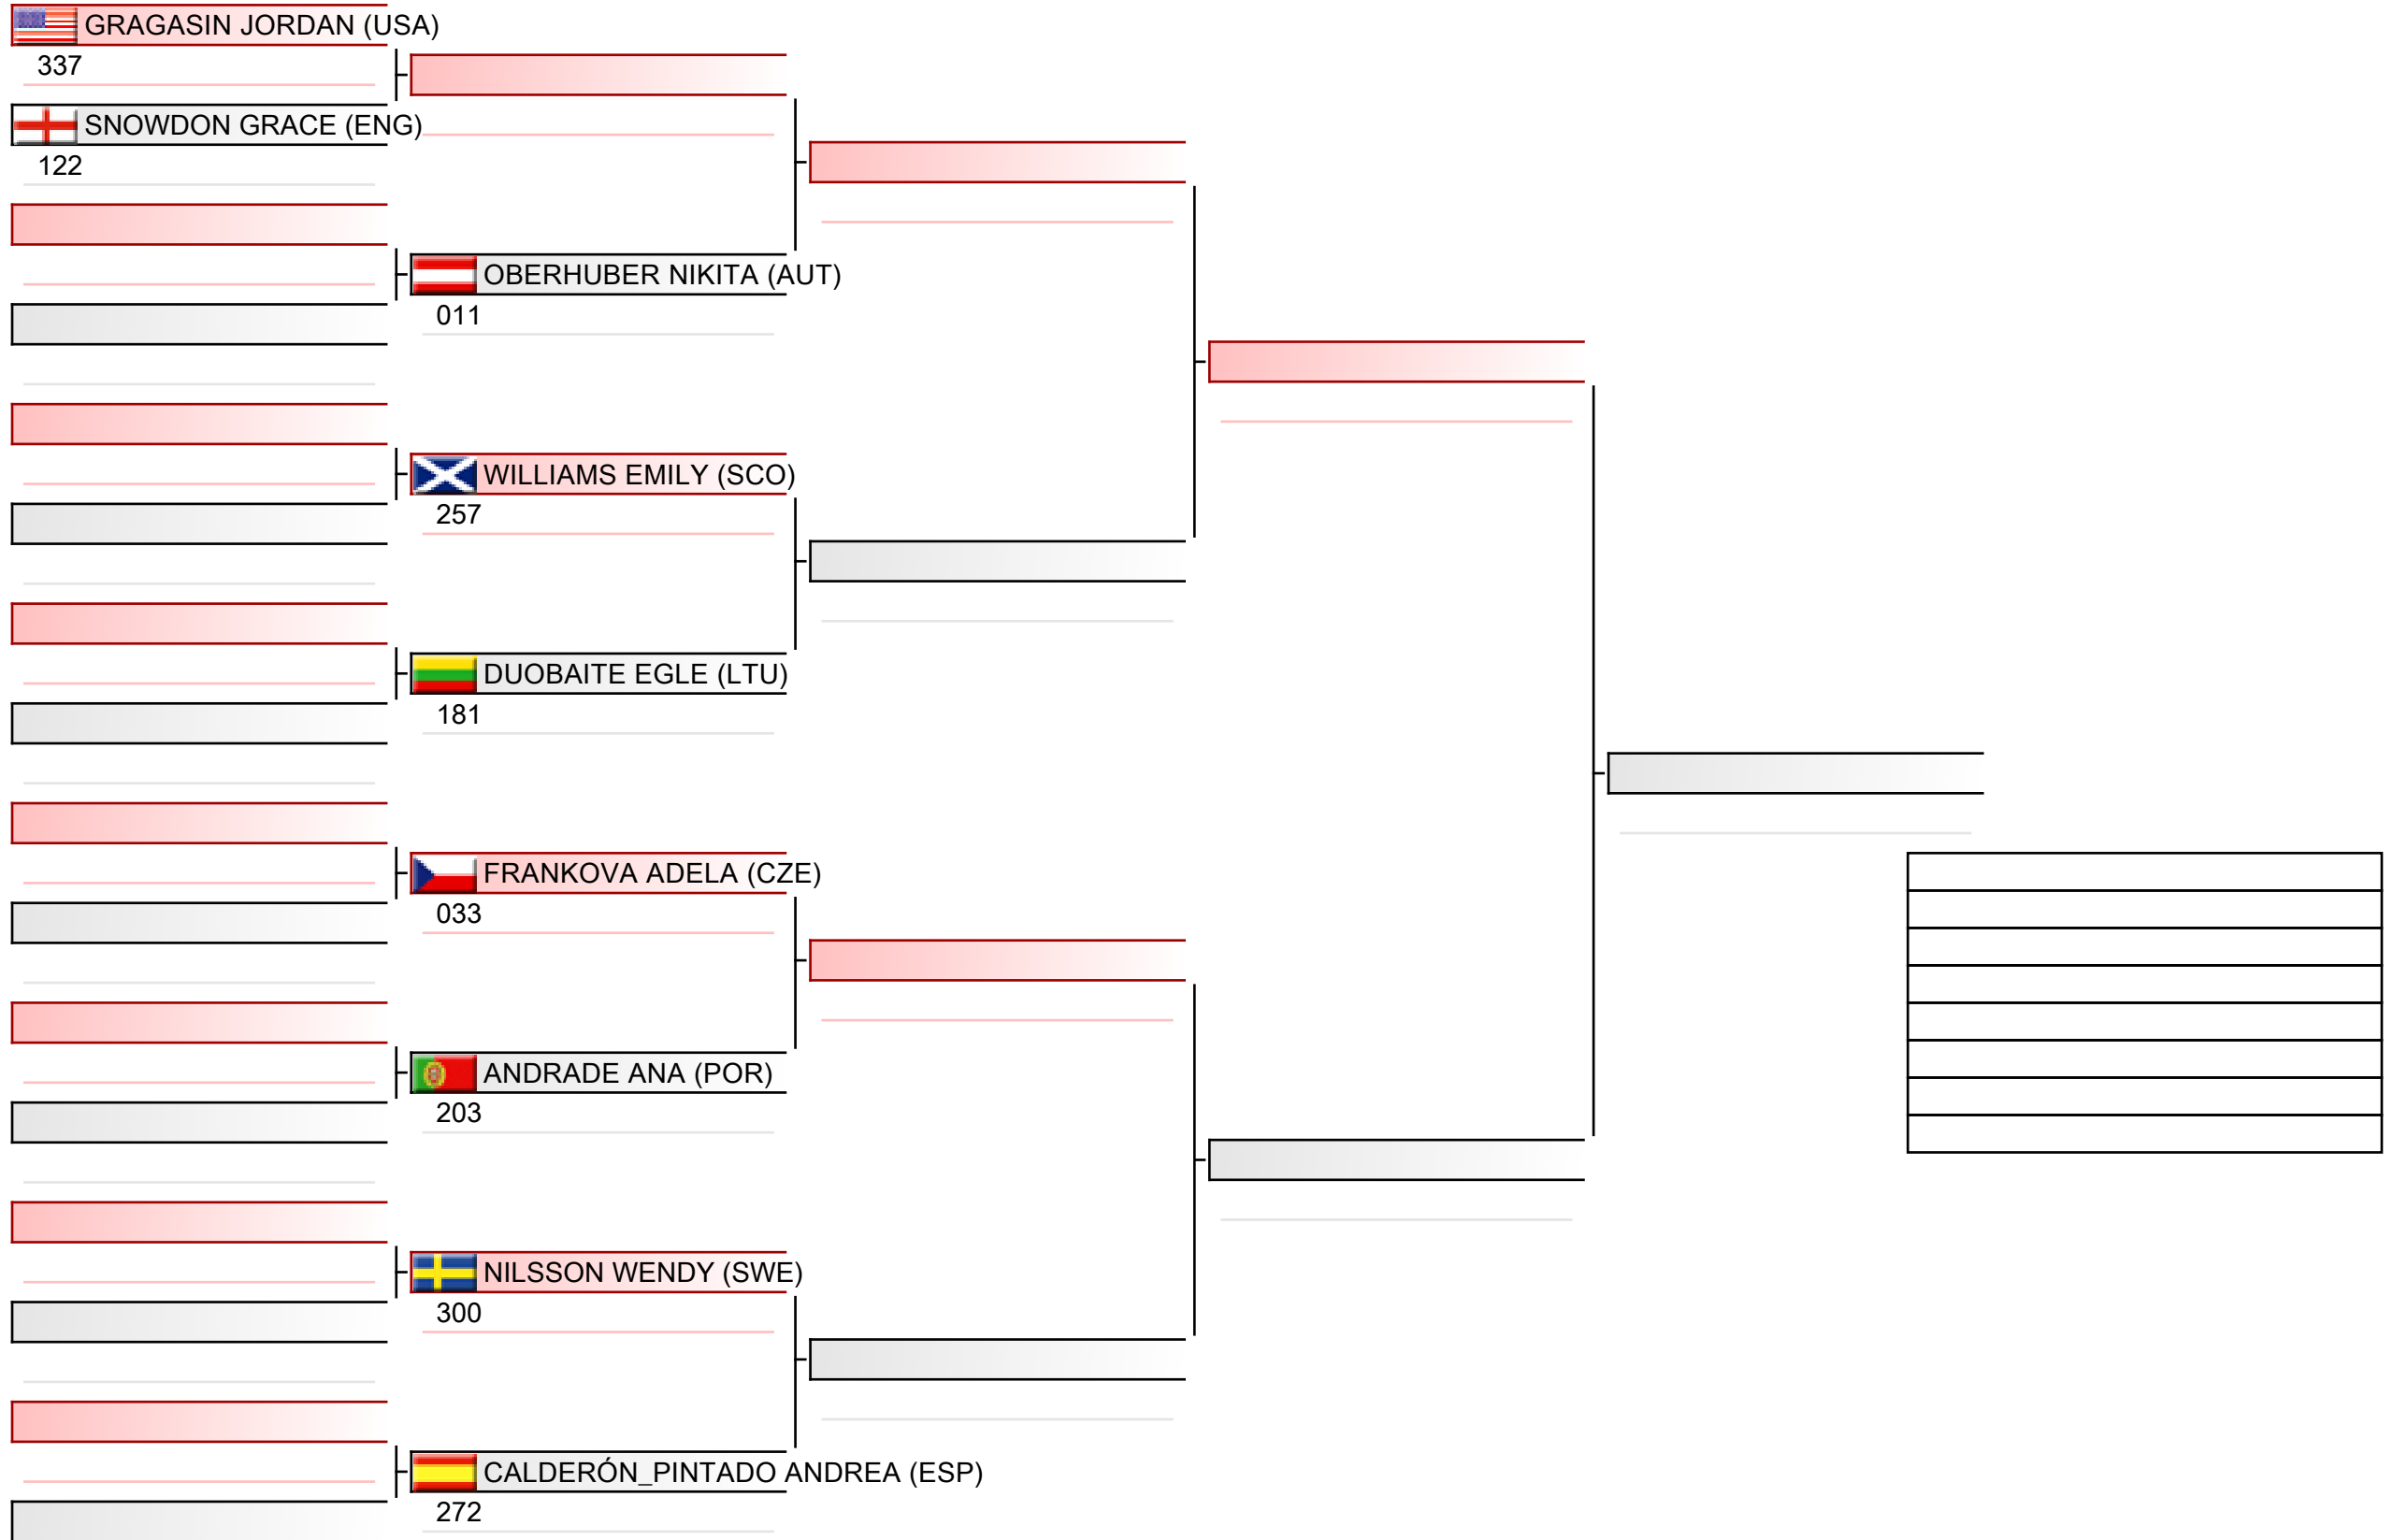

Junior ladies individual kata

WSKA World Shotokan Karate-do Championships 2022, Kings Dock, Port of Liverpool, 16 Monarchs Quay, Liverpool L3 4FP, Vereinigtes Königreich, ENG

Tatami
3 11:05

Pool
3/4