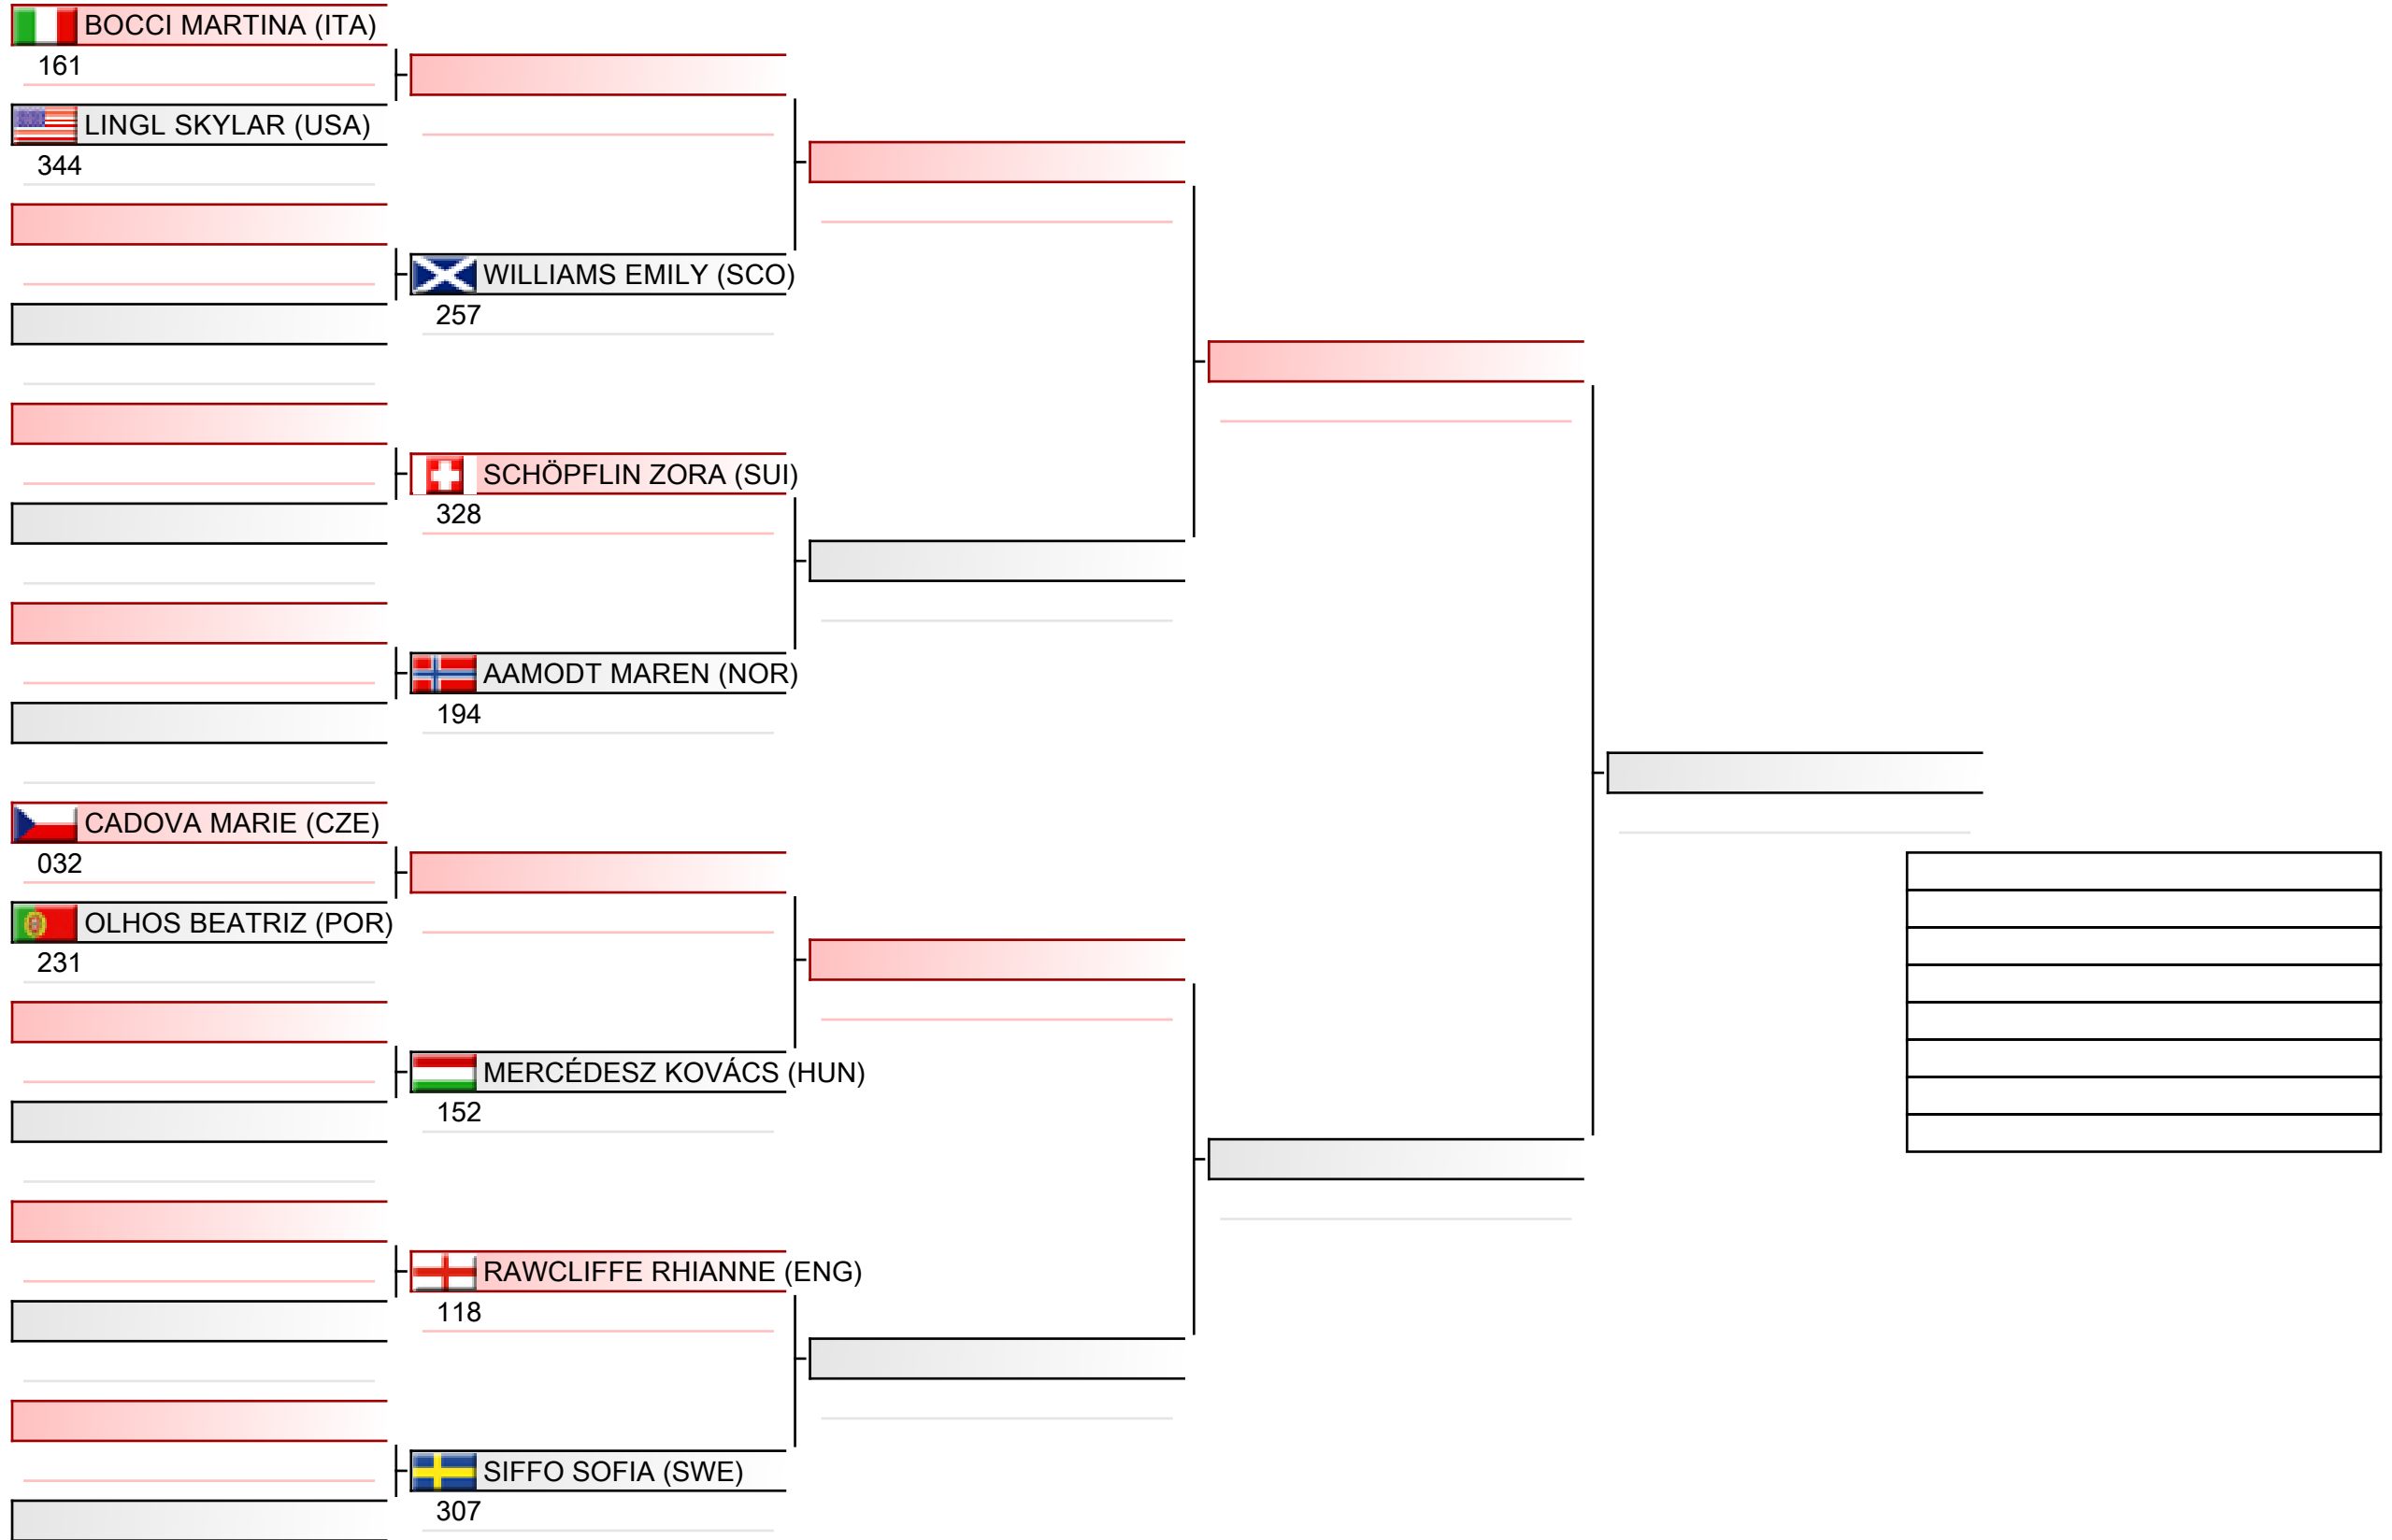

Pool
2/4

Senior ladies individual kumite

WSKA World Shotokan Karate-do Championships 2022, Kings Dock, Port of Liverpool, 16 Monarchs Quay, Liverpool L3 4FP, Vereinigtes Königreich, ENG

Tatami
1 12:45

Pool
3/4