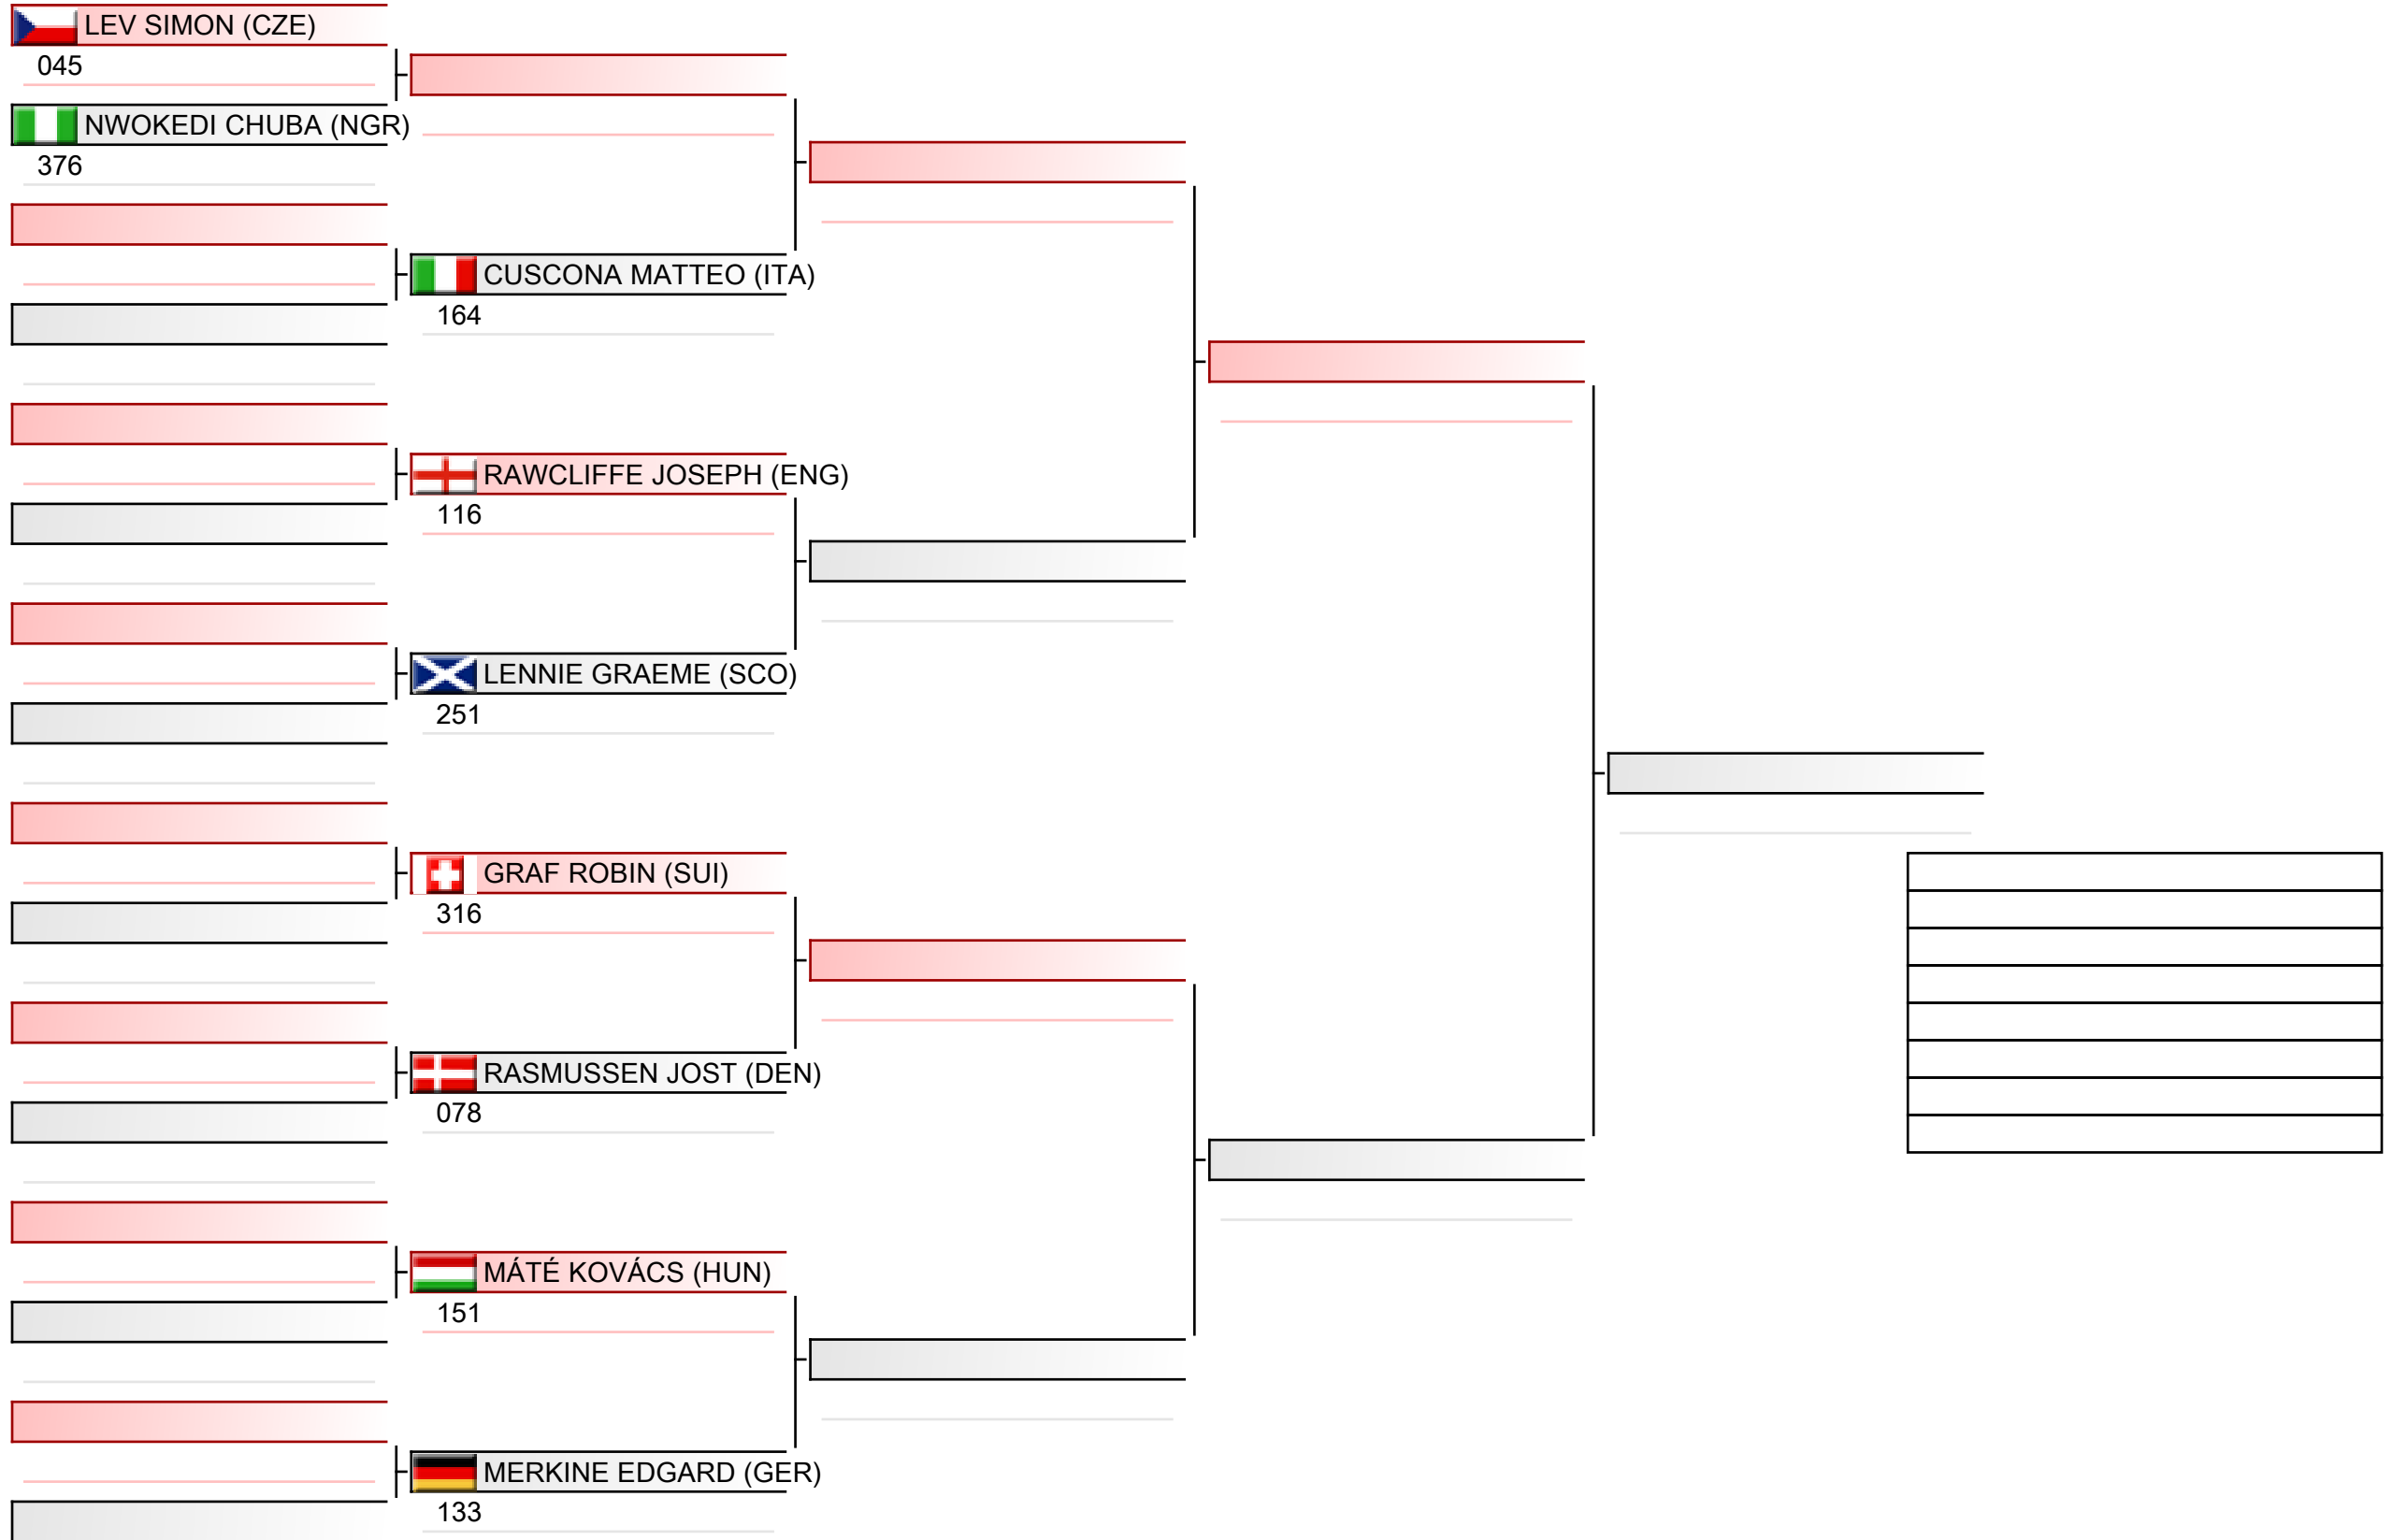

Senior men individual kumite

WSKA World Shotokan Karate-do Championships 2022, Kings Dock, Port of Liverpool, 16 Monarchs Quay, Liverpool L3 4FP, Vereinigtes Königreich, ENG

Tatami
5 11:50

Pool
3/8