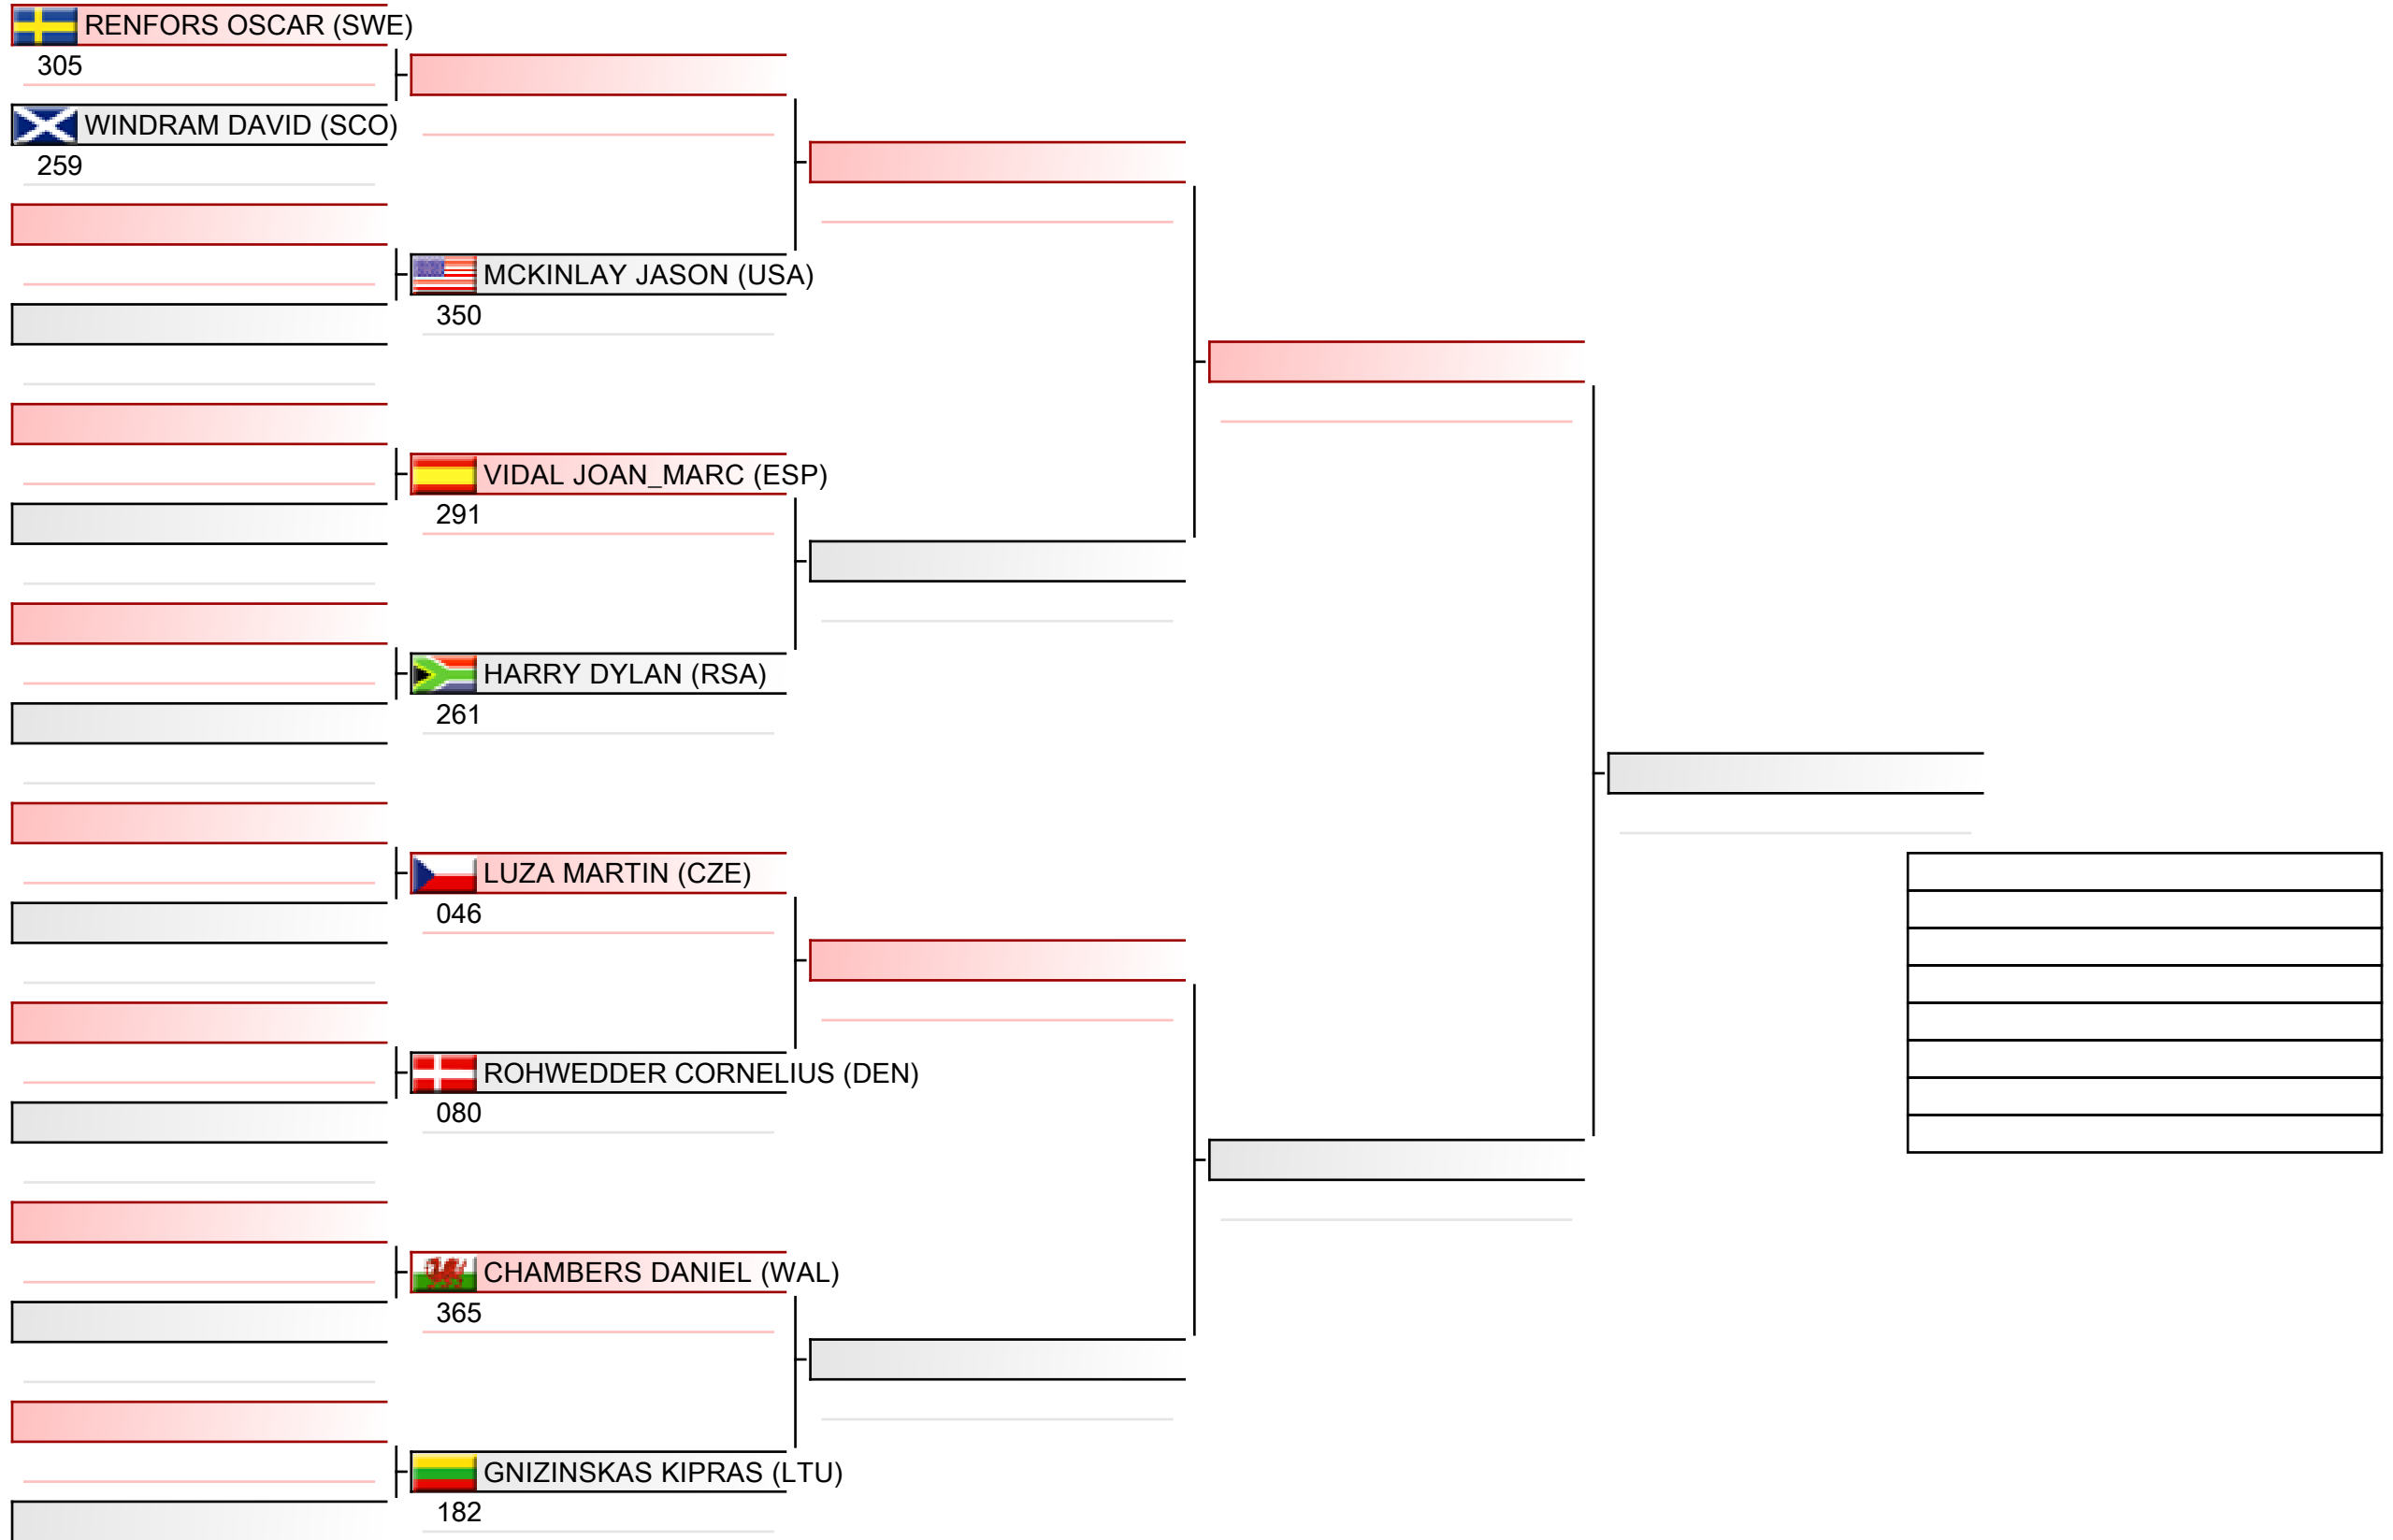

Cadet men individual kata

WSKA World Shotokan Karate-do Championships 2022, Kings Dock, Port of Liverpool, 16 Monarchs Quay, Liverpool L3 4FP, Vereinigtes Königreich, ENG

Tatami
5 09:05

Pool
3/4