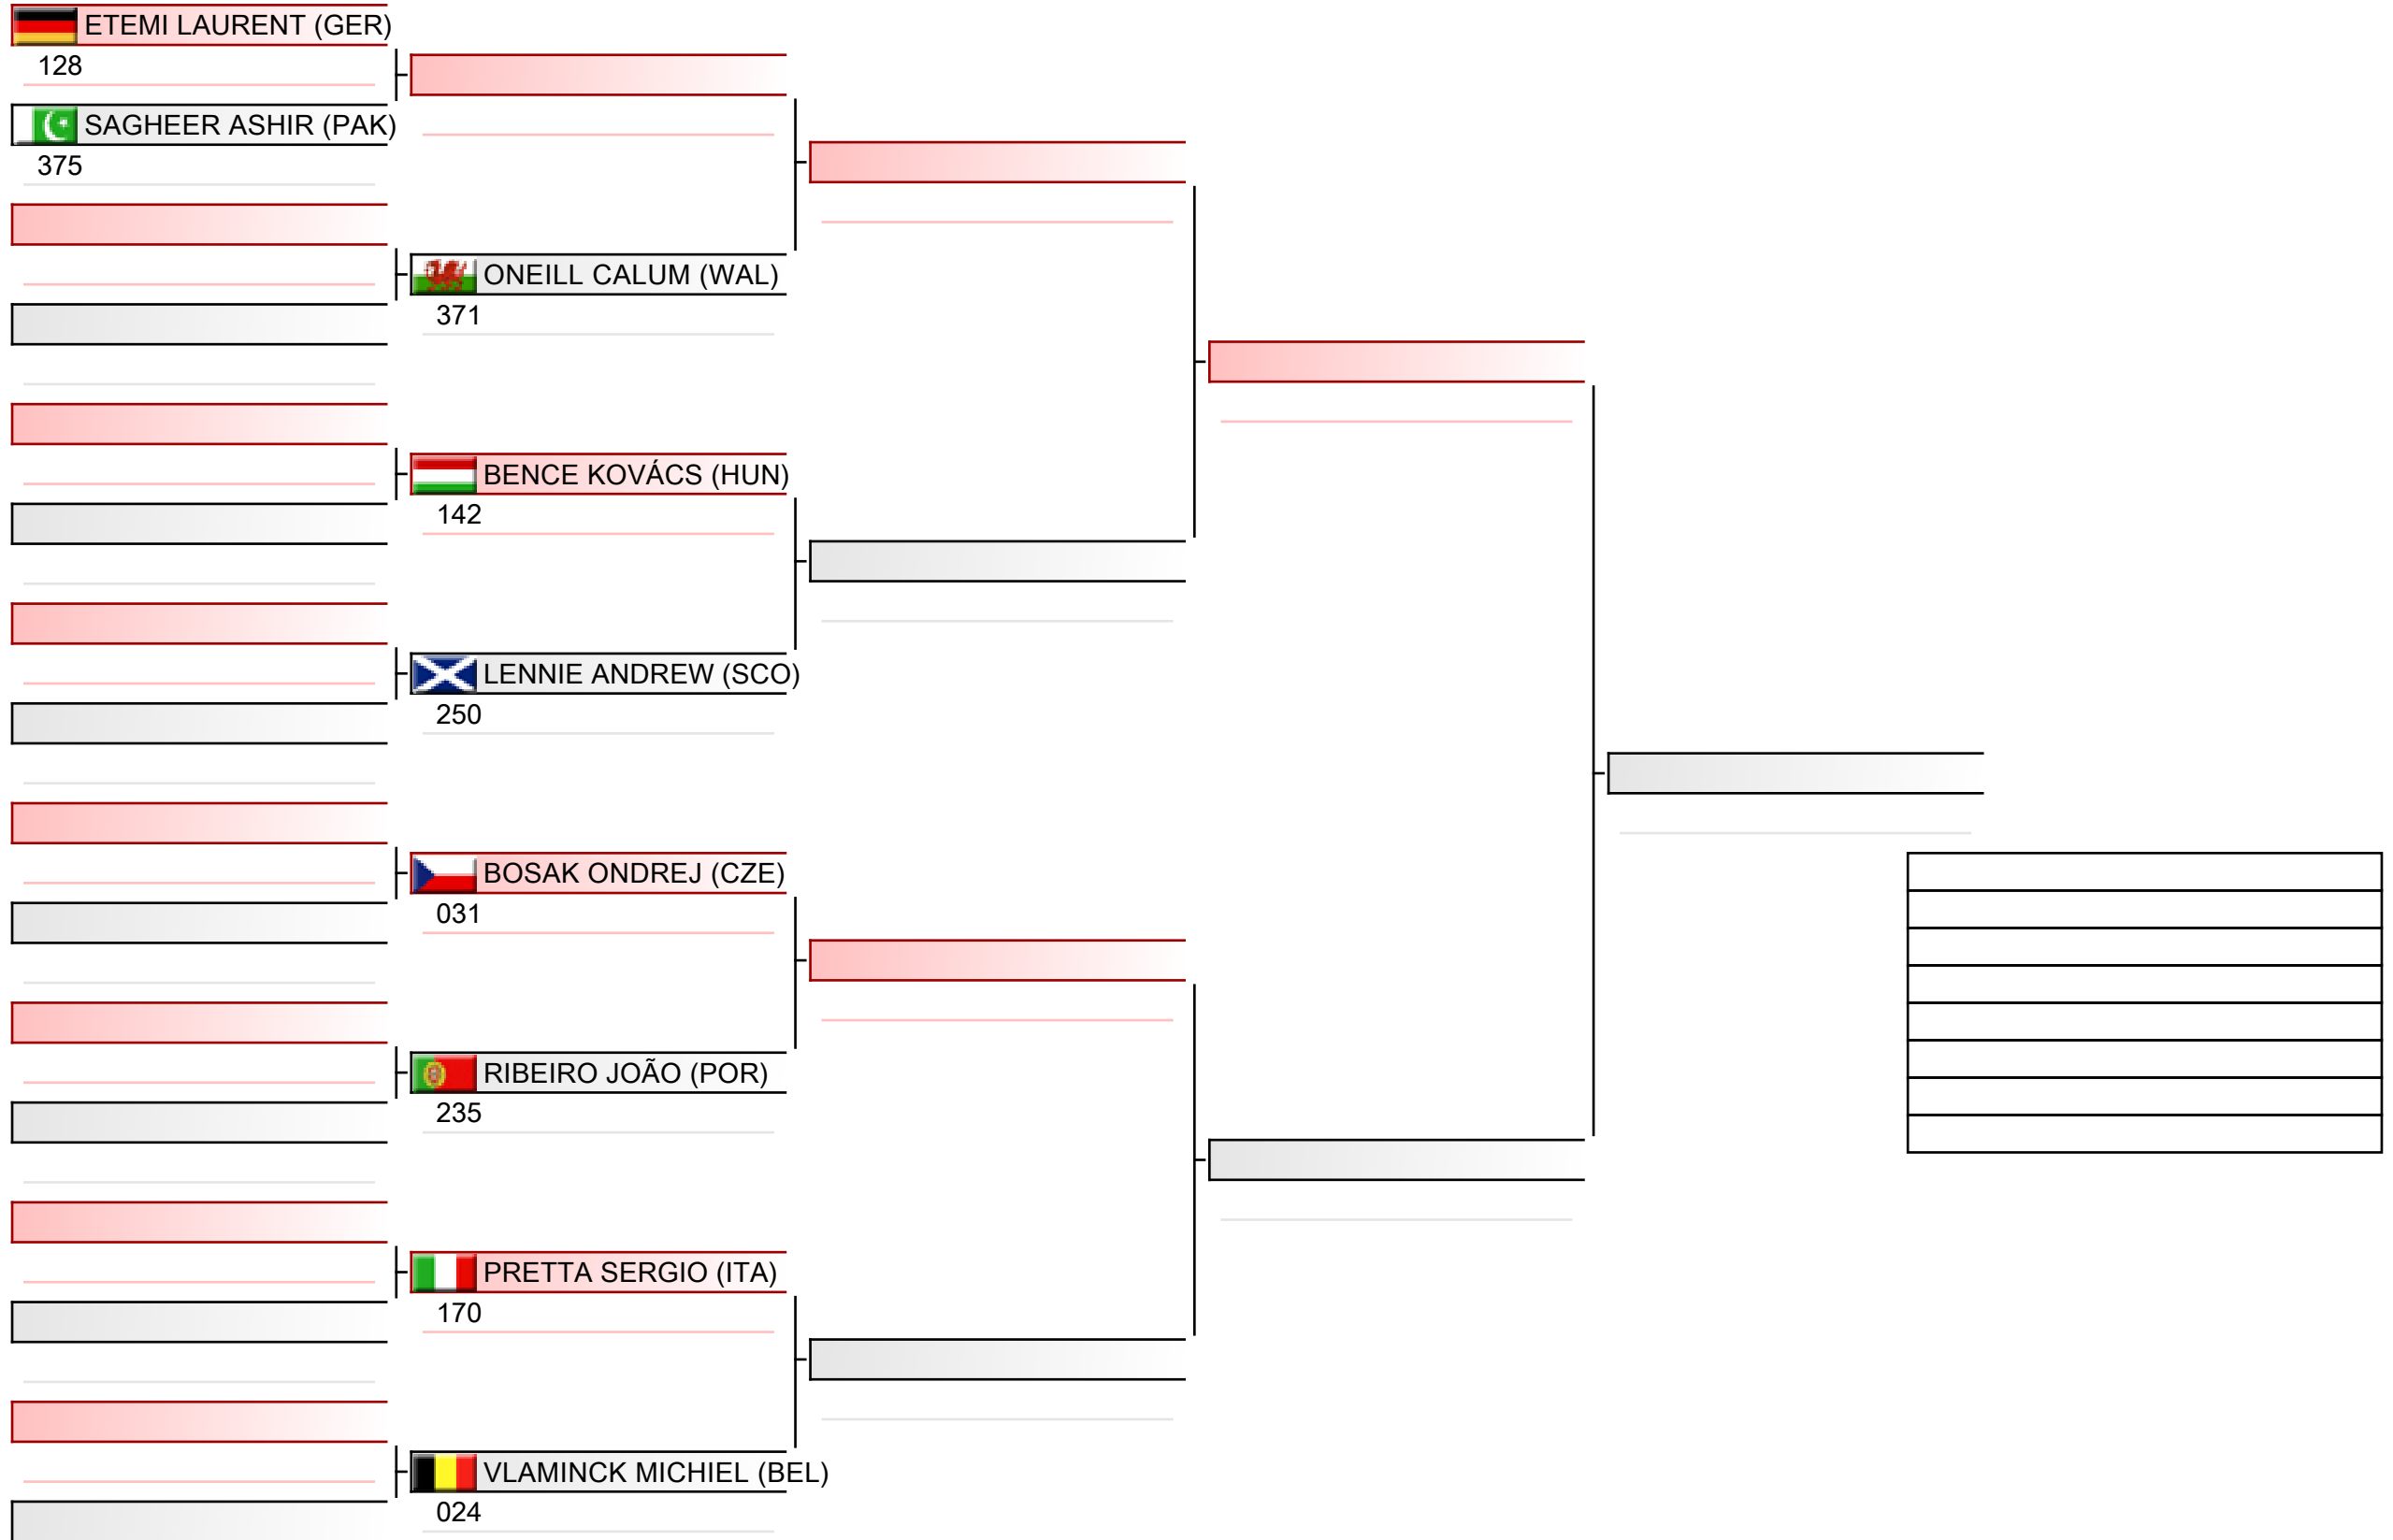

Senior men individual kumite

WSKA World Shotokan Karate-do Championships 2022, Kings Dock, Port of Liverpool, 16 Monarchs Quay, Liverpool L3 4FP, Vereinigtes Königreich, ENG

Tatami
4 12:30

Pool
6/8