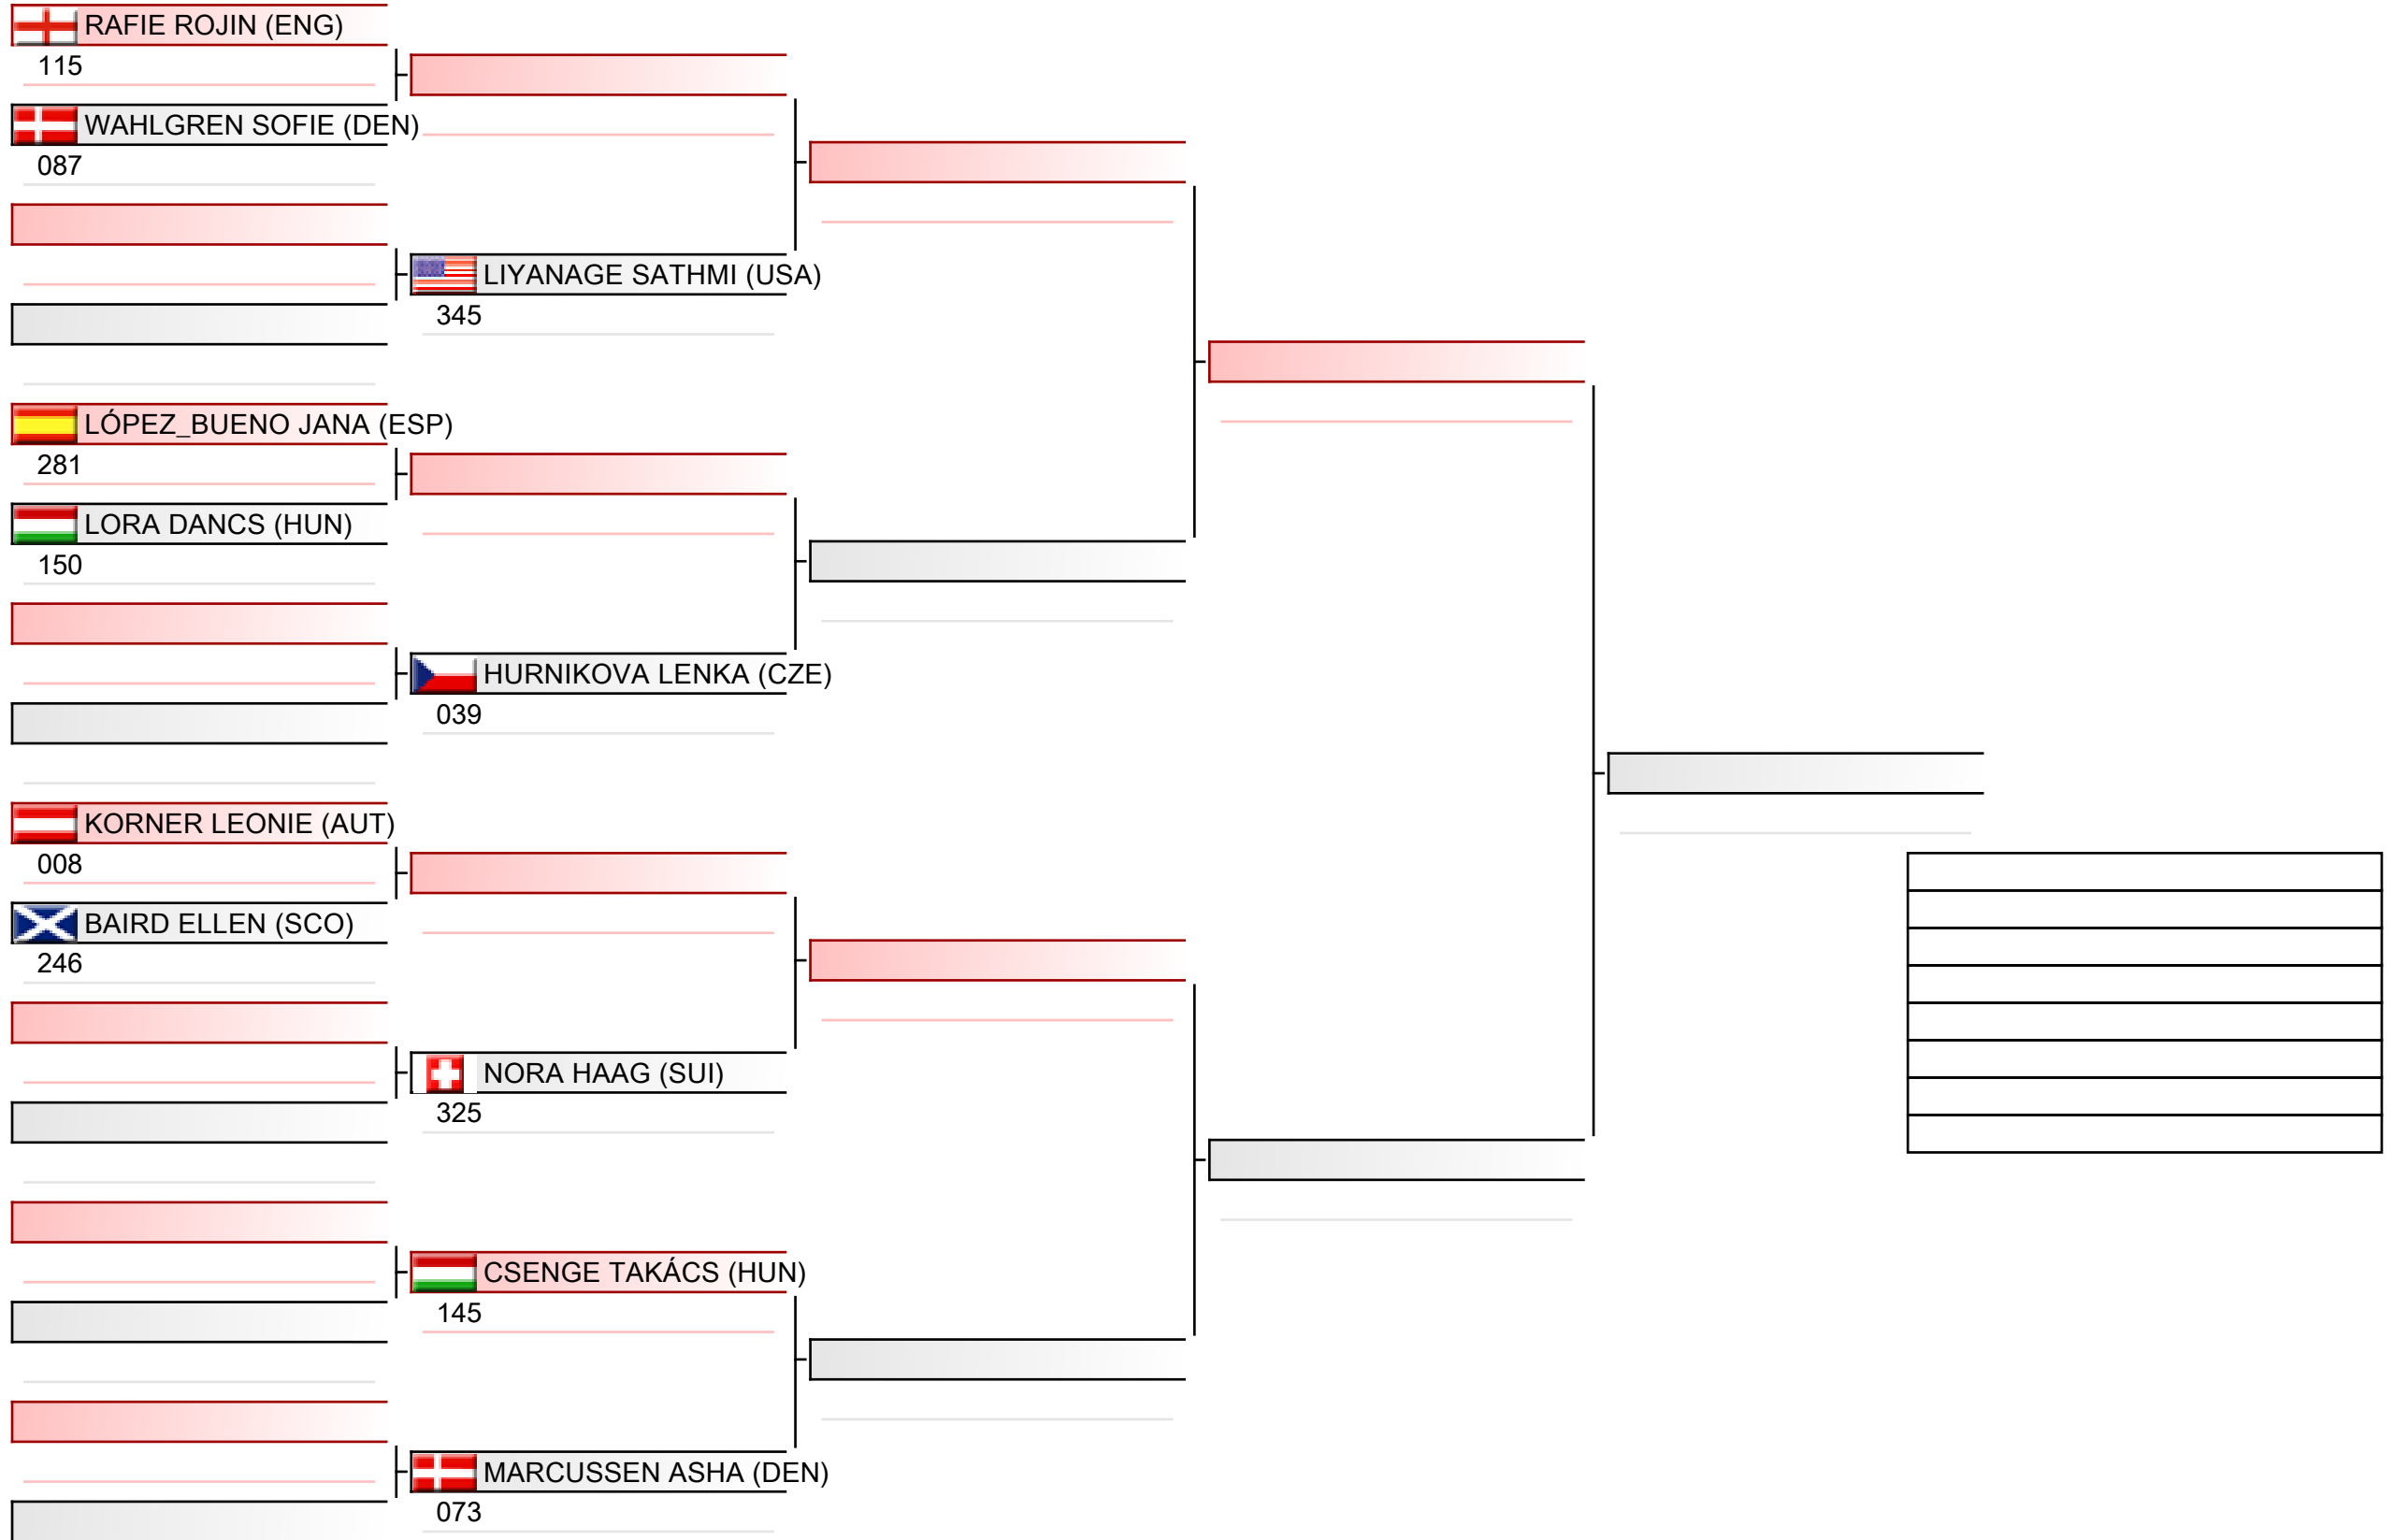

Youth ladies individual kata

WSKA World Shotokan Karate-do Championships 2022, Kings Dock, Port of Liverpool, 16 Monarchs Quay, Liverpool L3 4FP, Vereinigtes Königreich, ENG

Tatami
5 10:35

Pool
1/2