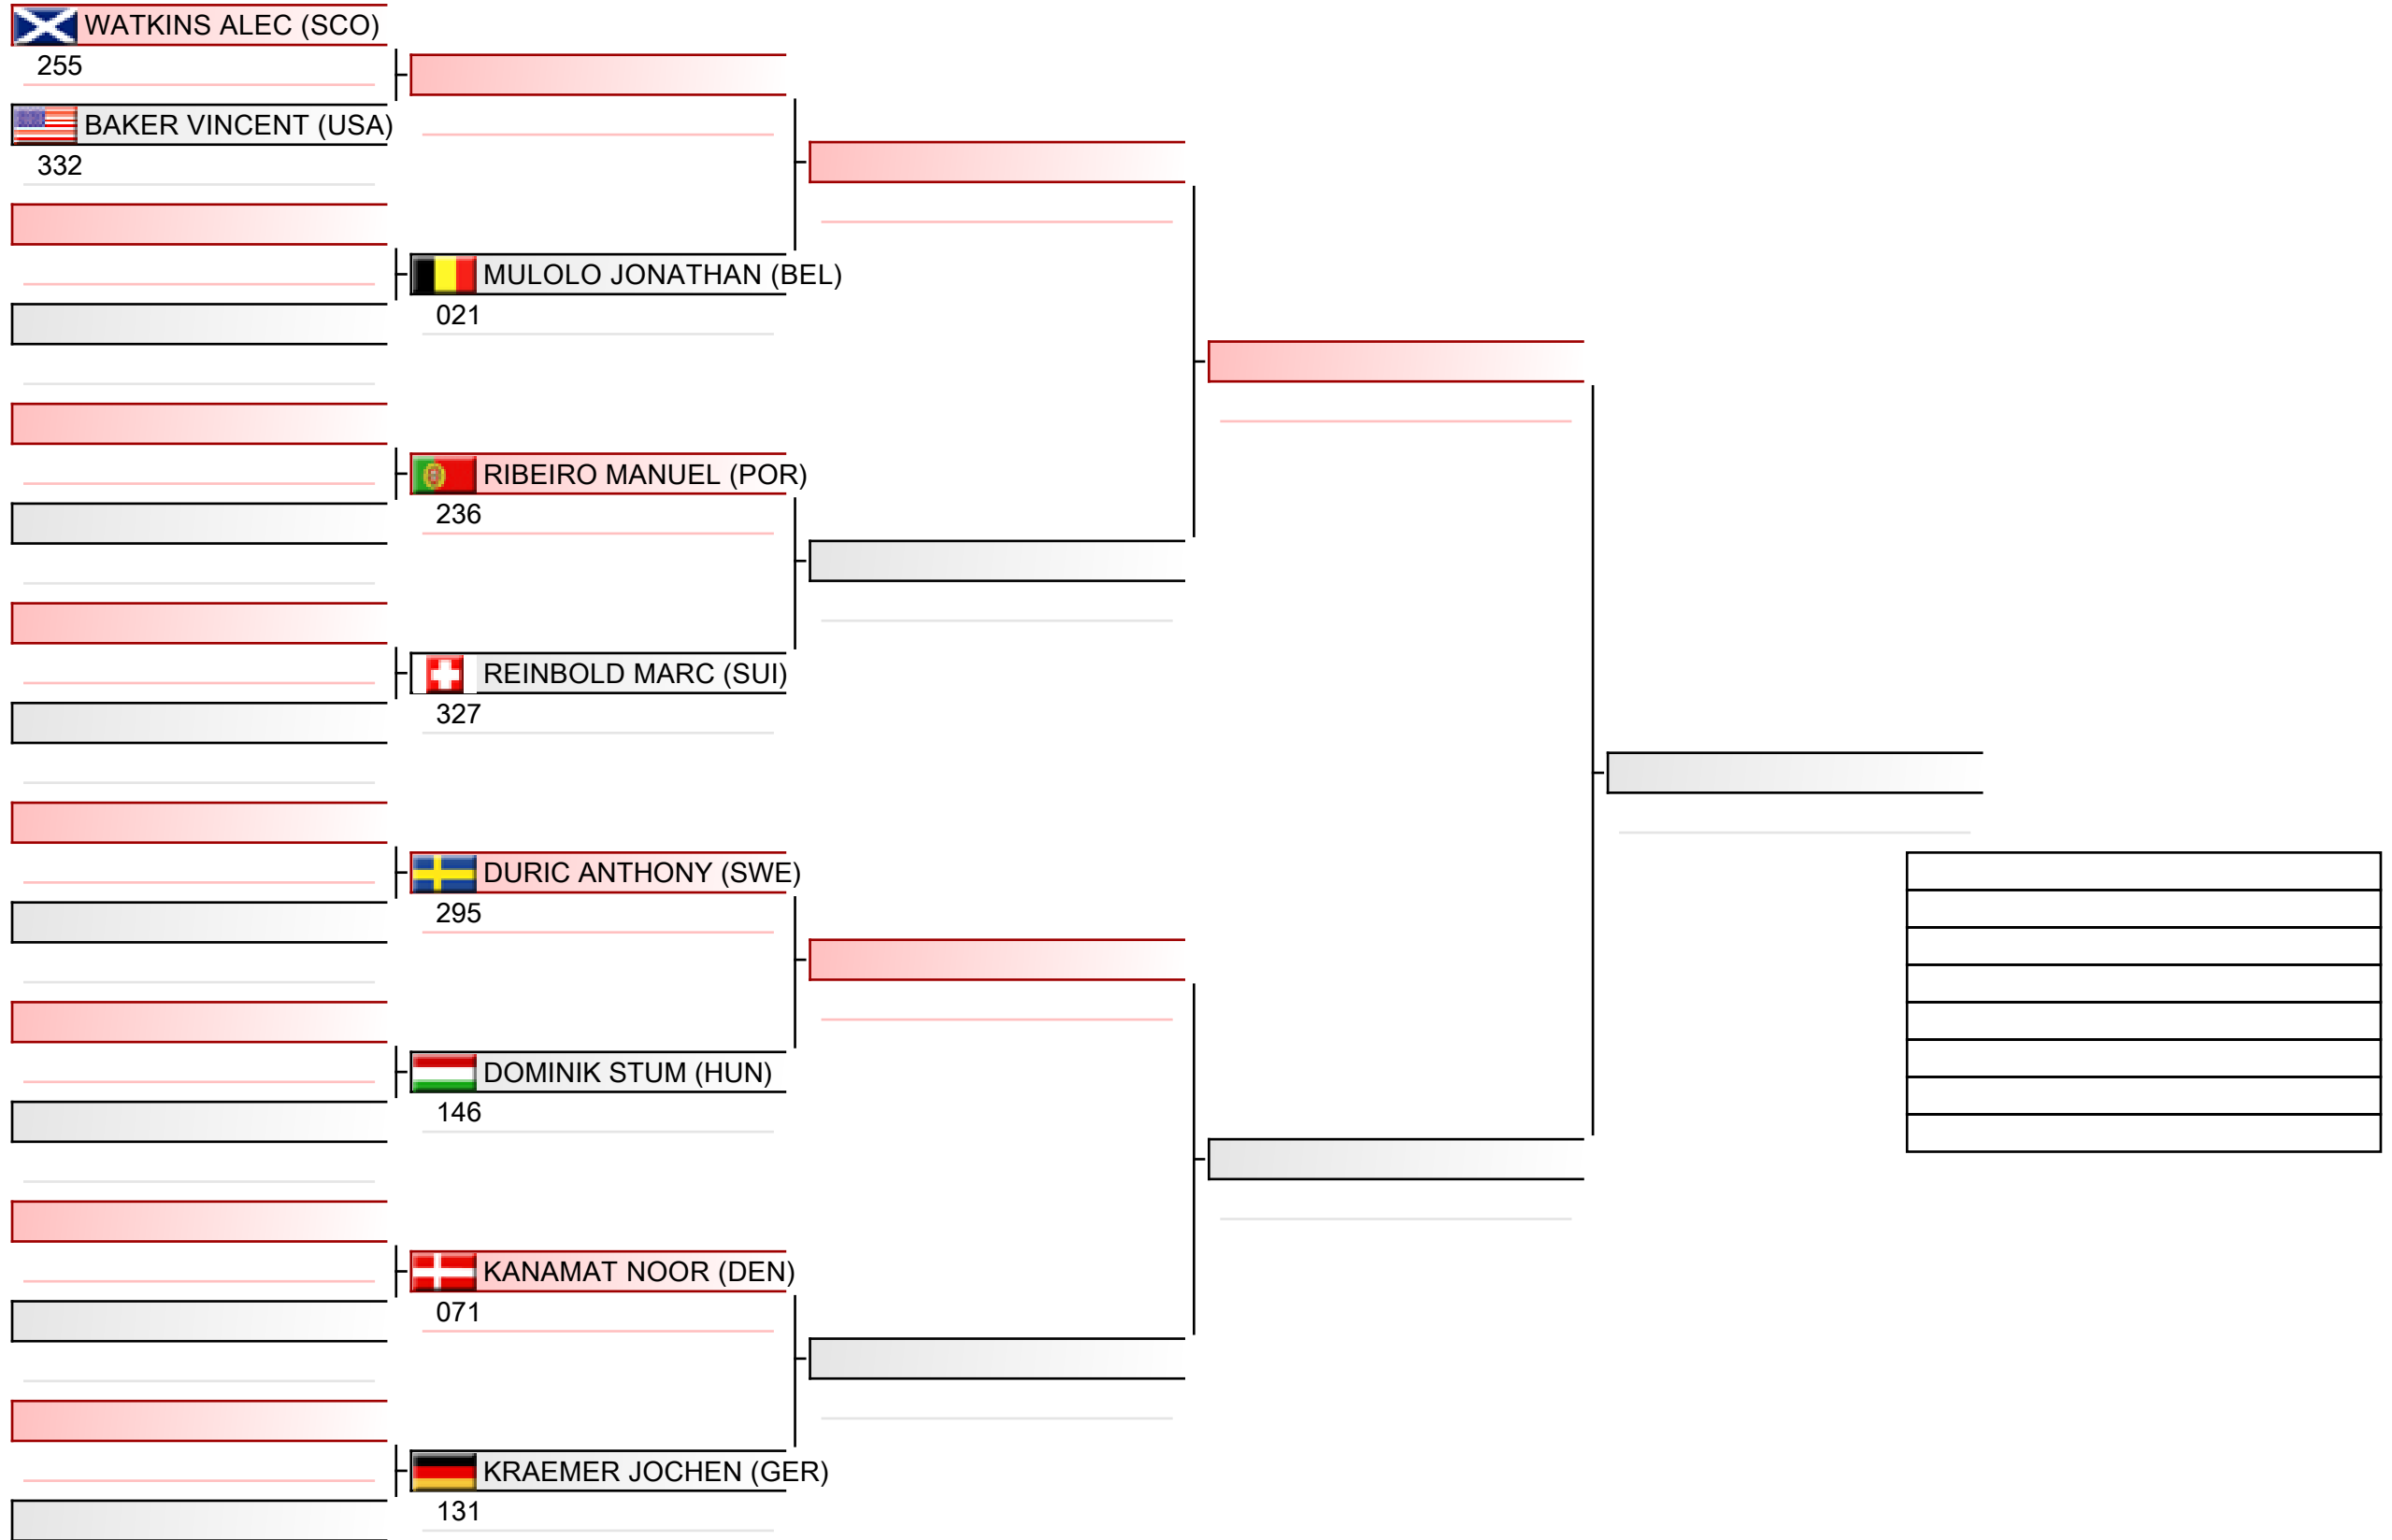

Senior men individual kumite

WSKA World Shotokan Karate-do Championships 2022, Kings Dock, Port of Liverpool, 16 Monarchs Quay, Liverpool L3 4FP, Vereinigtes Königreich, ENG

Tatami
3 12:30

Pool
8/8