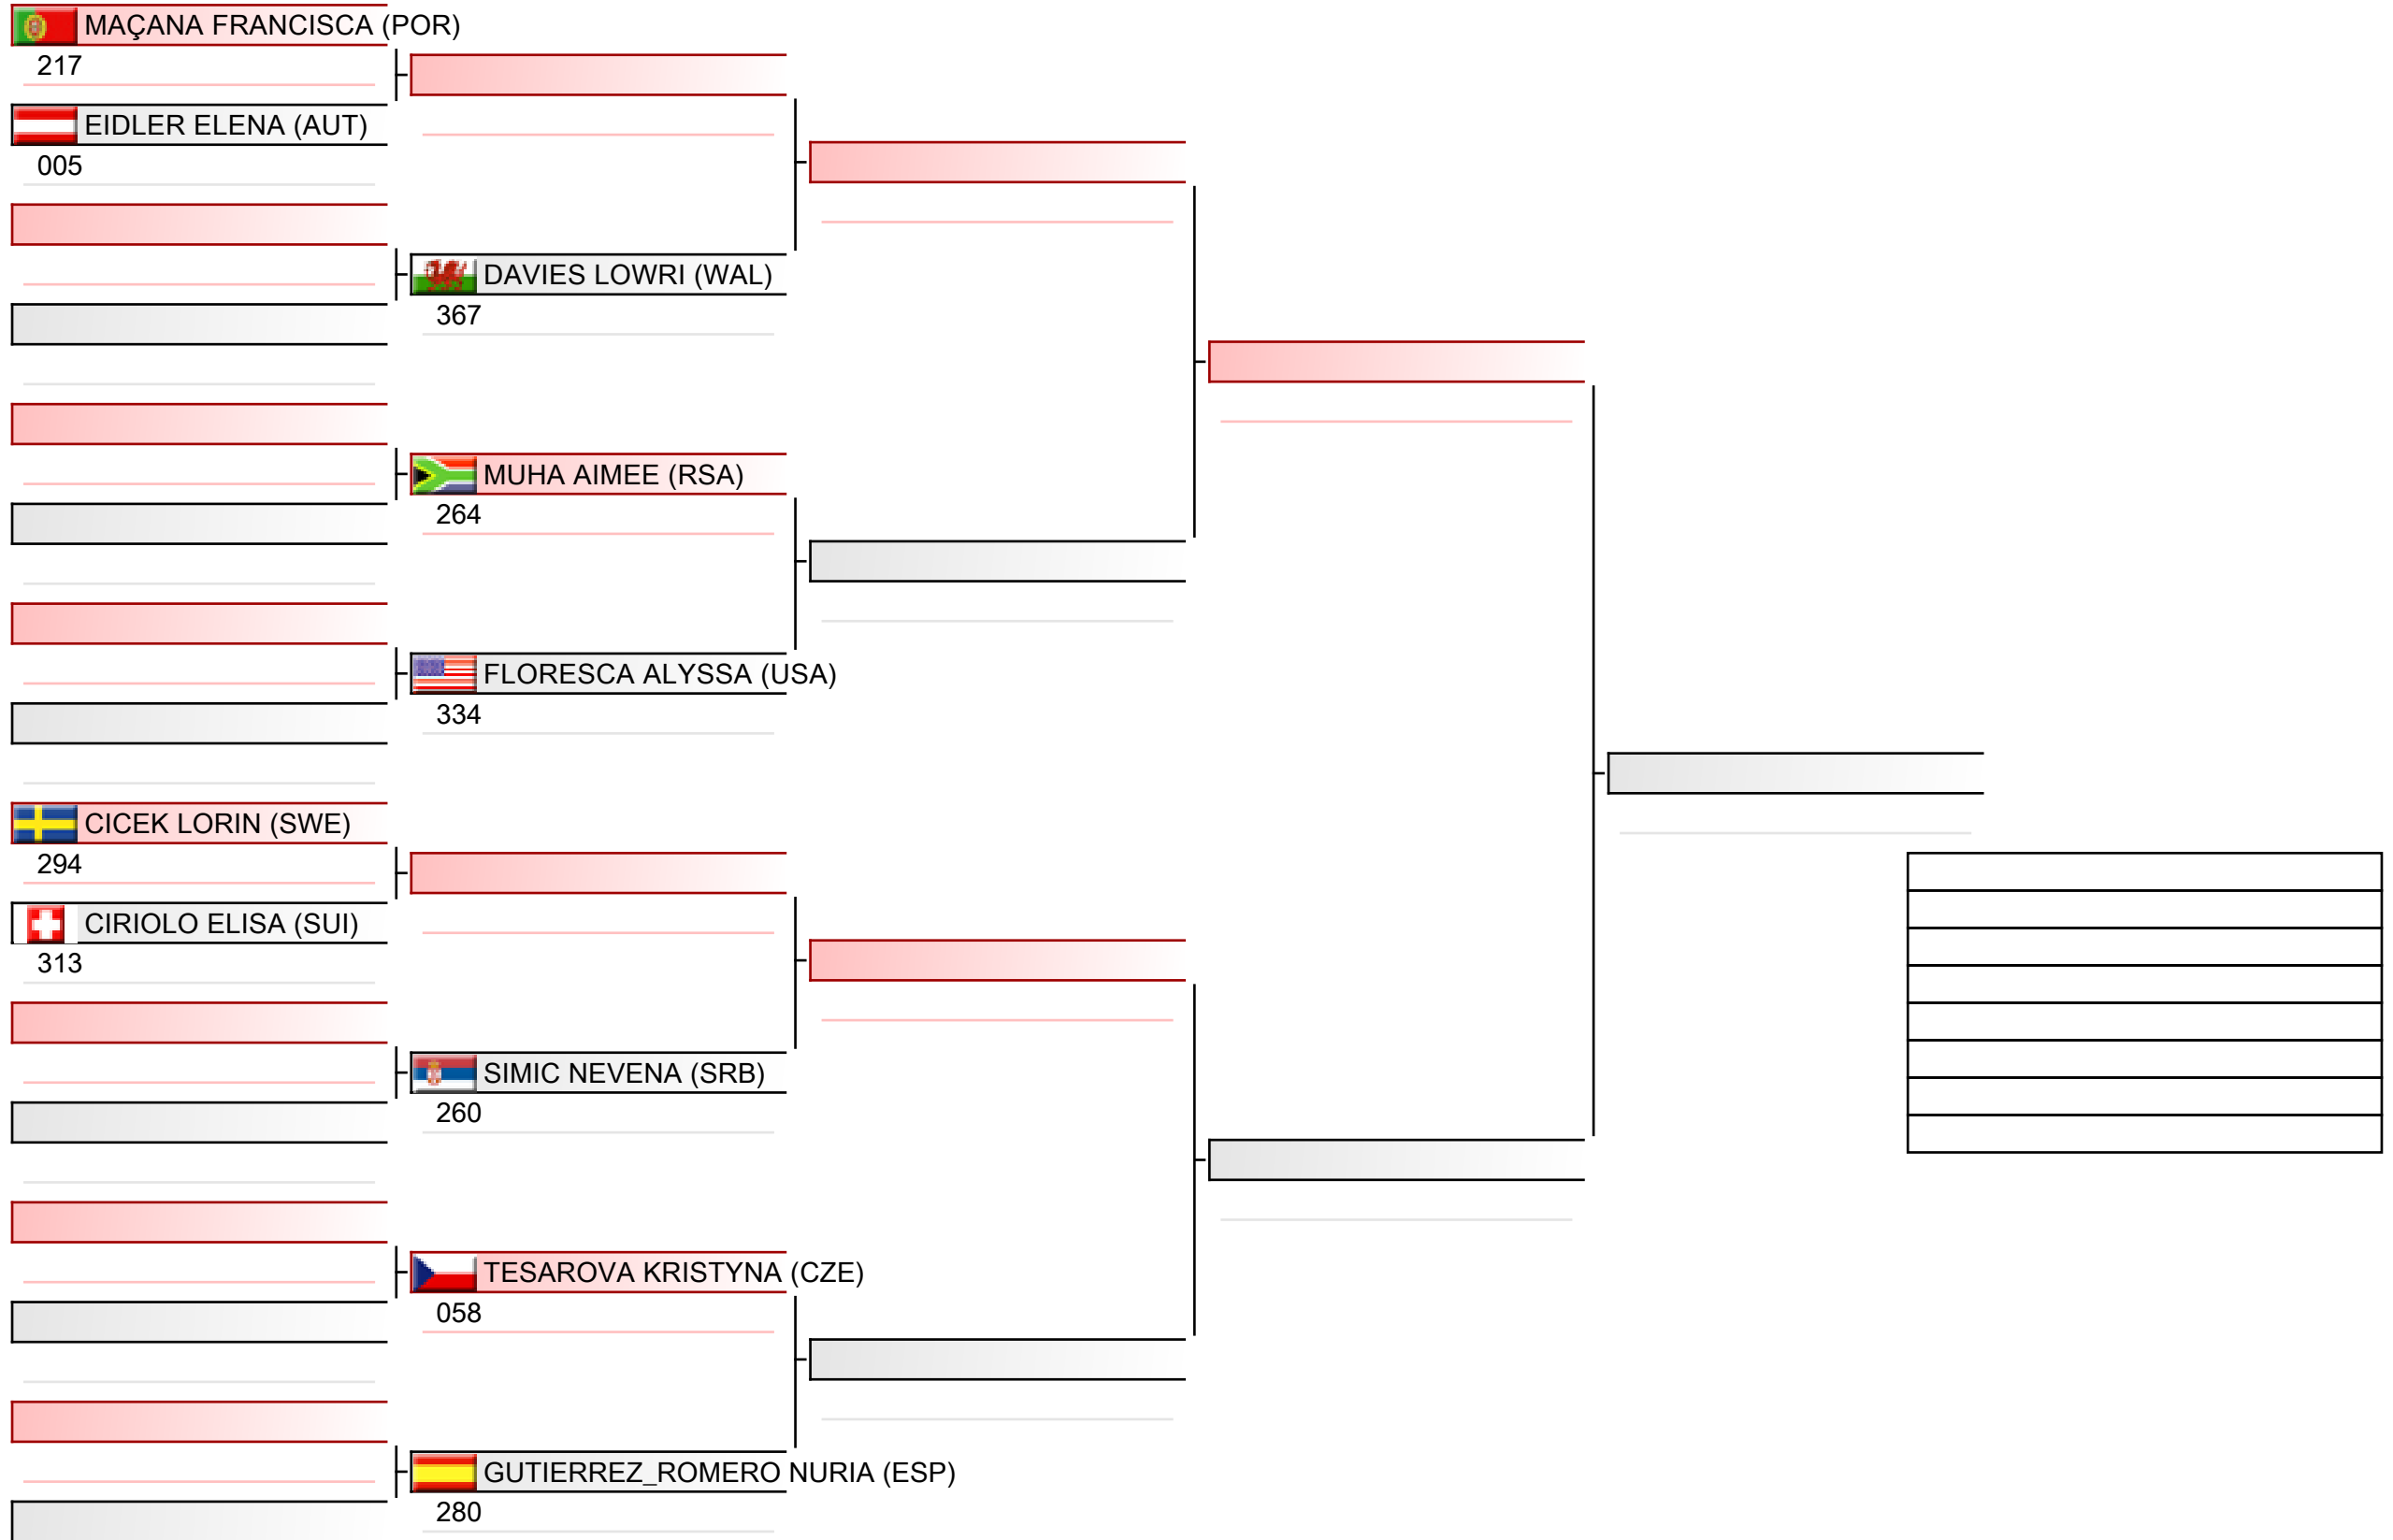

Pool
1/1

Junior ladies individual kata

WSKA World Shotokan Karate-do Championships 2022, Kings Dock, Port of Liverpool, 16 Monarchs Quay, Liverpool L3 4FP, Vereinigtes Königreich, ENG

Tatami
2 11:00

Pool
1/4