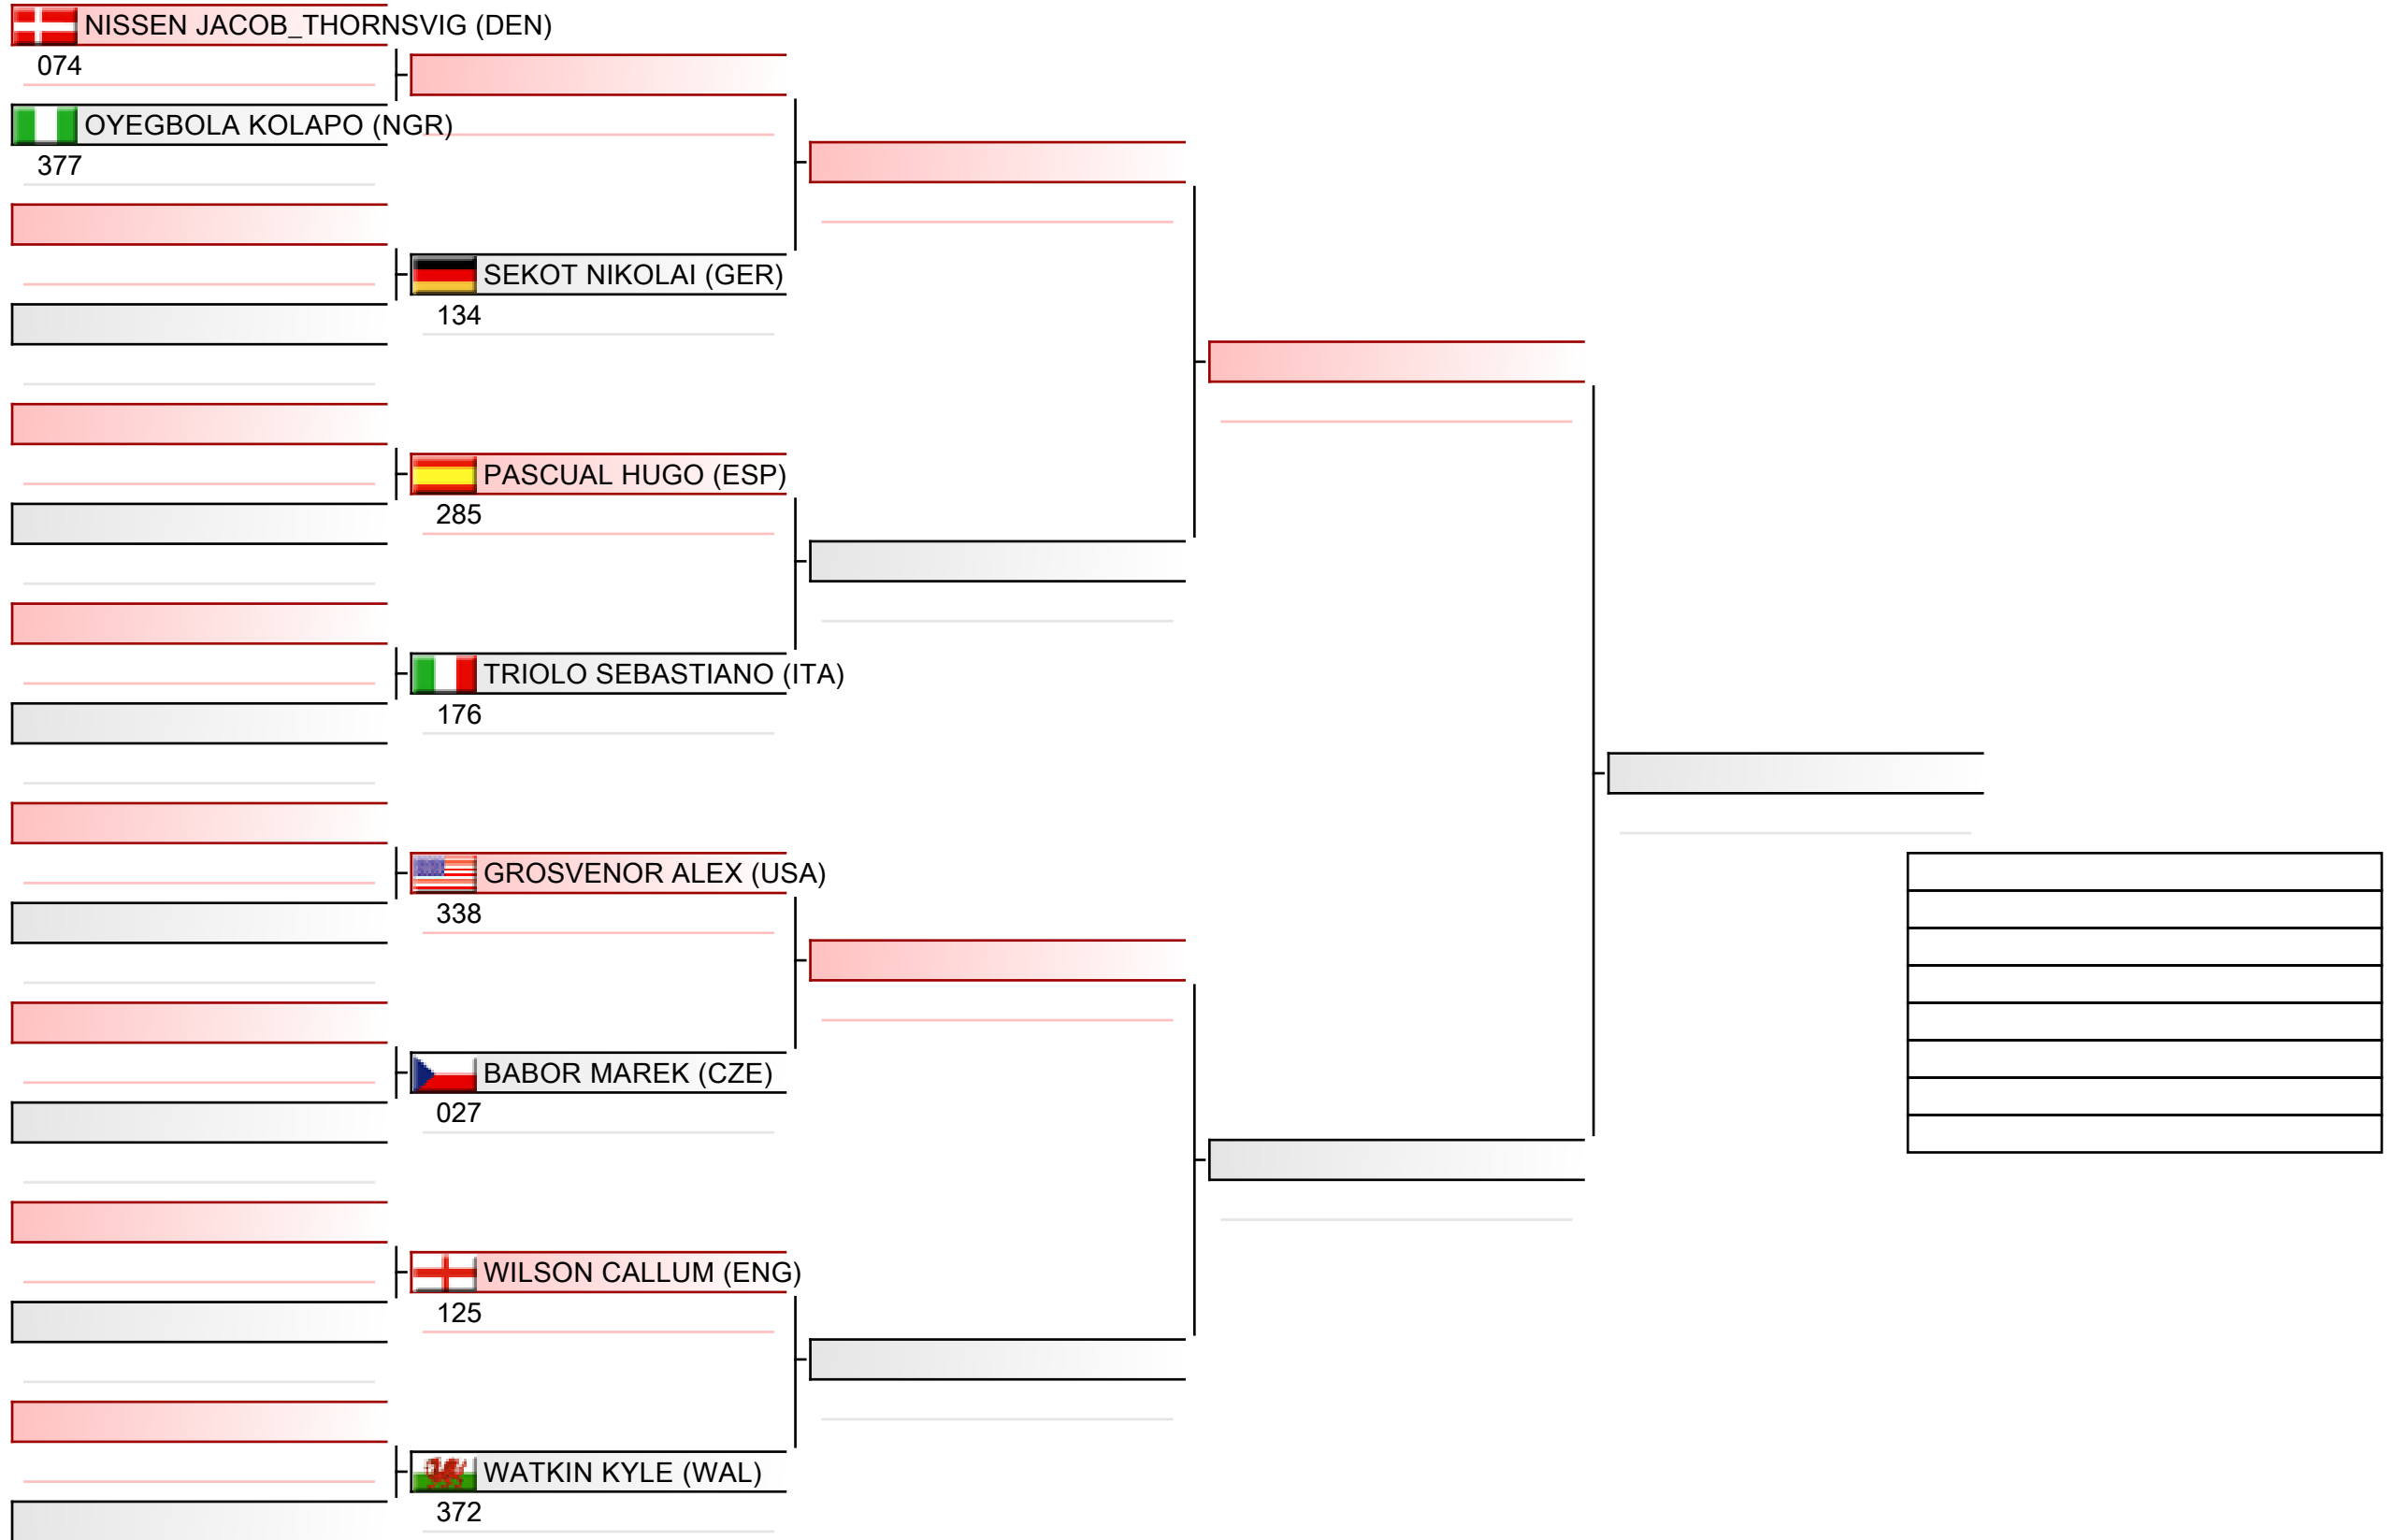

Senior men individual kumite

WSKA World Shotokan Karate-do Championships 2022, Kings Dock, Port of Liverpool, 16 Monarchs Quay, Liverpool L3 4FP, Vereinigtes Königreich, ENG

Tatami
5 12:30

Pool
7/8