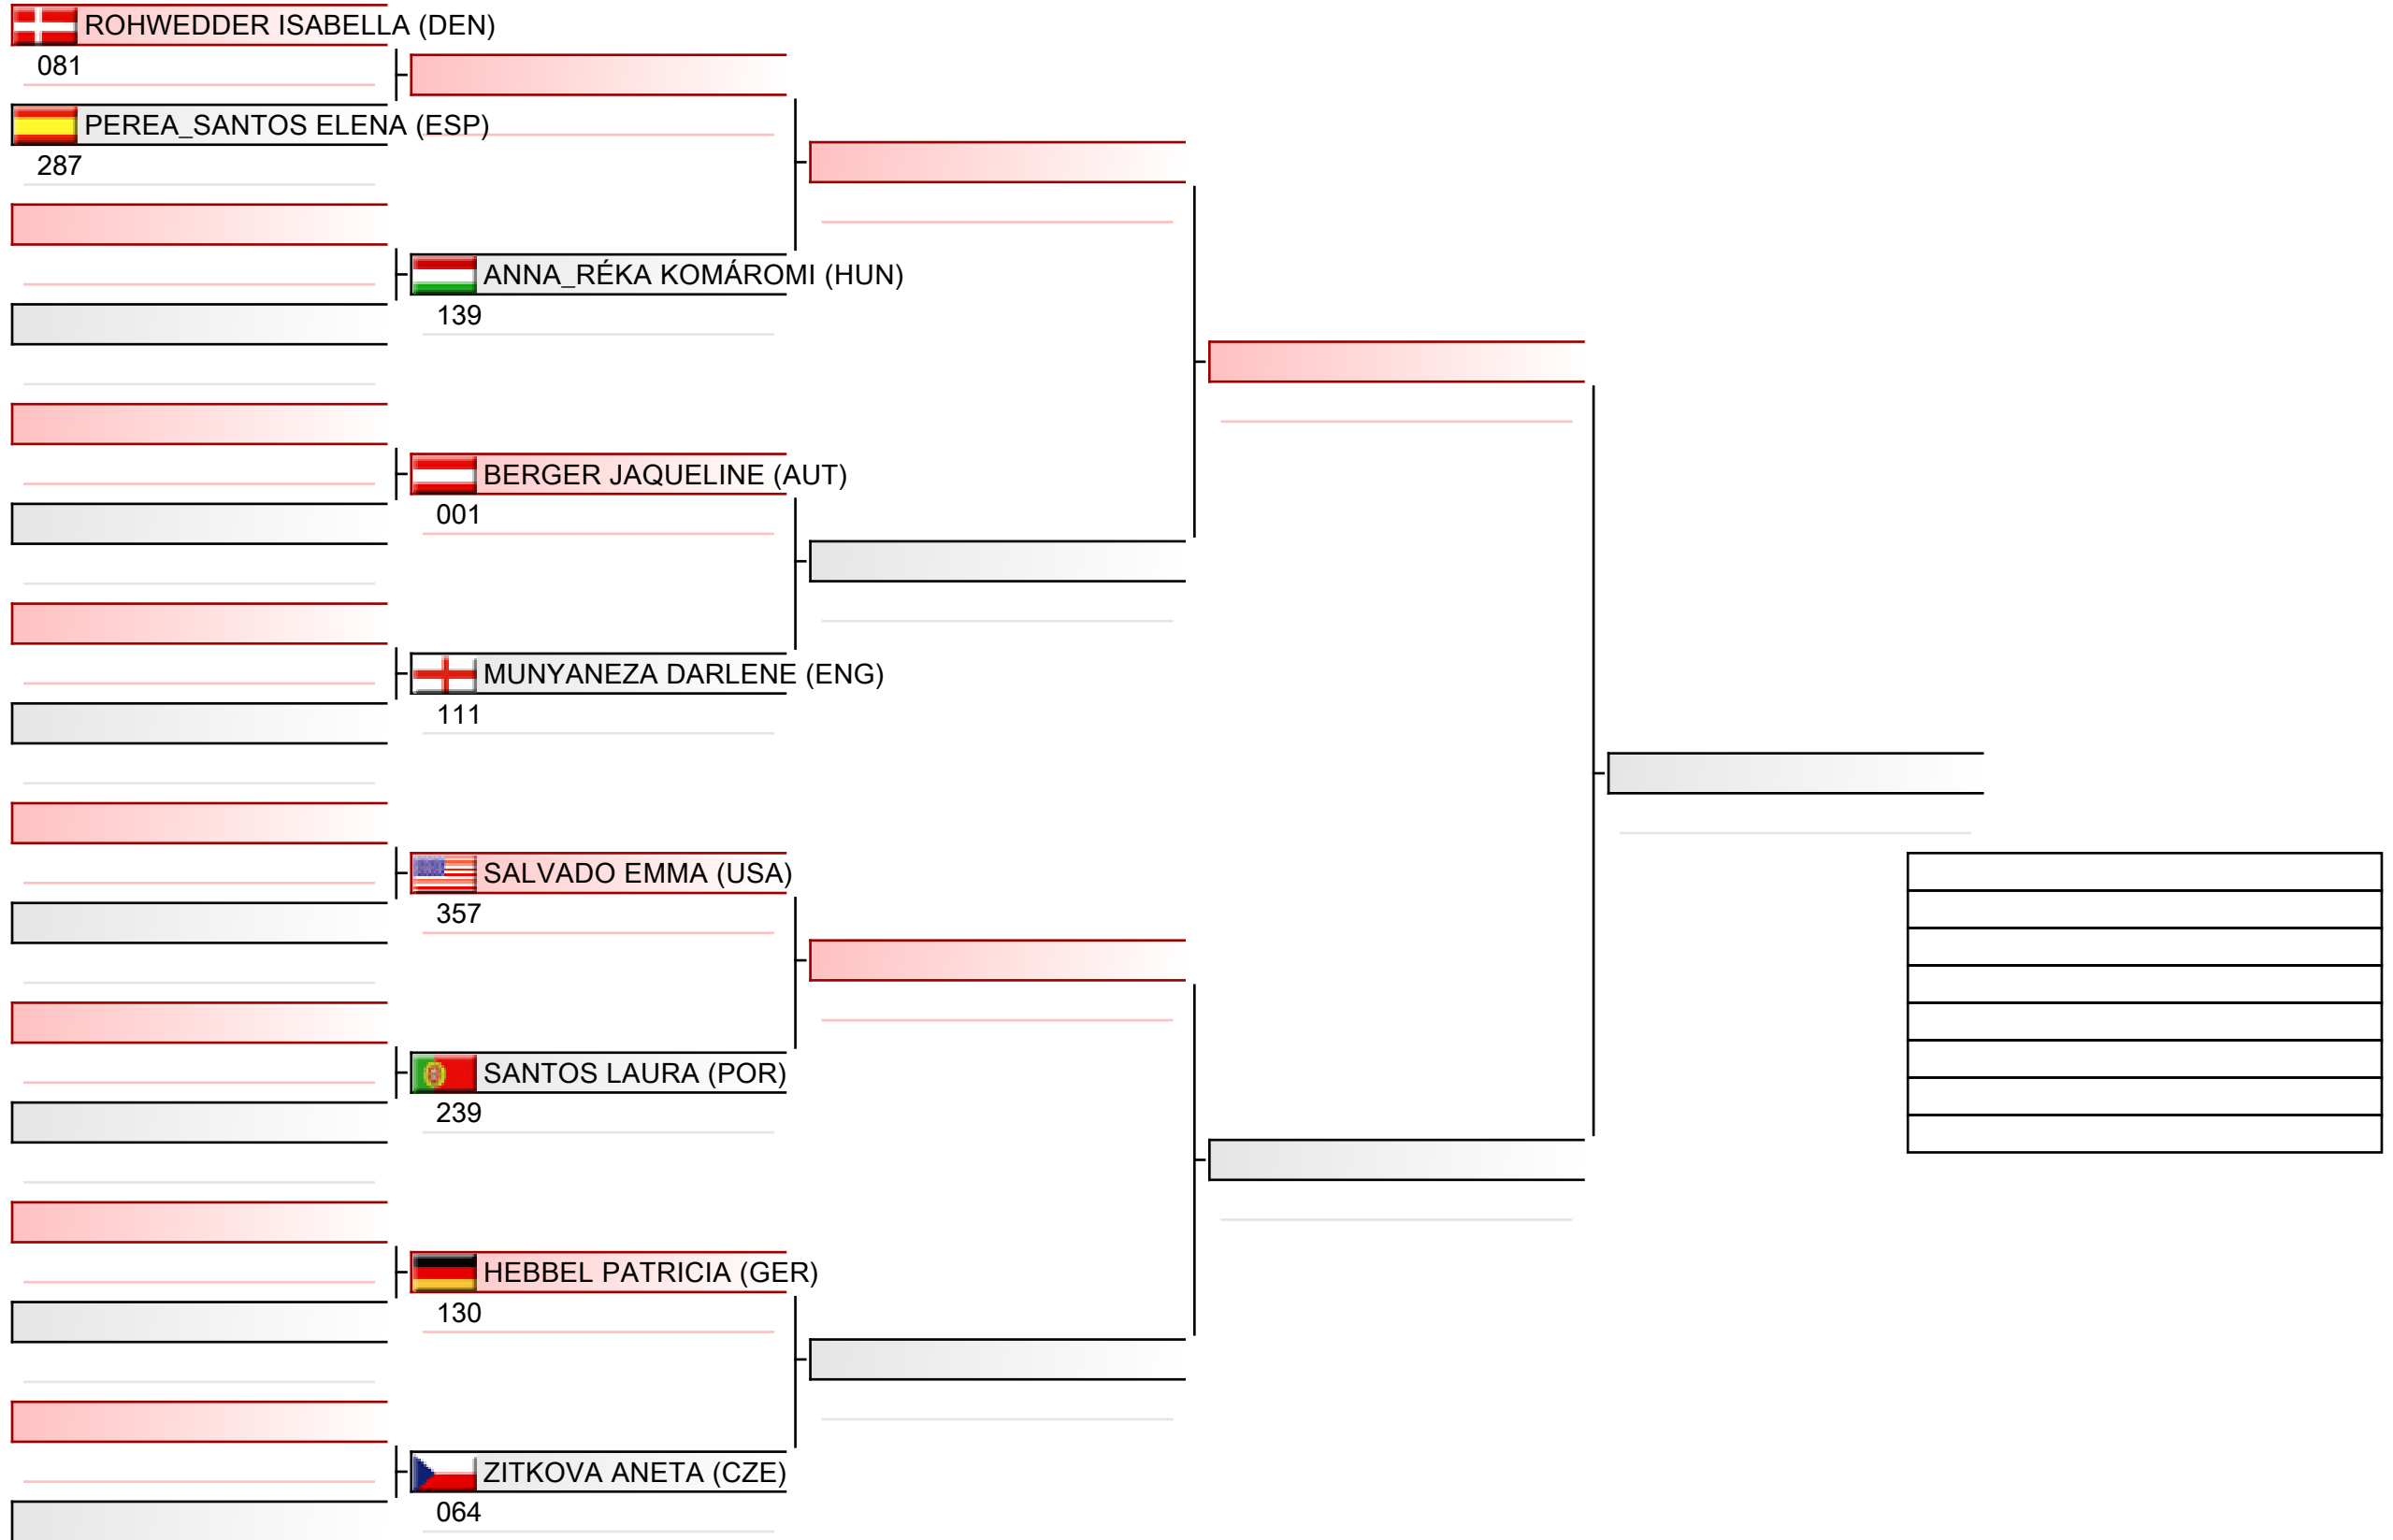

Junior ladies individual kata

WSKA World Shotokan Karate-do Championships 2022, Kings Dock, Port of Liverpool, 16 Monarchs Quay, Liverpool L3 4FP, Vereinigtes Königreich, ENG

Tatami
1 11:00

Pool
2/4