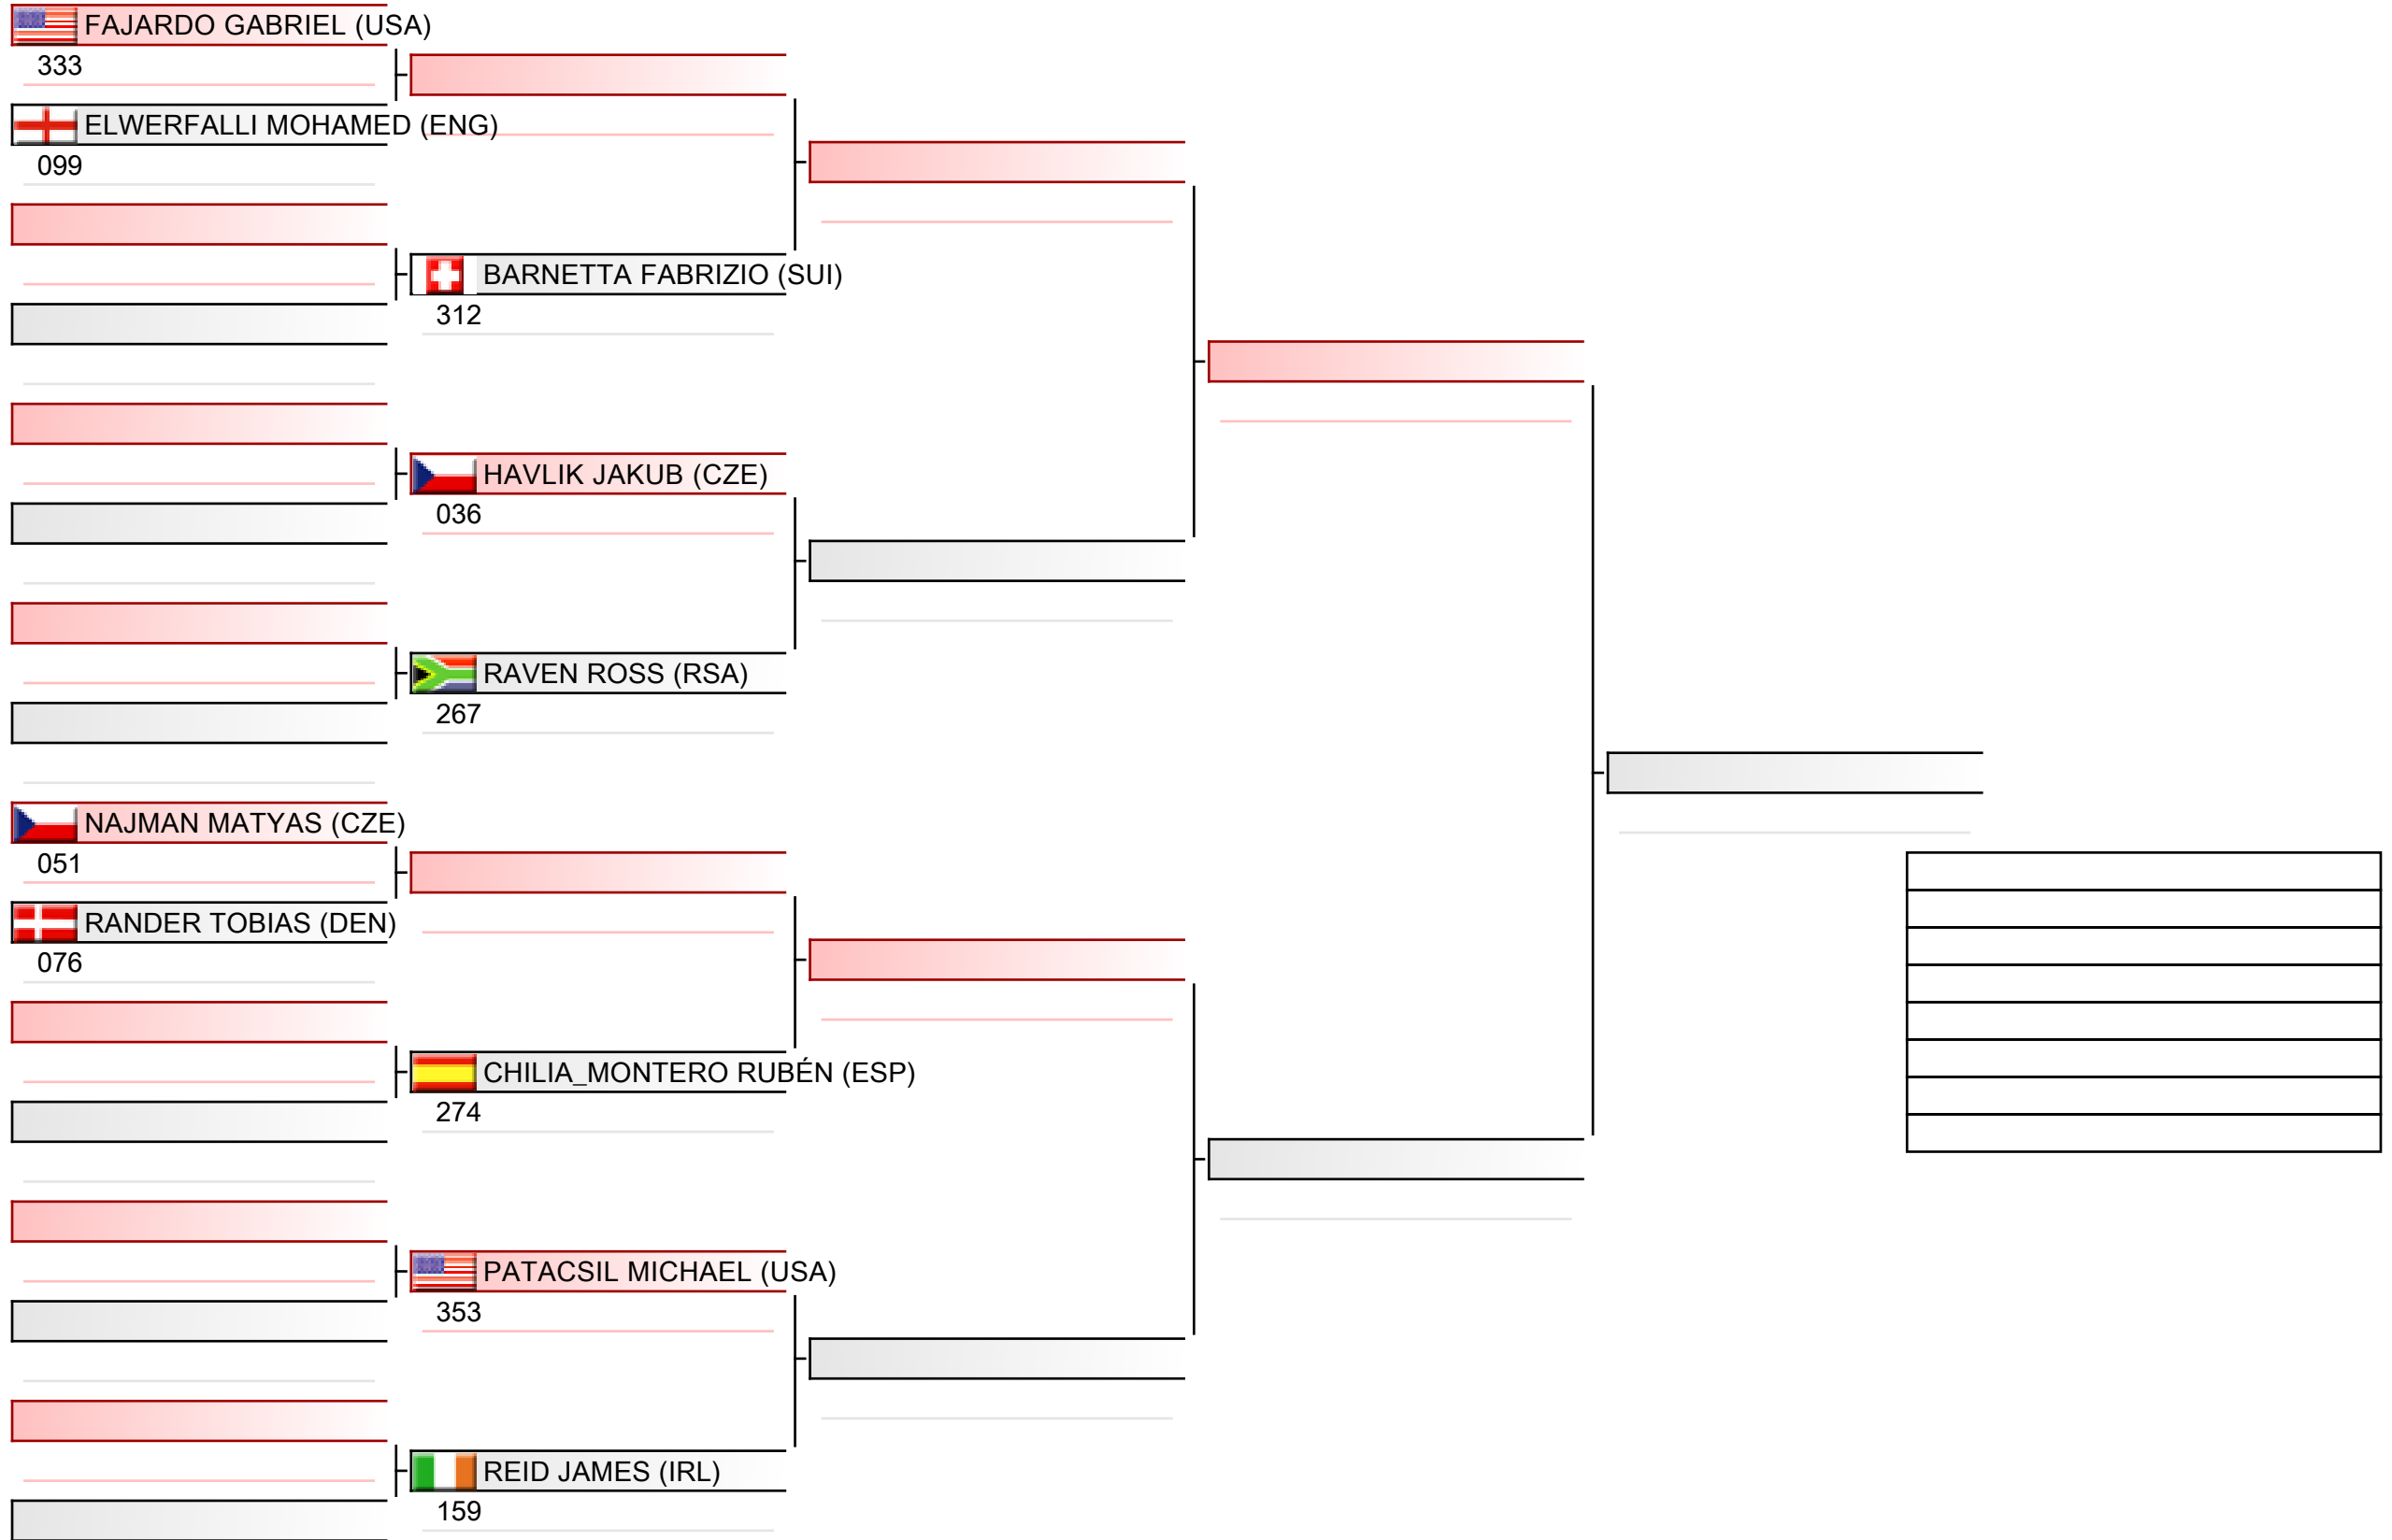

Youth men individual kata

WSKA World Shotokan Karate-do Championships 2022, Kings Dock, Port of Liverpool, 16 Monarchs Quay, Liverpool L3 4FP, Vereinigtes Königreich, ENG

Tatami
1 10:30

Pool
2/2