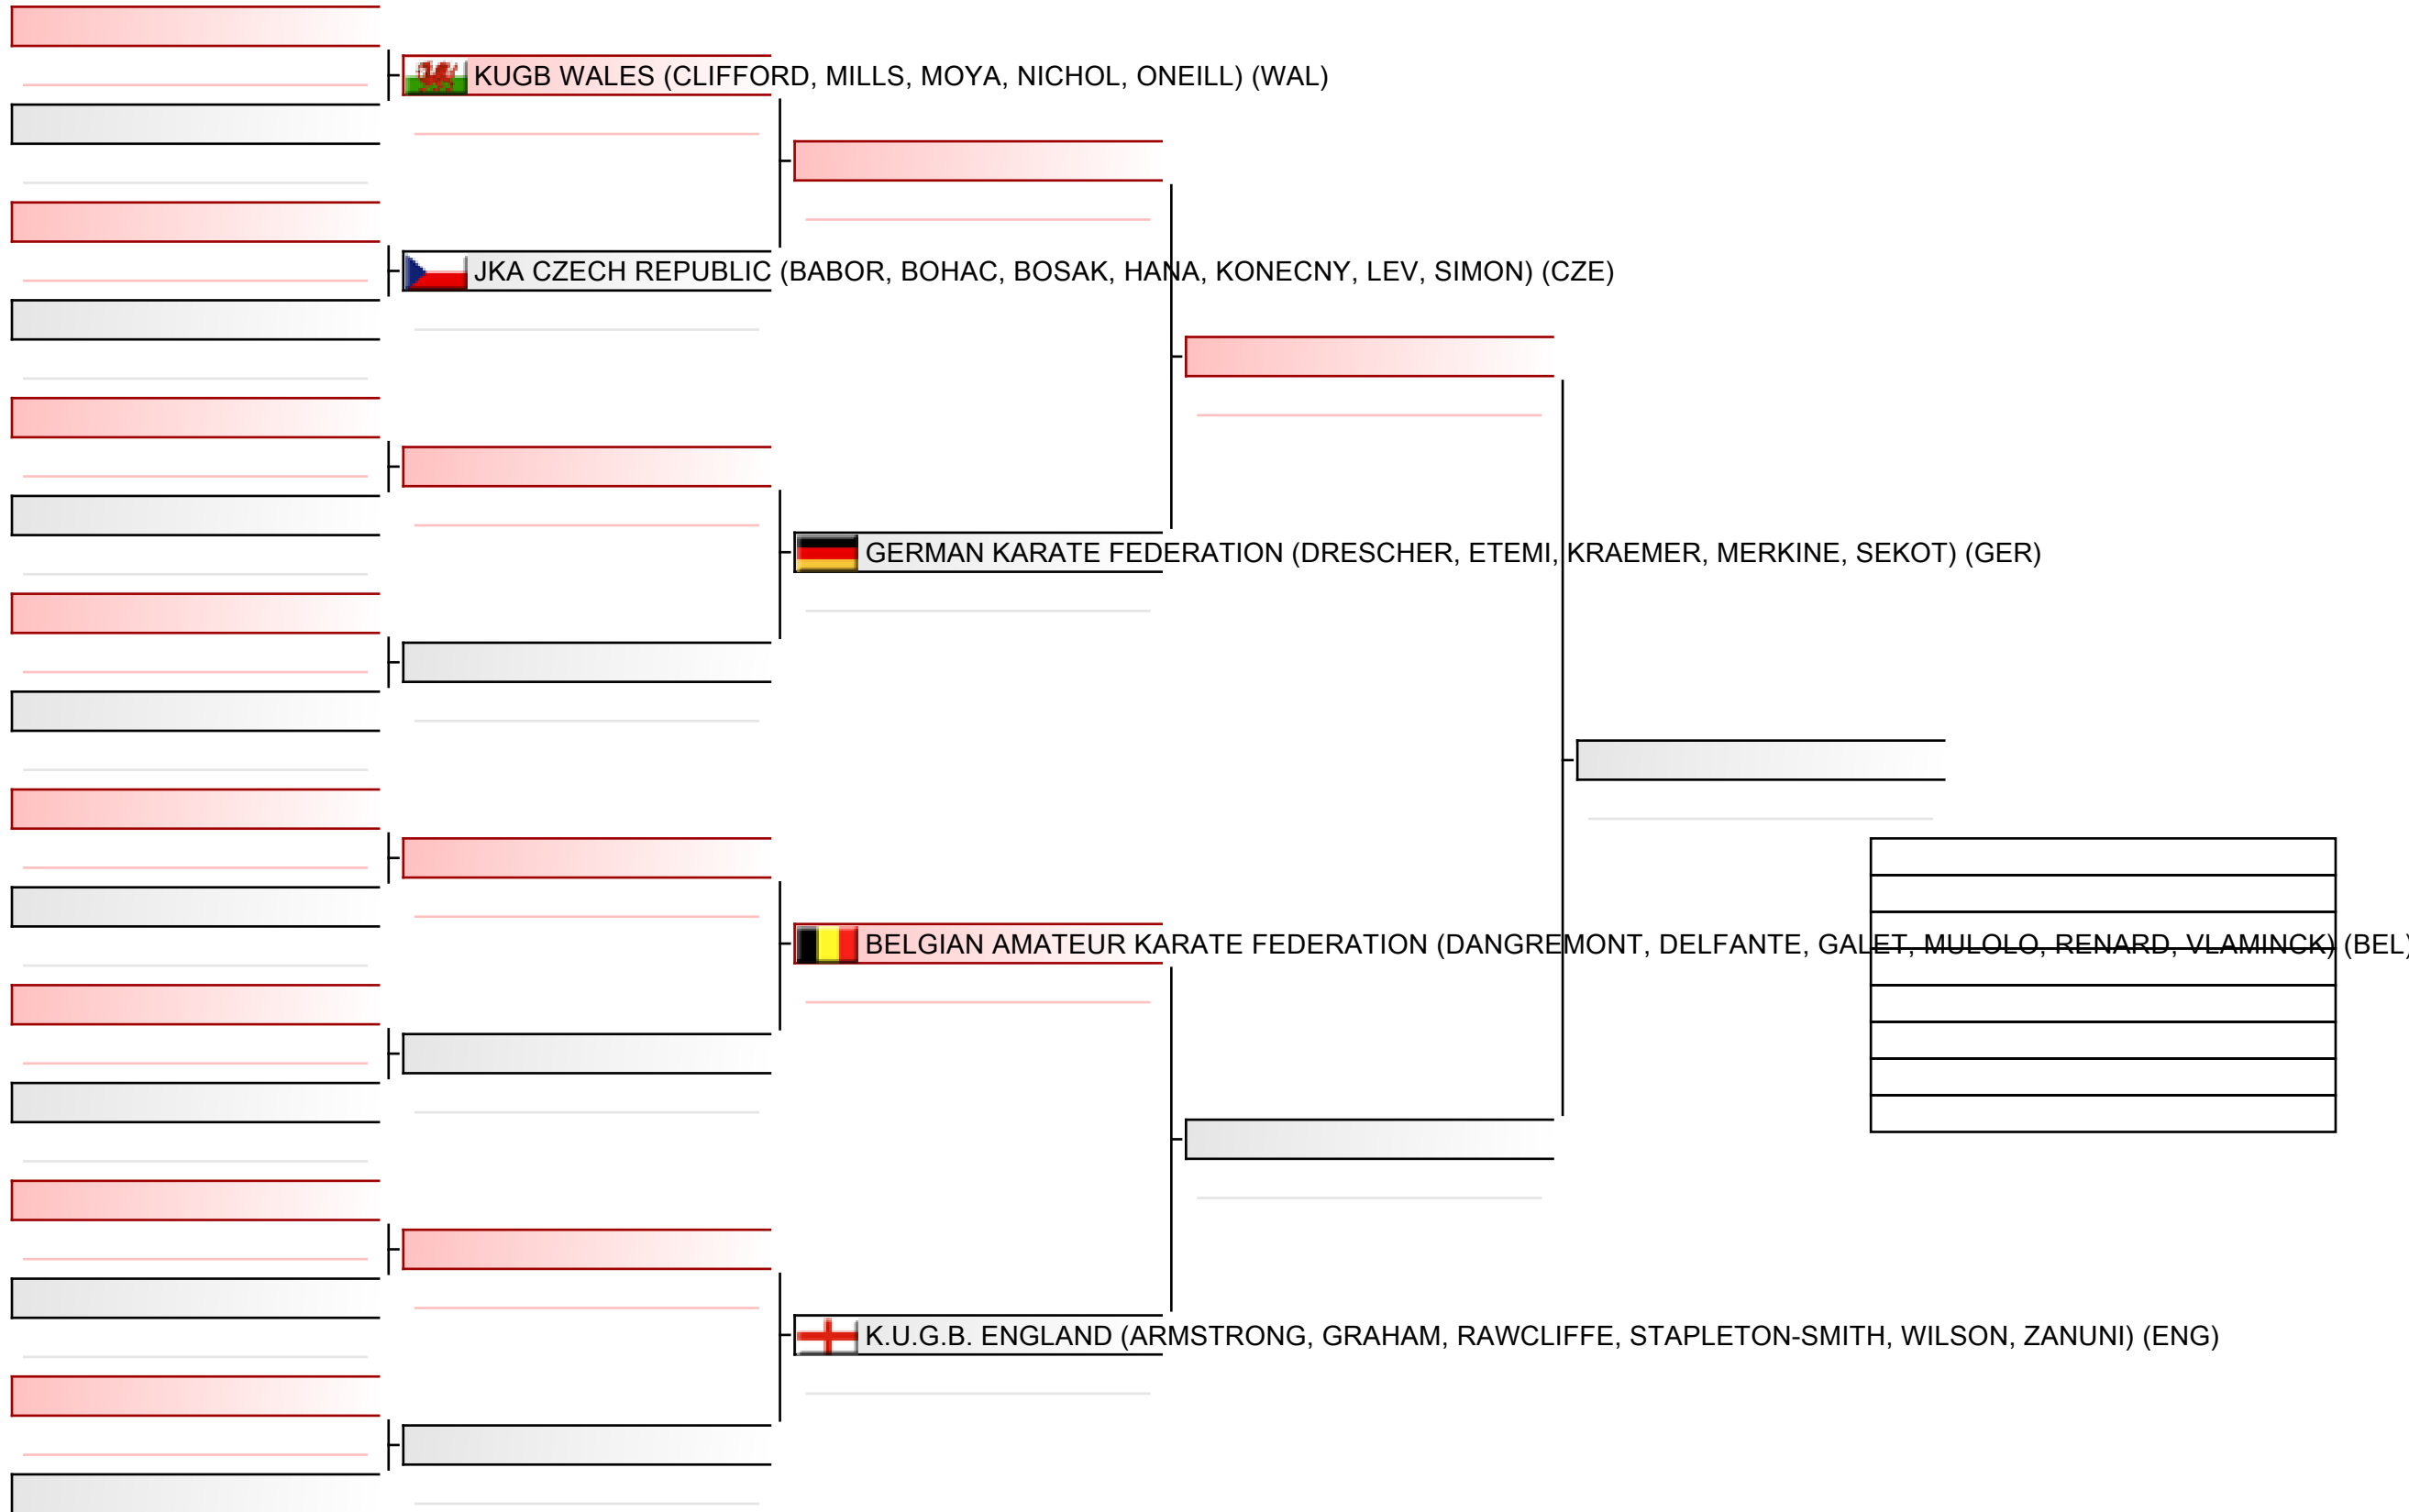

Senior men team kumite

WSKA World Shotokan Karate-do Championships 2022, Kings Dock, Port of Liverpool, 16 Monarchs Quay, Liverpool L3 4FP, Vereinigtes Königreich, ENG

Tatami
4 14:10

Pool
2/2