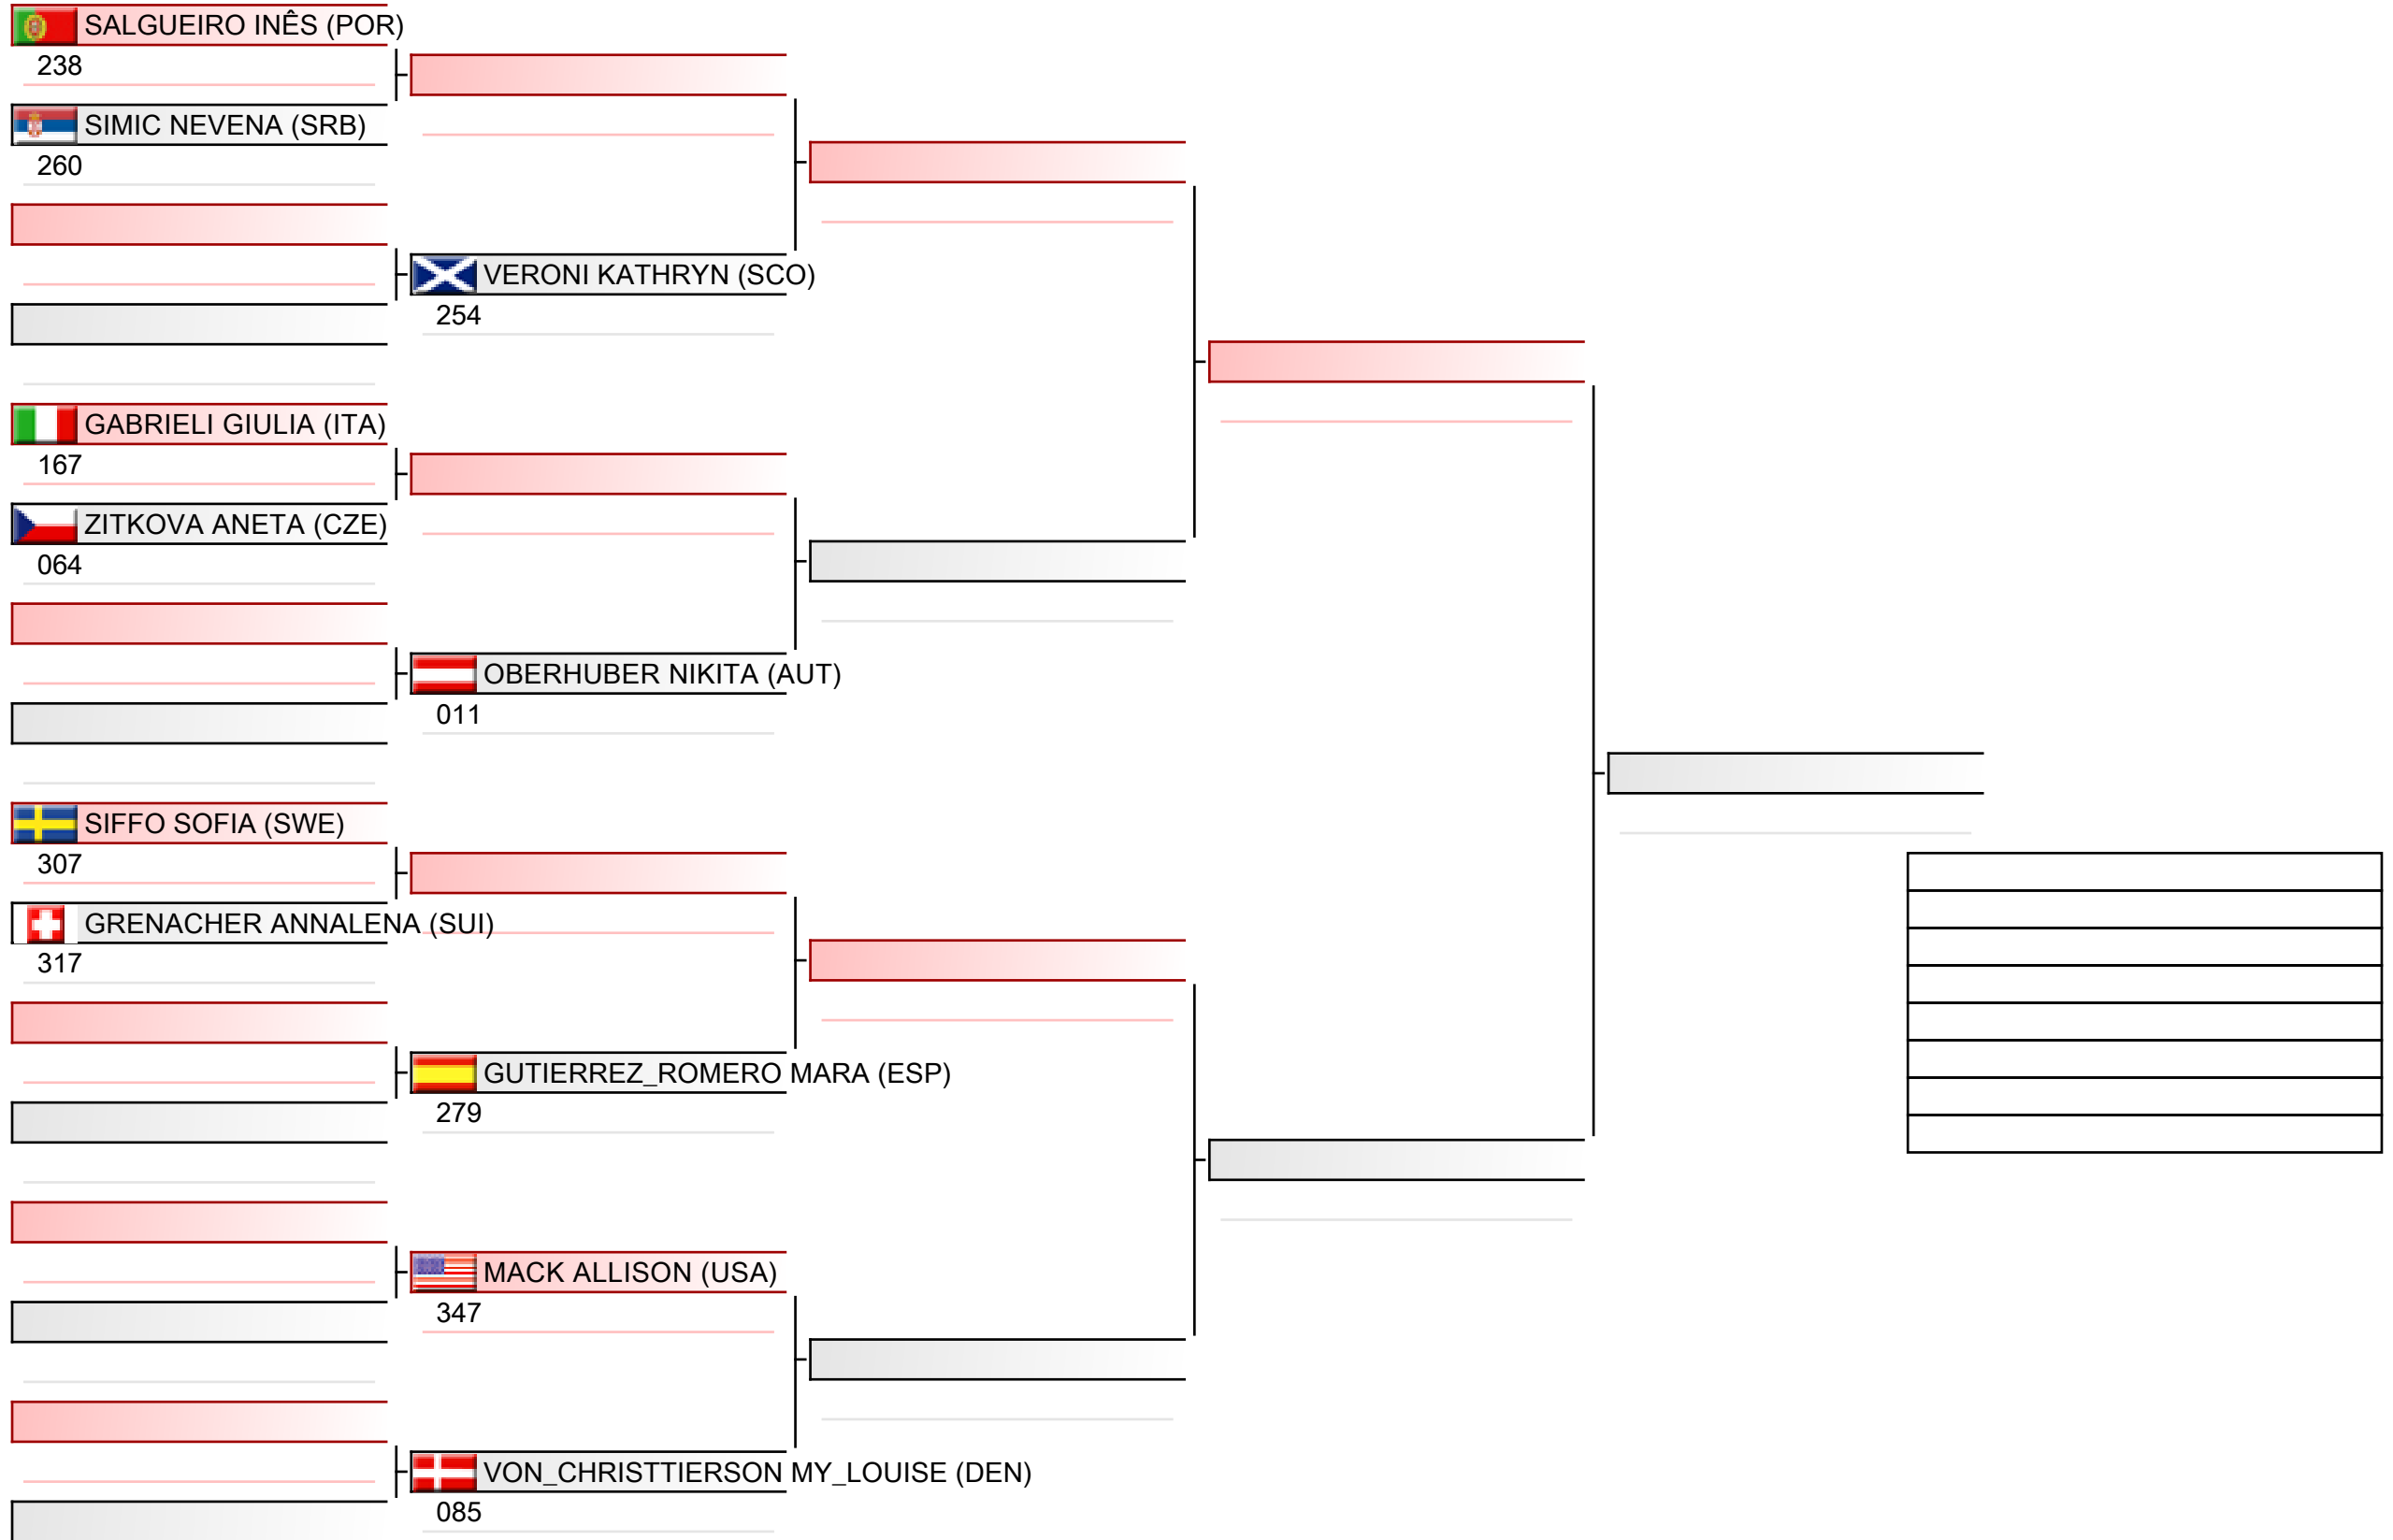

Senior ladies individual kata

WSKA World Shotokan Karate-do Championships 2022, Kings Dock, Port of Liverpool, 16 Monarchs Quay, Liverpool L3 4FP, Vereinigtes Königreich, ENG

Tatami
5 09:45

Pool
1/4