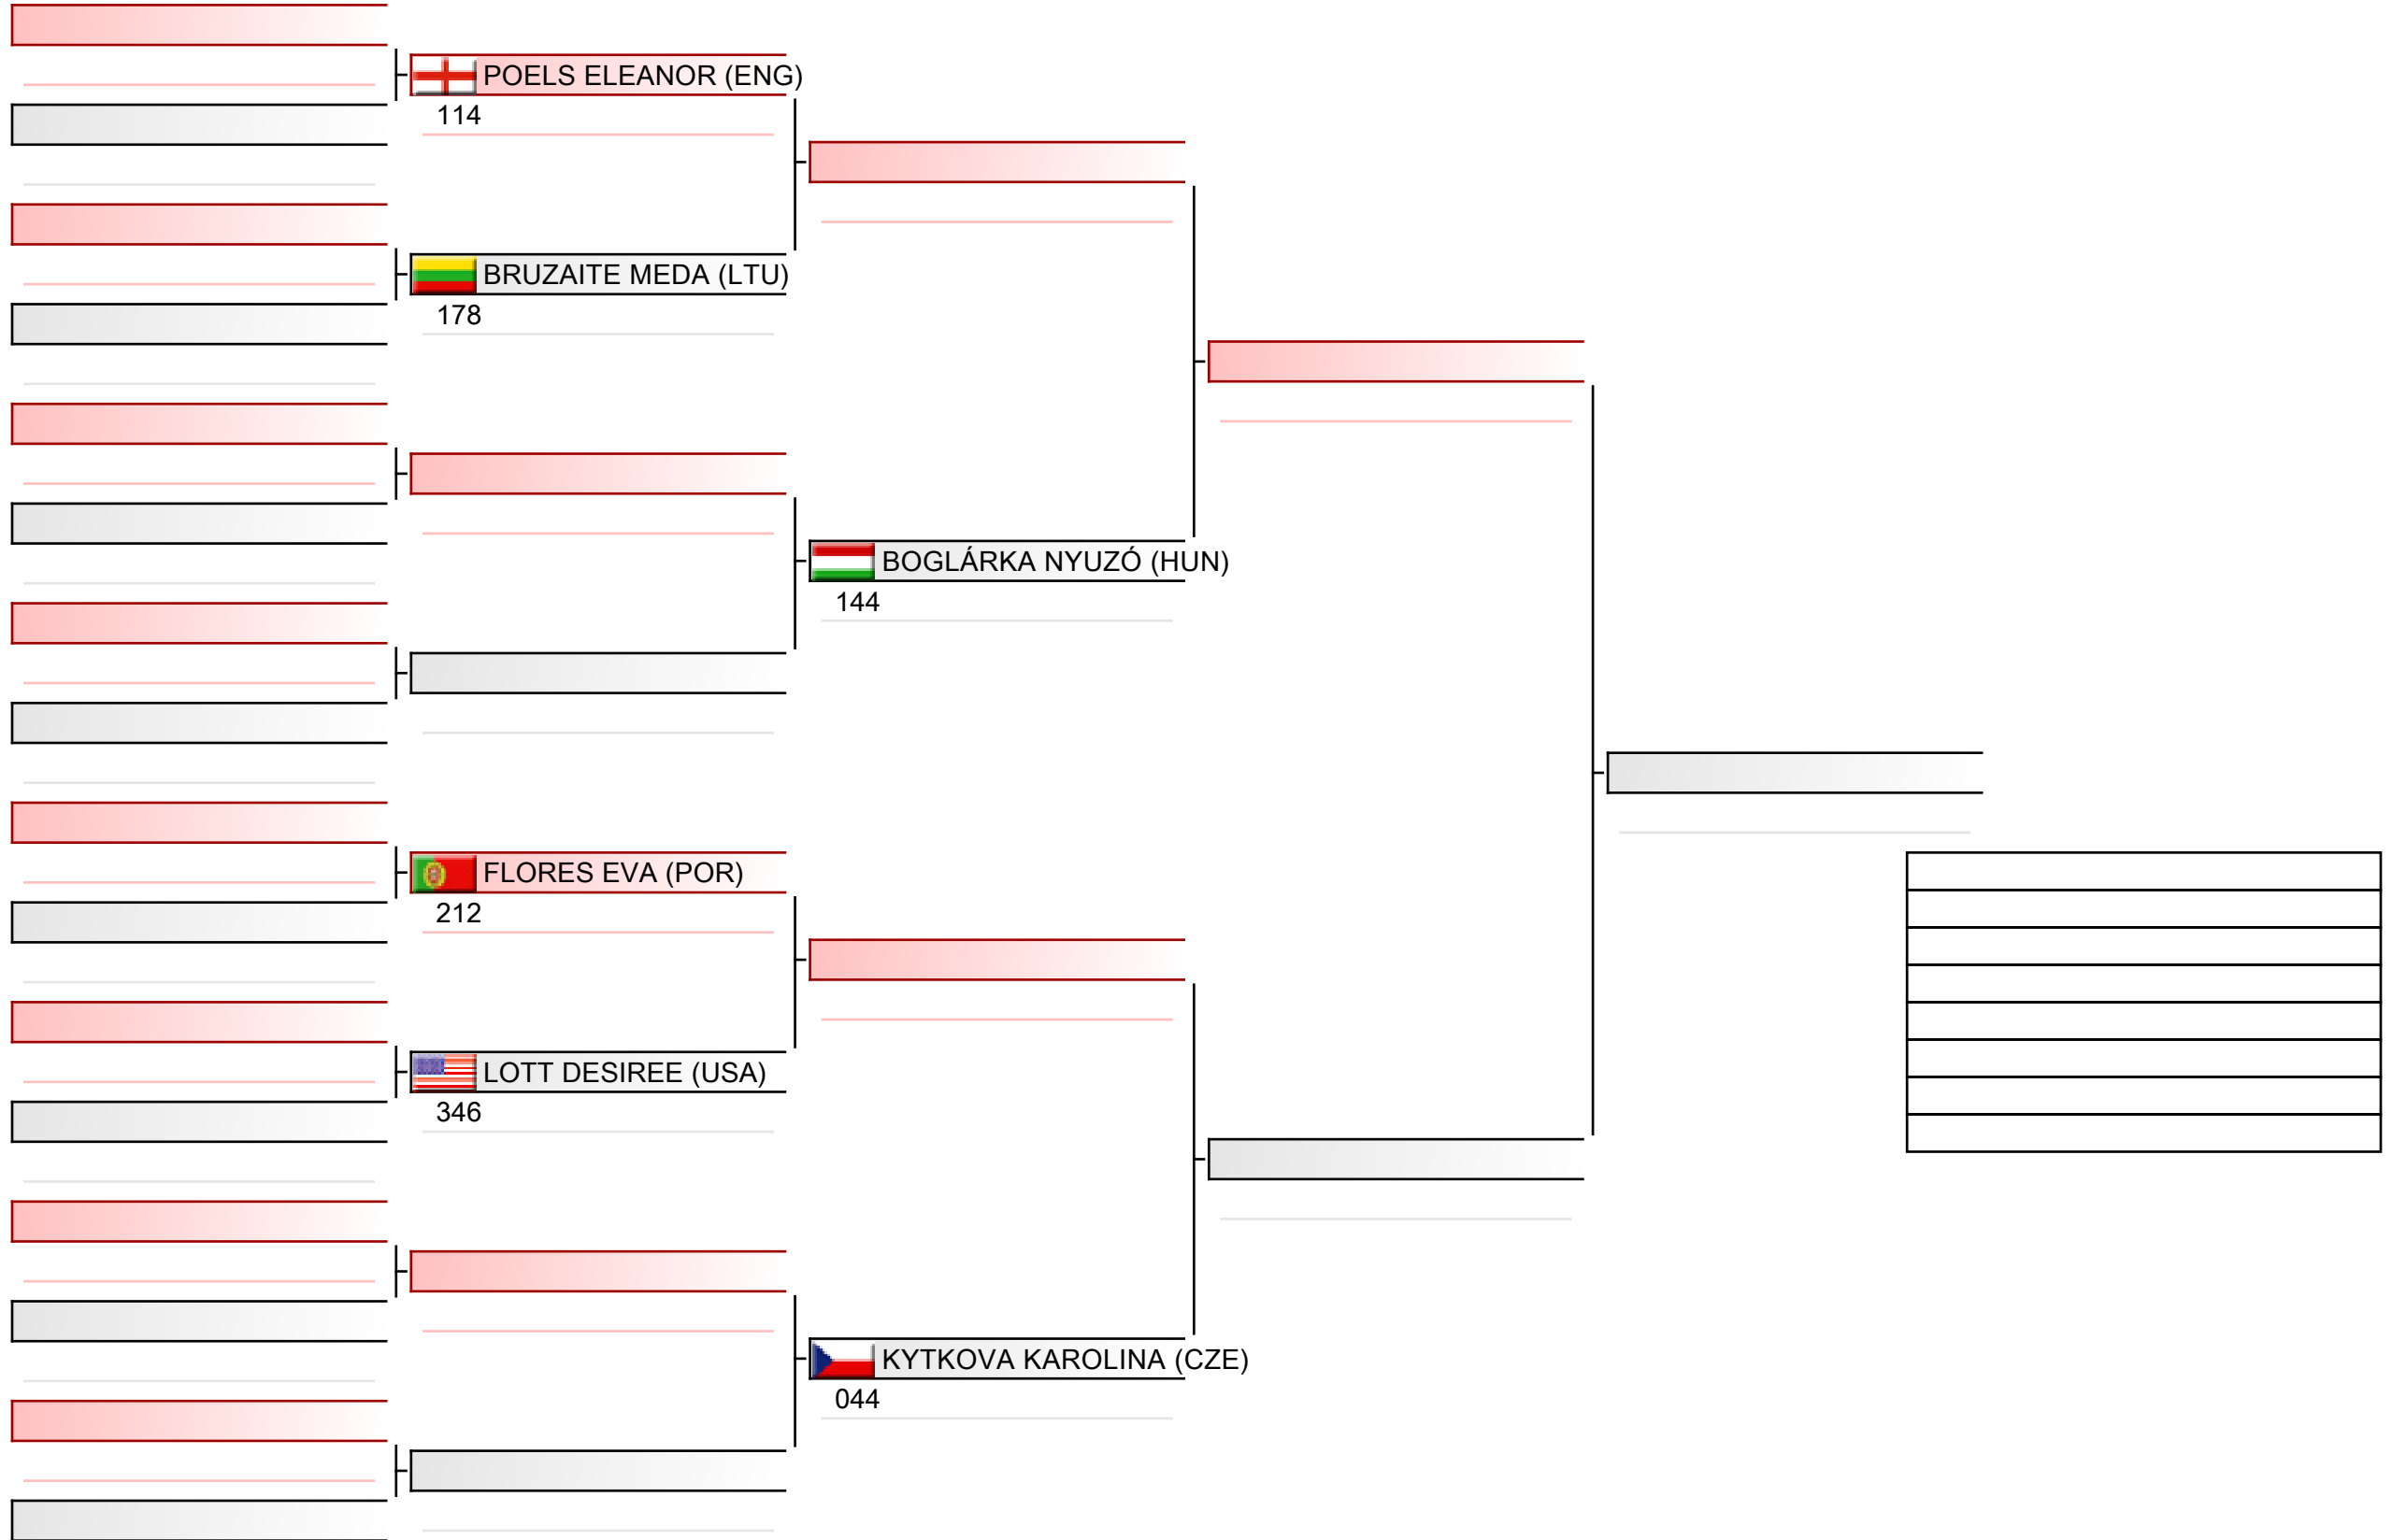

Cadet ladies individual kumite

WSKA World Shotokan Karate-do Championships 2022, Kings Dock, Port of Liverpool, 16 Monarchs Quay, Liverpool L3 4FP, Vereinigtes Königreich, ENG

Tatami
1 11:40

Pool
2/4