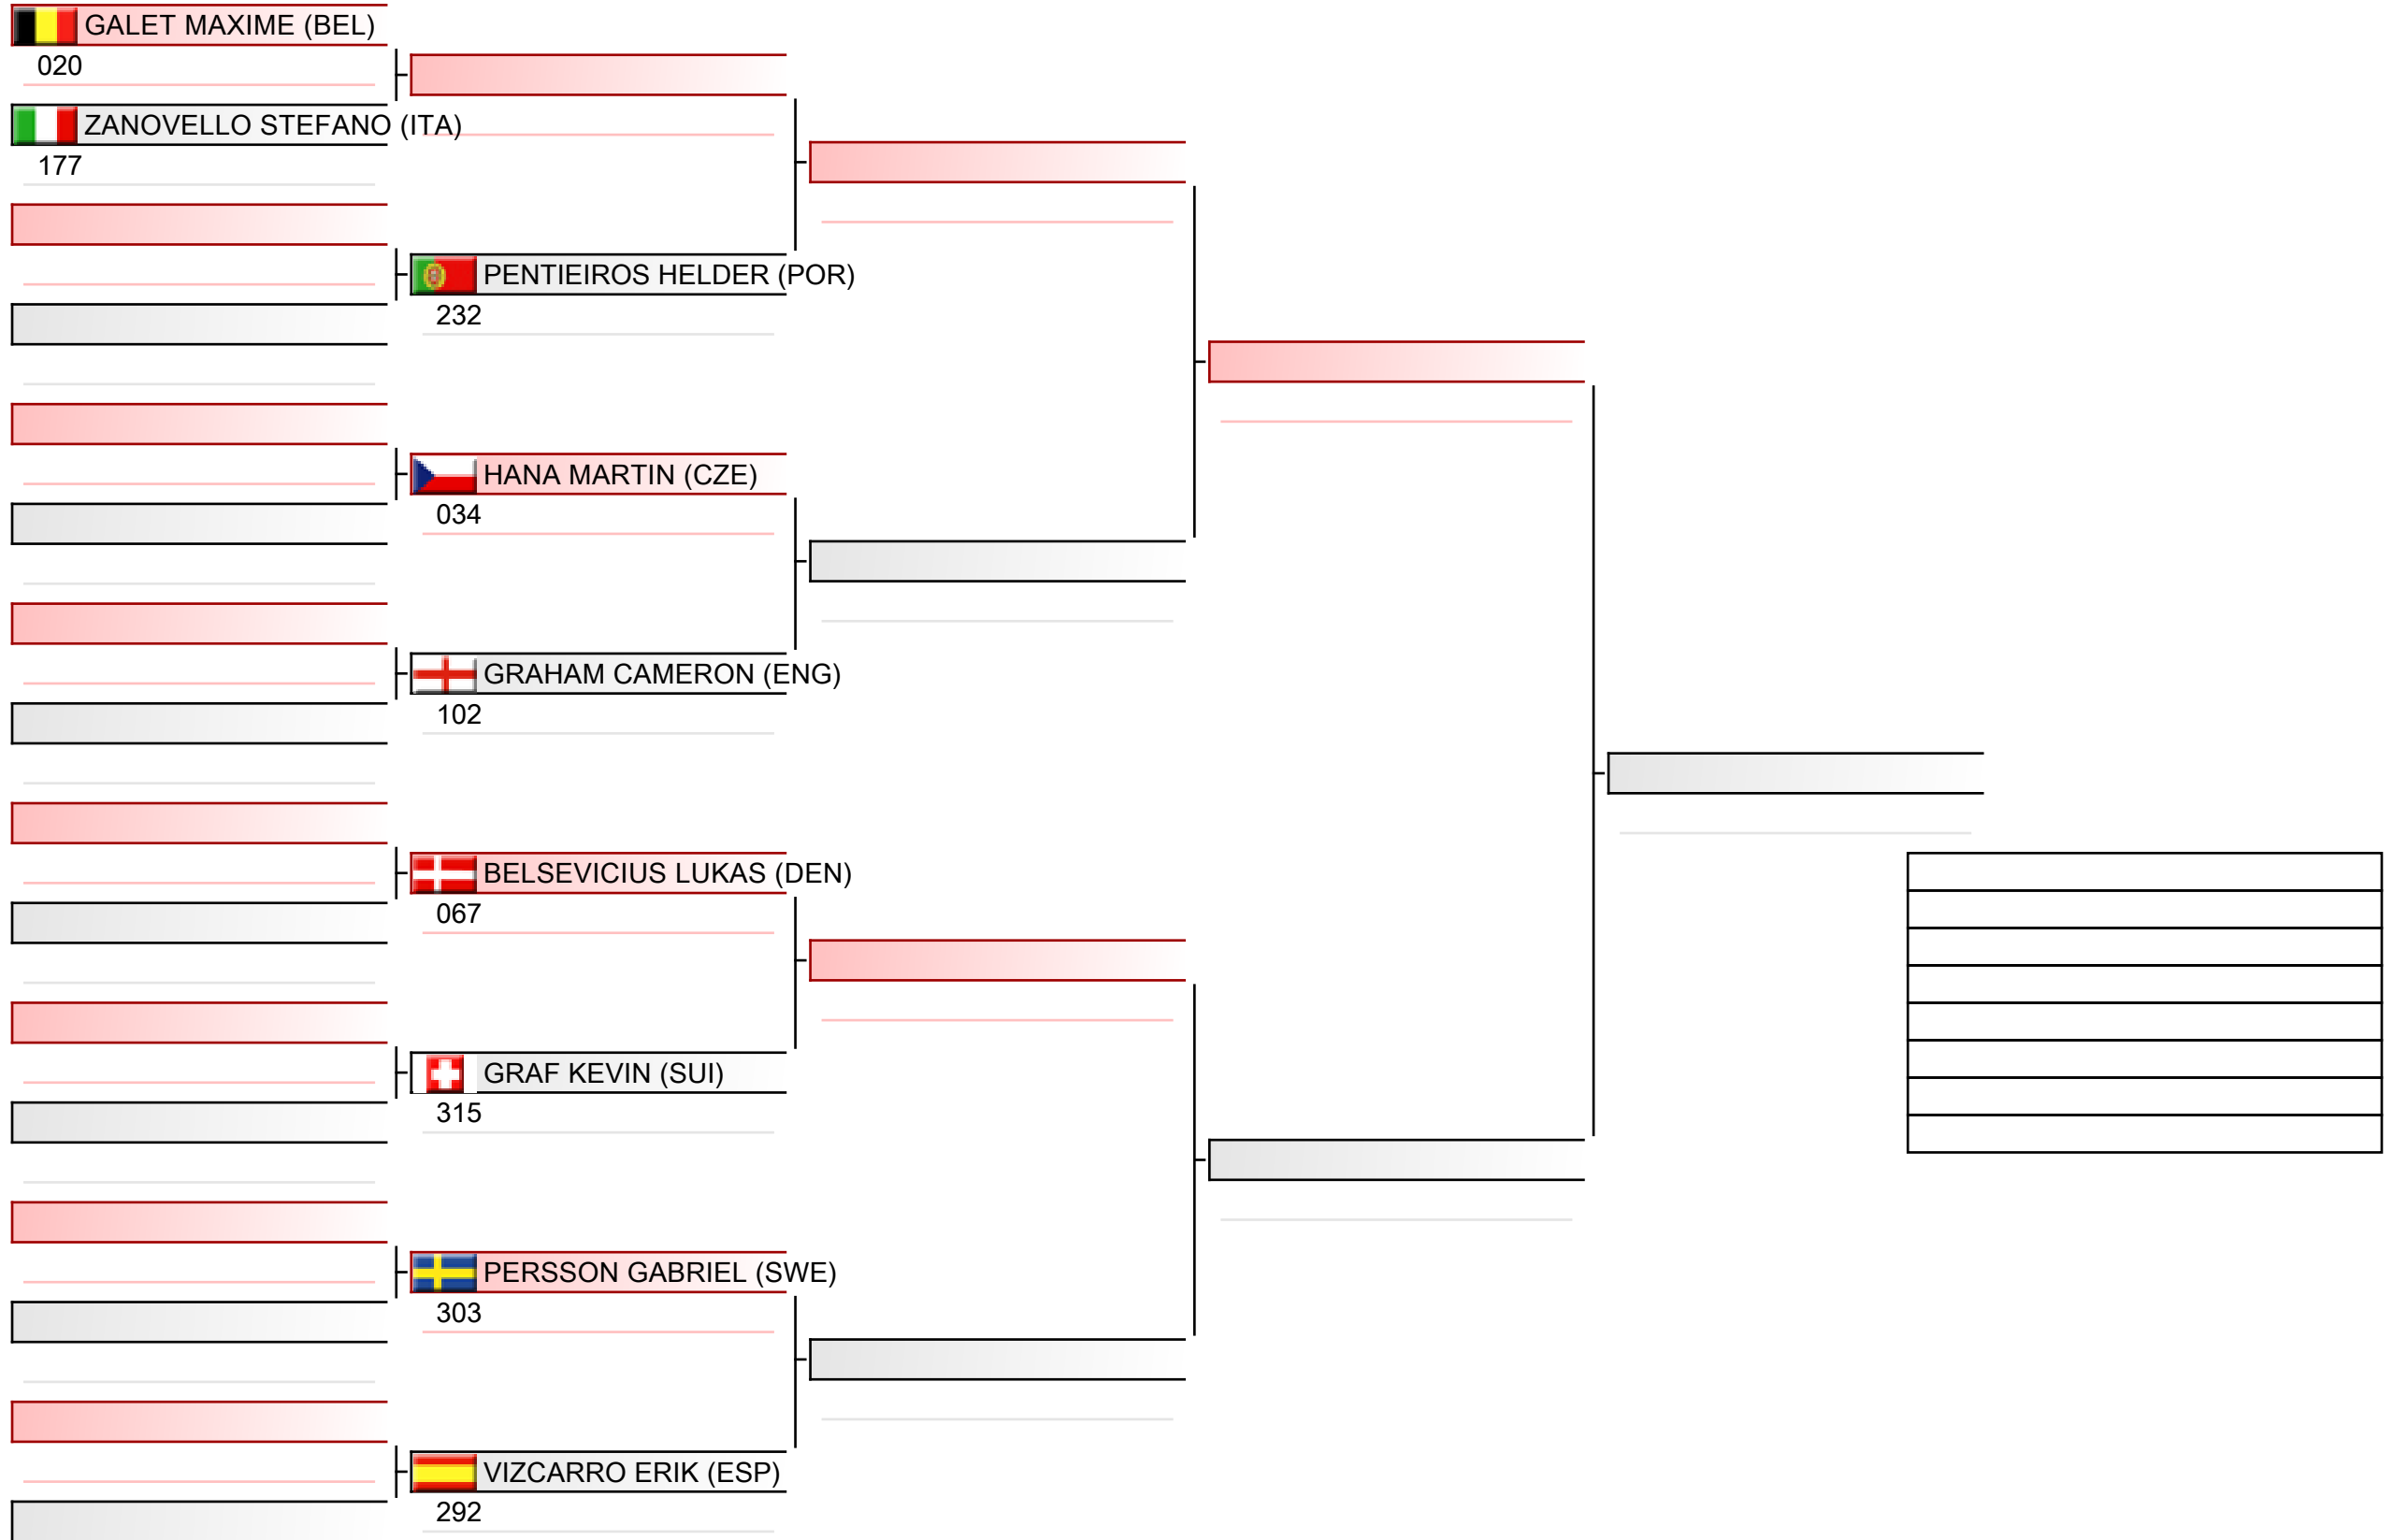

Senior men individual kumite

WSKA World Shotokan Karate-do Championships 2022, Kings Dock, Port of Liverpool, 16 Monarchs Quay, Liverpool L3 4FP, Vereinigtes Königreich, ENG

Tatami
6 12:25

Pool
5/8