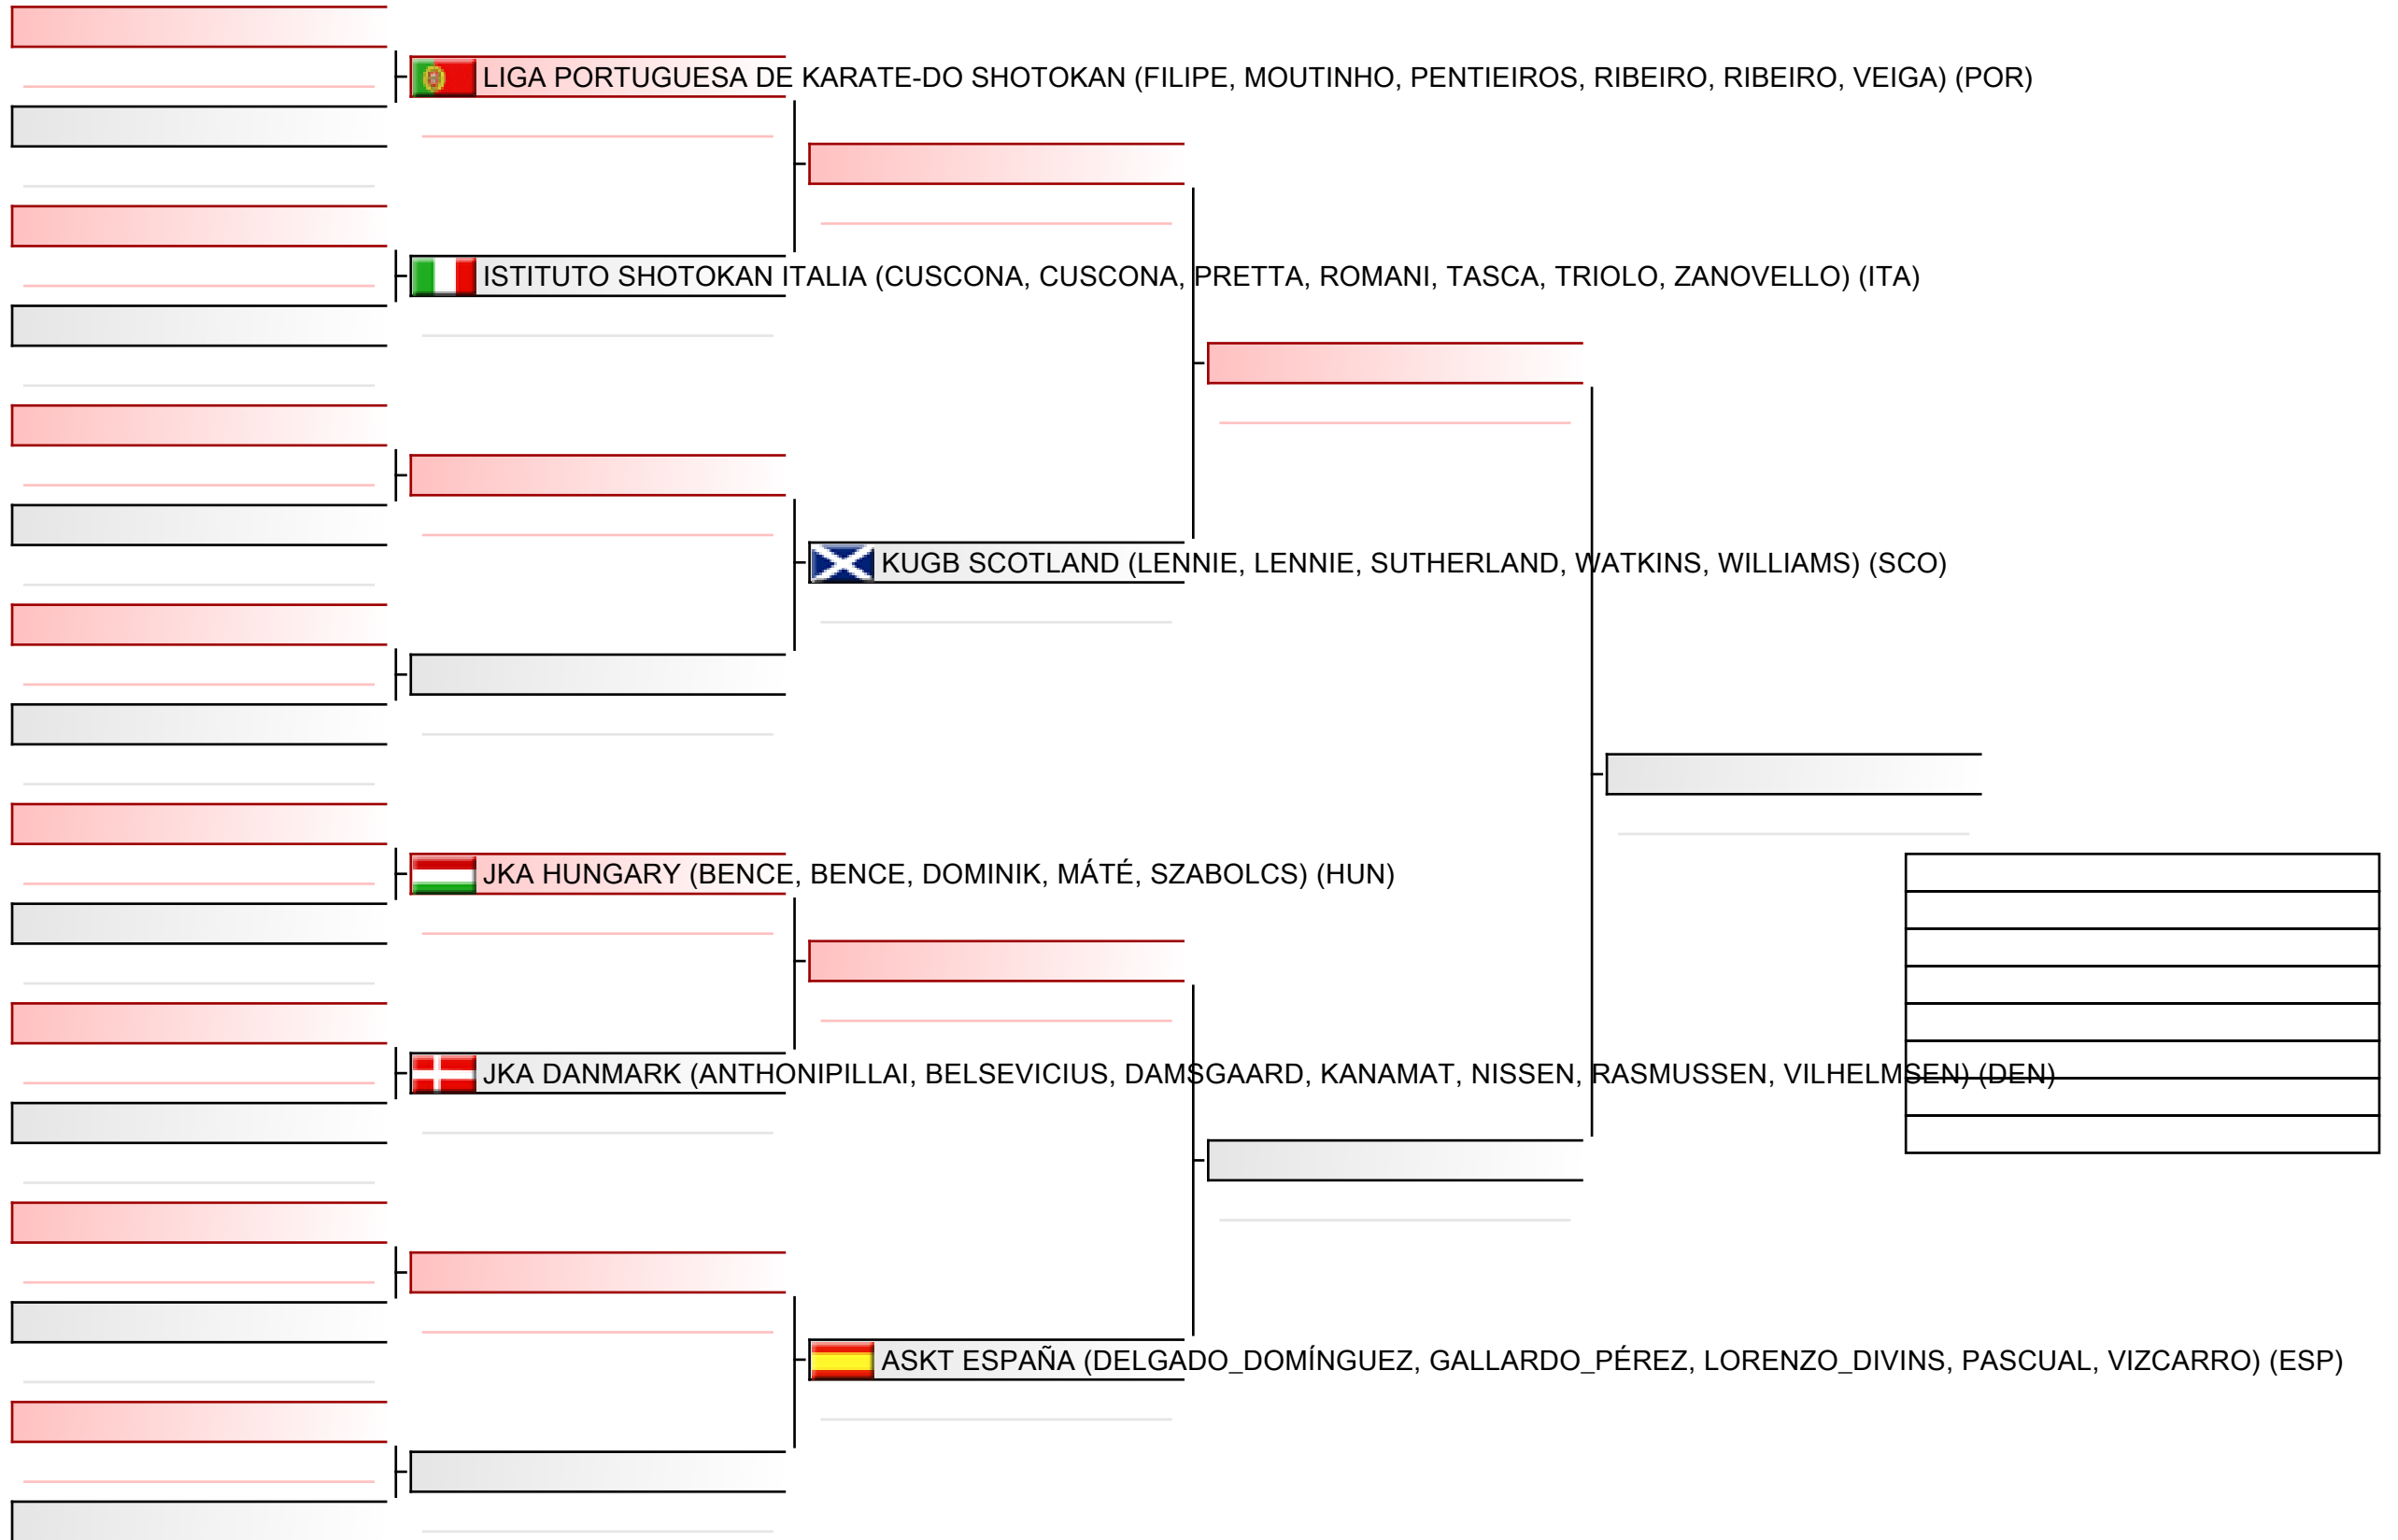

Pool
8/8

Senior men team kumite

WSKA World Shotokan Karate-do Championships 2022, Kings Dock, Port of Liverpool, 16 Monarchs Quay, Liverpool L3 4FP, Vereinigtes Königreich, ENG

Tatami
3 14:10

Pool
1/2

Senior men team kumite