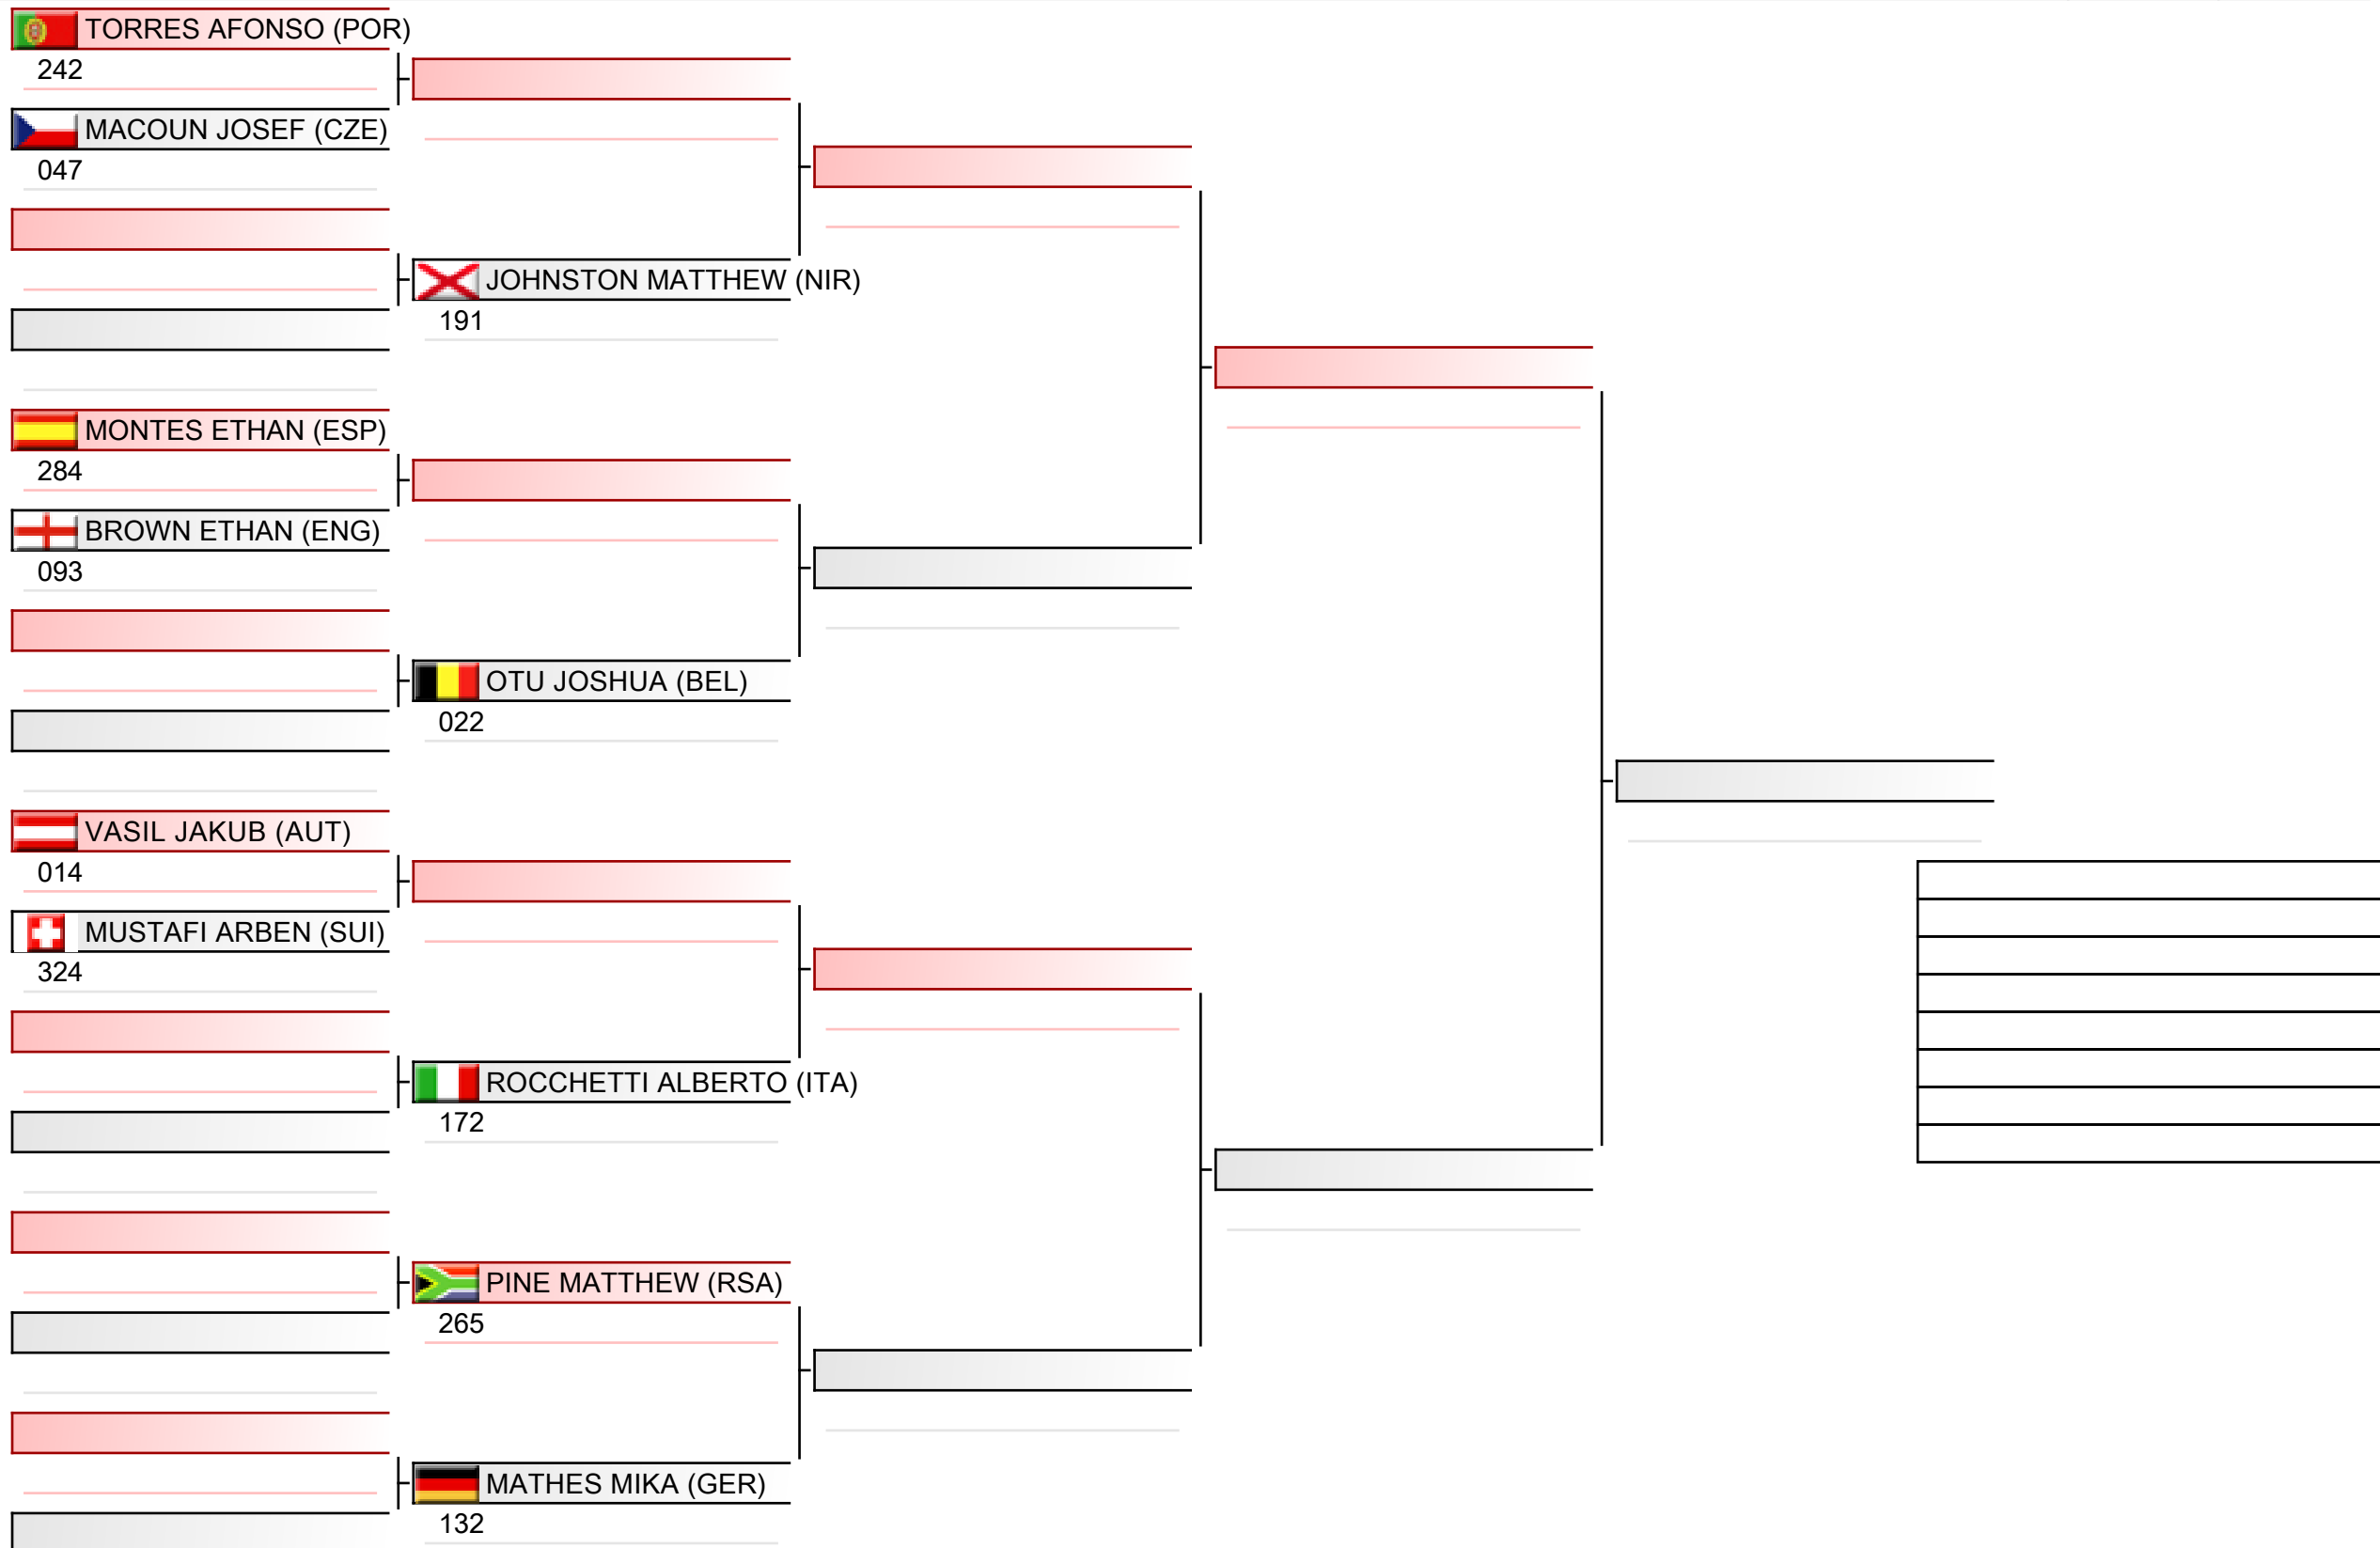

Junior men individual kata

WSKA World Shotokan Karate-do Championships 2022, Kings Dock, Port of Liverpool, 16 Monarchs Quay, Liverpool L3 4FP, Vereinigtes Königreich, ENG

Tatami
4 10:00

Pool
3/4