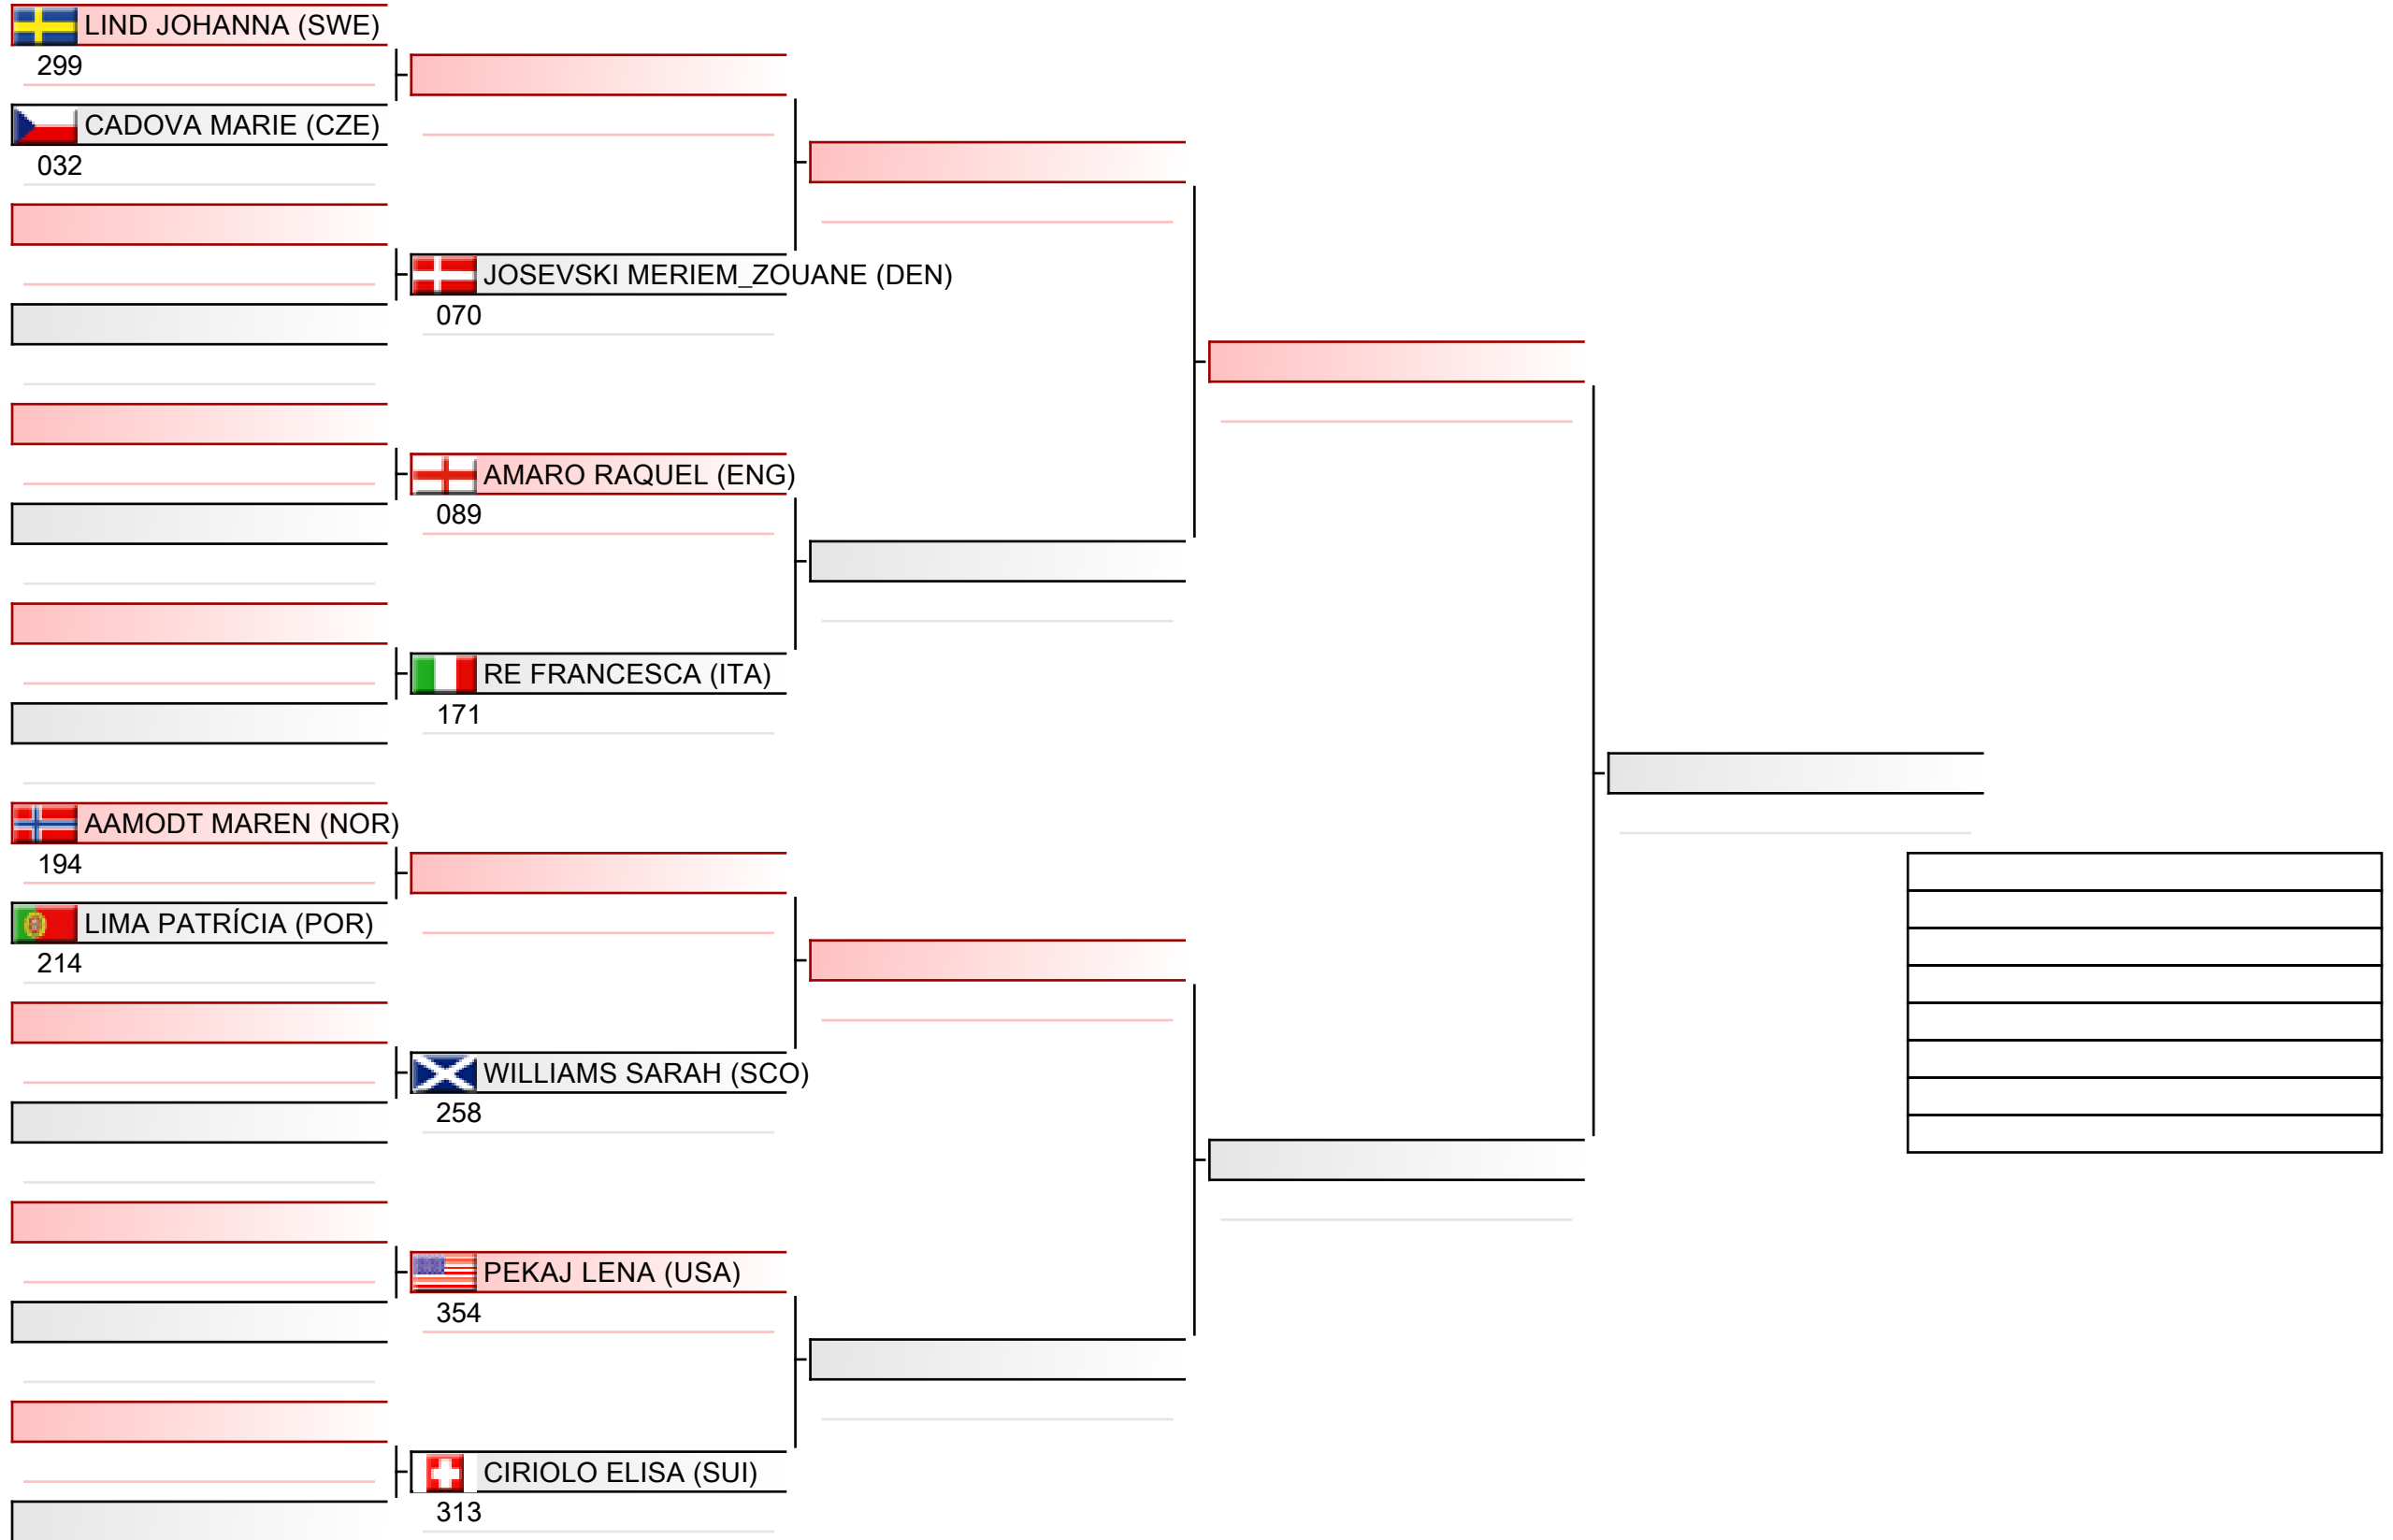

Senior ladies individual kata

WSKA World Shotokan Karate-do Championships 2022, Kings Dock, Port of Liverpool, 16 Monarchs Quay, Liverpool L3 4FP, Vereinigtes Königreich, ENG

Tatami
6 10:15

Pool
3/4