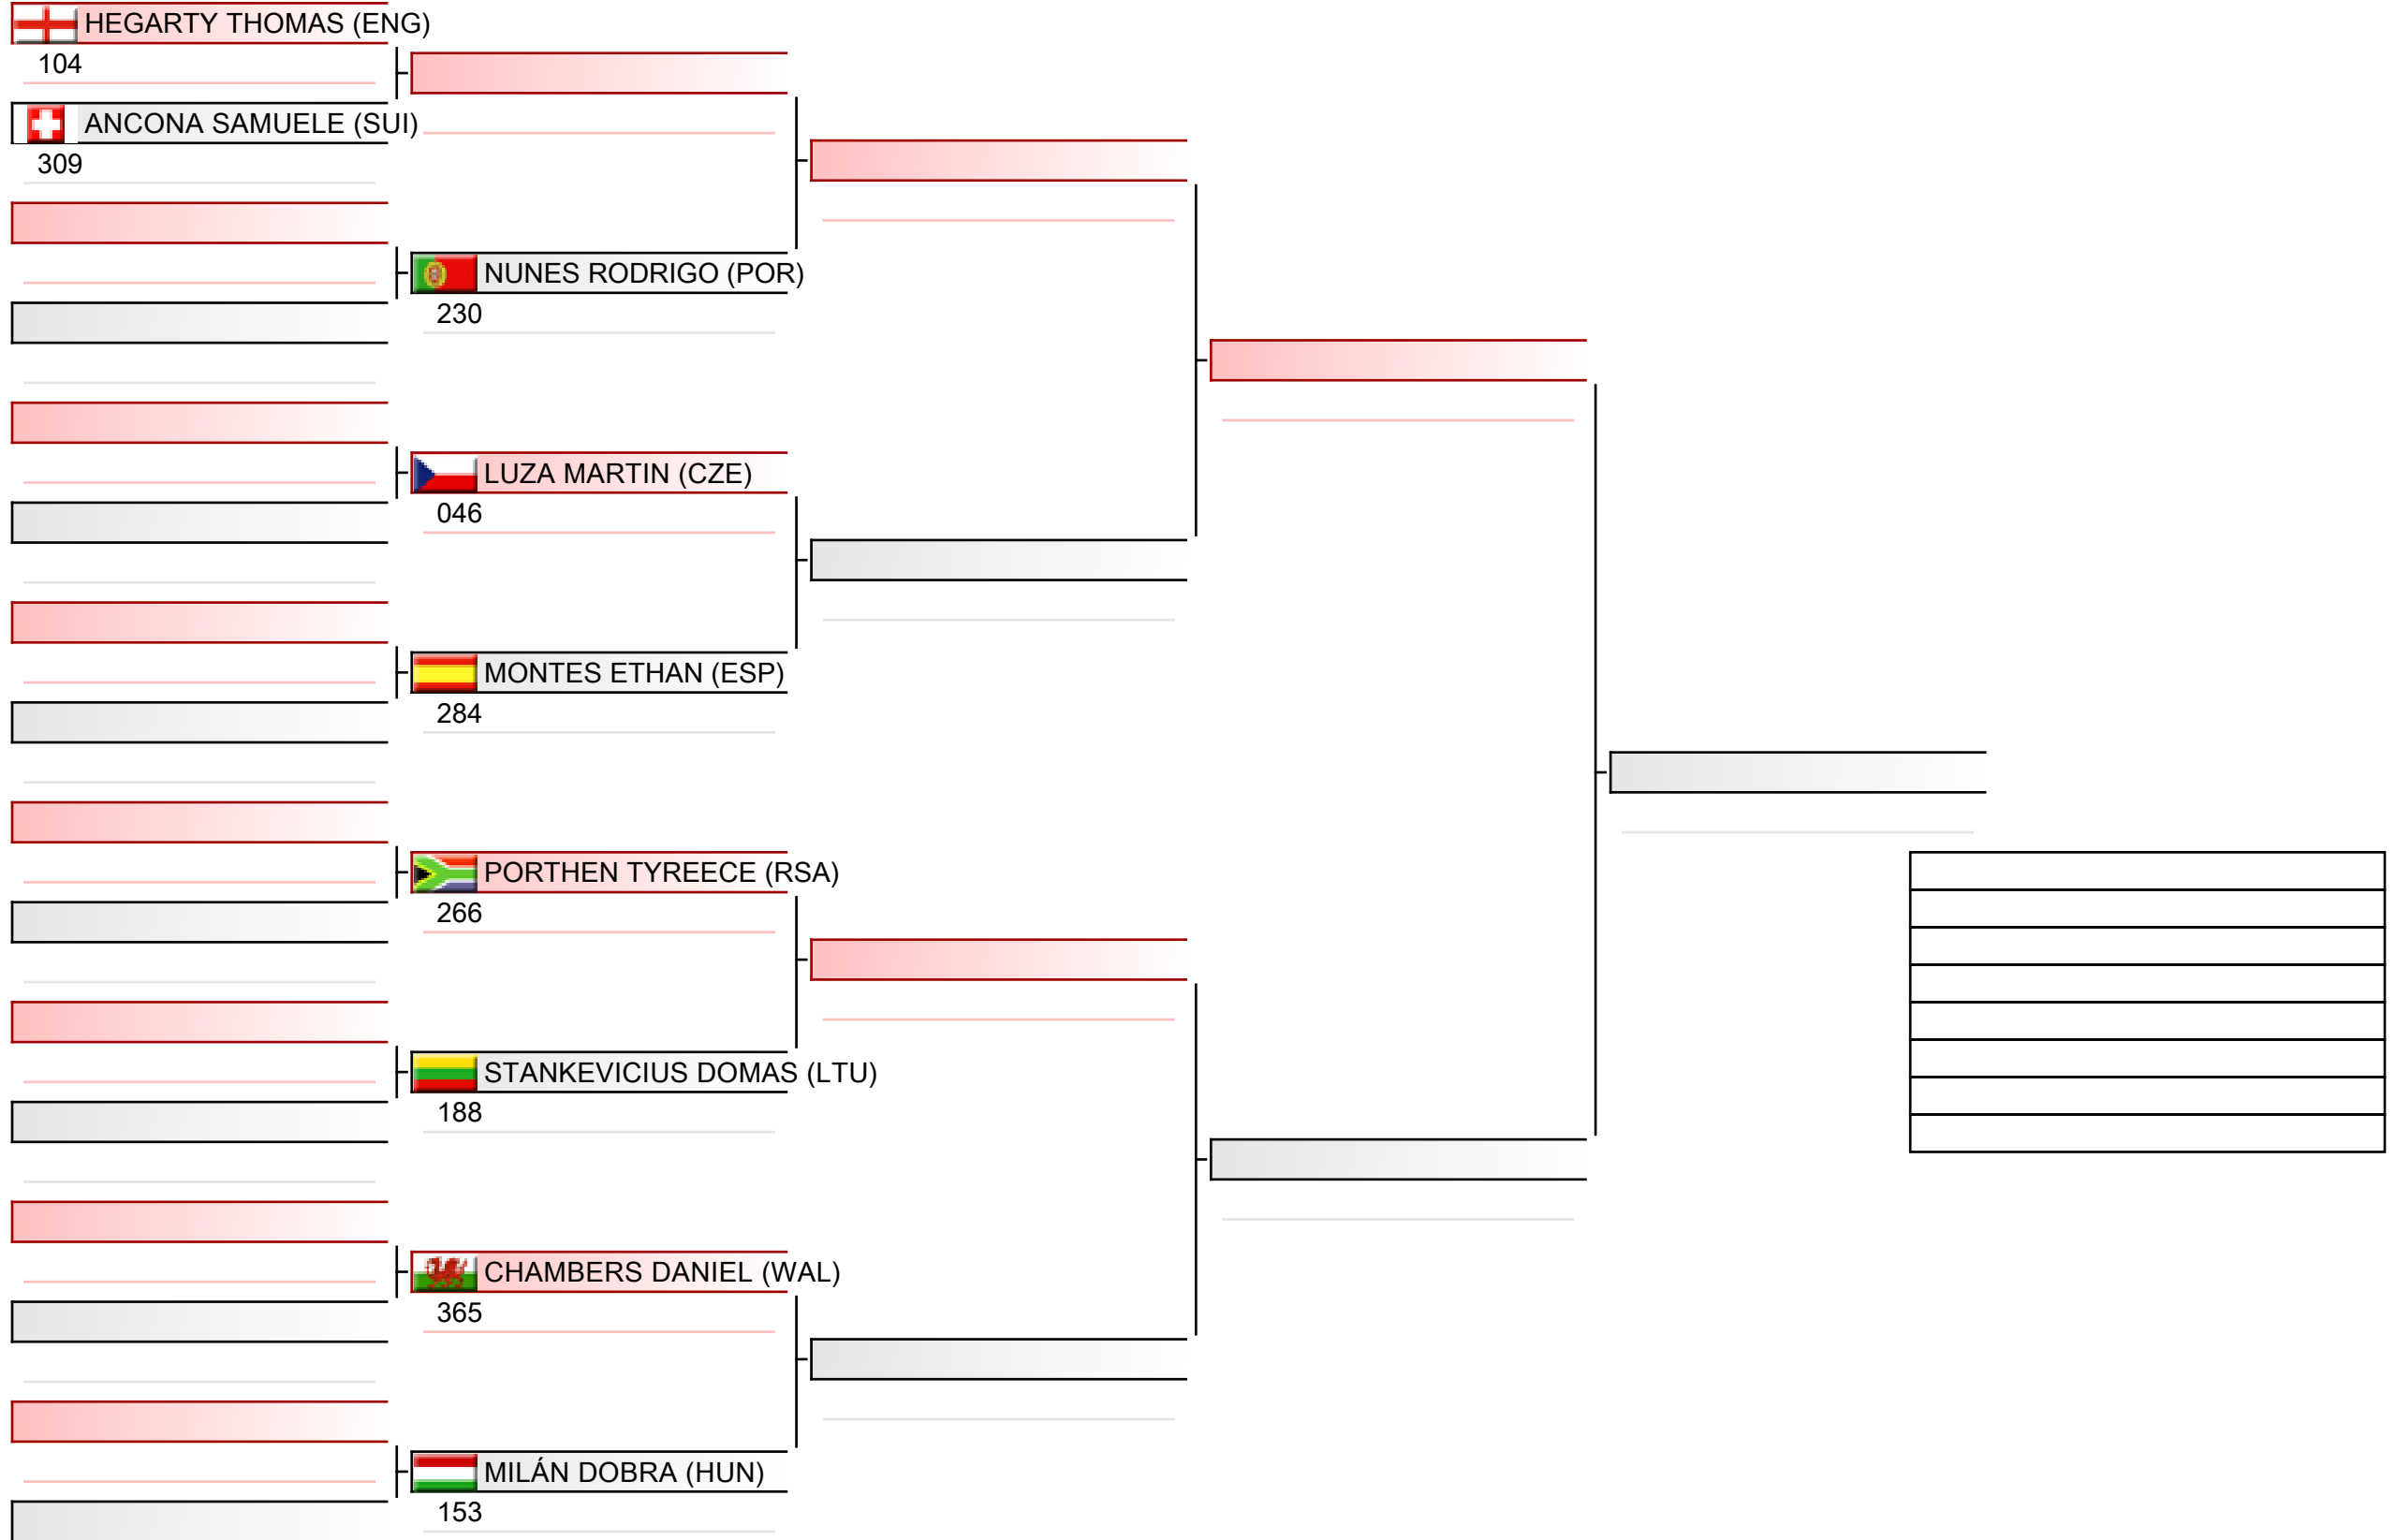

Cadet men individual kumite

WSKA World Shotokan Karate-do Championships 2022, Kings Dock, Port of Liverpool, 16 Monarchs Quay, Liverpool L3 4FP, Vereinigtes Königreich, ENG

Tatami
5 11:10

Pool
3/4