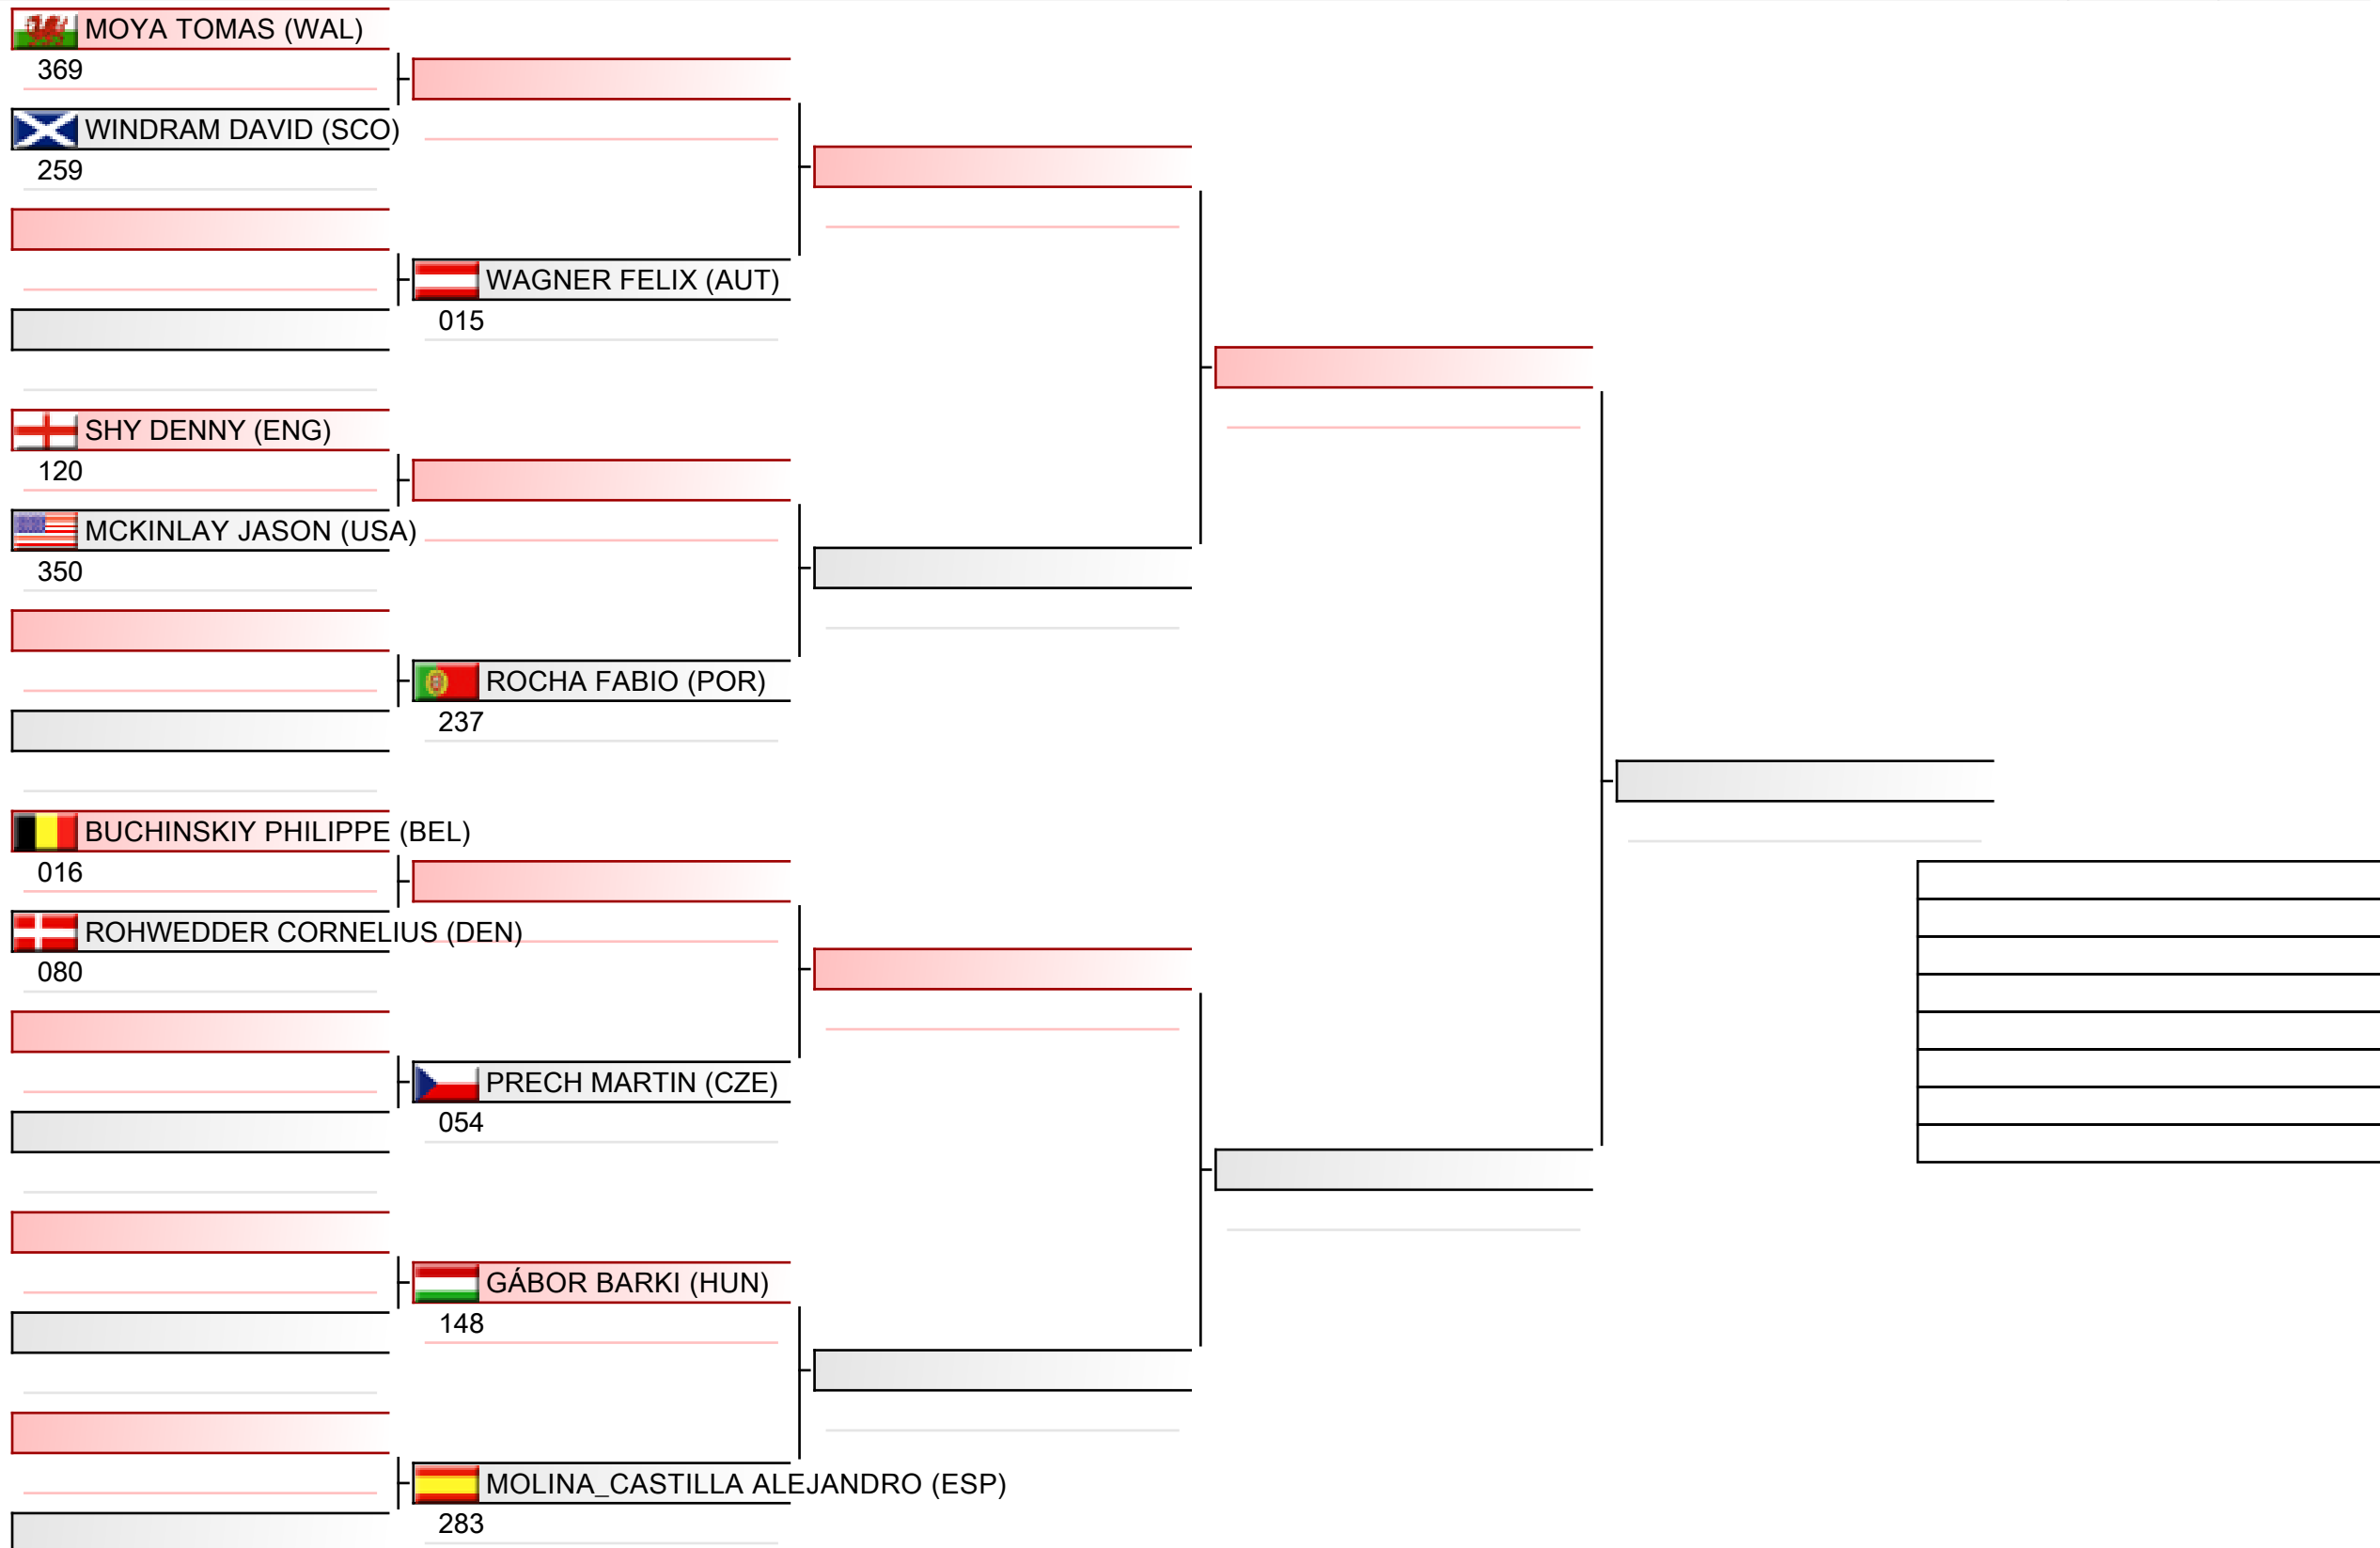

Junior men individual kata

WSKA World Shotokan Karate-do Championships 2022, Kings Dock, Port of Liverpool, 16 Monarchs Quay, Liverpool L3 4FP, Vereinigtes Königreich, ENG

Tatami
5 10:00

Pool
4/4