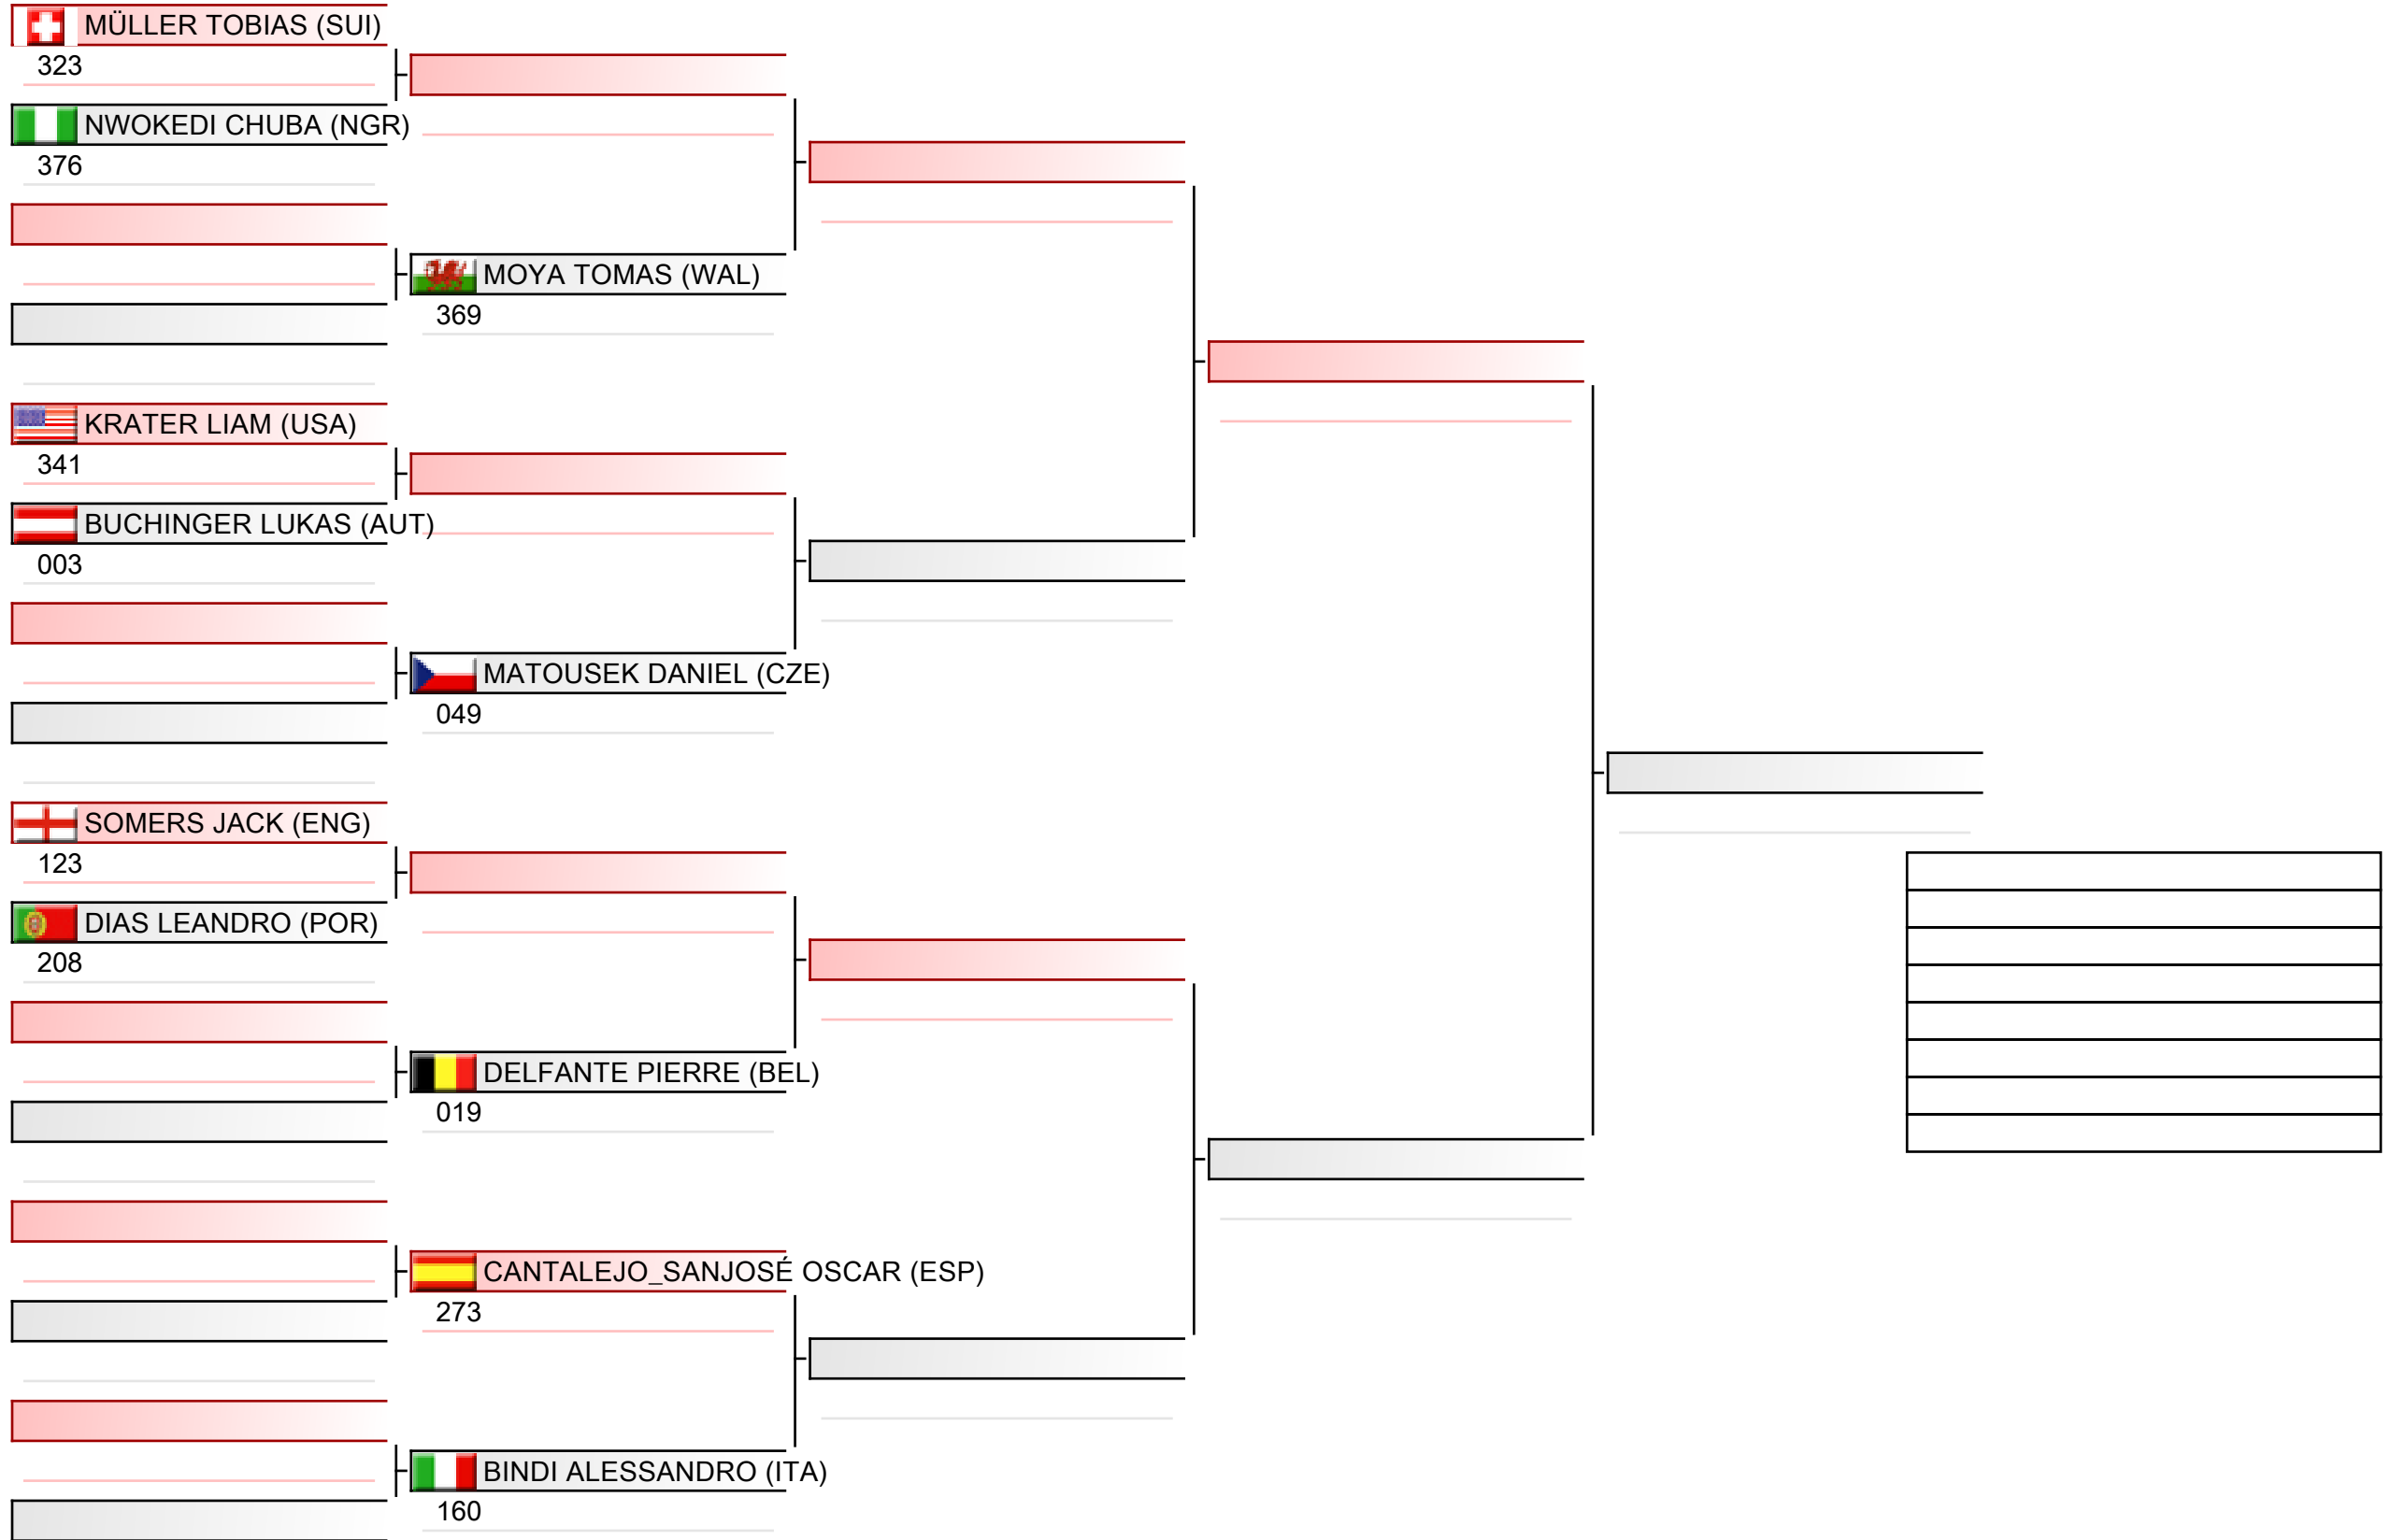

Senior men individual kata

WSKA World Shotokan Karate-do Championships 2022, Kings Dock, Port of Liverpool, 16 Monarchs Quay, Liverpool L3 4FP, Vereinigtes Königreich, ENG

Tatami
2 10:10

Pool
2/4