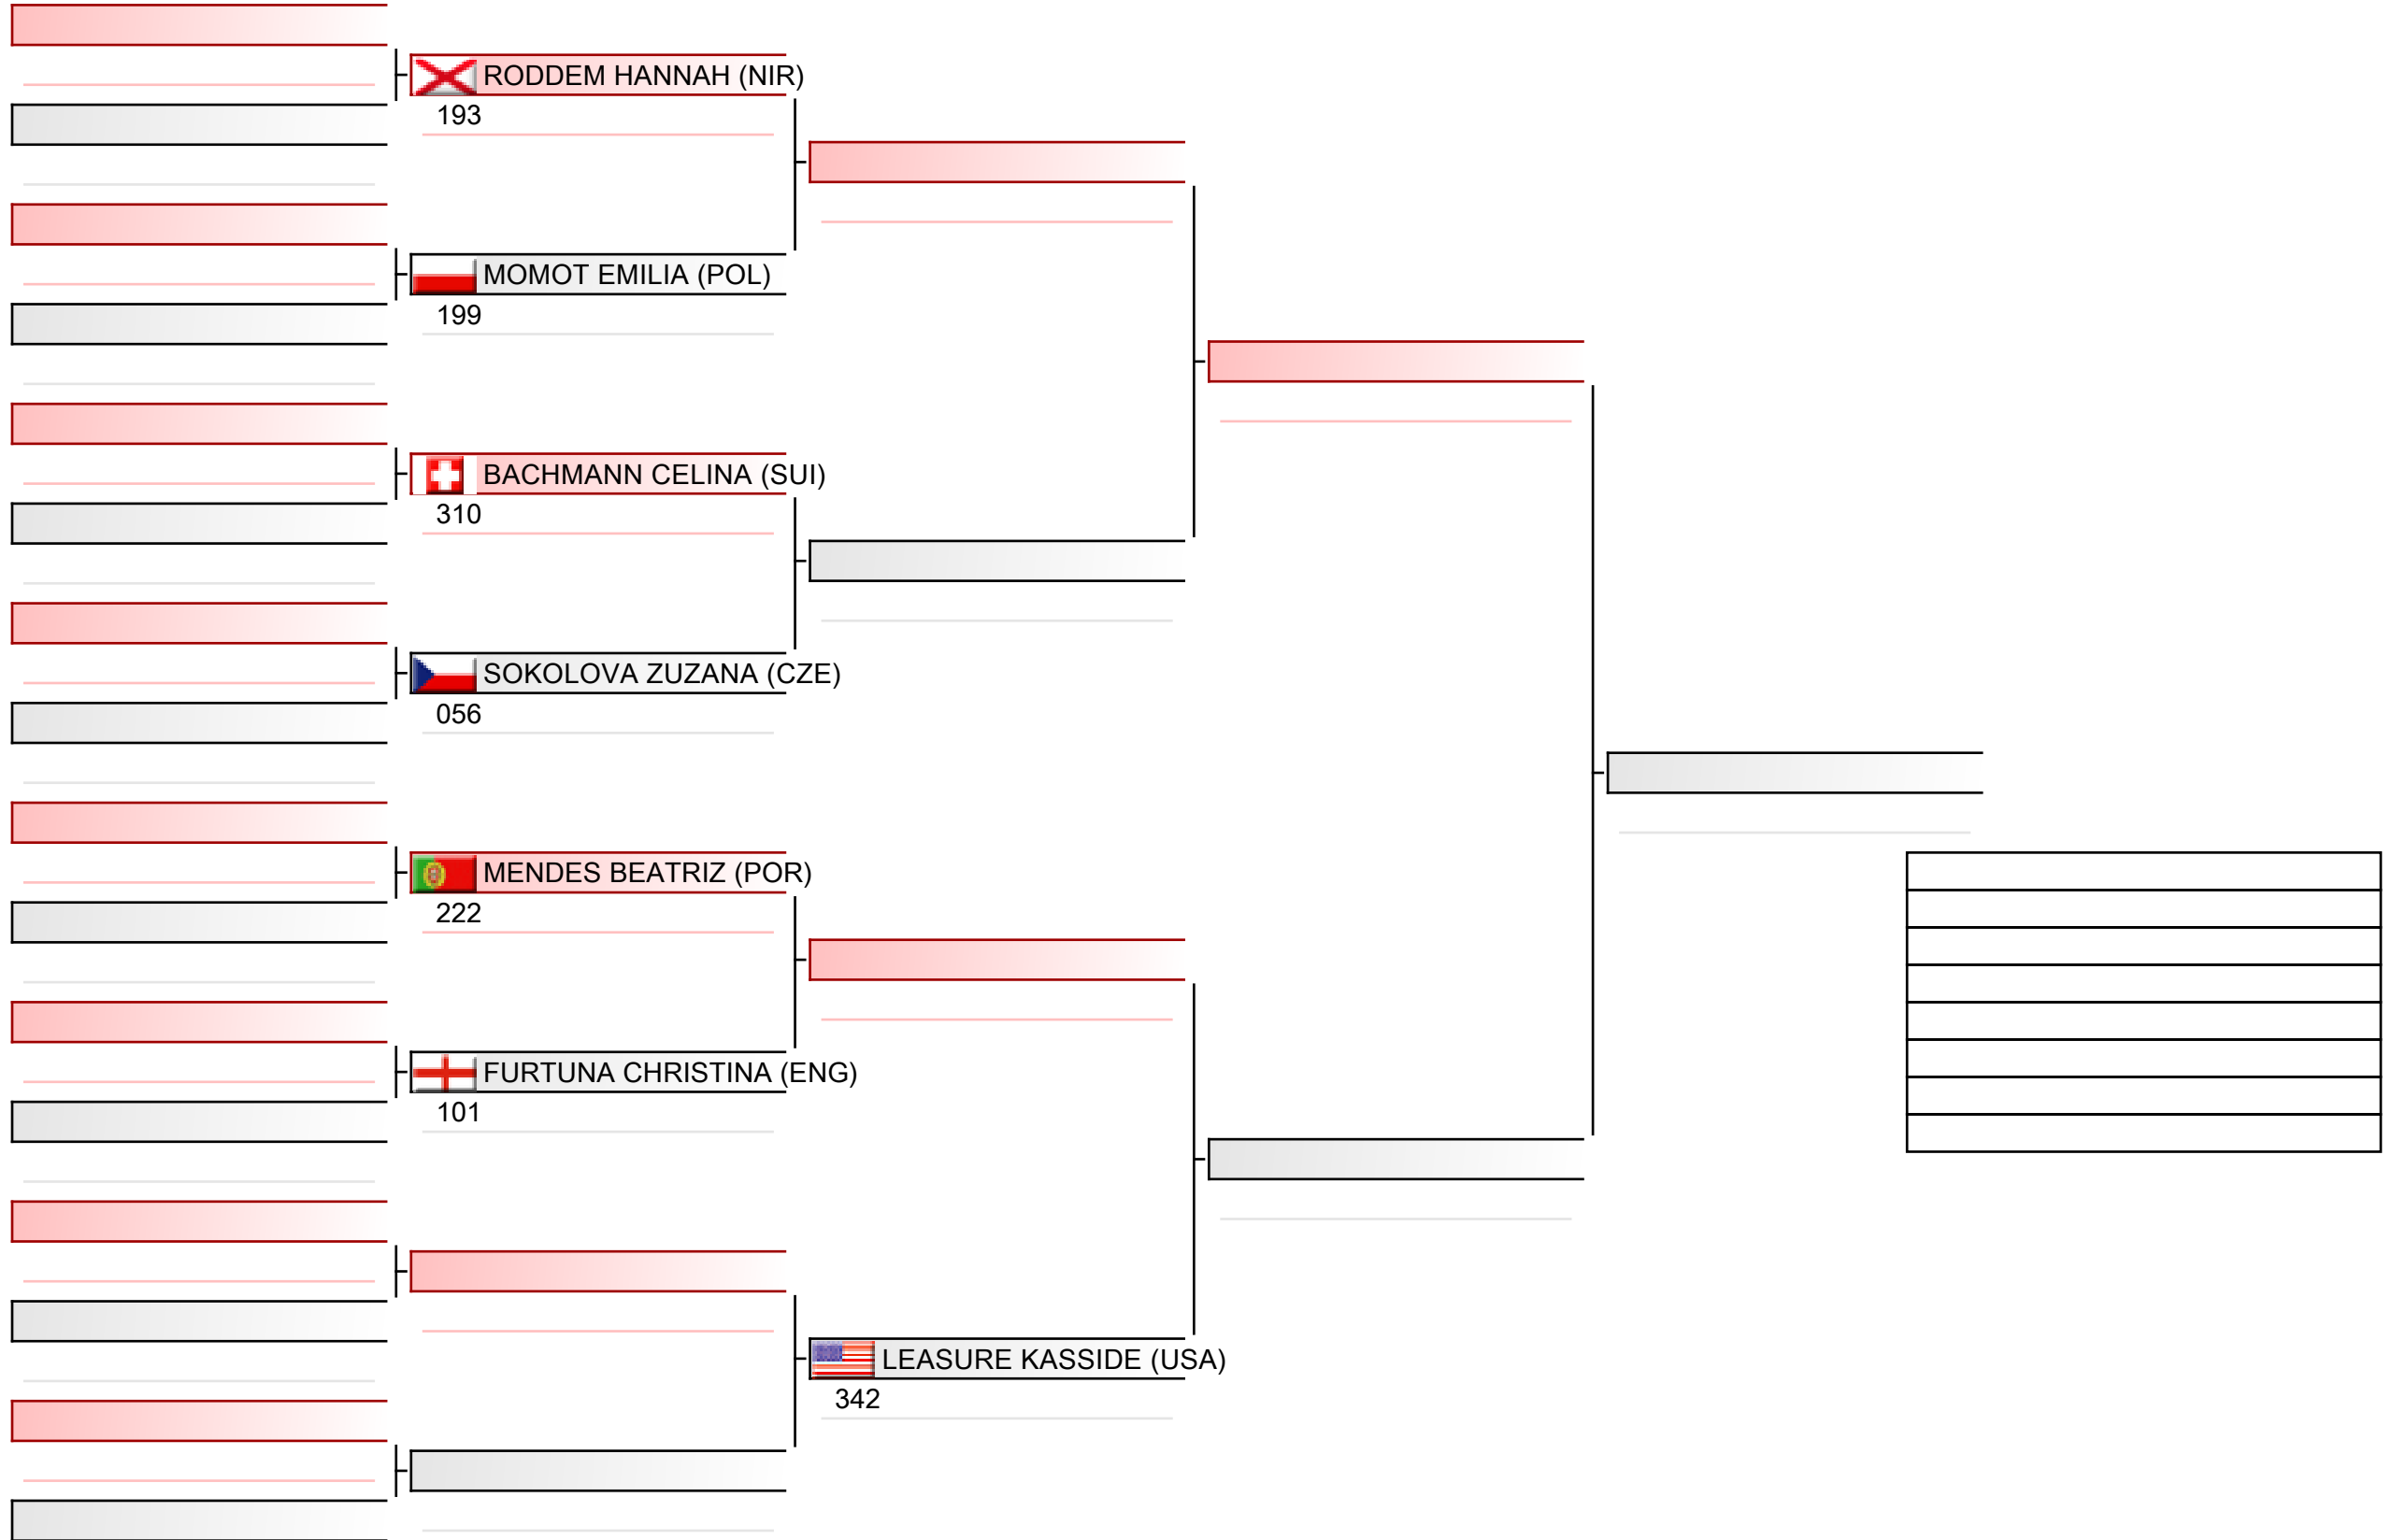

Pool
4/4

Cadet ladies individual kumite

WSKA World Shotokan Karate-do Championships 2022, Kings Dock, Port of Liverpool, 16 Monarchs Quay, Liverpool L3 4FP, Vereinigtes Königreich, ENG

Tatami
1 11:10

Pool
1/4