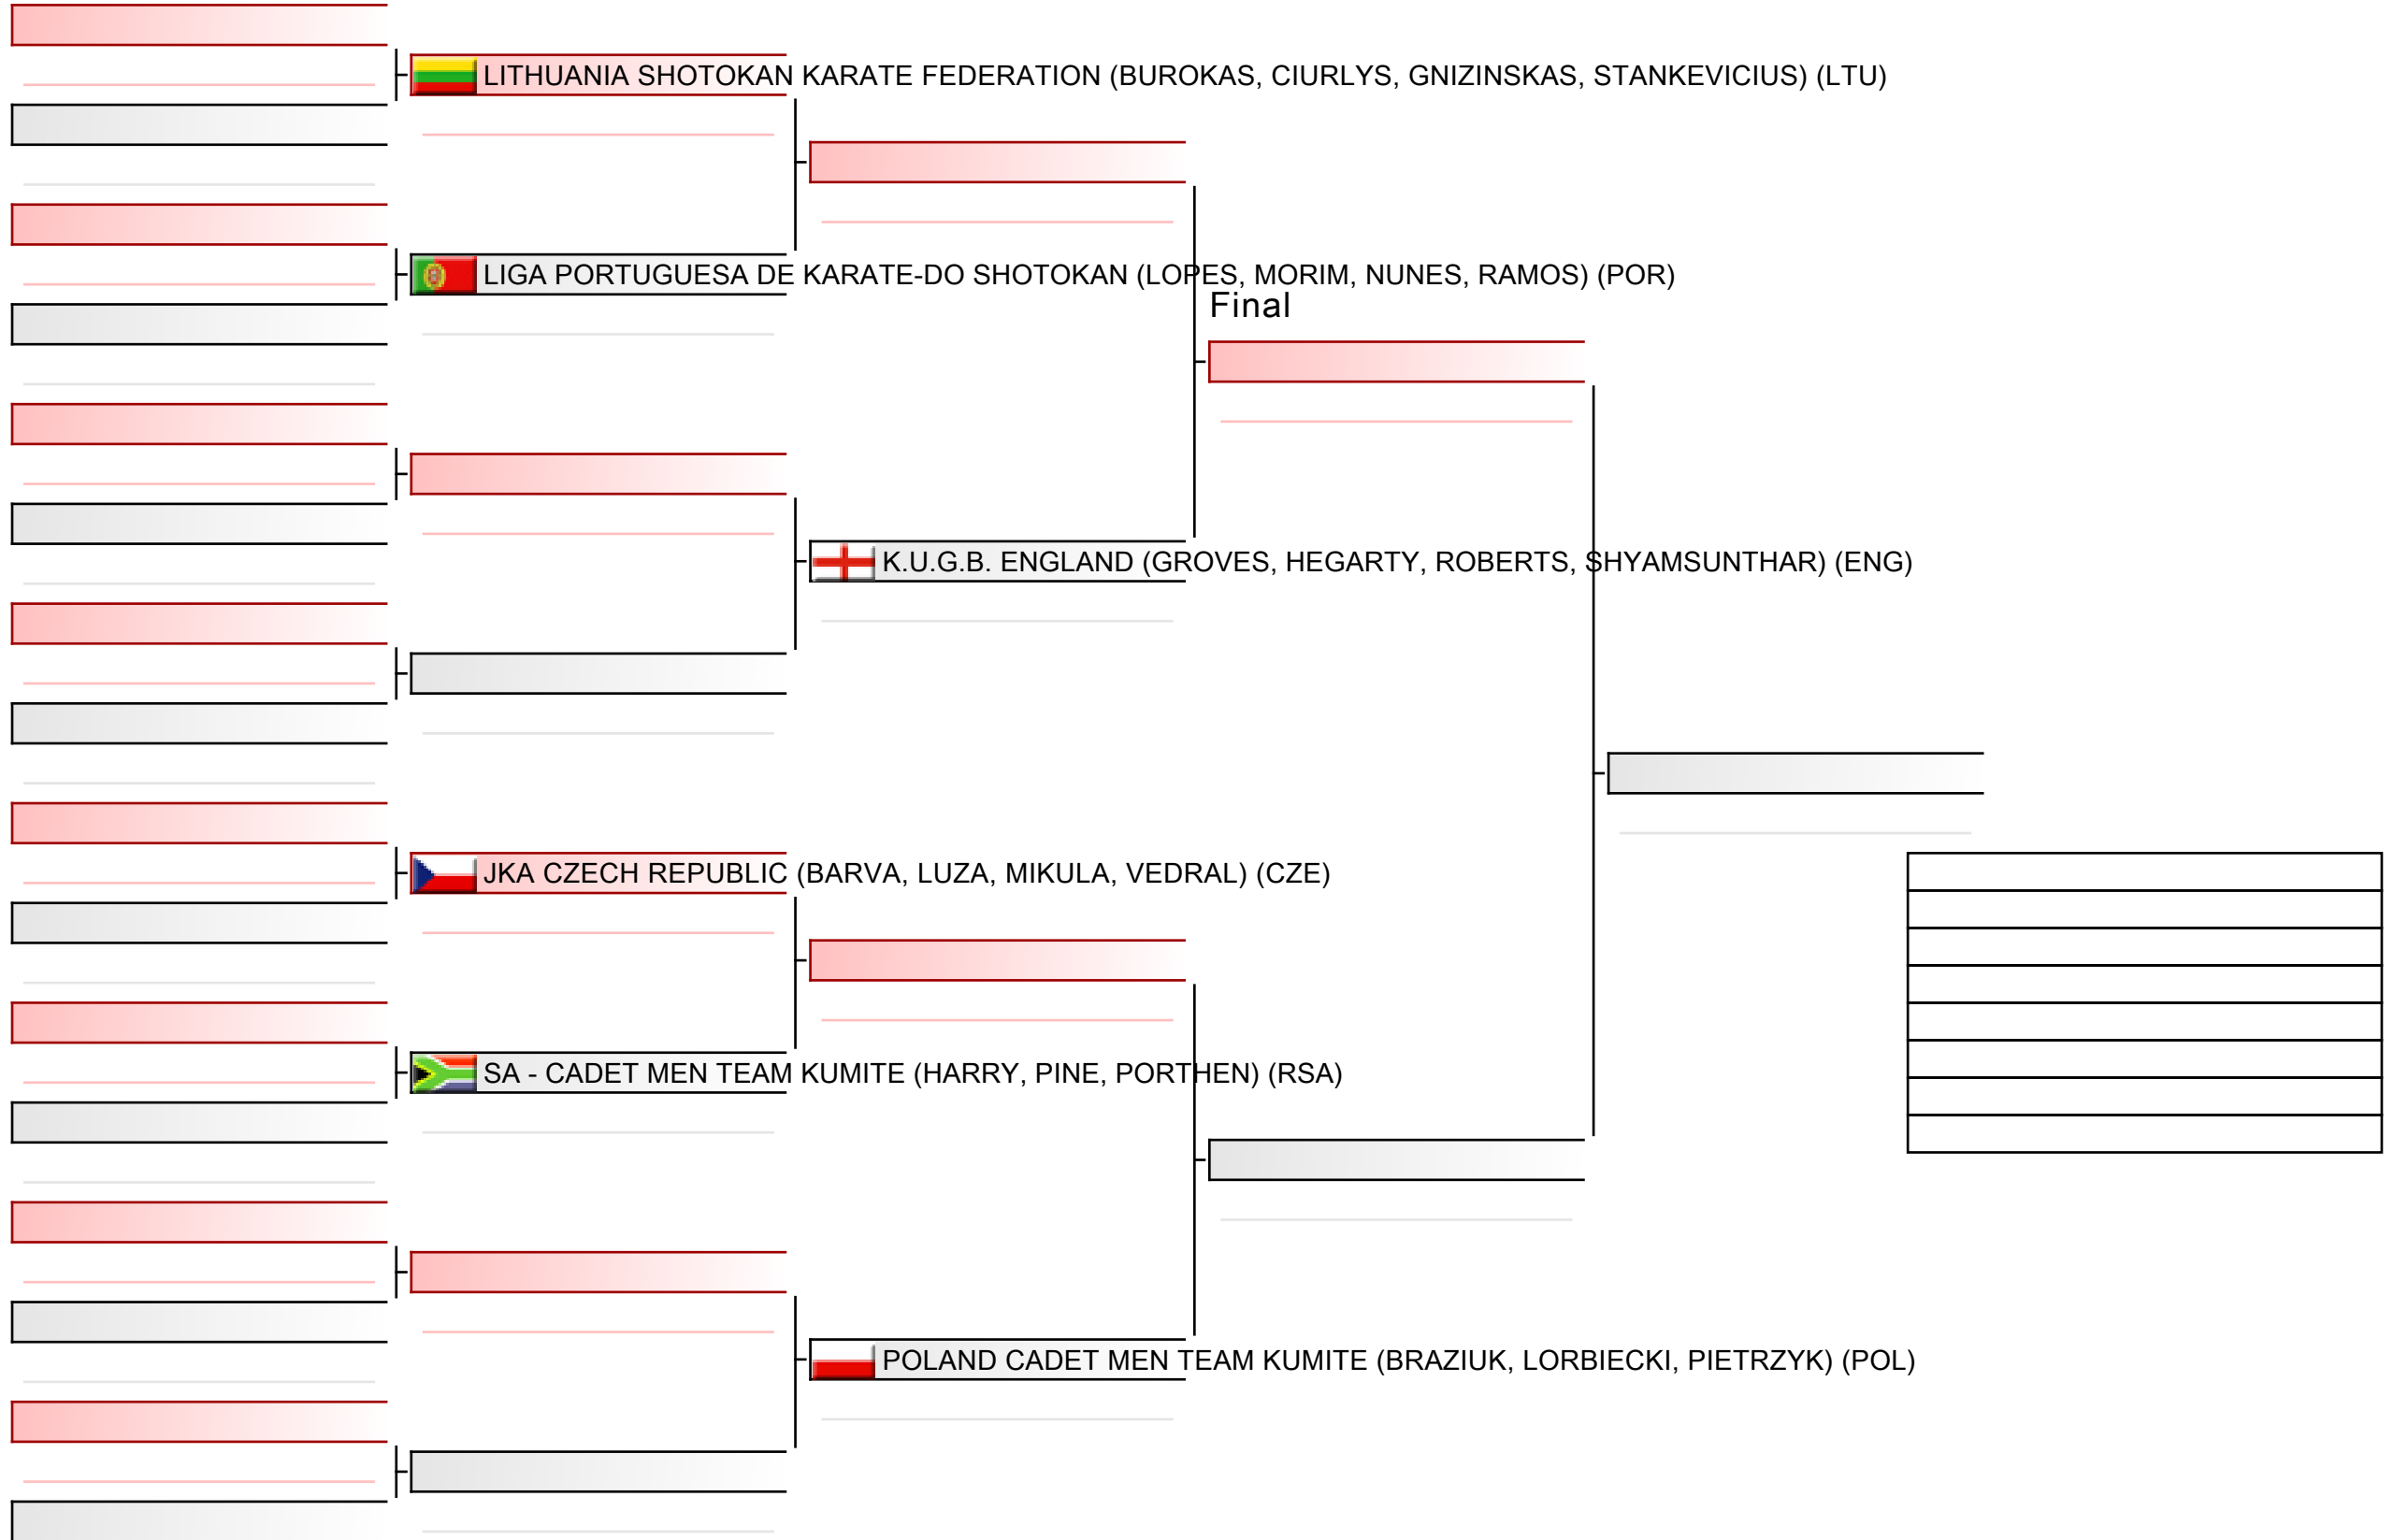

Cadet men team kumite

WSKA World Shotokan Karate-do Championships 2022, Kings Dock, Port of Liverpool, 16 Monarchs Quay, Liverpool L3 4FP, Vereinigtes Königreich, ENG

Tatami
6 14:10

Pool
1/1