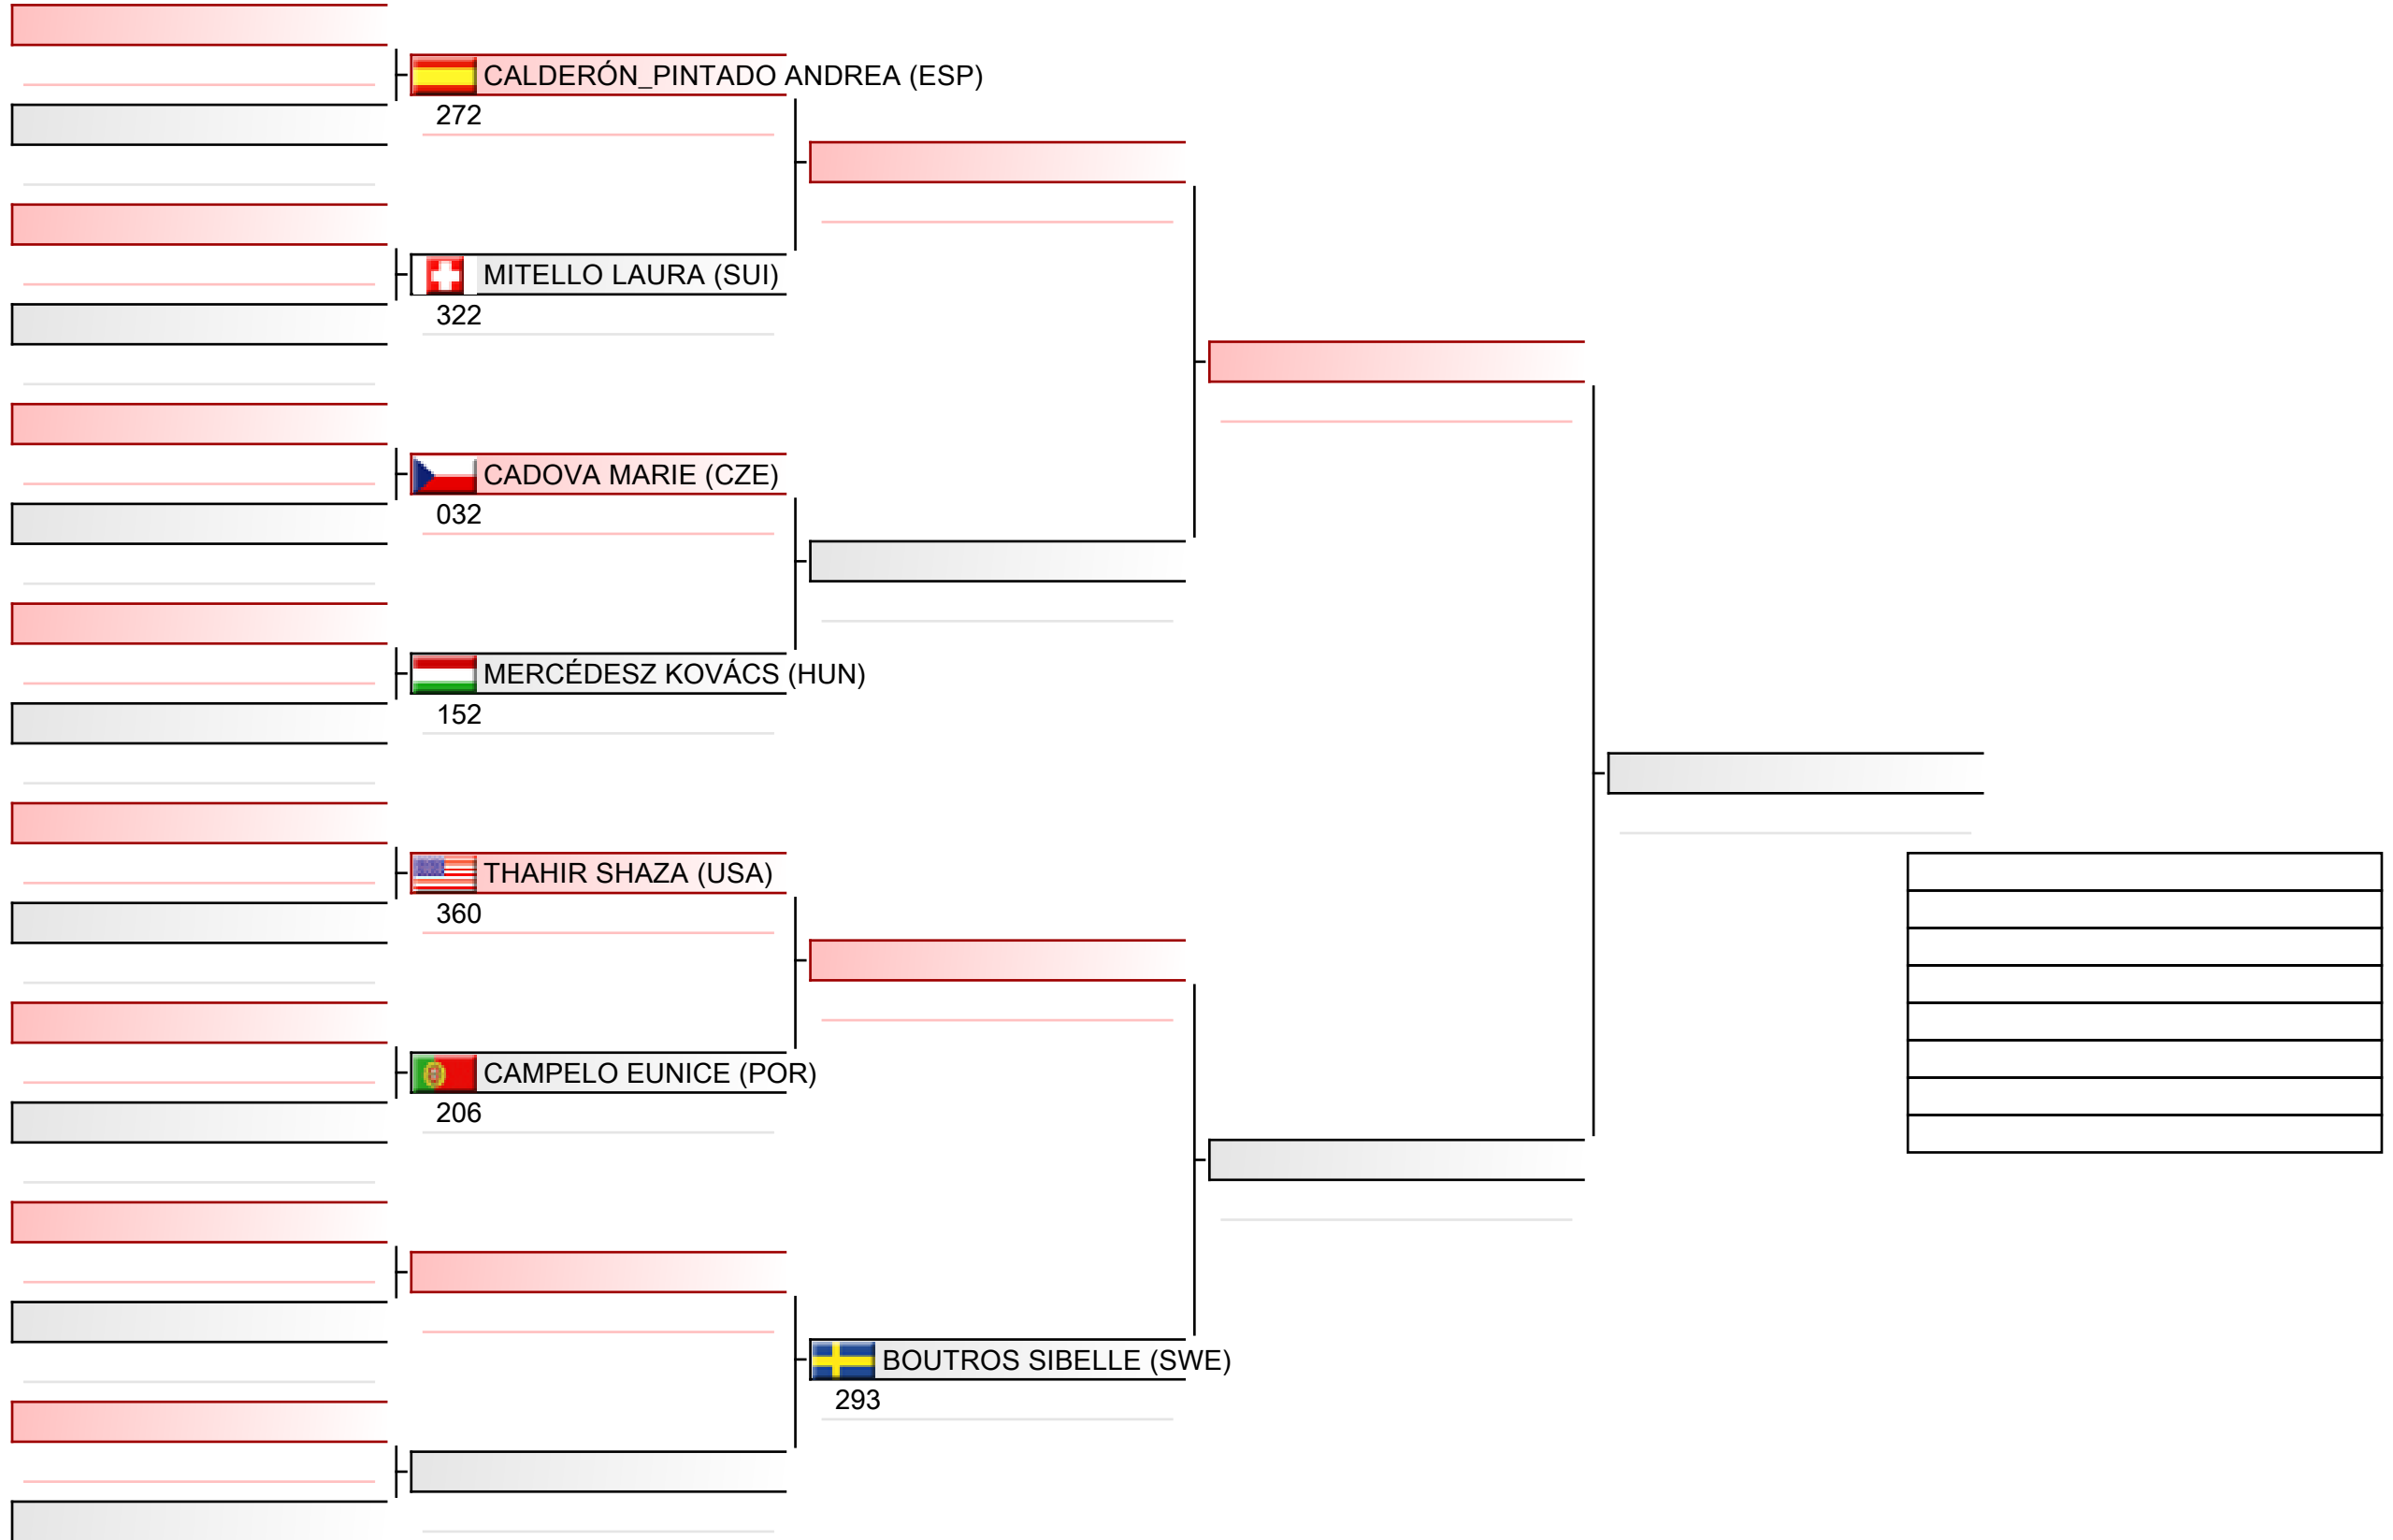

Junior ladies individual kumite

WSKA World Shotokan Karate-do Championships 2022, Kings Dock, Port of Liverpool, 16 Monarchs Quay, Liverpool L3 4FP, Vereinigtes Königreich, ENG

Tatami
4 12:50

Pool
4/4