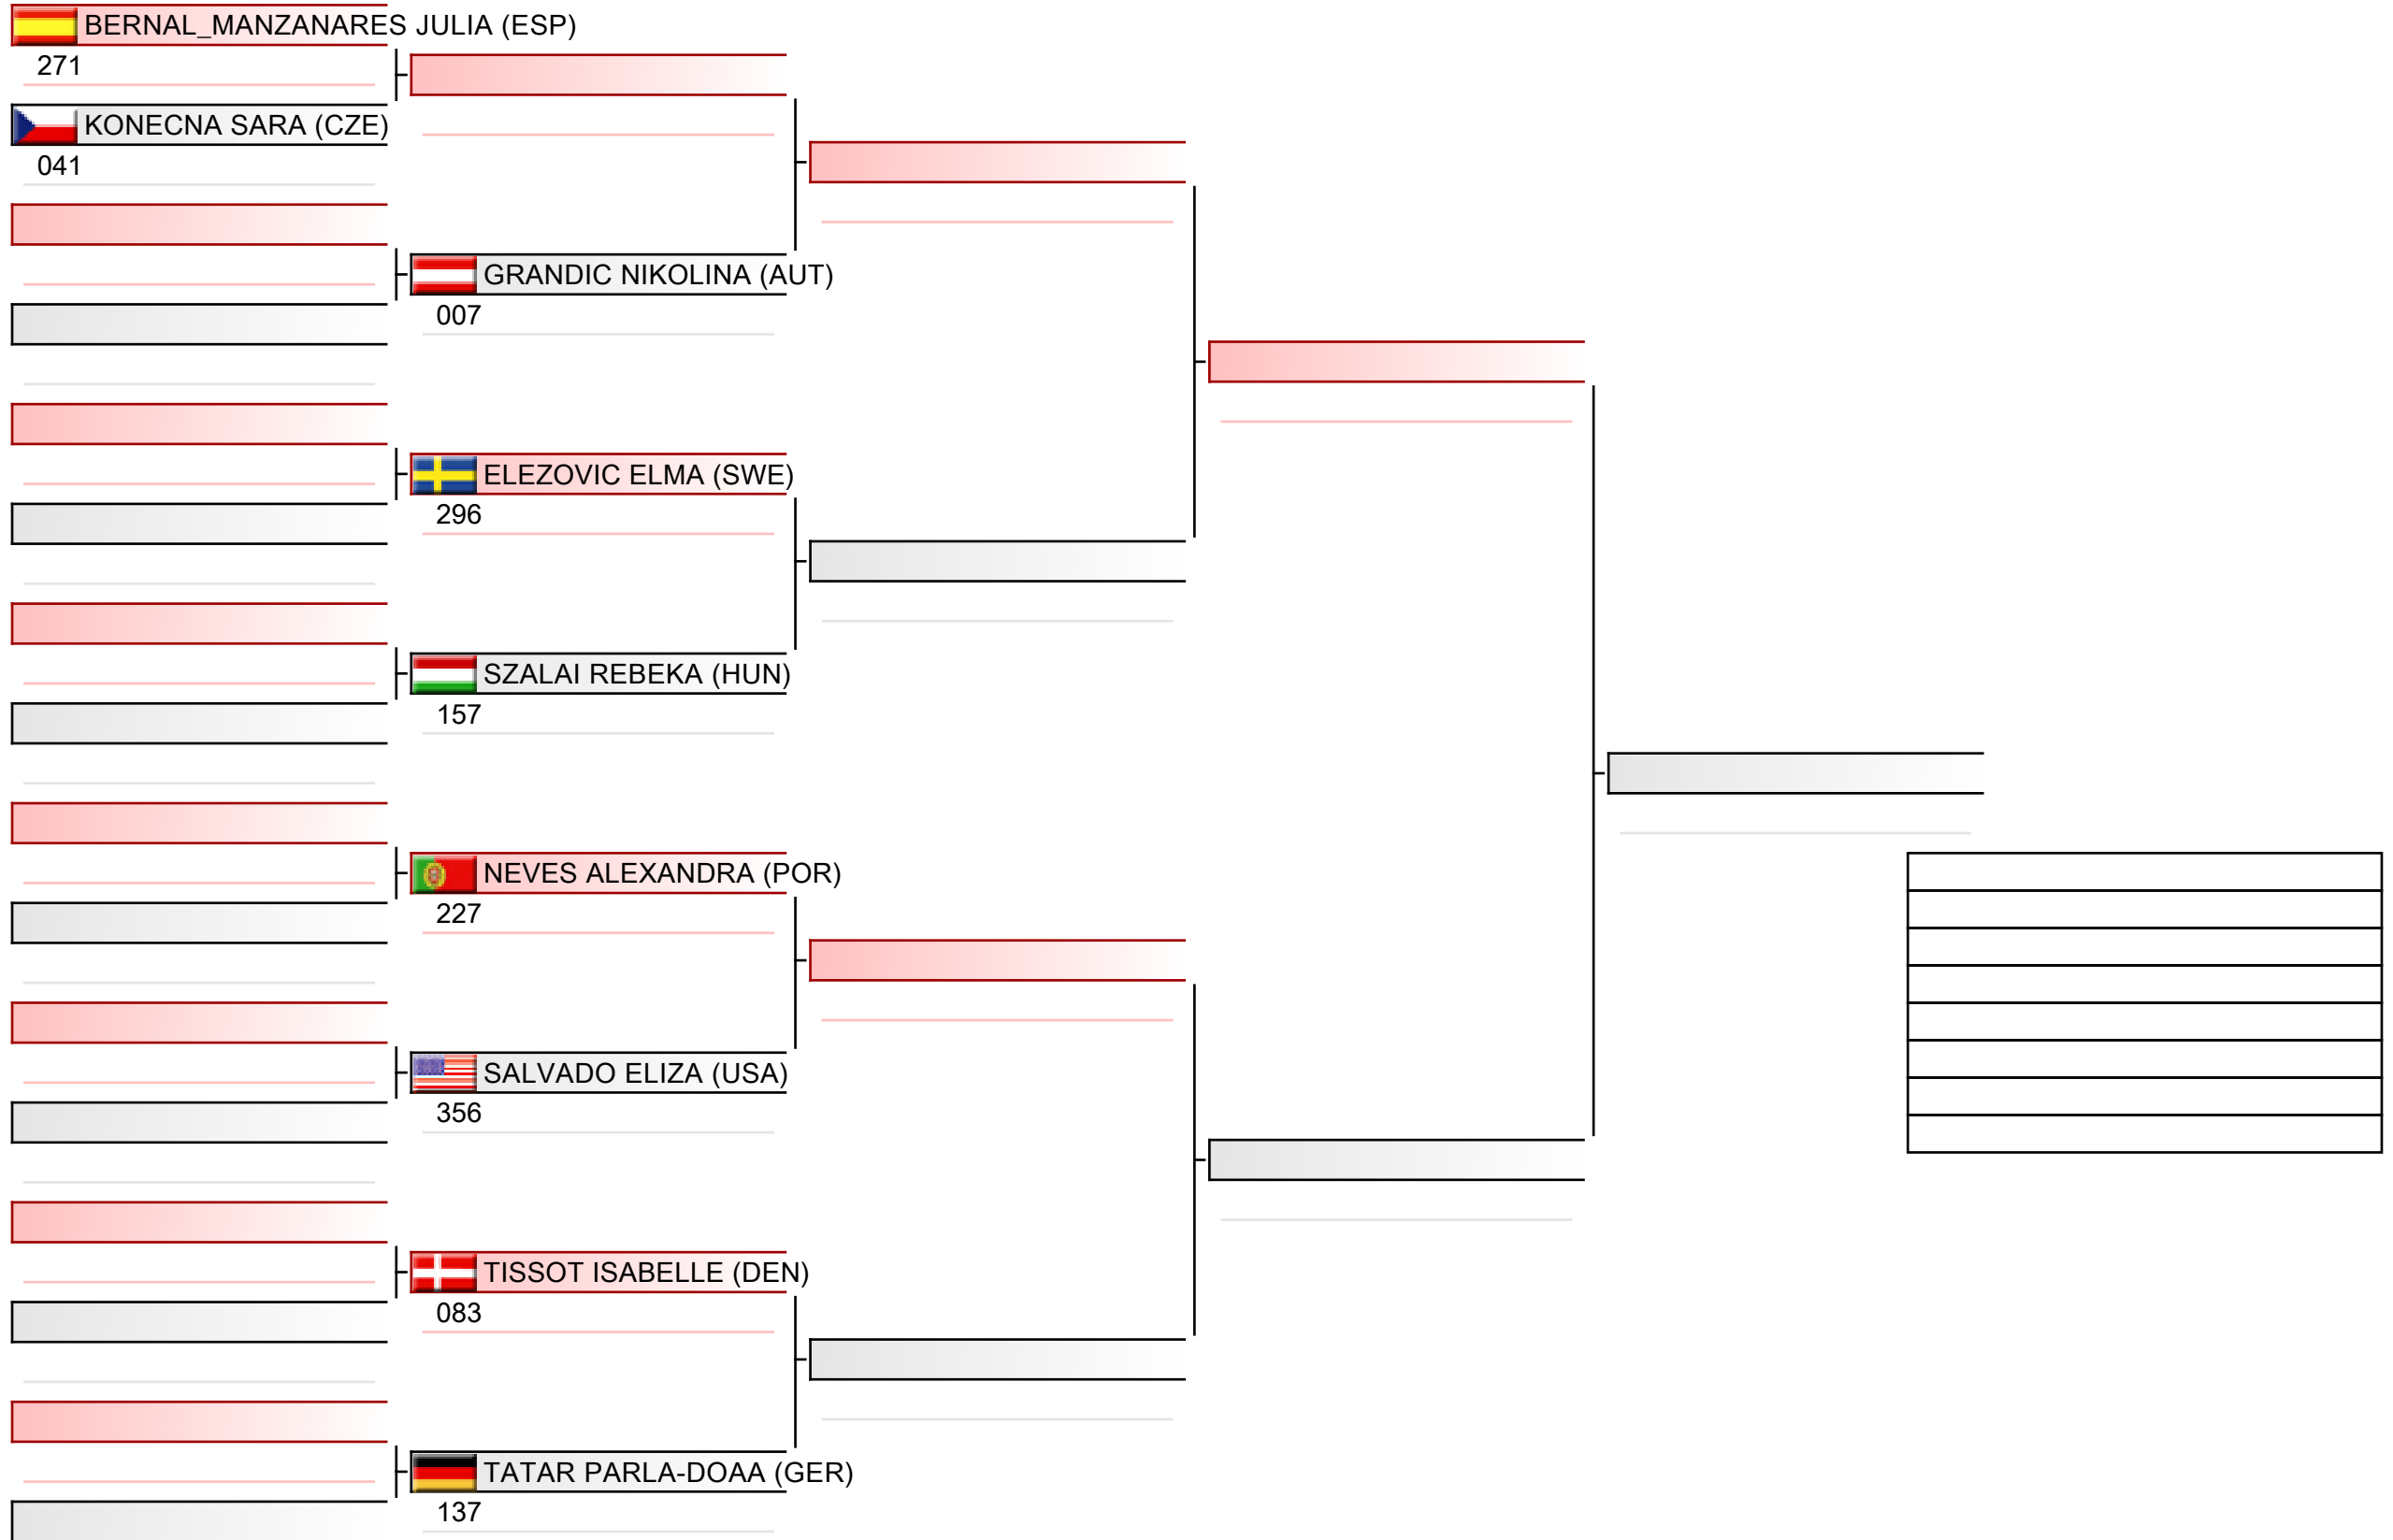

Junior ladies individual kata

WSKA World Shotokan Karate-do Championships 2022, Kings Dock, Port of Liverpool, 16 Monarchs Quay, Liverpool L3 4FP, Vereinigtes Königreich, ENG

Tatami
4 11:05

Pool
4/4