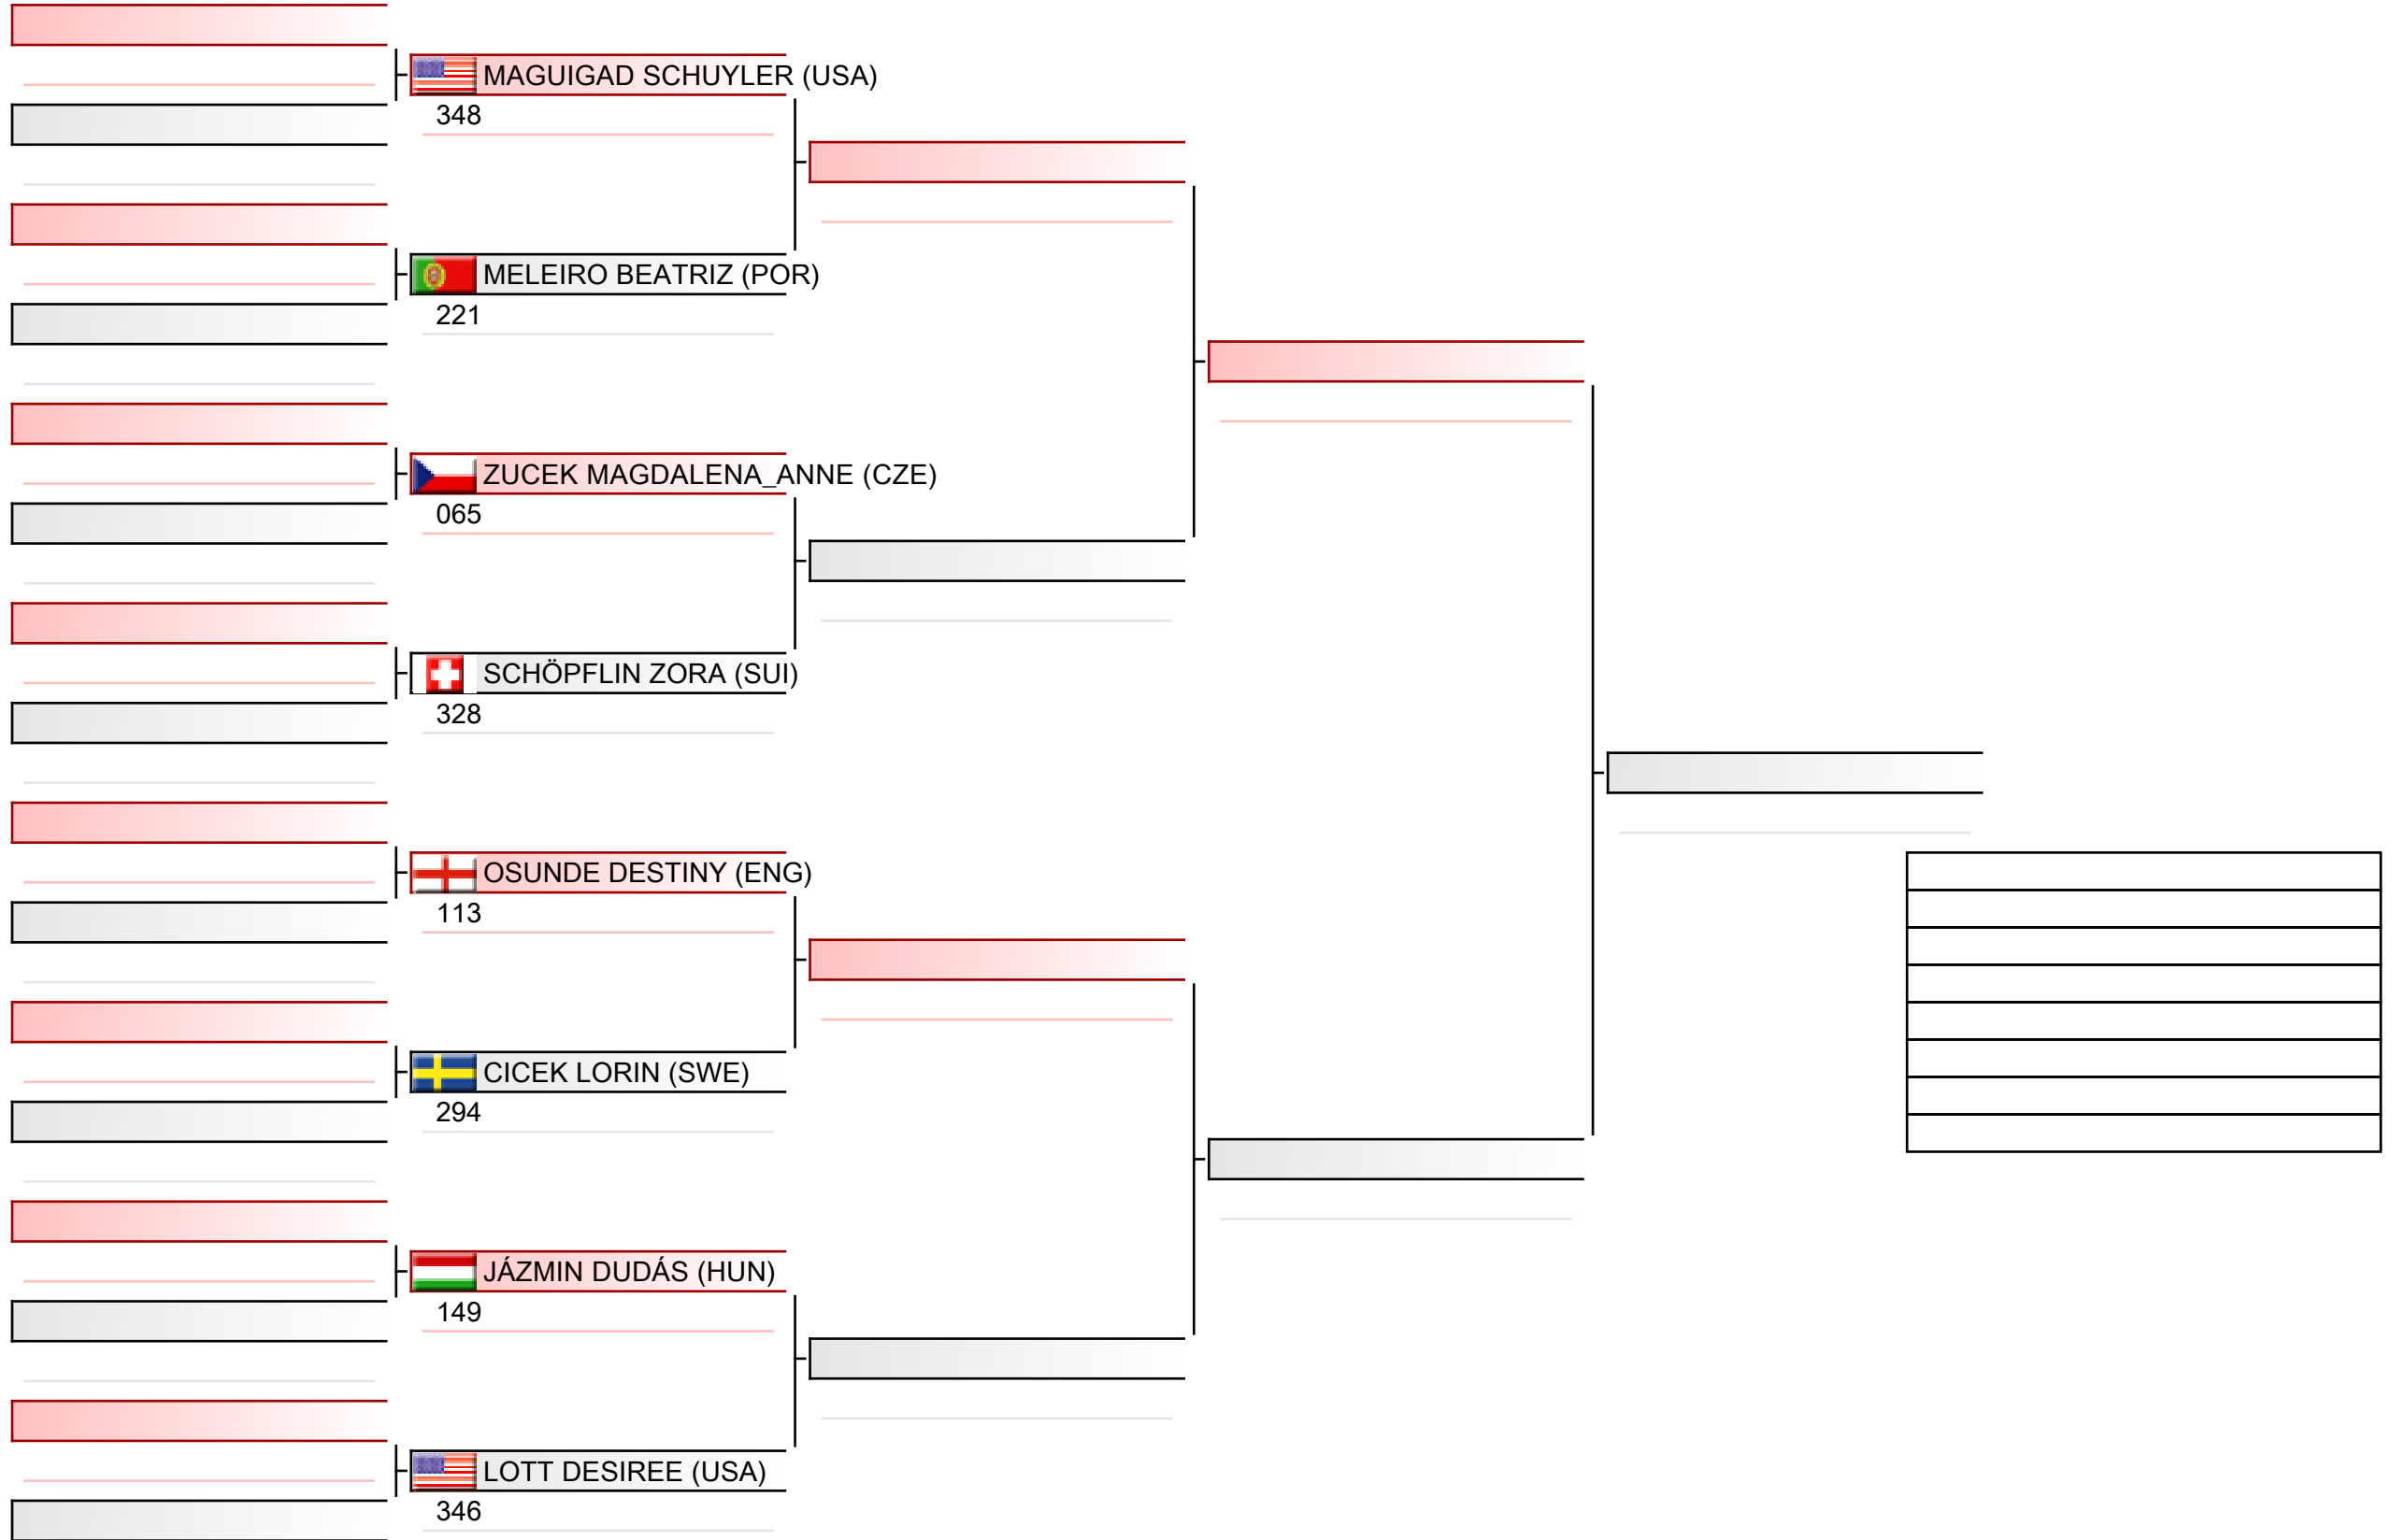

Pool
1/4

Junior ladies individual kumite

WSKA World Shotokan Karate-do Championships 2022, Kings Dock, Port of Liverpool, 16 Monarchs Quay, Liverpool L3 4FP, Vereinigtes Königreich, ENG

Tatami
2 12:45

Pool
2/4