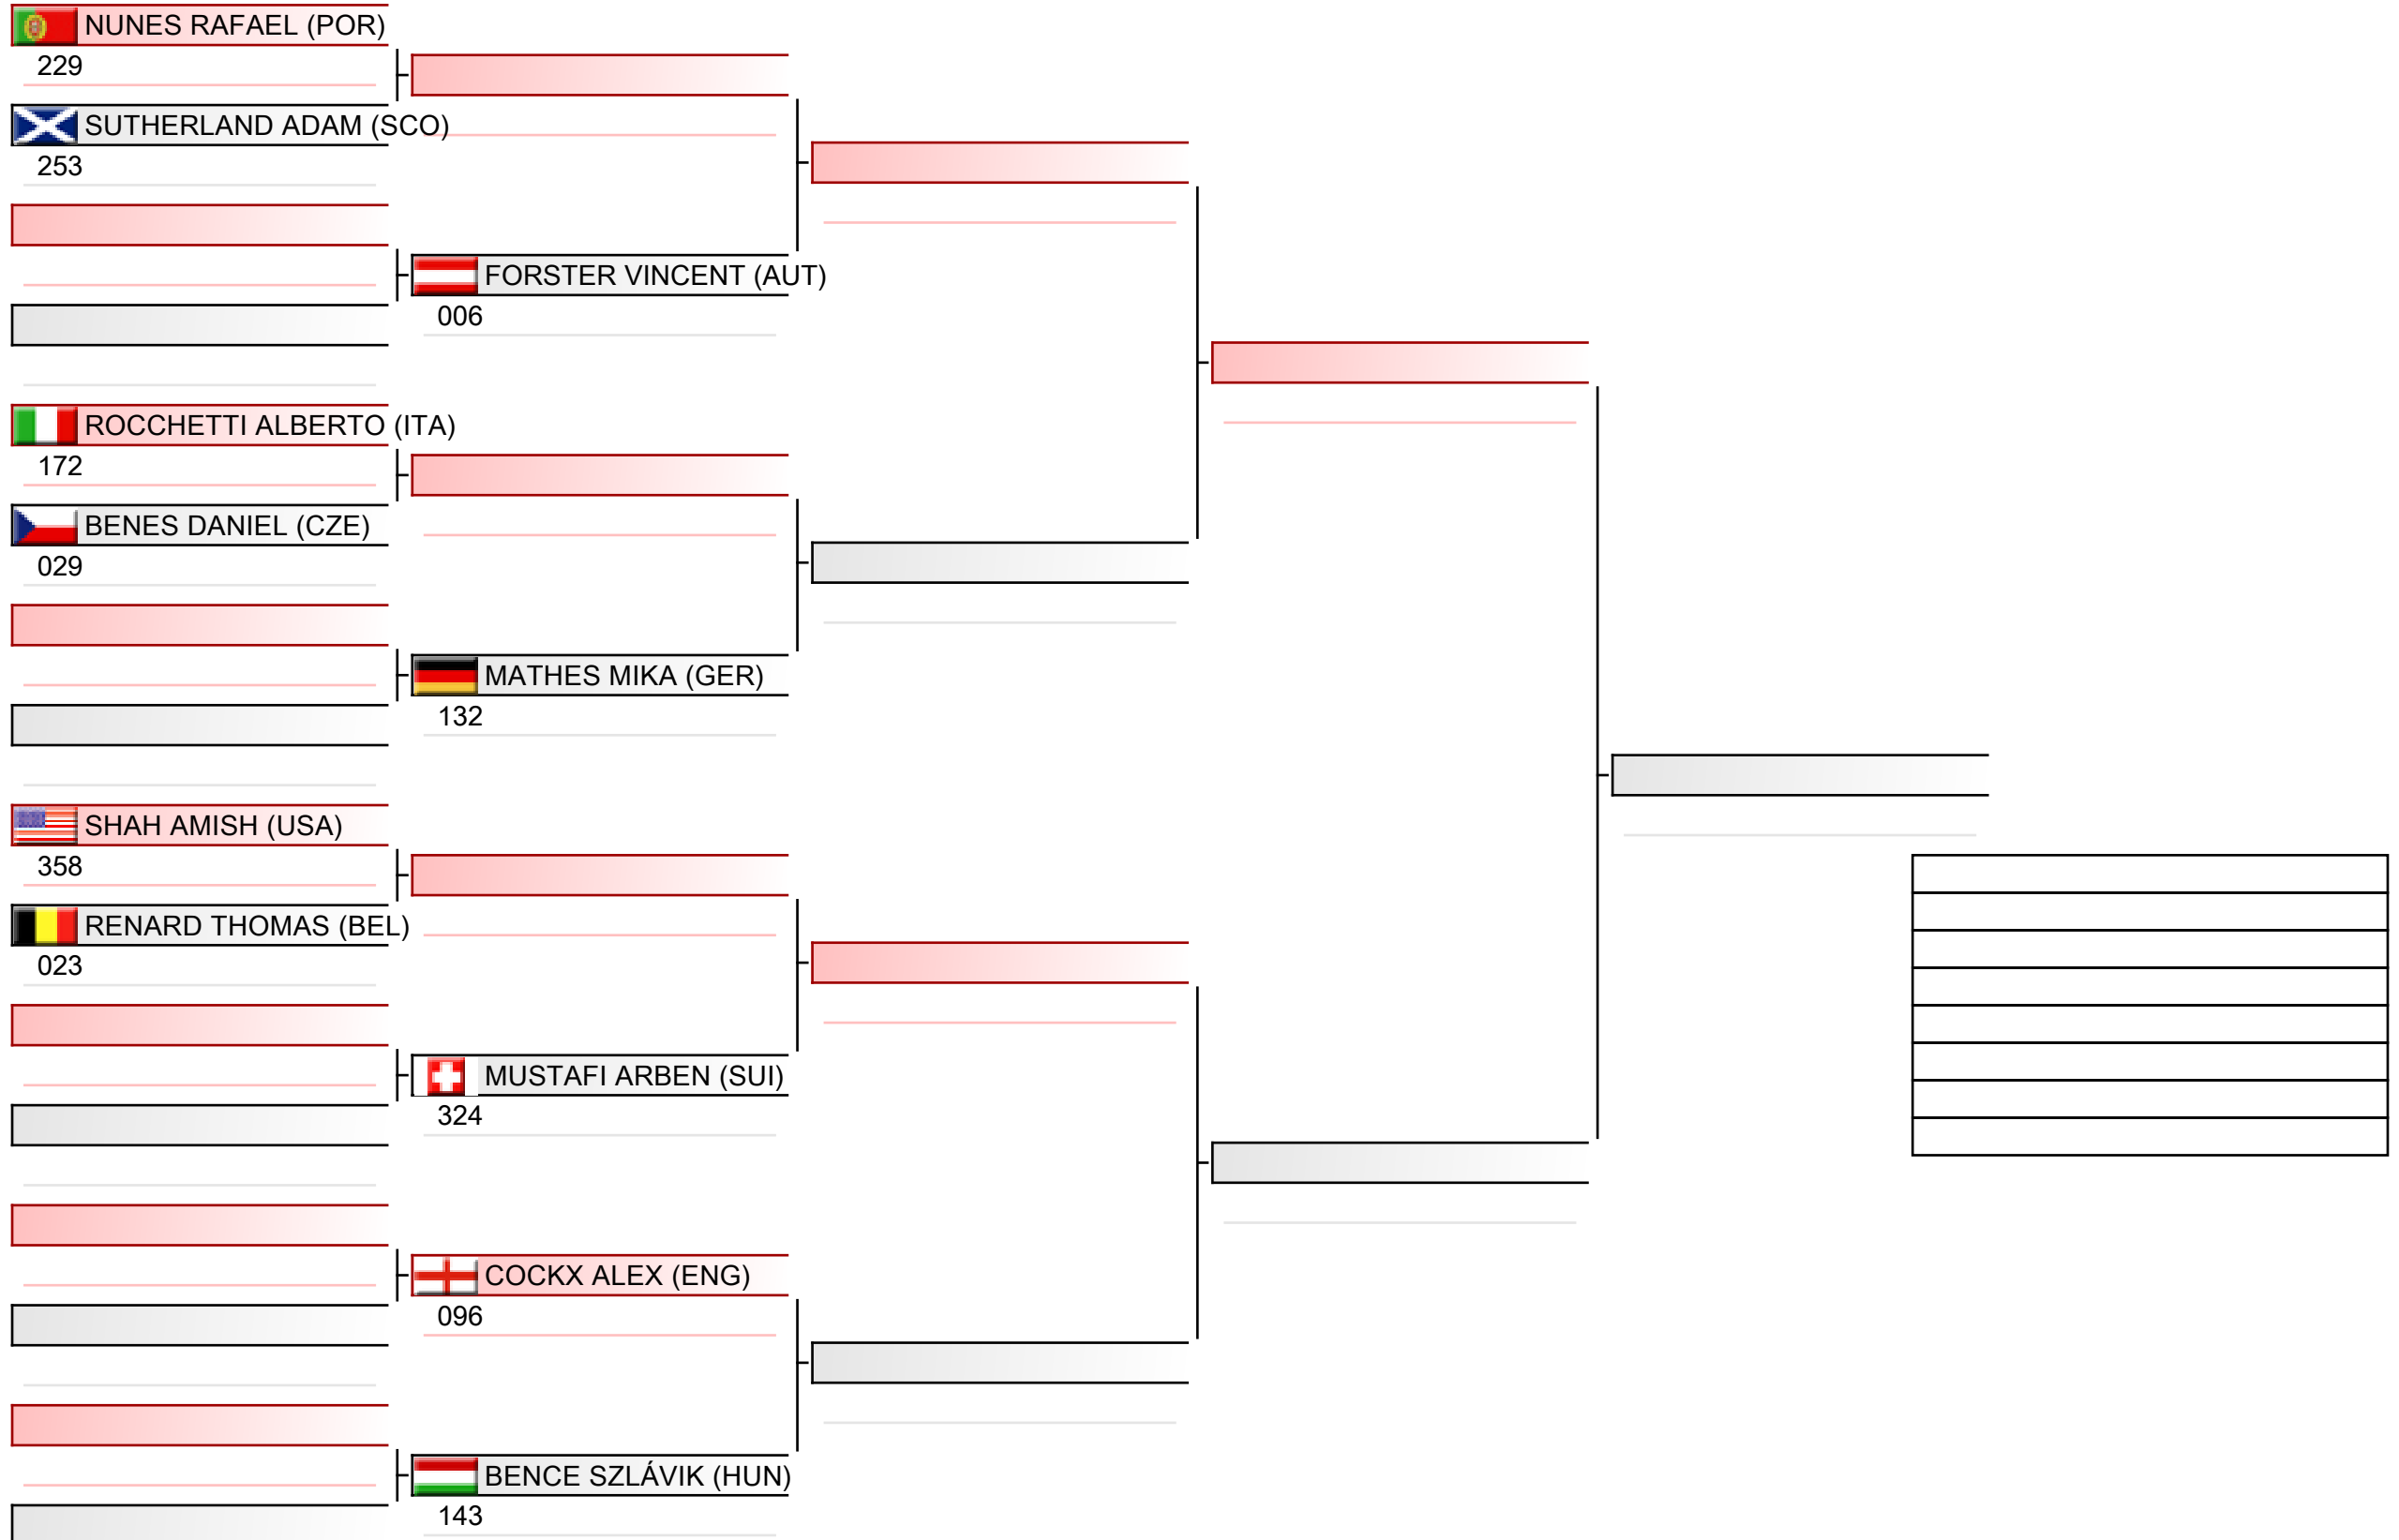

Pool
2/4

Senior men individual kata

WSKA World Shotokan Karate-do Championships 2022, Kings Dock, Port of Liverpool, 16 Monarchs Quay, Liverpool L3 4FP, Vereinigtes Königreich, ENG

Tatami
3 10:10

Pool
3/4