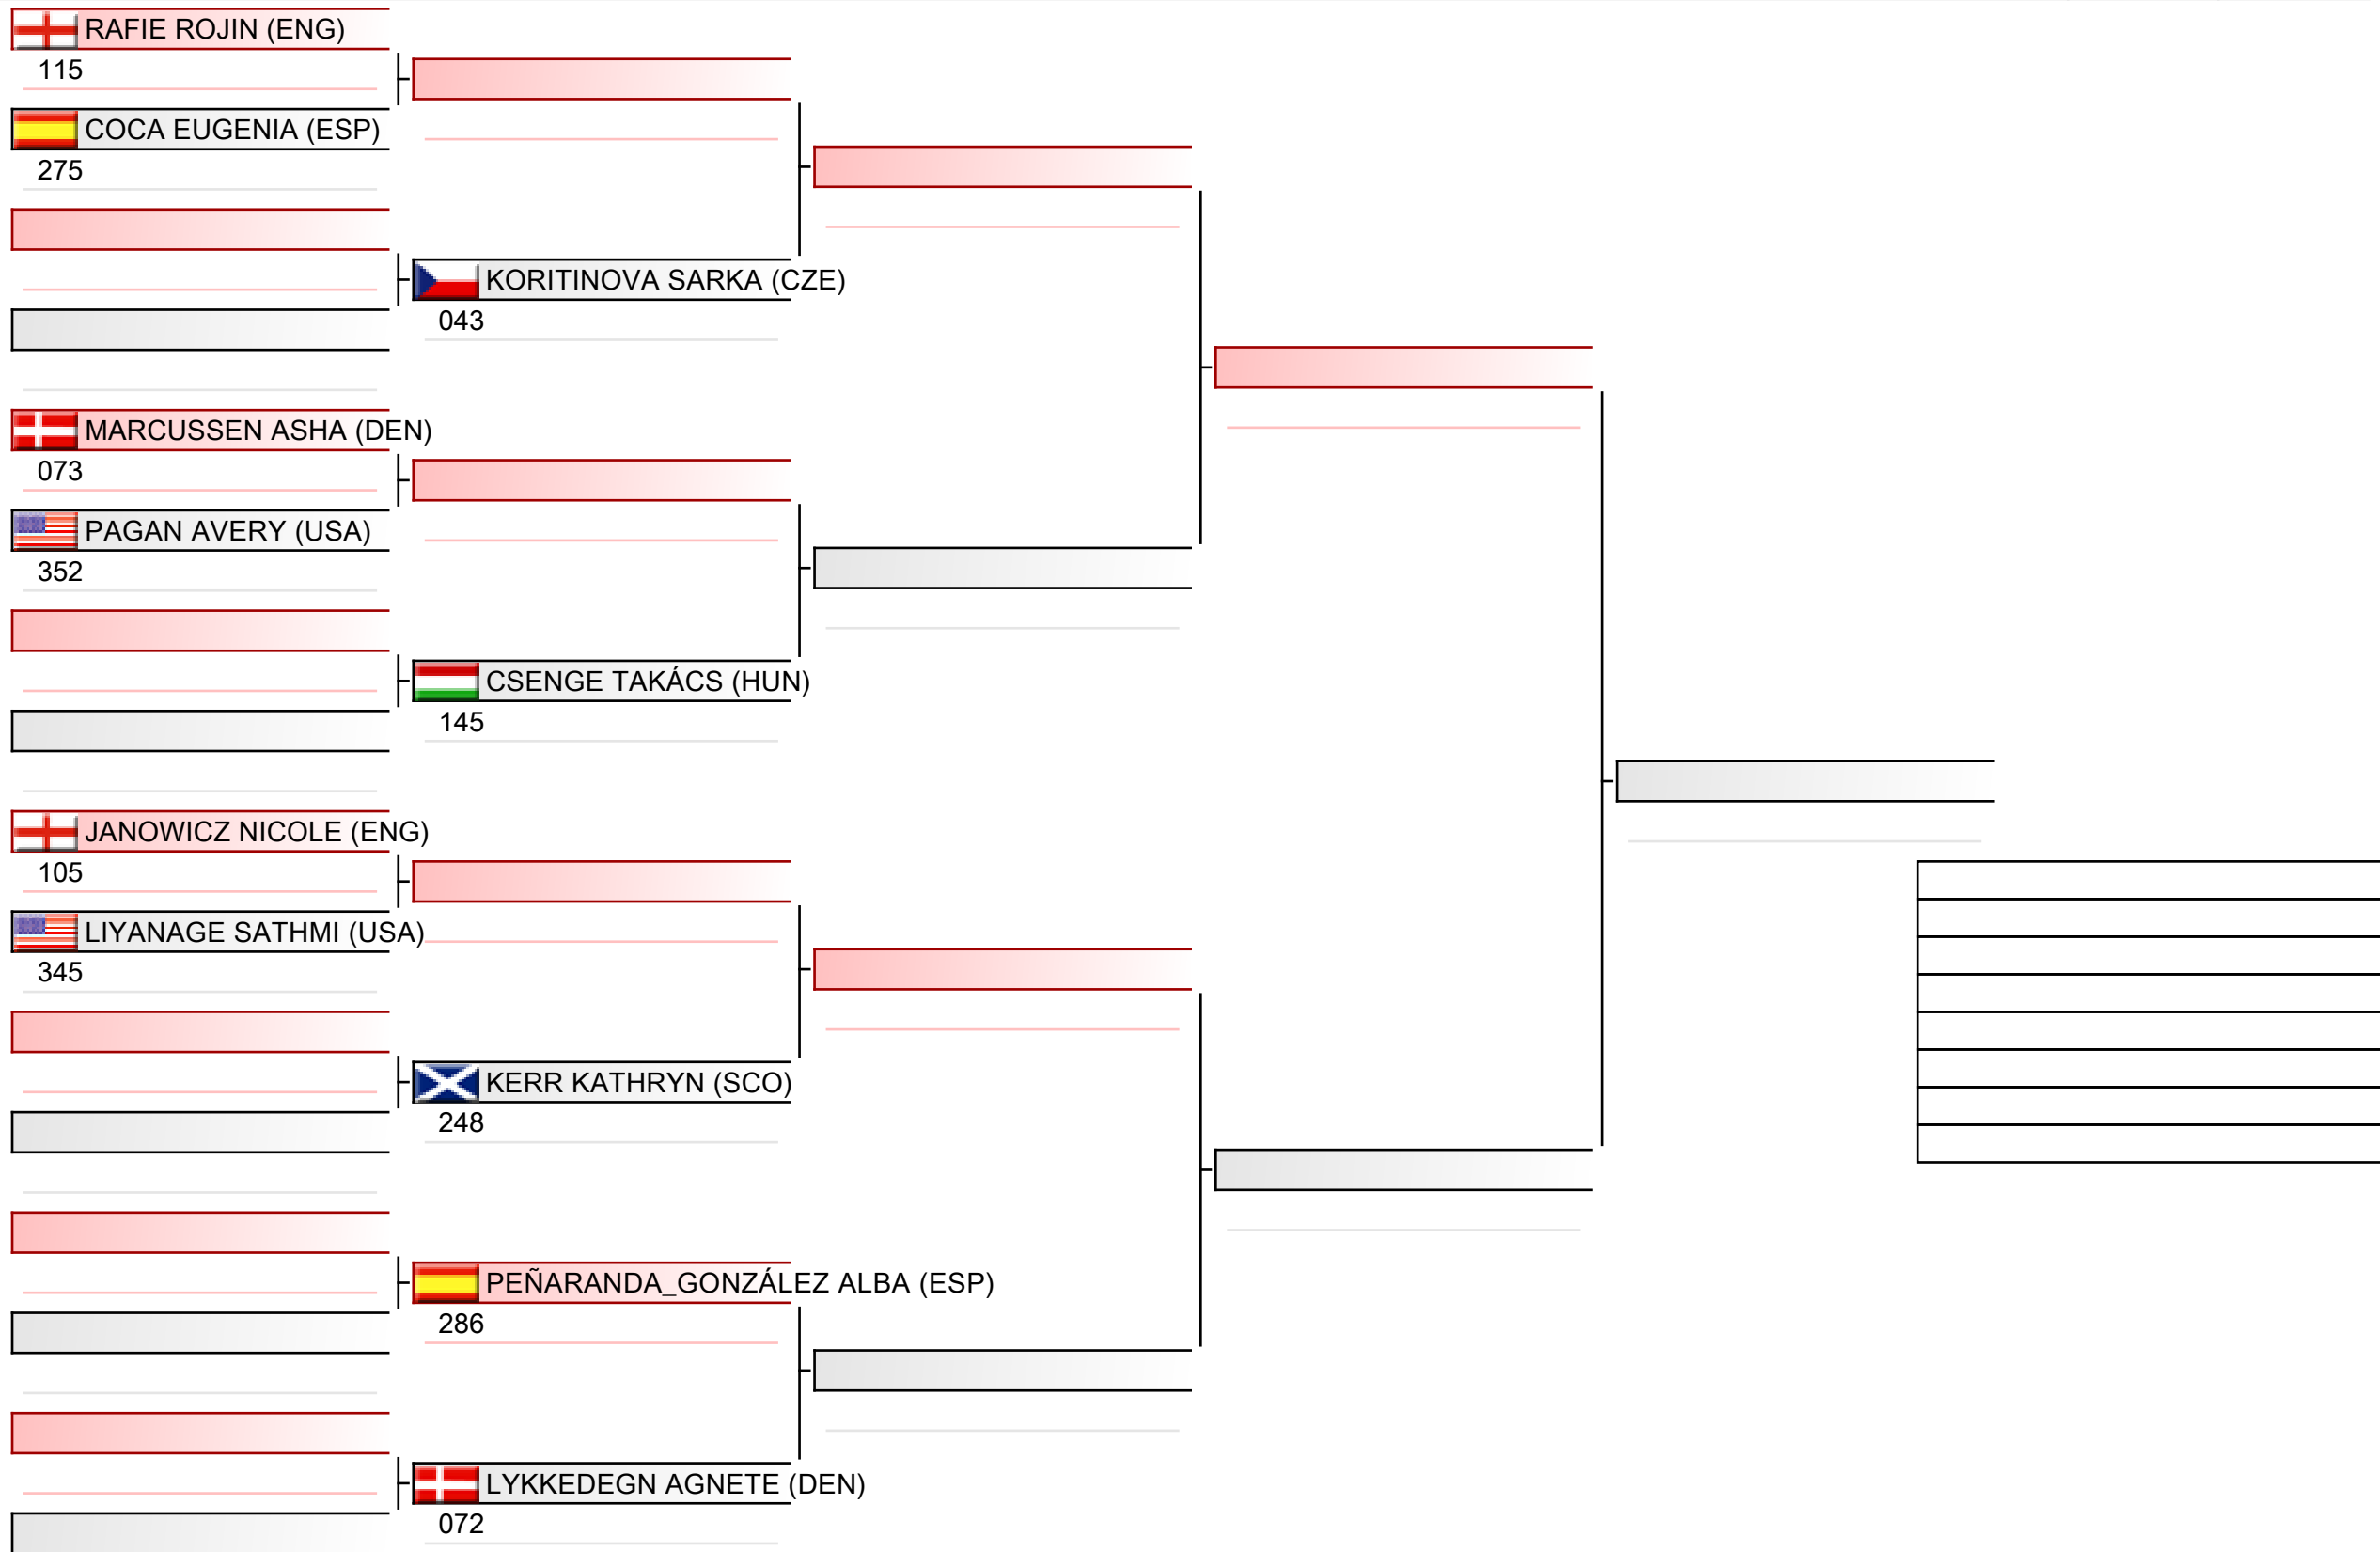

Pool
2/2

Youth ladies individual kumite

WSKA World Shotokan Karate-do Championships 2022, Kings Dock, Port of Liverpool, 16 Monarchs Quay, Liverpool L3 4FP, Vereinigtes Königreich, ENG

Tatami
5 11:55

Pool
1/2