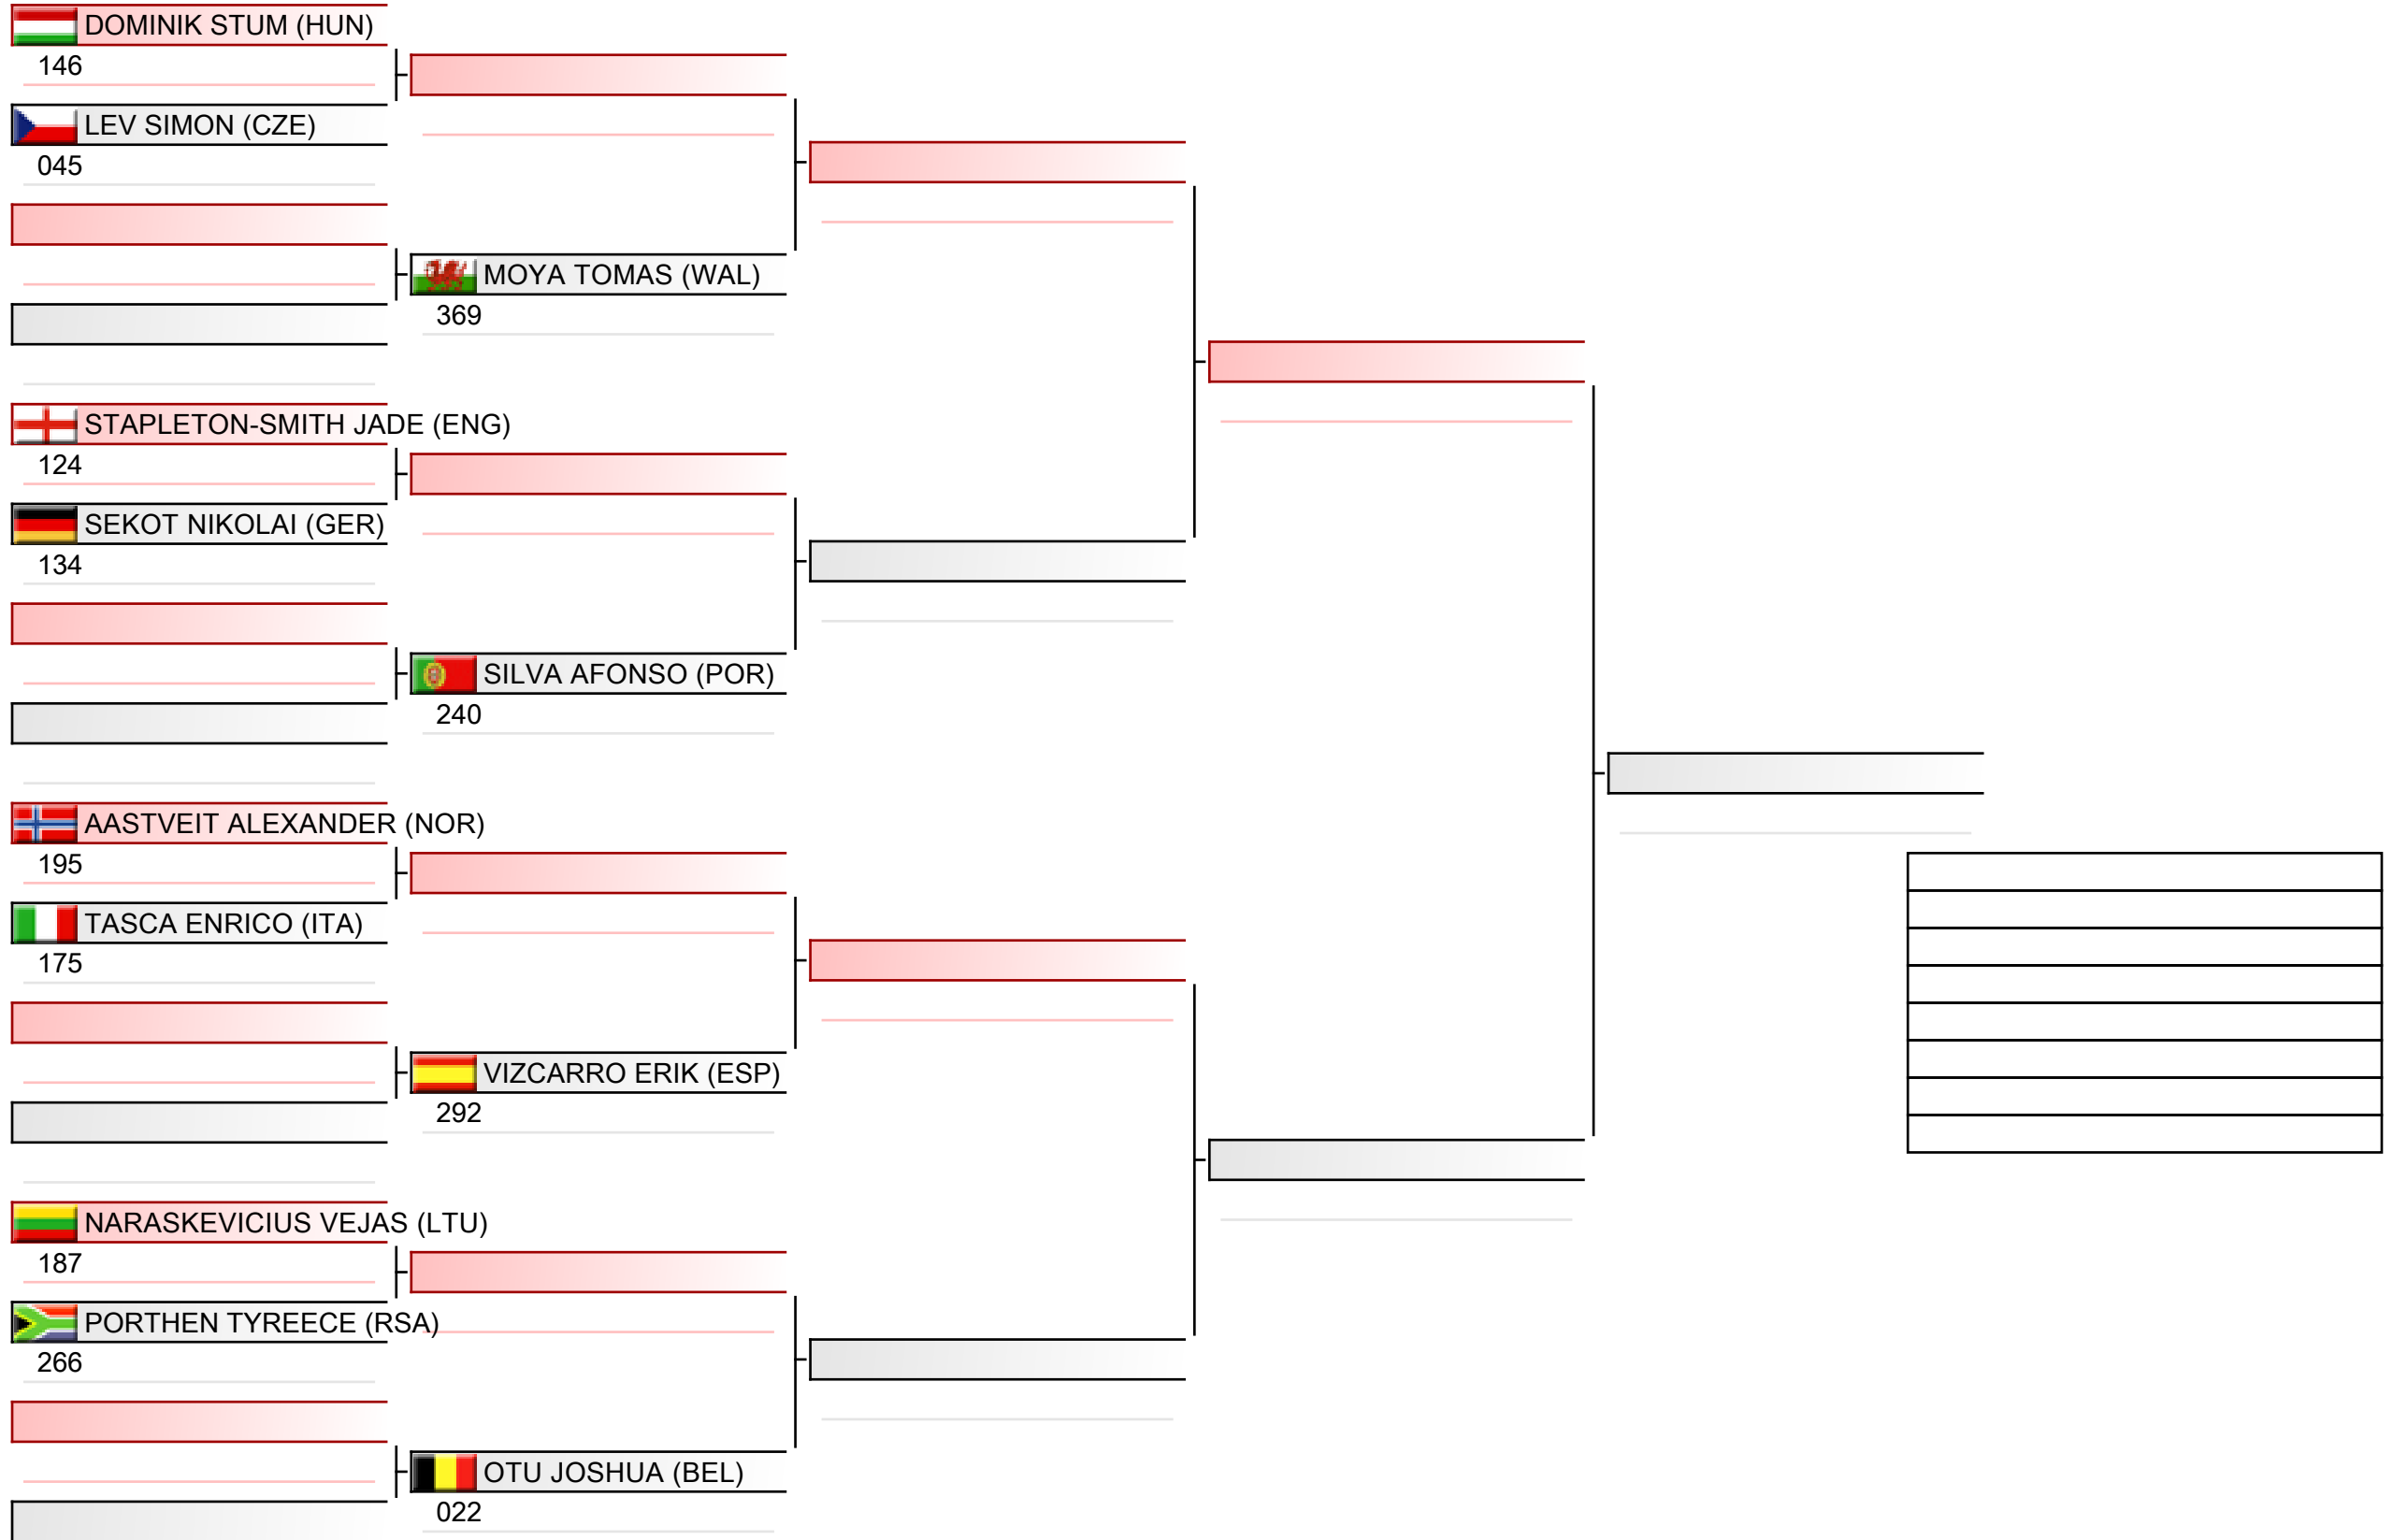

Junior men individual kumite

WSKA World Shotokan Karate-do Championships 2022, Kings Dock, Port of Liverpool, 16 Monarchs Quay, Liverpool L3 4FP, Vereinigtes Königreich, ENG

Tatami
1 11:55

Pool
1/4