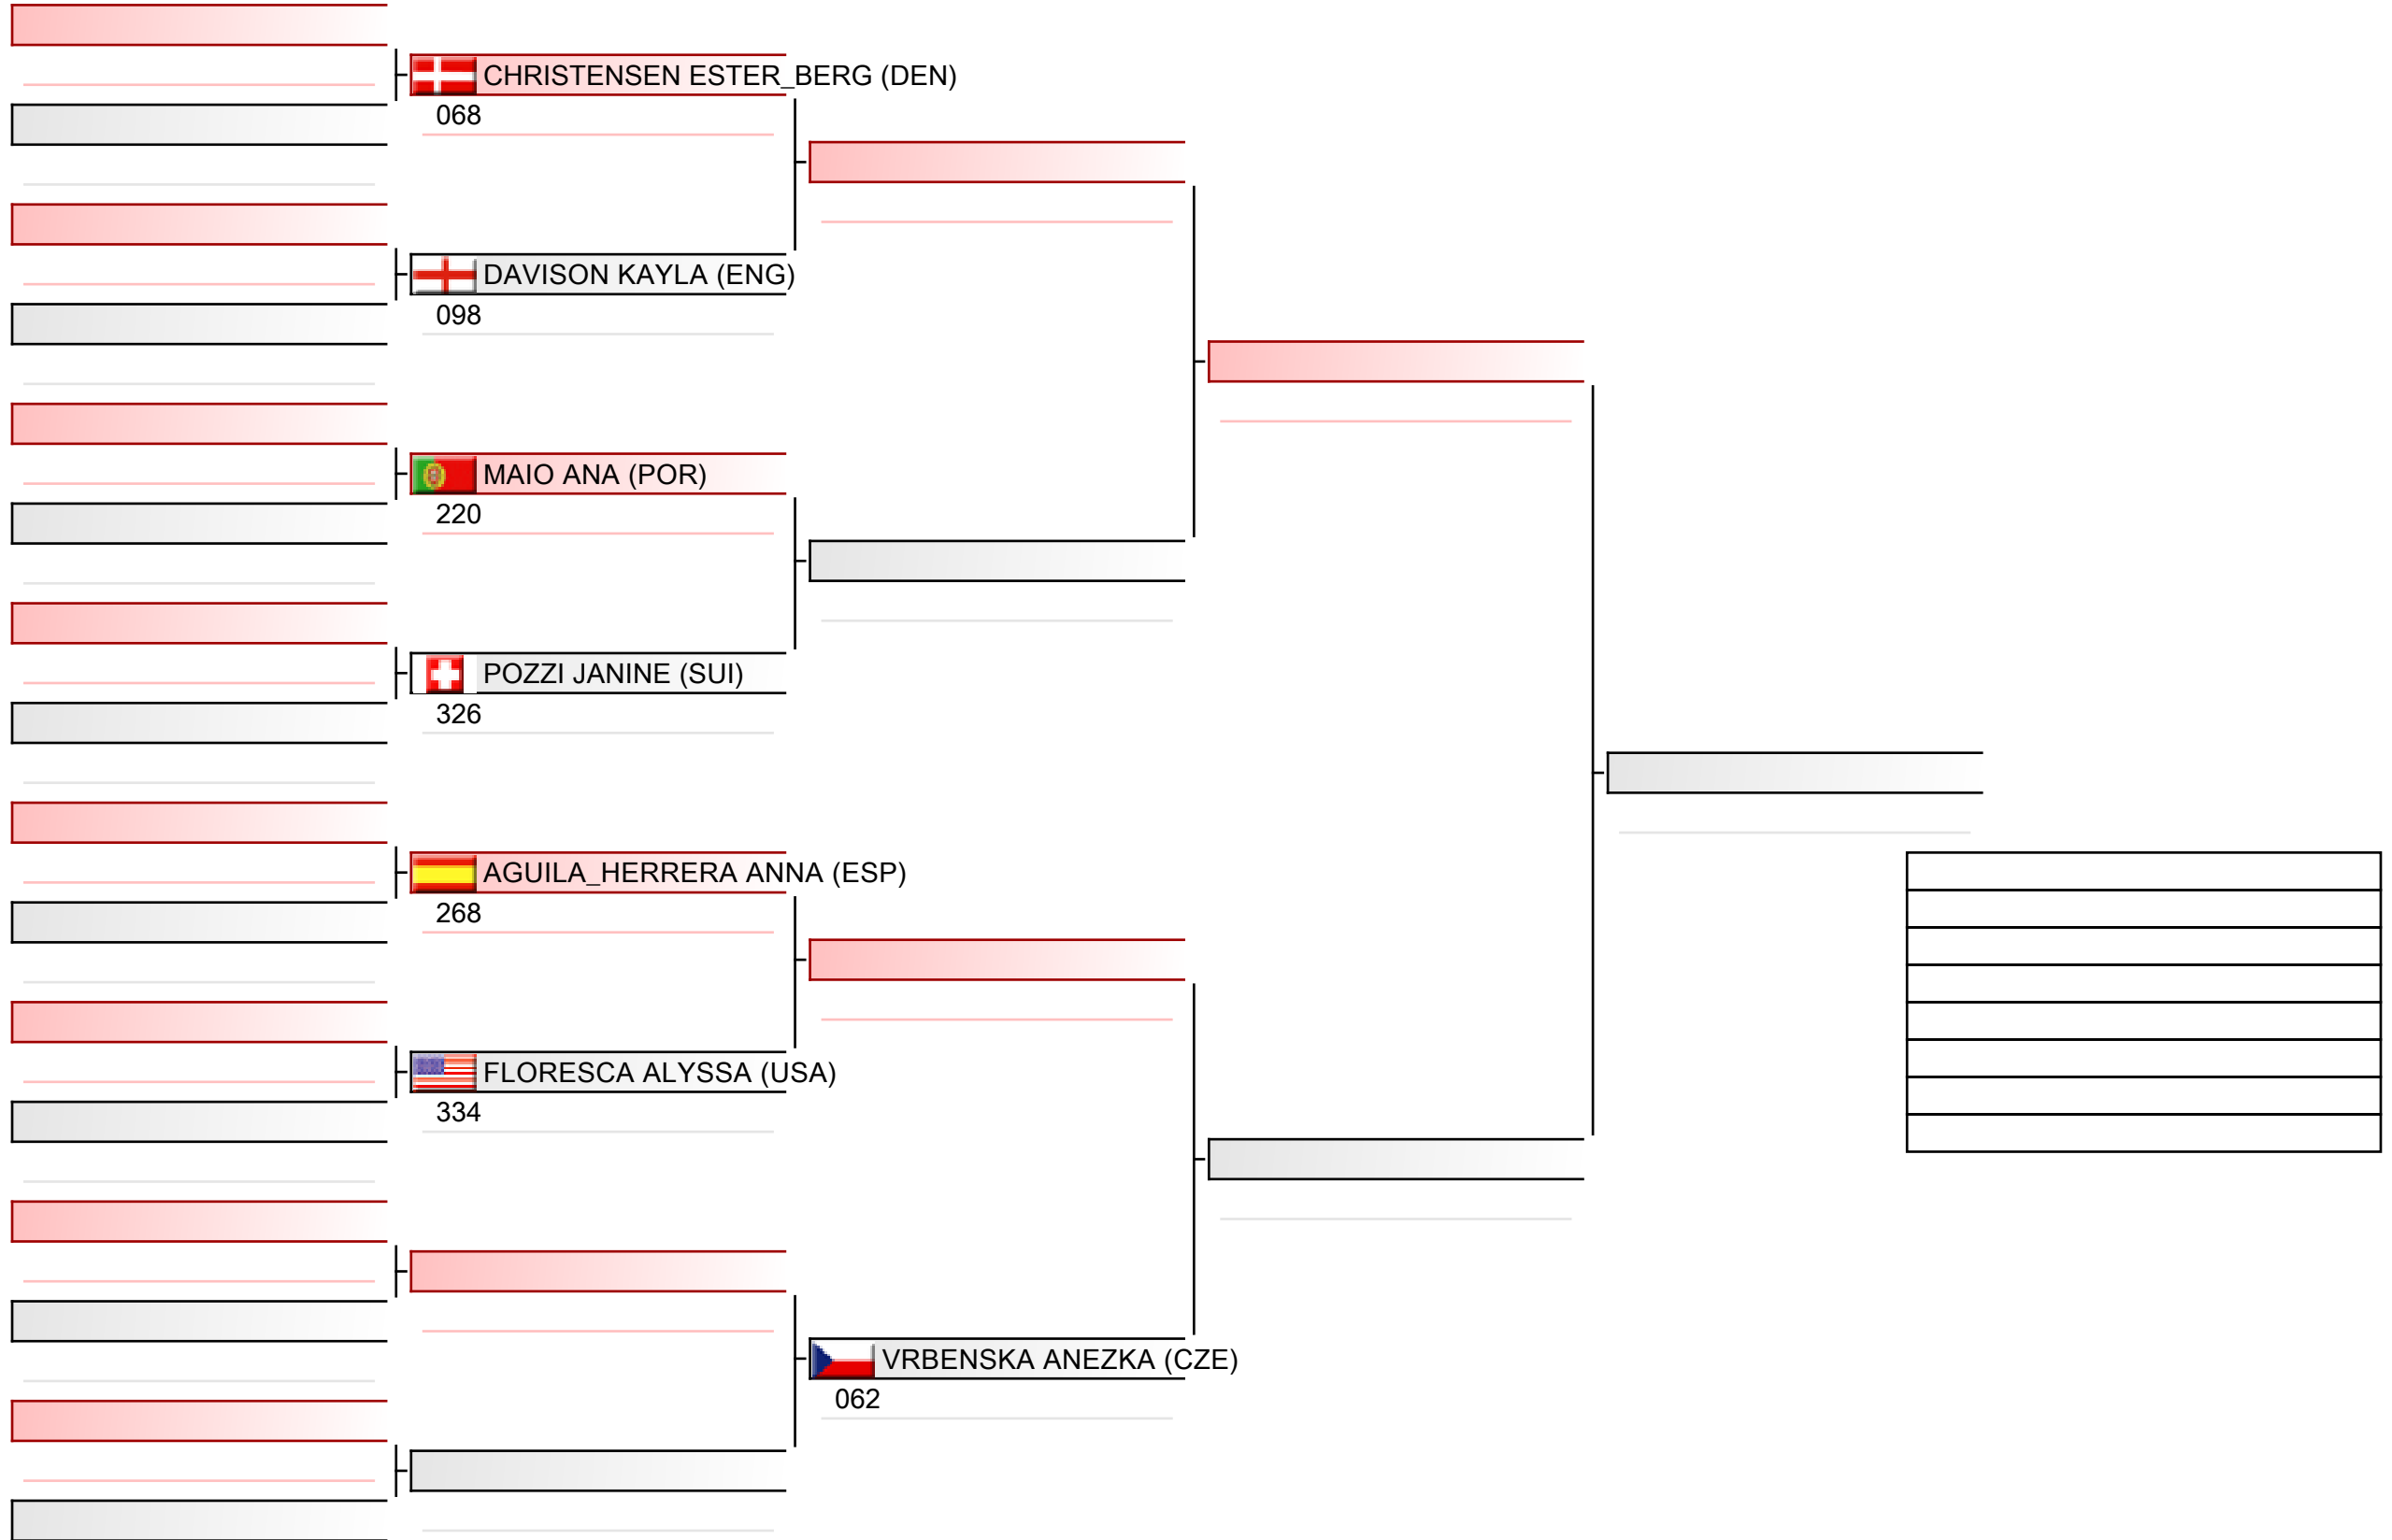

Cadet ladies individual kumite

WSKA World Shotokan Karate-do Championships 2022, Kings Dock, Port of Liverpool, 16 Monarchs Quay, Liverpool L3 4FP, Vereinigtes Königreich, ENG

Tatami
2 11:10

Pool
3/4