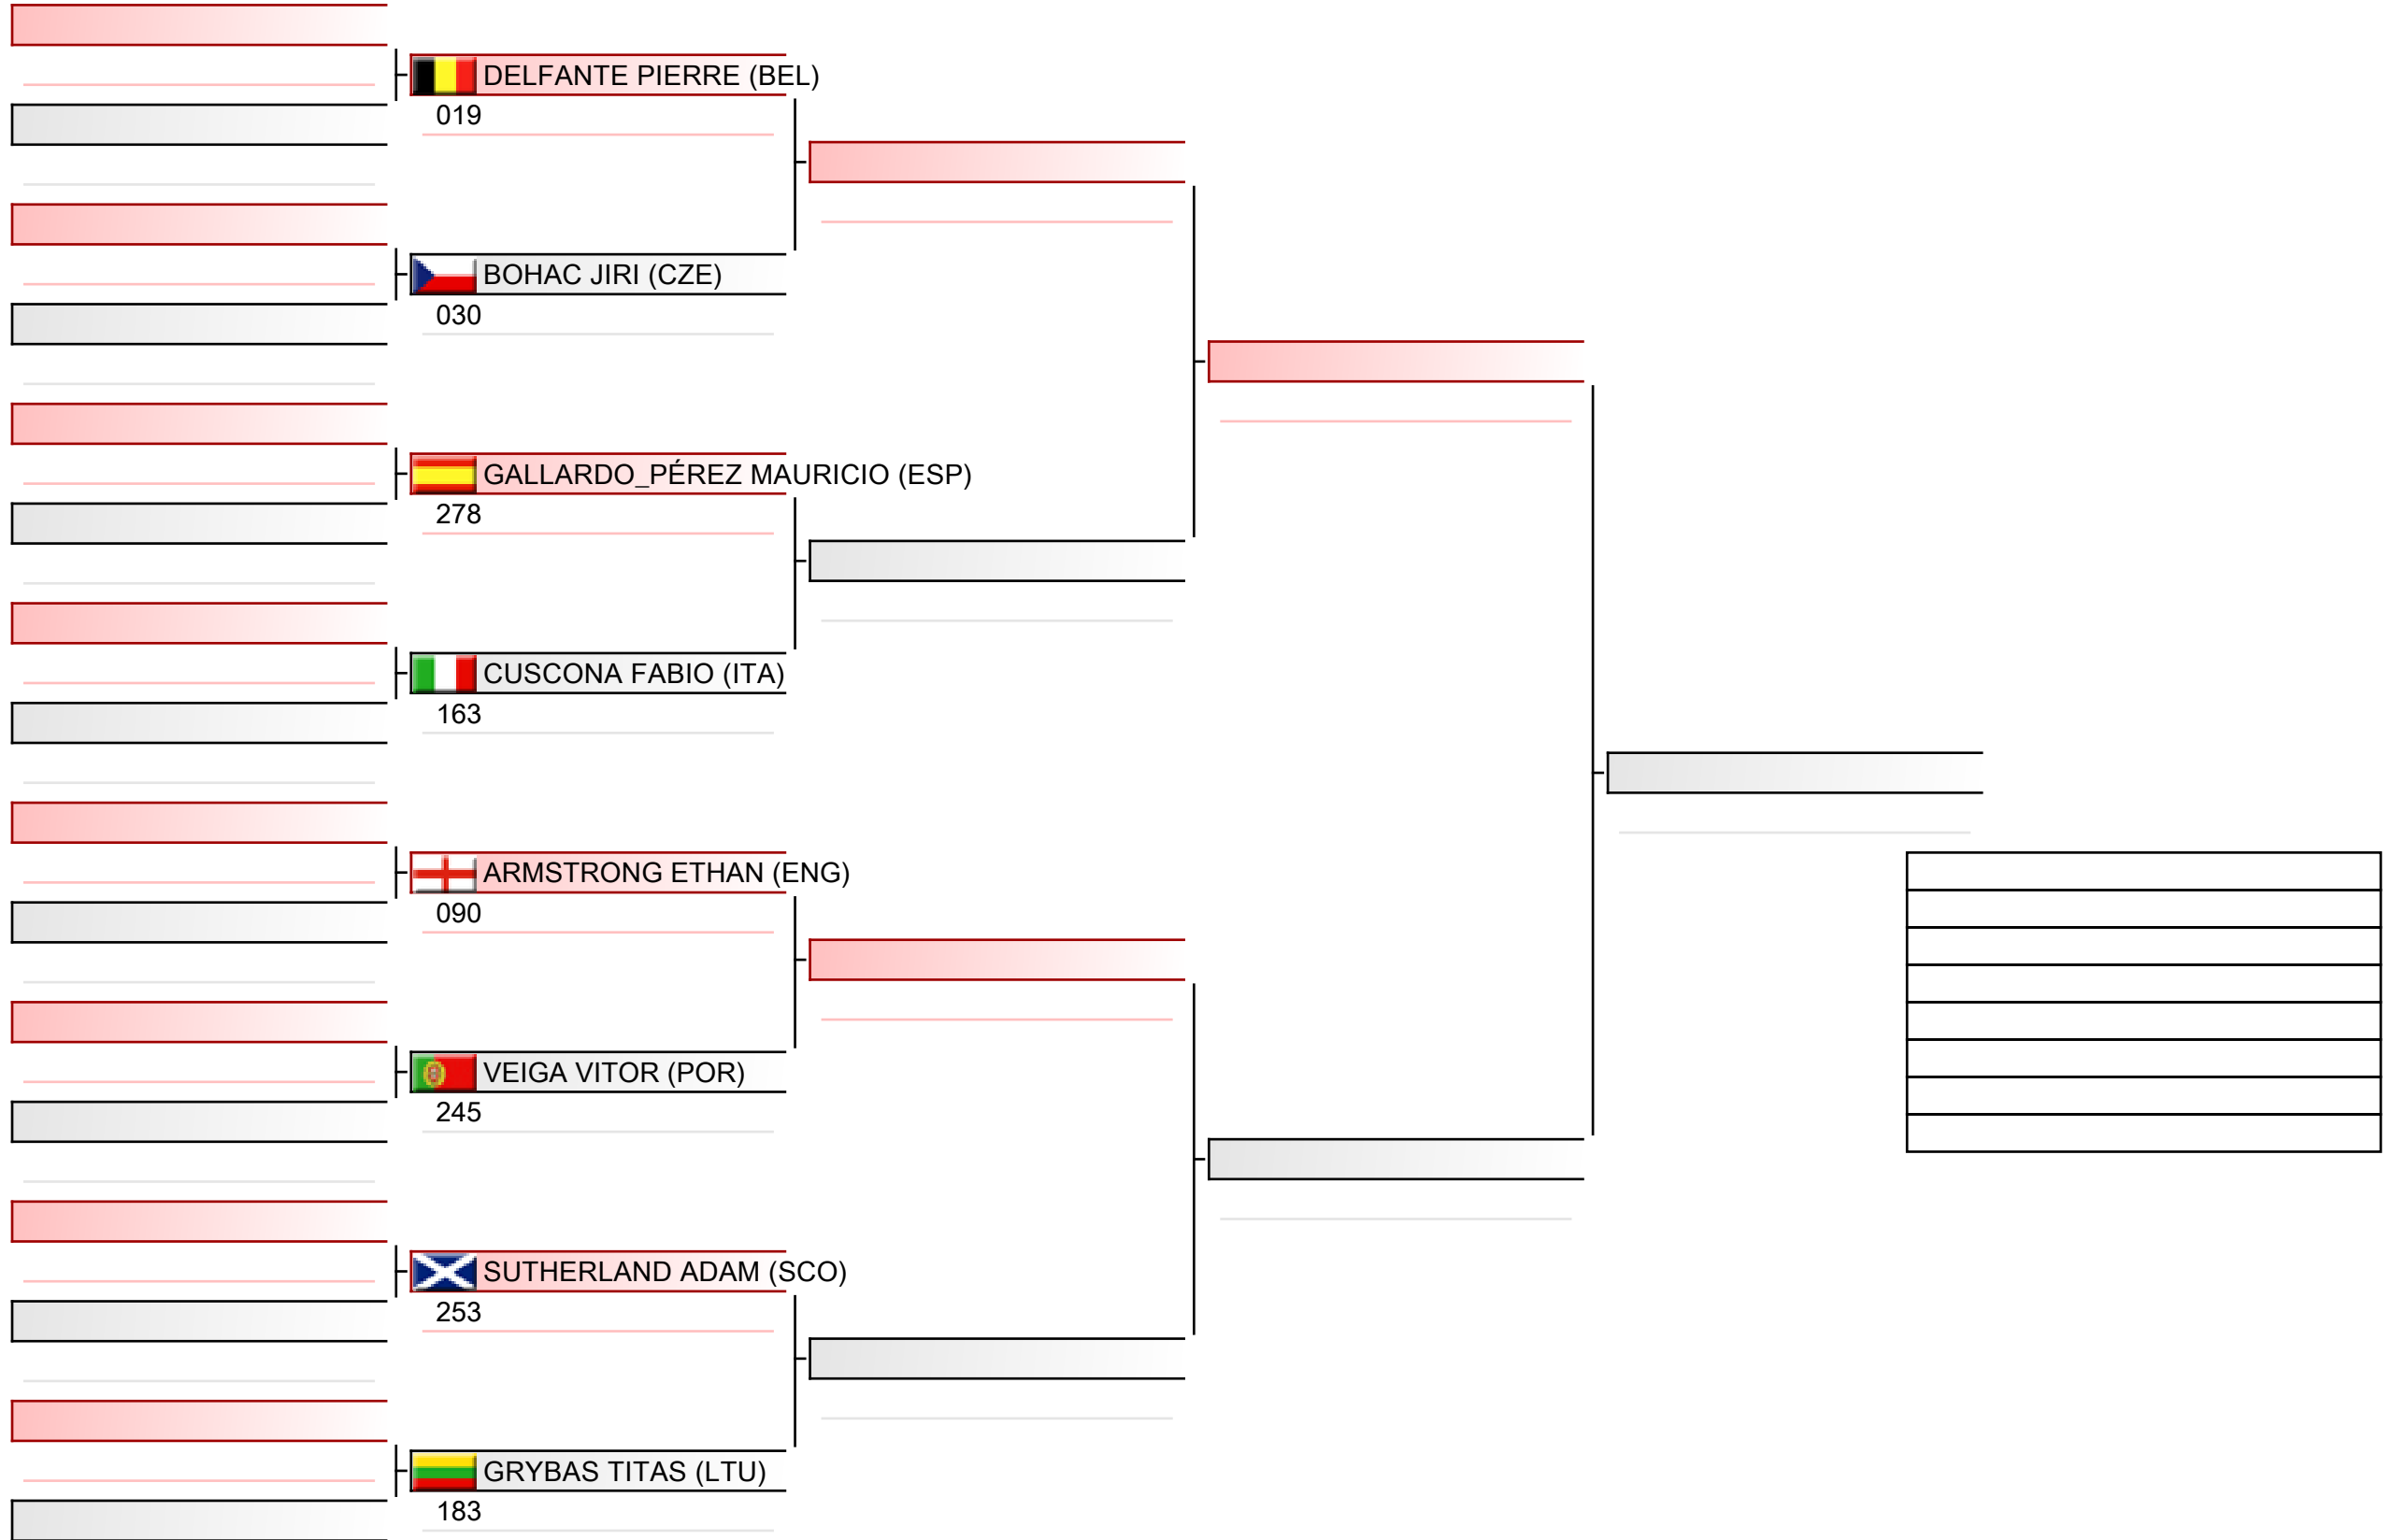

Senior men individual kumite

WSKA World Shotokan Karate-do Championships 2022, Kings Dock, Port of Liverpool, 16 Monarchs Quay, Liverpool L3 4FP, Vereinigtes Königreich, ENG

Tatami
3 11:50

Pool
1/8