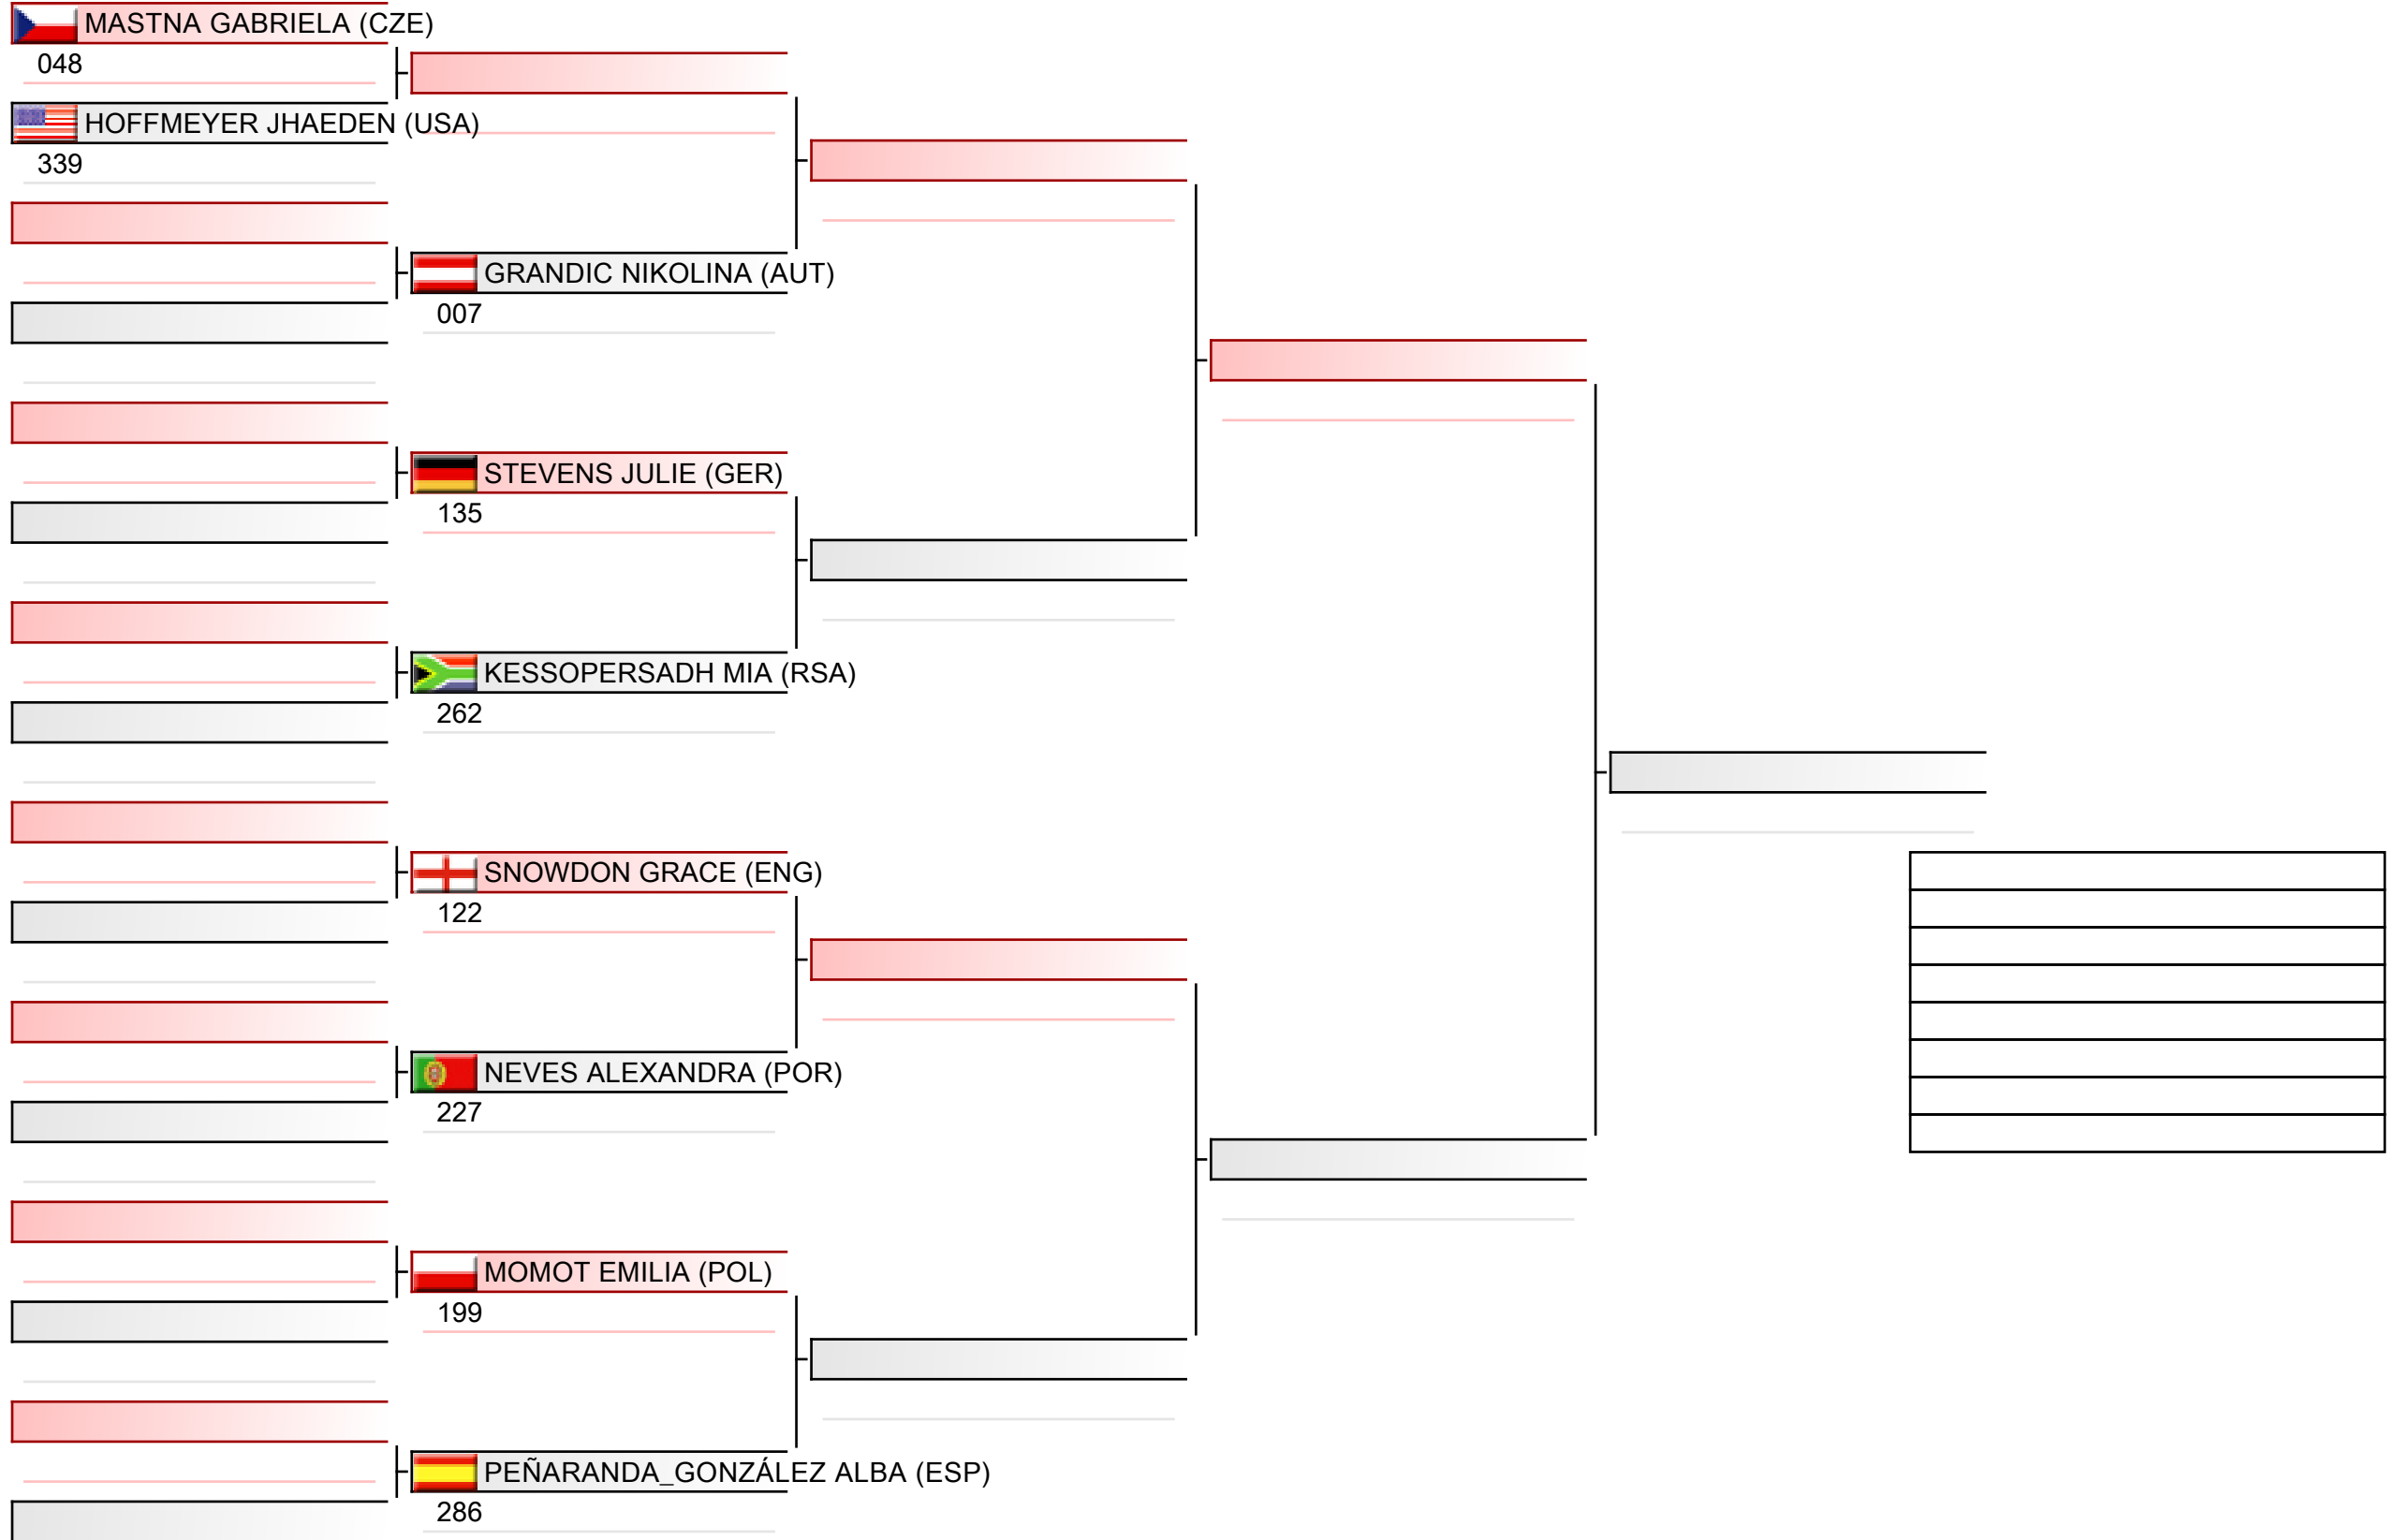

Cadet ladies individual kata

WSKA World Shotokan Karate-do Championships 2022, Kings Dock, Port of Liverpool, 16 Monarchs Quay, Liverpool L3 4FP, Vereinigtes Königreich, ENG

Tatami
1 09:45

Pool
1/4

Cadet ladies individual kata