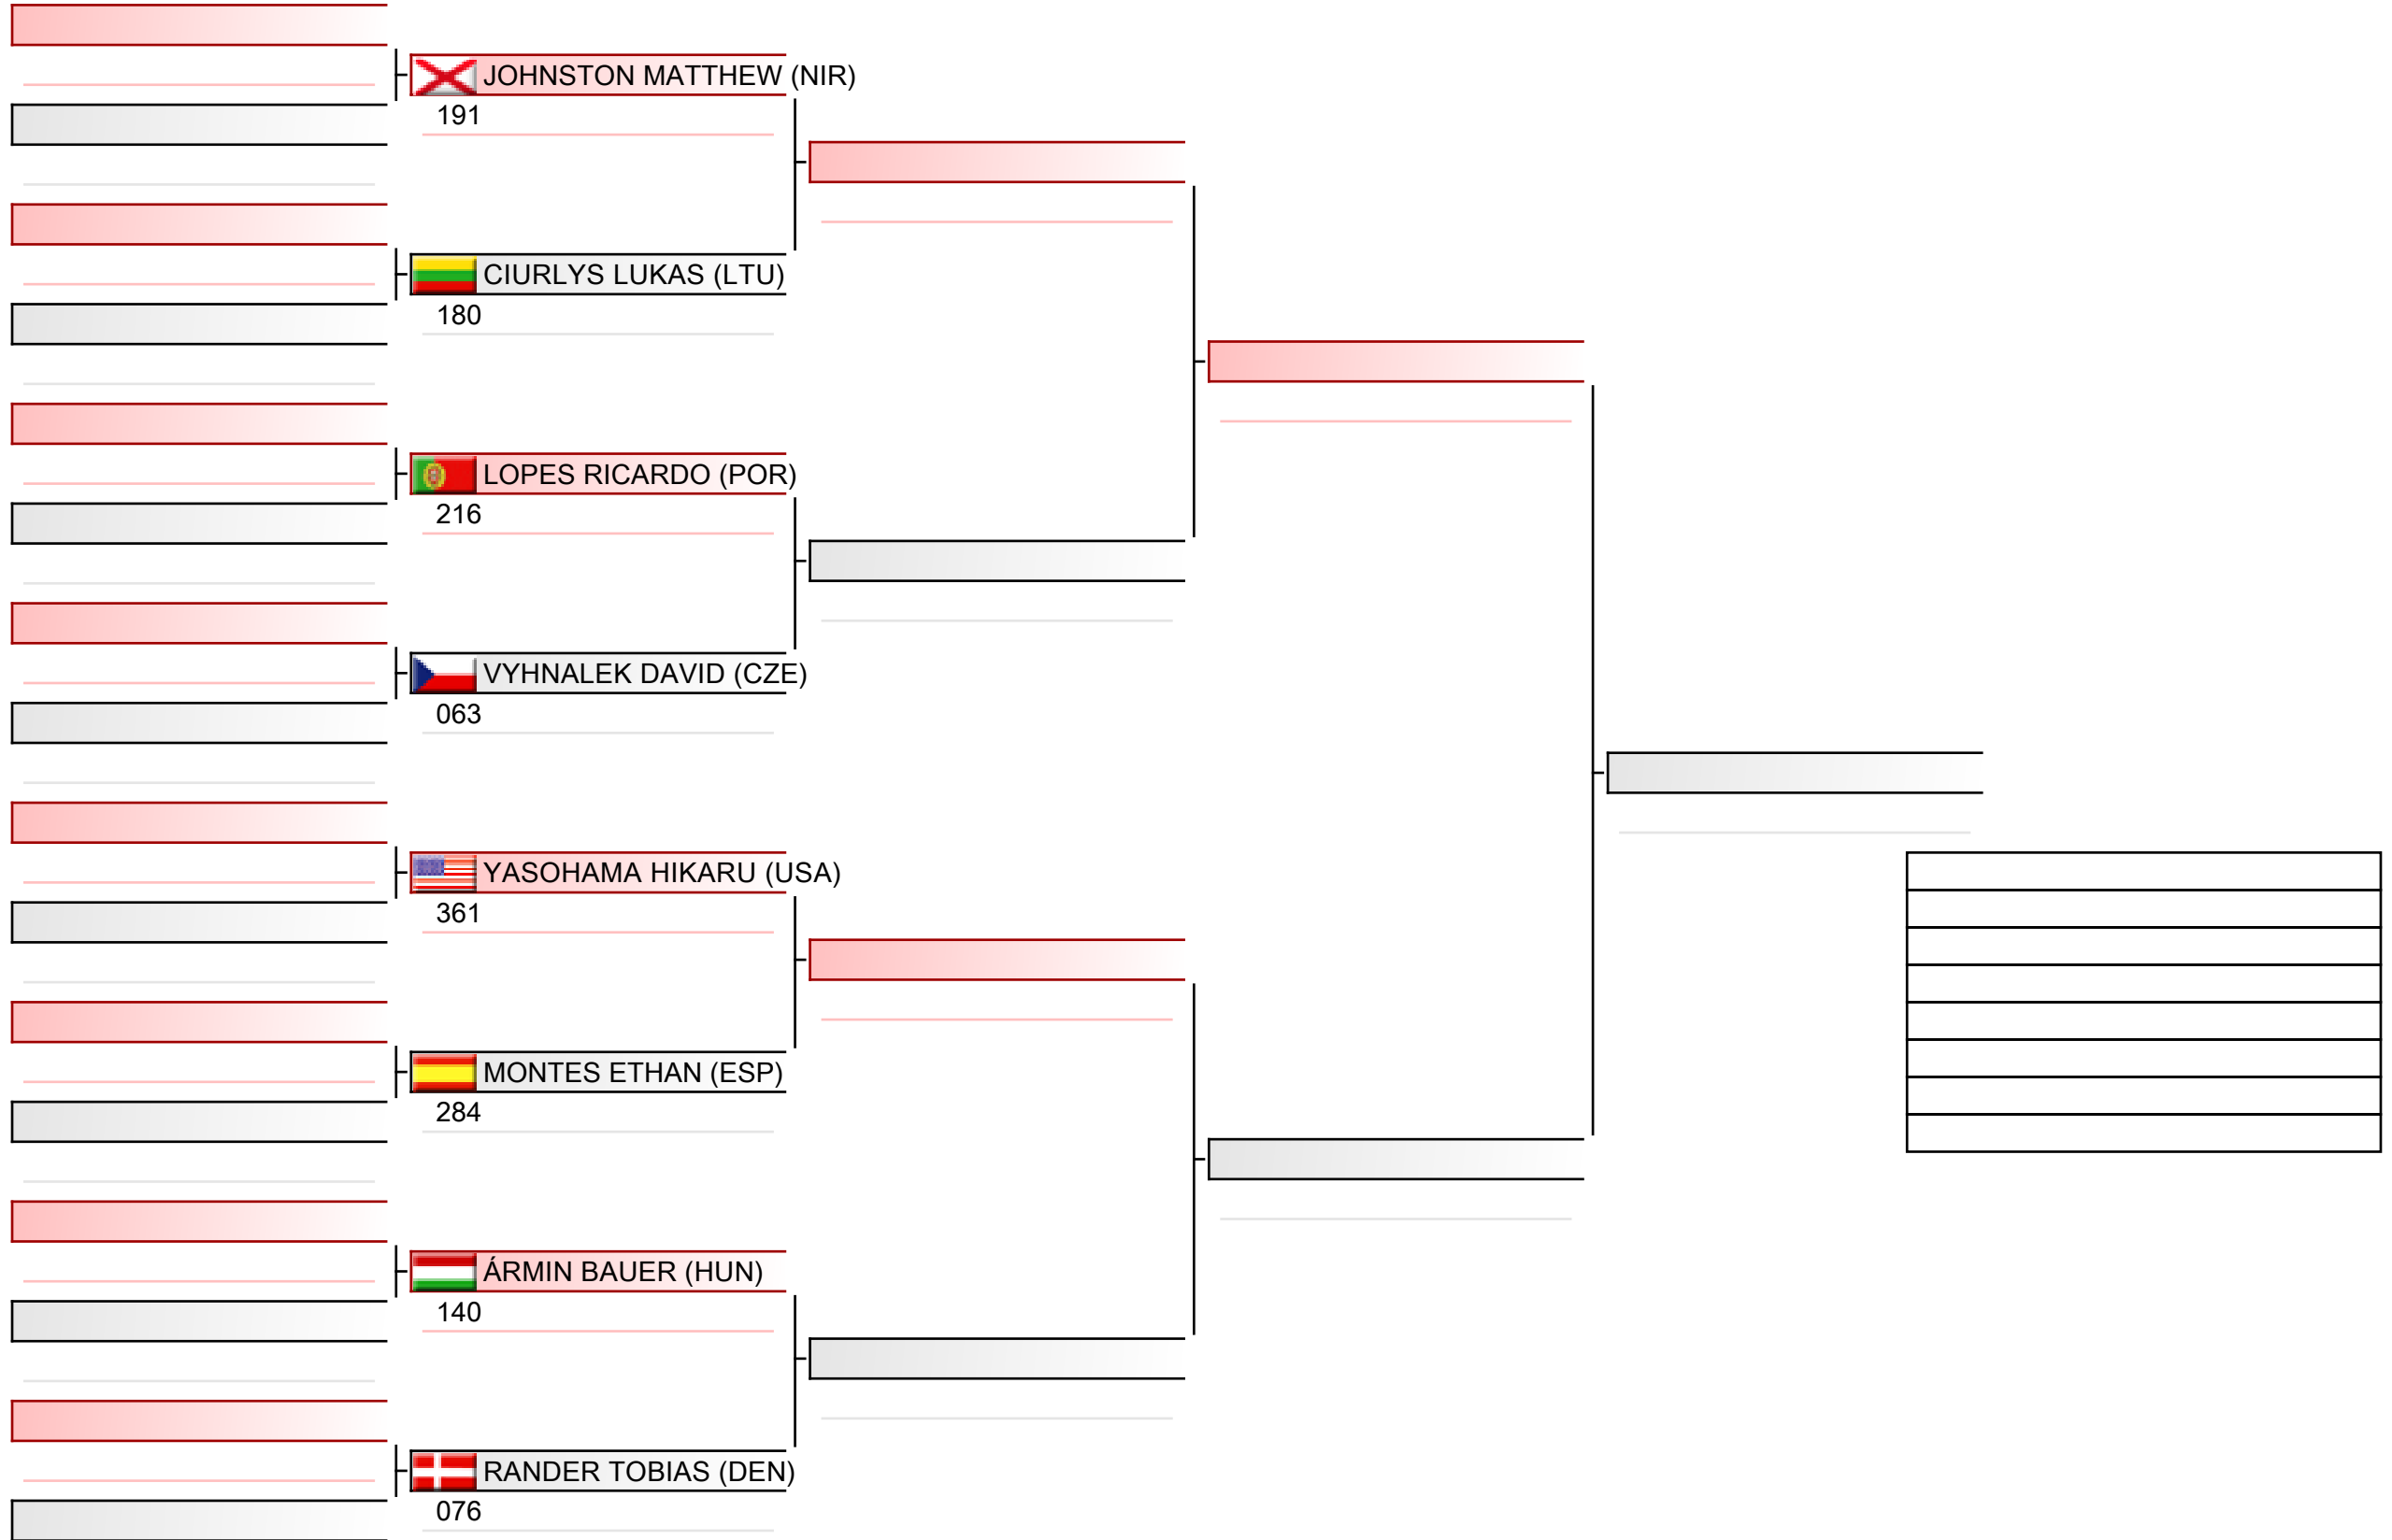

Pool
1/1

Cadet men individual kata

WSKA World Shotokan Karate-do Championships 2022, Kings Dock, Port of Liverpool, 16 Monarchs Quay, Liverpool L3 4FP, Vereinigtes Königreich, ENG

Tatami
1 09:05

Pool
1/4

Cadet men individual kata