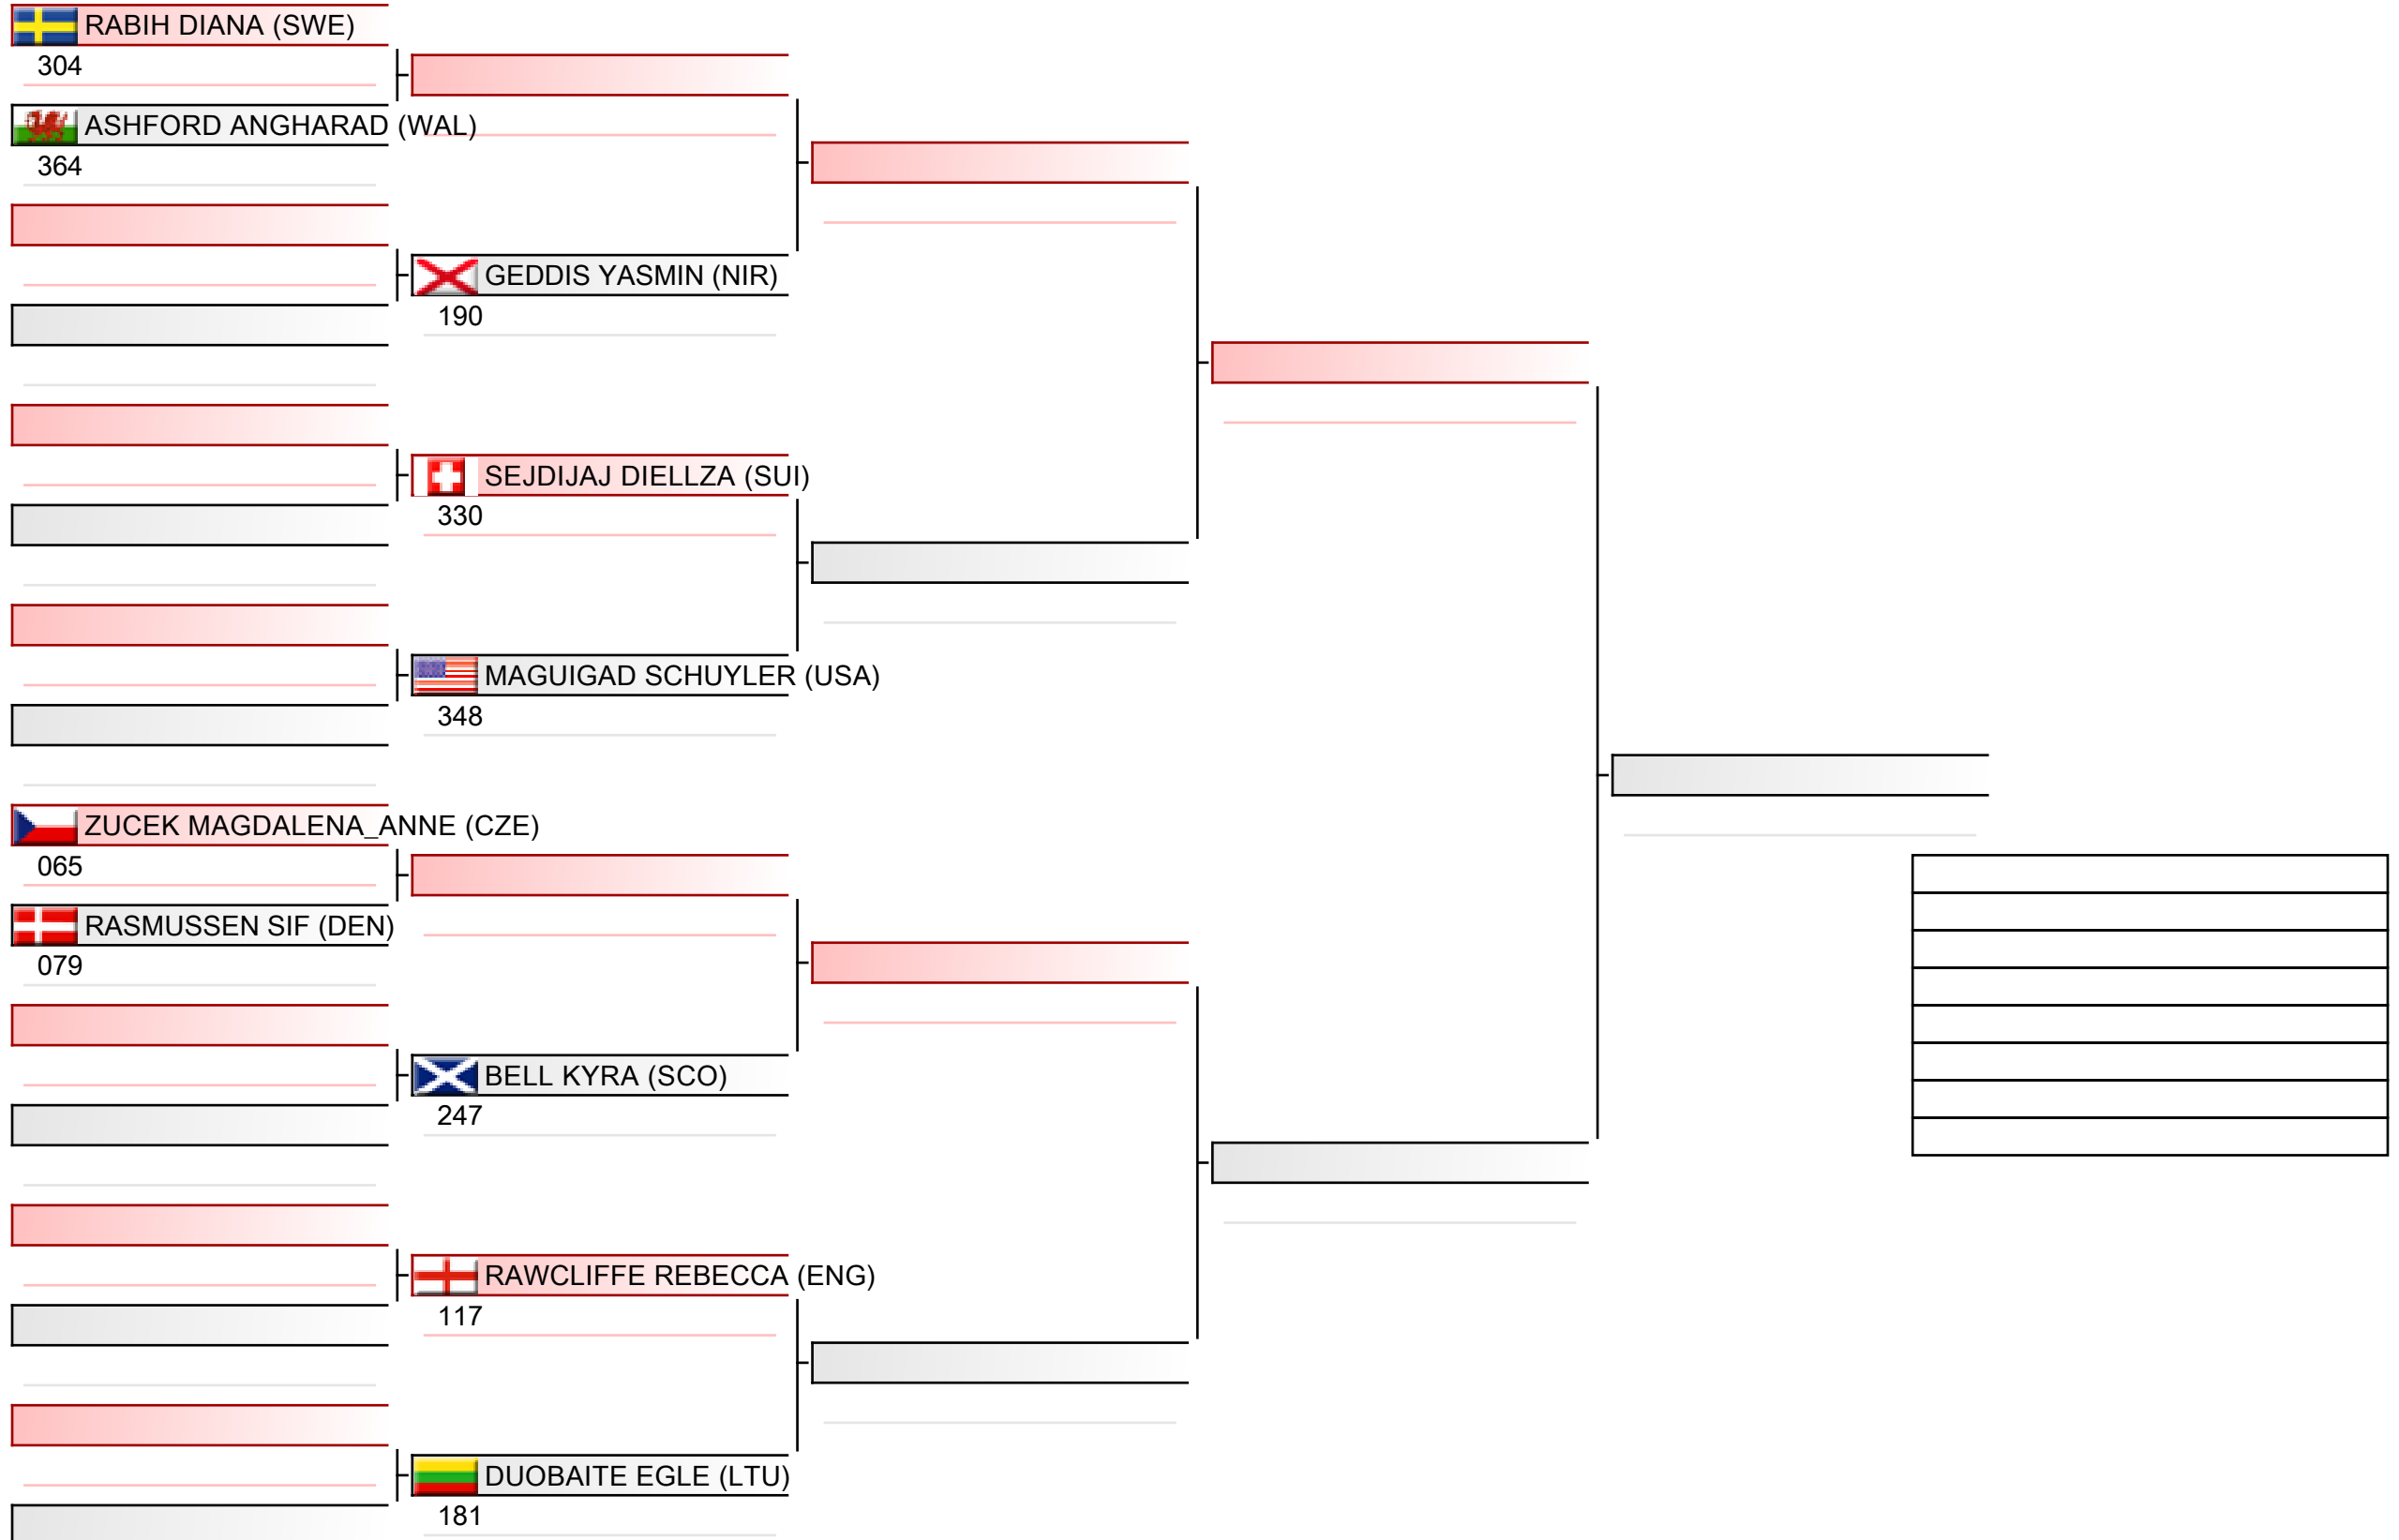

Senior ladies individual kumite

WSKA World Shotokan Karate-do Championships 2022, Kings Dock, Port of Liverpool, 16 Monarchs Quay, Liverpool L3 4FP, Vereinigtes Königreich, ENG

Tatami
1 12:05

Pool
1/4