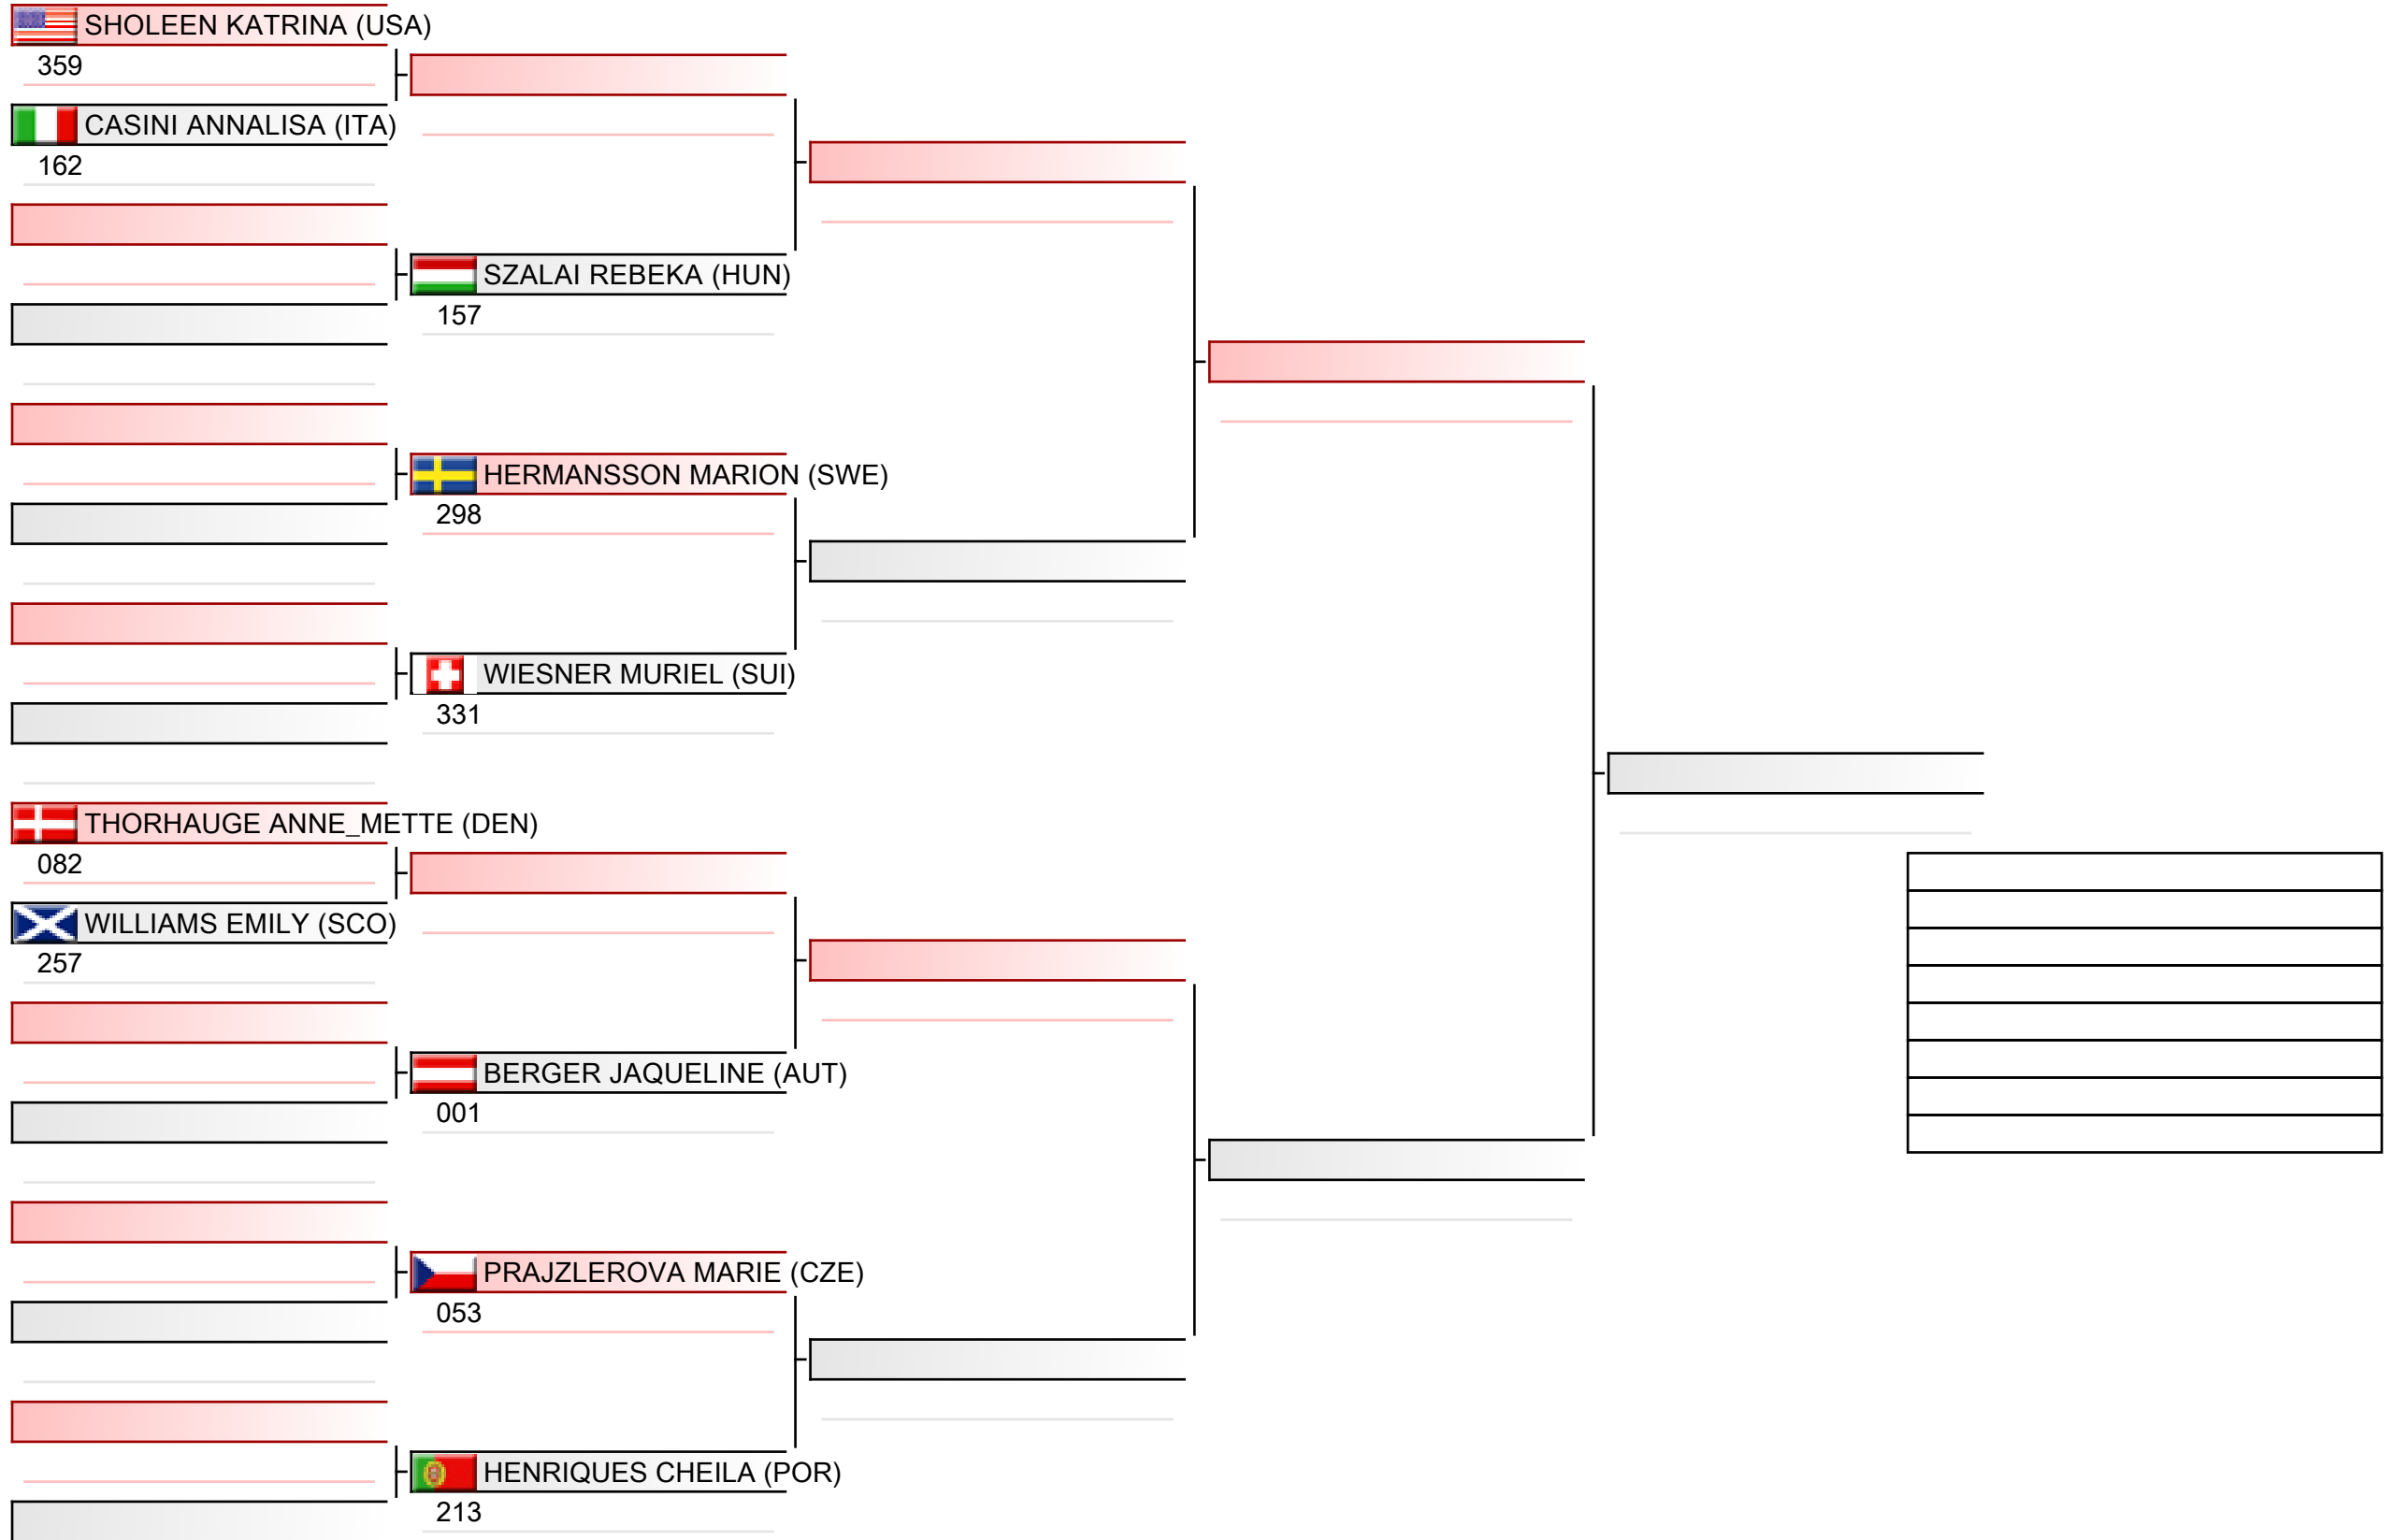

Senior ladies individual kata

WSKA World Shotokan Karate-do Championships 2022, Kings Dock, Port of Liverpool, 16 Monarchs Quay, Liverpool L3 4FP, Vereinigtes Königreich, ENG

Tatami
6 09:45

Pool
4/4