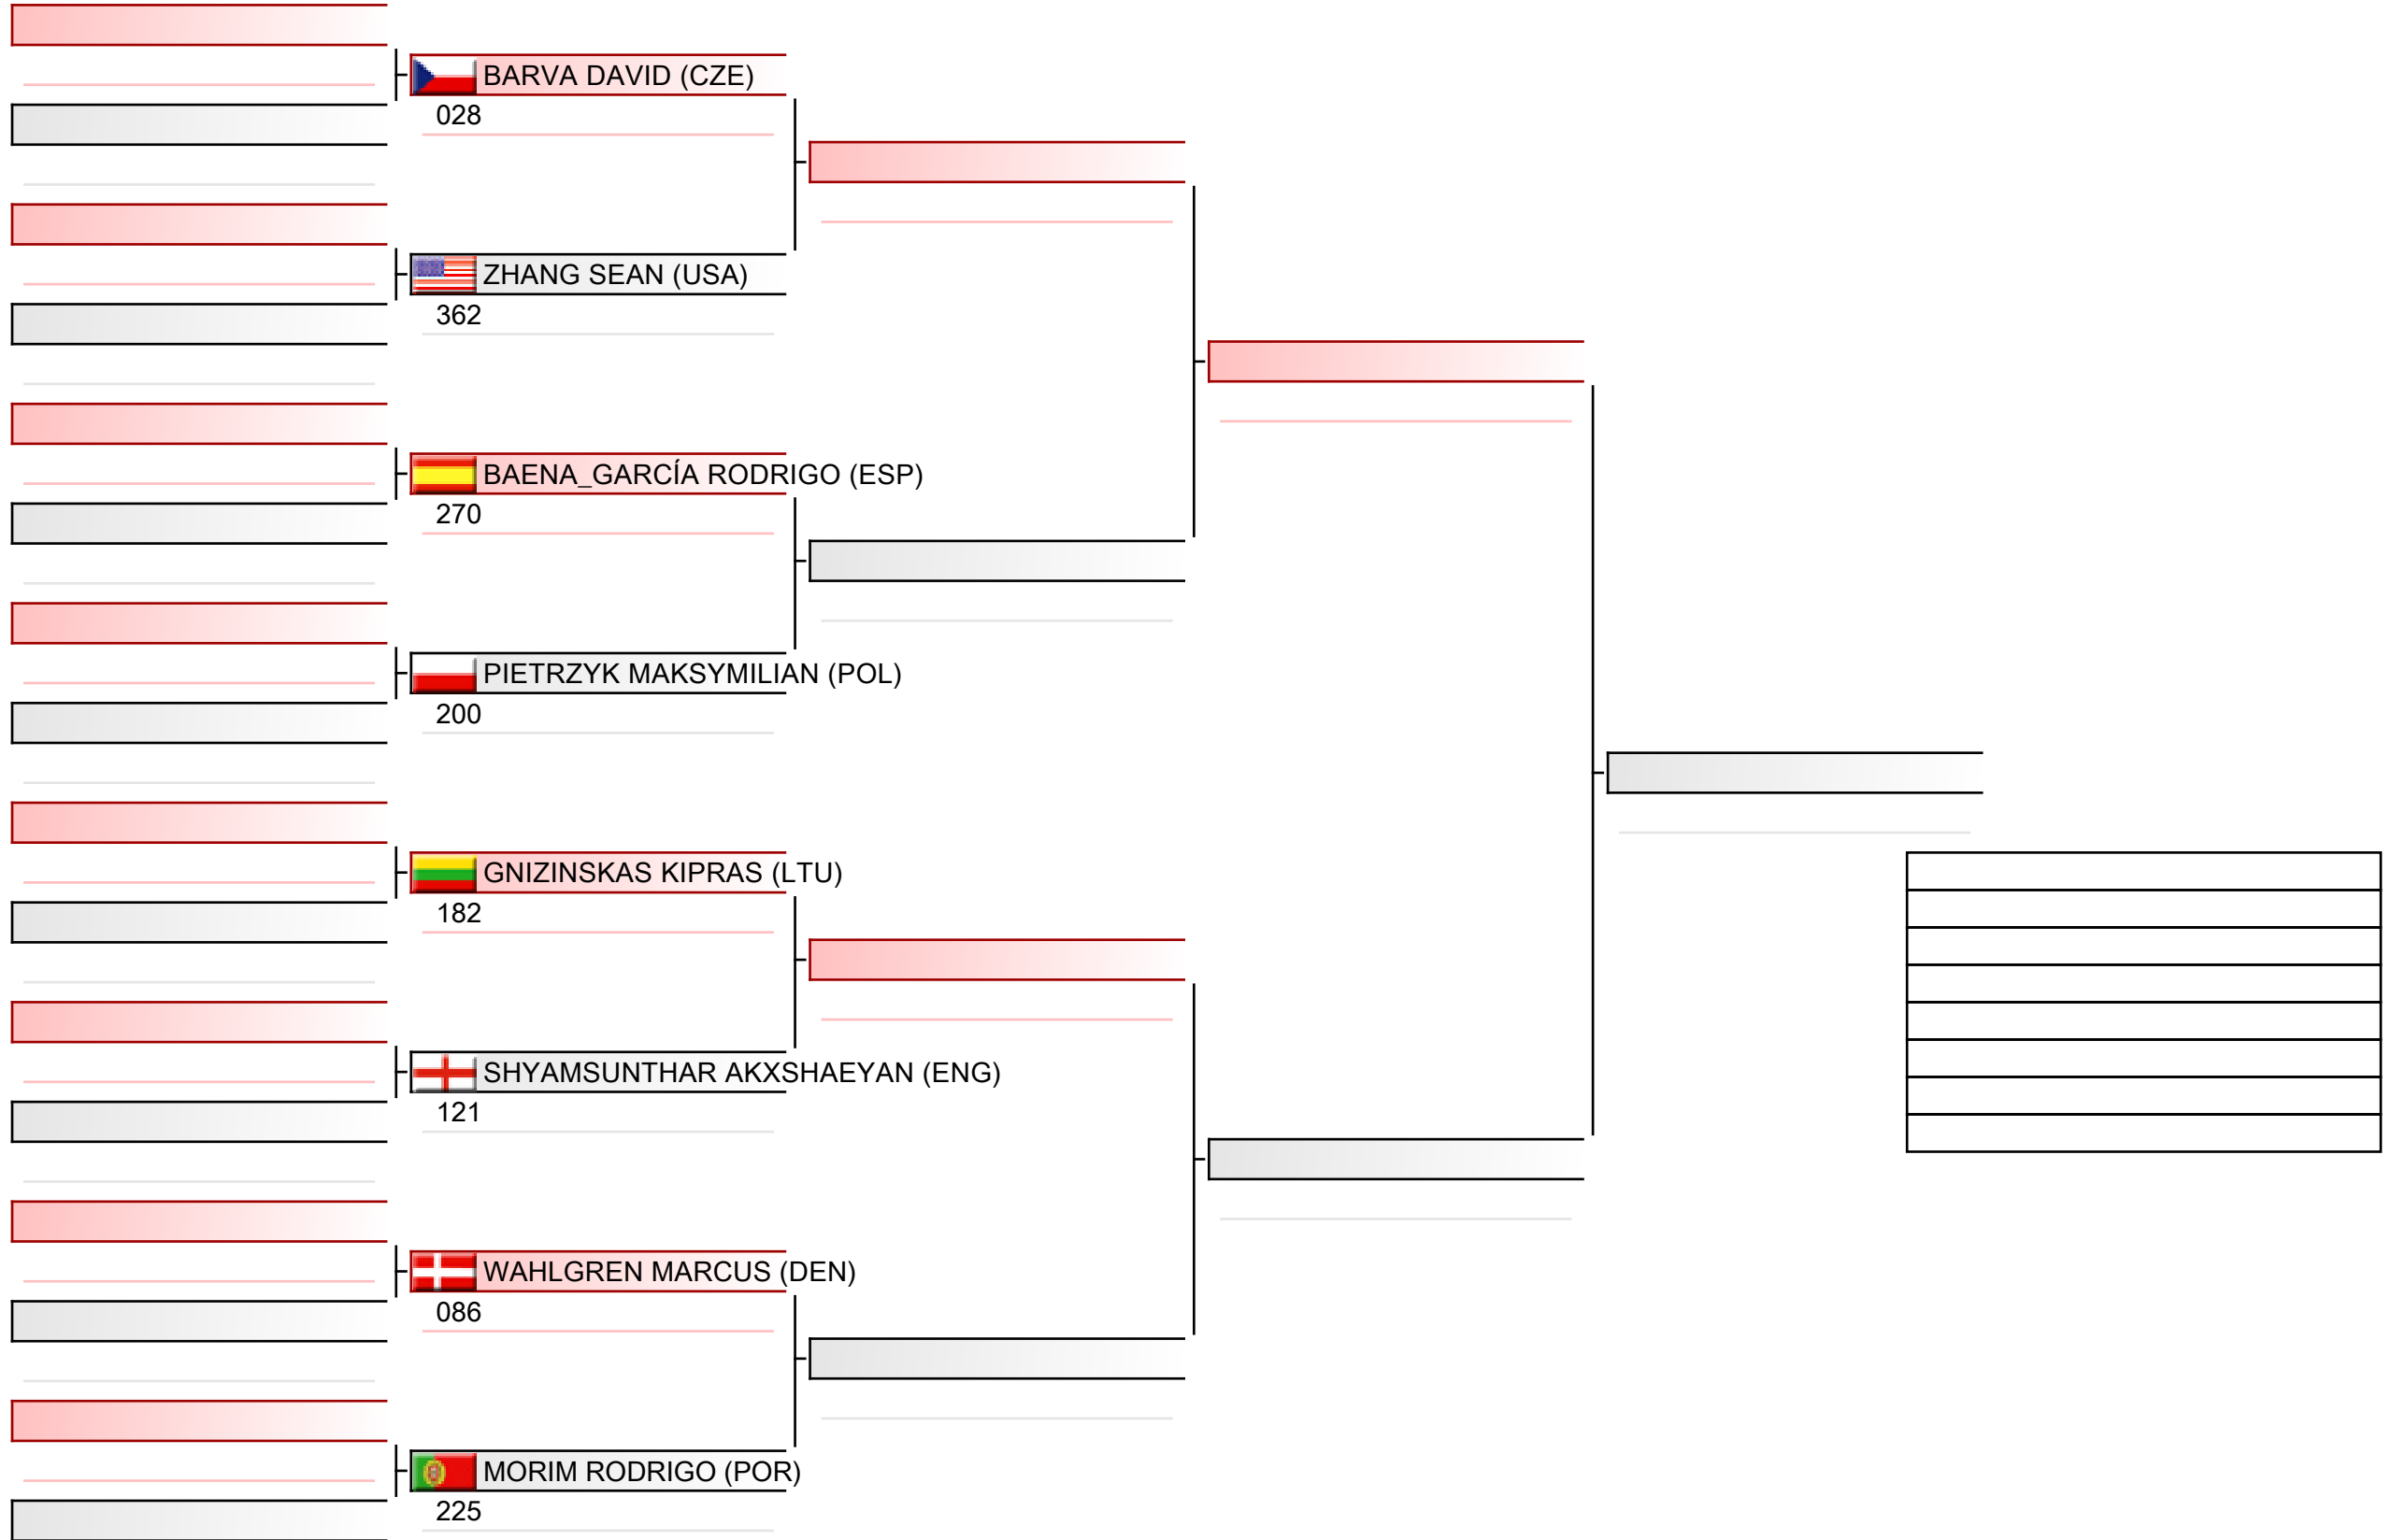

Cadet men individual kumite

WSKA World Shotokan Karate-do Championships 2022, Kings Dock, Port of Liverpool, 16 Monarchs Quay, Liverpool L3 4FP, Vereinigtes Königreich, ENG

Tatami
6 11:10

Pool
4/4