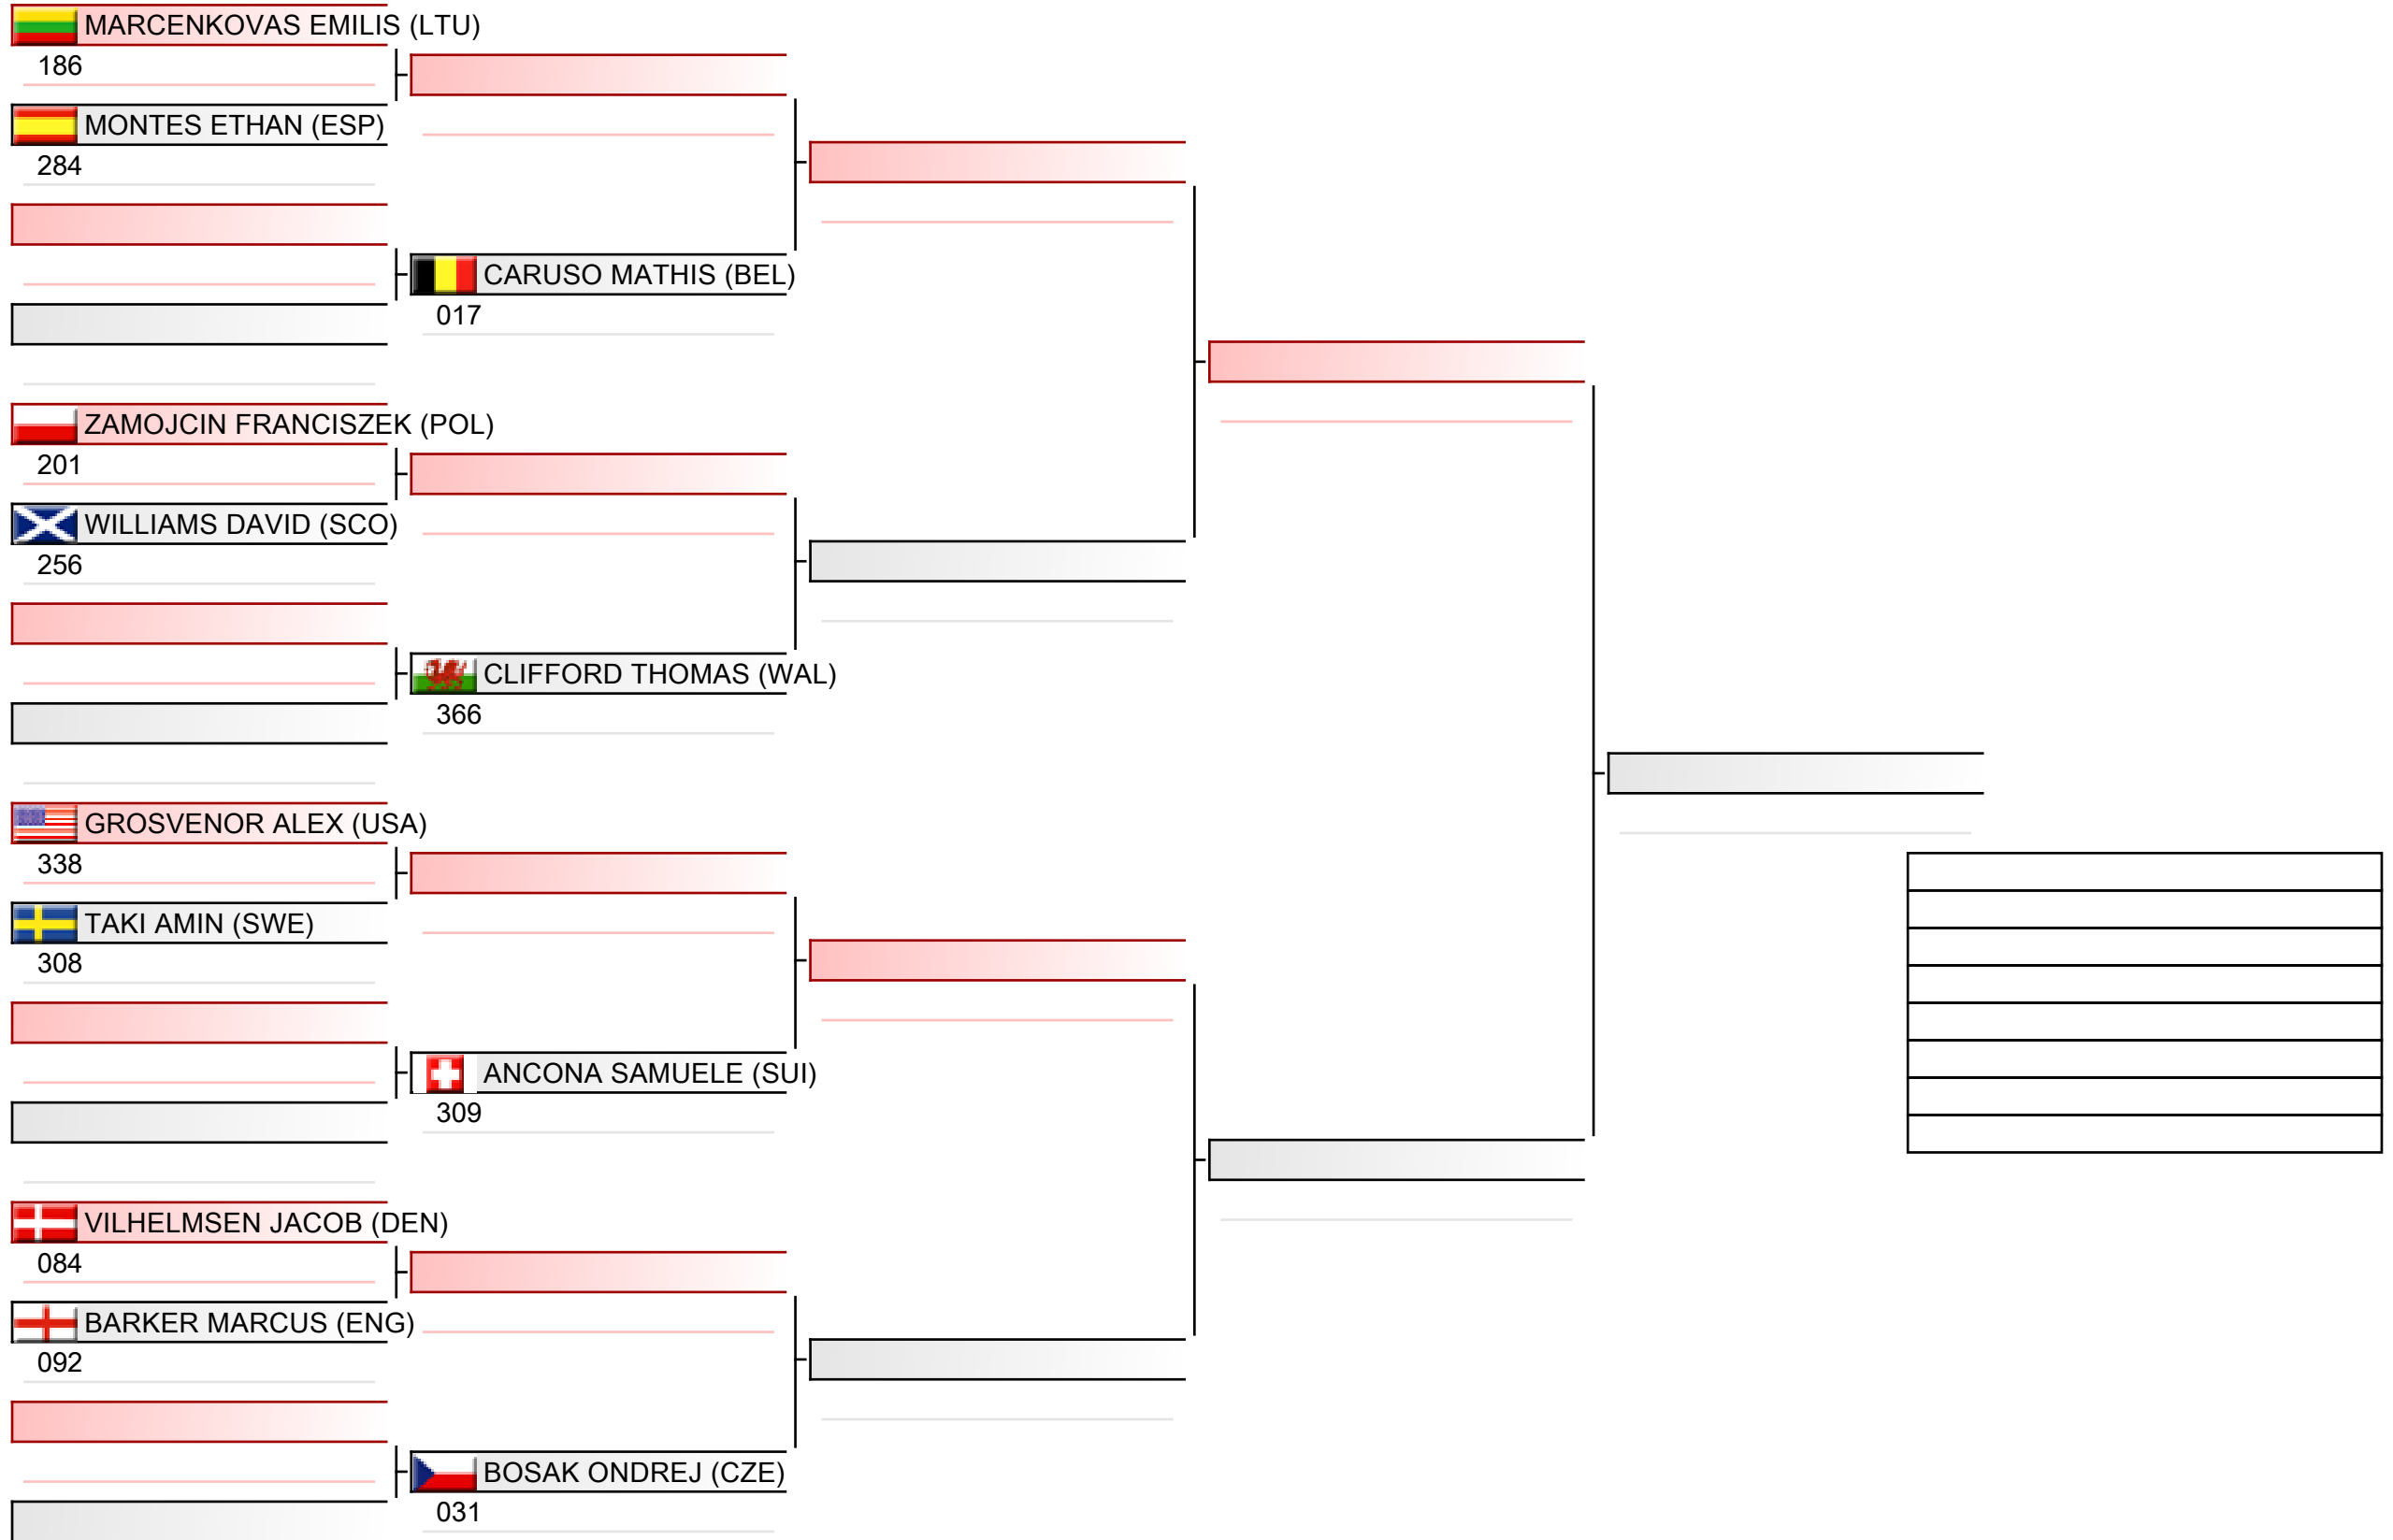

Junior men individual kumite

WSKA World Shotokan Karate-do Championships 2022, Kings Dock, Port of Liverpool, 16 Monarchs Quay, Liverpool L3 4FP, Vereinigtes Königreich, ENG

Tatami
2 11:55

Pool
2/4