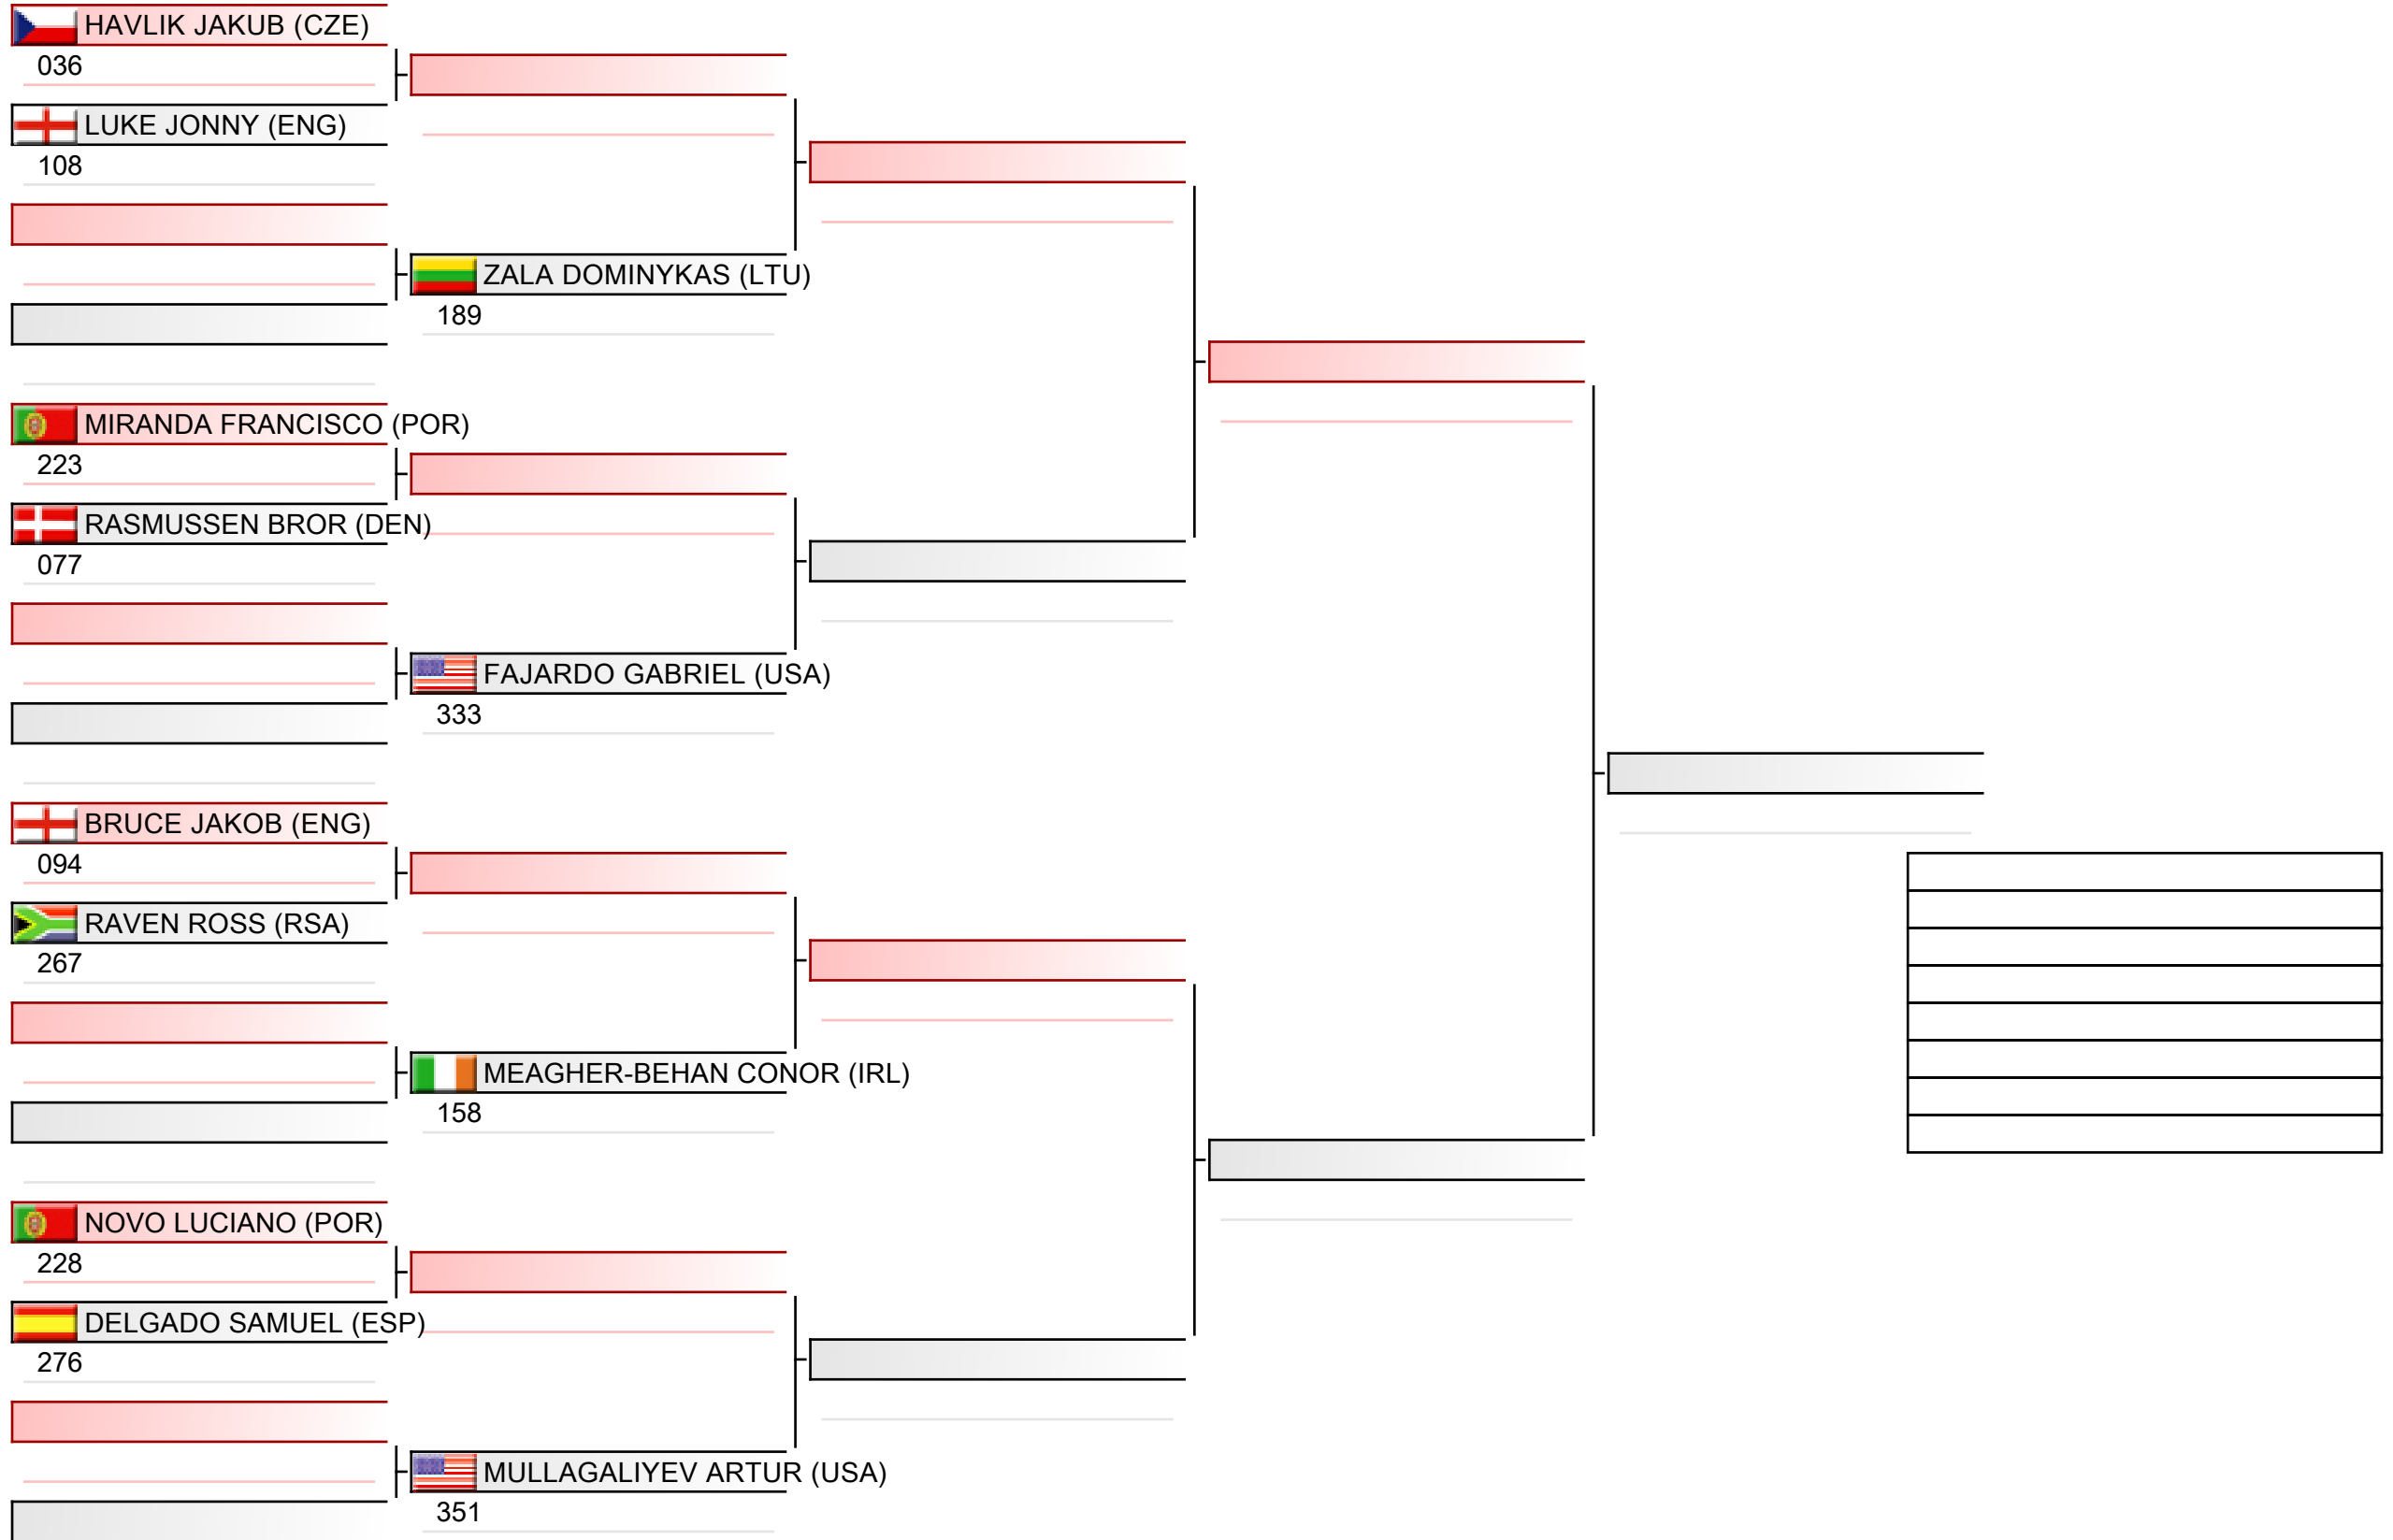

Youth men individual kumite

WSKA World Shotokan Karate-do Championships 2022, Kings Dock, Port of Liverpool, 16 Monarchs Quay, Liverpool L3 4FP, Vereinigtes Königreich, ENG

Tatami
2 13:20

Pool
1/2