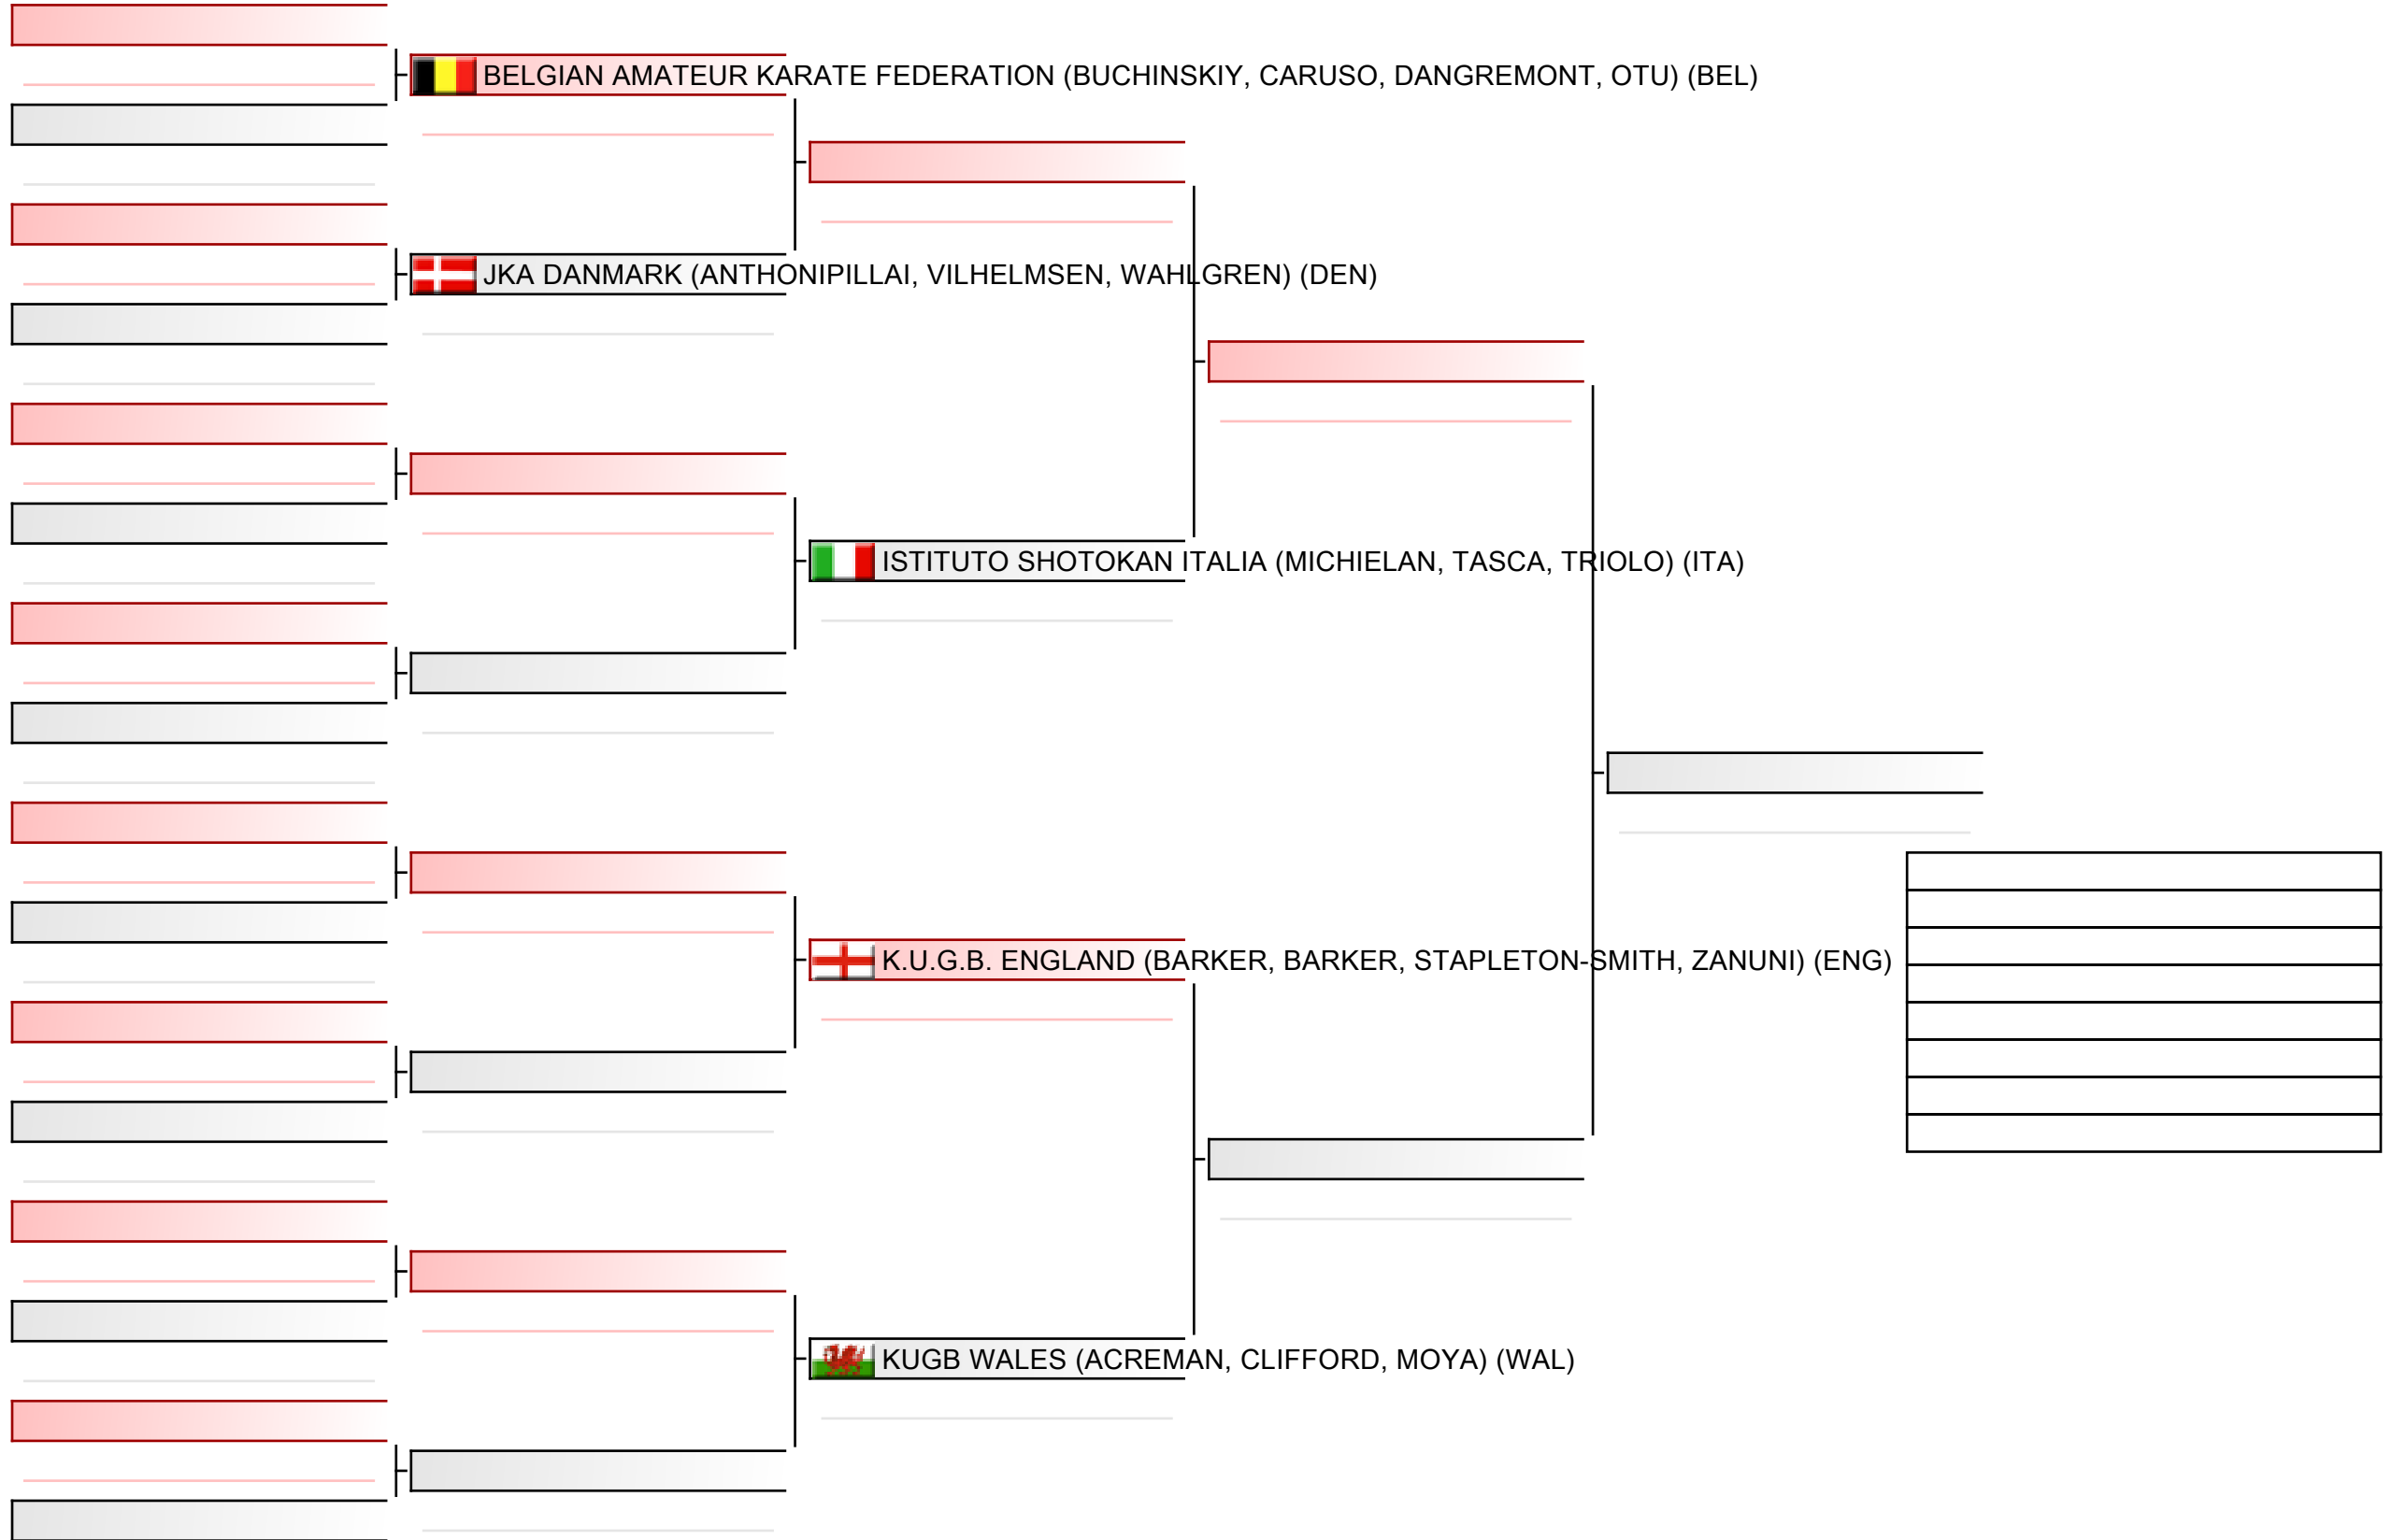

Junior men team kumite

WSKA World Shotokan Karate-do Championships 2022, Kings Dock, Port of Liverpool, 16 Monarchs Quay, Liverpool L3 4FP, Vereinigtes Königreich, ENG

Tatami
4 13:20

Pool
2/2