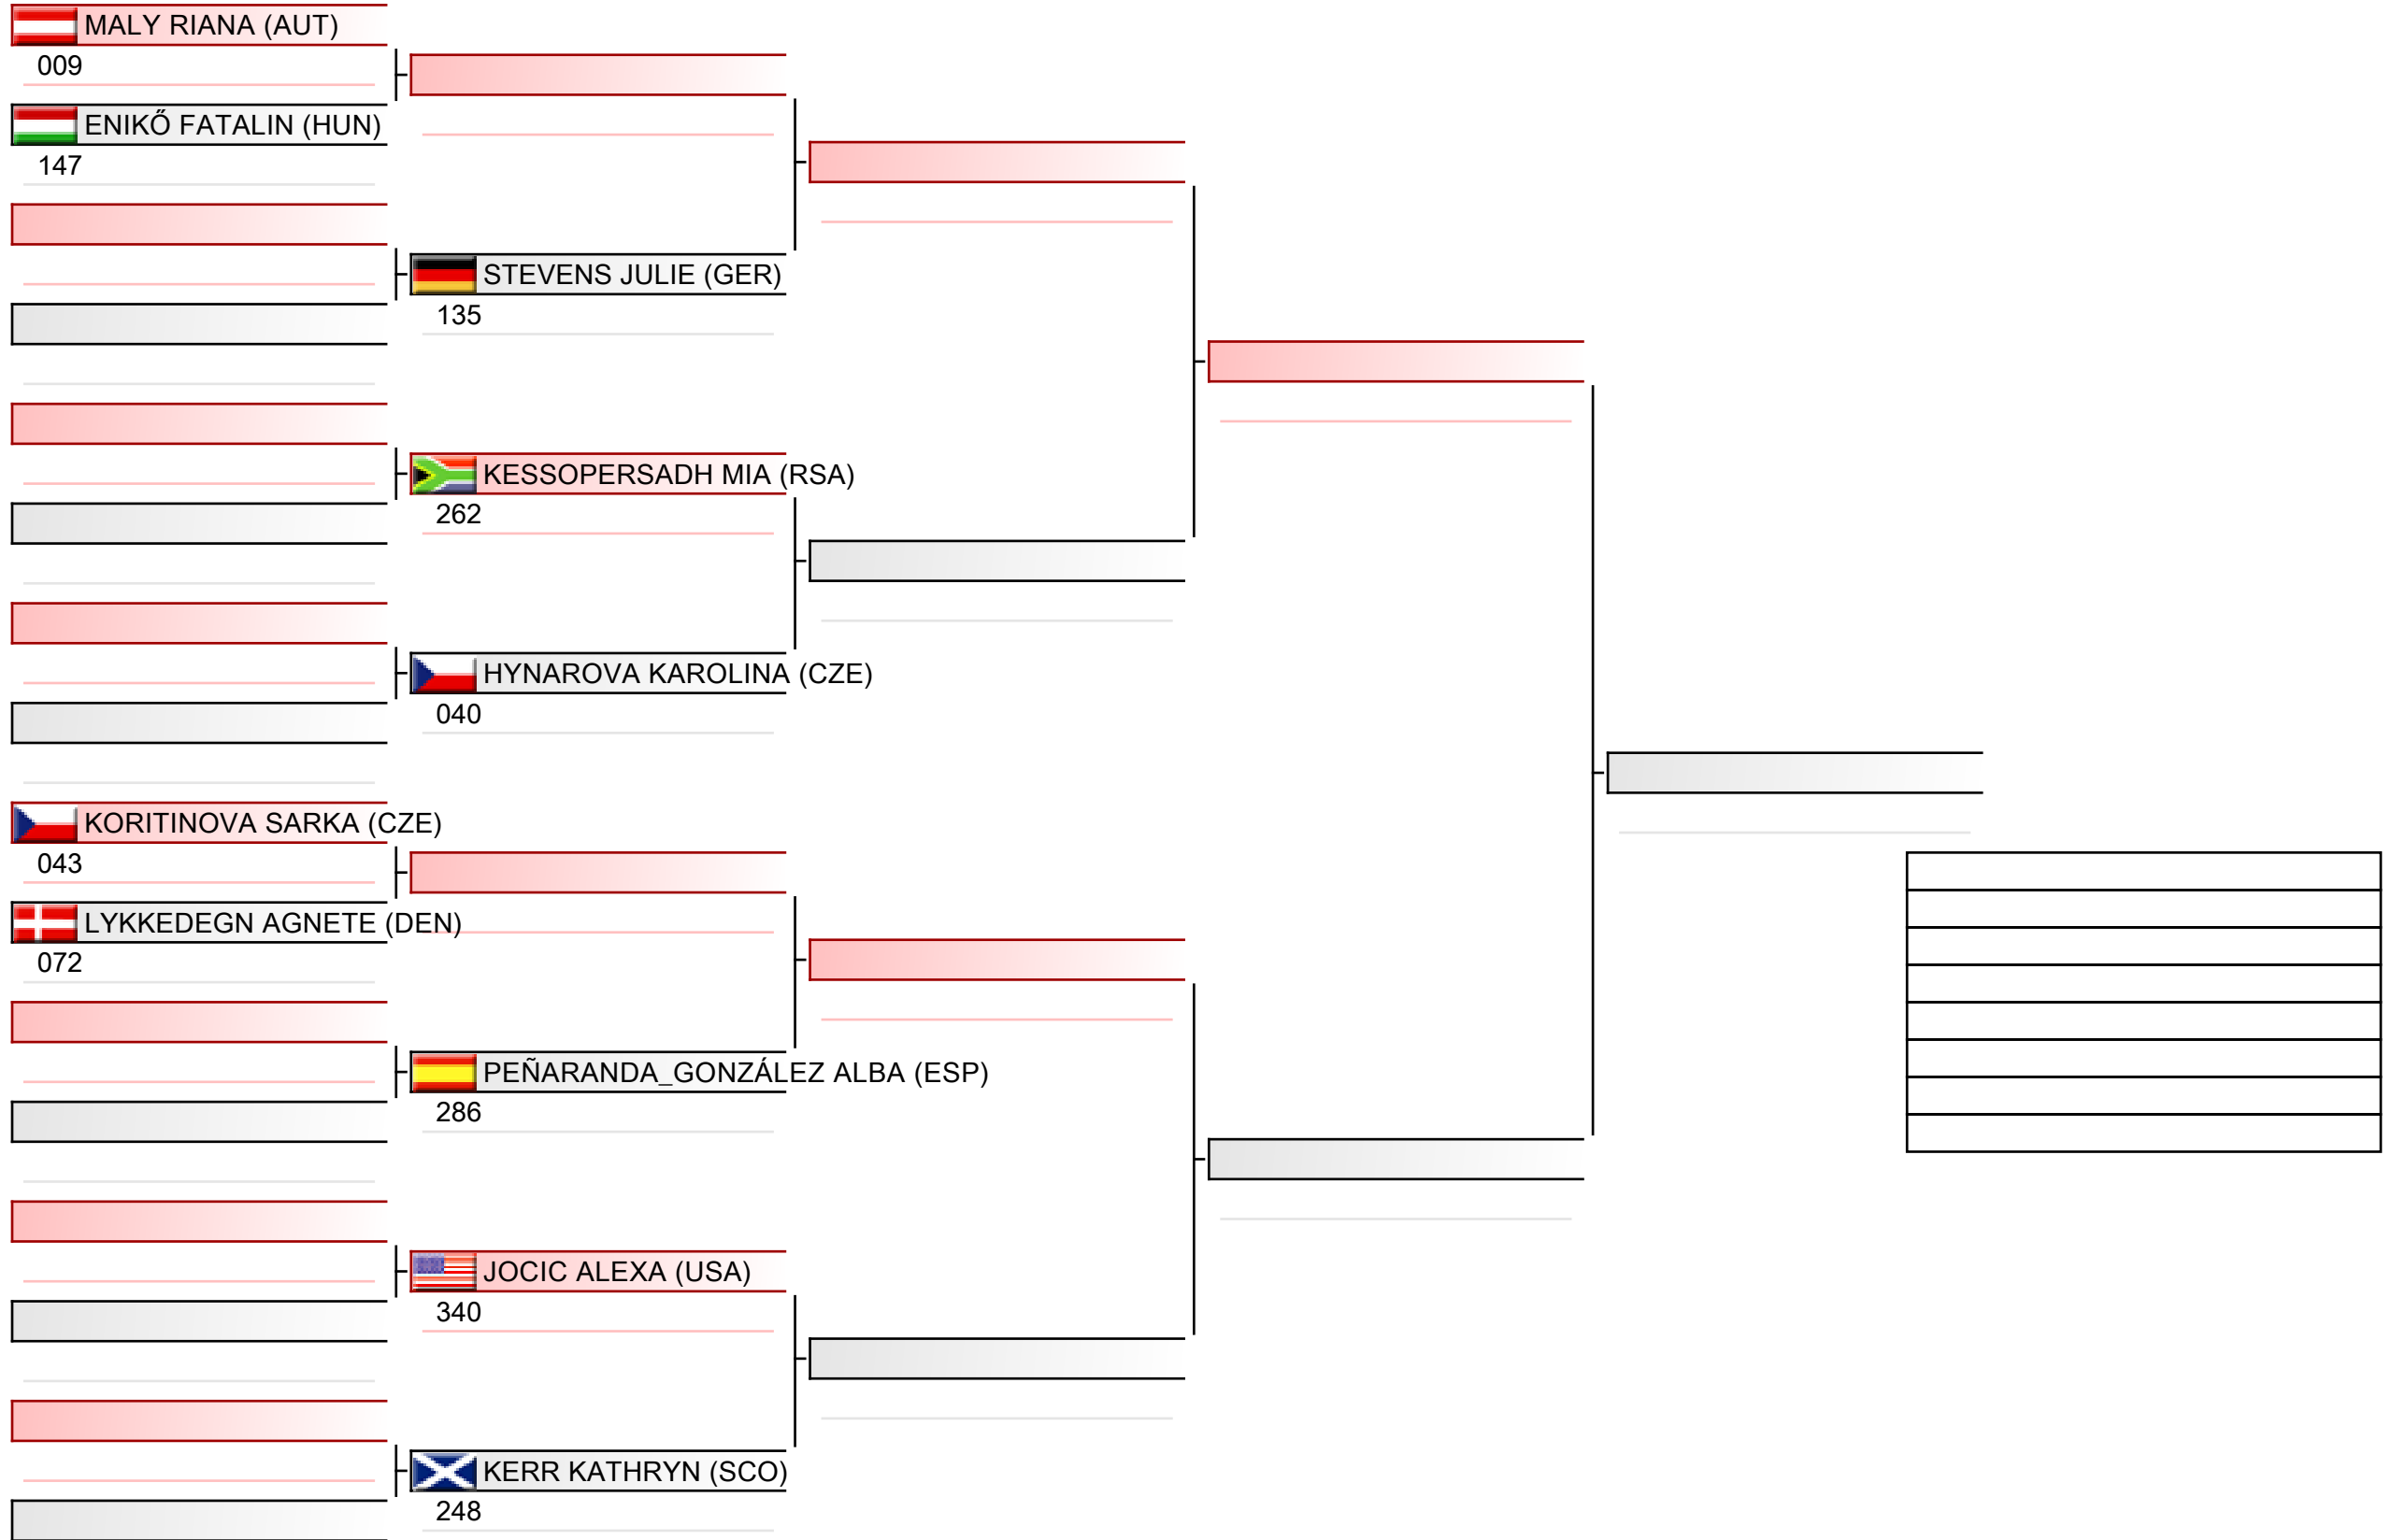

Youth ladies individual kata

WSKA World Shotokan Karate-do Championships 2022, Kings Dock, Port of Liverpool, 16 Monarchs Quay, Liverpool L3 4FP, Vereinigtes Königreich, ENG

Tatami
4 10:35

Pool
2/2