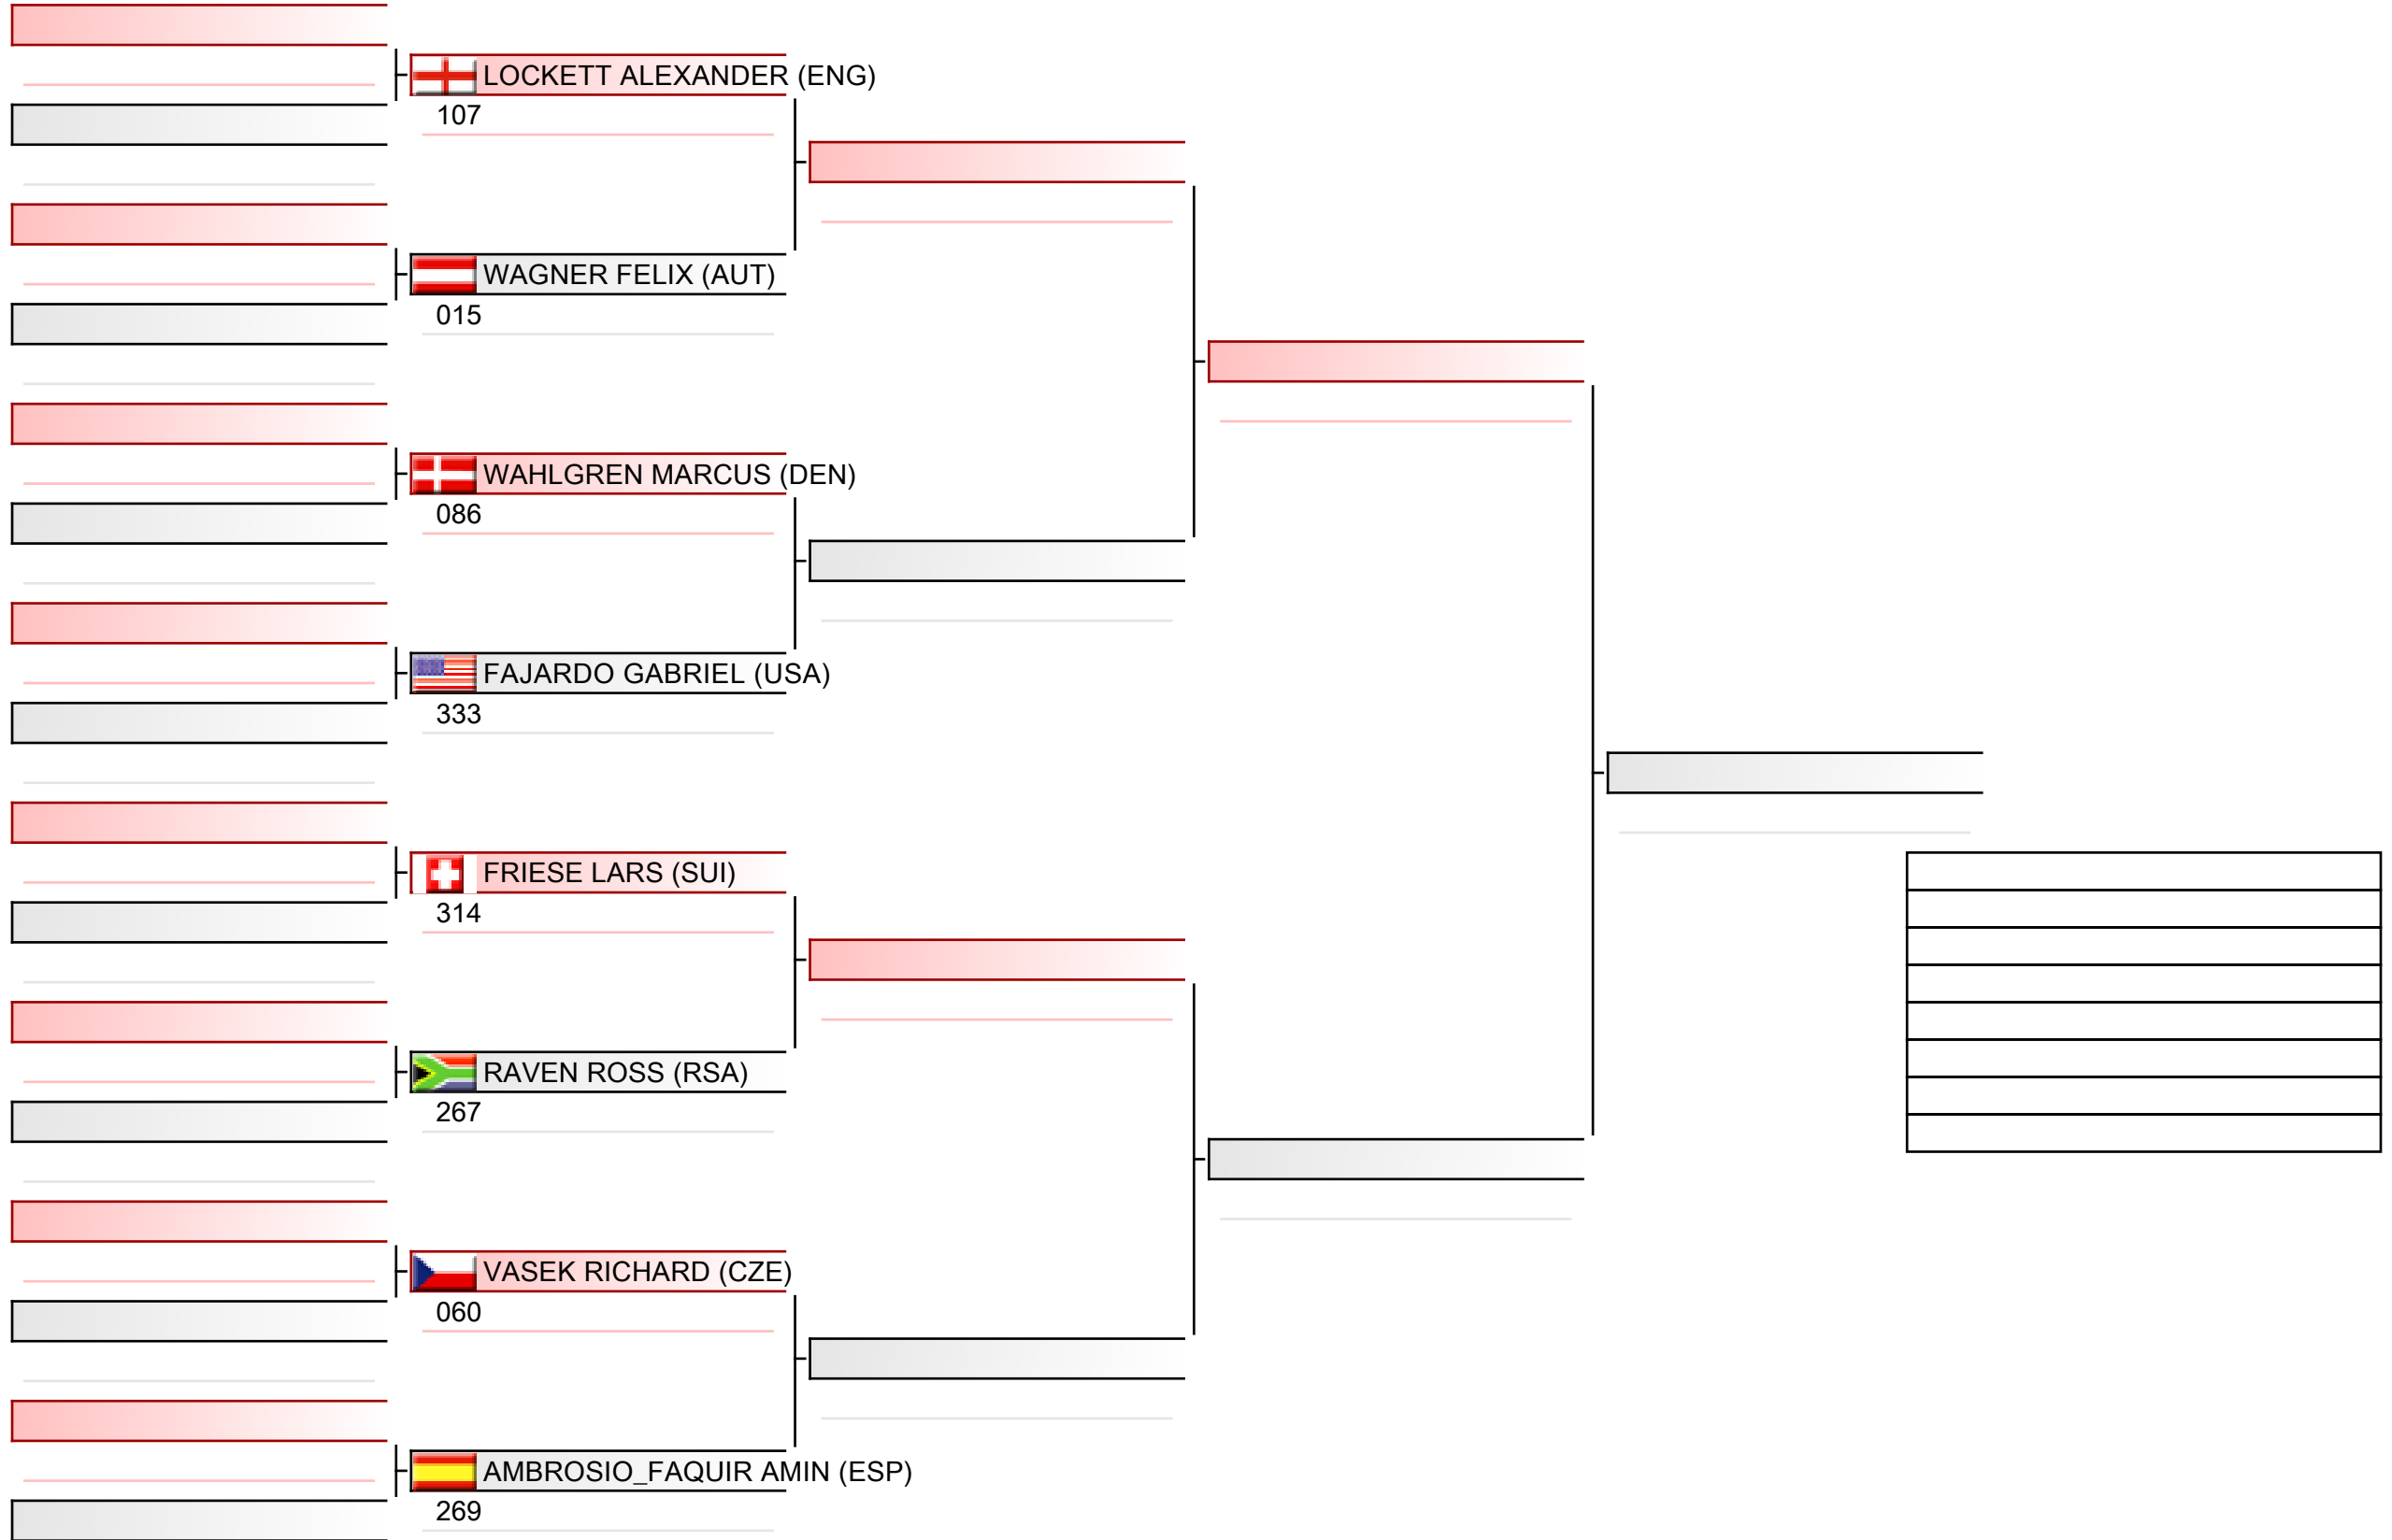

Cadet men individual kata

WSKA World Shotokan Karate-do Championships 2022, Kings Dock, Port of Liverpool, 16 Monarchs Quay, Liverpool L3 4FP, Vereinigtes Königreich, ENG

Tatami
2 09:05

Pool
2/4