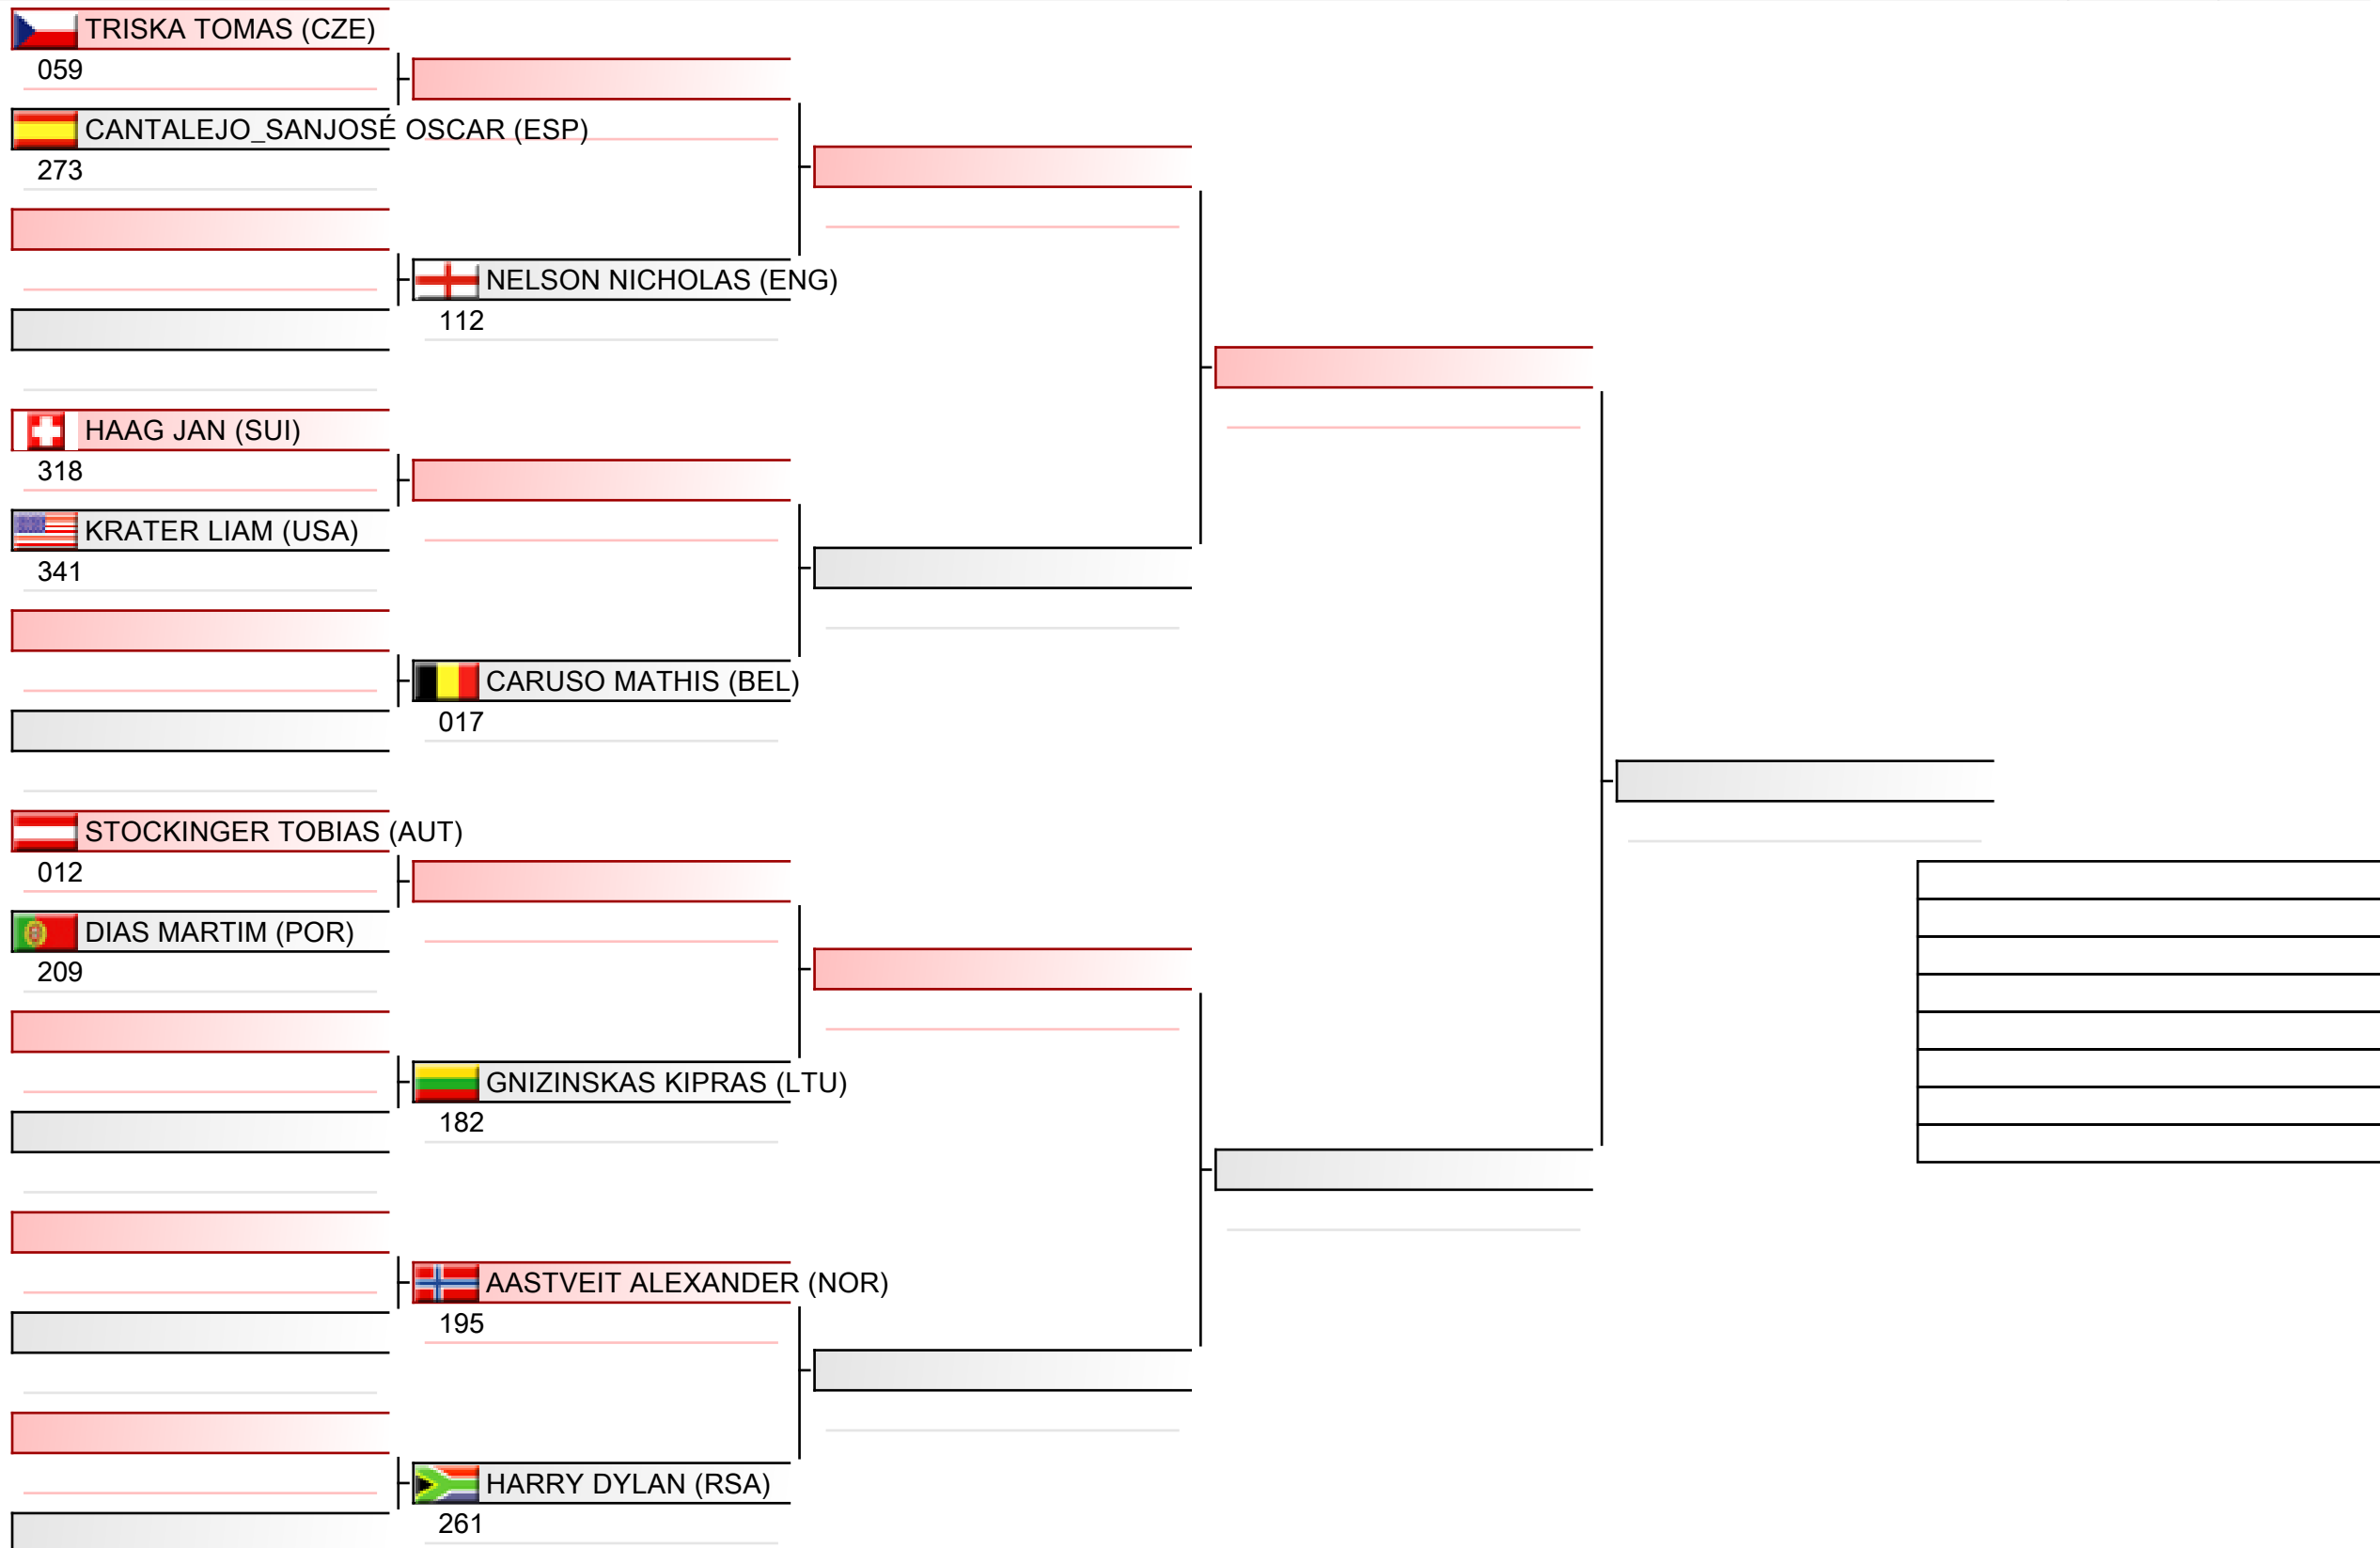

Junior men individual kata

WSKA World Shotokan Karate-do Championships 2022, Kings Dock, Port of Liverpool, 16 Monarchs Quay, Liverpool L3 4FP, Vereinigtes Königreich, ENG

Tatami
1 10:00

Pool
1/4