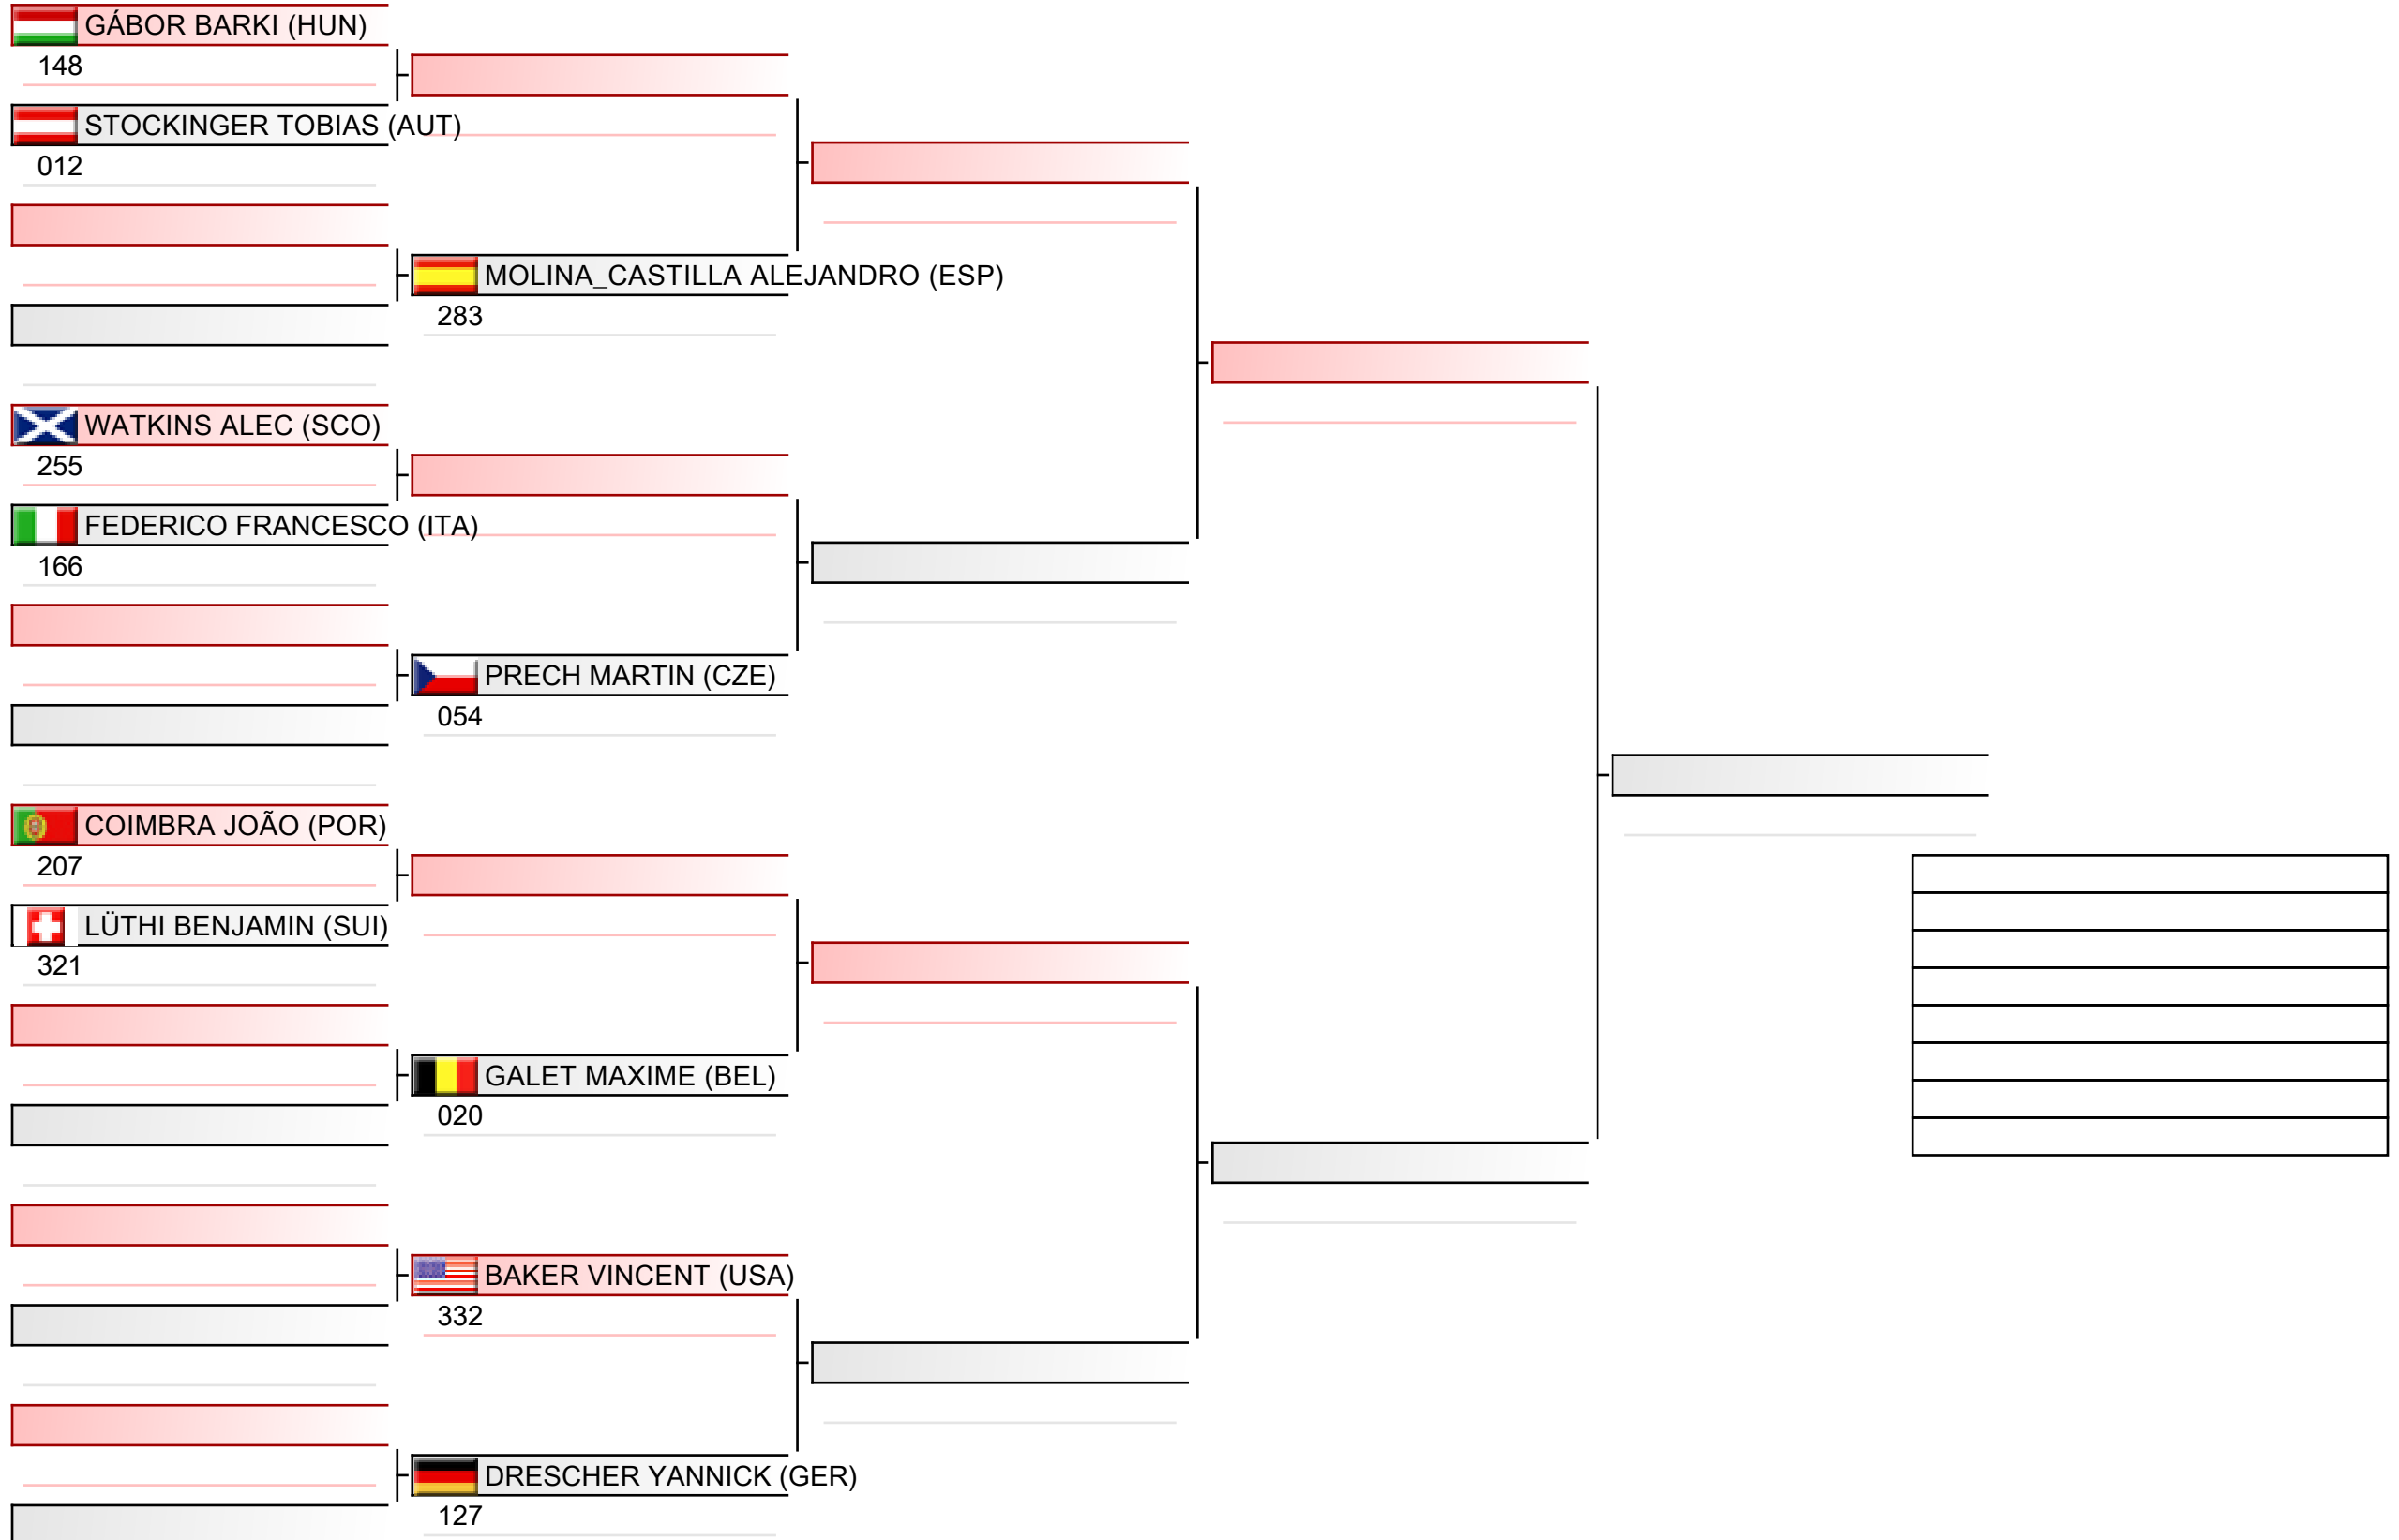

Senior men individual kata

WSKA World Shotokan Karate-do Championships 2022, Kings Dock, Port of Liverpool, 16 Monarchs Quay, Liverpool L3 4FP, Vereinigtes Königreich, ENG

Tatami
4 10:10

Pool
4/4