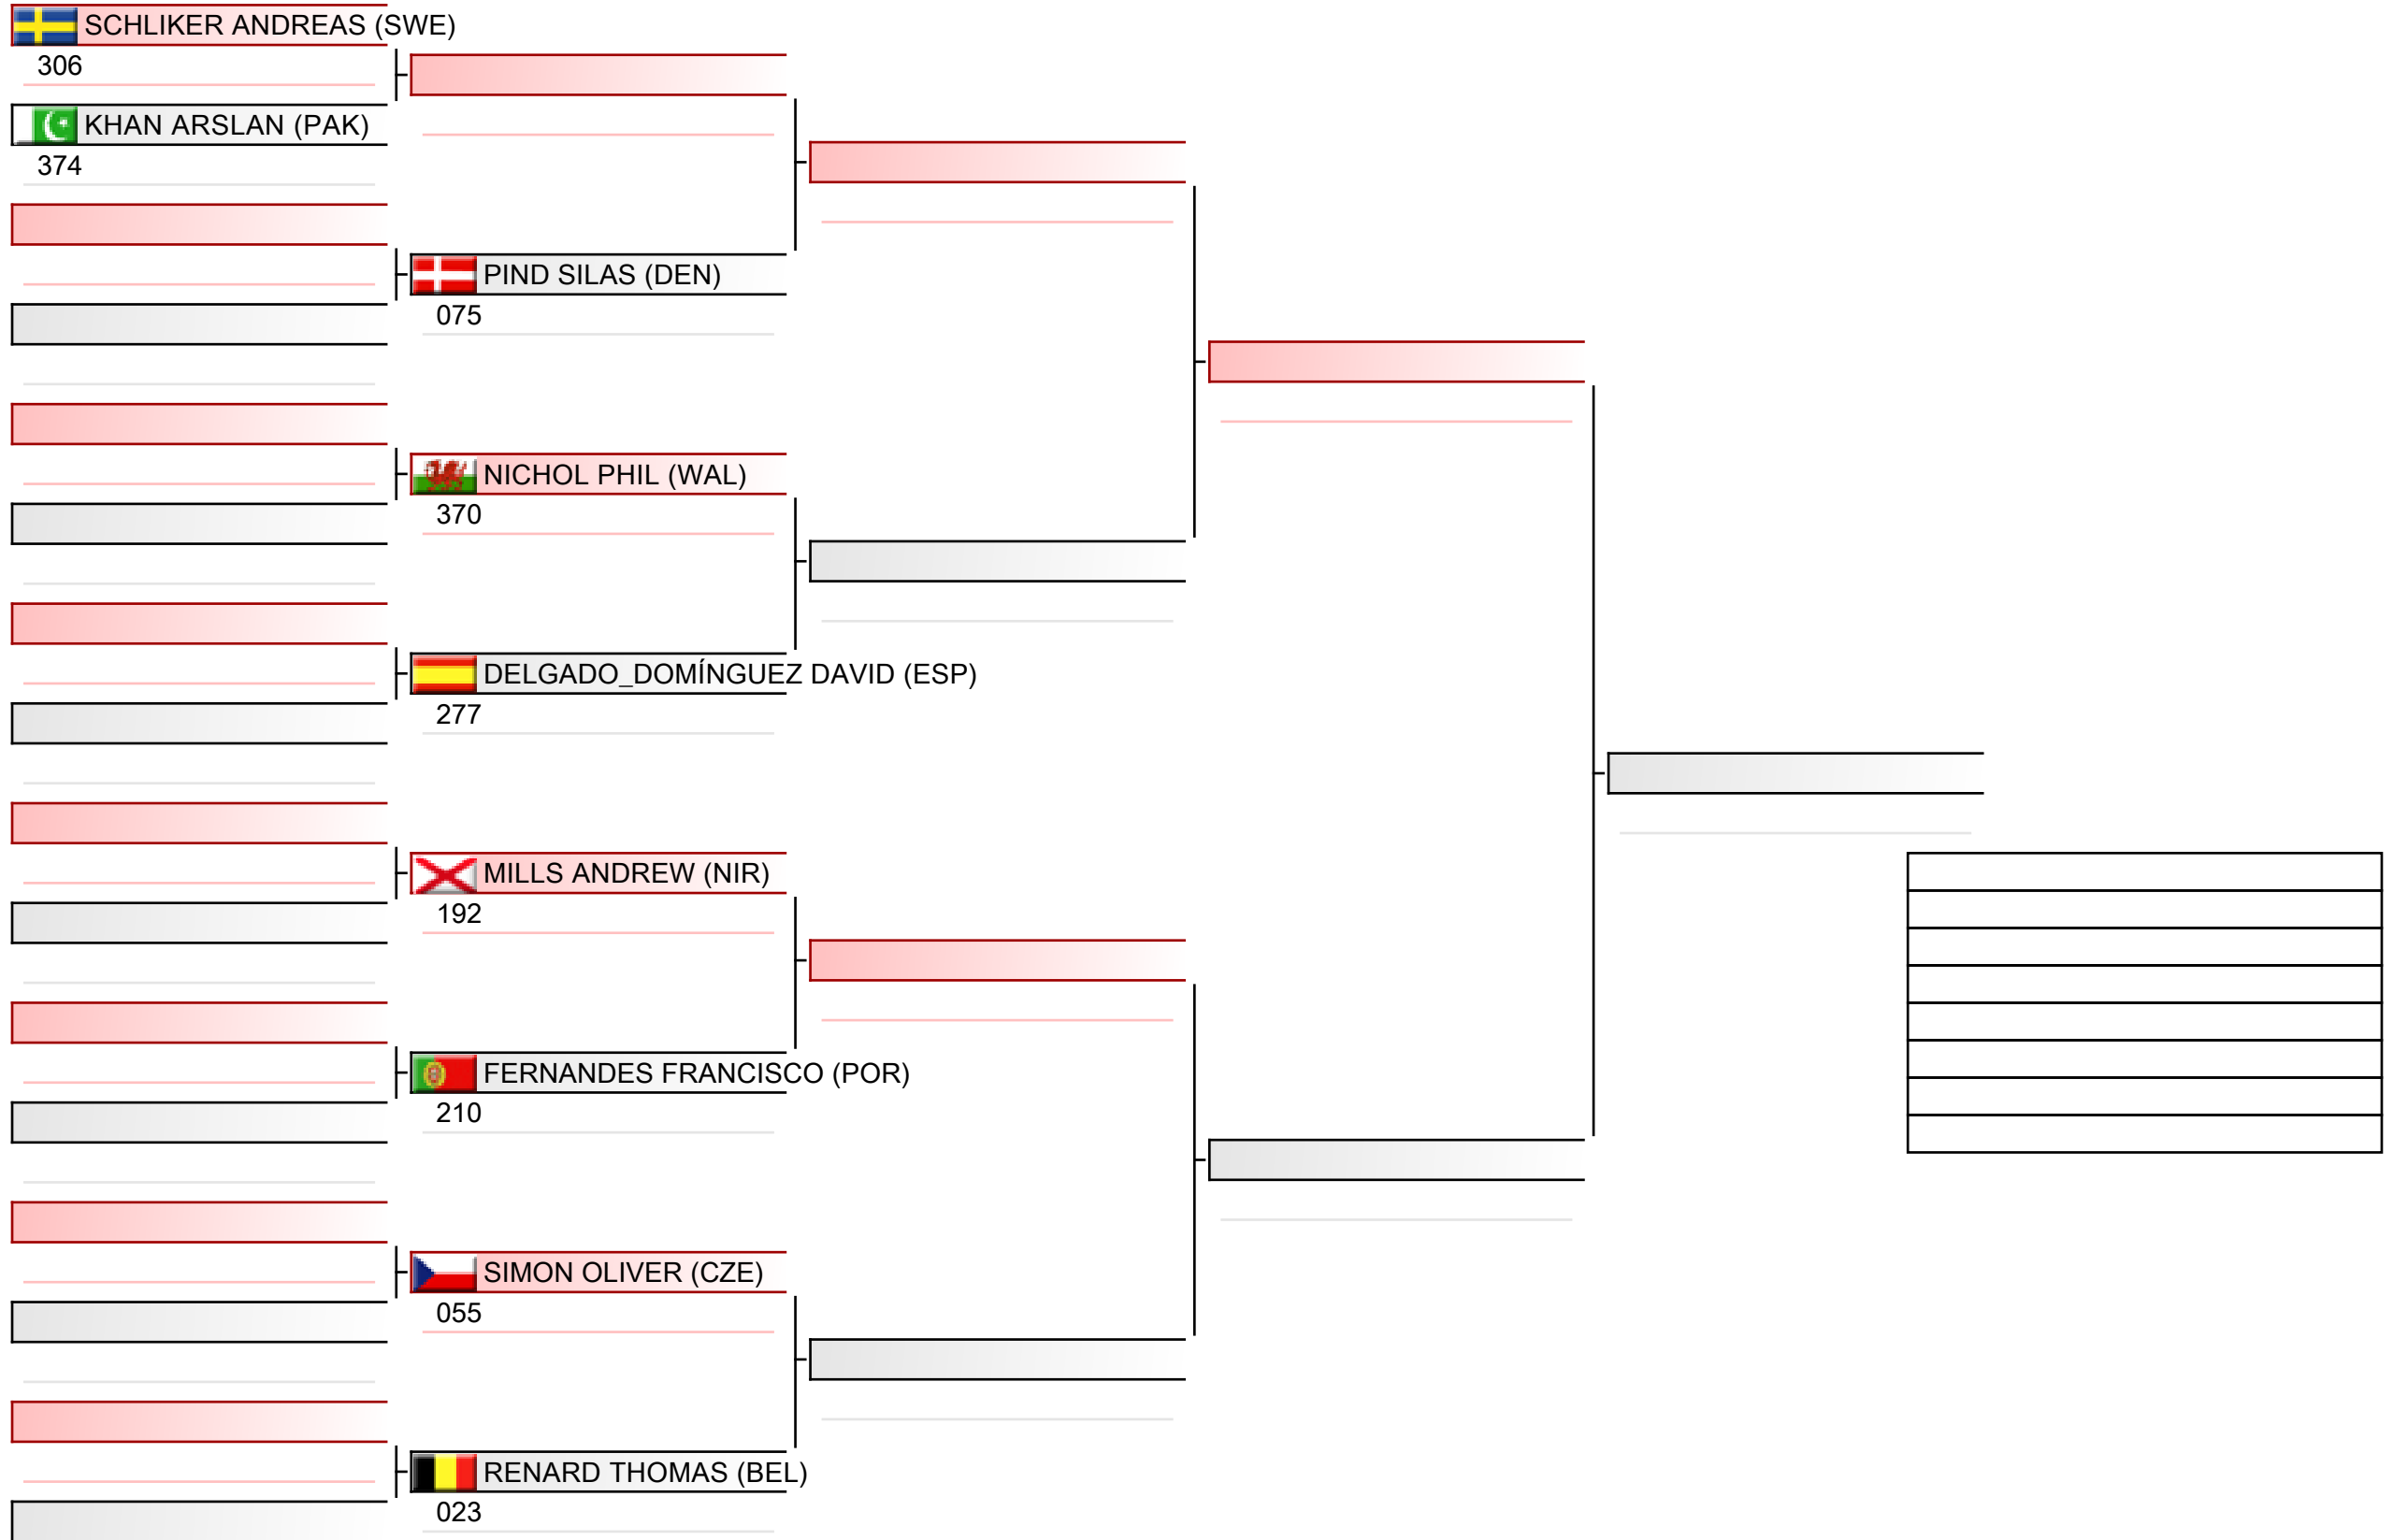

Senior men individual kumite

WSKA World Shotokan Karate-do Championships 2022, Kings Dock, Port of Liverpool, 16 Monarchs Quay, Liverpool L3 4FP, Vereinigtes Königreich, ENG

Tatami
4 11:50

Pool
2/8