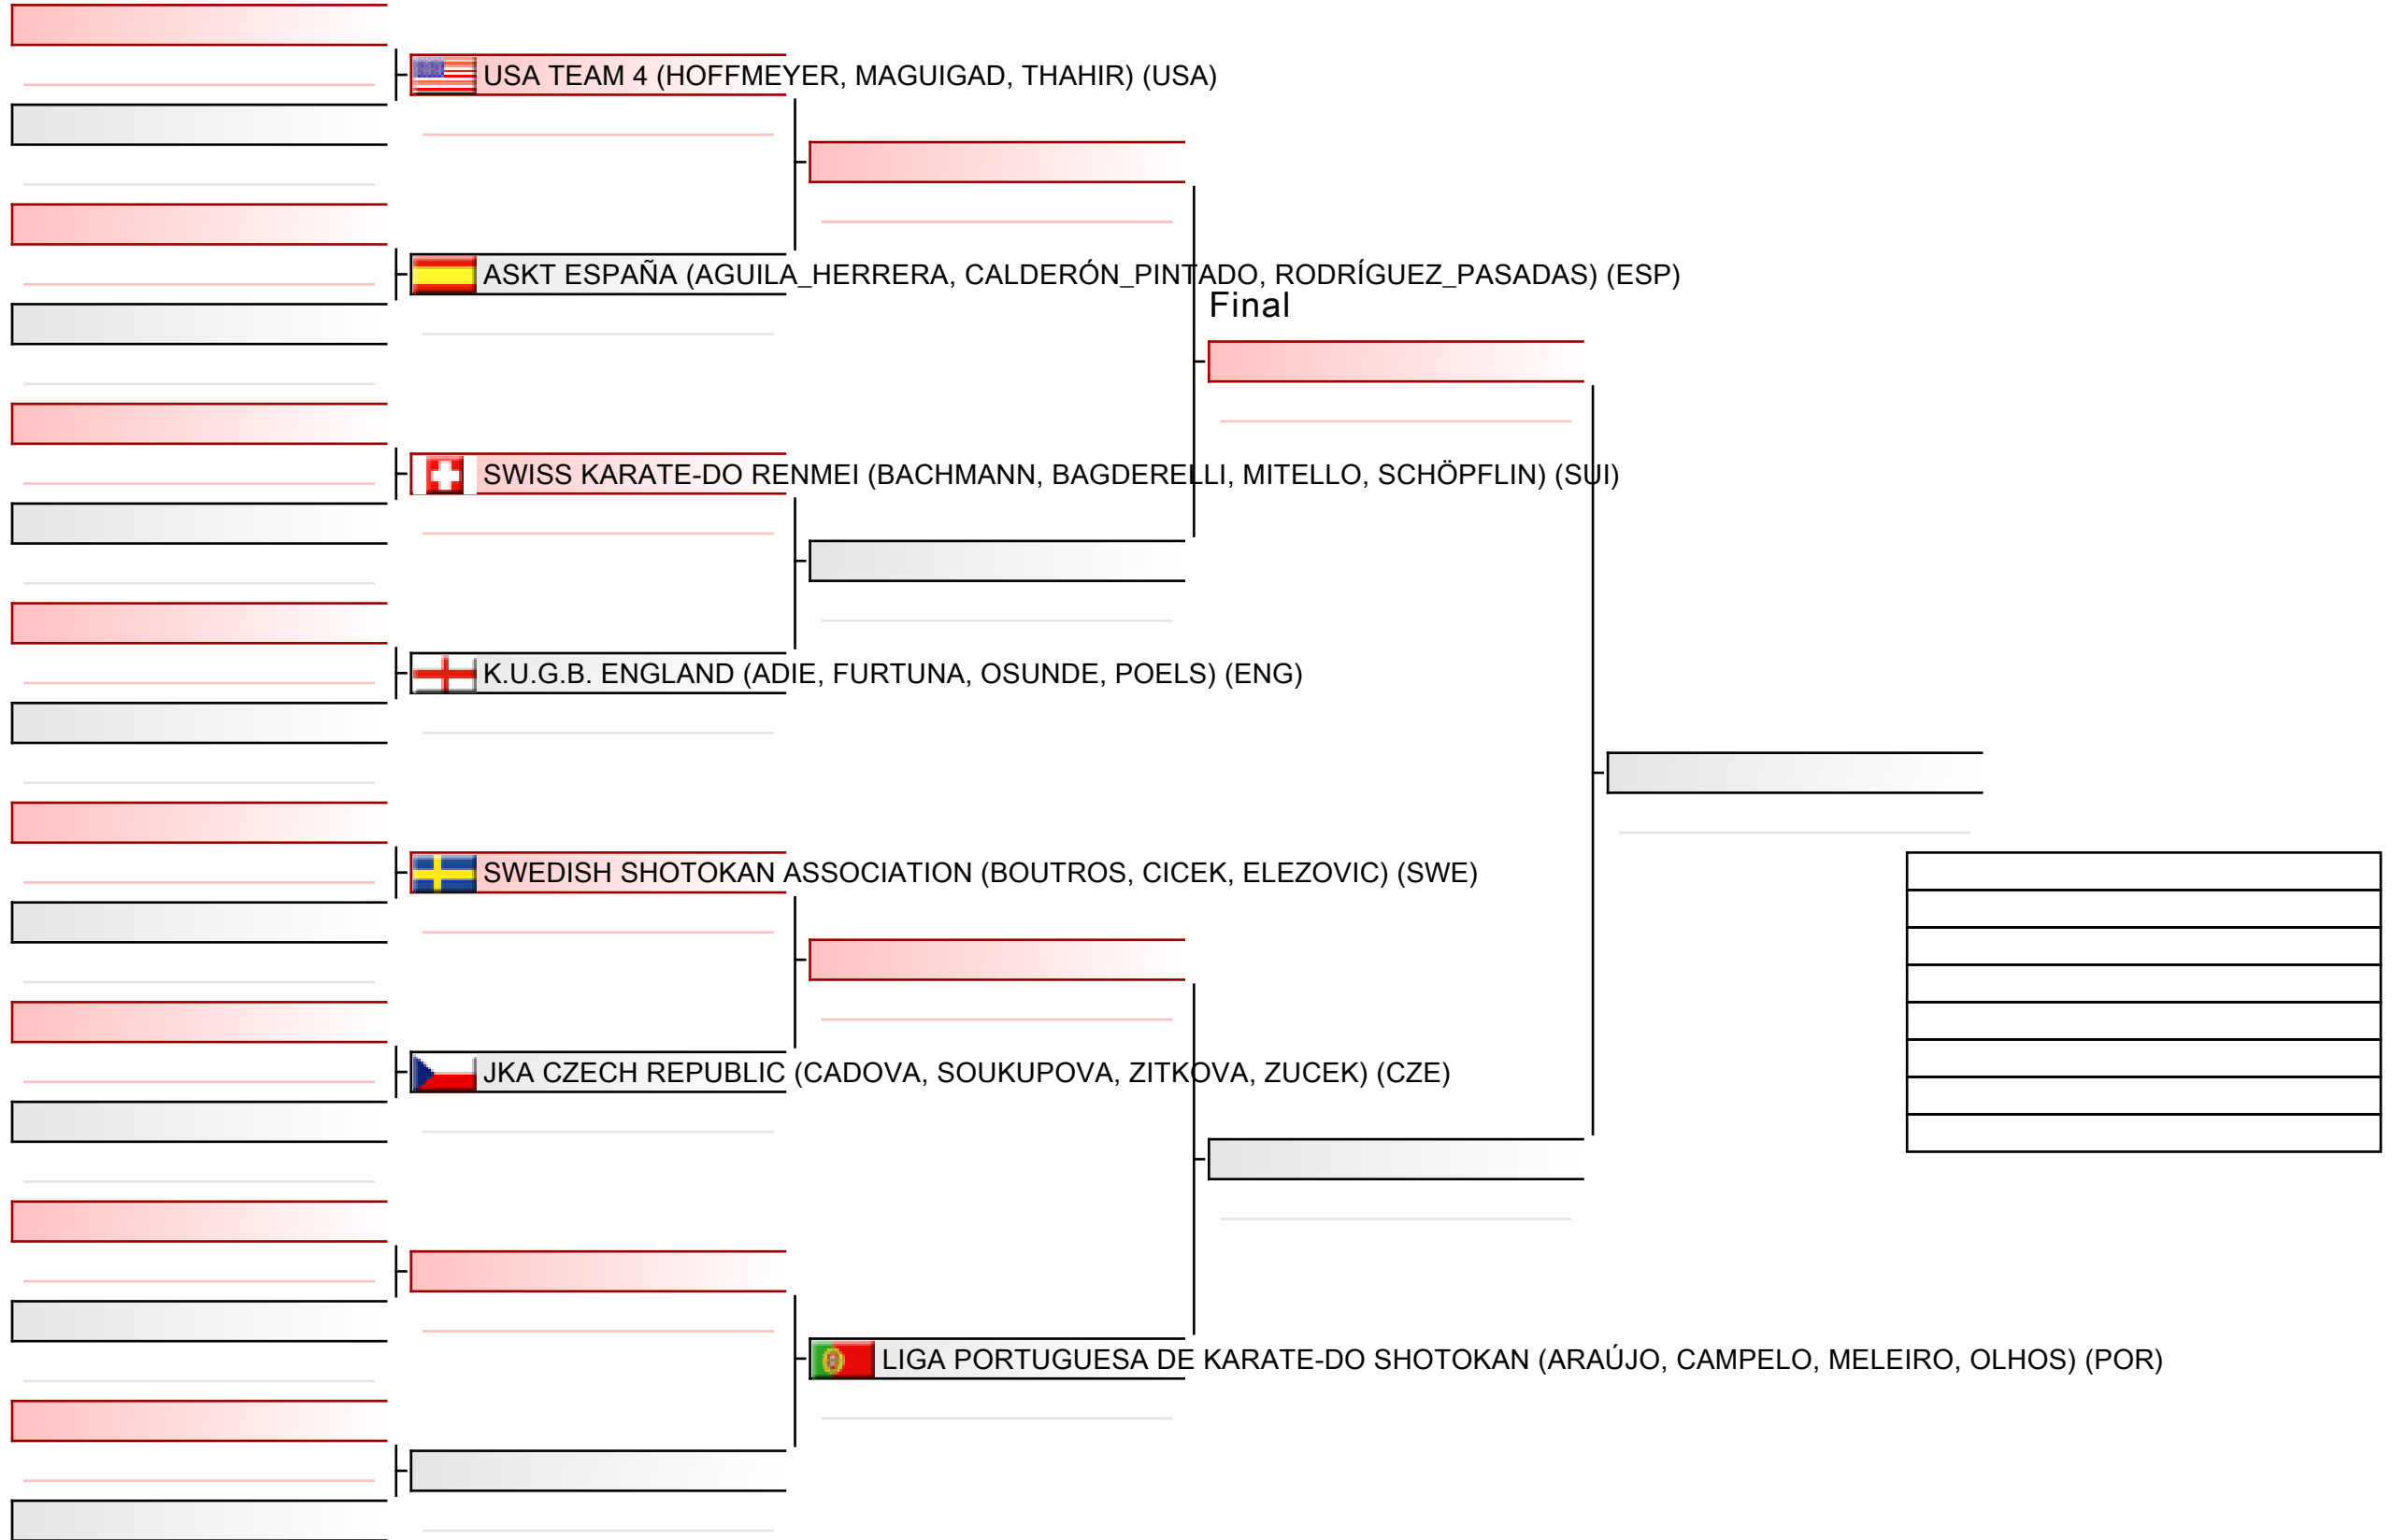

Junior ladies team kumite

WSKA World Shotokan Karate-do Championships 2022, Kings Dock, Port of Liverpool, 16 Monarchs Quay, Liverpool L3 4FP, Vereinigtes Königreich, ENG

Tatami
5 13:25

Pool
1/1