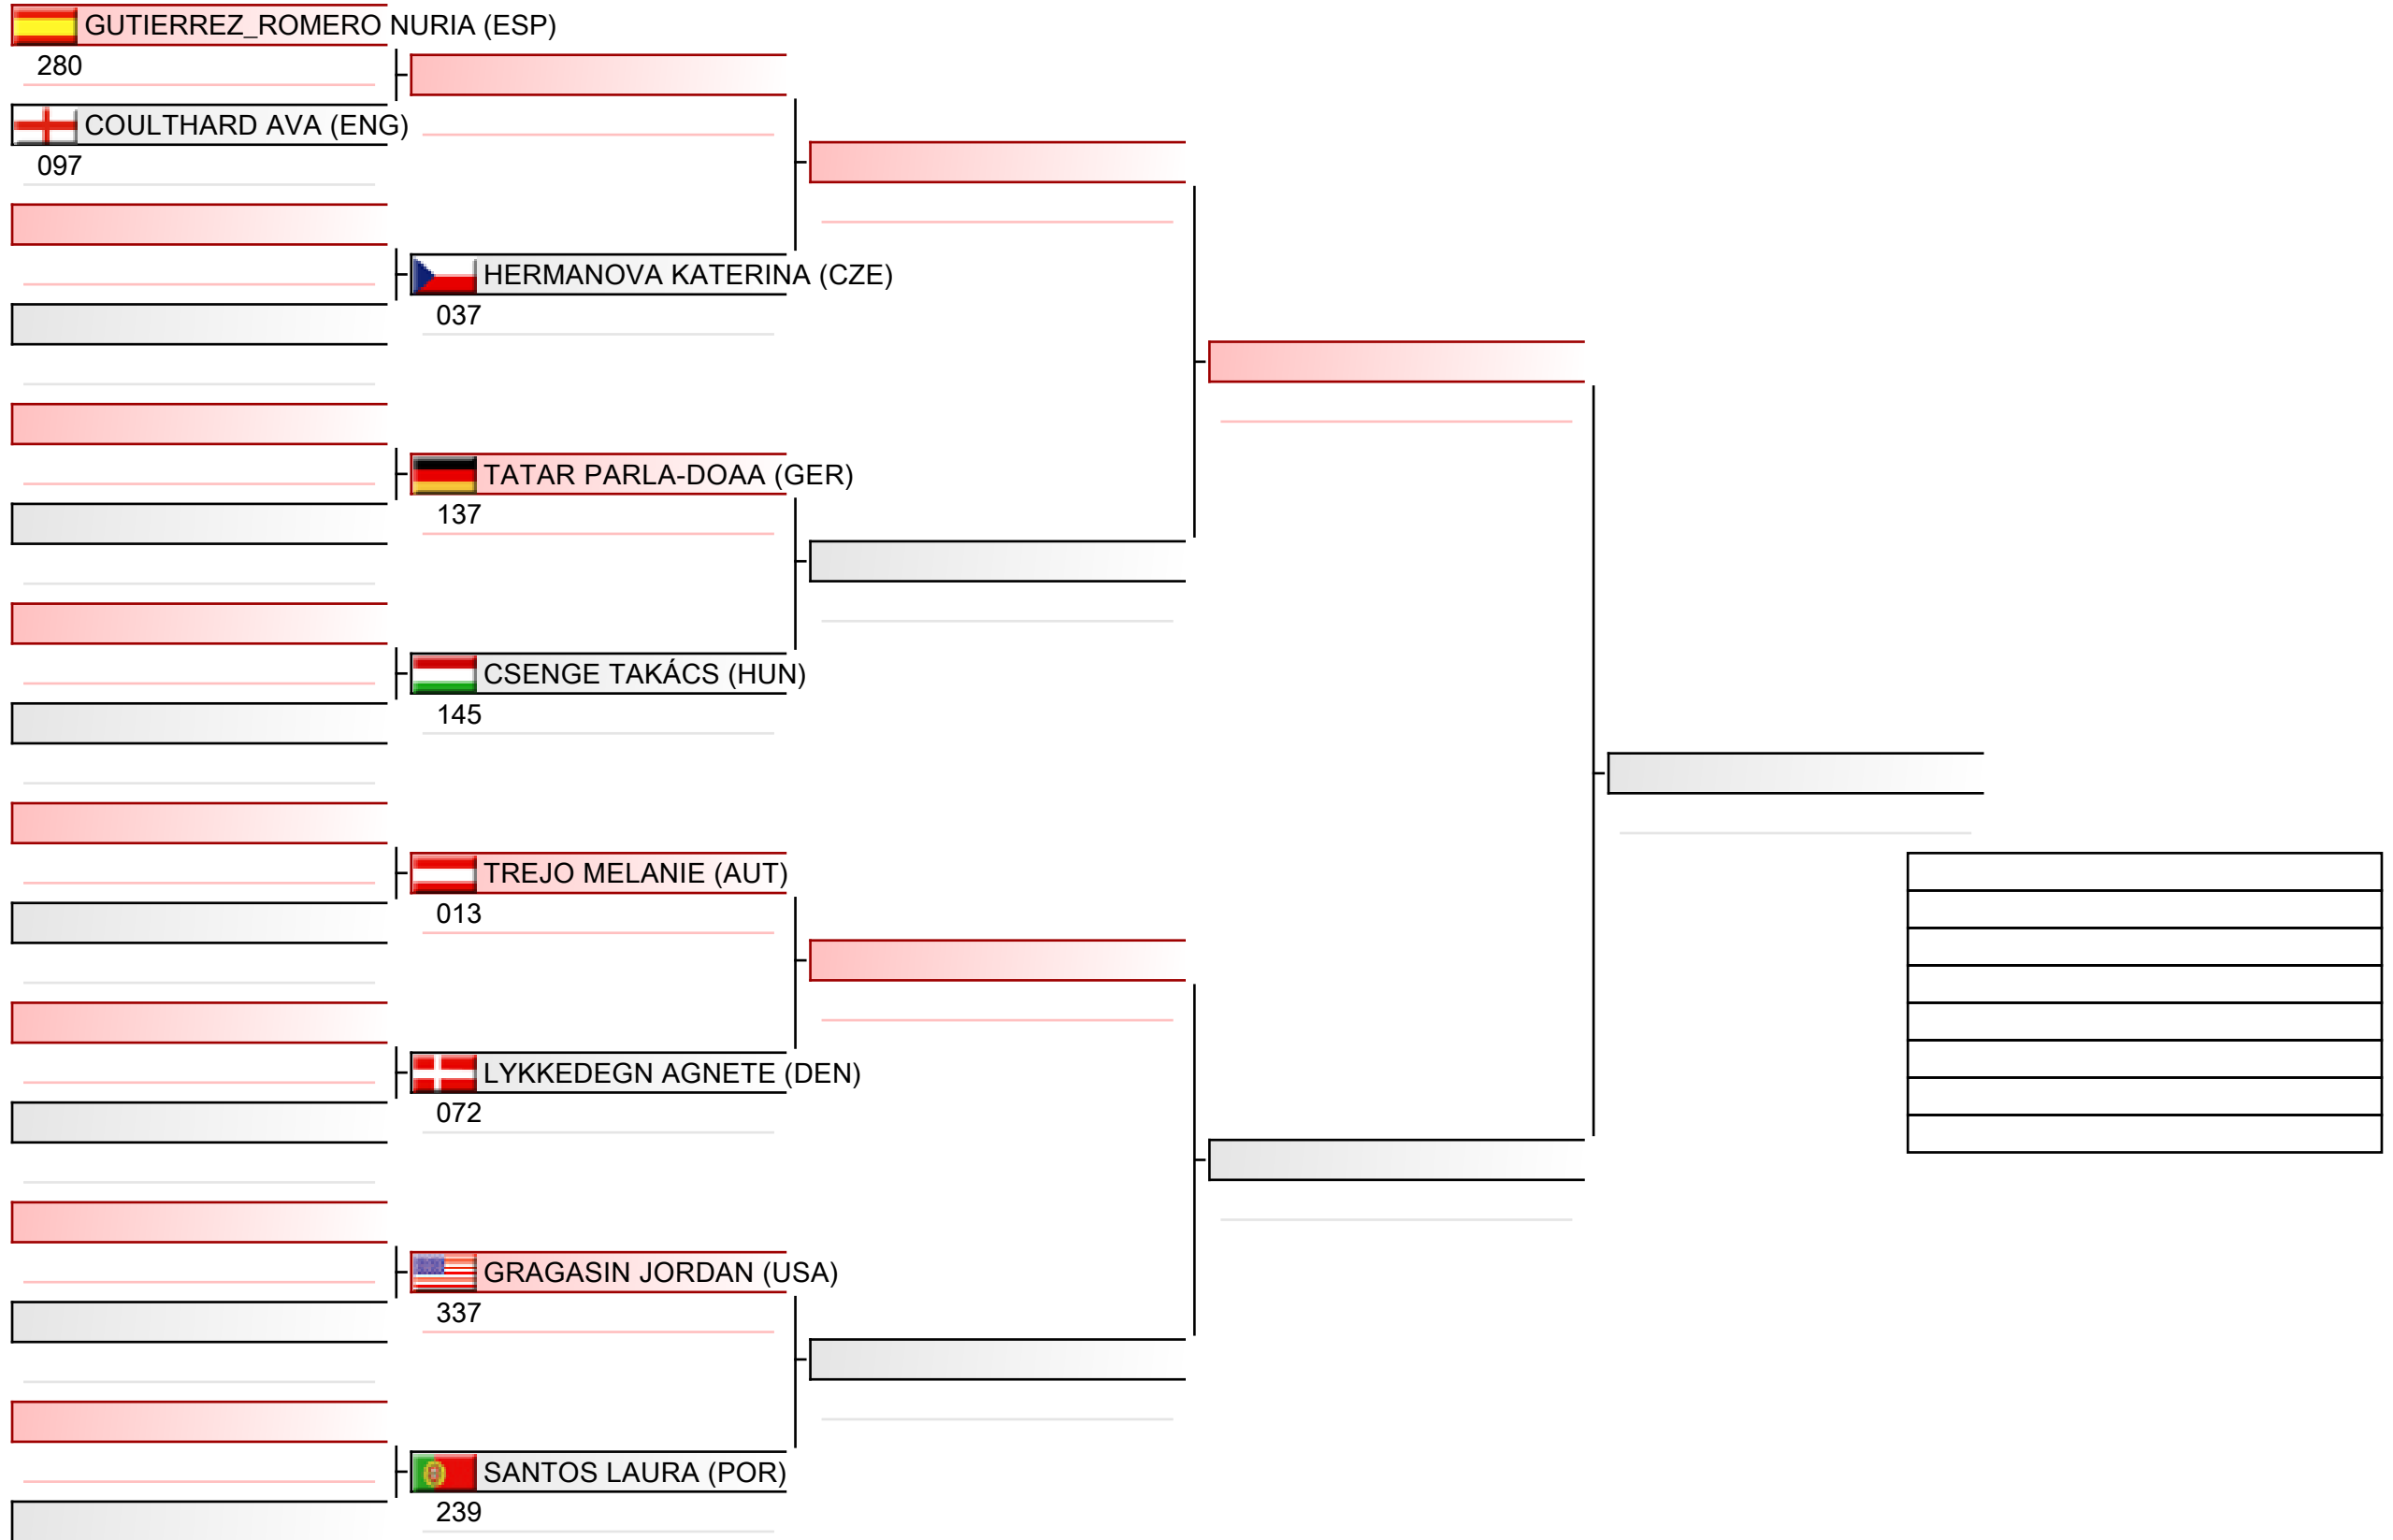

Cadet ladies individual kata

WSKA World Shotokan Karate-do Championships 2022, Kings Dock, Port of Liverpool, 16 Monarchs Quay, Liverpool L3 4FP, Vereinigtes Königreich, ENG

Tatami
3 09:45

Pool
3/4