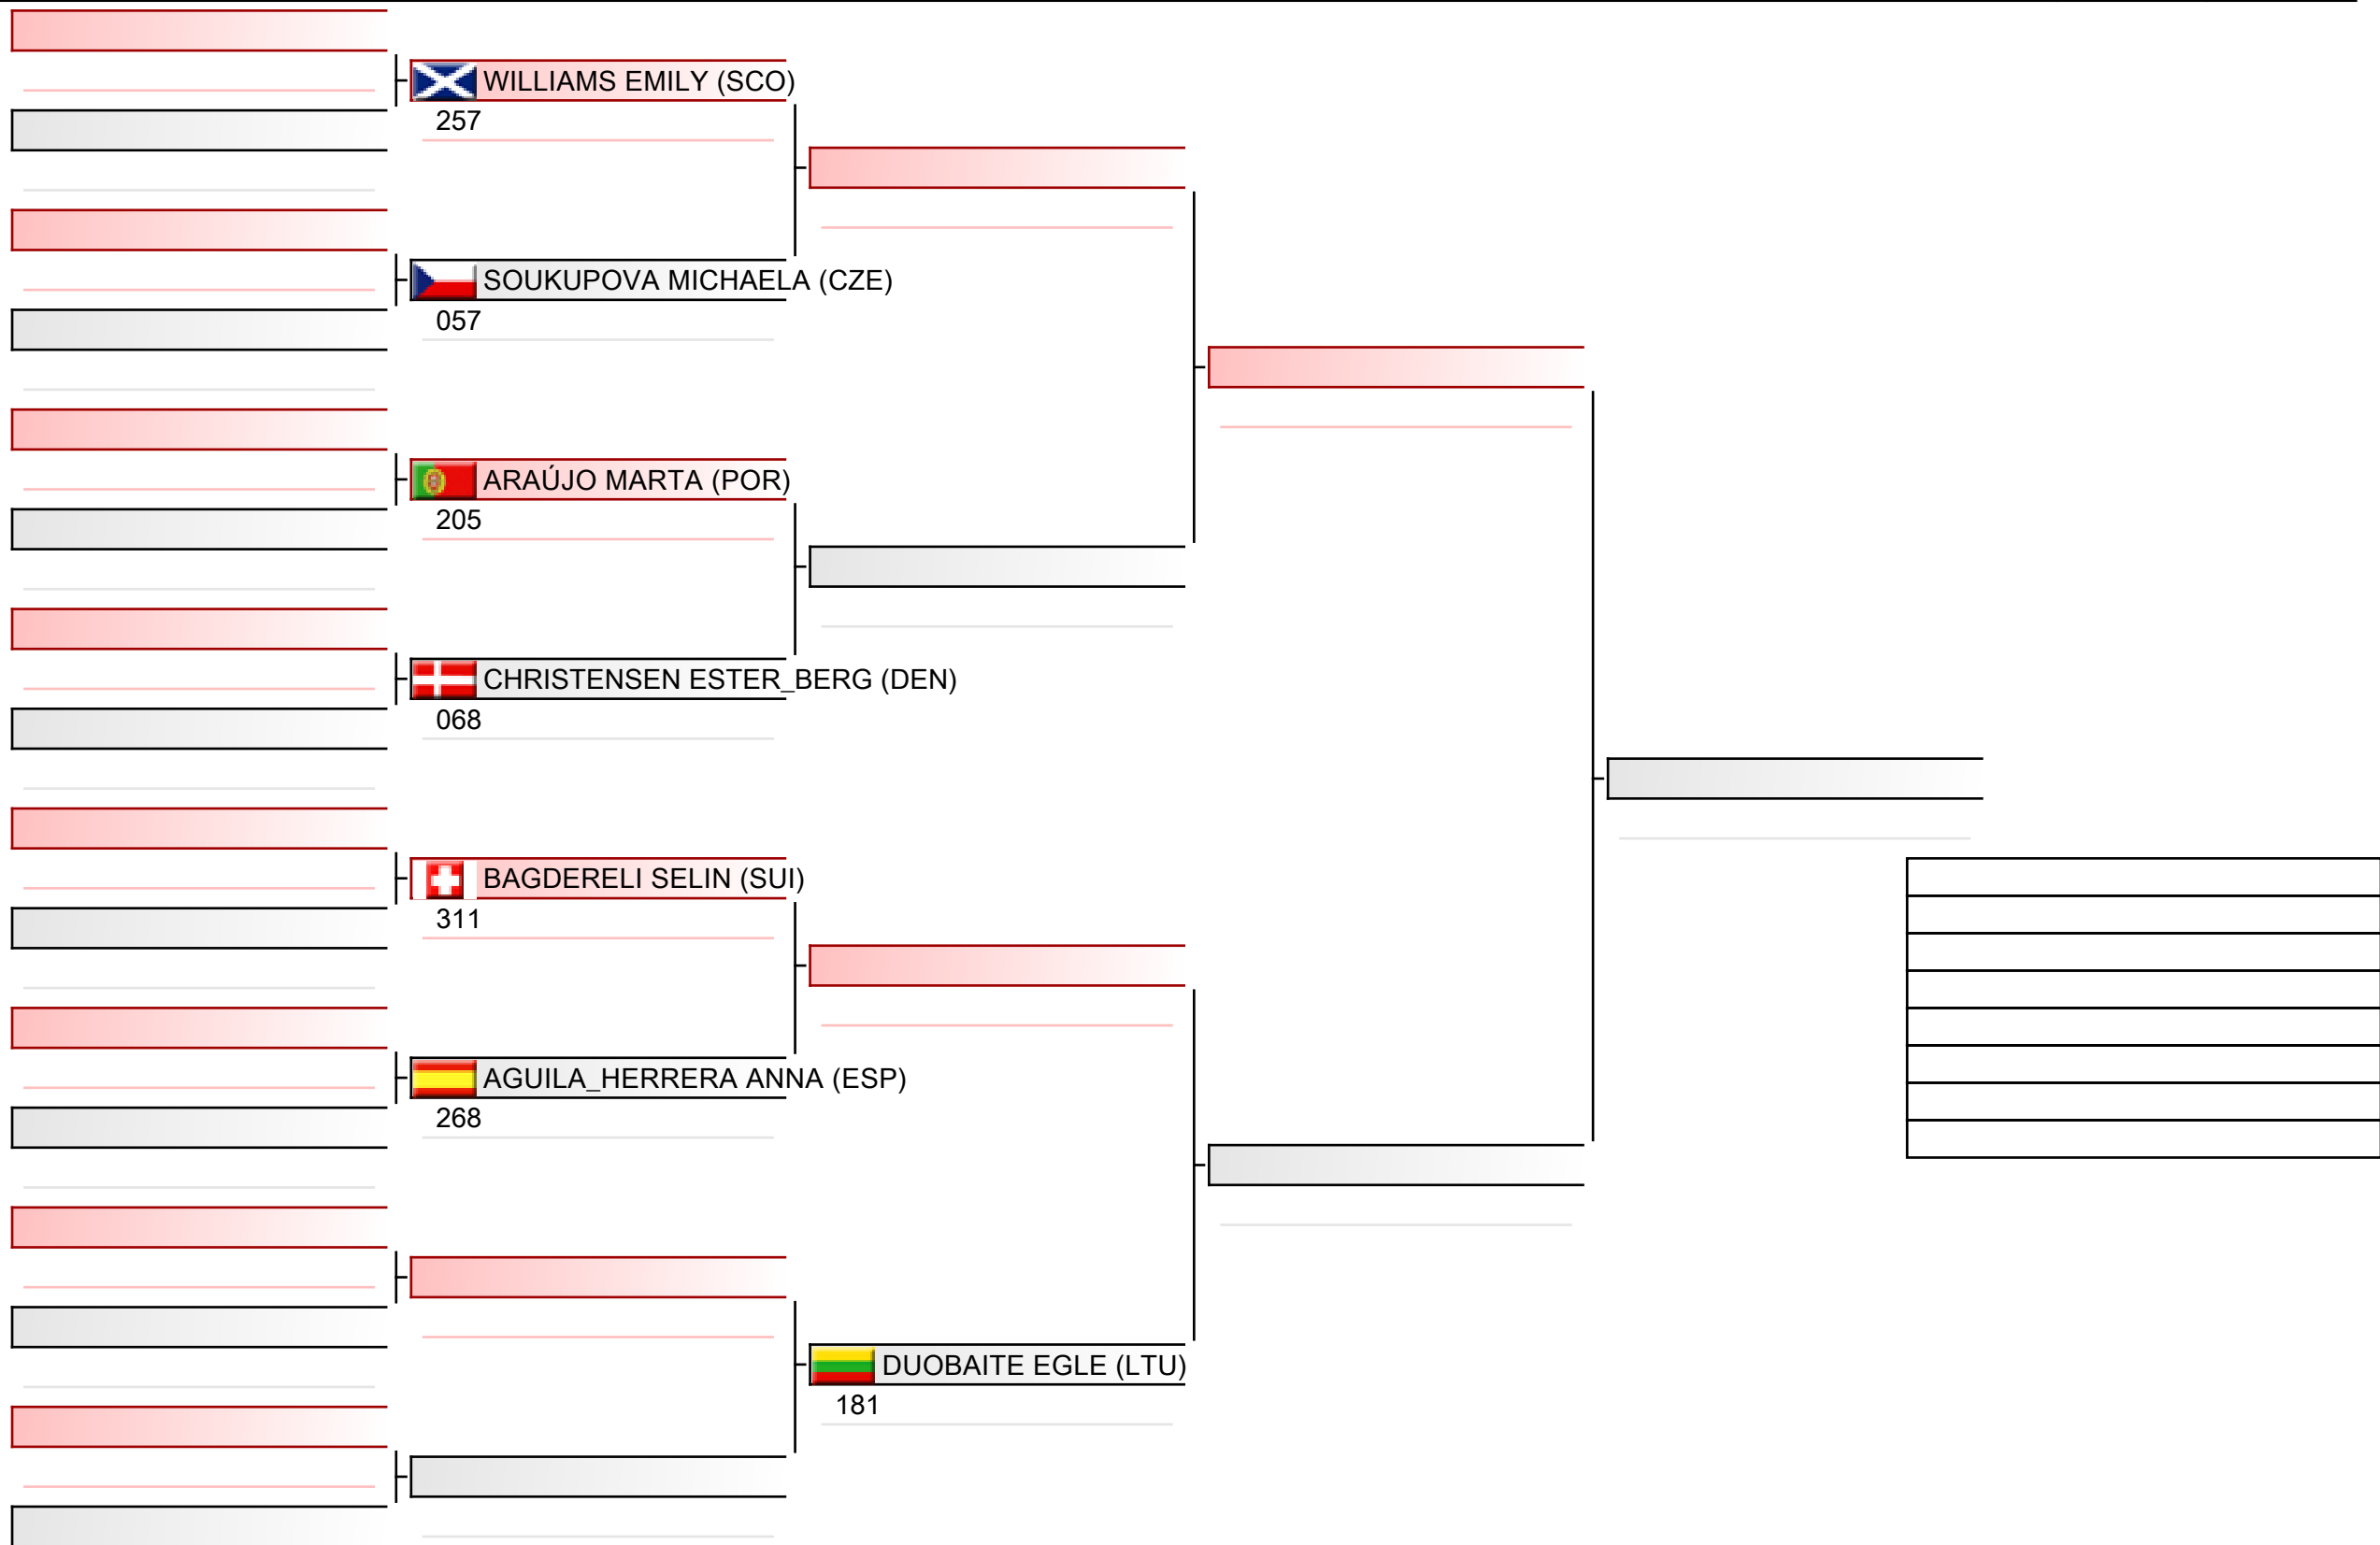

Junior ladies individual kumite

WSKA World Shotokan Karate-do Championships 2022, Kings Dock, Port of Liverpool, 16 Monarchs Quay, Liverpool L3 4FP, Vereinigtes Königreich, ENG

Tatami
3 12:45

Pool
3/4