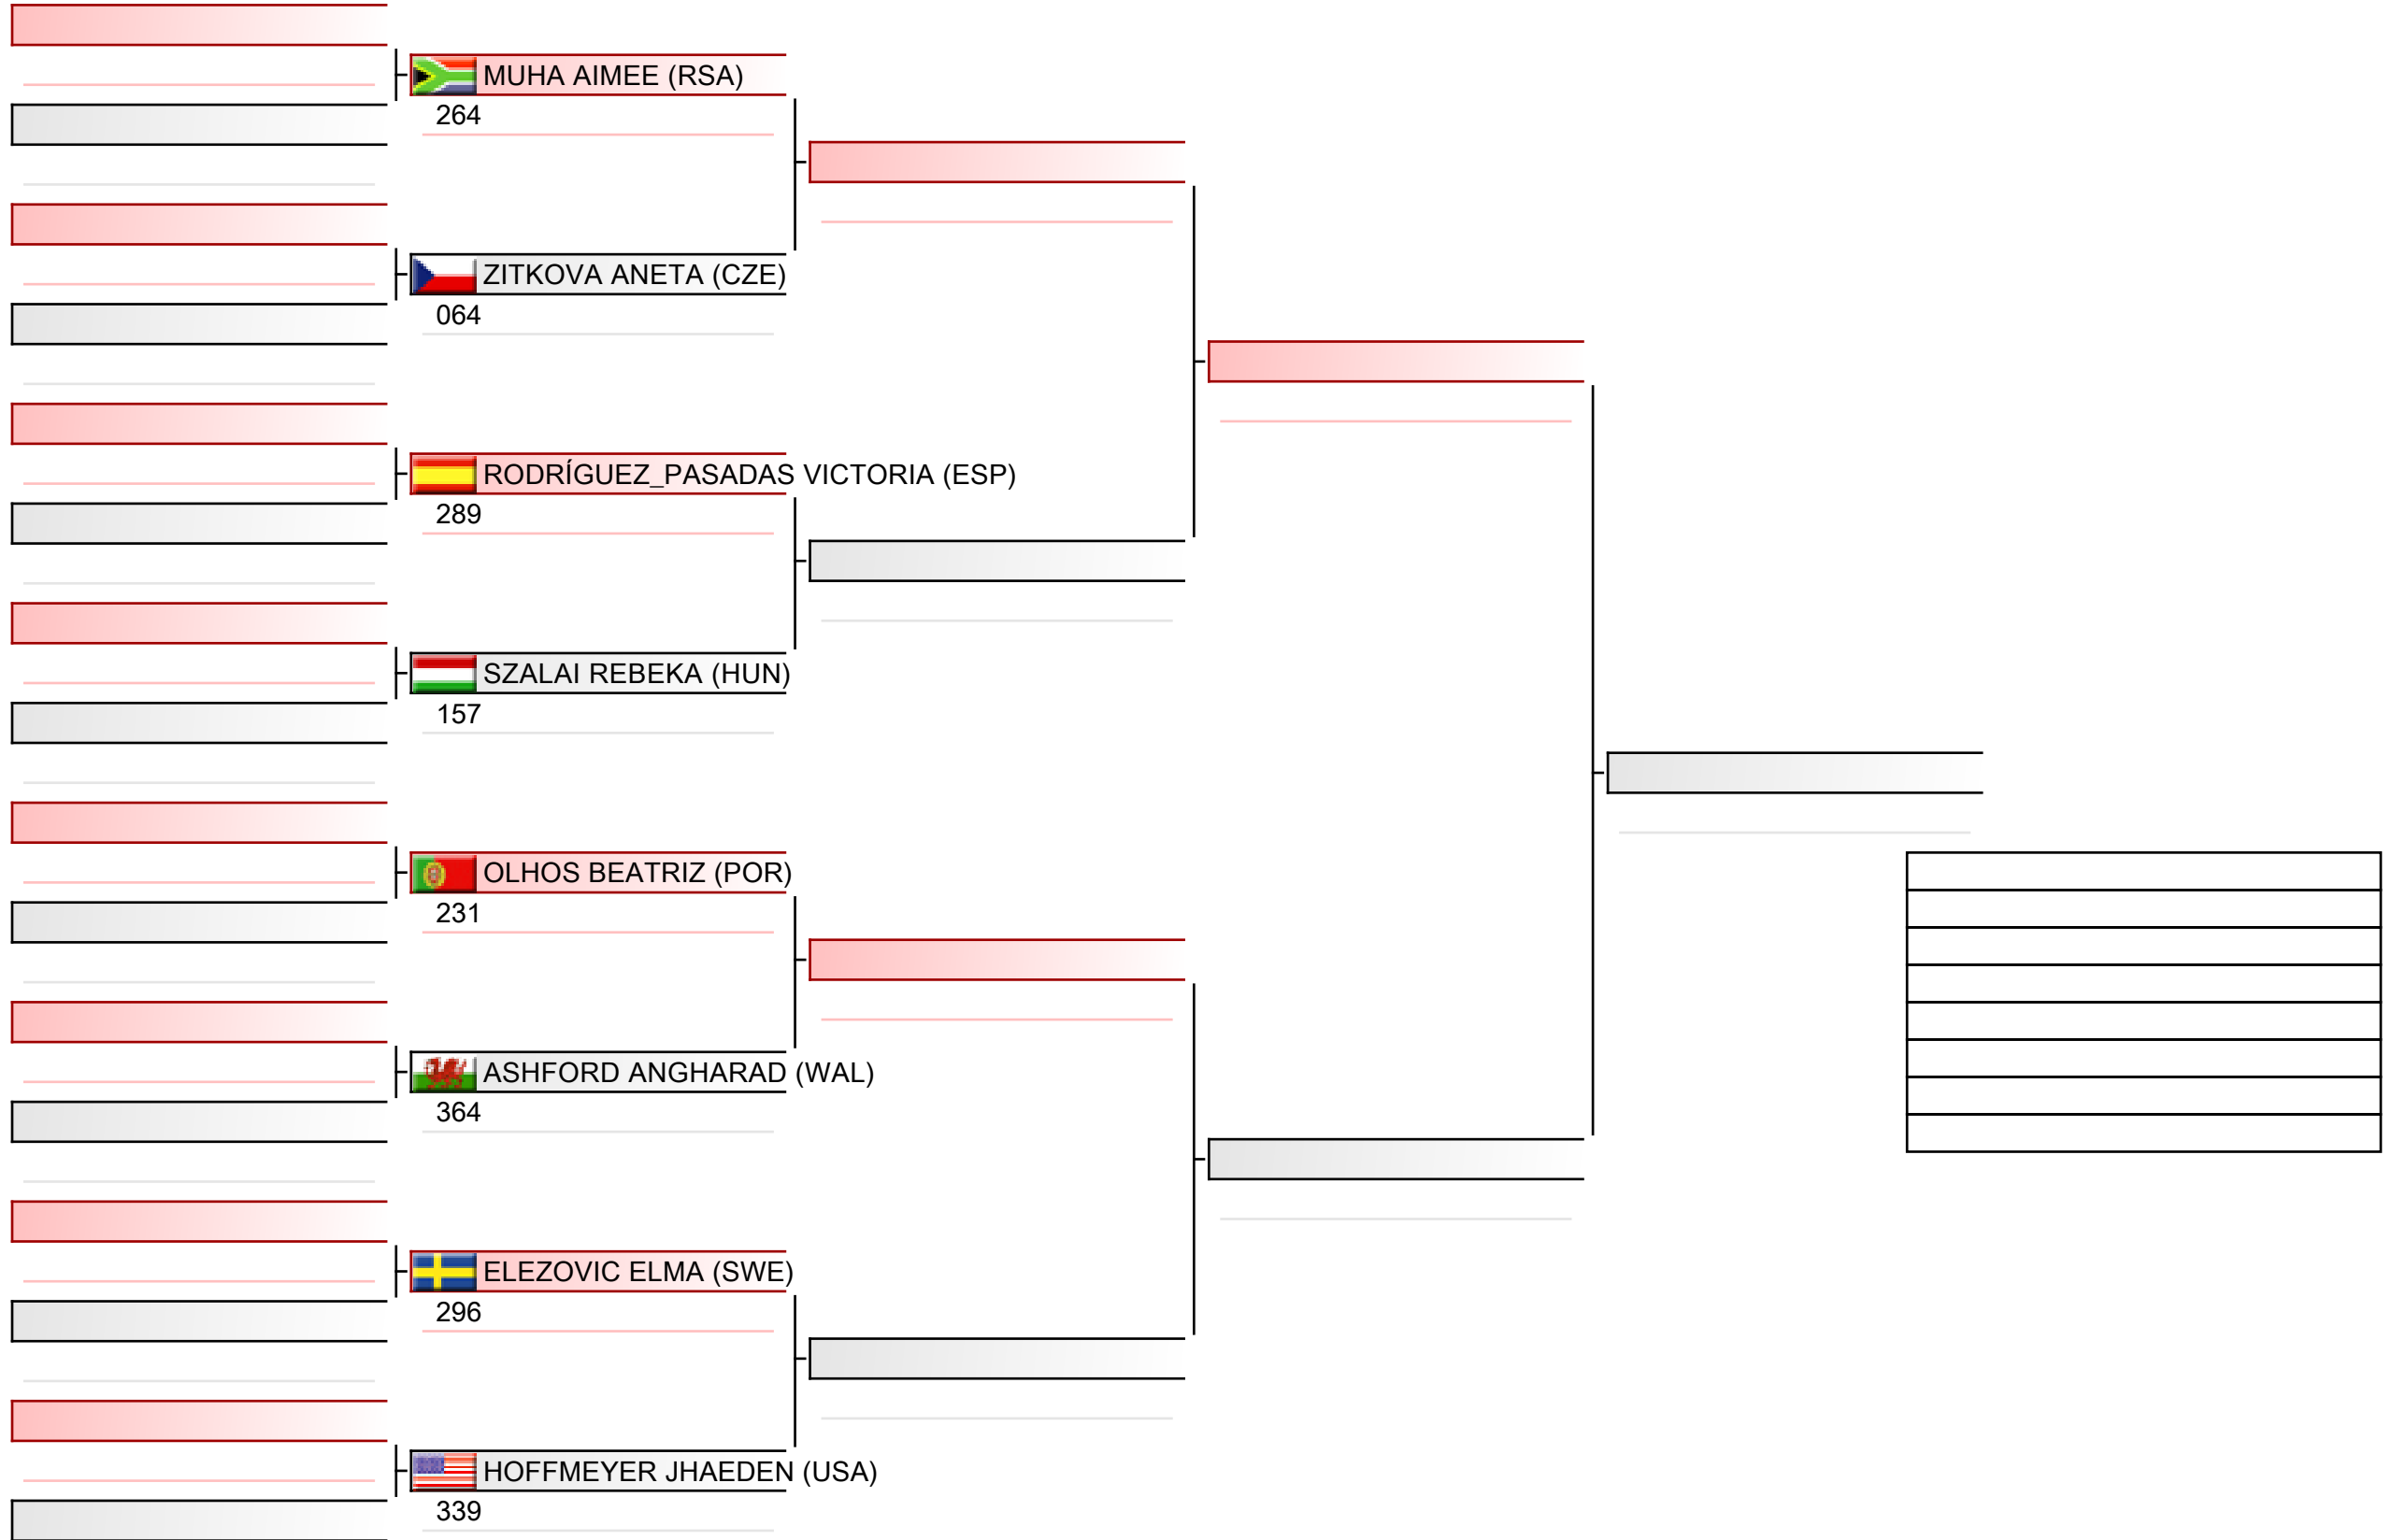

Junior ladies individual kumite

WSKA World Shotokan Karate-do Championships 2022, Kings Dock, Port of Liverpool, 16 Monarchs Quay, Liverpool L3 4FP, Vereinigtes Königreich, ENG

Tatami
1 12:45

Pool
1/4