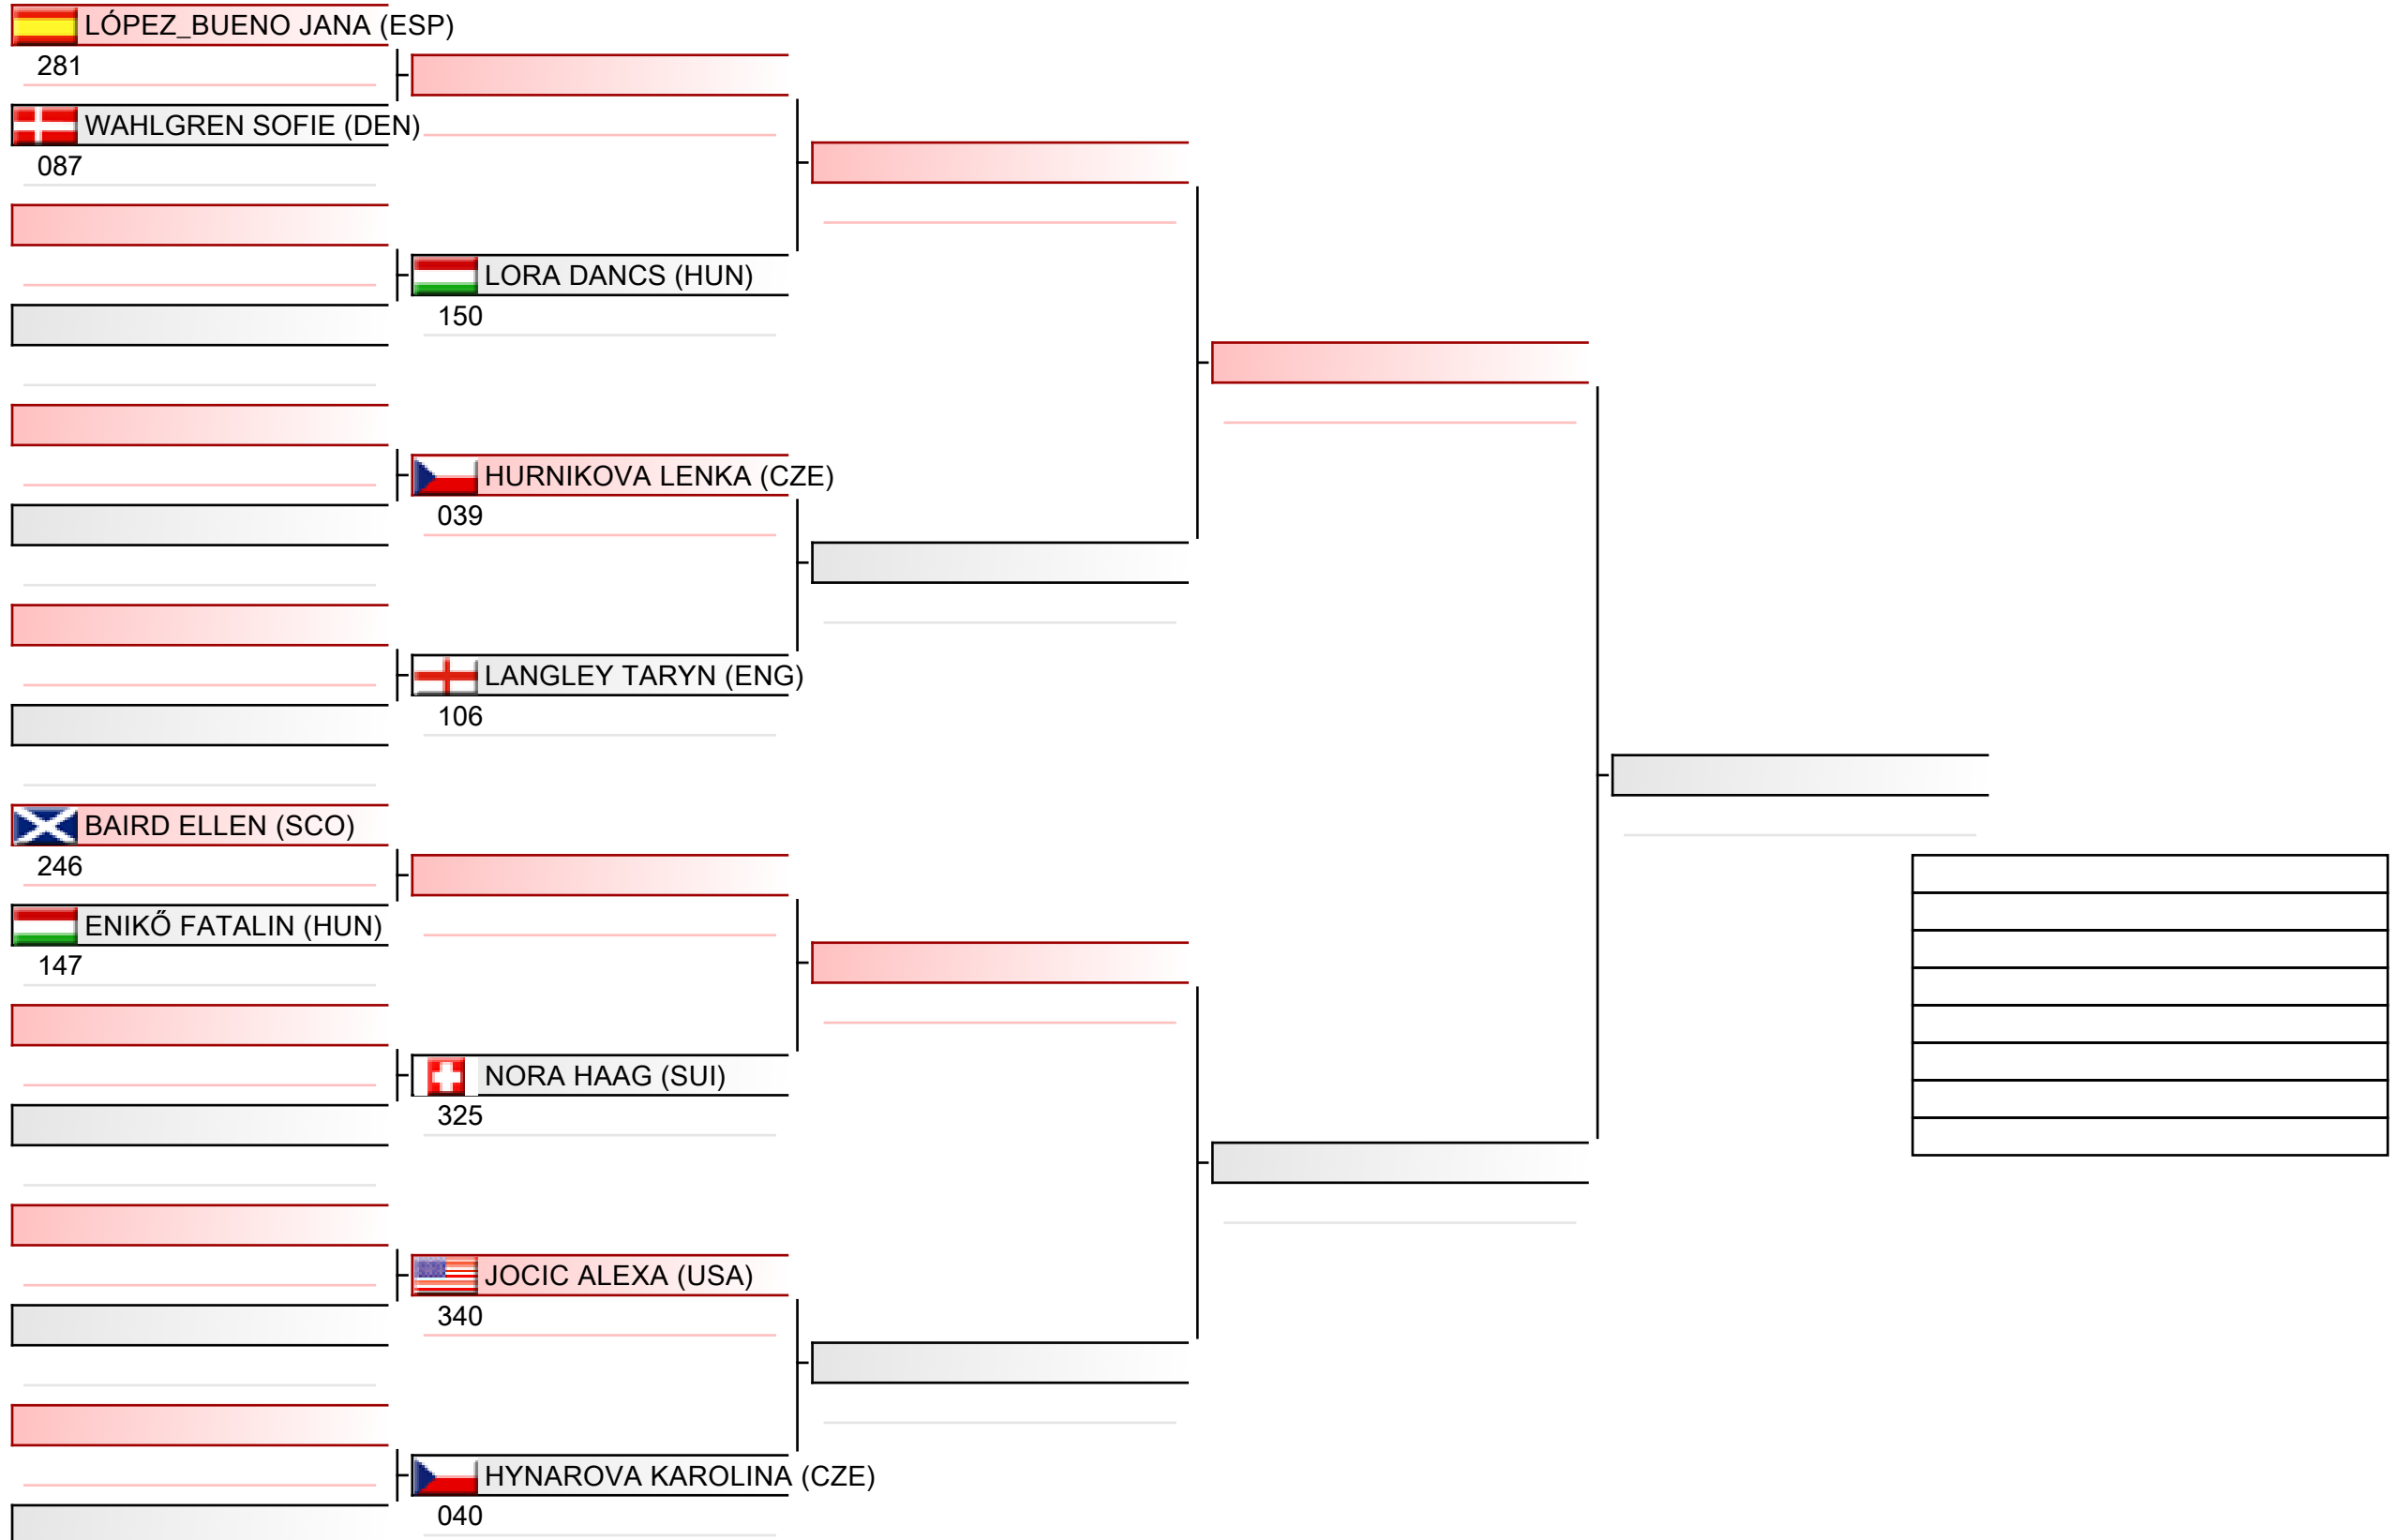

Youth ladies individual kumite

WSKA World Shotokan Karate-do Championships 2022, Kings Dock, Port of Liverpool, 16 Monarchs Quay, Liverpool L3 4FP, Vereinigtes Königreich, ENG

Tatami
5 12:45

Pool
2/2