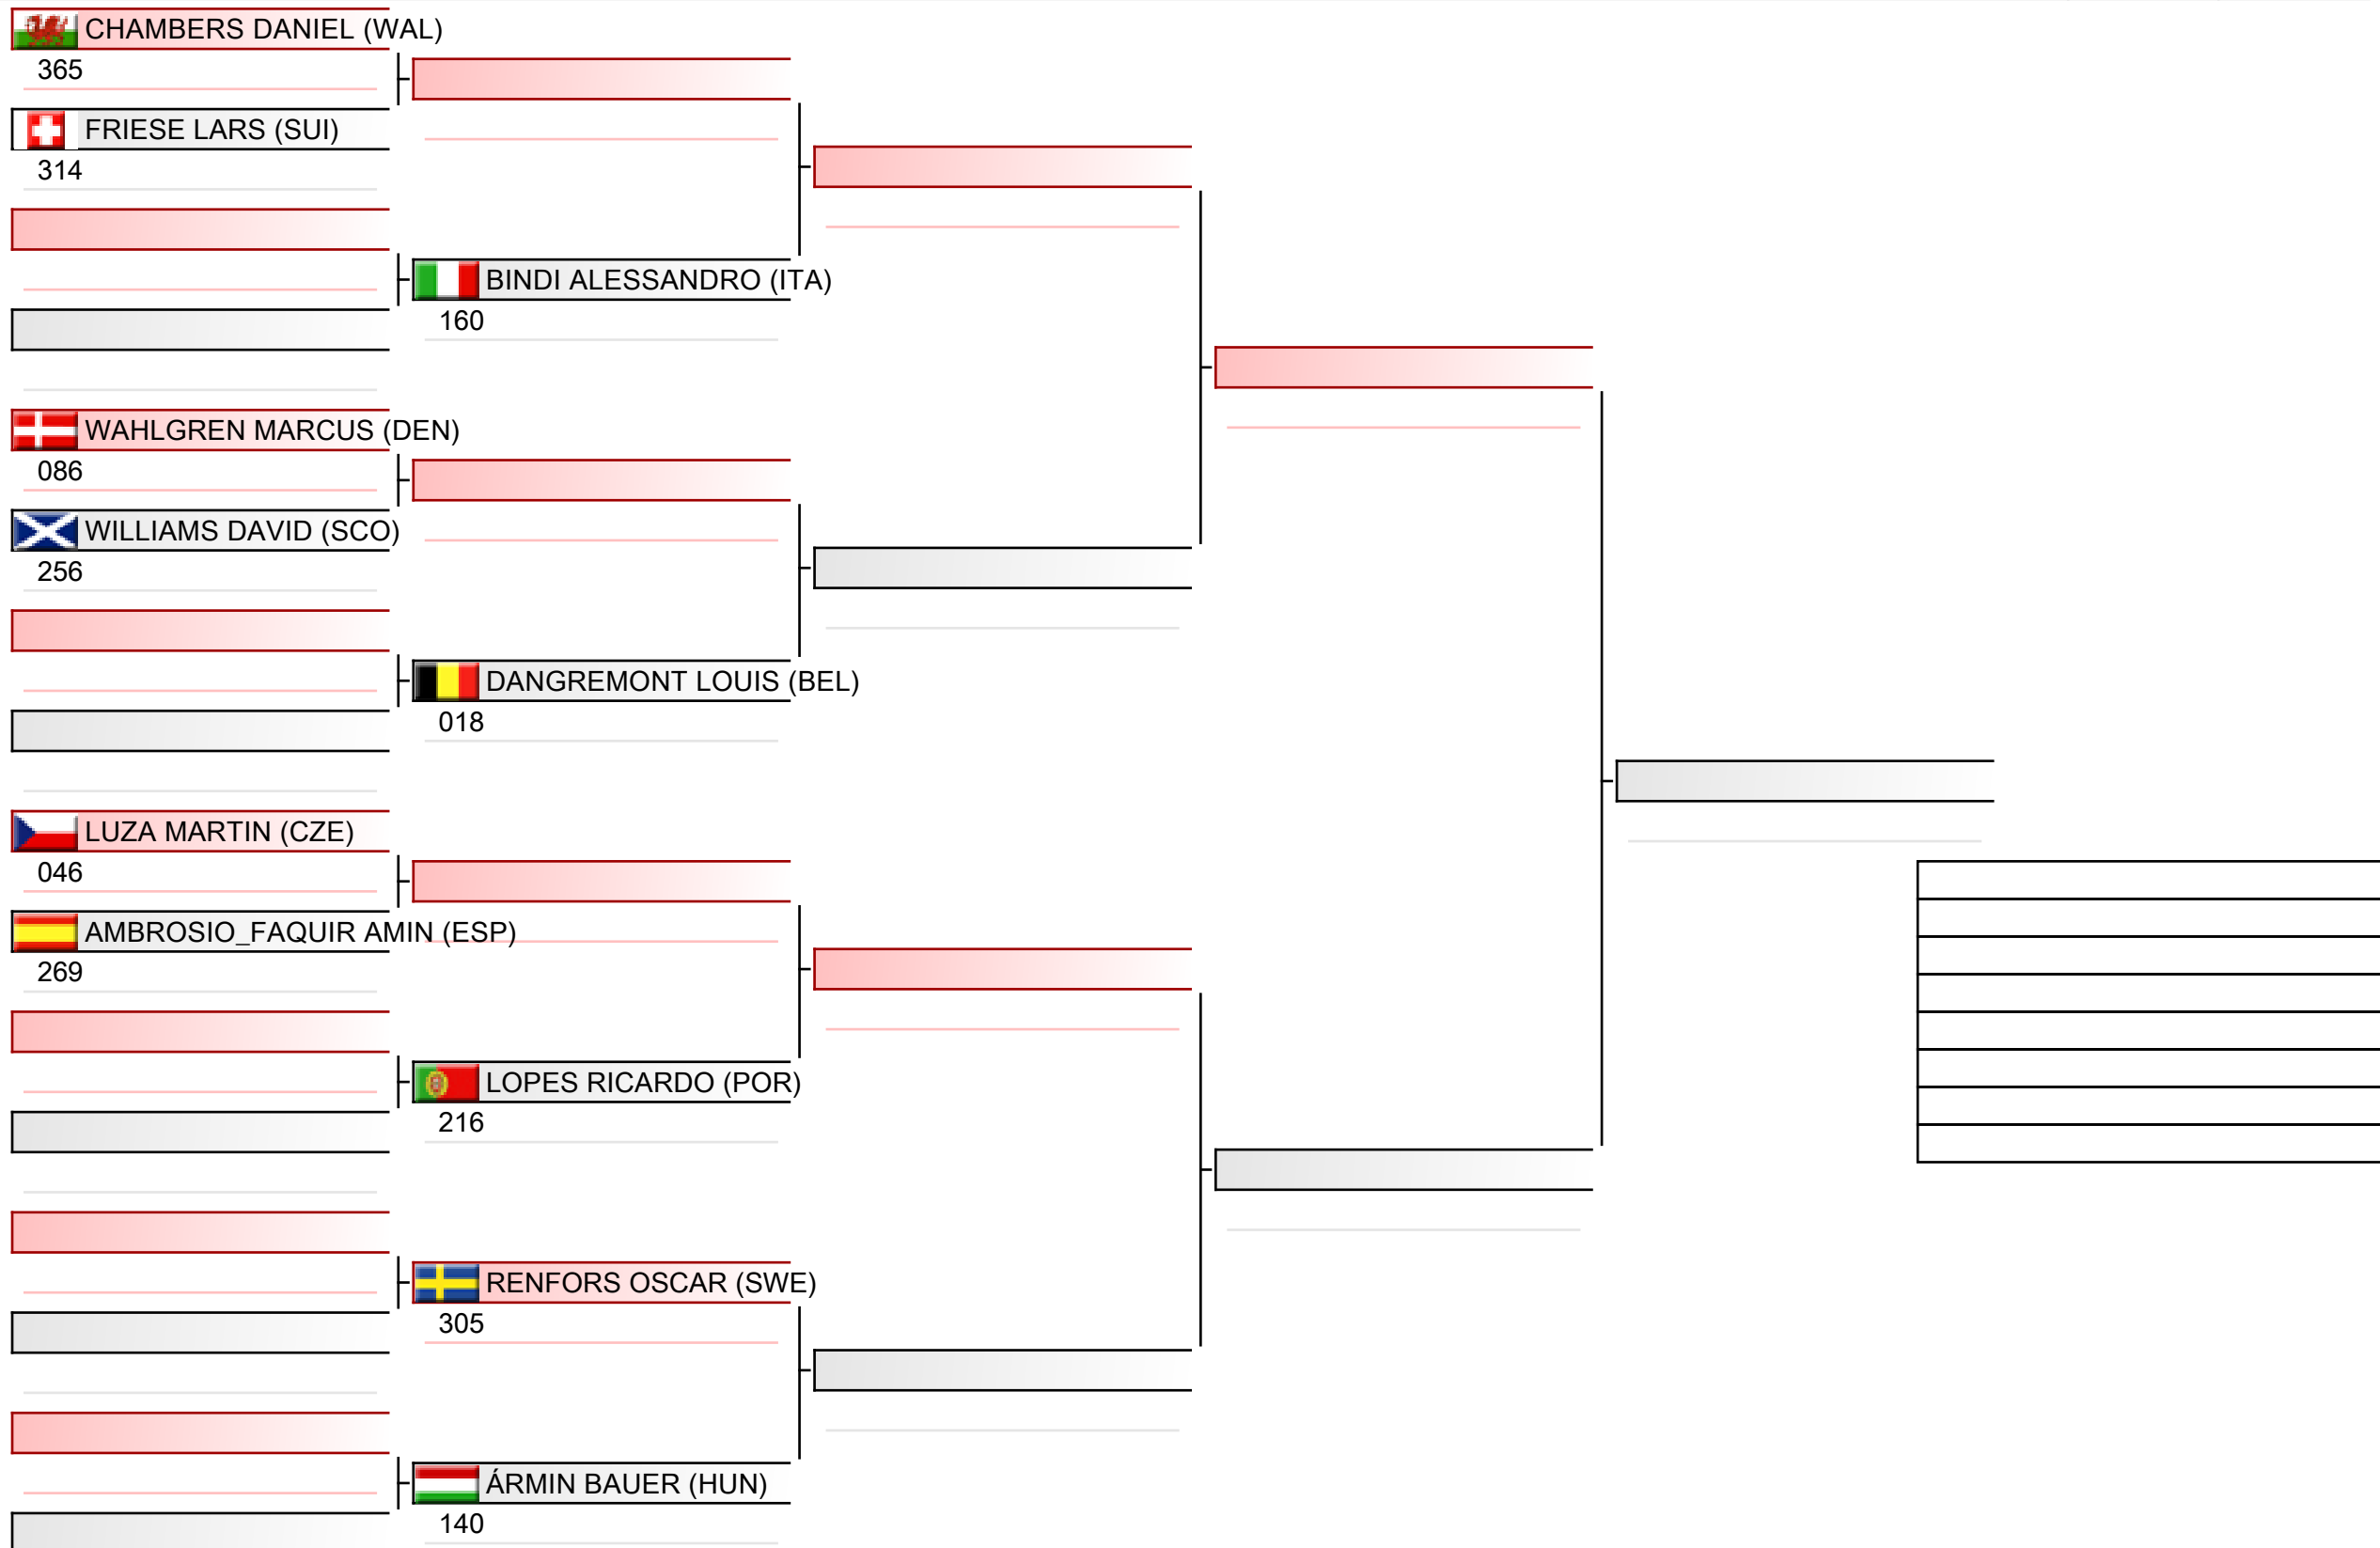

Pool
1/4

Junior men individual kata

WSKA World Shotokan Karate-do Championships 2022, Kings Dock, Port of Liverpool, 16 Monarchs Quay, Liverpool L3 4FP, Vereinigtes Königreich, ENG

Tatami
2 10:00

Pool
2/4