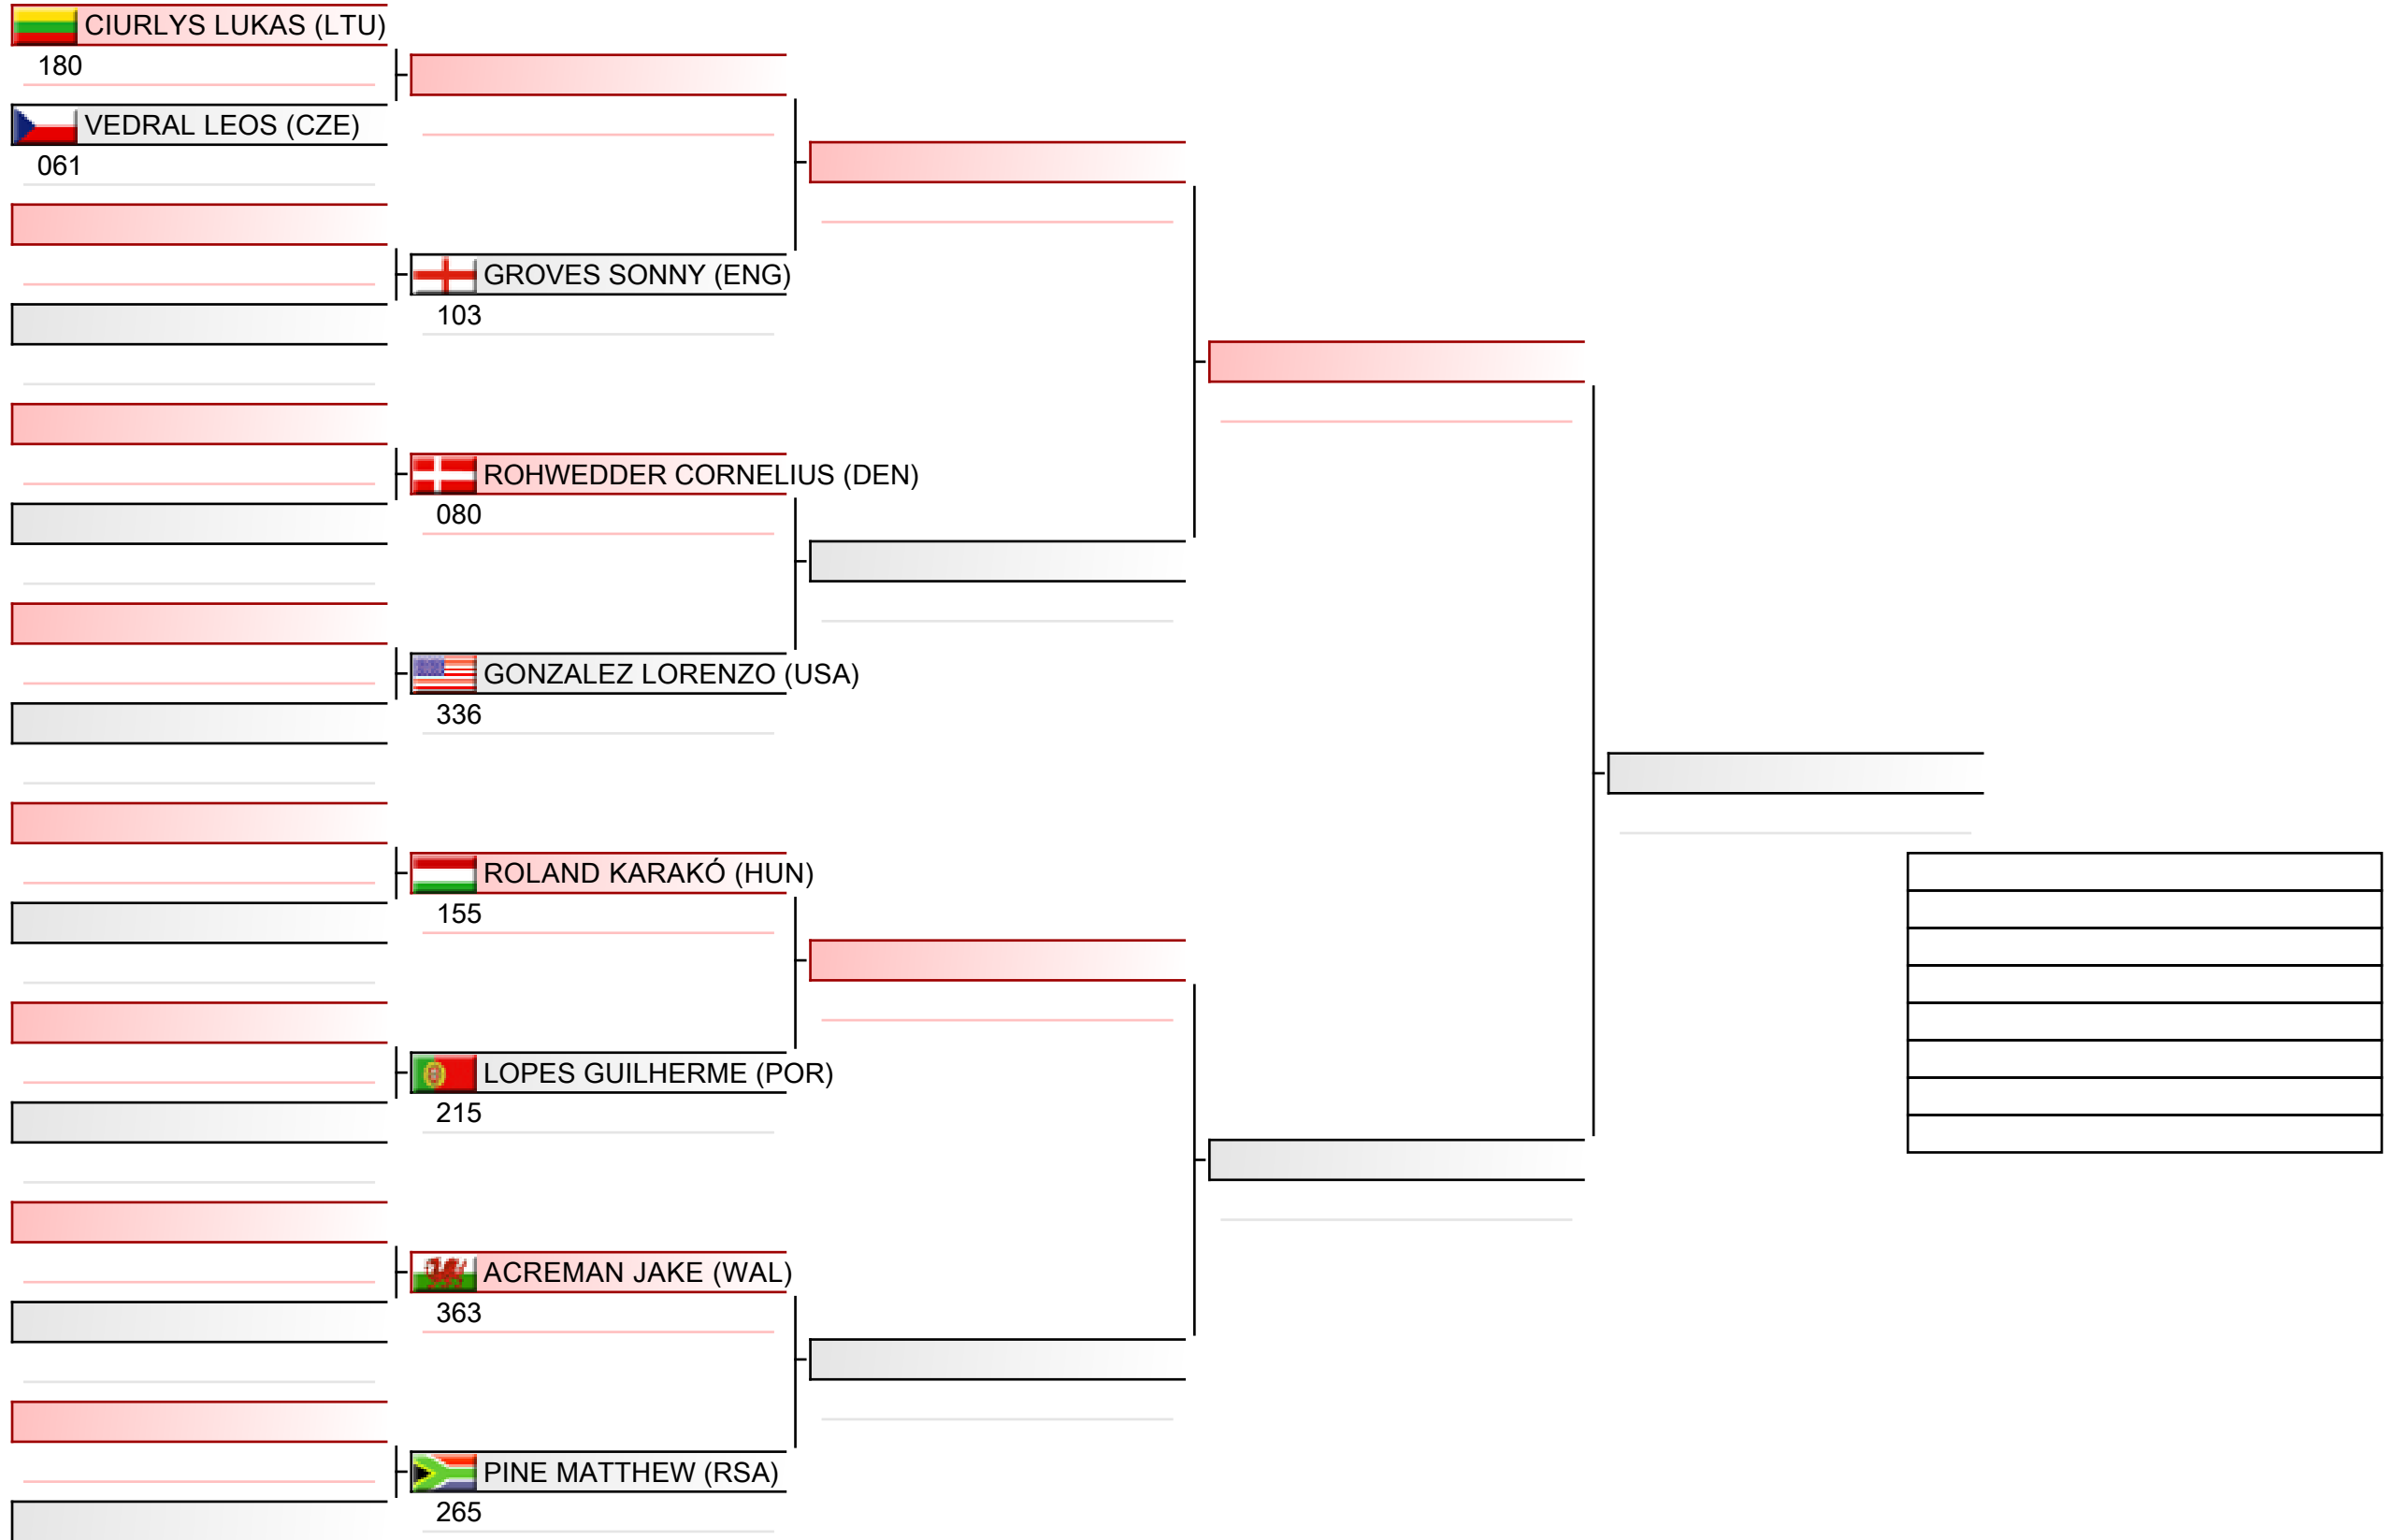

Cadet men individual kumite

WSKA World Shotokan Karate-do Championships 2022, Kings Dock, Port of Liverpool, 16 Monarchs Quay, Liverpool L3 4FP, Vereinigtes Königreich, ENG

Tatami
4 11:10

Pool
2/4