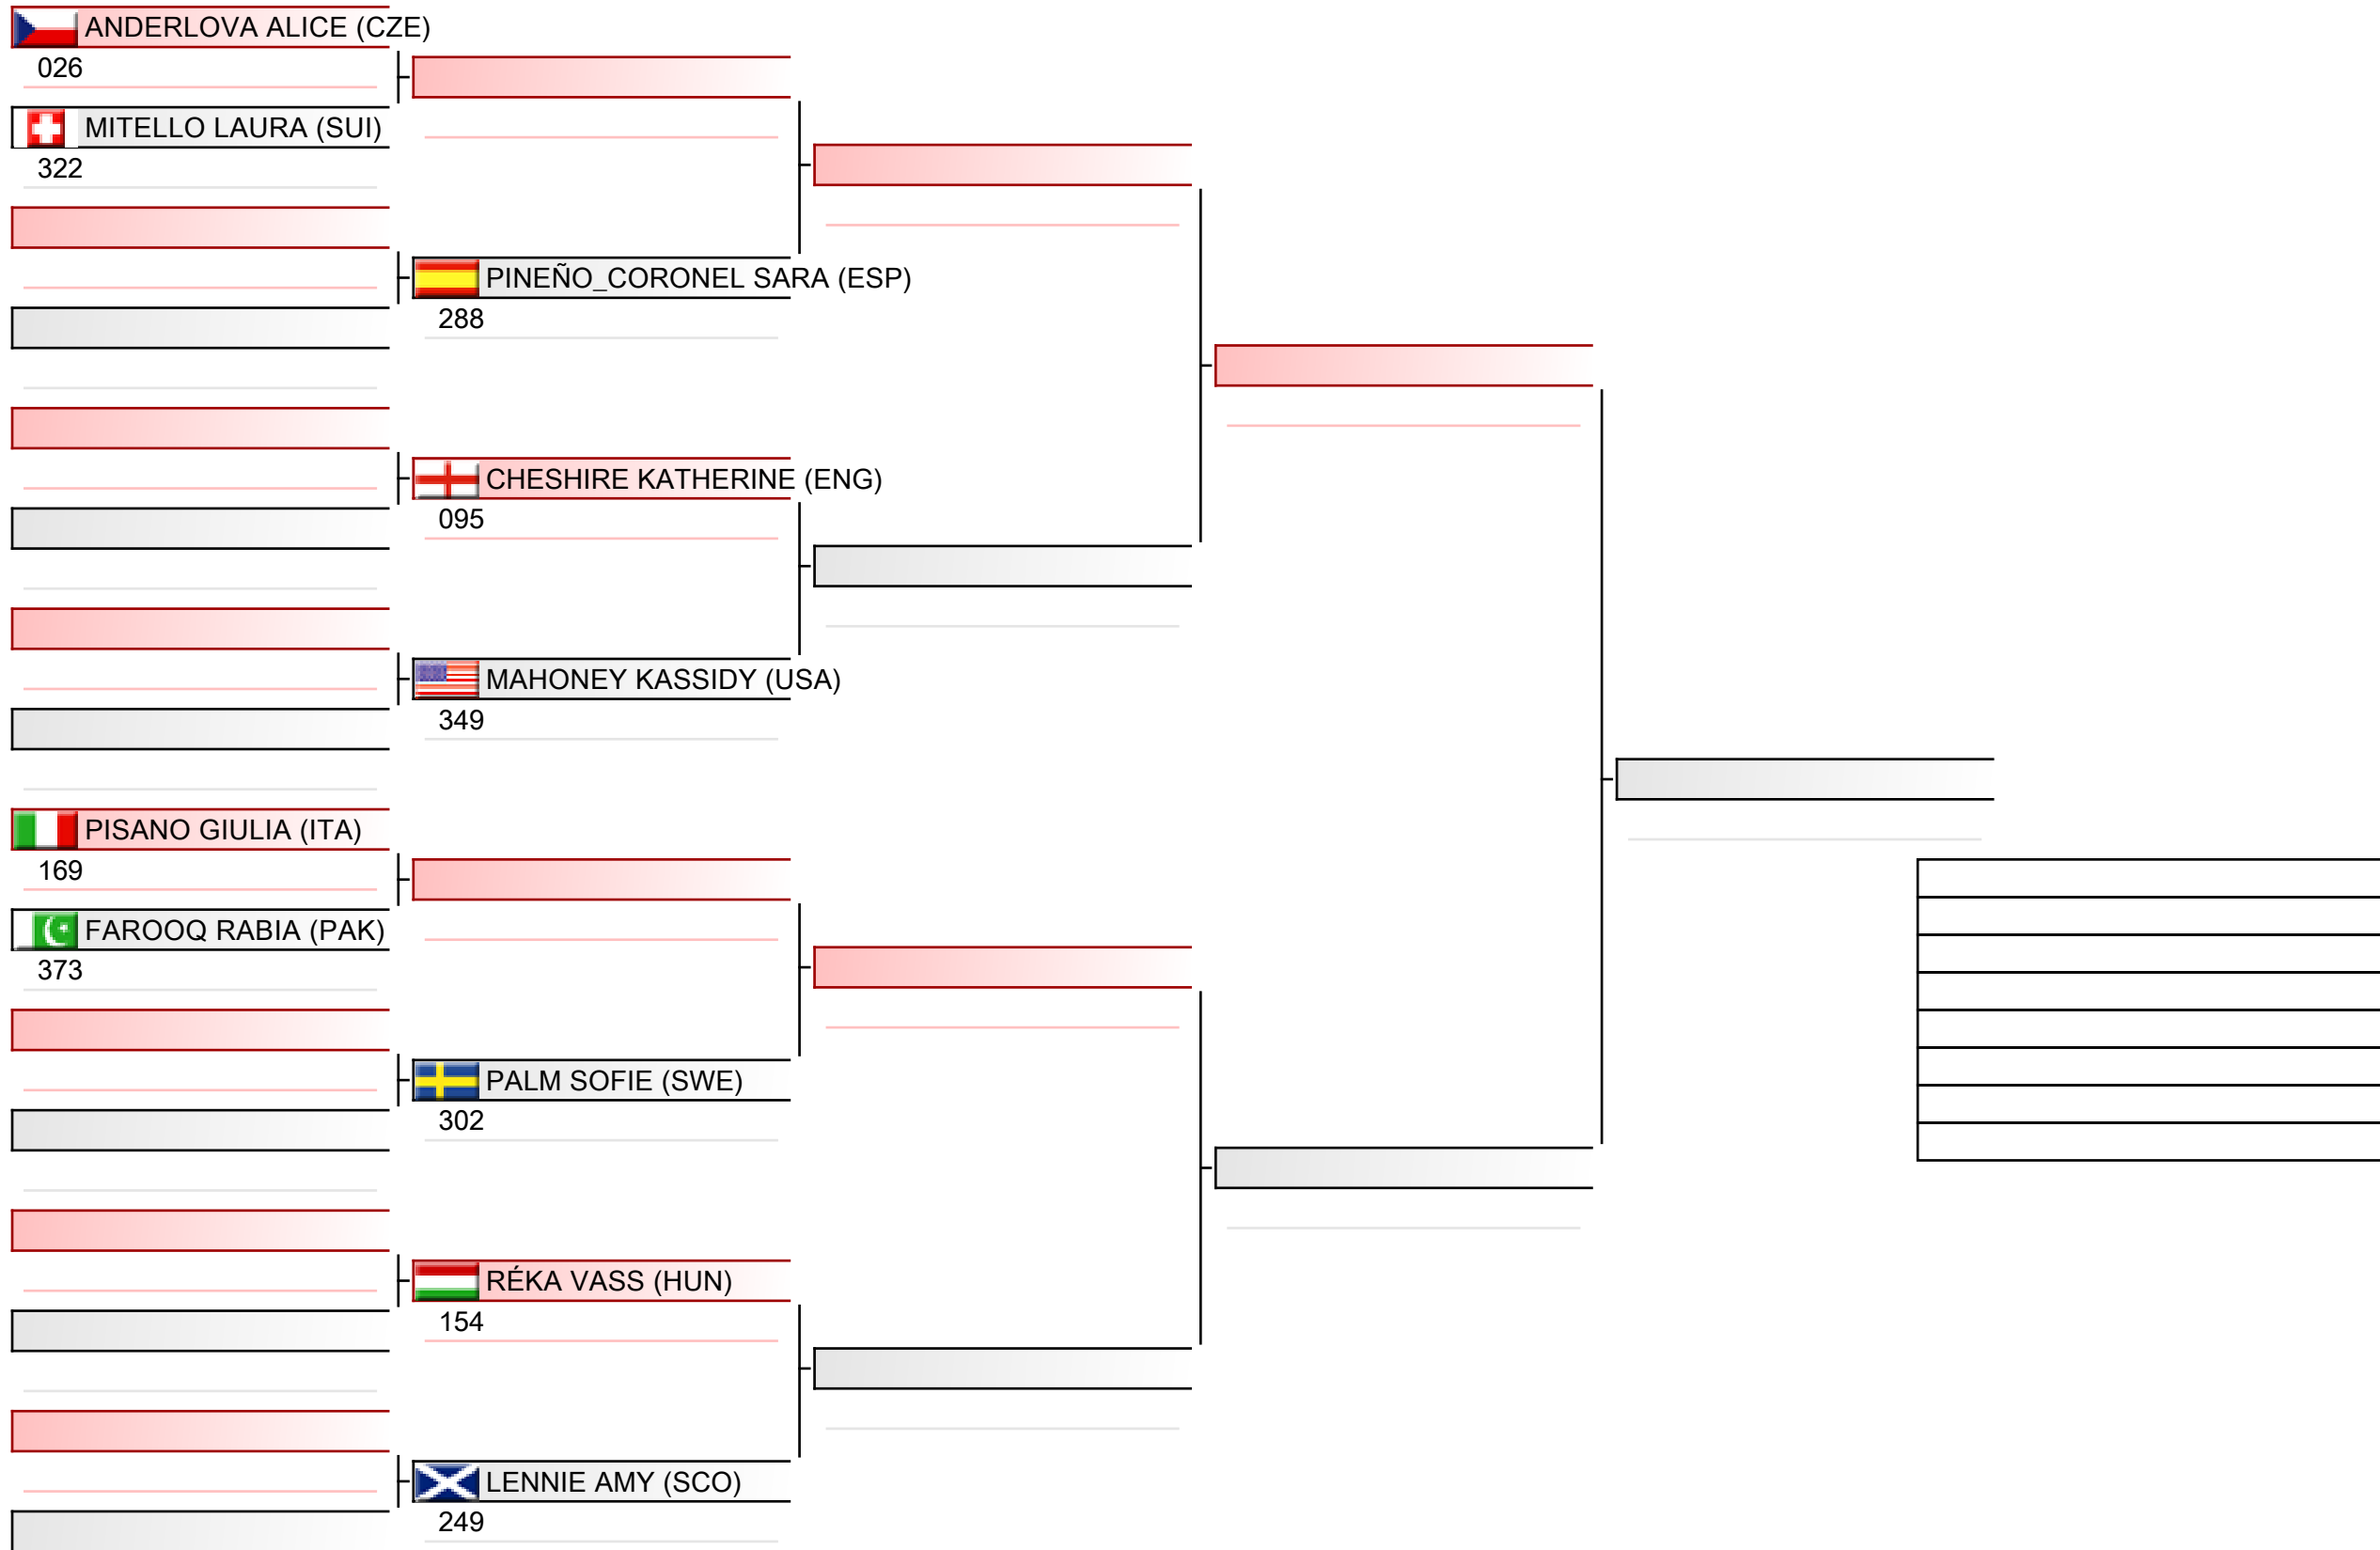

Senior ladies individual kumite

WSKA World Shotokan Karate-do Championships 2022, Kings Dock, Port of Liverpool, 16 Monarchs Quay, Liverpool L3 4FP, Vereinigtes Königreich, ENG

Tatami
2 12:45

Pool
4/4