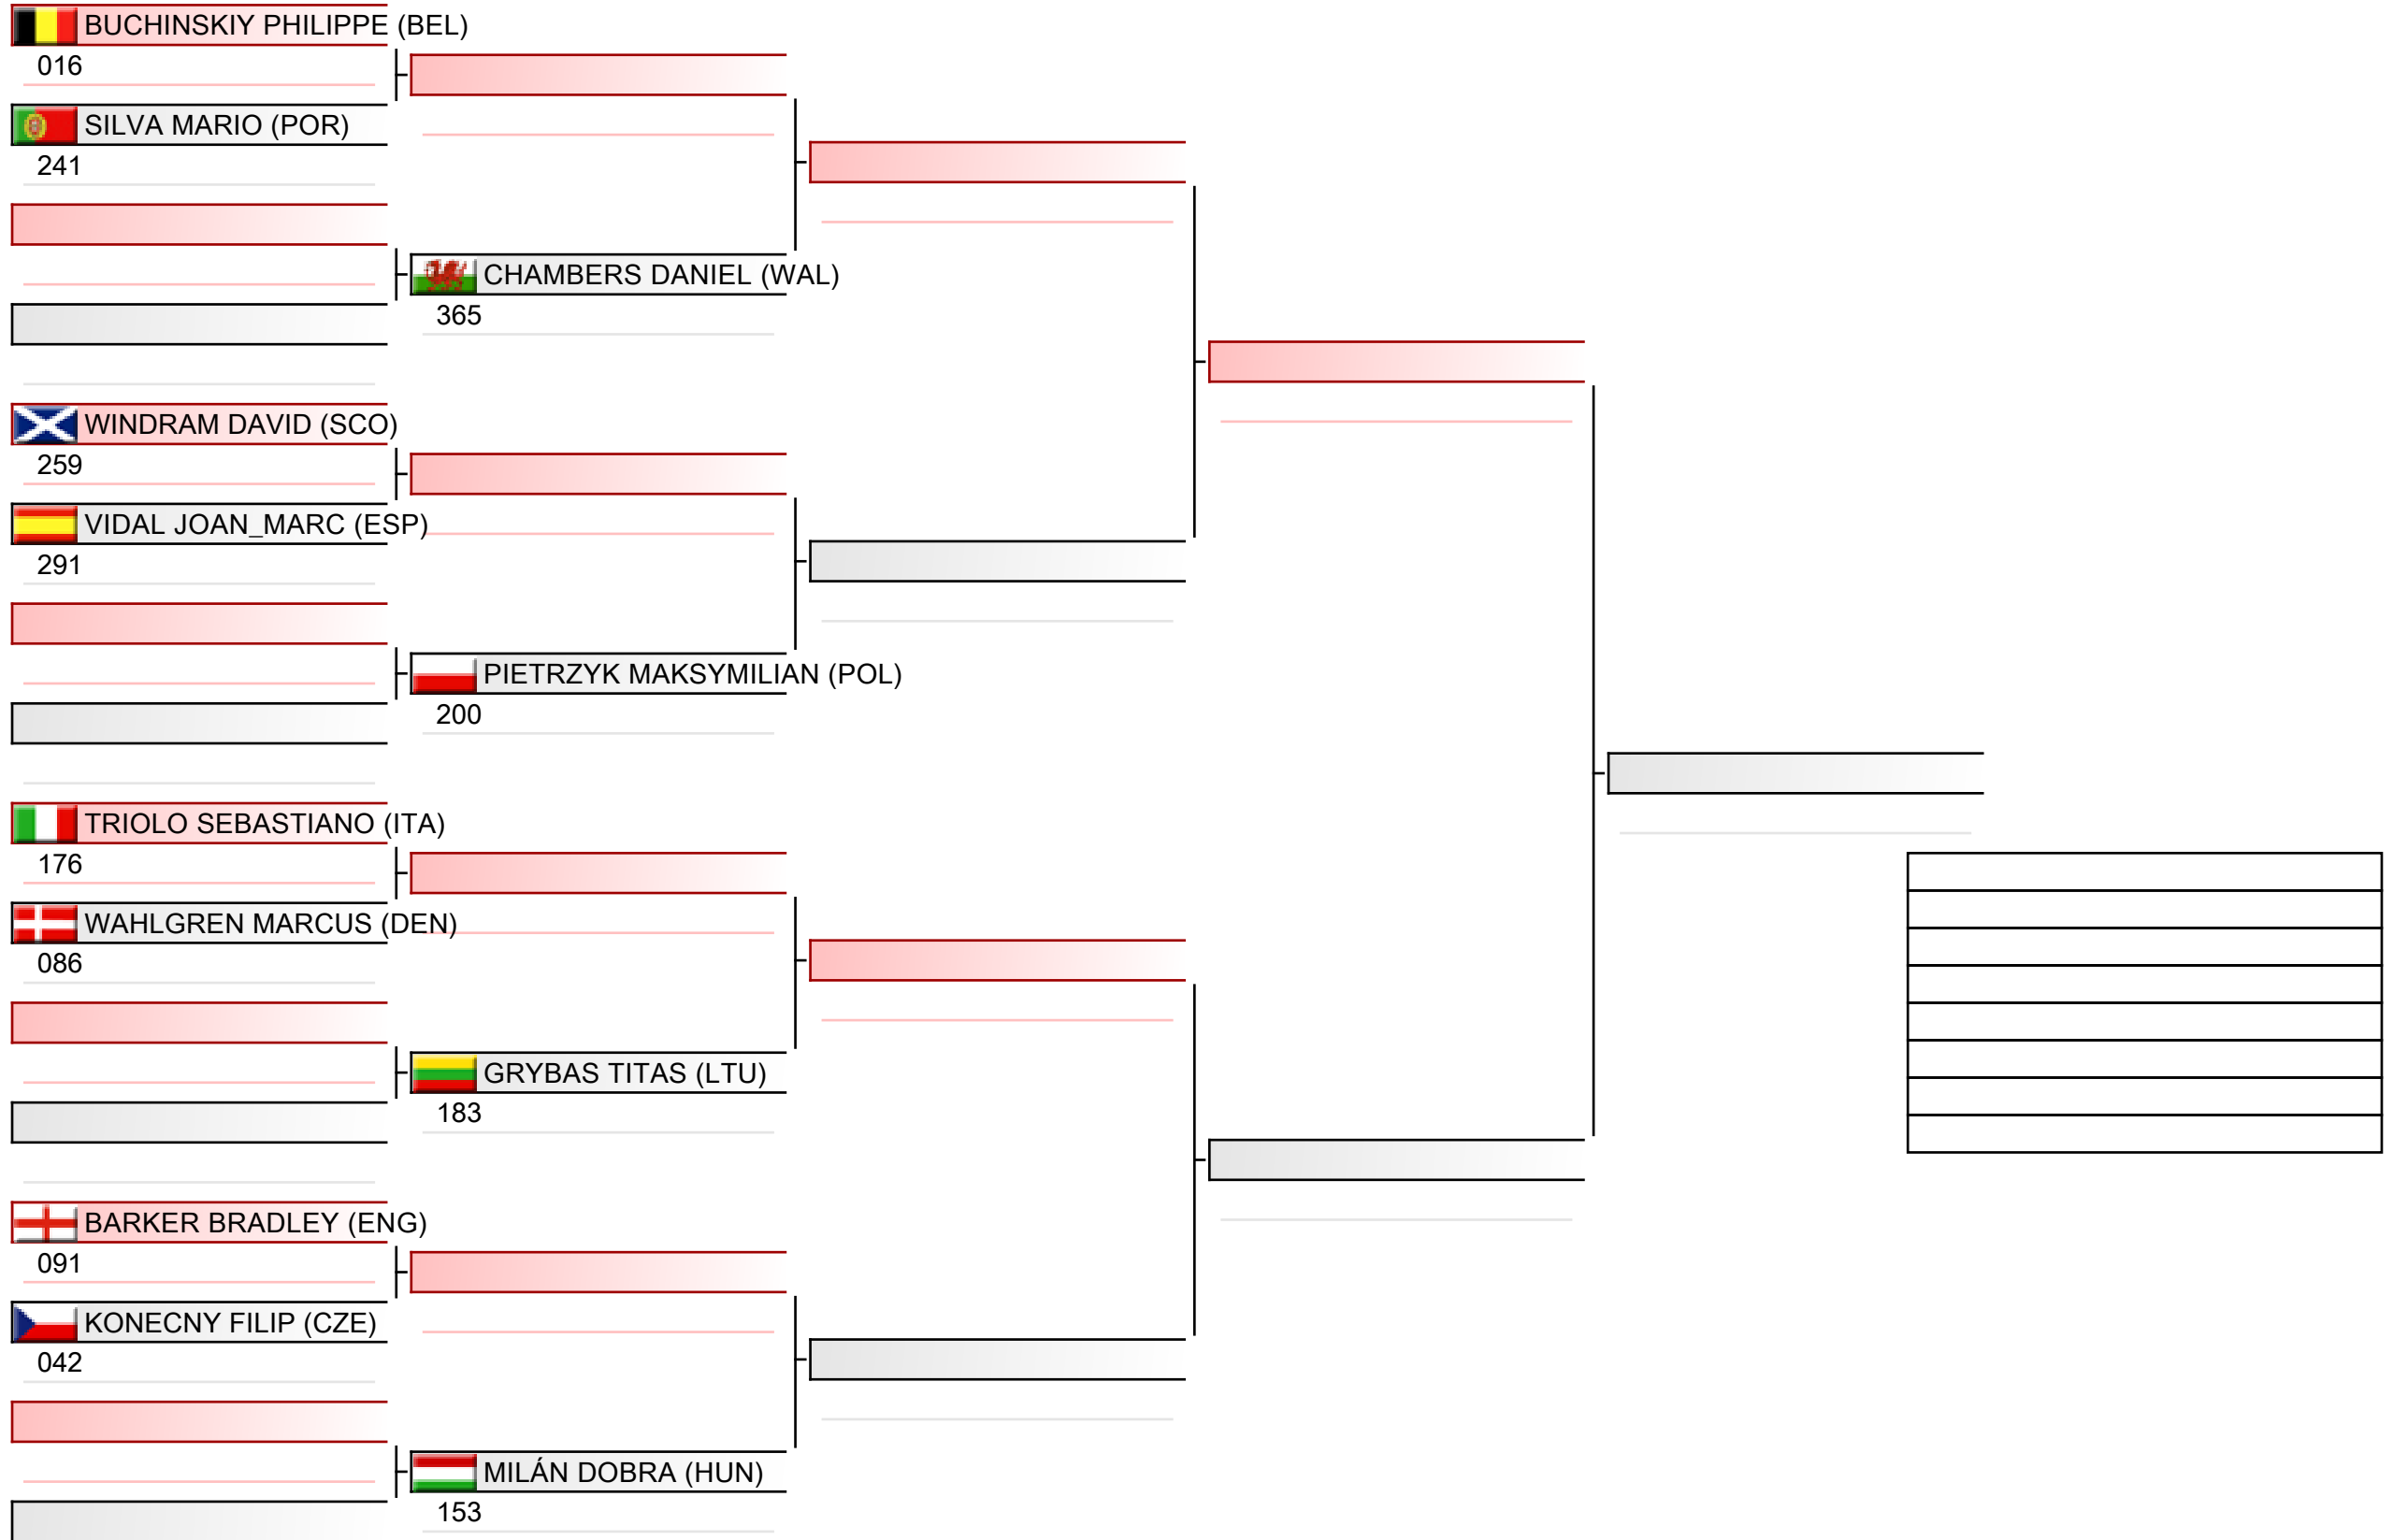

Pool
2/4

Junior men individual kumite

WSKA World Shotokan Karate-do Championships 2022, Kings Dock, Port of Liverpool, 16 Monarchs Quay, Liverpool L3 4FP, Vereinigtes Königreich, ENG

Tatami
3 11:55

Pool
3/4