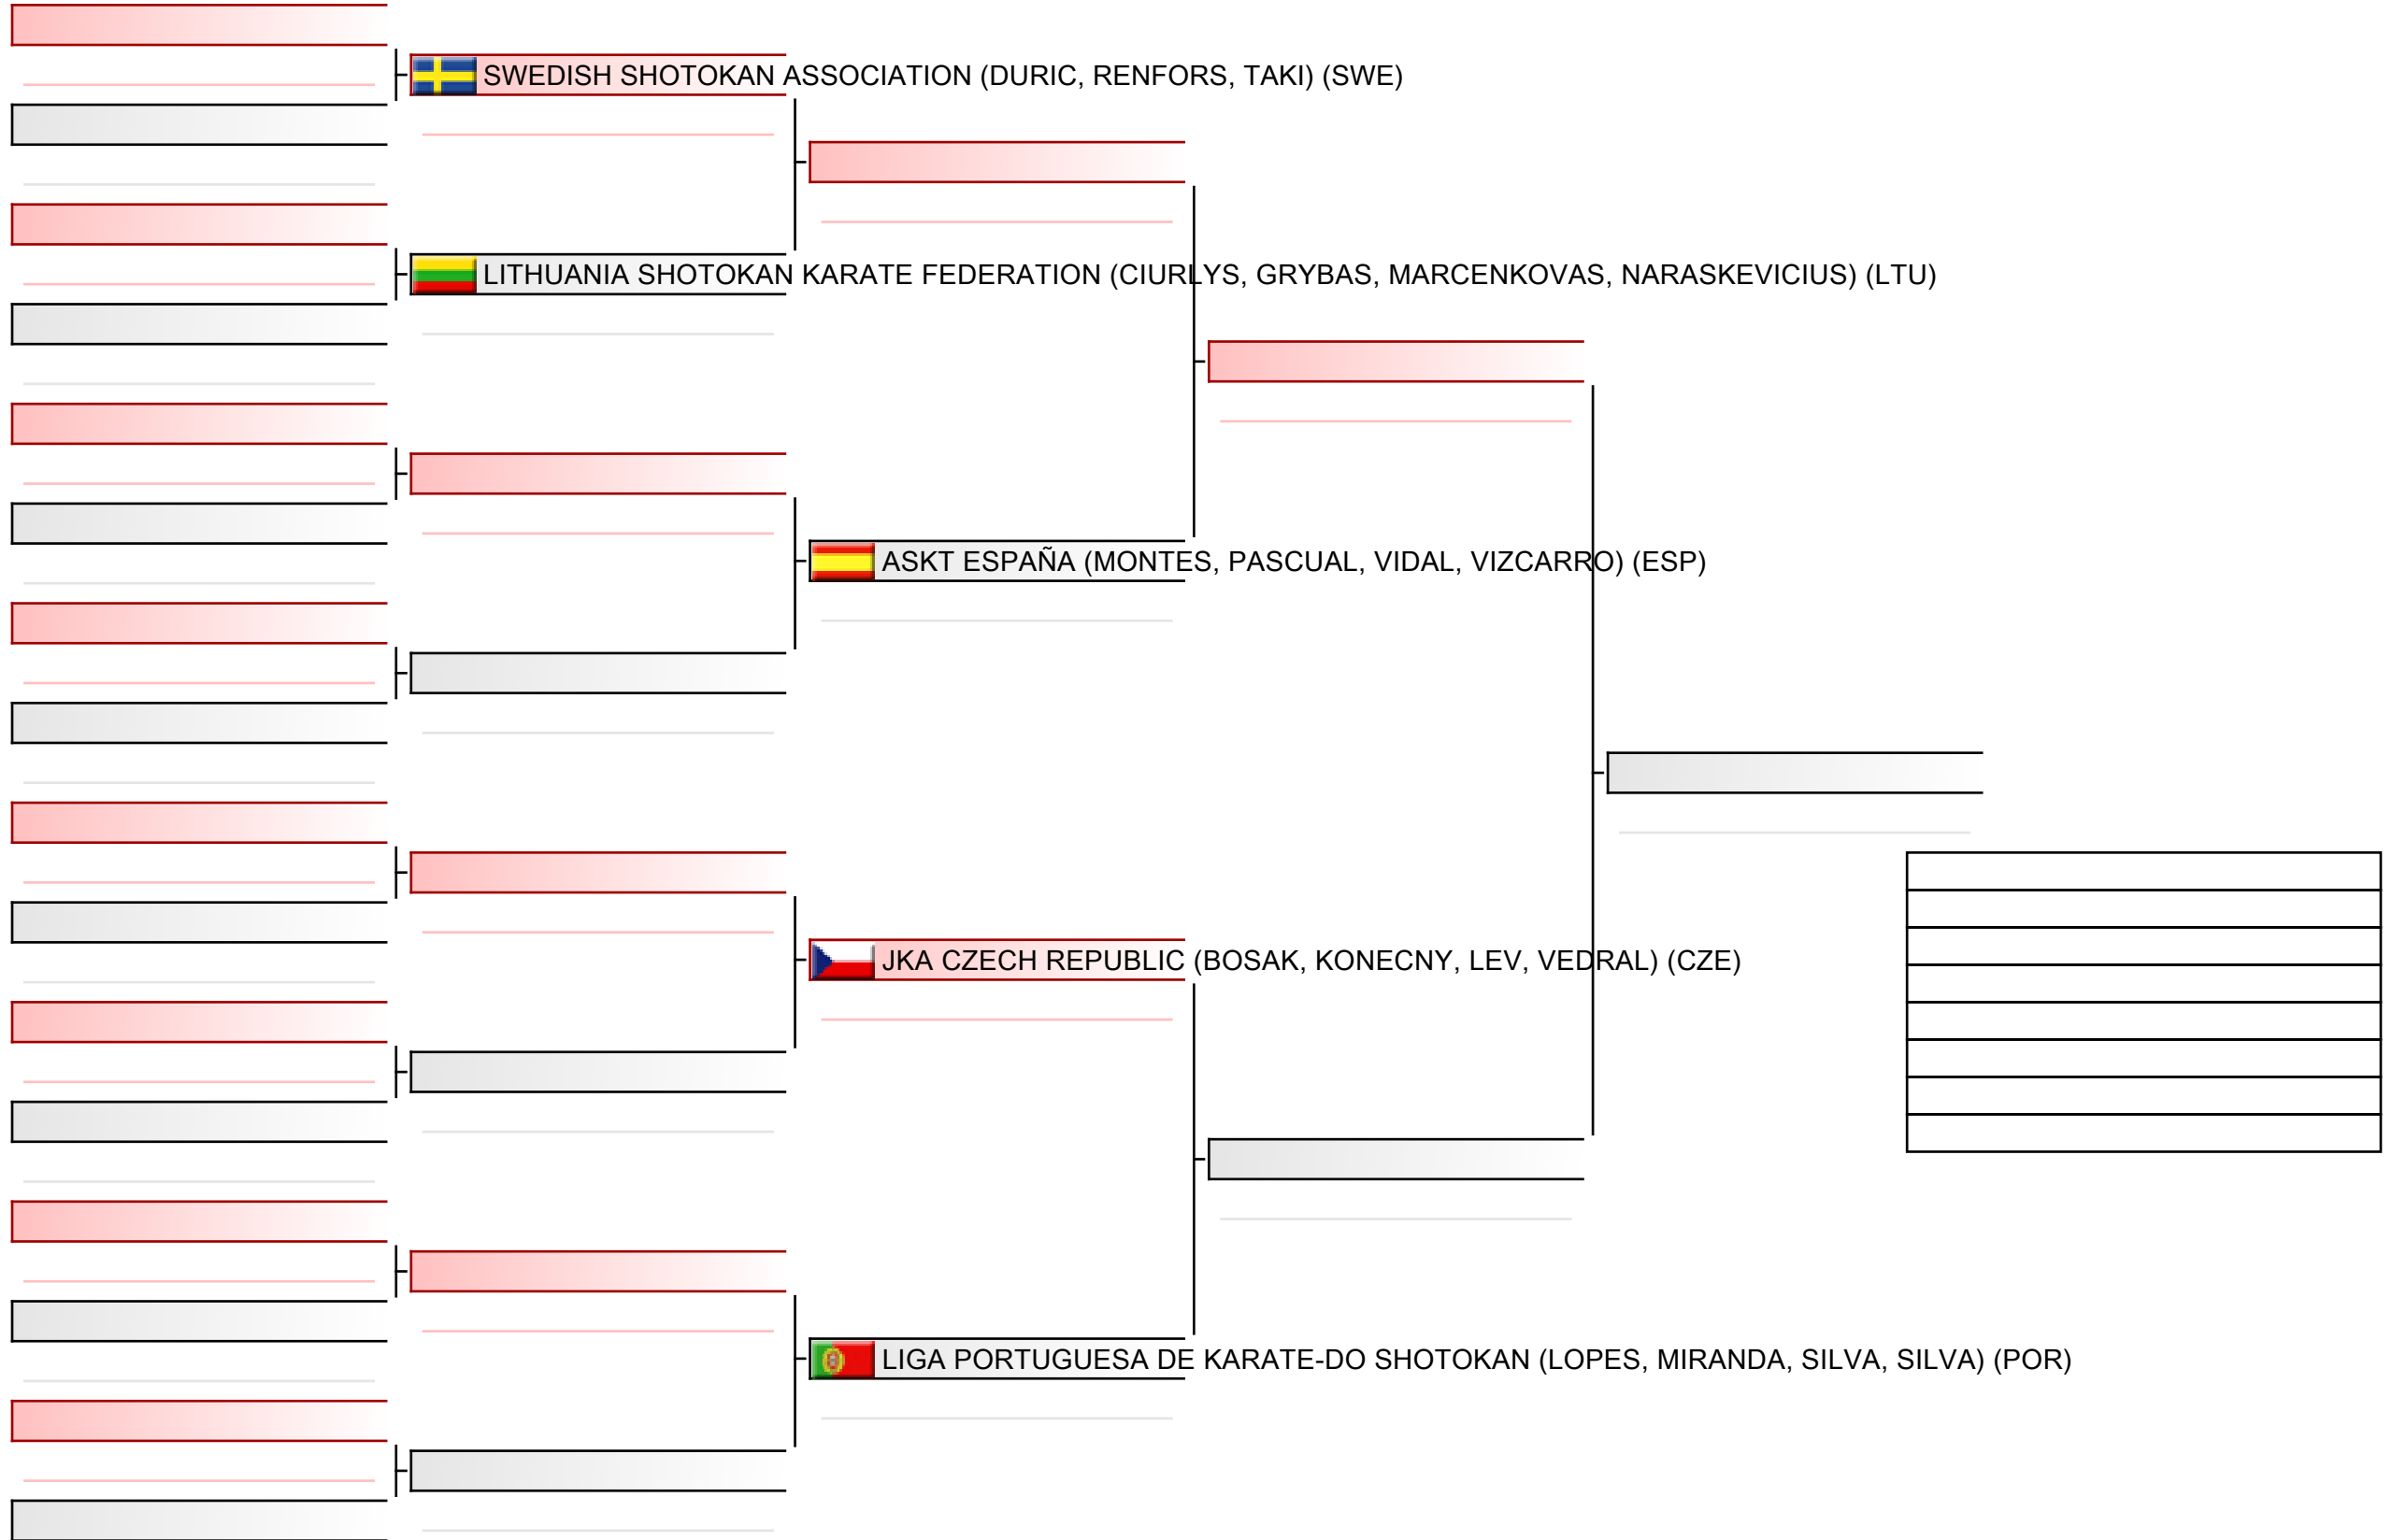

Junior men team kumite

WSKA World Shotokan Karate-do Championships 2022, Kings Dock, Port of Liverpool, 16 Monarchs Quay, Liverpool L3 4FP, Vereinigtes Königreich, ENG

Tatami
3 13:20

Pool
1/2