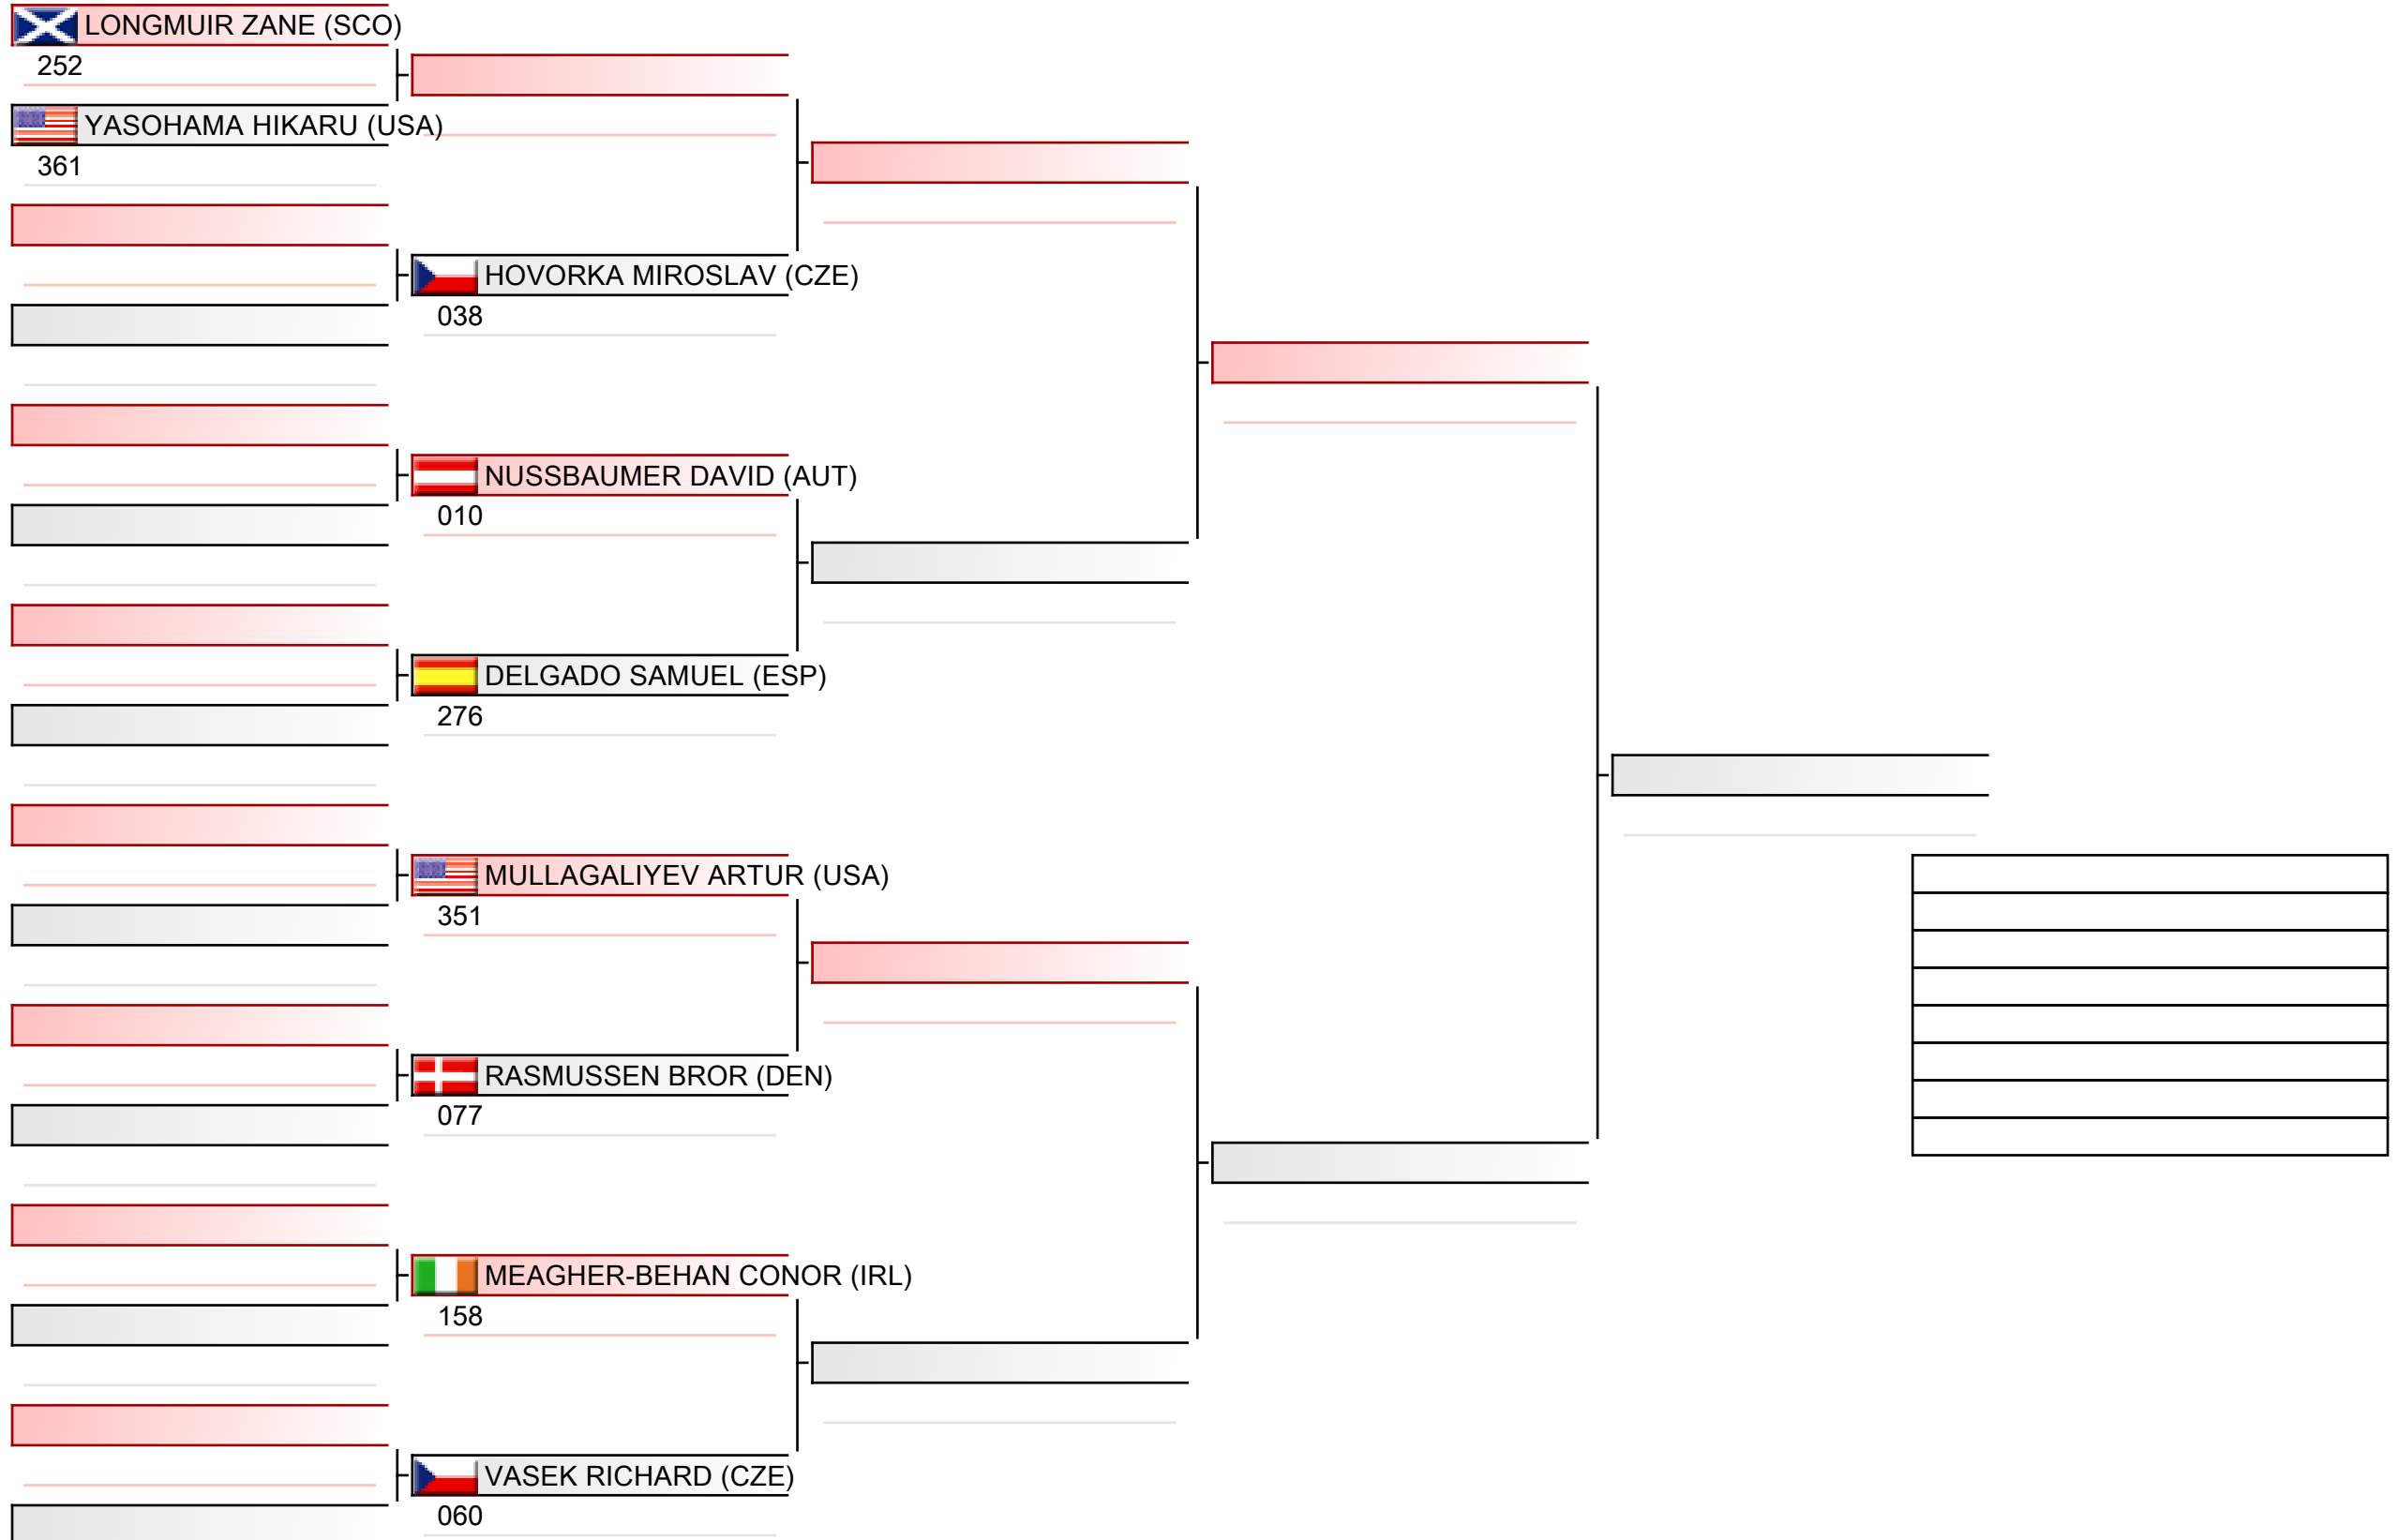

Youth men individual kata

WSKA World Shotokan Karate-do Championships 2022, Kings Dock, Port of Liverpool, 16 Monarchs Quay, Liverpool L3 4FP, Vereinigtes Königreich, ENG

Tatami
2 10:30

Pool
1/2