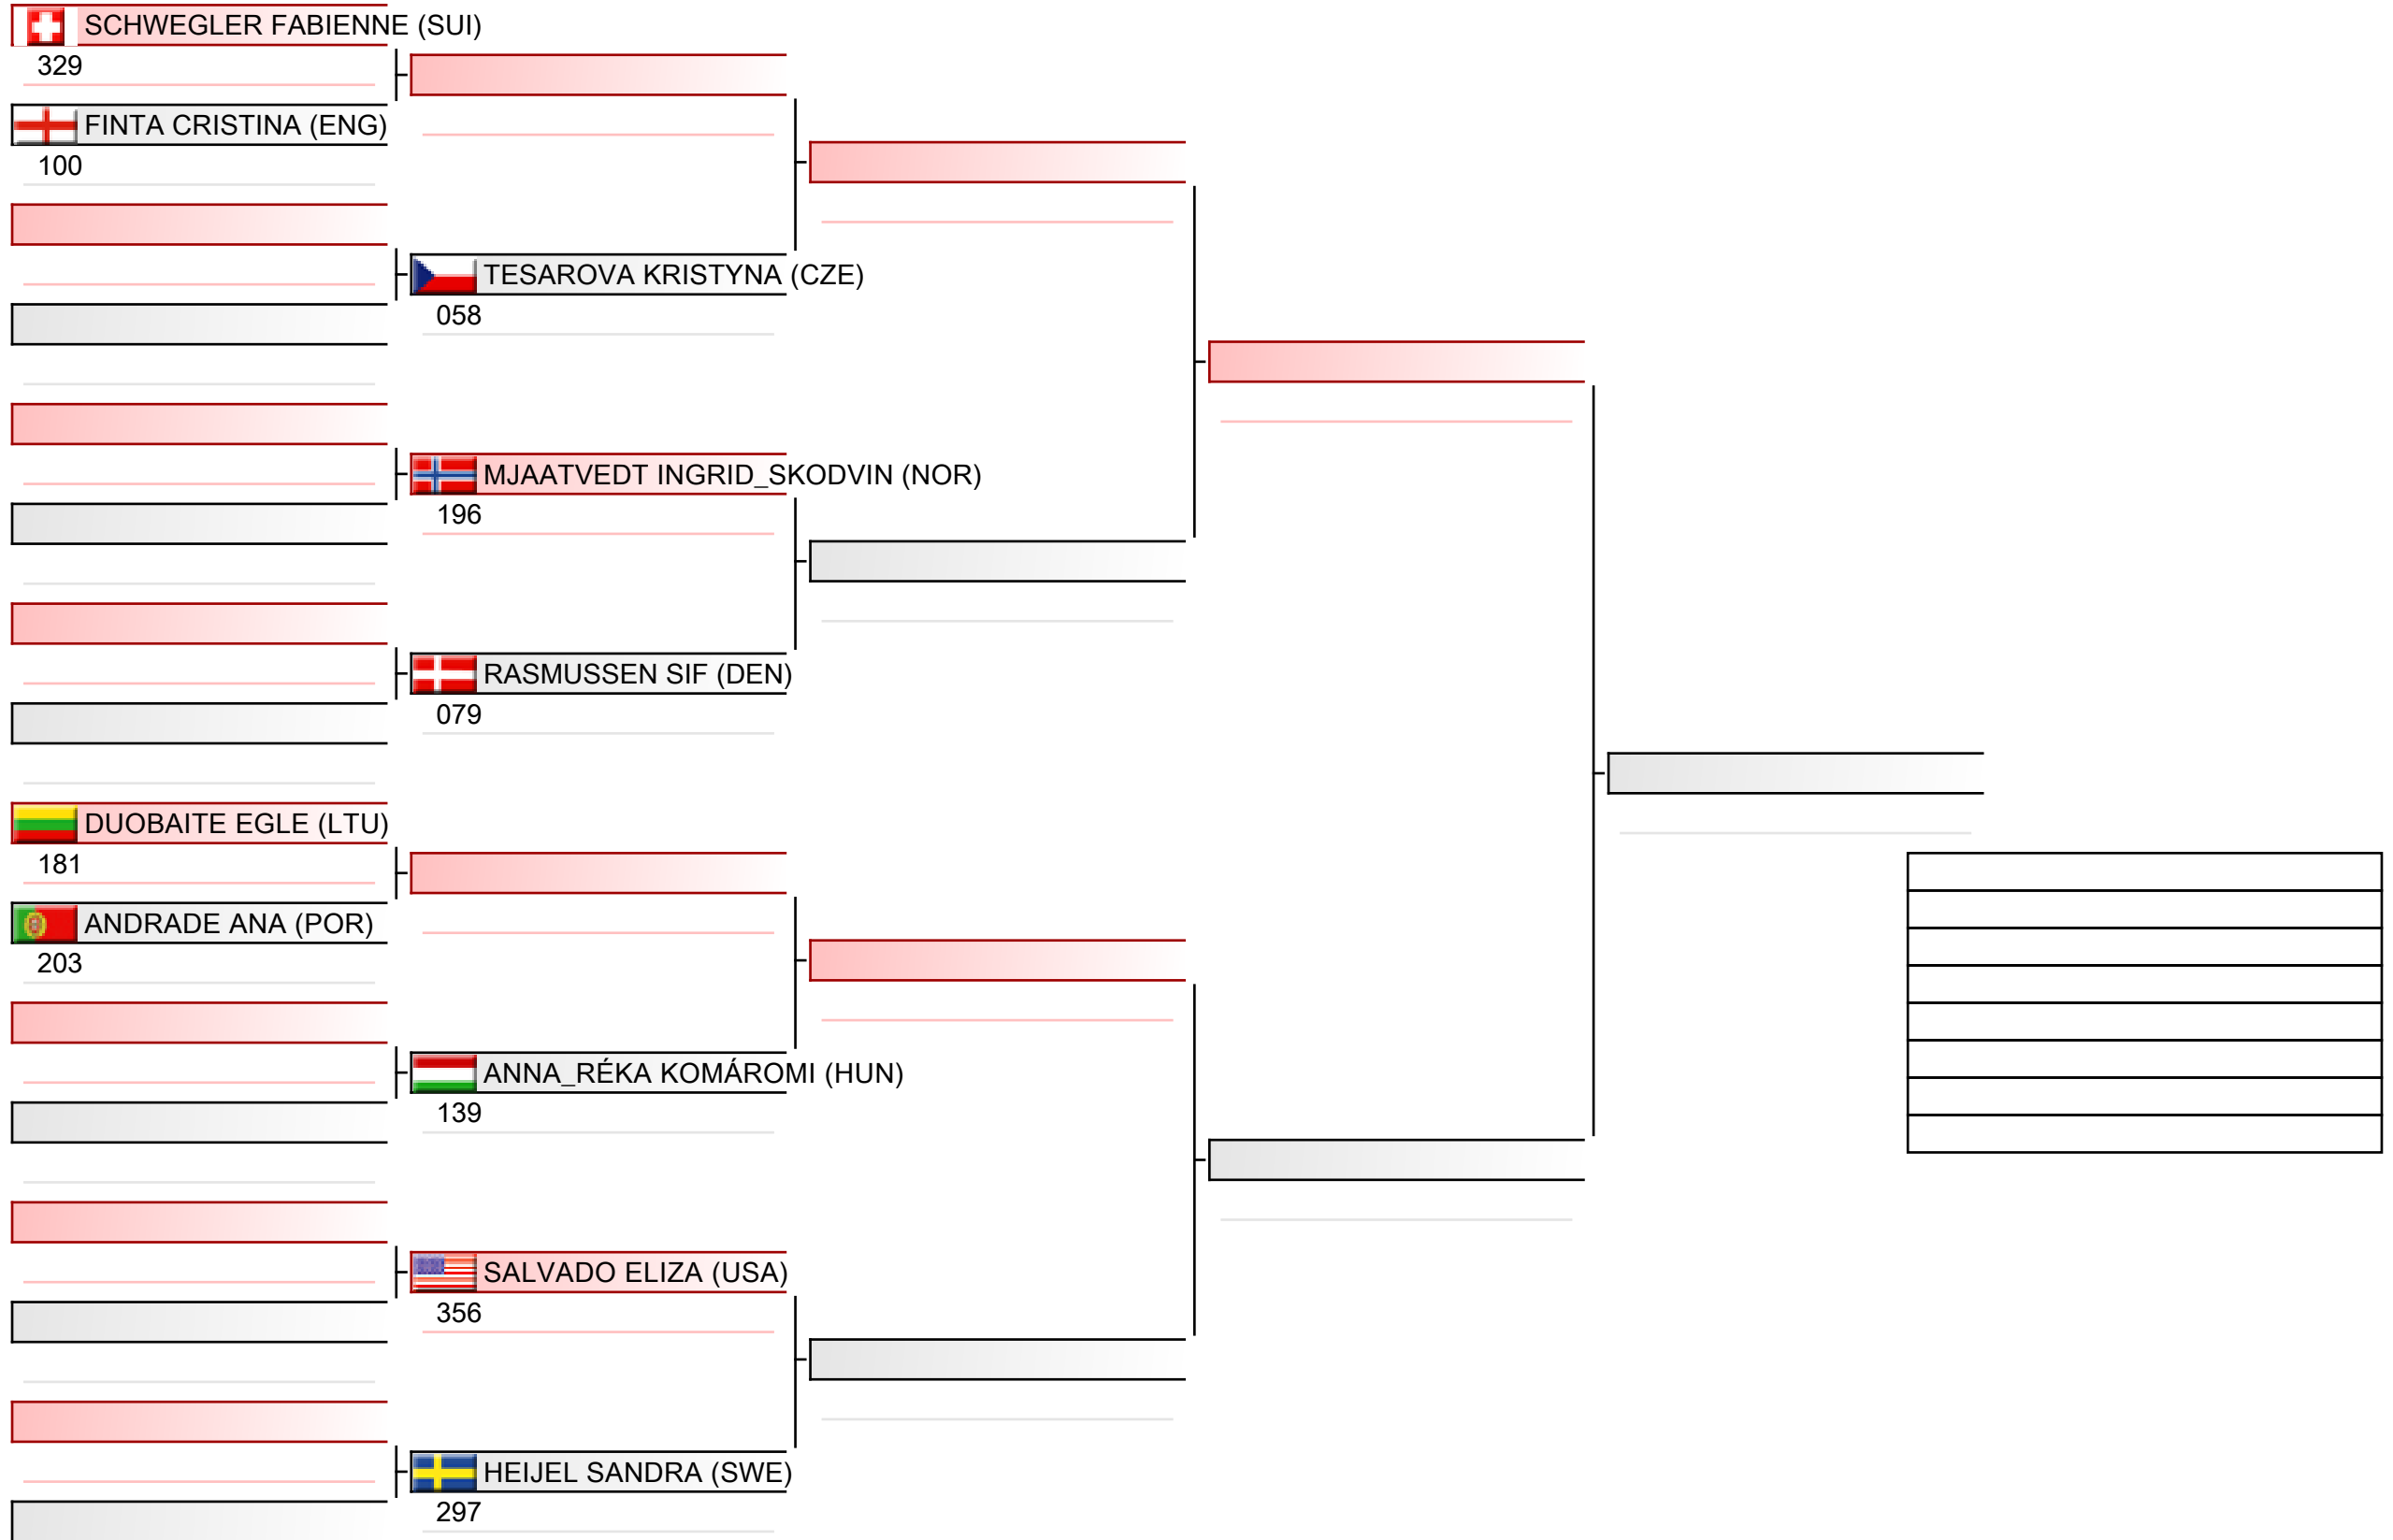

Pool
1/4

Senior ladies individual kata

WSKA World Shotokan Karate-do Championships 2022, Kings Dock, Port of Liverpool, 16 Monarchs Quay, Liverpool L3 4FP, Vereinigtes Königreich, ENG

Tatami
5 10:15

Pool
2/4