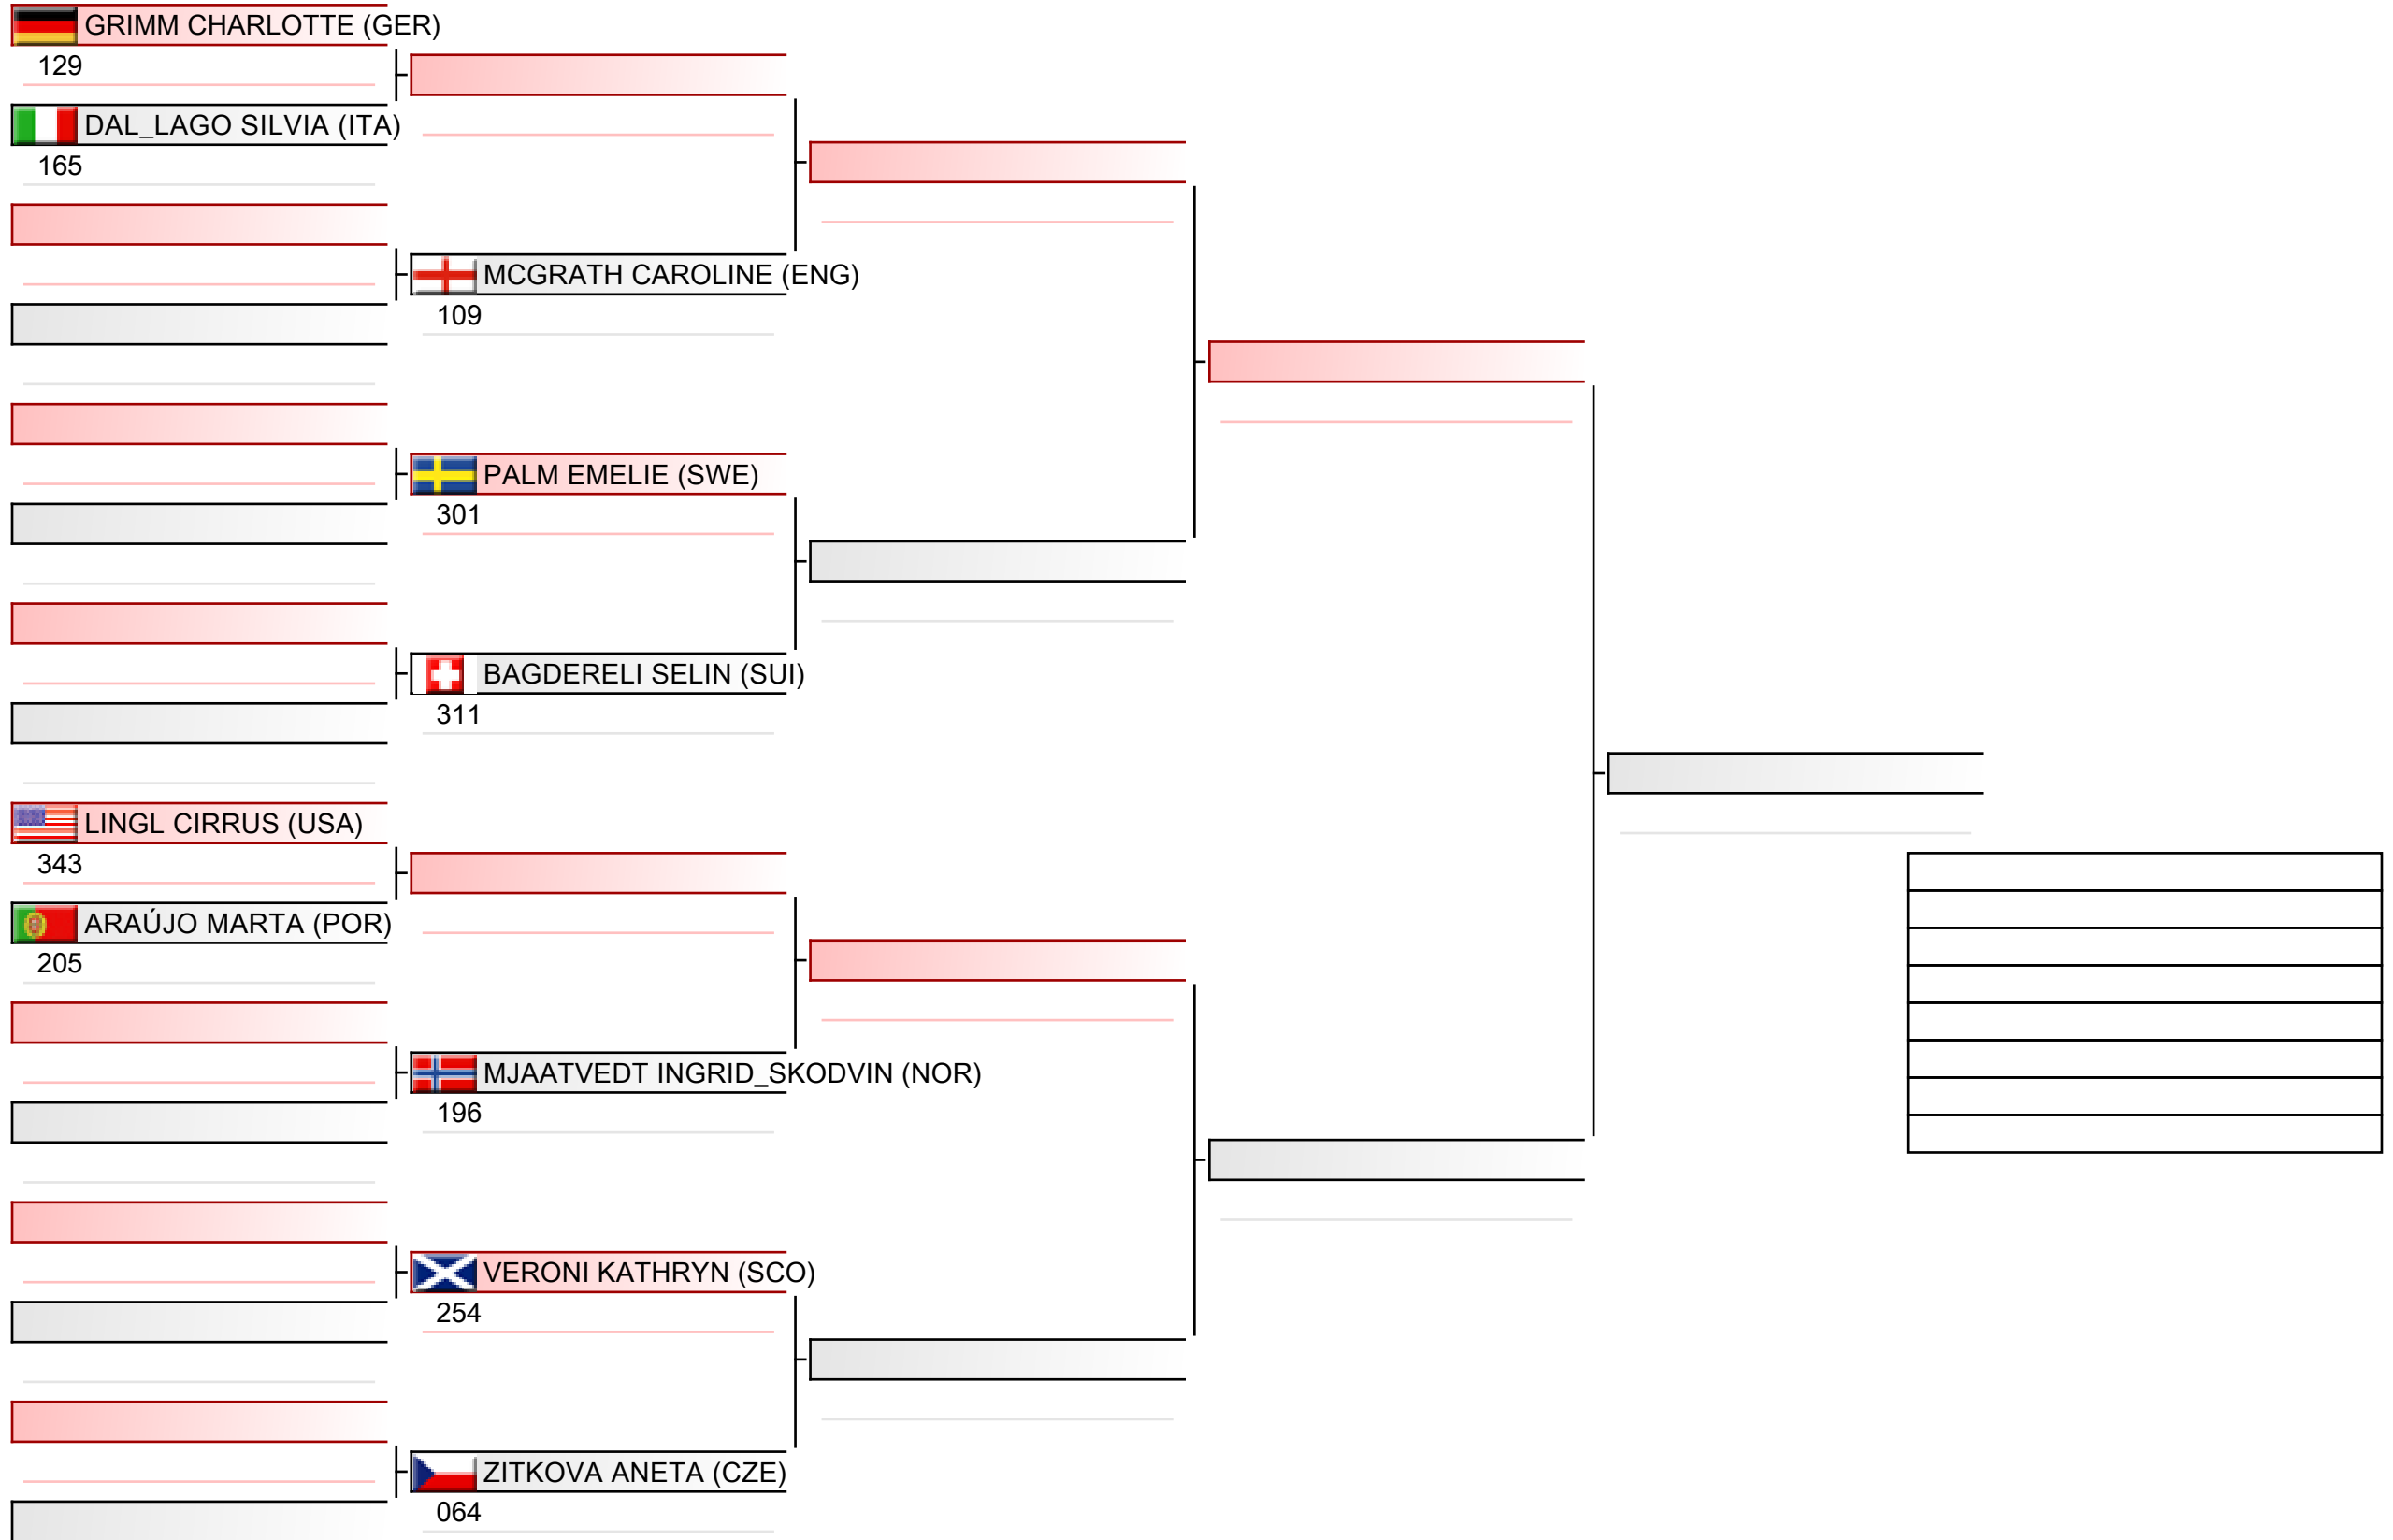

Senior ladies individual kumite

WSKA World Shotokan Karate-do Championships 2022, Kings Dock, Port of Liverpool, 16 Monarchs Quay, Liverpool L3 4FP, Vereinigtes Königreich, ENG

Tatami
2 12:05

Pool
2/4