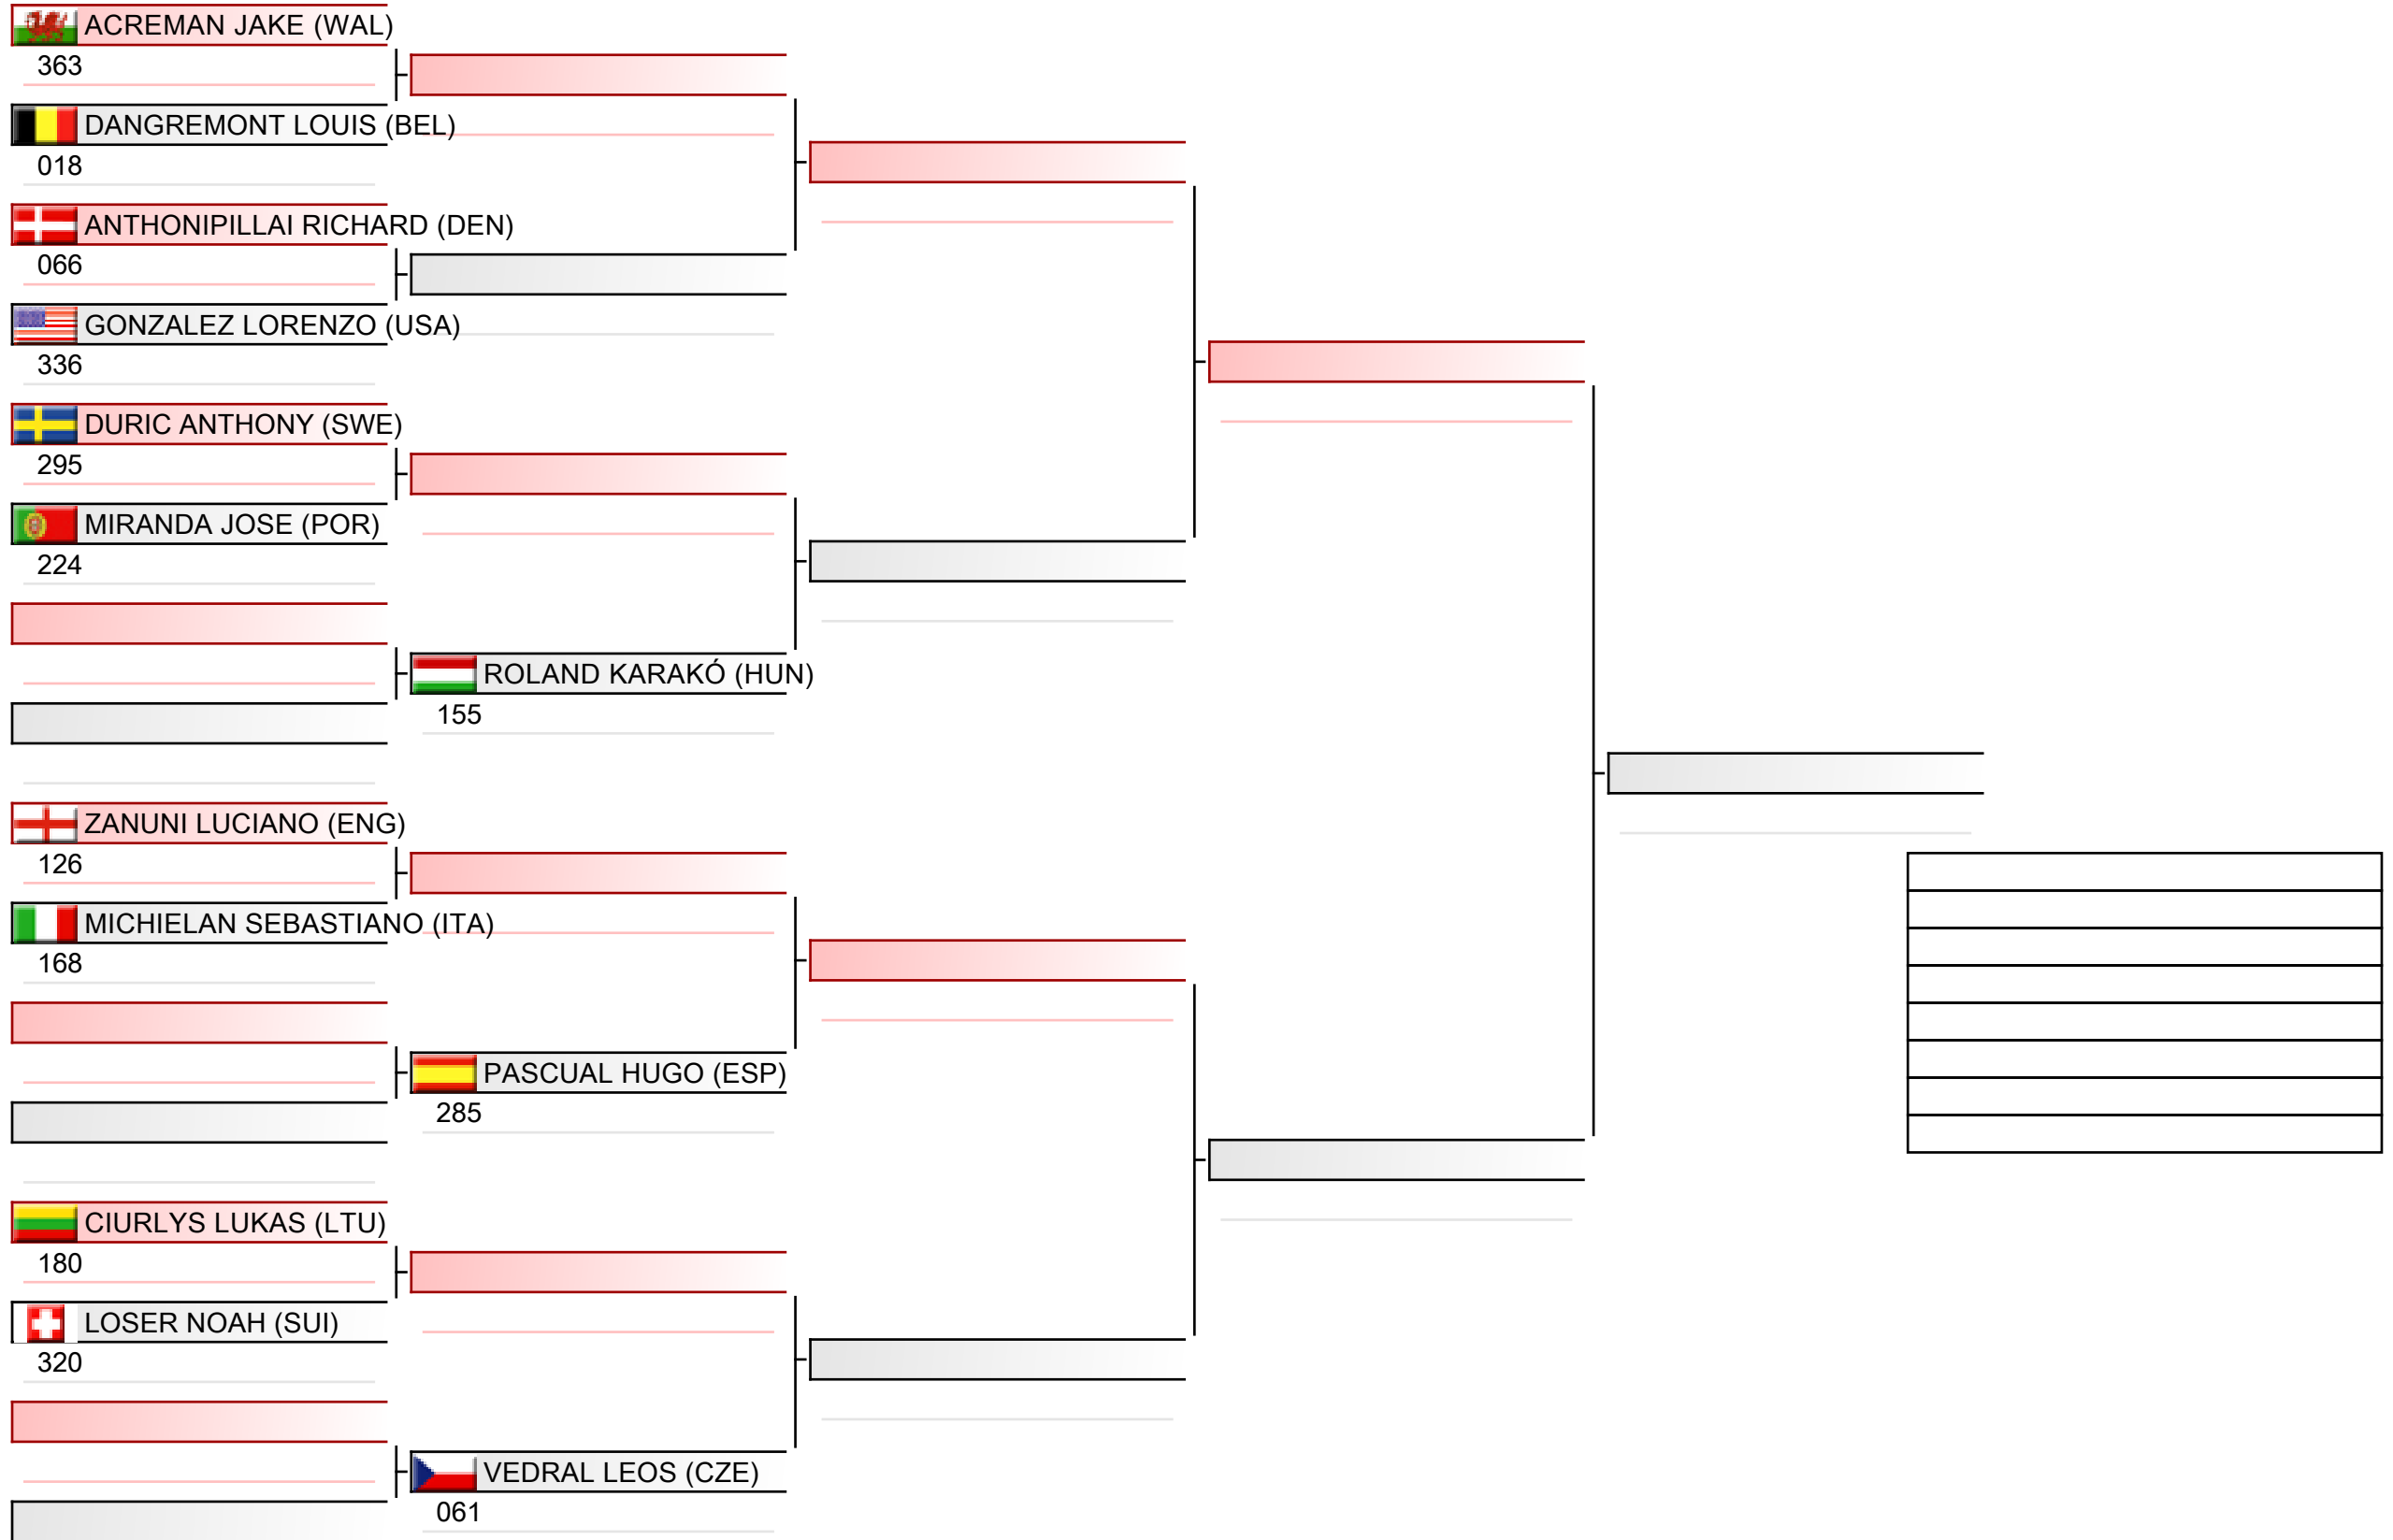

Junior men individual kumite

WSKA World Shotokan Karate-do Championships 2022, Kings Dock, Port of Liverpool, 16 Monarchs Quay, Liverpool L3 4FP, Vereinigtes Königreich, ENG

Tatami
4 11:55

Pool
4/4