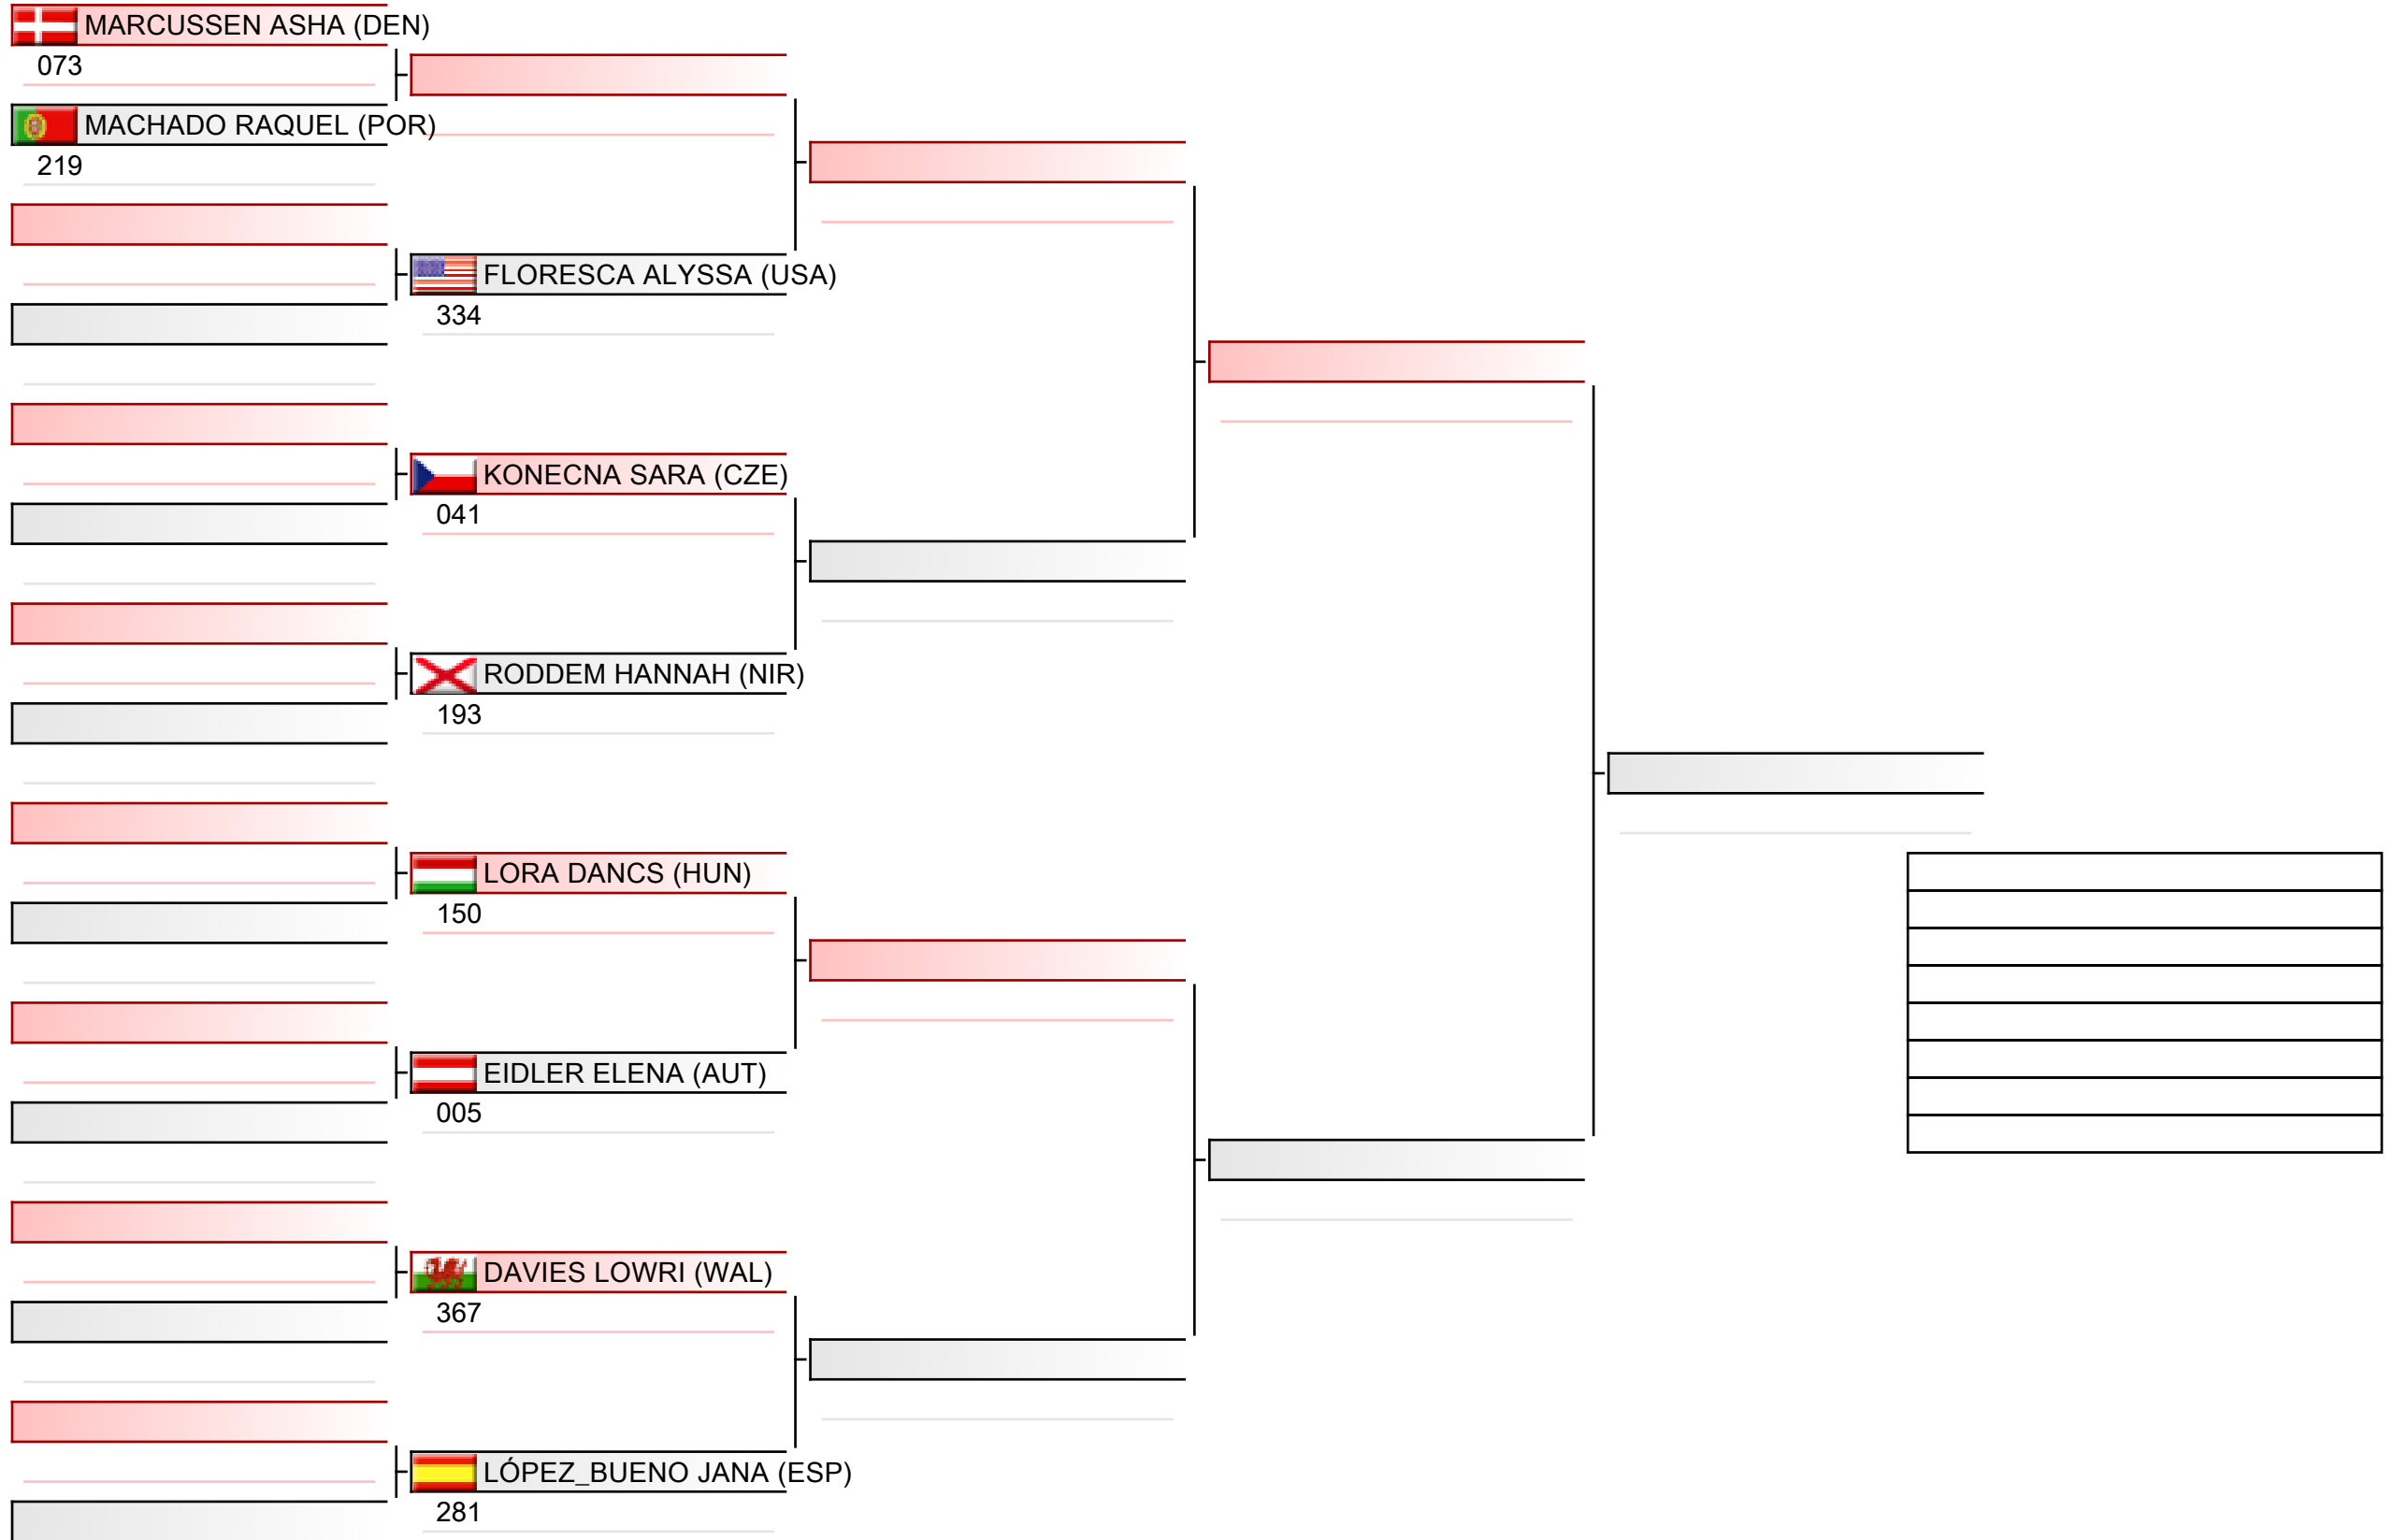

Cadet ladies individual kata

WSKA World Shotokan Karate-do Championships 2022, Kings Dock, Port of Liverpool, 16 Monarchs Quay, Liverpool L3 4FP, Vereinigtes Königreich, ENG

Tatami
2 09:45

Pool
2/4