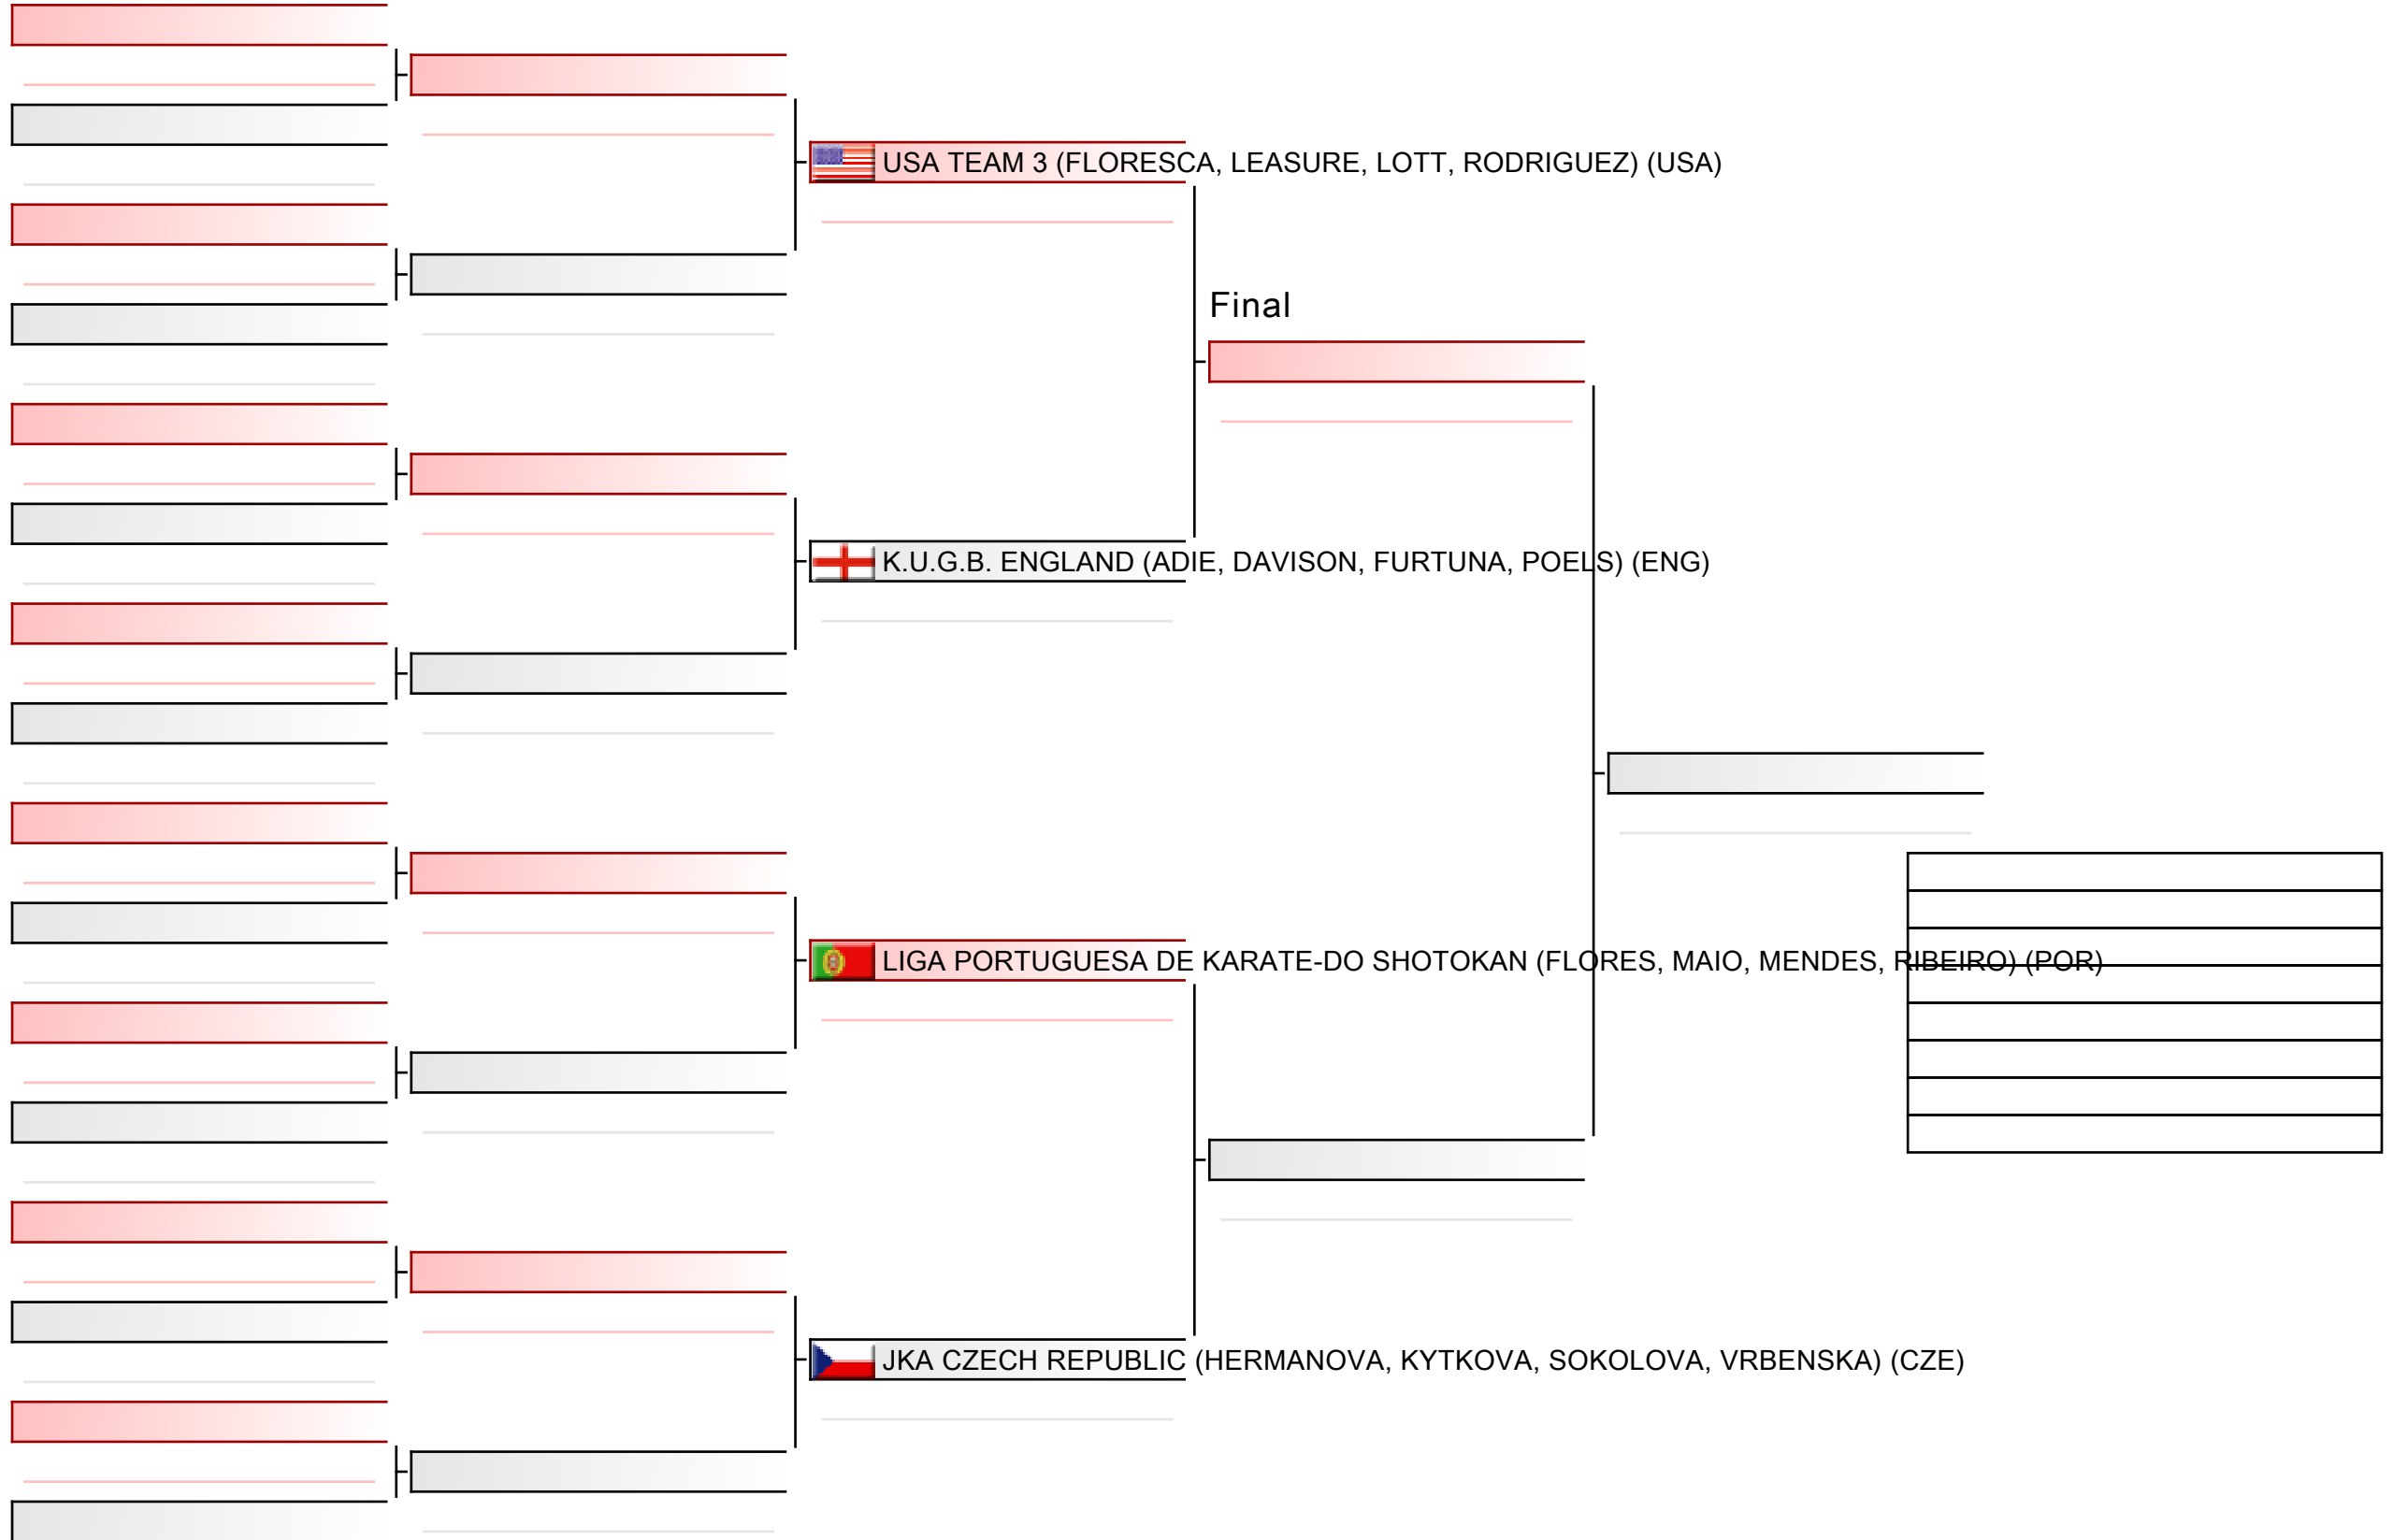

Cadet ladies team kumite

WSKA World Shotokan Karate-do Championships 2022, Kings Dock, Port of Liverpool, 16 Monarchs Quay, Liverpool L3 4FP, Vereinigtes Königreich, ENG

Tatami
5 14:10

Pool
1/1