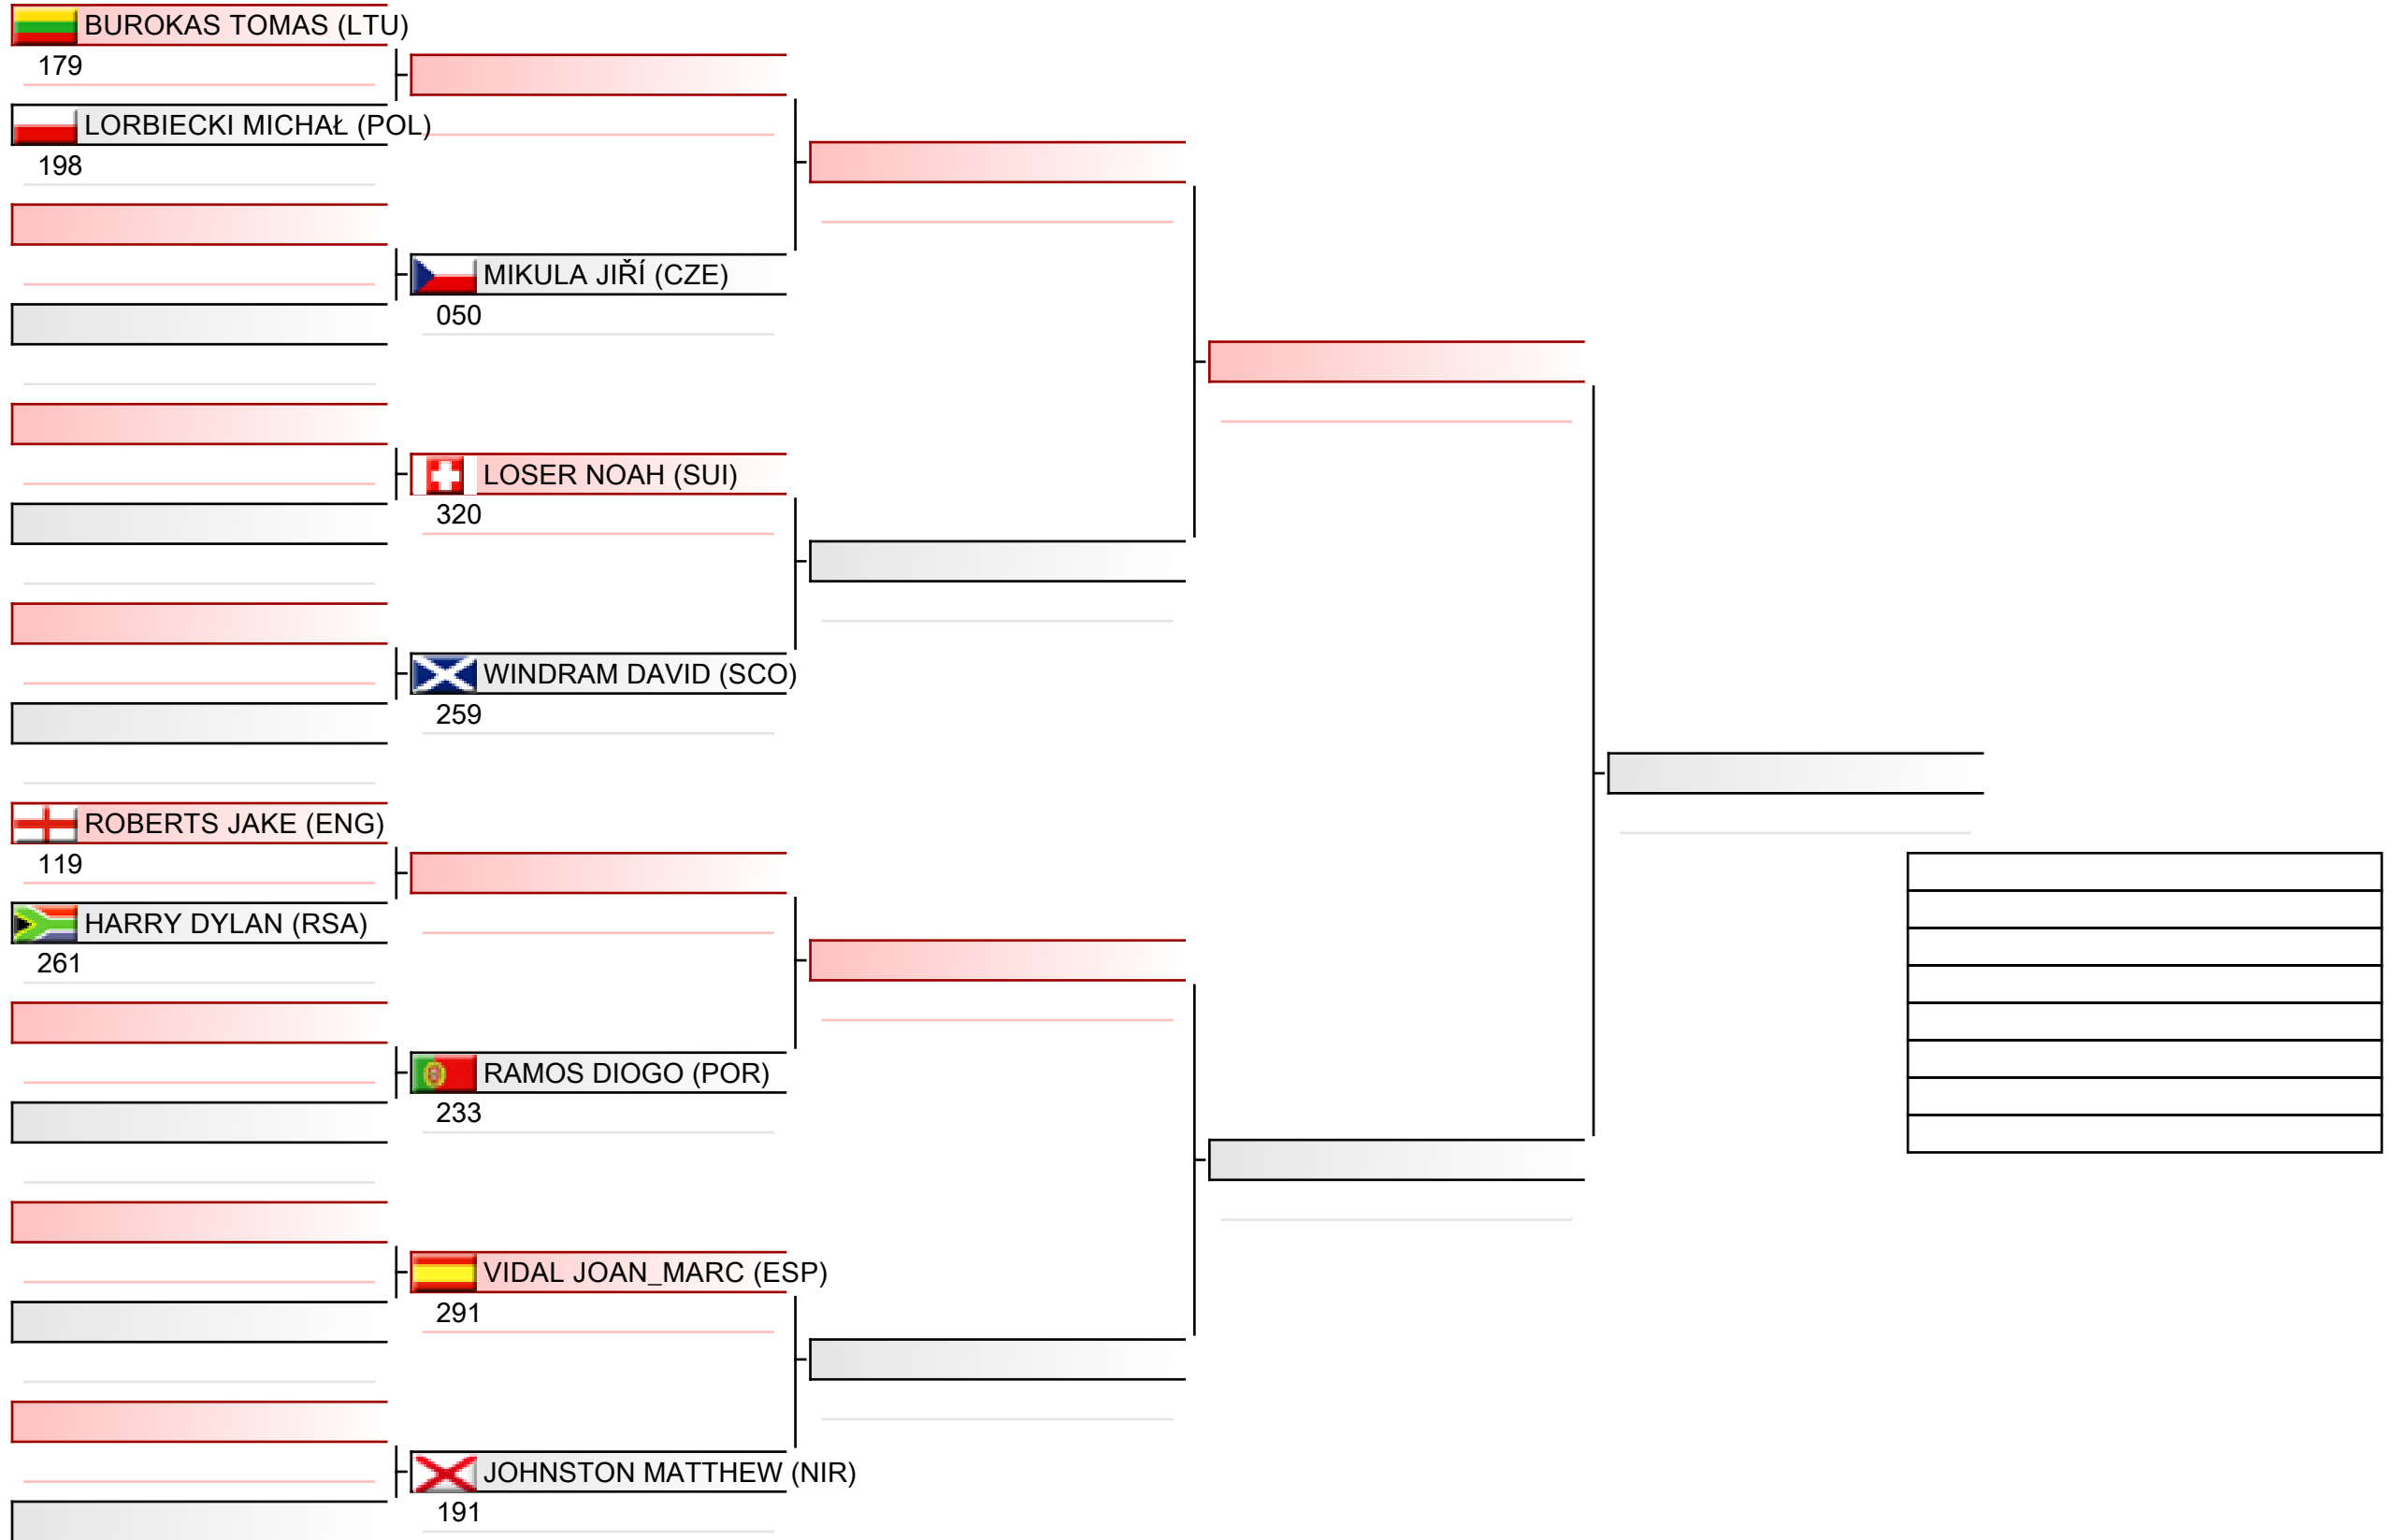

Pool
4/4

Cadet men individual kumite

WSKA World Shotokan Karate-do Championships 2022, Kings Dock, Port of Liverpool, 16 Monarchs Quay, Liverpool L3 4FP, Vereinigtes Königreich, ENG

Tatami
3 11:10

Pool
1/4