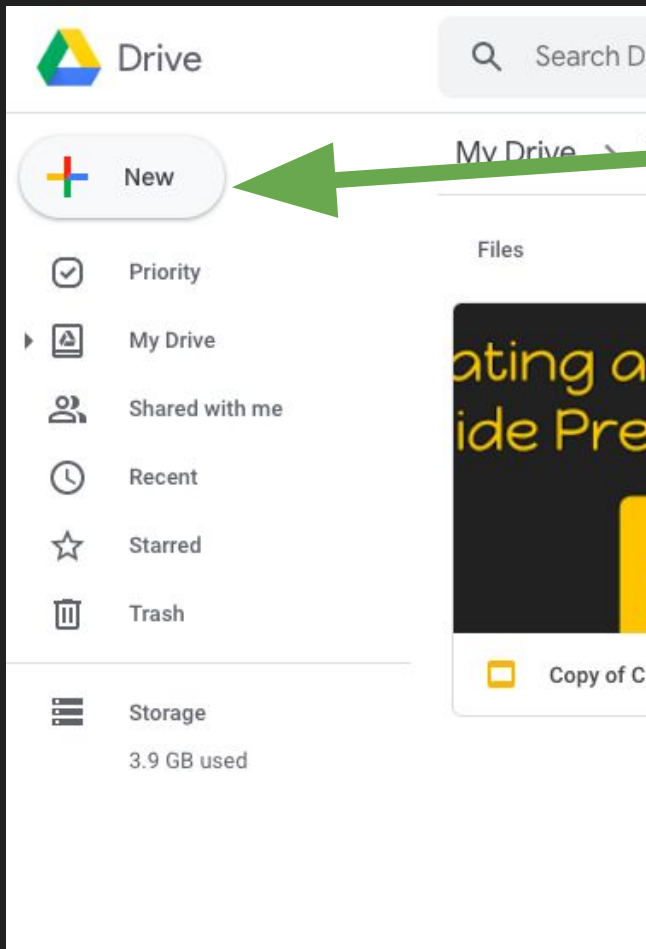

Creating a New Google Sheets

Google

Google Search

I'm Feeling Lucky

Sign into your Google Suite Account

Click on the matrix

Click on Google Sheets icon

Click on
"New"