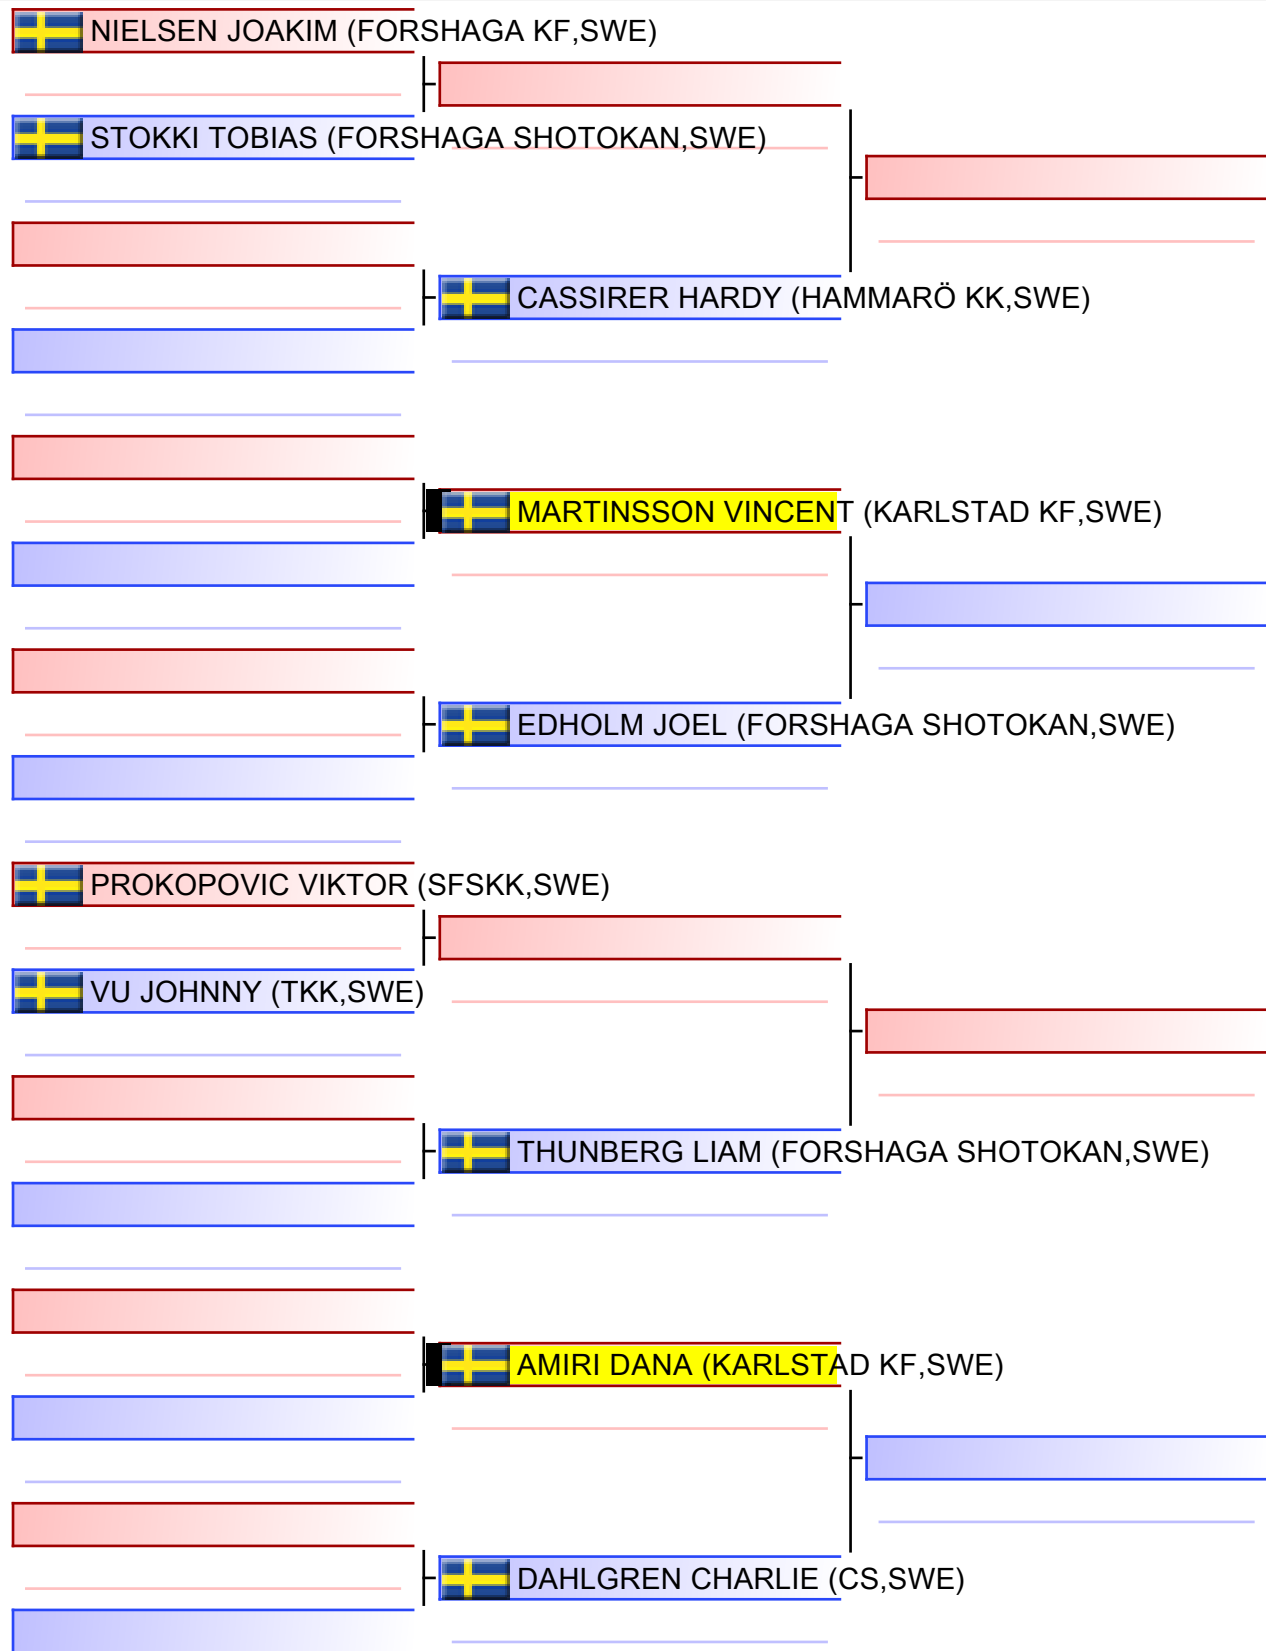

- 12  HÖGBERG ANASTASIA (SFSKK, SWE)

[Original]

Referees:				

[Original]

Referees:			

[Original]

Referees:			

[Original]