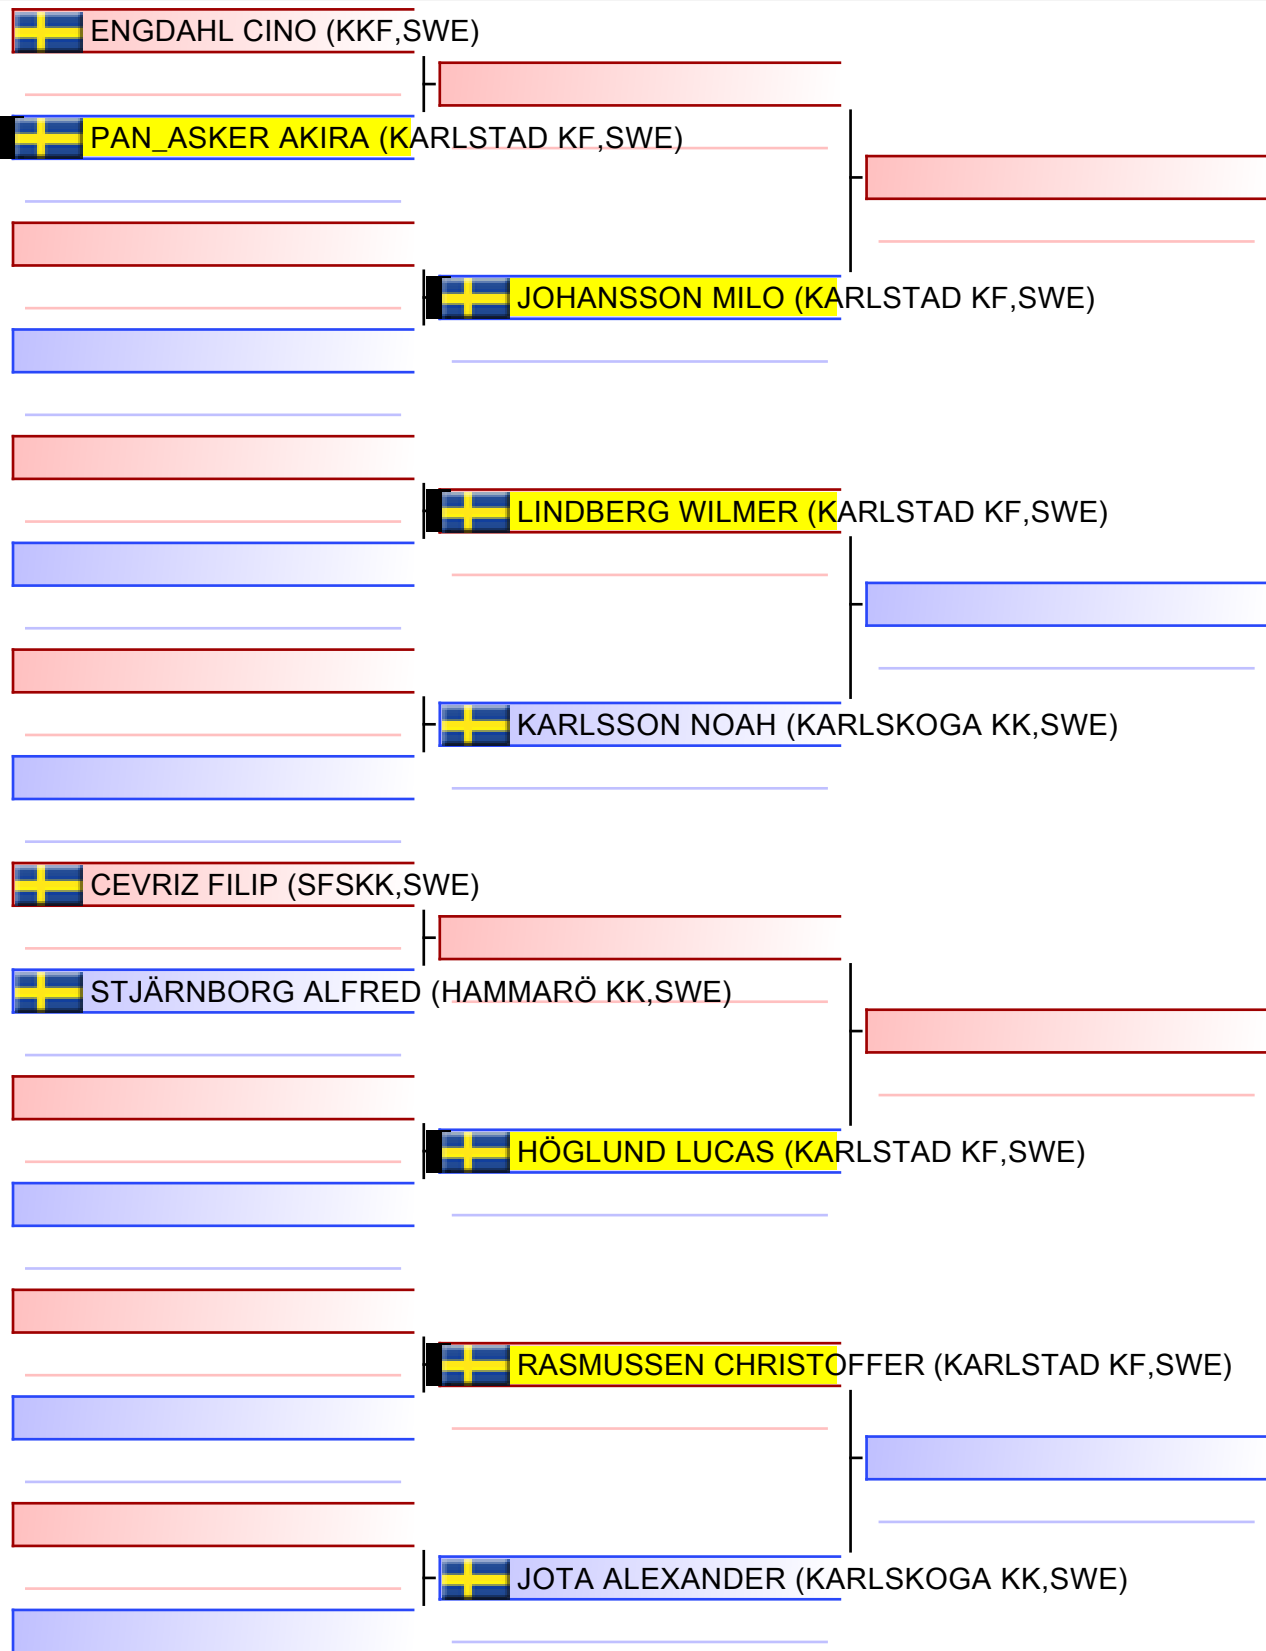

[Original]

Referees: