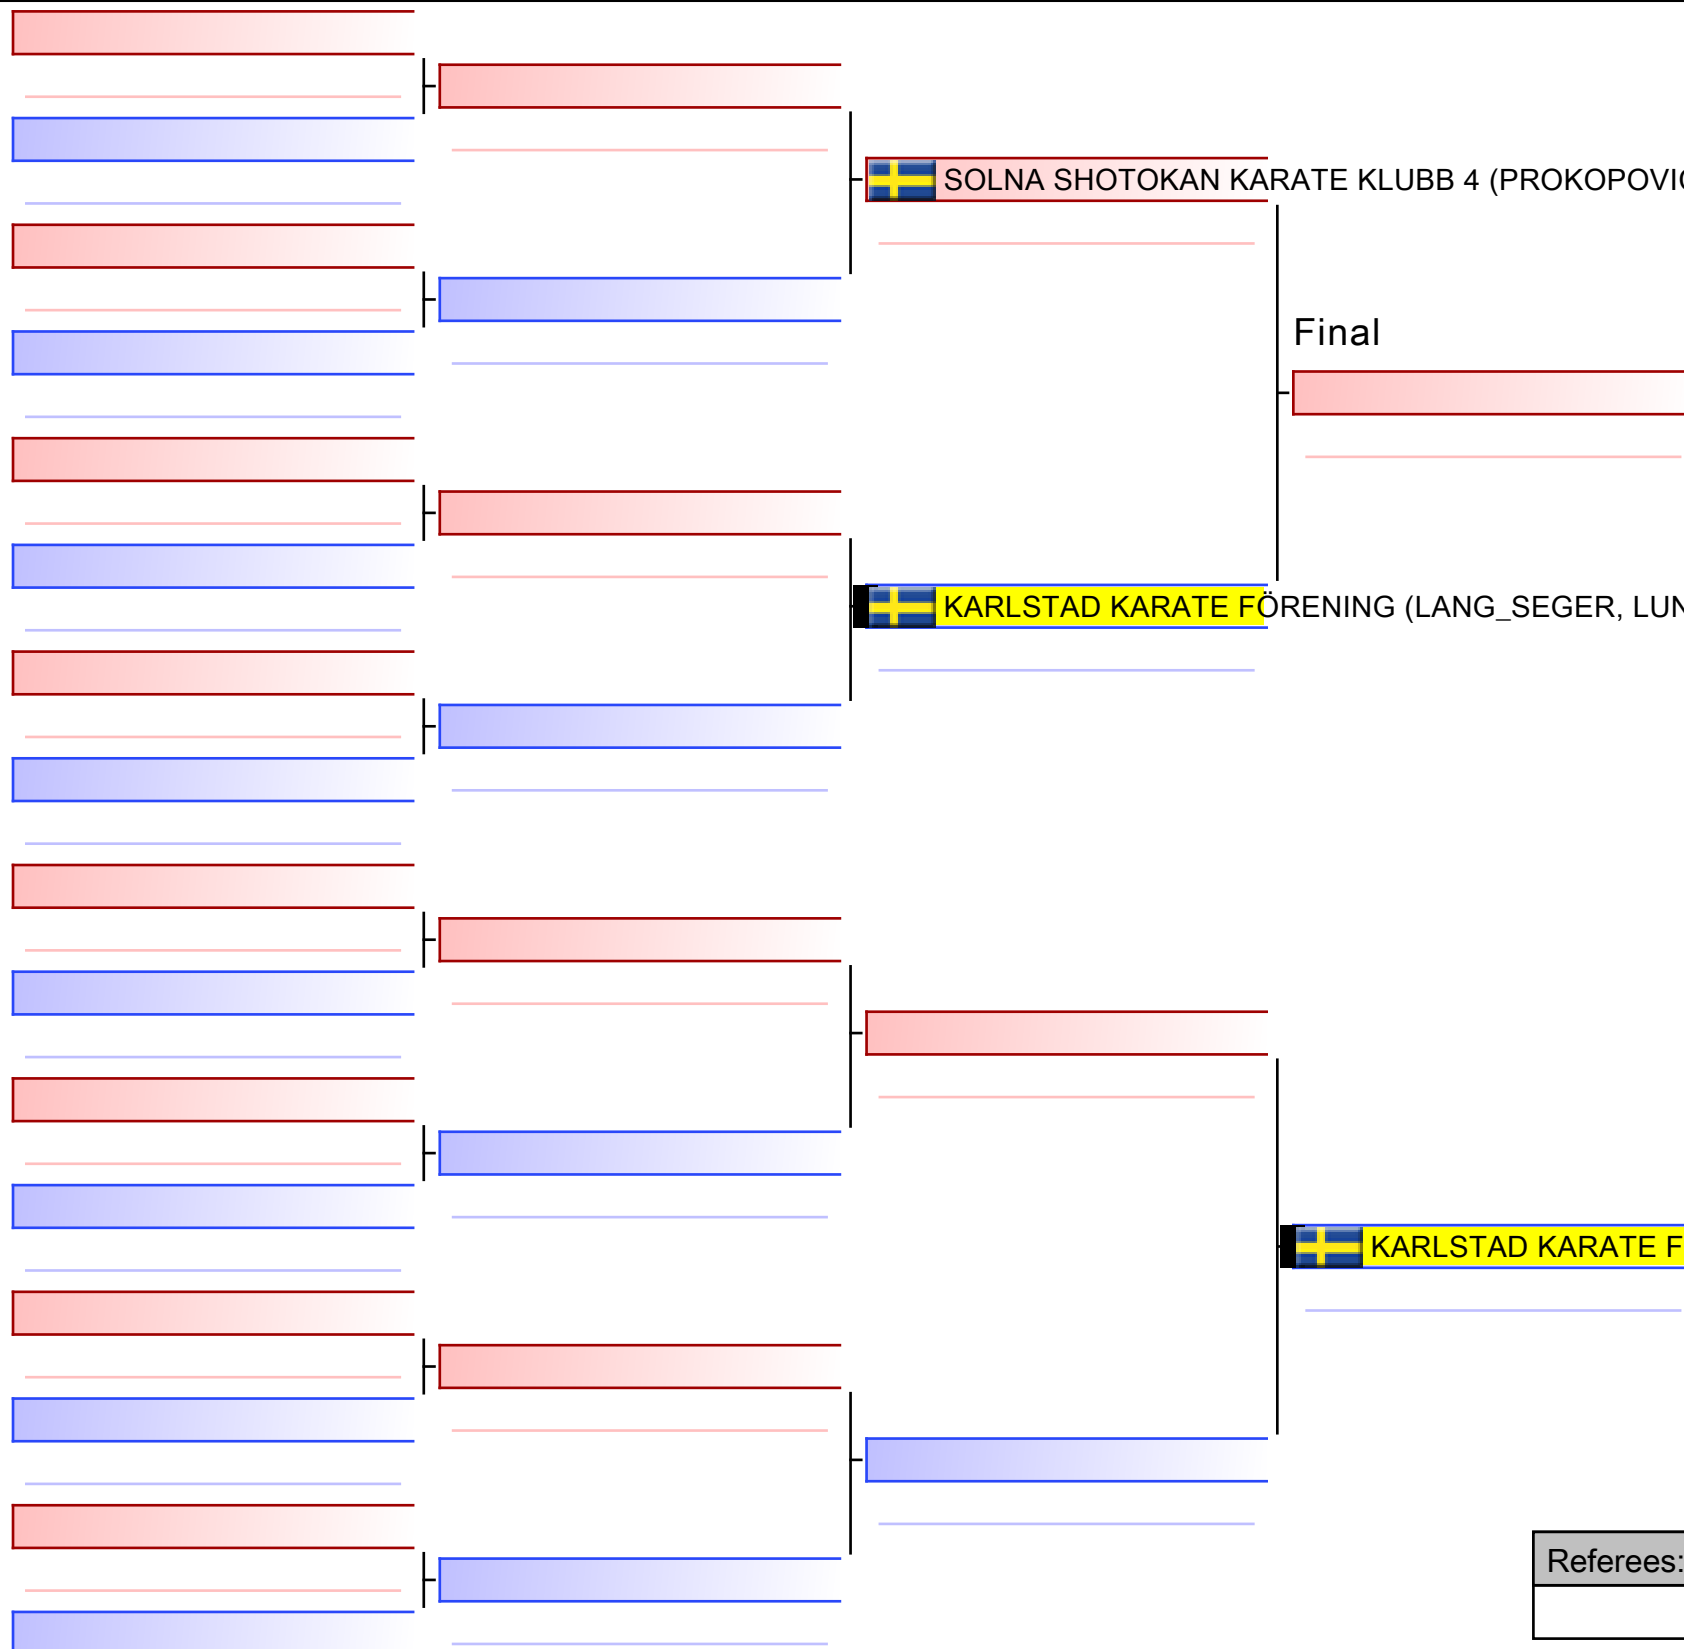

Lagkata P7-13

Heian Cup 2022, Posthornsgatan 6B 656 32 Karlstad, SWE - KARLSTAD KF,SWE

Tatami

Pool
1/1

Final

[Original]

Referees: