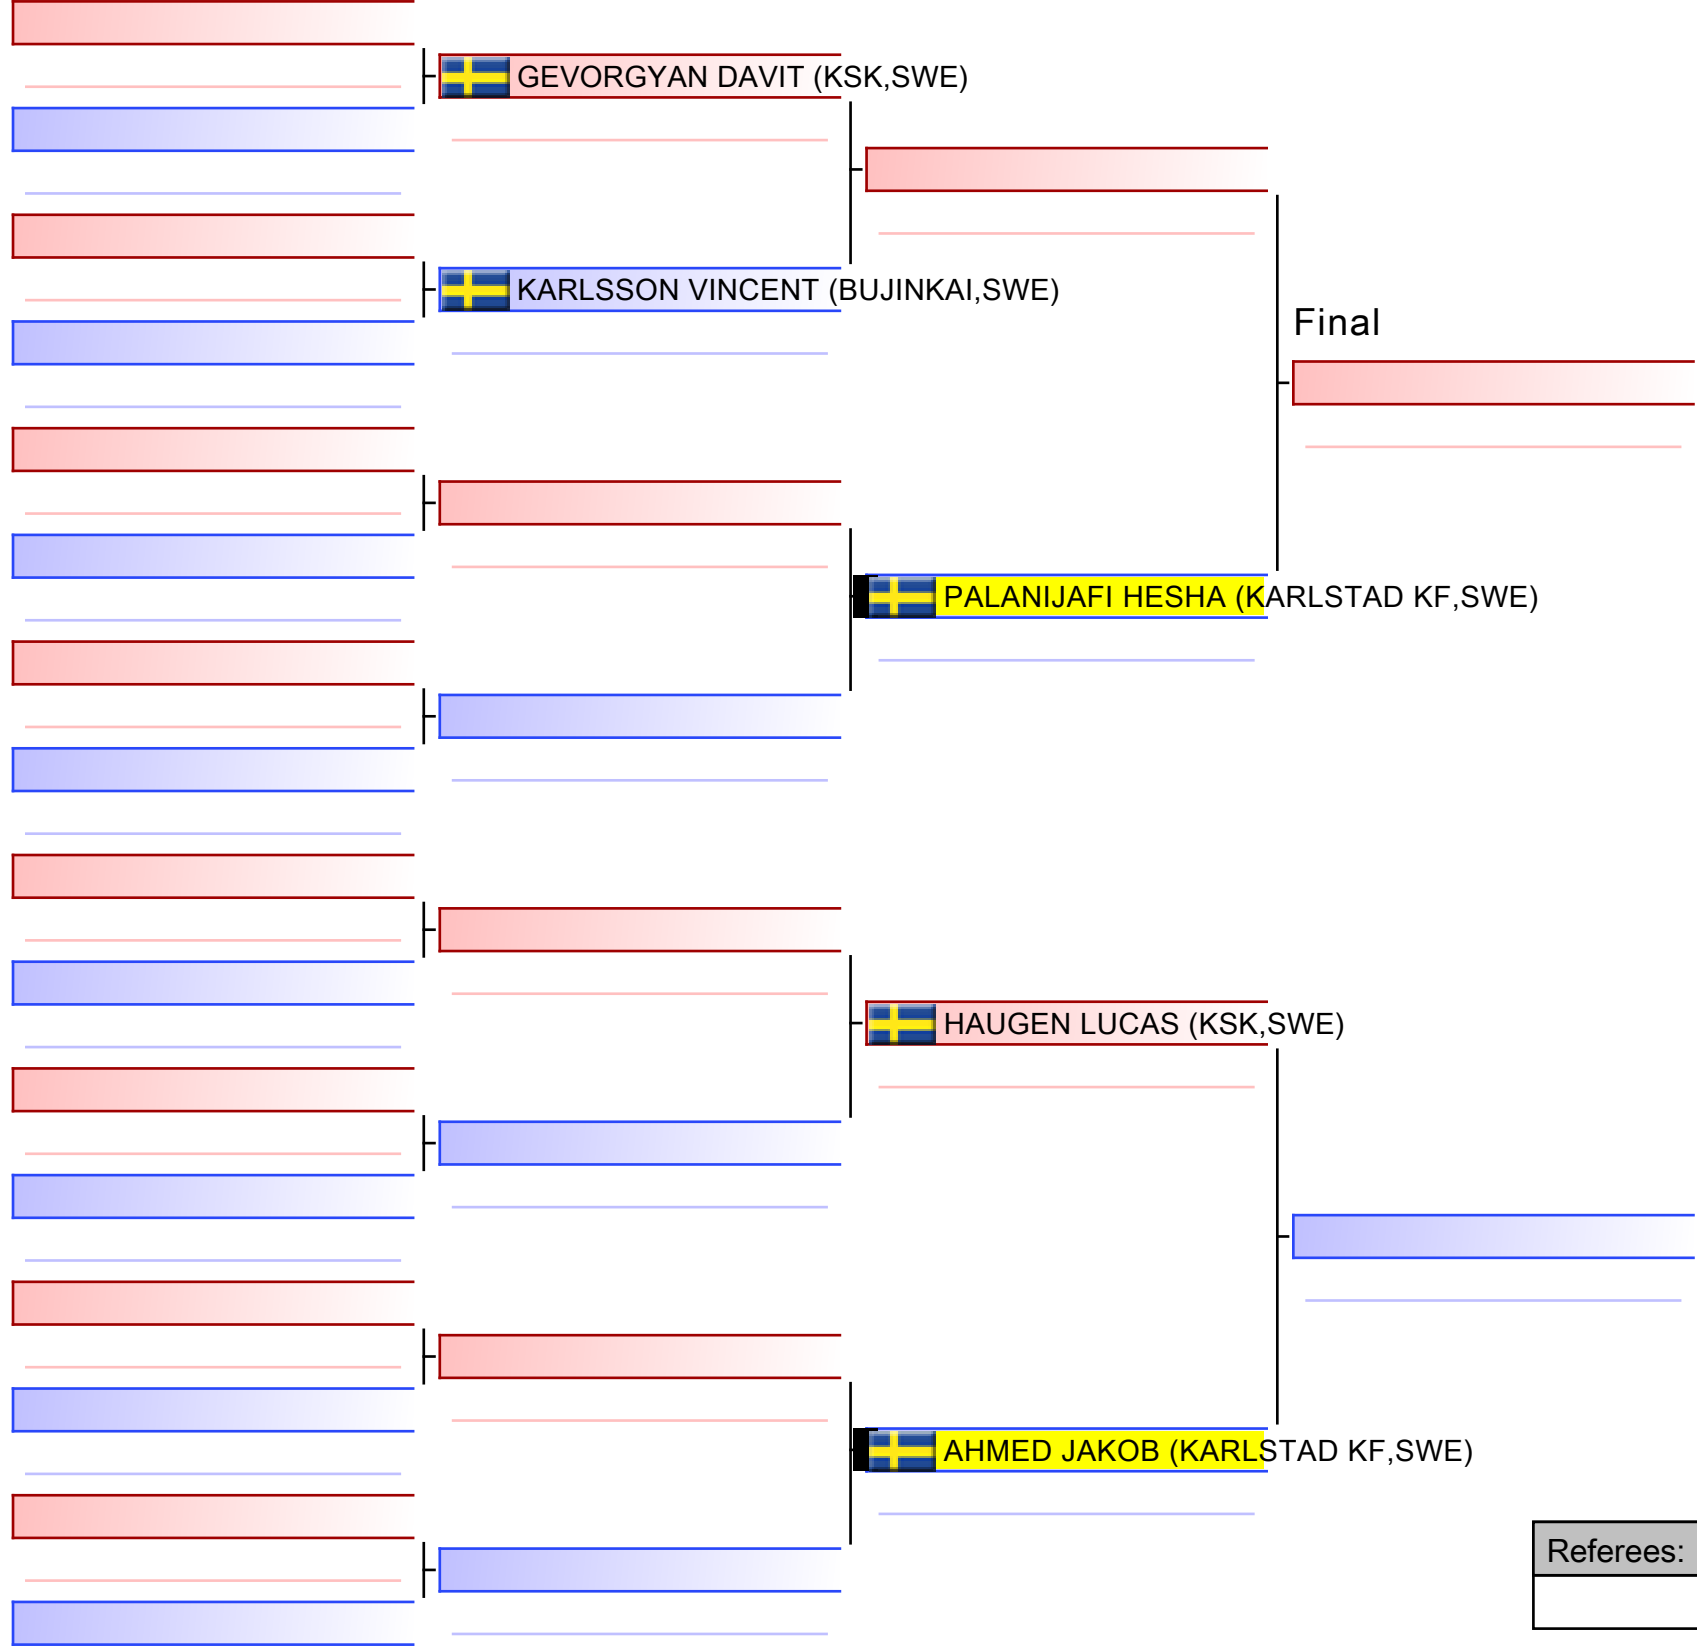

[Original]

Referees: