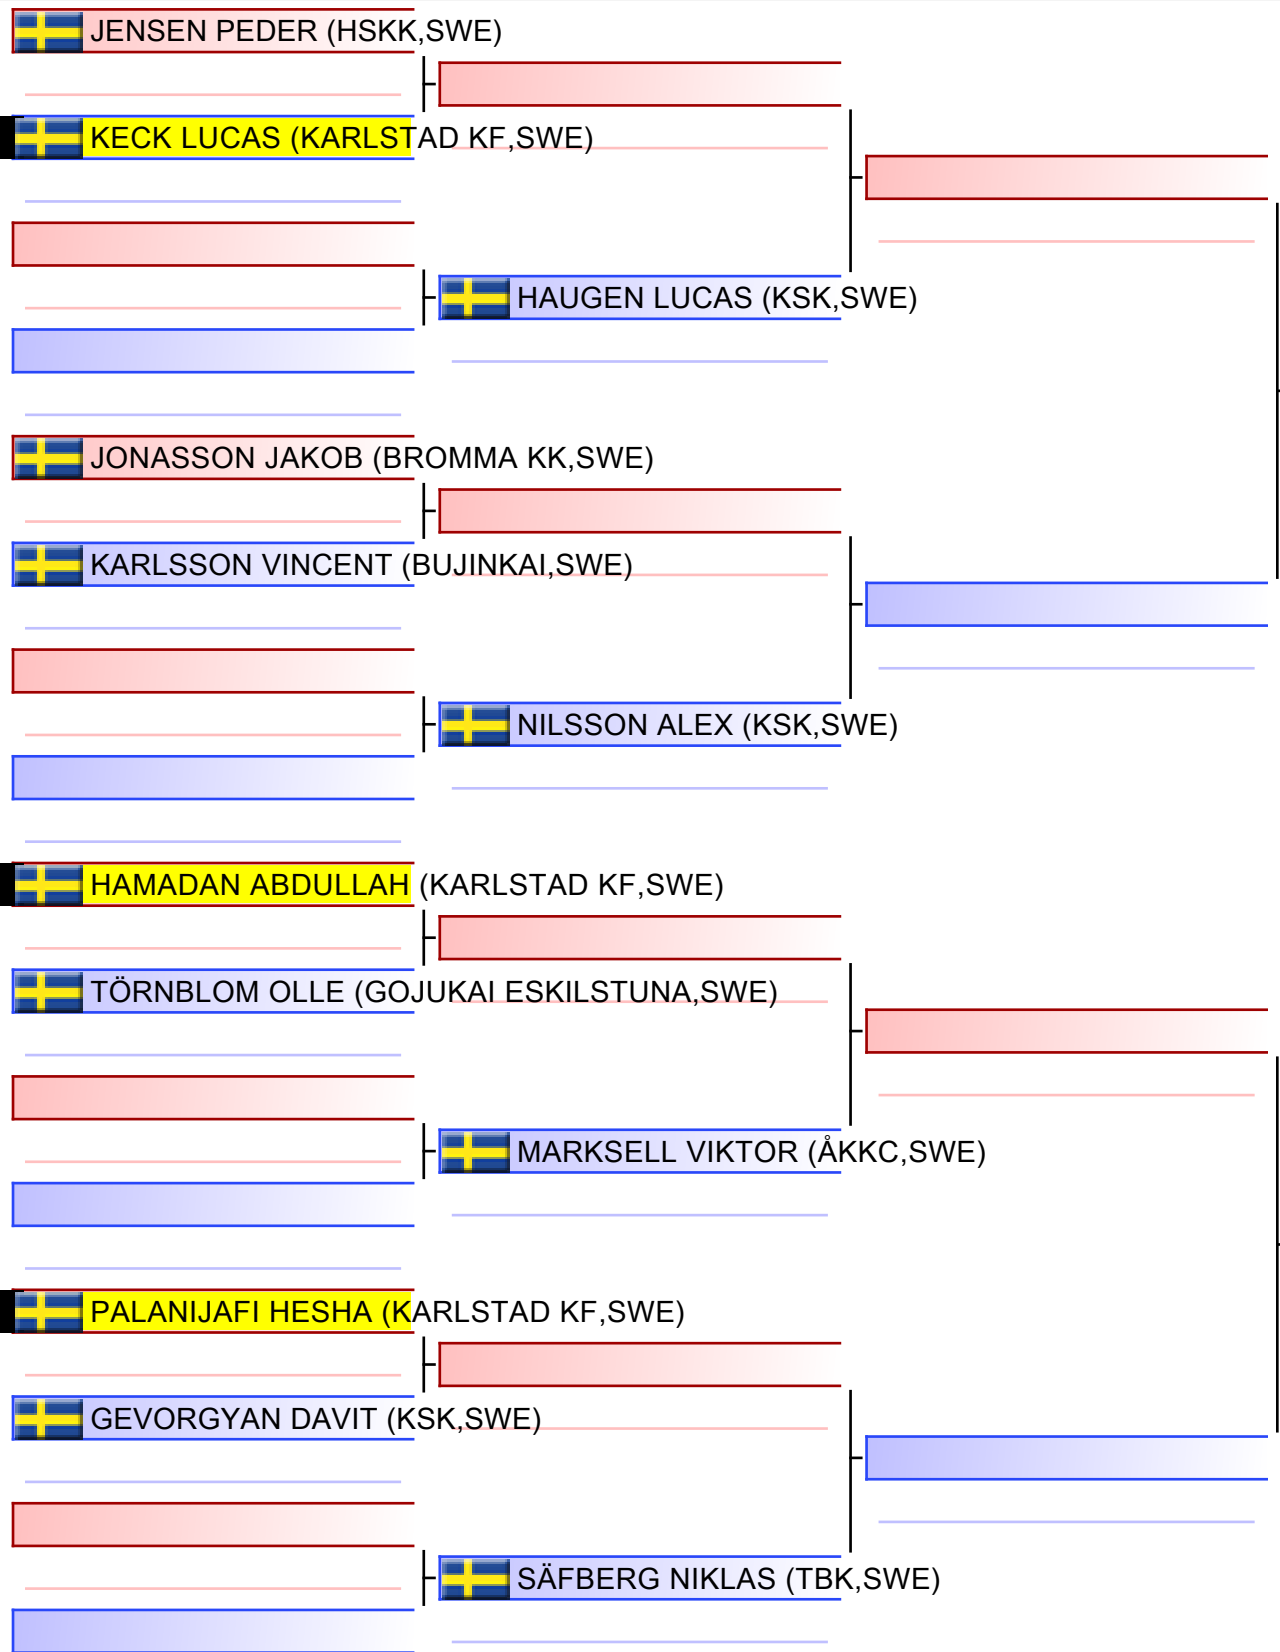

Referees:			

[Original]

Referees:			

[Original]

Referees:			

[Original]

Referees:			

1  FRICK HANNES (KSK,SWE)