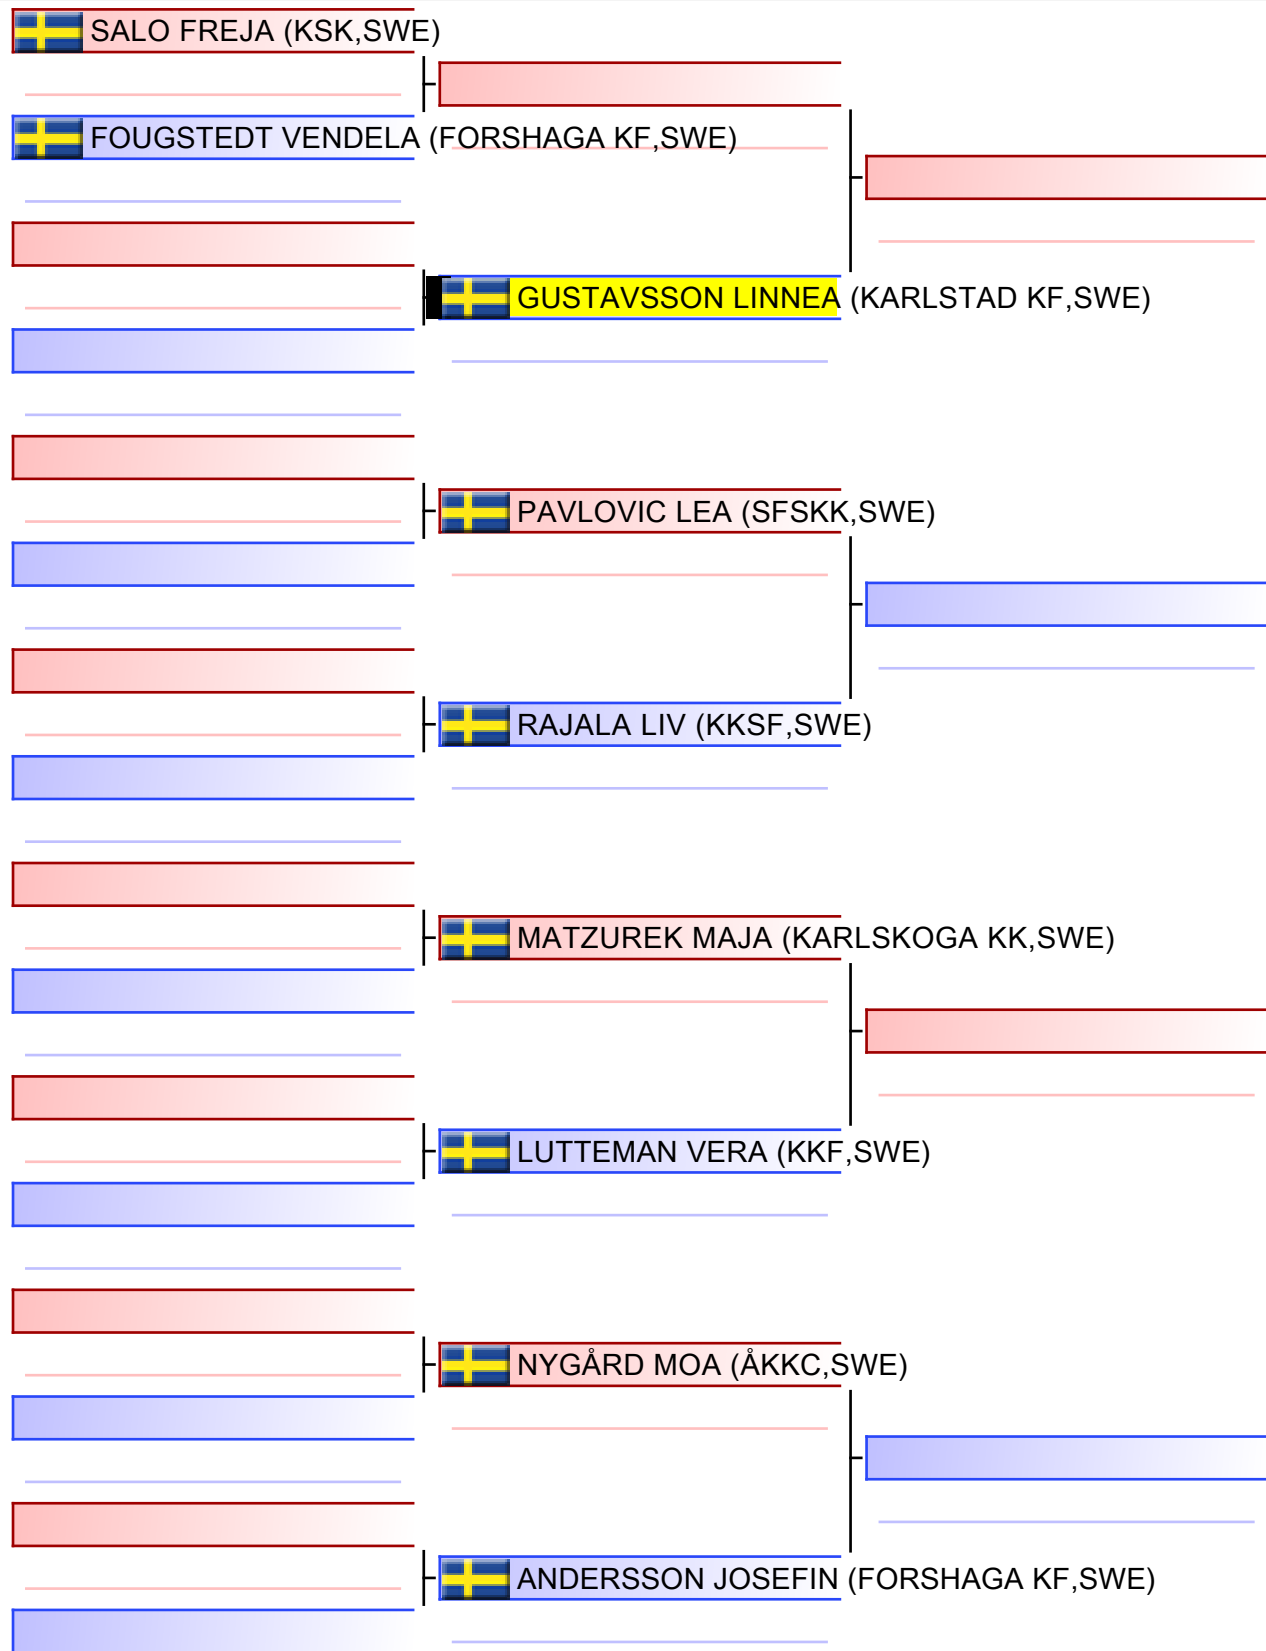

- 12  HÖGBERG ANASTASIA (SFSKK, SWE)

[Original]

Referees:				

[Original]

Referees:			

[Original]

Referees:			

[Original]