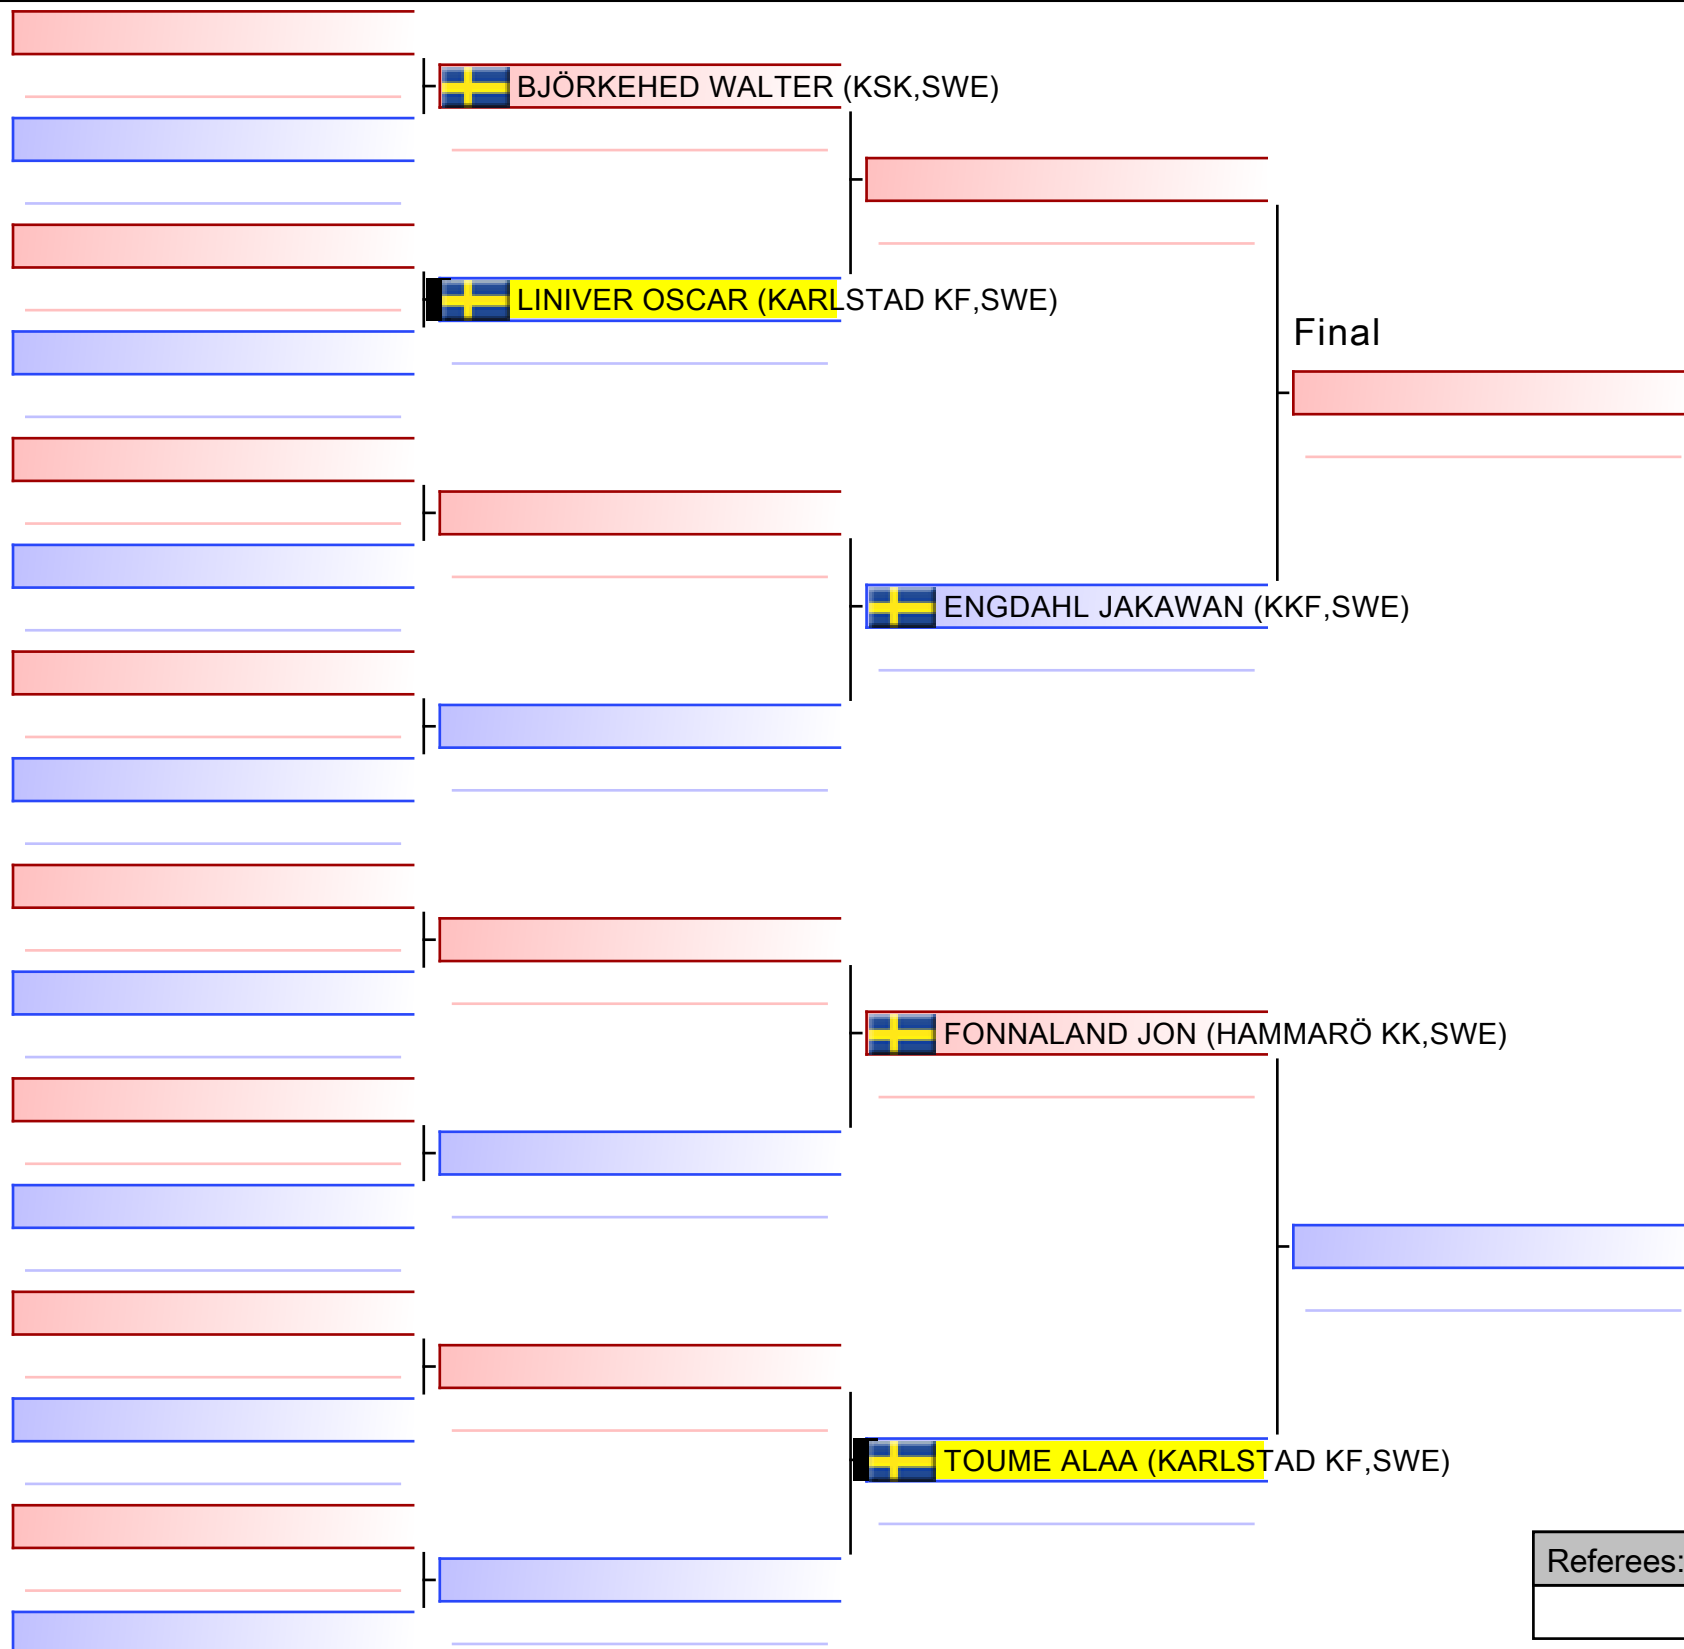

---

- 10  ROSENFELDT ARVID (KSK,SWE)

---

- 11  SHAHROUR AHMAD (ASKK,SWE)

---

- 12  PROKOPOVIC FILIP (SFSKK,SWE)

[Original]

Referees:				