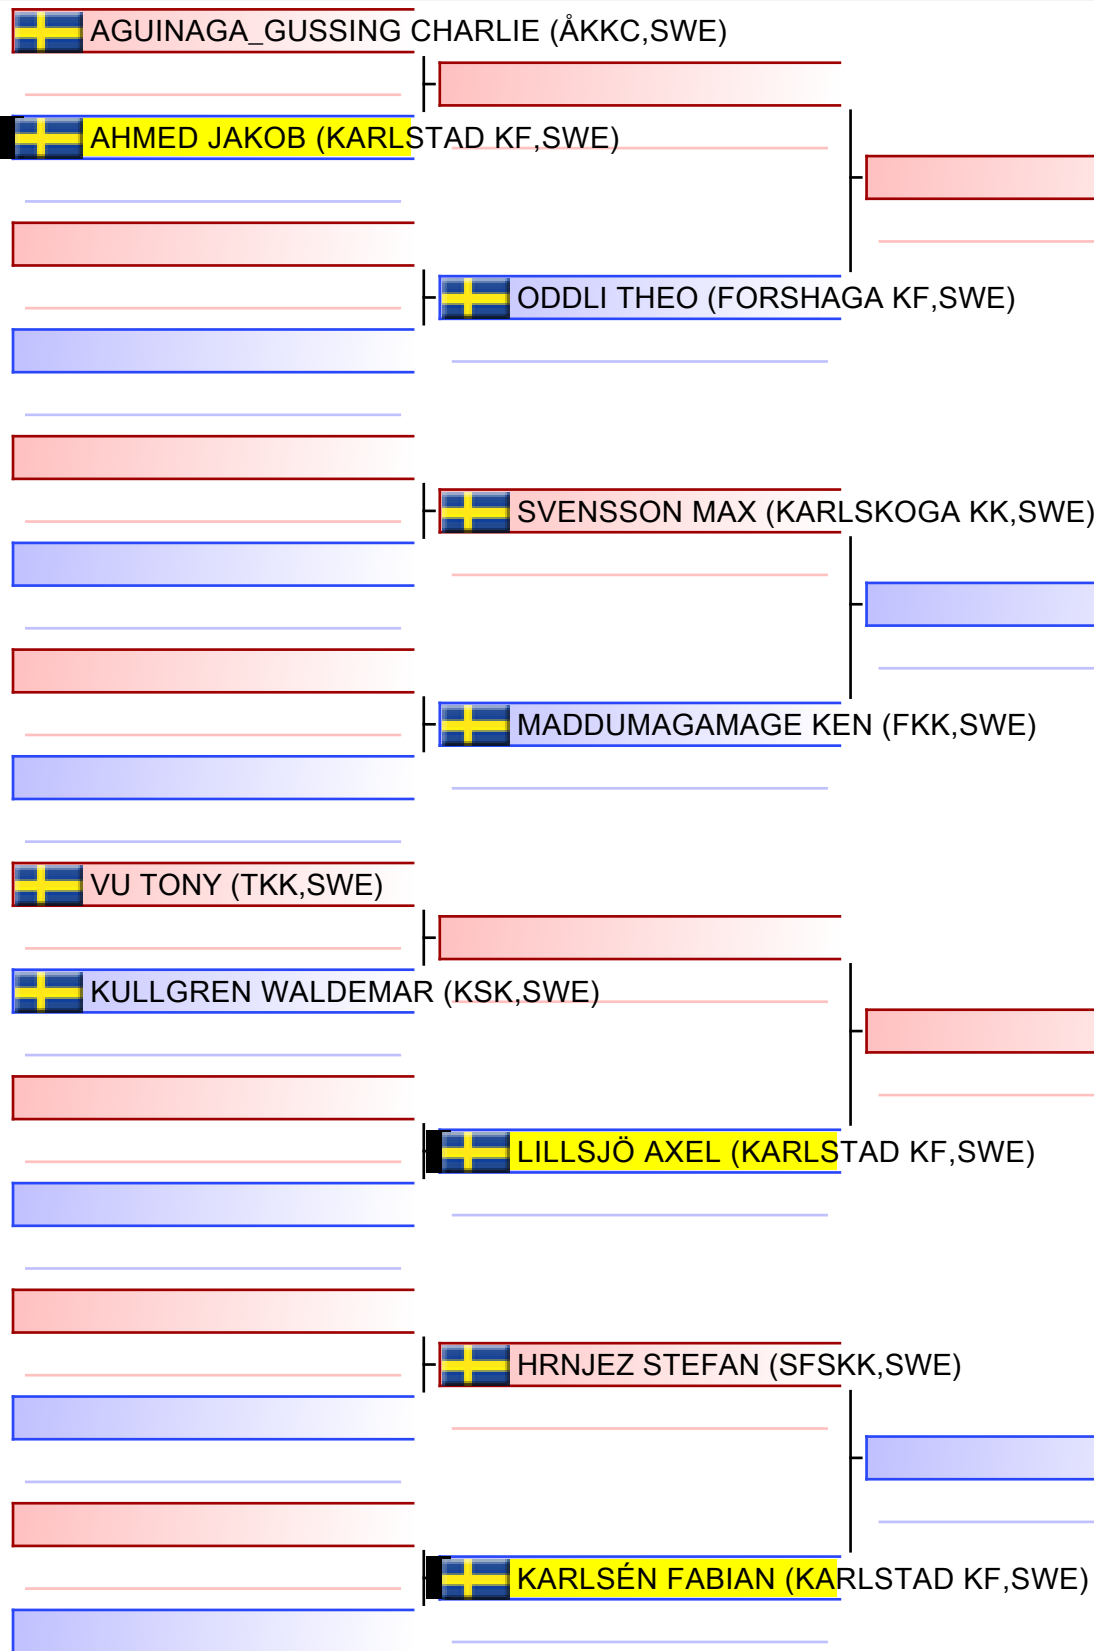

[Original]

Referees: