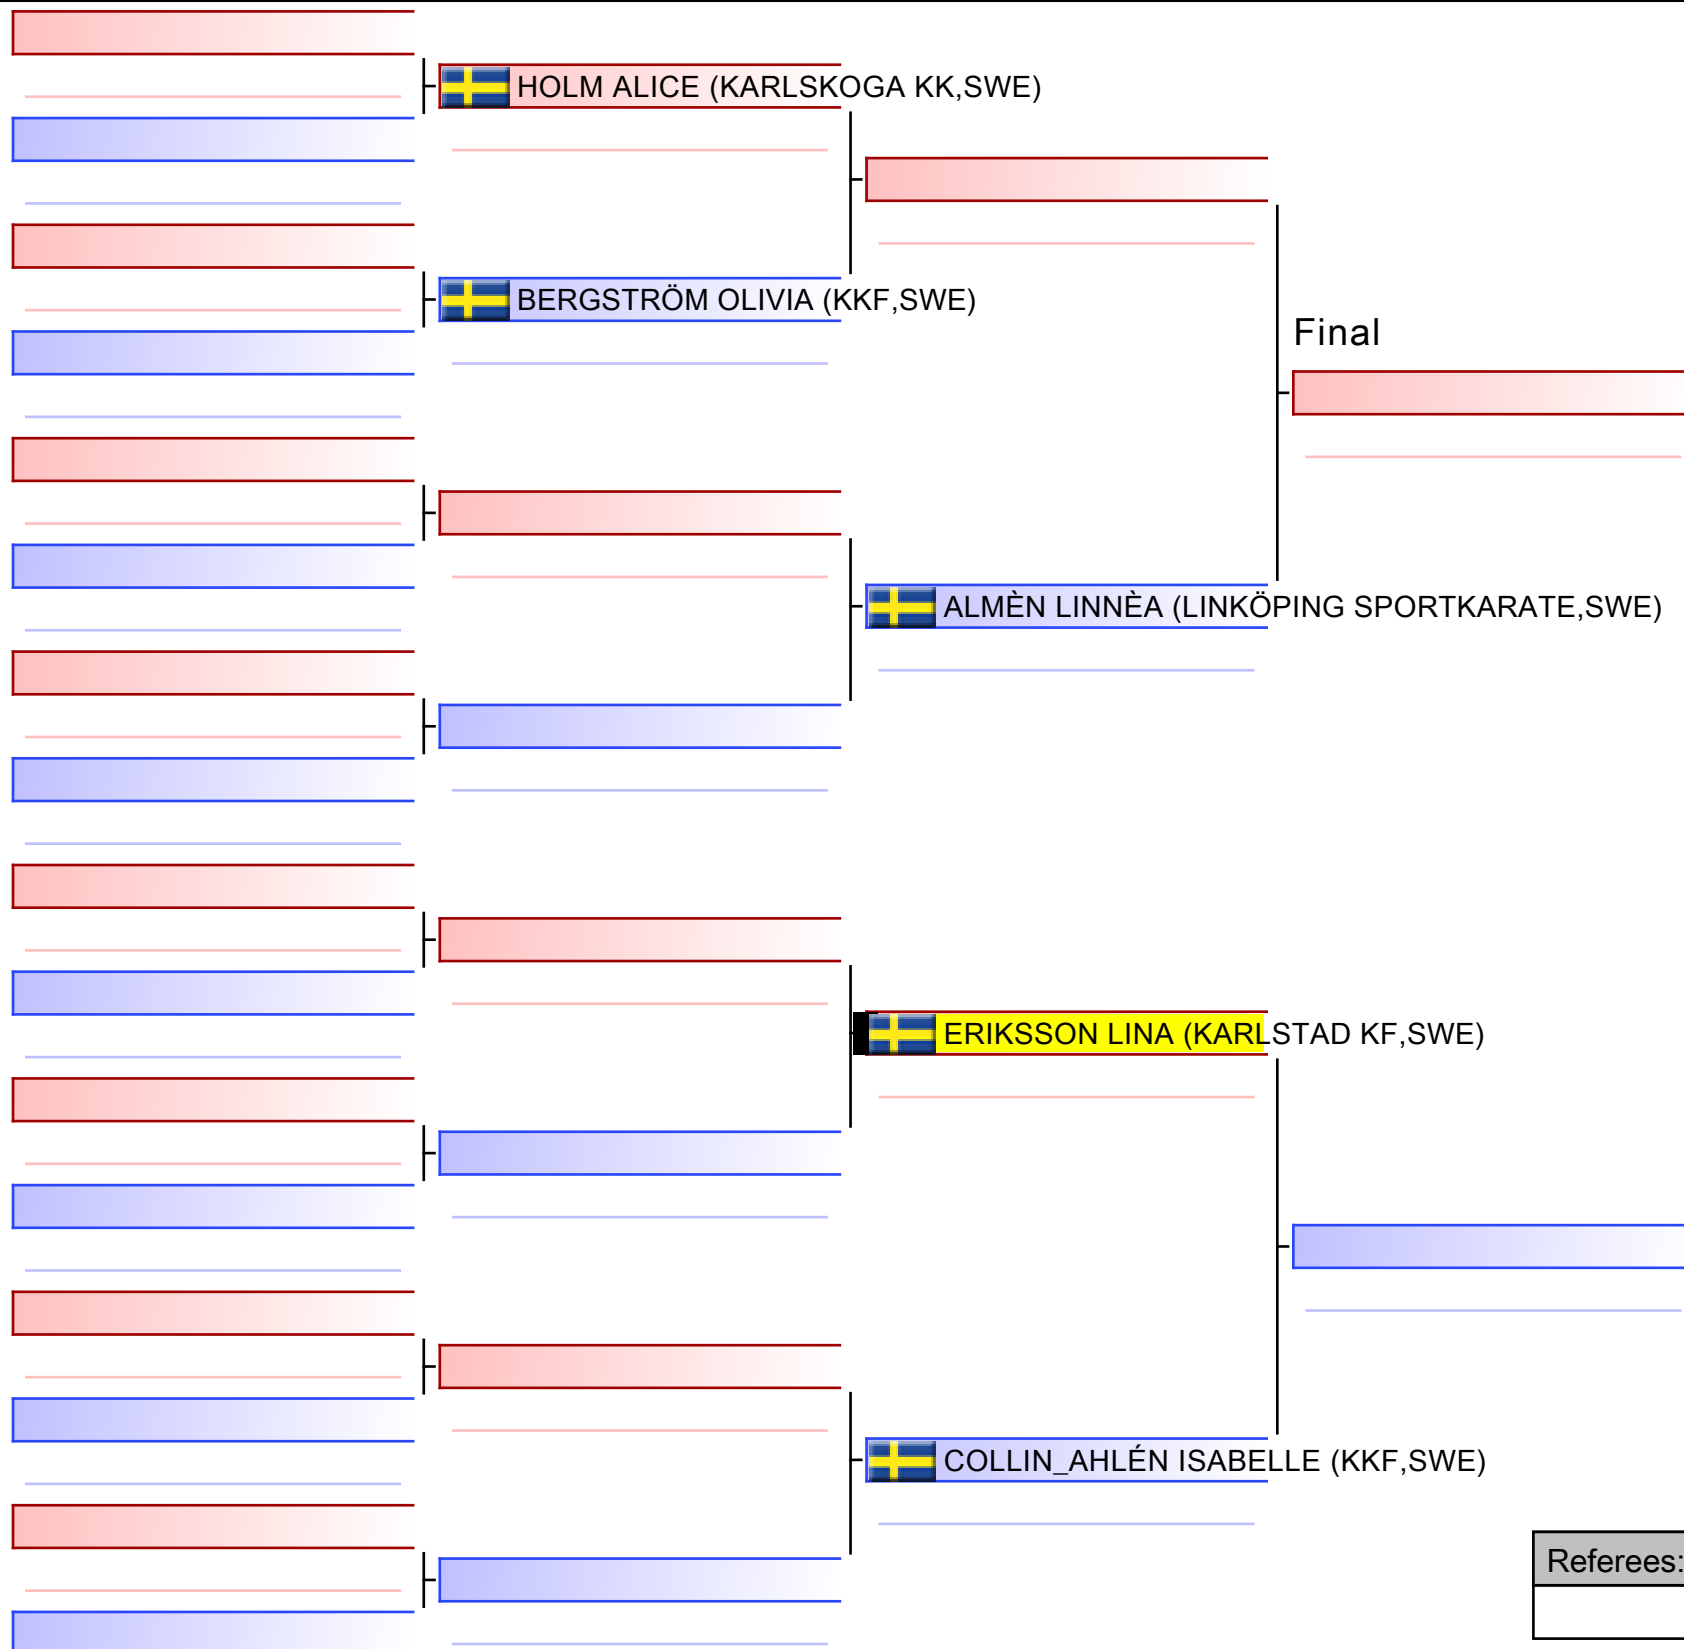

[Original]

Referees: