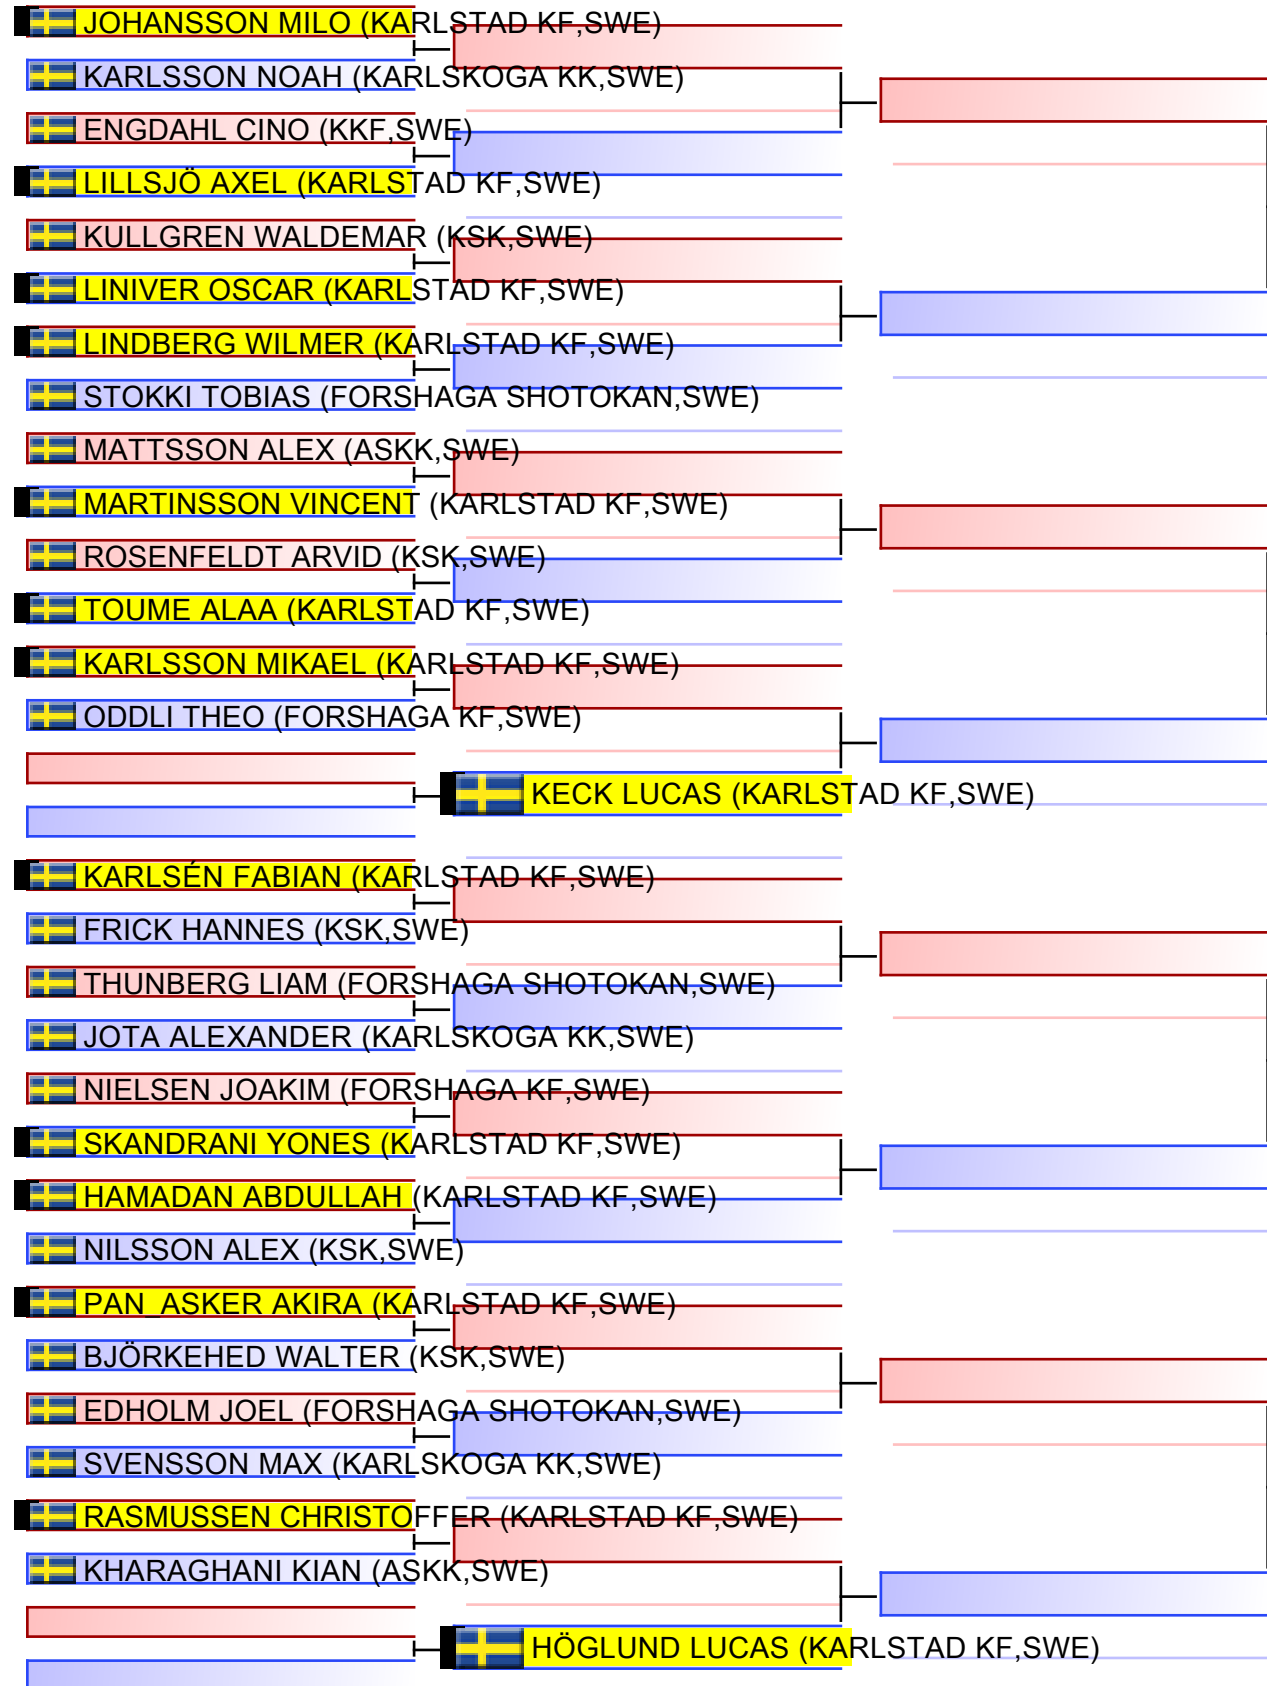

Final

[Original]

Referees: