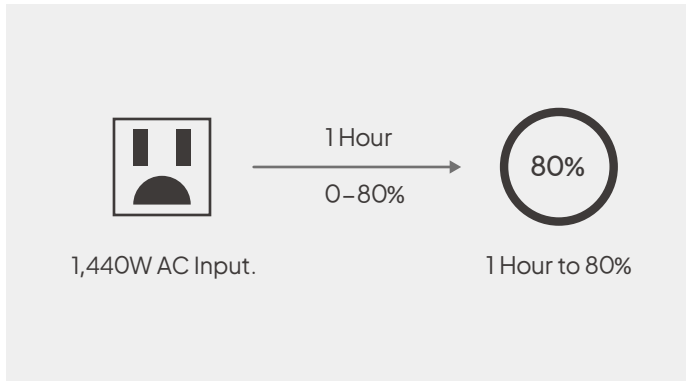

Power 99% Appliances

Power Lifting Mode, boost the AC output from 1,800W to 2,700W to satisfy most power needs.

Seamless 24/7 UPS

The UPS function enables your emergency power response to switch over in just 20ms in case of a power outage.