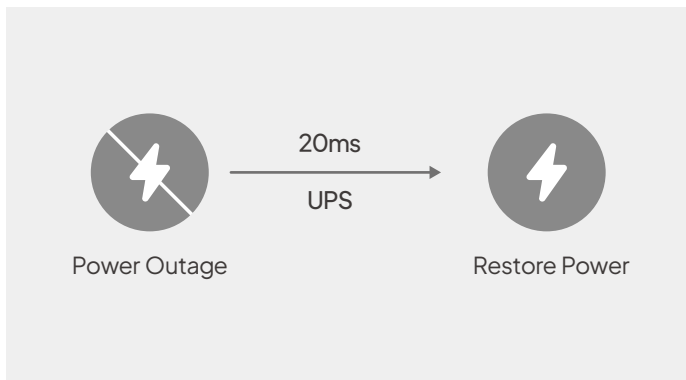

Power 99% Appliances

Power Lifting Mode, boost the AC output from 1,800W to 2,700W to satisfy most power needs.

Seamless 24/7 UPS

The UPS function enables your emergency power response to switch over in just 20ms in case of a power outage.