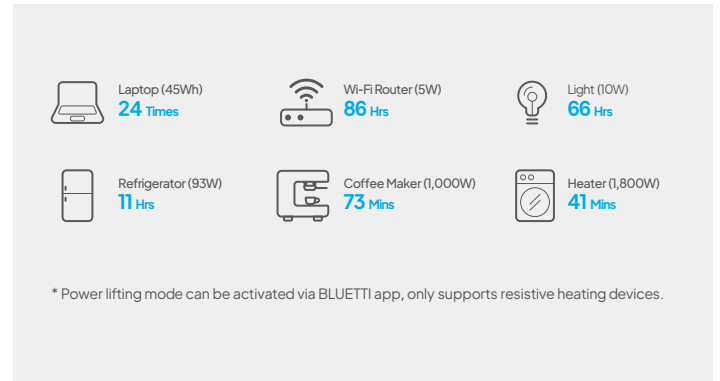

APPLICATIONS

Camping

Barbecue

RV Trip

Outdoor Streaming

WHY BLUETTI AC180P?

Highly Efficient Charging

0-80% Recharging in 1 Hour
with 1,440W AC Input.

Power 99% Appliances

Power Lifting Mode, boost the AC output from 1,800W to 2,700W to satisfy most power needs.

Seamless 24/7 UPS

The UPS function enables your emergency power response to switch over in just 20ms in case of a power outage.

OVERVIEW

SPECIFICATION	
Battery Chemistry	LiFePO ₄
Weight	17kg
Output	1,800W
Capacity	1,440Wh
Charging Temperature	0°C ~ 40°C
Discharging Temperature	-20°C ~ 40°C

INPUT	
AC	1,440W Max. @10°C ~ 30°C
UPS	Switching time ≤20ms
DC	500W Max, 12V-60V, 10A
Lead-acid battery charging	12V/24V
Car Charging	12V/24V

OUTPUT	
AC	1,800W In total
Output Port*4 (US)	50/60Hz 120V, 15A
Output Port*4 (JP)	50/60Hz 100V, 18A
Output Port*2 (EU)	50/60Hz 230V, 7.8A
DC	
Cigarette Lighter Port*1	120W Max, 12V/10A
USB-A*4	5V/3A
USB-C*1	5V/9V/12V/15V/20V, 3A; 20V, 5A
Wireless Charging Port	5W/7.5W/10W/15W