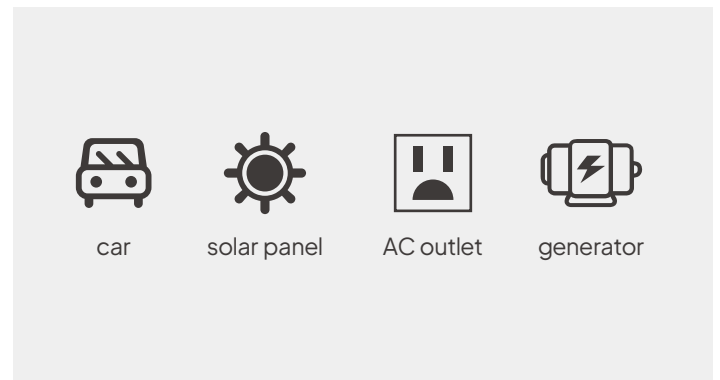

Multiple Charging Ways

Flexible to charge the AC180P via AC outlets, solar panels, car or generator.

Safe & Reliable

Safety always comes first priority.

5 years	10 years	3,500+	CHUBB		
Warranty	Life Span	Life Cycles	Global Insurance	Management System	Certified